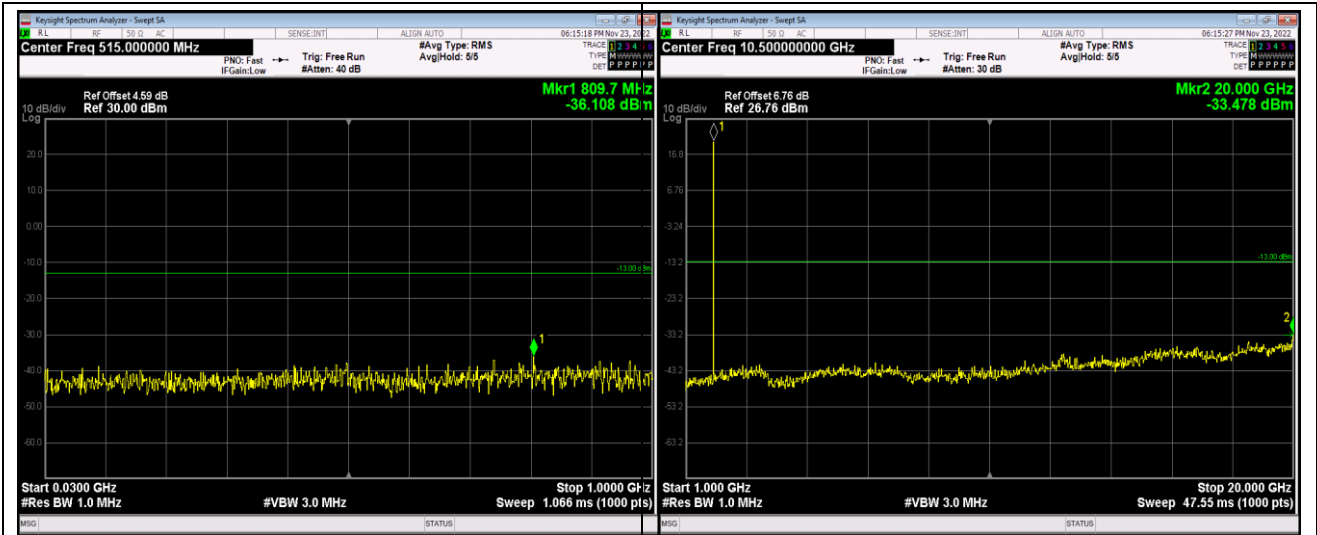

Band2-1.4MHz-64QAM-19193-1RB#0-Range2:1000~20000MHz

Band2-1.4MHz-64QAM-19193-1RB#0-Range1:30~1000MHz