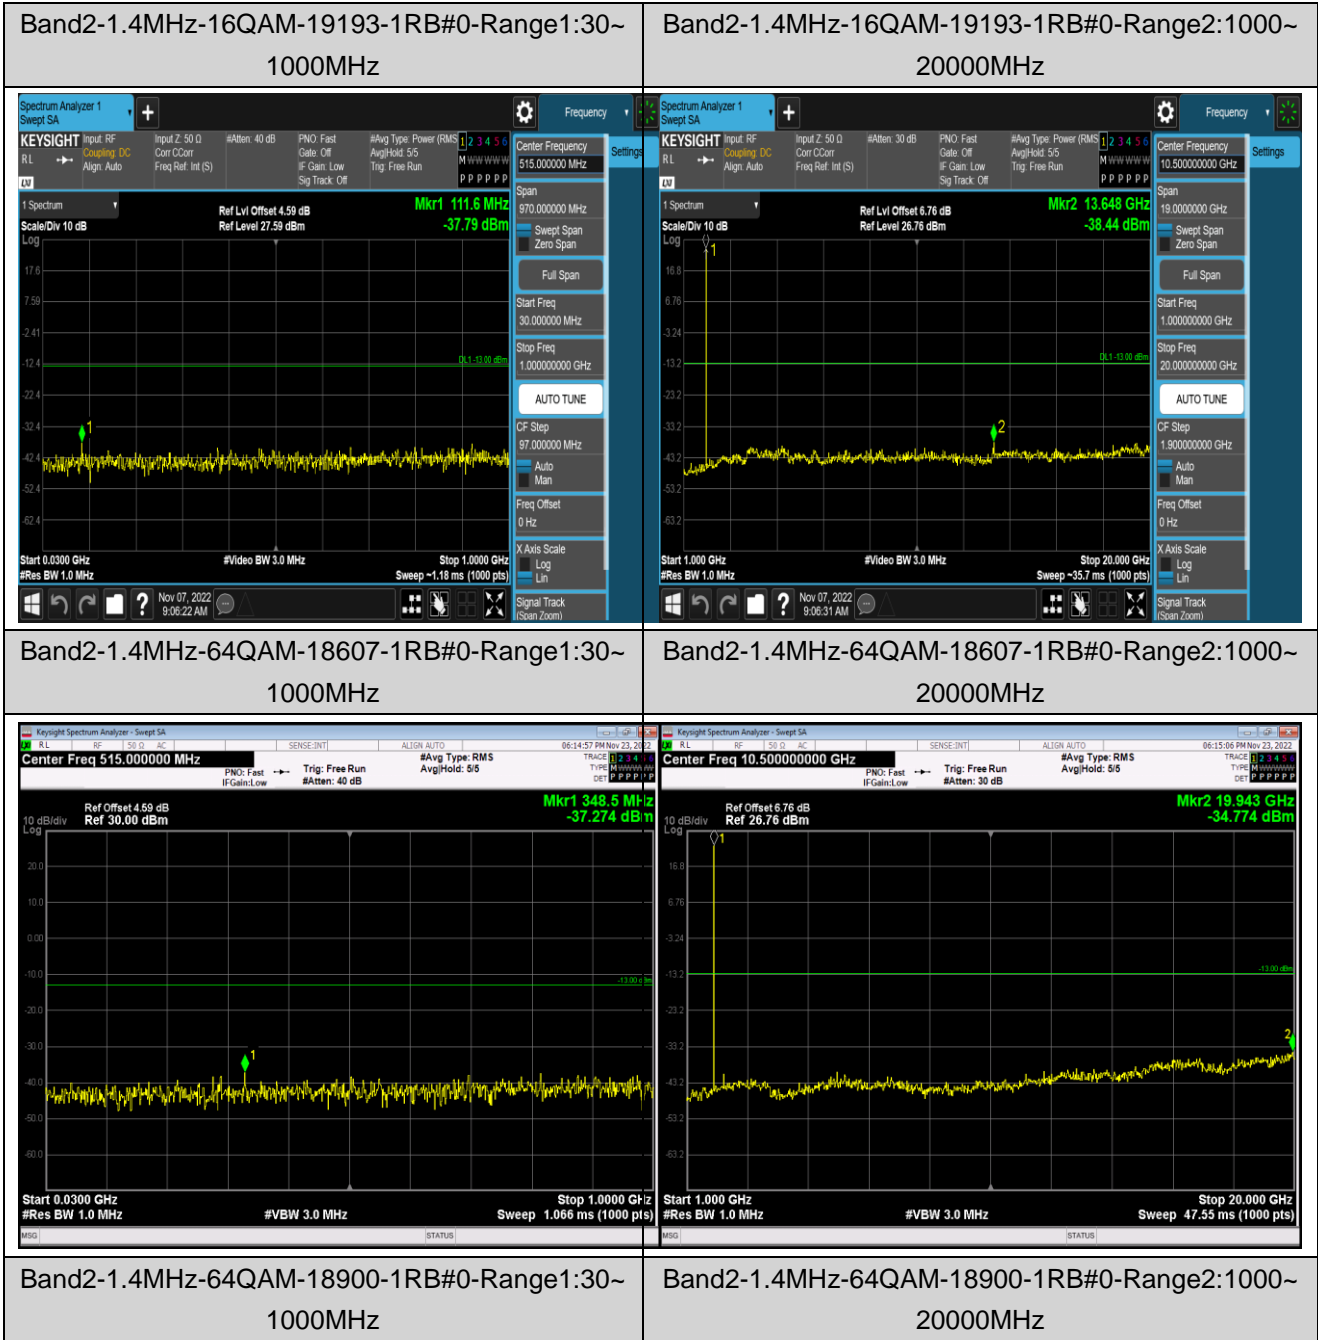

Remark: All bandwidth and all modulation had been tested, but only the worst case data displayed in this report.

Test Graphs

Band2-1.4MHz-16QAM-18607-1RB#0-Range1:30~1000MHz

Band2-1.4MHz-16QAM-18607-1RB#0-Range2:1000~20000MHz

Band2-1.4MHz-16QAM-18900-1RB#0-Range1:30~1000MHz

Band2-1.4MHz-16QAM-18900-1RB#0-Range2:1000~20000MHz

Band2-1.4MHz-64QAM-19193-1RB#0-Range1:30~1000MHz

Band2-1.4MHz-64QAM-19193-1RB#0-Range2:1000~20000MHz

Band2-20MHz-QPSK-18700-1RB#0-Range1:30~1000MHz