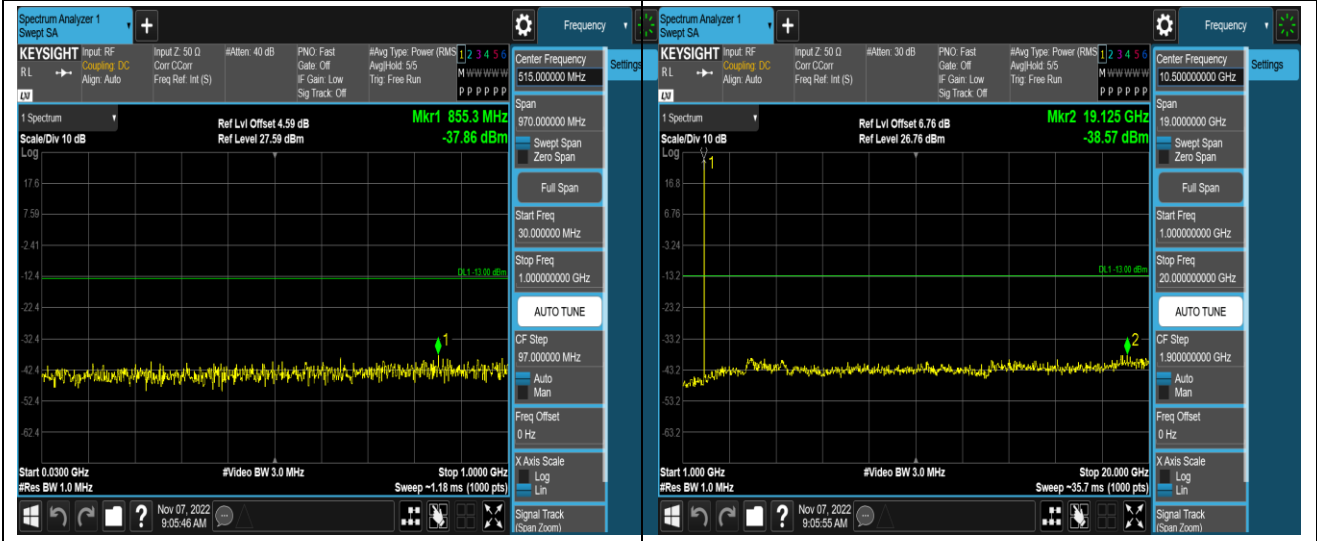

Remark: All bandwidth and all modulation had been tested, but only the worst case data displayed in this report.

Test Graphs

Band2-1.4MHz-16QAM-18607-1RB#0-Range1:30~1000MHz

Band2-1.4MHz-16QAM-18607-1RB#0-Range2:1000~20000MHz

Band2-1.4MHz-16QAM-18900-1RB#0-Range1:30~1000MHz

Band2-1.4MHz-16QAM-18900-1RB#0-Range2:1000~20000MHz

Band2-1.4MHz-64QAM-19193-1RB#0-Range1:30~1000MHz

Band2-1.4MHz-64QAM-19193-1RB#0-Range2:1000~20000MHz

Band2-20MHz-QPSK-18700-1RB#0-Range1:30~1000MHz