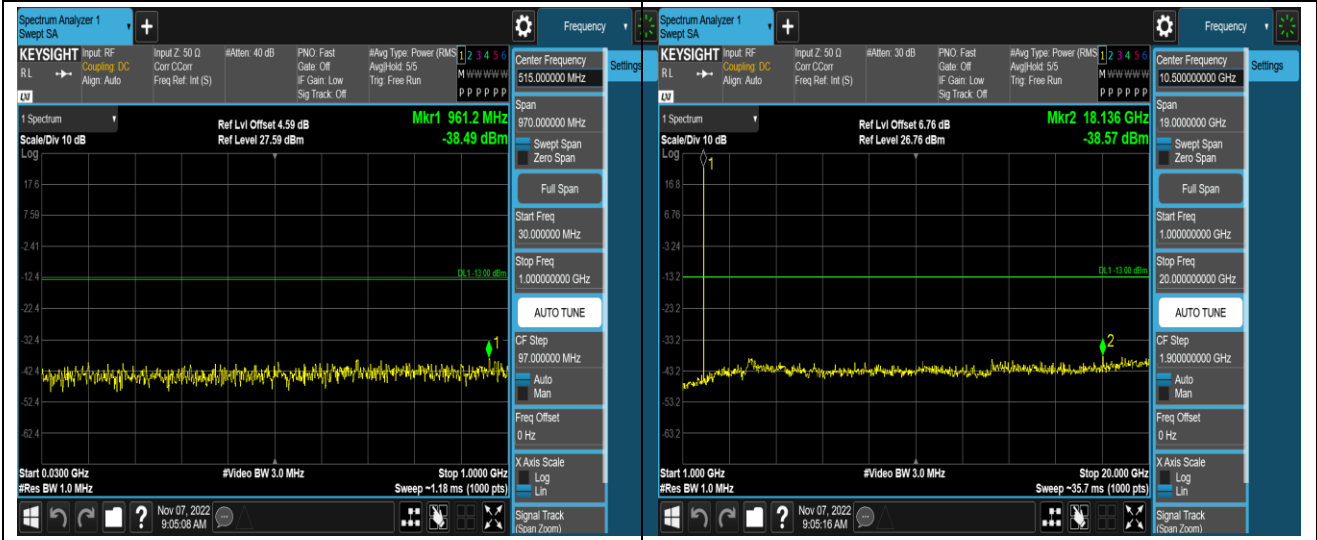

Remark: All bandwidth and all modulation had been tested, but only the worst case data displayed in this report.

Test Graphs

Band2-1.4MHz-16QAM-18607-1RB#0-Range1:30~1000MHz

Band2-1.4MHz-16QAM-18607-1RB#0-Range2:1000~20000MHz