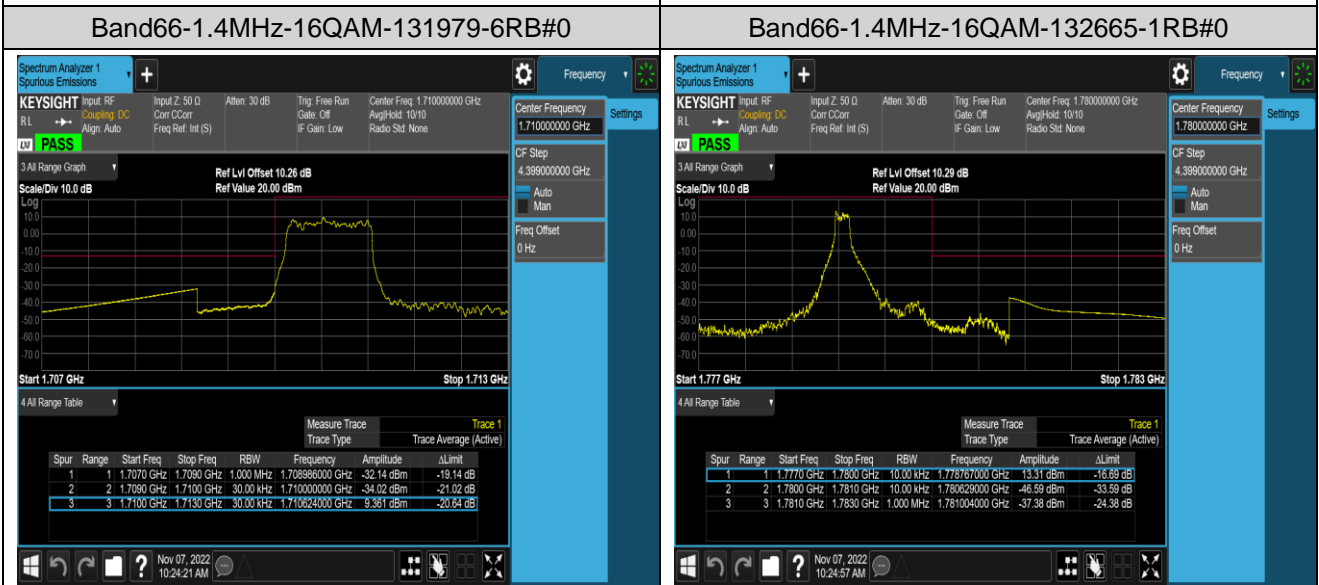

Band66-1.4MHz-QPSK-131979-1RB#5

Band66-1.4MHz-QPSK-131979-6RB#0

Band66-1.4MHz-QPSK-132665-1RB#0

Band66-1.4MHz-QPSK-132665-1RB#5

Band66-1.4MHz-QPSK-132665-6RB#0

Band66-1.4MHz-16QAM-131979-1RB#0

Band66-1.4MHz-16QAM-131979-1RB#5