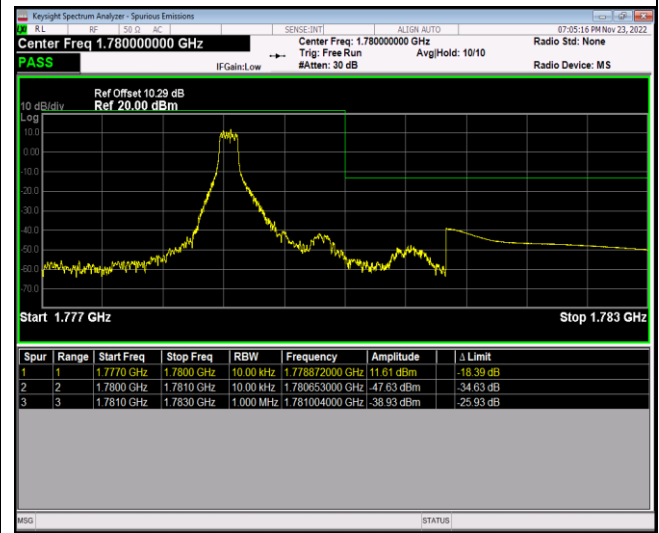

Band66-1.4MHz-64QAM-132665-1RB#0

Band66-1.4MHz-64QAM-132665-6RB#0