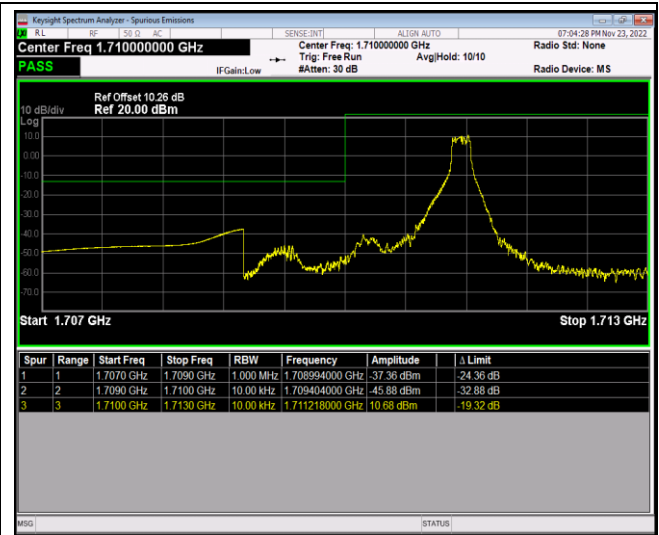

Band66-1.4MHz-64QAM-132665-1RB#0