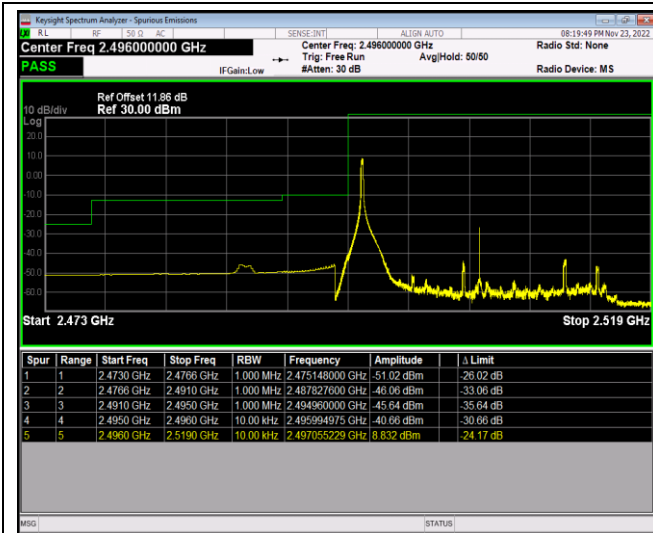

Band41-20MHz-64QAM-39750-1RB#0

Band41-20MHz-64QAM-39750-100RB#0