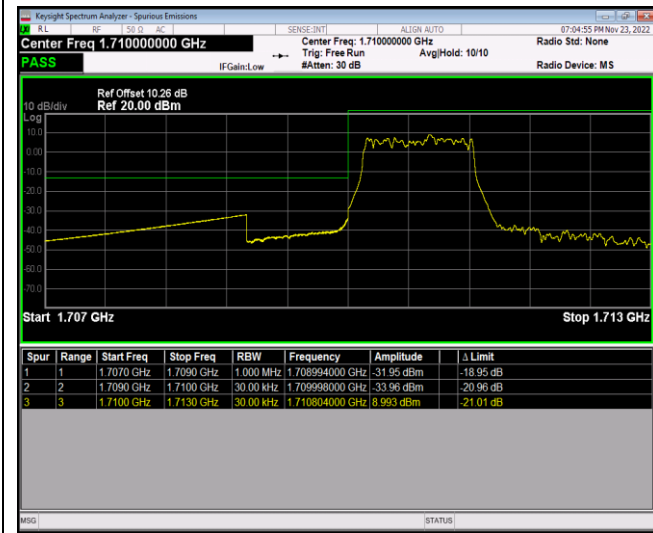

Band66-1.4MHz-64QAM-131979-6RB#0

Band66-1.4MHz-64QAM-132665-1RB#5