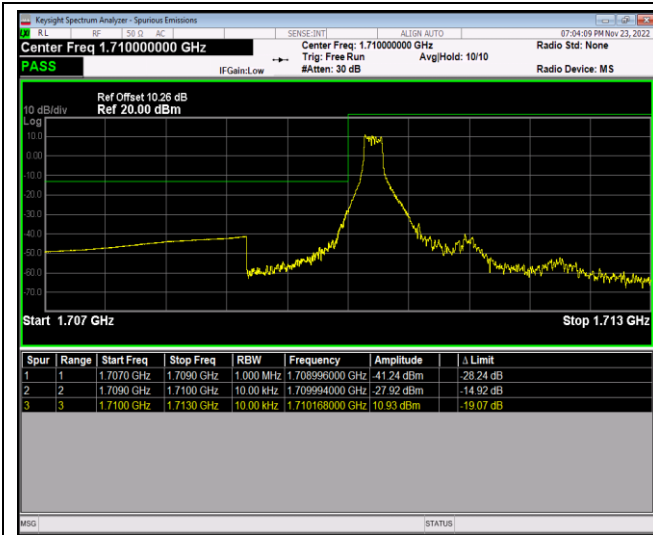

Band66-1.4MHz-QPSK-131979-1RB#5

Band66-1.4MHz-QPSK-131979-6RB#0

Band66-1.4MHz-QPSK-132665-1RB#0

Band66-1.4MHz-QPSK-132665-1RB#5

Band66-1.4MHz-QPSK-132665-6RB#0

Band66-1.4MHz-16QAM-131979-1RB#0

Band66-1.4MHz-16QAM-131979-1RB#5