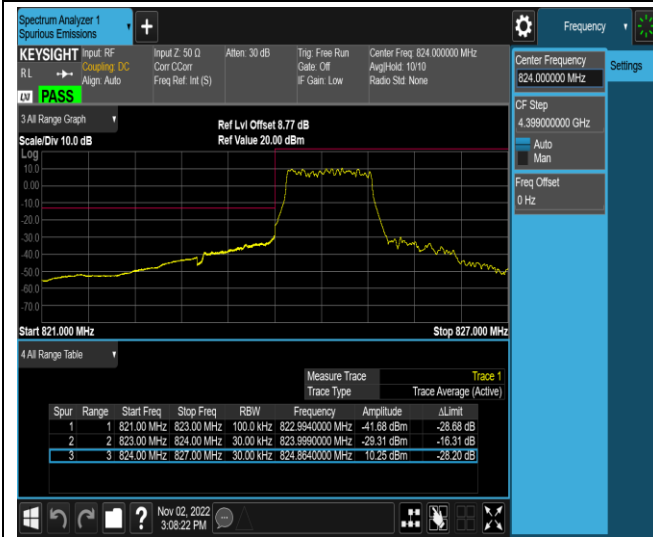

Band5-1.4MHz-QPSK-20407-6RB#0

Band5-1.4MHz-QPSK-20643-1RB#0

Band5-1.4MHz-QPSK-20643-1RB#5

Band5-1.4MHz-QPSK-20643-6RB#0

Band5-1.4MHz-16QAM-20407-1RB#0

Band5-1.4MHz-16QAM-20407-1RB#5

Band5-1.4MHz-16QAM-20407-6RB#0

Band5-1.4MHz-16QAM-20643-1RB#0

Band5-1.4MHz-16QAM-20643-1RB#5

Band5-1.4MHz-16QAM-20643-6RB#0

Band5-1.4MHz-64QAM-20407-1RB#0

Band5-1.4MHz-64QAM-20407-1RB#5

Band5-1.4MHz-64QAM-20407-6RB#0

Band5-1.4MHz-64QAM-20643-1RB#0