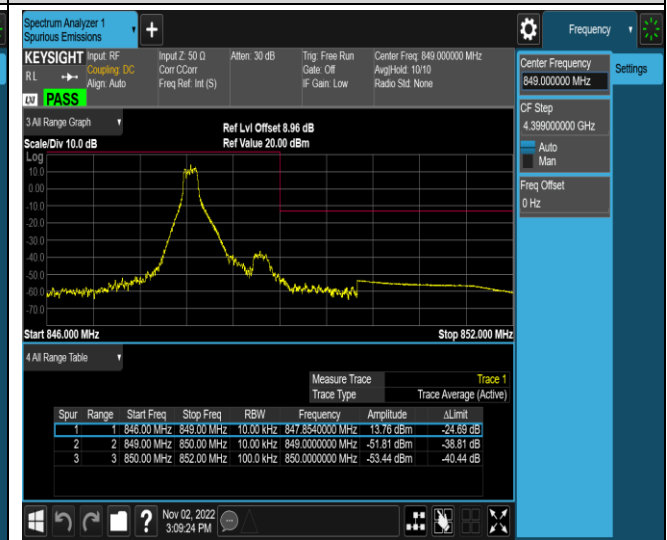

Band5-1.4MHz-16QAM-20643-1RB#0

Band5-1.4MHz-16QAM-20643-6RB#0