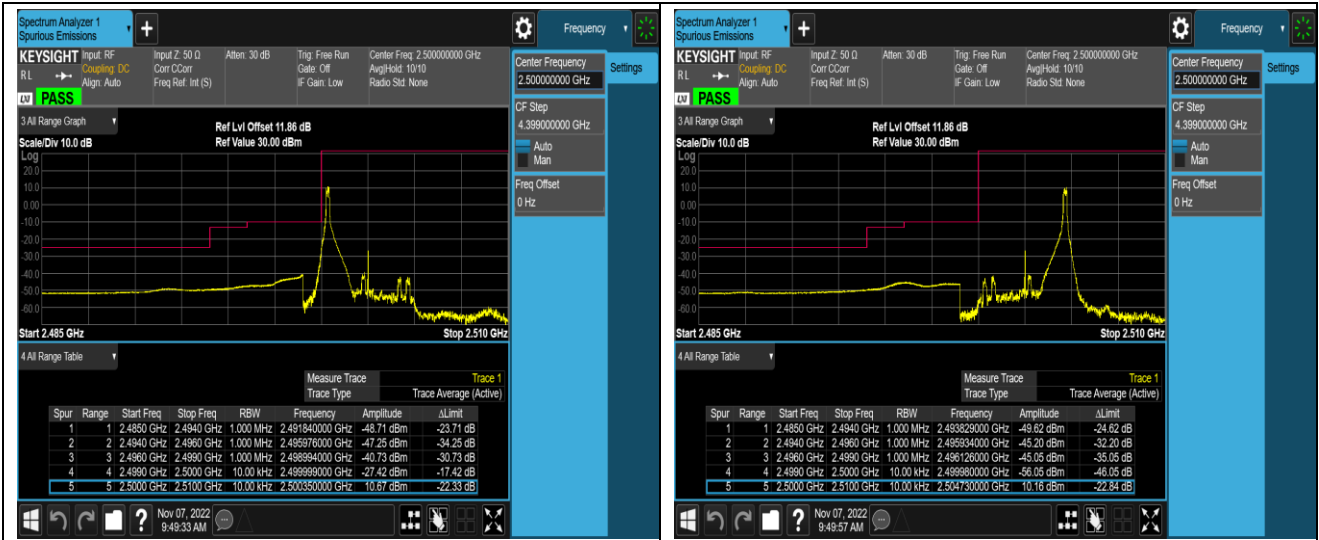

Band7-5MHz-QPSK-20775-1RB#0

Band7-5MHz-QPSK-20775-1RB#24

Band7-5MHz-QPSK-20775-25RB#0

Band7-5MHz-QPSK-21425-1RB#0