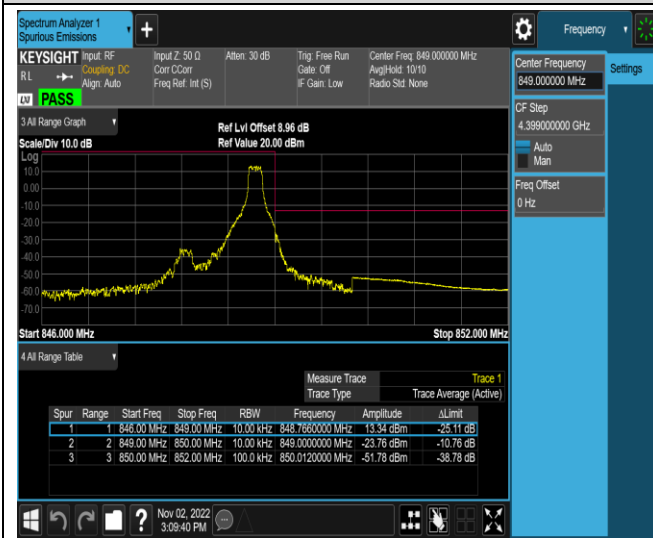

Band5-1.4MHz-QPSK-20407-6RB#0

Band5-1.4MHz-QPSK-20643-1RB#0

Band5-1.4MHz-QPSK-20643-1RB#5

Band5-1.4MHz-QPSK-20643-6RB#0

Band5-1.4MHz-16QAM-20407-1RB#0

Band5-1.4MHz-16QAM-20407-1RB#5

Band5-1.4MHz-16QAM-20407-6RB#0

Band5-1.4MHz-16QAM-20643-1RB#0

Band5-1.4MHz-16QAM-20643-1RB#5

Band5-1.4MHz-16QAM-20643-6RB#0

Band5-1.4MHz-64QAM-20407-1RB#0

Band5-1.4MHz-64QAM-20407-1RB#5

Band5-1.4MHz-64QAM-20407-6RB#0

Band5-1.4MHz-64QAM-20643-1RB#0