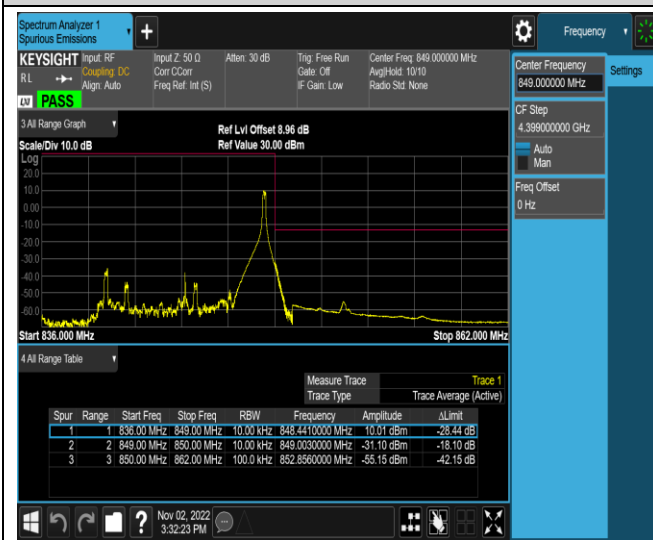

Band5-10MHz-QPSK-20600-50RB#0

Band5-10MHz-16QAM-20450-1RB#0

Band5-10MHz-16QAM-20450-1RB#49

Band5-10MHz-16QAM-20450-50RB#0

Band5-10MHz-16QAM-20600-1RB#0

Band5-10MHz-16QAM-20600-1RB#49

Band5-10MHz-16QAM-20600-50RB#0