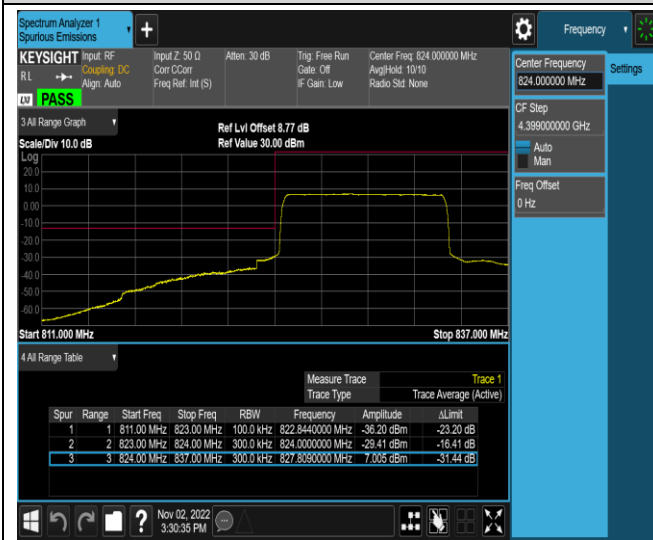

Band5-1.4MHz-64QAM-20643-1RB#5

Band5-1.4MHz-64QAM-20643-6RB#0

Band5-10MHz-QPSK-20450-1RB#0

Band5-10MHz-QPSK-20450-1RB#49

Band5-10MHz-QPSK-20450-50RB#0

Band5-10MHz-QPSK-20600-1RB#0

Band5-10MHz-QPSK-20600-1RB#49