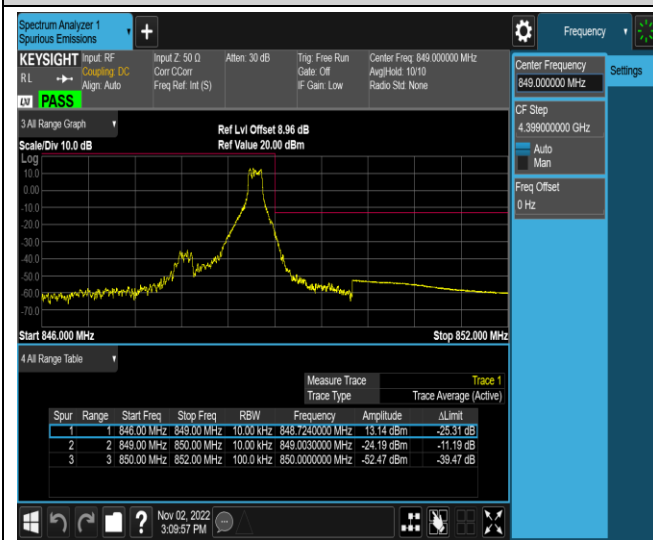

Band5-1.4MHz-QPSK-20407-6RB#0

Band5-1.4MHz-QPSK-20643-1RB#0

Band5-1.4MHz-QPSK-20643-1RB#5

Band5-1.4MHz-QPSK-20643-6RB#0

Band5-1.4MHz-16QAM-20407-1RB#0

Band5-1.4MHz-16QAM-20407-1RB#5

Band5-1.4MHz-16QAM-20407-6RB#0

Band5-1.4MHz-16QAM-20643-1RB#0

Band5-1.4MHz-16QAM-20643-1RB#5

Band5-1.4MHz-16QAM-20643-6RB#0

Band5-1.4MHz-64QAM-20407-1RB#0

Band5-1.4MHz-64QAM-20407-1RB#5

Band5-1.4MHz-64QAM-20407-6RB#0

Band5-1.4MHz-64QAM-20643-1RB#0