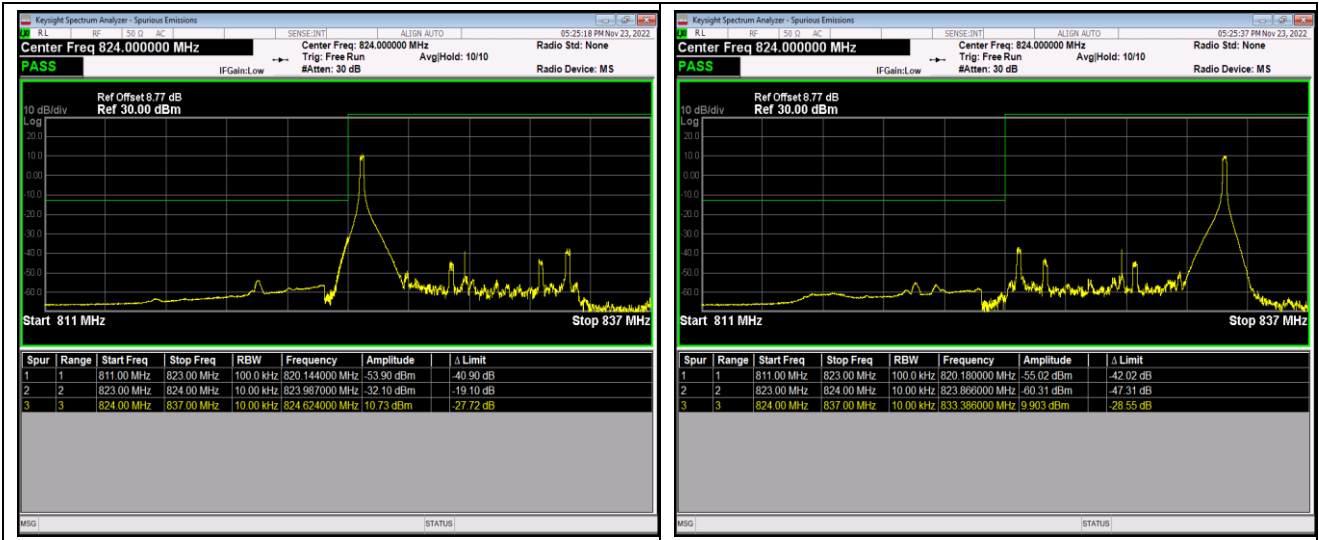

Band5-10MHz-16QAM-20600-1RB#0

Band5-10MHz-64QAM-20450-1RB#0

Band5-10MHz-64QAM-20450-50RB#0

Band5-10MHz-64QAM-20600-1RB#0