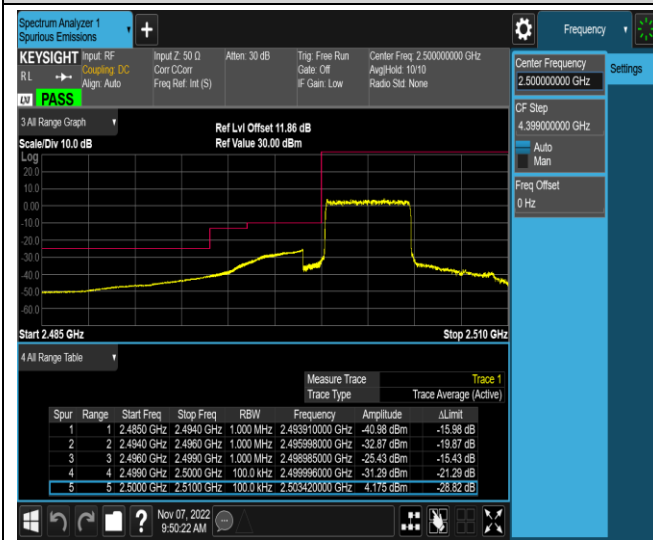

Band7-5MHz-QPSK-20775-25RB#0

Band7-5MHz-QPSK-21425-1RB#24