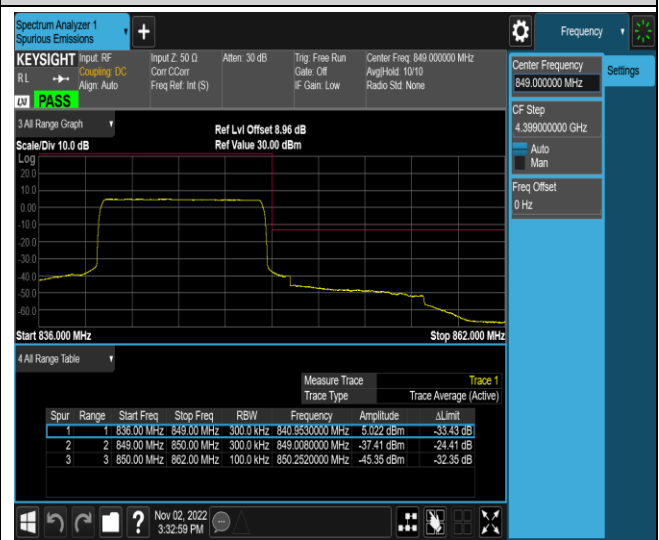

Band5-1.4MHz-64QAM-20643-1RB#5

Band5-1.4MHz-64QAM-20643-6RB#0

Band5-10MHz-QPSK-20450-1RB#0

Band5-10MHz-QPSK-20450-1RB#49

Band5-10MHz-QPSK-20450-50RB#0

Band5-10MHz-QPSK-20600-1RB#0

Band5-10MHz-QPSK-20600-1RB#49

Band5-10MHz-QPSK-20600-50RB#0

Band5-10MHz-16QAM-20450-1RB#0

Band5-10MHz-16QAM-20450-1RB#49

Band5-10MHz-16QAM-20450-50RB#0

Band5-10MHz-16QAM-20600-1RB#0

Band5-10MHz-16QAM-20600-1RB#49

Band5-10MHz-16QAM-20600-50RB#0