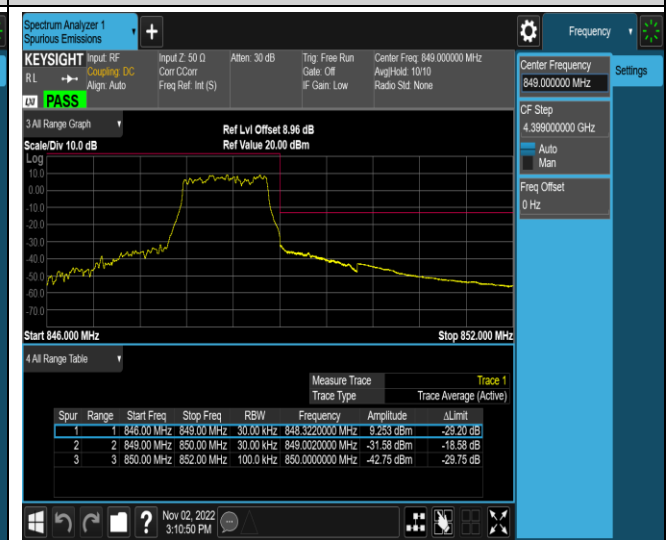

Band5-1.4MHz-QPSK-20407-6RB#0

Band5-1.4MHz-QPSK-20643-1RB#0

Band5-1.4MHz-QPSK-20643-1RB#5

Band5-1.4MHz-QPSK-20643-6RB#0

Band5-1.4MHz-16QAM-20407-1RB#0

Band5-1.4MHz-16QAM-20407-1RB#5

Band5-1.4MHz-16QAM-20407-6RB#0

Band5-1.4MHz-16QAM-20643-1RB#0

Band5-1.4MHz-16QAM-20643-1RB#5

Band5-1.4MHz-16QAM-20643-6RB#0

Band5-1.4MHz-64QAM-20407-1RB#0

Band5-1.4MHz-64QAM-20407-1RB#5

Band5-1.4MHz-64QAM-20407-6RB#0

Band5-1.4MHz-64QAM-20643-1RB#0