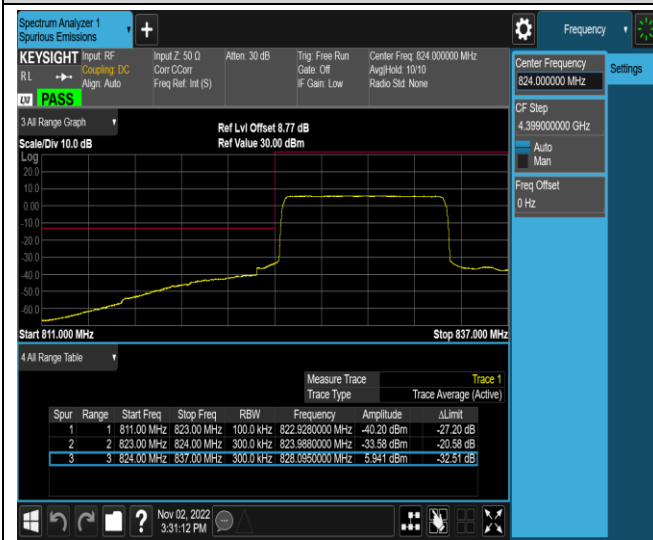

Band5-10MHz-QPSK-20600-50RB#0

Band5-10MHz-16QAM-20450-1RB#0

Band5-10MHz-16QAM-20450-1RB#49

Band5-10MHz-16QAM-20450-50RB#0

Band5-10MHz-16QAM-20600-1RB#0

Band5-10MHz-16QAM-20600-1RB#49

Band5-10MHz-16QAM-20600-50RB#0