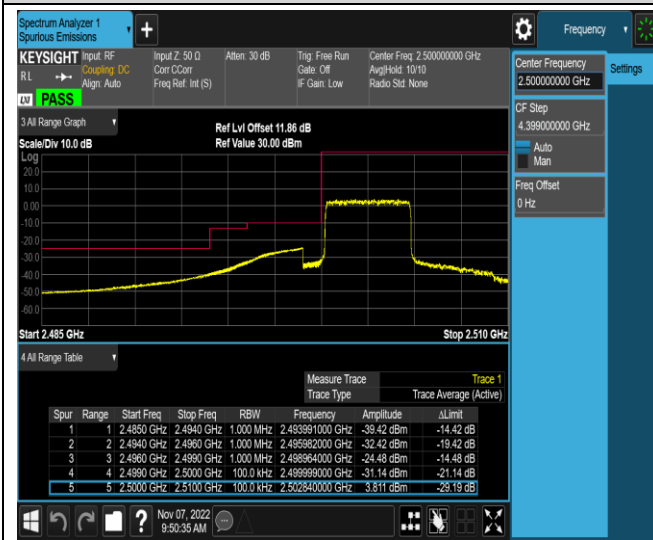

Band7-5MHz-16QAM-20775-25RB#0

Band7-5MHz-16QAM-21425-1RB#24