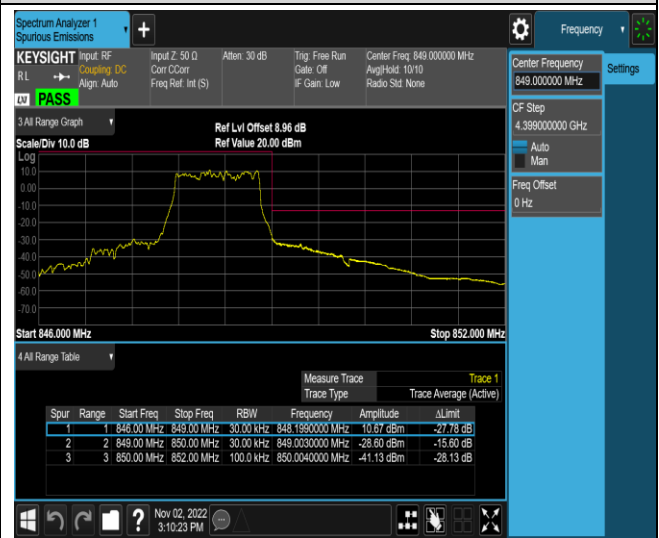

Band5-1.4MHz-QPSK-20407-6RB#0

Band5-1.4MHz-QPSK-20643-1RB#0

Band5-1.4MHz-QPSK-20643-1RB#5

Band5-1.4MHz-QPSK-20643-6RB#0

Band5-1.4MHz-16QAM-20407-1RB#0

Band5-1.4MHz-16QAM-20407-1RB#5

Band5-1.4MHz-16QAM-20407-6RB#0

Band5-1.4MHz-16QAM-20643-1RB#0

Band5-1.4MHz-16QAM-20643-1RB#5

Band5-1.4MHz-16QAM-20643-6RB#0

Band5-1.4MHz-64QAM-20407-1RB#0

Band5-1.4MHz-64QAM-20407-1RB#5

Band5-1.4MHz-64QAM-20407-6RB#0

Band5-1.4MHz-64QAM-20643-1RB#0