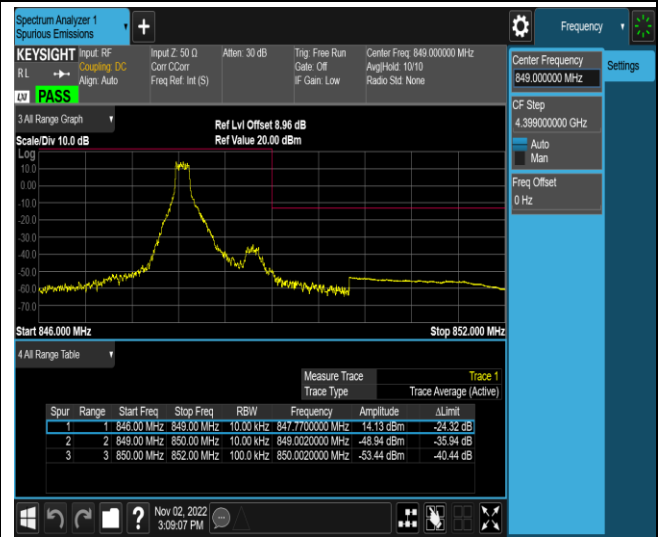

Band5-1.4MHz-QPSK-20407-6RB#0

Band5-1.4MHz-QPSK-20643-1RB#0

Band5-1.4MHz-QPSK-20643-1RB#5

Band5-1.4MHz-QPSK-20643-6RB#0

Band5-1.4MHz-16QAM-20407-1RB#0

Band5-1.4MHz-16QAM-20407-1RB#5

Band5-1.4MHz-16QAM-20407-6RB#0