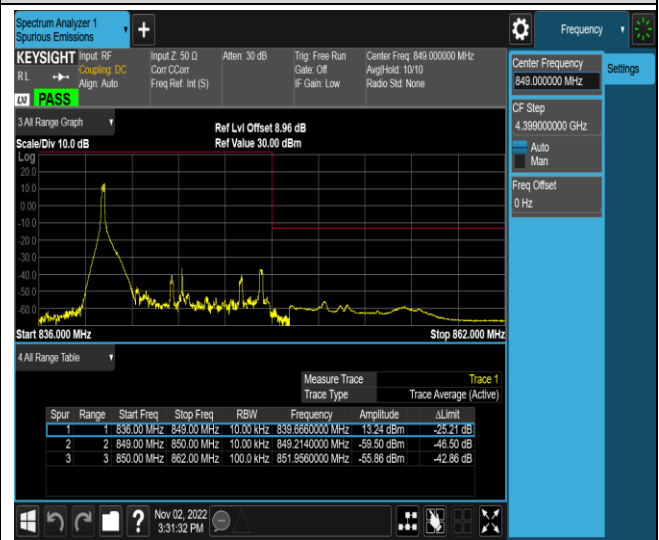

Band5-1.4MHz-64QAM-20643-1RB#5

Band5-1.4MHz-64QAM-20643-6RB#0

Band5-10MHz-QPSK-20450-1RB#0

Band5-10MHz-QPSK-20450-1RB#49

Band5-10MHz-QPSK-20450-50RB#0

Band5-10MHz-QPSK-20600-1RB#0

Band5-10MHz-QPSK-20600-1RB#49