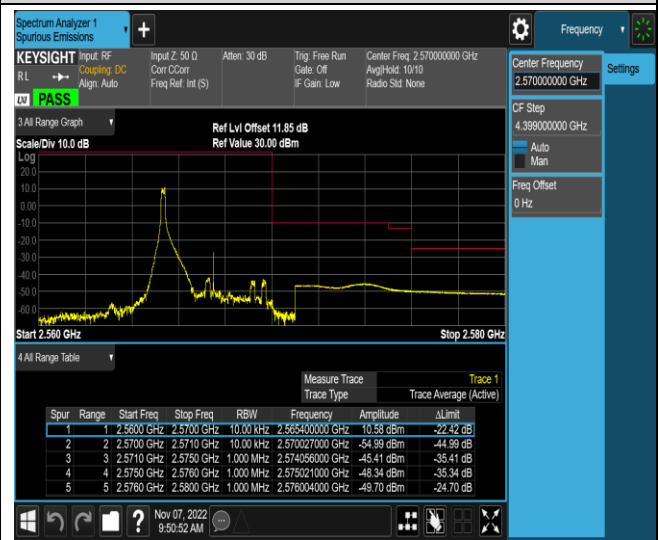

Band7-5MHz-QPSK-20775-1RB#24

Band7-5MHz-QPSK-20775-25RB#0

Band7-5MHz-QPSK-21425-1RB#0

Band7-5MHz-QPSK-21425-1RB#24

Band7-5MHz-QPSK-21425-25RB#0

Band7-5MHz-16QAM-20775-1RB#0

Band7-5MHz-16QAM-20775-1RB#24

Band7-5MHz-16QAM-20775-25RB#0