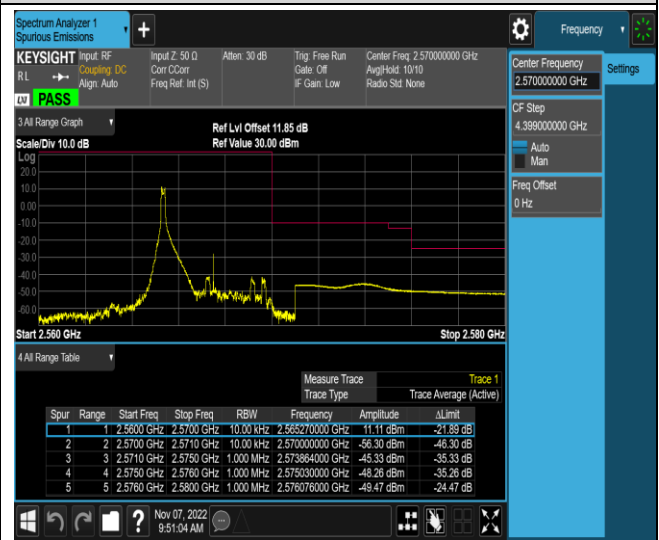

Band7-5MHz-16QAM-21425-1RB#0

Band7-5MHz-16QAM-21425-25RB#0