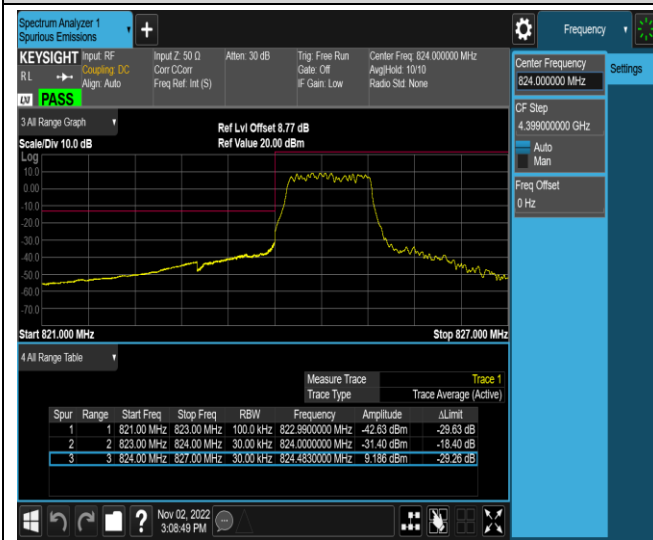

Band5-1.4MHz-QPSK-20407-6RB#0

Band5-1.4MHz-QPSK-20643-1RB#0

Band5-1.4MHz-QPSK-20643-1RB#5

Band5-1.4MHz-QPSK-20643-6RB#0

Band5-1.4MHz-16QAM-20407-1RB#0

Band5-1.4MHz-16QAM-20407-1RB#5

Band5-1.4MHz-16QAM-20407-6RB#0

Band5-1.4MHz-16QAM-20643-1RB#0

Band5-1.4MHz-16QAM-20643-1RB#5

Band5-1.4MHz-16QAM-20643-6RB#0

Band5-1.4MHz-64QAM-20407-1RB#0

Band5-1.4MHz-64QAM-20407-1RB#5

Band5-1.4MHz-64QAM-20407-6RB#0

Band5-1.4MHz-64QAM-20643-1RB#0