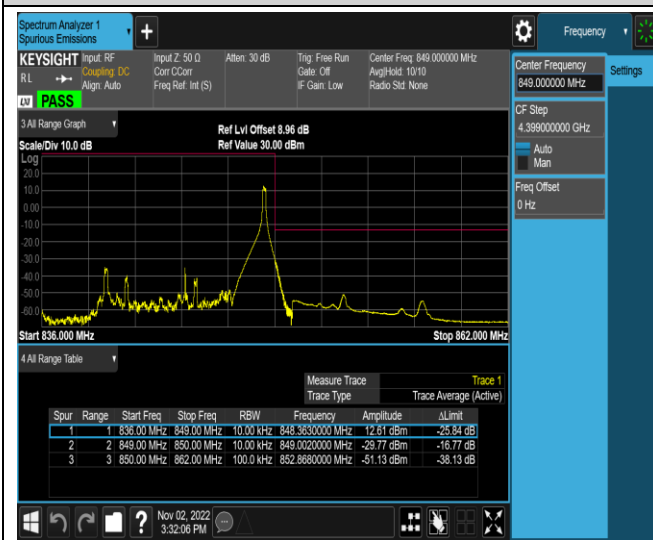

Band5-10MHz-QPSK-20600-1RB#49

Band5-10MHz-16QAM-20450-1RB#0