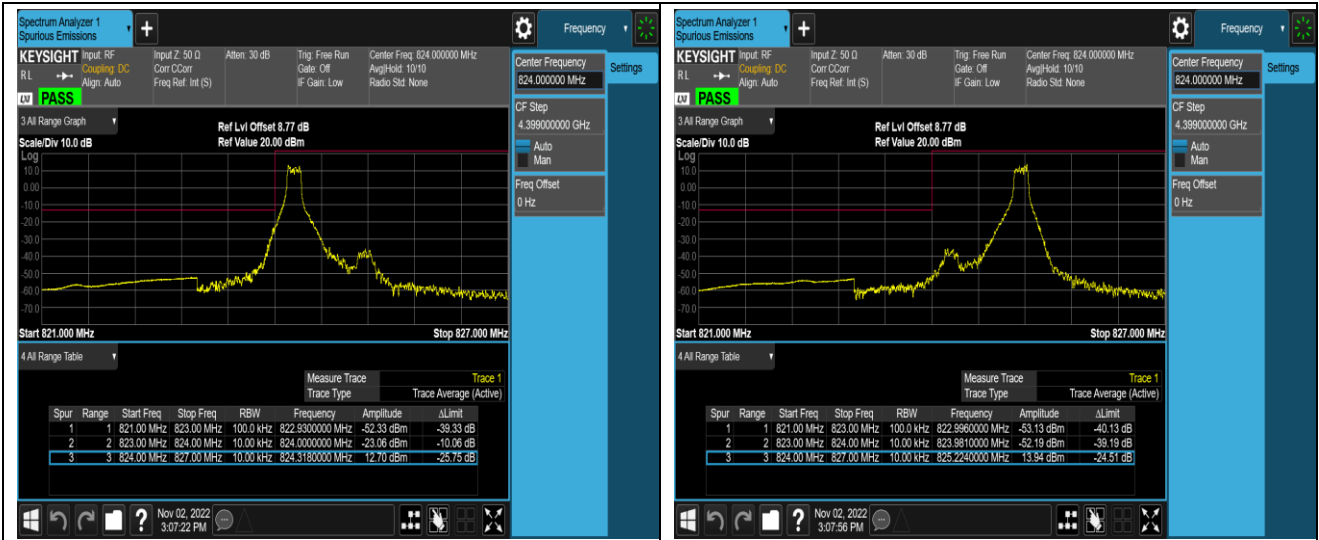

Band5-1.4MHz-QPSK-20407-6RB#0

Band5-1.4MHz-QPSK-20643-1RB#0

Band5-1.4MHz-QPSK-20643-1RB#5

Band5-1.4MHz-QPSK-20643-6RB#0

Band5-1.4MHz-16QAM-20407-1RB#0

Band5-1.4MHz-16QAM-20407-1RB#5

Band5-1.4MHz-16QAM-20407-6RB#0