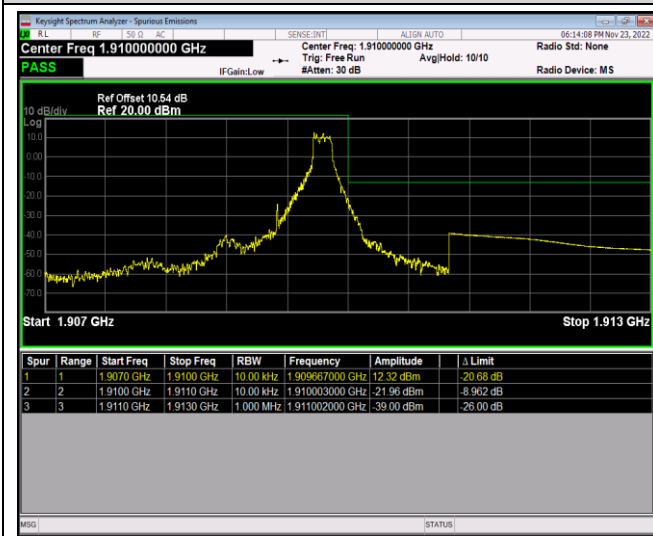

Band2-1.4MHz-64QAM-19193-1RB#5

Band2-20MHz-QPSK-18700-1RB#0