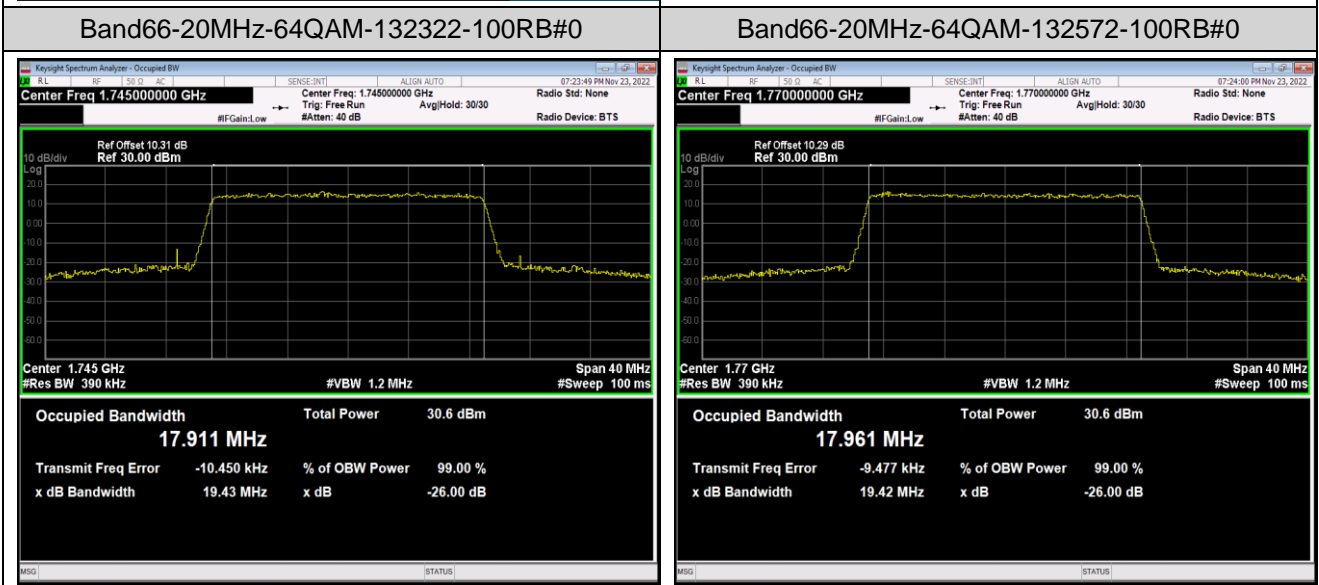

Band66-15MHz-QPSK-132597-75RB#0

Band66-15MHz-16QAM-132047-75RB#0

Band66-15MHz-16QAM-132322-75RB#0

Band66-15MHz-16QAM-132597-75RB#0

Band66-15MHz-64QAM-132047-75RB#0

Band66-15MHz-64QAM-132322-75RB#0

Appendix D: Band Edge