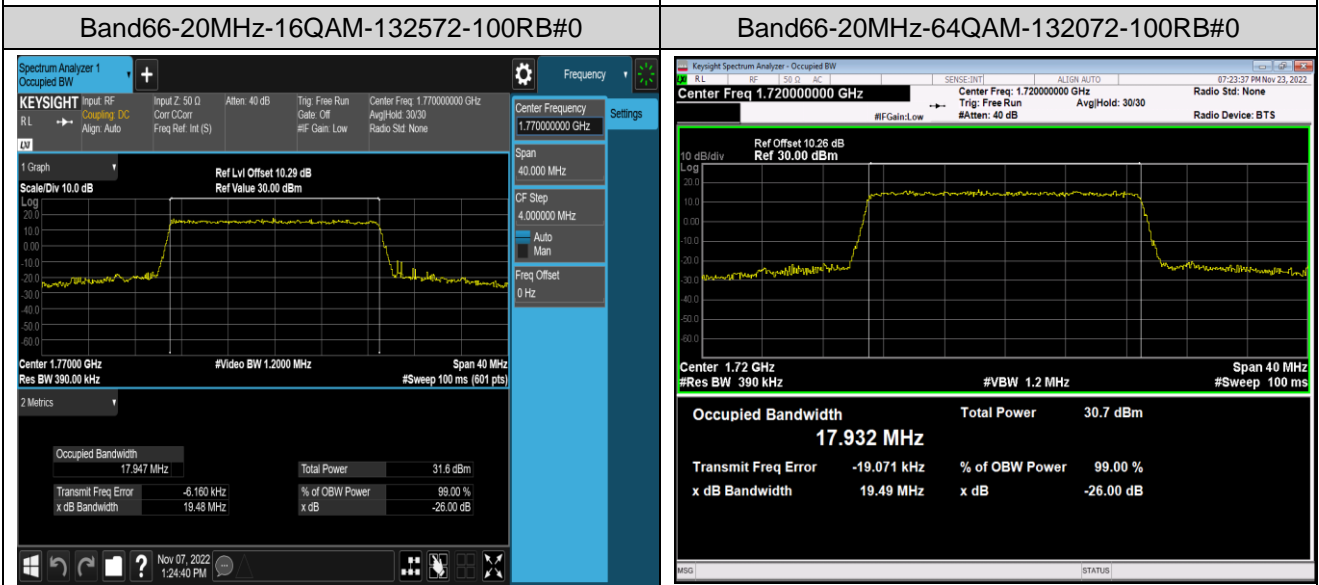

Band66-15MHz-QPSK-132597-75RB#0

Band66-15MHz-16QAM-132047-75RB#0

Band66-15MHz-16QAM-132322-75RB#0

Band66-15MHz-16QAM-132597-75RB#0

Band66-15MHz-64QAM-132047-75RB#0

Band66-15MHz-64QAM-132322-75RB#0

Appendix D: Band Edge