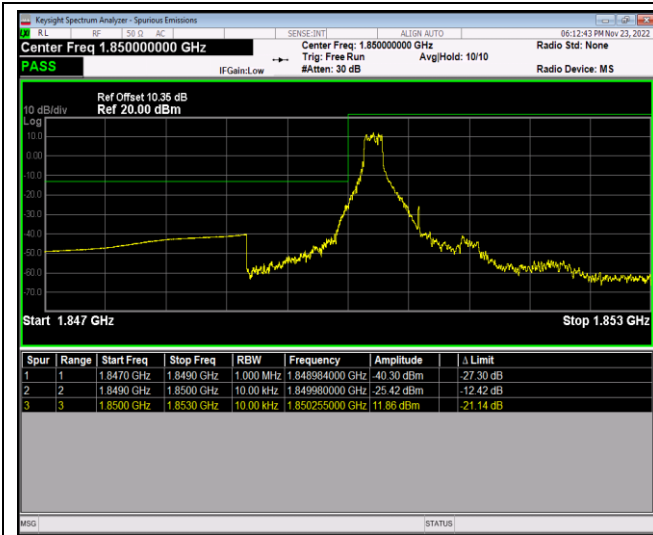

Band2-1.4MHz-64QAM-18607-6RB#0