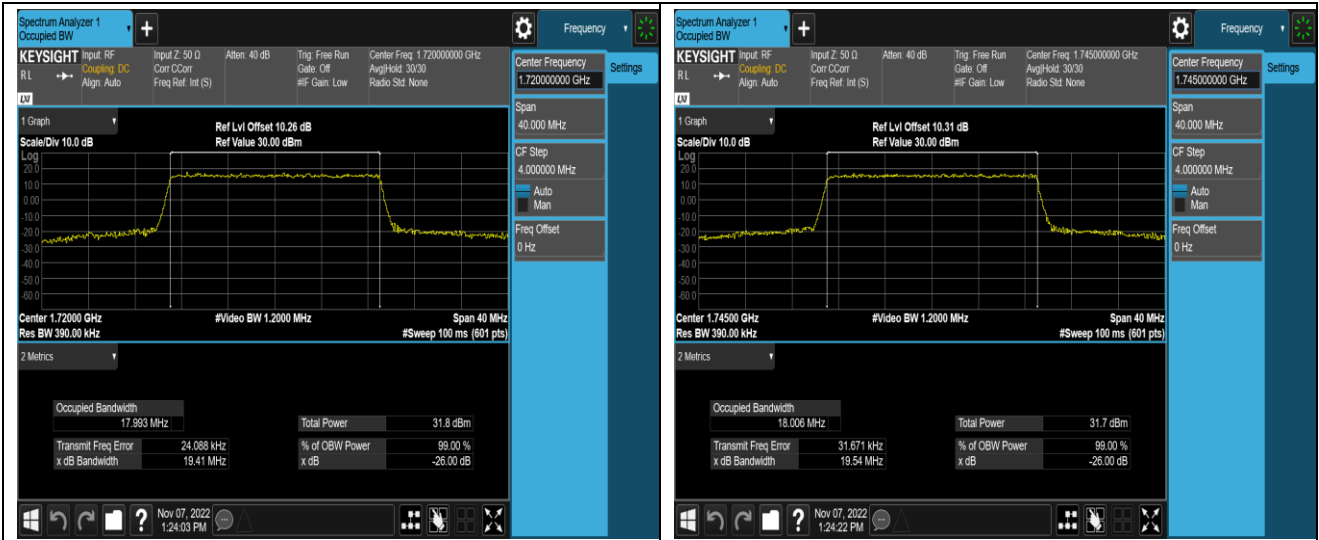

Band66-15MHz-QPSK-132597-75RB#0

Band66-15MHz-16QAM-132047-75RB#0

Band66-15MHz-16QAM-132322-75RB#0

Band66-15MHz-16QAM-132597-75RB#0

Band66-15MHz-64QAM-132047-75RB#0

Band66-15MHz-64QAM-132322-75RB#0

Appendix D: Band Edge