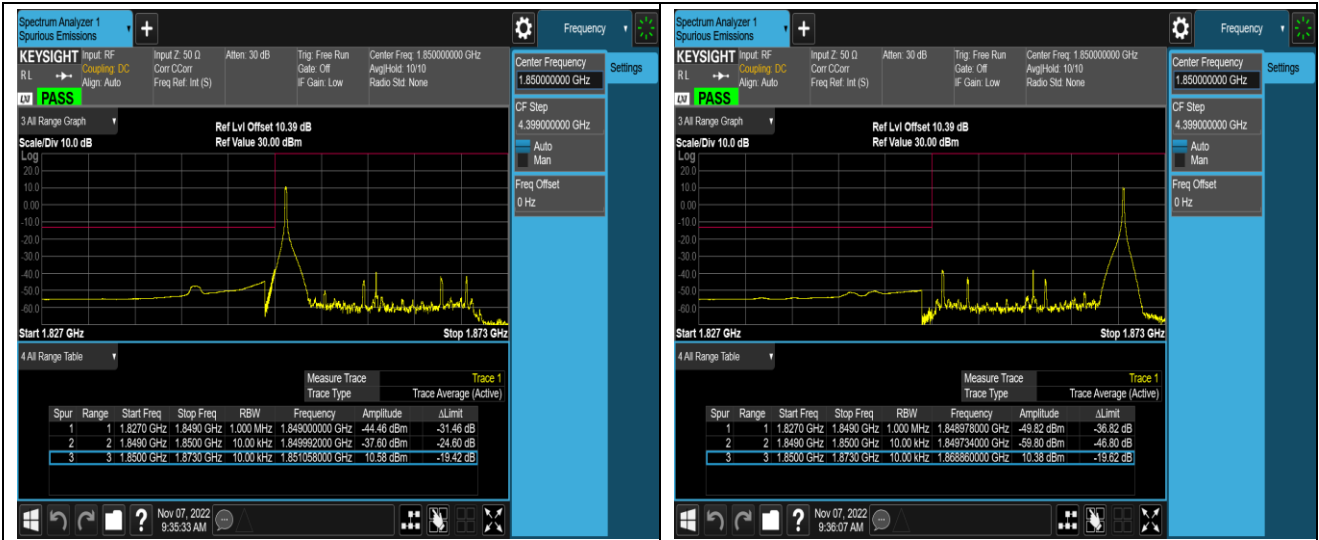

Band2-20MHz-QPSK-18700-1RB#0

Band2-20MHz-QPSK-18700-1RB#99

Band2-20MHz-QPSK-18700-100RB#0

Band2-20MHz-QPSK-19100-1RB#0