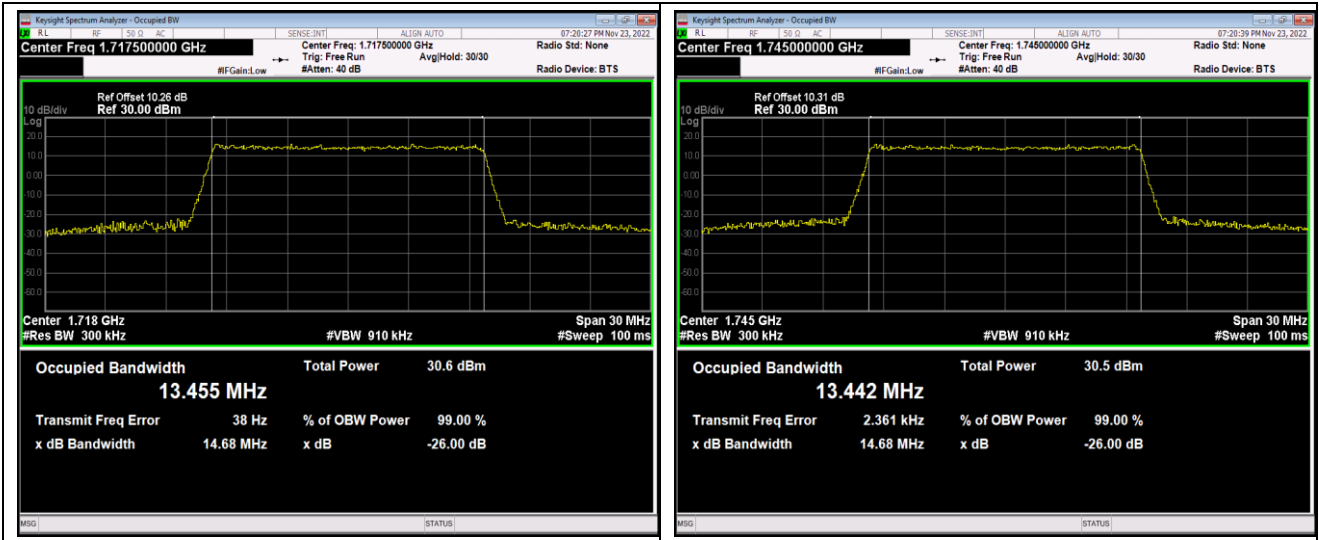

Band66-15MHz-QPSK-132597-75RB#0

Band66-15MHz-16QAM-132047-75RB#0

Band66-15MHz-16QAM-132322-75RB#0

Band66-15MHz-16QAM-132597-75RB#0

Band66-15MHz-64QAM-132047-75RB#0

Band66-15MHz-64QAM-132322-75RB#0

Appendix D: Band Edge