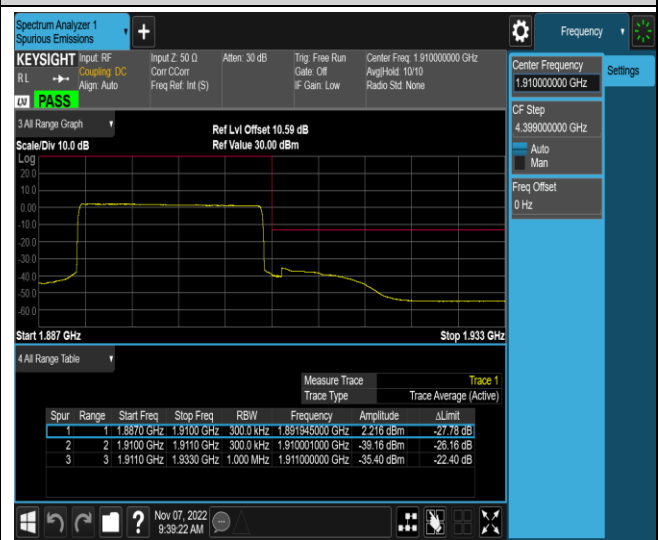

Remark: All bandwidth and all modulation had been tested, but only the worst case data displayed in this report.

Test Graphs

Band2-1.4MHz-64QAM-18607-6RB#0

Band2-1.4MHz-64QAM-19193-1RB#0

Band2-1.4MHz-64QAM-19193-1RB#5

Band2-1.4MHz-64QAM-19193-6RB#0

Band2-20MHz-QPSK-18700-1RB#0

Band2-20MHz-QPSK-18700-1RB#99

Band2-20MHz-QPSK-18700-100RB#0

Band2-20MHz-QPSK-19100-1RB#0

Band2-20MHz-QPSK-19100-1RB#99

Band2-20MHz-QPSK-19100-100RB#0

Band2-20MHz-16QAM-18700-1RB#0

Band2-20MHz-16QAM-18700-1RB#99

Band2-20MHz-16QAM-18700-100RB#0

Band2-20MHz-16QAM-19100-1RB#0

Band2-20MHz-16QAM-19100-1RB#99

Band2-20MHz-16QAM-19100-100RB#0

Band2-20MHz-64QAM-18700-1RB#0