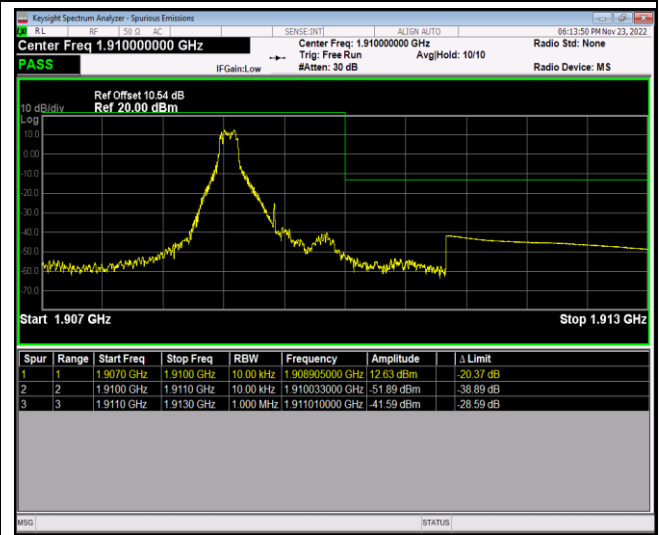

Remark: All bandwidth and all modulation had been tested, but only the worst case data displayed in this report.

Test Graphs

Band2-1.4MHz-64QAM-18607-6RB#0

Band2-1.4MHz-64QAM-19193-1RB#0

Band2-1.4MHz-64QAM-19193-1RB#5