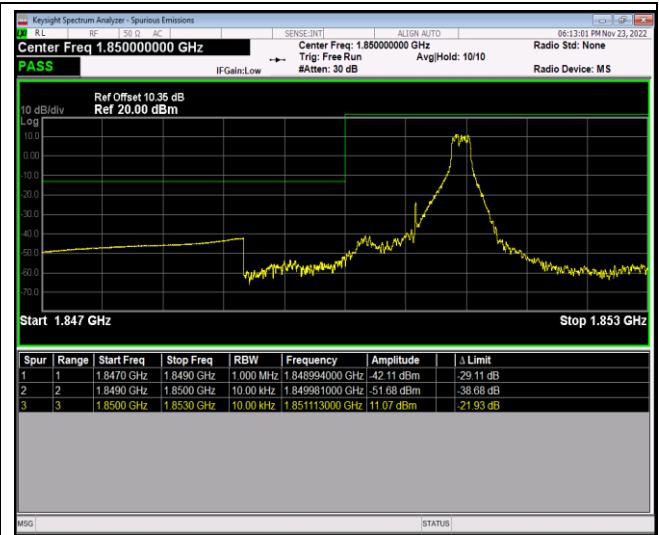

Remark: All bandwidth and all modulation had been tested, but only the worst case data displayed in this report.

Test Graphs

Band2-1.4MHz-64QAM-18607-6RB#0

Band2-1.4MHz-64QAM-19193-1RB#0

Band2-1.4MHz-64QAM-19193-1RB#5