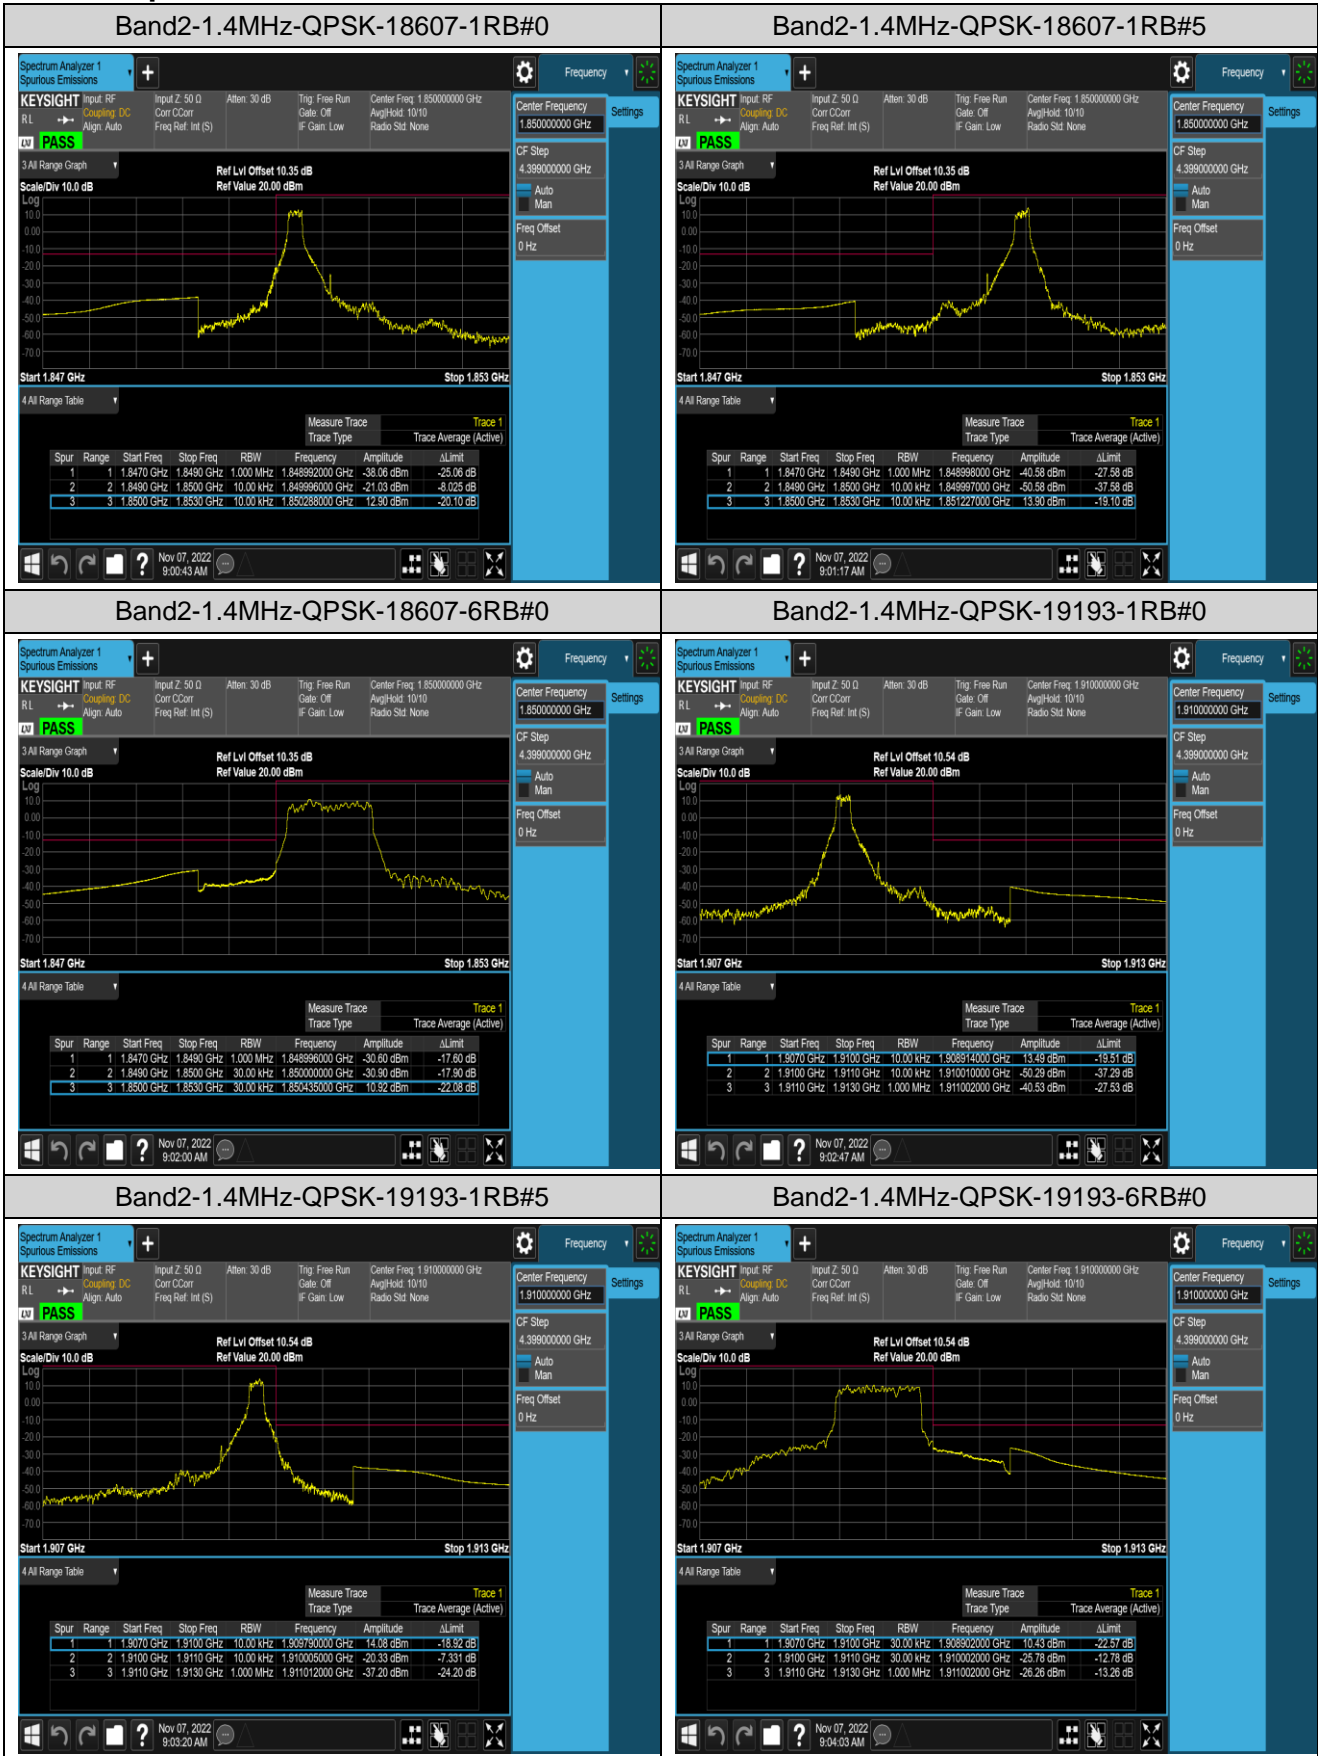

Test Graphs