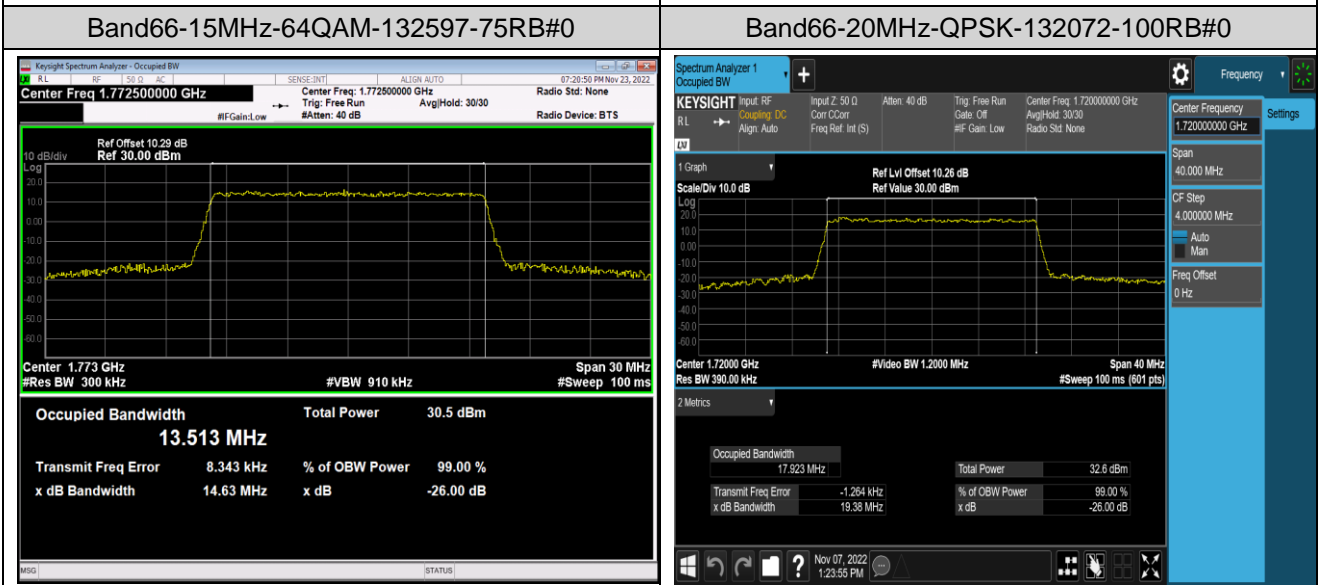

Band66-15MHz-QPSK-132597-75RB#0

Band66-15MHz-16QAM-132047-75RB#0

Band66-15MHz-16QAM-132322-75RB#0

Band66-15MHz-16QAM-132597-75RB#0

Band66-15MHz-64QAM-132047-75RB#0

Band66-15MHz-64QAM-132322-75RB#0

Appendix D: Band Edge