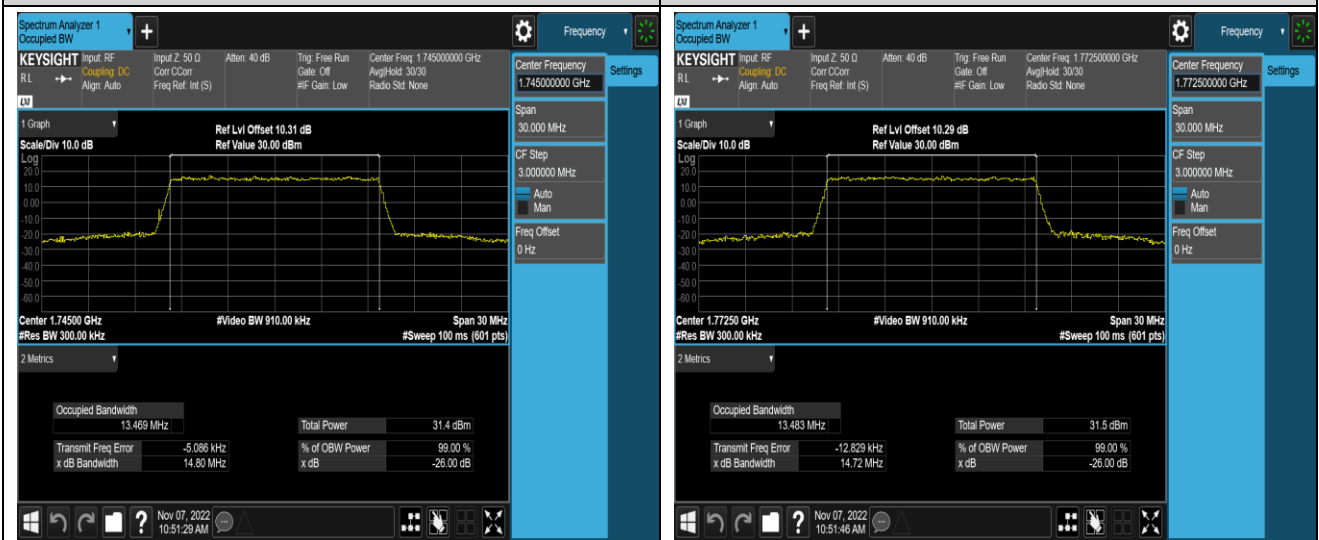

Band66-15MHz-16QAM-132322-75RB#0

Band66-15MHz-16QAM-132597-75RB#0

Band66-15MHz-64QAM-132047-75RB#0

Band66-15MHz-64QAM-132322-75RB#0