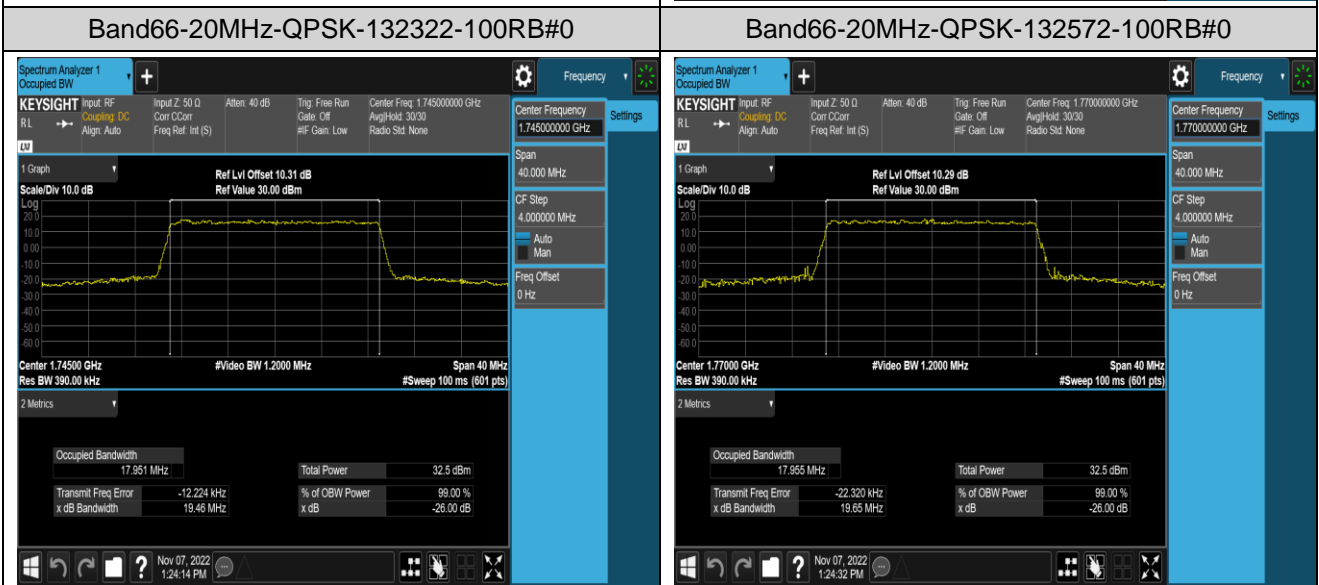

Band66-15MHz-QPSK-132597-75RB#0

Band66-15MHz-16QAM-132047-75RB#0

Band66-15MHz-16QAM-132322-75RB#0

Band66-15MHz-16QAM-132597-75RB#0

Band66-15MHz-64QAM-132047-75RB#0

Band66-15MHz-64QAM-132322-75RB#0

Appendix D: Band Edge