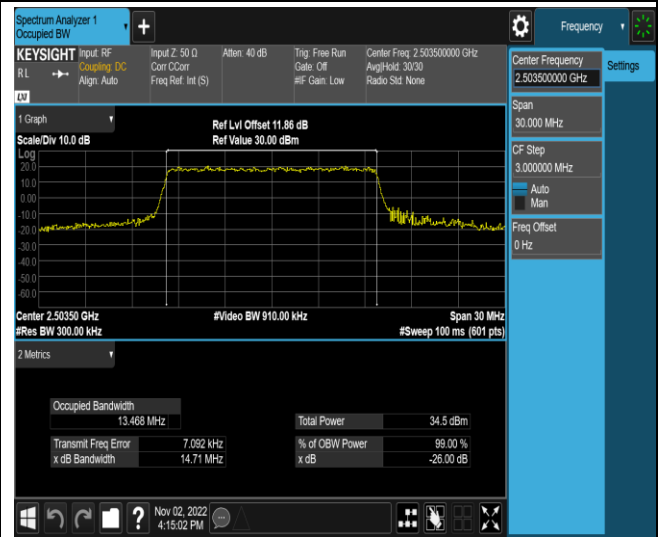

Band41-15MHz-QPSK-39725-75RB#0

Band41-15MHz-QPSK-40620-75RB#0

Band41-15MHz-QPSK-41515-75RB#0

Band41-15MHz-16QAM-39725-75RB#0

Band41-15MHz-16QAM-40620-75RB#0

Band41-15MHz-16QAM-41515-75RB#0

Band41-15MHz-64QAM-39725-75RB#0