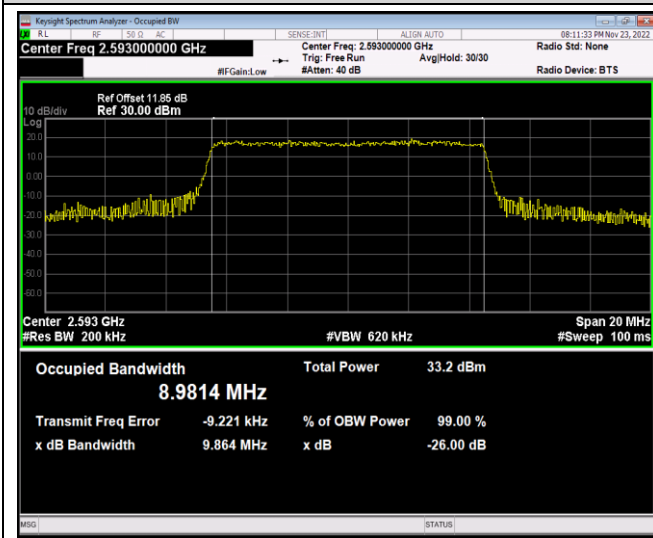

Band41-10MHz-QPSK-41540-50RB#0

Band41-10MHz-16QAM-39700-50RB#0

Band41-10MHz-16QAM-40620-50RB#0

Band41-10MHz-16QAM-41540-50RB#0

Band41-10MHz-64QAM-39700-50RB#0

Band41-10MHz-64QAM-40620-50RB#0

Band41-10MHz-64QAM-41540-50RB#0