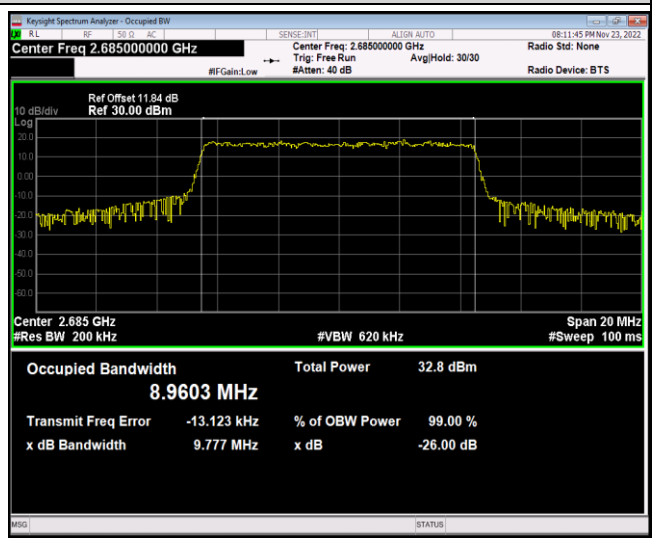

Band41-10MHz-64QAM-41540-50RB#0

Band41-15MHz-QPSK-40620-75RB#0