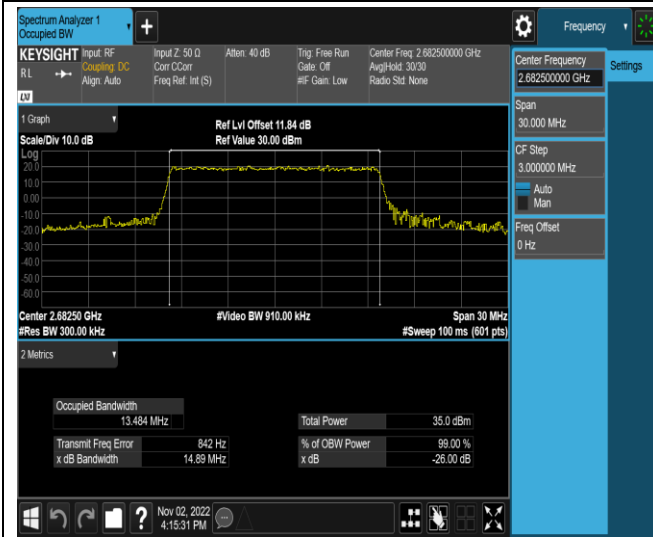

Band41-15MHz-QPSK-39725-75RB#0

Band41-15MHz-QPSK-40620-75RB#0

Band41-15MHz-QPSK-41515-75RB#0

Band41-15MHz-16QAM-39725-75RB#0

Band41-15MHz-16QAM-40620-75RB#0

Band41-15MHz-16QAM-41515-75RB#0

Band41-15MHz-64QAM-39725-75RB#0