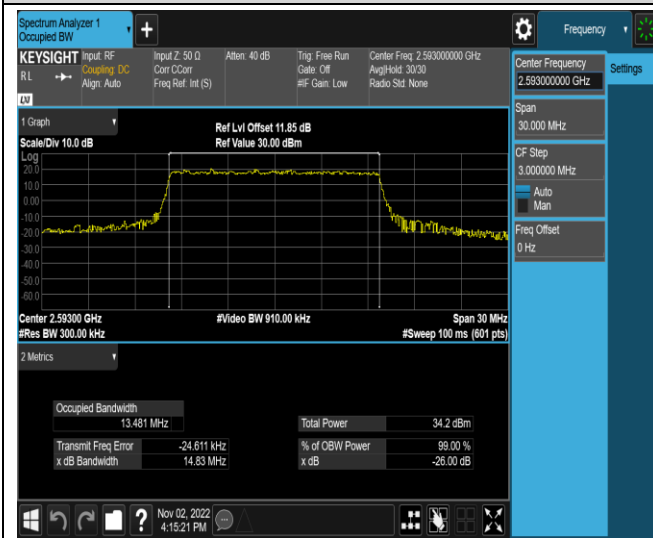

Band41-15MHz-QPSK-39725-75RB#0

Band41-15MHz-QPSK-40620-75RB#0

Band41-15MHz-QPSK-41515-75RB#0

Band41-15MHz-16QAM-39725-75RB#0

Band41-15MHz-16QAM-40620-75RB#0

Band41-15MHz-16QAM-41515-75RB#0

Band41-15MHz-64QAM-39725-75RB#0