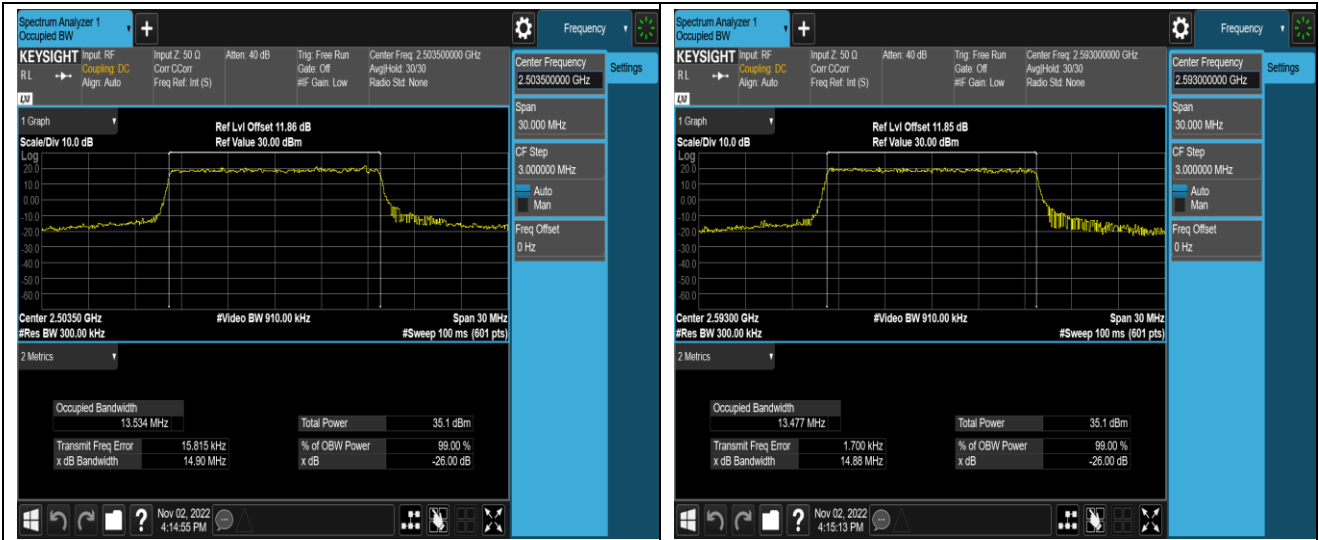

Band41-15MHz-QPSK-39725-75RB#0

Band41-15MHz-QPSK-40620-75RB#0

Band41-15MHz-QPSK-41515-75RB#0

Band41-15MHz-16QAM-39725-75RB#0