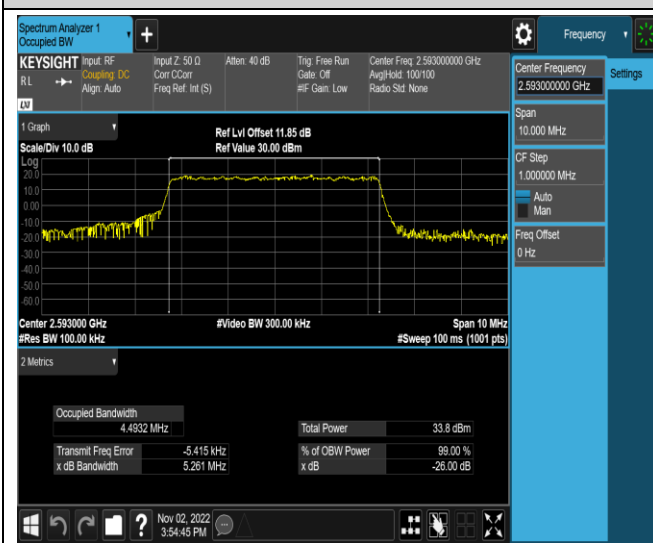

Band41-5MHz-16QAM-40620-25RB#0

Band41-5MHz-64QAM-39675-25RB#0