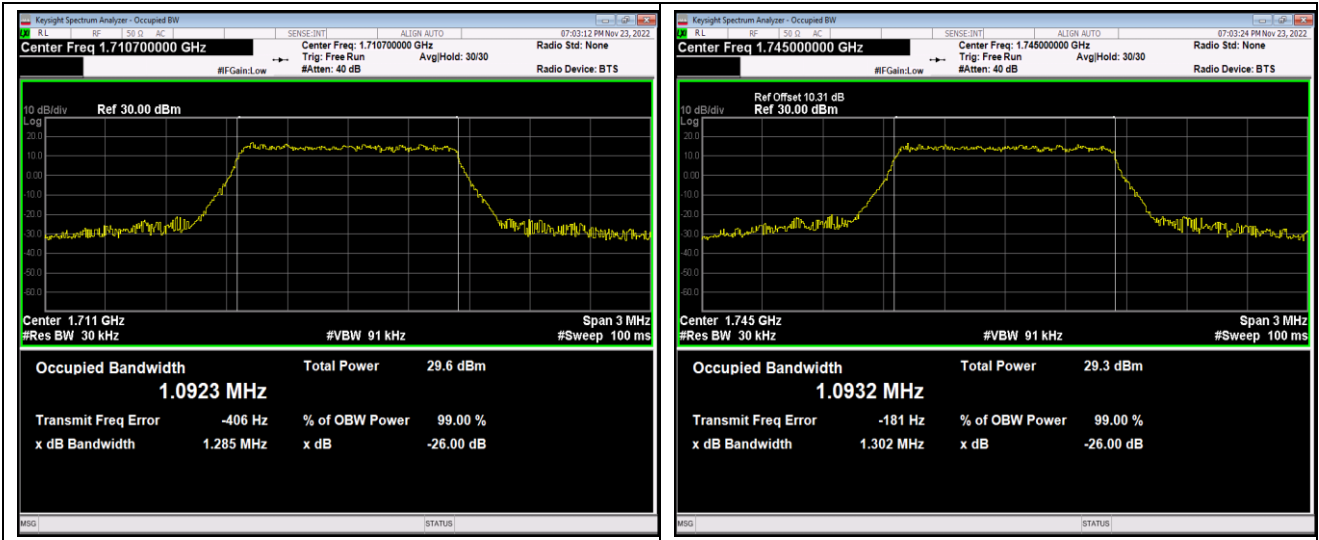

Band66-1.4MHz-QPSK-132665-6RB#0

Band66-1.4MHz-16QAM-131979-6RB#0

Band66-1.4MHz-16QAM-132322-6RB#0

Band66-1.4MHz-16QAM-132665-6RB#0

Band66-1.4MHz-64QAM-131979-6RB#0

Band66-1.4MHz-64QAM-132322-6RB#0

Band66-1.4MHz-64QAM-132665-6RB#0