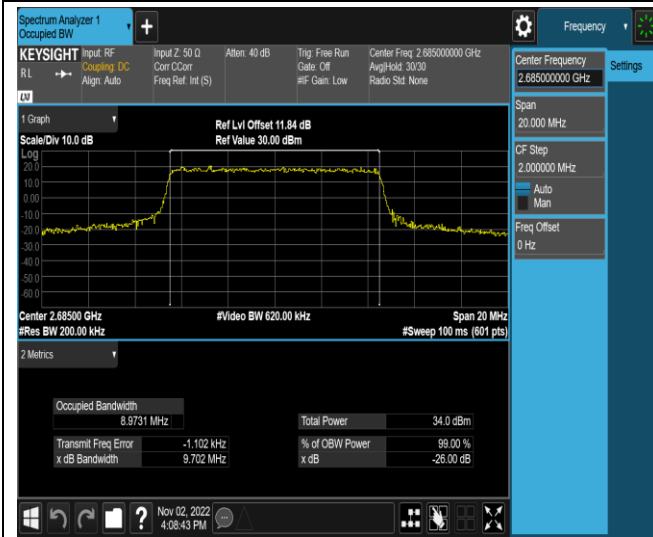

Band41-10MHz-QPSK-41540-50RB#0

Band41-10MHz-16QAM-39700-50RB#0

Band41-10MHz-16QAM-40620-50RB#0

Band41-10MHz-16QAM-41540-50RB#0

Band41-10MHz-64QAM-39700-50RB#0

Band41-10MHz-64QAM-40620-50RB#0

Band41-10MHz-64QAM-41540-50RB#0