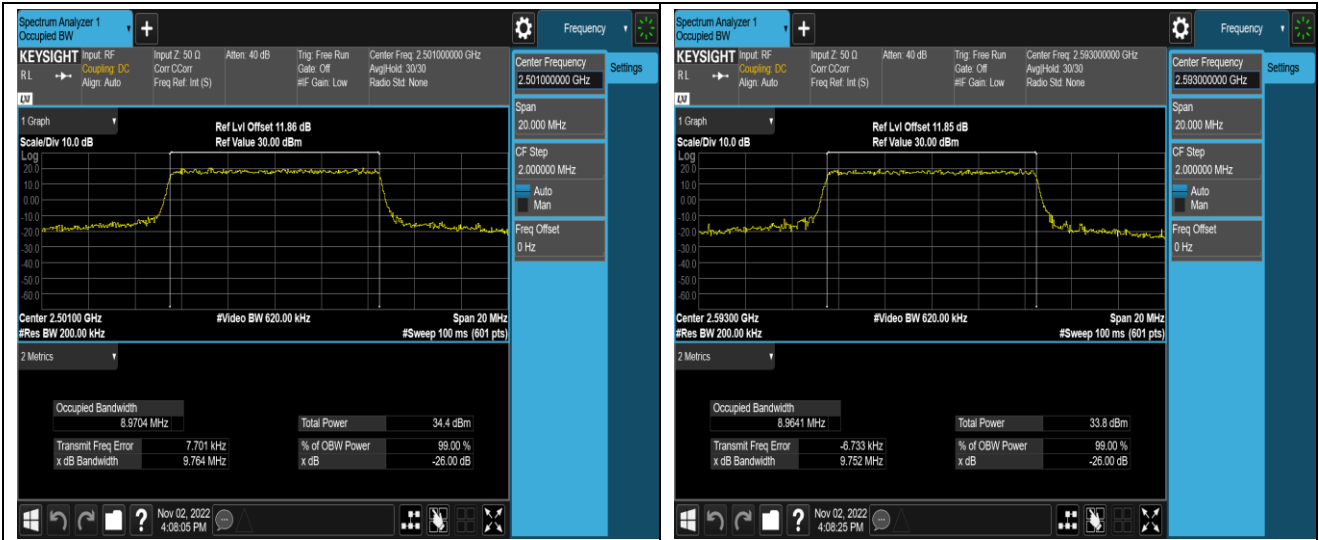

Band41-10MHz-16QAM-39700-50RB#0

Band41-10MHz-16QAM-40620-50RB#0

Band41-10MHz-16QAM-41540-50RB#0

Band41-10MHz-64QAM-39700-50RB#0