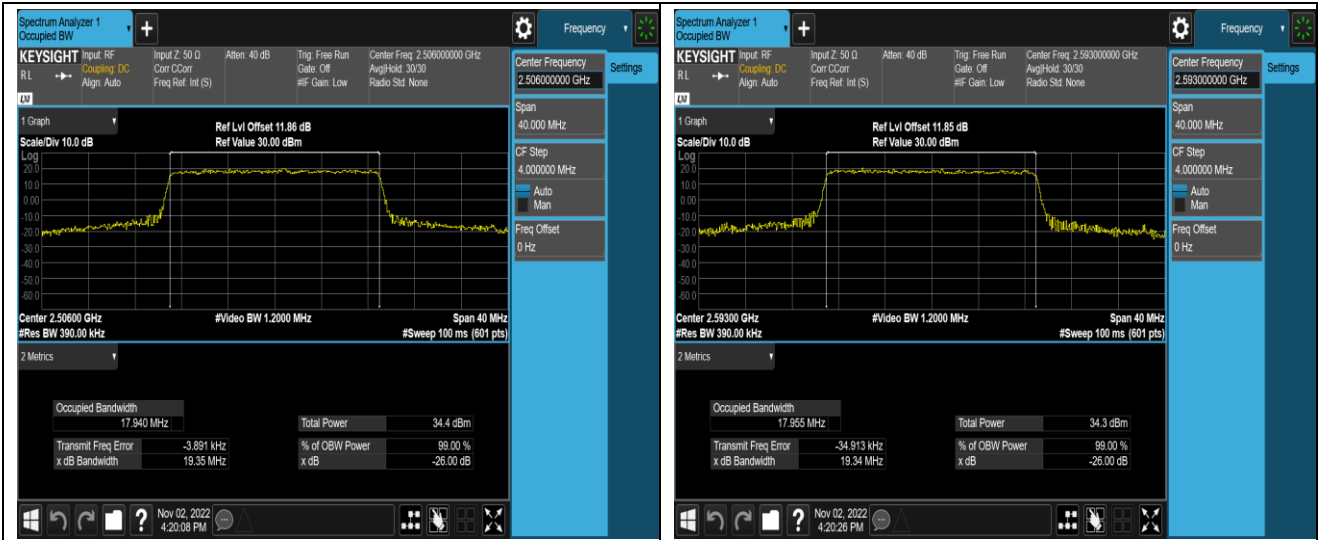

Band41-15MHz-64QAM-40620-75RB#0

Band41-15MHz-64QAM-41515-75RB#0

Band41-20MHz-QPSK-39750-100RB#0

Band41-20MHz-QPSK-40620-100RB#0

Band41-20MHz-QPSK-41490-100RB#0

Band41-20MHz-16QAM-39750-100RB#0

Band41-20MHz-16QAM-40620-100RB#0