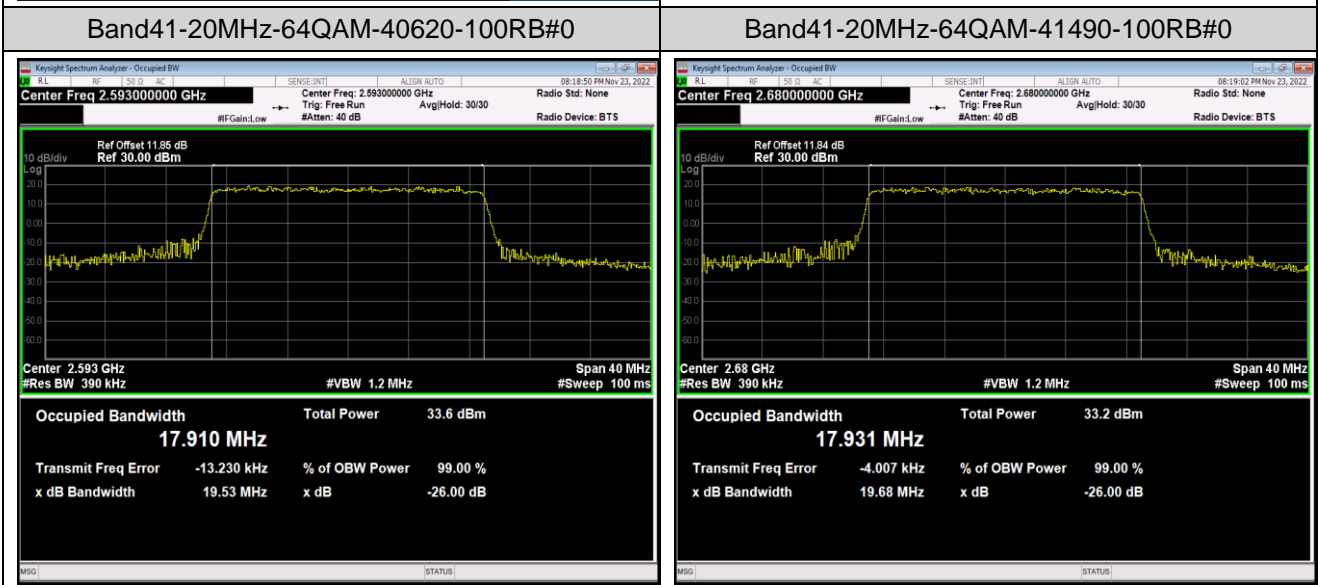

Band41-15MHz-64QAM-40620-75RB#0

Band41-15MHz-64QAM-41515-75RB#0

Band41-20MHz-QPSK-39750-100RB#0

Band41-20MHz-QPSK-40620-100RB#0

Band41-20MHz-QPSK-41490-100RB#0

Band41-20MHz-16QAM-39750-100RB#0

Band41-20MHz-16QAM-40620-100RB#0