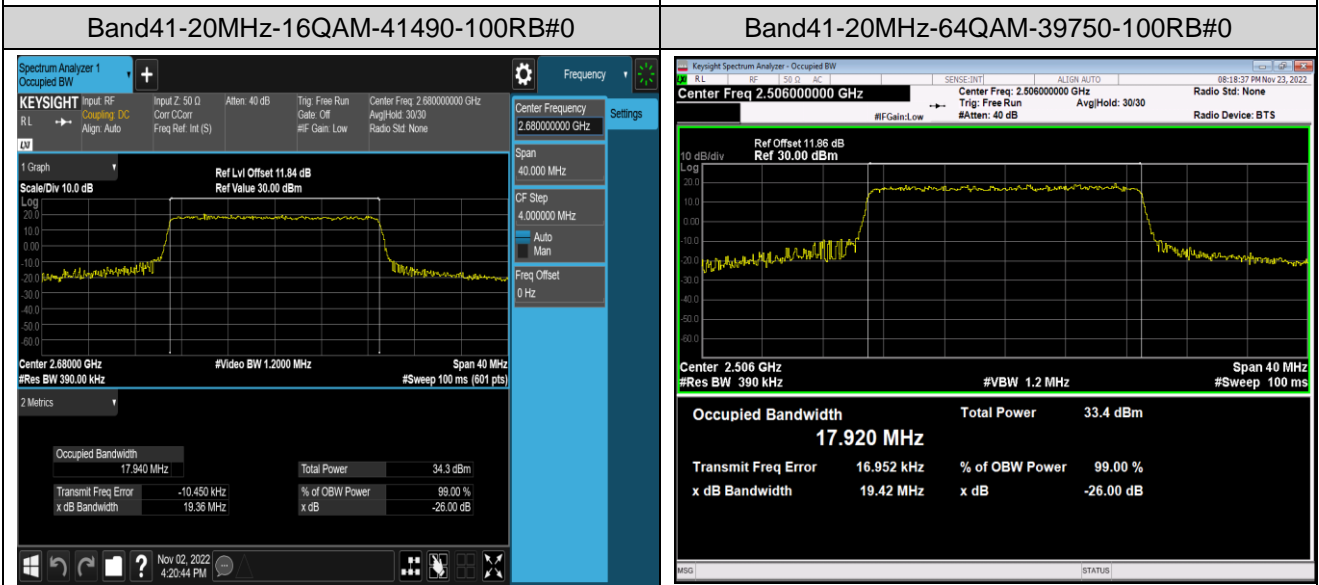

Band41-15MHz-64QAM-40620-75RB#0

Band41-15MHz-64QAM-41515-75RB#0

Band41-20MHz-QPSK-39750-100RB#0

Band41-20MHz-QPSK-40620-100RB#0

Band41-20MHz-QPSK-41490-100RB#0

Band41-20MHz-16QAM-39750-100RB#0

Band41-20MHz-16QAM-40620-100RB#0