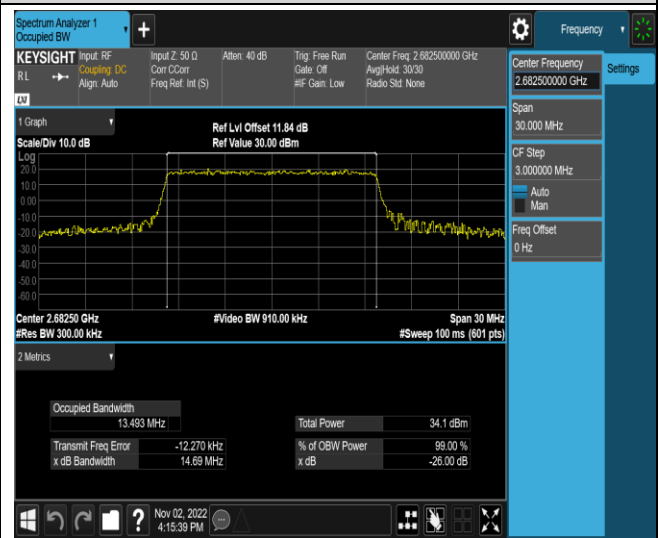

Band41-15MHz-QPSK-39725-75RB#0

Band41-15MHz-QPSK-40620-75RB#0

Band41-15MHz-QPSK-41515-75RB#0

Band41-15MHz-16QAM-39725-75RB#0

Band41-15MHz-16QAM-40620-75RB#0

Band41-15MHz-16QAM-41515-75RB#0

Band41-15MHz-64QAM-39725-75RB#0