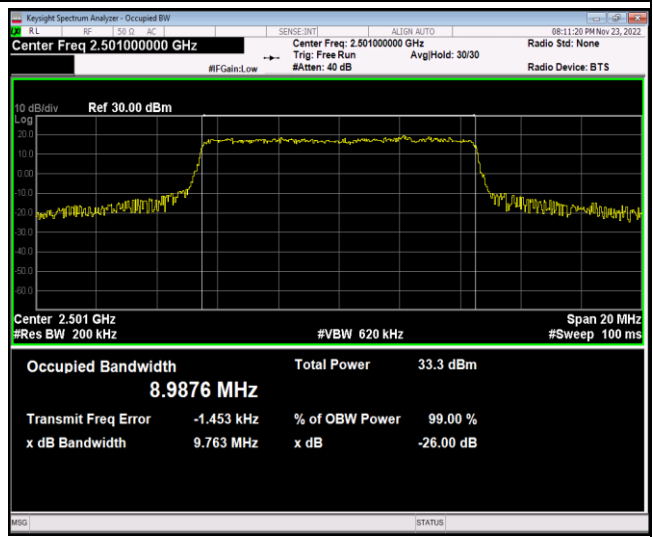

Band41-10MHz-QPSK-41540-50RB#0

Band41-10MHz-16QAM-39700-50RB#0

Band41-10MHz-16QAM-40620-50RB#0

Band41-10MHz-16QAM-41540-50RB#0

Band41-10MHz-64QAM-39700-50RB#0

Band41-10MHz-64QAM-40620-50RB#0

Band41-10MHz-64QAM-41540-50RB#0