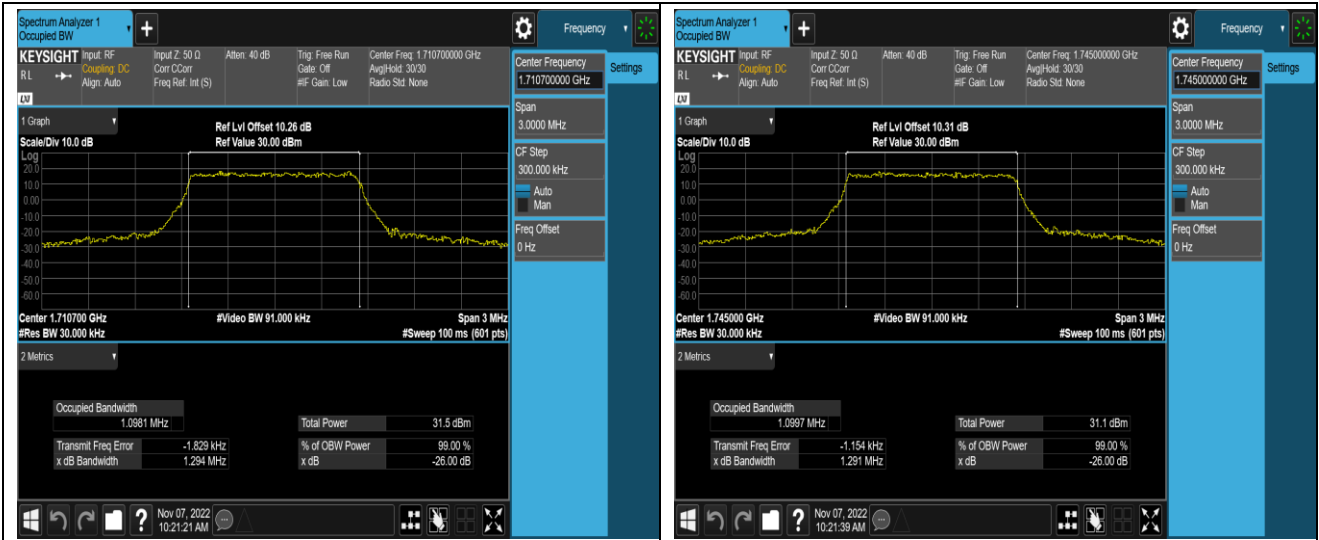

Band41-15MHz-64QAM-40620-75RB#0

Band41-15MHz-64QAM-41515-75RB#0

Band41-20MHz-QPSK-39750-100RB#0

Band41-20MHz-QPSK-40620-100RB#0

Band41-20MHz-QPSK-41490-100RB#0

Band41-20MHz-16QAM-39750-100RB#0

Band41-20MHz-16QAM-40620-100RB#0