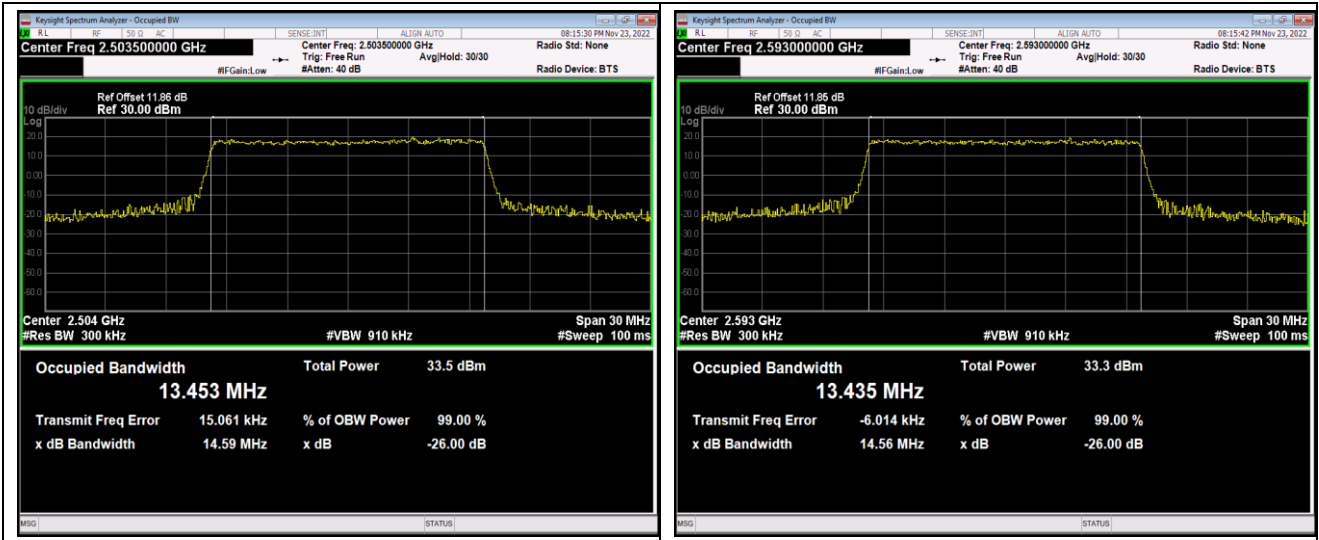

Band41-15MHz-64QAM-39725-75RB#0

Band41-15MHz-64QAM-40620-75RB#0

Band41-15MHz-64QAM-41515-75RB#0

Band41-20MHz-QPSK-39750-100RB#0