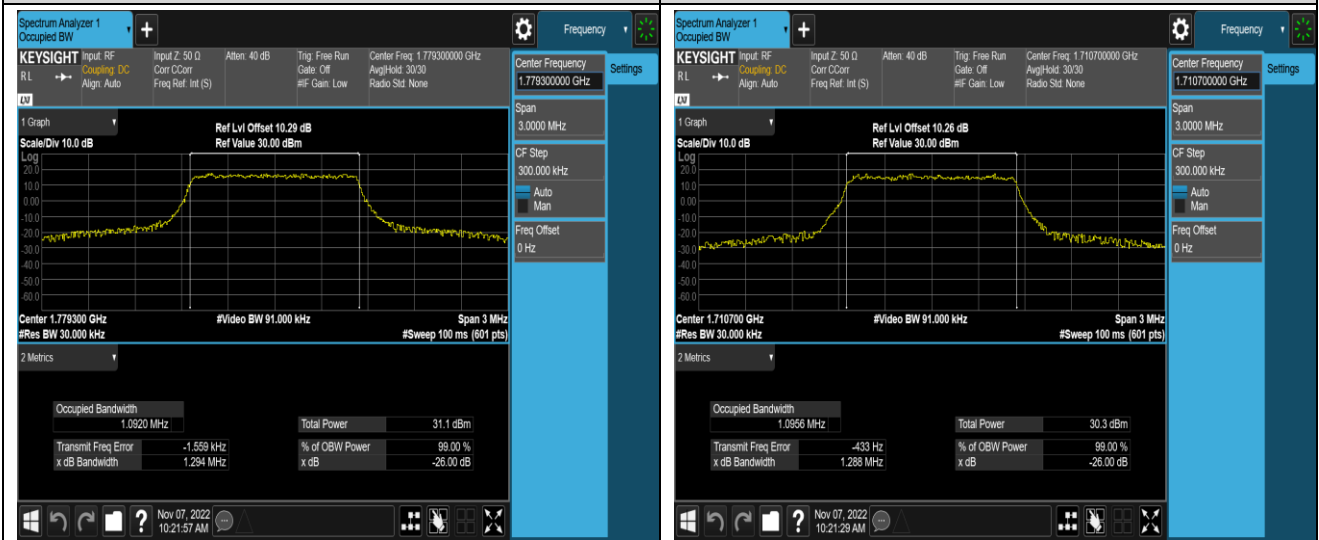

Band66-1.4MHz-QPSK-132665-6RB#0

Band66-1.4MHz-16QAM-131979-6RB#0

Band66-1.4MHz-16QAM-132322-6RB#0

Band66-1.4MHz-16QAM-132665-6RB#0