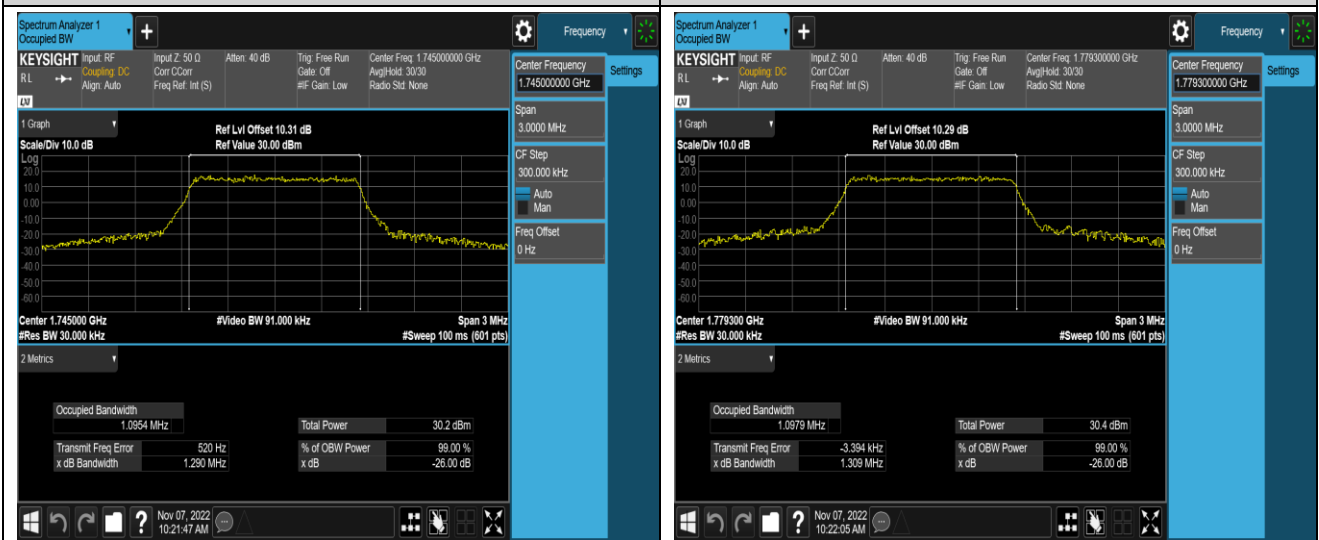

Band66-1.4MHz-16QAM-132322-6RB#0

Band66-1.4MHz-16QAM-132665-6RB#0

Band66-1.4MHz-64QAM-131979-6RB#0

Band66-1.4MHz-64QAM-132322-6RB#0