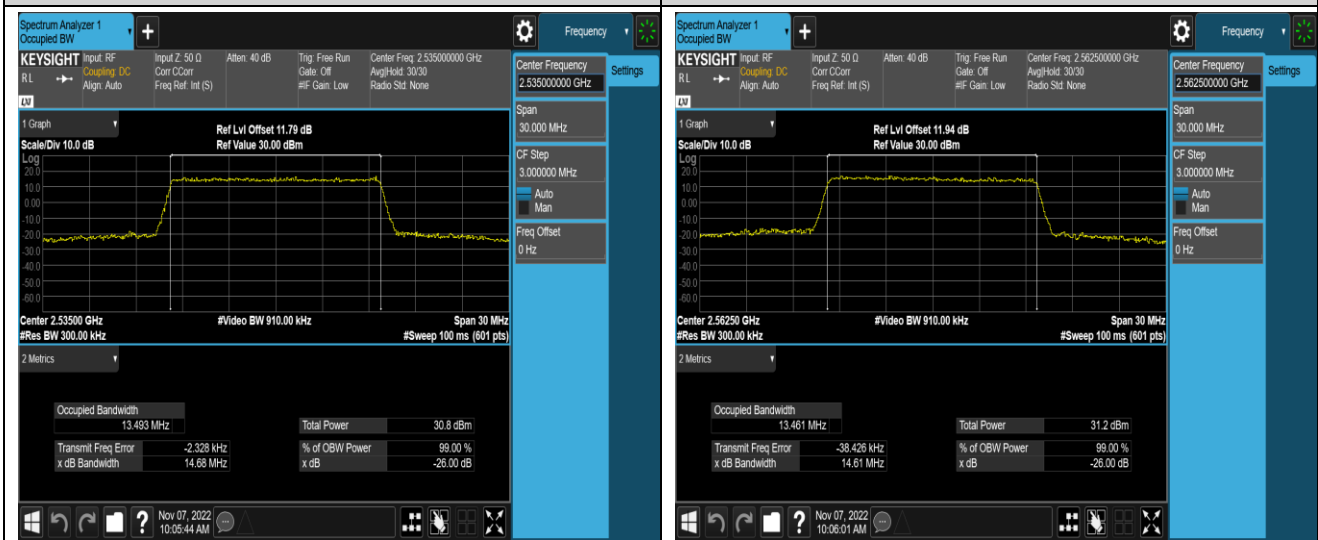

Band7-15MHz-16QAM-21100-75RB#0

Band7-15MHz-16QAM-21375-75RB#0

Band7-15MHz-64QAM-20825-75RB#0

Band7-15MHz-64QAM-21100-75RB#0