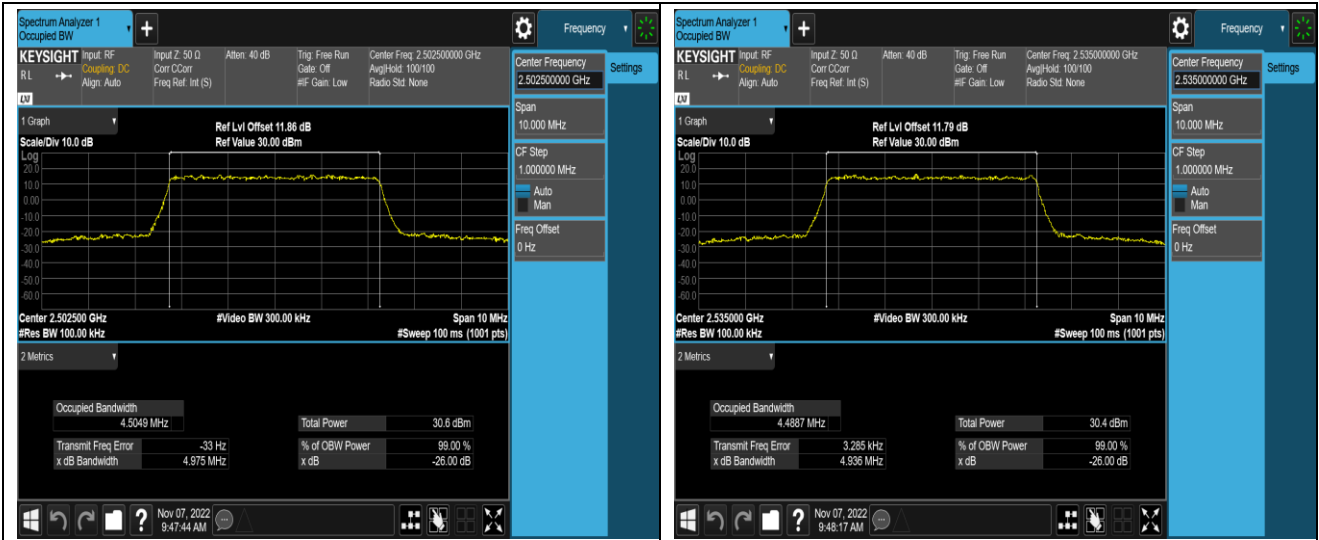

Band5-10MHz-16QAM-20525-50RB#0

Band5-10MHz-16QAM-20600-50RB#0

Band5-10MHz-64QAM-20450-50RB#0

Band5-10MHz-64QAM-20525-50RB#0

Band5-10MHz-64QAM-20600-50RB#0

Band7-5MHz-QPSK-20775-25RB#0

Band7-5MHz-QPSK-21100-25RB#0