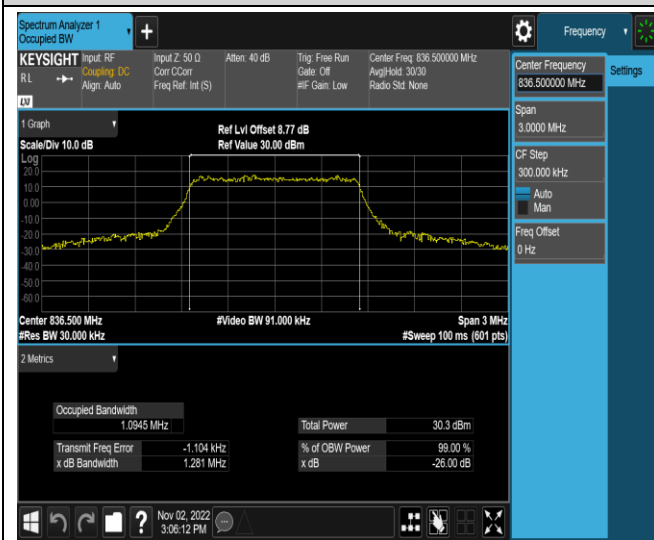

Band5-1.4MHz-16QAM-20525-6RB#0

Band5-1.4MHz-64QAM-20407-6RB#0