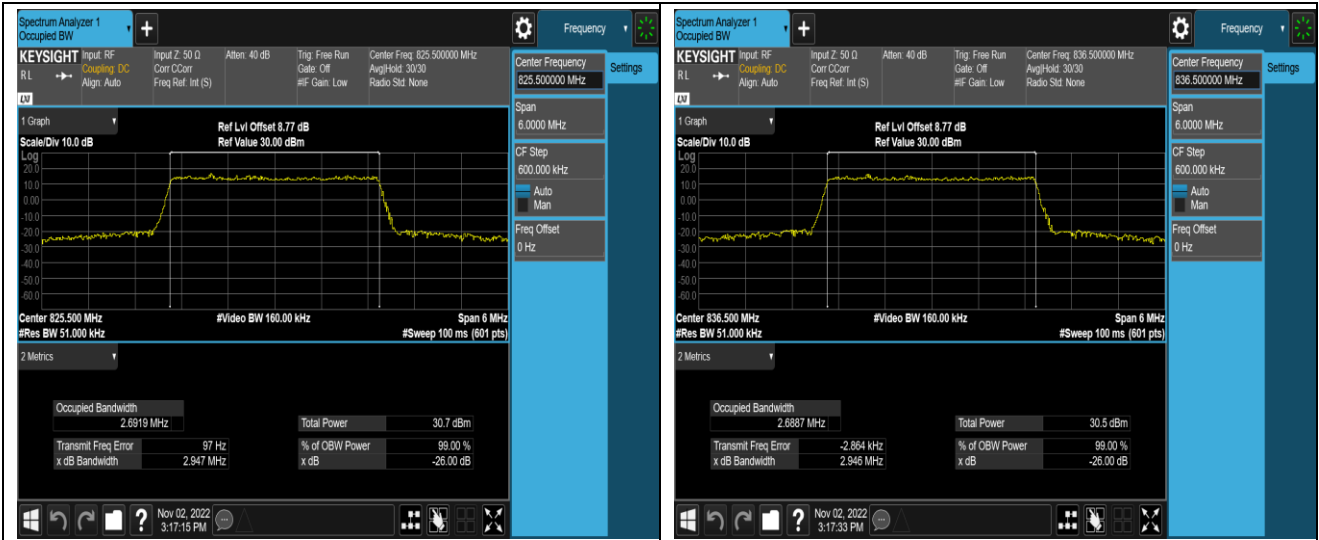

Band5-3MHz-16QAM-20415-15RB#0

Band5-3MHz-16QAM-20525-15RB#0