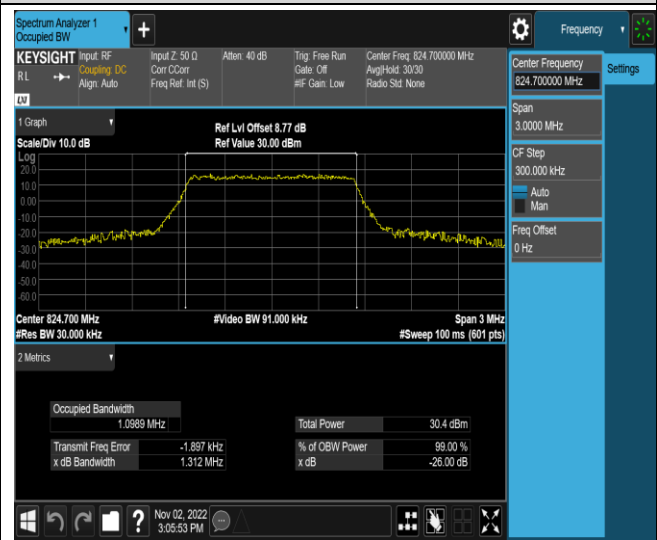

Band5-1.4MHz-16QAM-20407-6RB#0

Band5-1.4MHz-16QAM-20643-6RB#0