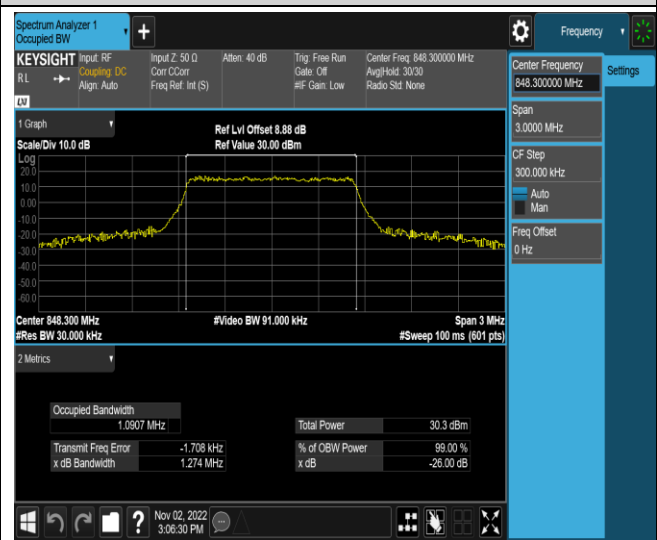

Band5-1.4MHz-16QAM-20643-6RB#0

Band5-1.4MHz-64QAM-20525-6RB#0