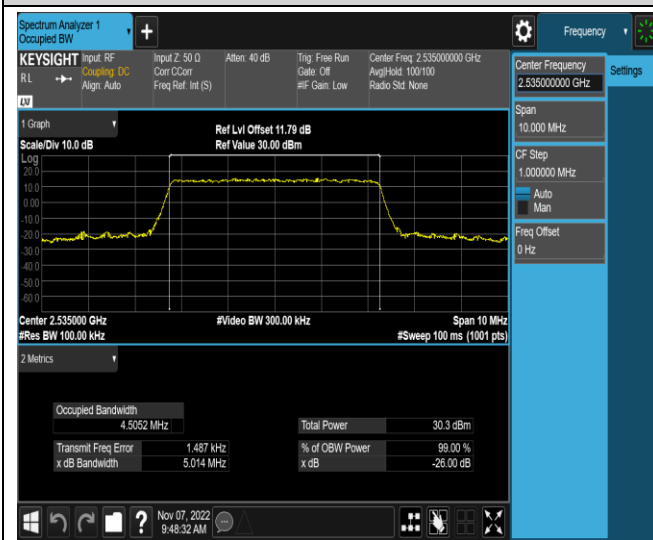

Band7-5MHz-16QAM-21100-25RB#0

Band7-5MHz-64QAM-20775-25RB#0