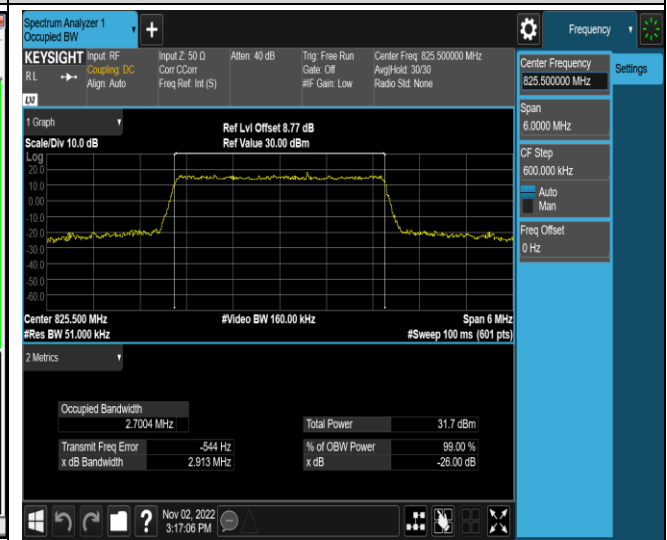

Band5-1.4MHz-16QAM-20525-6RB#0

Band5-1.4MHz-16QAM-20643-6RB#0

Band5-1.4MHz-64QAM-20407-6RB#0

Band5-1.4MHz-64QAM-20525-6RB#0

Band5-1.4MHz-64QAM-20643-6RB#0

Band5-3MHz-QPSK-20415-15RB#0

Band5-3MHz-QPSK-20525-15RB#0