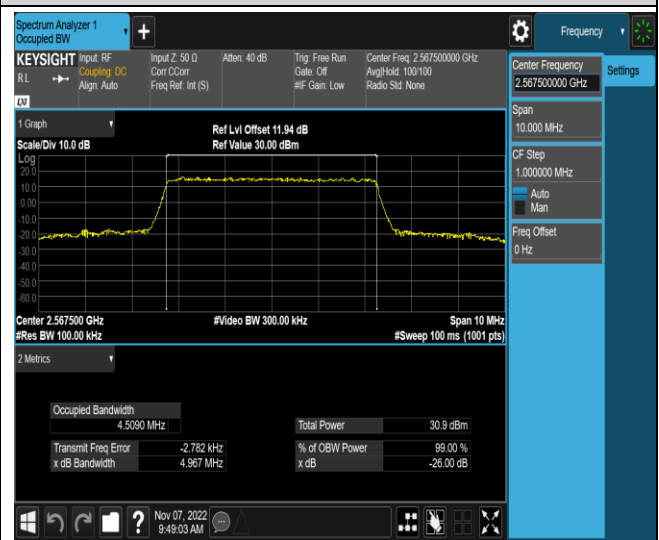

Band7-5MHz-16QAM-21425-25RB#0

Band7-5MHz-64QAM-21100-25RB#0