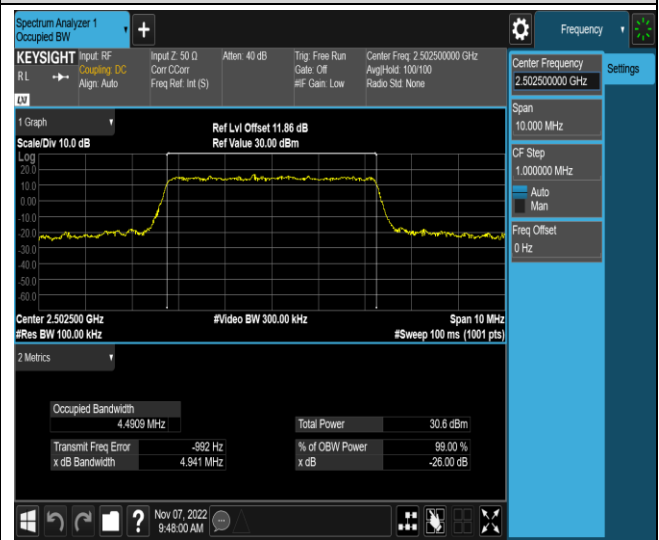

Band7-5MHz-16QAM-20775-25RB#0

Band7-5MHz-16QAM-21425-25RB#0