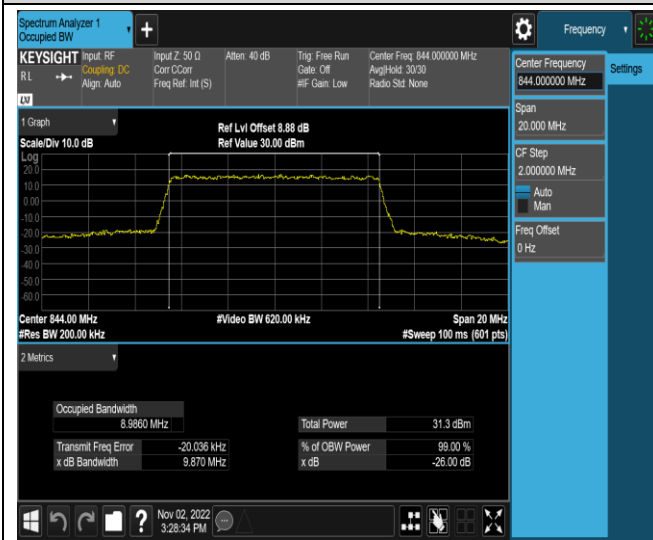

Band5-10MHz-16QAM-20600-50RB#0

Band5-10MHz-64QAM-20525-50RB#0