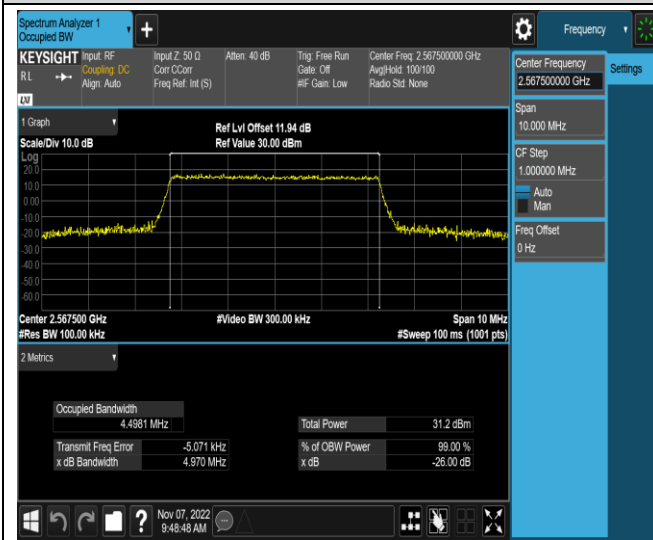

Band7-5MHz-QPSK-21425-25RB#0

Band7-5MHz-16QAM-21100-25RB#0