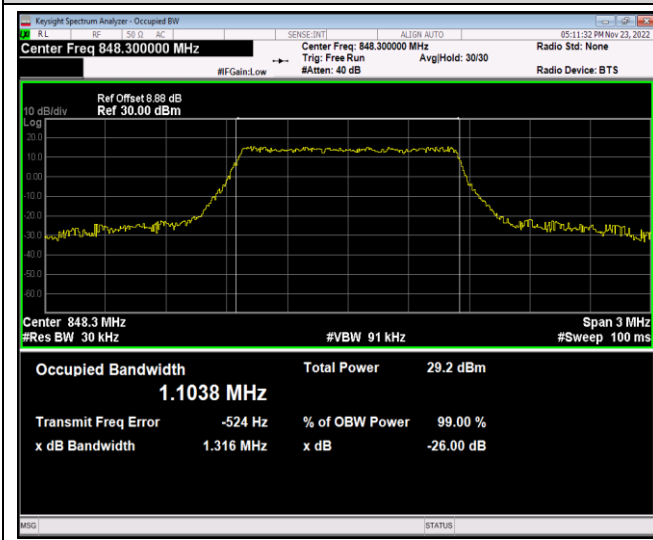

Band5-1.4MHz-16QAM-20525-6RB#0

Band5-1.4MHz-16QAM-20643-6RB#0

Band5-1.4MHz-64QAM-20407-6RB#0

Band5-1.4MHz-64QAM-20525-6RB#0

Band5-1.4MHz-64QAM-20643-6RB#0

Band5-3MHz-QPSK-20415-15RB#0

Band5-3MHz-QPSK-20525-15RB#0