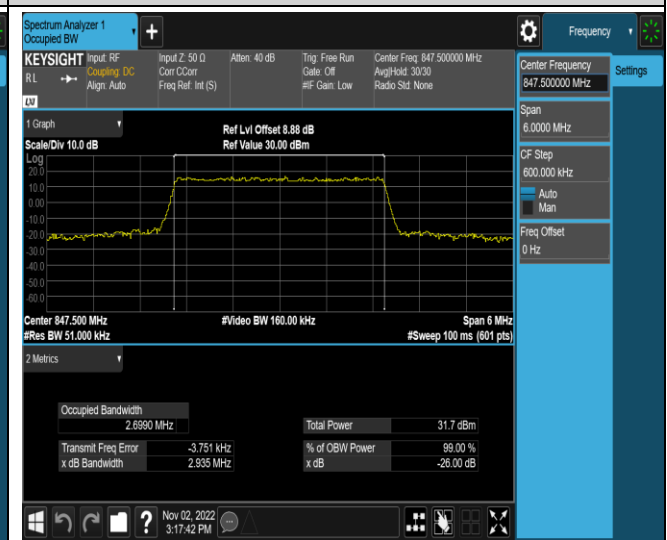

Band5-3MHz-QPSK-20635-15RB#0

Band5-3MHz-16QAM-20525-15RB#0