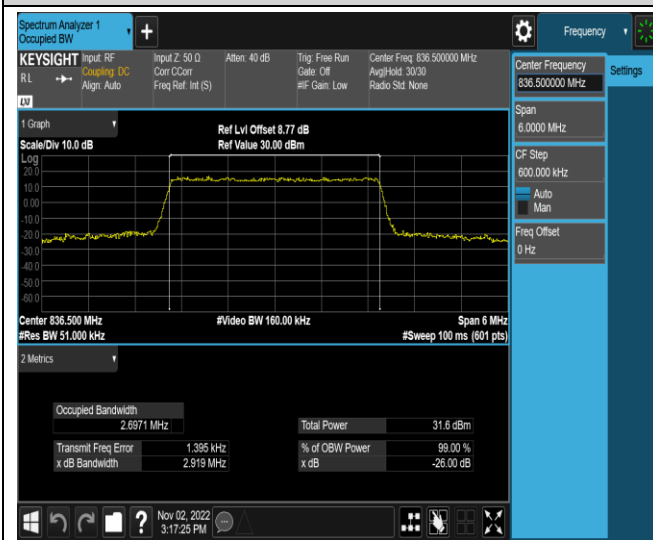

Band5-3MHz-QPSK-20525-15RB#0

Band5-3MHz-16QAM-20415-15RB#0