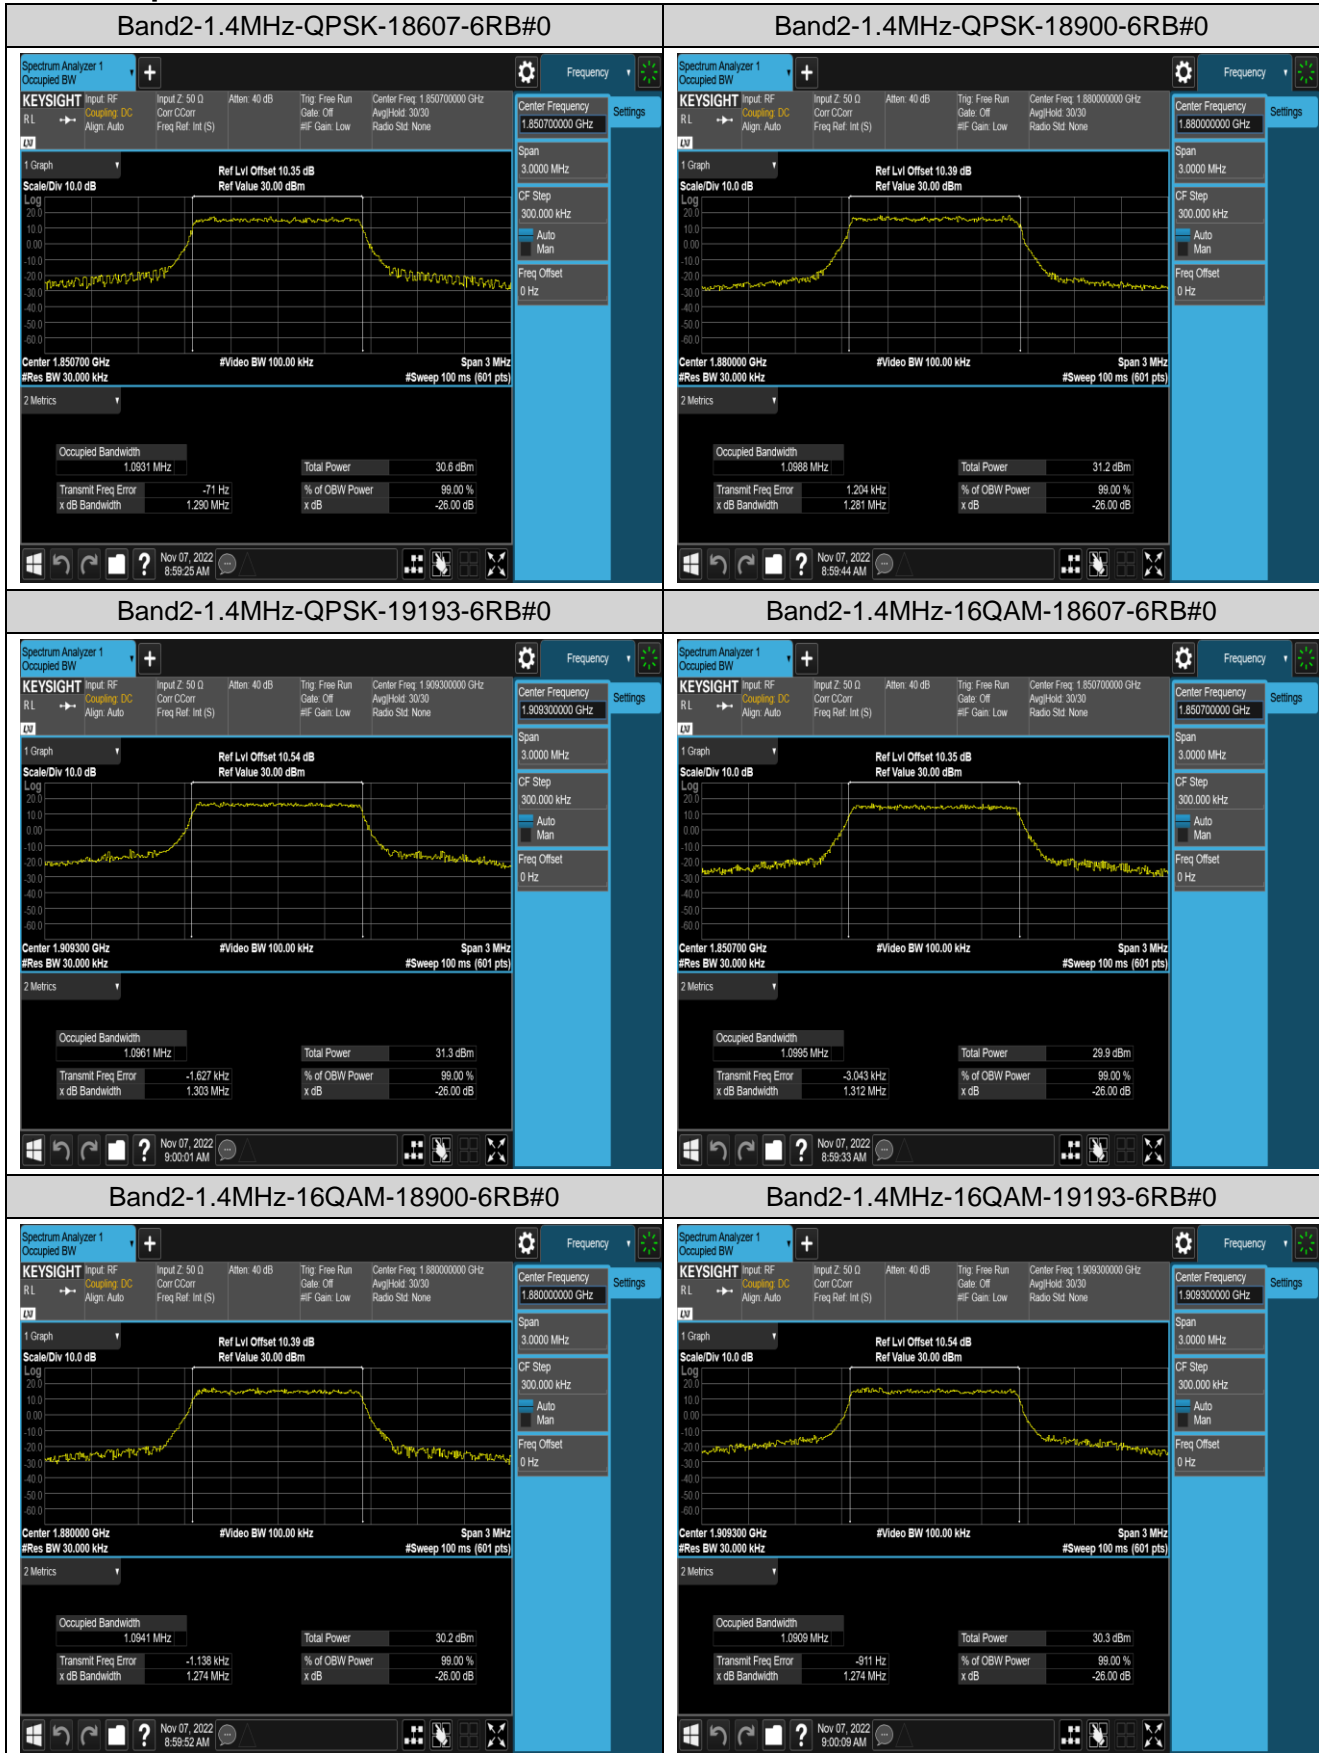

Test Graphs