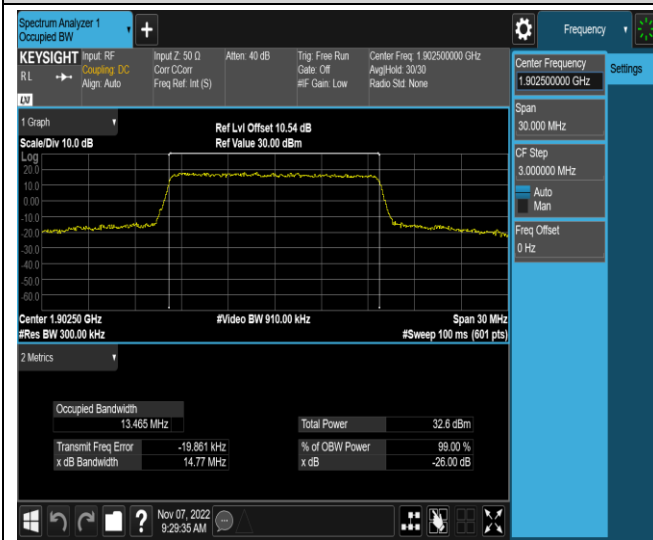

Band2-10MHz-64QAM-18900-50RB#0

Band2-10MHz-64QAM-19150-50RB#0

Band2-15MHz-QPSK-18675-75RB#0

Band2-15MHz-QPSK-18900-75RB#0

Band2-15MHz-QPSK-19125-75RB#0

Band2-15MHz-16QAM-18675-75RB#0

Band2-15MHz-16QAM-18900-75RB#0