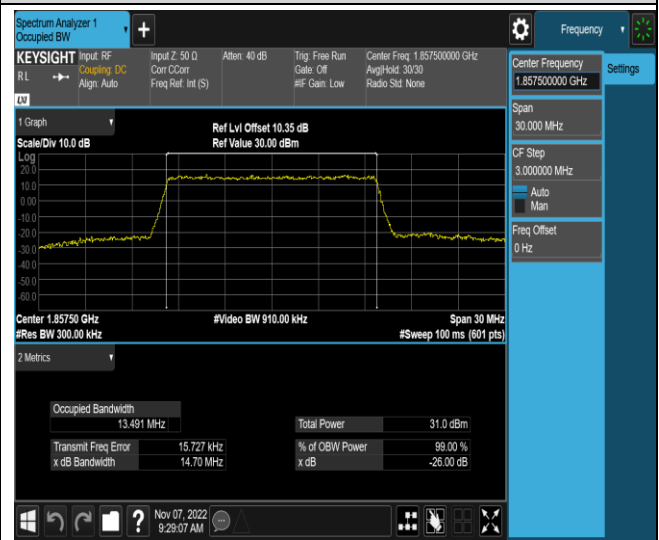

Band2-10MHz-64QAM-18900-50RB#0

Band2-10MHz-64QAM-19150-50RB#0

Band2-15MHz-QPSK-18675-75RB#0

Band2-15MHz-QPSK-18900-75RB#0

Band2-15MHz-QPSK-19125-75RB#0

Band2-15MHz-16QAM-18675-75RB#0

Band2-15MHz-16QAM-18900-75RB#0