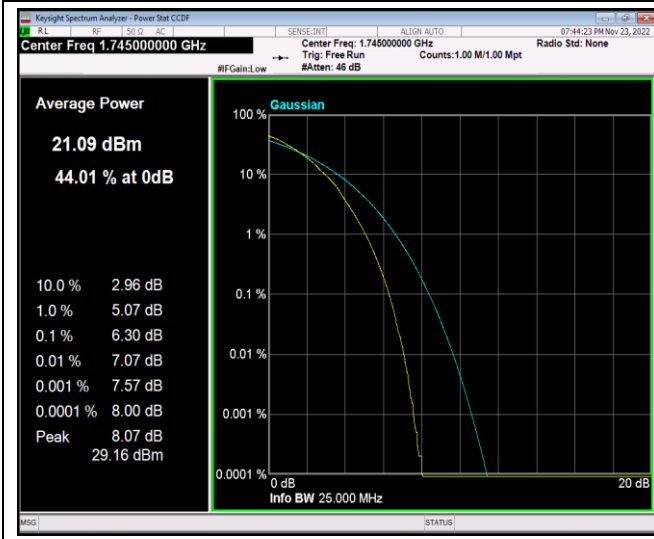

*Remark: All bandwidth and all modulation had been tested, but only the worst case data displayed in this report.*

Test Graphs

Band66-20MHz-64QAM-132322-100RB#0

## Appendix C: 26dB Bandwidth and Occupied Bandwidth