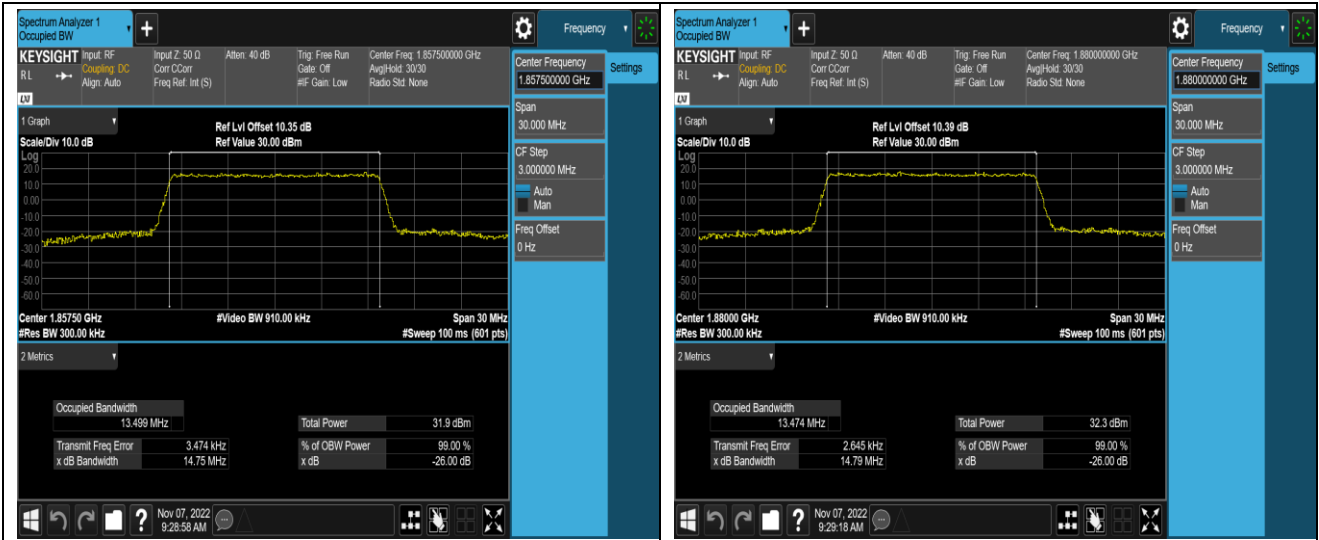

Band2-10MHz-64QAM-18900-50RB#0

Band2-10MHz-64QAM-19150-50RB#0

Band2-15MHz-QPSK-18675-75RB#0

Band2-15MHz-QPSK-18900-75RB#0

Band2-15MHz-QPSK-19125-75RB#0

Band2-15MHz-16QAM-18675-75RB#0

Band2-15MHz-16QAM-18900-75RB#0