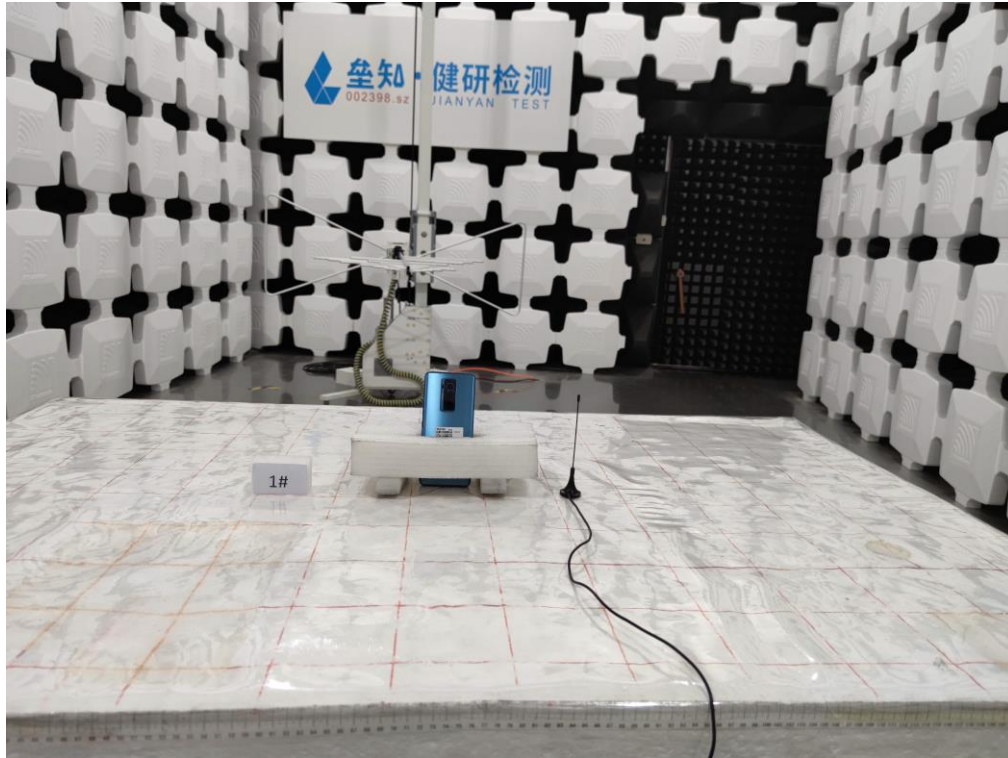

7 Test Setup Photo

Radiated Spurious Emission
Below 1GHz

Above 1GHz

8 EUT Constructional Details

Reference to the test report No. JYTSZB-R01-2100104.

-----End of report-----