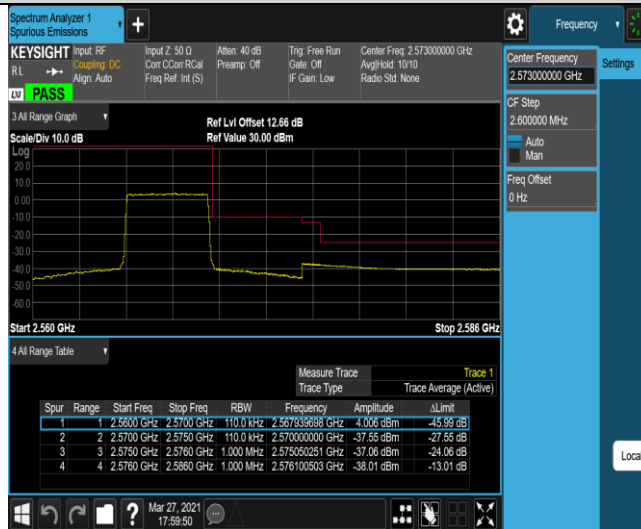

Band7-5MHz-QPSK-21425-1RB#24

Band7-5MHz-QPSK-21425-25RB#0

Band7-5MHz-16QAM-21425-1RB#0

Band7-5MHz-16QAM-21425-1RB#24

Band7-5MHz-16QAM-21425-25RB#0

Band38-5MHz-16QAM-37775-1RB#0

Band38-5MHz-16QAM-37775-1RB#24