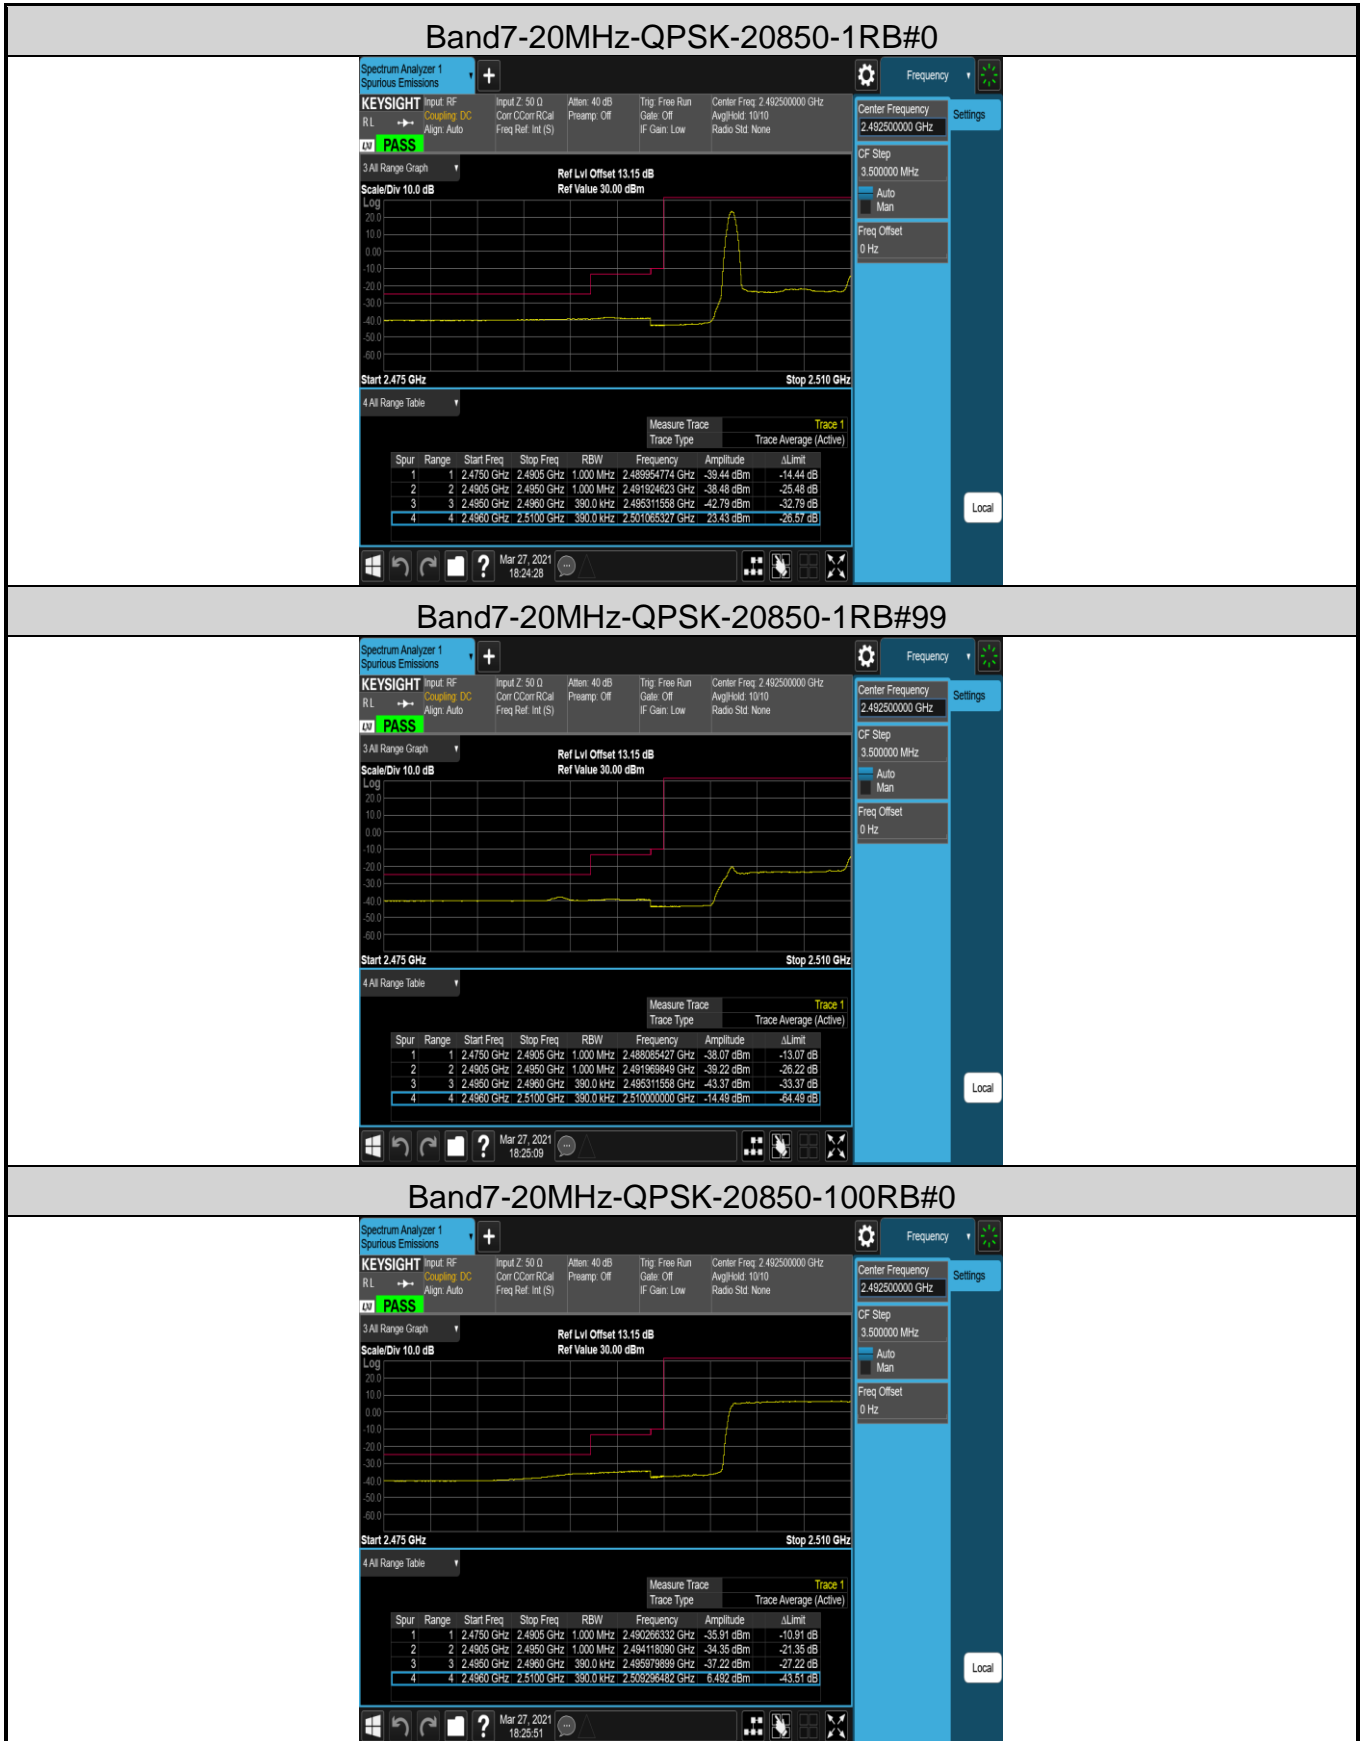

Band5-1.4MHz-QPSK-20643-1RB#0

Band5-1.4MHz-QPSK-20643-1RB#5

Band5-1.4MHz-QPSK-20643-6RB#0

Band5-1.4MHz-16QAM-20643-1RB#0

Band5-1.4MHz-16QAM-20643-1RB#5

Band5-1.4MHz-16QAM-20643-6RB#0

Band7-5MHz-QPSK-21425-1RB#0

Band7-5MHz-QPSK-21425-1RB#24

Band7-5MHz-QPSK-21425-25RB#0

Band7-5MHz-16QAM-21425-1RB#0

Band7-5MHz-16QAM-21425-1RB#24

Band7-5MHz-16QAM-21425-25RB#0

Band38-5MHz-16QAM-37775-1RB#0

Band38-5MHz-16QAM-37775-1RB#24

Band38-5MHz-16QAM-37775-25RB#0

Band38-5MHz-16QAM-38225-1RB#0

Band38-5MHz-16QAM-38225-1RB#24

Band38-5MHz-16QAM-38225-25RB#0

Band38-20MHz-QPSK-37850-1RB#0

Band38-20MHz-QPSK-37850-1RB#99

Band38-20MHz-QPSK-37850-100RB#0