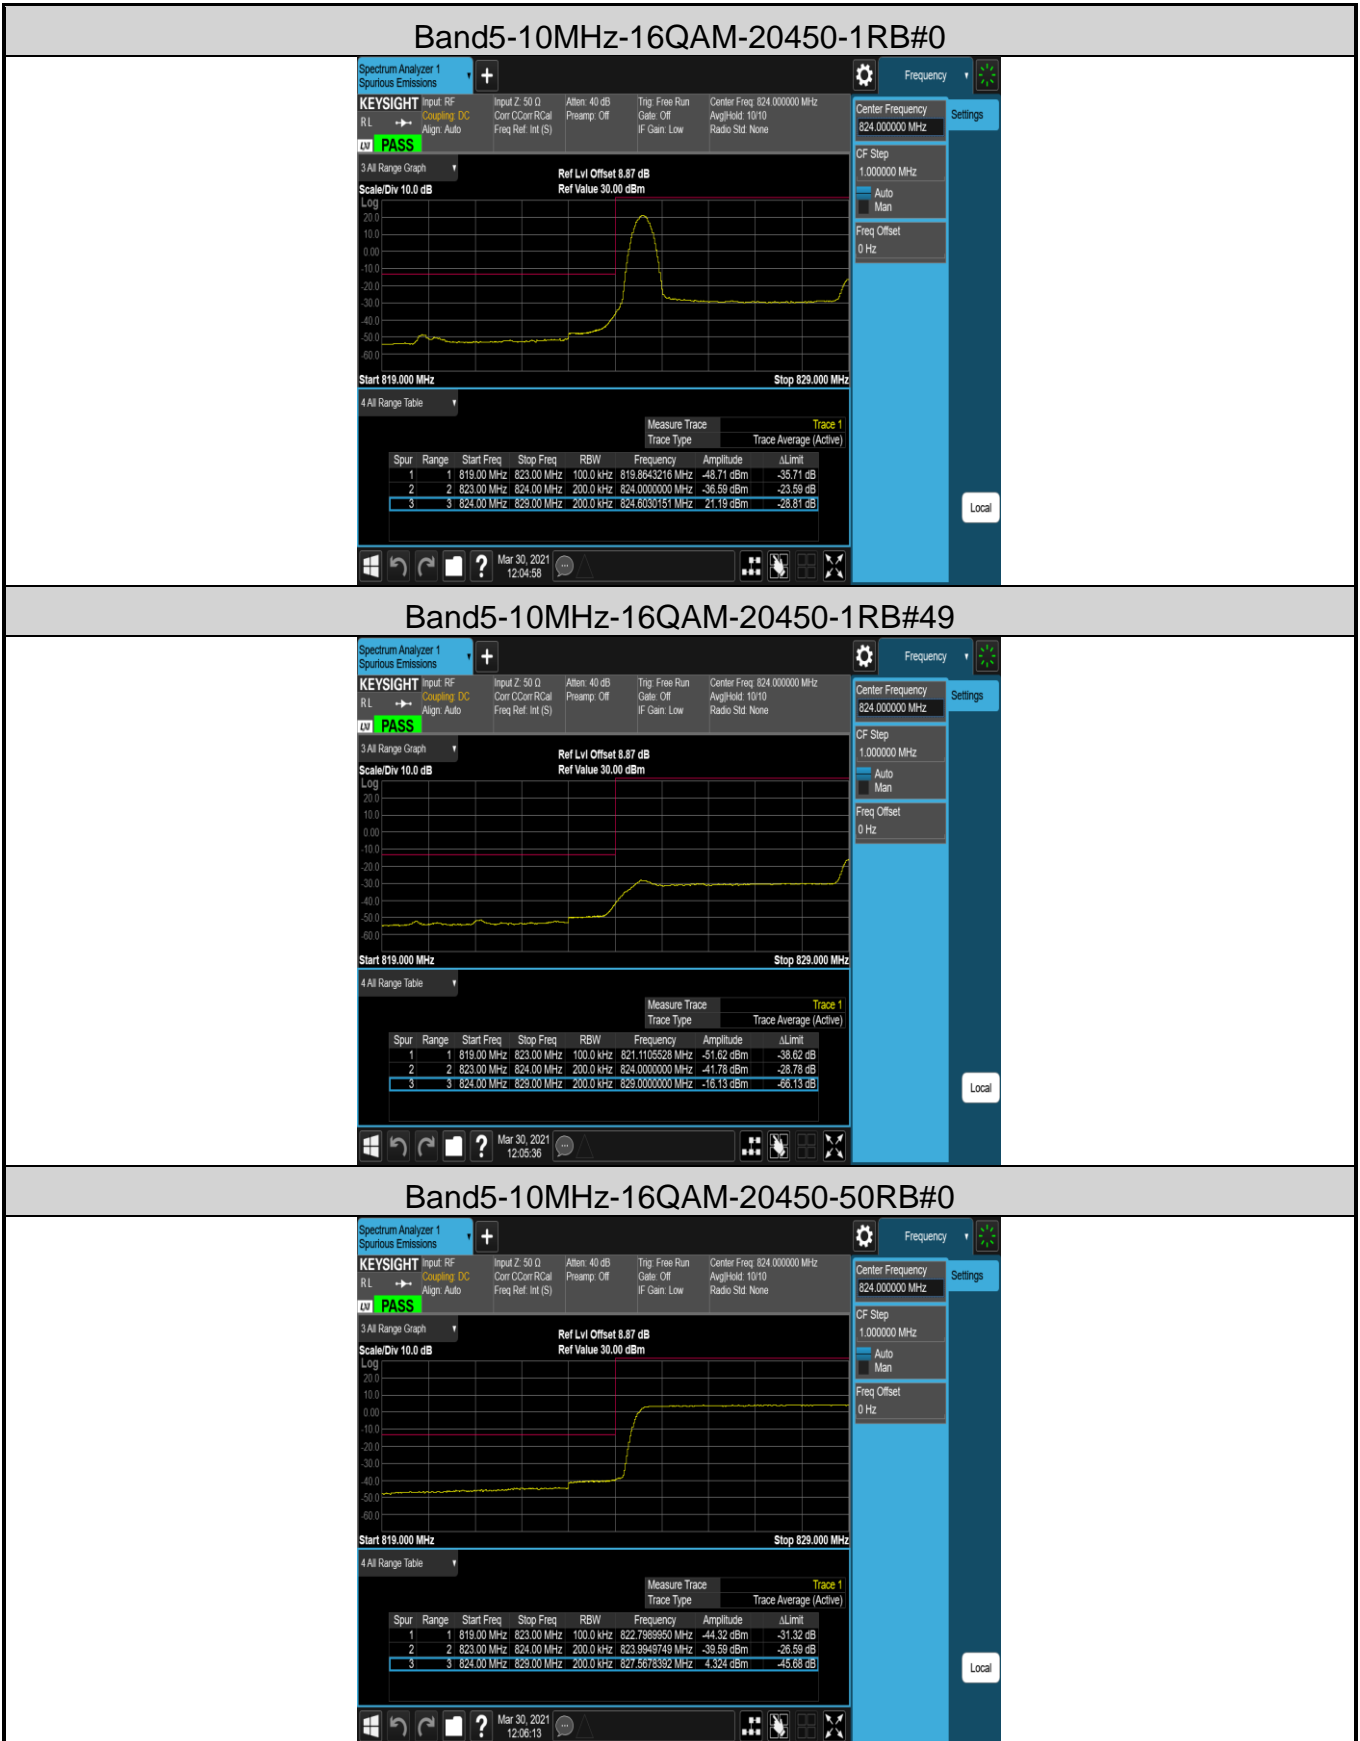

Band5-1.4MHz-QPSK-20643-1RB#0

Band5-1.4MHz-QPSK-20643-1RB#5

Band5-1.4MHz-QPSK-20643-6RB#0

Band5-1.4MHz-16QAM-20643-1RB#0

Band5-1.4MHz-16QAM-20643-1RB#5

Band5-1.4MHz-16QAM-20643-6RB#0

Band7-5MHz-QPSK-21425-1RB#0

Band7-5MHz-QPSK-21425-1RB#24

Band7-5MHz-QPSK-21425-25RB#0

Band7-5MHz-16QAM-21425-1RB#0

Band7-5MHz-16QAM-21425-1RB#24

Band7-5MHz-16QAM-21425-25RB#0

Band38-5MHz-16QAM-37775-1RB#0

Band38-5MHz-16QAM-37775-1RB#24