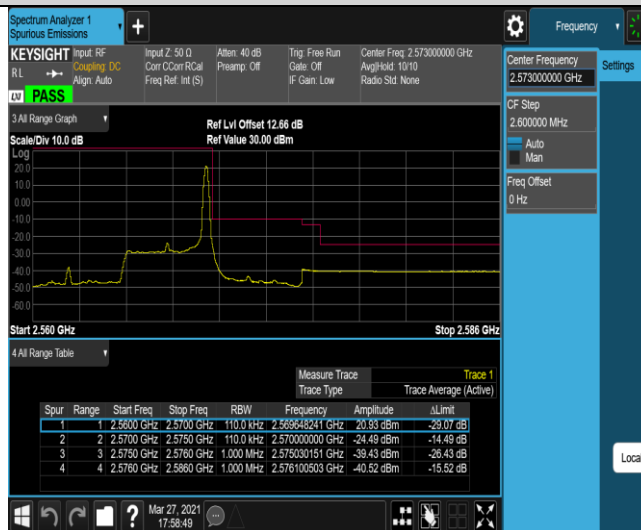

Band7-5MHz-QPSK-21425-1RB#24