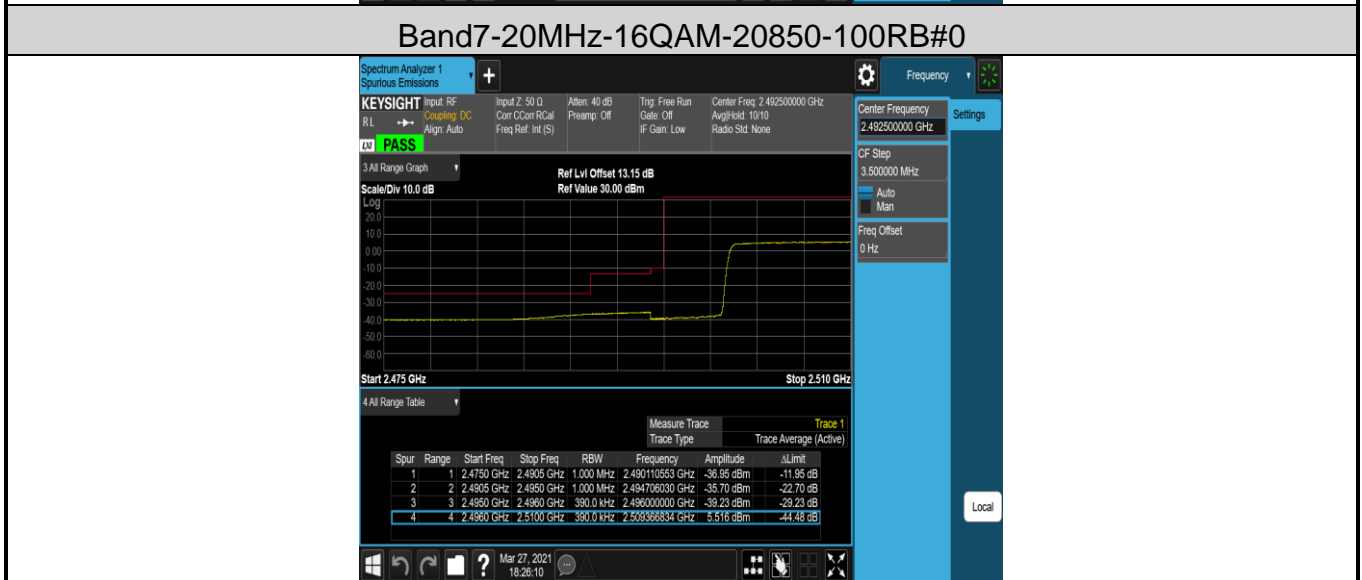

Band7-5MHz-QPSK-21425-1RB#24

Band7-5MHz-QPSK-21425-25RB#0

Band7-5MHz-16QAM-21425-1RB#0

Band7-5MHz-16QAM-21425-1RB#24

Band7-5MHz-16QAM-21425-25RB#0

Band38-5MHz-16QAM-37775-1RB#0

Band38-5MHz-16QAM-37775-1RB#24