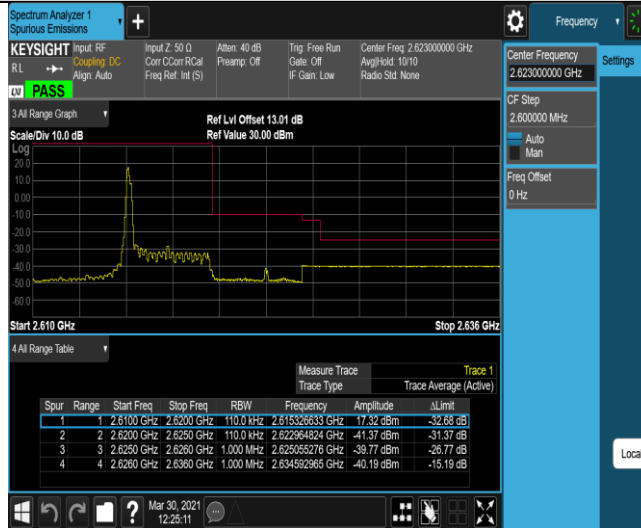

Band38-5MHz-16QAM-38225-1RB#0