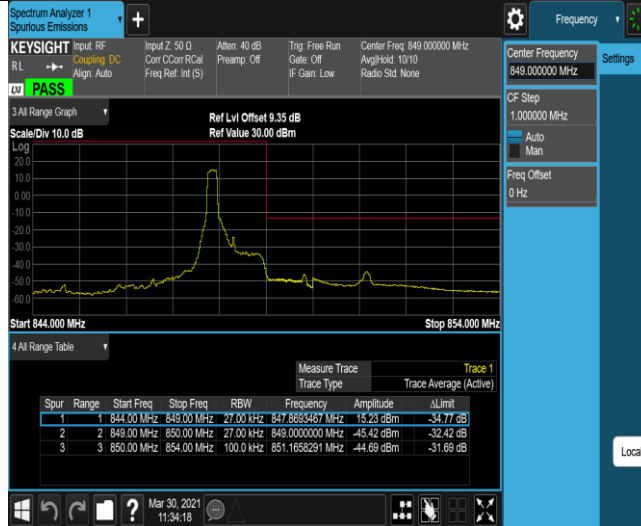

Band5-1.4MHz-QPSK-20643-1RB#0

Band5-1.4MHz-QPSK-20643-1RB#5

Band5-1.4MHz-QPSK-20643-6RB#0

Band5-1.4MHz-16QAM-20643-1RB#0

Band5-1.4MHz-16QAM-20643-1RB#5

Band5-1.4MHz-16QAM-20643-6RB#0

Band7-5MHz-QPSK-21425-1RB#0