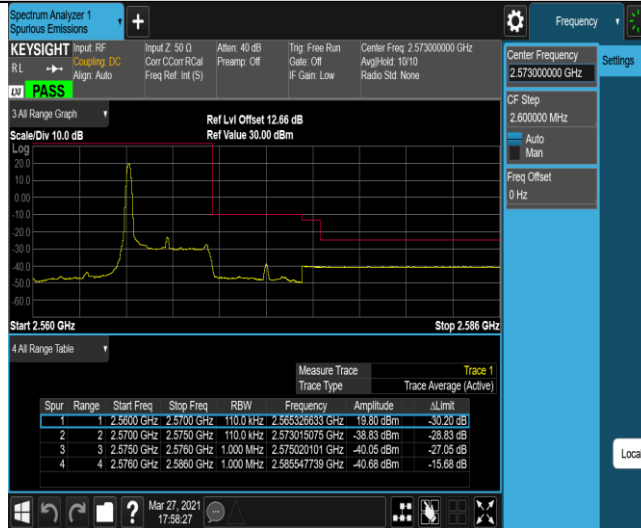

Band7-5MHz-QPSK-21425-1RB#24

Band7-5MHz-QPSK-21425-25RB#0

Band7-5MHz-16QAM-21425-1RB#0

Band7-5MHz-16QAM-21425-1RB#24

Band7-5MHz-16QAM-21425-25RB#0

Band38-5MHz-16QAM-37775-1RB#0

Band38-5MHz-16QAM-37775-1RB#24