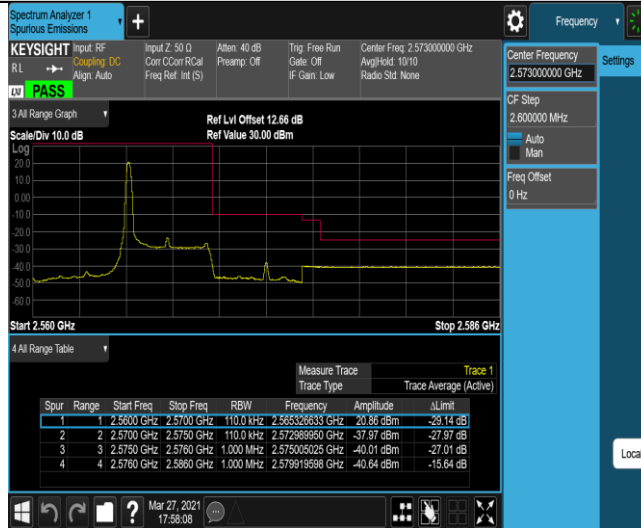

Band5-1.4MHz-QPSK-20643-1RB#0

Band5-1.4MHz-QPSK-20643-1RB#5

Band5-1.4MHz-QPSK-20643-6RB#0

Band5-1.4MHz-16QAM-20643-1RB#0

Band5-1.4MHz-16QAM-20643-1RB#5

Band5-1.4MHz-16QAM-20643-6RB#0

Band7-5MHz-QPSK-21425-1RB#0