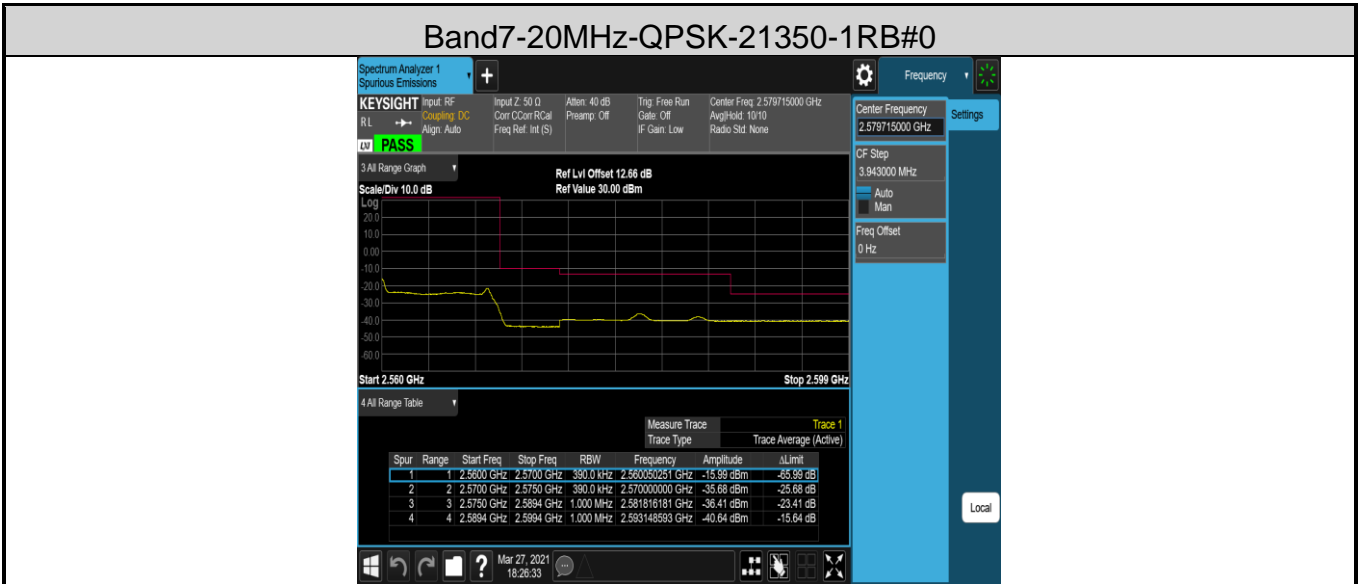

Band7-5MHz-QPSK-21425-1RB#24

Band7-5MHz-QPSK-21425-25RB#0

Band7-5MHz-16QAM-21425-1RB#0

Band7-5MHz-16QAM-21425-1RB#24

Band7-5MHz-16QAM-21425-25RB#0

Band38-5MHz-16QAM-37775-1RB#0

Band38-5MHz-16QAM-37775-1RB#24