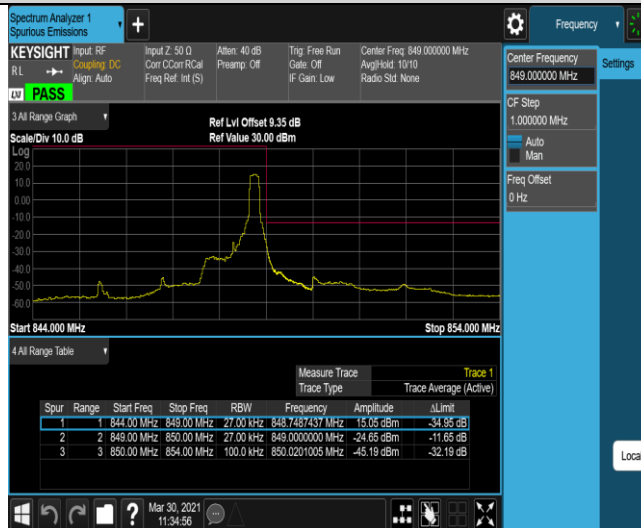

Band5-1.4MHz-QPSK-20643-1RB#0

Band5-1.4MHz-QPSK-20643-1RB#5

Band5-1.4MHz-QPSK-20643-6RB#0

Band5-1.4MHz-16QAM-20643-1RB#0

Band5-1.4MHz-16QAM-20643-1RB#5

Band5-1.4MHz-16QAM-20643-6RB#0

Band7-5MHz-QPSK-21425-1RB#0