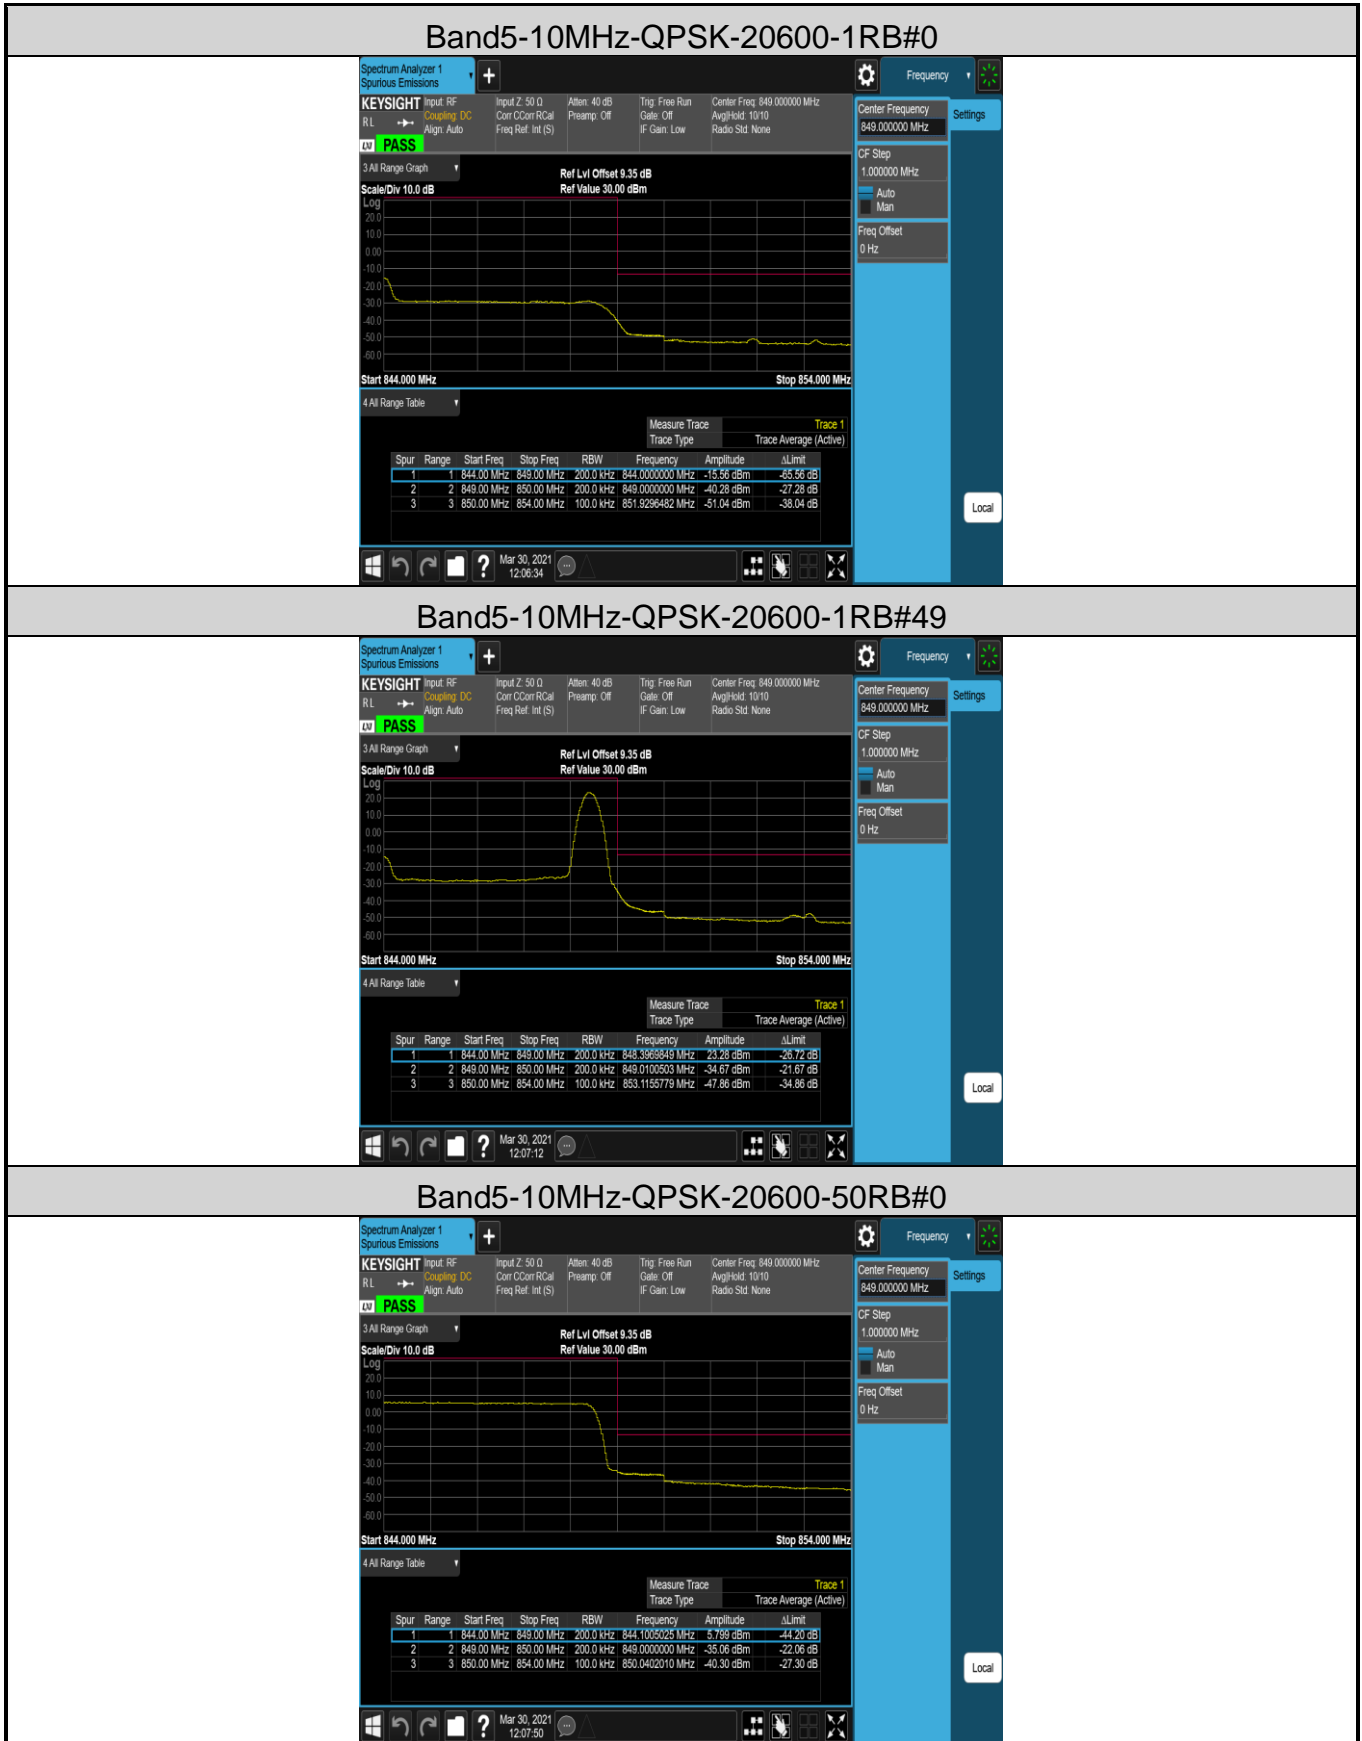

Band5-1.4MHz-QPSK-20643-1RB#0

Band5-1.4MHz-QPSK-20643-1RB#5

Band5-1.4MHz-QPSK-20643-6RB#0

Band5-1.4MHz-16QAM-20643-1RB#0

Band5-1.4MHz-16QAM-20643-1RB#5

Band5-1.4MHz-16QAM-20643-6RB#0

Band7-5MHz-QPSK-21425-1RB#0

Band7-5MHz-QPSK-21425-1RB#24

Band7-5MHz-QPSK-21425-25RB#0

Band7-5MHz-16QAM-21425-1RB#0

Band7-5MHz-16QAM-21425-1RB#24

Band7-5MHz-16QAM-21425-25RB#0

Band38-5MHz-16QAM-37775-1RB#0

Band38-5MHz-16QAM-37775-1RB#24