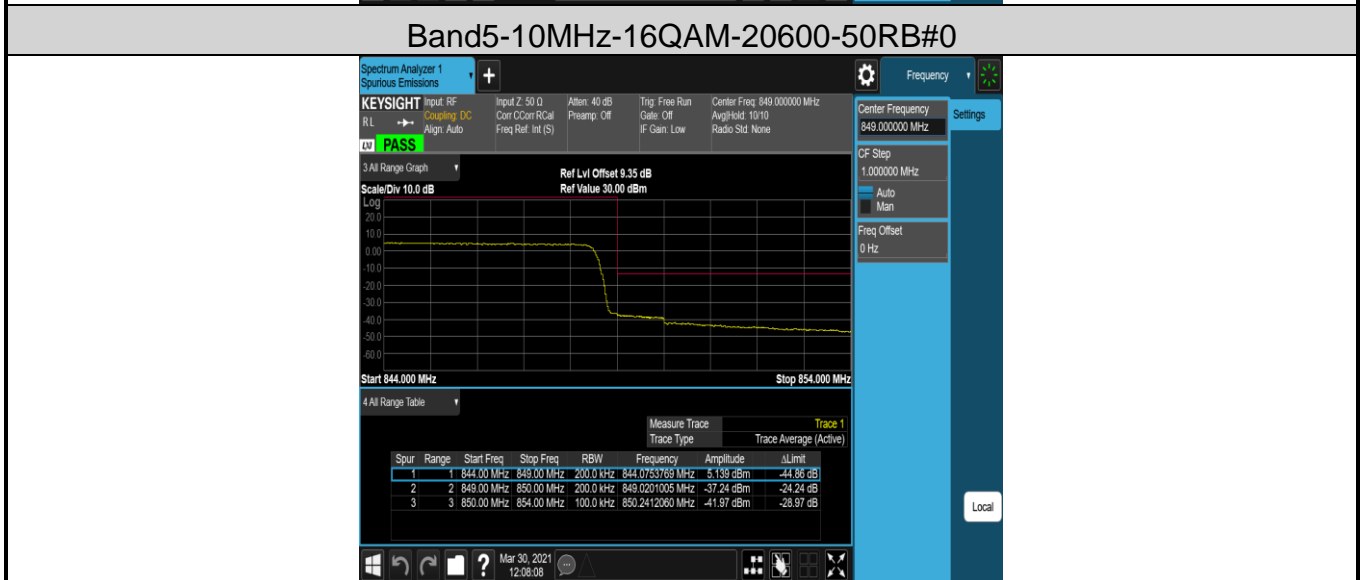

Band5-1.4MHz-QPSK-20643-1RB#0

Band5-1.4MHz-QPSK-20643-1RB#5

Band5-1.4MHz-QPSK-20643-6RB#0

Band5-1.4MHz-16QAM-20643-1RB#0

Band5-1.4MHz-16QAM-20643-1RB#5

Band5-1.4MHz-16QAM-20643-6RB#0

Band7-5MHz-QPSK-21425-1RB#0