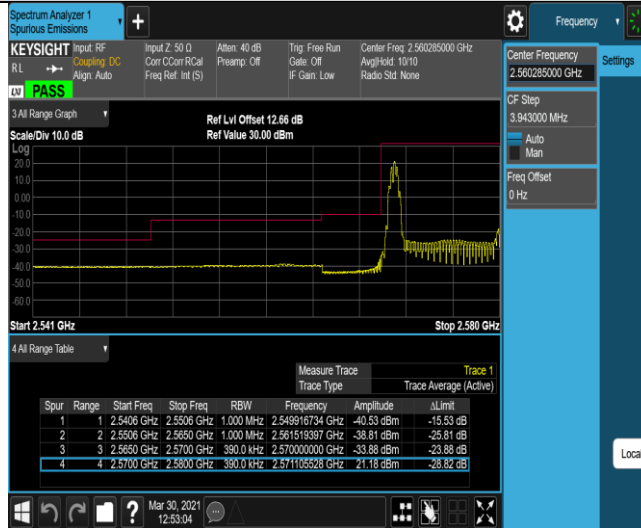

Band38-5MHz-16QAM-37775-25RB#0

Band38-5MHz-16QAM-38225-1RB#0

Band38-5MHz-16QAM-38225-1RB#24

Band38-5MHz-16QAM-38225-25RB#0

Band38-20MHz-QPSK-37850-1RB#0

Band38-20MHz-QPSK-37850-1RB#99

Band38-20MHz-QPSK-37850-100RB#0