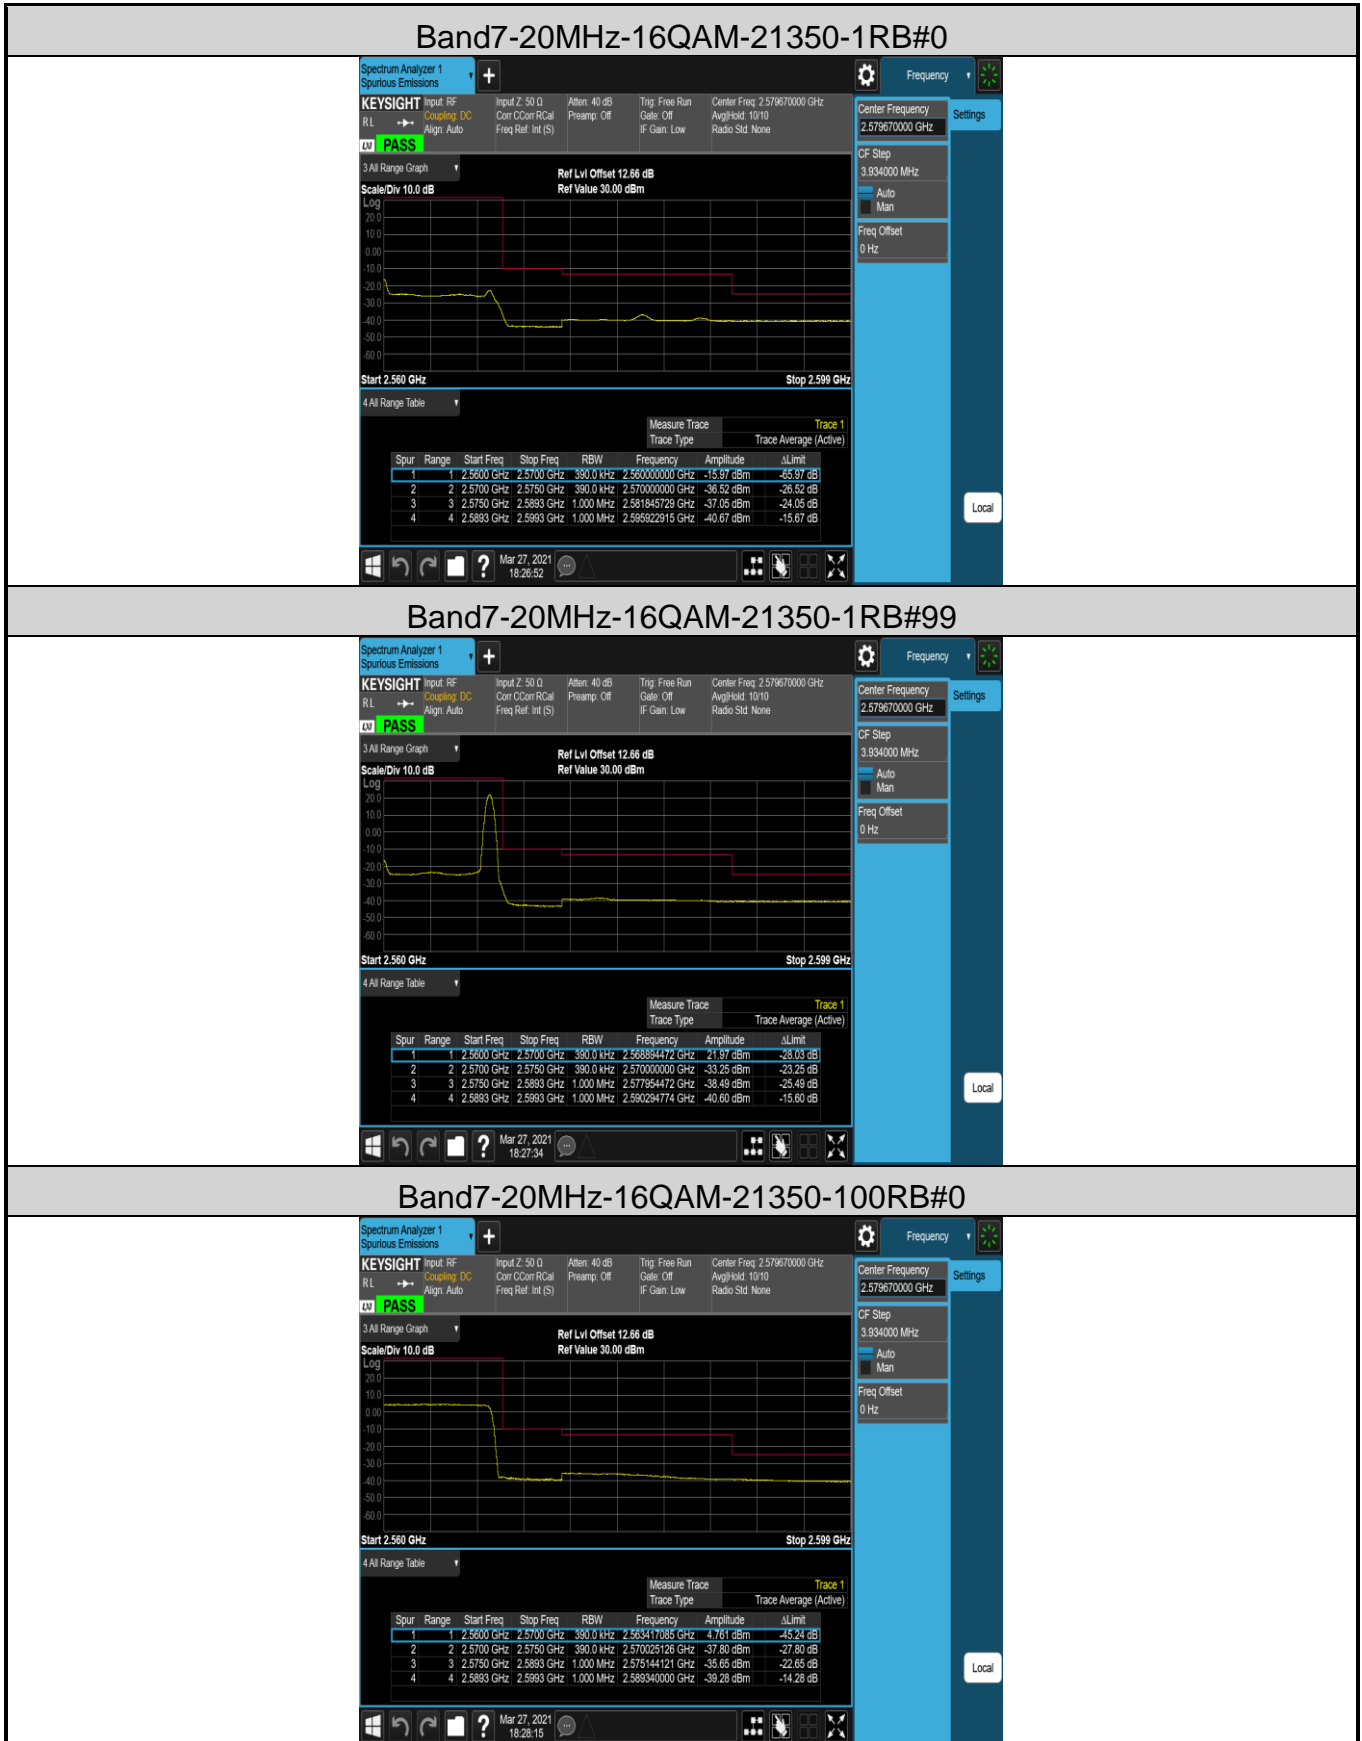

Band5-1.4MHz-QPSK-20643-1RB#0

Band5-1.4MHz-QPSK-20643-1RB#5

Band5-1.4MHz-QPSK-20643-6RB#0

Band5-1.4MHz-16QAM-20643-1RB#0

Band5-1.4MHz-16QAM-20643-1RB#5

Band5-1.4MHz-16QAM-20643-6RB#0

Band7-5MHz-QPSK-21425-1RB#0

Band7-5MHz-QPSK-21425-1RB#24

Band7-5MHz-QPSK-21425-25RB#0

Band7-5MHz-16QAM-21425-1RB#0

Band7-5MHz-16QAM-21425-1RB#24

Band7-5MHz-16QAM-21425-25RB#0

Band38-5MHz-16QAM-37775-1RB#0

Band38-5MHz-16QAM-37775-1RB#24

Band38-5MHz-16QAM-37775-25RB#0

Band38-5MHz-16QAM-38225-1RB#0

Band38-5MHz-16QAM-38225-1RB#24

Band38-5MHz-16QAM-38225-25RB#0

Band38-20MHz-QPSK-37850-1RB#0

Band38-20MHz-QPSK-37850-1RB#99

Band38-20MHz-QPSK-37850-100RB#0