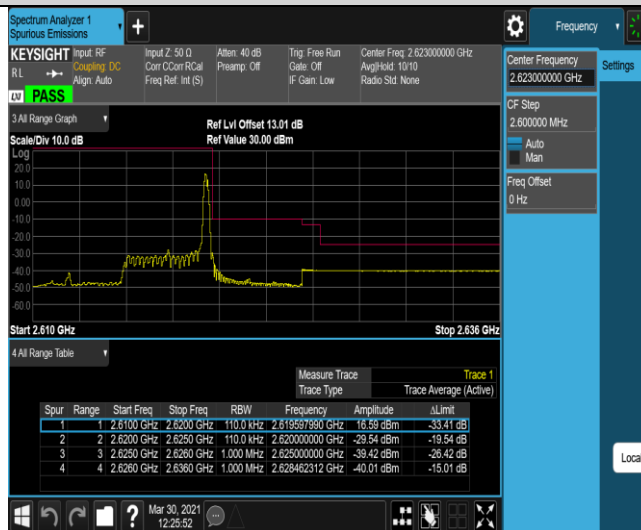

Band38-5MHz-16QAM-38225-1RB#24