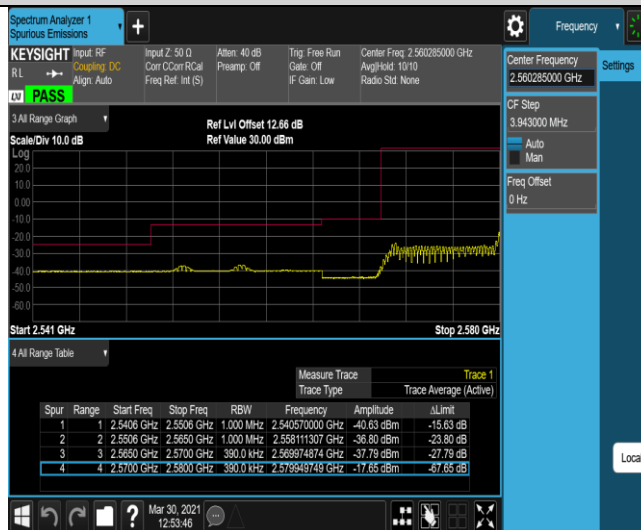

Band38-5MHz-16QAM-37775-25RB#0

Band38-5MHz-16QAM-38225-1RB#0

Band38-5MHz-16QAM-38225-1RB#24

Band38-5MHz-16QAM-38225-25RB#0

Band38-20MHz-QPSK-37850-1RB#0

Band38-20MHz-QPSK-37850-1RB#99

Band38-20MHz-QPSK-37850-100RB#0