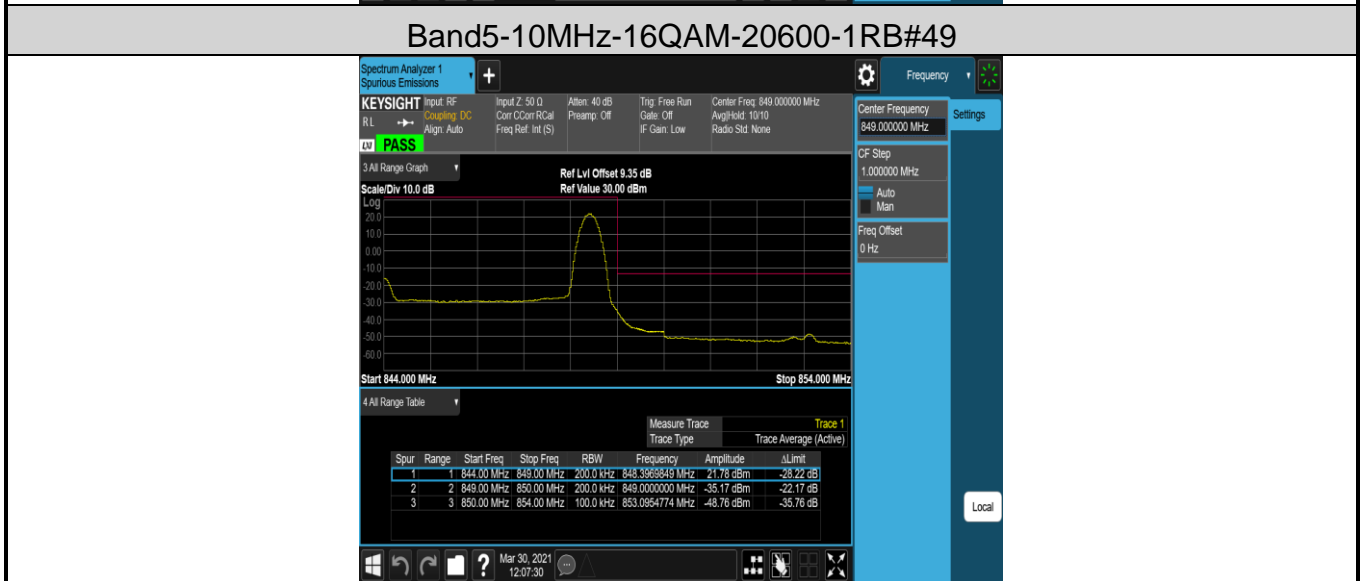

Band5-1.4MHz-QPSK-20643-1RB#0

Band5-1.4MHz-QPSK-20643-1RB#5

Band5-1.4MHz-QPSK-20643-6RB#0

Band5-1.4MHz-16QAM-20643-1RB#0

Band5-1.4MHz-16QAM-20643-1RB#5

Band5-1.4MHz-16QAM-20643-6RB#0

Band7-5MHz-QPSK-21425-1RB#0