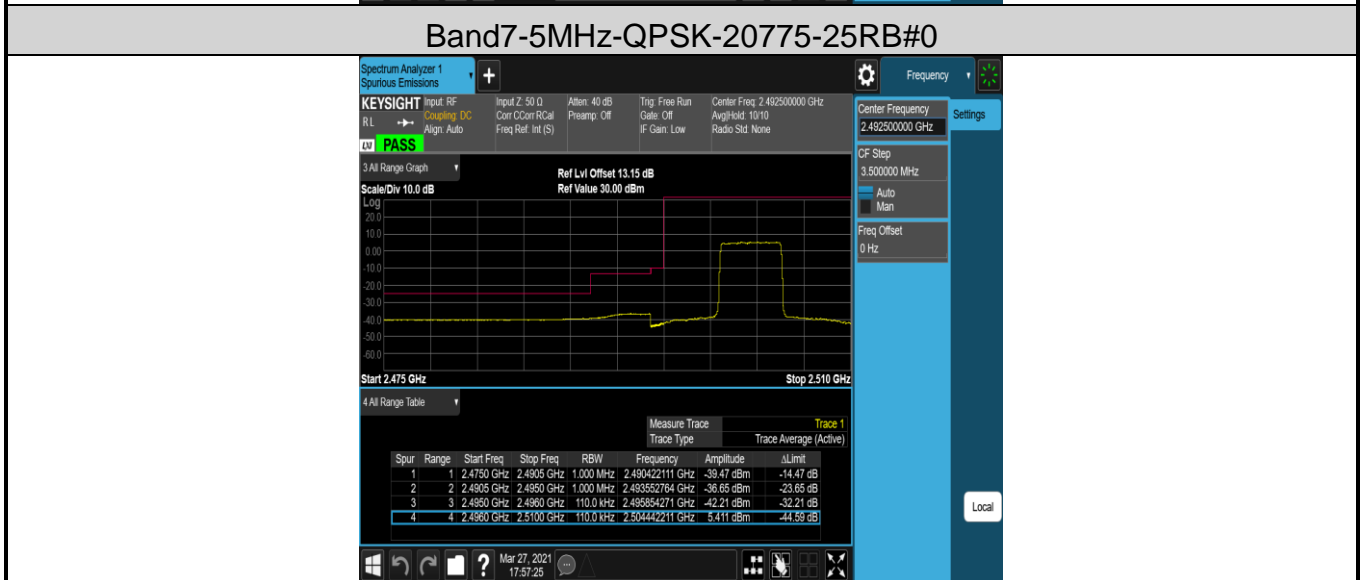

Band5-1.4MHz-QPSK-20643-1RB#0

Band5-1.4MHz-QPSK-20643-1RB#5

Band5-1.4MHz-QPSK-20643-6RB#0

Band5-1.4MHz-16QAM-20643-1RB#0

Band5-1.4MHz-16QAM-20643-1RB#5

Band5-1.4MHz-16QAM-20643-6RB#0

Band7-5MHz-QPSK-21425-1RB#0