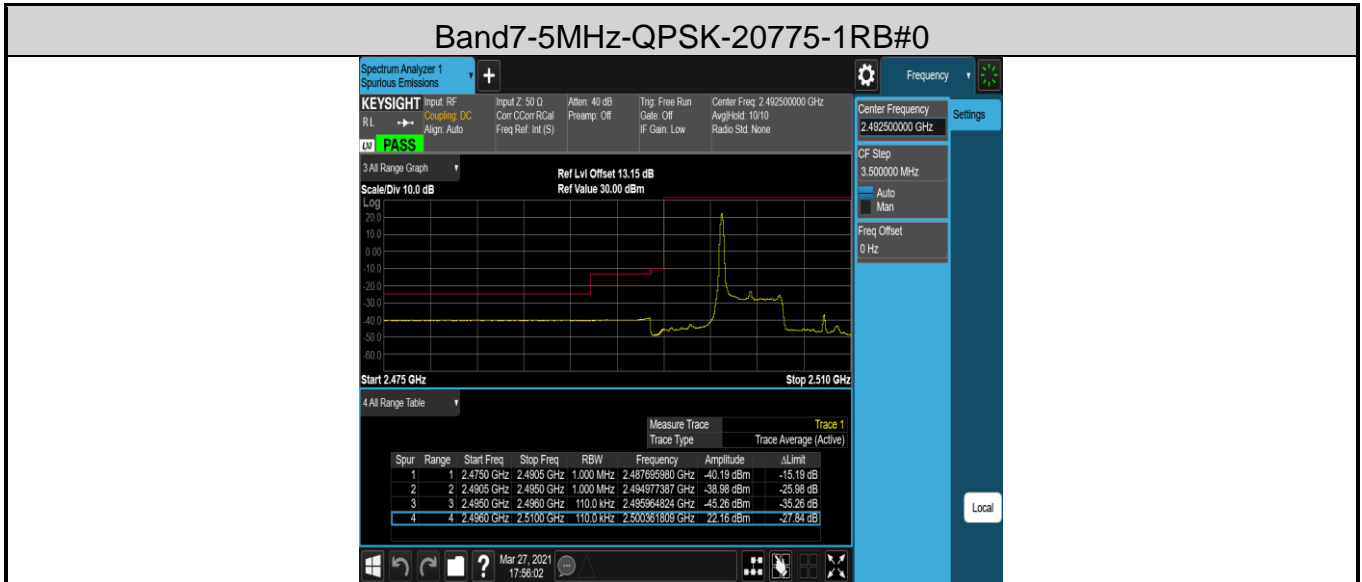

Band5-1.4MHz-QPSK-20643-1RB#0

Band5-1.4MHz-QPSK-20643-1RB#5

Band5-1.4MHz-QPSK-20643-6RB#0

Band5-1.4MHz-16QAM-20643-1RB#0

Band5-1.4MHz-16QAM-20643-1RB#5

Band5-1.4MHz-16QAM-20643-6RB#0

Band7-5MHz-QPSK-21425-1RB#0