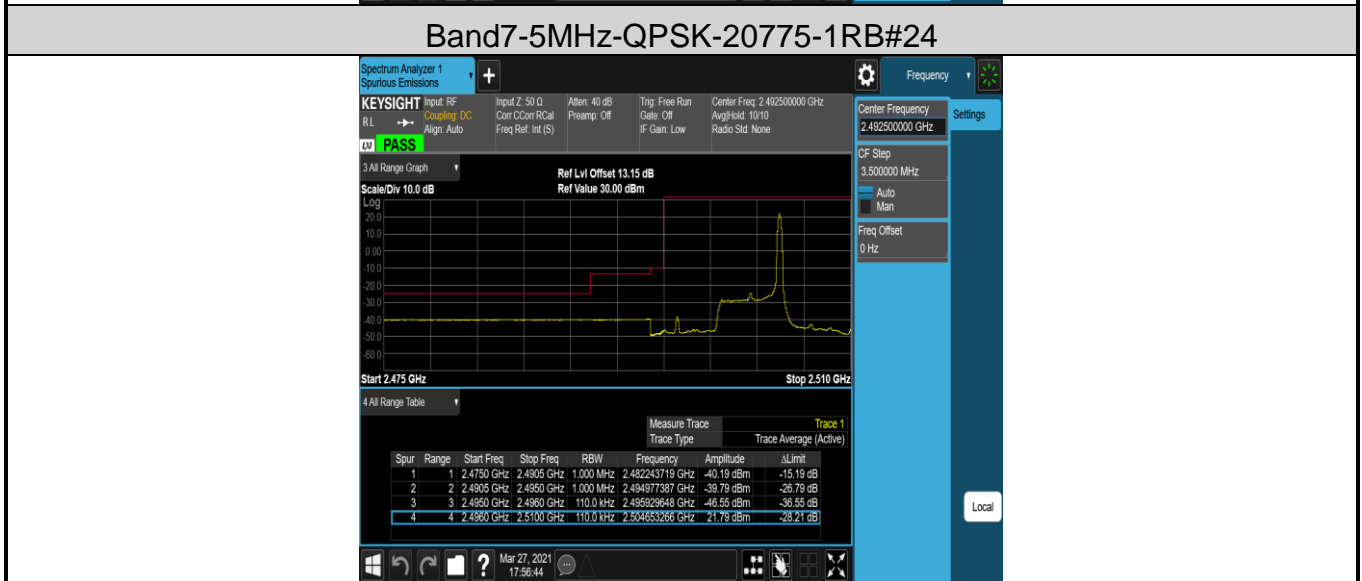

Band5-1.4MHz-QPSK-20643-1RB#0

Band5-1.4MHz-QPSK-20643-1RB#5

Band5-1.4MHz-QPSK-20643-6RB#0

Band5-1.4MHz-16QAM-20643-1RB#0

Band5-1.4MHz-16QAM-20643-1RB#5

Band5-1.4MHz-16QAM-20643-6RB#0

Band7-5MHz-QPSK-21425-1RB#0