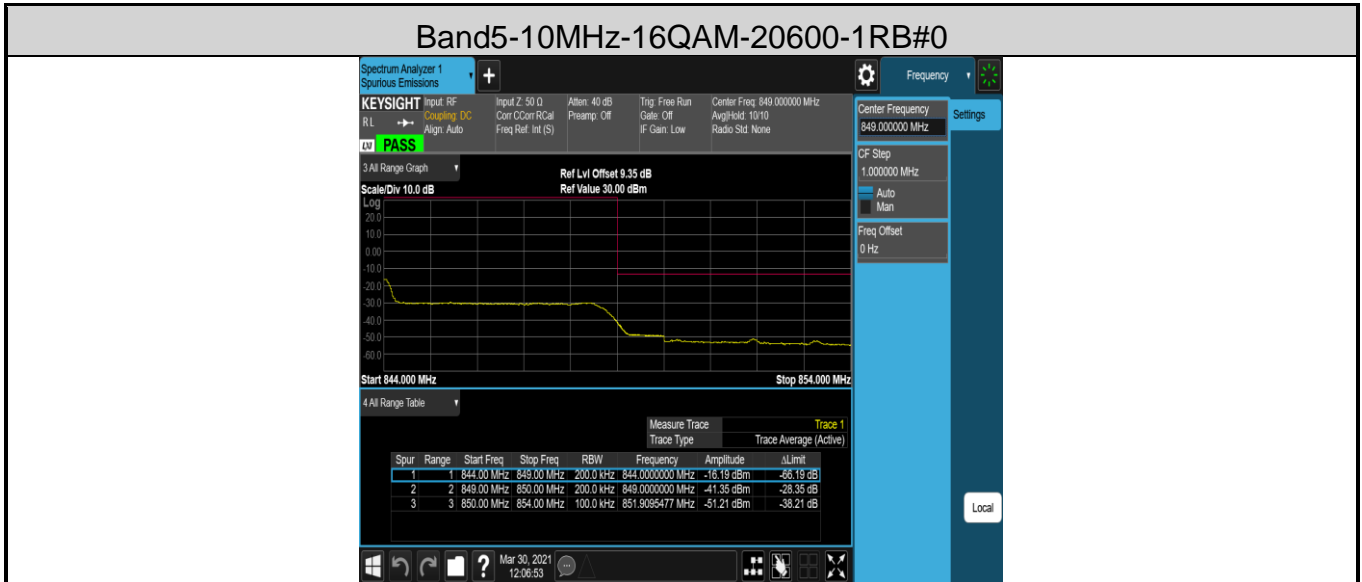

Band5-1.4MHz-QPSK-20643-1RB#0

Band5-1.4MHz-QPSK-20643-1RB#5

Band5-1.4MHz-QPSK-20643-6RB#0

Band5-1.4MHz-16QAM-20643-1RB#0

Band5-1.4MHz-16QAM-20643-1RB#5

Band5-1.4MHz-16QAM-20643-6RB#0

Band7-5MHz-QPSK-21425-1RB#0