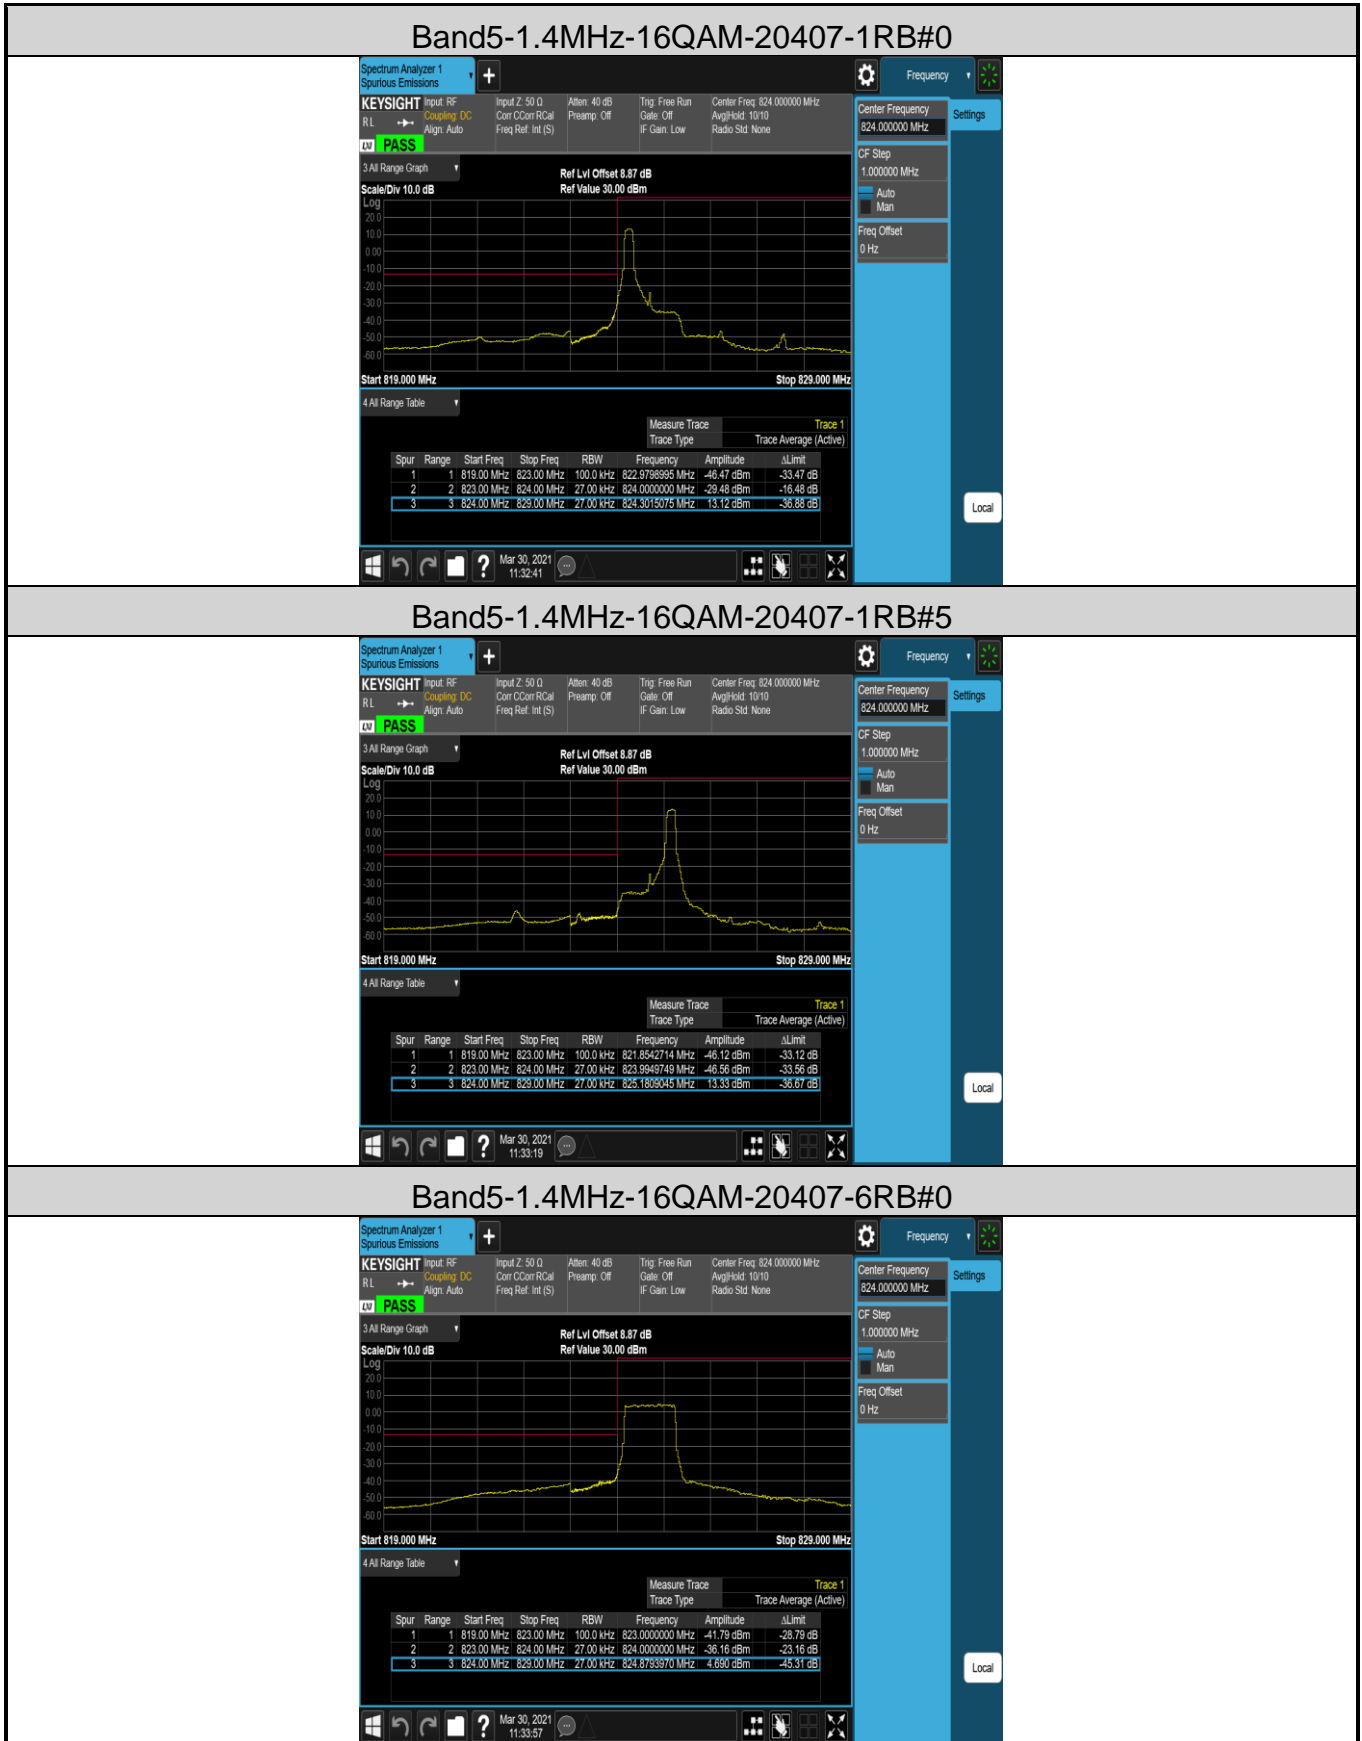

Band5-1.4MHz-QPSK-20643-1RB#0

Band5-1.4MHz-QPSK-20643-1RB#5

Band5-1.4MHz-QPSK-20643-6RB#0

Band5-1.4MHz-16QAM-20643-1RB#0

Band5-1.4MHz-16QAM-20643-1RB#5

Band5-1.4MHz-16QAM-20643-6RB#0

Band7-5MHz-QPSK-21425-1RB#0