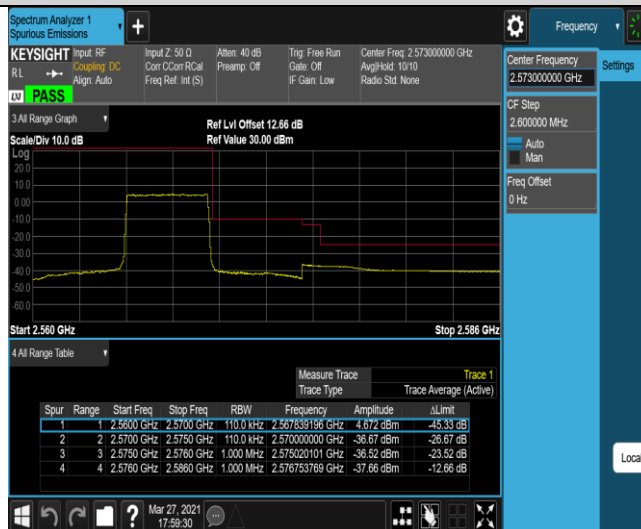

Band7-5MHz-QPSK-21425-25RB#0