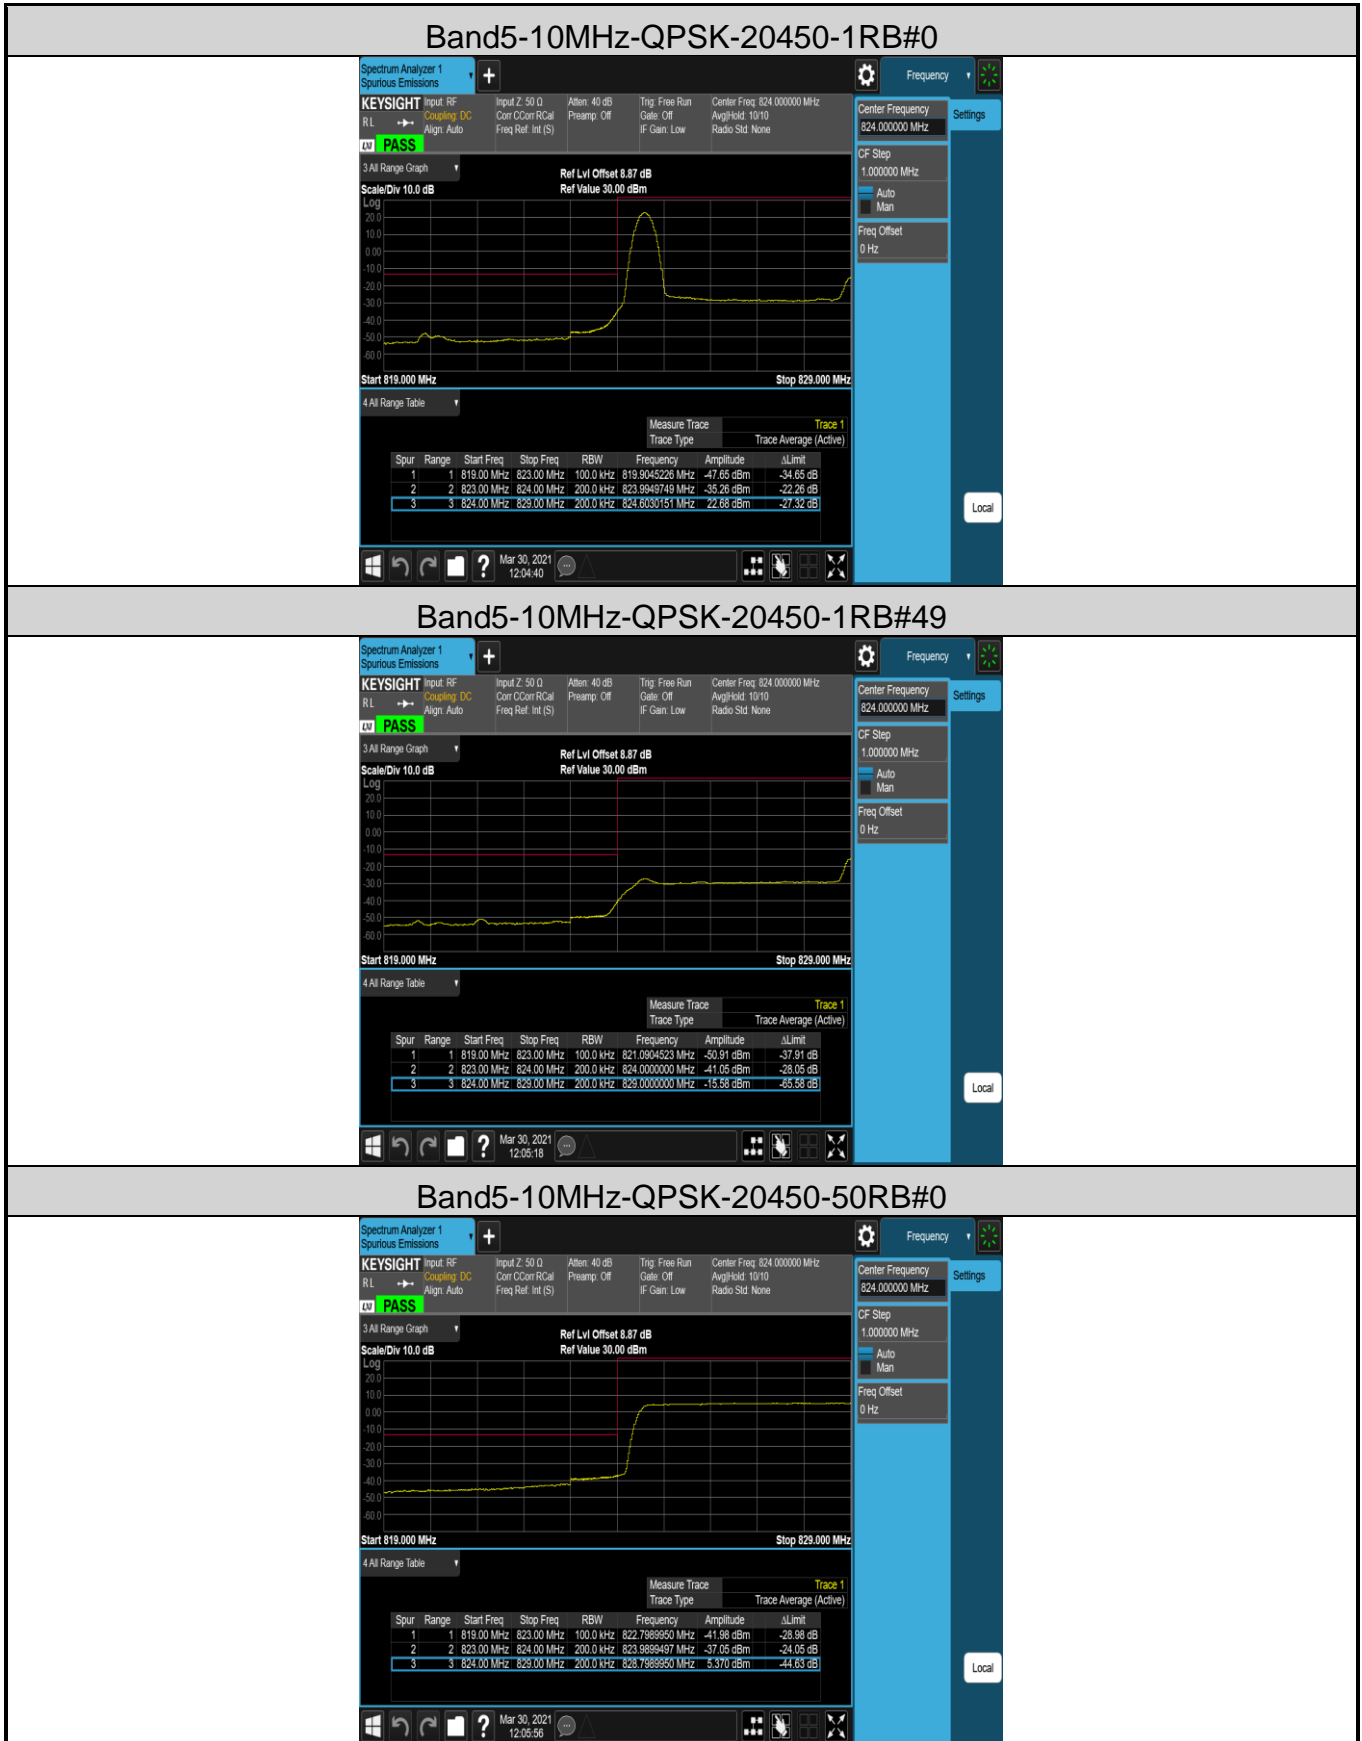

Band5-1.4MHz-QPSK-20643-1RB#0

Band5-1.4MHz-QPSK-20643-1RB#5

Band5-1.4MHz-QPSK-20643-6RB#0

Band5-1.4MHz-16QAM-20643-1RB#0

Band5-1.4MHz-16QAM-20643-1RB#5

Band5-1.4MHz-16QAM-20643-6RB#0

Band7-5MHz-QPSK-21425-1RB#0