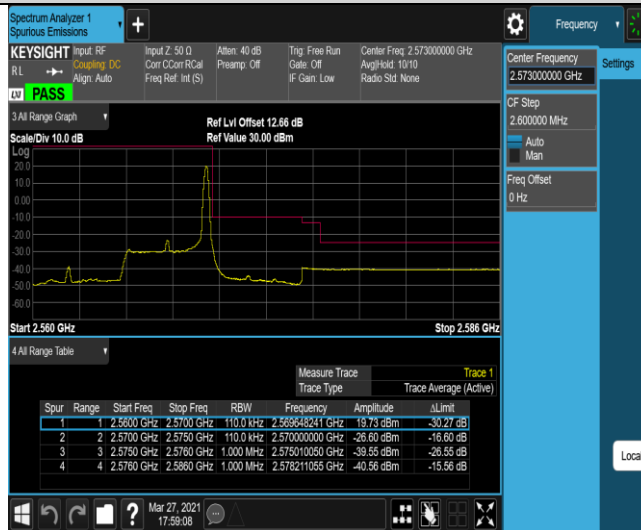

Band7-5MHz-QPSK-21425-1RB#24

Band7-5MHz-QPSK-21425-25RB#0

Band7-5MHz-16QAM-21425-1RB#0

Band7-5MHz-16QAM-21425-1RB#24

Band7-5MHz-16QAM-21425-25RB#0

Band38-5MHz-16QAM-37775-1RB#0

Band38-5MHz-16QAM-37775-1RB#24