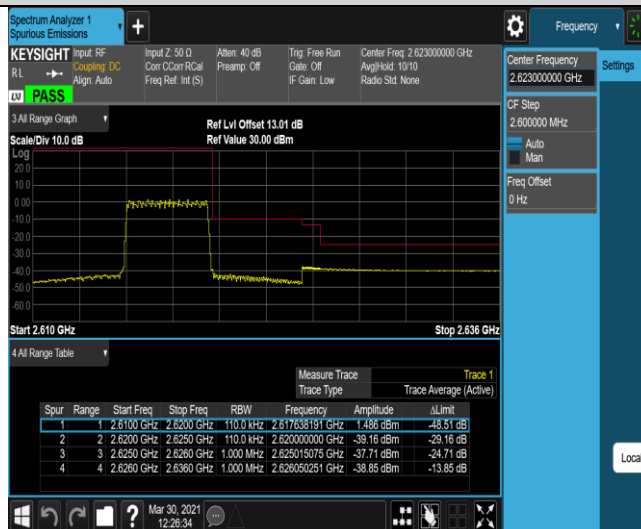

Band38-5MHz-16QAM-37775-25RB#0

Band38-5MHz-16QAM-38225-1RB#0

Band38-5MHz-16QAM-38225-1RB#24

Band38-5MHz-16QAM-38225-25RB#0

Band38-20MHz-QPSK-37850-1RB#0

Band38-20MHz-QPSK-37850-1RB#99

Band38-20MHz-QPSK-37850-100RB#0