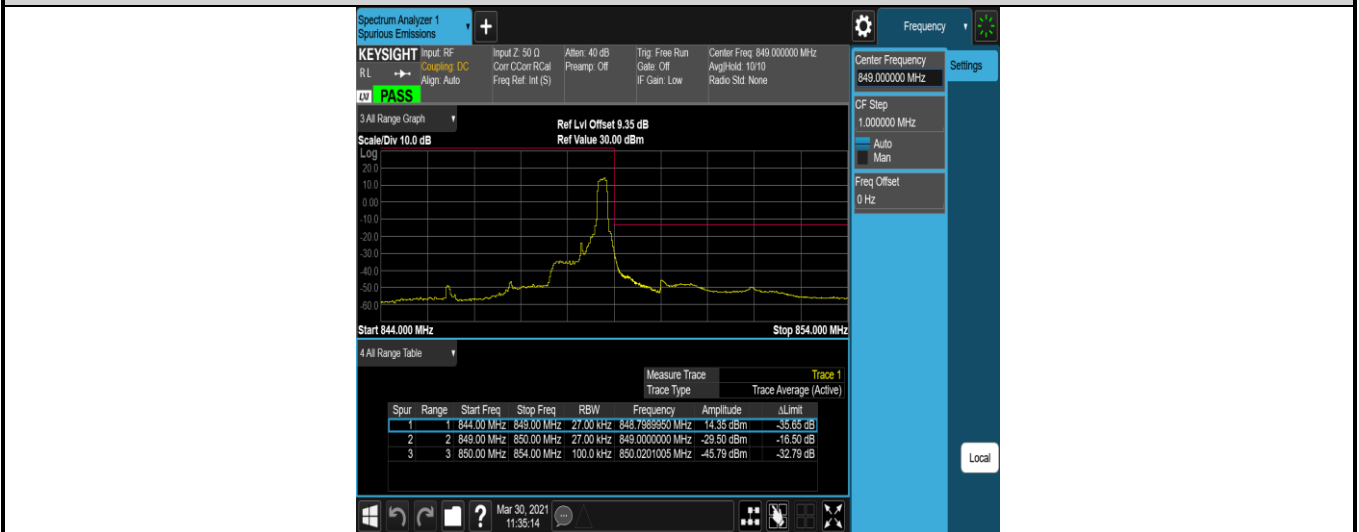

Band5-1.4MHz-QPSK-20643-1RB#0

Band5-1.4MHz-QPSK-20643-1RB#5

Band5-1.4MHz-QPSK-20643-6RB#0

Band5-1.4MHz-16QAM-20643-1RB#0

Band5-1.4MHz-16QAM-20643-1RB#5

Band5-1.4MHz-16QAM-20643-6RB#0

Band7-5MHz-QPSK-21425-1RB#0