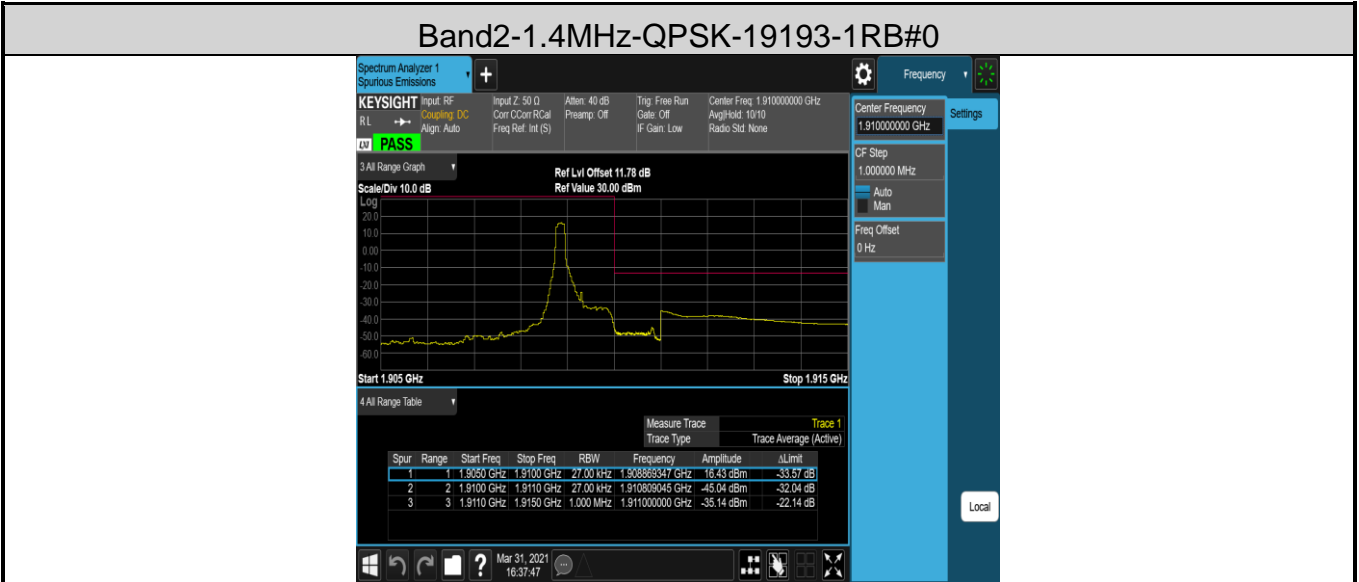

Band2-1.4MHz-QPSK-19193-1RB#0