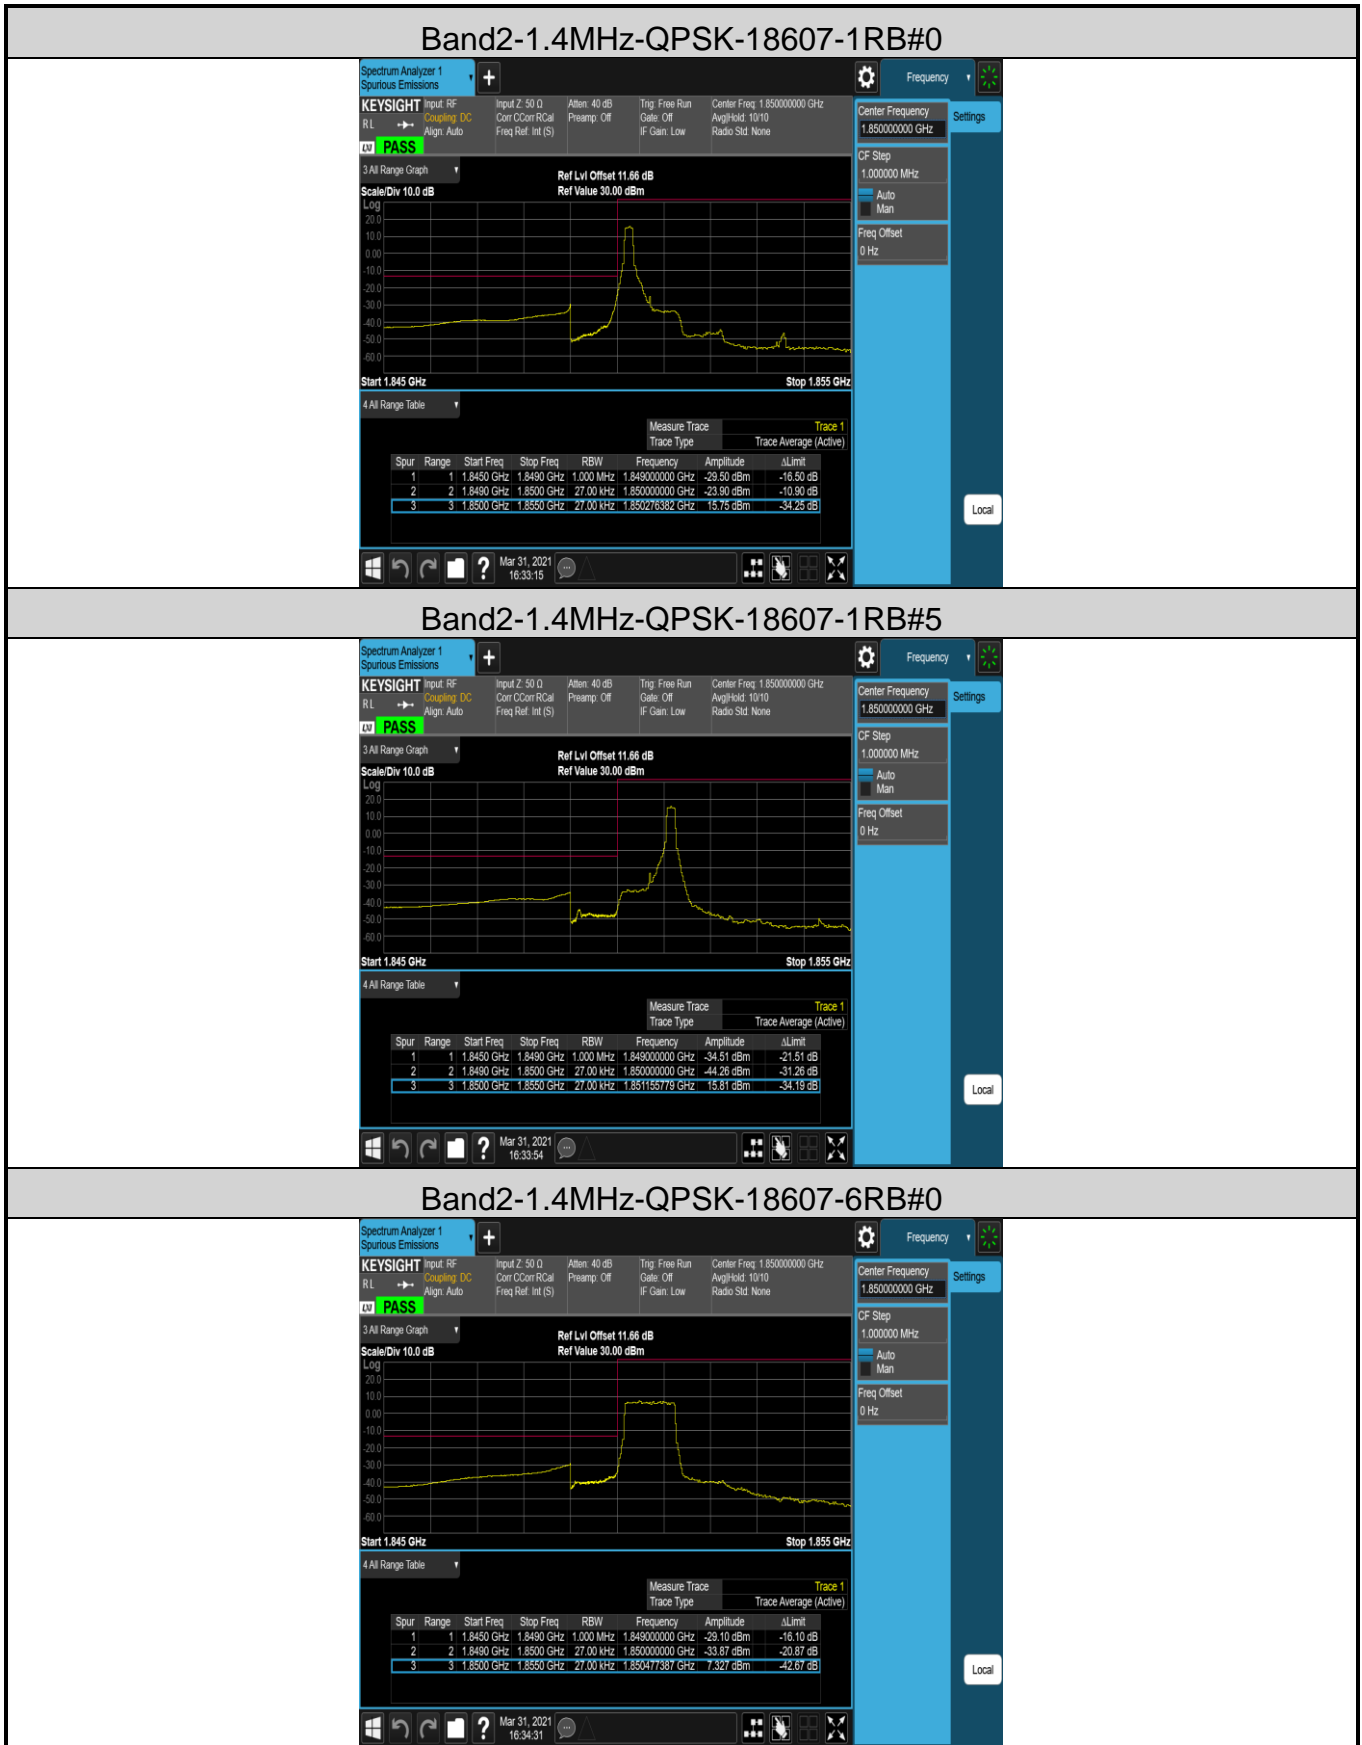

					42.79	
Band7	20MHz	QPSK	20850	1RB#99	-38.07,-39.22,- 43.37	PASS
Band7	20MHz	QPSK	20850	100RB#0	-35.91,-34.35,- 37.22	PASS
Band7	20MHz	QPSK	21350	1RB#0	-35.68,-36.41,- 40.64	PASS
Band7	20MHz	QPSK	21350	1RB#99	-32.49,-37.88,- 40.61	PASS
Band7	20MHz	QPSK	21350	100RB#0	-36.49,-34.34,- 38.77	PASS
Band7	20MHz	16QAM	20850	1RB#0	-39.66,-38.87,- 43.16	PASS
Band7	20MHz	16QAM	20850	1RB#99	-38.53,-39.39,- 43.42	PASS
Band7	20MHz	16QAM	20850	100RB#0	-36.95,-35.70,- 39.23	PASS
Band7	20MHz	16QAM	21350	1RB#0	-36.52,-37.05,- 40.67	PASS
Band7	20MHz	16QAM	21350	1RB#99	-33.25,-38.49,- 40.60	PASS
Band7	20MHz	16QAM	21350	100RB#0	-37.80,-35.65,- 39.28	PASS
Band38	5MHz	QPSK	37775	1RB#0	-40.37,-39.78,- 28.12	PASS
Band38	5MHz	QPSK	37775	1RB#24	-40.58,-40.09,- 40.53	PASS
Band38	5MHz	QPSK	37775	25RB#0	-38.72,-38.15,- 37.76	PASS
Band38	5MHz	QPSK	38225	1RB#0	-41.00,-39.77,- 40.17	PASS
Band38	5MHz	QPSK	38225	1RB#24	-27.38,-39.31,- 39.98	PASS
Band38	5MHz	QPSK	38225	25RB#0	-38.48,-37.24,- 37.90	PASS
Band38	5MHz	16QAM	37775	1RB#0	-40.48,-39.80,- 31.92	PASS
Band38	5MHz	16QAM	37775	1RB#24	-40.65,-40.20,- 40.88	PASS
Band38	5MHz	16QAM	37775	25RB#0	-39.24,-38.32,- 38.91	PASS
Band38	5MHz	16QAM	38225	1RB#0	-41.37,-39.77,- 40.19	PASS
Band38	5MHz	16QAM	38225	1RB#24	-29.54,-39.42,- 40.01	PASS
Band38	5MHz	16QAM	38225	25RB#0	-39.16,-37.71,- 38.85	PASS
Band38	20MHz	QPSK	37850	1RB#0	-40.53,-38.81,- 33.88	PASS
Band38	20MHz	QPSK	37850	1RB#99	-40.63,-36.80,- 37.79	PASS
Band38	20MHz	QPSK	37850	100RB#0	-38.76,-35.93,-	PASS

Test plots as below: