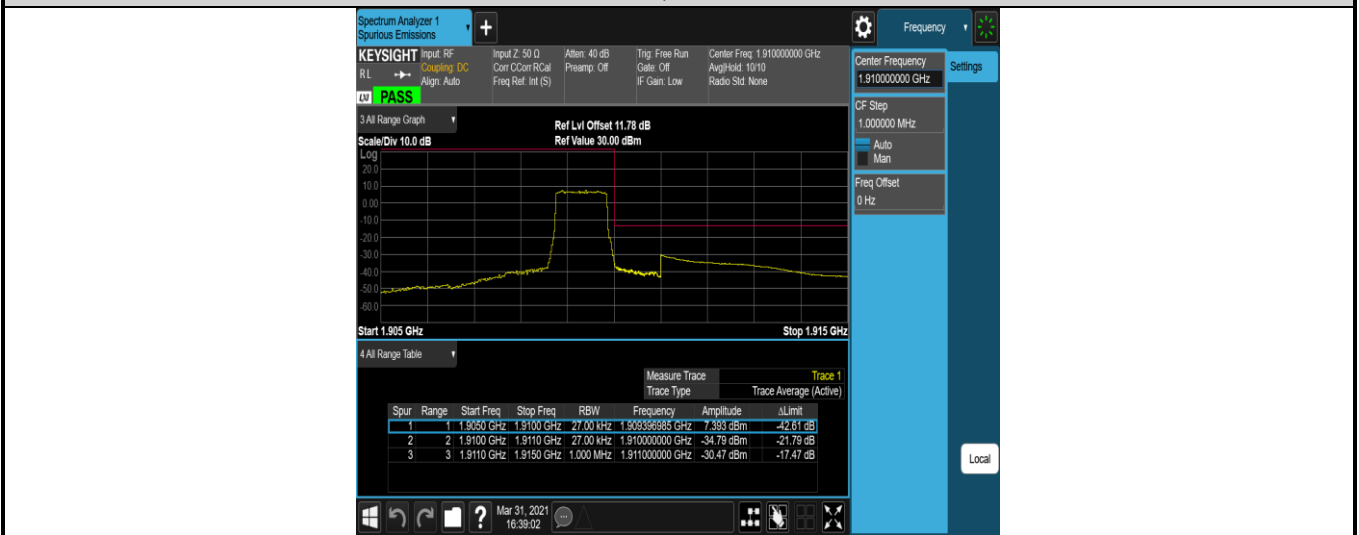

Band2-1.4MHz-QPSK-19193-6RB#0