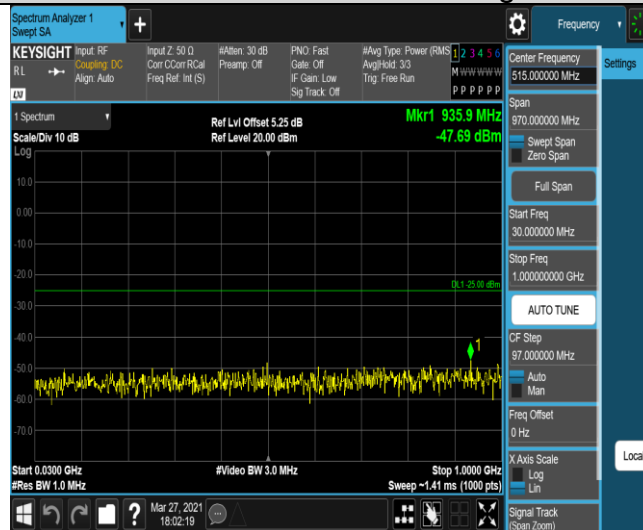

Band7-5MHz-16QAM-21425-1RB#0-Range1:30~1000MHz