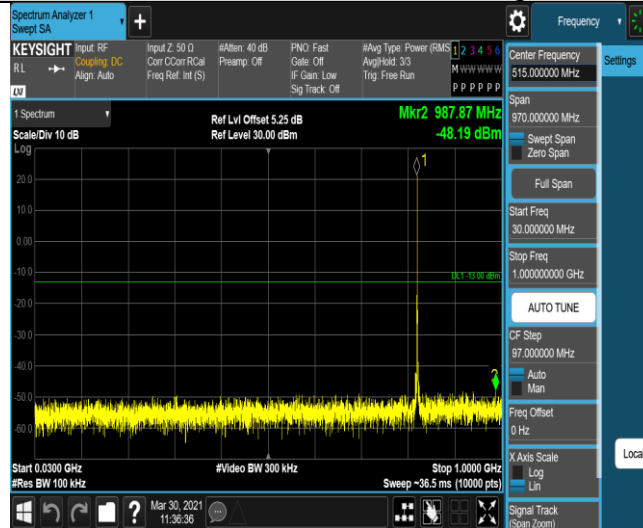

Band5-1.4MHz-16QAM-20407-1RB#0-Range1:30~1000MHz