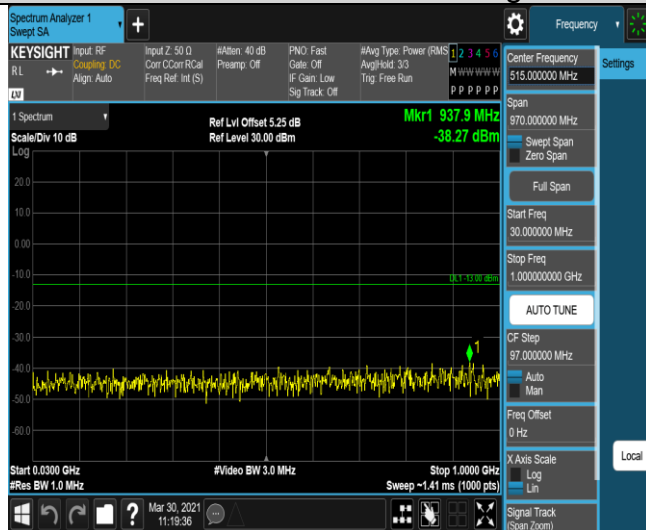

Band4-20MHz-16QAM-20300-1RB#0-Range1:30~1000MHz