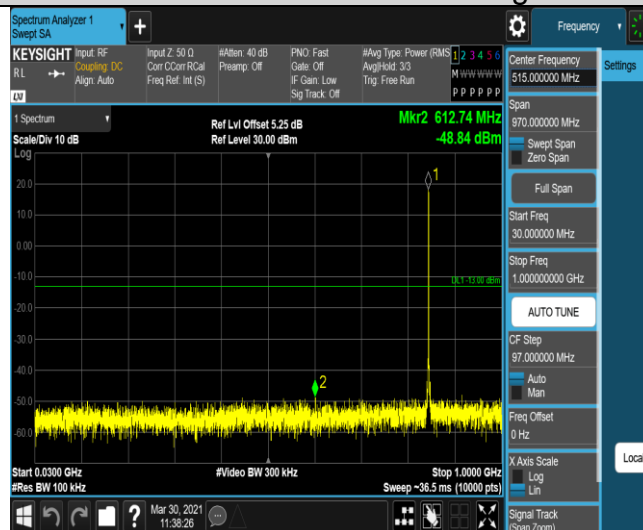

Band5-1.4MHz-16QAM-20407-1RB#0-Range1:30~1000MHz

Band5-1.4MHz-16QAM-20407-1RB#0-Range2:1000~10000MHz

Band5-1.4MHz-16QAM-20525-1RB#0-Range1:30~1000MHz

Band5-1.4MHz-16QAM-20525-1RB#0-Range2:1000~10000MHz

Band5-1.4MHz-16QAM-20643-1RB#0-Range1:30~1000MHz