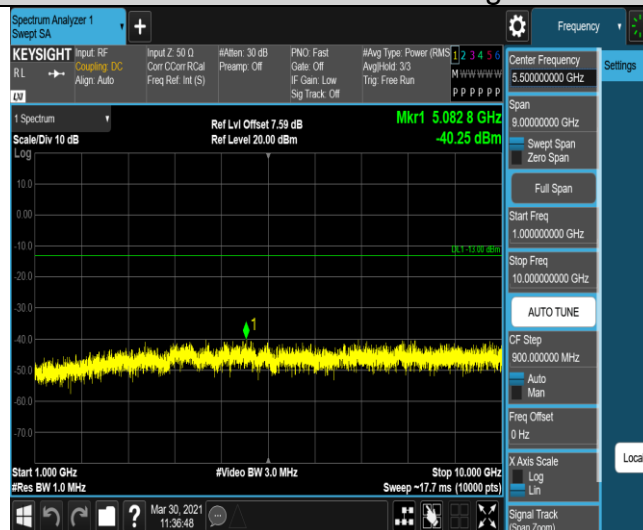

Band5-1.4MHz-16QAM-20407-1RB#0-Range2:1000~10000MHz