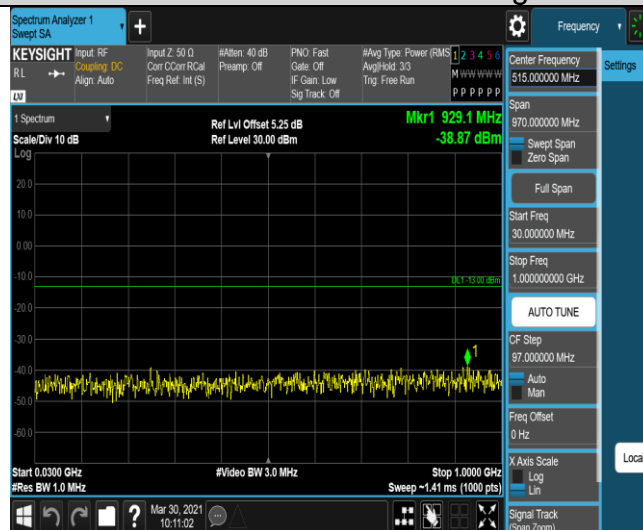

Band4-1.4MHz-16QAM-20393-1RB#0-Range1:30~1000MHz