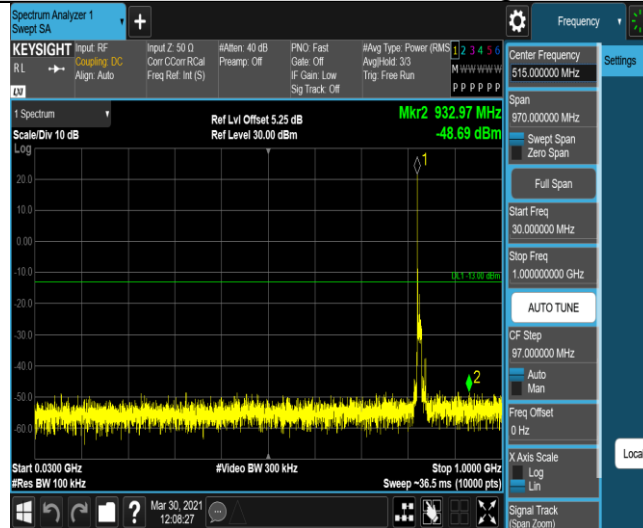

Band5-10MHz-QPSK-20450-1RB#0-Range1:30~1000MHz