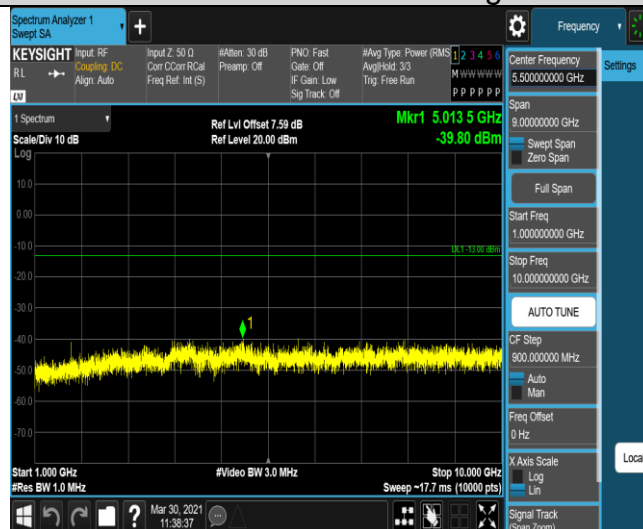

Band5-1.4MHz-16QAM-20643-1RB#0-Range2:1000~10000MHz