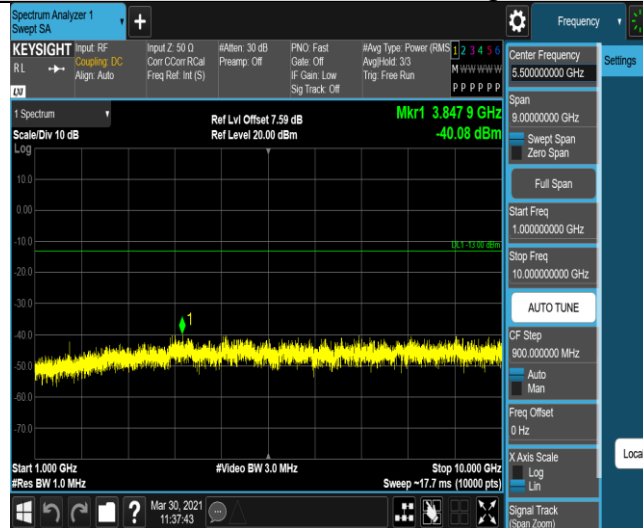

Band5-1.4MHz-16QAM-20407-1RB#0-Range1:30~1000MHz

Band5-1.4MHz-16QAM-20407-1RB#0-Range2:1000~10000MHz

Band5-1.4MHz-16QAM-20525-1RB#0-Range1:30~1000MHz

Band5-1.4MHz-16QAM-20525-1RB#0-Range2:1000~10000MHz

Band5-1.4MHz-16QAM-20643-1RB#0-Range1:30~1000MHz