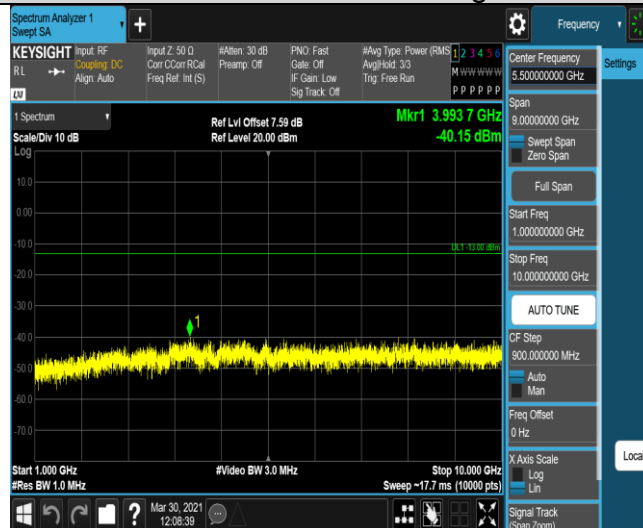

Band5-10MHz-QPSK-20450-1RB#0-Range2:1000~10000MHz