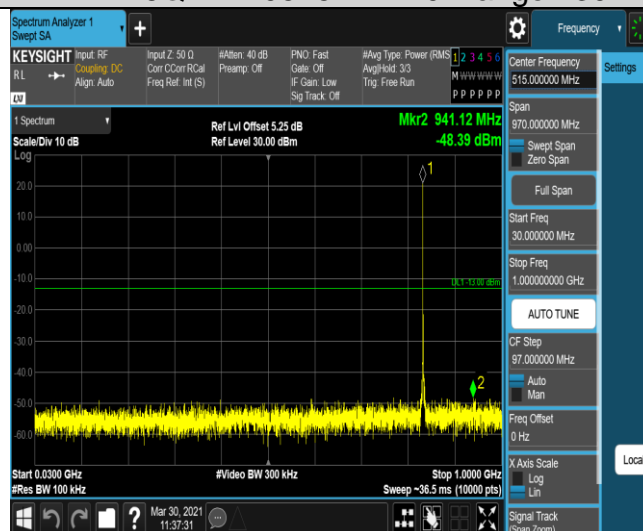

Band5-1.4MHz-QPSK-20407-1RB#0-Range2:1000~10000MHz

Band5-1.4MHz-QPSK-20525-1RB#0-Range1:30~1000MHz

Band5-1.4MHz-QPSK-20525-1RB#0-Range2:1000~10000MHz

Band5-1.4MHz-QPSK-20643-1RB#0-Range1:30~1000MHz

Band5-1.4MHz-QPSK-20643-1RB#0-Range2:1000~10000MHz

Band5-1.4MHz-16QAM-20407-1RB#0-Range1:30~1000MHz

Band5-1.4MHz-16QAM-20407-1RB#0-Range2:1000~10000MHz

Band5-1.4MHz-16QAM-20525-1RB#0-Range1:30~1000MHz

Band5-1.4MHz-16QAM-20525-1RB#0-Range2:1000~10000MHz

Band5-1.4MHz-16QAM-20643-1RB#0-Range1:30~1000MHz