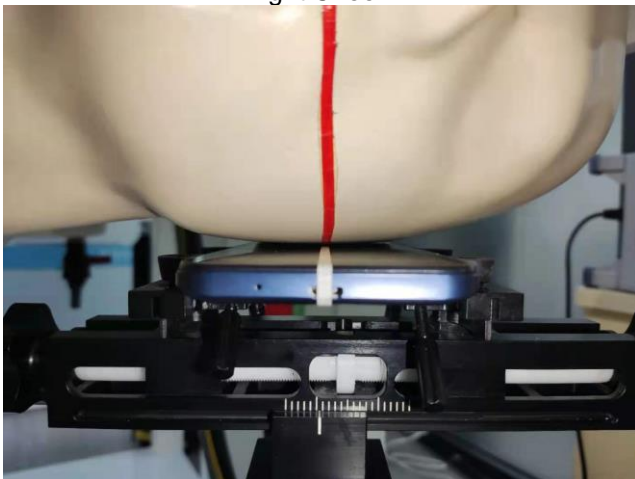

EUT Photos (Model: A571LS)

EUT Antenna Locations

SAR Test Setup Photos

Head

Right Cheek

Right Tilted

Left Cheek

Left Tilted

Body

Front side (10mm)

Back side(10mm)

Top side(10mm)

Bottom side(10mm)

Left side(10mm)

Right side(10mm)