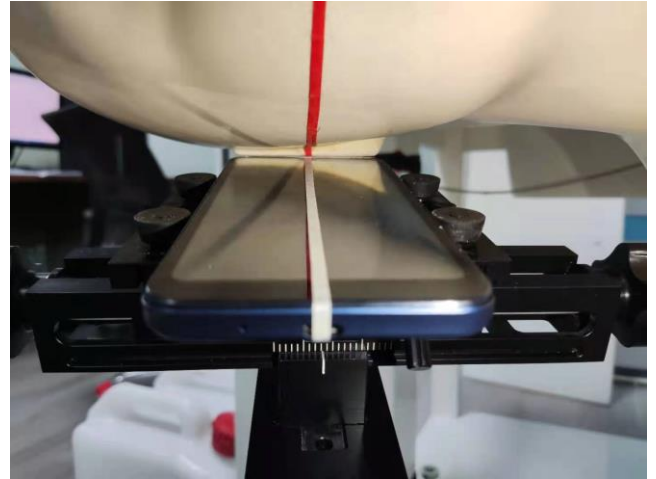

EUT Photos (Model: A571LS)

EUT Antenna Locations

SAR Test Setup Photos

Head

Right Cheek

Right Tilted

Left Cheek

Left Tilted

Body

Front side (10mm)

Back side(10mm)

Top side(10mm)

Bottom side(10mm)

Left side(10mm)

Right side(10mm)