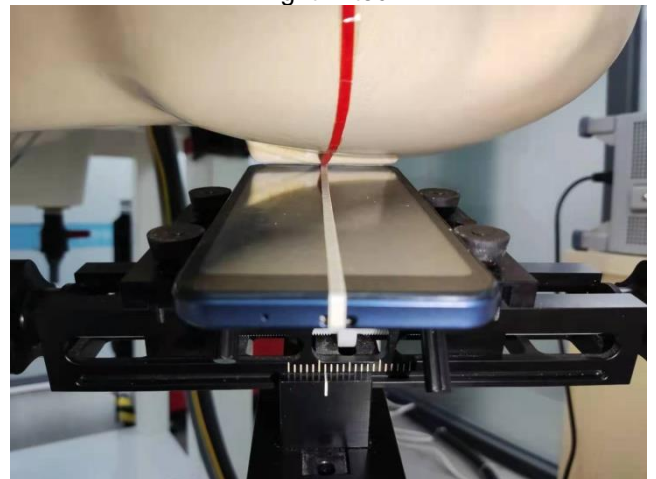

EUT Photos (Model: A571LS)

EUT Antenna Locations

SAR Test Setup Photos

Head

Right Cheek

Right Tilted

Left Cheek

Left Tilted

Body

Front side (10mm)

Back side(10mm)

Top side(10mm)

Bottom side(10mm)

Left side(10mm)

Right side(10mm)