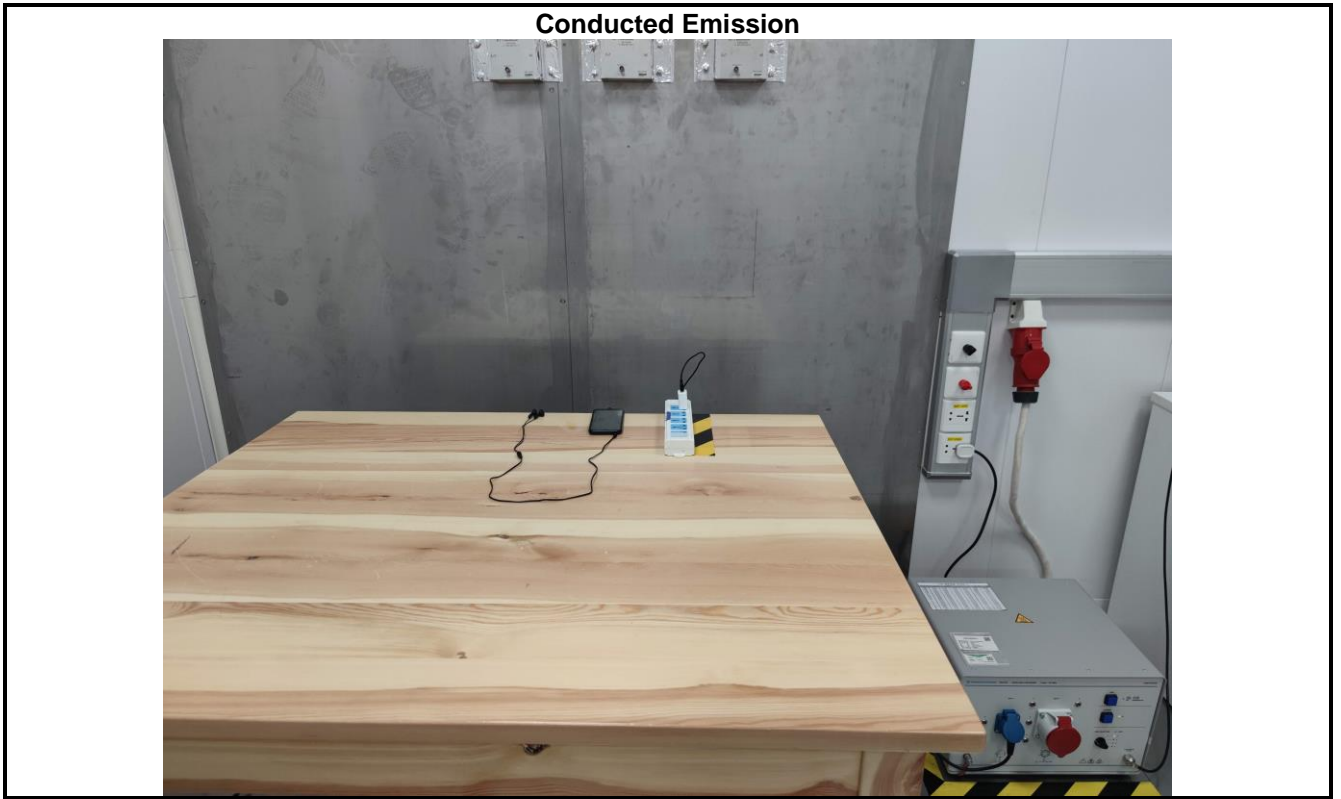

7 Test Setup Photo

Radiated Spurious Emission
Below 1GHz

Above 1GHz

8 EUT Constructional Details

Reference to the test report No.: JYTSZB-R01-2100249.

-----End of report-----