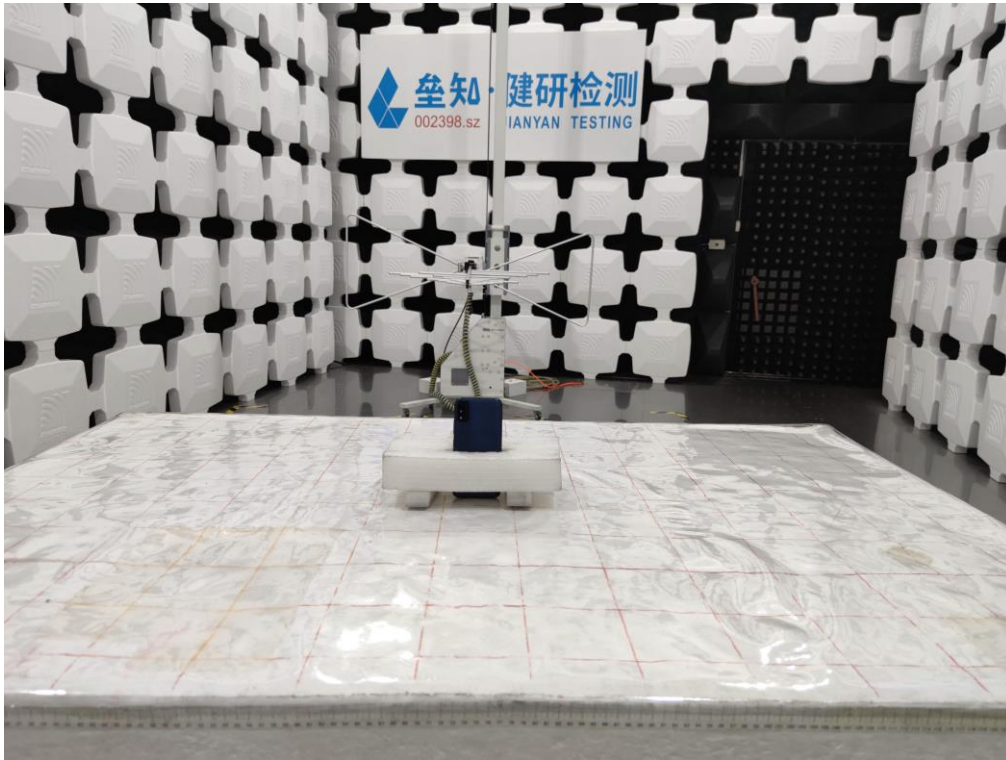

7 Test Setup Photo

Radiated Spurious Emission
Below 1GHz

Above 1GHz

8 EUT Constructional Details

Reference to the test report No.: JYTSZB-R01-2100249.

-----End of report-----