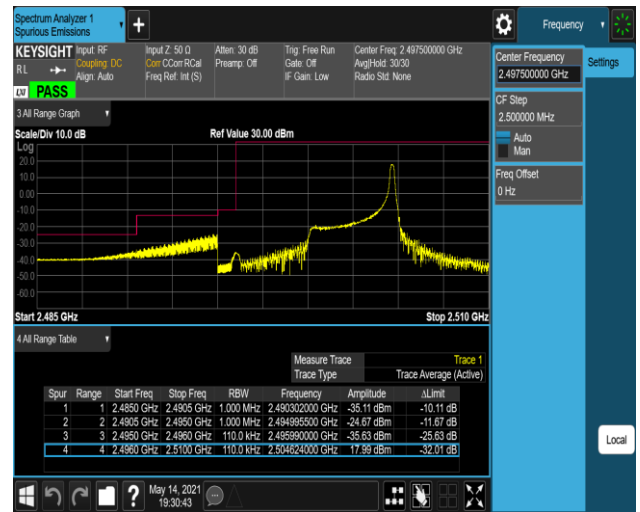

Band7-5MHz-QPSK-20775-1RB#0

Band7-5MHz-QPSK-20775-1RB#24

Band7-5MHz-QPSK-20775-25RB#0

Band7-5MHz-QPSK-21425-1RB#0

Band7-5MHz-QPSK-21425-1RB#24

Band7-5MHz-QPSK-21425-25RB#0

Appendix E: Conducted Spurious Emission