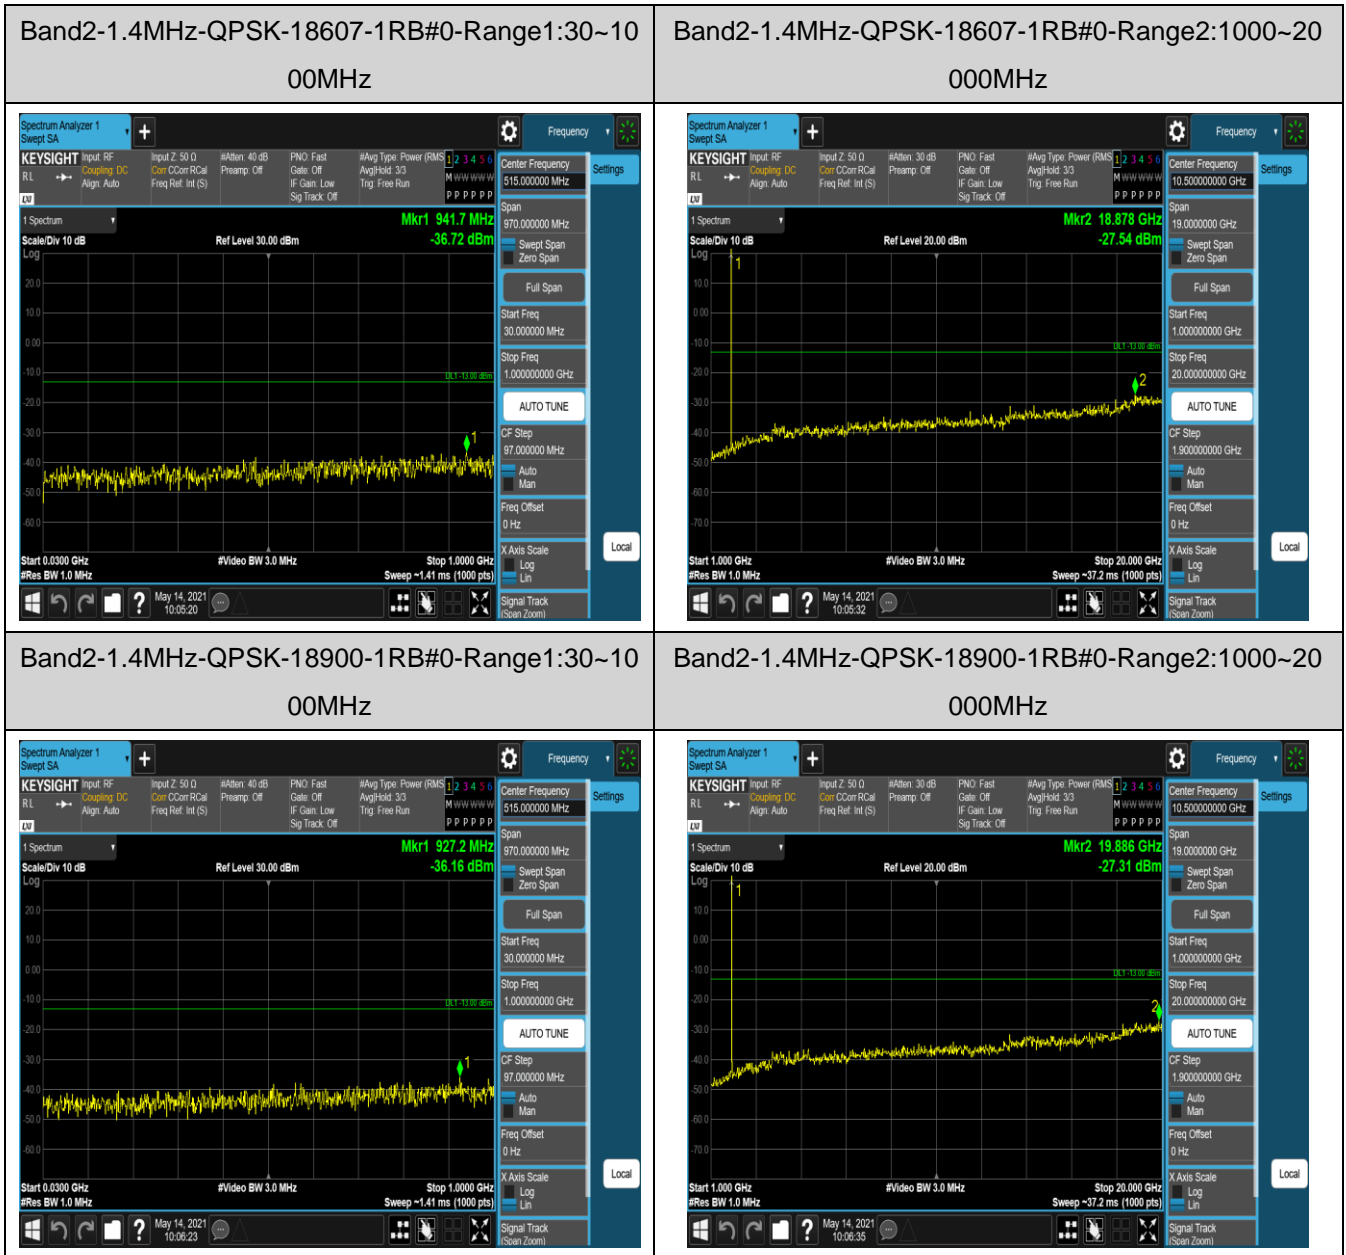

Test Graphs