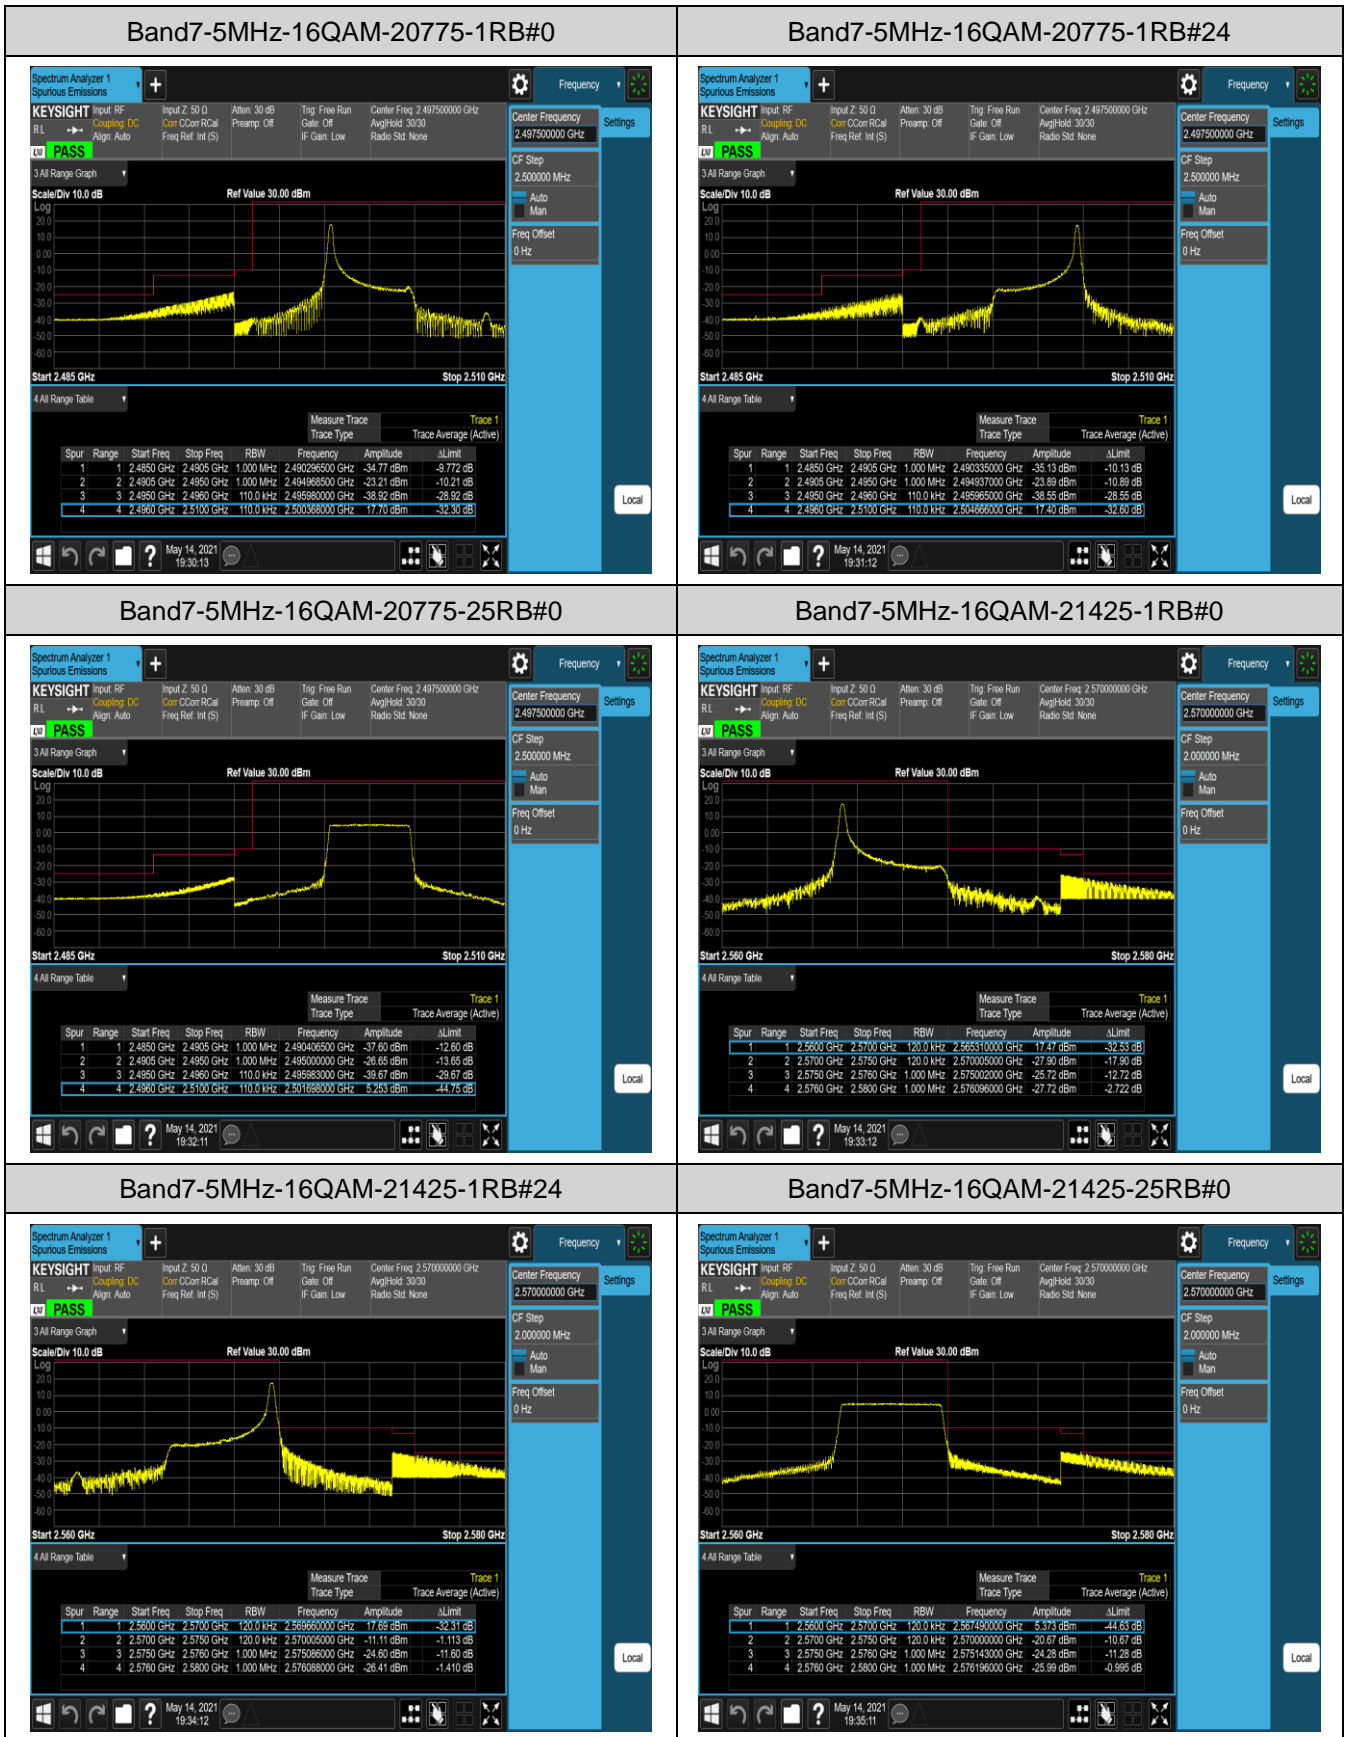

Band7-5MHz-QPSK-20775-1RB#0

Band7-5MHz-QPSK-20775-1RB#24

Band7-5MHz-QPSK-20775-25RB#0

Band7-5MHz-QPSK-21425-1RB#0

Band7-5MHz-QPSK-21425-1RB#24

Band7-5MHz-QPSK-21425-25RB#0

Appendix E: Conducted Spurious Emission