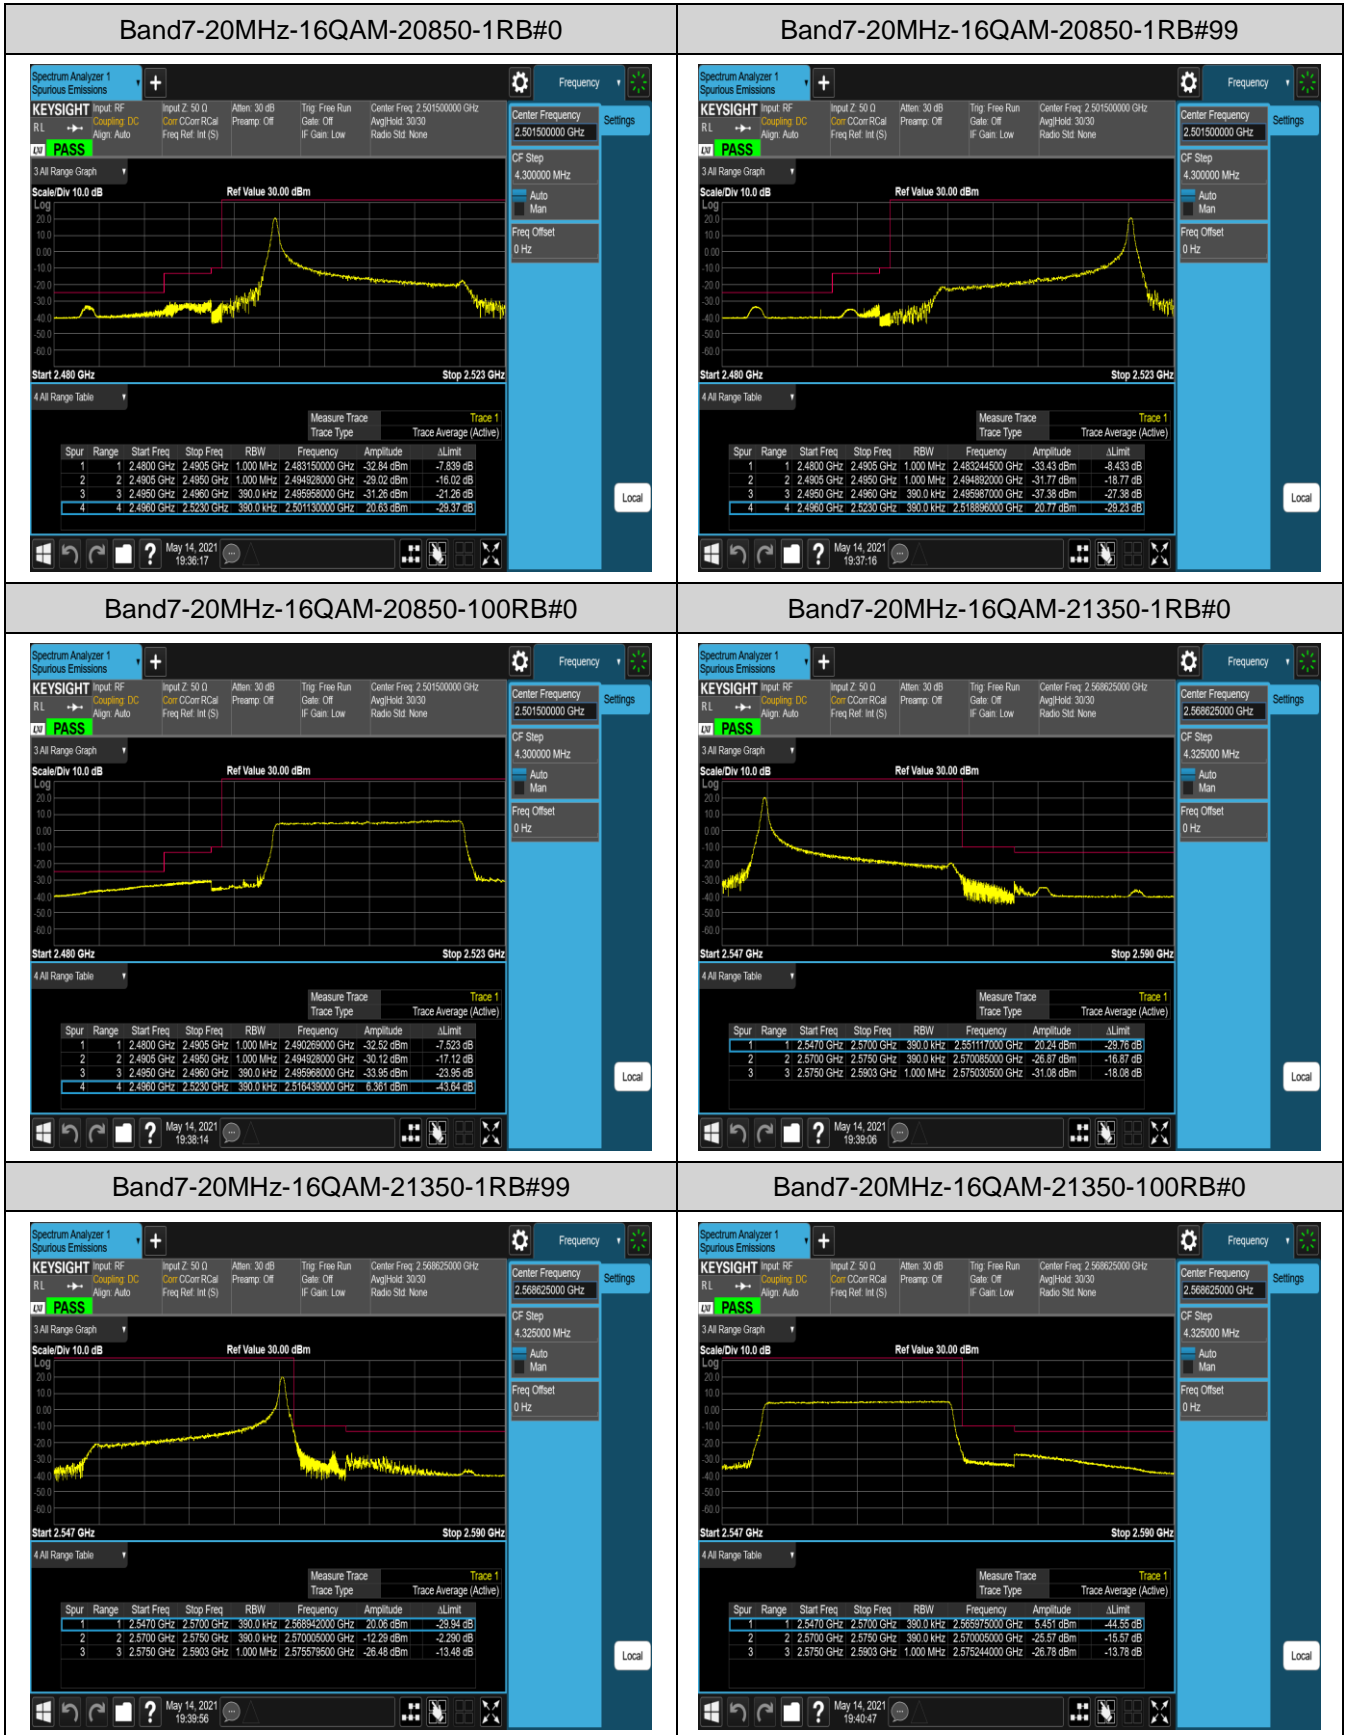

Band7-5MHz-QPSK-20775-1RB#0

Band7-5MHz-QPSK-20775-1RB#24

Band7-5MHz-QPSK-20775-25RB#0

Band7-5MHz-QPSK-21425-1RB#0

Band7-5MHz-QPSK-21425-1RB#24

Band7-5MHz-QPSK-21425-25RB#0

Appendix E: Conducted Spurious Emission