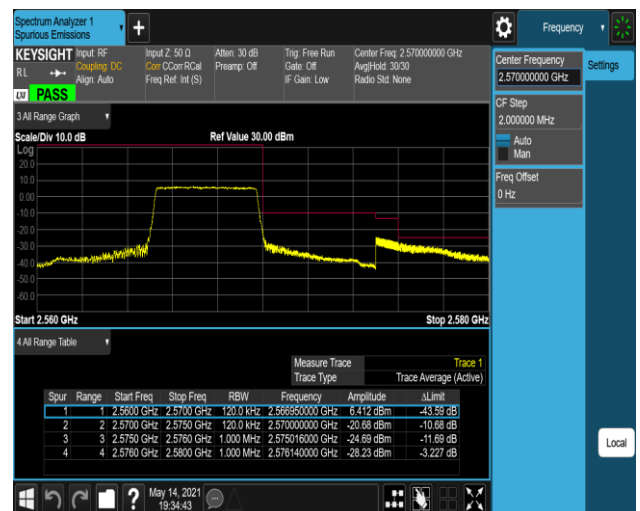

Band7-5MHz-QPSK-20775-1RB#0

Band7-5MHz-QPSK-20775-1RB#24

Band7-5MHz-QPSK-20775-25RB#0

Band7-5MHz-QPSK-21425-1RB#0

Band7-5MHz-QPSK-21425-1RB#24

Band7-5MHz-QPSK-21425-25RB#0

Appendix E: Conducted Spurious Emission