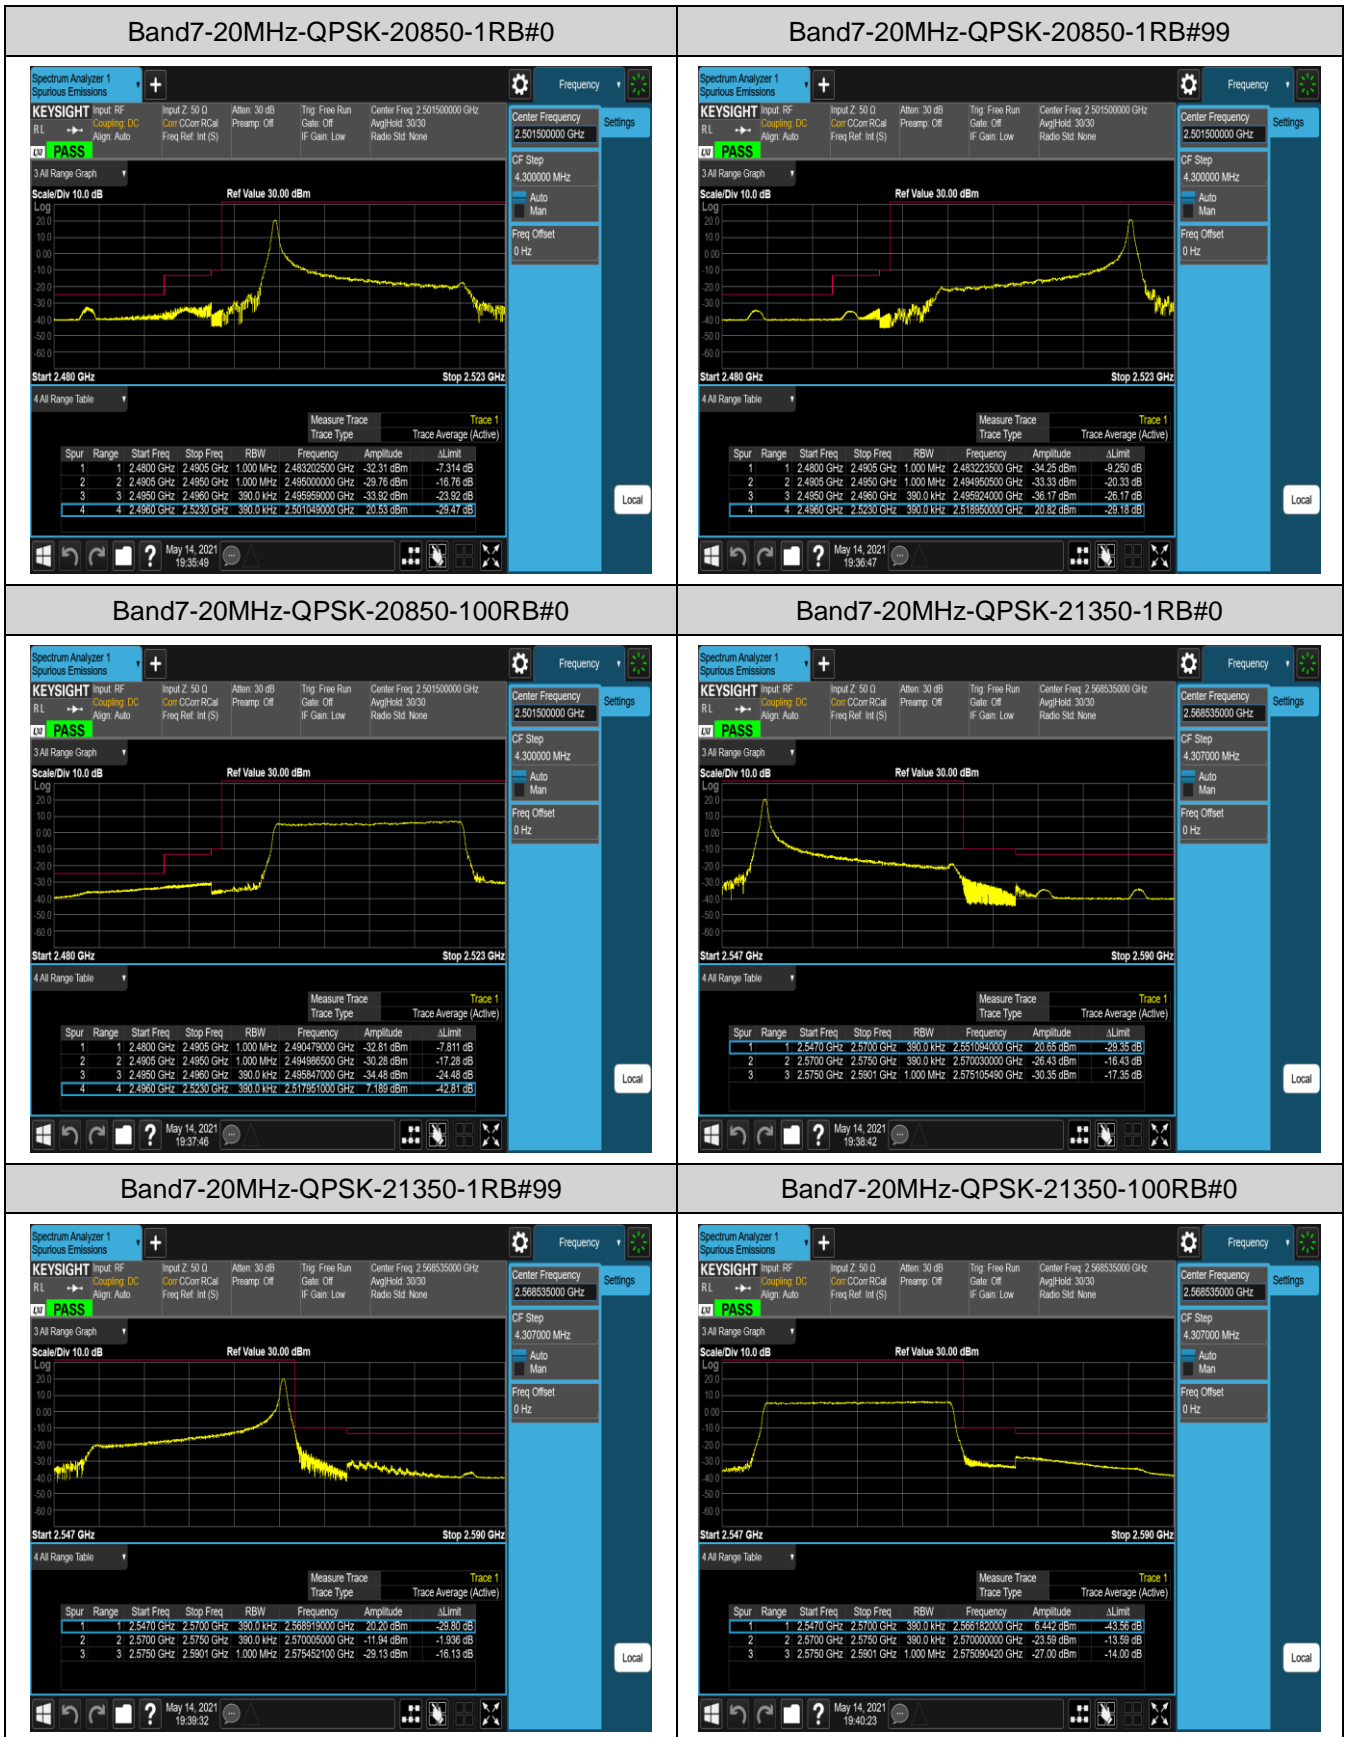

Band7-5MHz-QPSK-20775-1RB#0

Band7-5MHz-QPSK-20775-1RB#24

Band7-5MHz-QPSK-20775-25RB#0

Band7-5MHz-QPSK-21425-1RB#0

Band7-5MHz-QPSK-21425-1RB#24

Band7-5MHz-QPSK-21425-25RB#0

Appendix E: Conducted Spurious Emission