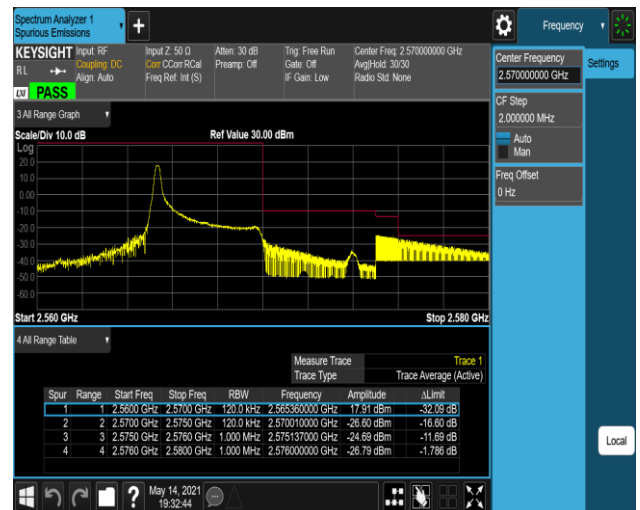

Band7-5MHz-QPSK-20775-1RB#0

Band7-5MHz-QPSK-20775-1RB#24

Band7-5MHz-QPSK-20775-25RB#0

Band7-5MHz-QPSK-21425-1RB#0

Band7-5MHz-QPSK-21425-1RB#24

Band7-5MHz-QPSK-21425-25RB#0

Appendix E: Conducted Spurious Emission