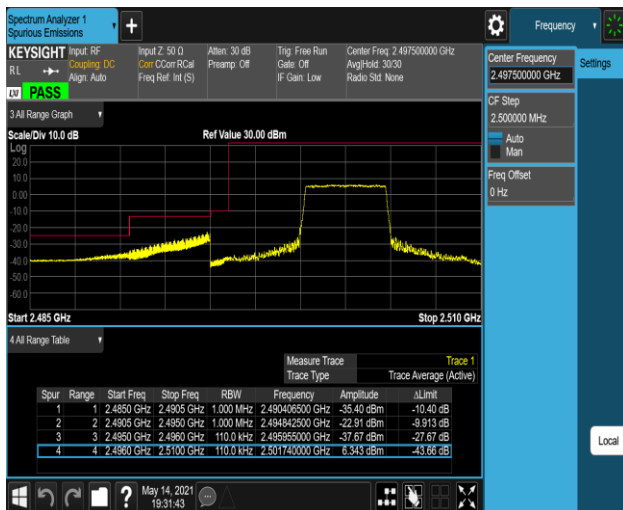

Band7-5MHz-QPSK-20775-1RB#0

Band7-5MHz-QPSK-20775-1RB#24

Band7-5MHz-QPSK-20775-25RB#0

Band7-5MHz-QPSK-21425-1RB#0

Band7-5MHz-QPSK-21425-1RB#24

Band7-5MHz-QPSK-21425-25RB#0

Appendix E: Conducted Spurious Emission