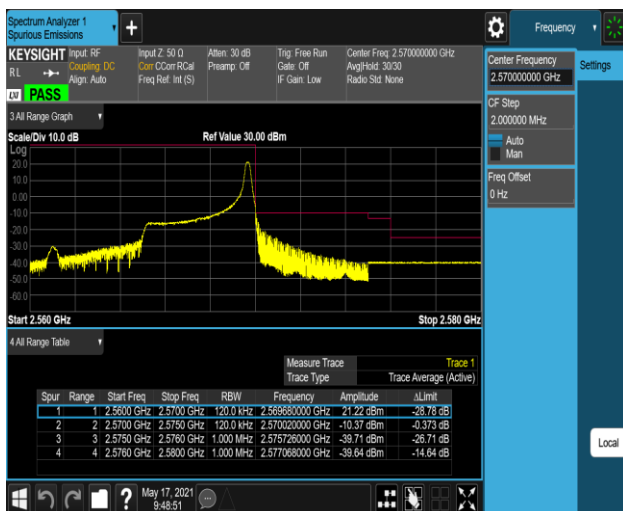

Band7-5MHz-QPSK-20775-1RB#0

Band7-5MHz-QPSK-20775-1RB#24

Band7-5MHz-QPSK-20775-25RB#0

Band7-5MHz-QPSK-21425-1RB#0

Band7-5MHz-QPSK-21425-1RB#24

Band7-5MHz-QPSK-21425-25RB#0

Appendix E: Conducted Spurious Emission