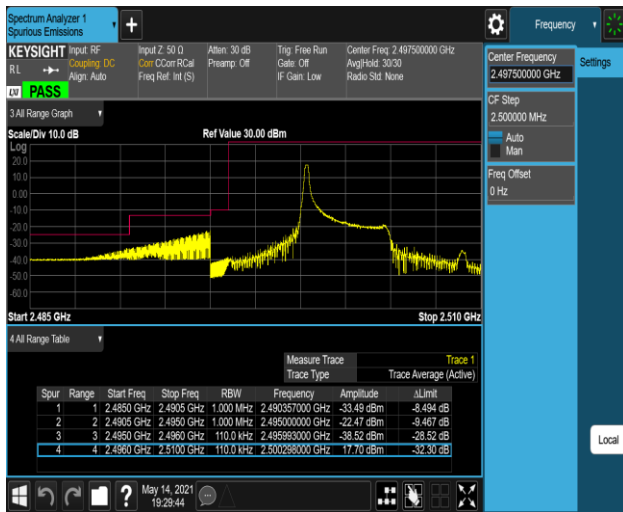

Band7-5MHz-QPSK-20775-1RB#0

Band7-5MHz-QPSK-20775-1RB#24

Band7-5MHz-QPSK-20775-25RB#0

Band7-5MHz-QPSK-21425-1RB#0

Band7-5MHz-QPSK-21425-1RB#24

Band7-5MHz-QPSK-21425-25RB#0

Appendix E: Conducted Spurious Emission