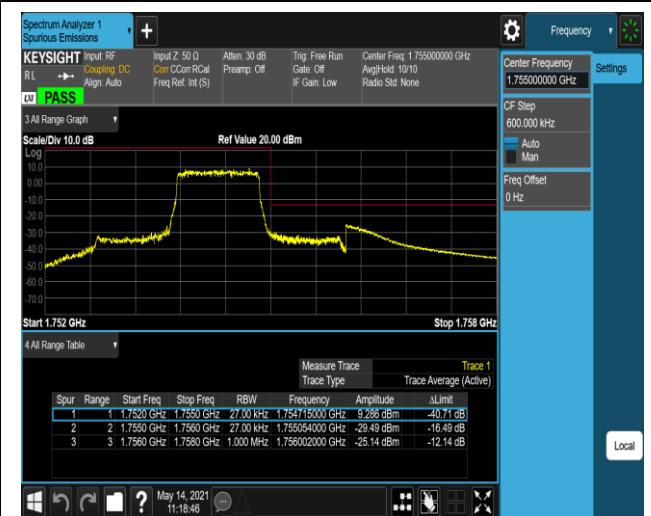

Band4-1.4MHz-QPSK-19957-1RB#0

Band4-1.4MHz-QPSK-19957-1RB#5

Band4-1.4MHz-QPSK-19957-6RB#0

Band4-1.4MHz-QPSK-20393-1RB#0

Band4-1.4MHz-QPSK-20393-1RB#5

Band4-1.4MHz-QPSK-20393-6RB#0

Band5-1.4MHz-16QAM-20407-1RB#0

Band5-1.4MHz-16QAM-20407-1RB#5

Band5-1.4MHz-16QAM-20643-6RB#0

Band5-1.4MHz-16QAM-20643-1RB#0

Band5-1.4MHz-16QAM-20643-1RB#5

Band5-1.4MHz-16QAM-20643-6RB#0