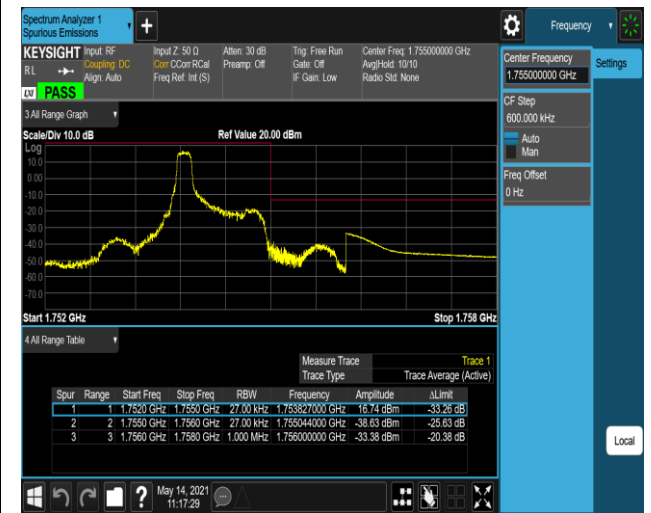

Band4-1.4MHz-QPSK-19957-1RB#0

Band4-1.4MHz-QPSK-19957-1RB#5

Band4-1.4MHz-QPSK-19957-6RB#0

Band4-1.4MHz-QPSK-20393-1RB#0

Band4-1.4MHz-QPSK-20393-1RB#5

Band4-1.4MHz-QPSK-20393-6RB#0

Band5-1.4MHz-16QAM-20407-1RB#0

Band5-1.4MHz-16QAM-20407-1RB#5

Band5-1.4MHz-16QAM-20643-6RB#0

Band5-1.4MHz-16QAM-20643-1RB#0

Band5-1.4MHz-16QAM-20643-1RB#5

Band5-1.4MHz-16QAM-20643-6RB#0