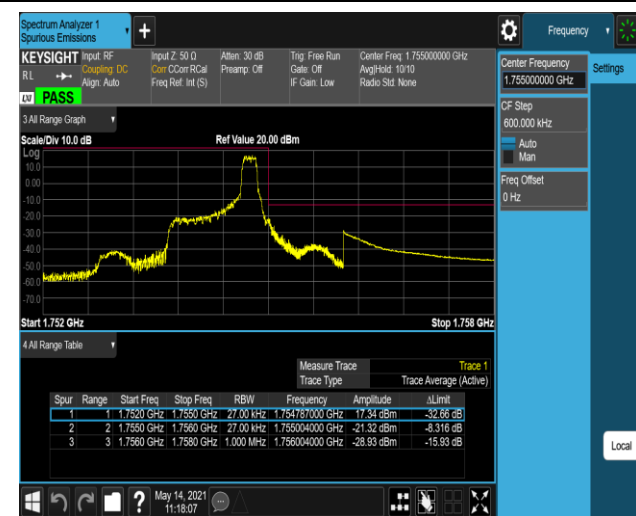

Band4-1.4MHz-QPSK-19957-1RB#0

Band4-1.4MHz-QPSK-19957-1RB#5

Band4-1.4MHz-QPSK-19957-6RB#0

Band4-1.4MHz-QPSK-20393-1RB#0

Band4-1.4MHz-QPSK-20393-1RB#5

Band4-1.4MHz-QPSK-20393-6RB#0

Band5-1.4MHz-16QAM-20407-1RB#0

Band5-1.4MHz-16QAM-20407-1RB#5

Band5-1.4MHz-16QAM-20643-6RB#0

Band5-1.4MHz-16QAM-20643-1RB#0

Band5-1.4MHz-16QAM-20643-1RB#5

Band5-1.4MHz-16QAM-20643-6RB#0