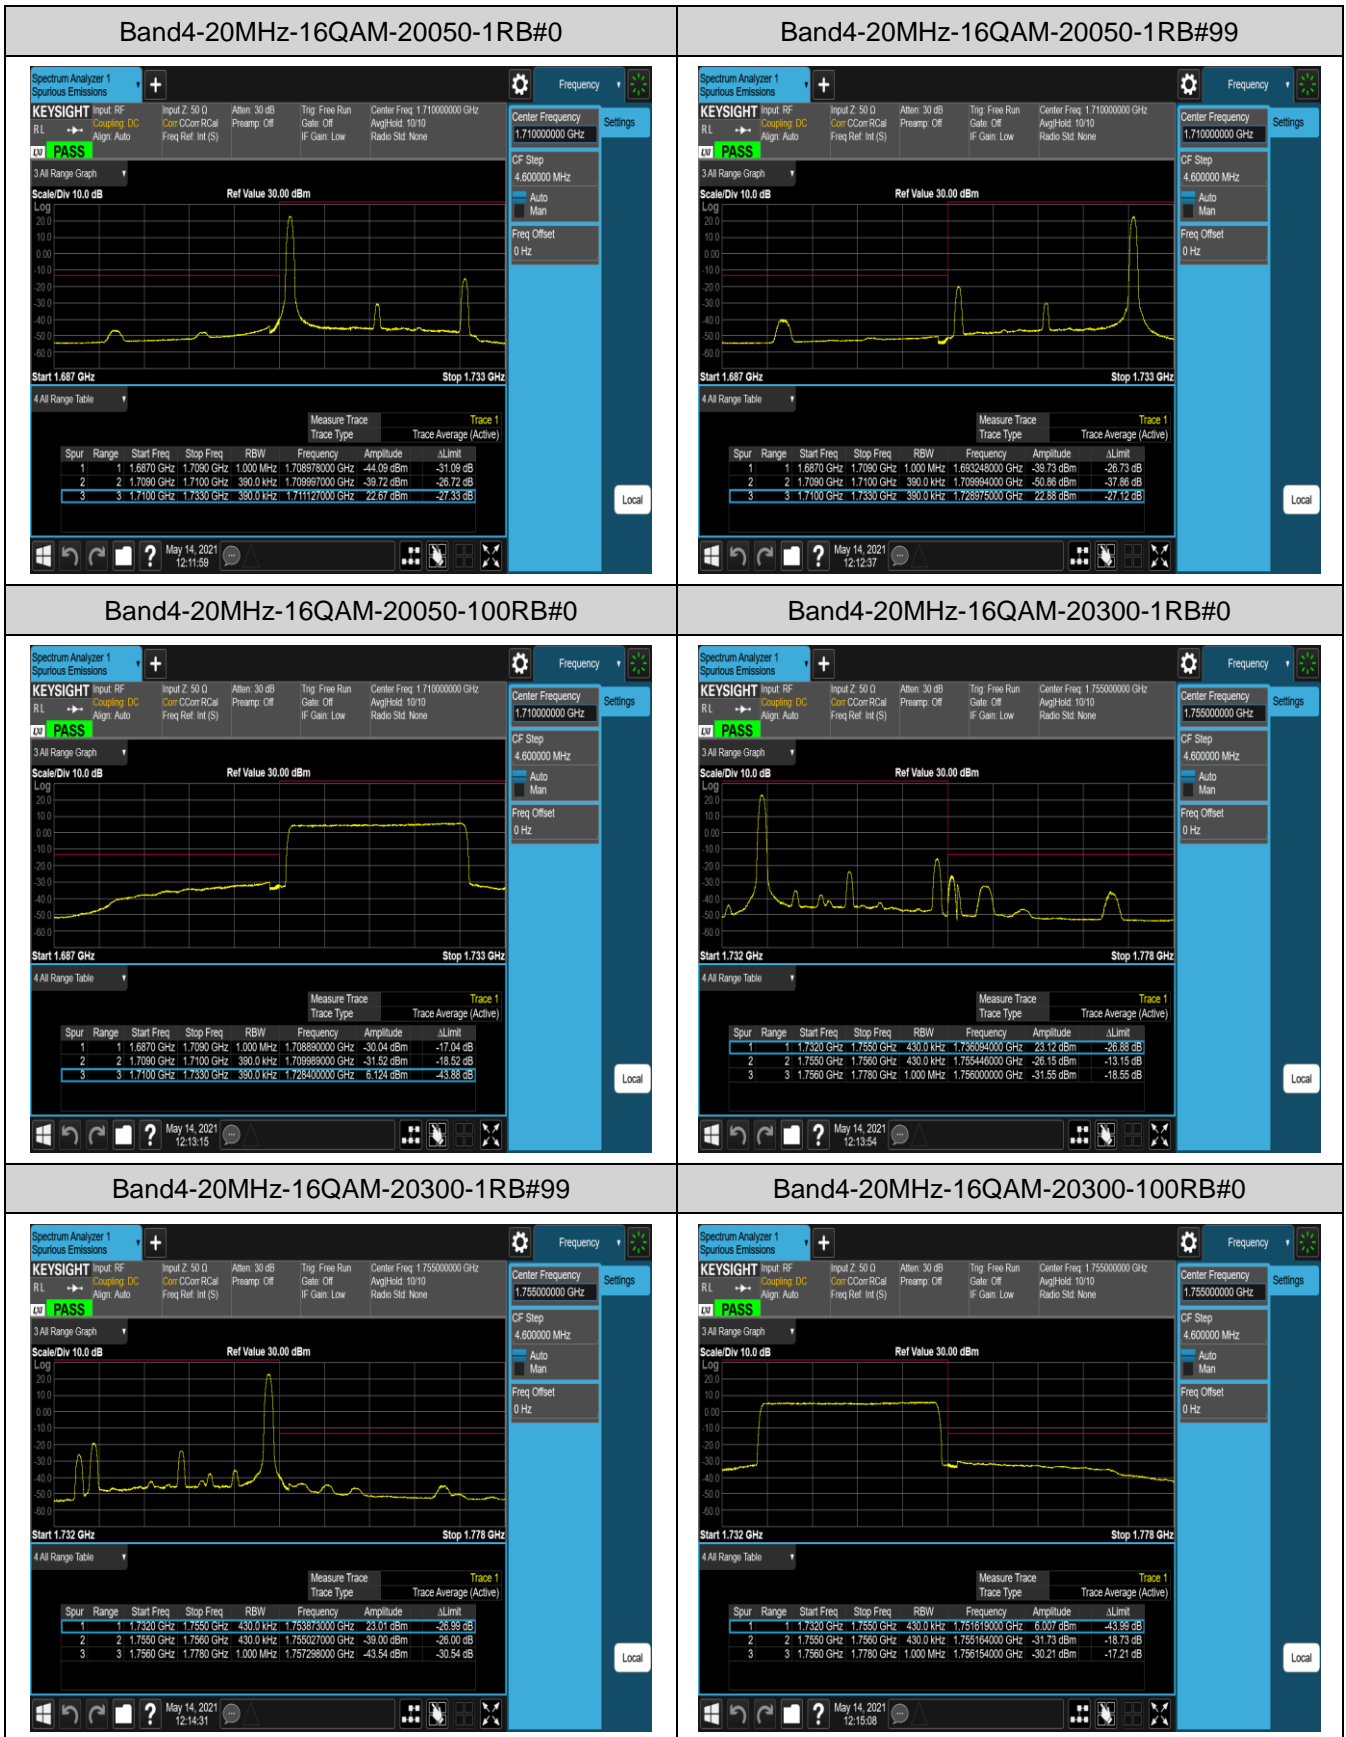

Band4-1.4MHz-QPSK-19957-1RB#0

Band4-1.4MHz-QPSK-19957-1RB#5

Band4-1.4MHz-QPSK-19957-6RB#0

Band4-1.4MHz-QPSK-20393-1RB#0

Band4-1.4MHz-QPSK-20393-1RB#5

Band4-1.4MHz-QPSK-20393-6RB#0

Band5-1.4MHz-16QAM-20407-1RB#0

Band5-1.4MHz-16QAM-20407-1RB#5

Band5-1.4MHz-16QAM-20643-6RB#0

Band5-1.4MHz-16QAM-20643-1RB#0

Band5-1.4MHz-16QAM-20643-1RB#5

Band5-1.4MHz-16QAM-20643-6RB#0