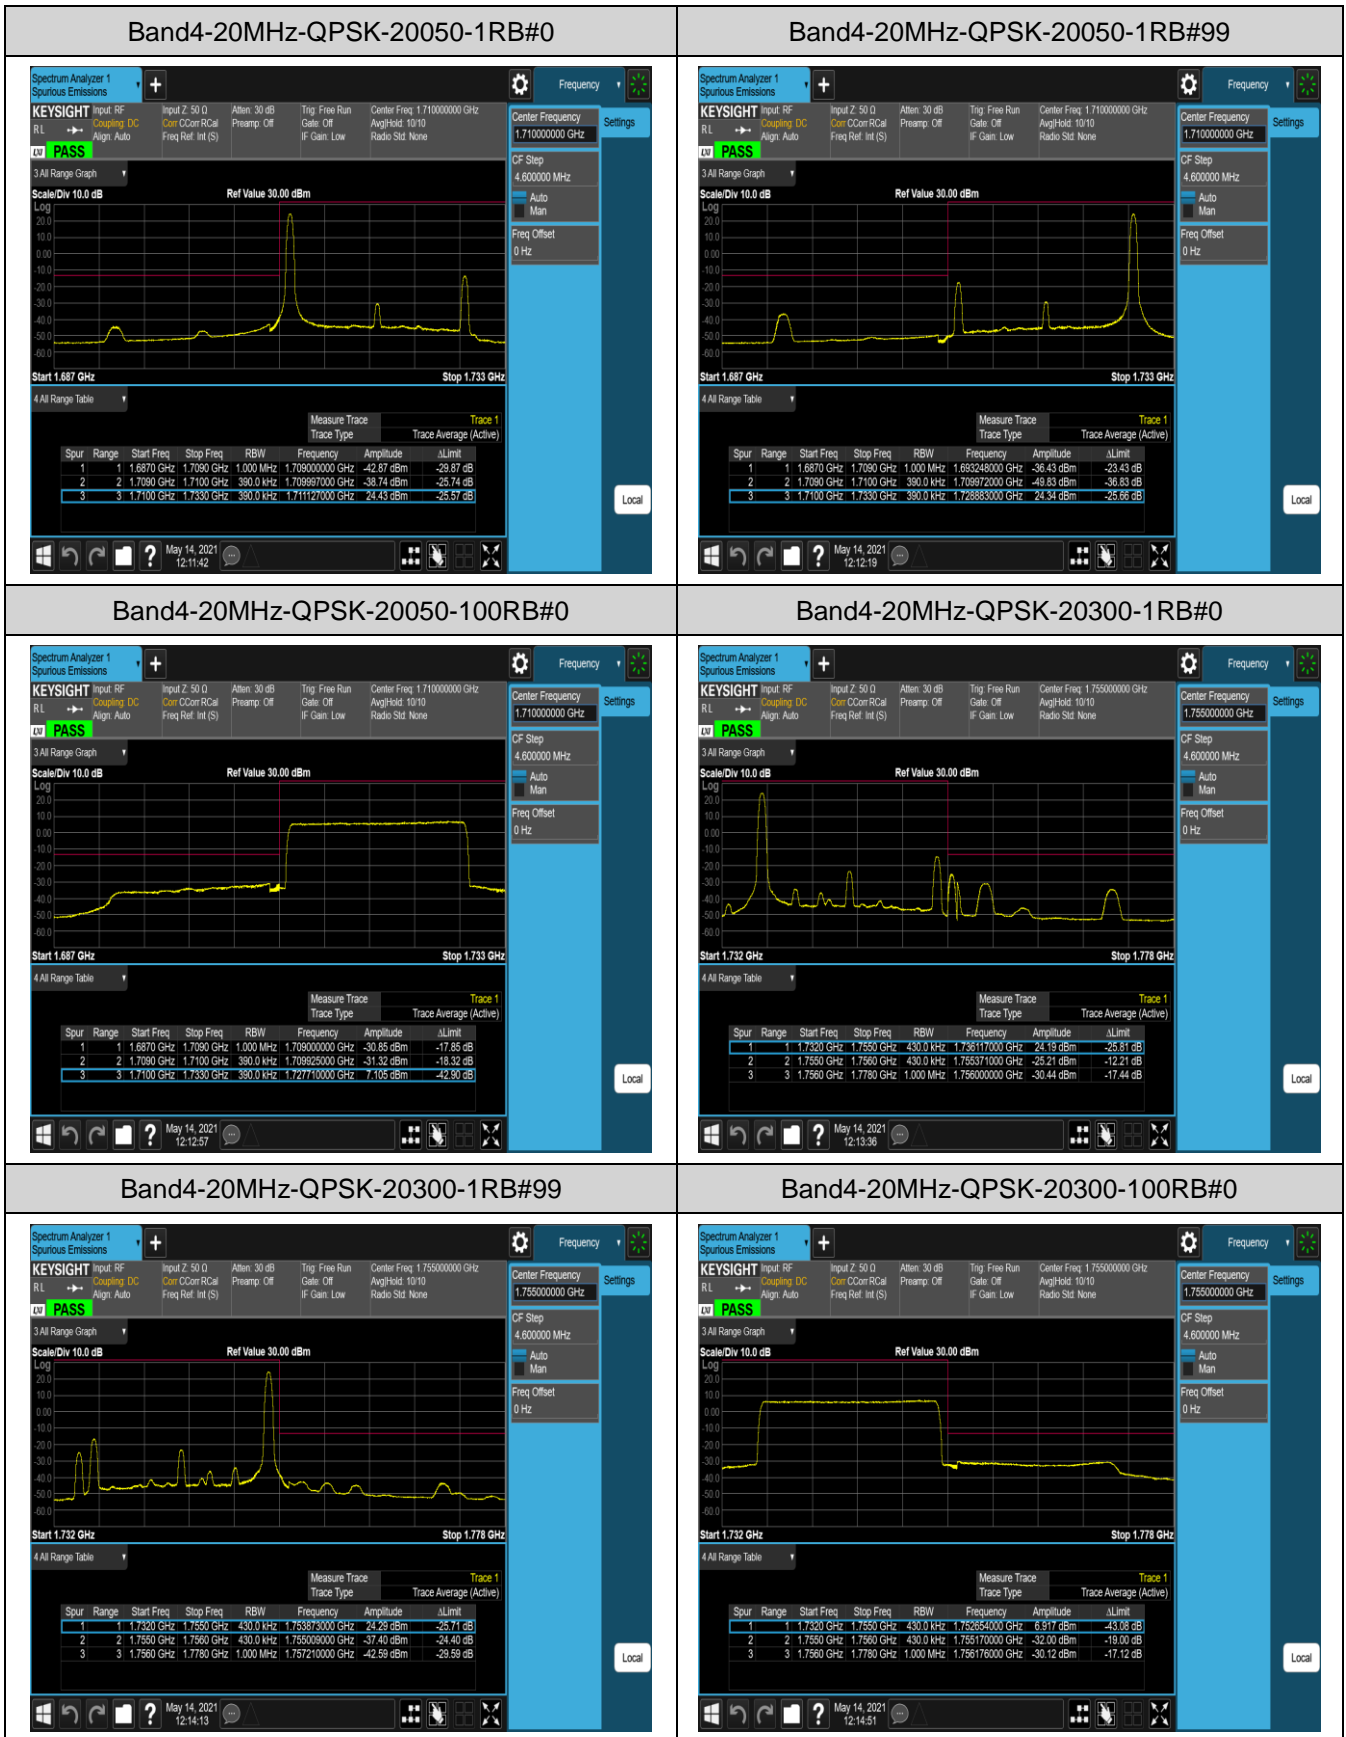

Band4-1.4MHz-QPSK-19957-1RB#0

Band4-1.4MHz-QPSK-19957-1RB#5

Band4-1.4MHz-QPSK-19957-6RB#0

Band4-1.4MHz-QPSK-20393-1RB#0

Band4-1.4MHz-QPSK-20393-1RB#5

Band4-1.4MHz-QPSK-20393-6RB#0

Band5-1.4MHz-16QAM-20407-1RB#0

Band5-1.4MHz-16QAM-20407-1RB#5

Band5-1.4MHz-16QAM-20643-6RB#0

Band5-1.4MHz-16QAM-20643-1RB#0

Band5-1.4MHz-16QAM-20643-1RB#5

Band5-1.4MHz-16QAM-20643-6RB#0