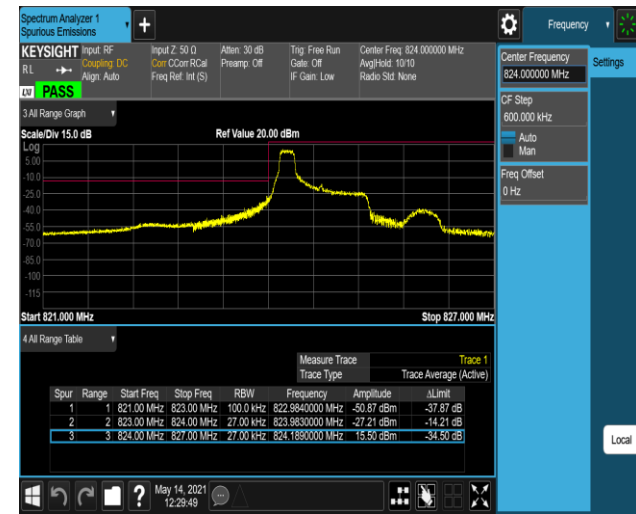

Band4-1.4MHz-QPSK-19957-1RB#0

Band4-1.4MHz-QPSK-19957-1RB#5

Band4-1.4MHz-QPSK-19957-6RB#0

Band4-1.4MHz-QPSK-20393-1RB#0

Band4-1.4MHz-QPSK-20393-1RB#5

Band4-1.4MHz-QPSK-20393-6RB#0

Band5-1.4MHz-16QAM-20407-1RB#0

Band5-1.4MHz-16QAM-20407-1RB#5

Band5-1.4MHz-16QAM-20643-6RB#0

Band5-1.4MHz-16QAM-20643-1RB#0

Band5-1.4MHz-16QAM-20643-1RB#5

Band5-1.4MHz-16QAM-20643-6RB#0