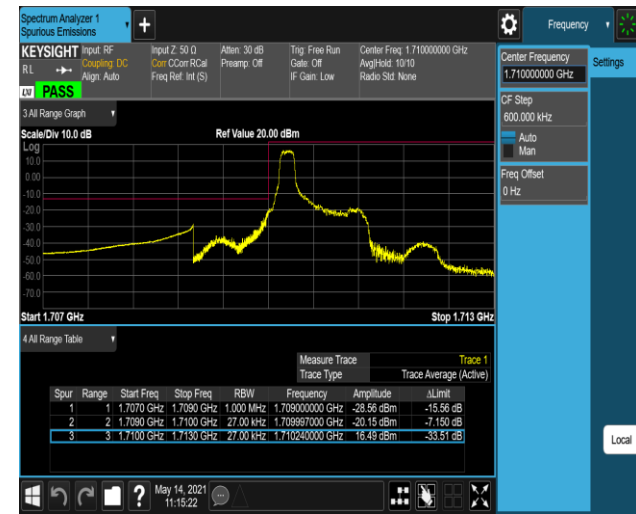

Band4-1.4MHz-QPSK-19957-1RB#0

Band4-1.4MHz-QPSK-19957-1RB#5

Band4-1.4MHz-QPSK-19957-6RB#0

Band4-1.4MHz-QPSK-20393-1RB#0

Band4-1.4MHz-QPSK-20393-1RB#5

Band4-1.4MHz-QPSK-20393-6RB#0

Band5-1.4MHz-16QAM-20407-1RB#0

Band5-1.4MHz-16QAM-20407-1RB#5

Band5-1.4MHz-16QAM-20643-6RB#0

Band5-1.4MHz-16QAM-20643-1RB#0

Band5-1.4MHz-16QAM-20643-1RB#5

Band5-1.4MHz-16QAM-20643-6RB#0