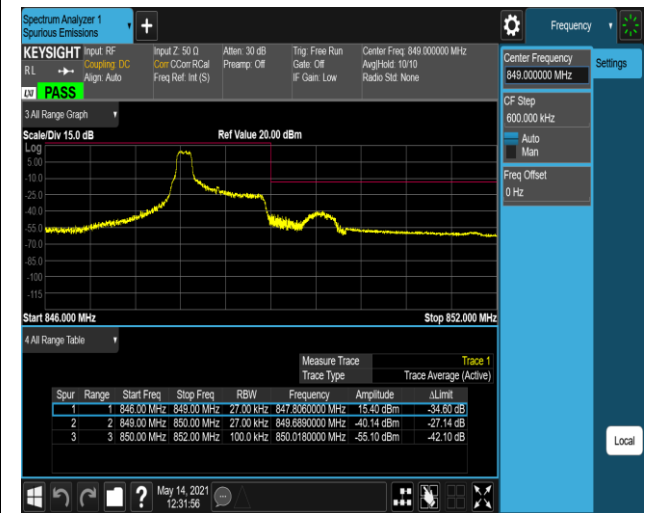

Band4-1.4MHz-QPSK-19957-1RB#0

Band4-1.4MHz-QPSK-19957-1RB#5

Band4-1.4MHz-QPSK-19957-6RB#0

Band4-1.4MHz-QPSK-20393-1RB#0

Band4-1.4MHz-QPSK-20393-1RB#5

Band4-1.4MHz-QPSK-20393-6RB#0

Band5-1.4MHz-16QAM-20407-1RB#0

Band5-1.4MHz-16QAM-20407-1RB#5

Band5-1.4MHz-16QAM-20643-6RB#0

Band5-1.4MHz-16QAM-20643-1RB#0

Band5-1.4MHz-16QAM-20643-1RB#5

Band5-1.4MHz-16QAM-20643-6RB#0