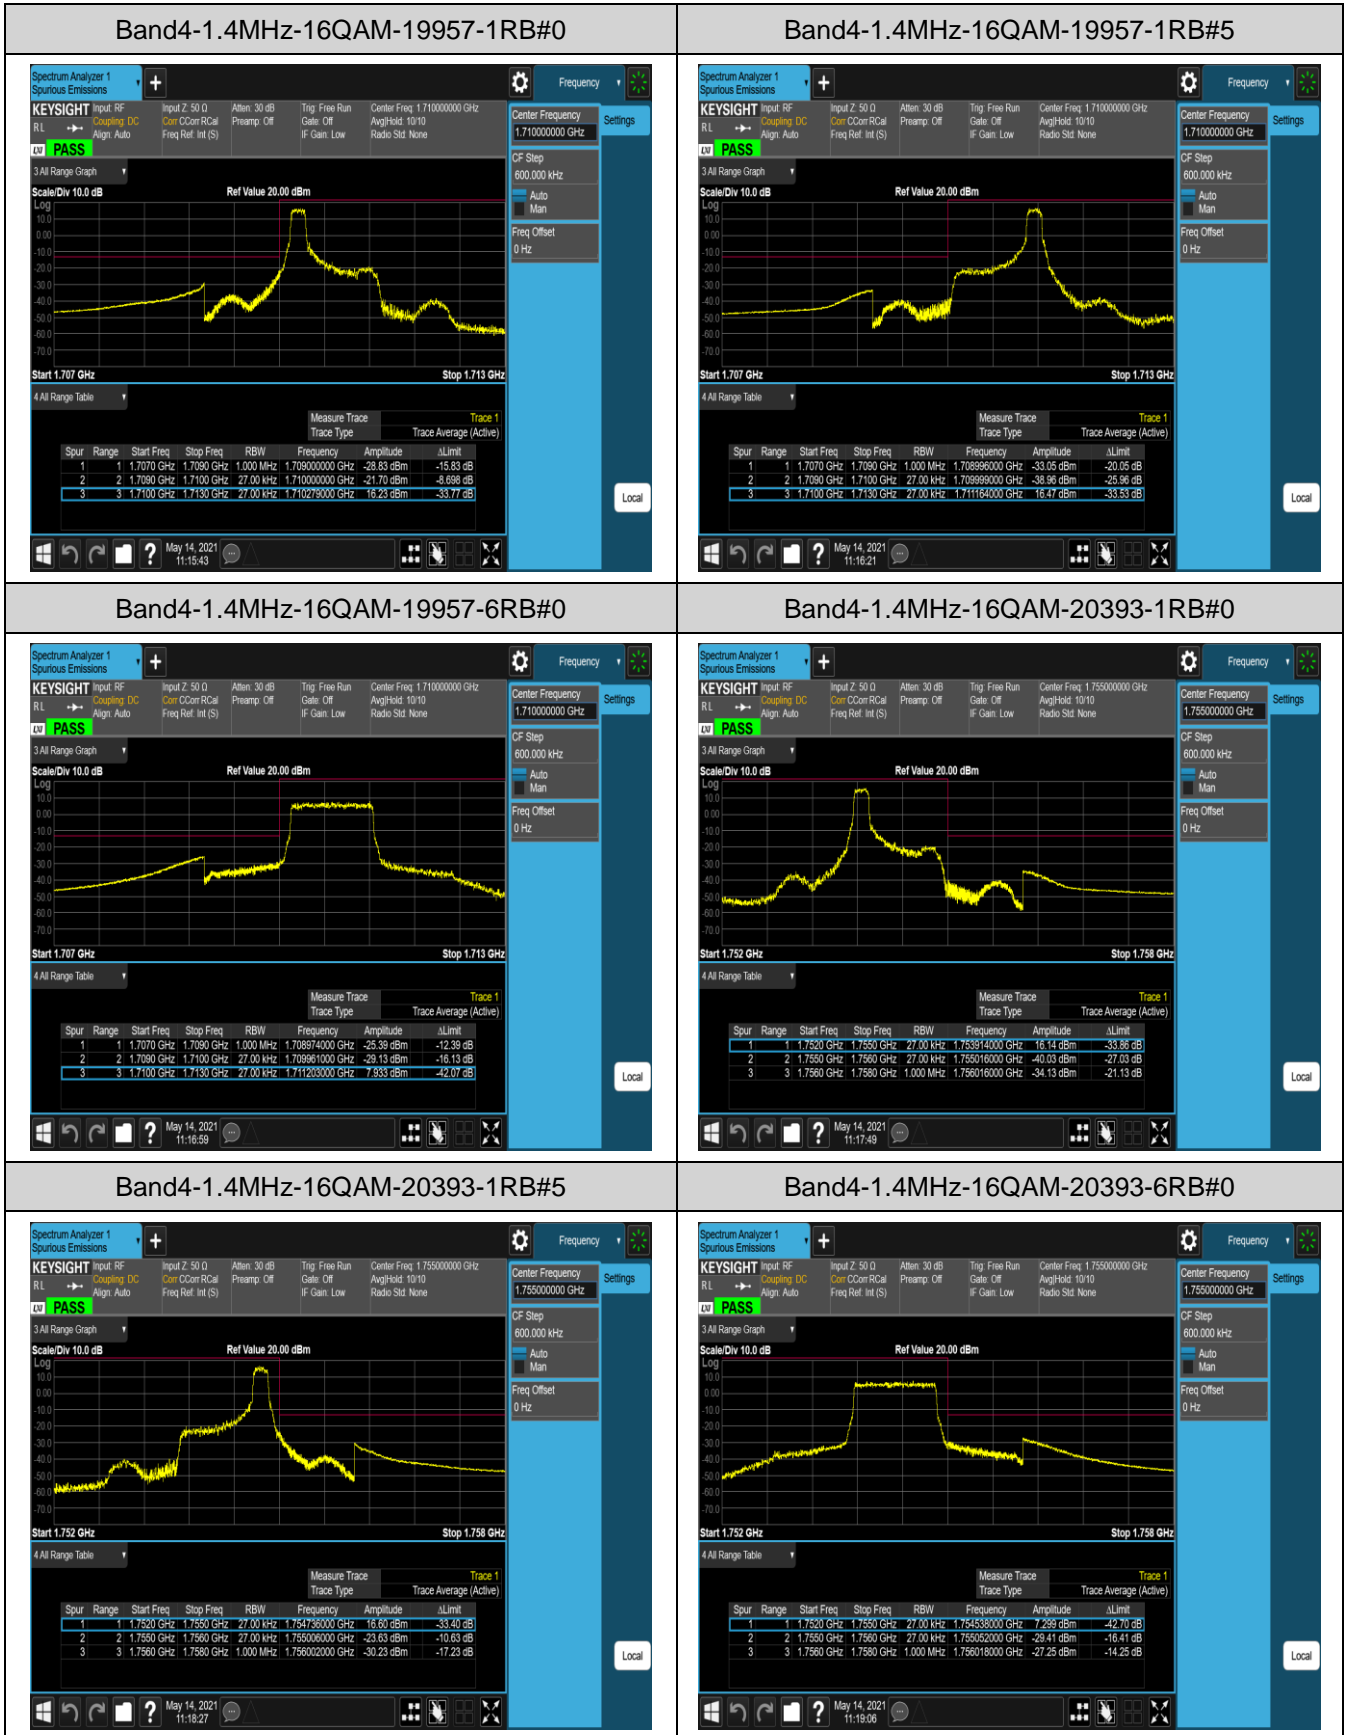

Band4-1.4MHz-QPSK-19957-1RB#0

Band4-1.4MHz-QPSK-19957-1RB#5

Band4-1.4MHz-QPSK-19957-6RB#0

Band4-1.4MHz-QPSK-20393-1RB#0

Band4-1.4MHz-QPSK-20393-1RB#5

Band4-1.4MHz-QPSK-20393-6RB#0

Band5-1.4MHz-16QAM-20407-1RB#0

Band5-1.4MHz-16QAM-20407-1RB#5

Band5-1.4MHz-16QAM-20643-6RB#0

Band5-1.4MHz-16QAM-20643-1RB#0

Band5-1.4MHz-16QAM-20643-1RB#5

Band5-1.4MHz-16QAM-20643-6RB#0