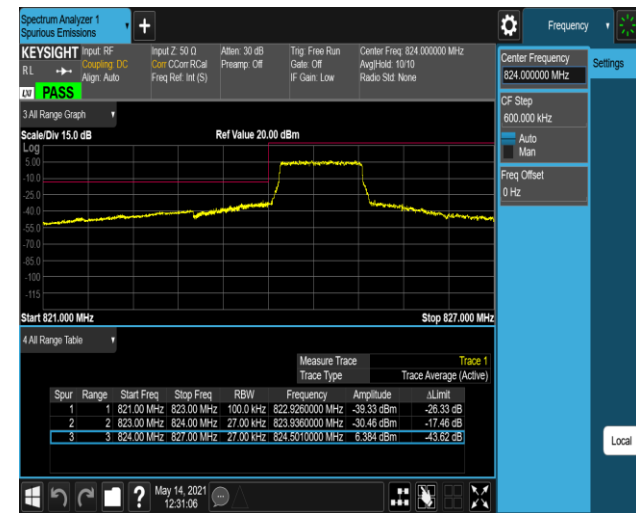

Band4-1.4MHz-QPSK-19957-1RB#0

Band4-1.4MHz-QPSK-19957-1RB#5

Band4-1.4MHz-QPSK-19957-6RB#0

Band4-1.4MHz-QPSK-20393-1RB#0

Band4-1.4MHz-QPSK-20393-1RB#5

Band4-1.4MHz-QPSK-20393-6RB#0

Band5-1.4MHz-16QAM-20407-1RB#0

Band5-1.4MHz-16QAM-20407-1RB#5

Band5-1.4MHz-16QAM-20643-6RB#0

Band5-1.4MHz-16QAM-20643-1RB#0

Band5-1.4MHz-16QAM-20643-1RB#5

Band5-1.4MHz-16QAM-20643-6RB#0