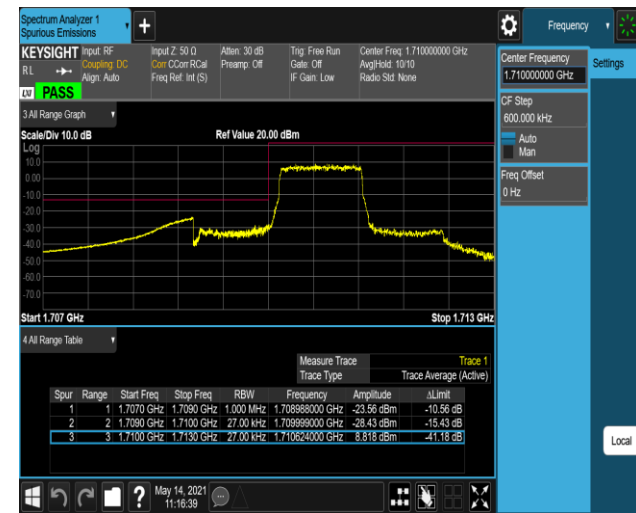

Band4-1.4MHz-QPSK-19957-1RB#0

Band4-1.4MHz-QPSK-19957-1RB#5

Band4-1.4MHz-QPSK-19957-6RB#0

Band4-1.4MHz-QPSK-20393-1RB#0

Band4-1.4MHz-QPSK-20393-1RB#5

Band4-1.4MHz-QPSK-20393-6RB#0

Band5-1.4MHz-16QAM-20407-1RB#0

Band5-1.4MHz-16QAM-20407-1RB#5

Band5-1.4MHz-16QAM-20643-6RB#0

Band5-1.4MHz-16QAM-20643-1RB#0

Band5-1.4MHz-16QAM-20643-1RB#5

Band5-1.4MHz-16QAM-20643-6RB#0