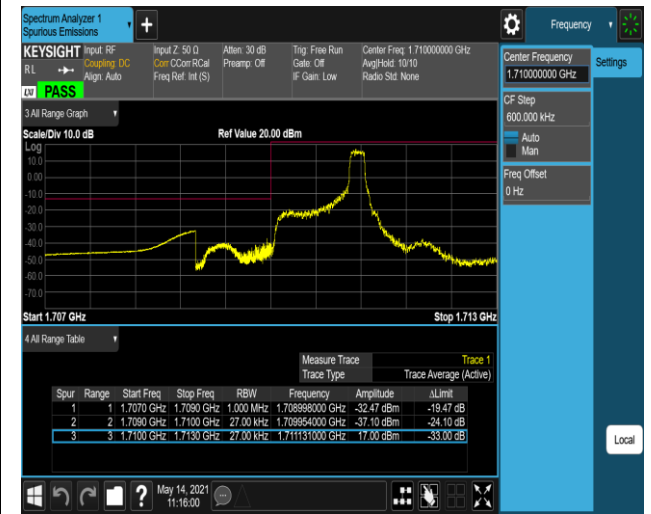

Band4-1.4MHz-QPSK-19957-1RB#0

Band4-1.4MHz-QPSK-19957-1RB#5

Band4-1.4MHz-QPSK-19957-6RB#0

Band4-1.4MHz-QPSK-20393-1RB#0

Band4-1.4MHz-QPSK-20393-1RB#5

Band4-1.4MHz-QPSK-20393-6RB#0

Band5-1.4MHz-16QAM-20407-1RB#0

Band5-1.4MHz-16QAM-20407-1RB#5

Band5-1.4MHz-16QAM-20643-6RB#0

Band5-1.4MHz-16QAM-20643-1RB#0

Band5-1.4MHz-16QAM-20643-1RB#5

Band5-1.4MHz-16QAM-20643-6RB#0