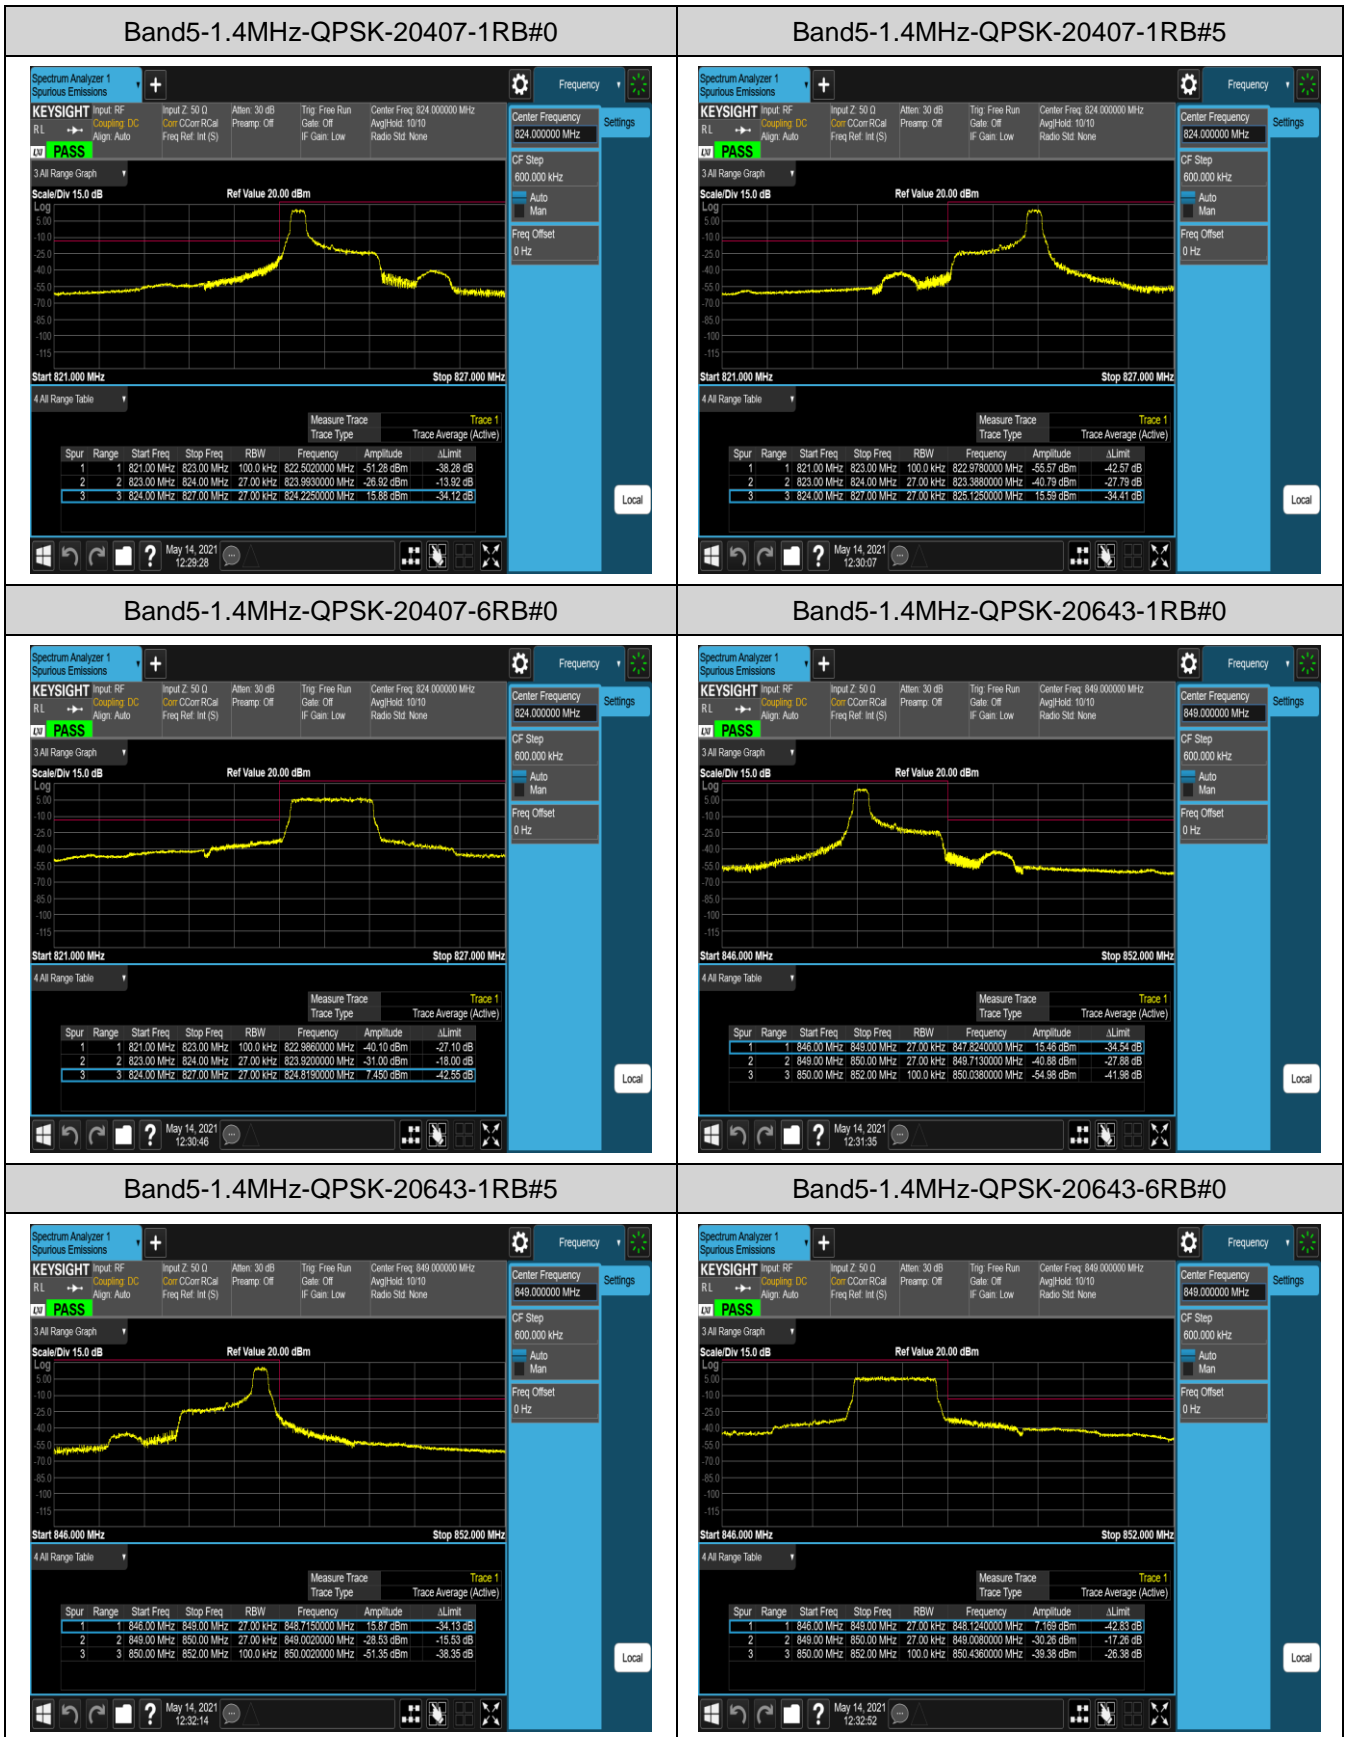

Band4-1.4MHz-QPSK-19957-1RB#0

Band4-1.4MHz-QPSK-19957-1RB#5

Band4-1.4MHz-QPSK-19957-6RB#0

Band4-1.4MHz-QPSK-20393-1RB#0

Band4-1.4MHz-QPSK-20393-1RB#5

Band4-1.4MHz-QPSK-20393-6RB#0

Band5-1.4MHz-16QAM-20407-1RB#0

Band5-1.4MHz-16QAM-20407-1RB#5

Band5-1.4MHz-16QAM-20643-6RB#0

Band5-1.4MHz-16QAM-20643-1RB#0

Band5-1.4MHz-16QAM-20643-1RB#5

Band5-1.4MHz-16QAM-20643-6RB#0