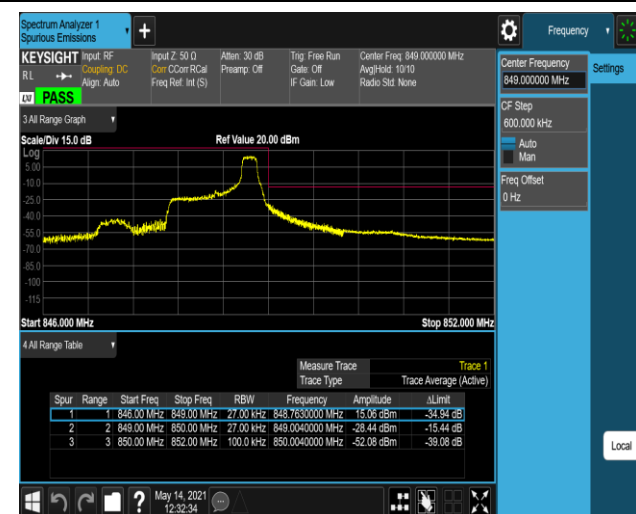

Band5-1.4MHz-16QAM-20407-1RB#5

Band5-1.4MHz-16QAM-20643-6RB#0

Band5-1.4MHz-16QAM-20643-1RB#0

Band5-1.4MHz-16QAM-20643-1RB#5

Band5-1.4MHz-16QAM-20643-6RB#0