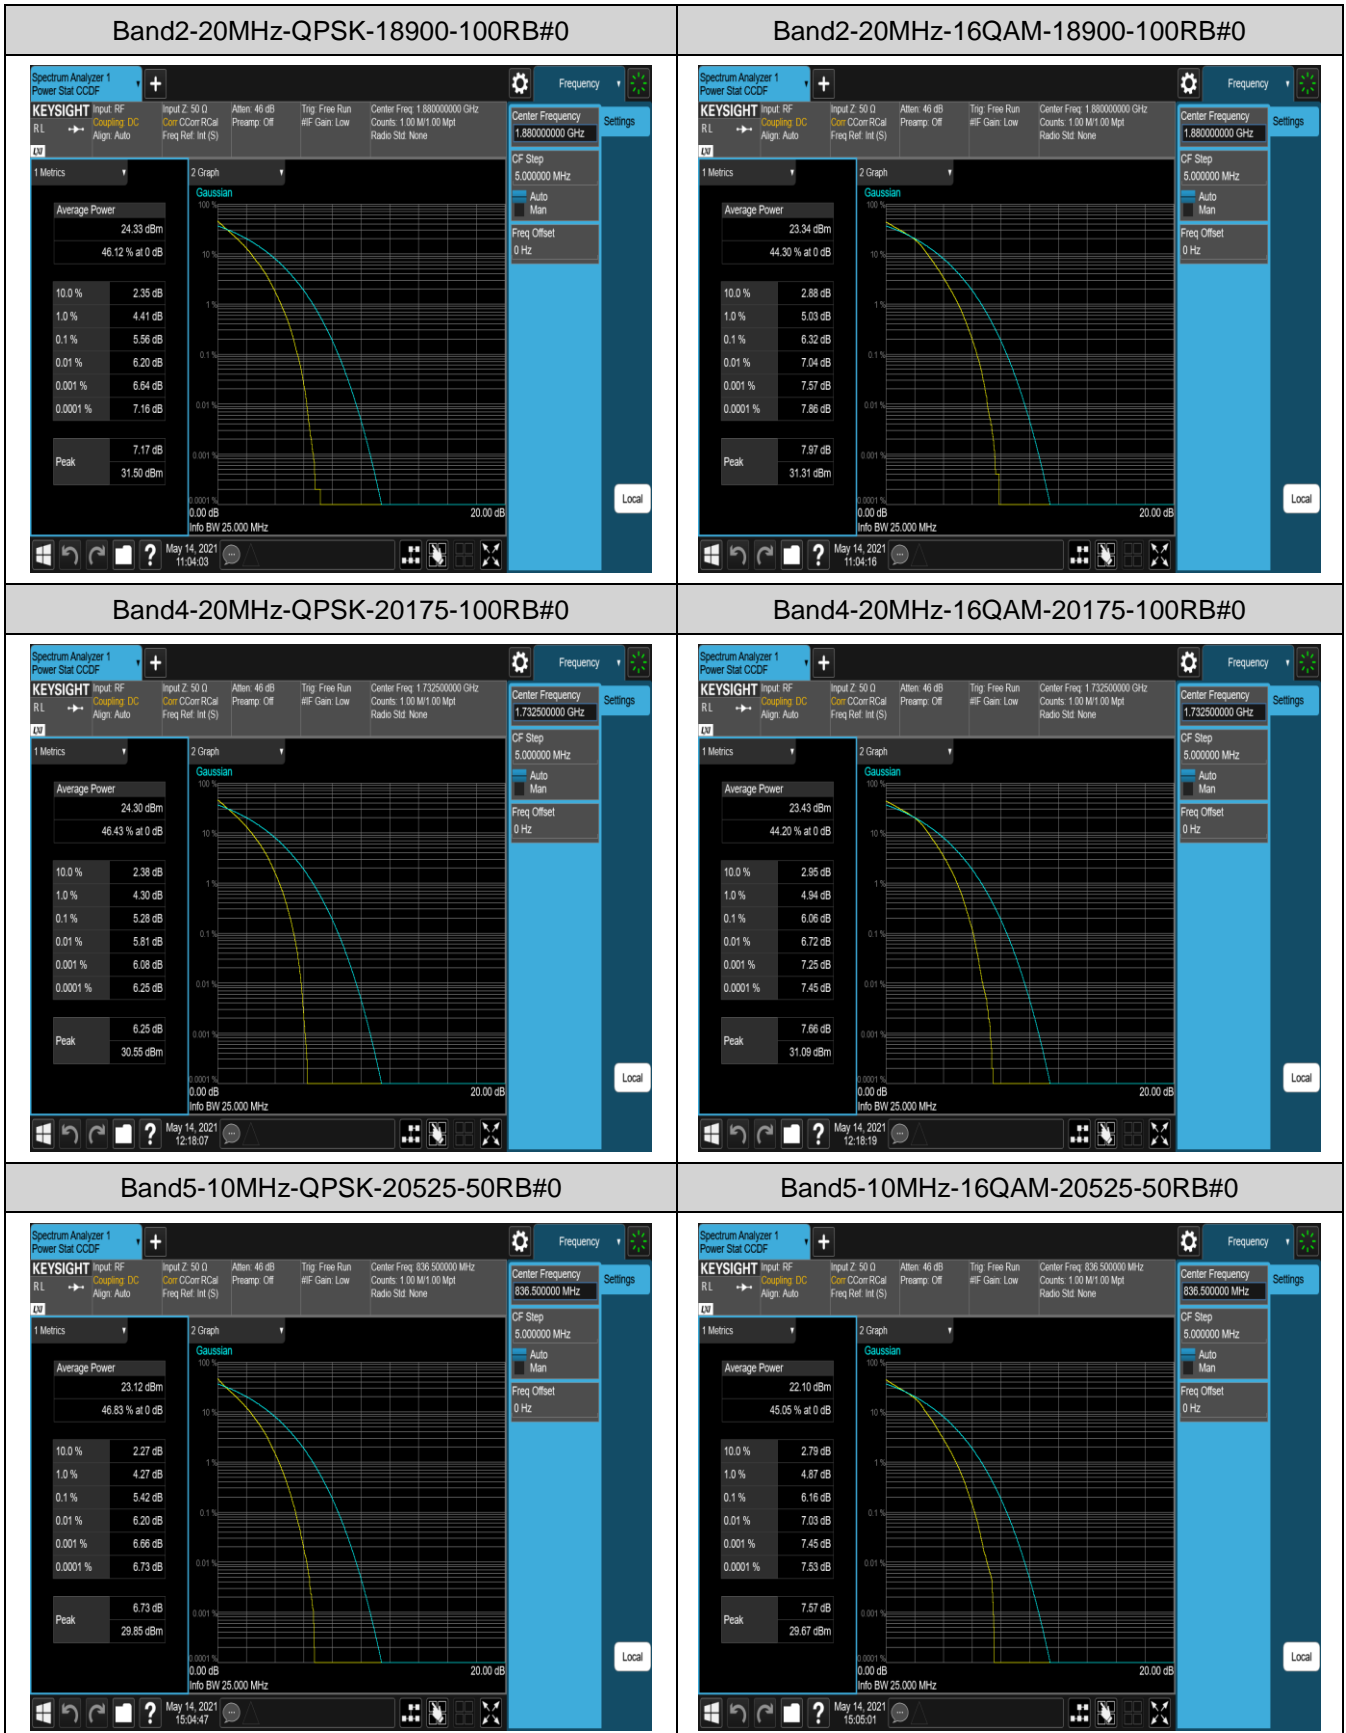

Test Graphs