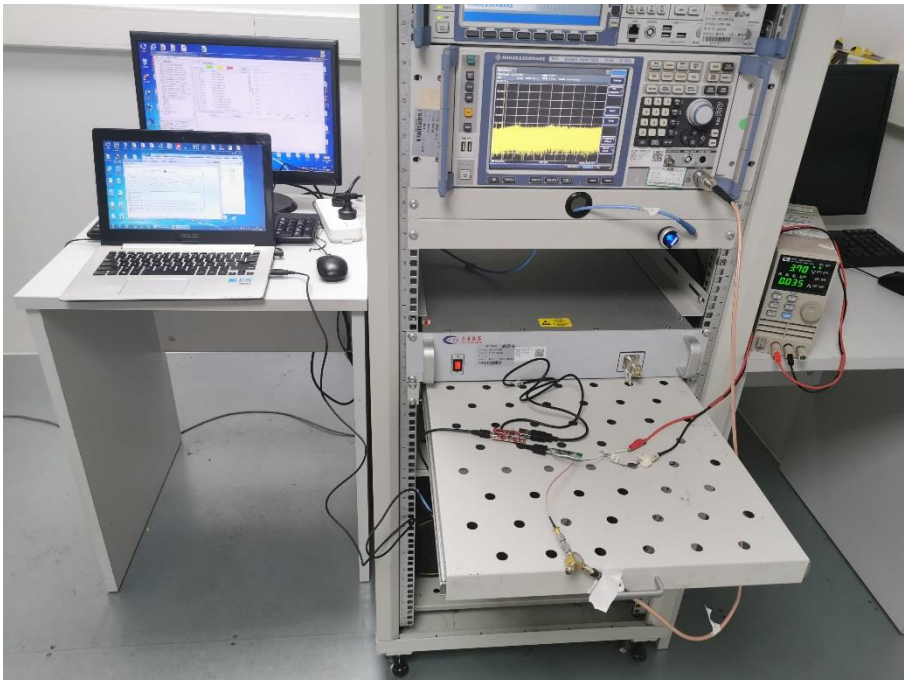

## TEST SETUP PHOTOS

### 1 Radiated Test Photo

Below 30MHz

30MHz-1 GHz

Close-up

Above 1GHz

Close-up

## 2 Conducted Test Photo

Conducted Test-BT3.0

Conducted Test-BLE