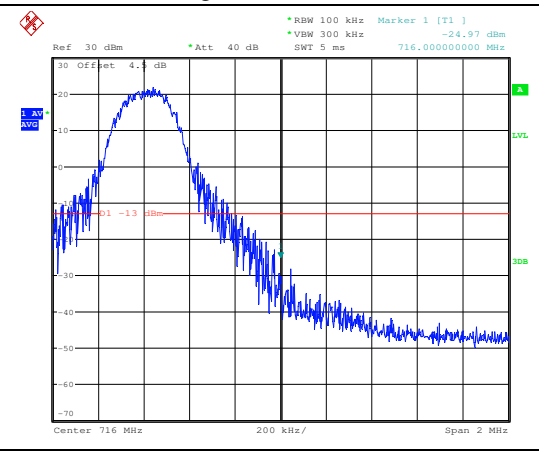

QPSK High channel-1 RB offset Max