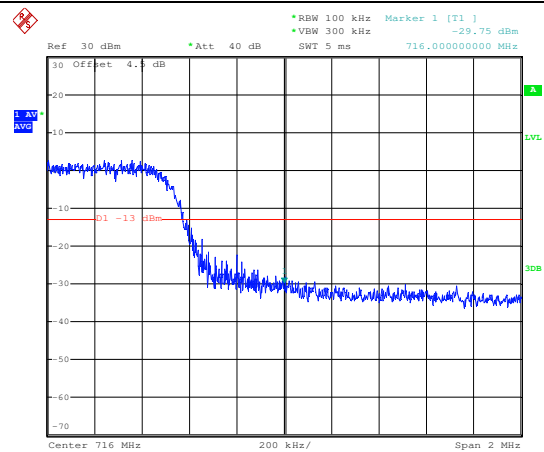

### QPSK High channel-1 RB offset Max

### 16QAM High channel-1 RB offset Max

LTE FDD Band 17, Nominal Bandwidth: 10MHz

QPSK Low channel- Full RB offset 0

16QAM Low channel- Full RB offset 0

QPSK Low channel-1 RB offset 0

16QAM Low channel-1 RB offset 0

QPSK High channel- Full RB offset 0

16QAM High channel- Full RB offset 0

QPSK High channel-1 RB offset Max

16QAM High channel-1 RB offset Max