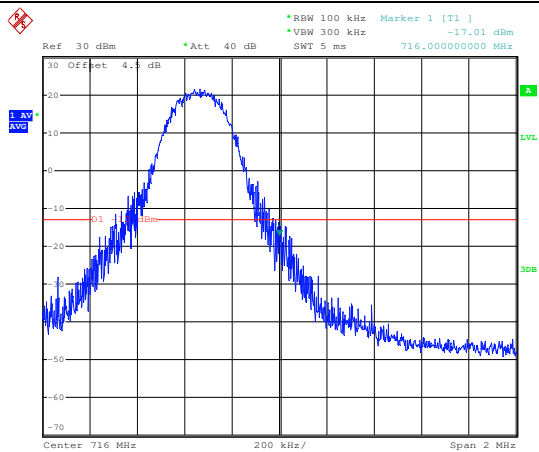

QPSK High channel-1 RB offset Max