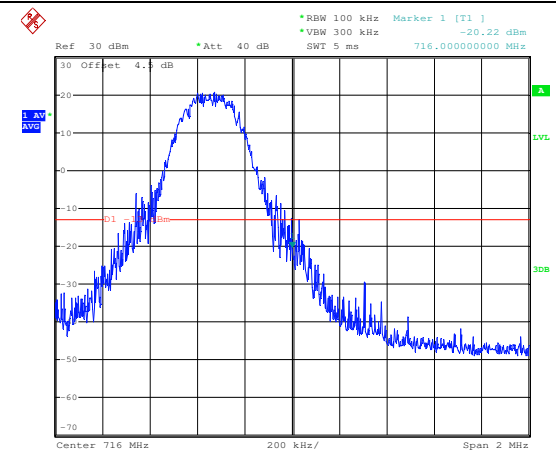

16QAM High channel-1 RB offset Max