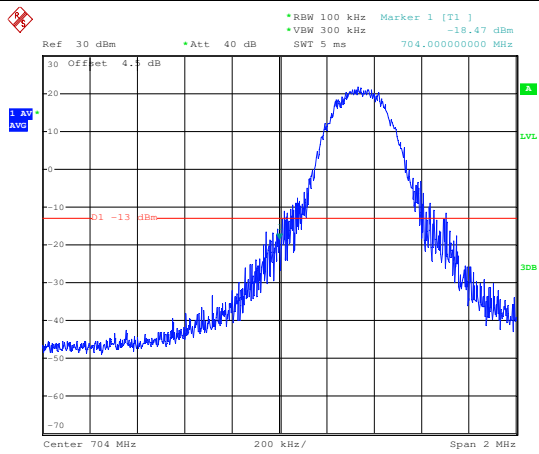

QPSK Low channel-1 RB offset 0