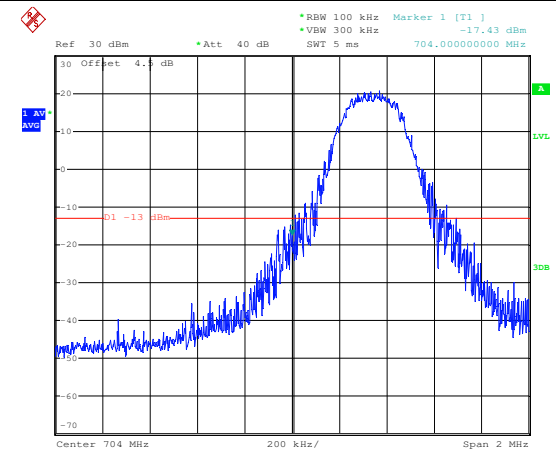

16QAM Low channel-1 RB offset 0