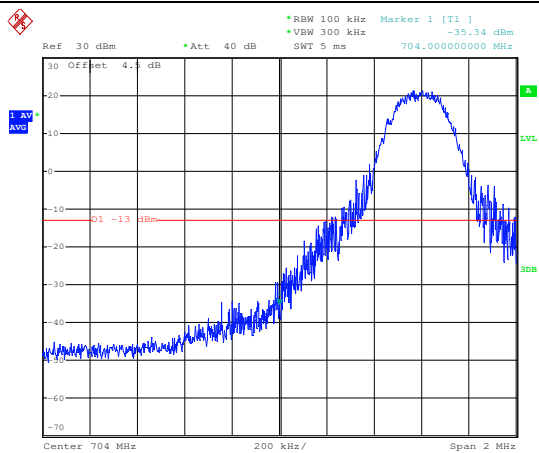

### 16QAM High channel-1 RB offset Max

LTE FDD Band 17, Nominal Bandwidth: 10MHz

QPSK Low channel- Full RB offset 0

16QAM Low channel- Full RB offset 0

QPSK Low channel-1 RB offset 0

16QAM Low channel-1 RB offset 0

QPSK High channel- Full RB offset 0

16QAM High channel- Full RB offset 0

QPSK High channel-1 RB offset Max

16QAM High channel-1 RB offset Max