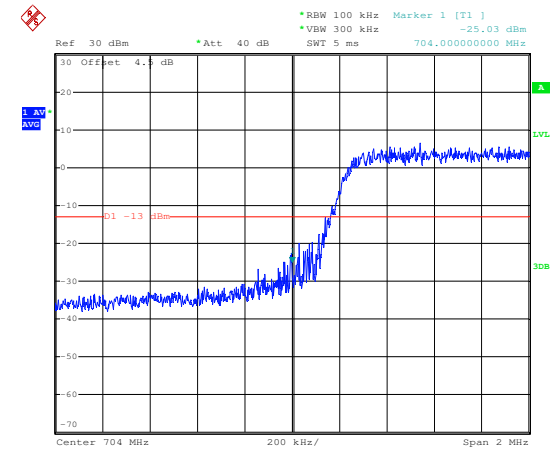

## LTE FDD Band 17, Nominal Bandwidth: 5MHz

### QPSK Low channel- Full RB offset 0

### 16QAM Low channel- Full RB offset 0