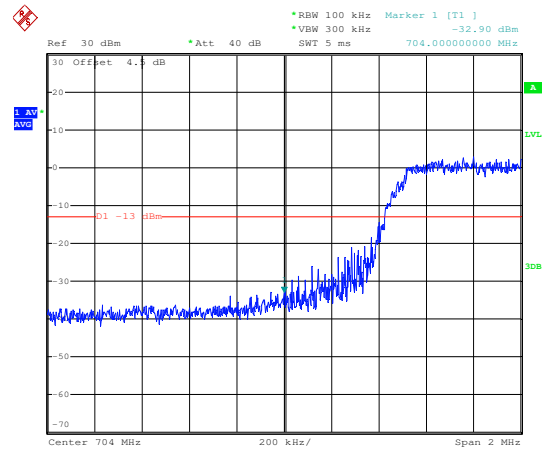

### QPSK High channel-1 RB offset Max

### 16QAM High channel-1 RB offset Max

LTE FDD Band 17, Nominal Bandwidth: 10MHz

QPSK Low channel- Full RB offset 0

16QAM Low channel- Full RB offset 0

QPSK Low channel-1 RB offset 0

16QAM Low channel-1 RB offset 0

QPSK High channel- Full RB offset 0

16QAM High channel- Full RB offset 0

QPSK High channel-1 RB offset Max

16QAM High channel-1 RB offset Max