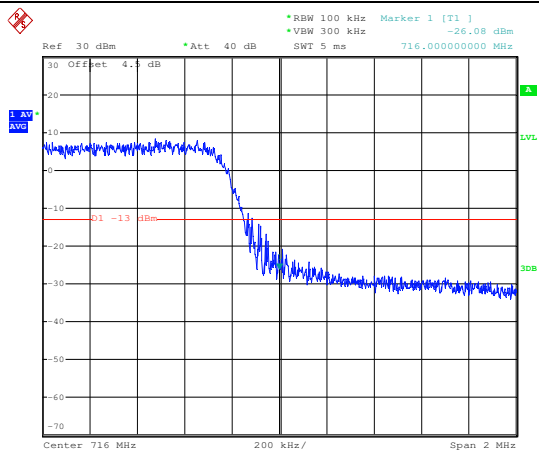

QPSK High channel- Full RB offset 0