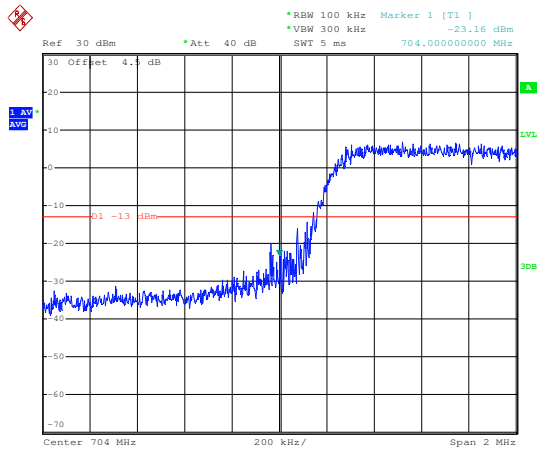

## LTE FDD Band 17, Nominal Bandwidth: 5MHz

### QPSK Low channel- Full RB offset 0

### 16QAM Low channel- Full RB offset 0