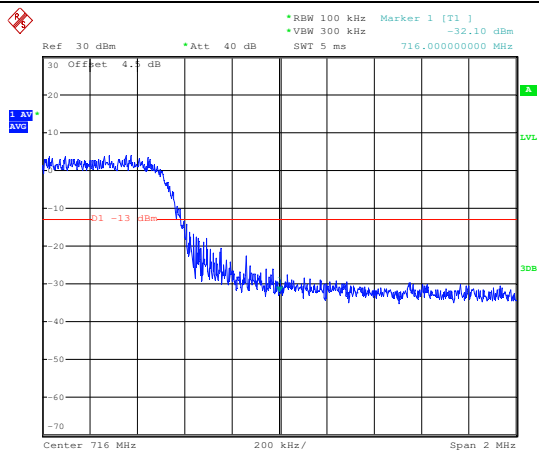

### QPSK High channel-1 RB offset Max

### 16QAM High channel-1 RB offset Max

LTE FDD Band 17, Nominal Bandwidth: 10MHz

QPSK Low channel- Full RB offset 0

16QAM Low channel- Full RB offset 0

QPSK Low channel-1 RB offset 0

16QAM Low channel-1 RB offset 0

QPSK High channel- Full RB offset 0

16QAM High channel- Full RB offset 0

QPSK High channel-1 RB offset Max

16QAM High channel-1 RB offset Max