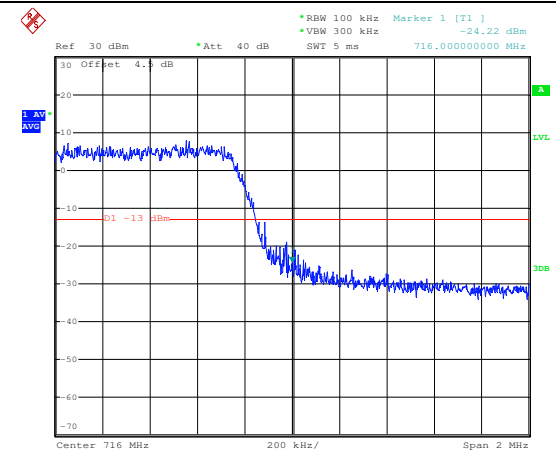

16QAM High channel- Full RB offset 0