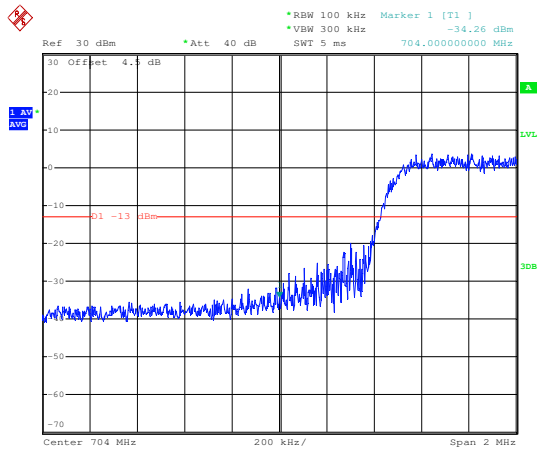

### QPSK High channel-1 RB offset Max

### 16QAM High channel-1 RB offset Max

LTE FDD Band 17, Nominal Bandwidth: 10MHz

QPSK Low channel- Full RB offset 0

16QAM Low channel- Full RB offset 0

QPSK Low channel-1 RB offset 0

16QAM Low channel-1 RB offset 0