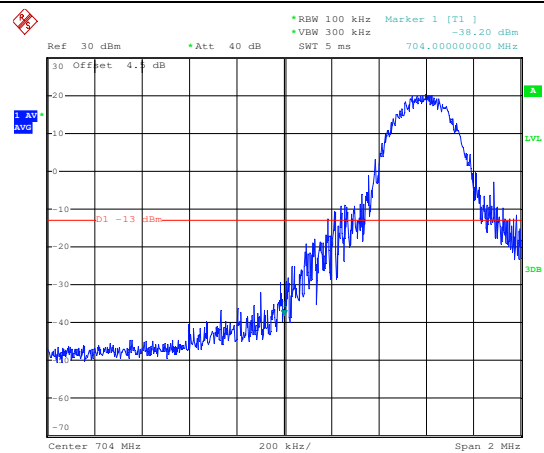

### 16QAM High channel-1 RB offset Max

LTE FDD Band 17, Nominal Bandwidth: 10MHz

QPSK Low channel- Full RB offset 0

16QAM Low channel- Full RB offset 0

QPSK Low channel-1 RB offset 0

16QAM Low channel-1 RB offset 0

QPSK High channel- Full RB offset 0

16QAM High channel- Full RB offset 0

QPSK High channel-1 RB offset Max

16QAM High channel-1 RB offset Max