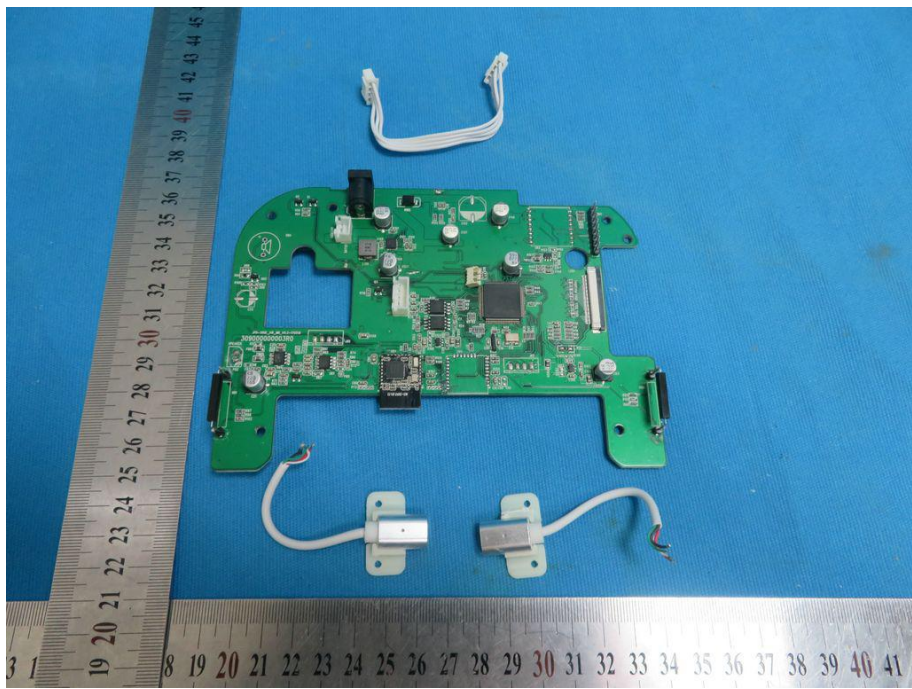

Test model No.: JPD-300E

# Adapter