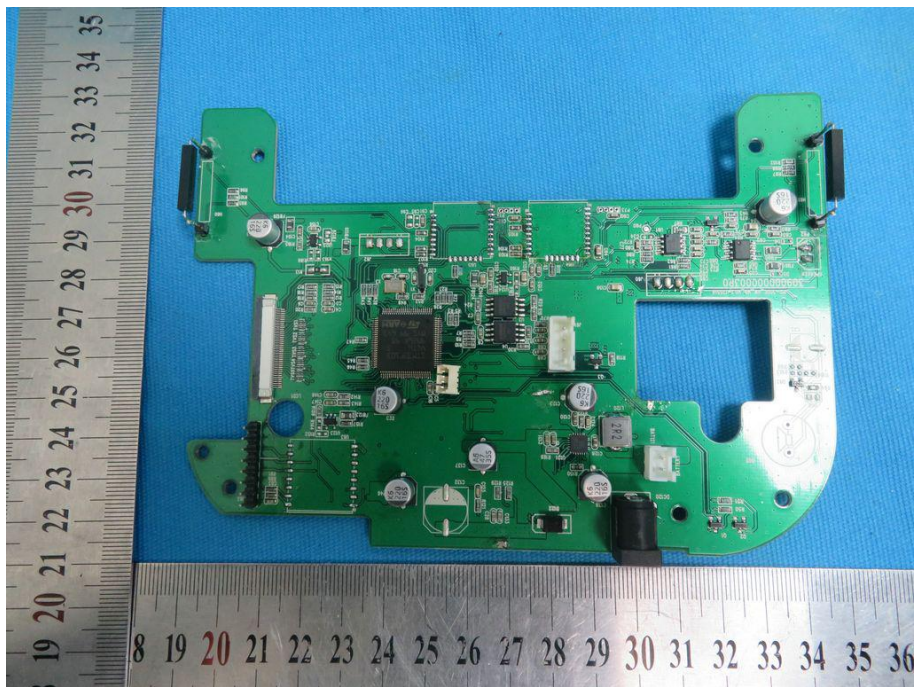

Test model No.: JPD-300E

# Adapter