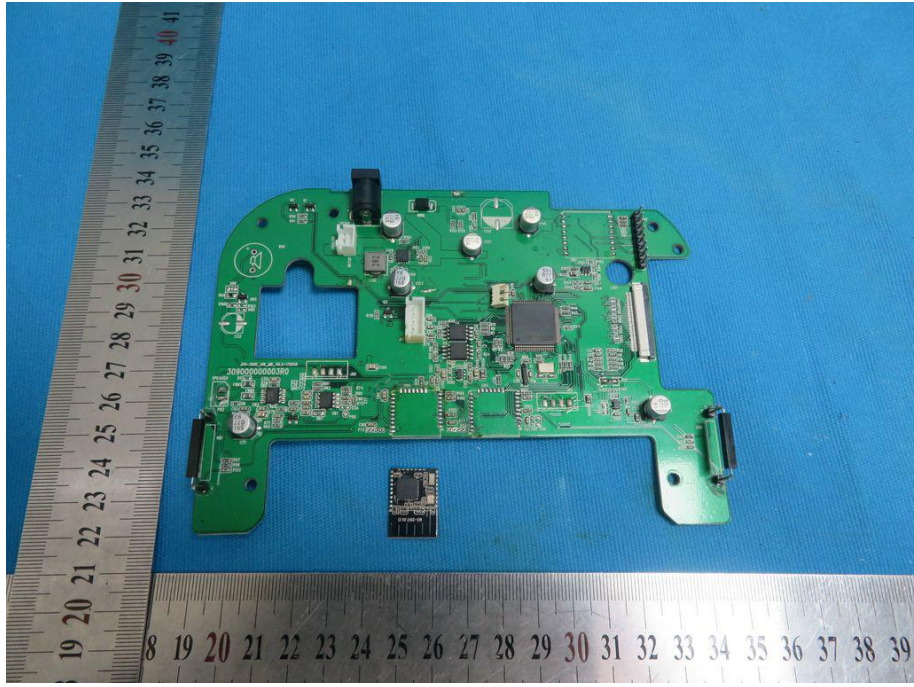

Test model No.: JPD-300E

# Adapter