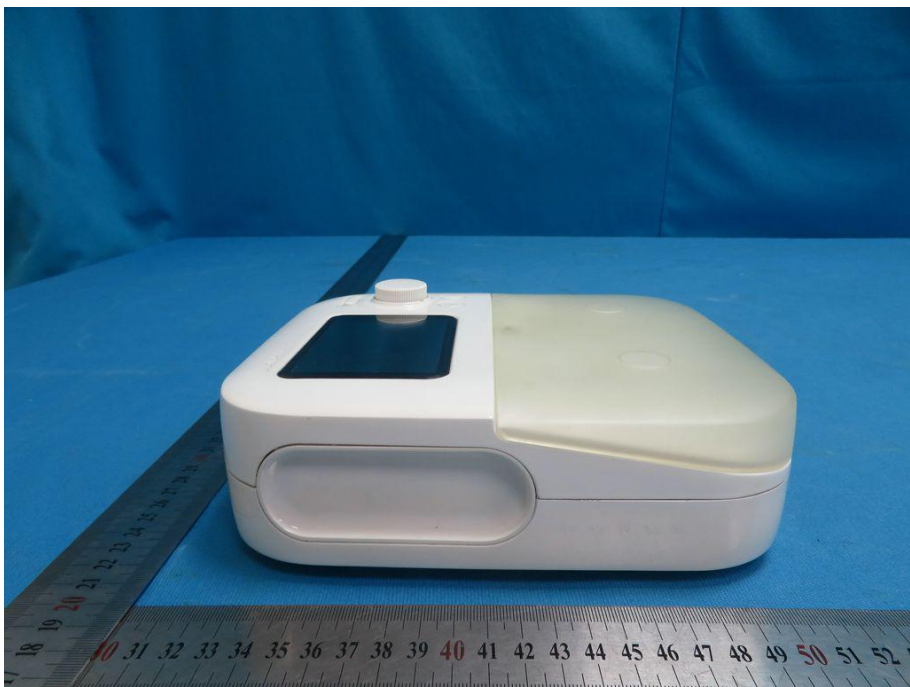

Test model No.: JPD-300E

The host

Adapter