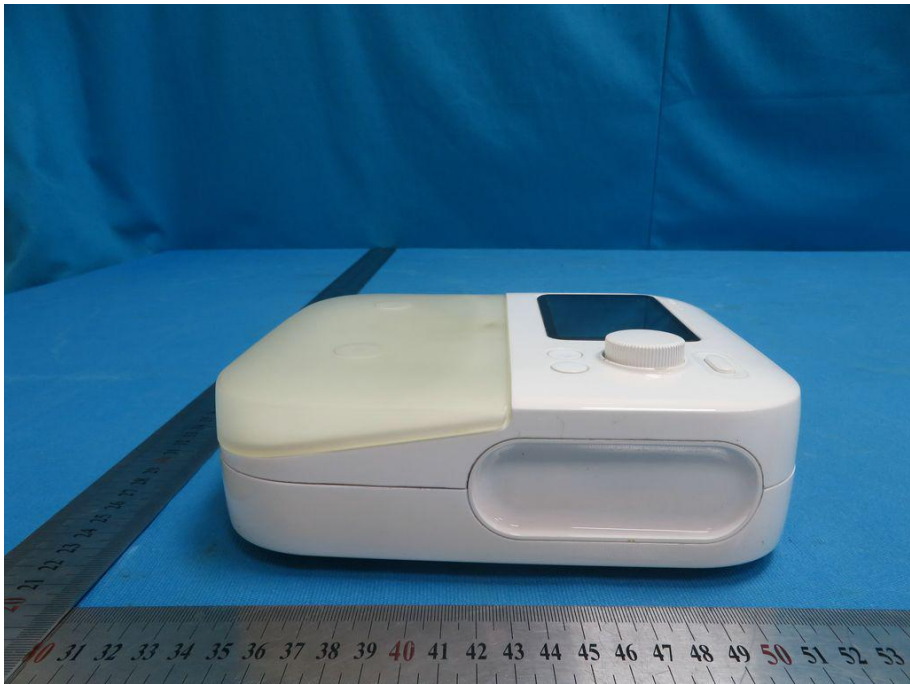

Test model No.: JPD-300E

The host

Adapter