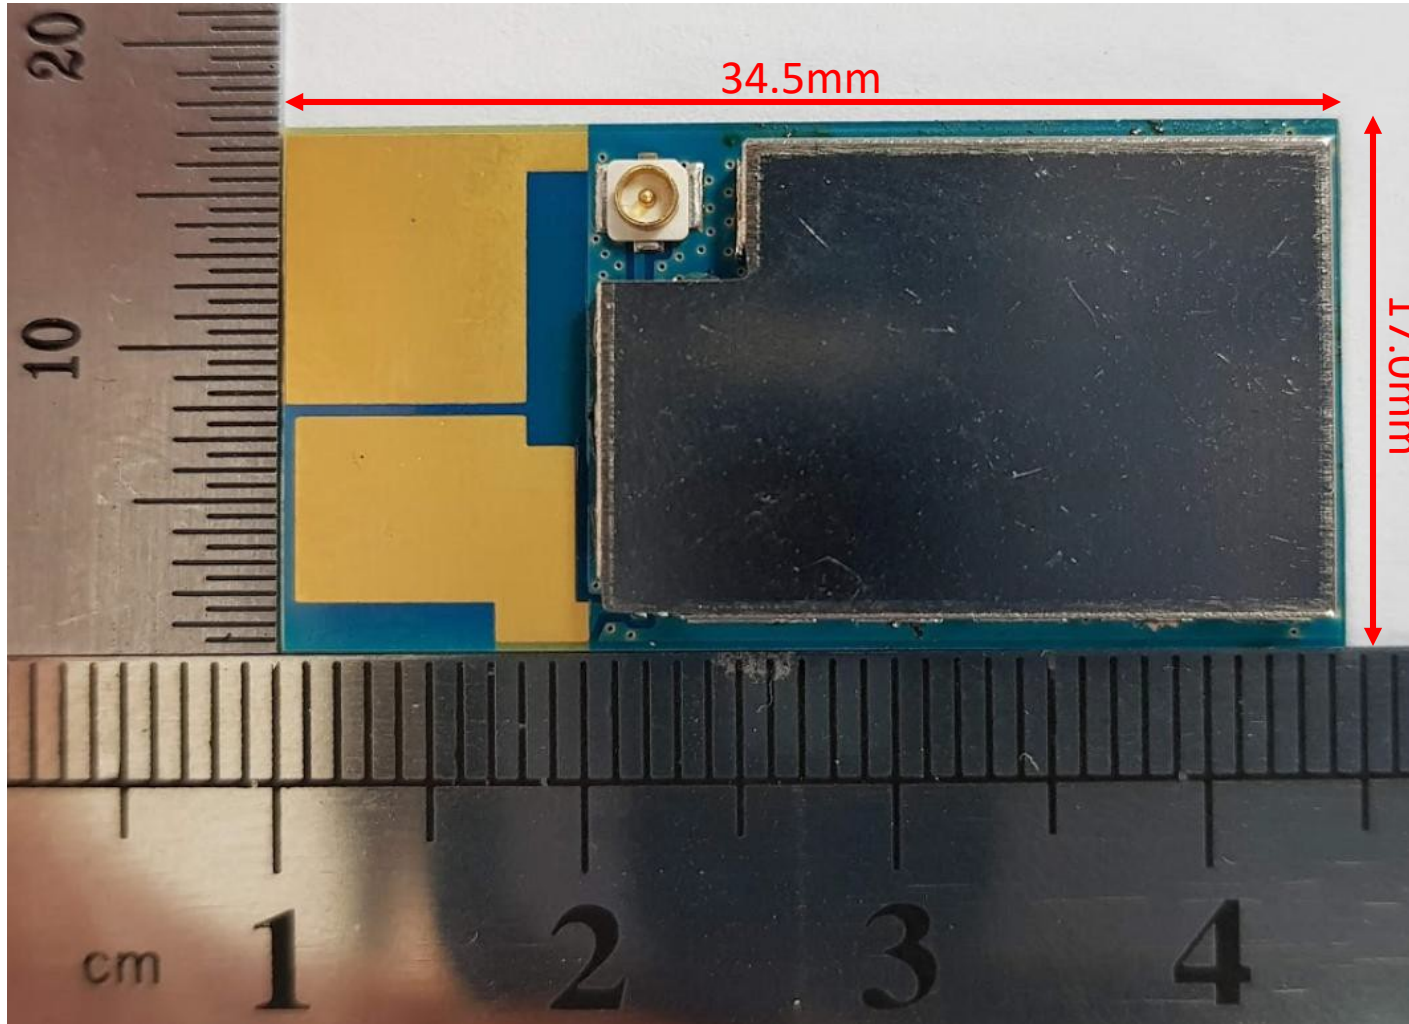

1. TOP

Dimension:
34.5x17.0x3.0mm

Wifi WFM60-SFP2501

2. TOP(internal photo)

3. BOTTOM

Wifi WFM60-SFP2501