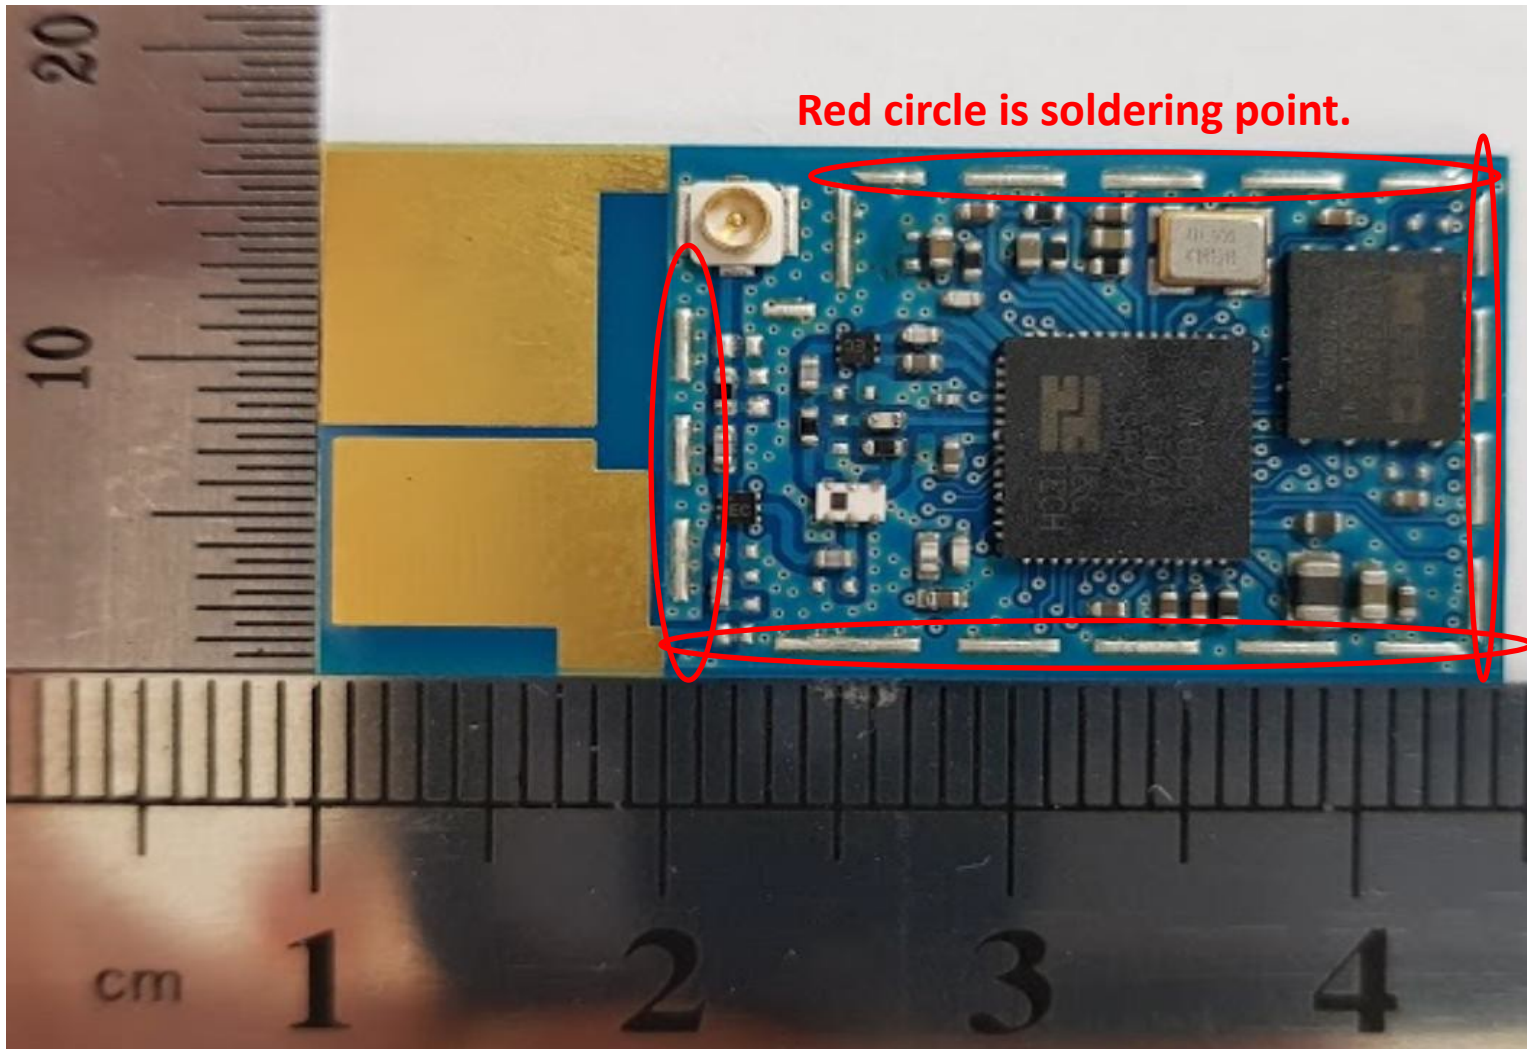

1. TOP

Dimension:
34.5x17.0x3.0mm

Wifi WFM60-SFP2501

2. TOP(internal photo)

3. BOTTOM

Wifi WFM60-SFP2501