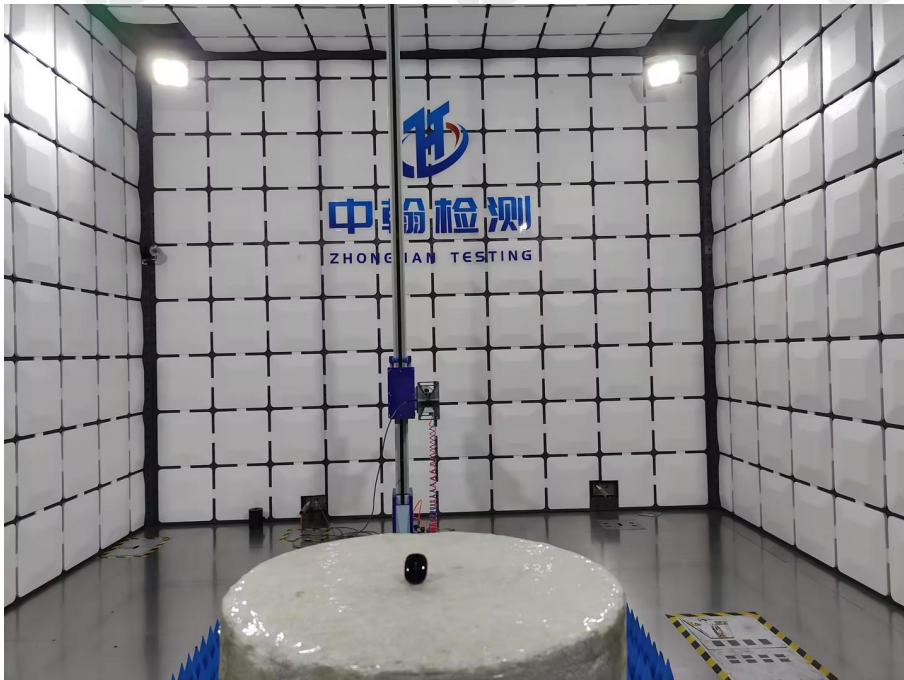

ZHONGHAN

FCC ID:2ADXX-S9

EUT TEST PHOTOS

ZHONGHAN

***** END OF REPORT *****