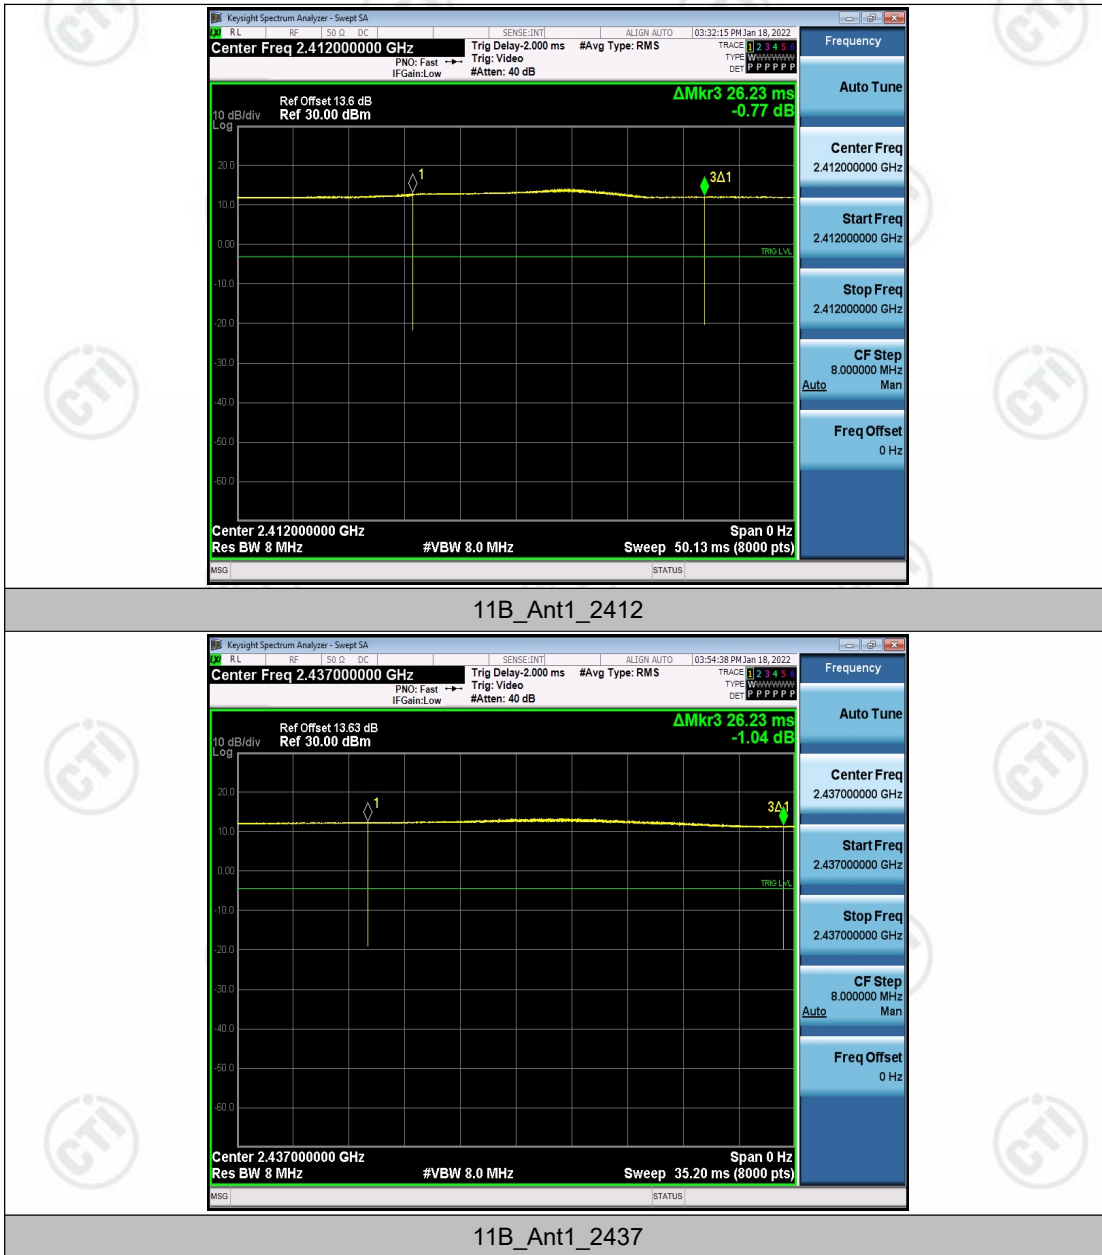

Appendix G: Duty Cycle

Test Result

Test Mode	Antenna	Channel	Transmission Duration [ms]	Transmission Period [ms]	Duty Cycle [%]	Limit	Verdict
11B	Ant1	2412	26.19	26.23	99.88	---	PASS
		2437	26.20	26.23	99.90	---	PASS
		2462	26.20	26.23	99.91	---	PASS
11G	Ant1	2412	5.48	5.50	99.65	---	PASS
		2437	5.48	5.50	99.68	---	PASS
		2462	5.48	5.50	99.68	---	PASS
11N20SISO	Ant1	2412	5.08	5.10	99.63	---	PASS
		2437	5.08	5.10	99.63	---	PASS
		2462	5.08	5.10	99.63	---	PASS

Test Graphs

11B_Ant1_2462

11G_Ant1_2412

11G_Ant1_2437

11G_Ant1_2462

11N20SISO_Ant1_2412

11N20SISO_Ant1_2437

*** End of Report ***