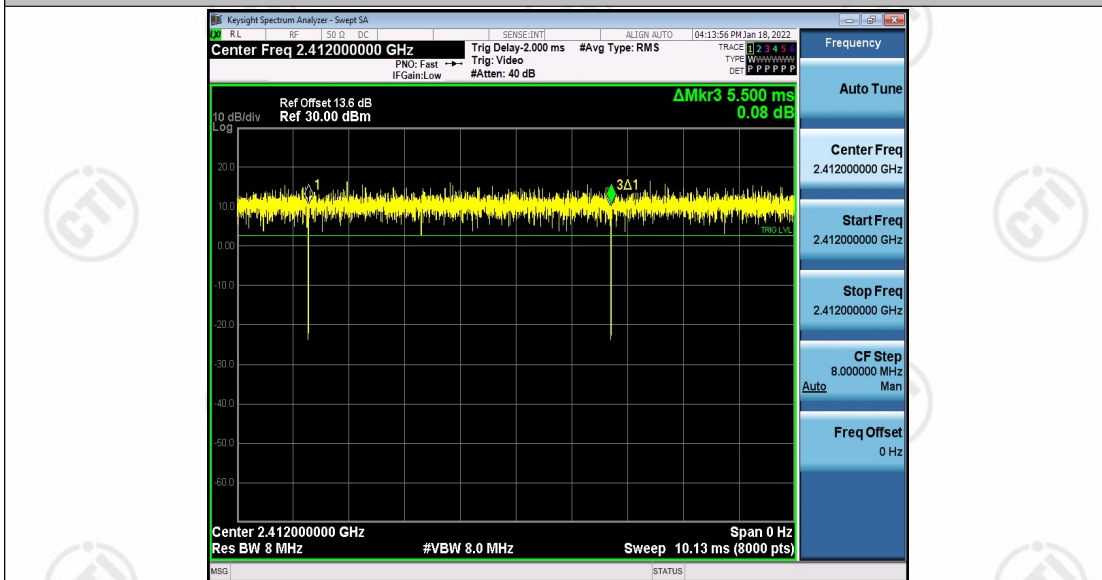

11B_Ant1_2462