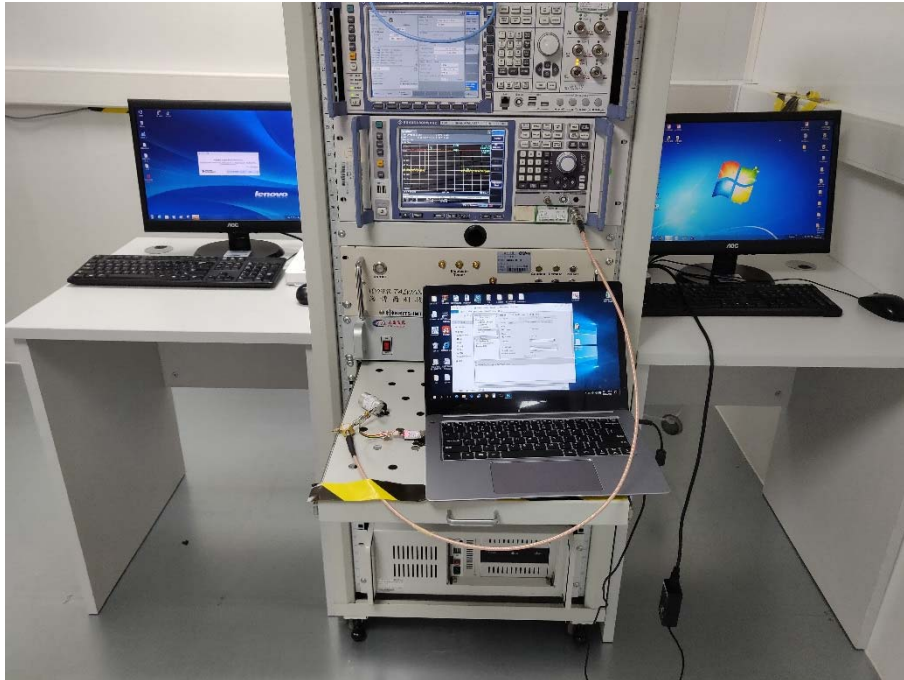

ANNEX B TEST SETUP PHOTOS

1 Radiated Test Photo

Below 30MHz

30 MHz-1 GHz

Close-up

Above 1GHz

Close-up

2 Conducted Test Photo

Conducted Test-BLE

3 Conducted Emission

Conducted Emission Test 1

Conducted Emission Test 2