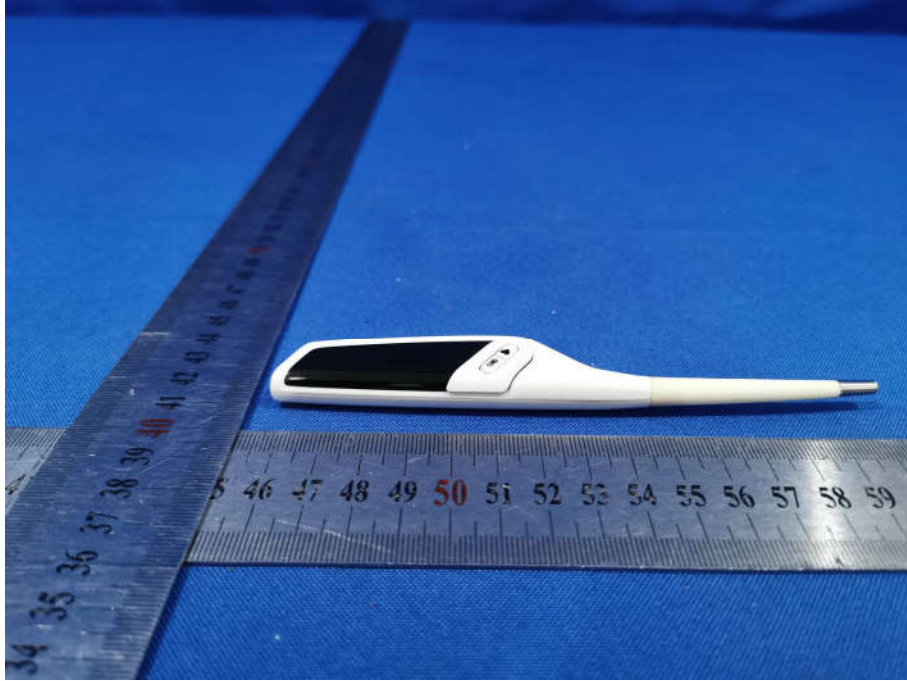

PHOTOGRAPHS OF EUT Constructional Details

Test Model No.: DT-20B

View of Product-1

View of Product-2

View of Product-3

View of Product-4

View of Product-5

View of Product-6