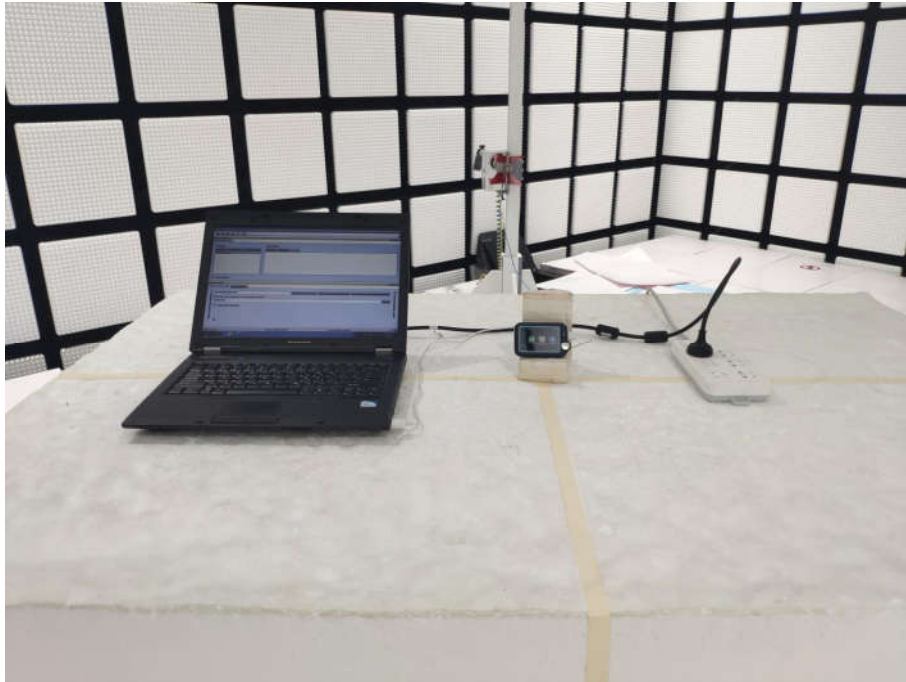

## PHOTOGRAPHS OF TEST SETUP

Test mode No:PB-20

**Radiated spurious emission Test Setup-2 (Below 30M)**

**Radiated spurious emission Test Setup-1 (Below 1GHz)**

**Radiated spurious emission Test Setup-3 (Above 1GHz)**

**Radiated spurious emission Test Setup-4(Above 1GHz)**  
**There are absorbing materials under the ground.**

**AC Conducted Emissions Test Setup**