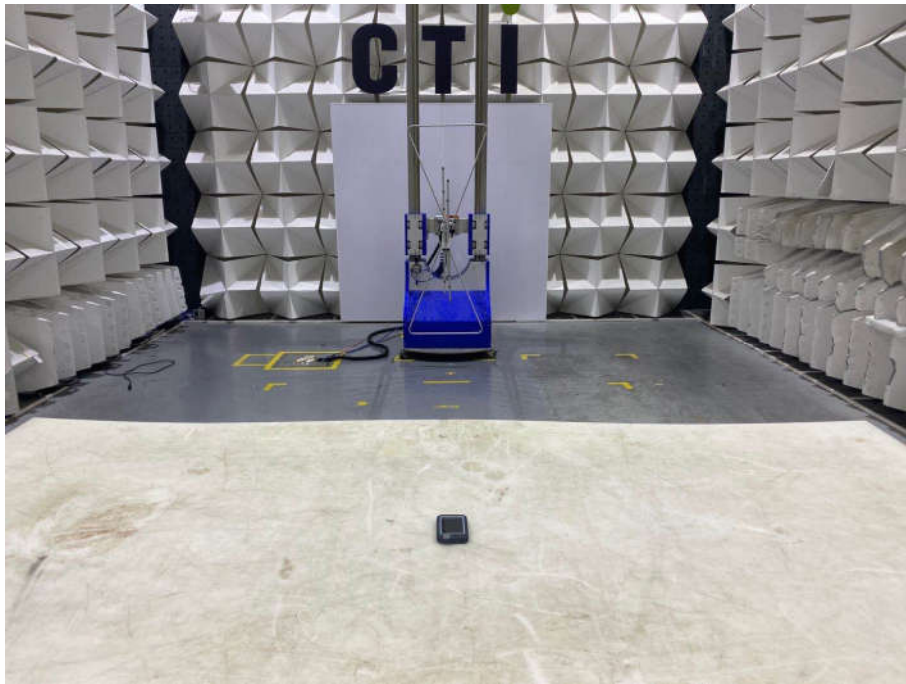

## PHOTOGRAPHS OF TEST SETUP

Test mode No:PB-20

**Radiated spurious emission Test Setup-2 (Below 30M)**

**Radiated spurious emission Test Setup-1 (Below 1GHz)**

**Radiated spurious emission Test Setup-3 (Above 1GHz)**

**Radiated spurious emission Test Setup-4(Above 1GHz)**  
**There are absorbing materials under the ground.**

**AC Conducted Emissions Test Setup**