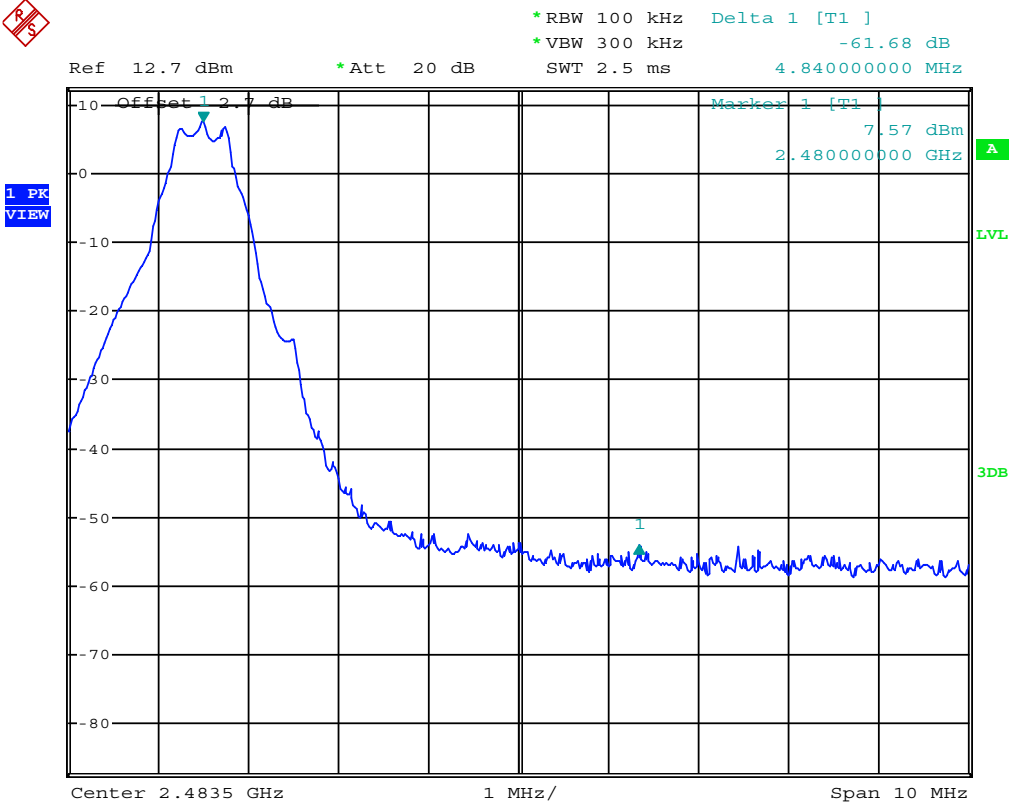

Bandedge Plot

BT 2.1+EDR

Note: Offset including Antenna Gain and Cable Loss

BT 4.0

Note: Offset including Antenna Gain and Cable Loss