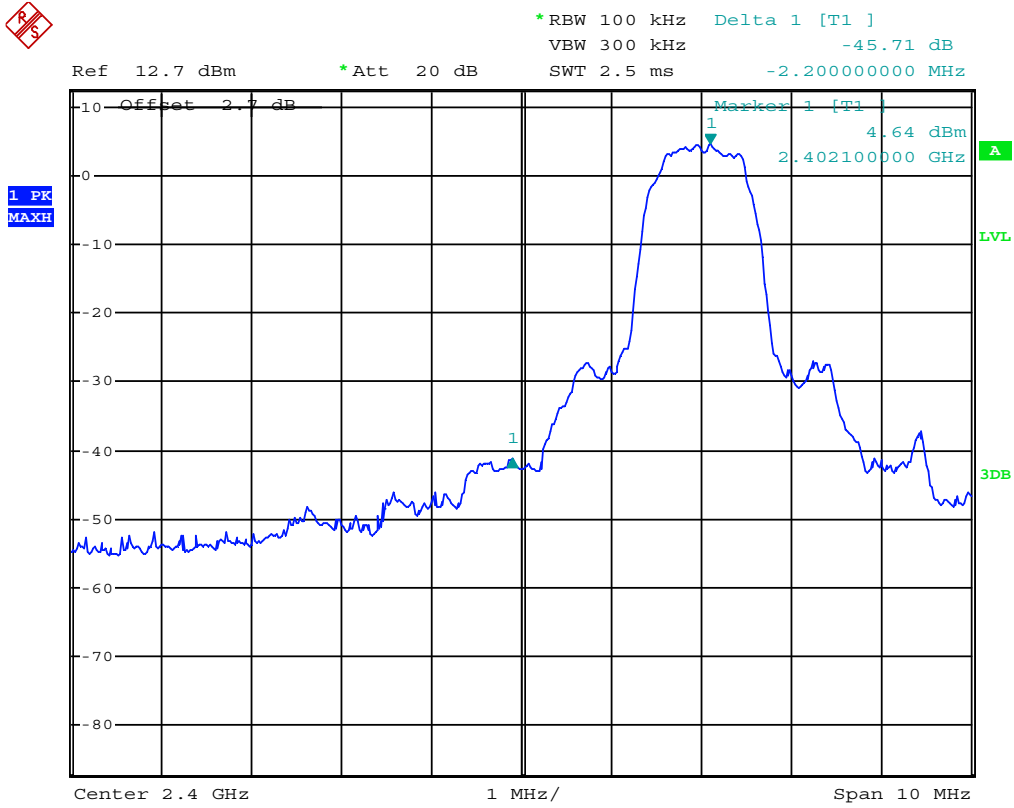

Bandedge Plot

BT 2.1+EDR

Note: Offset including Antenna Gain and Cable Loss

BT 4.0

Note: Offset including Antenna Gain and Cable Loss