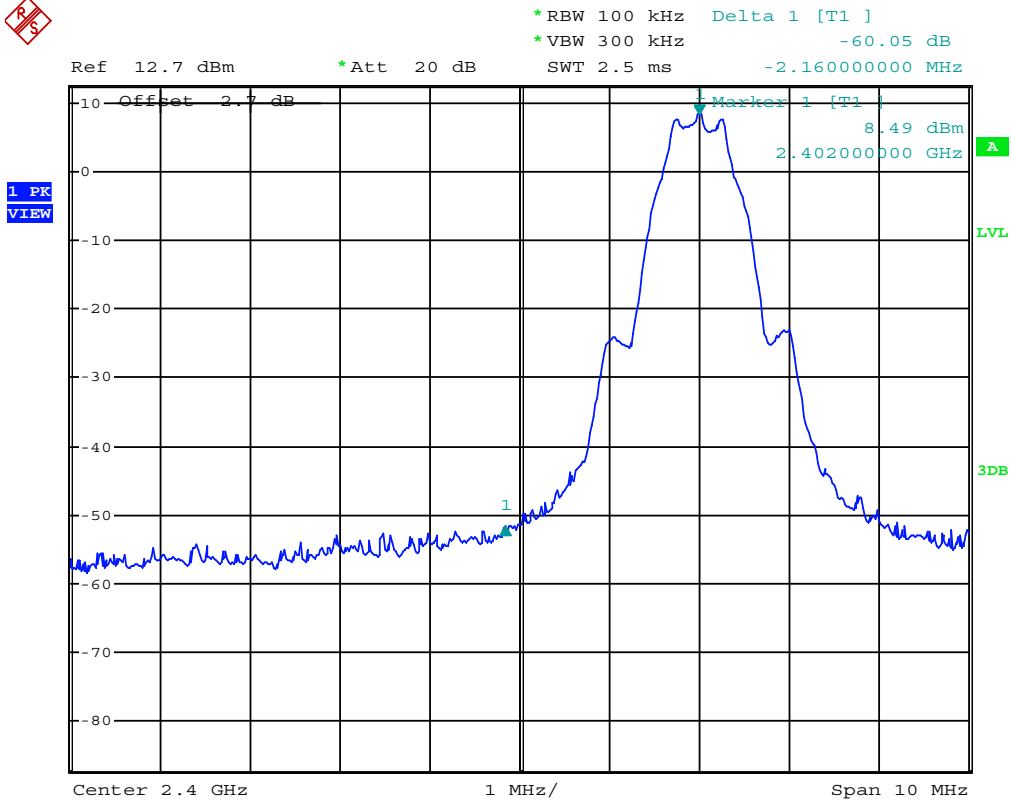

Bandedge Plot

BT 2.1+EDR

Note: Offset including Antenna Gain and Cable Loss

BT 4.0

Note: Offset including Antenna Gain and Cable Loss