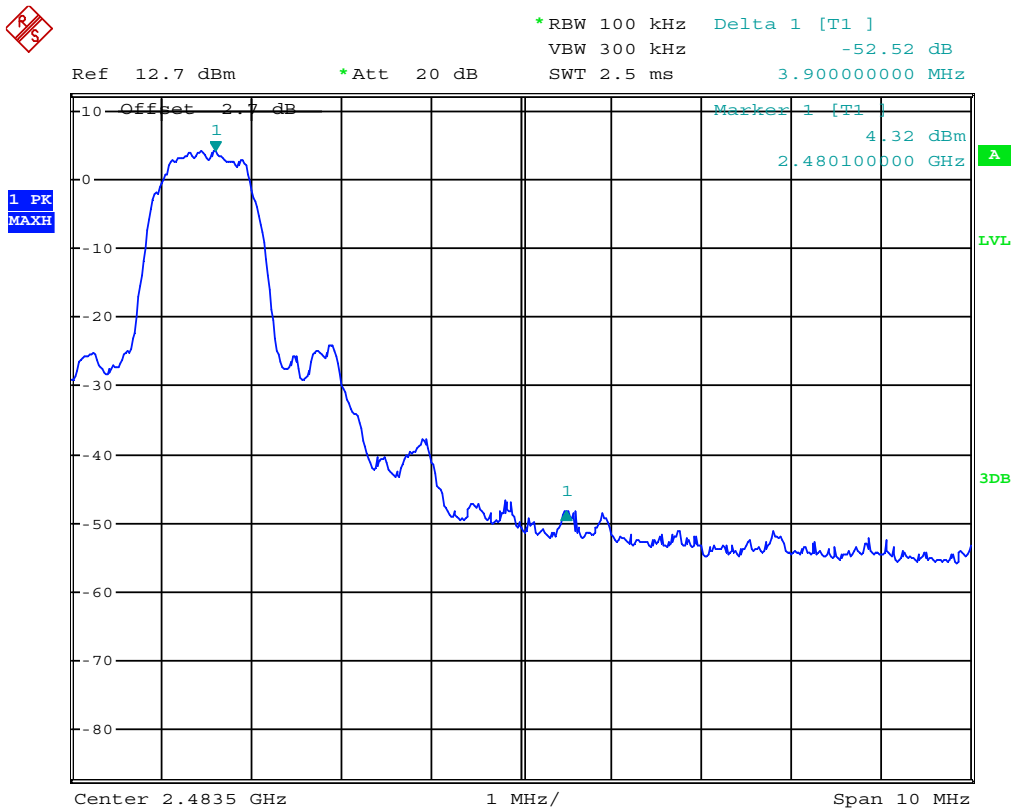

Bandedge Plot

BT 2.1+EDR

Note: Offset including Antenna Gain and Cable Loss

BT 4.0

Note: Offset including Antenna Gain and Cable Loss