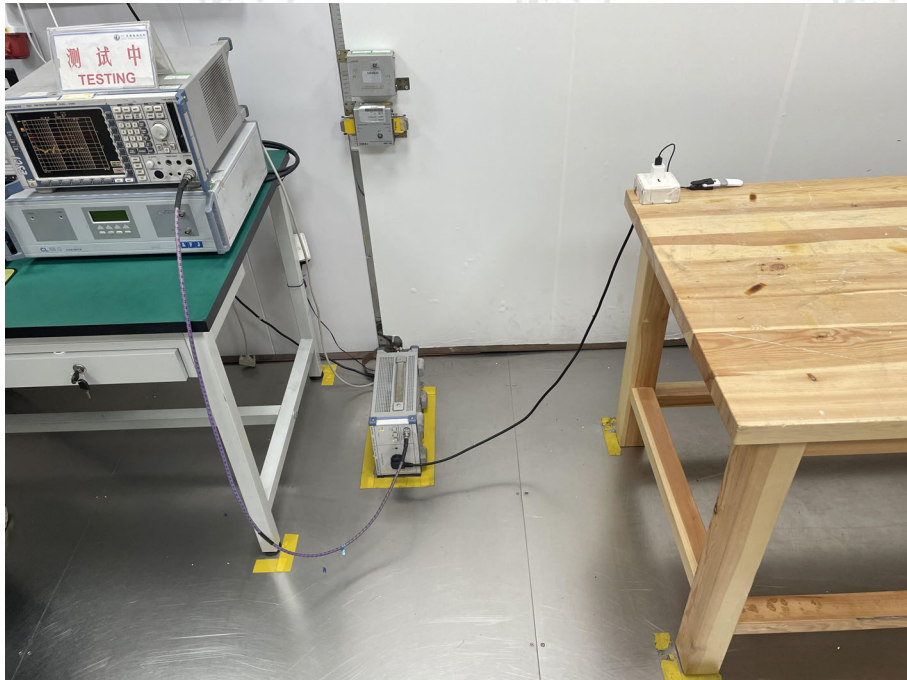

**PHOTOGRAPHS OF TEST SETUP**  
Test Model No.: ER1-LW

**Radiated spurious emission Test Setup-1(Below 1GHz)**

**Radiated spurious emission Test Setup-2(Above 1GHz)**

**Radiated spurious emission Test Setup-5(Above 1GHz)  
There are absorbing materials under the ground.**

**AC Power Line Conducted Emission**