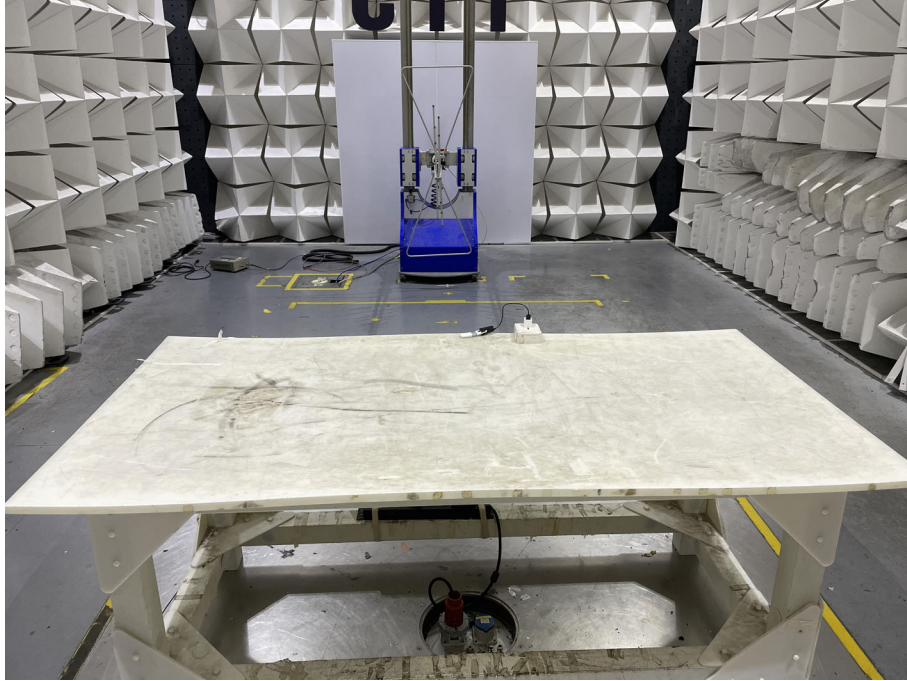

**PHOTOGRAPHS OF TEST SETUP**  
Test Model No.: ER1-LW

**Radiated spurious emission Test Setup-1(Below 1GHz)**

**Radiated spurious emission Test Setup-2(Above 1GHz)**

**Radiated spurious emission Test Setup-5(Above 1GHz)  
There are absorbing materials under the ground.**

**AC Power Line Conducted Emission**