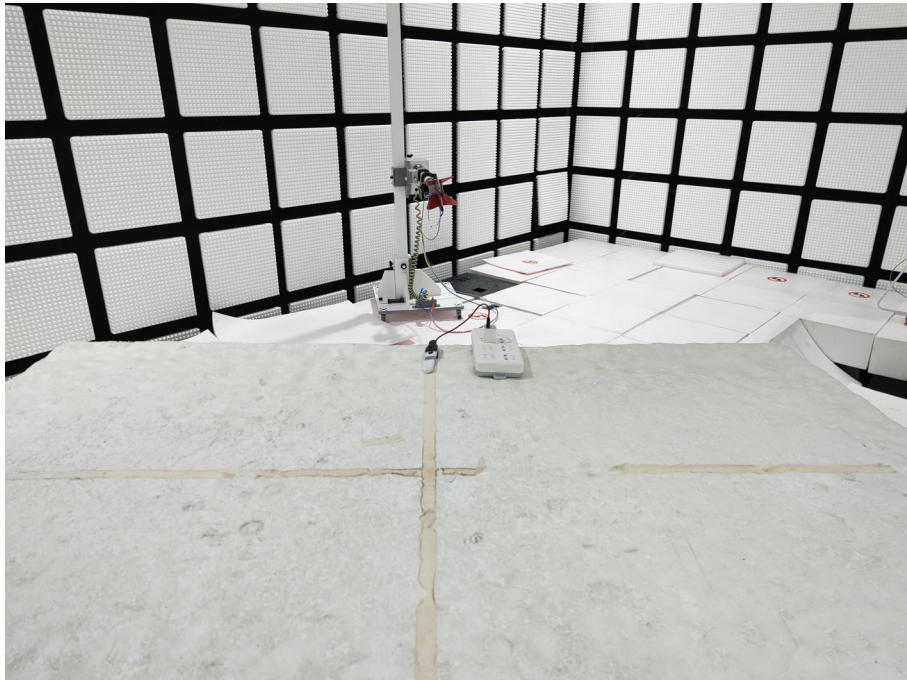

**PHOTOGRAPHS OF TEST SETUP**  
Test Model No.: ER1-LW

**Radiated spurious emission Test Setup-1(Below 1GHz)**

**Radiated spurious emission Test Setup-2(Above 1GHz)**

**Radiated spurious emission Test Setup-5(Above 1GHz)  
There are absorbing materials under the ground.**

**AC Power Line Conducted Emission**