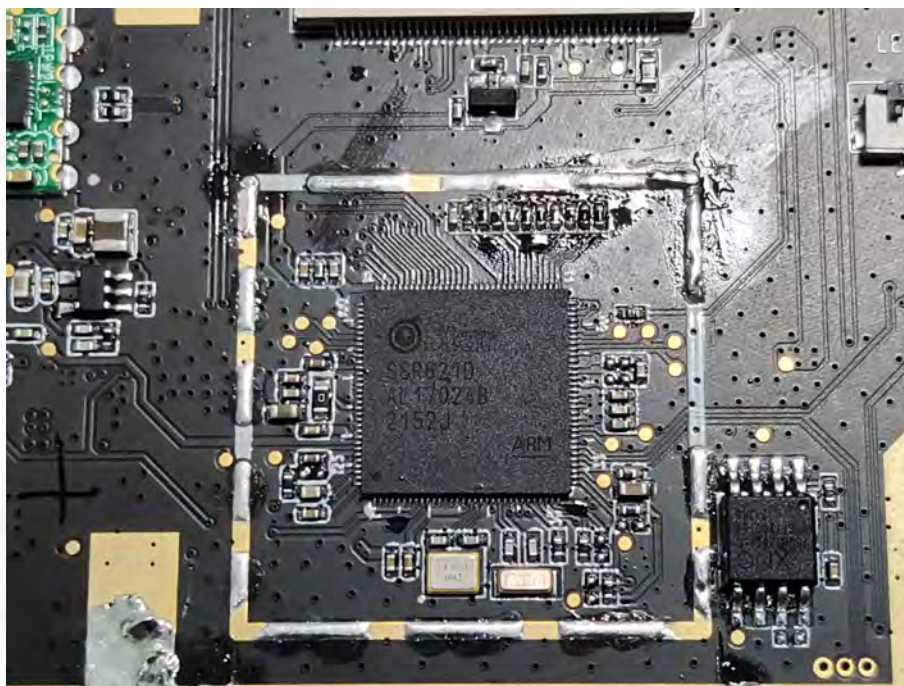

EUT PHOTO(Internal Photos)

FCC ID: 2AD XK-1663

FCC ID: 2AD XK-1663

***** END OF REPORT *****