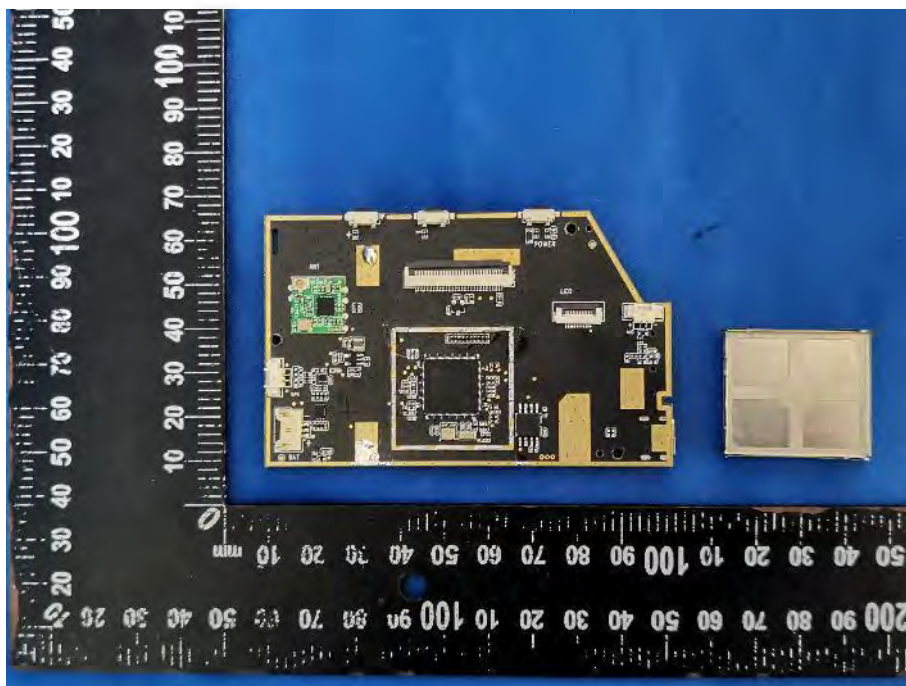

EUT PHOTO(Internal Photos)

FCC ID: 2AD XK-1663

FCC ID: 2AD XK-1663

***** END OF REPORT *****