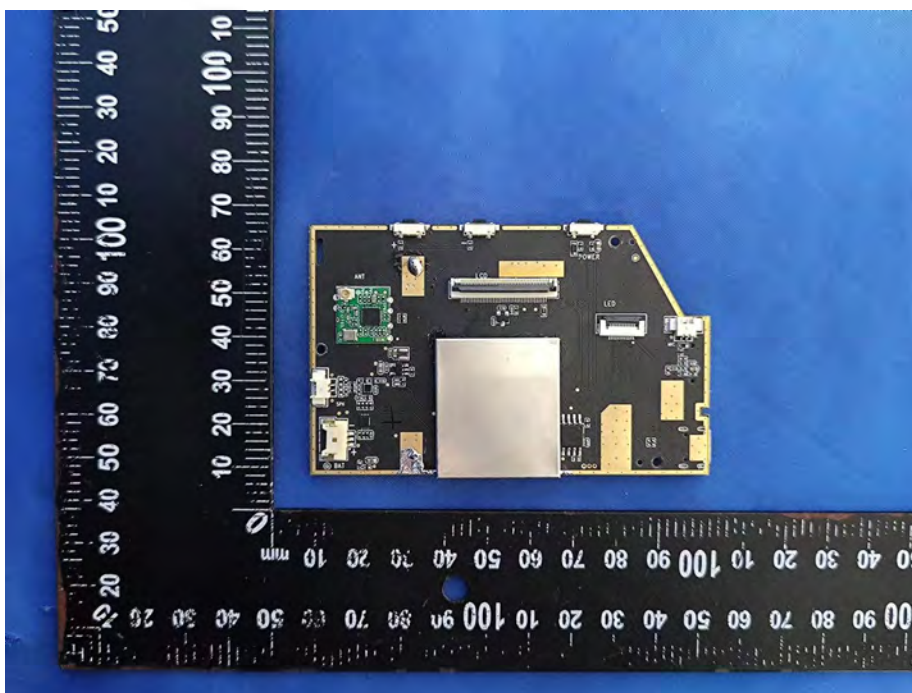

EUT PHOTO(Internal Photos)

FCC ID: 2AD XK-1663

FCC ID: 2AD XK-1663

***** END OF REPORT *****