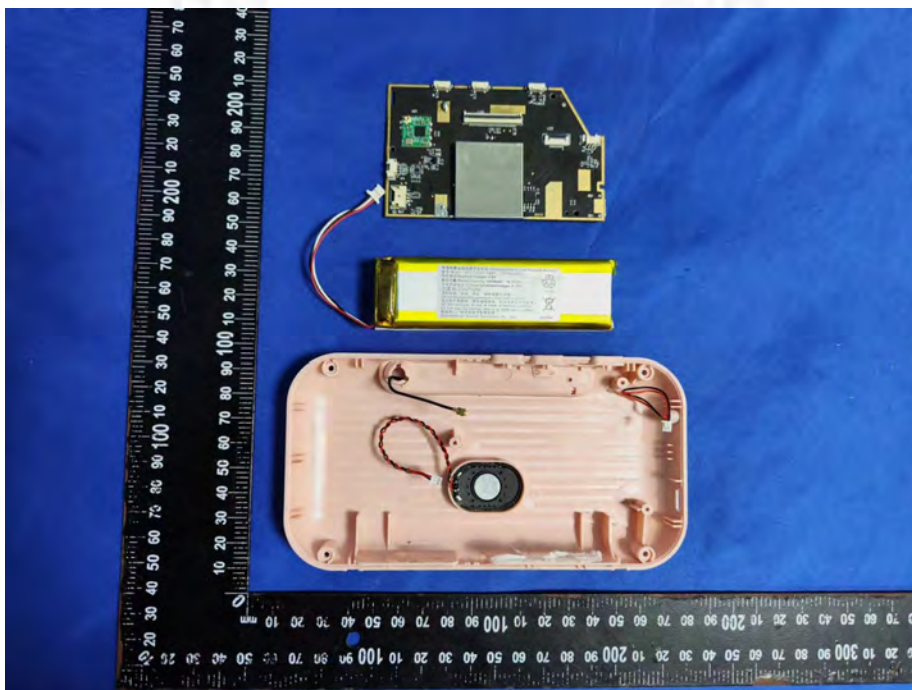

EUT PHOTO(Internal Photos)

FCC ID: 2AD XK-1663

FCC ID: 2AD XK-1663

***** END OF REPORT *****