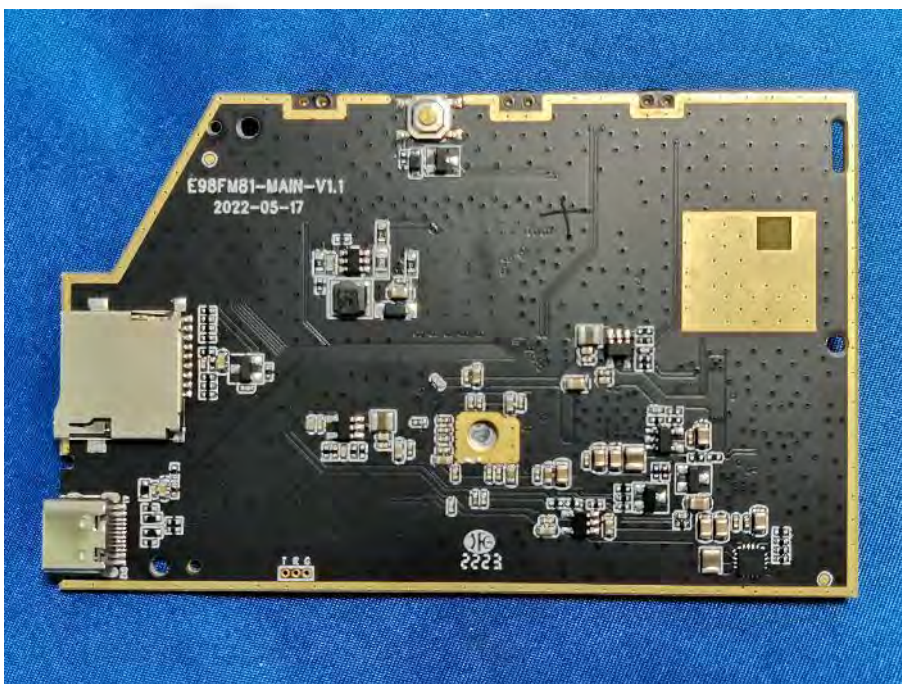

EUT PHOTO(Internal Photos)

FCC ID: 2AD XK-1663

FCC ID: 2AD XK-1663

***** END OF REPORT *****