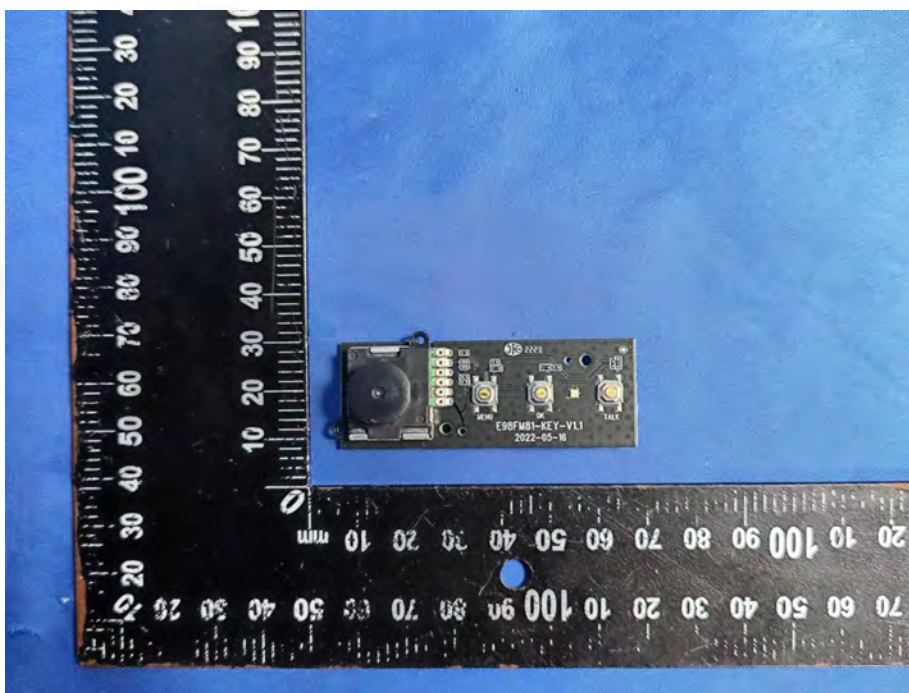

EUT PHOTO(Internal Photos)

FCC ID: 2AD XK-1663

FCC ID: 2AD XK-1663

***** END OF REPORT *****