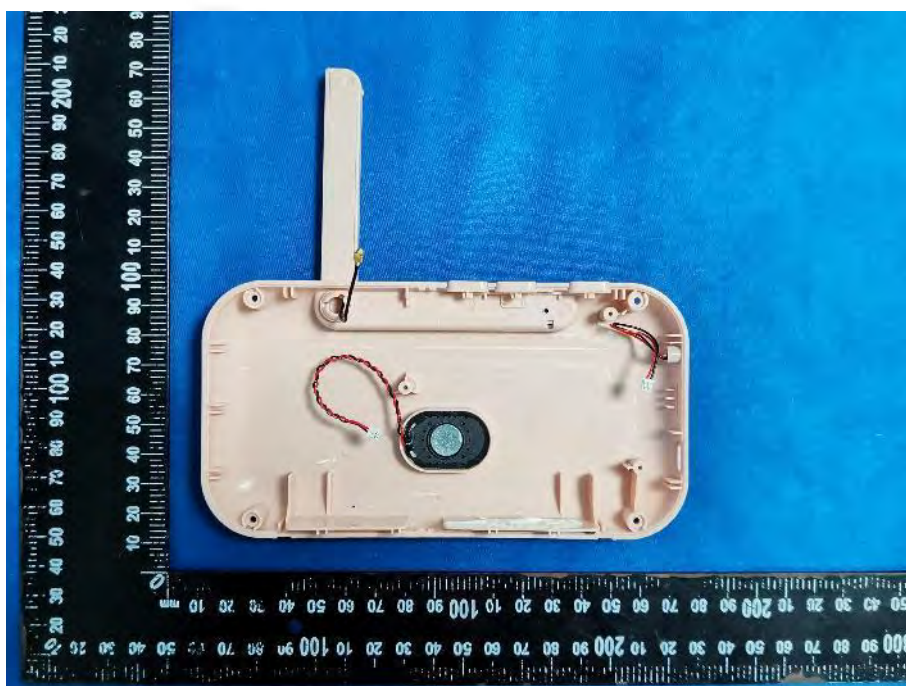

EUT PHOTO(Internal Photos)

FCC ID: 2AD XK-1663

FCC ID: 2AD XK-1663

***** END OF REPORT *****