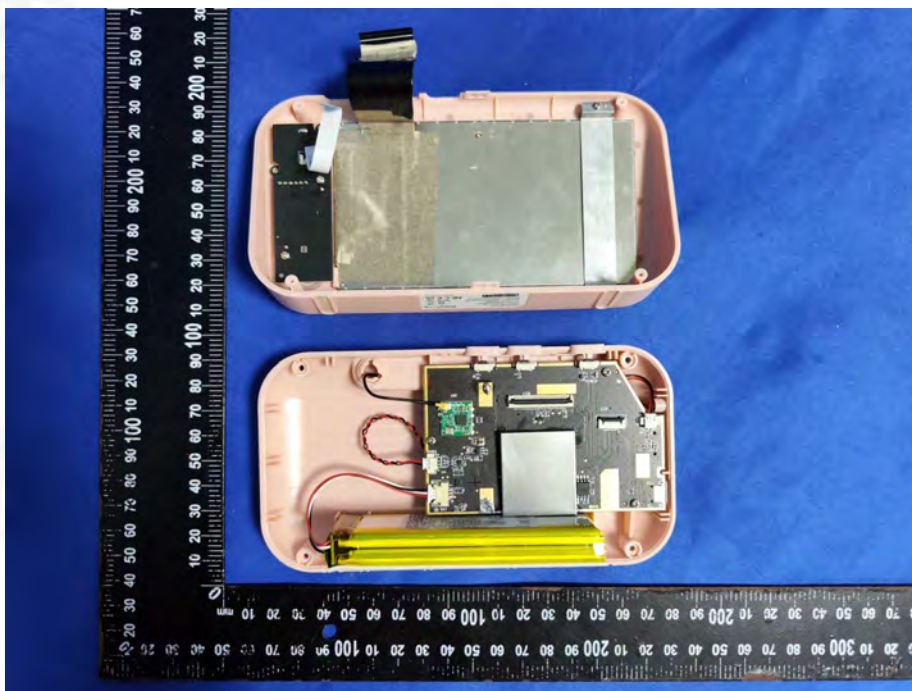

EUT PHOTO(Internal Photos)

FCC ID: 2AD XK-1663

FCC ID: 2AD XK-1663

***** END OF REPORT *****