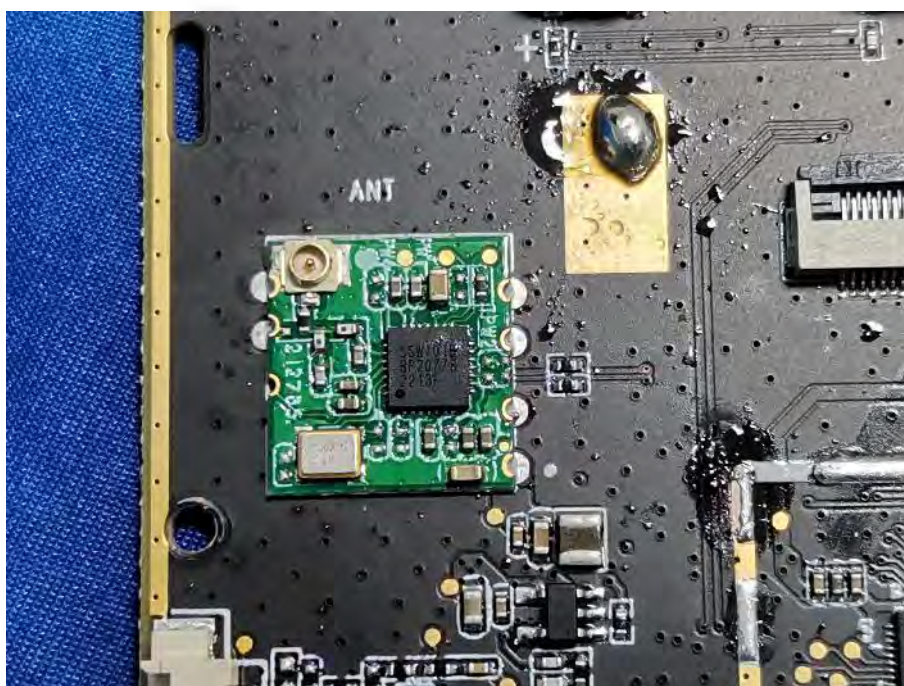

EUT PHOTO(Internal Photos)

FCC ID: 2AD XK-1663

FCC ID: 2AD XK-1663

***** END OF REPORT *****