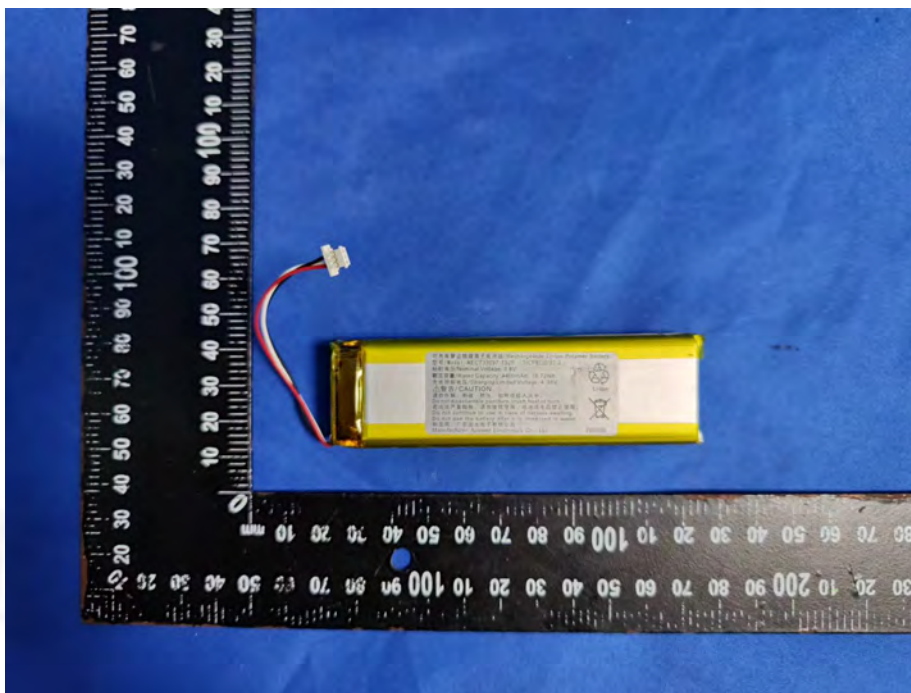

EUT PHOTO(Internal Photos)

FCC ID: 2AD XK-1663

FCC ID: 2AD XK-1663

***** END OF REPORT *****