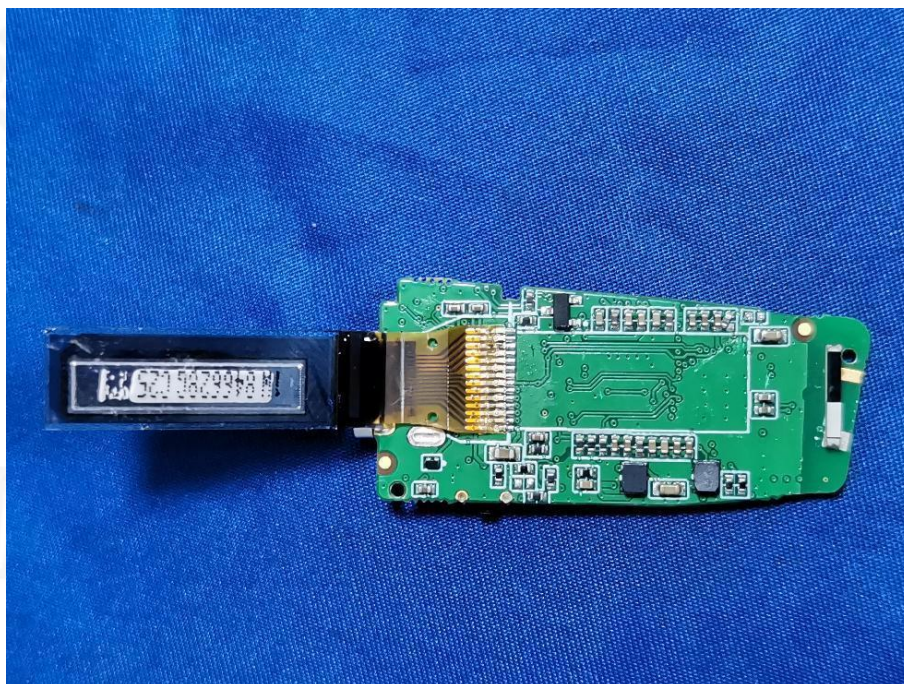

EUT PHOTO(Internal Photos)

FCC ID:2AD XK-1661 Model:S1

***** END OF REPORT *****