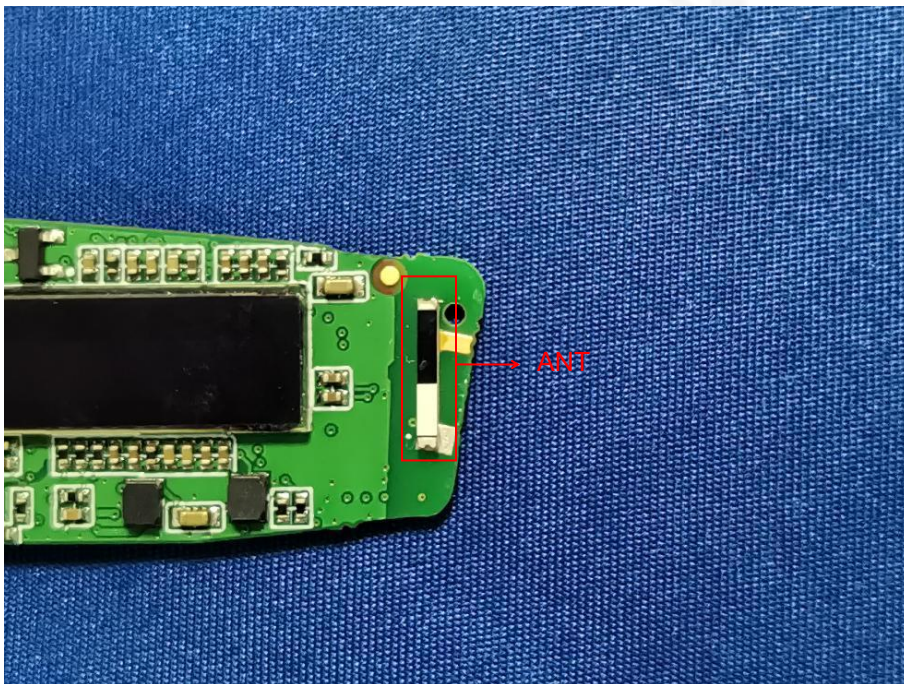

EUT PHOTO(Internal Photos)

FCC ID:2AD XK-1661 Model:S1

***** END OF REPORT *****