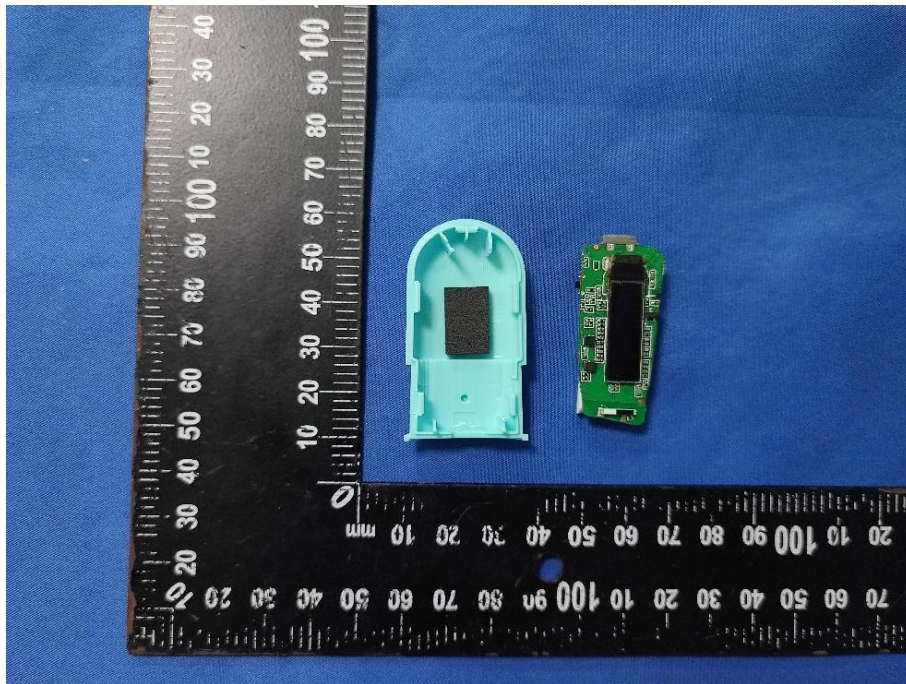

EUT PHOTO(Internal Photos)

FCC ID:2AD XK-1661 Model:S1

***** END OF REPORT *****