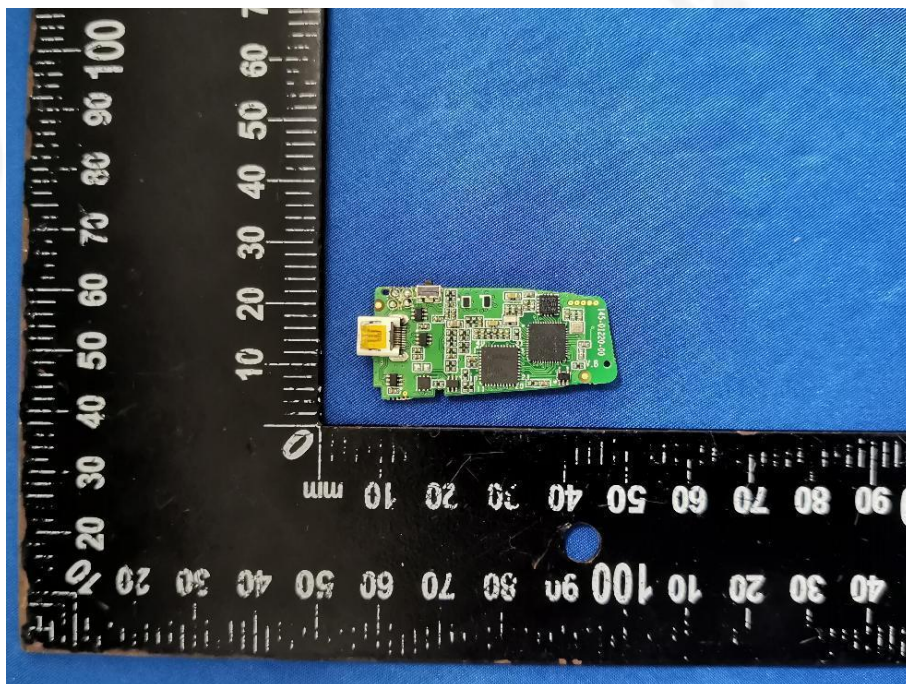

EUT PHOTO(Internal Photos)

FCC ID:2AD XK-1661 Model:S1

***** END OF REPORT *****