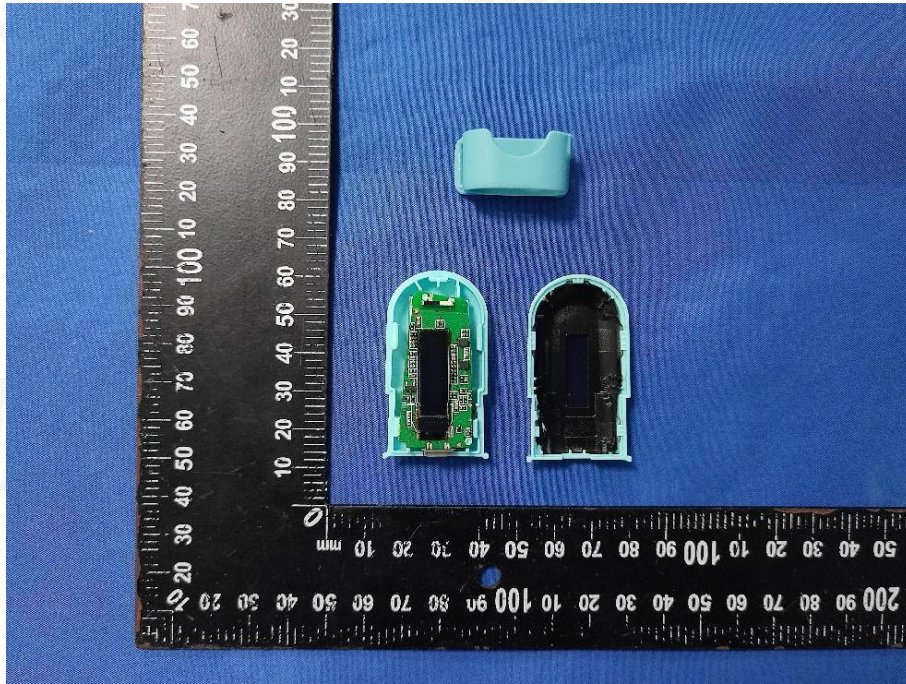

EUT PHOTO(Internal Photos)

FCC ID:2AD XK-1661 Model:S1

***** END OF REPORT *****