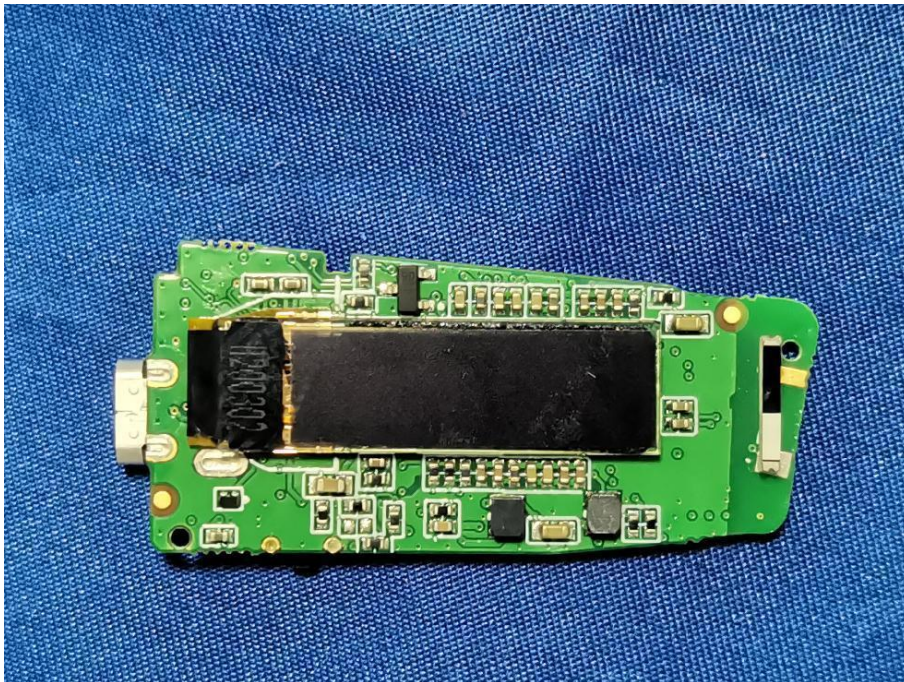

EUT PHOTO(Internal Photos)

FCC ID:2AD XK-1661 Model:S1

***** END OF REPORT *****