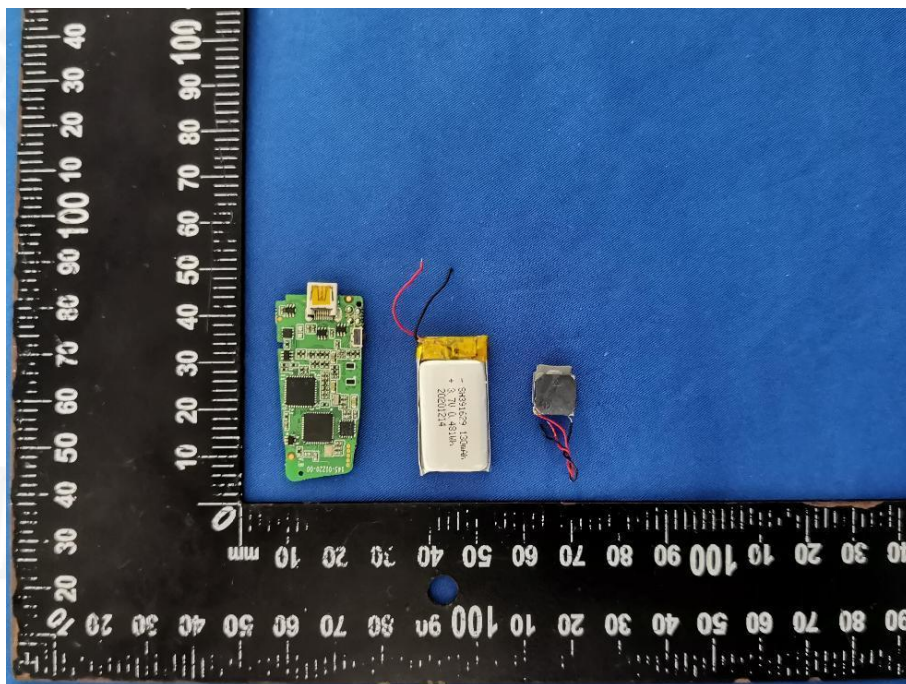

EUT PHOTO(Internal Photos)

FCC ID:2AD XK-1661 Model:S1

***** END OF REPORT *****