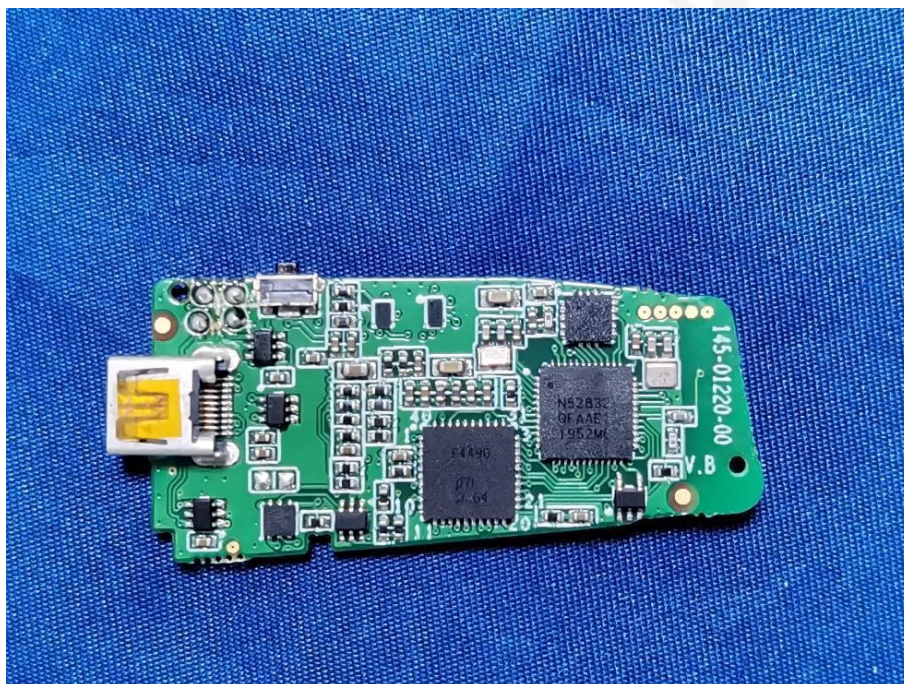

EUT PHOTO(Internal Photos)

FCC ID:2AD XK-1661 Model:S1

***** END OF REPORT *****