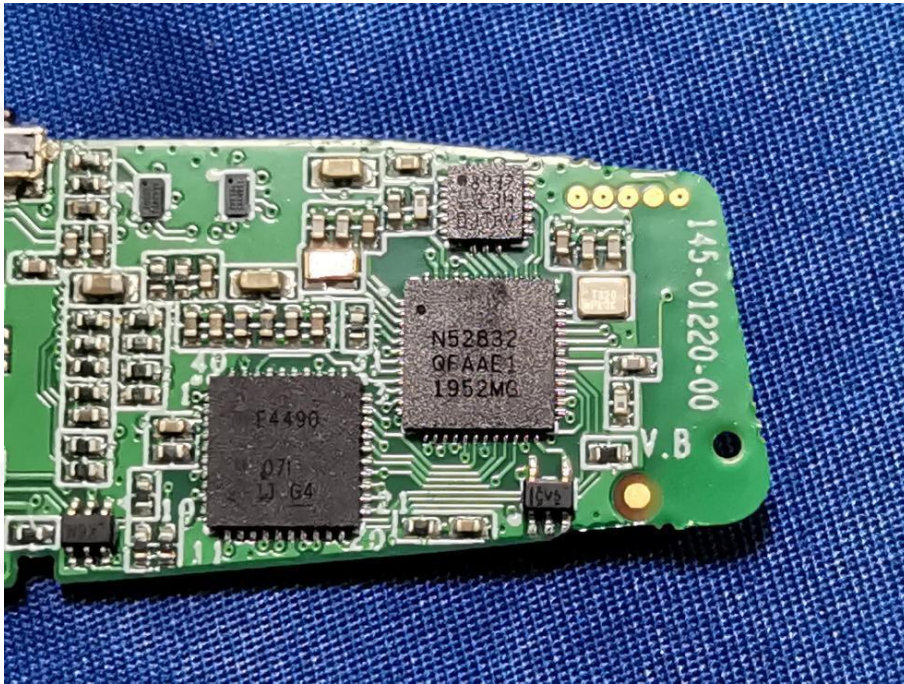

EUT PHOTO(Internal Photos)

FCC ID:2AD XK-1661 Model:S1

***** END OF REPORT *****