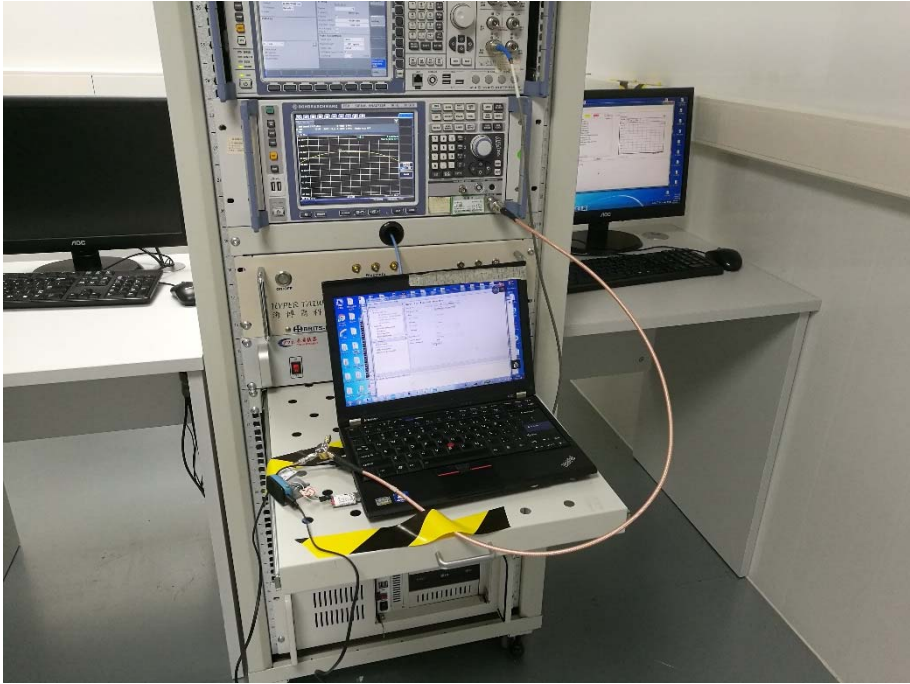

ANNEX B TEST SETUP PHOTOS

1 Radiated Test Photo

Below 30MHz

30 MHz-1 GHz

Close-up

Above 1GHz

Close-up

2 Conducted Test Photo

Conducted Test-BLE

3 Conducted Emission

Conducted Emission Test 1

Conducted Emission Test 2