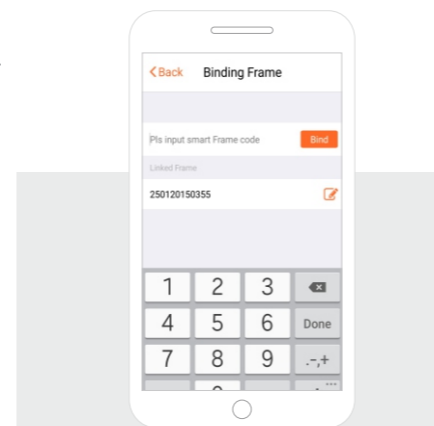

Application Download

1. Connect smart frame to the power supply and Select Bind

2. Follow the Interface prompt,download th App via mobile browser

3. Open the installed application. click and input the corresponding number to bind the frame. (A mobile phone can bind multiple frames and vice versa)