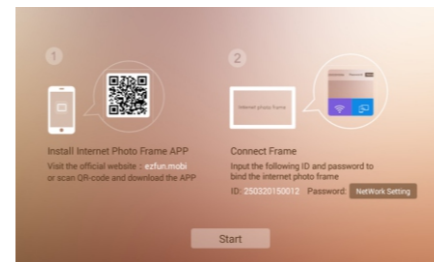

Internet photo frame

Model:IPF10

Trade Mark: EZFUN

features

- o Photo Synchronization in Real Time
Support WiFi network, receive photos in time, and click to watch easily
- o Pass the Love
Invite your family and friends to bind and send photos to the frame with their phones.
- o Multi-line Account of bindings
A frame can bind multiple accounts and vice versa.
- o Display with Custom Effects
Customize the photo wallpaper to show different display effect.

Application Download

1. Connect smart frame to the power supply and Select Bind

2. Follow the Interface prompt,download th App via mobile browser

3. Open the installed application. click and input the corresponding number to bind the frame. (A mobile phone can bind multiple frames and vice versa)