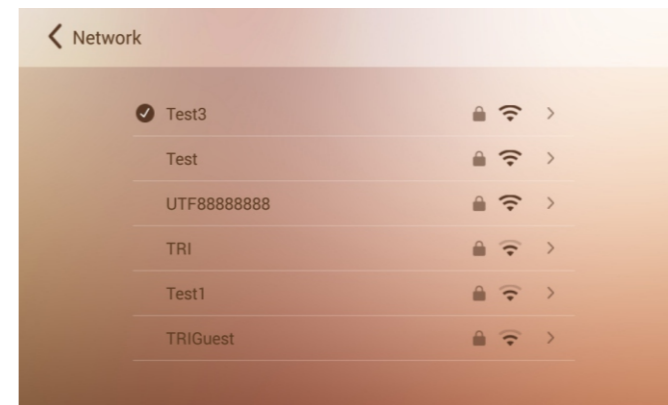

Internet Connection

Select WIFI connection and input password. Then the smart frame can be connected to the internet and can receive photos from binded mobile phone.