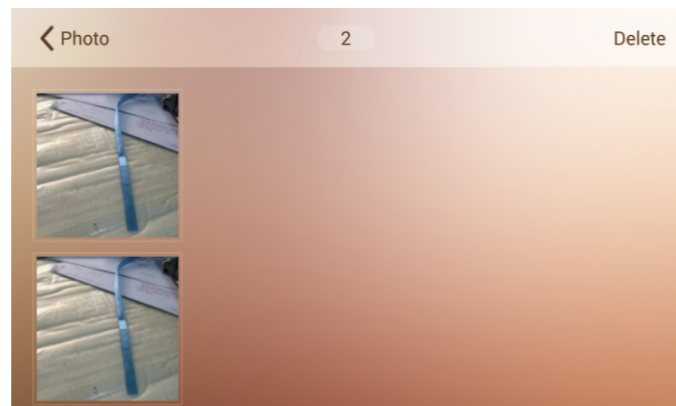

➤ Push Notification Function

After binding succeed, upload photos (no more than 9 for a single) from phone application to the frame.

➤ Photo Viewing

Delete the photo when viewing it in the frame, or slide to view the next.