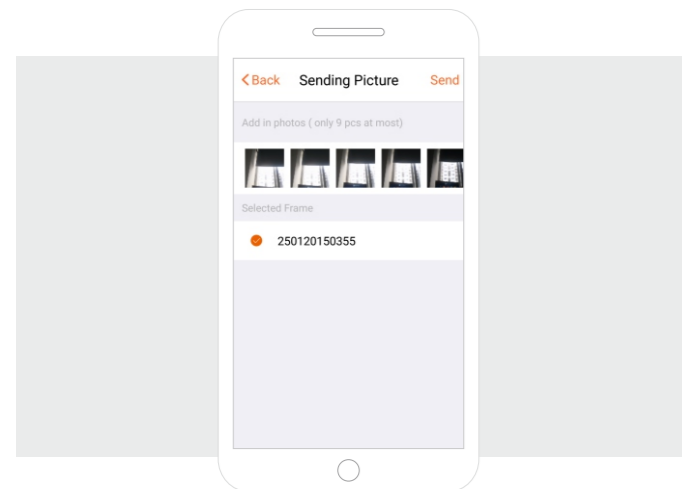

➤ Push Notification Function

After binding succeed, upload photos (no more than 9 for a single) from phone application to the frame.