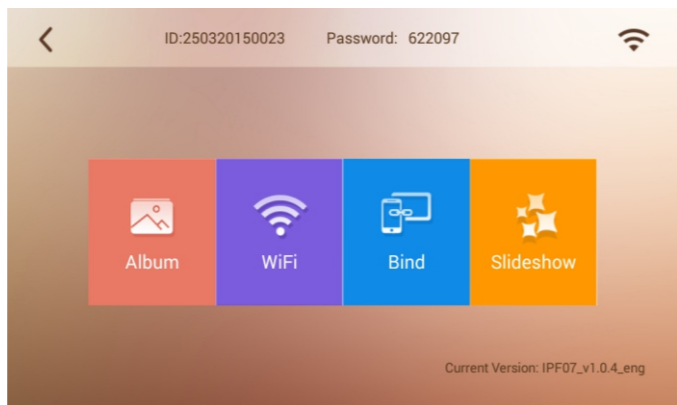

Internet photo frame

Model:IPF10

Trade Mark: EZFUN

features

- o Photo Synchronization in Real Time
Support WiFi network, receive photos in time, and click to watch easily
- o Pass the Love
Invite your family and friends to bind and send photos to the frame with their phones.
- o Multi-line Account of bindings
A frame can bind multiple accounts and vice versa.
- o Display with Custom Effects
Customize the photo wallpaper to show different display effect.

Application Download

1. Connect smart frame to the power supply and Select Bind

2. Follow the Interface prompt,download th App via mobile browser

3. Open the installed application. click and input the corresponding number to bind the frame. (A mobile phone can bind multiple frames and vice versa)