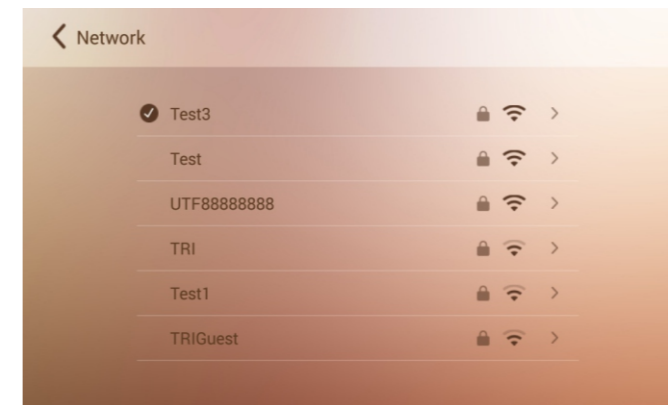

▶ Application Download

1. Connect smart frame to the power supply and Select Bind

2. Follow the Interface prompt,download th App via mobile browser

3. Open the installed application. click and input the corresponding number to bind the frame. (A mobile phone can bind multiple frames and vice versa)

▶ Internet Connection

Select WIFI connection and input password. Then the smart frame can be connected to the internet and can receive photos from binded mobile phone.

Download the mobile APP

This equipment has been tested and found to comply with the limits for a Class B digital device, pursuant to part 15 of the FCC Rules. These limits are designed to provide reasonable protection against harmful interference in a residential installation. This equipment generates, uses and can radiate radio frequency energy and, if not installed and used in accordance with the instructions, may cause harmful interference to radio communications. However, there is no guarantee that interference will not occur in a particular installation. If this equipment does cause harmful interference to radio or television reception, which can be determined by turning the equipment off and on, the user is encouraged to try to correct the interference by one or more of the following measures: