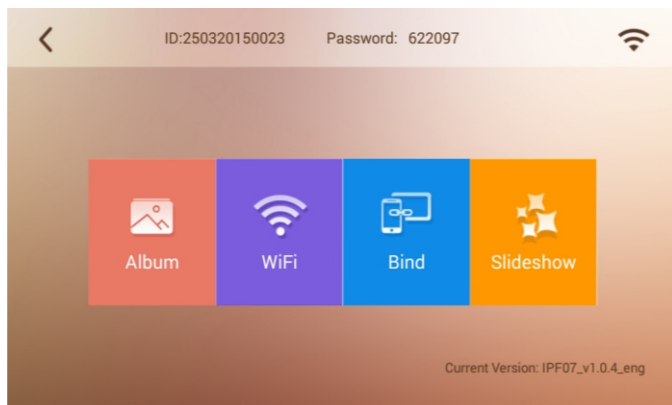

Internet photo frame

Model:IPF07

Trade Mark:EZFUN

▶ features

- Photo Synchronization in Real Time
Support WiFi network, receive photos in time, and click to watch easily
- Pass the Love
Invite your family and friends to bind and send photos to the frame with their phones.
- Multi-line Account of bindings
A frame can bind multiple accounts and vice versa.
- Display with Custom Effects
Customize the photo wallpaper to show different display effect.

▶ Application Download

1. Connect smart frame to the power supply and Select Bind

2. Follow the Interface prompt,download th App via mobile browser

3. Open the installed application. click and input the corresponding number to bind the frame. (A mobile phone can bind multiple frames and vice versa)