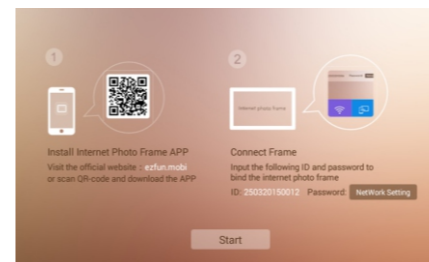

Internet photo frame

Model:IPF07

Trade Mark:EZFUN

▶ features

- Photo Synchronization in Real Time
Support WiFi network, receive photos in time, and click to watch easily
- Pass the Love
Invite your family and friends to bind and send photos to the frame with their phones.
- Multi-line Account of bindings
A frame can bind multiple accounts and vice versa.
- Display with Custom Effects
Customize the photo wallpaper to show different display effect.

▶ Application Download

1. Connect smart frame to the power supply and Select Bind

2. Follow the Interface prompt,download th App via mobile browser

3. Open the installed application. click and input the corresponding number to bind the frame. (A mobile phone can bind multiple frames and vice versa)