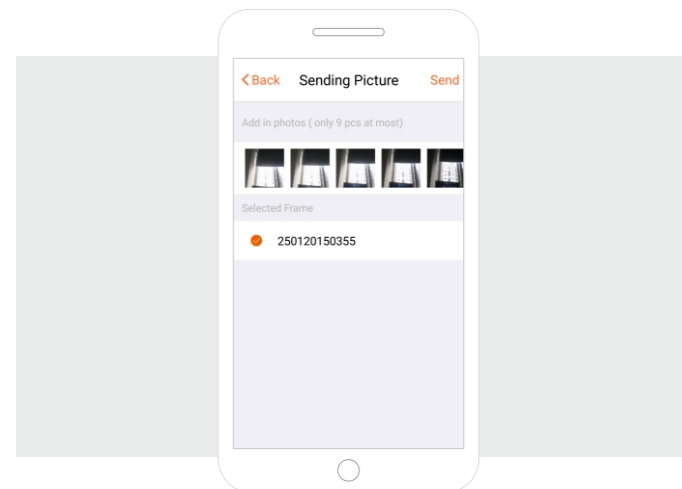

➤ Push Notification Function

After binding succeed, upload photos (no more than 9 for a single)from phone application to the frame.