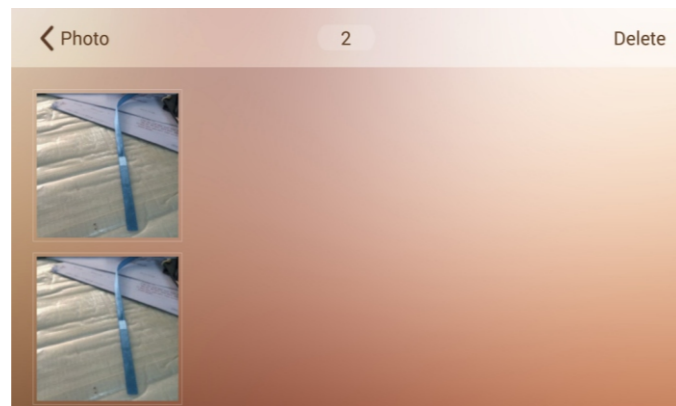

➤ Push Notification Function

After binding succeed, upload photos (no more than 9 for a single)from phone application to the frame.

➤ Photo Viewing

Delete the photo when viewing it in the frame, or slide to view the next.