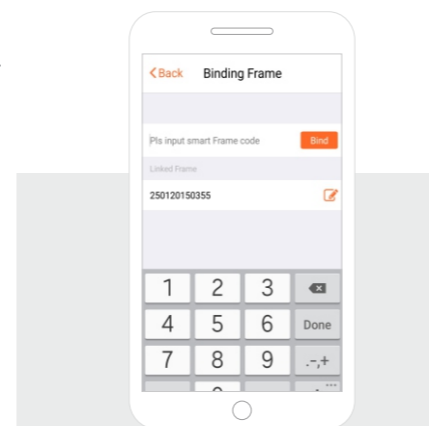

▶ Application Download

1. Connect smart frame to the power supply and Select Bind

2. Follow the Interface prompt,download th App via mobile browser

3. Open the installed application. click and input the corresponding number to bind the frame. (A mobile phone can bind multiple frames and vice versa)