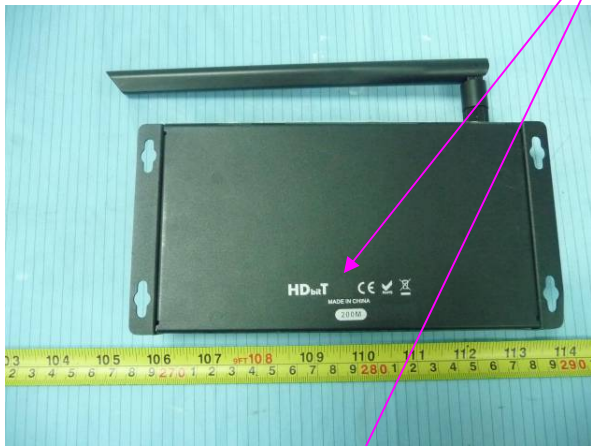

EXHIBIT A - FCC ID LABEL AND LOCATION

FCC ID Label

FCC ID Label Location Information

Model: LKV388A

Model: LKV688-200M

Model: LKV388SDI

Model: LKV388VGA

Model: LKV388DVI

The label shown shall be permanently affixed at a conspicuous location on the device and be readily visible to the user at the time purchase (Labeling requirements per 2.925)