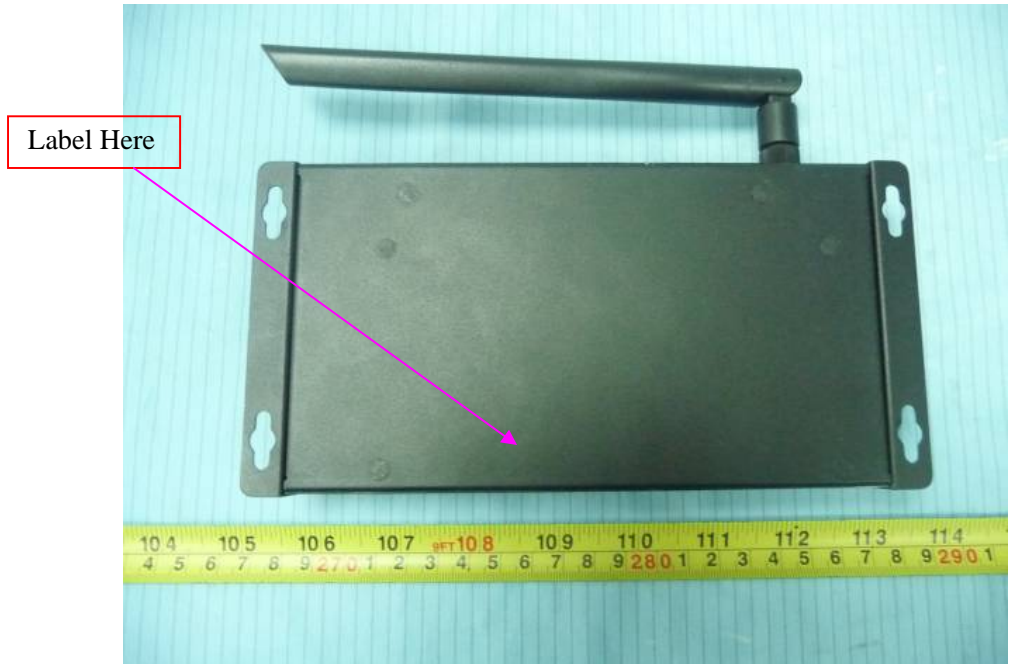

EXHIBIT A - FCC ID LABEL AND LOCATION

FCC ID Label

FCC ID Label Location Information

Model: LKV388A

Model: LKV688-200M

Model: LKV388SDI

Model: LKV388VGA

Model: LKV388DVI

The label shown shall be permanently affixed at a conspicuous location on the device and be readily visible to the user at the time purchase (Labeling requirements per 2.925)