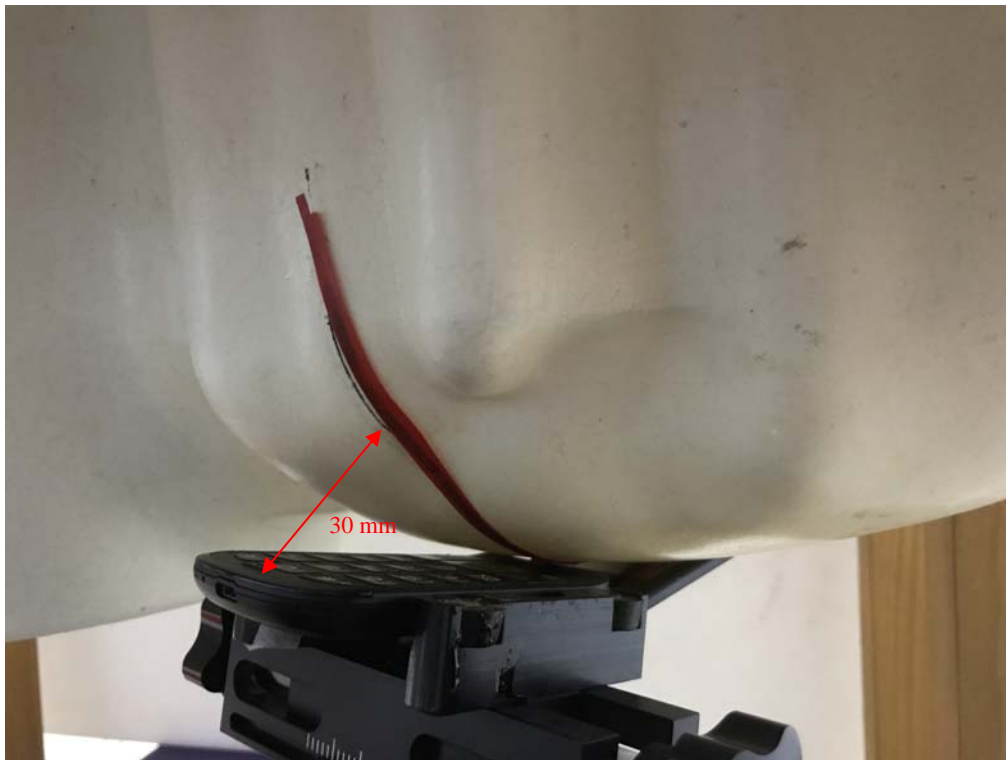

APPENDIX C EUT TEST POSITION PHOTOS

Liquid depth $\geq 15\text{cm}$

Body Back Setup Photo (5 mm)

Left Head Touch Setup Photo

Head Check Setup Photo