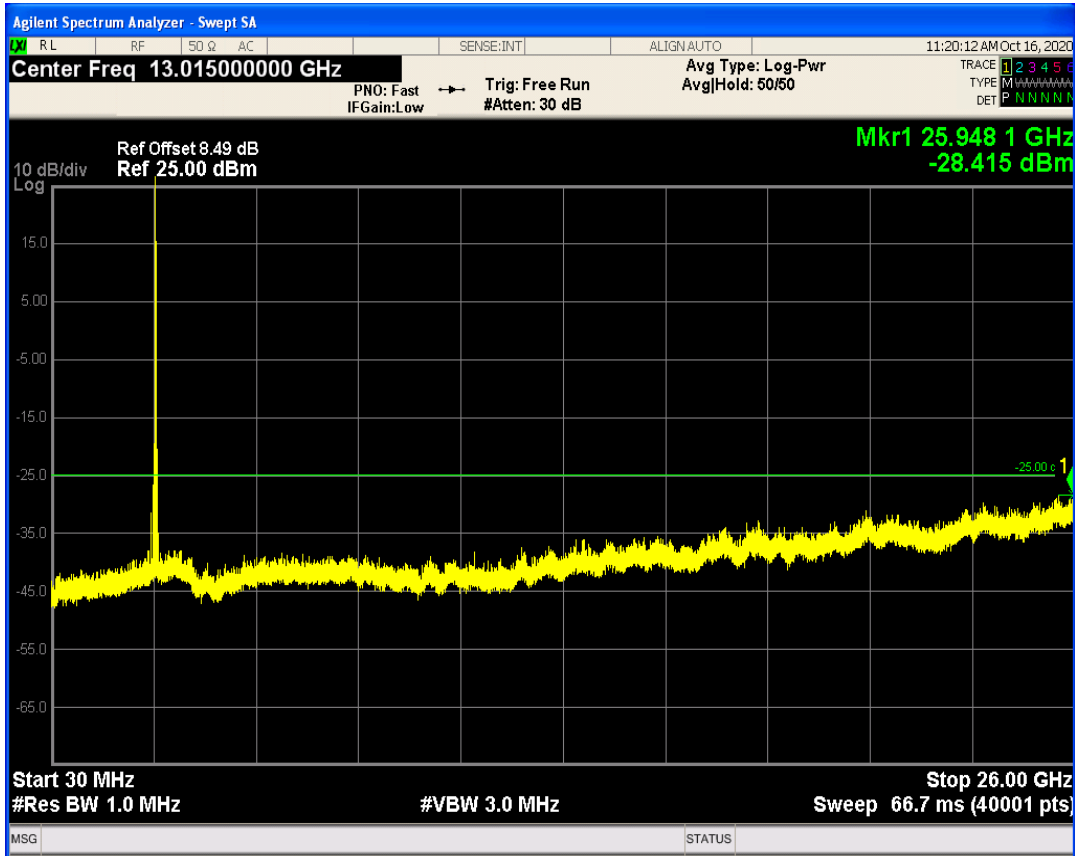

LTE Band41 QAM16 BW=15MHz Channel=41515 RB Size=75 Position=#0

LTE Band41 QPSK BW=20MHz Channel=39750 RB Size=1 Position=#0

LTE Band41 QAM16 BW=20MHz Channel=39750 RB Size=1 Position=#0

LTE Band41 QPSK BW=20MHz Channel=39750 RB Size=100 Position=#0

LTE Band41 QAM16 BW=20MHz Channel=39750 RB Size=100 Position=#0

LTE Band41 QPSK BW=20MHz Channel=40620 RB Size=1 Position=#0

LTE Band41 QAM16 BW=20MHz Channel=40620 RB Size=1 Position=#0

LTE Band41 QPSK BW=20MHz Channel=40620 RB Size=100 Position=#0

LTE Band41 QAM16 BW=20MHz Channel=40620 RB Size=100 Position=#0

LTE Band41 QPSK BW=20MHz Channel=41490 RB Size=1 Position=#0

LTE Band41 QAM16 BW=20MHz Channel=41490 RB Size=1 Position=#0

LTE Band41 QPSK BW=20MHz Channel=41490 RB Size=100 Position=#0

LTE Band41 QAM16 BW=20MHz Channel=41490 RB Size=100 Position=#0