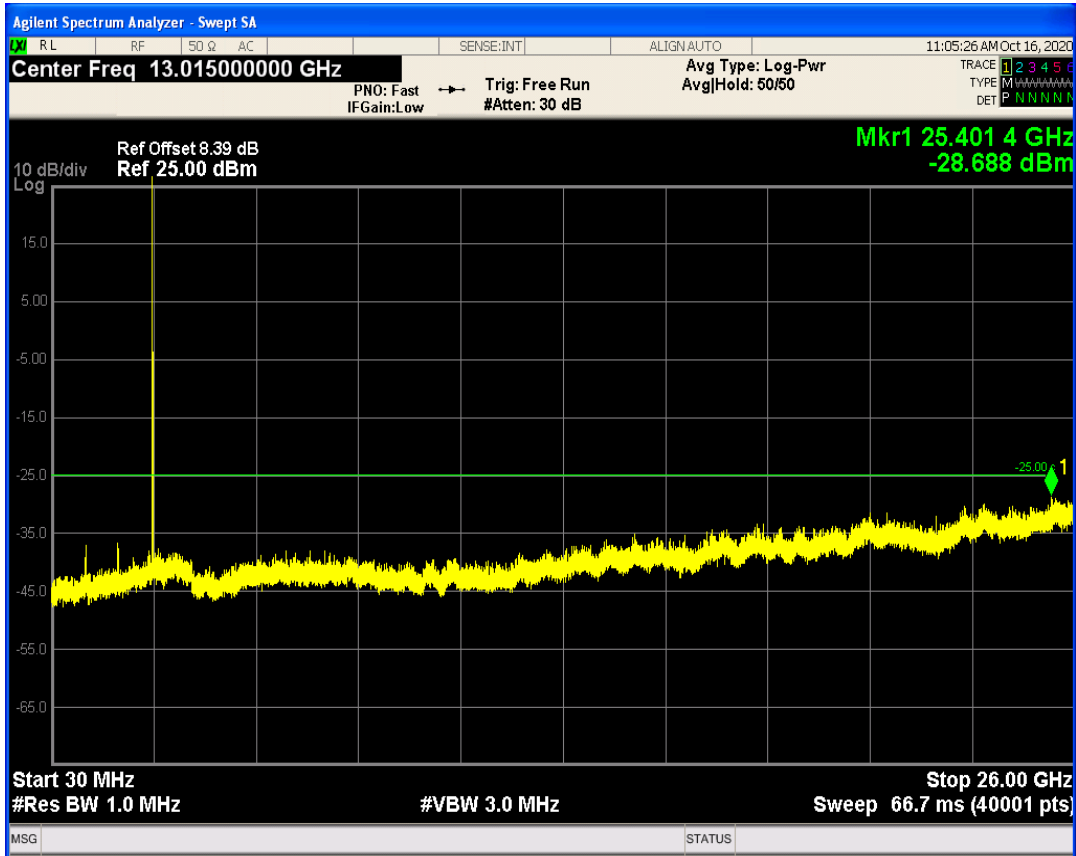

LTE Band41 QAM16 BW=5MHz Channel=41565 RB Size=25 Position=#0

LTE Band41 QPSK BW=10MHz Channel=39700 RB Size=50 Position=#0

LTE Band41 QPSK BW=10MHz Channel=39700 RB Size=1 Position=#0

LTE Band41 QAM16 BW=10MHz Channel=39700 RB Size=1 Position=#0

LTE Band41 QAM16 BW=10MHz Channel=39700 RB Size=50 Position=#0

LTE Band41 QPSK BW=10MHz Channel=40620 RB Size=1 Position=#0

LTE Band41 QPSK BW=10MHz Channel=40620 RB Size=50 Position=#0

LTE Band41 QAM16 BW=10MHz Channel=40620 RB Size=1 Position=#0