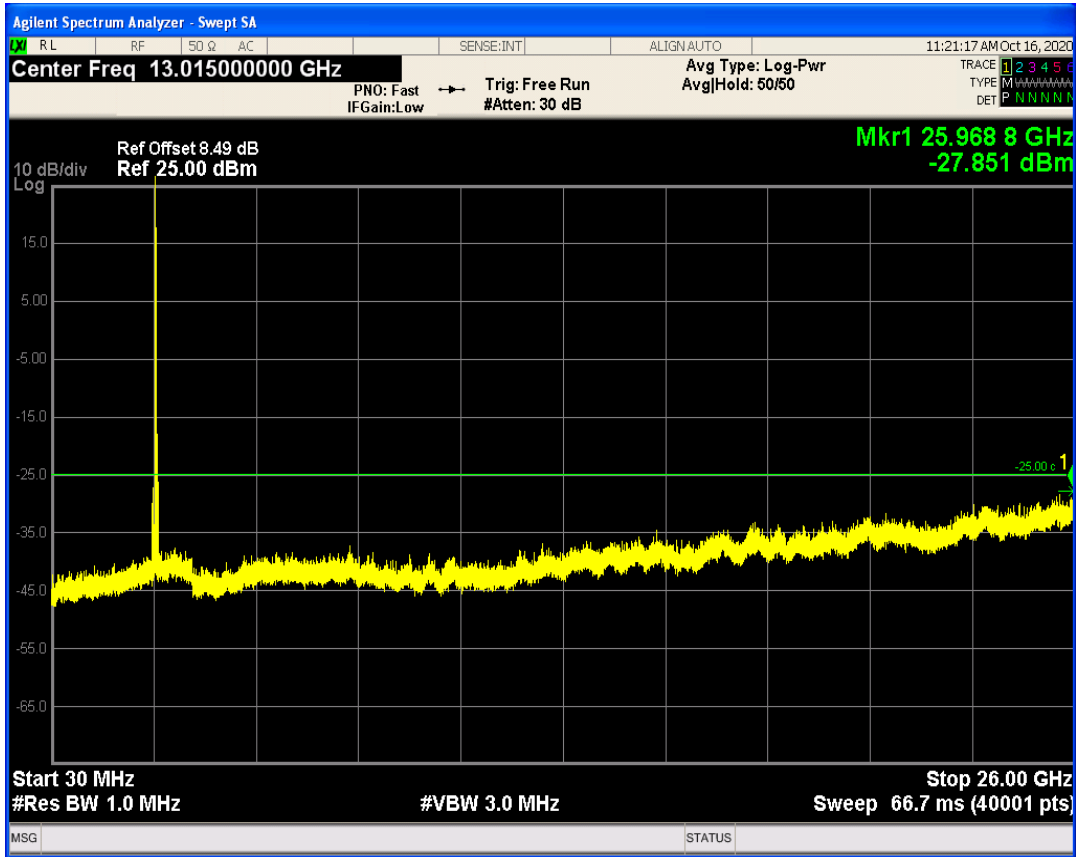

LTE Band41 QAM16 BW=15MHz Channel=41515 RB Size=75 Position=#0

LTE Band41 QPSK BW=20MHz Channel=39750 RB Size=1 Position=#0

LTE Band41 QAM16 BW=20MHz Channel=39750 RB Size=1 Position=#0

LTE Band41 QPSK BW=20MHz Channel=39750 RB Size=100 Position=#0

LTE Band41 QAM16 BW=20MHz Channel=39750 RB Size=100 Position=#0

LTE Band41 QPSK BW=20MHz Channel=40620 RB Size=1 Position=#0

LTE Band41 QAM16 BW=20MHz Channel=40620 RB Size=1 Position=#0

LTE Band41 QPSK BW=20MHz Channel=40620 RB Size=100 Position=#0

LTE Band41 QAM16 BW=20MHz Channel=40620 RB Size=100 Position=#0

LTE Band41 QPSK BW=20MHz Channel=41490 RB Size=1 Position=#0

LTE Band41 QAM16 BW=20MHz Channel=41490 RB Size=1 Position=#0

LTE Band41 QPSK BW=20MHz Channel=41490 RB Size=100 Position=#0

LTE Band41 QAM16 BW=20MHz Channel=41490 RB Size=100 Position=#0