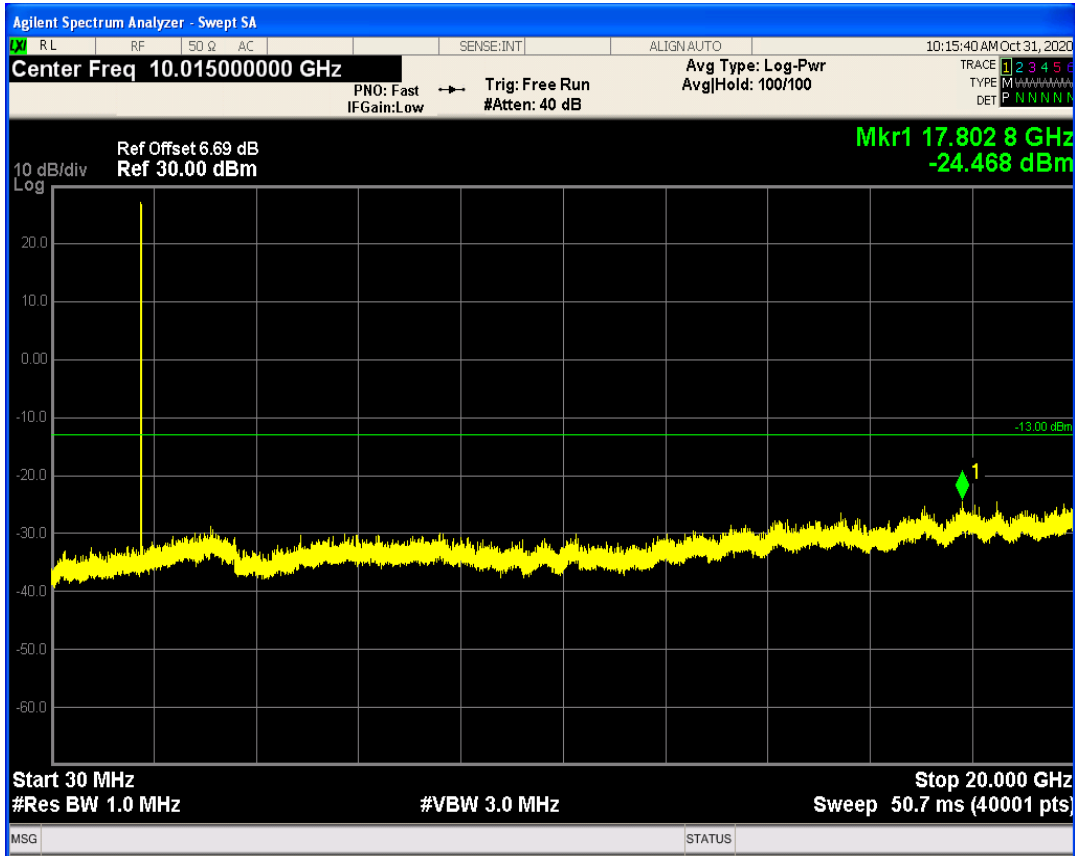

LTE Band66 QAM16 BW=3MHz Channel=131987 RB Size=15 Position=#0

LTE Band66 QPSK BW=3MHz Channel=132657 RB Size=1 Position=#0

LTE Band66 QPSK BW=3MHz Channel=132657 RB Size=15 Position=#0

LTE Band66 QAM16 BW=3MHz Channel=132657 RB Size=1 Position=#0

LTE Band66 QAM16 BW=3MHz Channel=132657 RB Size=15 Position=#0

LTE Band66 QPSK BW=5MHz Channel=131997 RB Size=1 Position=#0

LTE Band66 QPSK BW=5MHz Channel=131997 RB Size=25 Position=#0

LTE Band66 QAM16 BW=5MHz Channel=131997 RB Size=1 Position=#0

LTE Band66 QAM16 BW=5MHz Channel=131997 RB Size=25 Position=#0

LTE Band66 QPSK BW=5MHz Channel=132647 RB Size=1 Position=#0

LTE Band66 QPSK BW=5MHz Channel=132647 RB Size=25 Position=#0

LTE Band66 QAM16 BW=5MHz Channel=132647 RB Size=1 Position=#0