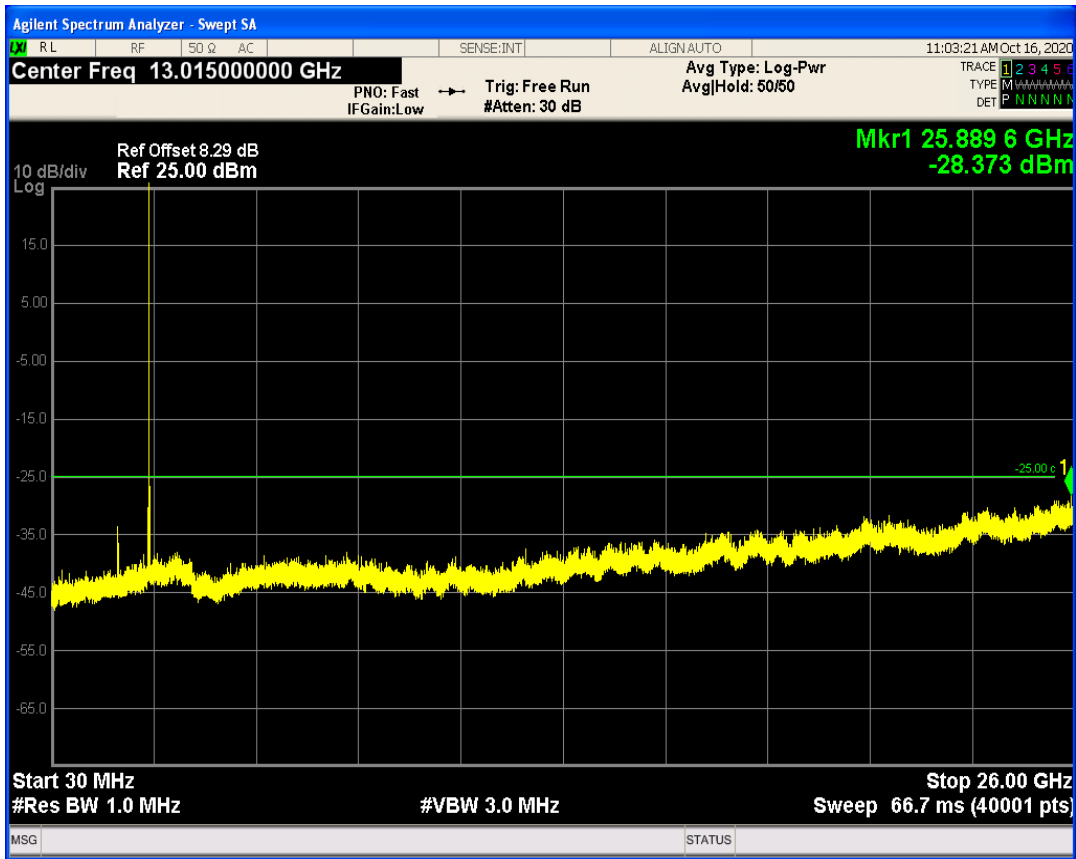

LTE Band41 QAM16 BW=5MHz Channel=40620 RB Size=25 Position=#0

LTE Band41 QPSK BW=5MHz Channel=41565 RB Size=1 Position=#0

LTE Band41 QPSK BW=5MHz Channel=41565 RB Size=25 Position=#0

LTE Band41 QAM16 BW=5MHz Channel=41565 RB Size=1 Position=#0

LTE Band41 QAM16 BW=5MHz Channel=41565 RB Size=25 Position=#0

LTE Band41 QPSK BW=10MHz Channel=39700 RB Size=50 Position=#0

LTE Band41 QPSK BW=10MHz Channel=39700 RB Size=1 Position=#0

LTE Band41 QAM16 BW=10MHz Channel=39700 RB Size=1 Position=#0