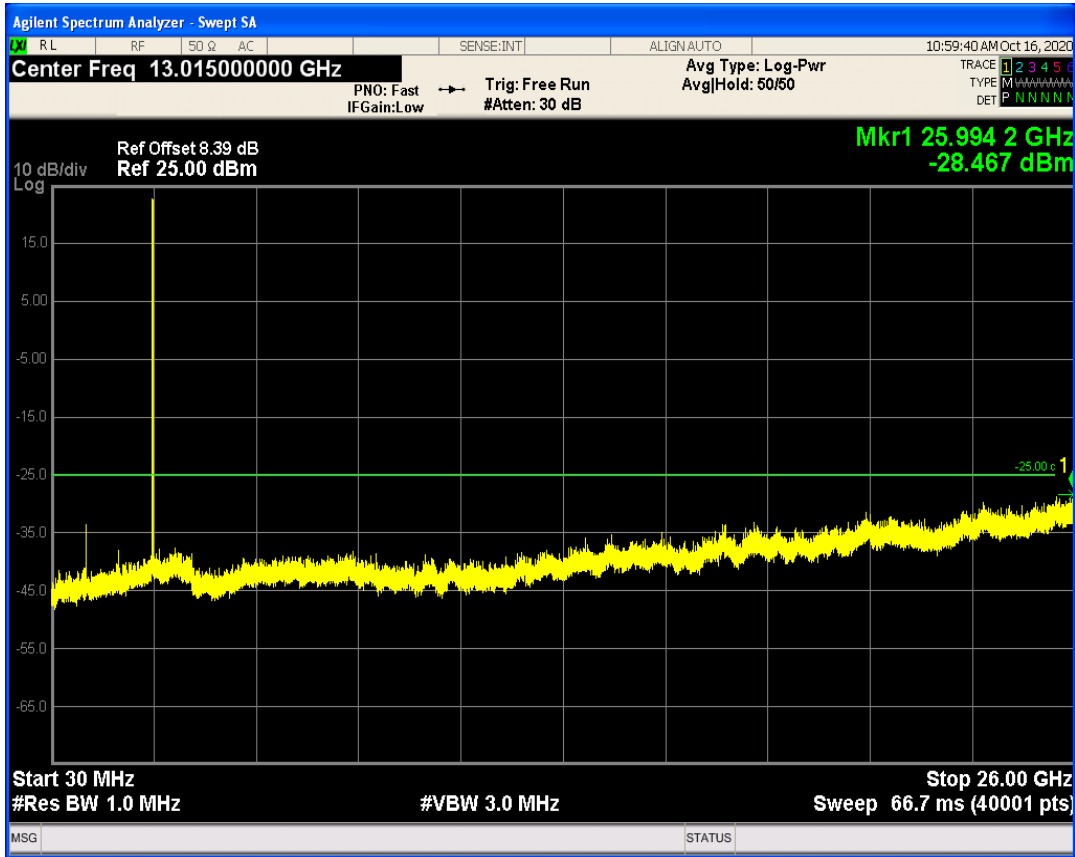

LTE Band66 QAM16 BW=20MHz Channel=132072 RB Size=100 Position=#0

LTE Band66 QPSK BW=20MHz Channel=132572 RB Size=100 Position=#0

LTE Band66 QPSK BW=20MHz Channel=132572 RB Size=1 Position=#0

LTE Band66 QAM16 BW=20MHz Channel=132572 RB Size=1 Position=#0

LTE Band66 QAM16 BW=20MHz Channel=132572 RB Size=100 Position=#0

LTE Band41 QPSK BW=5MHz Channel=39675 RB Size=1 Position=#0

LTE Band41 QPSK BW=5MHz Channel=39675 RB Size=25 Position=#0

LTE Band41 QAM16 BW=5MHz Channel=39675 RB Size=1 Position=#0

LTE Band41 QAM16 BW=5MHz Channel=39675 RB Size=25 Position=#0

LTE Band41 QPSK BW=5MHz Channel=40620 RB Size=1 Position=#0

LTE Band41 QPSK BW=5MHz Channel=40620 RB Size=25 Position=#0

LTE Band41 QAM16 BW=5MHz Channel=40620 RB Size=1 Position=#0