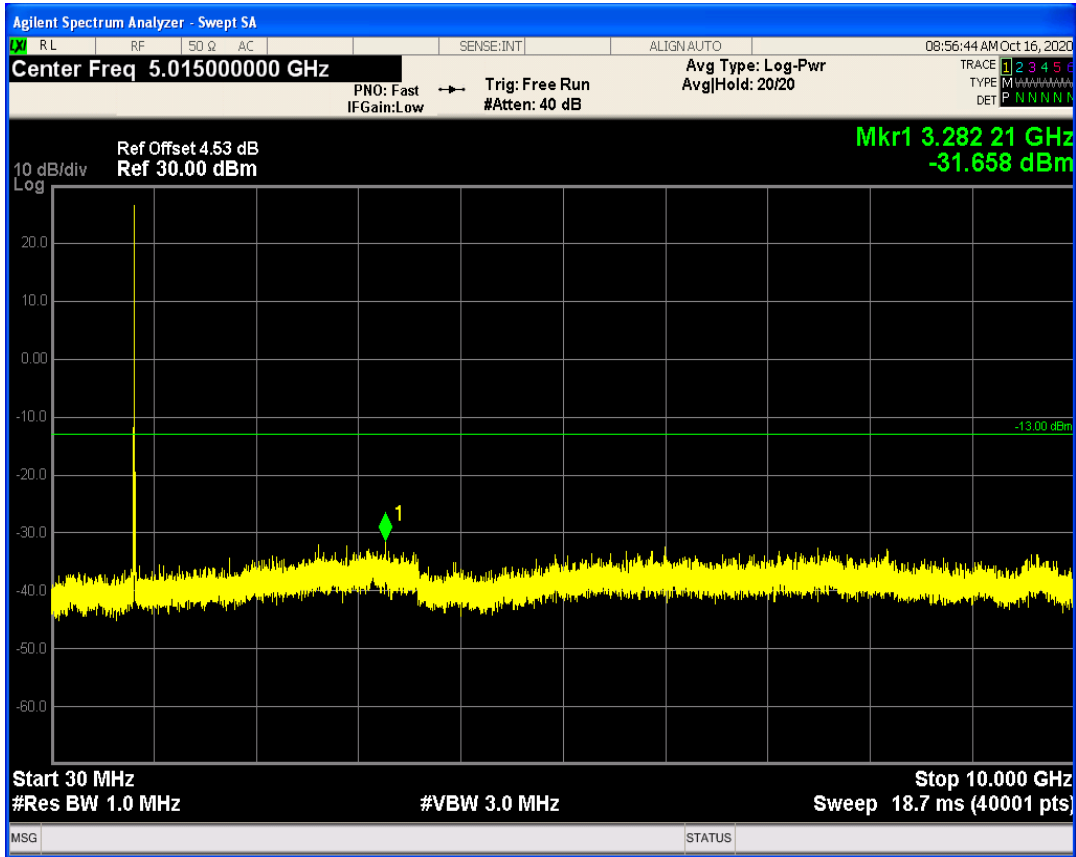

LTE Band5 QAM16 BW=10MHz Channel=20450 RB Size=50 Position=#0

LTE Band5 QPSK BW=10MHz Channel=20525 RB Size=1 Position=#0

LTE Band5 QPSK BW=10MHz Channel=20525 RB Size=50 Position=#0

LTE Band5 QAM16 BW=10MHz Channel=20525 RB Size=50 Position=#0

LTE Band5 QAM16 BW=10MHz Channel=20525 RB Size=1 Position=#0

LTE Band5 QPSK BW=10MHz Channel=20600 RB Size=1 Position=#0

LTE Band5 QPSK BW=10MHz Channel=20600 RB Size=50 Position=#0

LTE Band5 QAM16 BW=10MHz Channel=20600 RB Size=50 Position=#0

LTE Band5 QAM16 BW=10MHz Channel=20600 RB Size=1 Position=#0

LTE Band66 QPSK BW=1.4MHz Channel=131979 RB Size=1 Position=#0

LTE Band66 QPSK BW=1.4MHz Channel=131979 RB Size=6 Position=#0

LTE Band66 QAM16 BW=1.4MHz Channel=131979 RB Size=1 Position=#0