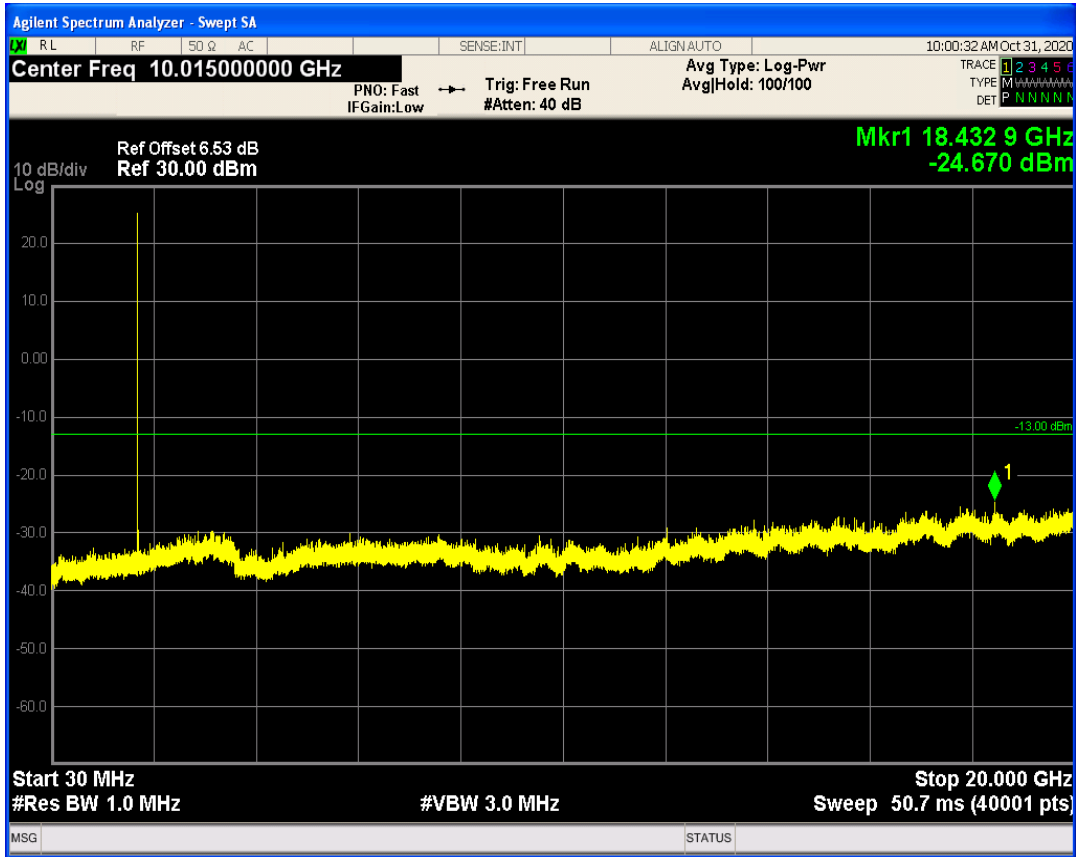

LTE Band5 QAM16 BW=10MHz Channel=20450 RB Size=50 Position=#0

LTE Band5 QPSK BW=10MHz Channel=20525 RB Size=1 Position=#0

LTE Band5 QPSK BW=10MHz Channel=20525 RB Size=50 Position=#0

LTE Band5 QAM16 BW=10MHz Channel=20525 RB Size=50 Position=#0

LTE Band5 QAM16 BW=10MHz Channel=20525 RB Size=1 Position=#0

LTE Band5 QPSK BW=10MHz Channel=20600 RB Size=1 Position=#0

LTE Band5 QPSK BW=10MHz Channel=20600 RB Size=50 Position=#0

LTE Band5 QAM16 BW=10MHz Channel=20600 RB Size=50 Position=#0

LTE Band5 QAM16 BW=10MHz Channel=20600 RB Size=1 Position=#0

LTE Band66 QPSK BW=1.4MHz Channel=131979 RB Size=1 Position=#0

LTE Band66 QPSK BW=1.4MHz Channel=131979 RB Size=6 Position=#0

LTE Band66 QAM16 BW=1.4MHz Channel=131979 RB Size=1 Position=#0

LTE Band66 QAM16 BW=1.4MHz Channel=131979 RB Size=6 Position=#0

LTE Band66 QPSK BW=1.4MHz Channel=132665 RB Size=6 Position=#0

LTE Band66 QPSK BW=1.4MHz Channel=132665 RB Size=1 Position=#0

LTE Band66 QAM16 BW=1.4MHz Channel=132665 RB Size=1 Position=#0