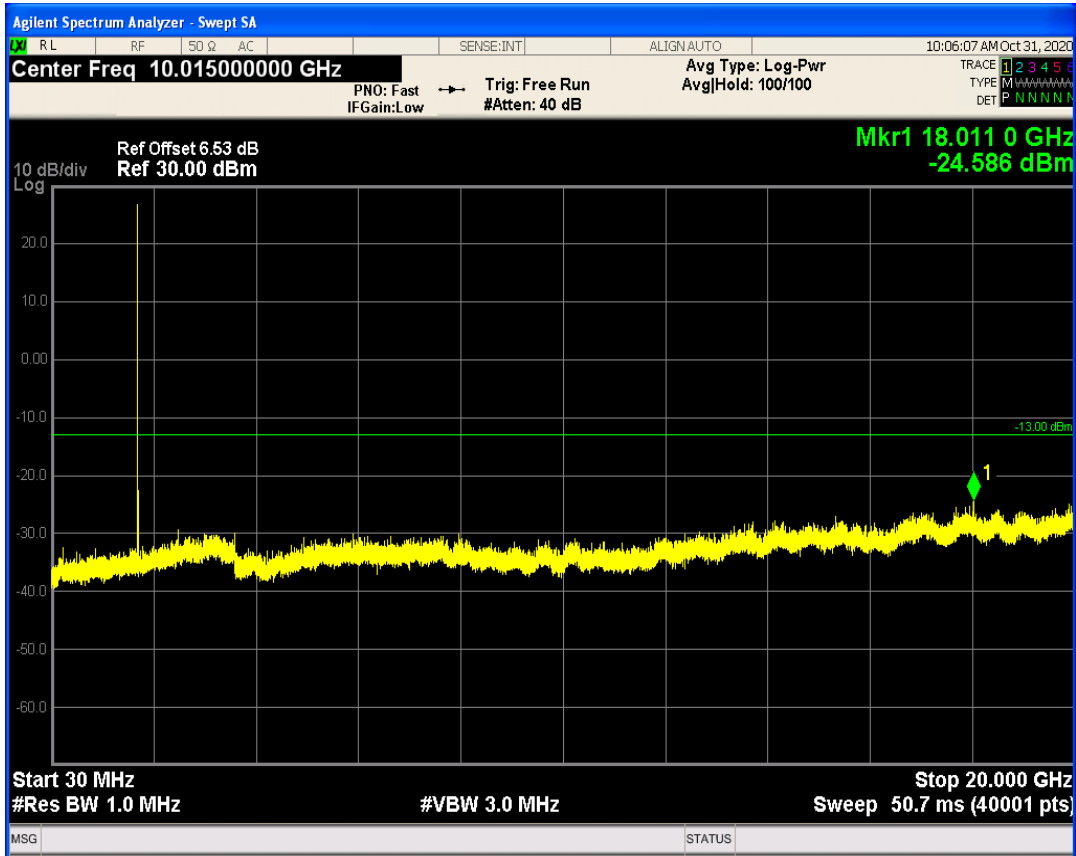

LTE Band5 QAM16 BW=10MHz Channel=20600 RB Size=1 Position=#0

LTE Band66 QPSK BW=1.4MHz Channel=131979 RB Size=1 Position=#0

LTE Band66 QPSK BW=1.4MHz Channel=131979 RB Size=6 Position=#0

LTE Band66 QAM16 BW=1.4MHz Channel=131979 RB Size=1 Position=#0

LTE Band66 QAM16 BW=1.4MHz Channel=131979 RB Size=6 Position=#0

LTE Band66 QPSK BW=1.4MHz Channel=132665 RB Size=6 Position=#0

LTE Band66 QPSK BW=1.4MHz Channel=132665 RB Size=1 Position=#0

LTE Band66 QAM16 BW=1.4MHz Channel=132665 RB Size=1 Position=#0

LTE Band66 QAM16 BW=1.4MHz Channel=132665 RB Size=6 Position=#0

LTE Band66 QPSK BW=3MHz Channel=131987 RB Size=1 Position=#0

LTE Band66 QPSK BW=3MHz Channel=131987 RB Size=15 Position=#0

LTE Band66 QAM16 BW=3MHz Channel=131987 RB Size=1 Position=#0

LTE Band66 QAM16 BW=3MHz Channel=131987 RB Size=15 Position=#0

LTE Band66 QPSK BW=3MHz Channel=132657 RB Size=1 Position=#0

LTE Band66 QPSK BW=3MHz Channel=132657 RB Size=15 Position=#0

LTE Band66 QAM16 BW=3MHz Channel=132657 RB Size=1 Position=#0