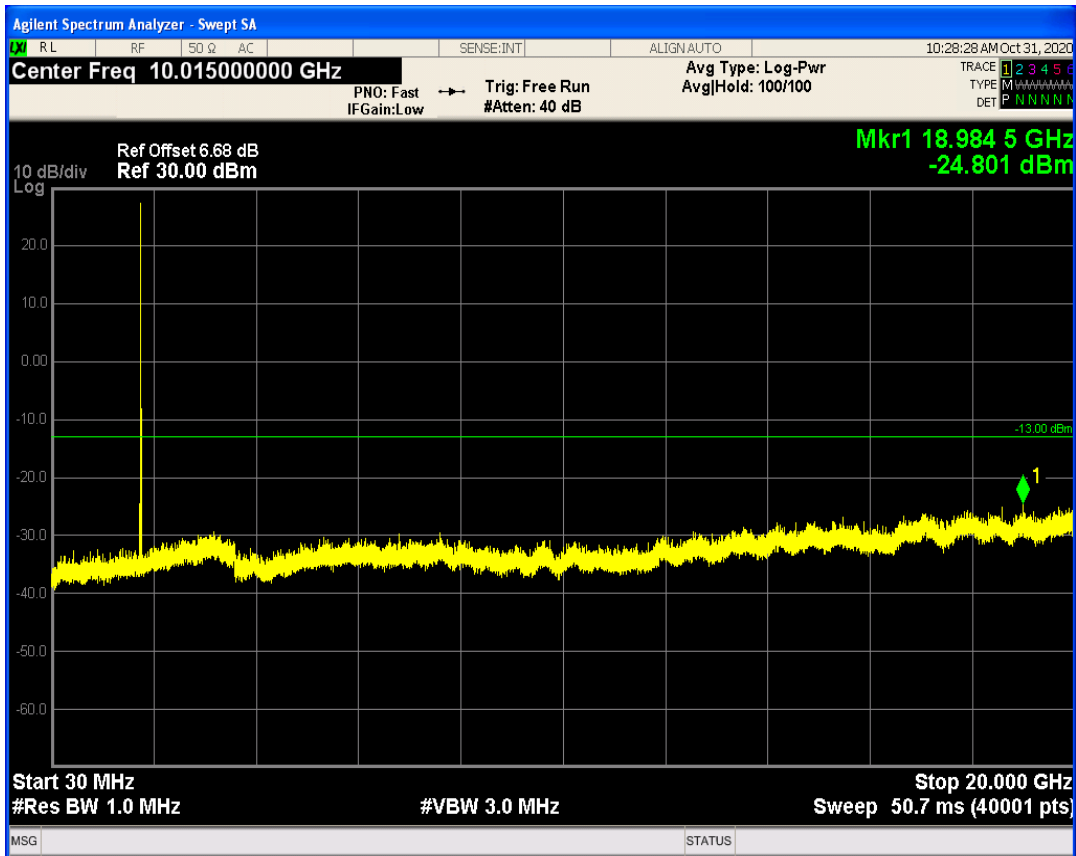

LTE Band66 QAM16 BW=10MHz Channel=132022 RB Size=50 Position=#0

LTE Band66 QPSK BW=10MHz Channel=132622 RB Size=1 Position=#0

LTE Band66 QPSK BW=10MHz Channel=132622 RB Size=50 Position=#0

LTE Band66 QAM16 BW=10MHz Channel=132622 RB Size=1 Position=#0

LTE Band66 QAM16 BW=10MHz Channel=132622 RB Size=50 Position=#0

LTE Band66 QPSK BW=15MHz Channel=132047 RB Size=75 Position=#0

LTE Band66 QPSK BW=15MHz Channel=132047 RB Size=1 Position=#0

LTE Band66 QAM16 BW=15MHz Channel=132047 RB Size=1 Position=#0

LTE Band66 QAM16 BW=15MHz Channel=132047 RB Size=75 Position=#0

LTE Band66 QPSK BW=15MHz Channel=132597 RB Size=1 Position=#0

LTE Band66 QPSK BW=15MHz Channel=132597 RB Size=75 Position=#0

LTE Band66 QAM16 BW=15MHz Channel=132597 RB Size=1 Position=#0