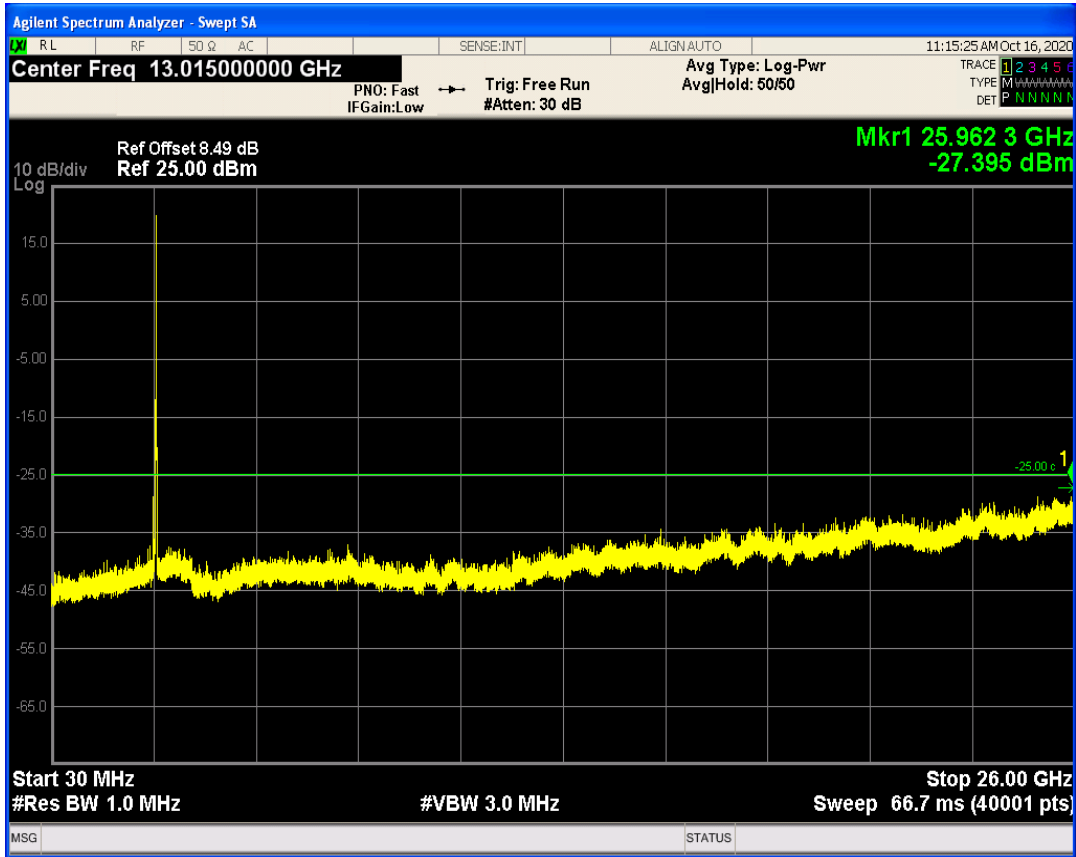

LTE Band41 QAM16 BW=15MHz Channel=39725 RB Size=75 Position=#0

LTE Band41 QPSK BW=15MHz Channel=40620 RB Size=1 Position=#0

LTE Band41 QPSK BW=15MHz Channel=40620 RB Size=75 Position=#0

LTE Band41 QAM16 BW=15MHz Channel=40620 RB Size=1 Position=#0

LTE Band41 QAM16 BW=15MHz Channel=40620 RB Size=75 Position=#0

LTE Band41 QPSK BW=15MHz Channel=41515 RB Size=75 Position=#0

LTE Band41 QPSK BW=15MHz Channel=41515 RB Size=1 Position=#0

LTE Band41 QAM16 BW=15MHz Channel=41515 RB Size=1 Position=#0

LTE Band41 QAM16 BW=15MHz Channel=41515 RB Size=75 Position=#0

LTE Band41 QPSK BW=20MHz Channel=39750 RB Size=1 Position=#0

LTE Band41 QAM16 BW=20MHz Channel=39750 RB Size=1 Position=#0

LTE Band41 QPSK BW=20MHz Channel=39750 RB Size=100 Position=#0