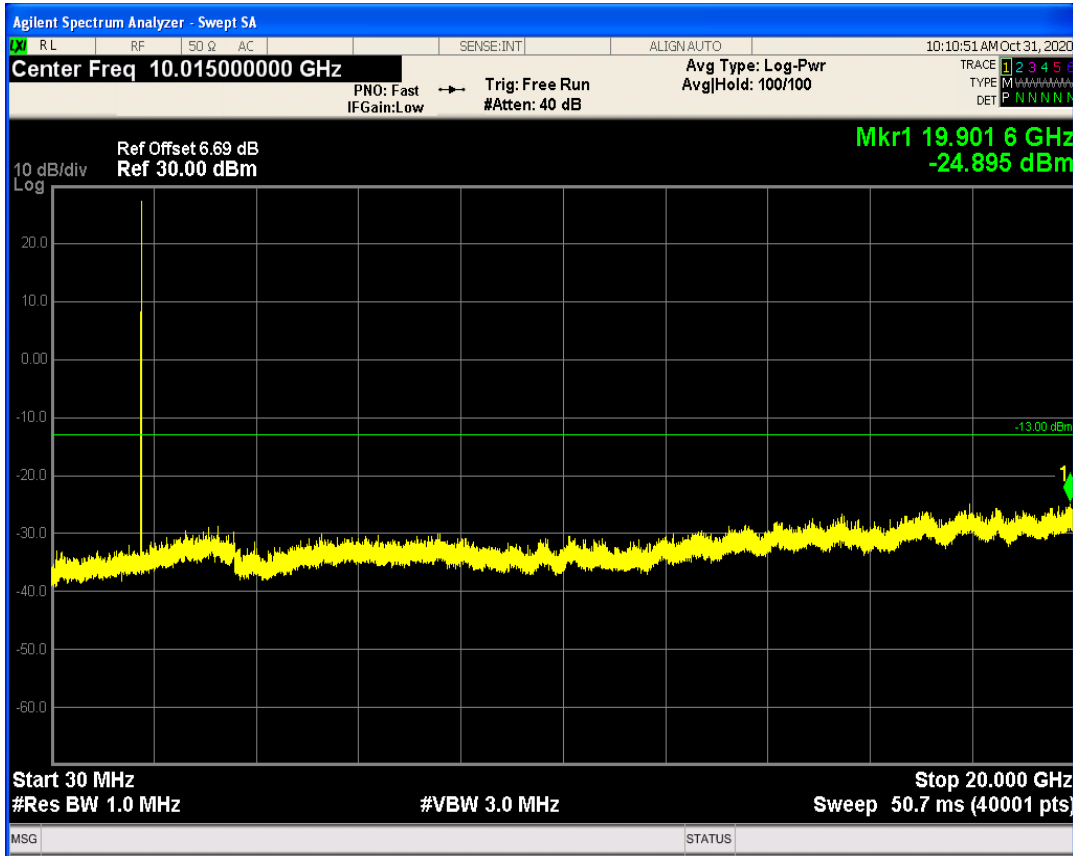

LTE Band66 QAM16 BW=1.4MHz Channel=132665 RB Size=6 Position=#0

LTE Band66 QPSK BW=3MHz Channel=131987 RB Size=1 Position=#0

LTE Band66 QPSK BW=3MHz Channel=131987 RB Size=15 Position=#0

LTE Band66 QAM16 BW=3MHz Channel=131987 RB Size=1 Position=#0

LTE Band66 QAM16 BW=3MHz Channel=131987 RB Size=15 Position=#0

LTE Band66 QPSK BW=3MHz Channel=132657 RB Size=1 Position=#0

LTE Band66 QPSK BW=3MHz Channel=132657 RB Size=15 Position=#0

LTE Band66 QAM16 BW=3MHz Channel=132657 RB Size=1 Position=#0

LTE Band66 QAM16 BW=3MHz Channel=132657 RB Size=15 Position=#0

LTE Band66 QPSK BW=5MHz Channel=131997 RB Size=1 Position=#0

LTE Band66 QPSK BW=5MHz Channel=131997 RB Size=25 Position=#0

LTE Band66 QAM16 BW=5MHz Channel=131997 RB Size=1 Position=#0

LTE Band66 QAM16 BW=5MHz Channel=131997 RB Size=25 Position=#0

LTE Band66 QPSK BW=5MHz Channel=132647 RB Size=1 Position=#0

LTE Band66 QPSK BW=5MHz Channel=132647 RB Size=25 Position=#0

LTE Band66 QAM16 BW=5MHz Channel=132647 RB Size=1 Position=#0