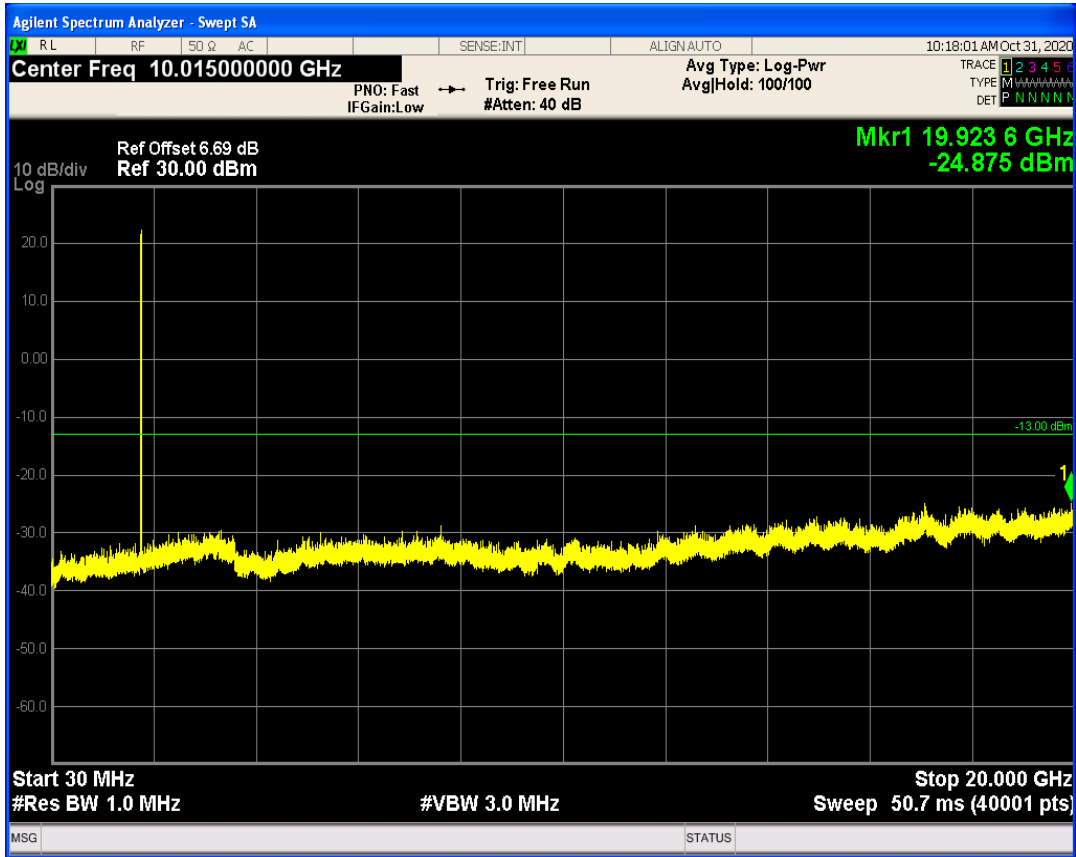

LTE Band66 QAM16 BW=5MHz Channel=131997 RB Size=25 Position=#0

LTE Band66 QPSK BW=5MHz Channel=132647 RB Size=1 Position=#0

LTE Band66 QPSK BW=5MHz Channel=132647 RB Size=25 Position=#0

LTE Band66 QAM16 BW=5MHz Channel=132647 RB Size=1 Position=#0

LTE Band66 QAM16 BW=5MHz Channel=132647 RB Size=25 Position=#0

LTE Band66 QPSK BW=10MHz Channel=132022 RB Size=1 Position=#0

LTE Band66 QPSK BW=10MHz Channel=132022 RB Size=50 Position=#0

LTE Band66 QAM16 BW=10MHz Channel=132022 RB Size=1 Position=#0