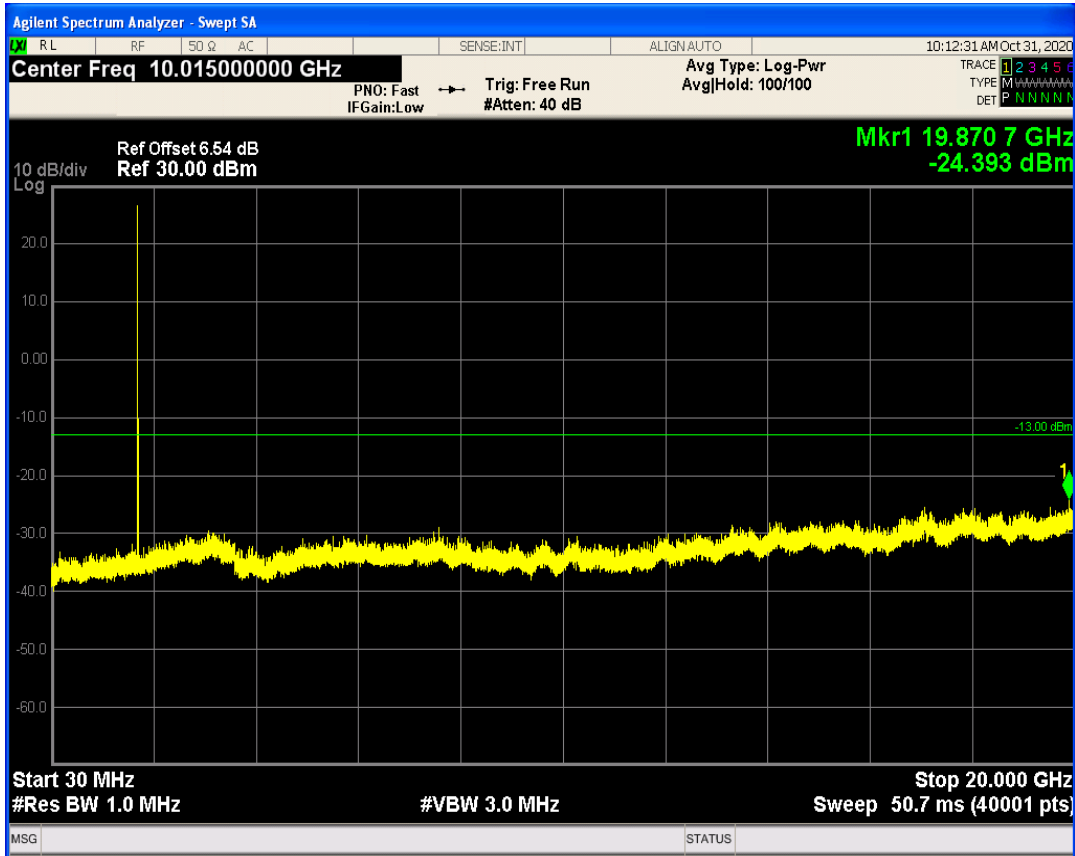

LTE Band66 QAM16 BW=1.4MHz Channel=132665 RB Size=6 Position=#0

LTE Band66 QPSK BW=3MHz Channel=131987 RB Size=1 Position=#0

LTE Band66 QPSK BW=3MHz Channel=131987 RB Size=15 Position=#0

LTE Band66 QAM16 BW=3MHz Channel=131987 RB Size=1 Position=#0

LTE Band66 QAM16 BW=3MHz Channel=131987 RB Size=15 Position=#0

LTE Band66 QPSK BW=3MHz Channel=132657 RB Size=1 Position=#0

LTE Band66 QPSK BW=3MHz Channel=132657 RB Size=15 Position=#0

LTE Band66 QAM16 BW=3MHz Channel=132657 RB Size=1 Position=#0

LTE Band66 QAM16 BW=3MHz Channel=132657 RB Size=15 Position=#0

LTE Band66 QPSK BW=5MHz Channel=131997 RB Size=1 Position=#0

LTE Band66 QPSK BW=5MHz Channel=131997 RB Size=25 Position=#0

LTE Band66 QAM16 BW=5MHz Channel=131997 RB Size=1 Position=#0