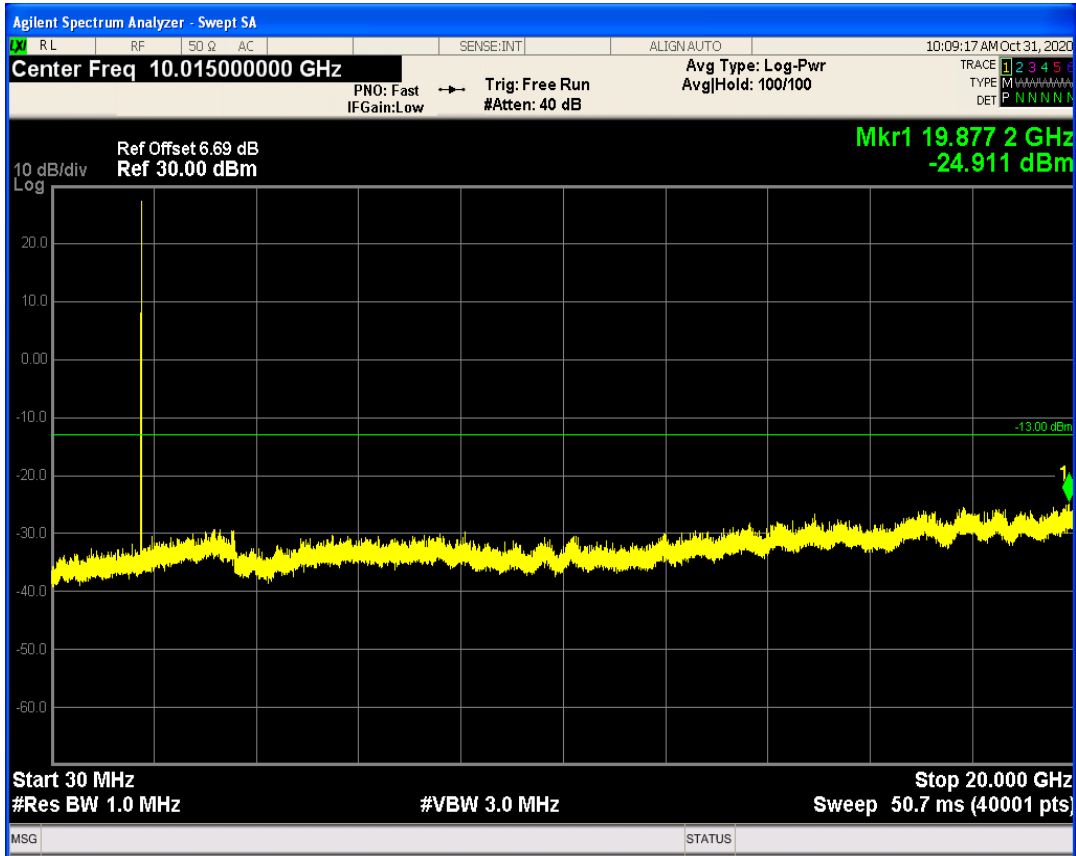

LTE Band66 QAM16 BW=1.4MHz Channel=131979 RB Size=6 Position=#0

LTE Band66 QPSK BW=1.4MHz Channel=132665 RB Size=6 Position=#0

LTE Band66 QPSK BW=1.4MHz Channel=132665 RB Size=1 Position=#0

LTE Band66 QAM16 BW=1.4MHz Channel=132665 RB Size=1 Position=#0

LTE Band66 QAM16 BW=1.4MHz Channel=132665 RB Size=6 Position=#0

LTE Band66 QPSK BW=3MHz Channel=131987 RB Size=1 Position=#0

LTE Band66 QPSK BW=3MHz Channel=131987 RB Size=15 Position=#0

LTE Band66 QAM16 BW=3MHz Channel=131987 RB Size=1 Position=#0

LTE Band66 QAM16 BW=3MHz Channel=131987 RB Size=15 Position=#0

LTE Band66 QPSK BW=3MHz Channel=132657 RB Size=1 Position=#0

LTE Band66 QPSK BW=3MHz Channel=132657 RB Size=15 Position=#0

LTE Band66 QAM16 BW=3MHz Channel=132657 RB Size=1 Position=#0