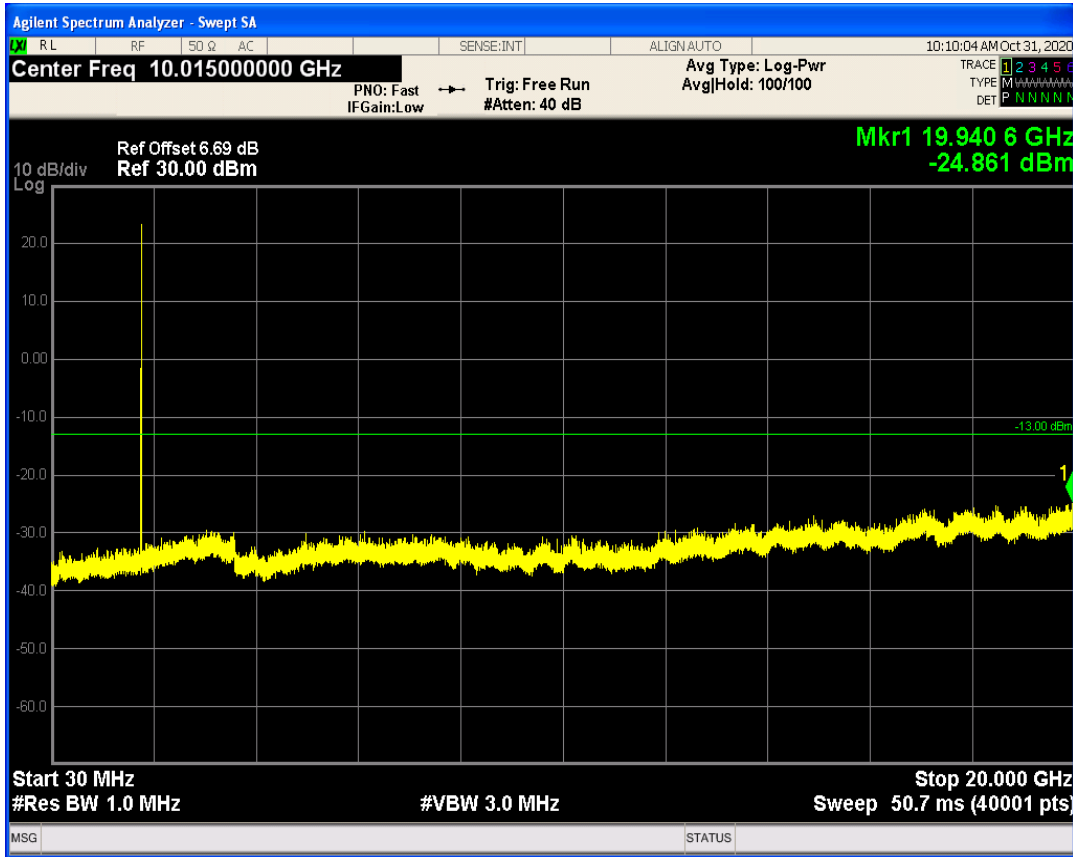

LTE Band66 QAM16 BW=1.4MHz Channel=131979 RB Size=6 Position=#0

LTE Band66 QPSK BW=1.4MHz Channel=132665 RB Size=6 Position=#0

LTE Band66 QPSK BW=1.4MHz Channel=132665 RB Size=1 Position=#0

LTE Band66 QAM16 BW=1.4MHz Channel=132665 RB Size=1 Position=#0

LTE Band66 QAM16 BW=1.4MHz Channel=132665 RB Size=6 Position=#0

LTE Band66 QPSK BW=3MHz Channel=131987 RB Size=1 Position=#0

LTE Band66 QPSK BW=3MHz Channel=131987 RB Size=15 Position=#0

LTE Band66 QAM16 BW=3MHz Channel=131987 RB Size=1 Position=#0

LTE Band66 QAM16 BW=3MHz Channel=131987 RB Size=15 Position=#0

LTE Band66 QPSK BW=3MHz Channel=132657 RB Size=1 Position=#0

LTE Band66 QPSK BW=3MHz Channel=132657 RB Size=15 Position=#0

LTE Band66 QAM16 BW=3MHz Channel=132657 RB Size=1 Position=#0