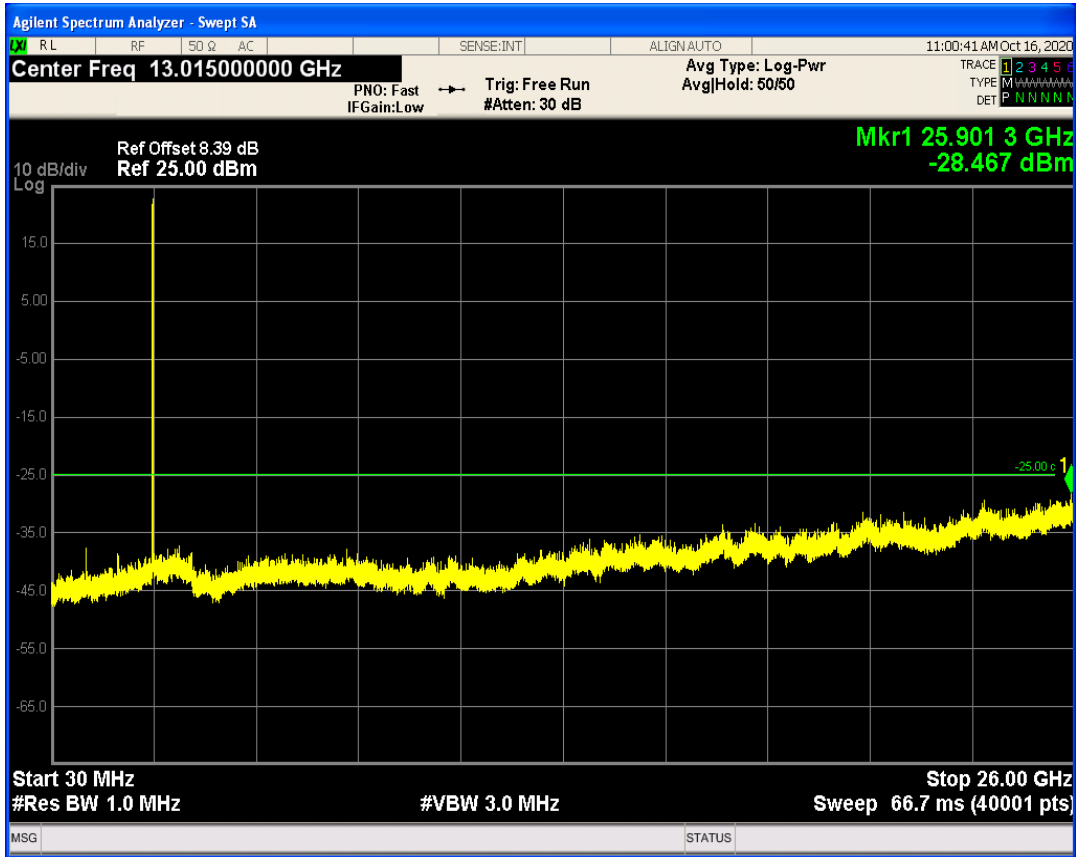

LTE Band41 QAM16 BW=5MHz Channel=39675 RB Size=25 Position=#0

LTE Band41 QPSK BW=5MHz Channel=40620 RB Size=1 Position=#0

LTE Band41 QPSK BW=5MHz Channel=40620 RB Size=25 Position=#0

LTE Band41 QAM16 BW=5MHz Channel=40620 RB Size=1 Position=#0

LTE Band41 QAM16 BW=5MHz Channel=40620 RB Size=25 Position=#0

LTE Band41 QPSK BW=5MHz Channel=41565 RB Size=1 Position=#0

LTE Band41 QPSK BW=5MHz Channel=41565 RB Size=25 Position=#0

LTE Band41 QAM16 BW=5MHz Channel=41565 RB Size=1 Position=#0