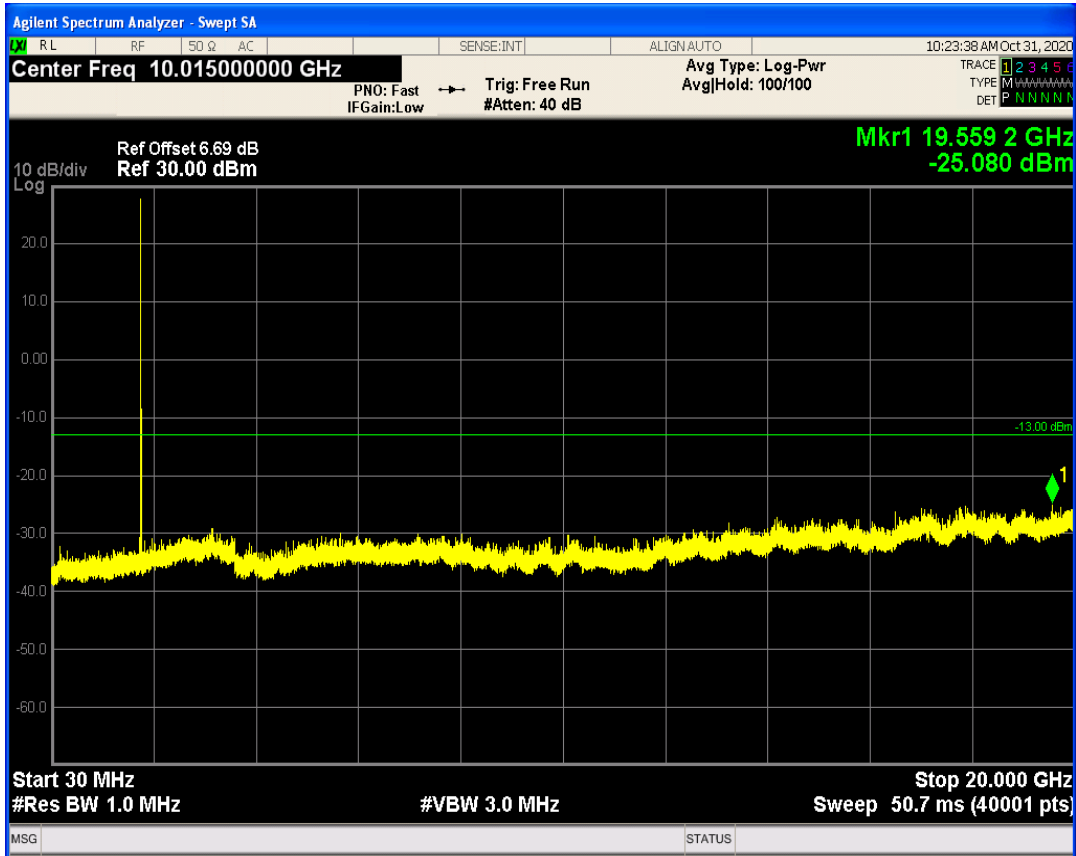

LTE Band66 QAM16 BW=10MHz Channel=132022 RB Size=50 Position=#0

LTE Band66 QPSK BW=10MHz Channel=132622 RB Size=1 Position=#0

LTE Band66 QPSK BW=10MHz Channel=132622 RB Size=50 Position=#0

LTE Band66 QAM16 BW=10MHz Channel=132622 RB Size=1 Position=#0

LTE Band66 QAM16 BW=10MHz Channel=132622 RB Size=50 Position=#0

LTE Band66 QPSK BW=15MHz Channel=132047 RB Size=75 Position=#0

LTE Band66 QPSK BW=15MHz Channel=132047 RB Size=1 Position=#0

LTE Band66 QAM16 BW=15MHz Channel=132047 RB Size=1 Position=#0