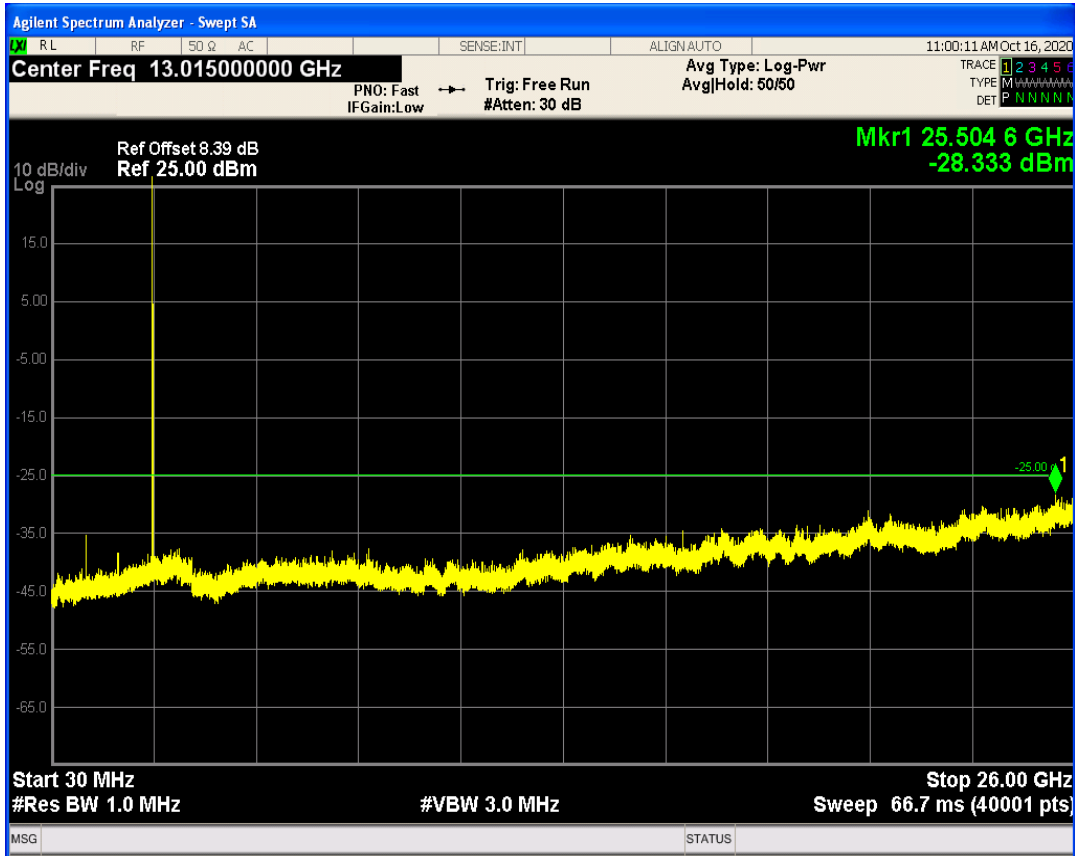

LTE Band66 QAM16 BW=20MHz Channel=132572 RB Size=100 Position=#0

LTE Band41 QPSK BW=5MHz Channel=39675 RB Size=1 Position=#0

LTE Band41 QPSK BW=5MHz Channel=39675 RB Size=25 Position=#0

LTE Band41 QAM16 BW=5MHz Channel=39675 RB Size=1 Position=#0

LTE Band41 QAM16 BW=5MHz Channel=39675 RB Size=25 Position=#0

LTE Band41 QPSK BW=5MHz Channel=40620 RB Size=1 Position=#0

LTE Band41 QPSK BW=5MHz Channel=40620 RB Size=25 Position=#0

LTE Band41 QAM16 BW=5MHz Channel=40620 RB Size=1 Position=#0

LTE Band41 QAM16 BW=5MHz Channel=40620 RB Size=25 Position=#0

LTE Band41 QPSK BW=5MHz Channel=41565 RB Size=1 Position=#0

LTE Band41 QPSK BW=5MHz Channel=41565 RB Size=25 Position=#0

LTE Band41 QAM16 BW=5MHz Channel=41565 RB Size=1 Position=#0