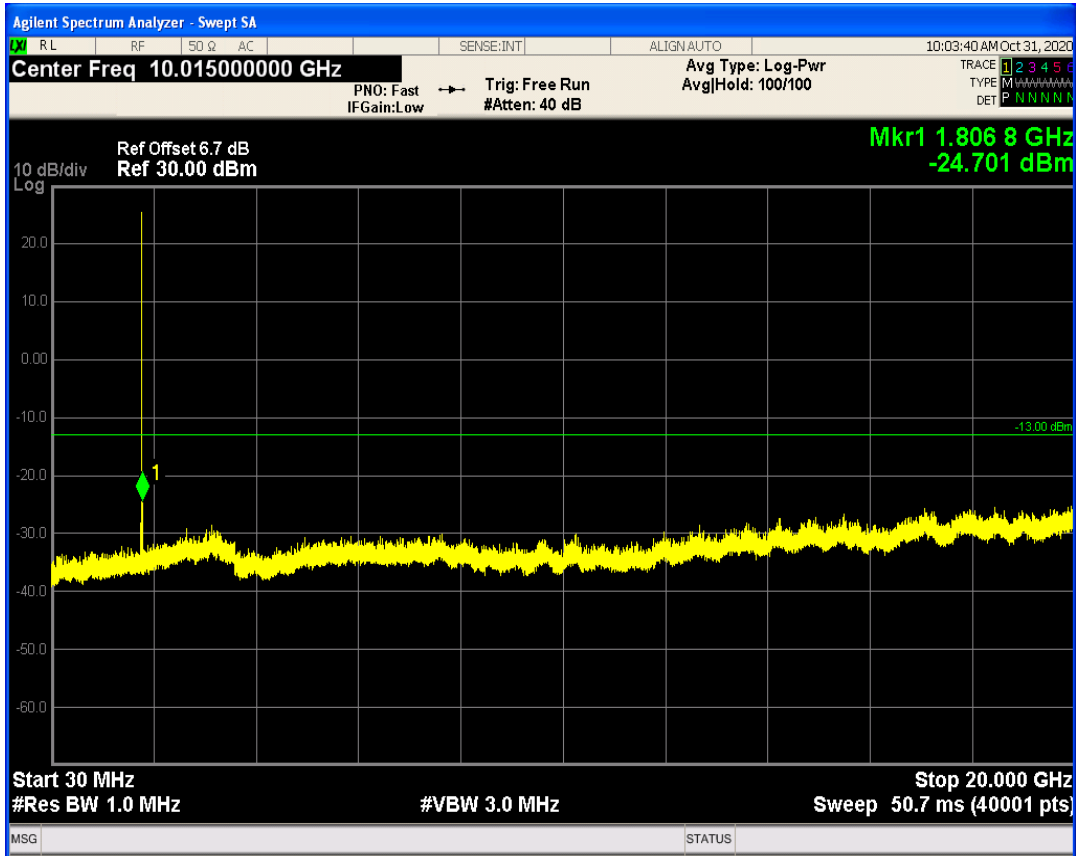

LTE Band5 QAM16 BW=10MHz Channel=20525 RB Size=1 Position=#0

LTE Band5 QPSK BW=10MHz Channel=20600 RB Size=1 Position=#0

LTE Band5 QPSK BW=10MHz Channel=20600 RB Size=50 Position=#0

LTE Band5 QAM16 BW=10MHz Channel=20600 RB Size=50 Position=#0

LTE Band5 QAM16 BW=10MHz Channel=20600 RB Size=1 Position=#0

LTE Band66 QPSK BW=1.4MHz Channel=131979 RB Size=1 Position=#0

LTE Band66 QPSK BW=1.4MHz Channel=131979 RB Size=6 Position=#0

LTE Band66 QAM16 BW=1.4MHz Channel=131979 RB Size=1 Position=#0

LTE Band66 QAM16 BW=1.4MHz Channel=131979 RB Size=6 Position=#0

LTE Band66 QPSK BW=1.4MHz Channel=132665 RB Size=6 Position=#0

LTE Band66 QPSK BW=1.4MHz Channel=132665 RB Size=1 Position=#0

LTE Band66 QAM16 BW=1.4MHz Channel=132665 RB Size=1 Position=#0