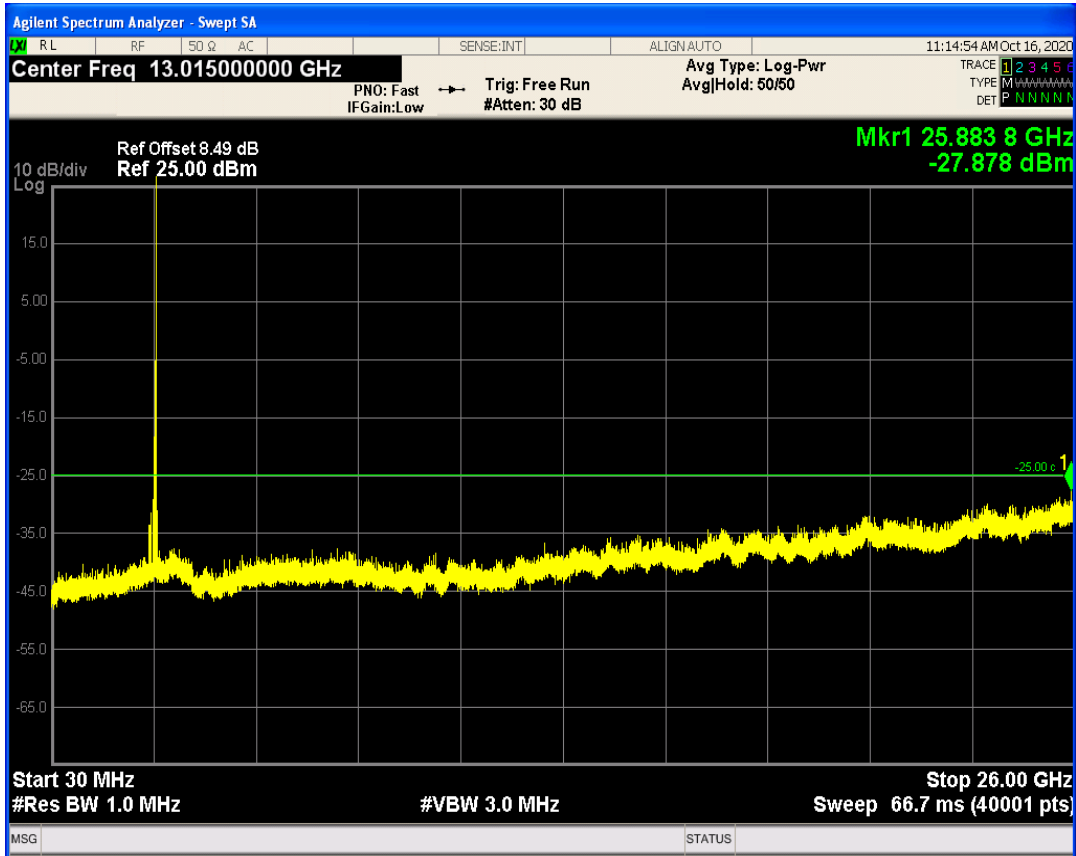

LTE Band41 QAM16 BW=15MHz Channel=39725 RB Size=75 Position=#0

LTE Band41 QPSK BW=15MHz Channel=40620 RB Size=1 Position=#0

LTE Band41 QPSK BW=15MHz Channel=40620 RB Size=75 Position=#0

LTE Band41 QAM16 BW=15MHz Channel=40620 RB Size=1 Position=#0

LTE Band41 QAM16 BW=15MHz Channel=40620 RB Size=75 Position=#0

LTE Band41 QPSK BW=15MHz Channel=41515 RB Size=75 Position=#0

LTE Band41 QPSK BW=15MHz Channel=41515 RB Size=1 Position=#0

LTE Band41 QAM16 BW=15MHz Channel=41515 RB Size=1 Position=#0

LTE Band41 QAM16 BW=15MHz Channel=41515 RB Size=75 Position=#0

LTE Band41 QPSK BW=20MHz Channel=39750 RB Size=1 Position=#0

LTE Band41 QAM16 BW=20MHz Channel=39750 RB Size=1 Position=#0

LTE Band41 QPSK BW=20MHz Channel=39750 RB Size=100 Position=#0