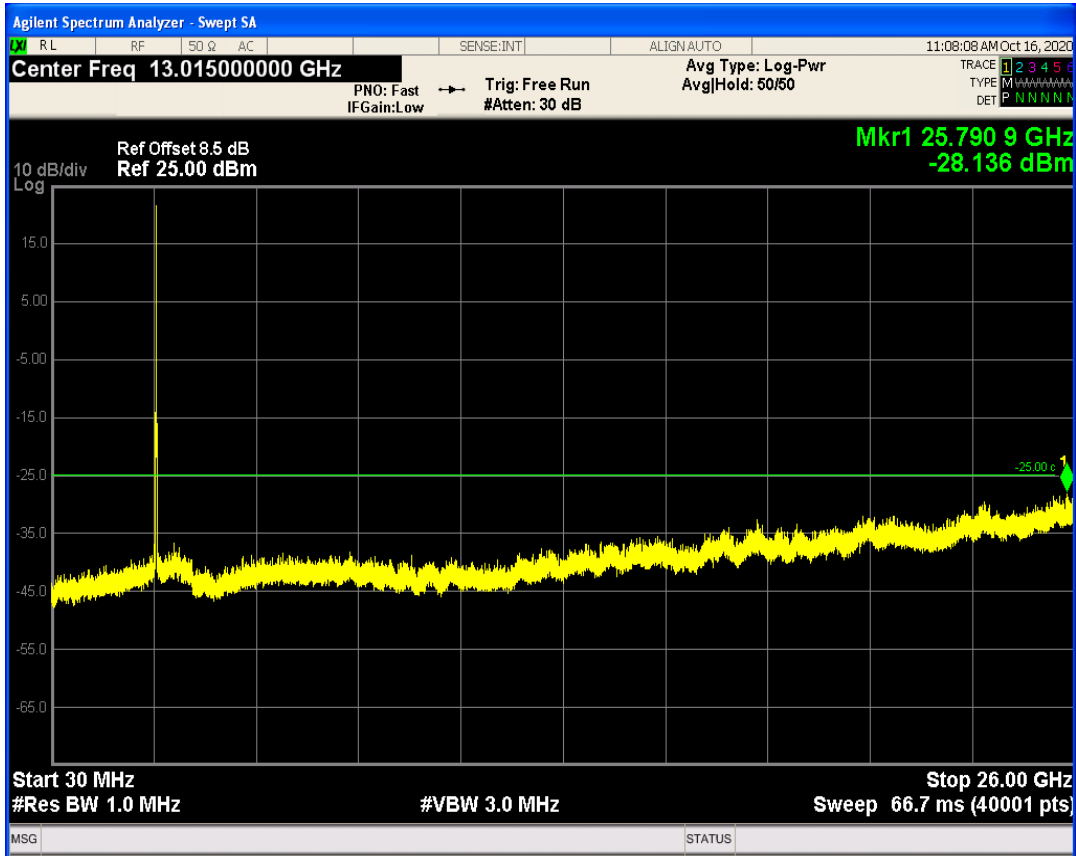

LTE Band41 QAM16 BW=5MHz Channel=41565 RB Size=25 Position=#0

LTE Band41 QPSK BW=10MHz Channel=39700 RB Size=50 Position=#0

LTE Band41 QPSK BW=10MHz Channel=39700 RB Size=1 Position=#0

LTE Band41 QAM16 BW=10MHz Channel=39700 RB Size=1 Position=#0

LTE Band41 QAM16 BW=10MHz Channel=39700 RB Size=50 Position=#0

LTE Band41 QPSK BW=10MHz Channel=40620 RB Size=1 Position=#0

LTE Band41 QPSK BW=10MHz Channel=40620 RB Size=50 Position=#0

LTE Band41 QAM16 BW=10MHz Channel=40620 RB Size=1 Position=#0

LTE Band41 QAM16 BW=10MHz Channel=40620 RB Size=50 Position=#0

LTE Band41 QPSK BW=10MHz Channel=41540 RB Size=50 Position=#0

LTE Band41 QPSK BW=10MHz Channel=41540 RB Size=1 Position=#0

LTE Band41 QAM16 BW=10MHz Channel=41540 RB Size=1 Position=#0