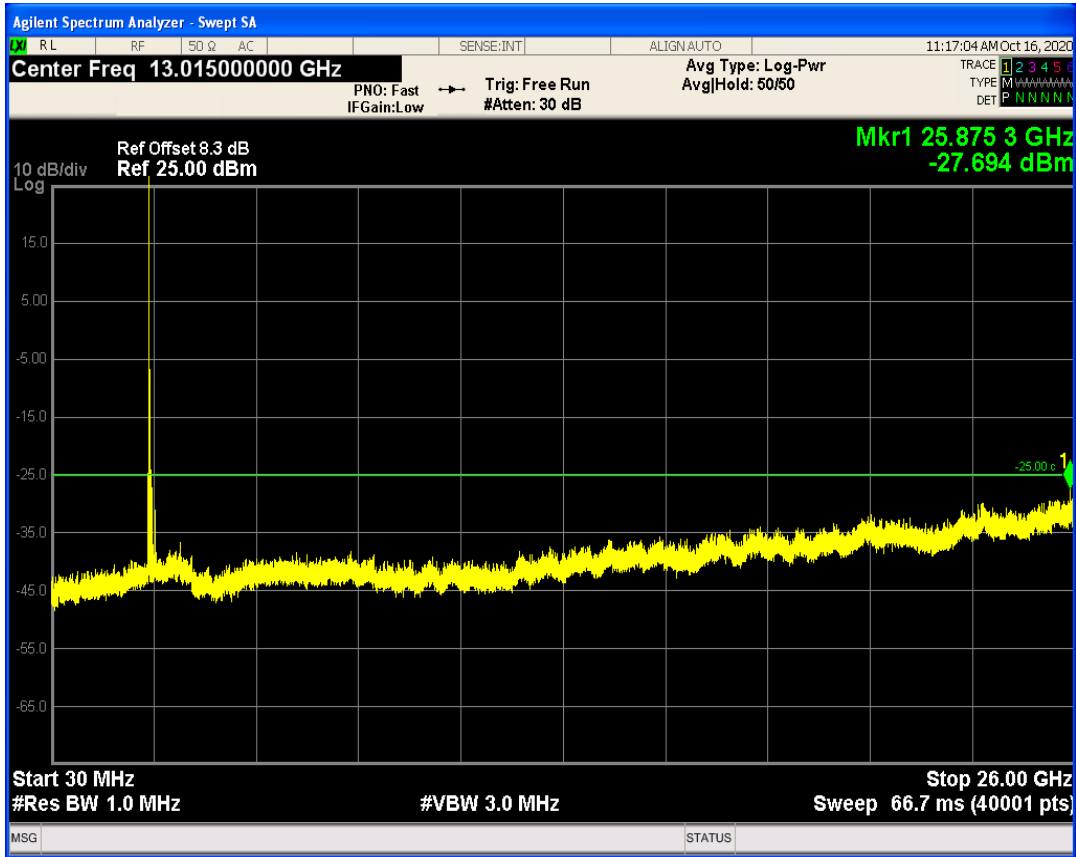

LTE Band41 QAM16 BW=15MHz Channel=39725 RB Size=75 Position=#0

LTE Band41 QPSK BW=15MHz Channel=40620 RB Size=1 Position=#0

LTE Band41 QPSK BW=15MHz Channel=40620 RB Size=75 Position=#0

LTE Band41 QAM16 BW=15MHz Channel=40620 RB Size=1 Position=#0

LTE Band41 QAM16 BW=15MHz Channel=40620 RB Size=75 Position=#0

LTE Band41 QPSK BW=15MHz Channel=41515 RB Size=75 Position=#0

LTE Band41 QPSK BW=15MHz Channel=41515 RB Size=1 Position=#0

LTE Band41 QAM16 BW=15MHz Channel=41515 RB Size=1 Position=#0

LTE Band41 QAM16 BW=15MHz Channel=41515 RB Size=75 Position=#0

LTE Band41 QPSK BW=20MHz Channel=39750 RB Size=1 Position=#0

LTE Band41 QAM16 BW=20MHz Channel=39750 RB Size=1 Position=#0

LTE Band41 QPSK BW=20MHz Channel=39750 RB Size=100 Position=#0