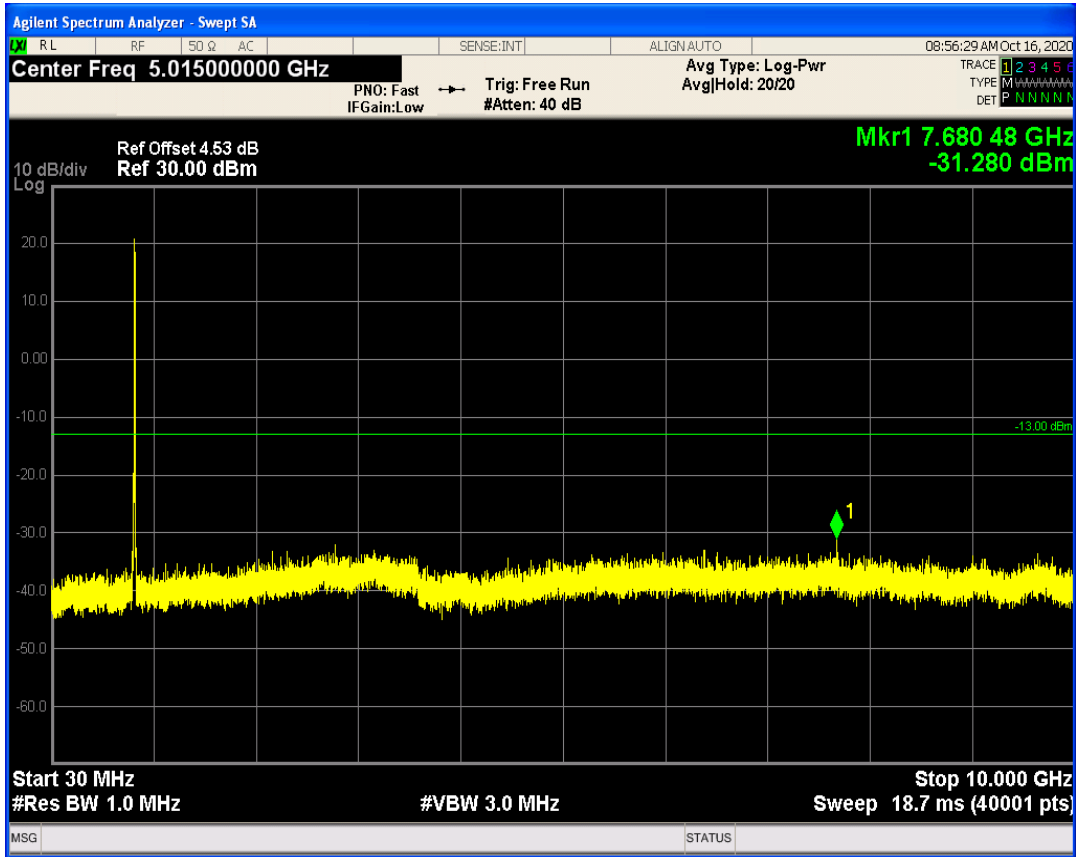

LTE Band5 QAM16 BW=10MHz Channel=20450 RB Size=50 Position=#0

LTE Band5 QPSK BW=10MHz Channel=20525 RB Size=1 Position=#0

LTE Band5 QPSK BW=10MHz Channel=20525 RB Size=50 Position=#0

LTE Band5 QAM16 BW=10MHz Channel=20525 RB Size=50 Position=#0

LTE Band5 QAM16 BW=10MHz Channel=20525 RB Size=1 Position=#0

LTE Band5 QPSK BW=10MHz Channel=20600 RB Size=1 Position=#0

LTE Band5 QPSK BW=10MHz Channel=20600 RB Size=50 Position=#0

LTE Band5 QAM16 BW=10MHz Channel=20600 RB Size=50 Position=#0

LTE Band5 QAM16 BW=10MHz Channel=20600 RB Size=1 Position=#0

LTE Band66 QPSK BW=1.4MHz Channel=131979 RB Size=1 Position=#0

LTE Band66 QPSK BW=1.4MHz Channel=131979 RB Size=6 Position=#0

LTE Band66 QAM16 BW=1.4MHz Channel=131979 RB Size=1 Position=#0