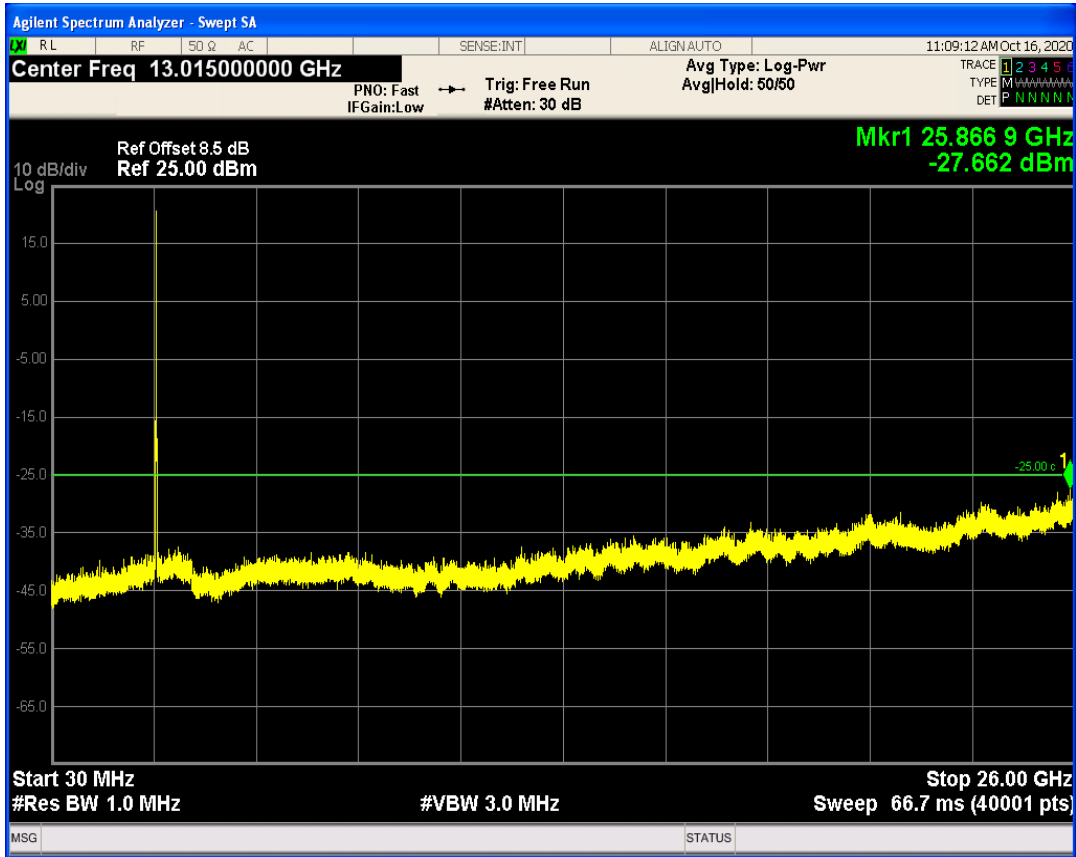

LTE Band41 QAM16 BW=10MHz Channel=39700 RB Size=50 Position=#0

LTE Band41 QPSK BW=10MHz Channel=40620 RB Size=1 Position=#0

LTE Band41 QPSK BW=10MHz Channel=40620 RB Size=50 Position=#0

LTE Band41 QAM16 BW=10MHz Channel=40620 RB Size=1 Position=#0

LTE Band41 QAM16 BW=10MHz Channel=40620 RB Size=50 Position=#0

LTE Band41 QPSK BW=10MHz Channel=41540 RB Size=50 Position=#0

LTE Band41 QPSK BW=10MHz Channel=41540 RB Size=1 Position=#0

LTE Band41 QAM16 BW=10MHz Channel=41540 RB Size=1 Position=#0

LTE Band41 QAM16 BW=10MHz Channel=41540 RB Size=50 Position=#0

LTE Band41 QPSK BW=15MHz Channel=39725 RB Size=75 Position=#0

LTE Band41 QPSK BW=15MHz Channel=39725 RB Size=1 Position=#0

LTE Band41 QAM16 BW=15MHz Channel=39725 RB Size=1 Position=#0