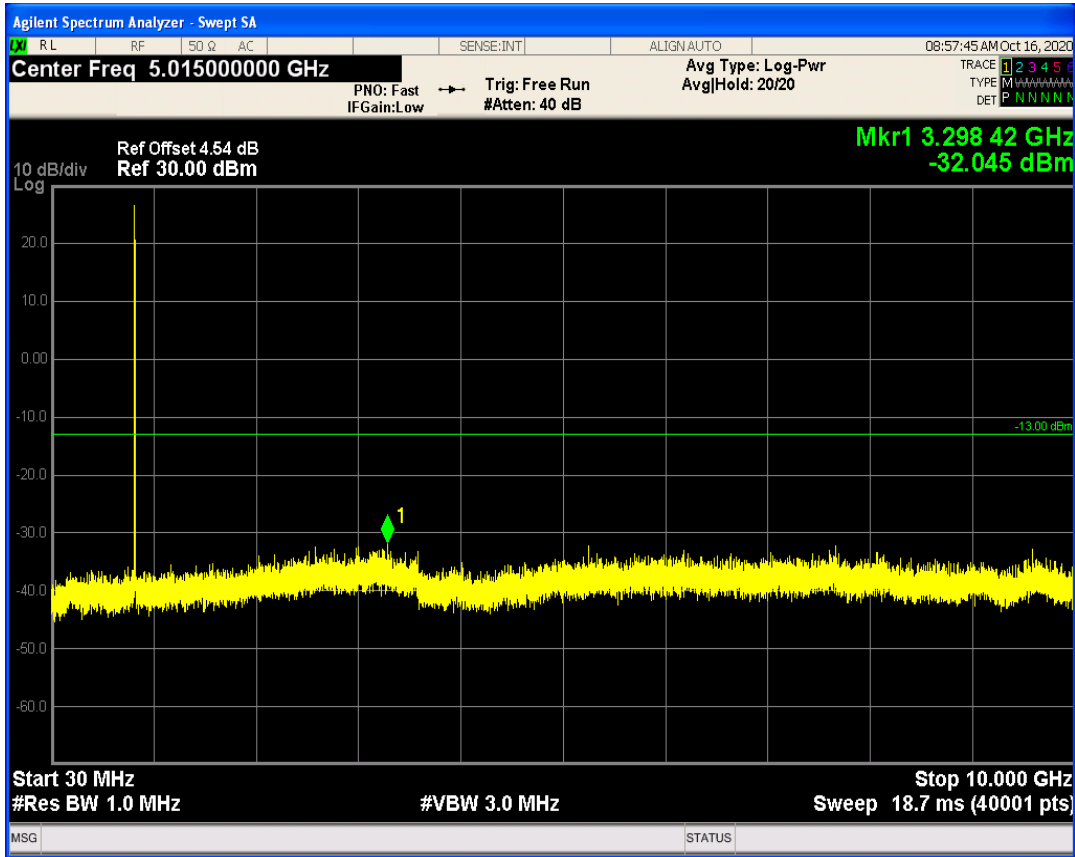

LTE Band5 QAM16 BW=10MHz Channel=20450 RB Size=50 Position=#0

LTE Band5 QPSK BW=10MHz Channel=20525 RB Size=1 Position=#0

LTE Band5 QPSK BW=10MHz Channel=20525 RB Size=50 Position=#0

LTE Band5 QAM16 BW=10MHz Channel=20525 RB Size=50 Position=#0

LTE Band5 QAM16 BW=10MHz Channel=20525 RB Size=1 Position=#0

LTE Band5 QPSK BW=10MHz Channel=20600 RB Size=1 Position=#0

LTE Band5 QPSK BW=10MHz Channel=20600 RB Size=50 Position=#0

LTE Band5 QAM16 BW=10MHz Channel=20600 RB Size=50 Position=#0

LTE Band5 QAM16 BW=10MHz Channel=20600 RB Size=1 Position=#0

LTE Band66 QPSK BW=1.4MHz Channel=131979 RB Size=1 Position=#0

LTE Band66 QPSK BW=1.4MHz Channel=131979 RB Size=6 Position=#0

LTE Band66 QAM16 BW=1.4MHz Channel=131979 RB Size=1 Position=#0

LTE Band66 QAM16 BW=1.4MHz Channel=131979 RB Size=6 Position=#0

LTE Band66 QPSK BW=1.4MHz Channel=132665 RB Size=6 Position=#0

LTE Band66 QPSK BW=1.4MHz Channel=132665 RB Size=1 Position=#0

LTE Band66 QAM16 BW=1.4MHz Channel=132665 RB Size=1 Position=#0