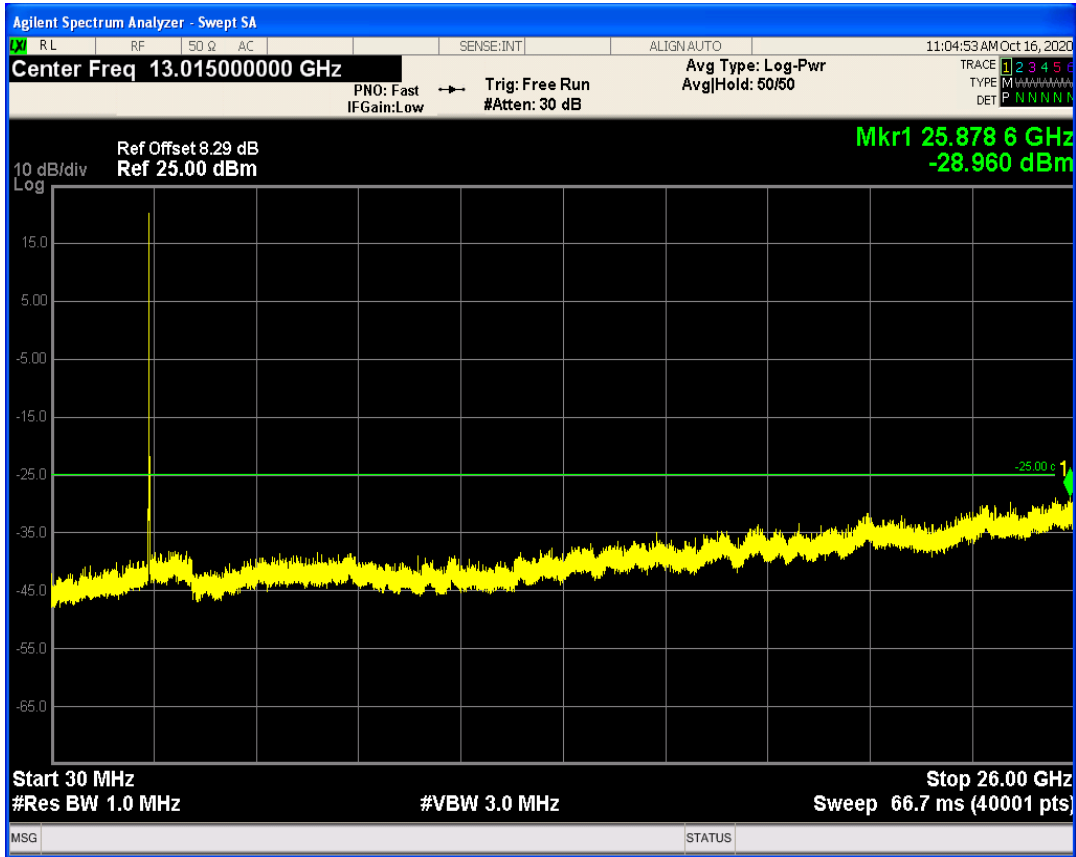

LTE Band41 QAM16 BW=5MHz Channel=41565 RB Size=25 Position=#0

LTE Band41 QPSK BW=10MHz Channel=39700 RB Size=50 Position=#0

LTE Band41 QPSK BW=10MHz Channel=39700 RB Size=1 Position=#0

LTE Band41 QAM16 BW=10MHz Channel=39700 RB Size=1 Position=#0

LTE Band41 QAM16 BW=10MHz Channel=39700 RB Size=50 Position=#0

LTE Band41 QPSK BW=10MHz Channel=40620 RB Size=1 Position=#0

LTE Band41 QPSK BW=10MHz Channel=40620 RB Size=50 Position=#0

LTE Band41 QAM16 BW=10MHz Channel=40620 RB Size=1 Position=#0