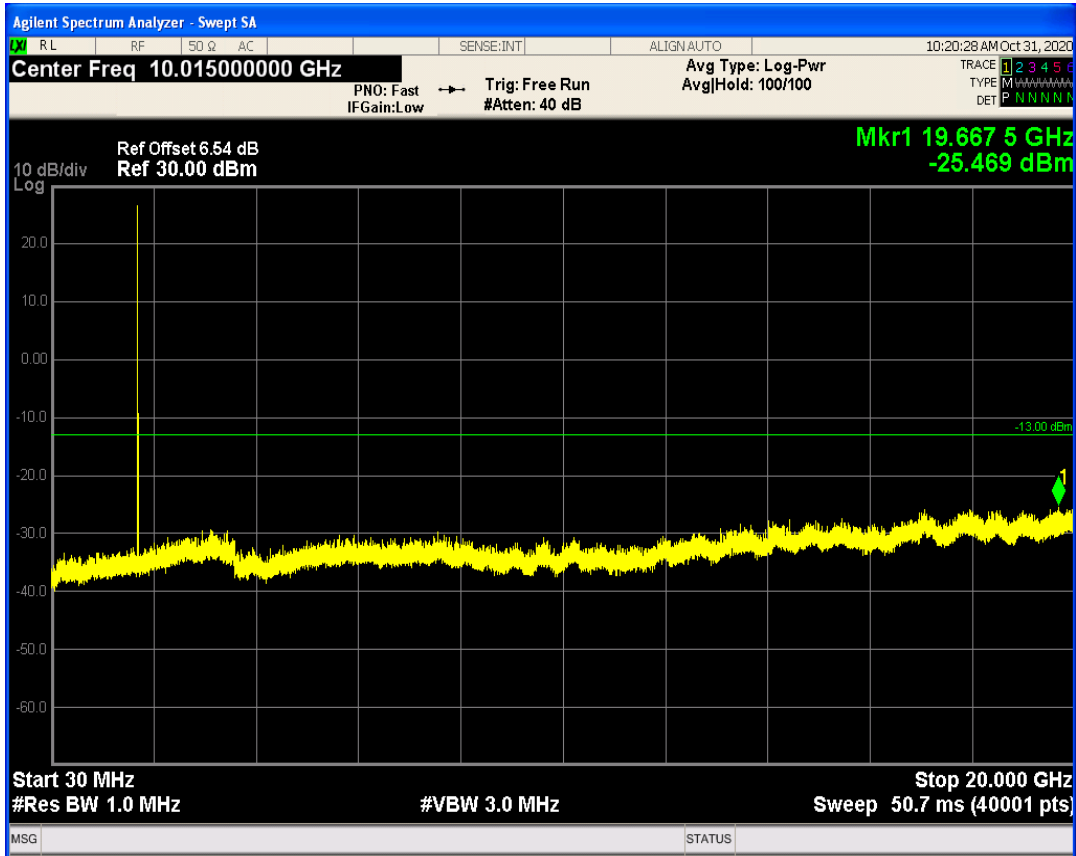

LTE Band66 QAM16 BW=5MHz Channel=131997 RB Size=25 Position=#0

LTE Band66 QPSK BW=5MHz Channel=132647 RB Size=1 Position=#0

LTE Band66 QPSK BW=5MHz Channel=132647 RB Size=25 Position=#0

LTE Band66 QAM16 BW=5MHz Channel=132647 RB Size=1 Position=#0

LTE Band66 QAM16 BW=5MHz Channel=132647 RB Size=25 Position=#0

LTE Band66 QPSK BW=10MHz Channel=132022 RB Size=1 Position=#0

LTE Band66 QPSK BW=10MHz Channel=132022 RB Size=50 Position=#0

LTE Band66 QAM16 BW=10MHz Channel=132022 RB Size=1 Position=#0

LTE Band66 QAM16 BW=10MHz Channel=132022 RB Size=50 Position=#0

LTE Band66 QPSK BW=10MHz Channel=132622 RB Size=1 Position=#0

LTE Band66 QPSK BW=10MHz Channel=132622 RB Size=50 Position=#0

LTE Band66 QAM16 BW=10MHz Channel=132622 RB Size=1 Position=#0