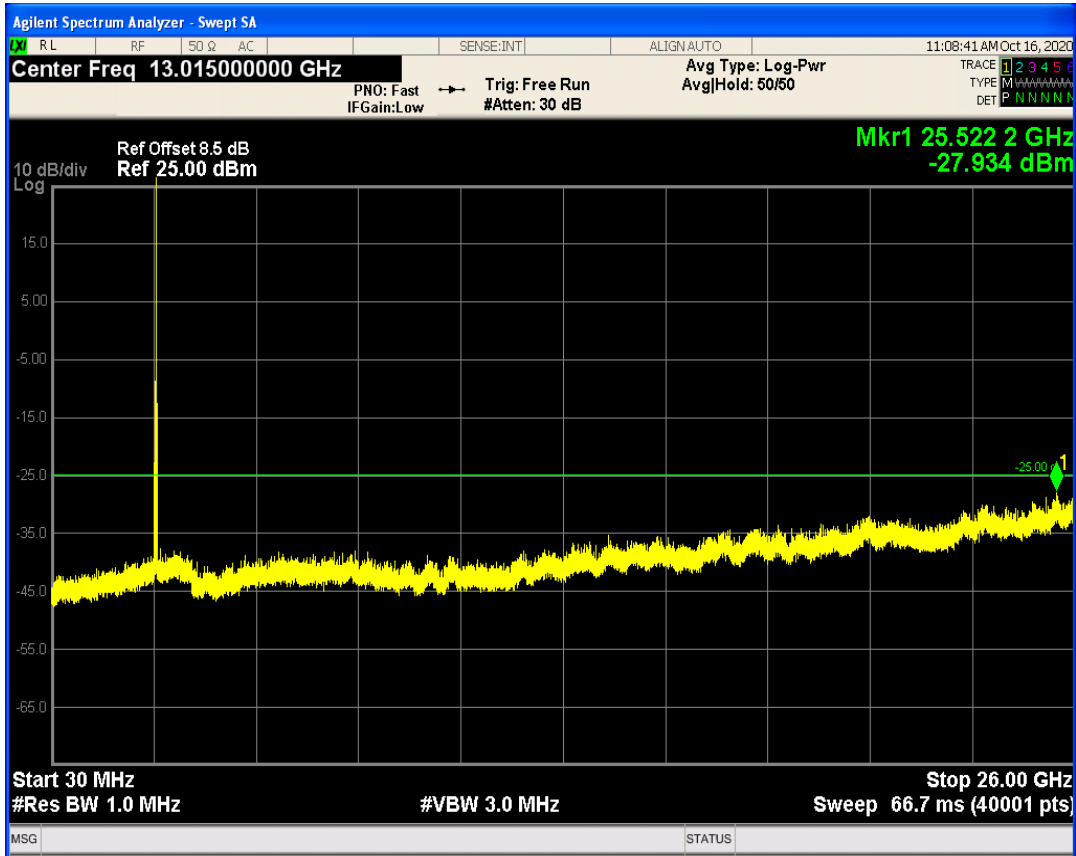

LTE Band41 QAM16 BW=10MHz Channel=39700 RB Size=50 Position=#0

LTE Band41 QPSK BW=10MHz Channel=40620 RB Size=1 Position=#0

LTE Band41 QPSK BW=10MHz Channel=40620 RB Size=50 Position=#0

LTE Band41 QAM16 BW=10MHz Channel=40620 RB Size=1 Position=#0

LTE Band41 QAM16 BW=10MHz Channel=40620 RB Size=50 Position=#0

LTE Band41 QPSK BW=10MHz Channel=41540 RB Size=50 Position=#0

LTE Band41 QPSK BW=10MHz Channel=41540 RB Size=1 Position=#0

LTE Band41 QAM16 BW=10MHz Channel=41540 RB Size=1 Position=#0

LTE Band41 QAM16 BW=10MHz Channel=41540 RB Size=50 Position=#0

LTE Band41 QPSK BW=15MHz Channel=39725 RB Size=75 Position=#0

LTE Band41 QPSK BW=15MHz Channel=39725 RB Size=1 Position=#0

LTE Band41 QAM16 BW=15MHz Channel=39725 RB Size=1 Position=#0