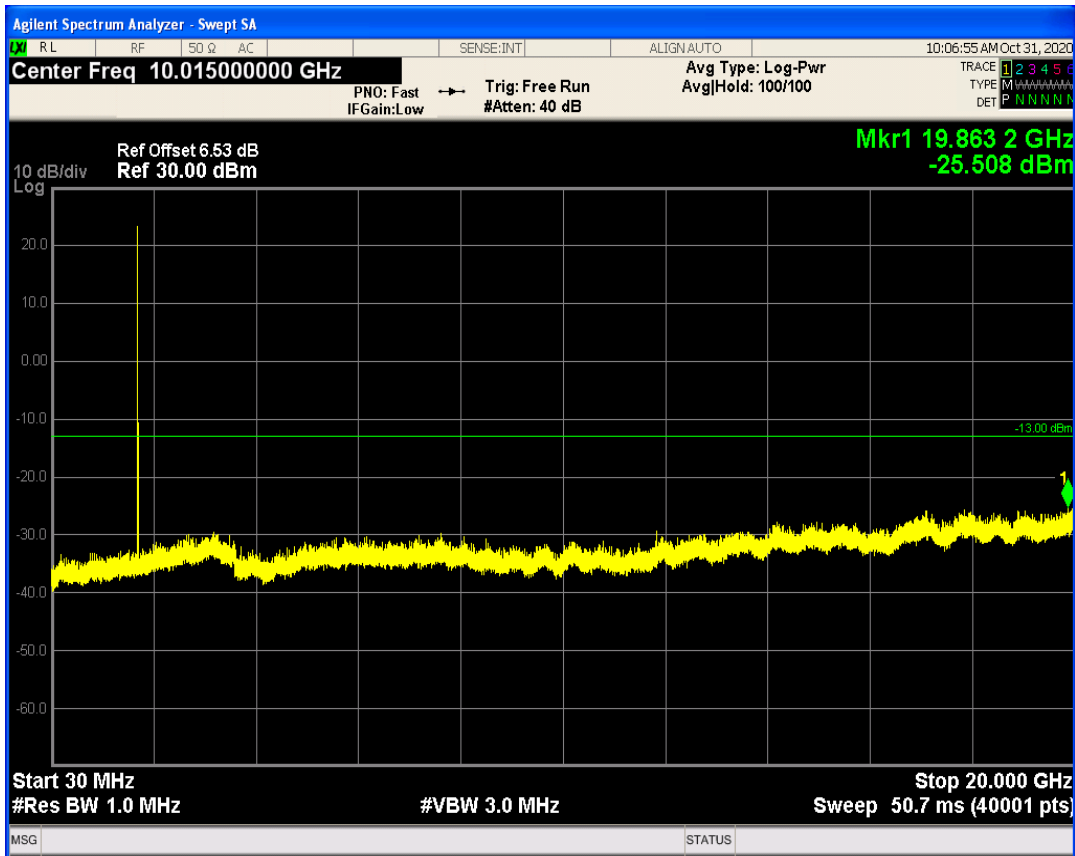

LTE Band5 QAM16 BW=10MHz Channel=20600 RB Size=1 Position=#0

LTE Band66 QPSK BW=1.4MHz Channel=131979 RB Size=1 Position=#0

LTE Band66 QPSK BW=1.4MHz Channel=131979 RB Size=6 Position=#0

LTE Band66 QAM16 BW=1.4MHz Channel=131979 RB Size=1 Position=#0

LTE Band66 QAM16 BW=1.4MHz Channel=131979 RB Size=6 Position=#0

LTE Band66 QPSK BW=1.4MHz Channel=132665 RB Size=6 Position=#0

LTE Band66 QPSK BW=1.4MHz Channel=132665 RB Size=1 Position=#0

LTE Band66 QAM16 BW=1.4MHz Channel=132665 RB Size=1 Position=#0

LTE Band66 QAM16 BW=1.4MHz Channel=132665 RB Size=6 Position=#0

LTE Band66 QPSK BW=3MHz Channel=131987 RB Size=1 Position=#0

LTE Band66 QPSK BW=3MHz Channel=131987 RB Size=15 Position=#0

LTE Band66 QAM16 BW=3MHz Channel=131987 RB Size=1 Position=#0