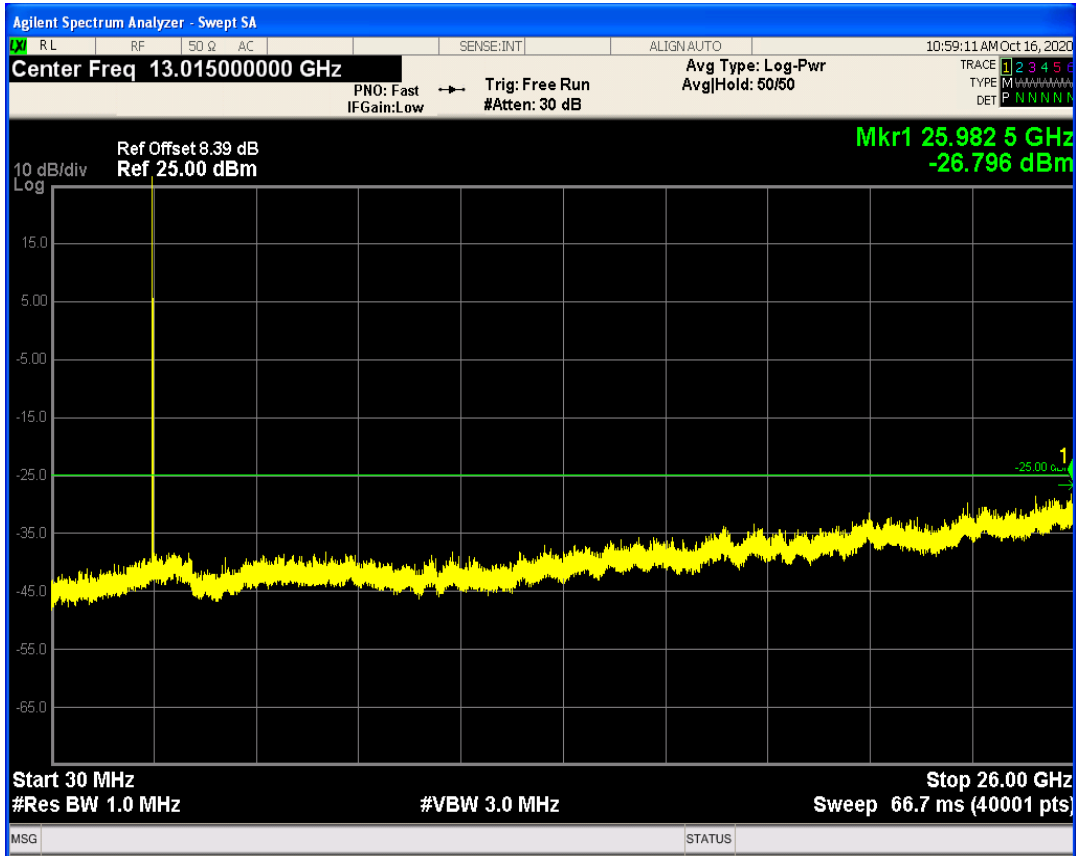

LTE Band66 QAM16 BW=20MHz Channel=132072 RB Size=100 Position=#0

LTE Band66 QPSK BW=20MHz Channel=132572 RB Size=100 Position=#0

LTE Band66 QPSK BW=20MHz Channel=132572 RB Size=1 Position=#0

LTE Band66 QAM16 BW=20MHz Channel=132572 RB Size=1 Position=#0

LTE Band66 QAM16 BW=20MHz Channel=132572 RB Size=100 Position=#0

LTE Band41 QPSK BW=5MHz Channel=39675 RB Size=1 Position=#0

LTE Band41 QPSK BW=5MHz Channel=39675 RB Size=25 Position=#0

LTE Band41 QAM16 BW=5MHz Channel=39675 RB Size=1 Position=#0

LTE Band41 QAM16 BW=5MHz Channel=39675 RB Size=25 Position=#0

LTE Band41 QPSK BW=5MHz Channel=40620 RB Size=1 Position=#0

LTE Band41 QPSK BW=5MHz Channel=40620 RB Size=25 Position=#0

LTE Band41 QAM16 BW=5MHz Channel=40620 RB Size=1 Position=#0