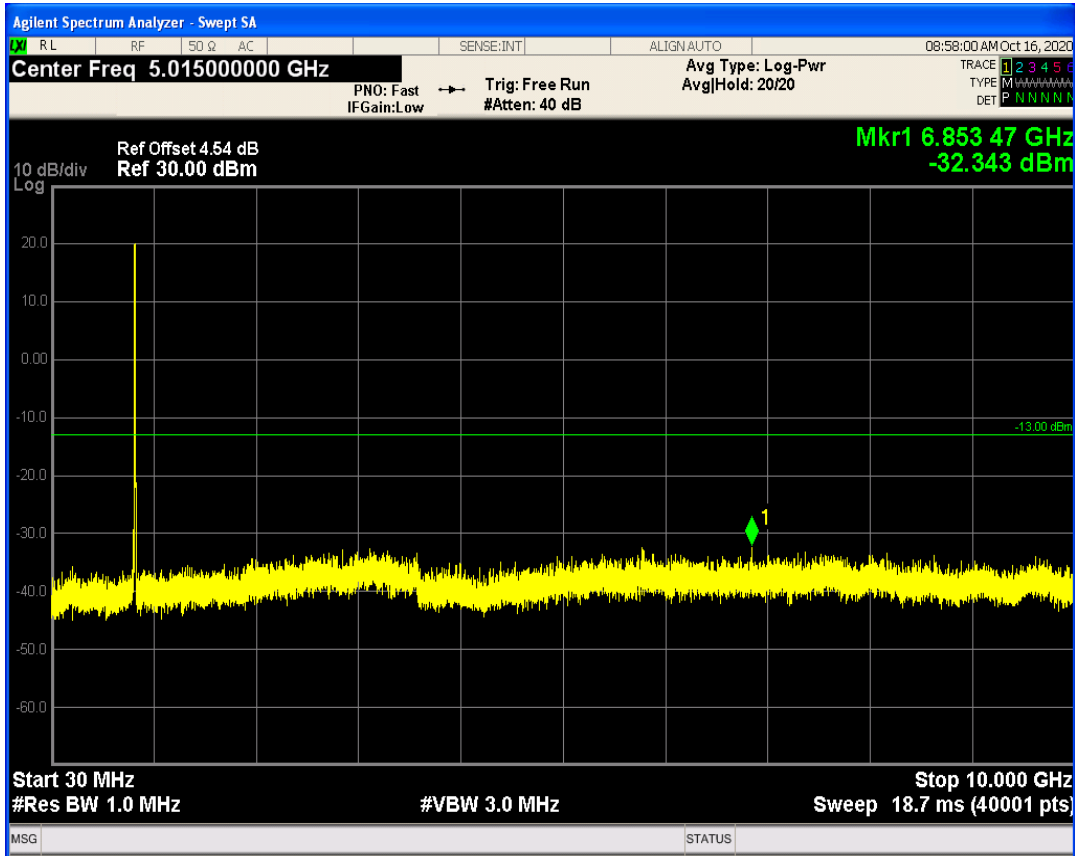

LTE Band5 QAM16 BW=10MHz Channel=20450 RB Size=50 Position=#0

LTE Band5 QPSK BW=10MHz Channel=20525 RB Size=1 Position=#0

LTE Band5 QPSK BW=10MHz Channel=20525 RB Size=50 Position=#0

LTE Band5 QAM16 BW=10MHz Channel=20525 RB Size=50 Position=#0

LTE Band5 QAM16 BW=10MHz Channel=20525 RB Size=1 Position=#0

LTE Band5 QPSK BW=10MHz Channel=20600 RB Size=1 Position=#0

LTE Band5 QPSK BW=10MHz Channel=20600 RB Size=50 Position=#0

LTE Band5 QAM16 BW=10MHz Channel=20600 RB Size=50 Position=#0

LTE Band5 QAM16 BW=10MHz Channel=20600 RB Size=1 Position=#0

LTE Band66 QPSK BW=1.4MHz Channel=131979 RB Size=1 Position=#0

LTE Band66 QPSK BW=1.4MHz Channel=131979 RB Size=6 Position=#0

LTE Band66 QAM16 BW=1.4MHz Channel=131979 RB Size=1 Position=#0

LTE Band66 QAM16 BW=1.4MHz Channel=131979 RB Size=6 Position=#0

LTE Band66 QPSK BW=1.4MHz Channel=132665 RB Size=6 Position=#0

LTE Band66 QPSK BW=1.4MHz Channel=132665 RB Size=1 Position=#0

LTE Band66 QAM16 BW=1.4MHz Channel=132665 RB Size=1 Position=#0