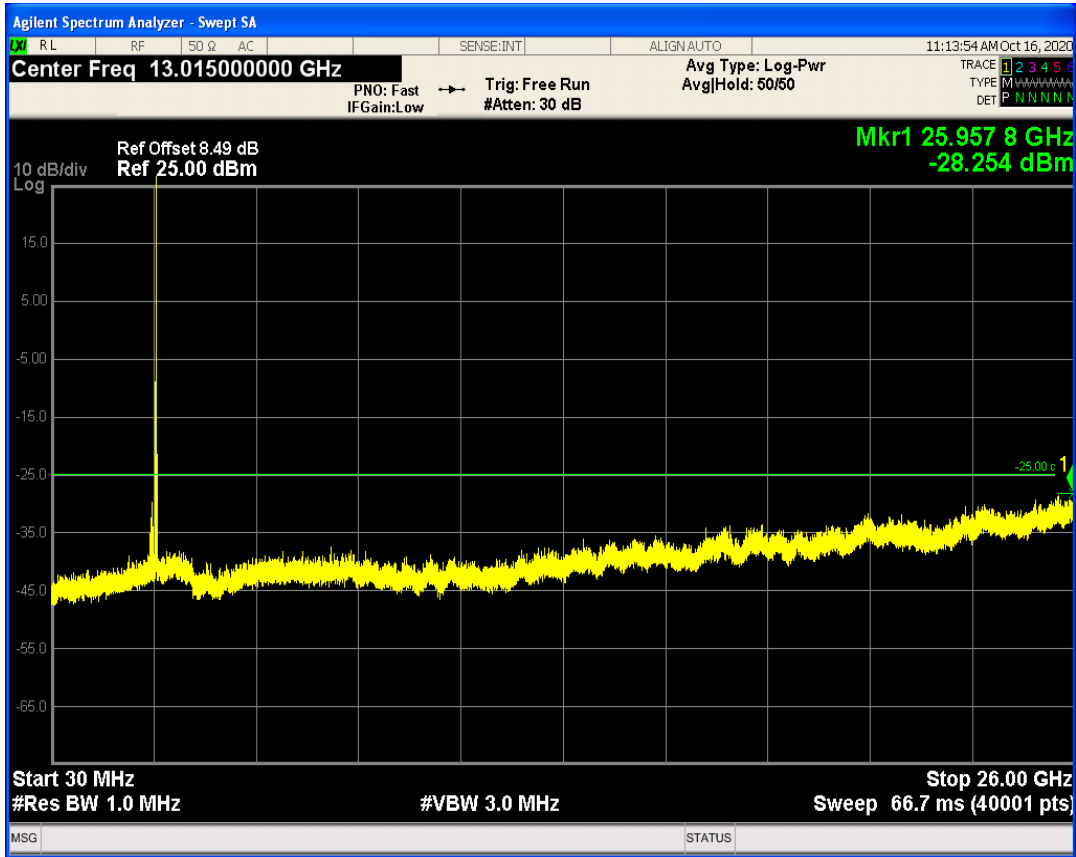

LTE Band41 QAM16 BW=10MHz Channel=41540 RB Size=50 Position=#0

LTE Band41 QPSK BW=15MHz Channel=39725 RB Size=75 Position=#0

LTE Band41 QPSK BW=15MHz Channel=39725 RB Size=1 Position=#0

LTE Band41 QAM16 BW=15MHz Channel=39725 RB Size=1 Position=#0

LTE Band41 QAM16 BW=15MHz Channel=39725 RB Size=75 Position=#0

LTE Band41 QPSK BW=15MHz Channel=40620 RB Size=1 Position=#0

LTE Band41 QPSK BW=15MHz Channel=40620 RB Size=75 Position=#0

LTE Band41 QAM16 BW=15MHz Channel=40620 RB Size=1 Position=#0

LTE Band41 QAM16 BW=15MHz Channel=40620 RB Size=75 Position=#0

LTE Band41 QPSK BW=15MHz Channel=41515 RB Size=75 Position=#0

LTE Band41 QPSK BW=15MHz Channel=41515 RB Size=1 Position=#0

LTE Band41 QAM16 BW=15MHz Channel=41515 RB Size=1 Position=#0