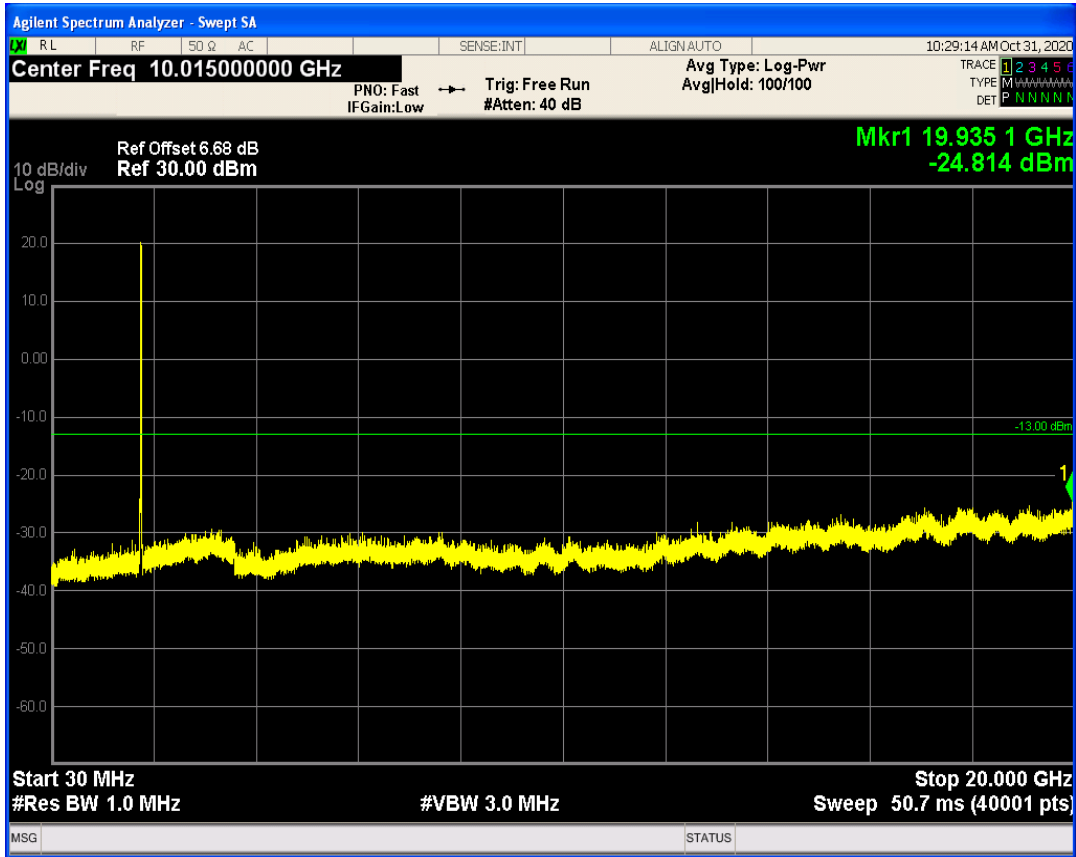

LTE Band66 QAM16 BW=10MHz Channel=132022 RB Size=50 Position=#0

LTE Band66 QPSK BW=10MHz Channel=132622 RB Size=1 Position=#0

LTE Band66 QPSK BW=10MHz Channel=132622 RB Size=50 Position=#0

LTE Band66 QAM16 BW=10MHz Channel=132622 RB Size=1 Position=#0

LTE Band66 QAM16 BW=10MHz Channel=132622 RB Size=50 Position=#0

LTE Band66 QPSK BW=15MHz Channel=132047 RB Size=75 Position=#0

LTE Band66 QPSK BW=15MHz Channel=132047 RB Size=1 Position=#0

LTE Band66 QAM16 BW=15MHz Channel=132047 RB Size=1 Position=#0

LTE Band66 QAM16 BW=15MHz Channel=132047 RB Size=75 Position=#0

LTE Band66 QPSK BW=15MHz Channel=132597 RB Size=1 Position=#0

LTE Band66 QPSK BW=15MHz Channel=132597 RB Size=75 Position=#0

LTE Band66 QAM16 BW=15MHz Channel=132597 RB Size=1 Position=#0