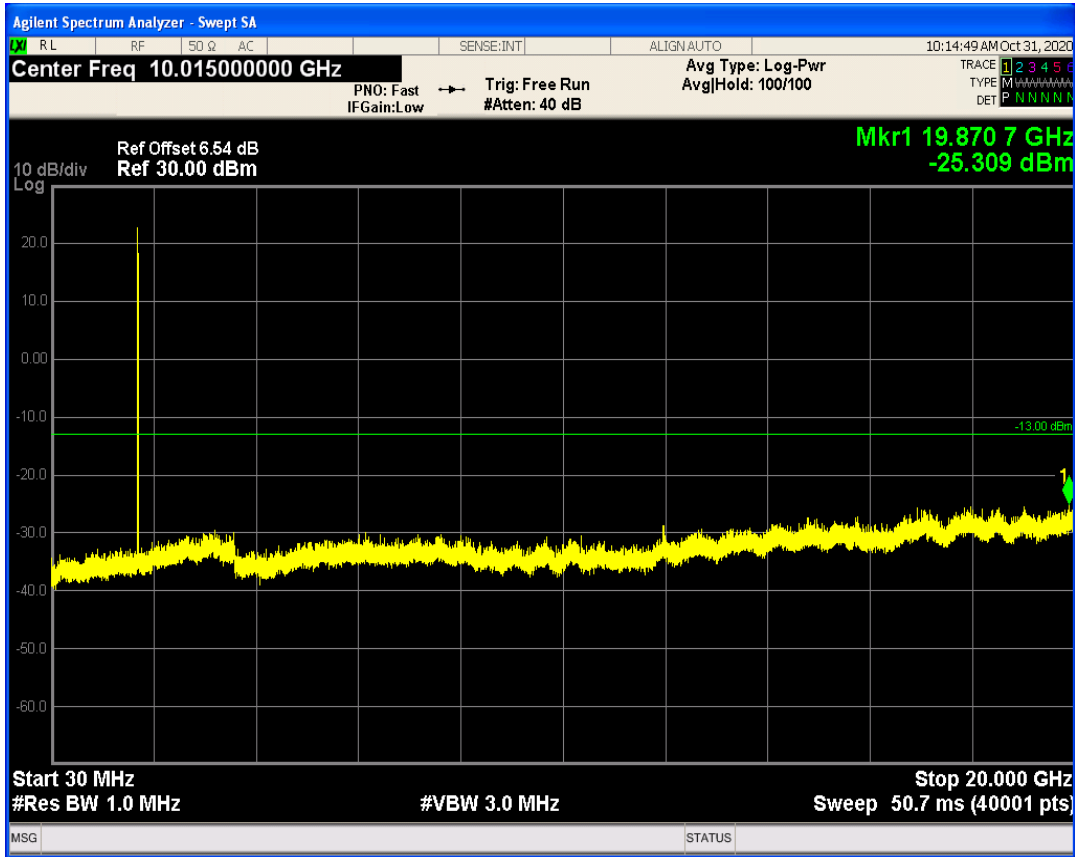

LTE Band66 QAM16 BW=3MHz Channel=131987 RB Size=15 Position=#0

LTE Band66 QPSK BW=3MHz Channel=132657 RB Size=1 Position=#0

LTE Band66 QPSK BW=3MHz Channel=132657 RB Size=15 Position=#0

LTE Band66 QAM16 BW=3MHz Channel=132657 RB Size=1 Position=#0

LTE Band66 QAM16 BW=3MHz Channel=132657 RB Size=15 Position=#0

LTE Band66 QPSK BW=5MHz Channel=131997 RB Size=1 Position=#0

LTE Band66 QPSK BW=5MHz Channel=131997 RB Size=25 Position=#0

LTE Band66 QAM16 BW=5MHz Channel=131997 RB Size=1 Position=#0

LTE Band66 QAM16 BW=5MHz Channel=131997 RB Size=25 Position=#0

LTE Band66 QPSK BW=5MHz Channel=132647 RB Size=1 Position=#0

LTE Band66 QPSK BW=5MHz Channel=132647 RB Size=25 Position=#0

LTE Band66 QAM16 BW=5MHz Channel=132647 RB Size=1 Position=#0