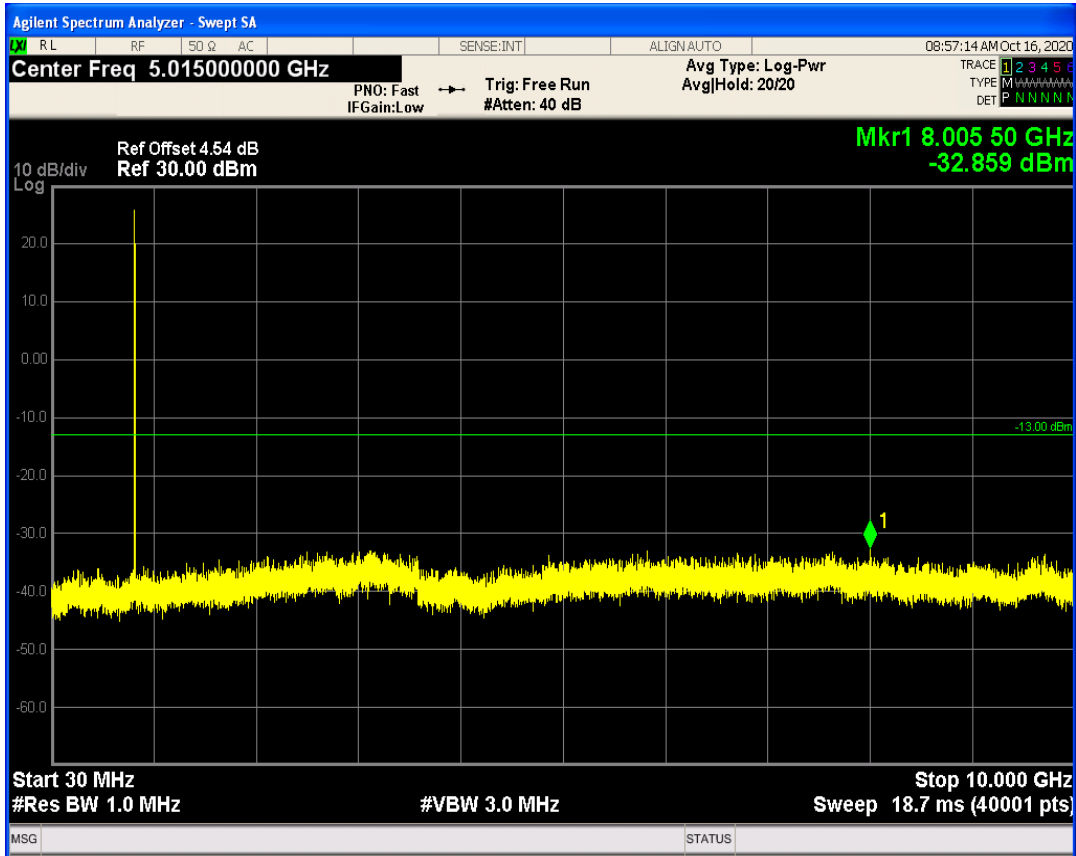

LTE Band5 QAM16 BW=10MHz Channel=20450 RB Size=50 Position=#0

LTE Band5 QPSK BW=10MHz Channel=20525 RB Size=1 Position=#0

LTE Band5 QPSK BW=10MHz Channel=20525 RB Size=50 Position=#0

LTE Band5 QAM16 BW=10MHz Channel=20525 RB Size=50 Position=#0

LTE Band5 QAM16 BW=10MHz Channel=20525 RB Size=1 Position=#0

LTE Band5 QPSK BW=10MHz Channel=20600 RB Size=1 Position=#0

LTE Band5 QPSK BW=10MHz Channel=20600 RB Size=50 Position=#0

LTE Band5 QAM16 BW=10MHz Channel=20600 RB Size=50 Position=#0

LTE Band5 QAM16 BW=10MHz Channel=20600 RB Size=1 Position=#0

LTE Band66 QPSK BW=1.4MHz Channel=131979 RB Size=1 Position=#0

LTE Band66 QPSK BW=1.4MHz Channel=131979 RB Size=6 Position=#0

LTE Band66 QAM16 BW=1.4MHz Channel=131979 RB Size=1 Position=#0