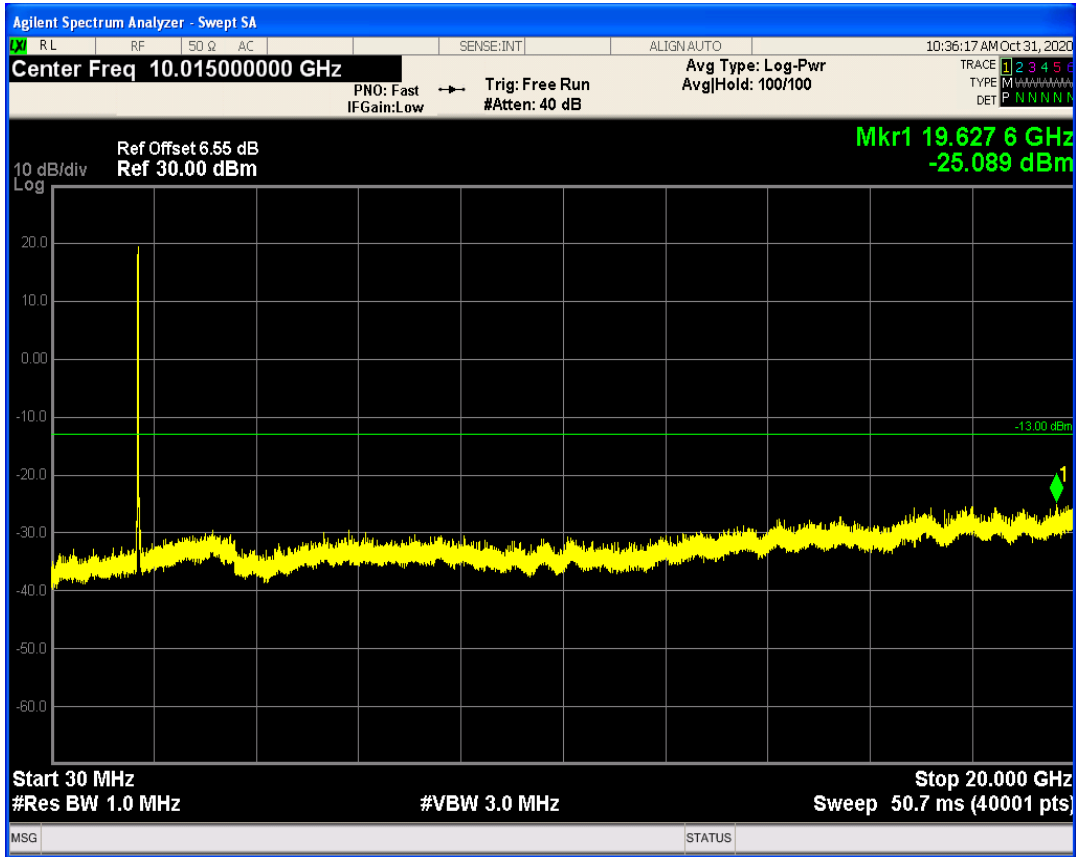

LTE Band66 QAM16 BW=10MHz Channel=132622 RB Size=50 Position=#0

LTE Band66 QPSK BW=15MHz Channel=132047 RB Size=75 Position=#0

LTE Band66 QPSK BW=15MHz Channel=132047 RB Size=1 Position=#0

LTE Band66 QAM16 BW=15MHz Channel=132047 RB Size=1 Position=#0

LTE Band66 QAM16 BW=15MHz Channel=132047 RB Size=75 Position=#0

LTE Band66 QPSK BW=15MHz Channel=132597 RB Size=1 Position=#0

LTE Band66 QPSK BW=15MHz Channel=132597 RB Size=75 Position=#0

LTE Band66 QAM16 BW=15MHz Channel=132597 RB Size=1 Position=#0

LTE Band66 QAM16 BW=15MHz Channel=132597 RB Size=75 Position=#0

LTE Band66 QPSK BW=20MHz Channel=132072 RB Size=1 Position=#0

LTE Band66 QPSK BW=20MHz Channel=132072 RB Size=100 Position=#0

LTE Band66 QAM16 BW=20MHz Channel=132072 RB Size=1 Position=#0