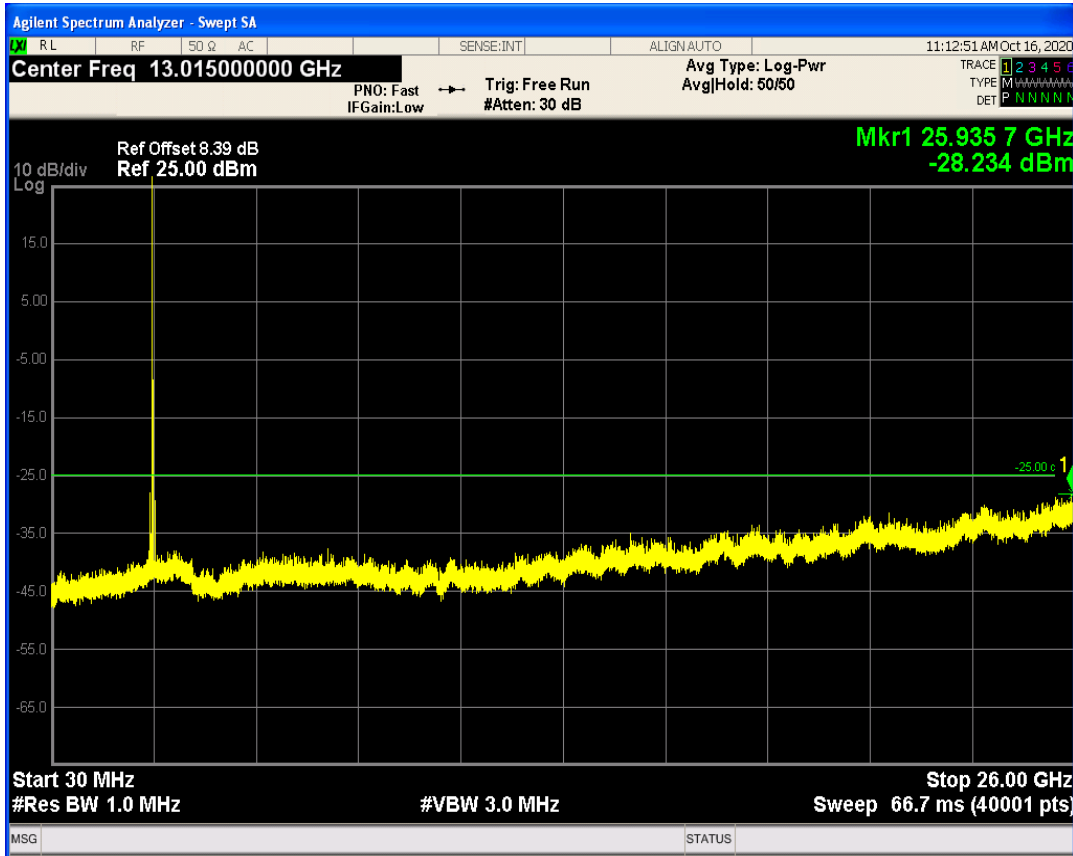

LTE Band41 QAM16 BW=10MHz Channel=41540 RB Size=50 Position=#0

LTE Band41 QPSK BW=15MHz Channel=39725 RB Size=75 Position=#0

LTE Band41 QPSK BW=15MHz Channel=39725 RB Size=1 Position=#0

LTE Band41 QAM16 BW=15MHz Channel=39725 RB Size=1 Position=#0

LTE Band41 QAM16 BW=15MHz Channel=39725 RB Size=75 Position=#0

LTE Band41 QPSK BW=15MHz Channel=40620 RB Size=1 Position=#0

LTE Band41 QPSK BW=15MHz Channel=40620 RB Size=75 Position=#0

LTE Band41 QAM16 BW=15MHz Channel=40620 RB Size=1 Position=#0

LTE Band41 QAM16 BW=15MHz Channel=40620 RB Size=75 Position=#0

LTE Band41 QPSK BW=15MHz Channel=41515 RB Size=75 Position=#0

LTE Band41 QPSK BW=15MHz Channel=41515 RB Size=1 Position=#0

LTE Band41 QAM16 BW=15MHz Channel=41515 RB Size=1 Position=#0