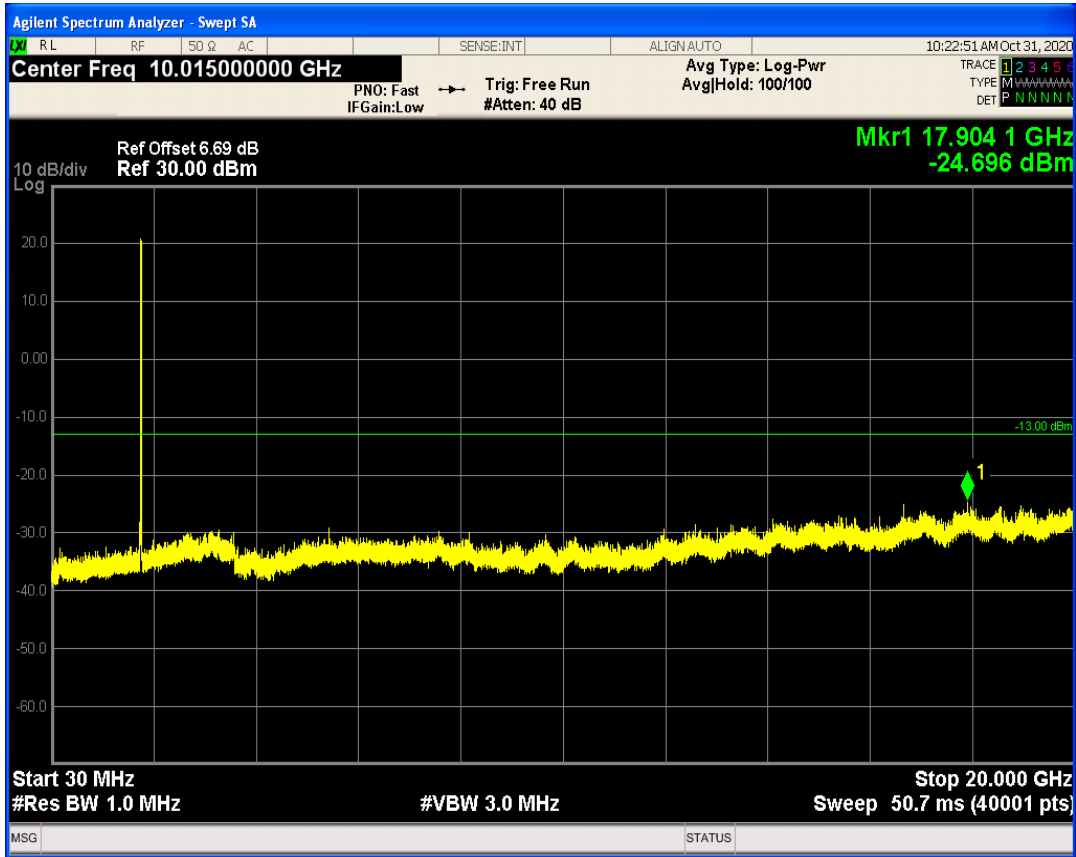

LTE Band66 QAM16 BW=5MHz Channel=132647 RB Size=25 Position=#0

LTE Band66 QPSK BW=10MHz Channel=132022 RB Size=1 Position=#0

LTE Band66 QPSK BW=10MHz Channel=132022 RB Size=50 Position=#0

LTE Band66 QAM16 BW=10MHz Channel=132022 RB Size=1 Position=#0

LTE Band66 QAM16 BW=10MHz Channel=132022 RB Size=50 Position=#0

LTE Band66 QPSK BW=10MHz Channel=132622 RB Size=1 Position=#0

LTE Band66 QPSK BW=10MHz Channel=132622 RB Size=50 Position=#0

LTE Band66 QAM16 BW=10MHz Channel=132622 RB Size=1 Position=#0