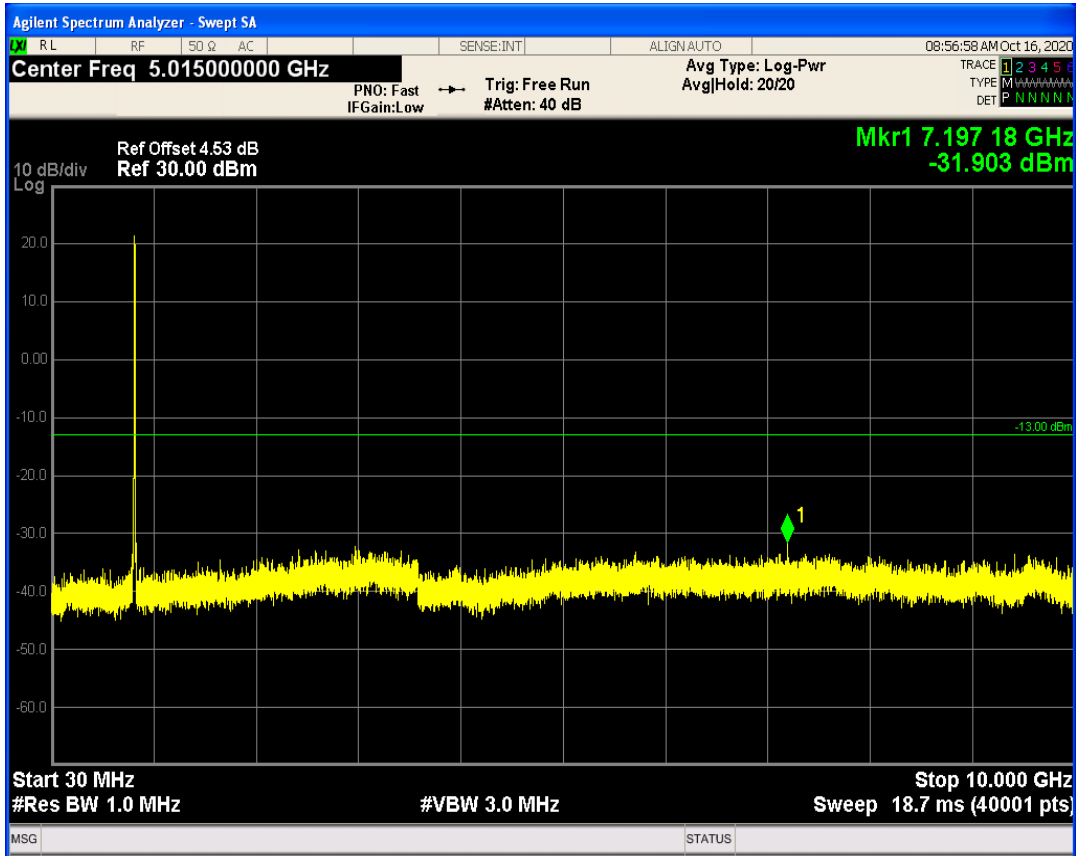

LTE Band5 QAM16 BW=10MHz Channel=20450 RB Size=50 Position=#0

LTE Band5 QPSK BW=10MHz Channel=20525 RB Size=1 Position=#0

LTE Band5 QPSK BW=10MHz Channel=20525 RB Size=50 Position=#0

LTE Band5 QAM16 BW=10MHz Channel=20525 RB Size=50 Position=#0

LTE Band5 QAM16 BW=10MHz Channel=20525 RB Size=1 Position=#0

LTE Band5 QPSK BW=10MHz Channel=20600 RB Size=1 Position=#0

LTE Band5 QPSK BW=10MHz Channel=20600 RB Size=50 Position=#0

LTE Band5 QAM16 BW=10MHz Channel=20600 RB Size=50 Position=#0

LTE Band5 QAM16 BW=10MHz Channel=20600 RB Size=1 Position=#0

LTE Band66 QPSK BW=1.4MHz Channel=131979 RB Size=1 Position=#0

LTE Band66 QPSK BW=1.4MHz Channel=131979 RB Size=6 Position=#0

LTE Band66 QAM16 BW=1.4MHz Channel=131979 RB Size=1 Position=#0