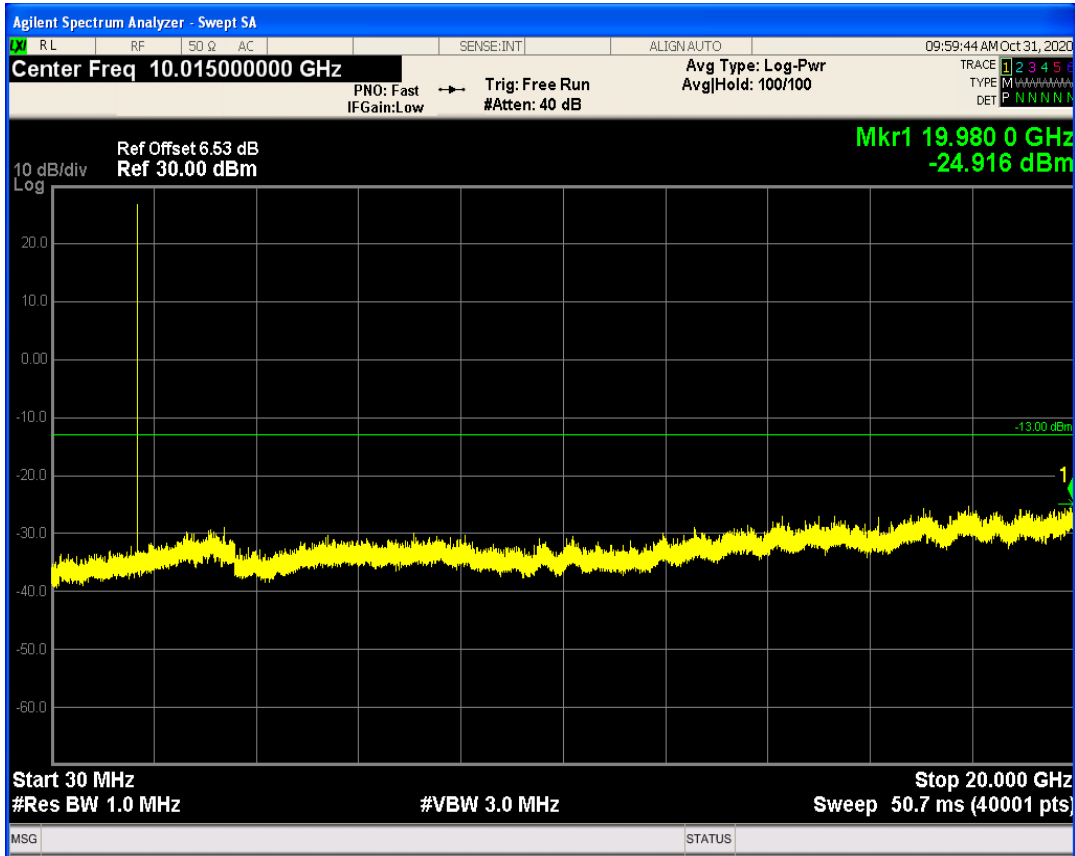

LTE Band5 QAM16 BW=10MHz Channel=20450 RB Size=50 Position=#0

LTE Band5 QPSK BW=10MHz Channel=20525 RB Size=1 Position=#0

LTE Band5 QPSK BW=10MHz Channel=20525 RB Size=50 Position=#0

LTE Band5 QAM16 BW=10MHz Channel=20525 RB Size=50 Position=#0

LTE Band5 QAM16 BW=10MHz Channel=20525 RB Size=1 Position=#0

LTE Band5 QPSK BW=10MHz Channel=20600 RB Size=1 Position=#0

LTE Band5 QPSK BW=10MHz Channel=20600 RB Size=50 Position=#0

LTE Band5 QAM16 BW=10MHz Channel=20600 RB Size=50 Position=#0

LTE Band5 QAM16 BW=10MHz Channel=20600 RB Size=1 Position=#0

LTE Band66 QPSK BW=1.4MHz Channel=131979 RB Size=1 Position=#0

LTE Band66 QPSK BW=1.4MHz Channel=131979 RB Size=6 Position=#0

LTE Band66 QAM16 BW=1.4MHz Channel=131979 RB Size=1 Position=#0

LTE Band66 QAM16 BW=1.4MHz Channel=131979 RB Size=6 Position=#0

LTE Band66 QPSK BW=1.4MHz Channel=132665 RB Size=6 Position=#0

LTE Band66 QPSK BW=1.4MHz Channel=132665 RB Size=1 Position=#0

LTE Band66 QAM16 BW=1.4MHz Channel=132665 RB Size=1 Position=#0