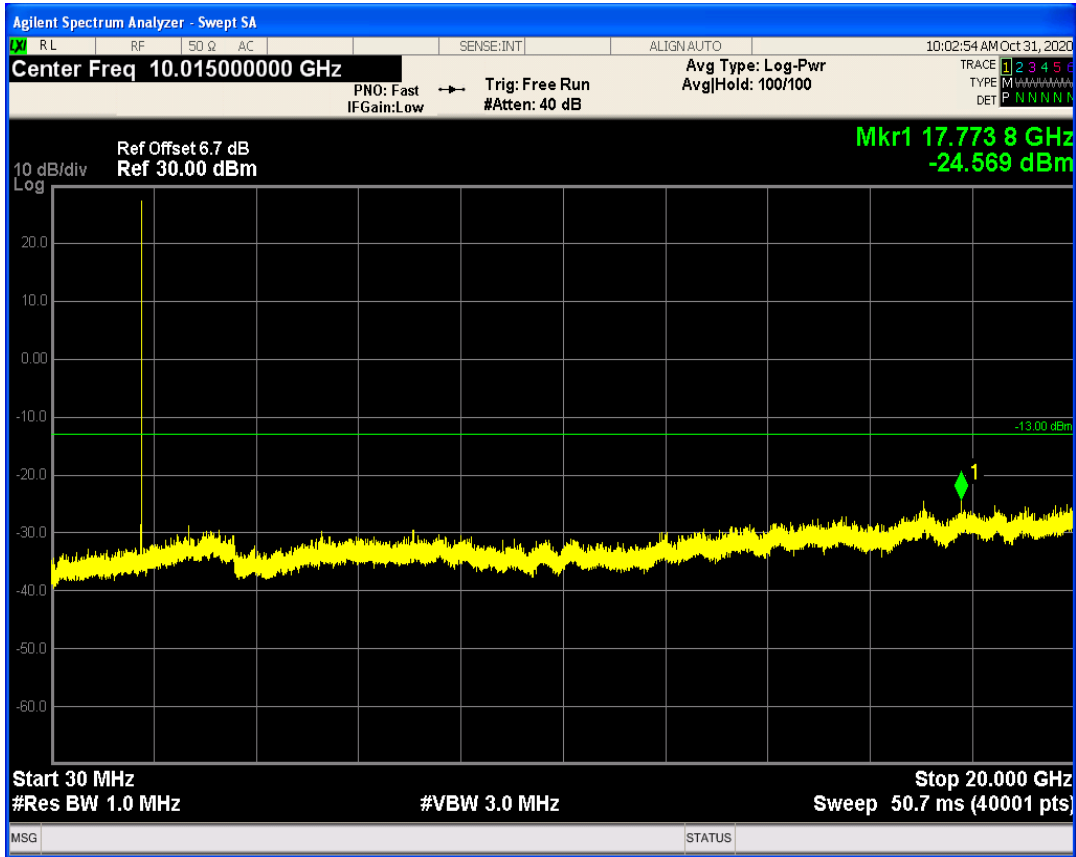

LTE Band5 QAM16 BW=10MHz Channel=20525 RB Size=1 Position=#0

LTE Band5 QPSK BW=10MHz Channel=20600 RB Size=1 Position=#0

LTE Band5 QPSK BW=10MHz Channel=20600 RB Size=50 Position=#0

LTE Band5 QAM16 BW=10MHz Channel=20600 RB Size=50 Position=#0

LTE Band5 QAM16 BW=10MHz Channel=20600 RB Size=1 Position=#0

LTE Band66 QPSK BW=1.4MHz Channel=131979 RB Size=1 Position=#0

LTE Band66 QPSK BW=1.4MHz Channel=131979 RB Size=6 Position=#0

LTE Band66 QAM16 BW=1.4MHz Channel=131979 RB Size=1 Position=#0

LTE Band66 QAM16 BW=1.4MHz Channel=131979 RB Size=6 Position=#0

LTE Band66 QPSK BW=1.4MHz Channel=132665 RB Size=6 Position=#0

LTE Band66 QPSK BW=1.4MHz Channel=132665 RB Size=1 Position=#0

LTE Band66 QAM16 BW=1.4MHz Channel=132665 RB Size=1 Position=#0