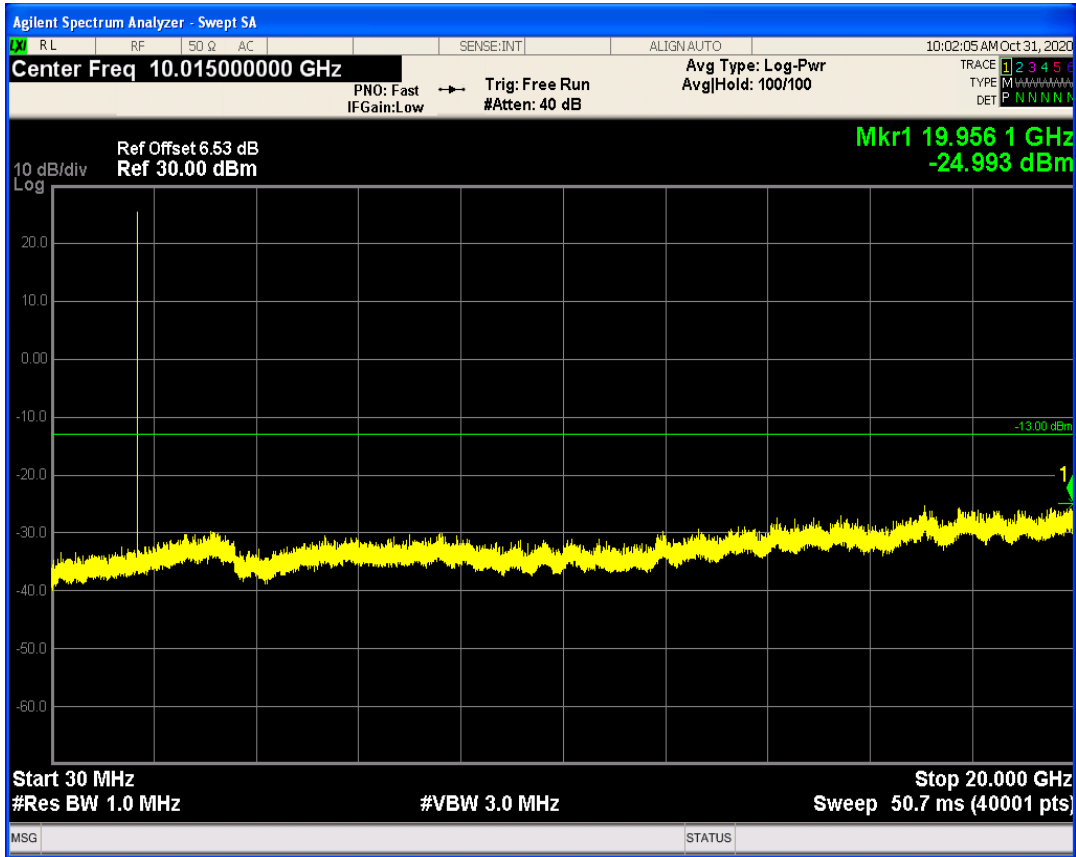

LTE Band5 QAM16 BW=10MHz Channel=20525 RB Size=1 Position=#0

LTE Band5 QPSK BW=10MHz Channel=20600 RB Size=1 Position=#0

LTE Band5 QPSK BW=10MHz Channel=20600 RB Size=50 Position=#0

LTE Band5 QAM16 BW=10MHz Channel=20600 RB Size=50 Position=#0

LTE Band5 QAM16 BW=10MHz Channel=20600 RB Size=1 Position=#0

LTE Band66 QPSK BW=1.4MHz Channel=131979 RB Size=1 Position=#0

LTE Band66 QPSK BW=1.4MHz Channel=131979 RB Size=6 Position=#0

LTE Band66 QAM16 BW=1.4MHz Channel=131979 RB Size=1 Position=#0

LTE Band66 QAM16 BW=1.4MHz Channel=131979 RB Size=6 Position=#0

LTE Band66 QPSK BW=1.4MHz Channel=132665 RB Size=6 Position=#0

LTE Band66 QPSK BW=1.4MHz Channel=132665 RB Size=1 Position=#0

LTE Band66 QAM16 BW=1.4MHz Channel=132665 RB Size=1 Position=#0