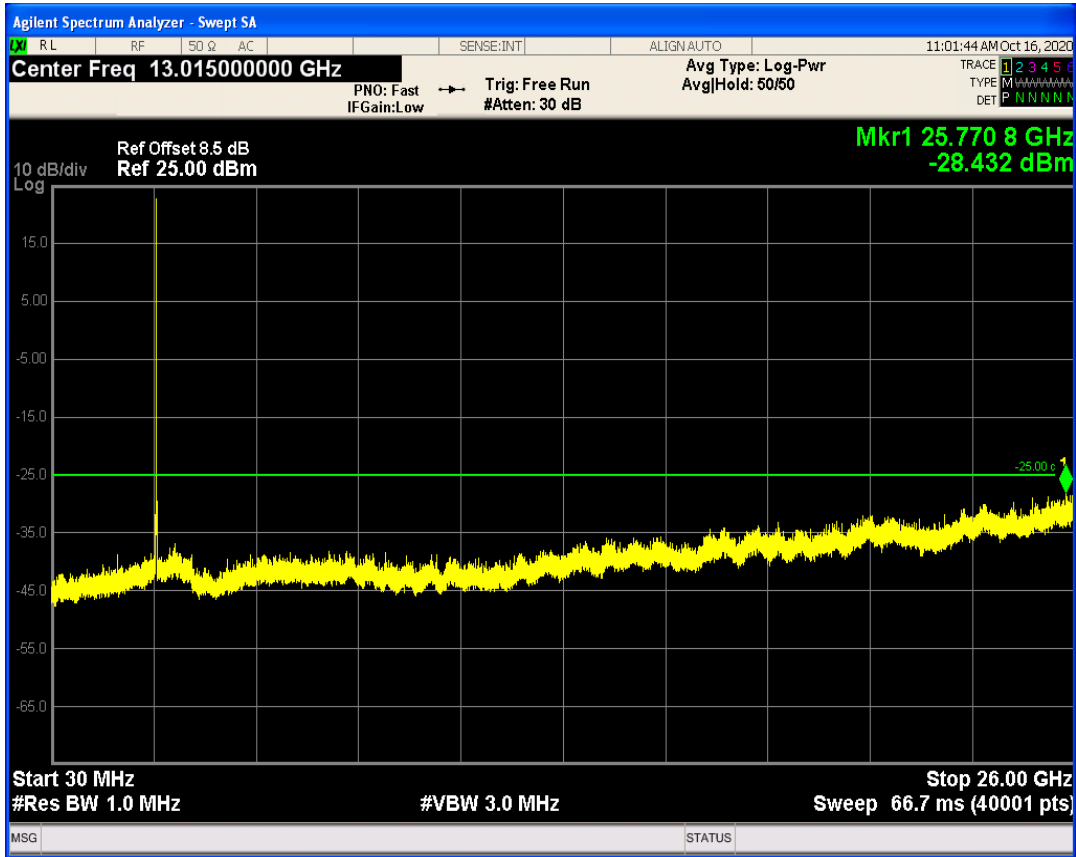

LTE Band66 QAM16 BW=20MHz Channel=132572 RB Size=100 Position=#0

LTE Band41 QPSK BW=5MHz Channel=39675 RB Size=1 Position=#0

LTE Band41 QPSK BW=5MHz Channel=39675 RB Size=25 Position=#0

LTE Band41 QAM16 BW=5MHz Channel=39675 RB Size=1 Position=#0

LTE Band41 QAM16 BW=5MHz Channel=39675 RB Size=25 Position=#0

LTE Band41 QPSK BW=5MHz Channel=40620 RB Size=1 Position=#0

LTE Band41 QPSK BW=5MHz Channel=40620 RB Size=25 Position=#0

LTE Band41 QAM16 BW=5MHz Channel=40620 RB Size=1 Position=#0

LTE Band41 QAM16 BW=5MHz Channel=40620 RB Size=25 Position=#0

LTE Band41 QPSK BW=5MHz Channel=41565 RB Size=1 Position=#0

LTE Band41 QPSK BW=5MHz Channel=41565 RB Size=25 Position=#0

LTE Band41 QAM16 BW=5MHz Channel=41565 RB Size=1 Position=#0