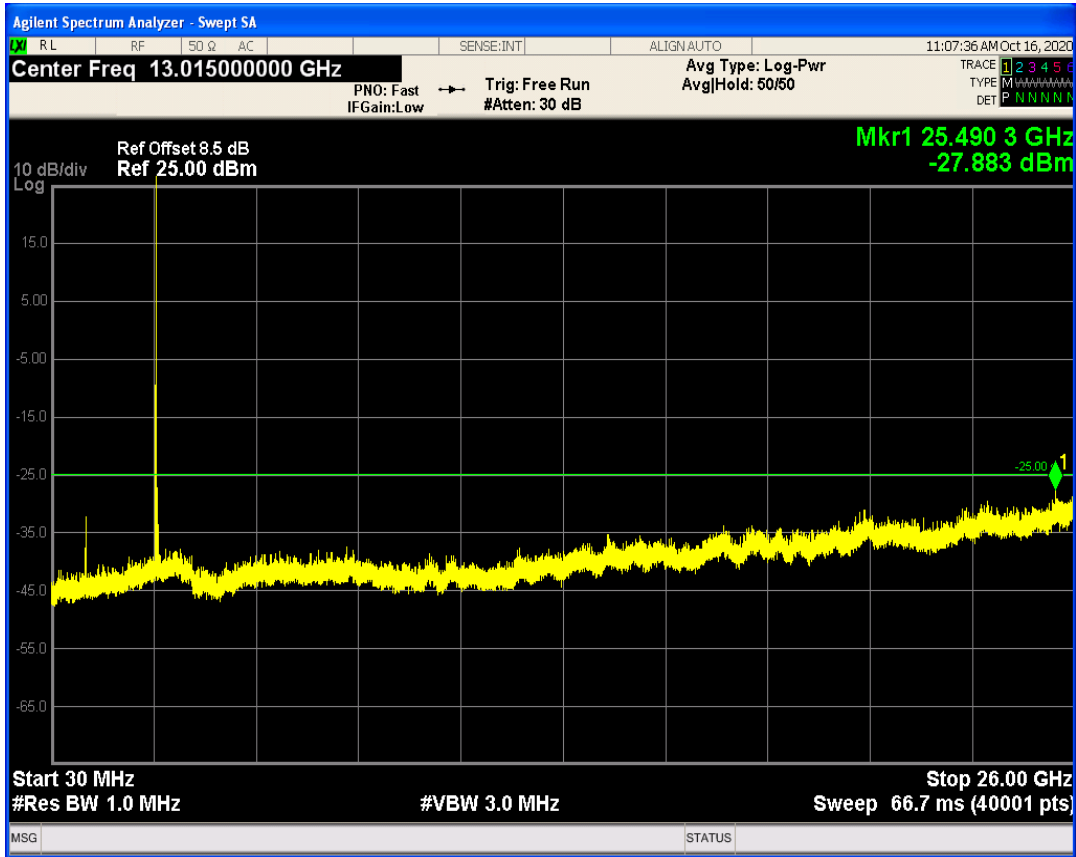

LTE Band41 QAM16 BW=10MHz Channel=39700 RB Size=50 Position=#0

LTE Band41 QPSK BW=10MHz Channel=40620 RB Size=1 Position=#0

LTE Band41 QPSK BW=10MHz Channel=40620 RB Size=50 Position=#0

LTE Band41 QAM16 BW=10MHz Channel=40620 RB Size=1 Position=#0

LTE Band41 QAM16 BW=10MHz Channel=40620 RB Size=50 Position=#0

LTE Band41 QPSK BW=10MHz Channel=41540 RB Size=50 Position=#0

LTE Band41 QPSK BW=10MHz Channel=41540 RB Size=1 Position=#0

LTE Band41 QAM16 BW=10MHz Channel=41540 RB Size=1 Position=#0