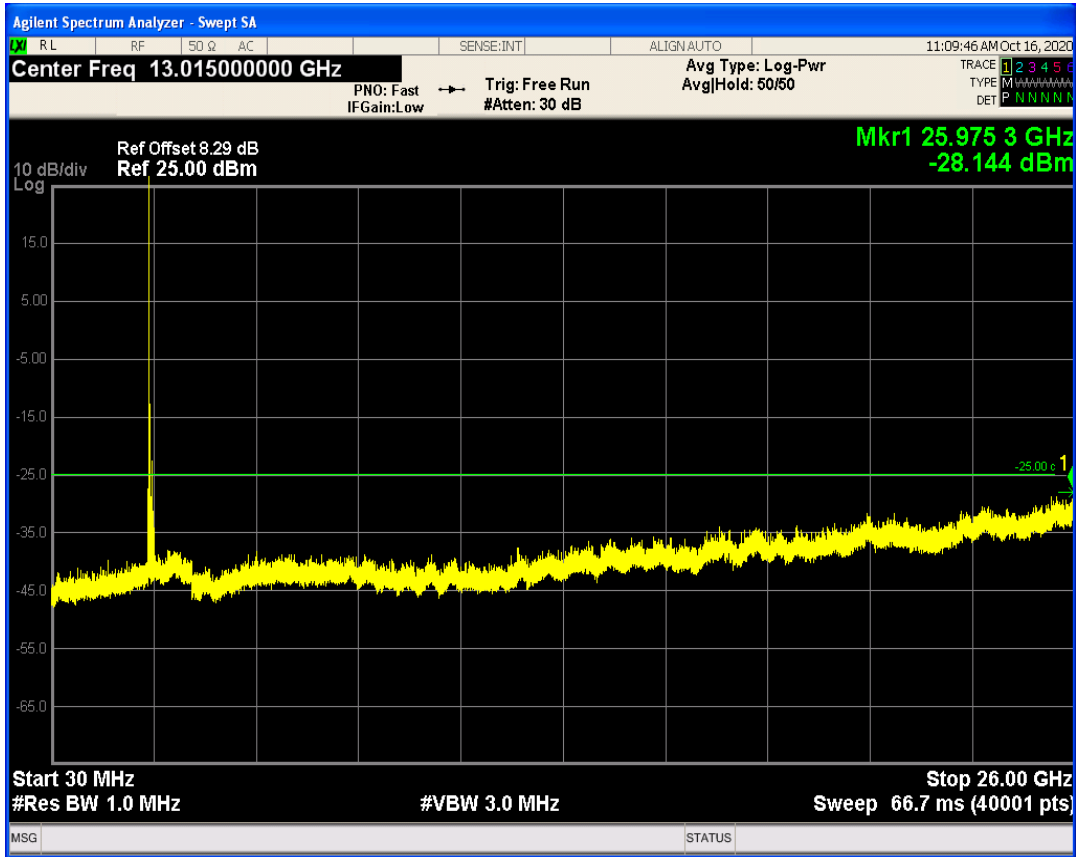

LTE Band41 QAM16 BW=10MHz Channel=39700 RB Size=50 Position=#0

LTE Band41 QPSK BW=10MHz Channel=40620 RB Size=1 Position=#0

LTE Band41 QPSK BW=10MHz Channel=40620 RB Size=50 Position=#0

LTE Band41 QAM16 BW=10MHz Channel=40620 RB Size=1 Position=#0

LTE Band41 QAM16 BW=10MHz Channel=40620 RB Size=50 Position=#0

LTE Band41 QPSK BW=10MHz Channel=41540 RB Size=50 Position=#0

LTE Band41 QPSK BW=10MHz Channel=41540 RB Size=1 Position=#0

LTE Band41 QAM16 BW=10MHz Channel=41540 RB Size=1 Position=#0

LTE Band41 QAM16 BW=10MHz Channel=41540 RB Size=50 Position=#0

LTE Band41 QPSK BW=15MHz Channel=39725 RB Size=75 Position=#0

LTE Band41 QPSK BW=15MHz Channel=39725 RB Size=1 Position=#0

LTE Band41 QAM16 BW=15MHz Channel=39725 RB Size=1 Position=#0