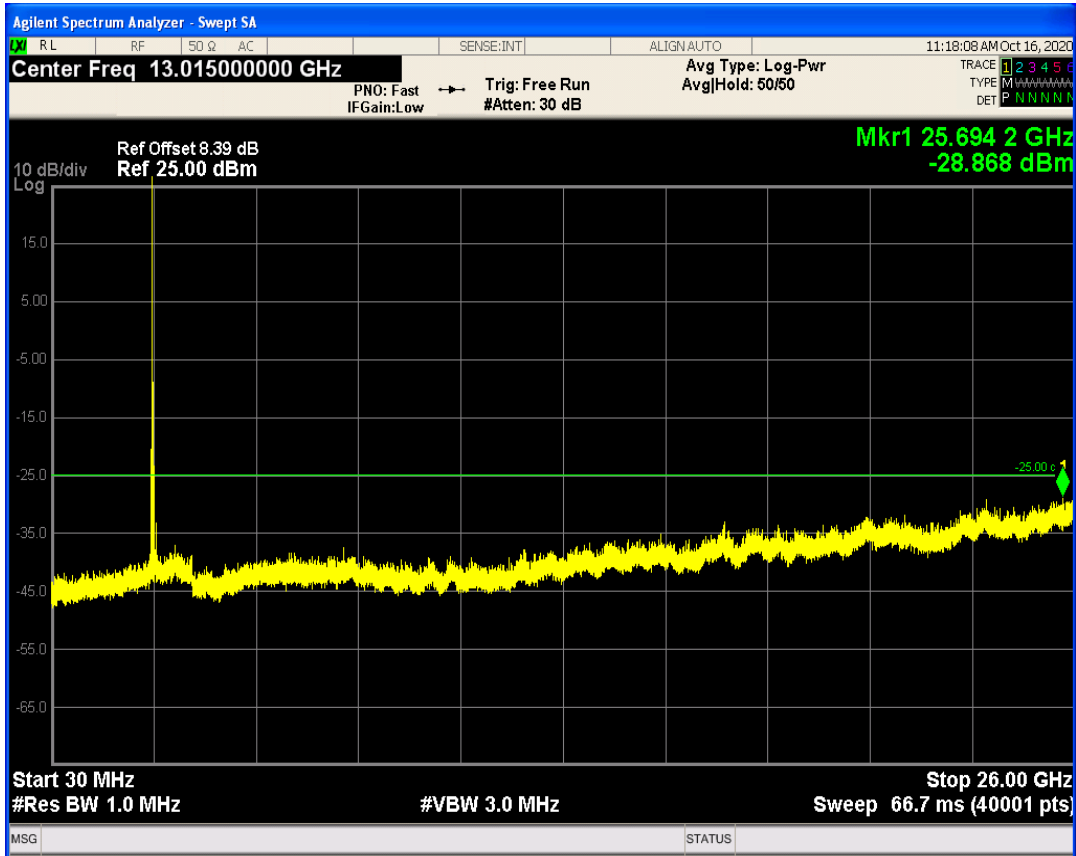

LTE Band41 QAM16 BW=15MHz Channel=40620 RB Size=75 Position=#0

LTE Band41 QPSK BW=15MHz Channel=41515 RB Size=75 Position=#0

LTE Band41 QPSK BW=15MHz Channel=41515 RB Size=1 Position=#0

LTE Band41 QAM16 BW=15MHz Channel=41515 RB Size=1 Position=#0

LTE Band41 QAM16 BW=15MHz Channel=41515 RB Size=75 Position=#0

LTE Band41 QPSK BW=20MHz Channel=39750 RB Size=1 Position=#0

LTE Band41 QAM16 BW=20MHz Channel=39750 RB Size=1 Position=#0

LTE Band41 QPSK BW=20MHz Channel=39750 RB Size=100 Position=#0

LTE Band41 QAM16 BW=20MHz Channel=39750 RB Size=100 Position=#0

LTE Band41 QPSK BW=20MHz Channel=40620 RB Size=1 Position=#0

LTE Band41 QAM16 BW=20MHz Channel=40620 RB Size=1 Position=#0

LTE Band41 QPSK BW=20MHz Channel=40620 RB Size=100 Position=#0