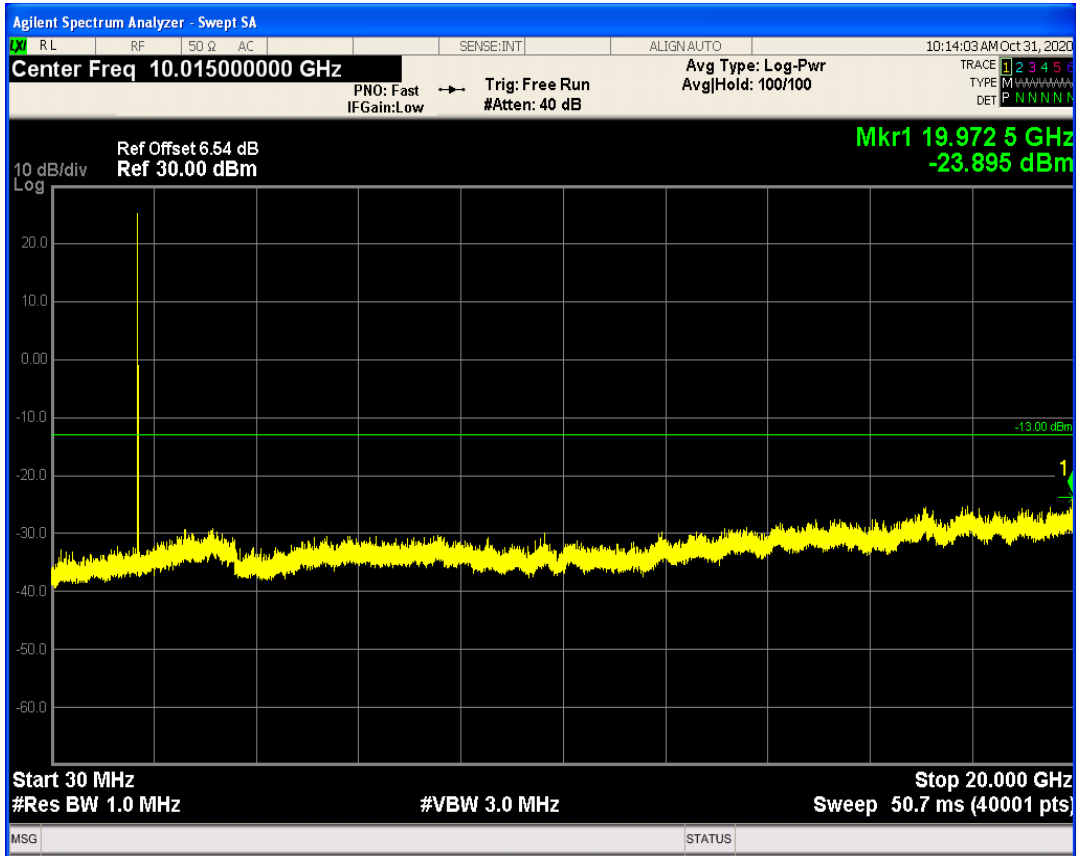

LTE Band66 QAM16 BW=3MHz Channel=131987 RB Size=15 Position=#0

LTE Band66 QPSK BW=3MHz Channel=132657 RB Size=1 Position=#0

LTE Band66 QPSK BW=3MHz Channel=132657 RB Size=15 Position=#0

LTE Band66 QAM16 BW=3MHz Channel=132657 RB Size=1 Position=#0

LTE Band66 QAM16 BW=3MHz Channel=132657 RB Size=15 Position=#0

LTE Band66 QPSK BW=5MHz Channel=131997 RB Size=1 Position=#0

LTE Band66 QPSK BW=5MHz Channel=131997 RB Size=25 Position=#0

LTE Band66 QAM16 BW=5MHz Channel=131997 RB Size=1 Position=#0

LTE Band66 QAM16 BW=5MHz Channel=131997 RB Size=25 Position=#0

LTE Band66 QPSK BW=5MHz Channel=132647 RB Size=1 Position=#0

LTE Band66 QPSK BW=5MHz Channel=132647 RB Size=25 Position=#0

LTE Band66 QAM16 BW=5MHz Channel=132647 RB Size=1 Position=#0