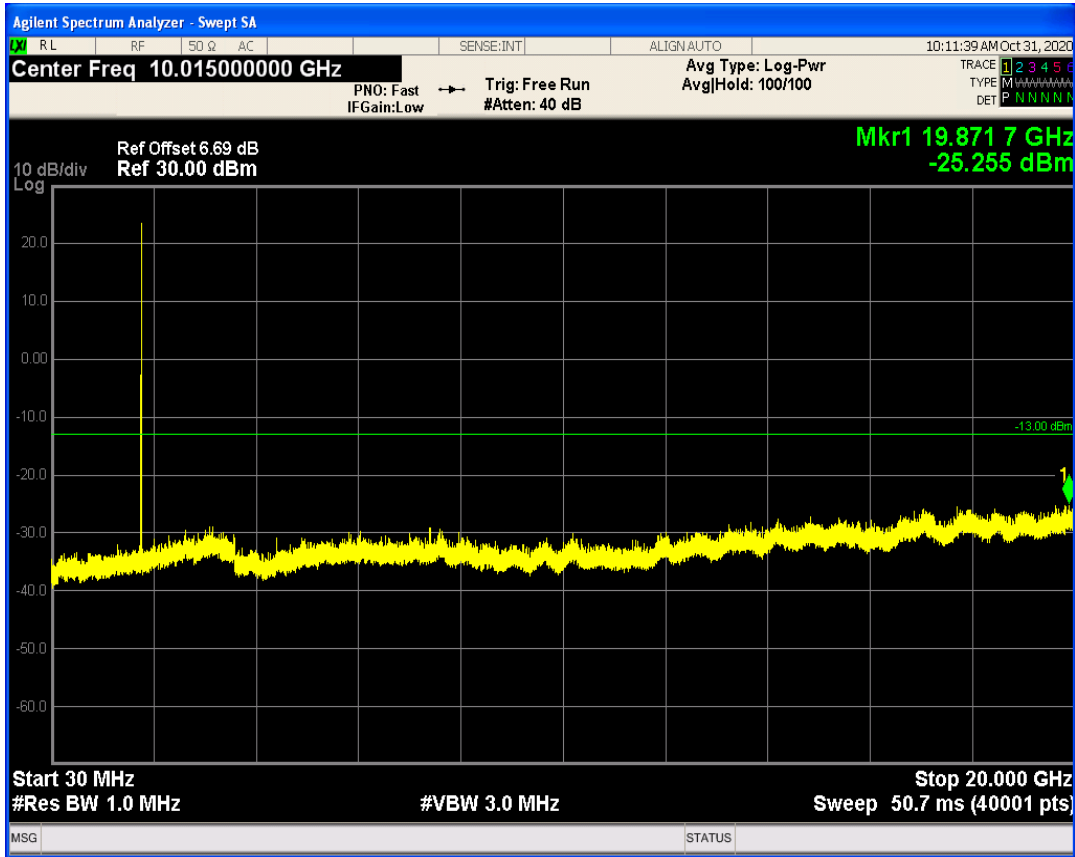

LTE Band66 QAM16 BW=1.4MHz Channel=132665 RB Size=6 Position=#0

LTE Band66 QPSK BW=3MHz Channel=131987 RB Size=1 Position=#0

LTE Band66 QPSK BW=3MHz Channel=131987 RB Size=15 Position=#0

LTE Band66 QAM16 BW=3MHz Channel=131987 RB Size=1 Position=#0

LTE Band66 QAM16 BW=3MHz Channel=131987 RB Size=15 Position=#0

LTE Band66 QPSK BW=3MHz Channel=132657 RB Size=1 Position=#0

LTE Band66 QPSK BW=3MHz Channel=132657 RB Size=15 Position=#0

LTE Band66 QAM16 BW=3MHz Channel=132657 RB Size=1 Position=#0

LTE Band66 QAM16 BW=3MHz Channel=132657 RB Size=15 Position=#0

LTE Band66 QPSK BW=5MHz Channel=131997 RB Size=1 Position=#0

LTE Band66 QPSK BW=5MHz Channel=131997 RB Size=25 Position=#0

LTE Band66 QAM16 BW=5MHz Channel=131997 RB Size=1 Position=#0