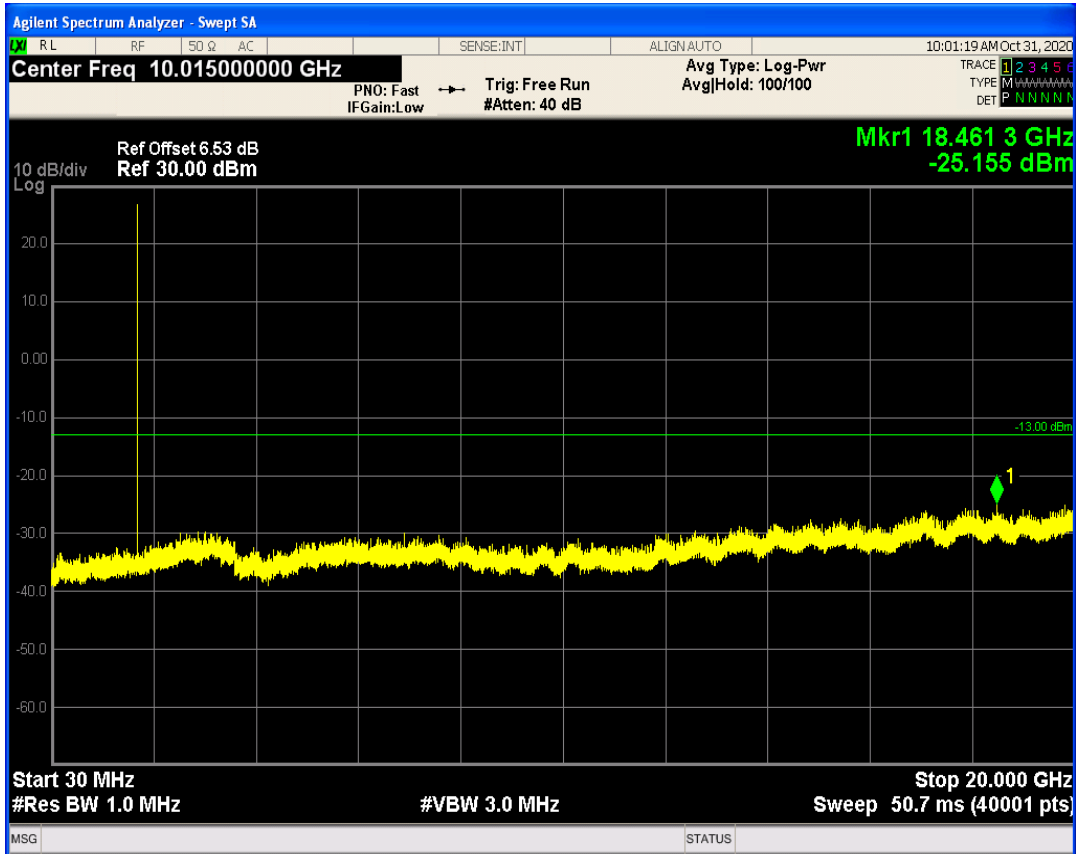

LTE Band5 QAM16 BW=10MHz Channel=20525 RB Size=1 Position=#0

LTE Band5 QPSK BW=10MHz Channel=20600 RB Size=1 Position=#0

LTE Band5 QPSK BW=10MHz Channel=20600 RB Size=50 Position=#0

LTE Band5 QAM16 BW=10MHz Channel=20600 RB Size=50 Position=#0

LTE Band5 QAM16 BW=10MHz Channel=20600 RB Size=1 Position=#0

LTE Band66 QPSK BW=1.4MHz Channel=131979 RB Size=1 Position=#0

LTE Band66 QPSK BW=1.4MHz Channel=131979 RB Size=6 Position=#0

LTE Band66 QAM16 BW=1.4MHz Channel=131979 RB Size=1 Position=#0

LTE Band66 QAM16 BW=1.4MHz Channel=131979 RB Size=6 Position=#0

LTE Band66 QPSK BW=1.4MHz Channel=132665 RB Size=6 Position=#0

LTE Band66 QPSK BW=1.4MHz Channel=132665 RB Size=1 Position=#0

LTE Band66 QAM16 BW=1.4MHz Channel=132665 RB Size=1 Position=#0

LTE Band66 QAM16 BW=1.4MHz Channel=132665 RB Size=6 Position=#0

LTE Band66 QPSK BW=3MHz Channel=131987 RB Size=1 Position=#0

LTE Band66 QPSK BW=3MHz Channel=131987 RB Size=15 Position=#0

LTE Band66 QAM16 BW=3MHz Channel=131987 RB Size=1 Position=#0