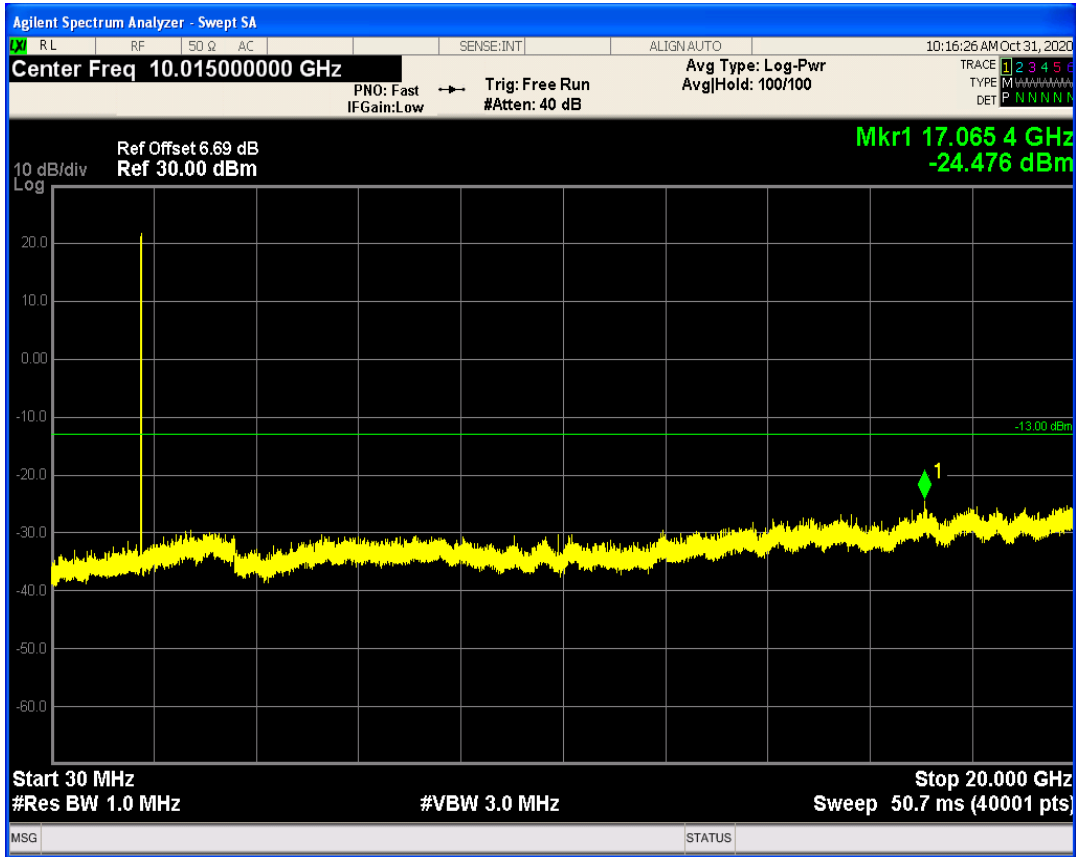

LTE Band66 QAM16 BW=3MHz Channel=131987 RB Size=15 Position=#0

LTE Band66 QPSK BW=3MHz Channel=132657 RB Size=1 Position=#0

LTE Band66 QPSK BW=3MHz Channel=132657 RB Size=15 Position=#0

LTE Band66 QAM16 BW=3MHz Channel=132657 RB Size=1 Position=#0

LTE Band66 QAM16 BW=3MHz Channel=132657 RB Size=15 Position=#0

LTE Band66 QPSK BW=5MHz Channel=131997 RB Size=1 Position=#0

LTE Band66 QPSK BW=5MHz Channel=131997 RB Size=25 Position=#0

LTE Band66 QAM16 BW=5MHz Channel=131997 RB Size=1 Position=#0

LTE Band66 QAM16 BW=5MHz Channel=131997 RB Size=25 Position=#0

LTE Band66 QPSK BW=5MHz Channel=132647 RB Size=1 Position=#0

LTE Band66 QPSK BW=5MHz Channel=132647 RB Size=25 Position=#0

LTE Band66 QAM16 BW=5MHz Channel=132647 RB Size=1 Position=#0