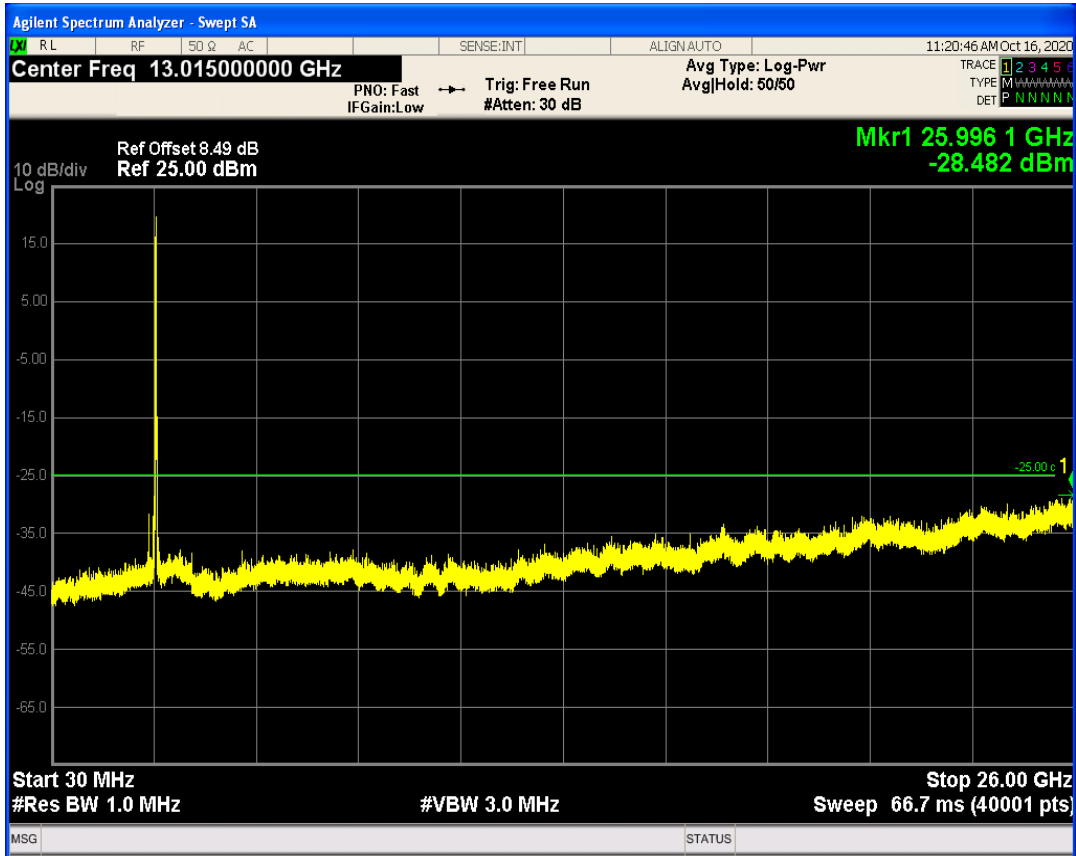

LTE Band41 QAM16 BW=20MHz Channel=39750 RB Size=100 Position=#0

LTE Band41 QPSK BW=20MHz Channel=40620 RB Size=1 Position=#0

LTE Band41 QAM16 BW=20MHz Channel=40620 RB Size=1 Position=#0

LTE Band41 QPSK BW=20MHz Channel=40620 RB Size=100 Position=#0

LTE Band41 QAM16 BW=20MHz Channel=40620 RB Size=100 Position=#0

LTE Band41 QPSK BW=20MHz Channel=41490 RB Size=1 Position=#0

LTE Band41 QAM16 BW=20MHz Channel=41490 RB Size=1 Position=#0

LTE Band41 QPSK BW=20MHz Channel=41490 RB Size=100 Position=#0

LTE Band41 QAM16 BW=20MHz Channel=41490 RB Size=100 Position=#0