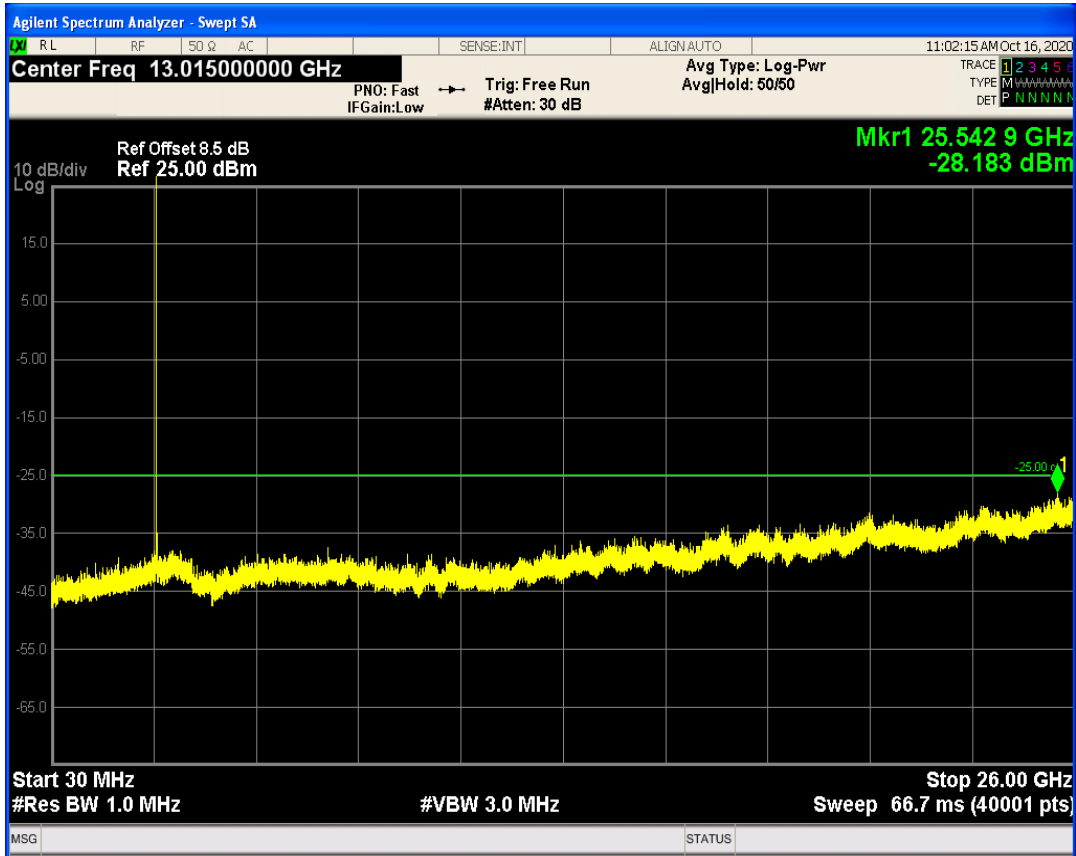

LTE Band41 QAM16 BW=5MHz Channel=40620 RB Size=25 Position=#0

LTE Band41 QPSK BW=5MHz Channel=41565 RB Size=1 Position=#0

LTE Band41 QPSK BW=5MHz Channel=41565 RB Size=25 Position=#0

LTE Band41 QAM16 BW=5MHz Channel=41565 RB Size=1 Position=#0

LTE Band41 QAM16 BW=5MHz Channel=41565 RB Size=25 Position=#0

LTE Band41 QPSK BW=10MHz Channel=39700 RB Size=50 Position=#0

LTE Band41 QPSK BW=10MHz Channel=39700 RB Size=1 Position=#0

LTE Band41 QAM16 BW=10MHz Channel=39700 RB Size=1 Position=#0