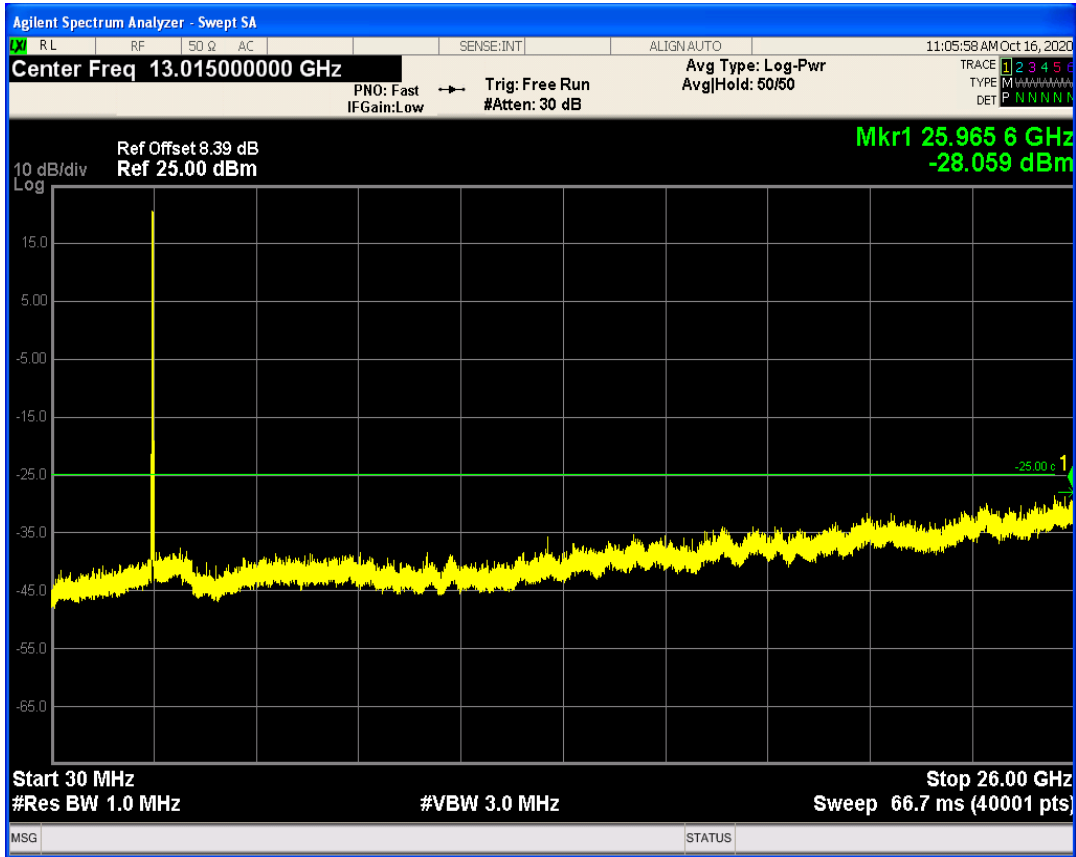

LTE Band41 QAM16 BW=5MHz Channel=41565 RB Size=25 Position=#0

LTE Band41 QPSK BW=10MHz Channel=39700 RB Size=50 Position=#0

LTE Band41 QPSK BW=10MHz Channel=39700 RB Size=1 Position=#0

LTE Band41 QAM16 BW=10MHz Channel=39700 RB Size=1 Position=#0

LTE Band41 QAM16 BW=10MHz Channel=39700 RB Size=50 Position=#0

LTE Band41 QPSK BW=10MHz Channel=40620 RB Size=1 Position=#0

LTE Band41 QPSK BW=10MHz Channel=40620 RB Size=50 Position=#0

LTE Band41 QAM16 BW=10MHz Channel=40620 RB Size=1 Position=#0