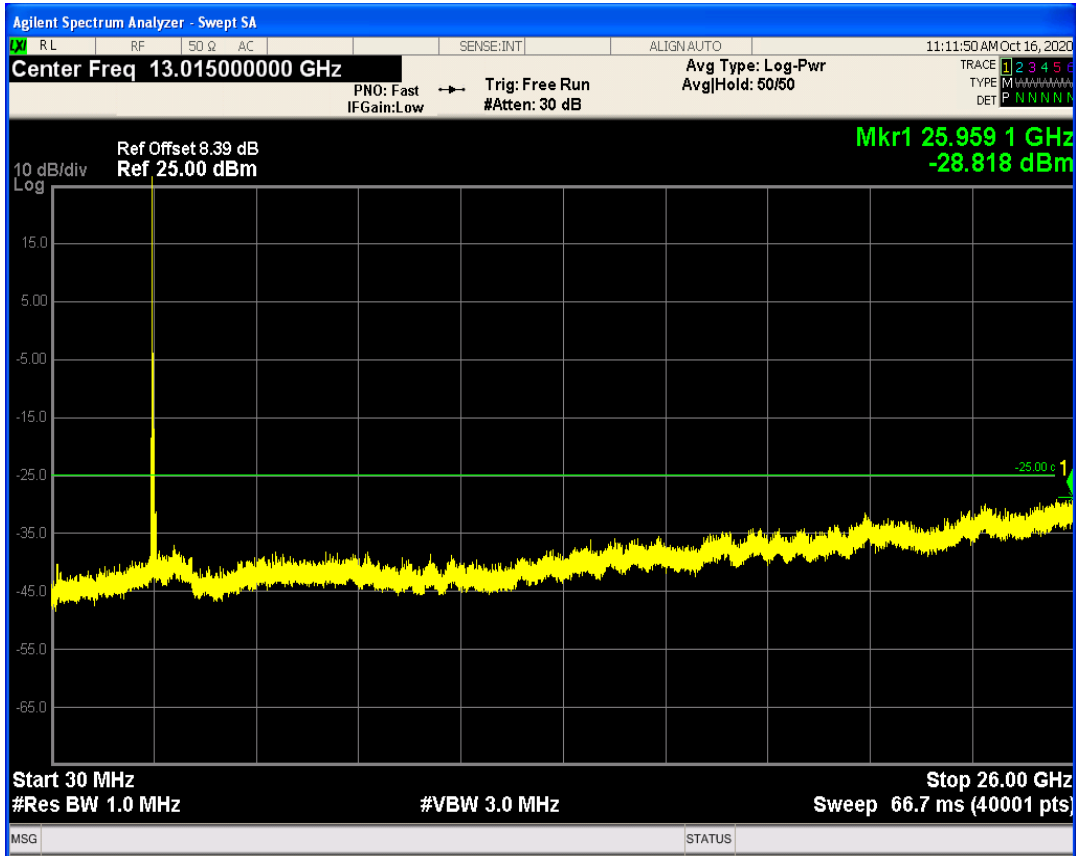

LTE Band41 QAM16 BW=10MHz Channel=40620 RB Size=50 Position=#0

LTE Band41 QPSK BW=10MHz Channel=41540 RB Size=50 Position=#0

LTE Band41 QPSK BW=10MHz Channel=41540 RB Size=1 Position=#0

LTE Band41 QAM16 BW=10MHz Channel=41540 RB Size=1 Position=#0

LTE Band41 QAM16 BW=10MHz Channel=41540 RB Size=50 Position=#0

LTE Band41 QPSK BW=15MHz Channel=39725 RB Size=75 Position=#0

LTE Band41 QPSK BW=15MHz Channel=39725 RB Size=1 Position=#0

LTE Band41 QAM16 BW=15MHz Channel=39725 RB Size=1 Position=#0

LTE Band41 QAM16 BW=15MHz Channel=39725 RB Size=75 Position=#0

LTE Band41 QPSK BW=15MHz Channel=40620 RB Size=1 Position=#0

LTE Band41 QPSK BW=15MHz Channel=40620 RB Size=75 Position=#0

LTE Band41 QAM16 BW=15MHz Channel=40620 RB Size=1 Position=#0