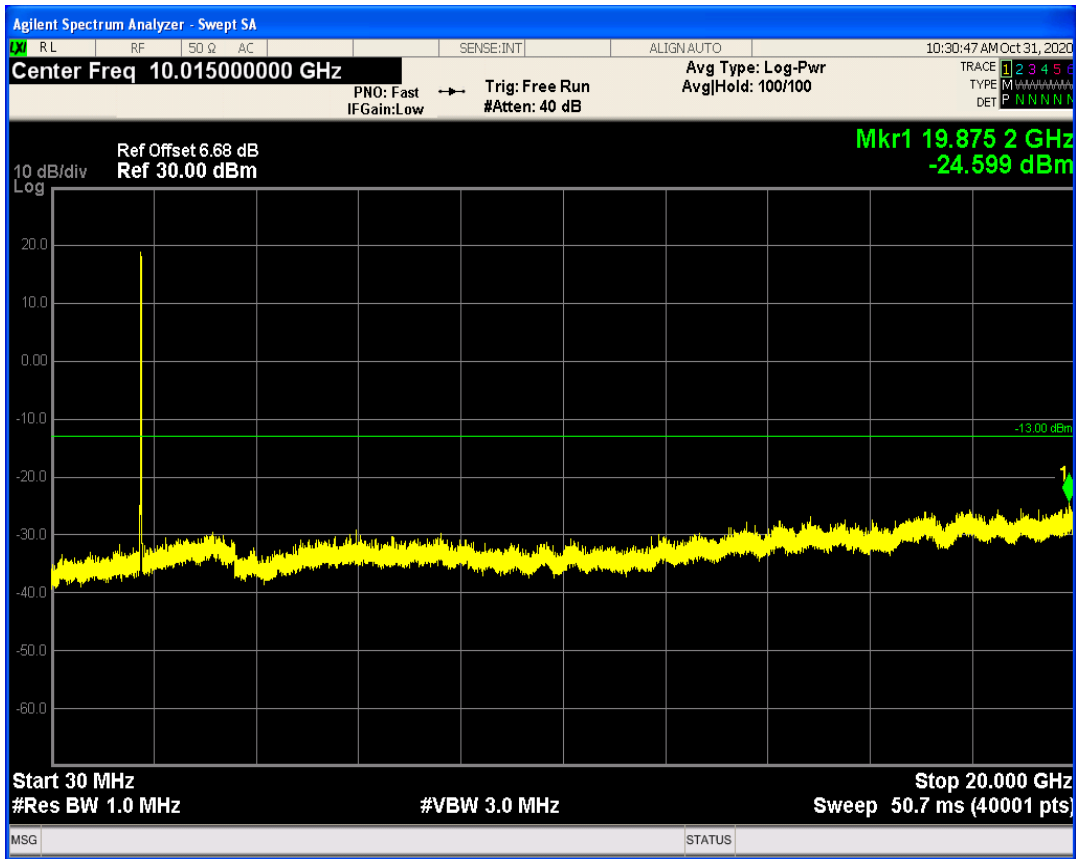

LTE Band66 QAM16 BW=10MHz Channel=132622 RB Size=50 Position=#0

LTE Band66 QPSK BW=15MHz Channel=132047 RB Size=75 Position=#0

LTE Band66 QPSK BW=15MHz Channel=132047 RB Size=1 Position=#0

LTE Band66 QAM16 BW=15MHz Channel=132047 RB Size=1 Position=#0

LTE Band66 QAM16 BW=15MHz Channel=132047 RB Size=75 Position=#0

LTE Band66 QPSK BW=15MHz Channel=132597 RB Size=1 Position=#0

LTE Band66 QPSK BW=15MHz Channel=132597 RB Size=75 Position=#0

LTE Band66 QAM16 BW=15MHz Channel=132597 RB Size=1 Position=#0

LTE Band66 QAM16 BW=15MHz Channel=132597 RB Size=75 Position=#0

LTE Band66 QPSK BW=20MHz Channel=132072 RB Size=1 Position=#0

LTE Band66 QPSK BW=20MHz Channel=132072 RB Size=100 Position=#0

LTE Band66 QAM16 BW=20MHz Channel=132072 RB Size=1 Position=#0