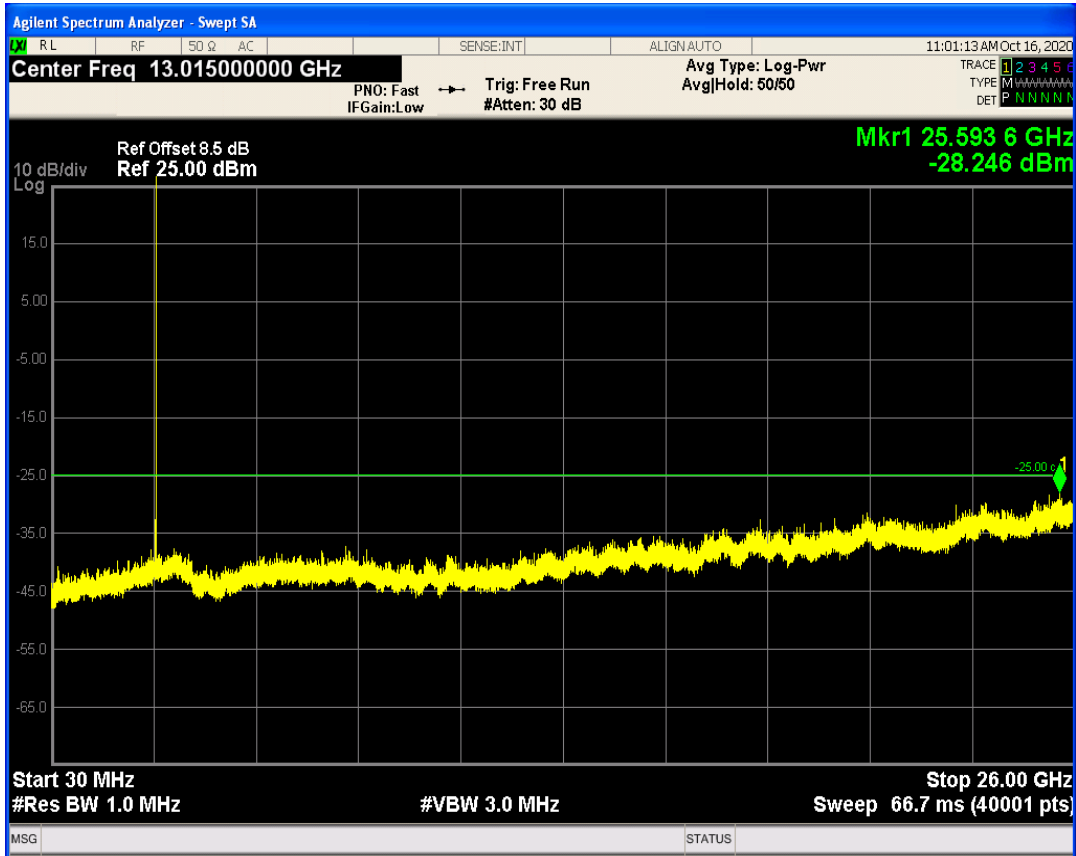

LTE Band66 QAM16 BW=20MHz Channel=132572 RB Size=100 Position=#0

LTE Band41 QPSK BW=5MHz Channel=39675 RB Size=1 Position=#0

LTE Band41 QPSK BW=5MHz Channel=39675 RB Size=25 Position=#0

LTE Band41 QAM16 BW=5MHz Channel=39675 RB Size=1 Position=#0

LTE Band41 QAM16 BW=5MHz Channel=39675 RB Size=25 Position=#0

LTE Band41 QPSK BW=5MHz Channel=40620 RB Size=1 Position=#0

LTE Band41 QPSK BW=5MHz Channel=40620 RB Size=25 Position=#0

LTE Band41 QAM16 BW=5MHz Channel=40620 RB Size=1 Position=#0

LTE Band41 QAM16 BW=5MHz Channel=40620 RB Size=25 Position=#0

LTE Band41 QPSK BW=5MHz Channel=41565 RB Size=1 Position=#0

LTE Band41 QPSK BW=5MHz Channel=41565 RB Size=25 Position=#0

LTE Band41 QAM16 BW=5MHz Channel=41565 RB Size=1 Position=#0