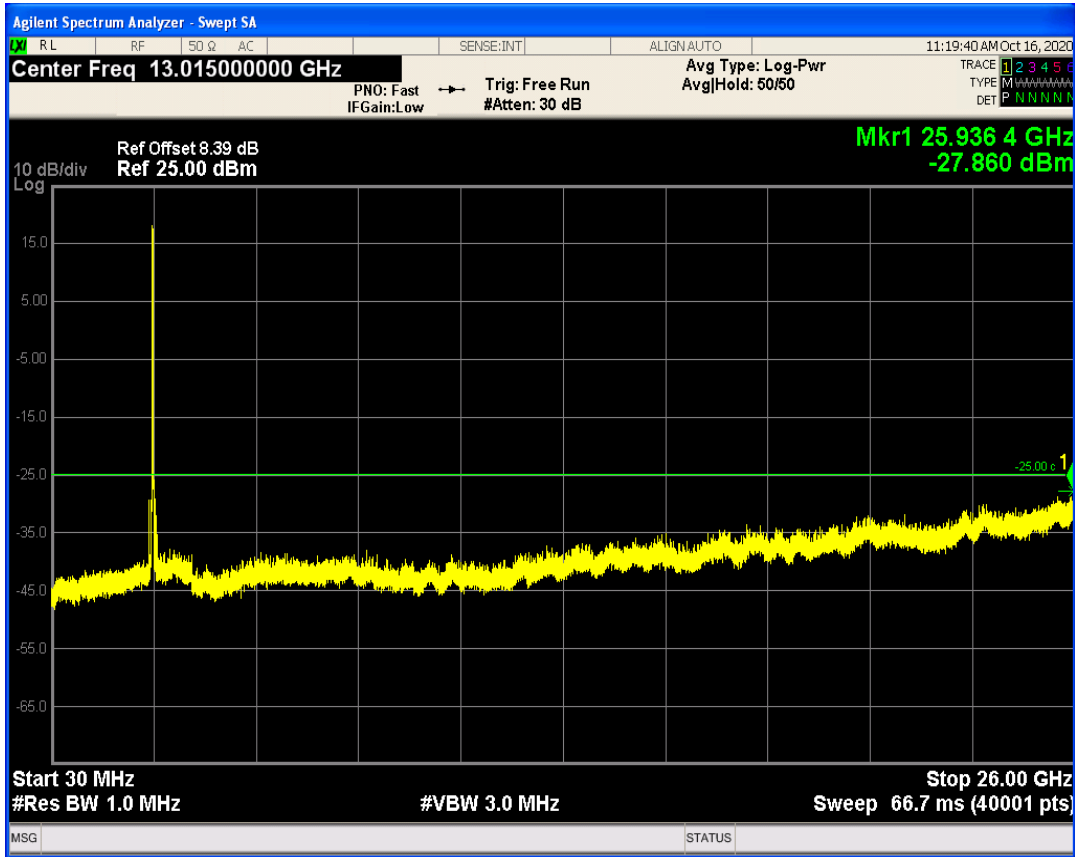

LTE Band41 QAM16 BW=15MHz Channel=41515 RB Size=75 Position=#0

LTE Band41 QPSK BW=20MHz Channel=39750 RB Size=1 Position=#0

LTE Band41 QAM16 BW=20MHz Channel=39750 RB Size=1 Position=#0

LTE Band41 QPSK BW=20MHz Channel=39750 RB Size=100 Position=#0

LTE Band41 QAM16 BW=20MHz Channel=39750 RB Size=100 Position=#0

LTE Band41 QPSK BW=20MHz Channel=40620 RB Size=1 Position=#0

LTE Band41 QAM16 BW=20MHz Channel=40620 RB Size=1 Position=#0

LTE Band41 QPSK BW=20MHz Channel=40620 RB Size=100 Position=#0

LTE Band41 QAM16 BW=20MHz Channel=40620 RB Size=100 Position=#0

LTE Band41 QPSK BW=20MHz Channel=41490 RB Size=1 Position=#0

LTE Band41 QAM16 BW=20MHz Channel=41490 RB Size=1 Position=#0

LTE Band41 QPSK BW=20MHz Channel=41490 RB Size=100 Position=#0

LTE Band41 QAM16 BW=20MHz Channel=41490 RB Size=100 Position=#0