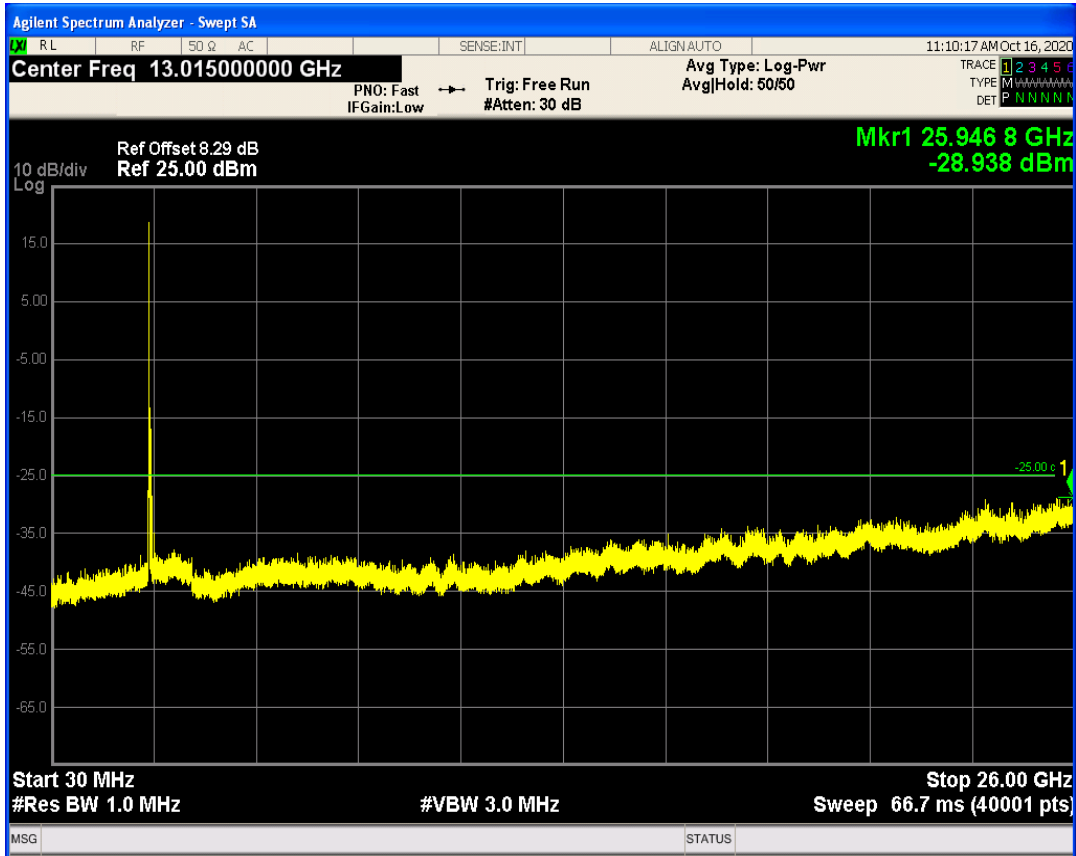

LTE Band41 QAM16 BW=10MHz Channel=39700 RB Size=50 Position=#0

LTE Band41 QPSK BW=10MHz Channel=40620 RB Size=1 Position=#0

LTE Band41 QPSK BW=10MHz Channel=40620 RB Size=50 Position=#0

LTE Band41 QAM16 BW=10MHz Channel=40620 RB Size=1 Position=#0

LTE Band41 QAM16 BW=10MHz Channel=40620 RB Size=50 Position=#0

LTE Band41 QPSK BW=10MHz Channel=41540 RB Size=50 Position=#0

LTE Band41 QPSK BW=10MHz Channel=41540 RB Size=1 Position=#0

LTE Band41 QAM16 BW=10MHz Channel=41540 RB Size=1 Position=#0

LTE Band41 QAM16 BW=10MHz Channel=41540 RB Size=50 Position=#0

LTE Band41 QPSK BW=15MHz Channel=39725 RB Size=75 Position=#0

LTE Band41 QPSK BW=15MHz Channel=39725 RB Size=1 Position=#0

LTE Band41 QAM16 BW=15MHz Channel=39725 RB Size=1 Position=#0