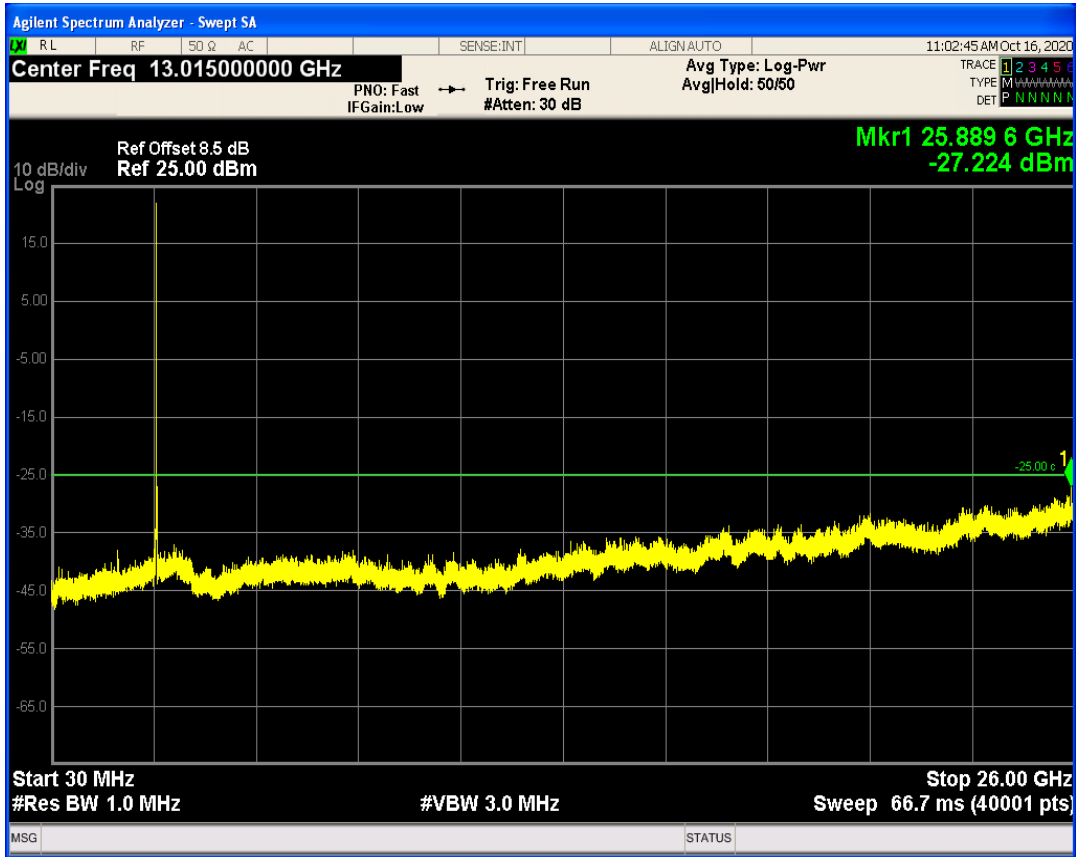

LTE Band41 QAM16 BW=5MHz Channel=40620 RB Size=25 Position=#0

LTE Band41 QPSK BW=5MHz Channel=41565 RB Size=1 Position=#0

LTE Band41 QPSK BW=5MHz Channel=41565 RB Size=25 Position=#0

LTE Band41 QAM16 BW=5MHz Channel=41565 RB Size=1 Position=#0

LTE Band41 QAM16 BW=5MHz Channel=41565 RB Size=25 Position=#0

LTE Band41 QPSK BW=10MHz Channel=39700 RB Size=50 Position=#0

LTE Band41 QPSK BW=10MHz Channel=39700 RB Size=1 Position=#0

LTE Band41 QAM16 BW=10MHz Channel=39700 RB Size=1 Position=#0