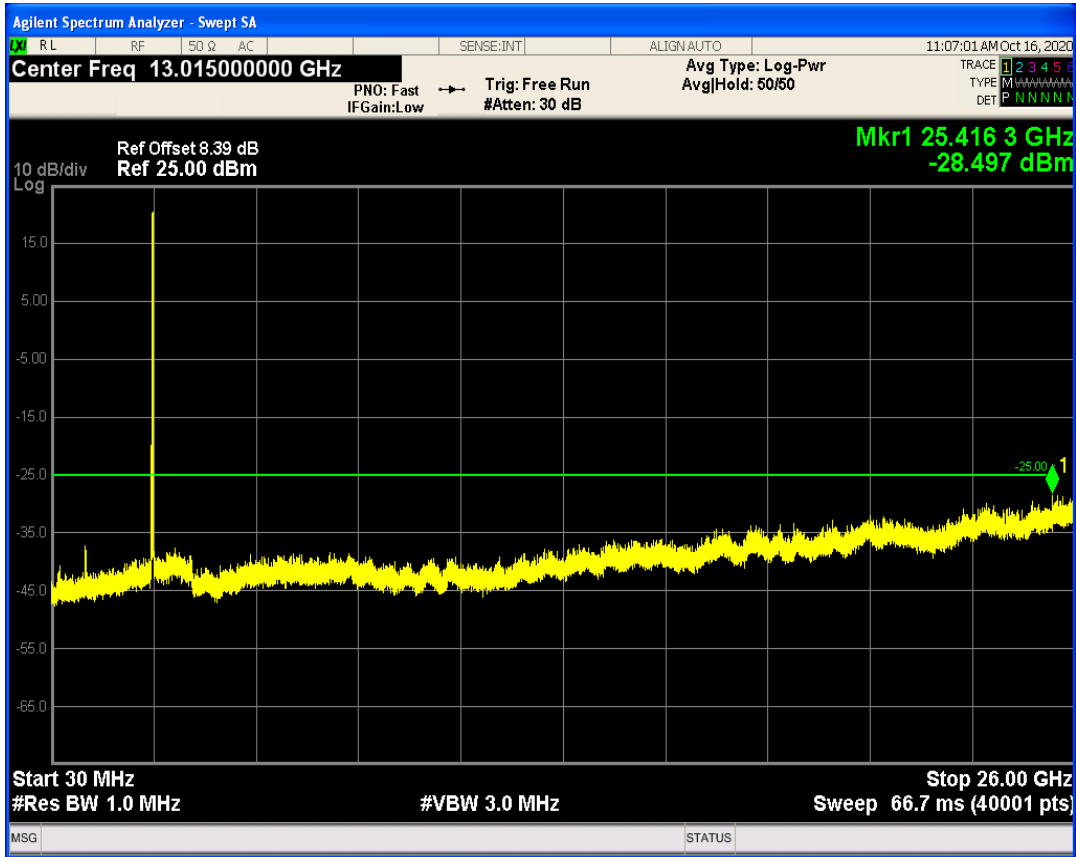

LTE Band41 QAM16 BW=10MHz Channel=39700 RB Size=50 Position=#0

LTE Band41 QPSK BW=10MHz Channel=40620 RB Size=1 Position=#0

LTE Band41 QPSK BW=10MHz Channel=40620 RB Size=50 Position=#0

LTE Band41 QAM16 BW=10MHz Channel=40620 RB Size=1 Position=#0

LTE Band41 QAM16 BW=10MHz Channel=40620 RB Size=50 Position=#0

LTE Band41 QPSK BW=10MHz Channel=41540 RB Size=50 Position=#0

LTE Band41 QPSK BW=10MHz Channel=41540 RB Size=1 Position=#0

LTE Band41 QAM16 BW=10MHz Channel=41540 RB Size=1 Position=#0