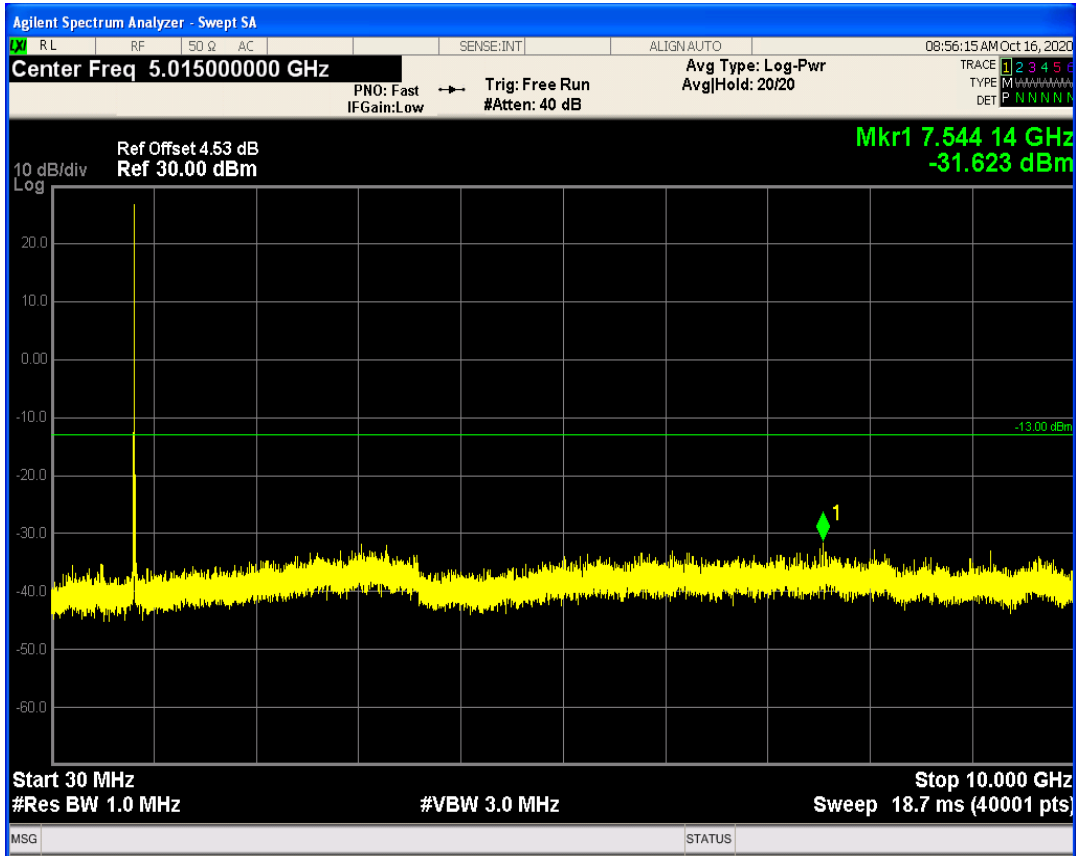

LTE Band5 QAM16 BW=10MHz Channel=20450 RB Size=50 Position=#0

LTE Band5 QPSK BW=10MHz Channel=20525 RB Size=1 Position=#0

LTE Band5 QPSK BW=10MHz Channel=20525 RB Size=50 Position=#0

LTE Band5 QAM16 BW=10MHz Channel=20525 RB Size=50 Position=#0

LTE Band5 QAM16 BW=10MHz Channel=20525 RB Size=1 Position=#0

LTE Band5 QPSK BW=10MHz Channel=20600 RB Size=1 Position=#0

LTE Band5 QPSK BW=10MHz Channel=20600 RB Size=50 Position=#0

LTE Band5 QAM16 BW=10MHz Channel=20600 RB Size=50 Position=#0

LTE Band5 QAM16 BW=10MHz Channel=20600 RB Size=1 Position=#0

LTE Band66 QPSK BW=1.4MHz Channel=131979 RB Size=1 Position=#0

LTE Band66 QPSK BW=1.4MHz Channel=131979 RB Size=6 Position=#0

LTE Band66 QAM16 BW=1.4MHz Channel=131979 RB Size=1 Position=#0