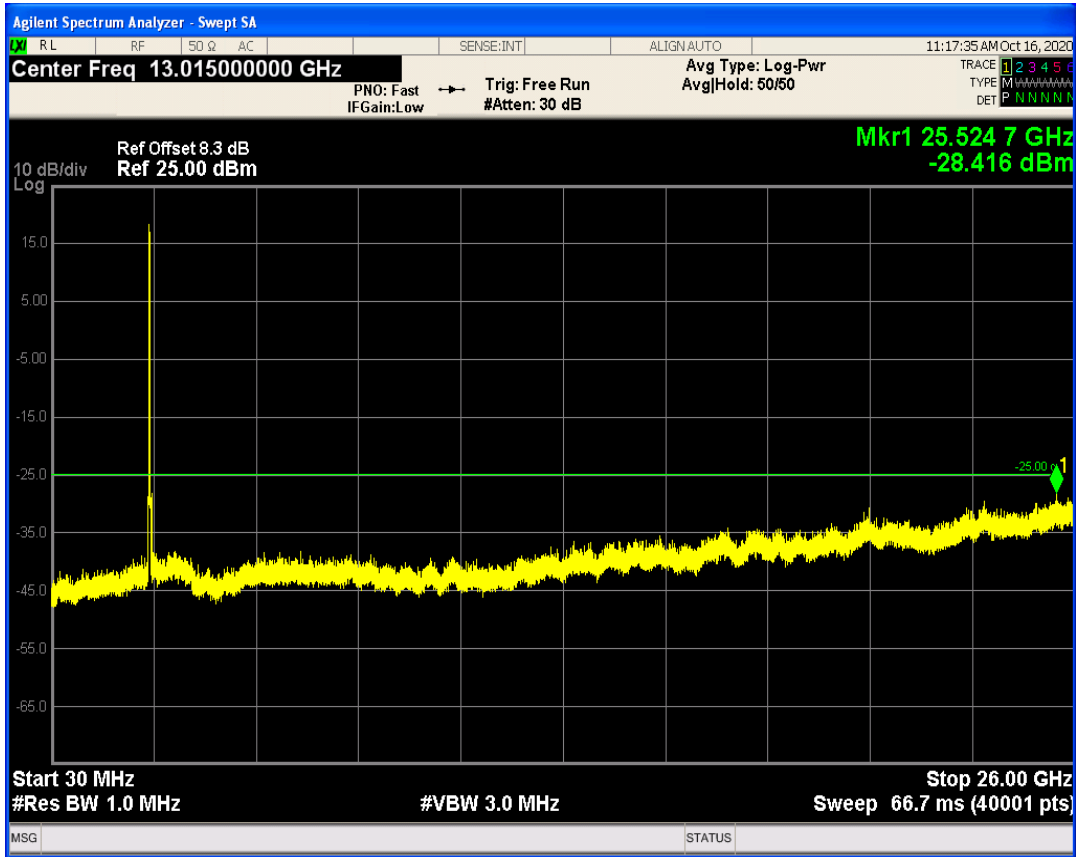

LTE Band41 QAM16 BW=15MHz Channel=40620 RB Size=75 Position=#0

LTE Band41 QPSK BW=15MHz Channel=41515 RB Size=75 Position=#0

LTE Band41 QPSK BW=15MHz Channel=41515 RB Size=1 Position=#0

LTE Band41 QAM16 BW=15MHz Channel=41515 RB Size=1 Position=#0

LTE Band41 QAM16 BW=15MHz Channel=41515 RB Size=75 Position=#0

LTE Band41 QPSK BW=20MHz Channel=39750 RB Size=1 Position=#0

LTE Band41 QAM16 BW=20MHz Channel=39750 RB Size=1 Position=#0

LTE Band41 QPSK BW=20MHz Channel=39750 RB Size=100 Position=#0

LTE Band41 QAM16 BW=20MHz Channel=39750 RB Size=100 Position=#0

LTE Band41 QPSK BW=20MHz Channel=40620 RB Size=1 Position=#0

LTE Band41 QAM16 BW=20MHz Channel=40620 RB Size=1 Position=#0

LTE Band41 QPSK BW=20MHz Channel=40620 RB Size=100 Position=#0