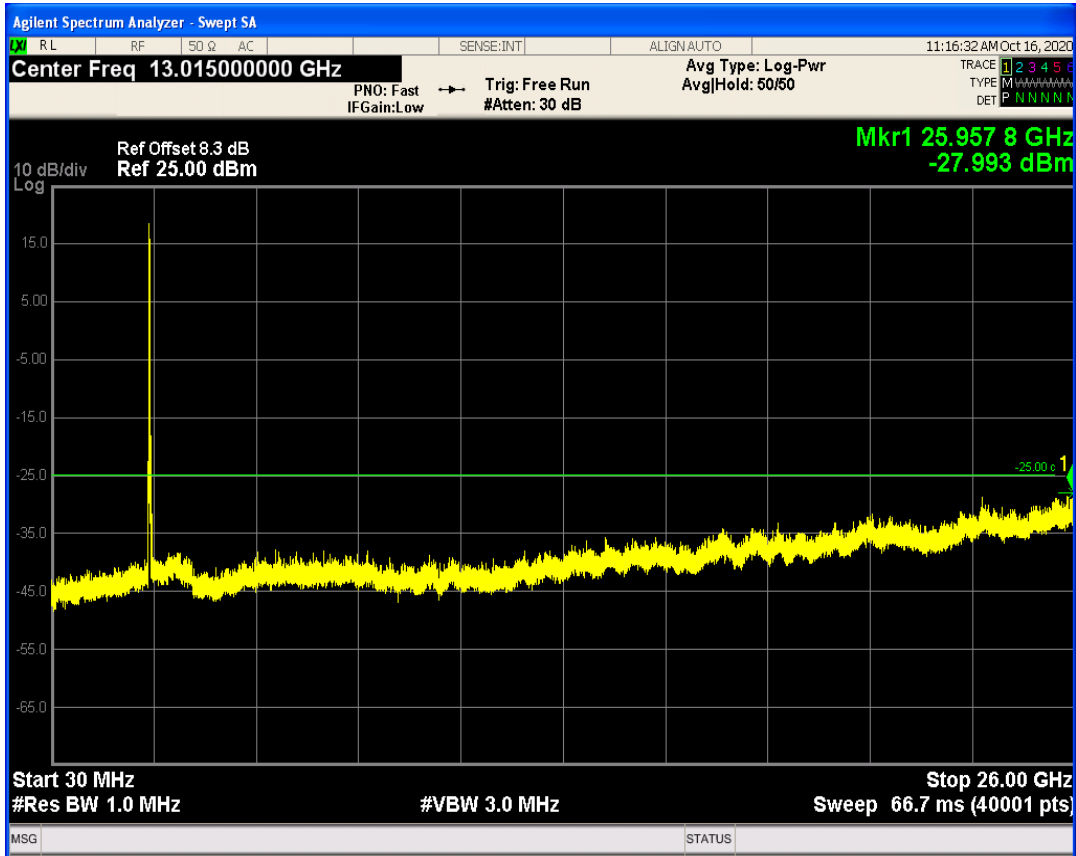

LTE Band41 QAM16 BW=15MHz Channel=40620 RB Size=75 Position=#0

LTE Band41 QPSK BW=15MHz Channel=41515 RB Size=75 Position=#0

LTE Band41 QPSK BW=15MHz Channel=41515 RB Size=1 Position=#0

LTE Band41 QAM16 BW=15MHz Channel=41515 RB Size=1 Position=#0

LTE Band41 QAM16 BW=15MHz Channel=41515 RB Size=75 Position=#0

LTE Band41 QPSK BW=20MHz Channel=39750 RB Size=1 Position=#0

LTE Band41 QAM16 BW=20MHz Channel=39750 RB Size=1 Position=#0

LTE Band41 QPSK BW=20MHz Channel=39750 RB Size=100 Position=#0

LTE Band41 QAM16 BW=20MHz Channel=39750 RB Size=100 Position=#0

LTE Band41 QPSK BW=20MHz Channel=40620 RB Size=1 Position=#0

LTE Band41 QAM16 BW=20MHz Channel=40620 RB Size=1 Position=#0

LTE Band41 QPSK BW=20MHz Channel=40620 RB Size=100 Position=#0