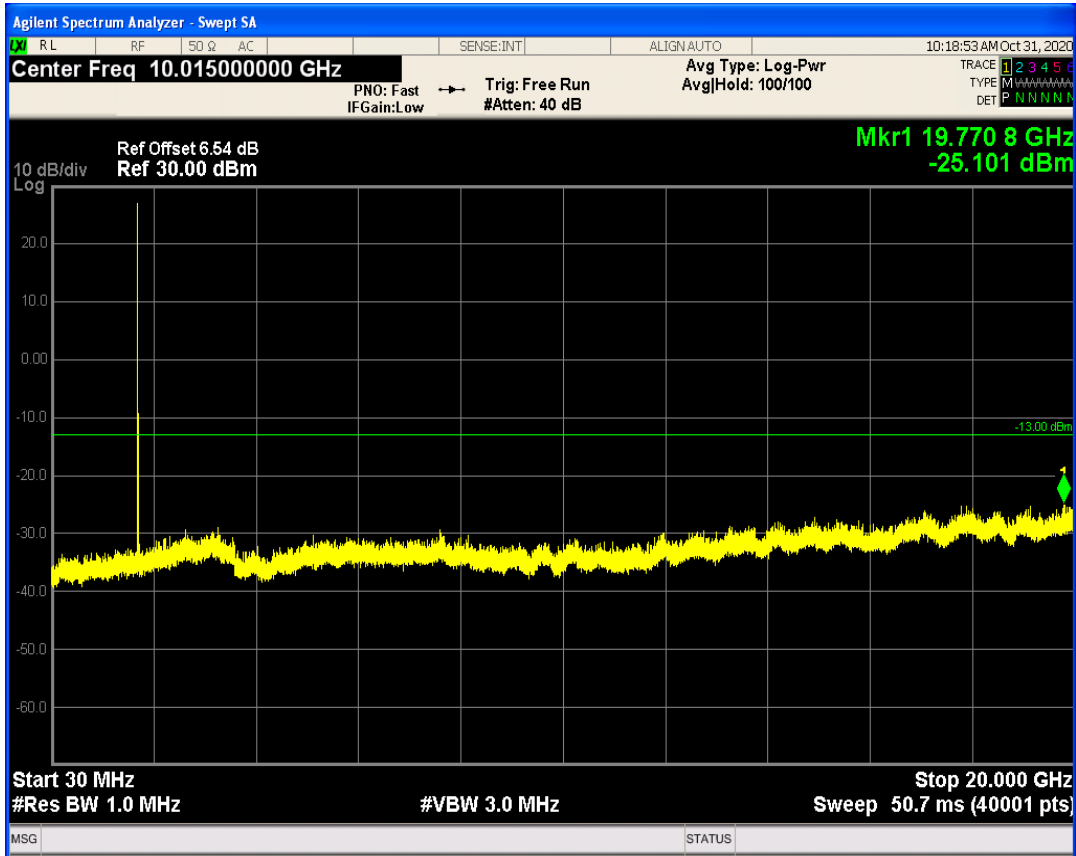

LTE Band66 QAM16 BW=3MHz Channel=132657 RB Size=15 Position=#0

LTE Band66 QPSK BW=5MHz Channel=131997 RB Size=1 Position=#0

LTE Band66 QPSK BW=5MHz Channel=131997 RB Size=25 Position=#0

LTE Band66 QAM16 BW=5MHz Channel=131997 RB Size=1 Position=#0

LTE Band66 QAM16 BW=5MHz Channel=131997 RB Size=25 Position=#0

LTE Band66 QPSK BW=5MHz Channel=132647 RB Size=1 Position=#0

LTE Band66 QPSK BW=5MHz Channel=132647 RB Size=25 Position=#0

LTE Band66 QAM16 BW=5MHz Channel=132647 RB Size=1 Position=#0

LTE Band66 QAM16 BW=5MHz Channel=132647 RB Size=25 Position=#0

LTE Band66 QPSK BW=10MHz Channel=132022 RB Size=1 Position=#0

LTE Band66 QPSK BW=10MHz Channel=132022 RB Size=50 Position=#0

LTE Band66 QAM16 BW=10MHz Channel=132022 RB Size=1 Position=#0