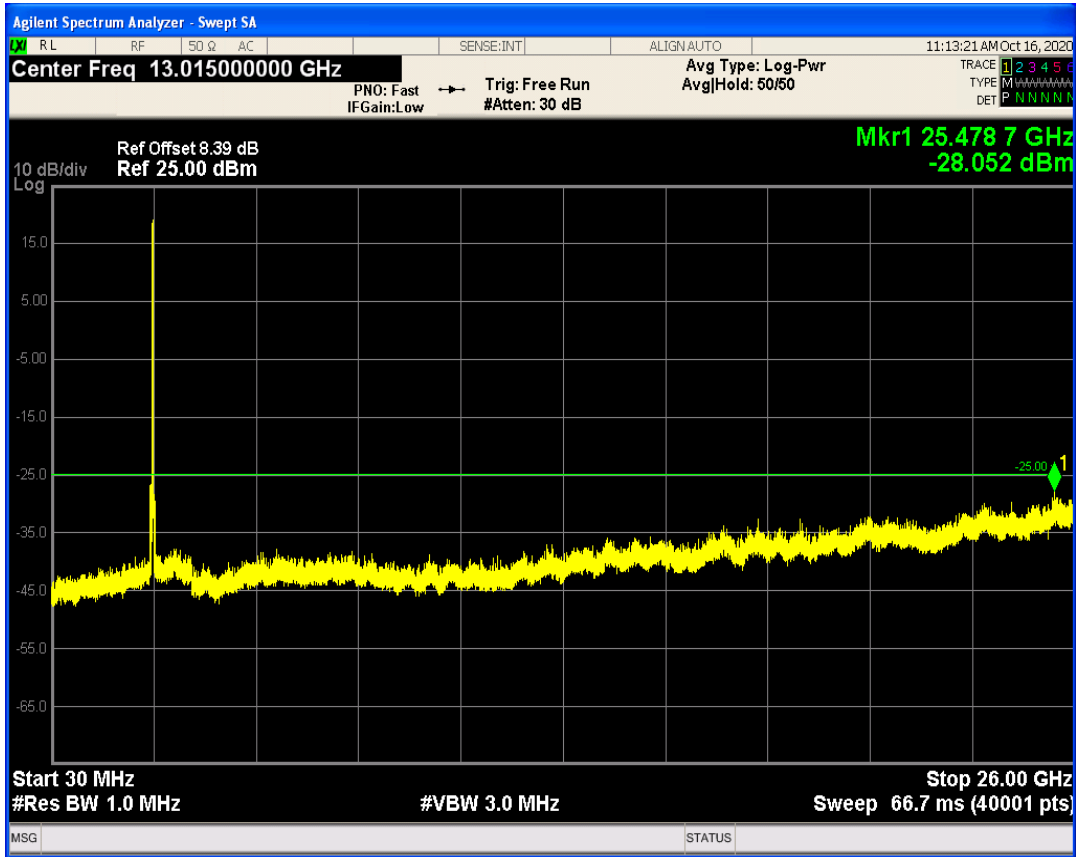

LTE Band41 QAM16 BW=10MHz Channel=41540 RB Size=50 Position=#0

LTE Band41 QPSK BW=15MHz Channel=39725 RB Size=75 Position=#0

LTE Band41 QPSK BW=15MHz Channel=39725 RB Size=1 Position=#0

LTE Band41 QAM16 BW=15MHz Channel=39725 RB Size=1 Position=#0

LTE Band41 QAM16 BW=15MHz Channel=39725 RB Size=75 Position=#0

LTE Band41 QPSK BW=15MHz Channel=40620 RB Size=1 Position=#0

LTE Band41 QPSK BW=15MHz Channel=40620 RB Size=75 Position=#0

LTE Band41 QAM16 BW=15MHz Channel=40620 RB Size=1 Position=#0

LTE Band41 QAM16 BW=15MHz Channel=40620 RB Size=75 Position=#0

LTE Band41 QPSK BW=15MHz Channel=41515 RB Size=75 Position=#0

LTE Band41 QPSK BW=15MHz Channel=41515 RB Size=1 Position=#0

LTE Band41 QAM16 BW=15MHz Channel=41515 RB Size=1 Position=#0