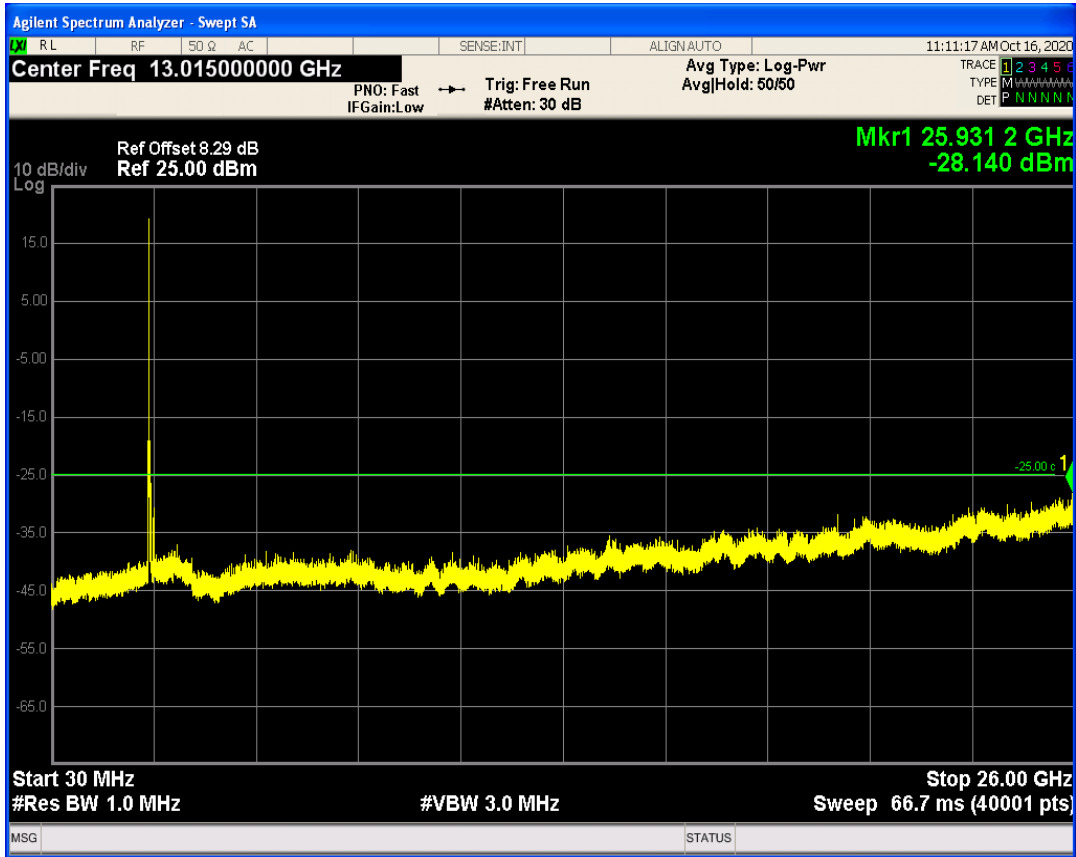

LTE Band41 QAM16 BW=10MHz Channel=40620 RB Size=50 Position=#0

LTE Band41 QPSK BW=10MHz Channel=41540 RB Size=50 Position=#0

LTE Band41 QPSK BW=10MHz Channel=41540 RB Size=1 Position=#0

LTE Band41 QAM16 BW=10MHz Channel=41540 RB Size=1 Position=#0

LTE Band41 QAM16 BW=10MHz Channel=41540 RB Size=50 Position=#0

LTE Band41 QPSK BW=15MHz Channel=39725 RB Size=75 Position=#0

LTE Band41 QPSK BW=15MHz Channel=39725 RB Size=1 Position=#0

LTE Band41 QAM16 BW=15MHz Channel=39725 RB Size=1 Position=#0

LTE Band41 QAM16 BW=15MHz Channel=39725 RB Size=75 Position=#0

LTE Band41 QPSK BW=15MHz Channel=40620 RB Size=1 Position=#0

LTE Band41 QPSK BW=15MHz Channel=40620 RB Size=75 Position=#0

LTE Band41 QAM16 BW=15MHz Channel=40620 RB Size=1 Position=#0