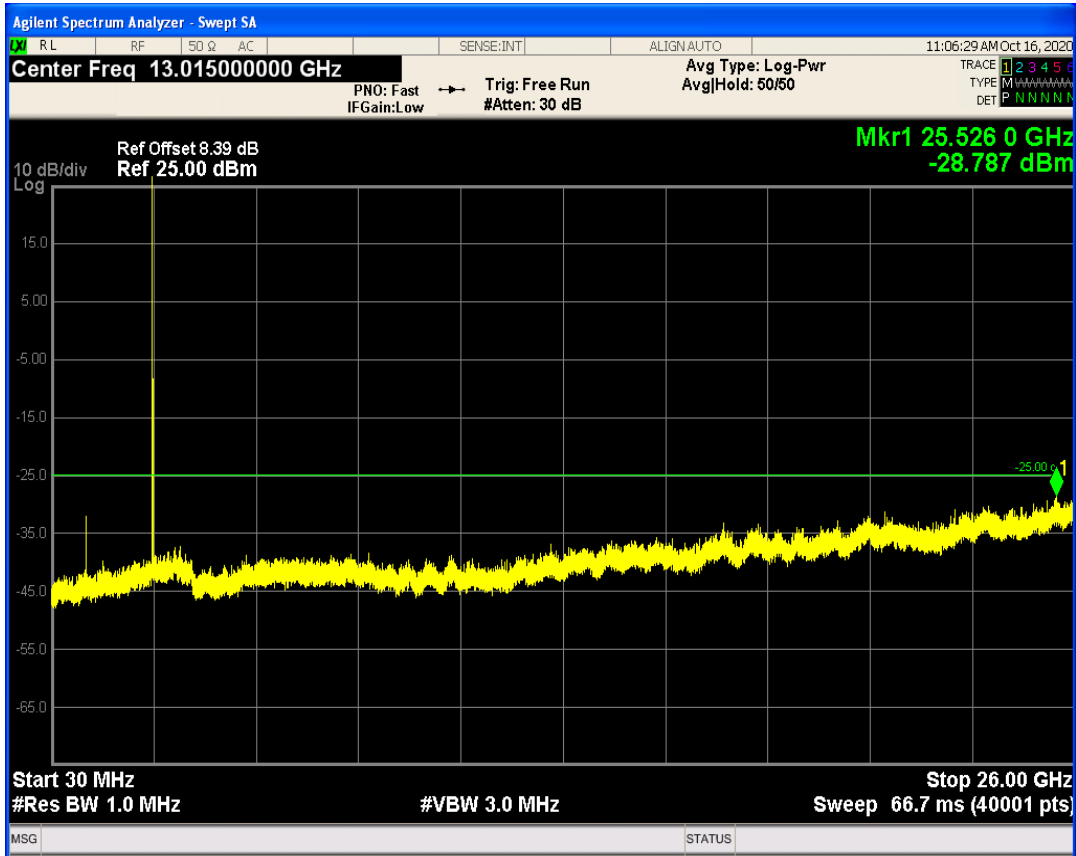

LTE Band41 QAM16 BW=10MHz Channel=39700 RB Size=50 Position=#0

LTE Band41 QPSK BW=10MHz Channel=40620 RB Size=1 Position=#0

LTE Band41 QPSK BW=10MHz Channel=40620 RB Size=50 Position=#0

LTE Band41 QAM16 BW=10MHz Channel=40620 RB Size=1 Position=#0

LTE Band41 QAM16 BW=10MHz Channel=40620 RB Size=50 Position=#0

LTE Band41 QPSK BW=10MHz Channel=41540 RB Size=50 Position=#0

LTE Band41 QPSK BW=10MHz Channel=41540 RB Size=1 Position=#0

LTE Band41 QAM16 BW=10MHz Channel=41540 RB Size=1 Position=#0