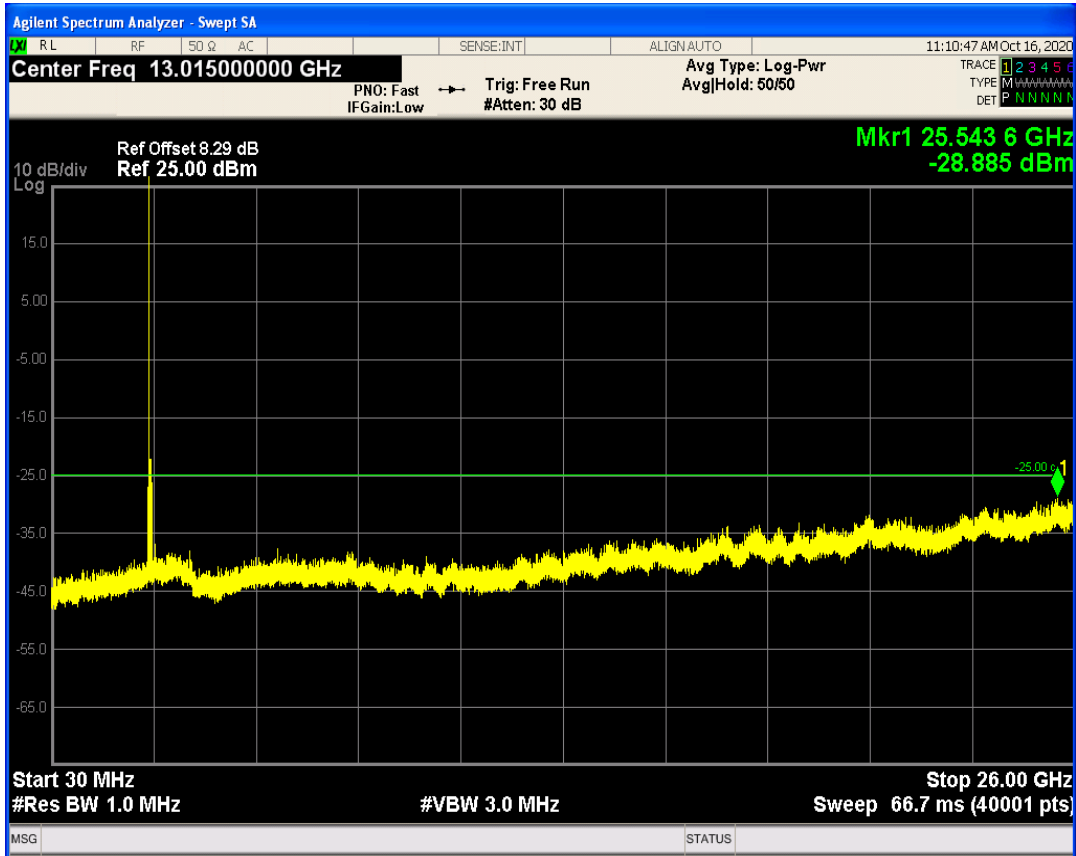

LTE Band41 QAM16 BW=10MHz Channel=40620 RB Size=50 Position=#0

LTE Band41 QPSK BW=10MHz Channel=41540 RB Size=50 Position=#0

LTE Band41 QPSK BW=10MHz Channel=41540 RB Size=1 Position=#0

LTE Band41 QAM16 BW=10MHz Channel=41540 RB Size=1 Position=#0

LTE Band41 QAM16 BW=10MHz Channel=41540 RB Size=50 Position=#0

LTE Band41 QPSK BW=15MHz Channel=39725 RB Size=75 Position=#0

LTE Band41 QPSK BW=15MHz Channel=39725 RB Size=1 Position=#0

LTE Band41 QAM16 BW=15MHz Channel=39725 RB Size=1 Position=#0

LTE Band41 QAM16 BW=15MHz Channel=39725 RB Size=75 Position=#0

LTE Band41 QPSK BW=15MHz Channel=40620 RB Size=1 Position=#0

LTE Band41 QPSK BW=15MHz Channel=40620 RB Size=75 Position=#0

LTE Band41 QAM16 BW=15MHz Channel=40620 RB Size=1 Position=#0