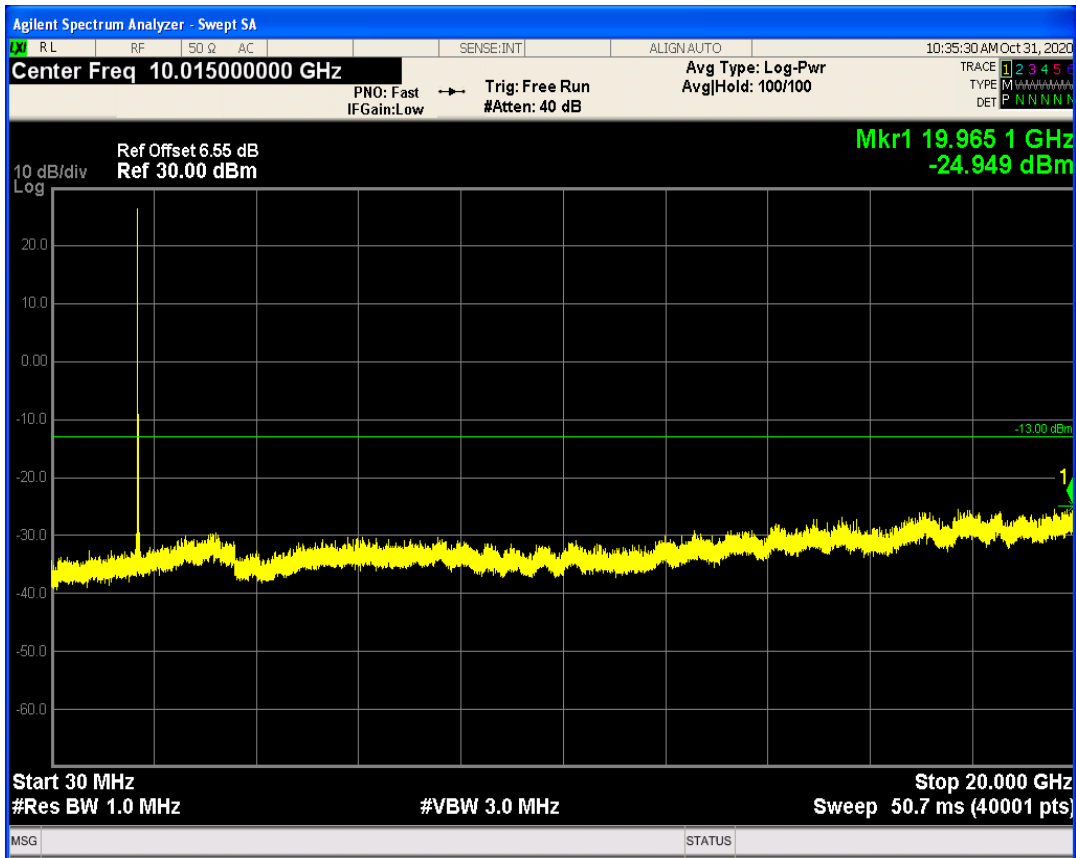

LTE Band66 QAM16 BW=10MHz Channel=132622 RB Size=50 Position=#0

LTE Band66 QPSK BW=15MHz Channel=132047 RB Size=75 Position=#0

LTE Band66 QPSK BW=15MHz Channel=132047 RB Size=1 Position=#0

LTE Band66 QAM16 BW=15MHz Channel=132047 RB Size=1 Position=#0

LTE Band66 QAM16 BW=15MHz Channel=132047 RB Size=75 Position=#0

LTE Band66 QPSK BW=15MHz Channel=132597 RB Size=1 Position=#0

LTE Band66 QPSK BW=15MHz Channel=132597 RB Size=75 Position=#0

LTE Band66 QAM16 BW=15MHz Channel=132597 RB Size=1 Position=#0

LTE Band66 QAM16 BW=15MHz Channel=132597 RB Size=75 Position=#0

LTE Band66 QPSK BW=20MHz Channel=132072 RB Size=1 Position=#0

LTE Band66 QPSK BW=20MHz Channel=132072 RB Size=100 Position=#0

LTE Band66 QAM16 BW=20MHz Channel=132072 RB Size=1 Position=#0