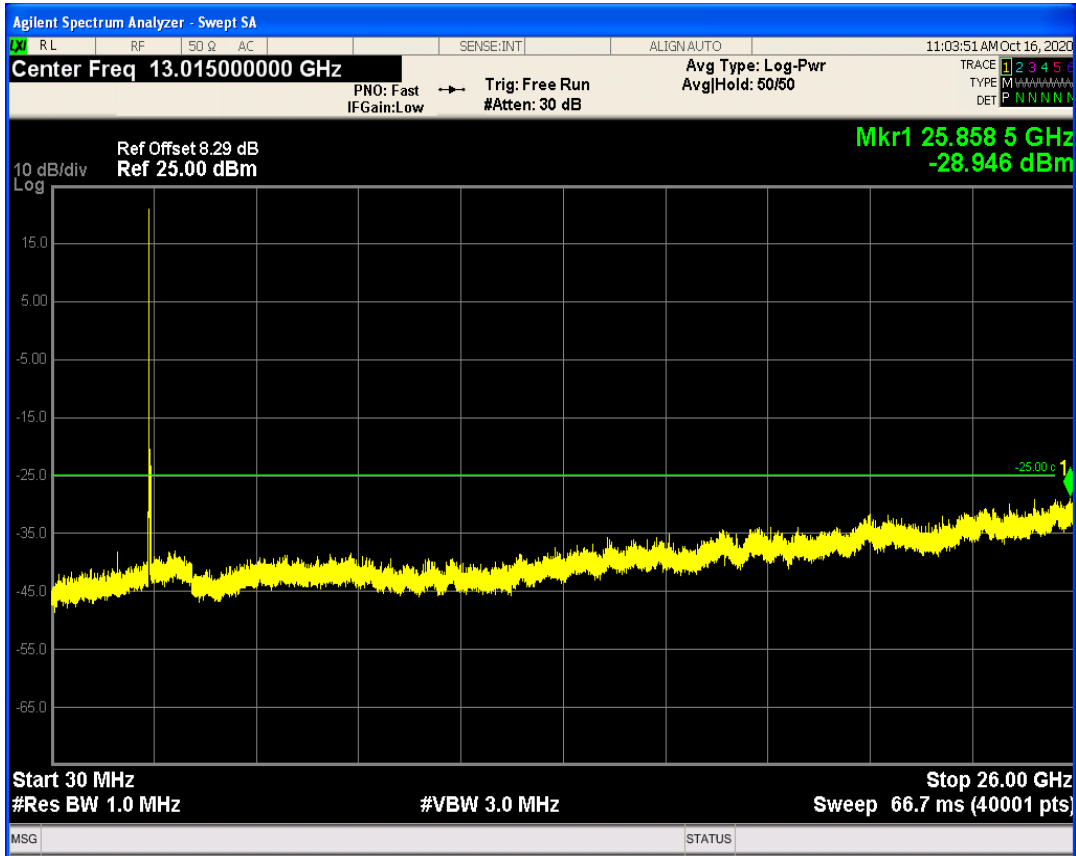

LTE Band41 QAM16 BW=5MHz Channel=40620 RB Size=25 Position=#0

LTE Band41 QPSK BW=5MHz Channel=41565 RB Size=1 Position=#0

LTE Band41 QPSK BW=5MHz Channel=41565 RB Size=25 Position=#0

LTE Band41 QAM16 BW=5MHz Channel=41565 RB Size=1 Position=#0

LTE Band41 QAM16 BW=5MHz Channel=41565 RB Size=25 Position=#0

LTE Band41 QPSK BW=10MHz Channel=39700 RB Size=50 Position=#0

LTE Band41 QPSK BW=10MHz Channel=39700 RB Size=1 Position=#0

LTE Band41 QAM16 BW=10MHz Channel=39700 RB Size=1 Position=#0