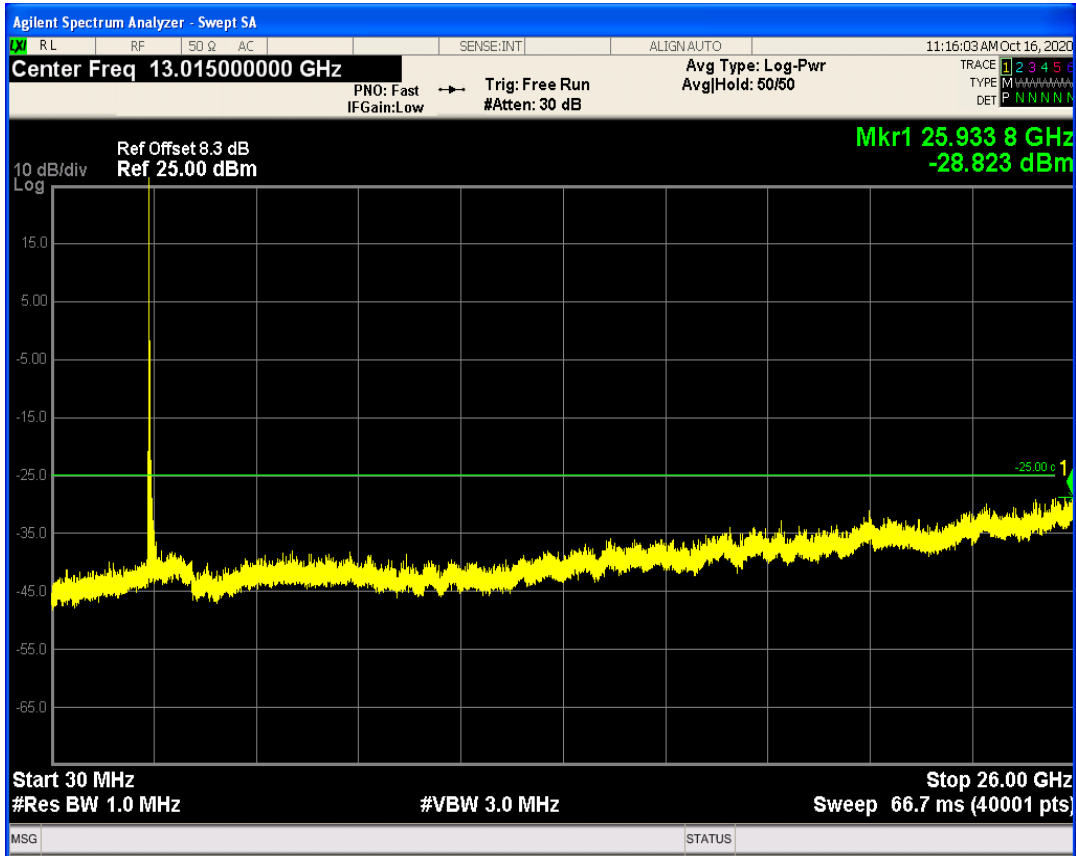

LTE Band41 QAM16 BW=15MHz Channel=39725 RB Size=75 Position=#0

LTE Band41 QPSK BW=15MHz Channel=40620 RB Size=1 Position=#0

LTE Band41 QPSK BW=15MHz Channel=40620 RB Size=75 Position=#0

LTE Band41 QAM16 BW=15MHz Channel=40620 RB Size=1 Position=#0

LTE Band41 QAM16 BW=15MHz Channel=40620 RB Size=75 Position=#0

LTE Band41 QPSK BW=15MHz Channel=41515 RB Size=75 Position=#0

LTE Band41 QPSK BW=15MHz Channel=41515 RB Size=1 Position=#0

LTE Band41 QAM16 BW=15MHz Channel=41515 RB Size=1 Position=#0

LTE Band41 QAM16 BW=15MHz Channel=41515 RB Size=75 Position=#0

LTE Band41 QPSK BW=20MHz Channel=39750 RB Size=1 Position=#0

LTE Band41 QAM16 BW=20MHz Channel=39750 RB Size=1 Position=#0

LTE Band41 QPSK BW=20MHz Channel=39750 RB Size=100 Position=#0