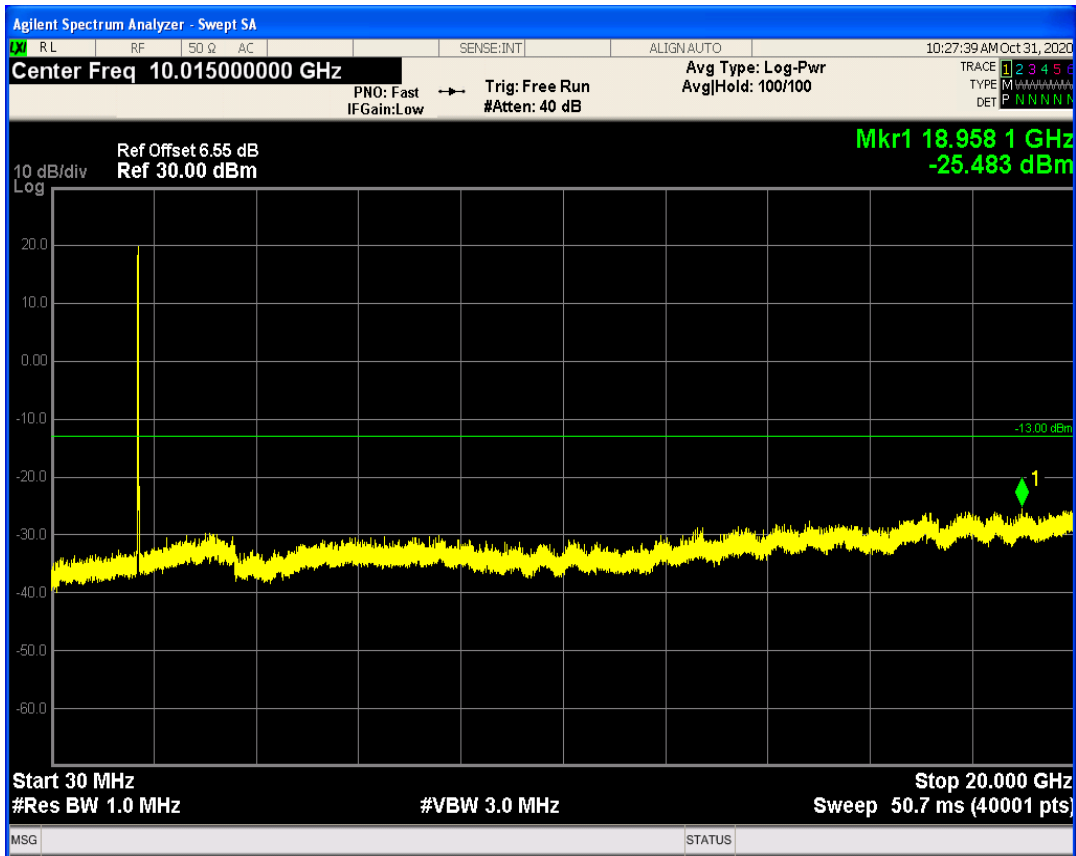

LTE Band66 QAM16 BW=10MHz Channel=132022 RB Size=50 Position=#0

LTE Band66 QPSK BW=10MHz Channel=132622 RB Size=1 Position=#0

LTE Band66 QPSK BW=10MHz Channel=132622 RB Size=50 Position=#0

LTE Band66 QAM16 BW=10MHz Channel=132622 RB Size=1 Position=#0

LTE Band66 QAM16 BW=10MHz Channel=132622 RB Size=50 Position=#0

LTE Band66 QPSK BW=15MHz Channel=132047 RB Size=75 Position=#0

LTE Band66 QPSK BW=15MHz Channel=132047 RB Size=1 Position=#0

LTE Band66 QAM16 BW=15MHz Channel=132047 RB Size=1 Position=#0

LTE Band66 QAM16 BW=15MHz Channel=132047 RB Size=75 Position=#0

LTE Band66 QPSK BW=15MHz Channel=132597 RB Size=1 Position=#0

LTE Band66 QPSK BW=15MHz Channel=132597 RB Size=75 Position=#0

LTE Band66 QAM16 BW=15MHz Channel=132597 RB Size=1 Position=#0