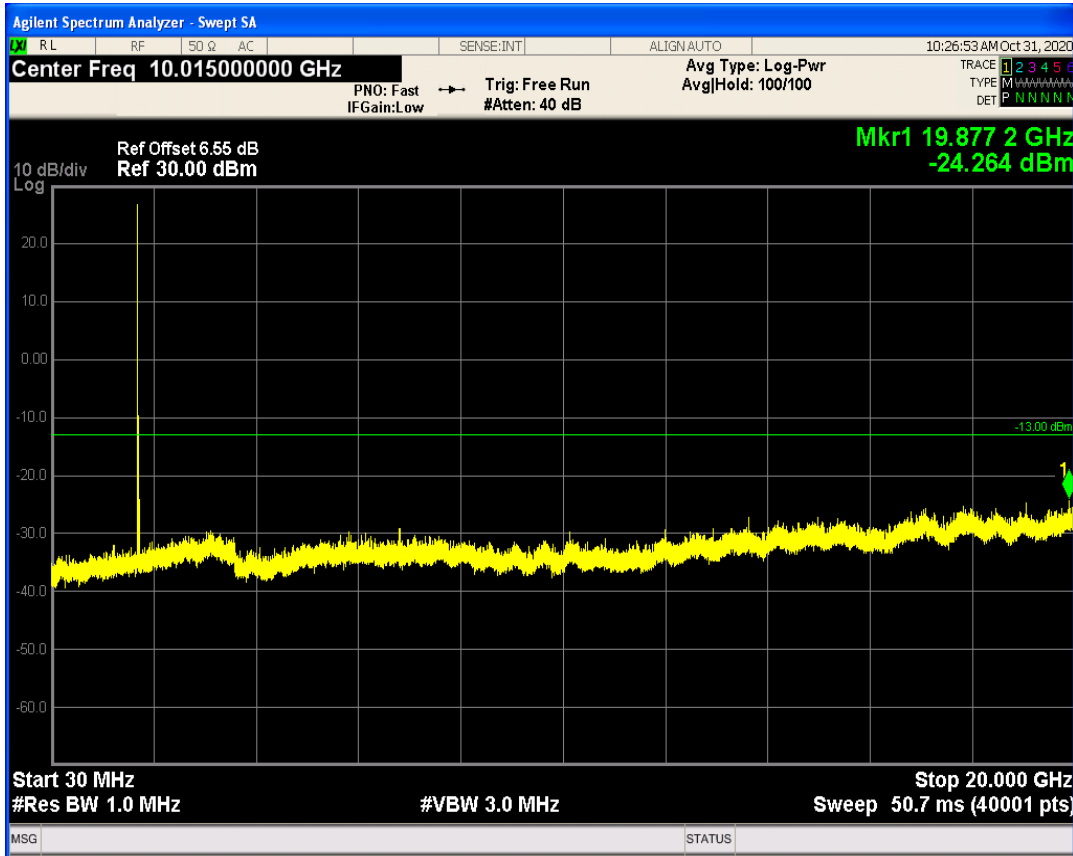

LTE Band66 QAM16 BW=10MHz Channel=132022 RB Size=50 Position=#0

LTE Band66 QPSK BW=10MHz Channel=132622 RB Size=1 Position=#0

LTE Band66 QPSK BW=10MHz Channel=132622 RB Size=50 Position=#0

LTE Band66 QAM16 BW=10MHz Channel=132622 RB Size=1 Position=#0

LTE Band66 QAM16 BW=10MHz Channel=132622 RB Size=50 Position=#0

LTE Band66 QPSK BW=15MHz Channel=132047 RB Size=75 Position=#0

LTE Band66 QPSK BW=15MHz Channel=132047 RB Size=1 Position=#0

LTE Band66 QAM16 BW=15MHz Channel=132047 RB Size=1 Position=#0

LTE Band66 QAM16 BW=15MHz Channel=132047 RB Size=75 Position=#0

LTE Band66 QPSK BW=15MHz Channel=132597 RB Size=1 Position=#0

LTE Band66 QPSK BW=15MHz Channel=132597 RB Size=75 Position=#0

LTE Band66 QAM16 BW=15MHz Channel=132597 RB Size=1 Position=#0

LTE Band66 QAM16 BW=15MHz Channel=132597 RB Size=75 Position=#0

LTE Band66 QPSK BW=20MHz Channel=132072 RB Size=1 Position=#0

LTE Band66 QPSK BW=20MHz Channel=132072 RB Size=100 Position=#0

LTE Band66 QAM16 BW=20MHz Channel=132072 RB Size=1 Position=#0