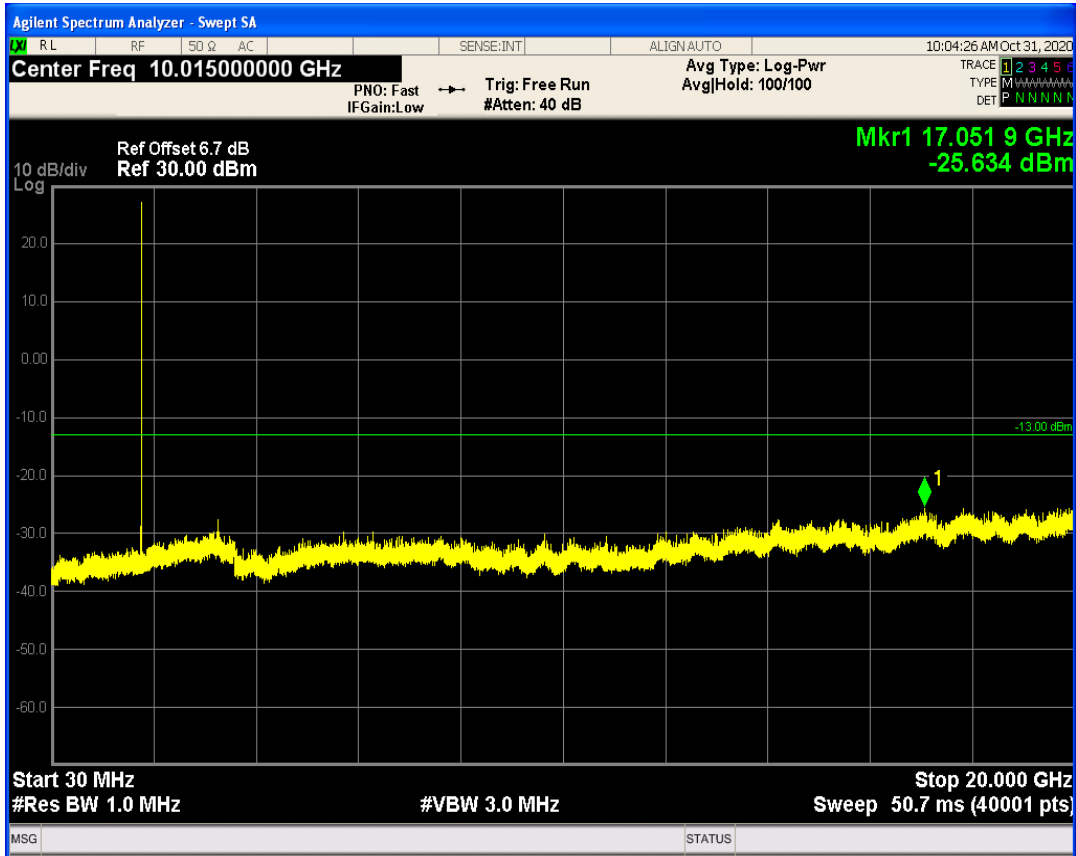

LTE Band5 QAM16 BW=10MHz Channel=20600 RB Size=1 Position=#0

LTE Band66 QPSK BW=1.4MHz Channel=131979 RB Size=1 Position=#0

LTE Band66 QPSK BW=1.4MHz Channel=131979 RB Size=6 Position=#0

LTE Band66 QAM16 BW=1.4MHz Channel=131979 RB Size=1 Position=#0

LTE Band66 QAM16 BW=1.4MHz Channel=131979 RB Size=6 Position=#0

LTE Band66 QPSK BW=1.4MHz Channel=132665 RB Size=6 Position=#0

LTE Band66 QPSK BW=1.4MHz Channel=132665 RB Size=1 Position=#0

LTE Band66 QAM16 BW=1.4MHz Channel=132665 RB Size=1 Position=#0

LTE Band66 QAM16 BW=1.4MHz Channel=132665 RB Size=6 Position=#0

LTE Band66 QPSK BW=3MHz Channel=131987 RB Size=1 Position=#0

LTE Band66 QPSK BW=3MHz Channel=131987 RB Size=15 Position=#0

LTE Band66 QAM16 BW=3MHz Channel=131987 RB Size=1 Position=#0

LTE Band66 QAM16 BW=3MHz Channel=131987 RB Size=15 Position=#0

LTE Band66 QPSK BW=3MHz Channel=132657 RB Size=1 Position=#0

LTE Band66 QPSK BW=3MHz Channel=132657 RB Size=15 Position=#0

LTE Band66 QAM16 BW=3MHz Channel=132657 RB Size=1 Position=#0