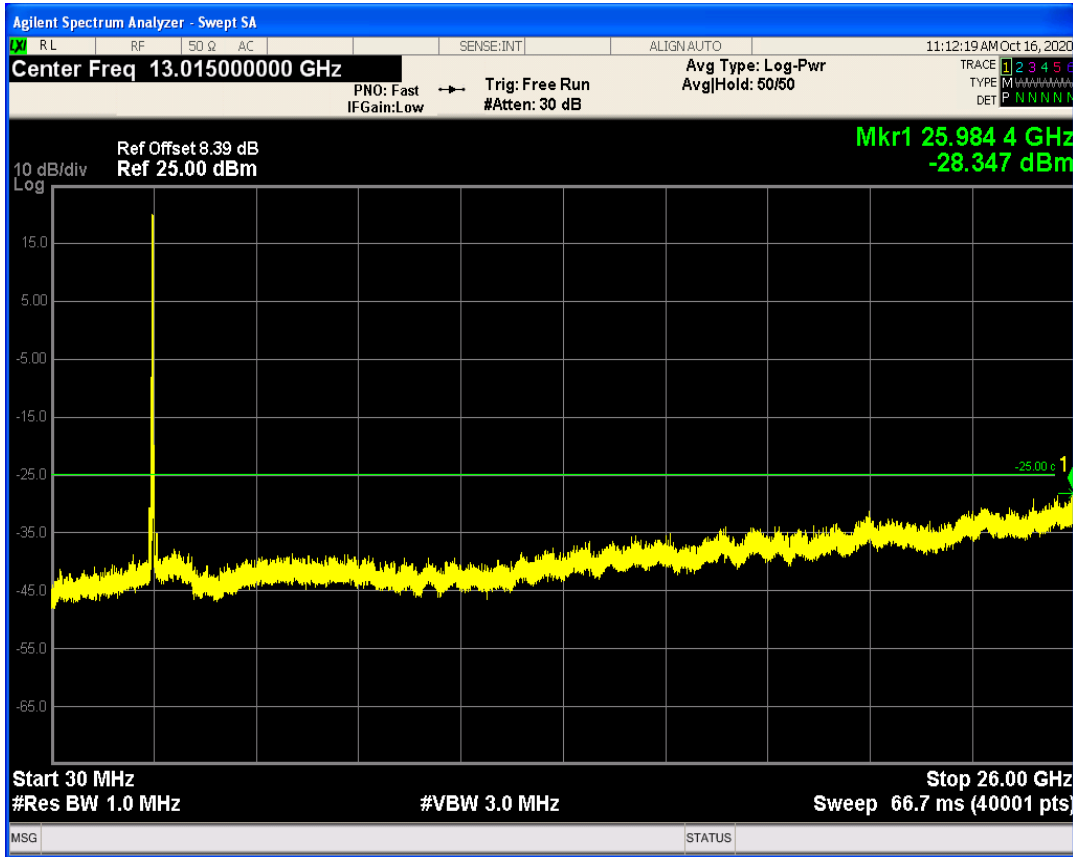

LTE Band41 QAM16 BW=10MHz Channel=40620 RB Size=50 Position=#0

LTE Band41 QPSK BW=10MHz Channel=41540 RB Size=50 Position=#0

LTE Band41 QPSK BW=10MHz Channel=41540 RB Size=1 Position=#0

LTE Band41 QAM16 BW=10MHz Channel=41540 RB Size=1 Position=#0

LTE Band41 QAM16 BW=10MHz Channel=41540 RB Size=50 Position=#0

LTE Band41 QPSK BW=15MHz Channel=39725 RB Size=75 Position=#0

LTE Band41 QPSK BW=15MHz Channel=39725 RB Size=1 Position=#0

LTE Band41 QAM16 BW=15MHz Channel=39725 RB Size=1 Position=#0

LTE Band41 QAM16 BW=15MHz Channel=39725 RB Size=75 Position=#0

LTE Band41 QPSK BW=15MHz Channel=40620 RB Size=1 Position=#0

LTE Band41 QPSK BW=15MHz Channel=40620 RB Size=75 Position=#0

LTE Band41 QAM16 BW=15MHz Channel=40620 RB Size=1 Position=#0