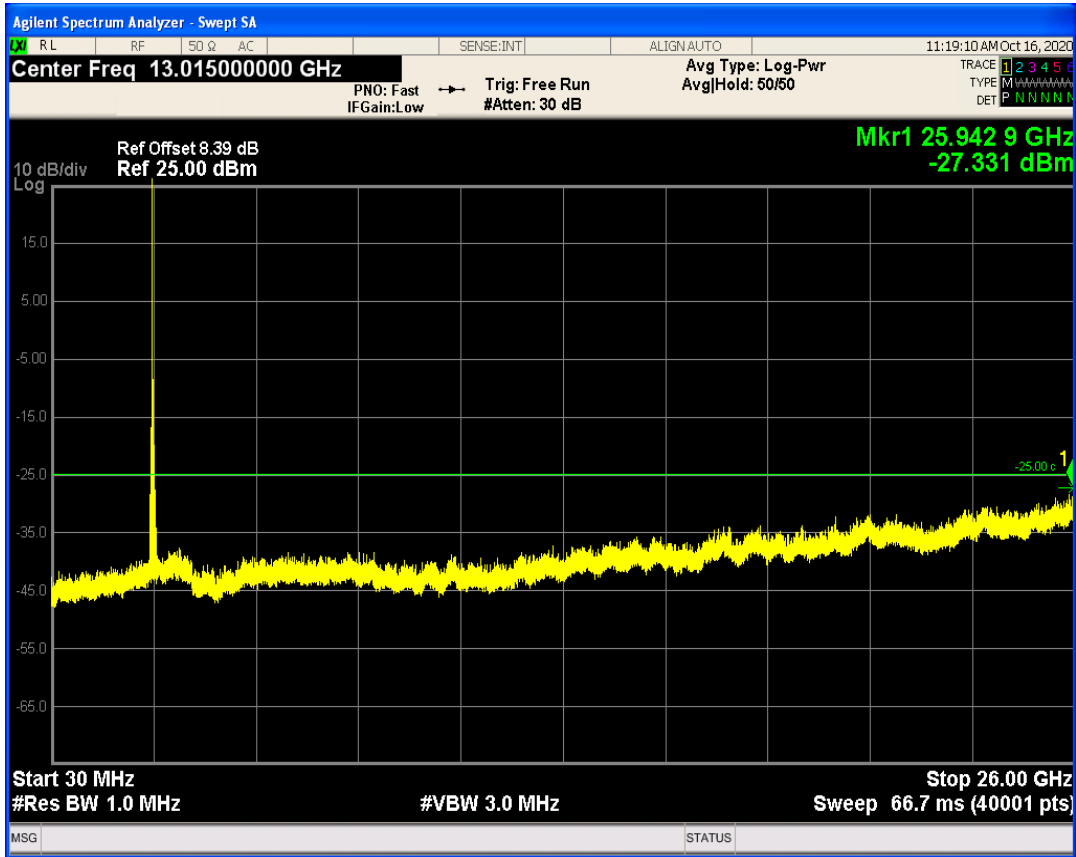

LTE Band41 QAM16 BW=15MHz Channel=40620 RB Size=75 Position=#0

LTE Band41 QPSK BW=15MHz Channel=41515 RB Size=75 Position=#0

LTE Band41 QPSK BW=15MHz Channel=41515 RB Size=1 Position=#0

LTE Band41 QAM16 BW=15MHz Channel=41515 RB Size=1 Position=#0

LTE Band41 QAM16 BW=15MHz Channel=41515 RB Size=75 Position=#0

LTE Band41 QPSK BW=20MHz Channel=39750 RB Size=1 Position=#0

LTE Band41 QAM16 BW=20MHz Channel=39750 RB Size=1 Position=#0

LTE Band41 QPSK BW=20MHz Channel=39750 RB Size=100 Position=#0

LTE Band41 QAM16 BW=20MHz Channel=39750 RB Size=100 Position=#0

LTE Band41 QPSK BW=20MHz Channel=40620 RB Size=1 Position=#0

LTE Band41 QAM16 BW=20MHz Channel=40620 RB Size=1 Position=#0

LTE Band41 QPSK BW=20MHz Channel=40620 RB Size=100 Position=#0