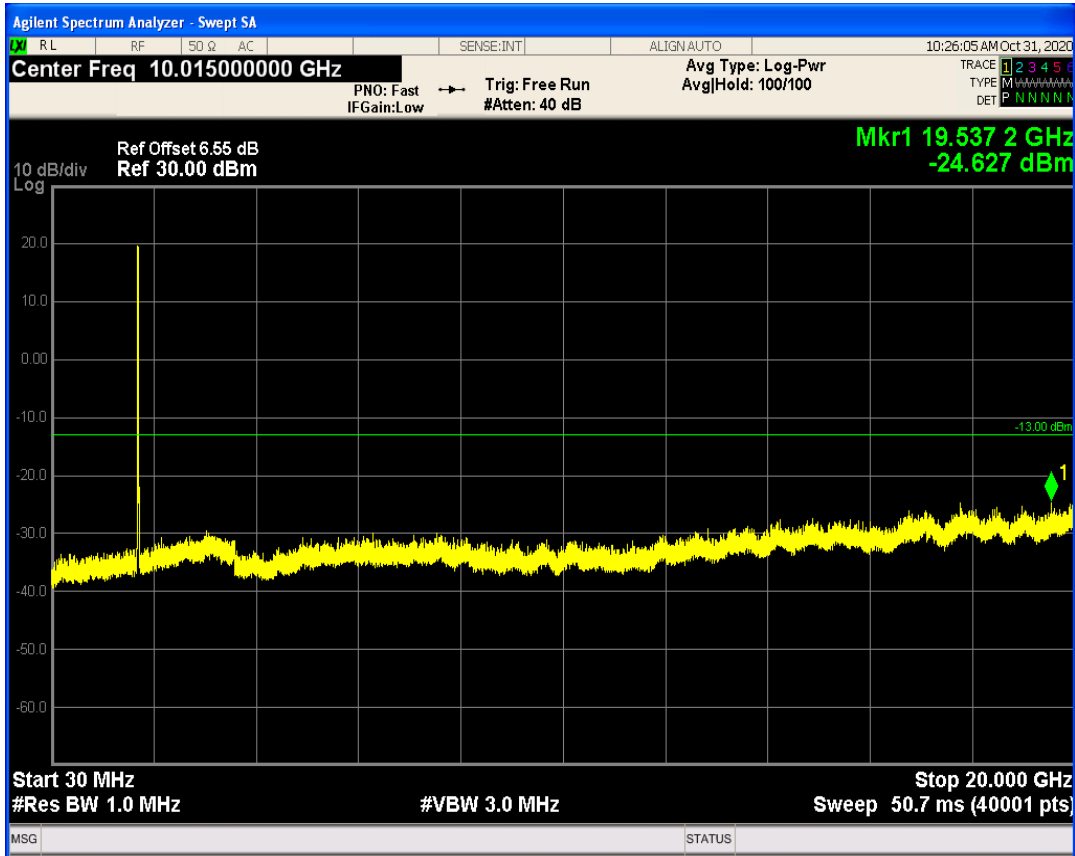

LTE Band66 QAM16 BW=10MHz Channel=132022 RB Size=50 Position=#0

LTE Band66 QPSK BW=10MHz Channel=132622 RB Size=1 Position=#0

LTE Band66 QPSK BW=10MHz Channel=132622 RB Size=50 Position=#0

LTE Band66 QAM16 BW=10MHz Channel=132622 RB Size=1 Position=#0

LTE Band66 QAM16 BW=10MHz Channel=132622 RB Size=50 Position=#0

LTE Band66 QPSK BW=15MHz Channel=132047 RB Size=75 Position=#0

LTE Band66 QPSK BW=15MHz Channel=132047 RB Size=1 Position=#0

LTE Band66 QAM16 BW=15MHz Channel=132047 RB Size=1 Position=#0