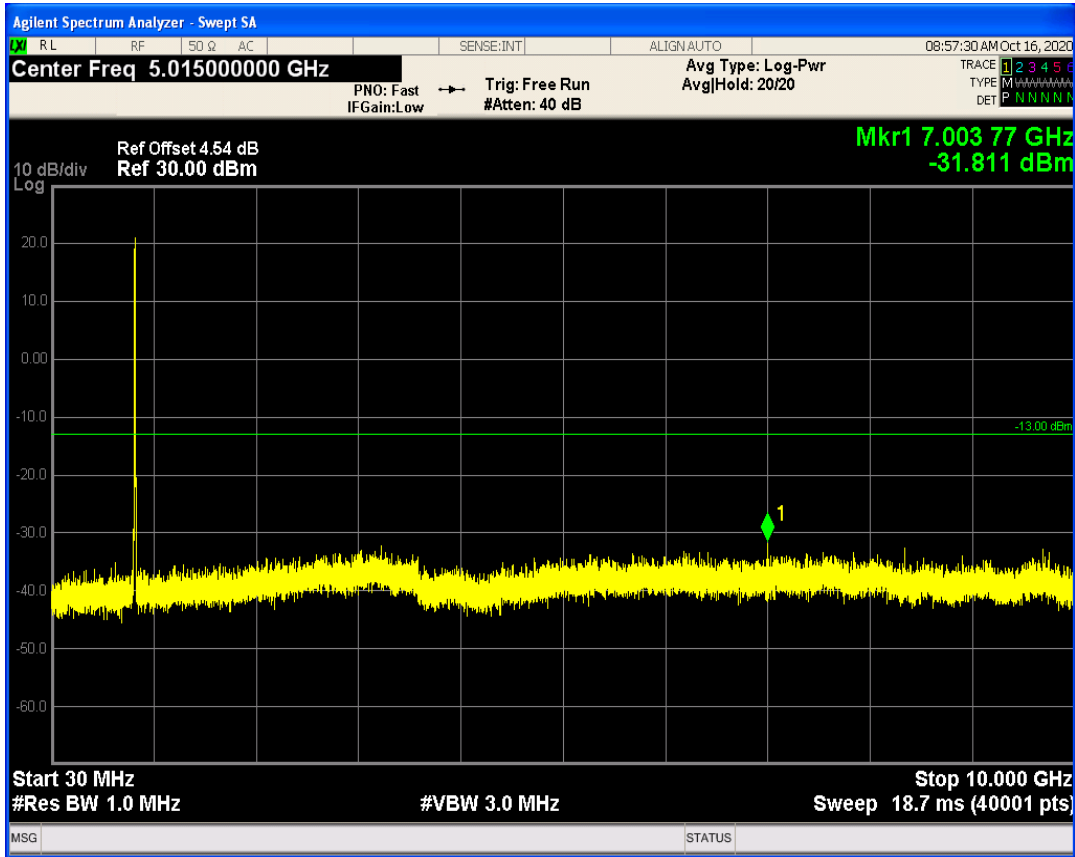

LTE Band5 QAM16 BW=10MHz Channel=20450 RB Size=50 Position=#0

LTE Band5 QPSK BW=10MHz Channel=20525 RB Size=1 Position=#0

LTE Band5 QPSK BW=10MHz Channel=20525 RB Size=50 Position=#0

LTE Band5 QAM16 BW=10MHz Channel=20525 RB Size=50 Position=#0

LTE Band5 QAM16 BW=10MHz Channel=20525 RB Size=1 Position=#0

LTE Band5 QPSK BW=10MHz Channel=20600 RB Size=1 Position=#0

LTE Band5 QPSK BW=10MHz Channel=20600 RB Size=50 Position=#0

LTE Band5 QAM16 BW=10MHz Channel=20600 RB Size=50 Position=#0

LTE Band5 QAM16 BW=10MHz Channel=20600 RB Size=1 Position=#0

LTE Band66 QPSK BW=1.4MHz Channel=131979 RB Size=1 Position=#0

LTE Band66 QPSK BW=1.4MHz Channel=131979 RB Size=6 Position=#0

LTE Band66 QAM16 BW=1.4MHz Channel=131979 RB Size=1 Position=#0