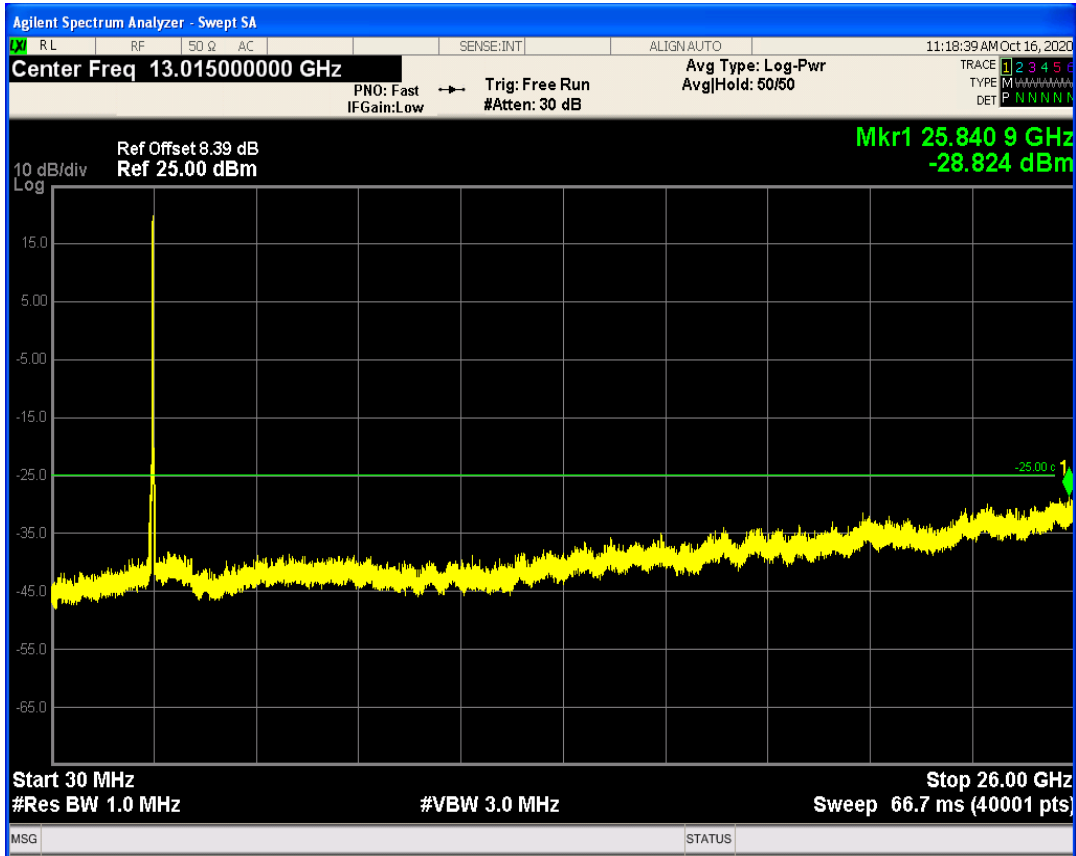

LTE Band41 QAM16 BW=15MHz Channel=41515 RB Size=75 Position=#0

LTE Band41 QPSK BW=20MHz Channel=39750 RB Size=1 Position=#0

LTE Band41 QAM16 BW=20MHz Channel=39750 RB Size=1 Position=#0

LTE Band41 QPSK BW=20MHz Channel=39750 RB Size=100 Position=#0

LTE Band41 QAM16 BW=20MHz Channel=39750 RB Size=100 Position=#0

LTE Band41 QPSK BW=20MHz Channel=40620 RB Size=1 Position=#0

LTE Band41 QAM16 BW=20MHz Channel=40620 RB Size=1 Position=#0

LTE Band41 QPSK BW=20MHz Channel=40620 RB Size=100 Position=#0

LTE Band41 QAM16 BW=20MHz Channel=40620 RB Size=100 Position=#0

LTE Band41 QPSK BW=20MHz Channel=41490 RB Size=1 Position=#0

LTE Band41 QAM16 BW=20MHz Channel=41490 RB Size=1 Position=#0

LTE Band41 QPSK BW=20MHz Channel=41490 RB Size=100 Position=#0

LTE Band41 QAM16 BW=20MHz Channel=41490 RB Size=100 Position=#0