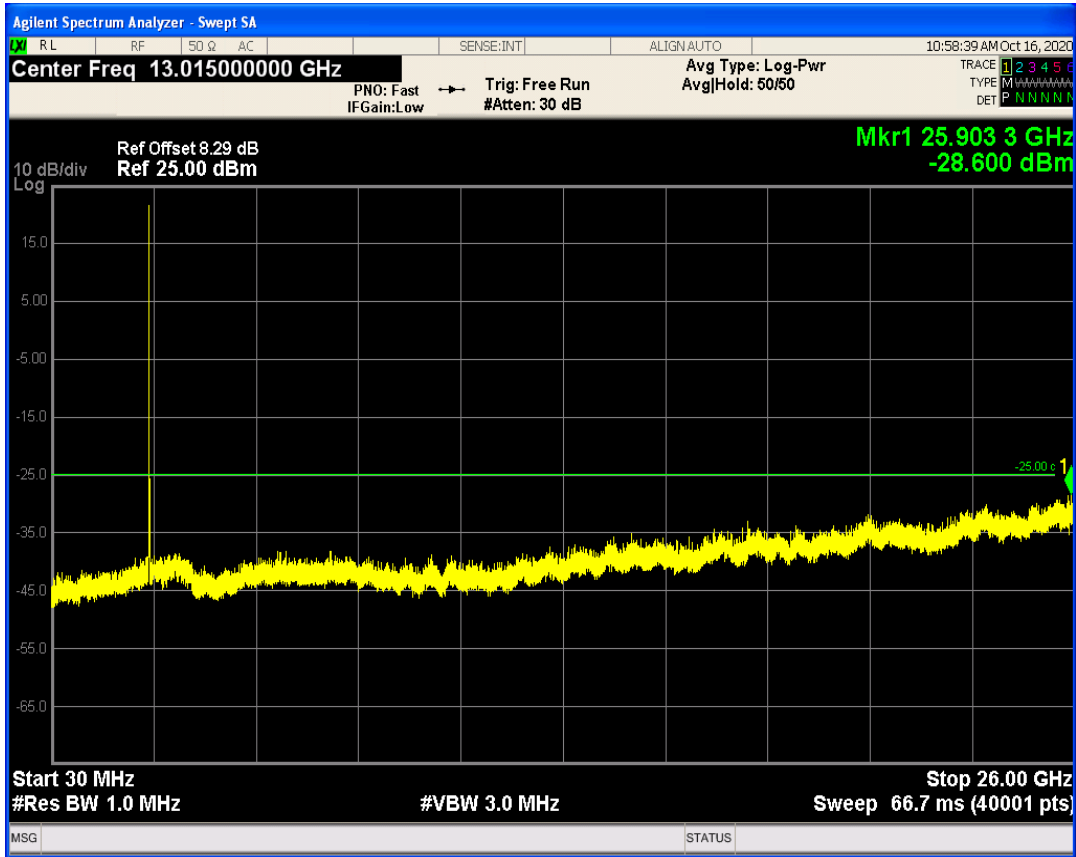

LTE Band66 QAM16 BW=20MHz Channel=132072 RB Size=100 Position=#0

LTE Band66 QPSK BW=20MHz Channel=132572 RB Size=100 Position=#0

LTE Band66 QPSK BW=20MHz Channel=132572 RB Size=1 Position=#0

LTE Band66 QAM16 BW=20MHz Channel=132572 RB Size=1 Position=#0

LTE Band66 QAM16 BW=20MHz Channel=132572 RB Size=100 Position=#0

LTE Band41 QPSK BW=5MHz Channel=39675 RB Size=1 Position=#0

LTE Band41 QPSK BW=5MHz Channel=39675 RB Size=25 Position=#0

LTE Band41 QAM16 BW=5MHz Channel=39675 RB Size=1 Position=#0

LTE Band41 QAM16 BW=5MHz Channel=39675 RB Size=25 Position=#0

LTE Band41 QPSK BW=5MHz Channel=40620 RB Size=1 Position=#0

LTE Band41 QPSK BW=5MHz Channel=40620 RB Size=25 Position=#0

LTE Band41 QAM16 BW=5MHz Channel=40620 RB Size=1 Position=#0