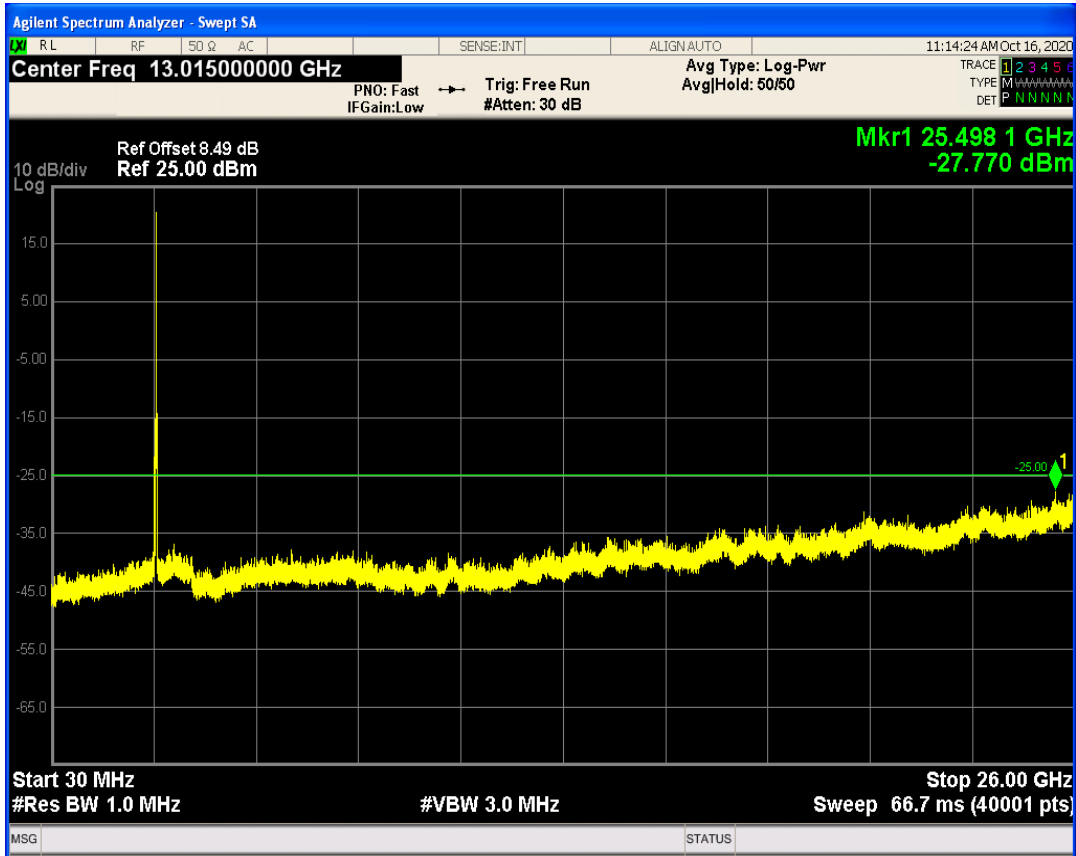

LTE Band41 QAM16 BW=10MHz Channel=41540 RB Size=50 Position=#0

LTE Band41 QPSK BW=15MHz Channel=39725 RB Size=75 Position=#0

LTE Band41 QPSK BW=15MHz Channel=39725 RB Size=1 Position=#0

LTE Band41 QAM16 BW=15MHz Channel=39725 RB Size=1 Position=#0

LTE Band41 QAM16 BW=15MHz Channel=39725 RB Size=75 Position=#0

LTE Band41 QPSK BW=15MHz Channel=40620 RB Size=1 Position=#0

LTE Band41 QPSK BW=15MHz Channel=40620 RB Size=75 Position=#0

LTE Band41 QAM16 BW=15MHz Channel=40620 RB Size=1 Position=#0

LTE Band41 QAM16 BW=15MHz Channel=40620 RB Size=75 Position=#0

LTE Band41 QPSK BW=15MHz Channel=41515 RB Size=75 Position=#0

LTE Band41 QPSK BW=15MHz Channel=41515 RB Size=1 Position=#0

LTE Band41 QAM16 BW=15MHz Channel=41515 RB Size=1 Position=#0