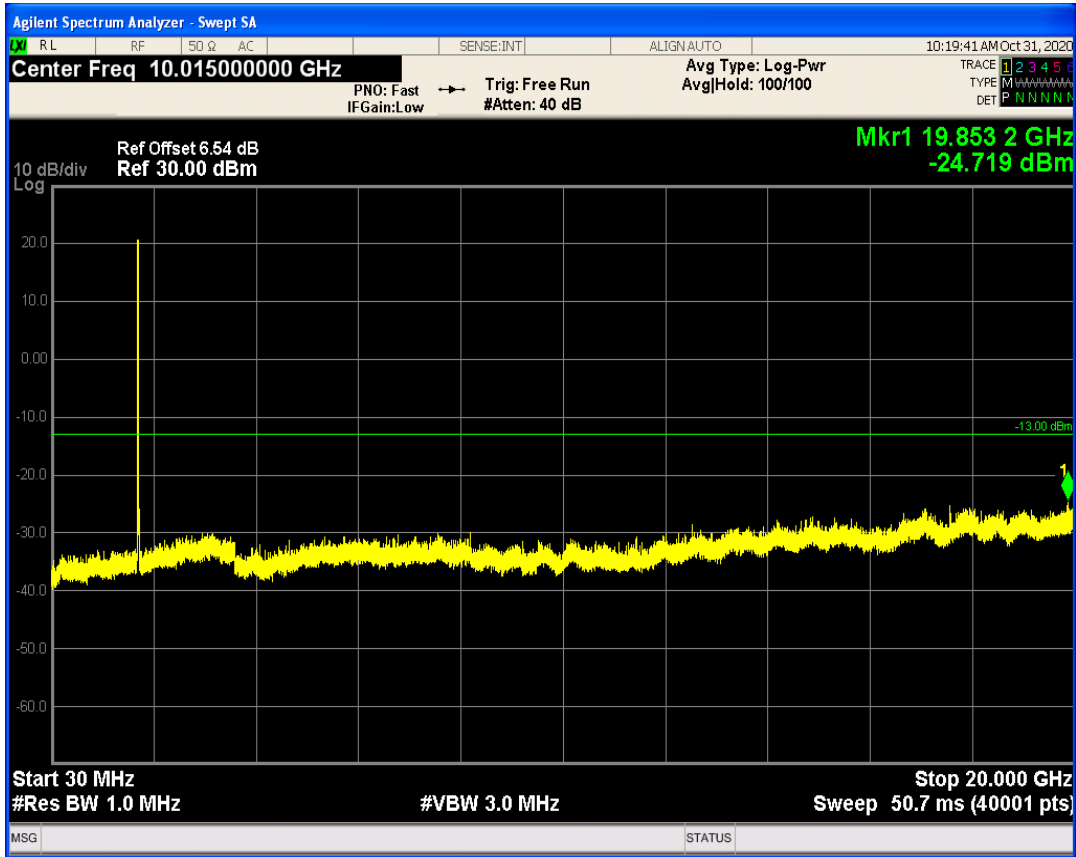

LTE Band66 QAM16 BW=5MHz Channel=131997 RB Size=25 Position=#0

LTE Band66 QPSK BW=5MHz Channel=132647 RB Size=1 Position=#0

LTE Band66 QPSK BW=5MHz Channel=132647 RB Size=25 Position=#0

LTE Band66 QAM16 BW=5MHz Channel=132647 RB Size=1 Position=#0

LTE Band66 QAM16 BW=5MHz Channel=132647 RB Size=25 Position=#0

LTE Band66 QPSK BW=10MHz Channel=132022 RB Size=1 Position=#0

LTE Band66 QPSK BW=10MHz Channel=132022 RB Size=50 Position=#0

LTE Band66 QAM16 BW=10MHz Channel=132022 RB Size=1 Position=#0