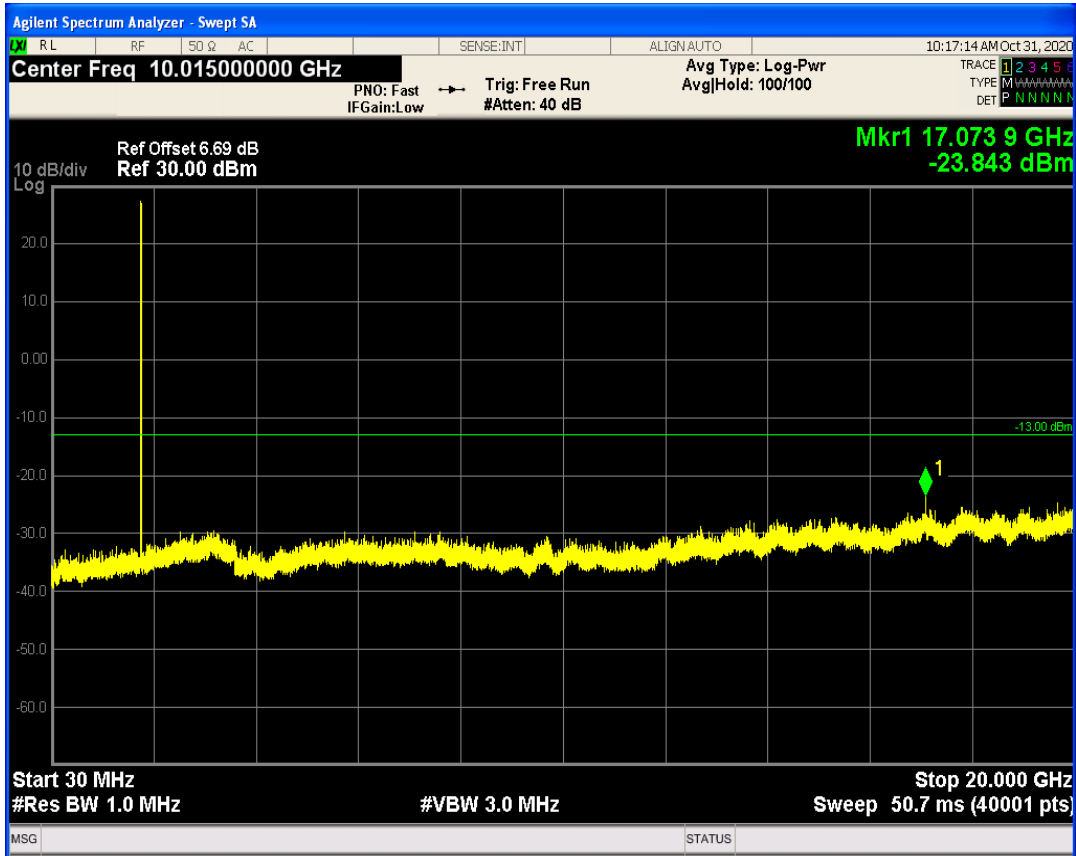

LTE Band66 QAM16 BW=3MHz Channel=132657 RB Size=15 Position=#0

LTE Band66 QPSK BW=5MHz Channel=131997 RB Size=1 Position=#0

LTE Band66 QPSK BW=5MHz Channel=131997 RB Size=25 Position=#0

LTE Band66 QAM16 BW=5MHz Channel=131997 RB Size=1 Position=#0

LTE Band66 QAM16 BW=5MHz Channel=131997 RB Size=25 Position=#0

LTE Band66 QPSK BW=5MHz Channel=132647 RB Size=1 Position=#0

LTE Band66 QPSK BW=5MHz Channel=132647 RB Size=25 Position=#0

LTE Band66 QAM16 BW=5MHz Channel=132647 RB Size=1 Position=#0

LTE Band66 QAM16 BW=5MHz Channel=132647 RB Size=25 Position=#0

LTE Band66 QPSK BW=10MHz Channel=132022 RB Size=1 Position=#0

LTE Band66 QPSK BW=10MHz Channel=132022 RB Size=50 Position=#0

LTE Band66 QAM16 BW=10MHz Channel=132022 RB Size=1 Position=#0