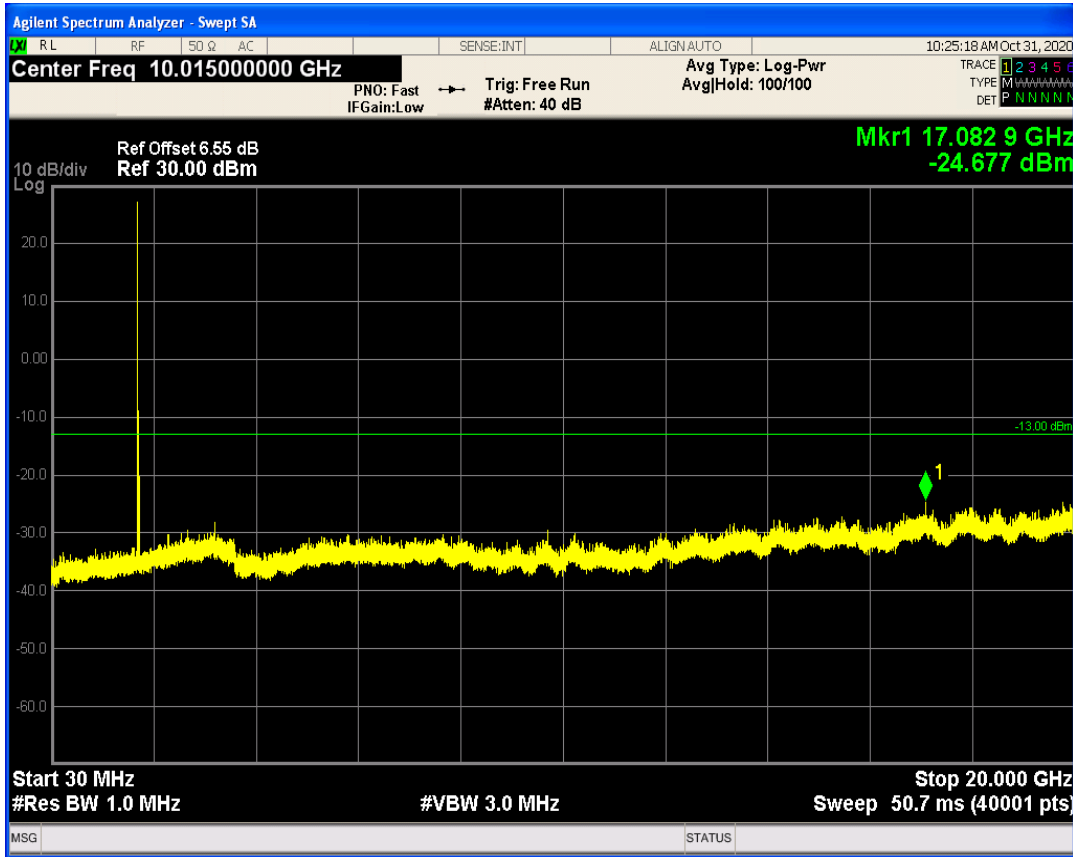

LTE Band66 QAM16 BW=5MHz Channel=132647 RB Size=25 Position=#0

LTE Band66 QPSK BW=10MHz Channel=132022 RB Size=1 Position=#0

LTE Band66 QPSK BW=10MHz Channel=132022 RB Size=50 Position=#0

LTE Band66 QAM16 BW=10MHz Channel=132022 RB Size=1 Position=#0

LTE Band66 QAM16 BW=10MHz Channel=132022 RB Size=50 Position=#0

LTE Band66 QPSK BW=10MHz Channel=132622 RB Size=1 Position=#0

LTE Band66 QPSK BW=10MHz Channel=132622 RB Size=50 Position=#0

LTE Band66 QAM16 BW=10MHz Channel=132622 RB Size=1 Position=#0

LTE Band66 QAM16 BW=10MHz Channel=132622 RB Size=50 Position=#0

LTE Band66 QPSK BW=15MHz Channel=132047 RB Size=75 Position=#0

LTE Band66 QPSK BW=15MHz Channel=132047 RB Size=1 Position=#0

LTE Band66 QAM16 BW=15MHz Channel=132047 RB Size=1 Position=#0