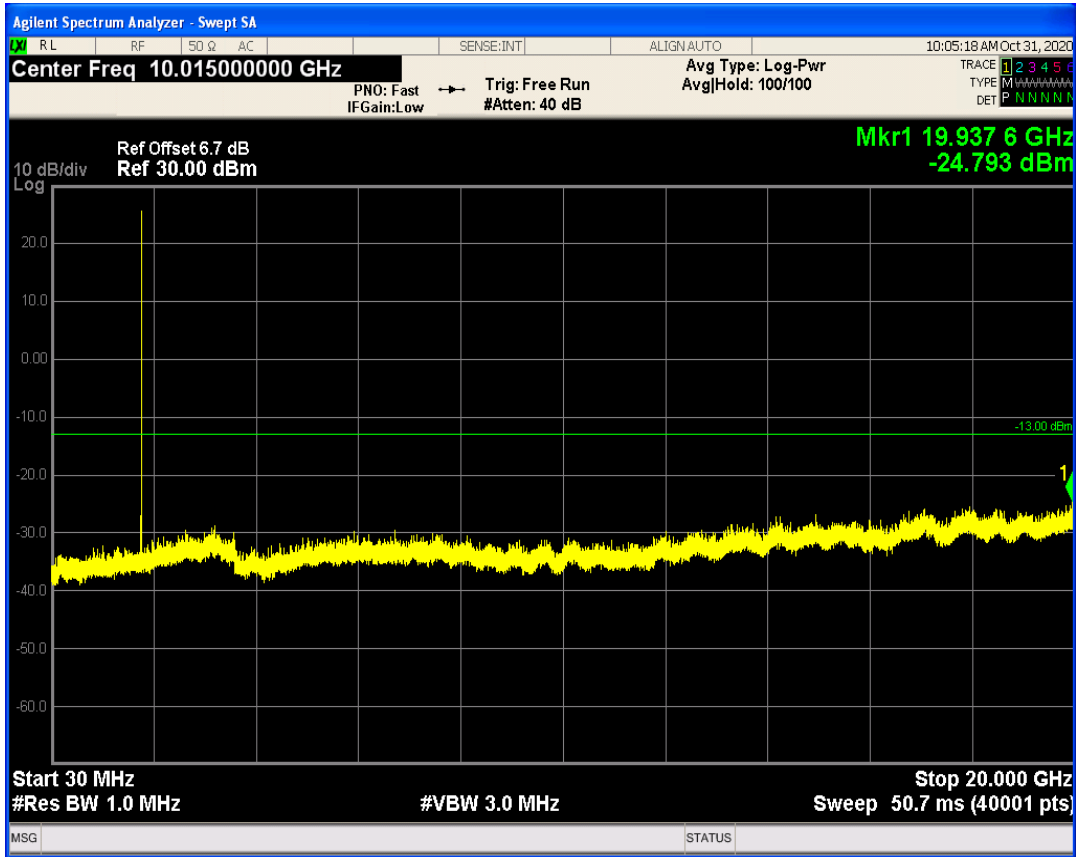

LTE Band5 QAM16 BW=10MHz Channel=20600 RB Size=1 Position=#0

LTE Band66 QPSK BW=1.4MHz Channel=131979 RB Size=1 Position=#0

LTE Band66 QPSK BW=1.4MHz Channel=131979 RB Size=6 Position=#0

LTE Band66 QAM16 BW=1.4MHz Channel=131979 RB Size=1 Position=#0

LTE Band66 QAM16 BW=1.4MHz Channel=131979 RB Size=6 Position=#0

LTE Band66 QPSK BW=1.4MHz Channel=132665 RB Size=6 Position=#0

LTE Band66 QPSK BW=1.4MHz Channel=132665 RB Size=1 Position=#0

LTE Band66 QAM16 BW=1.4MHz Channel=132665 RB Size=1 Position=#0

LTE Band66 QAM16 BW=1.4MHz Channel=132665 RB Size=6 Position=#0

LTE Band66 QPSK BW=3MHz Channel=131987 RB Size=1 Position=#0

LTE Band66 QPSK BW=3MHz Channel=131987 RB Size=15 Position=#0

LTE Band66 QAM16 BW=3MHz Channel=131987 RB Size=1 Position=#0