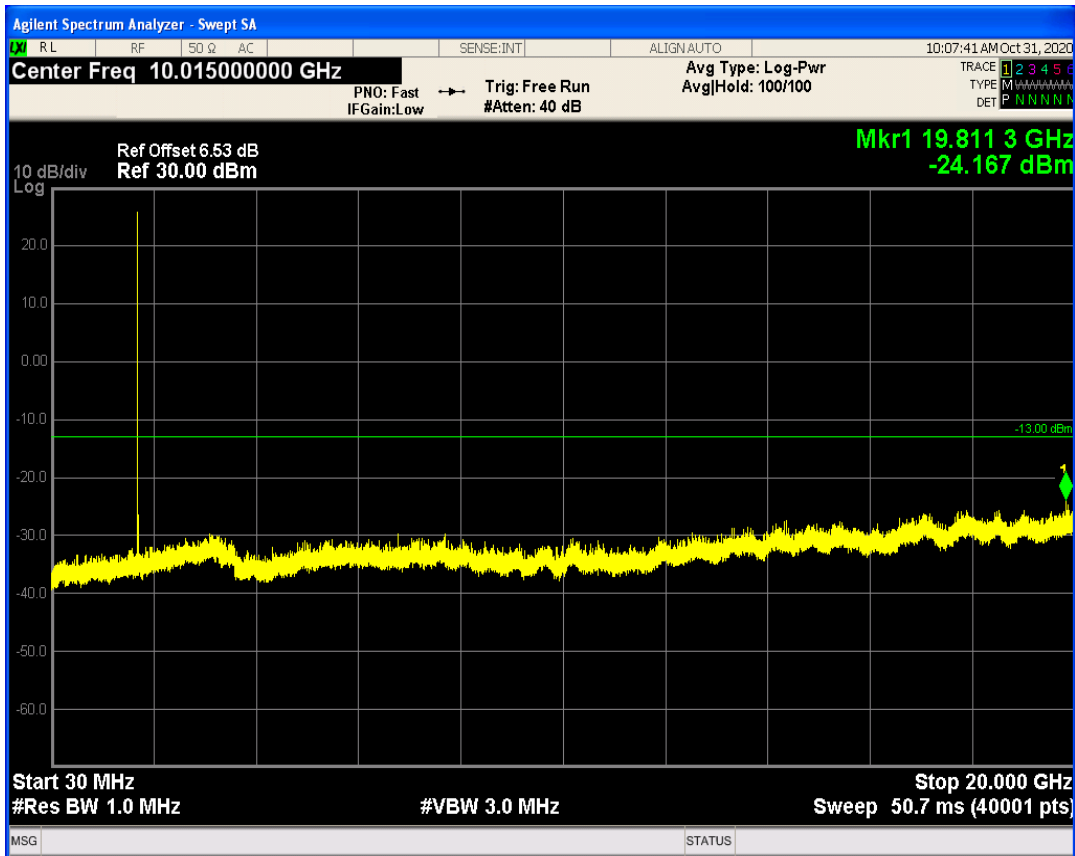

LTE Band66 QAM16 BW=1.4MHz Channel=131979 RB Size=6 Position=#0

LTE Band66 QPSK BW=1.4MHz Channel=132665 RB Size=6 Position=#0

LTE Band66 QPSK BW=1.4MHz Channel=132665 RB Size=1 Position=#0

LTE Band66 QAM16 BW=1.4MHz Channel=132665 RB Size=1 Position=#0

LTE Band66 QAM16 BW=1.4MHz Channel=132665 RB Size=6 Position=#0

LTE Band66 QPSK BW=3MHz Channel=131987 RB Size=1 Position=#0

LTE Band66 QPSK BW=3MHz Channel=131987 RB Size=15 Position=#0

LTE Band66 QAM16 BW=3MHz Channel=131987 RB Size=1 Position=#0

LTE Band66 QAM16 BW=3MHz Channel=131987 RB Size=15 Position=#0

LTE Band66 QPSK BW=3MHz Channel=132657 RB Size=1 Position=#0

LTE Band66 QPSK BW=3MHz Channel=132657 RB Size=15 Position=#0

LTE Band66 QAM16 BW=3MHz Channel=132657 RB Size=1 Position=#0