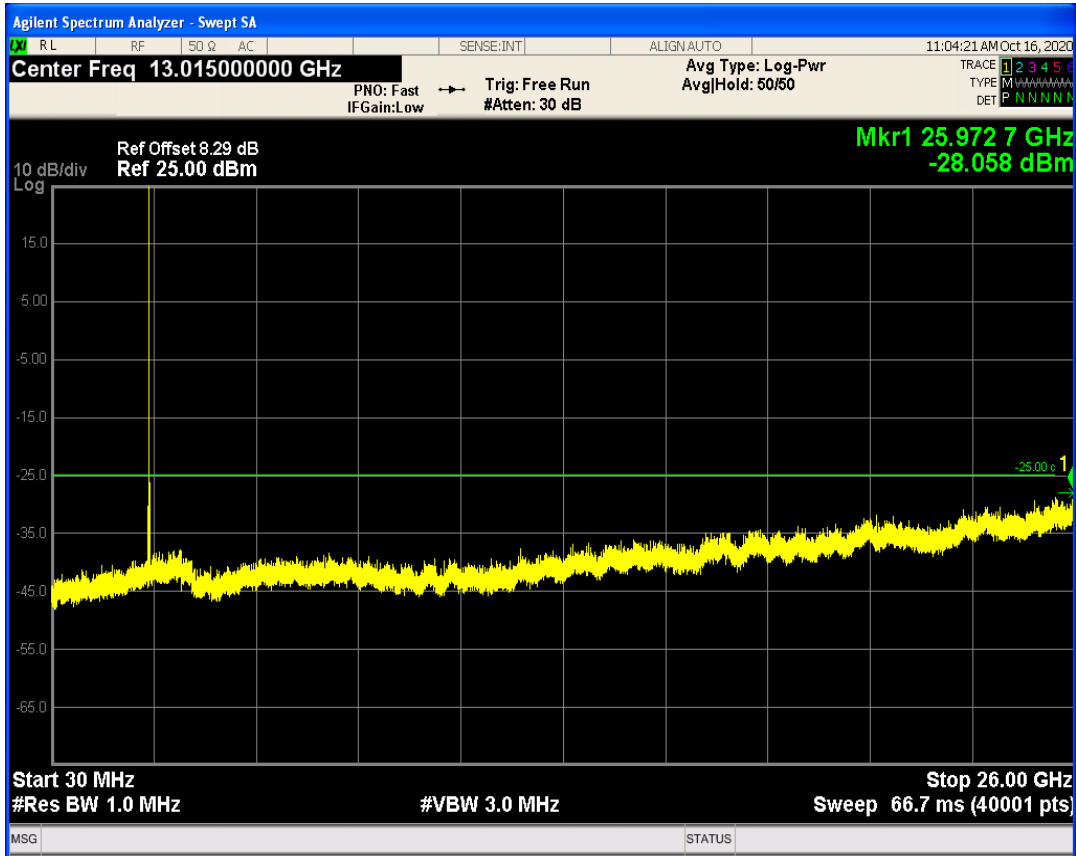

LTE Band41 QAM16 BW=5MHz Channel=41565 RB Size=25 Position=#0

LTE Band41 QPSK BW=10MHz Channel=39700 RB Size=50 Position=#0

LTE Band41 QPSK BW=10MHz Channel=39700 RB Size=1 Position=#0

LTE Band41 QAM16 BW=10MHz Channel=39700 RB Size=1 Position=#0

LTE Band41 QAM16 BW=10MHz Channel=39700 RB Size=50 Position=#0

LTE Band41 QPSK BW=10MHz Channel=40620 RB Size=1 Position=#0

LTE Band41 QPSK BW=10MHz Channel=40620 RB Size=50 Position=#0

LTE Band41 QAM16 BW=10MHz Channel=40620 RB Size=1 Position=#0