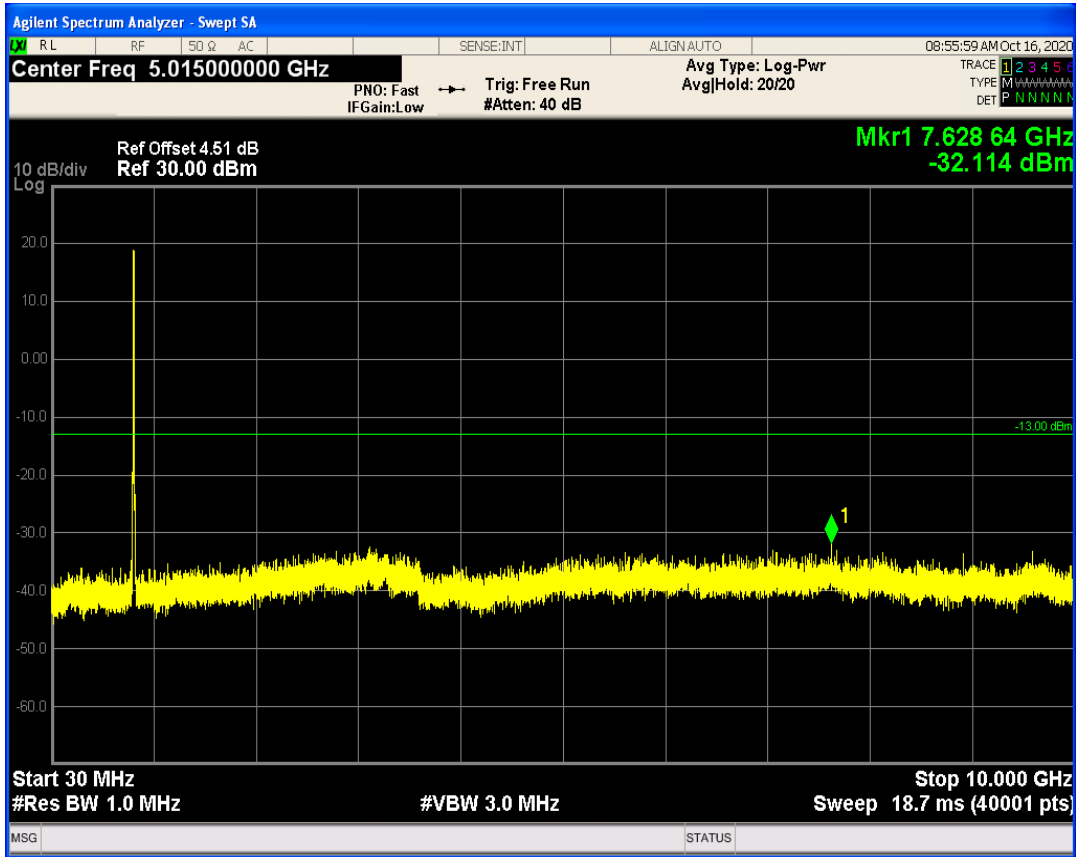

LTE Band5 QAM16 BW=10MHz Channel=20450 RB Size=50 Position=#0

LTE Band5 QPSK BW=10MHz Channel=20525 RB Size=1 Position=#0

LTE Band5 QPSK BW=10MHz Channel=20525 RB Size=50 Position=#0

LTE Band5 QAM16 BW=10MHz Channel=20525 RB Size=50 Position=#0

LTE Band5 QAM16 BW=10MHz Channel=20525 RB Size=1 Position=#0

LTE Band5 QPSK BW=10MHz Channel=20600 RB Size=1 Position=#0

LTE Band5 QPSK BW=10MHz Channel=20600 RB Size=50 Position=#0

LTE Band5 QAM16 BW=10MHz Channel=20600 RB Size=50 Position=#0

LTE Band5 QAM16 BW=10MHz Channel=20600 RB Size=1 Position=#0

LTE Band66 QPSK BW=1.4MHz Channel=131979 RB Size=1 Position=#0

LTE Band66 QPSK BW=1.4MHz Channel=131979 RB Size=6 Position=#0

LTE Band66 QAM16 BW=1.4MHz Channel=131979 RB Size=1 Position=#0