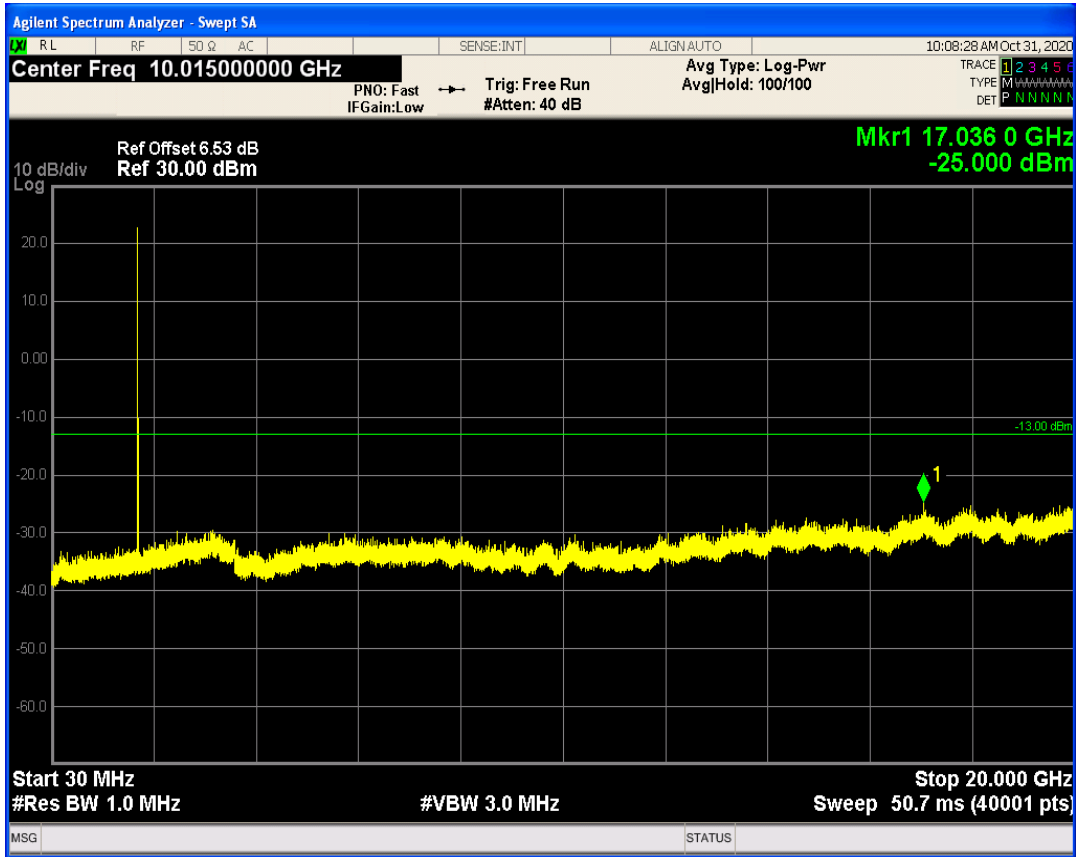

LTE Band66 QAM16 BW=1.4MHz Channel=131979 RB Size=6 Position=#0

LTE Band66 QPSK BW=1.4MHz Channel=132665 RB Size=6 Position=#0

LTE Band66 QPSK BW=1.4MHz Channel=132665 RB Size=1 Position=#0

LTE Band66 QAM16 BW=1.4MHz Channel=132665 RB Size=1 Position=#0

LTE Band66 QAM16 BW=1.4MHz Channel=132665 RB Size=6 Position=#0

LTE Band66 QPSK BW=3MHz Channel=131987 RB Size=1 Position=#0

LTE Band66 QPSK BW=3MHz Channel=131987 RB Size=15 Position=#0

LTE Band66 QAM16 BW=3MHz Channel=131987 RB Size=1 Position=#0

LTE Band66 QAM16 BW=3MHz Channel=131987 RB Size=15 Position=#0

LTE Band66 QPSK BW=3MHz Channel=132657 RB Size=1 Position=#0

LTE Band66 QPSK BW=3MHz Channel=132657 RB Size=15 Position=#0

LTE Band66 QAM16 BW=3MHz Channel=132657 RB Size=1 Position=#0