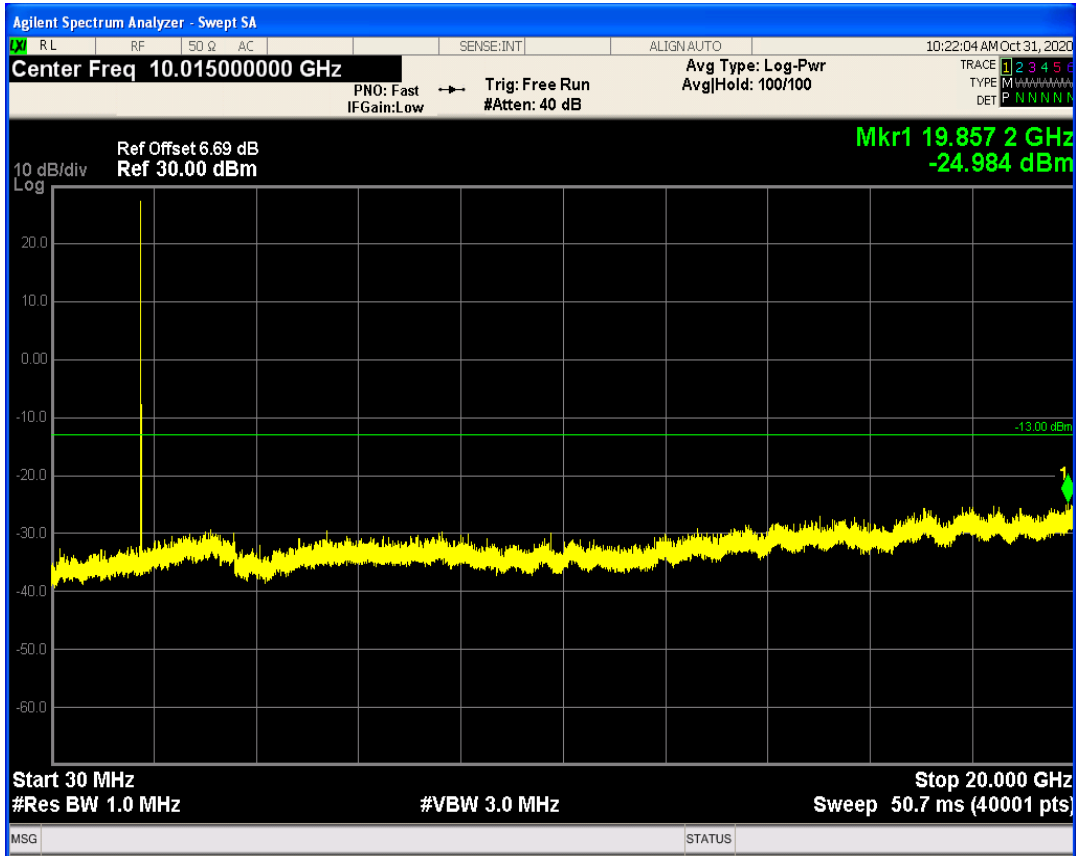

LTE Band66 QAM16 BW=5MHz Channel=131997 RB Size=25 Position=#0

LTE Band66 QPSK BW=5MHz Channel=132647 RB Size=1 Position=#0

LTE Band66 QPSK BW=5MHz Channel=132647 RB Size=25 Position=#0

LTE Band66 QAM16 BW=5MHz Channel=132647 RB Size=1 Position=#0

LTE Band66 QAM16 BW=5MHz Channel=132647 RB Size=25 Position=#0

LTE Band66 QPSK BW=10MHz Channel=132022 RB Size=1 Position=#0

LTE Band66 QPSK BW=10MHz Channel=132022 RB Size=50 Position=#0

LTE Band66 QAM16 BW=10MHz Channel=132022 RB Size=1 Position=#0

LTE Band66 QAM16 BW=10MHz Channel=132022 RB Size=50 Position=#0

LTE Band66 QPSK BW=10MHz Channel=132622 RB Size=1 Position=#0

LTE Band66 QPSK BW=10MHz Channel=132622 RB Size=50 Position=#0

LTE Band66 QAM16 BW=10MHz Channel=132622 RB Size=1 Position=#0