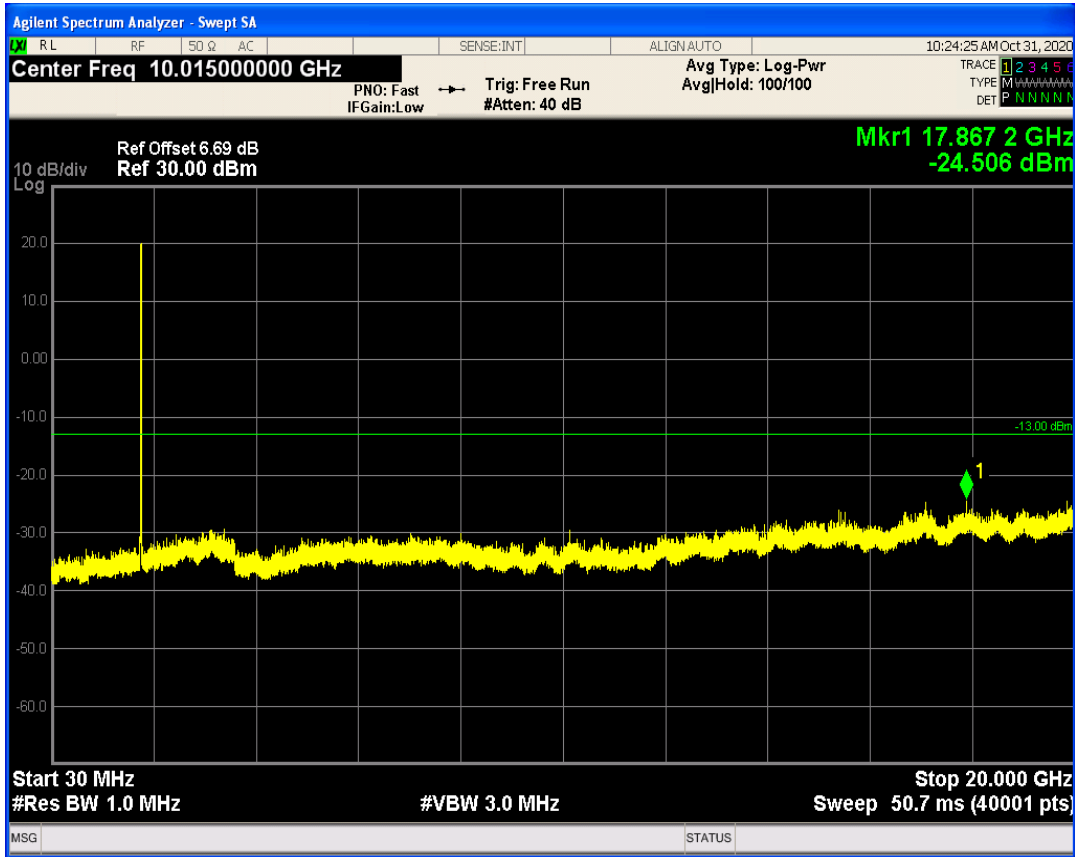

LTE Band66 QAM16 BW=10MHz Channel=132022 RB Size=50 Position=#0

LTE Band66 QPSK BW=10MHz Channel=132622 RB Size=1 Position=#0

LTE Band66 QPSK BW=10MHz Channel=132622 RB Size=50 Position=#0

LTE Band66 QAM16 BW=10MHz Channel=132622 RB Size=1 Position=#0

LTE Band66 QAM16 BW=10MHz Channel=132622 RB Size=50 Position=#0

LTE Band66 QPSK BW=15MHz Channel=132047 RB Size=75 Position=#0

LTE Band66 QPSK BW=15MHz Channel=132047 RB Size=1 Position=#0

LTE Band66 QAM16 BW=15MHz Channel=132047 RB Size=1 Position=#0