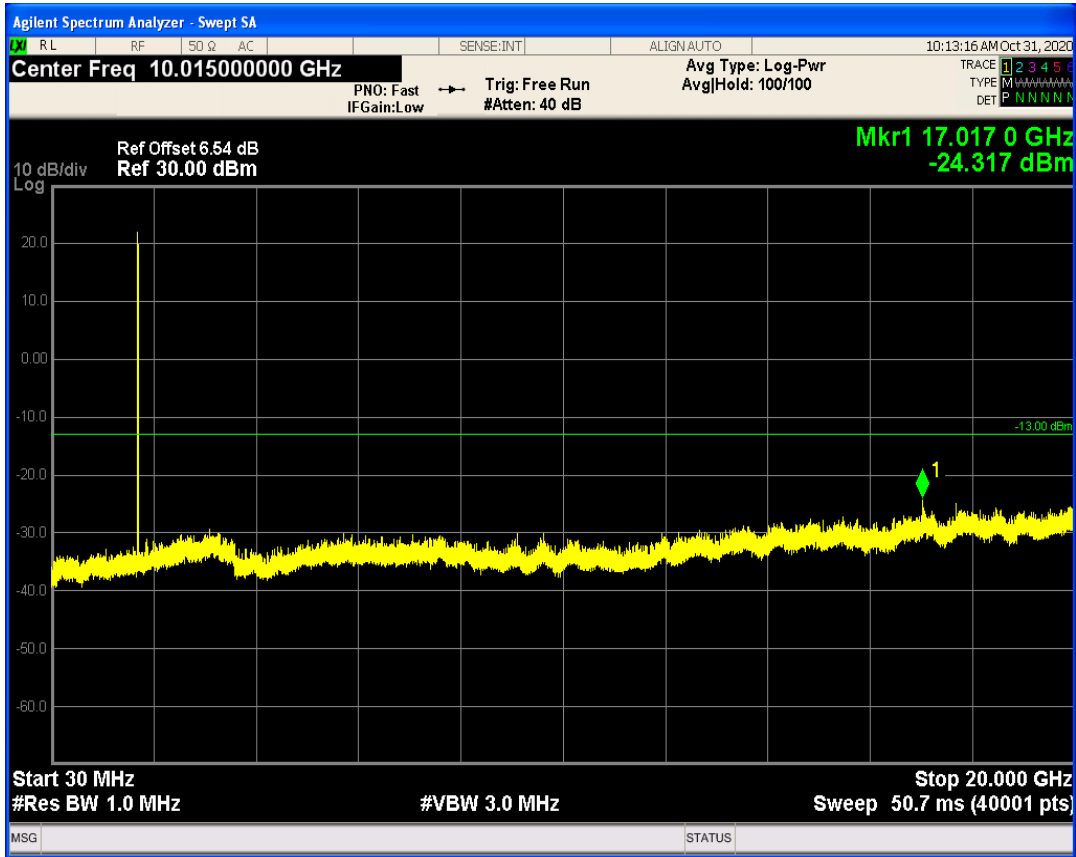

LTE Band66 QAM16 BW=1.4MHz Channel=132665 RB Size=6 Position=#0

LTE Band66 QPSK BW=3MHz Channel=131987 RB Size=1 Position=#0

LTE Band66 QPSK BW=3MHz Channel=131987 RB Size=15 Position=#0

LTE Band66 QAM16 BW=3MHz Channel=131987 RB Size=1 Position=#0

LTE Band66 QAM16 BW=3MHz Channel=131987 RB Size=15 Position=#0

LTE Band66 QPSK BW=3MHz Channel=132657 RB Size=1 Position=#0

LTE Band66 QPSK BW=3MHz Channel=132657 RB Size=15 Position=#0

LTE Band66 QAM16 BW=3MHz Channel=132657 RB Size=1 Position=#0

LTE Band66 QAM16 BW=3MHz Channel=132657 RB Size=15 Position=#0

LTE Band66 QPSK BW=5MHz Channel=131997 RB Size=1 Position=#0

LTE Band66 QPSK BW=5MHz Channel=131997 RB Size=25 Position=#0

LTE Band66 QAM16 BW=5MHz Channel=131997 RB Size=1 Position=#0