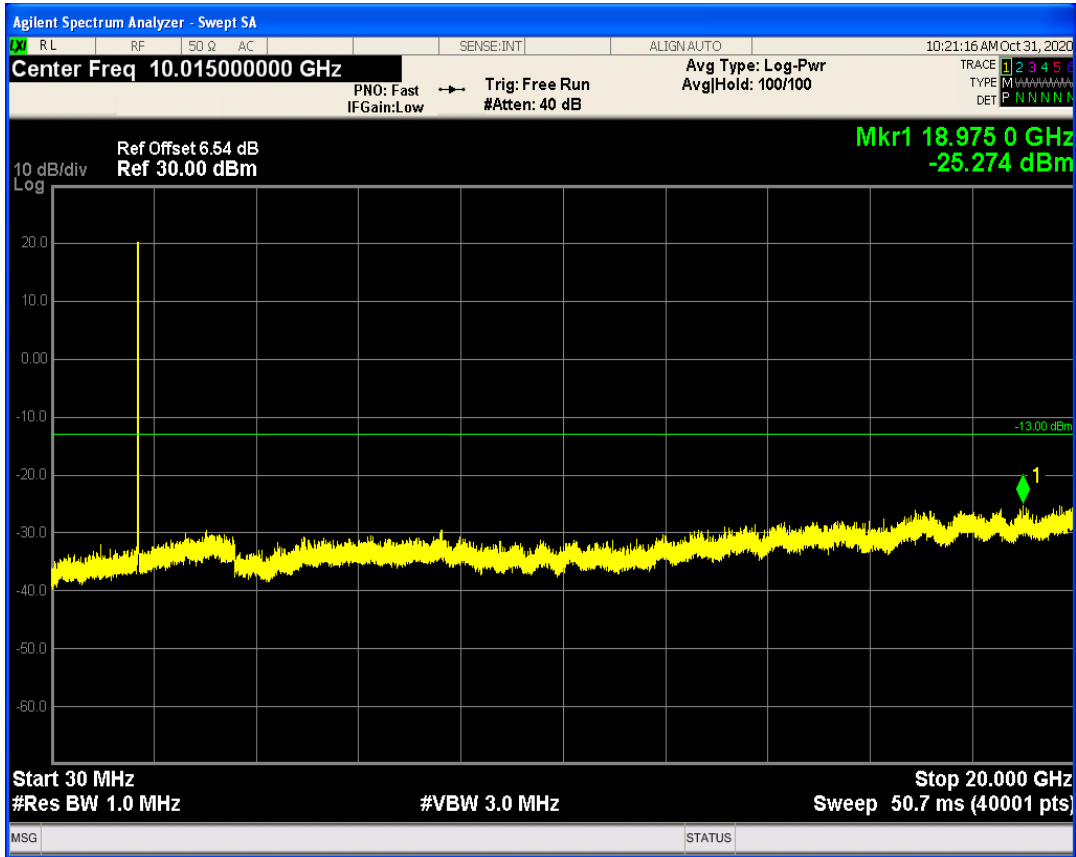

LTE Band66 QAM16 BW=5MHz Channel=132647 RB Size=25 Position=#0

LTE Band66 QPSK BW=10MHz Channel=132022 RB Size=1 Position=#0

LTE Band66 QPSK BW=10MHz Channel=132022 RB Size=50 Position=#0

LTE Band66 QAM16 BW=10MHz Channel=132022 RB Size=1 Position=#0

LTE Band66 QAM16 BW=10MHz Channel=132022 RB Size=50 Position=#0

LTE Band66 QPSK BW=10MHz Channel=132622 RB Size=1 Position=#0

LTE Band66 QPSK BW=10MHz Channel=132622 RB Size=50 Position=#0

LTE Band66 QAM16 BW=10MHz Channel=132622 RB Size=1 Position=#0