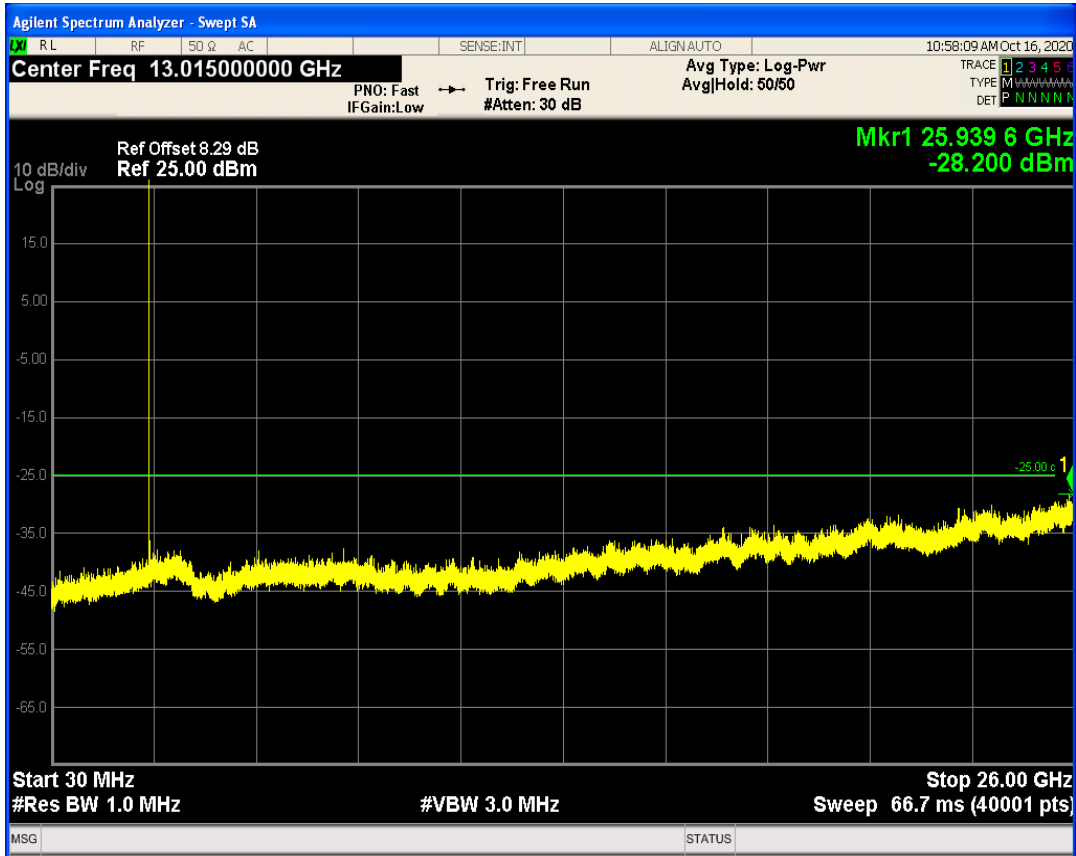

LTE Band66 QAM16 BW=20MHz Channel=132072 RB Size=100 Position=#0

LTE Band66 QPSK BW=20MHz Channel=132572 RB Size=100 Position=#0

LTE Band66 QPSK BW=20MHz Channel=132572 RB Size=1 Position=#0

LTE Band66 QAM16 BW=20MHz Channel=132572 RB Size=1 Position=#0

LTE Band66 QAM16 BW=20MHz Channel=132572 RB Size=100 Position=#0

LTE Band41 QPSK BW=5MHz Channel=39675 RB Size=1 Position=#0

LTE Band41 QPSK BW=5MHz Channel=39675 RB Size=25 Position=#0

LTE Band41 QAM16 BW=5MHz Channel=39675 RB Size=1 Position=#0

LTE Band41 QAM16 BW=5MHz Channel=39675 RB Size=25 Position=#0

LTE Band41 QPSK BW=5MHz Channel=40620 RB Size=1 Position=#0

LTE Band41 QPSK BW=5MHz Channel=40620 RB Size=25 Position=#0

LTE Band41 QAM16 BW=5MHz Channel=40620 RB Size=1 Position=#0