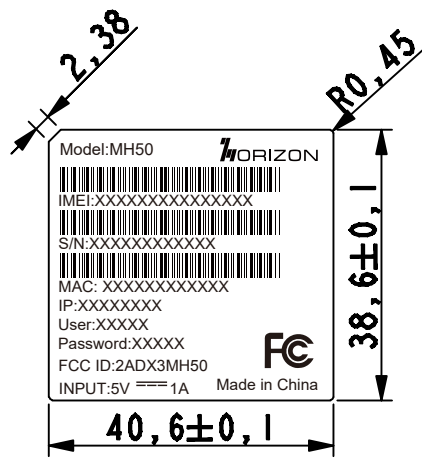

Device label:

Wifi key label:

Label's location