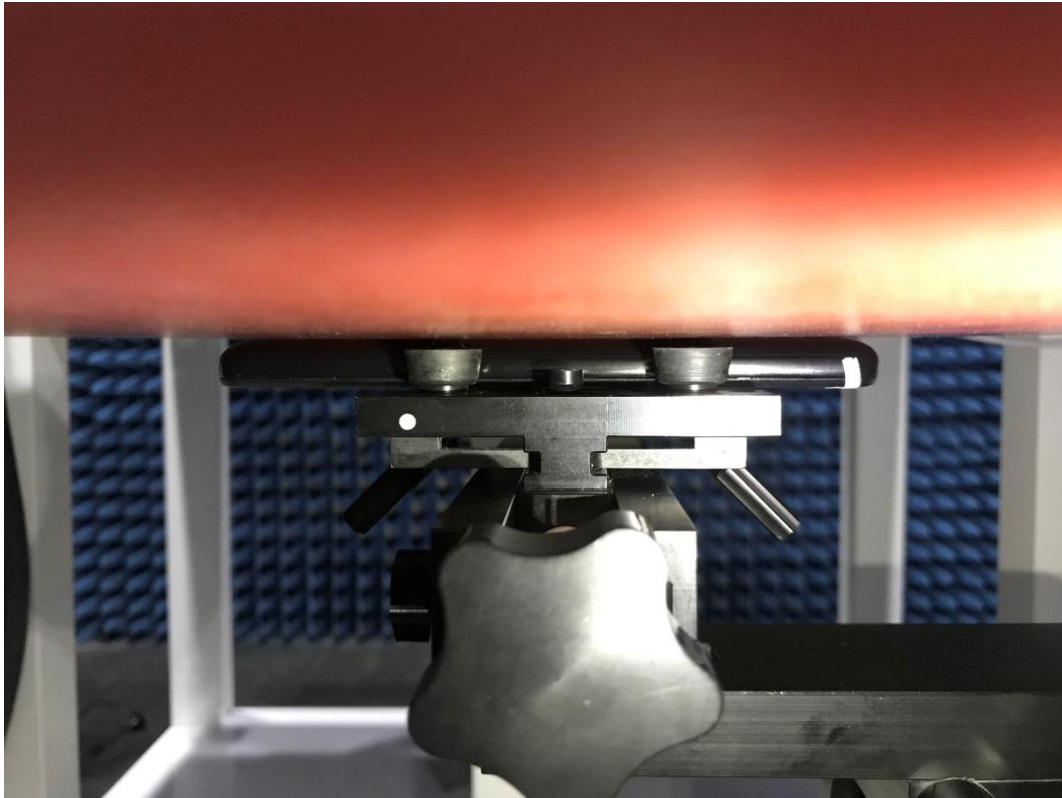

EUT Photos (Model: J9)

EUT Antenna Locations

SAR Test Setup Photos

Head

Right Cheek

Right Tilted

Left Cheek

Left Tilted

Body

Front side (10mm)

Back side(10mm)

Top side(10mm)

Bottom side(10mm)

Left side(10mm)

Right side(10mm)

Back side with headset(10mm)

EUT holder Perturbation Evaluation Test Setup Photos

DUT with device holder (DUT direct contact with the phantom)

DUT without device holder (DUT direct contact with the phantom)