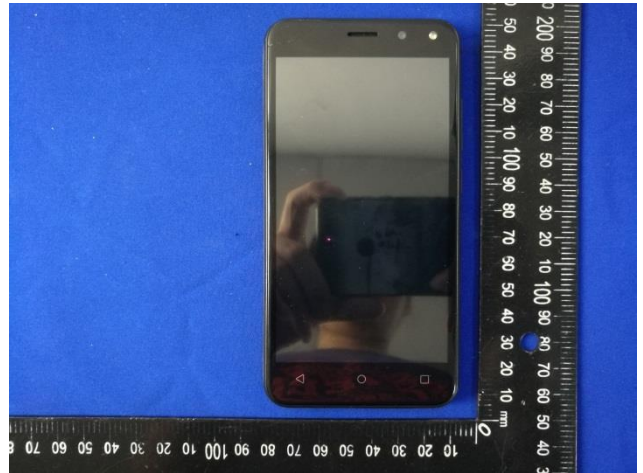

EUT Photos (Model: J9)

EUT Antenna Locations

SAR Test Setup Photos

Head

Right Cheek

Right Tilted

Left Cheek

Left Tilted

Body

Front side (10mm)

Back side(10mm)

Top side(10mm)

Bottom side(10mm)

Left side(10mm)

Right side(10mm)

Back side with headset(10mm)