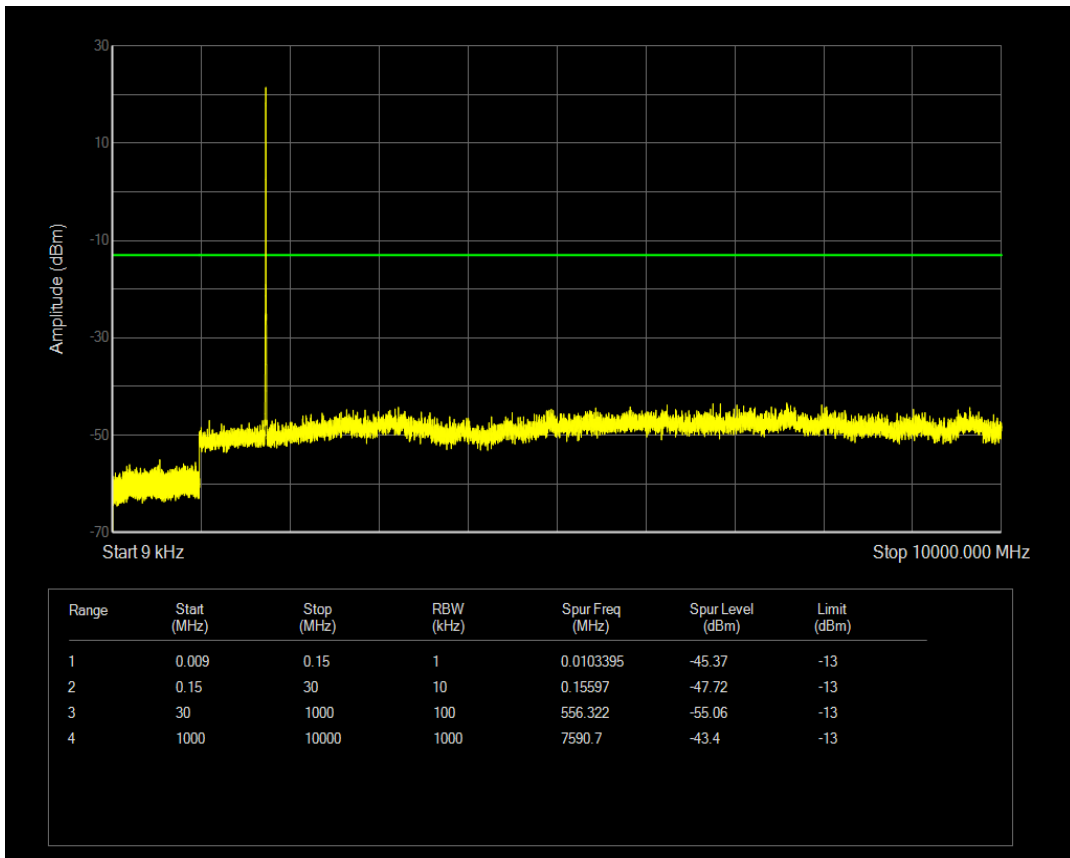

Band66 QPSK BW=3MHz Channel=132322 RB Size=15 Position=#0

Band66 QPSK BW=3MHz Channel=132322 RB Size=1 Position=#0