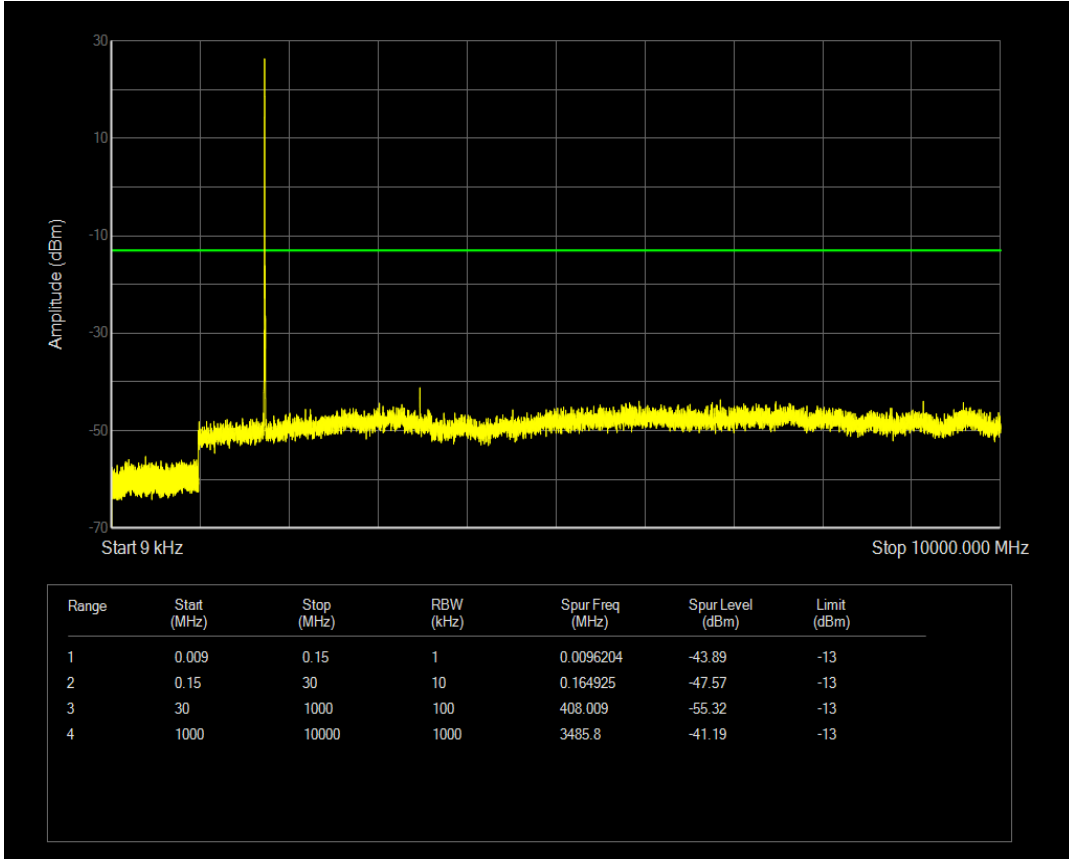

Band66 QPSK BW=5MHz Channel=132322 RB Size=1 Position=#0

Band66 QPSK BW=5MHz Channel=131997 RB Size=25 Position=#0