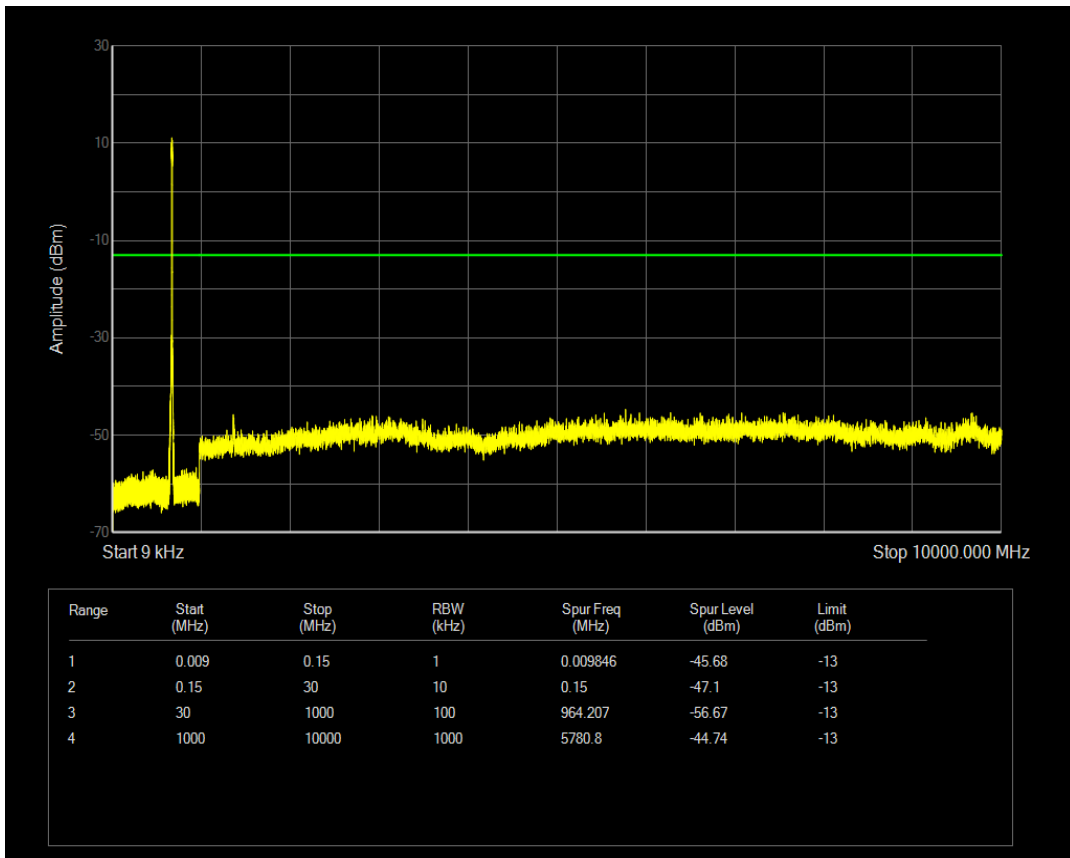

Band71 QAM16 BW=10MHz Channel=133422 RB Size=50 Position=#0

Band71 QAM16 BW=15MHz Channel=133197 RB Size=1 Position=#0