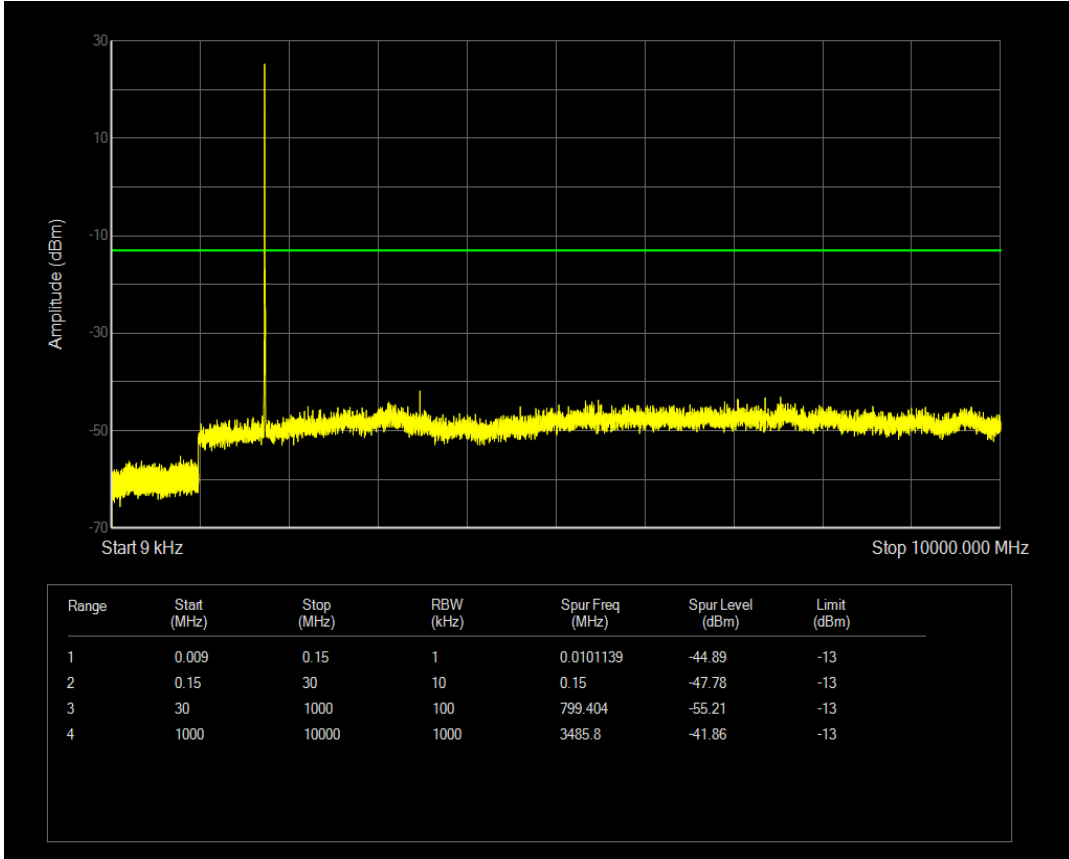

Band66 QPSK BW=1.4MHz Channel=131979 RB Size=6 Position=#0

Band66 QAM16 BW=5MHz Channel=132647 RB Size=1 Position=#0

Band66 QAM16 BW=5MHz Channel=131997 RB Size=25 Position=#0

Band66 QAM16 BW=5MHz Channel=132322 RB Size=1 Position=#0