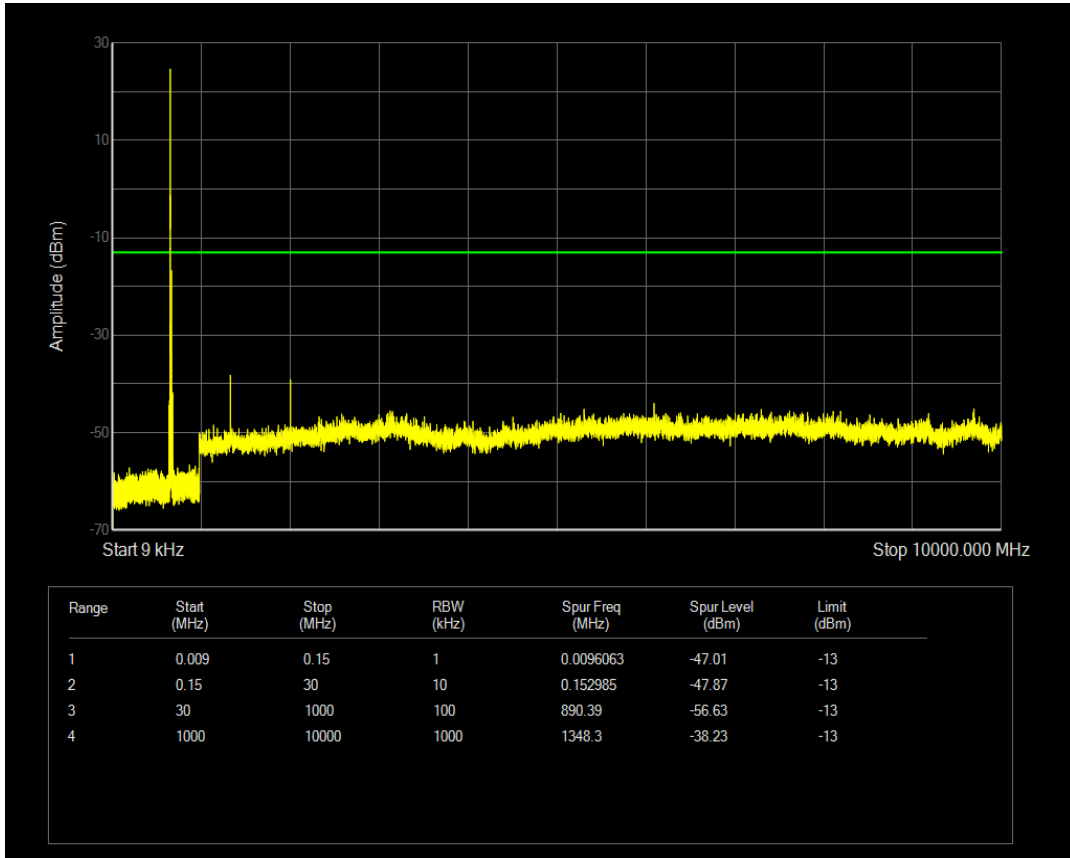

Band71 QAM16 BW=20MHz Channel=133322 RB Size=100 Position=#0

Band71 QAM16 BW=20MHz Channel=133322 RB Size=1 Position=#0

Band71 QAM16 BW=15MHz Channel=133397 RB Size=75 Position=#0

Band71 QAM16 BW=15MHz Channel=133297 RB Size=1 Position=#0