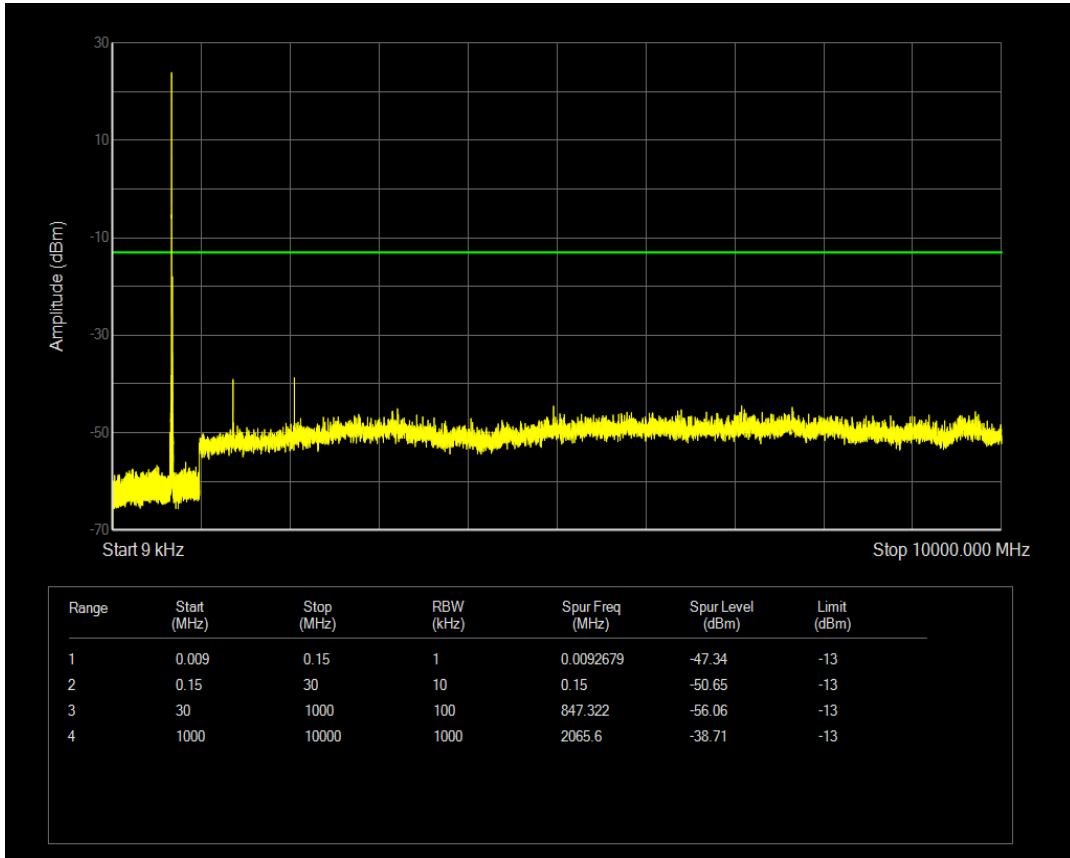

Band71 QAM16 BW=10MHz Channel=133422 RB Size=1 Position=#0

Band71 QAM16 BW=20MHz Channel=133222 RB Size=100 Position=#0