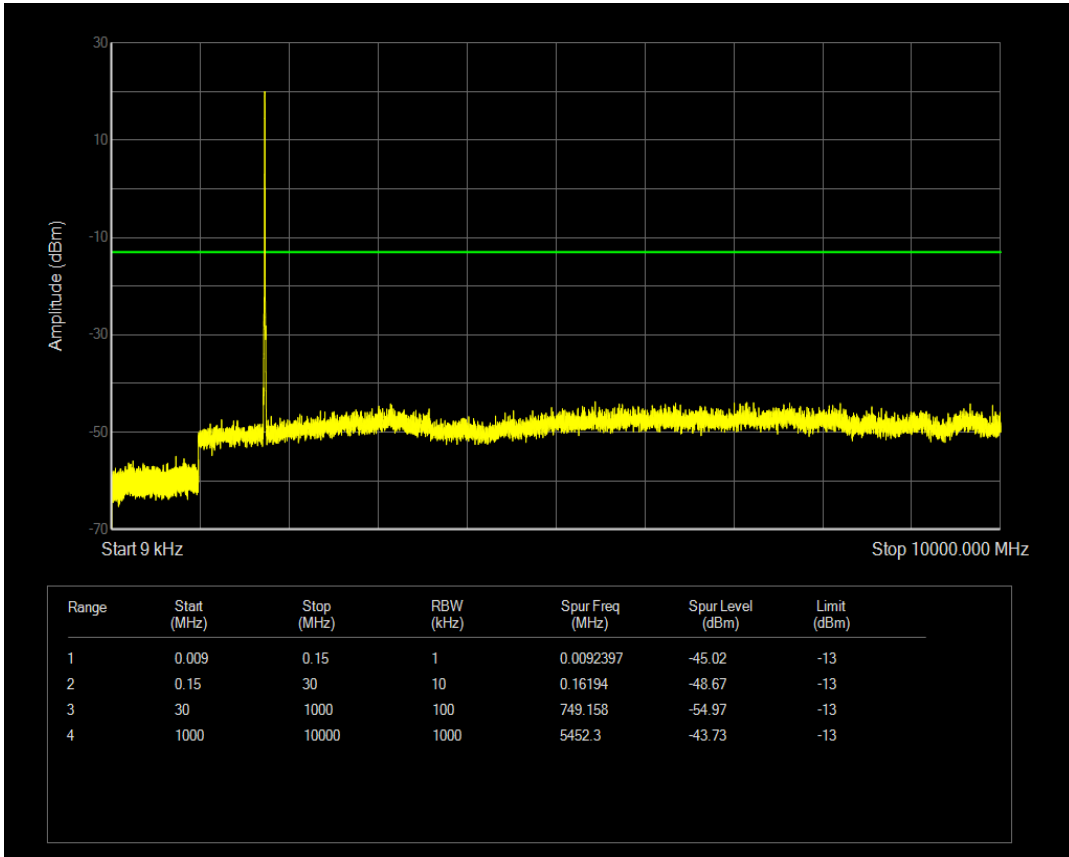

Band66 QAM16 BW=5MHz Channel=132322 RB Size=25 Position=#0

Band66 QPSK BW=10MHz Channel=132322 RB Size=1 Position=#0