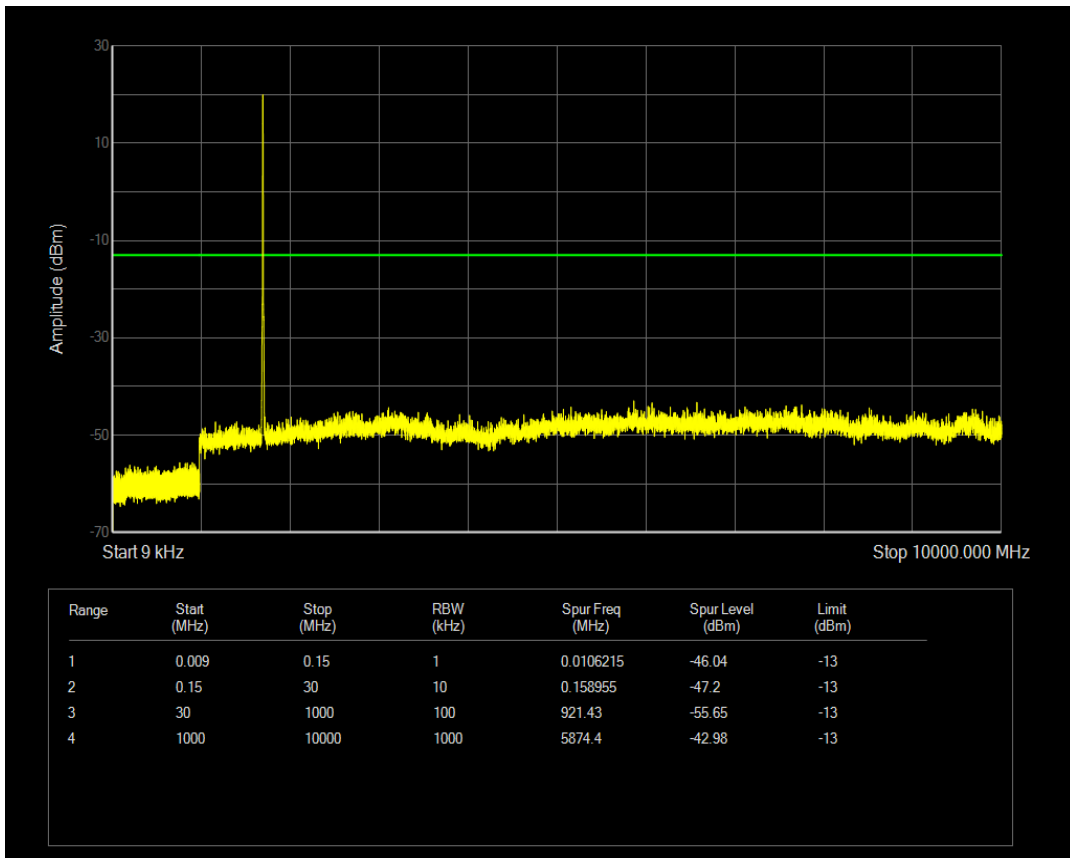

Band66 QAM16 BW=5MHz Channel=131997 RB Size=25 Position=#0

Band66 QAM16 BW=5MHz Channel=132322 RB Size=1 Position=#0