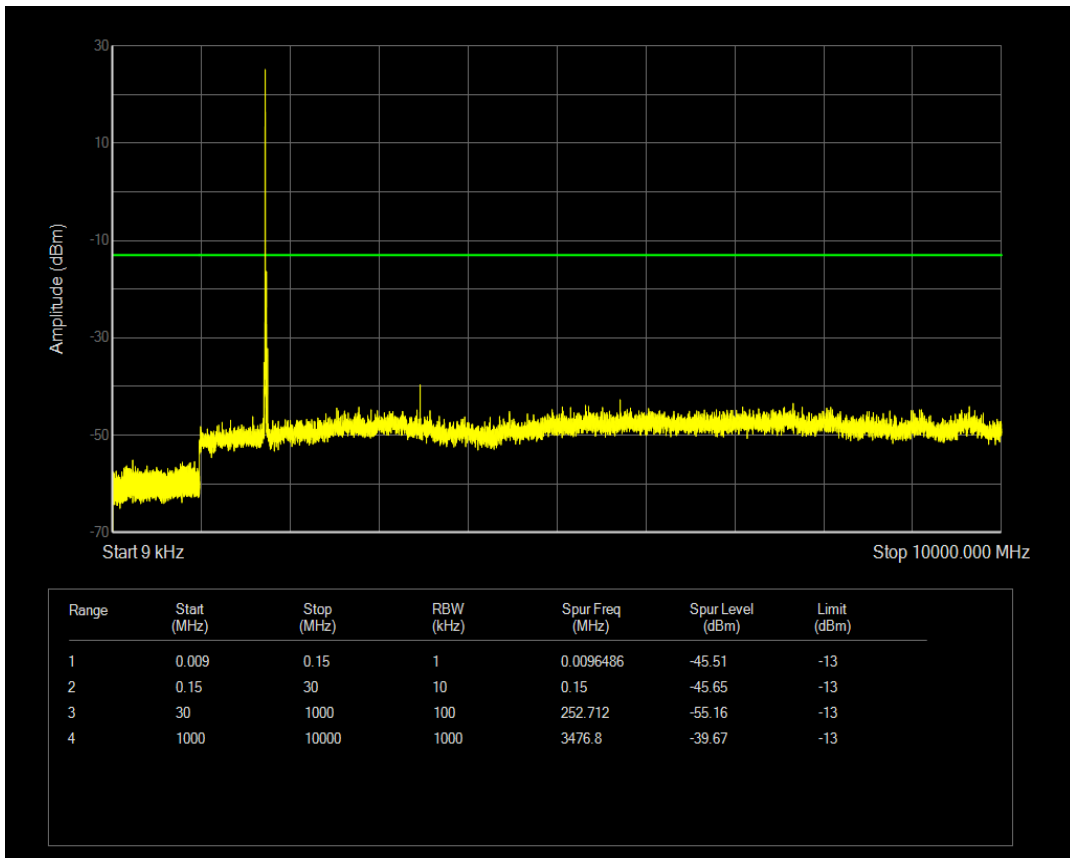

Band66 QAM16 BW=15MHz Channel=132047 RB Size=75 Position=#0

Band66 QAM16 BW=15MHz Channel=132047 RB Size=1 Position=#0

Band66 QAM16 BW=15MHz Channel=132322 RB Size=1 Position=#0

Band66 QAM16 BW=15MHz Channel=132597 RB Size=1 Position=#0