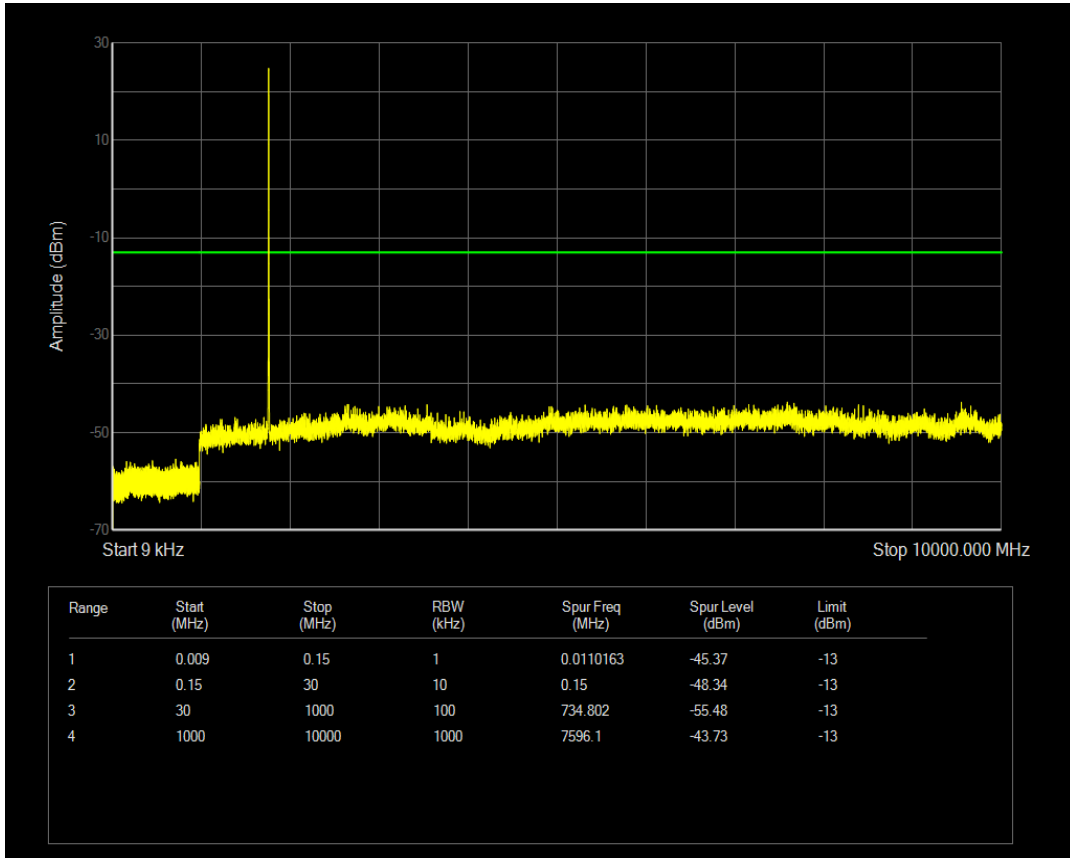

Band66 QAM16 BW=3MHz Channel=132657 RB Size=1 Position=#0

Band66 QAM16 BW=5MHz Channel=132647 RB Size=25 Position=#0