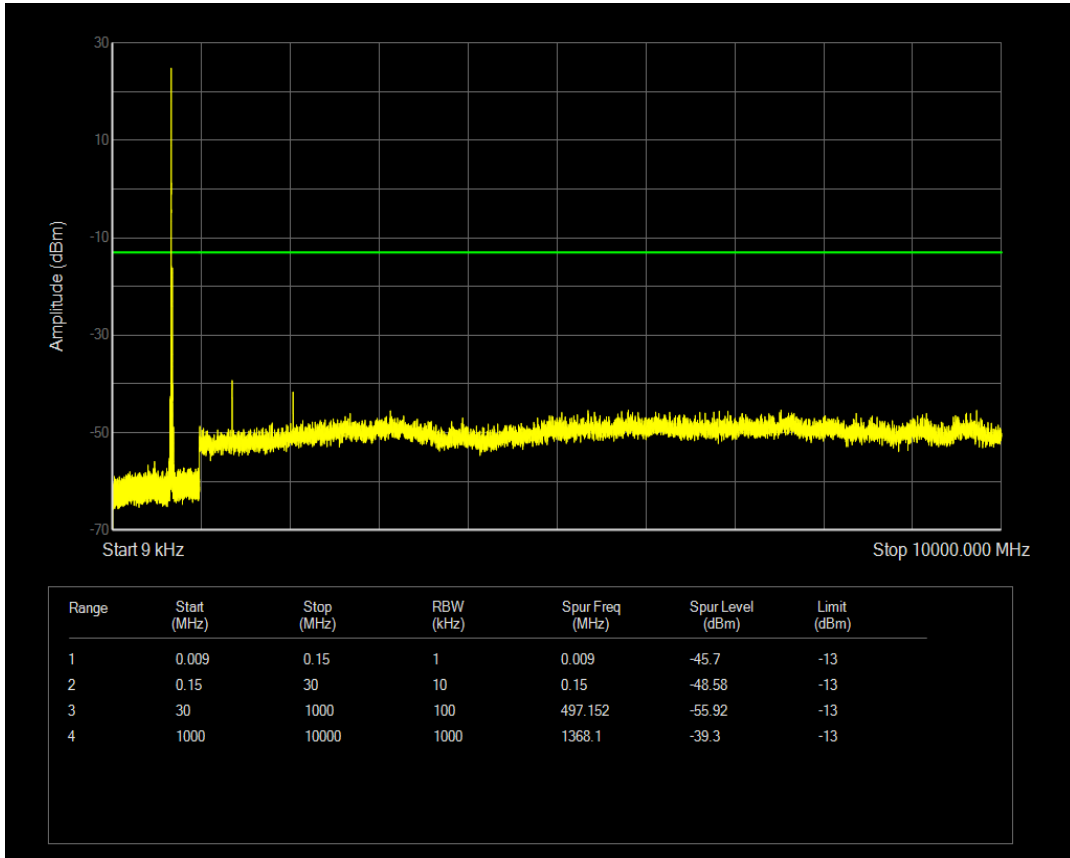

Band71 QAM16 BW=15MHz Channel=133397 RB Size=1 Position=#0

Band71 QAM16 BW=15MHz Channel=133297 RB Size=75 Position=#0