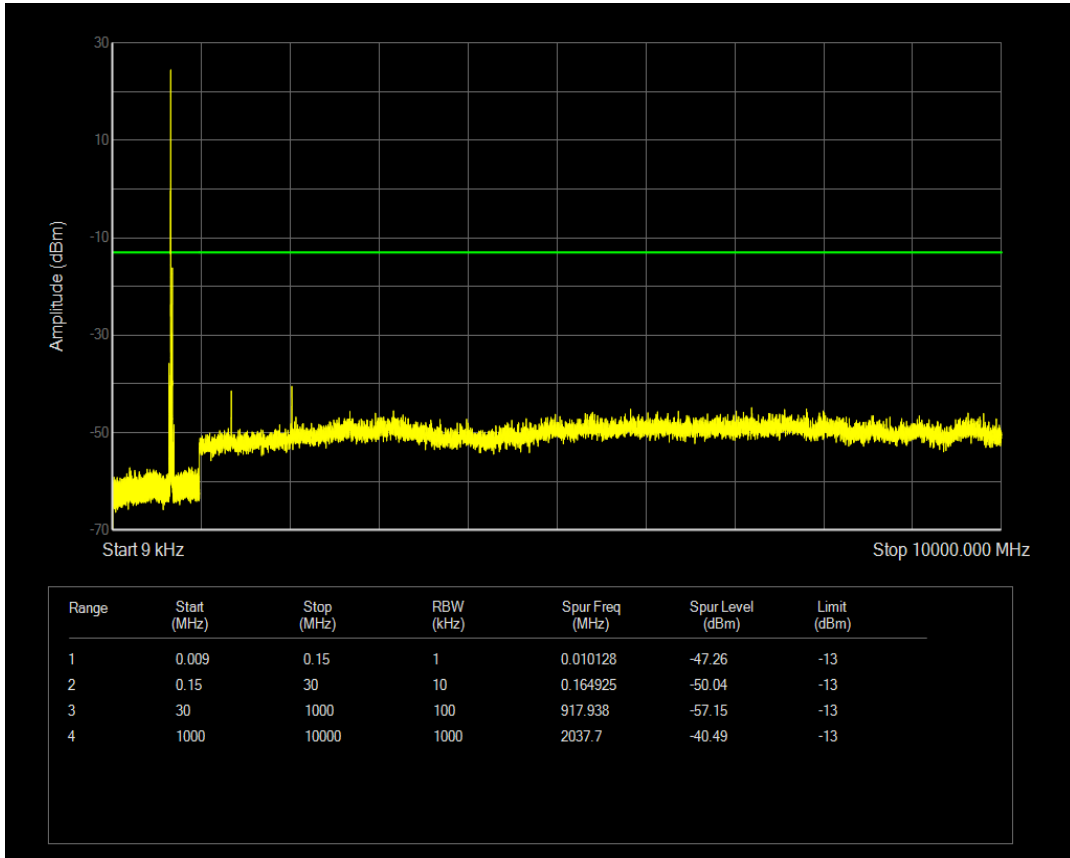

Band71 QAM16 BW=20MHz Channel=133372 RB Size=1 Position=#0

Band71 QAM16 BW=5MHz Channel=133447 RB Size=1 Position=#0