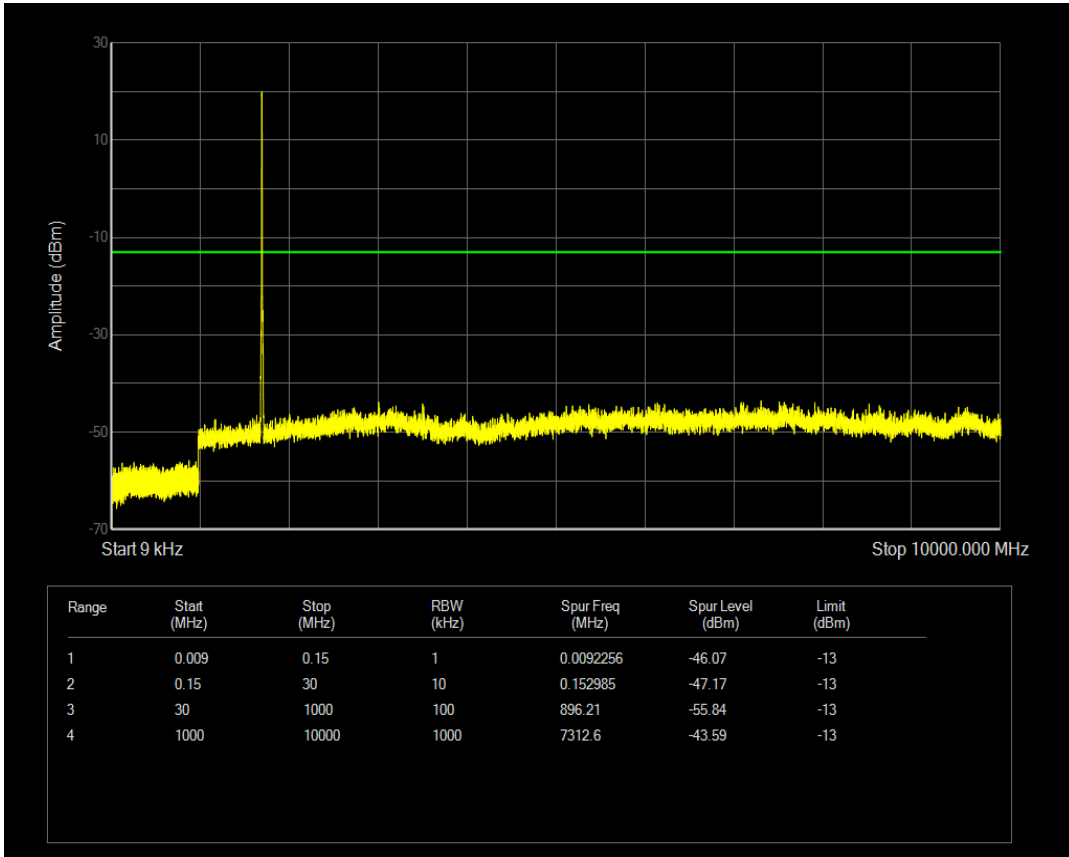

Band66 QPSK BW=5MHz Channel=131997 RB Size=25 Position=#0

Band66 QPSK BW=3MHz Channel=131987 RB Size=1 Position=#0