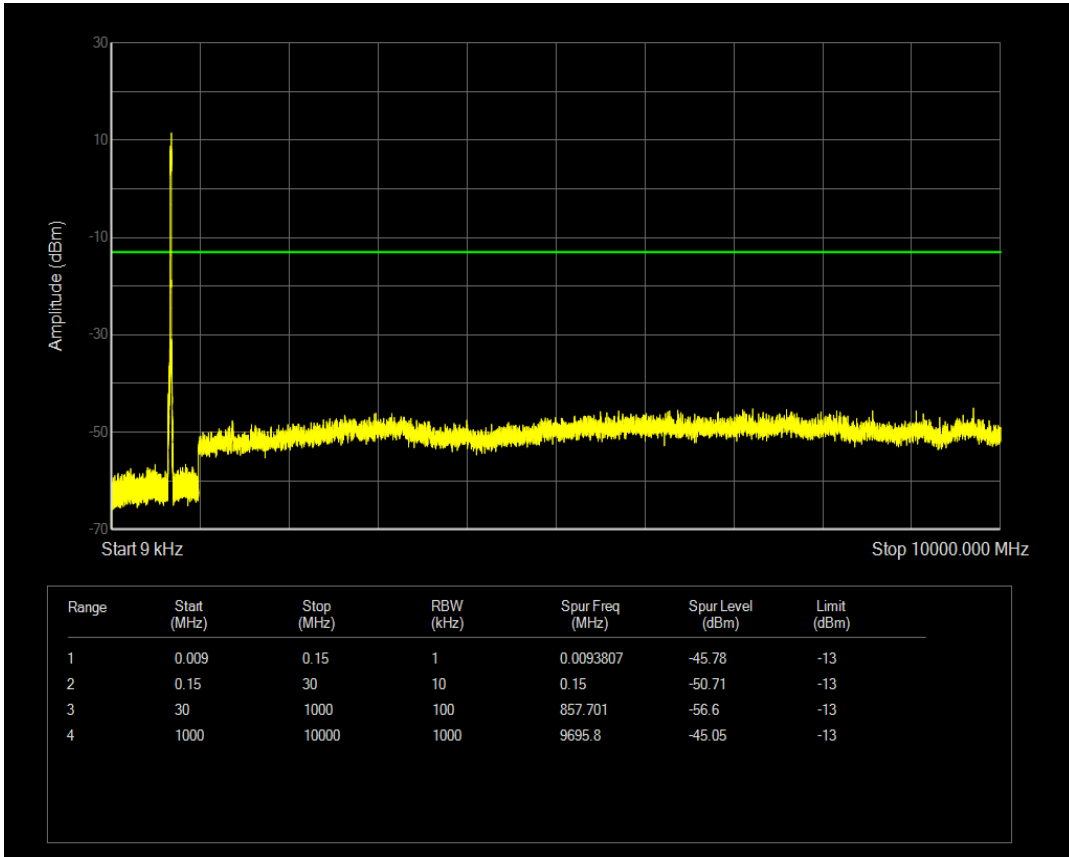

Band71 QAM16 BW=15MHz Channel=133397 RB Size=75 Position=#0

Band71 QAM16 BW=15MHz Channel=133297 RB Size=1 Position=#0