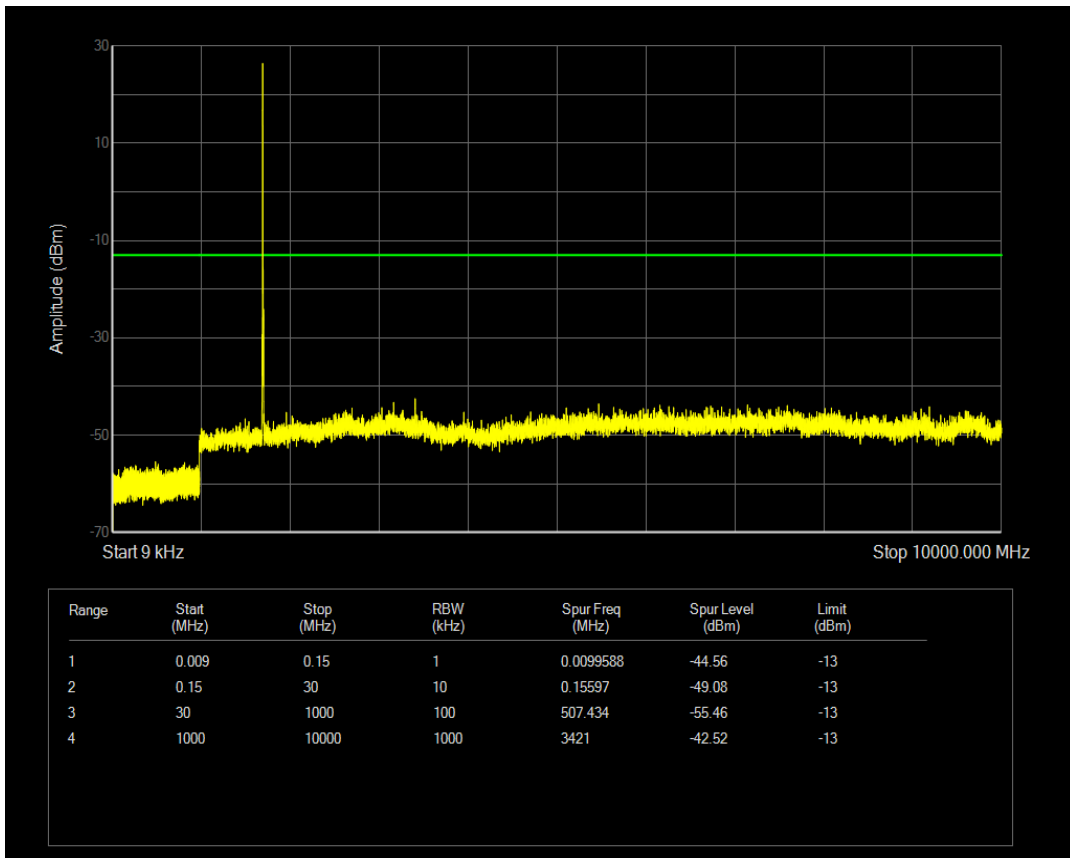

Band66 QPSK BW=5MHz Channel=131997 RB Size=1 Position=#0

Band66 QPSK BW=5MHz Channel=132322 RB Size=1 Position=#0