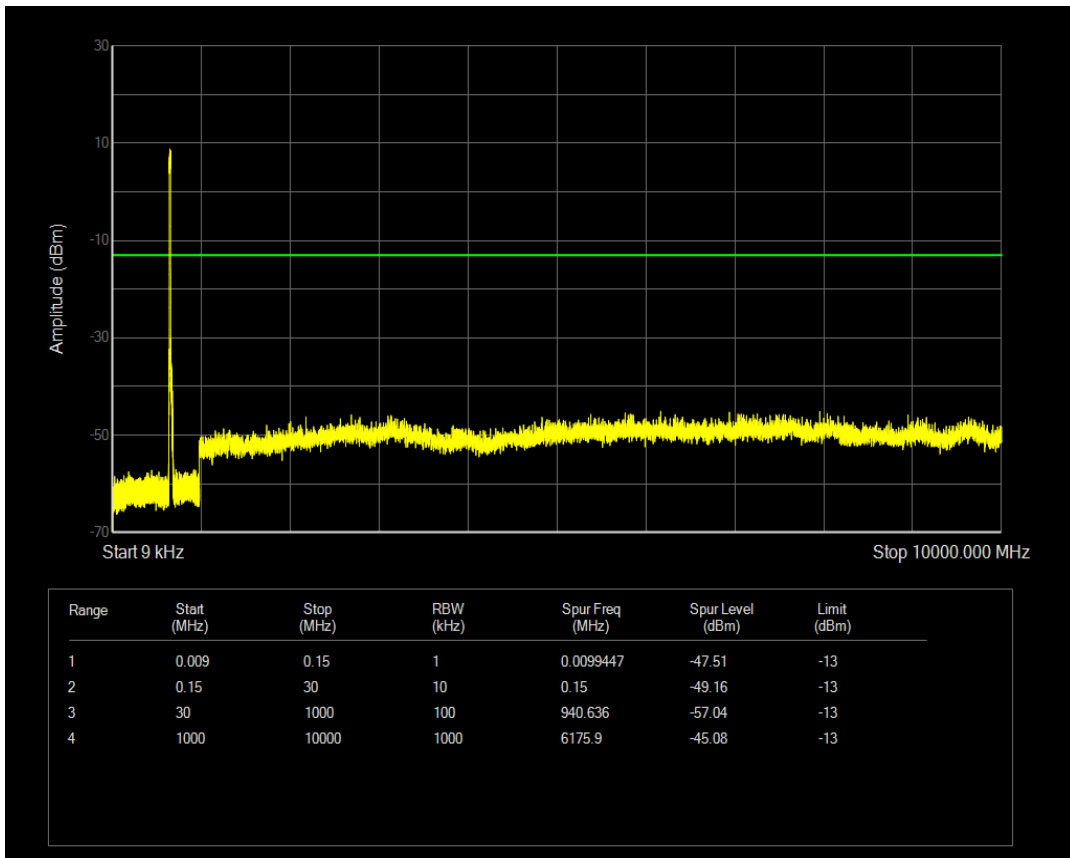

Band71 QAM16 BW=15MHz Channel=133197 RB Size=75 Position=#0

Band71 QAM16 BW=15MHz Channel=133397 RB Size=1 Position=#0