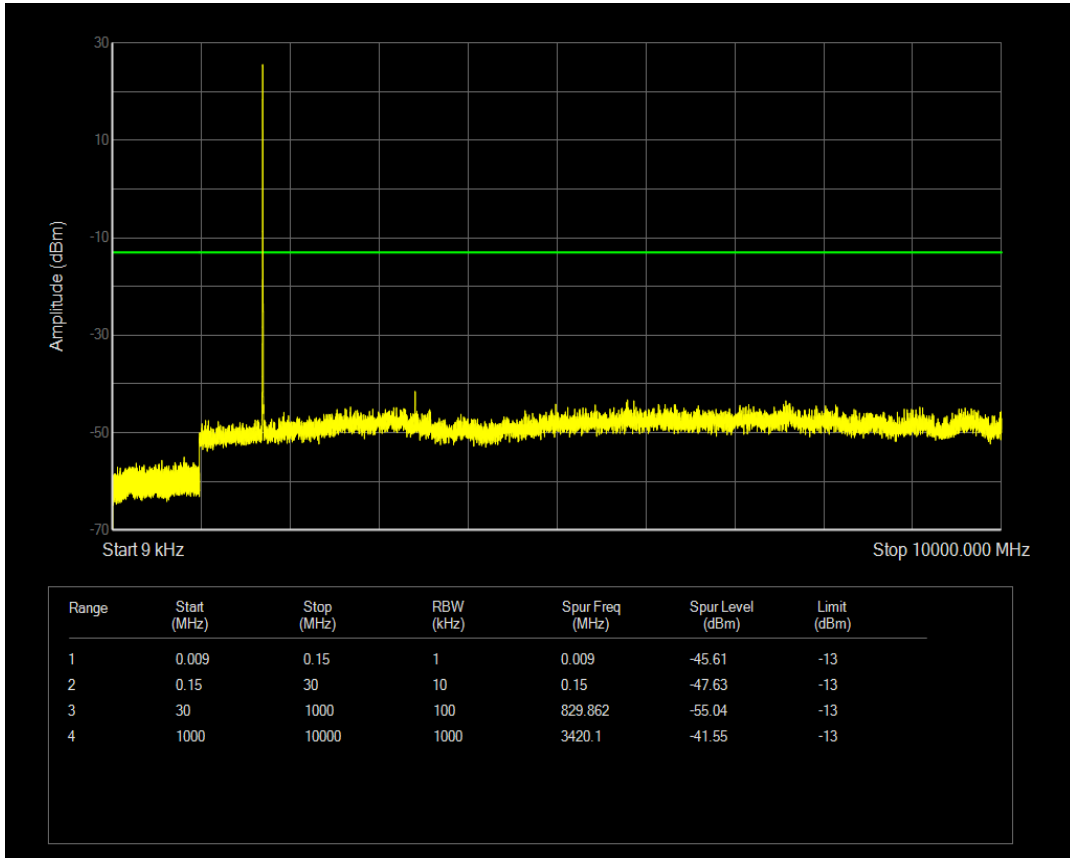

Band66 QPSK BW=5MHz Channel=131997 RB Size=1 Position=#0

Band66 QPSK BW=5MHz Channel=132322 RB Size=1 Position=#0

Band66 QPSK BW=5MHz Channel=131997 RB Size=25 Position=#0

Band66 QPSK BW=3MHz Channel=131987 RB Size=1 Position=#0