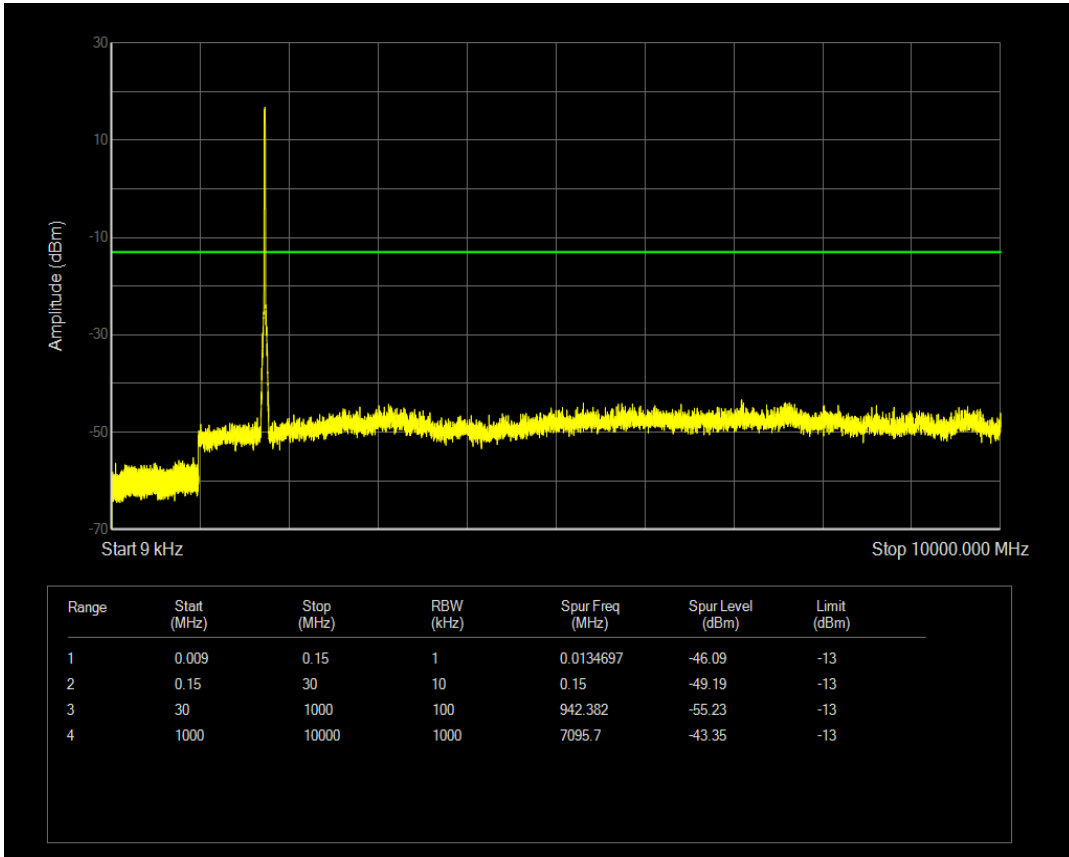

Band66 QAM16 BW=15MHz Channel=132322 RB Size=75 Position=#0

Band66 QAM16 BW=3MHz Channel=131987 RB Size=15 Position=#0