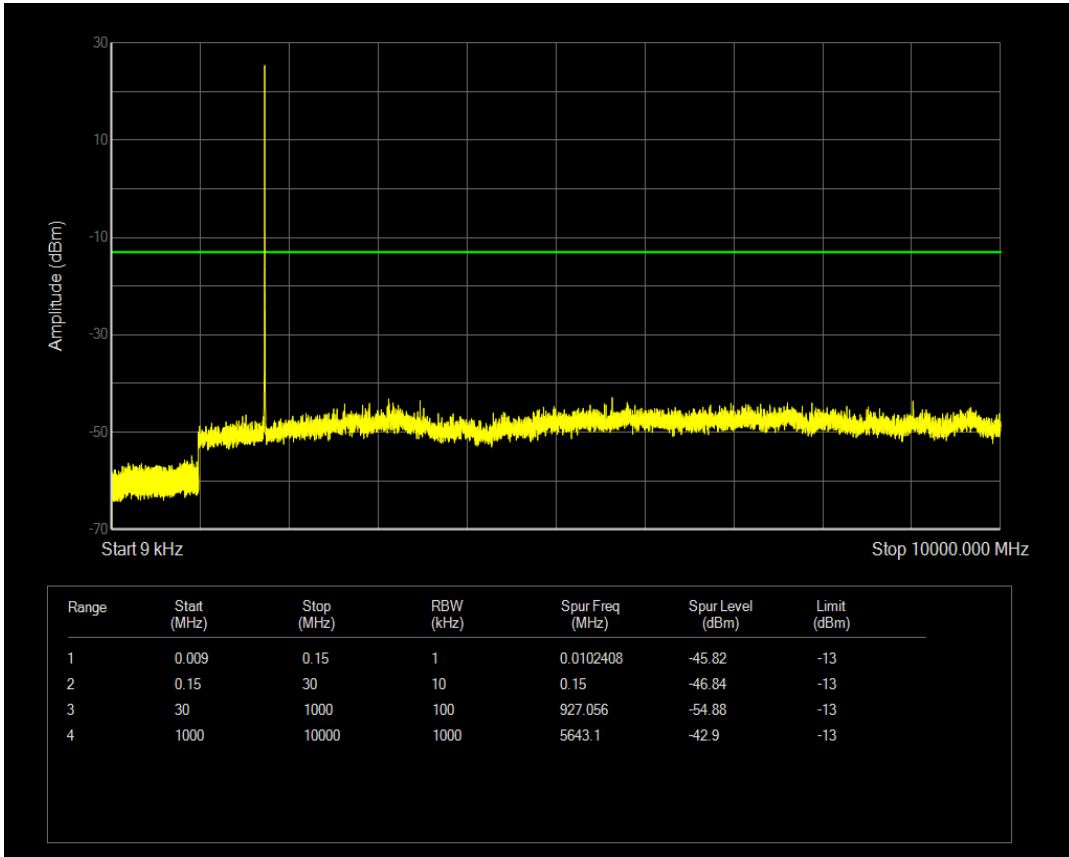

Band66 QAM16 BW=3MHz Channel=132322 RB Size=1 Position=#0

Band66 QAM16 BW=3MHz Channel=131987 RB Size=1 Position=#0