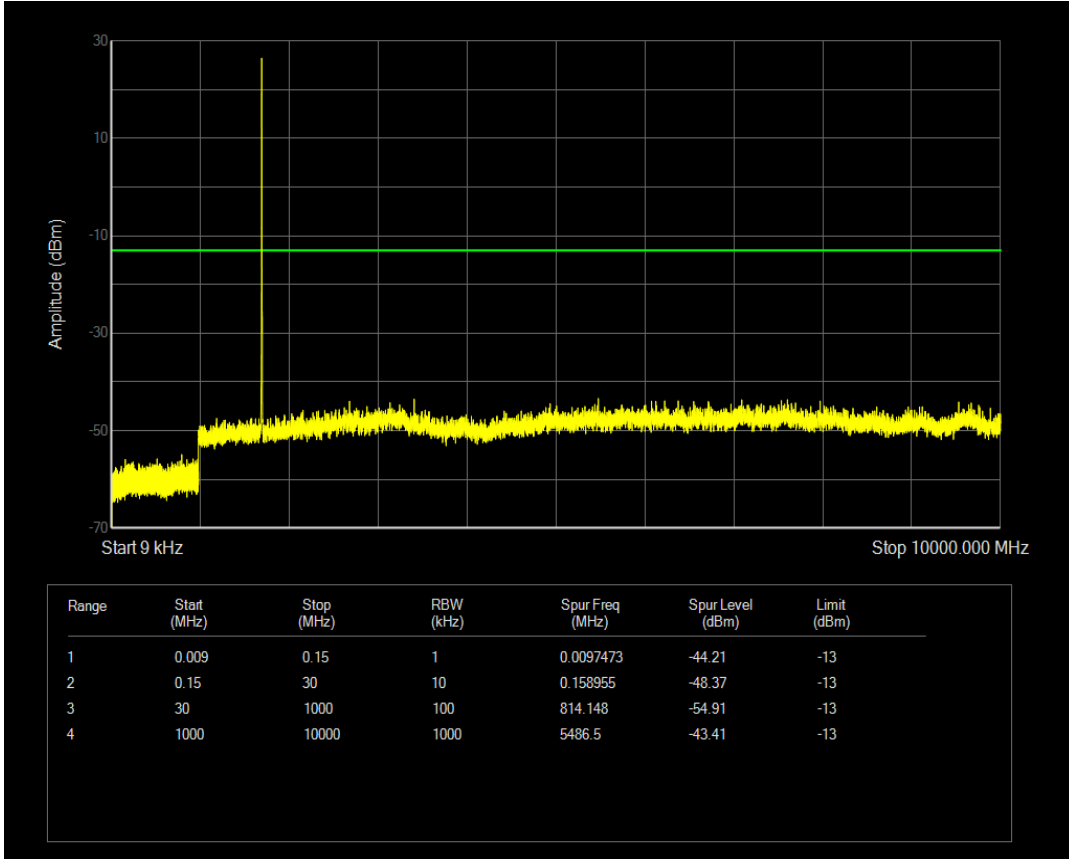

Band66 QAM16 BW=15MHz Channel=132322 RB Size=75 Position=#0

Band66 QAM16 BW=3MHz Channel=131987 RB Size=15 Position=#0

Band66 QAM16 BW=3MHz Channel=132322 RB Size=1 Position=#0

Band66 QAM16 BW=3MHz Channel=131987 RB Size=1 Position=#0