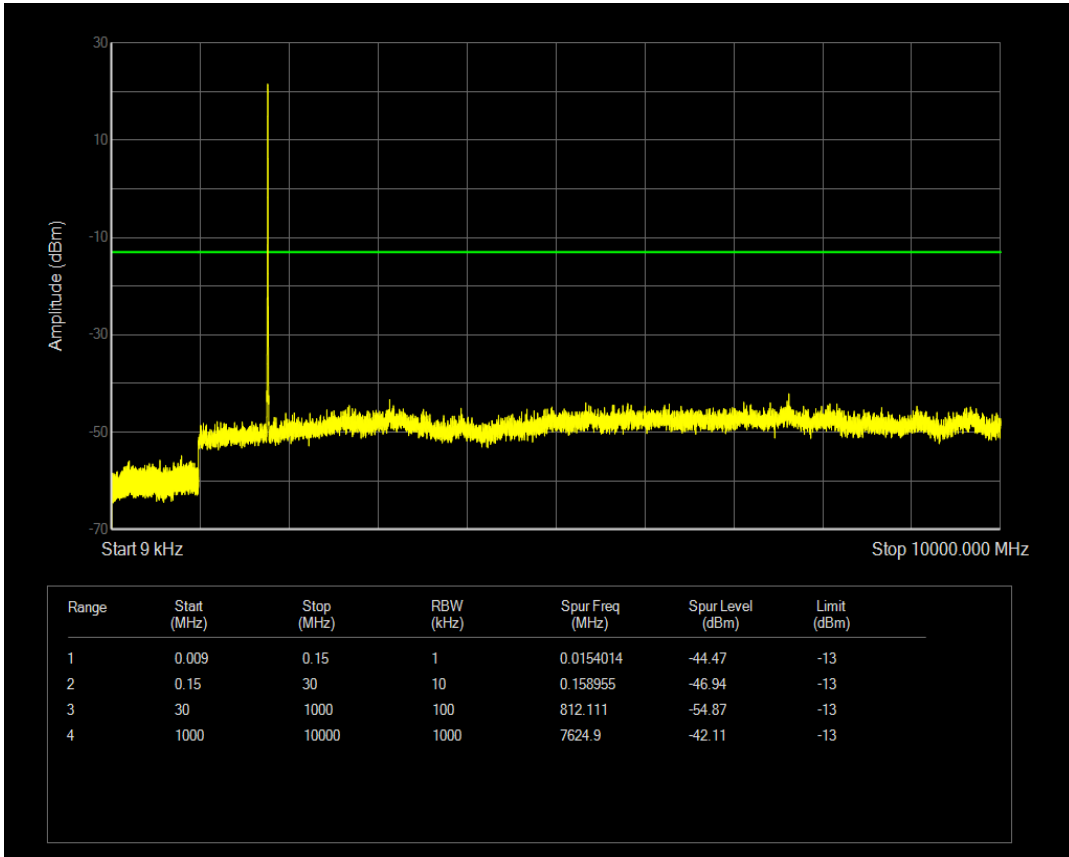

Band66 QAM16 BW=3MHz Channel=132657 RB Size=15 Position=#0

Band66 QAM16 BW=3MHz Channel=132657 RB Size=1 Position=#0