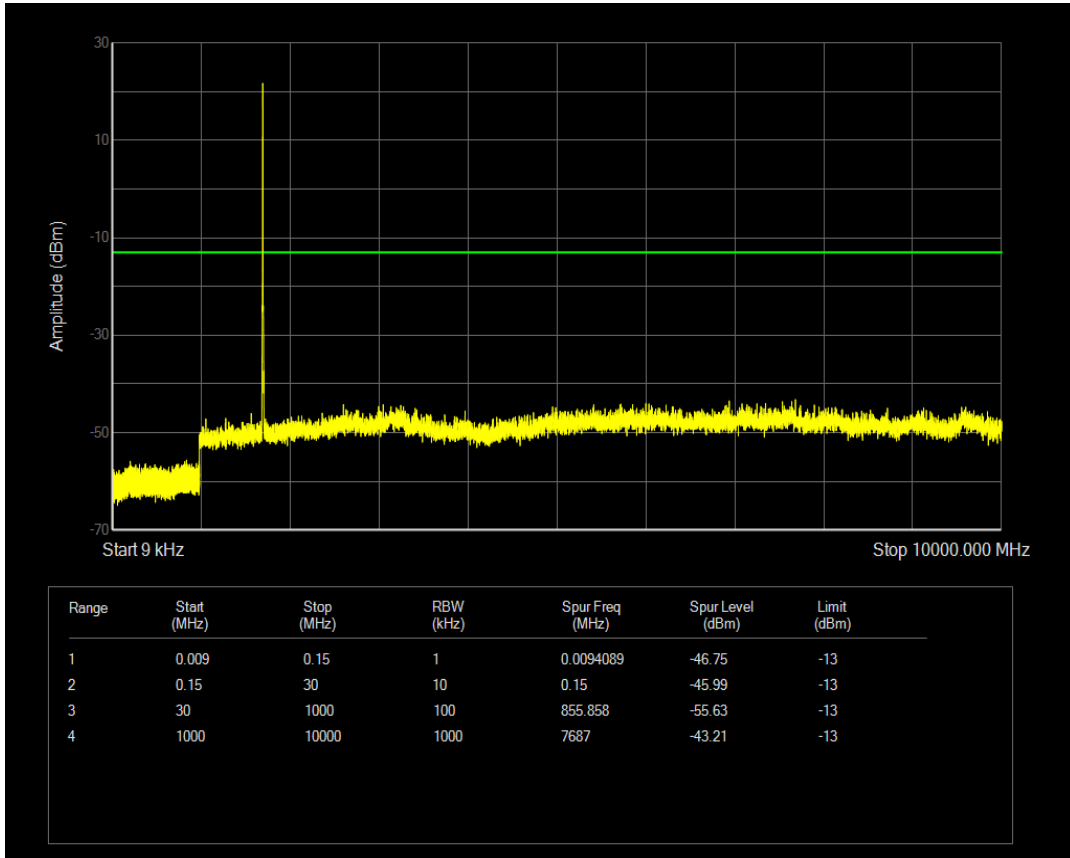

Band66 QPSK BW=3MHz Channel=131987 RB Size=15 Position=#0

Band66 QPSK BW=3MHz Channel=132322 RB Size=15 Position=#0