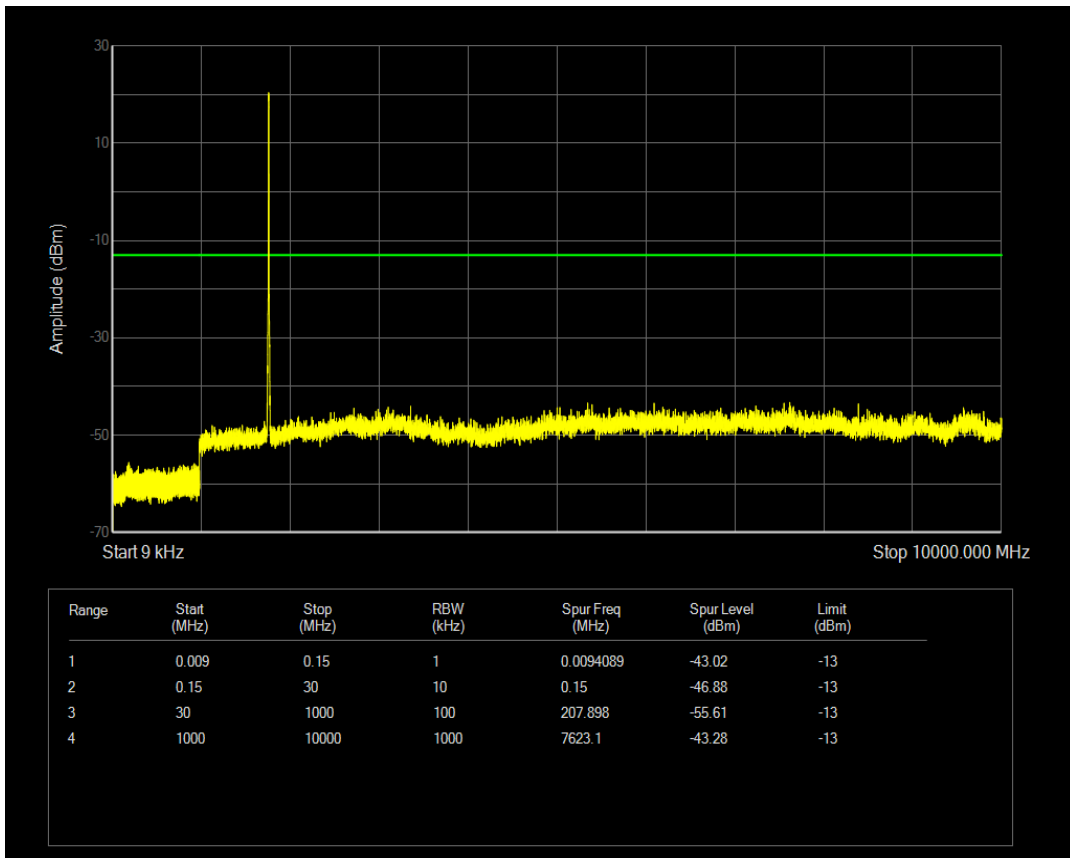

Band66 QAM16 BW=5MHz Channel=132647 RB Size=25 Position=#0

Band66 QPSK BW=1.4MHz Channel=131979 RB Size=1 Position=#0