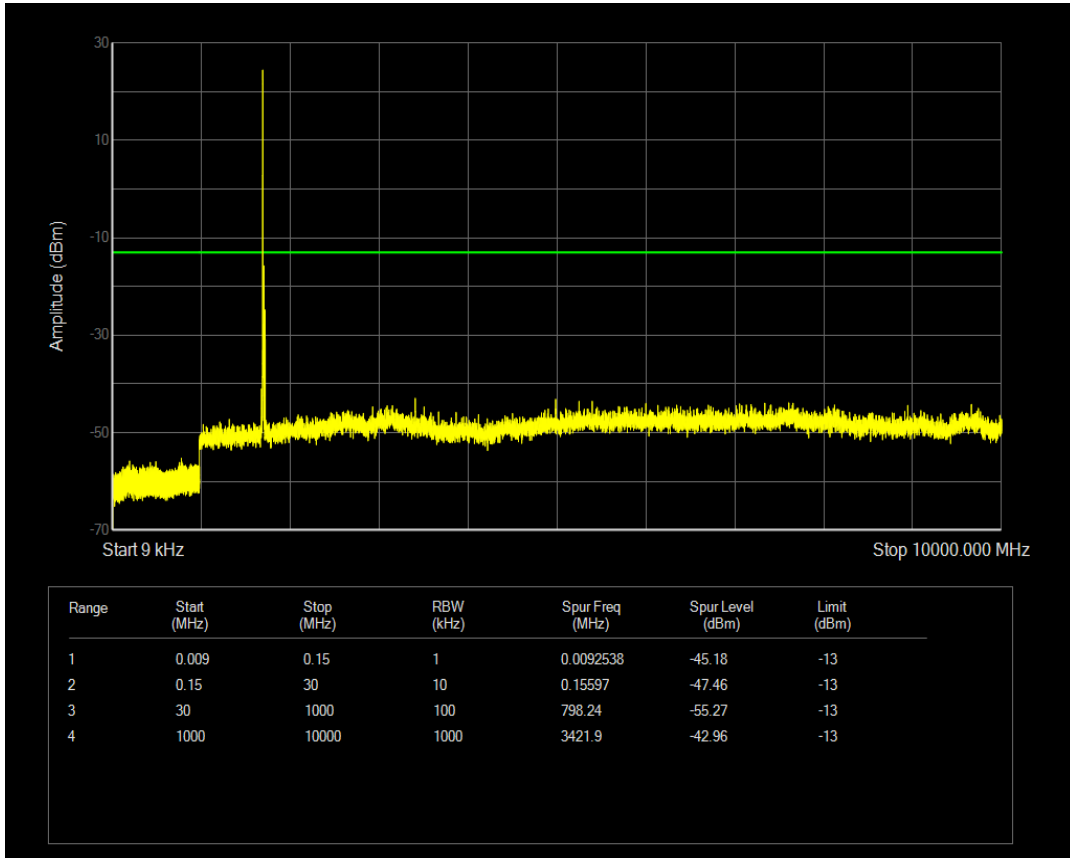

Band66 QAM16 BW=15MHz Channel=132047 RB Size=75 Position=#0

Band66 QAM16 BW=15MHz Channel=132047 RB Size=1 Position=#0

Band66 QAM16 BW=15MHz Channel=132322 RB Size=1 Position=#0

Band66 QAM16 BW=15MHz Channel=132597 RB Size=1 Position=#0