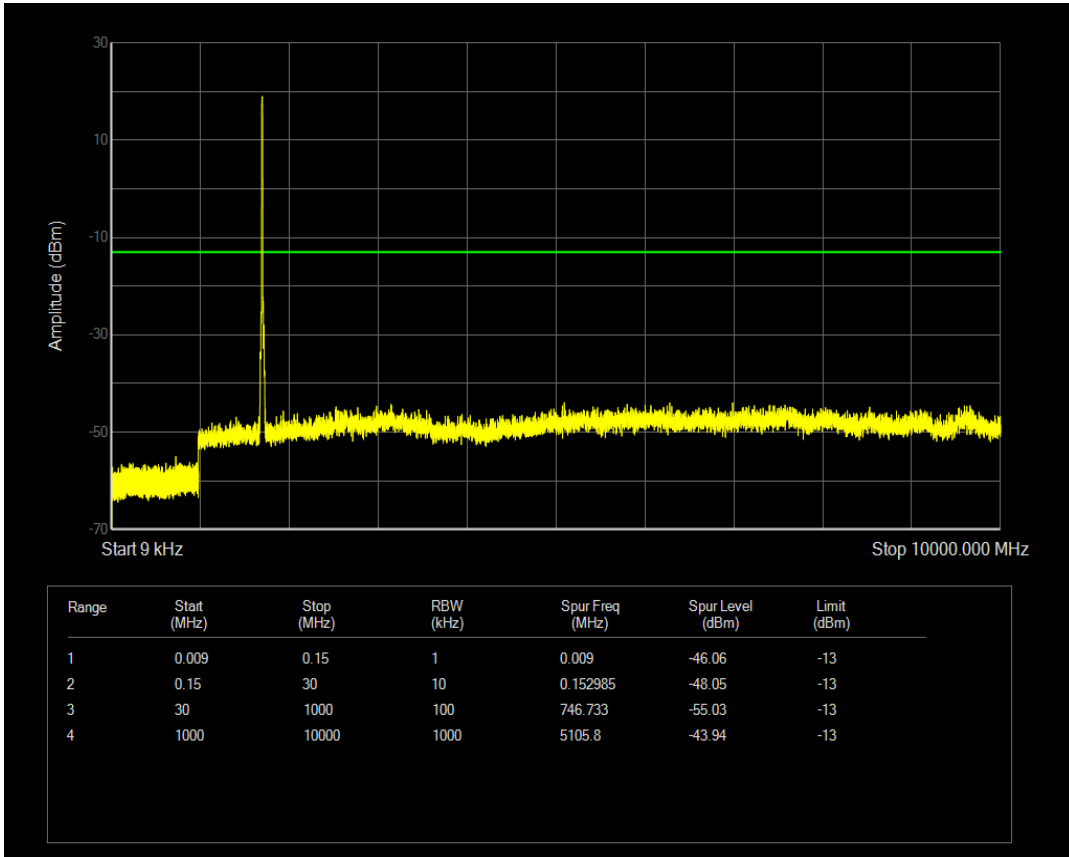

Band66 QPSK BW=10MHz Channel=132022 RB Size=50 Position=#0

Band66 QPSK BW=10MHz Channel=132322 RB Size=50 Position=#0