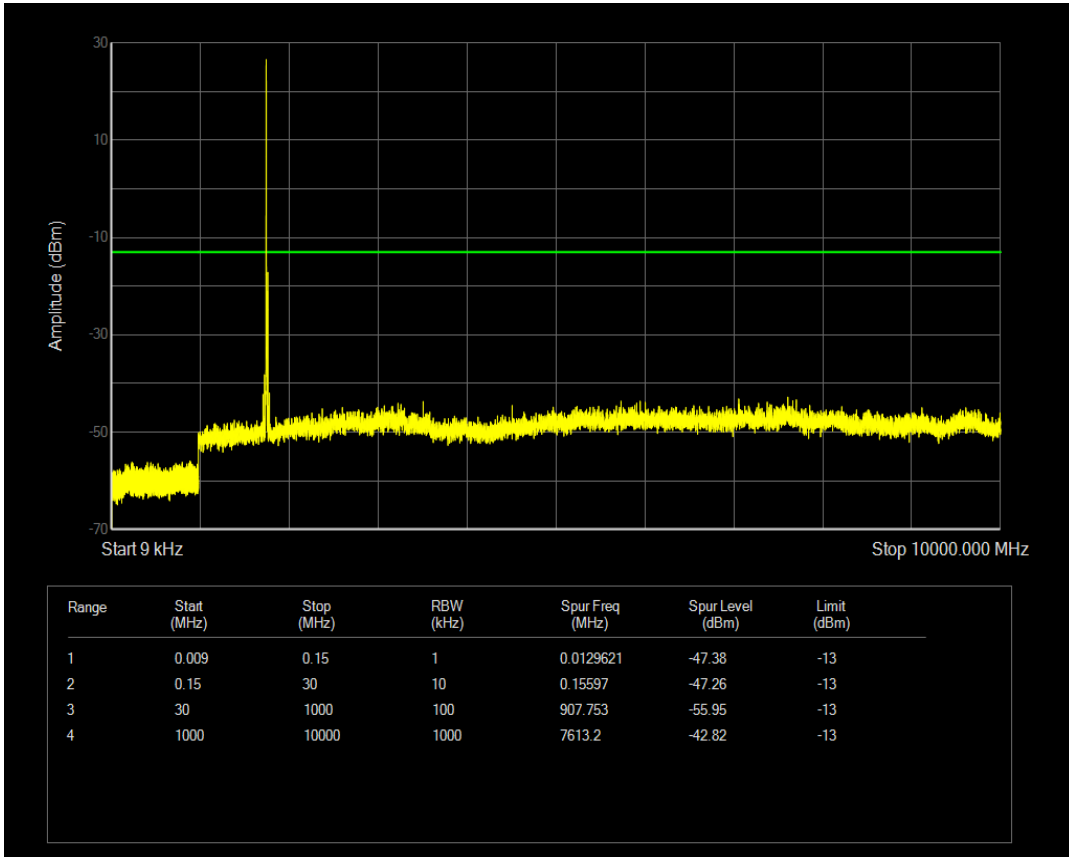

Band66 QAM16 BW=15MHz Channel=132322 RB Size=75 Position=#0

Band66 QAM16 BW=3MHz Channel=131987 RB Size=15 Position=#0

Band66 QAM16 BW=3MHz Channel=132322 RB Size=1 Position=#0

Band66 QAM16 BW=3MHz Channel=131987 RB Size=1 Position=#0

Band66 QAM16 BW=20MHz Channel=132572 RB Size=1 Position=#0

Band66 QAM16 BW=20MHz Channel=132572 RB Size=100 Position=#0

Band66 QAM16 BW=3MHz Channel=132322 RB Size=15 Position=#0

Band66 QAM16 BW=5MHz Channel=131997 RB Size=1 Position=#0