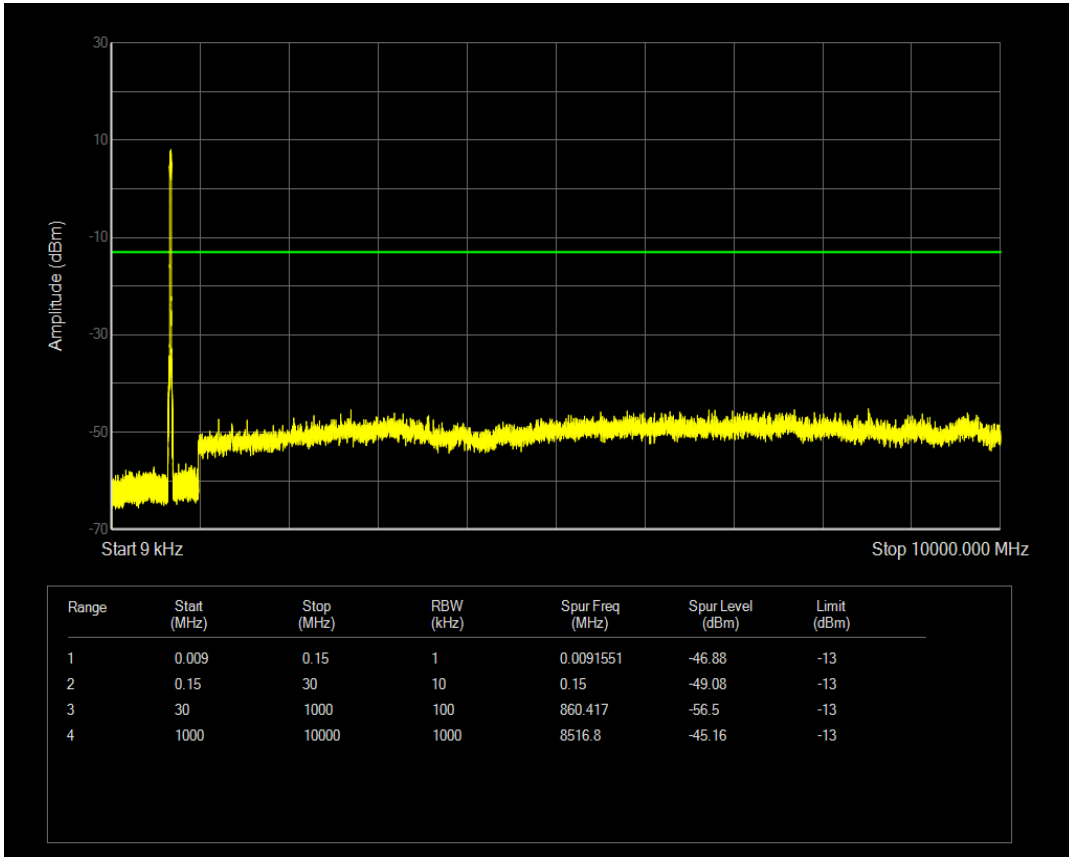

Band71 QAM16 BW=20MHz Channel=133372 RB Size=100 Position=#0

Band71 QAM16 BW=20MHz Channel=133372 RB Size=1 Position=#0