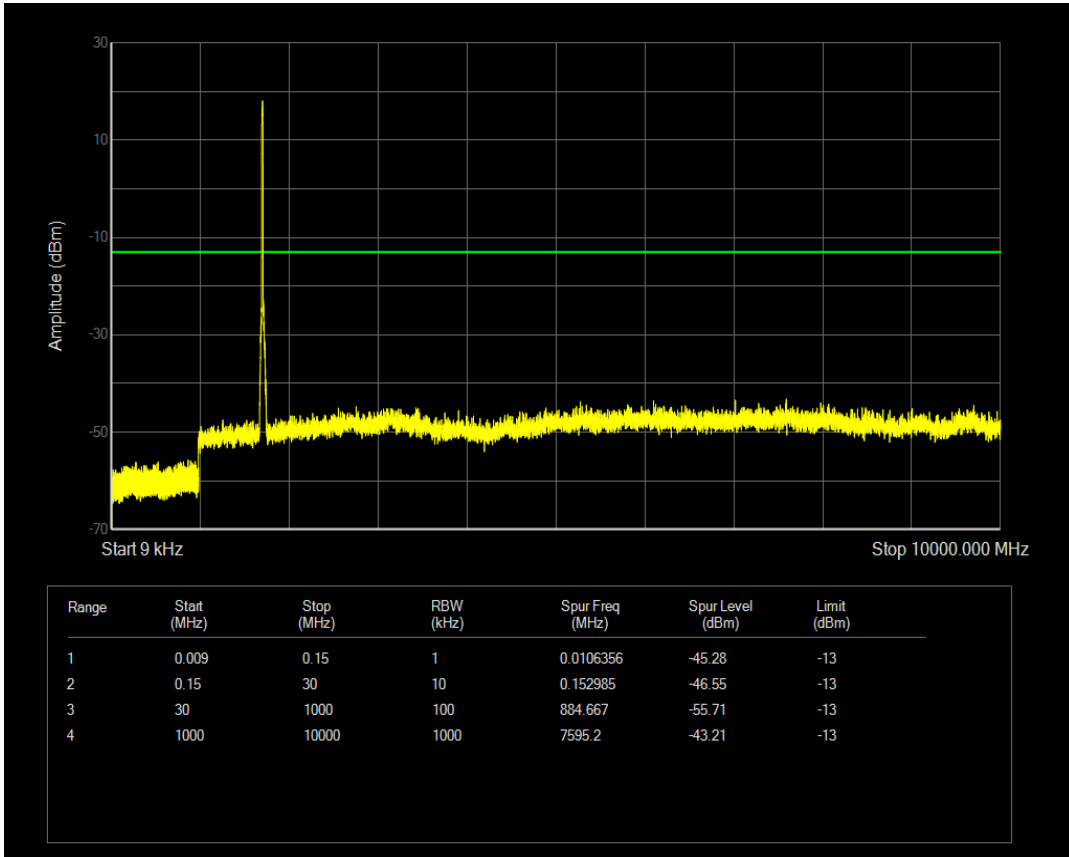

Band66 QAM16 BW=15MHz Channel=132047 RB Size=75 Position=#0

Band66 QAM16 BW=15MHz Channel=132047 RB Size=1 Position=#0

Band66 QAM16 BW=15MHz Channel=132322 RB Size=1 Position=#0

Band66 QAM16 BW=15MHz Channel=132597 RB Size=1 Position=#0