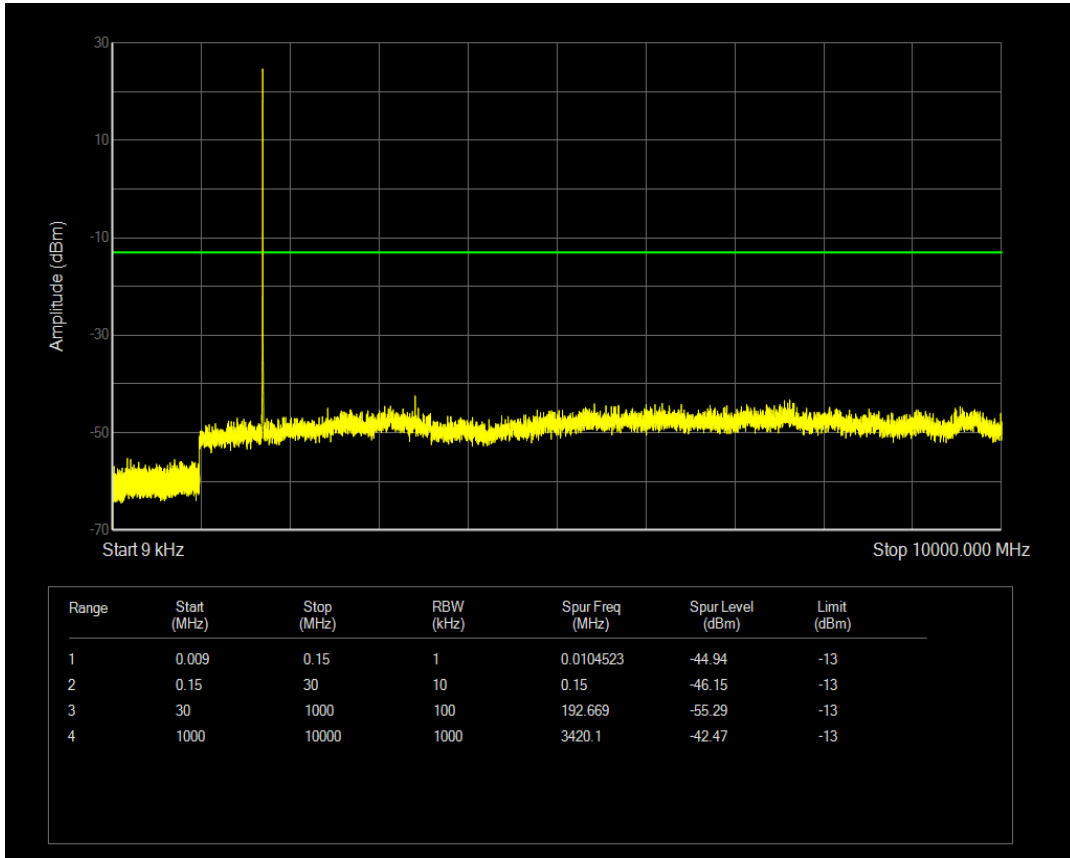

Band66 QAM16 BW=3MHz Channel=132657 RB Size=15 Position=#0

Band66 QAM16 BW=3MHz Channel=132657 RB Size=1 Position=#0

Band66 QAM16 BW=5MHz Channel=132647 RB Size=25 Position=#0

Band66 QPSK BW=1.4MHz Channel=131979 RB Size=1 Position=#0