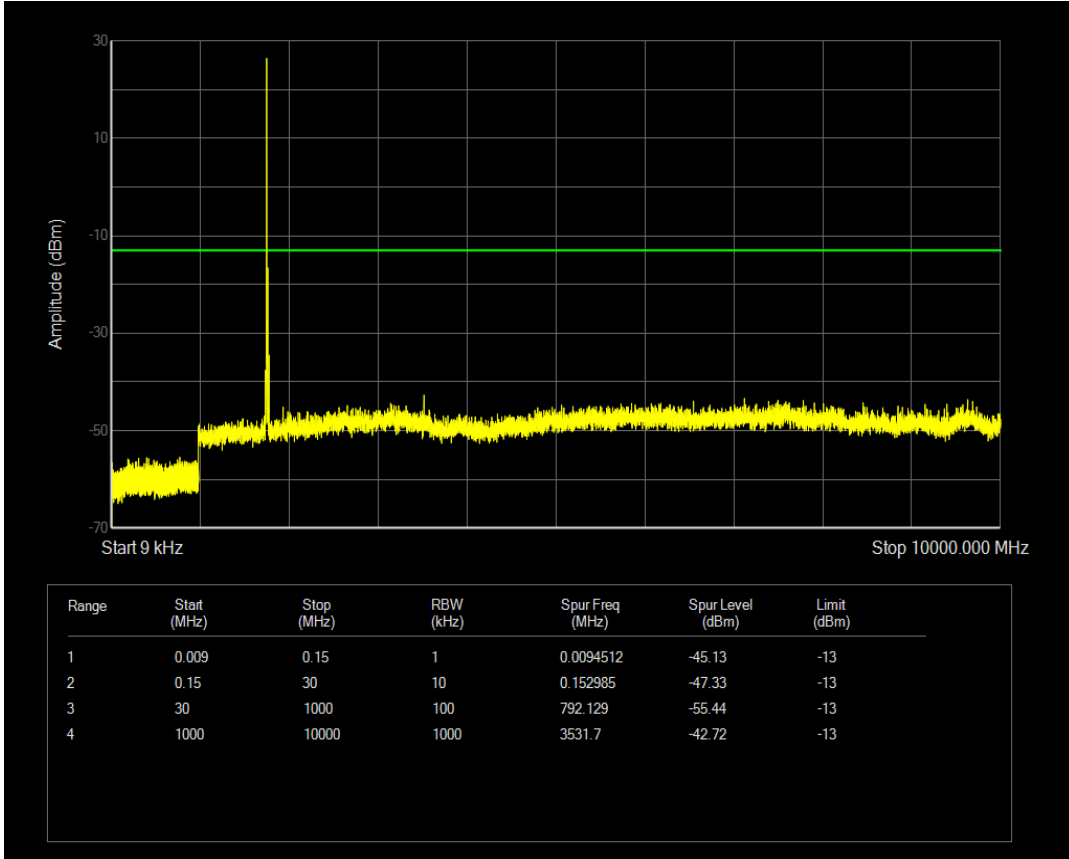

Band66 QAM16 BW=15MHz Channel=132047 RB Size=75 Position=#0

Band66 QAM16 BW=15MHz Channel=132047 RB Size=1 Position=#0

Band66 QAM16 BW=15MHz Channel=132322 RB Size=1 Position=#0

Band66 QAM16 BW=15MHz Channel=132597 RB Size=1 Position=#0