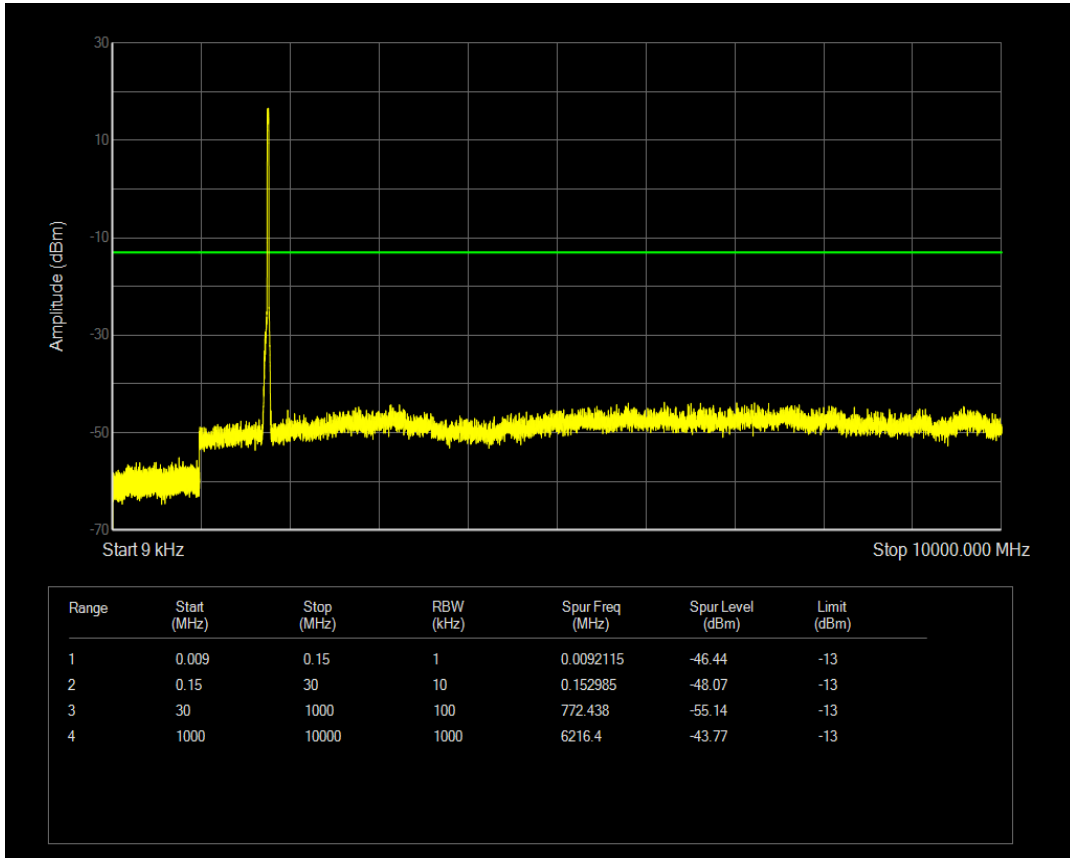

Band66 QAM16 BW=15MHz Channel=132322 RB Size=75 Position=#0

Band66 QAM16 BW=3MHz Channel=131987 RB Size=15 Position=#0

Band66 QAM16 BW=3MHz Channel=132322 RB Size=1 Position=#0

Band66 QAM16 BW=3MHz Channel=131987 RB Size=1 Position=#0

Band66 QAM16 BW=20MHz Channel=132572 RB Size=1 Position=#0

Band66 QAM16 BW=20MHz Channel=132572 RB Size=100 Position=#0

Band66 QAM16 BW=3MHz Channel=132322 RB Size=15 Position=#0

Band66 QAM16 BW=5MHz Channel=131997 RB Size=1 Position=#0