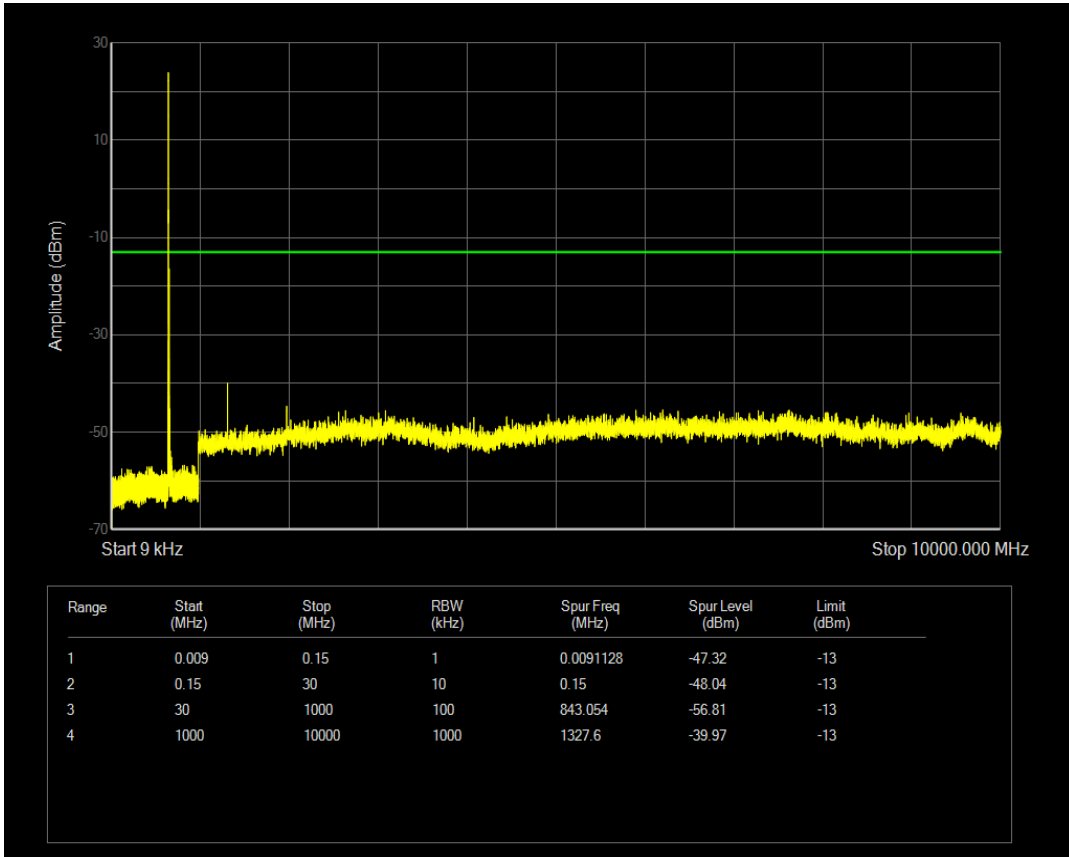

Band71 QAM16 BW=20MHz Channel=133372 RB Size=100 Position=#0

Band71 QAM16 BW=20MHz Channel=133372 RB Size=1 Position=#0

Band71 QAM16 BW=5MHz Channel=133447 RB Size=1 Position=#0

Band71 QAM16 BW=5MHz Channel=133447 RB Size=25 Position=#0

Band71 QPSK BW=10MHz Channel=133172 RB Size=1 Position=#0

Band71 QAM16 BW=5MHz Channel=133147 RB Size=25 Position=#0

Band71 QAM16 BW=5MHz Channel=133297 RB Size=1 Position=#0

Band71 QAM16 BW=5MHz Channel=133297 RB Size=25 Position=#0