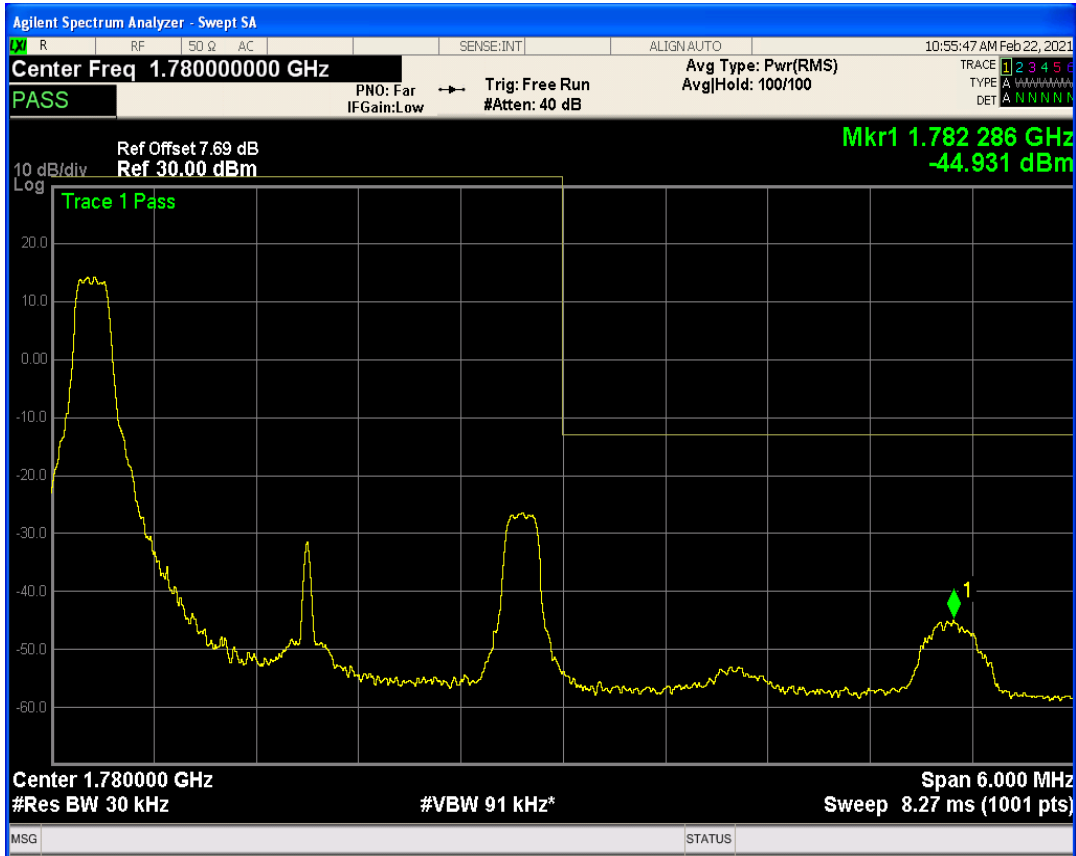

Band66 QAM16 BW=3MHz Channel=132657 RB Size=1 Position=#0

Band66 QAM16 BW=3MHz Channel=131987 RB Size=1 Position=#0