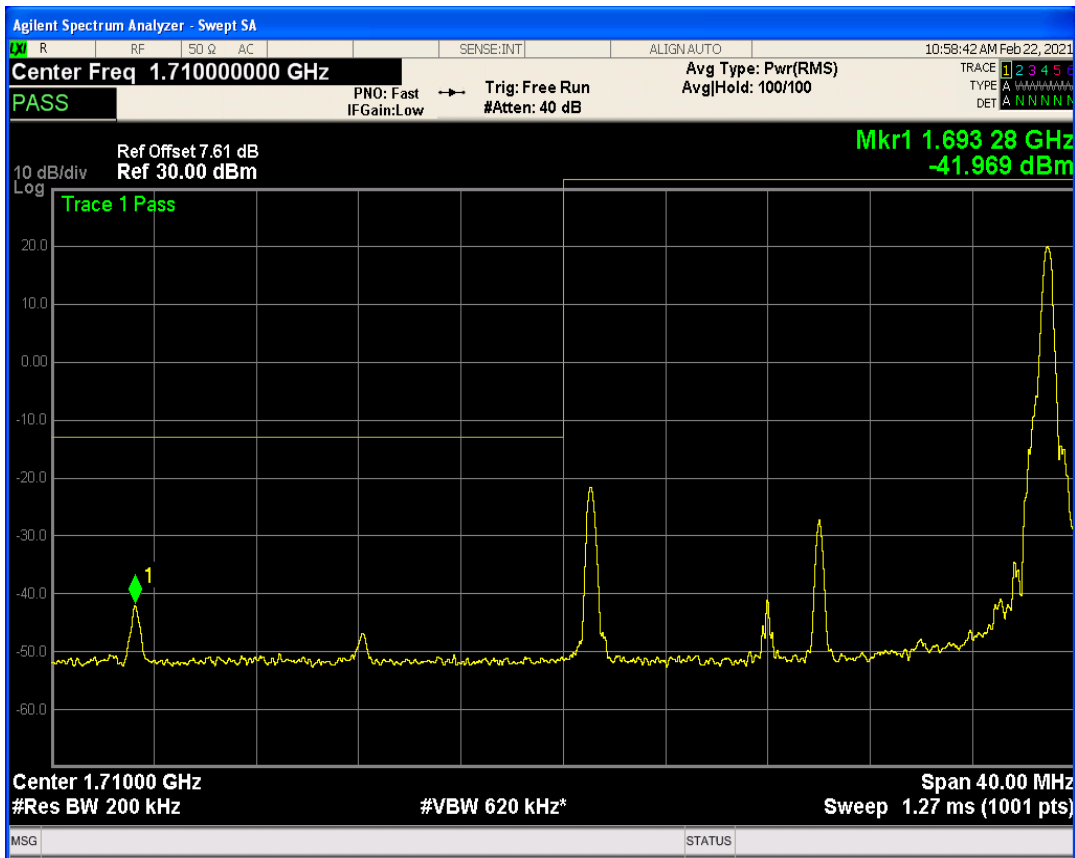

Band66 QAM16 BW=20MHz Channel=132072 RB Size=1 Position=#Max

Band66 QAM16 BW=20MHz Channel=132072 RB Size=1 Position=#0