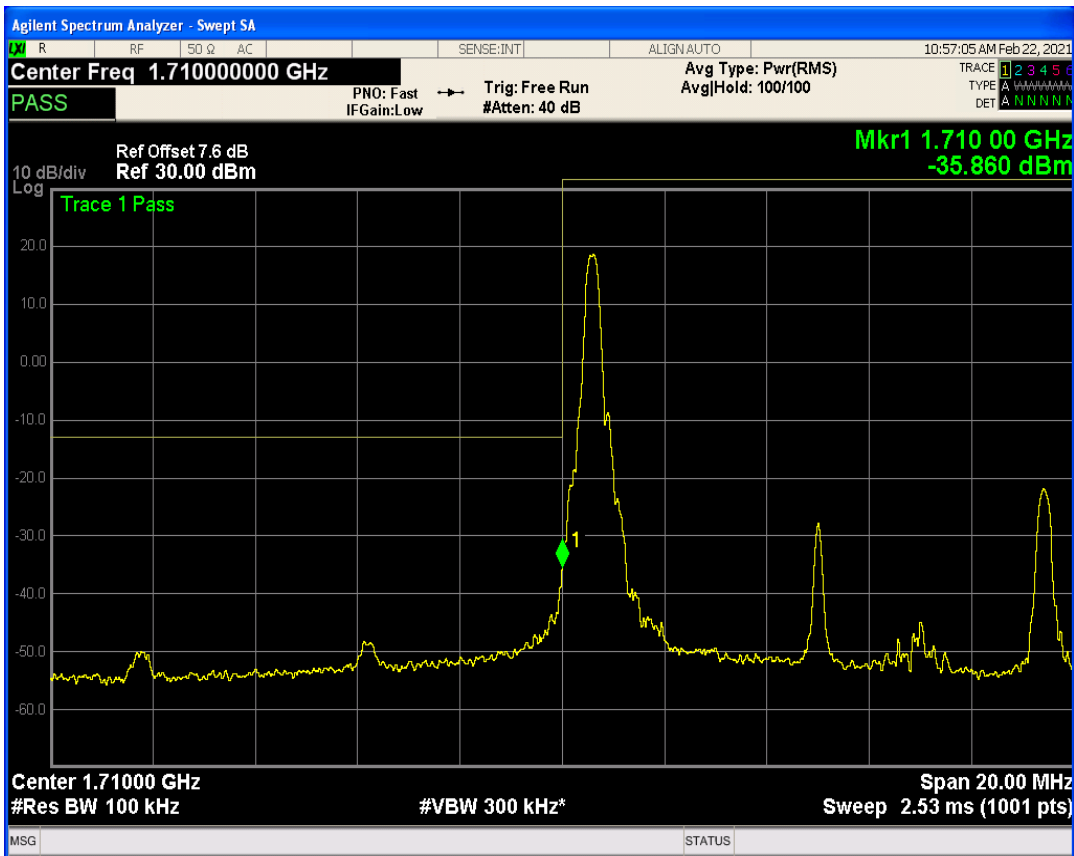

Band66 QAM16 BW=10MHz Channel=132022 RB Size=1 Position=#0

Band66 QAM16 BW=10MHz Channel=132022 RB Size=50 Position=#0