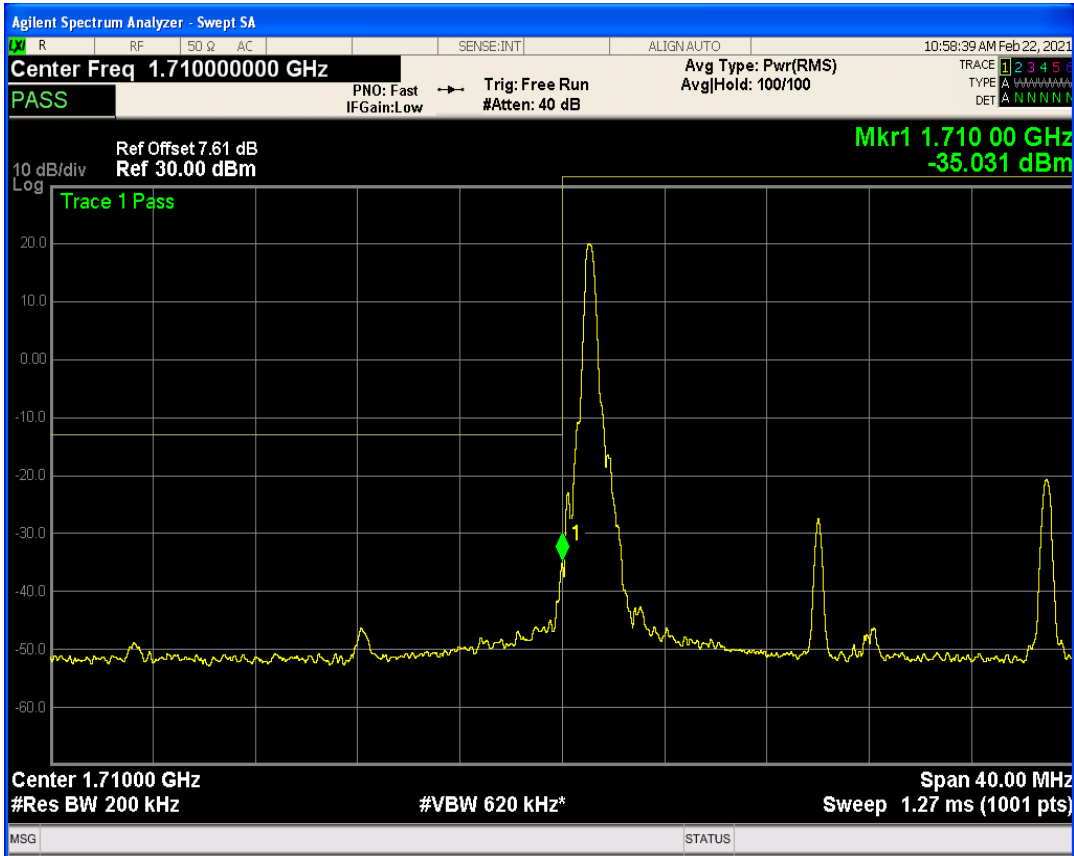

Band66 QAM16 BW=15MHz Channel=132597 RB Size=75 Position=#0

Band66 QAM16 BW=15MHz Channel=132597 RB Size=1 Position=#Max

Band66 QAM16 BW=20MHz Channel=132072 RB Size=1 Position=#Max

Band66 QAM16 BW=20MHz Channel=132072 RB Size=1 Position=#0