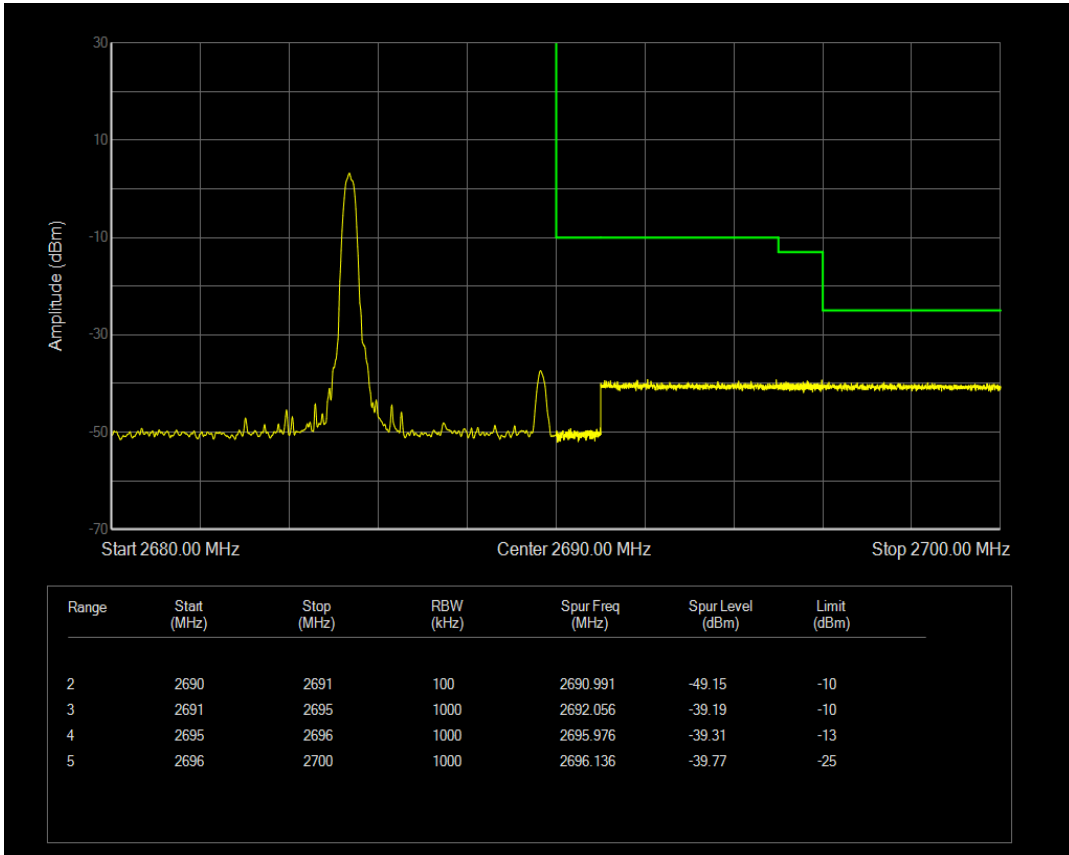

Band41 QPSK BW=5MHz Channel=41565 RB Size=1 Position=#0

Band41 QPSK BW=5MHz Channel=41565 RB Size=25 Position=#0