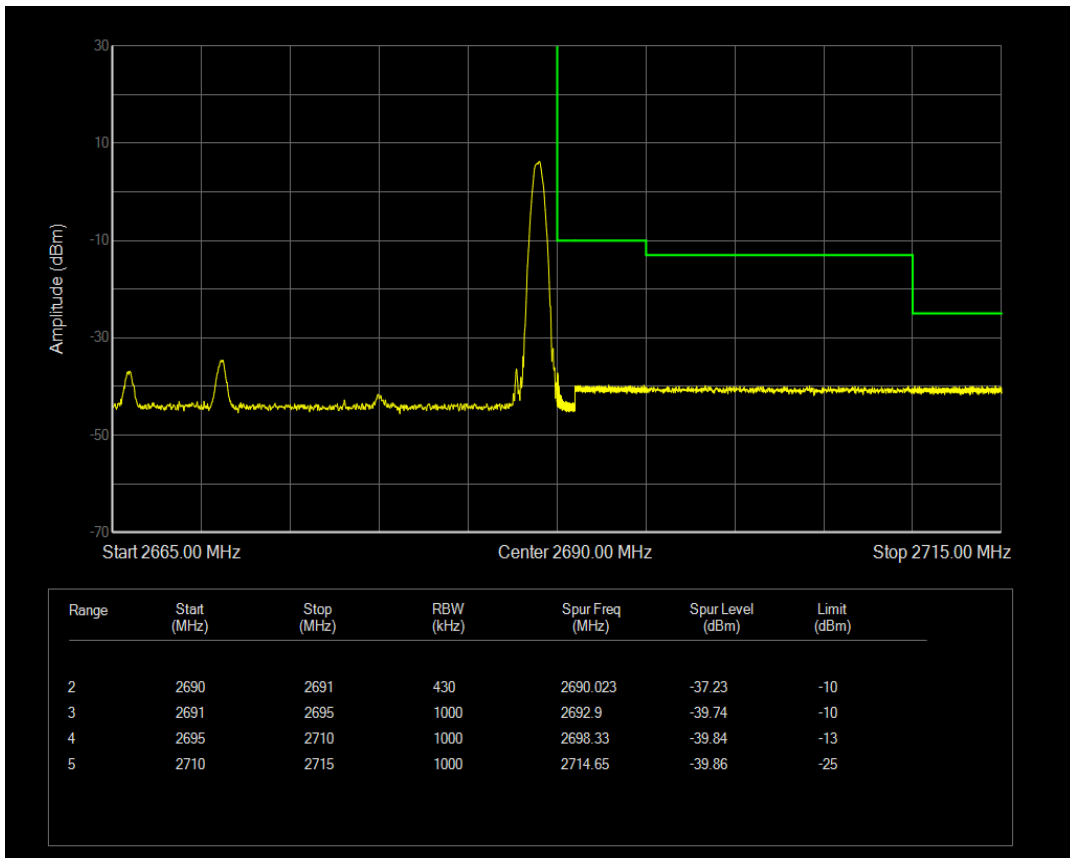

Band41 QPSK BW=20MHz Channel=41490 RB Size=1 Position=#Max

Band41 QAM16 BW=20MHz Channel=41490 RB Size=1 Position=#0