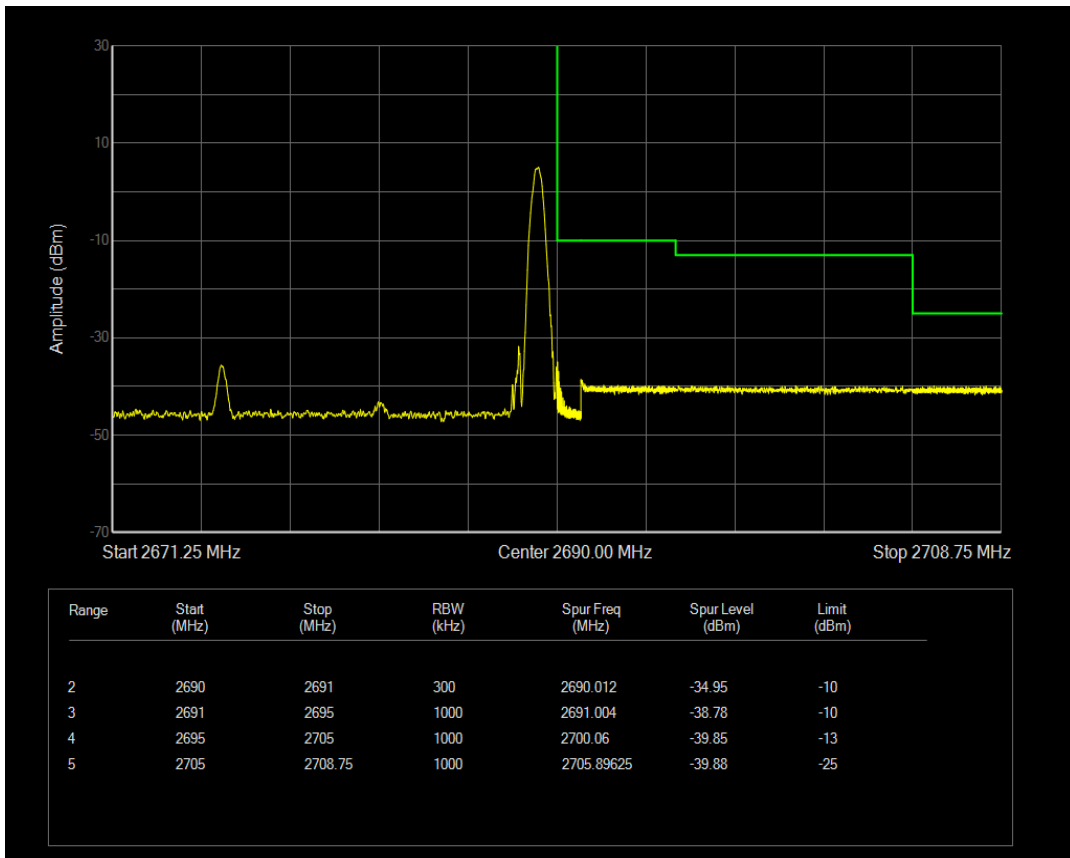

Band41 QAM16 BW=15MHz Channel=41515 RB Size=1 Position=#Max

Band41 QAM16 BW=15MHz Channel=41515 RB Size=75 Position=#0