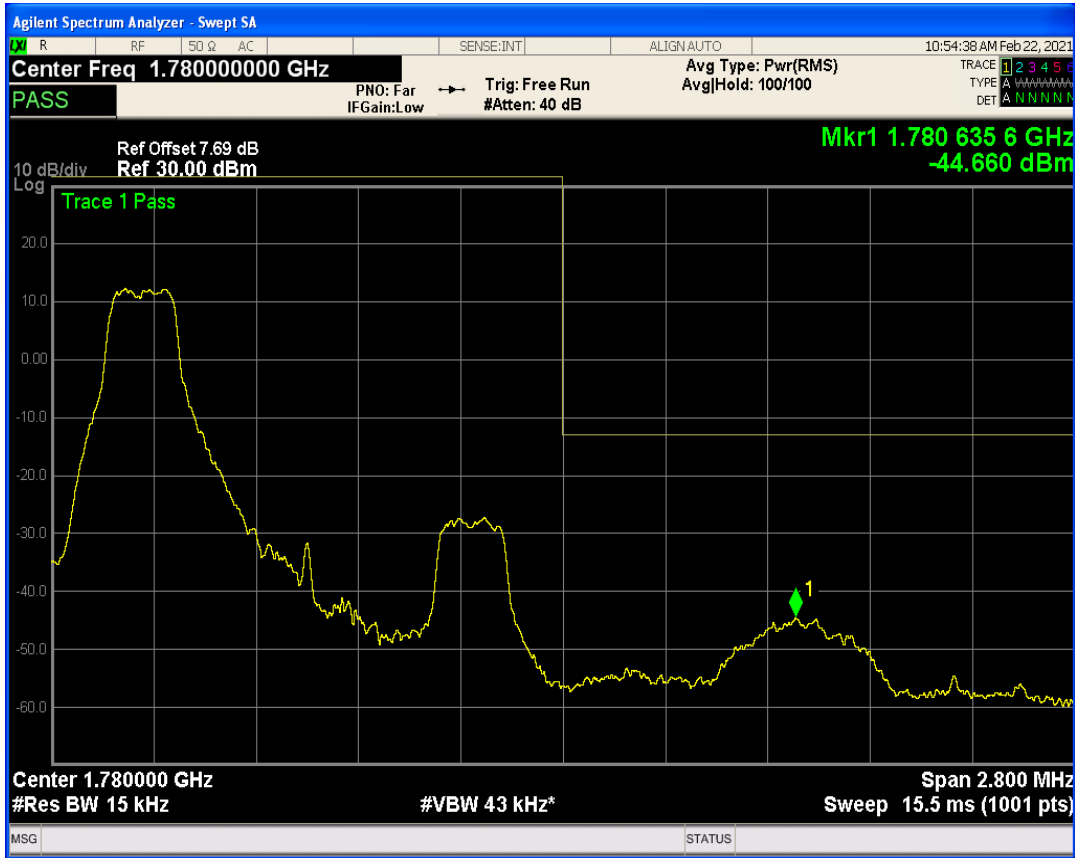

Band66 QAM16 BW=5MHz Channel=132647 RB Size=1 Position=#0

Band66 QAM16 BW=5MHz Channel=132647 RB Size=1 Position=#Max

Band66 QPSK BW=1.4MHz Channel=132665 RB Size=1 Position=#Max

Band66 QPSK BW=1.4MHz Channel=132665 RB Size=1 Position=#0