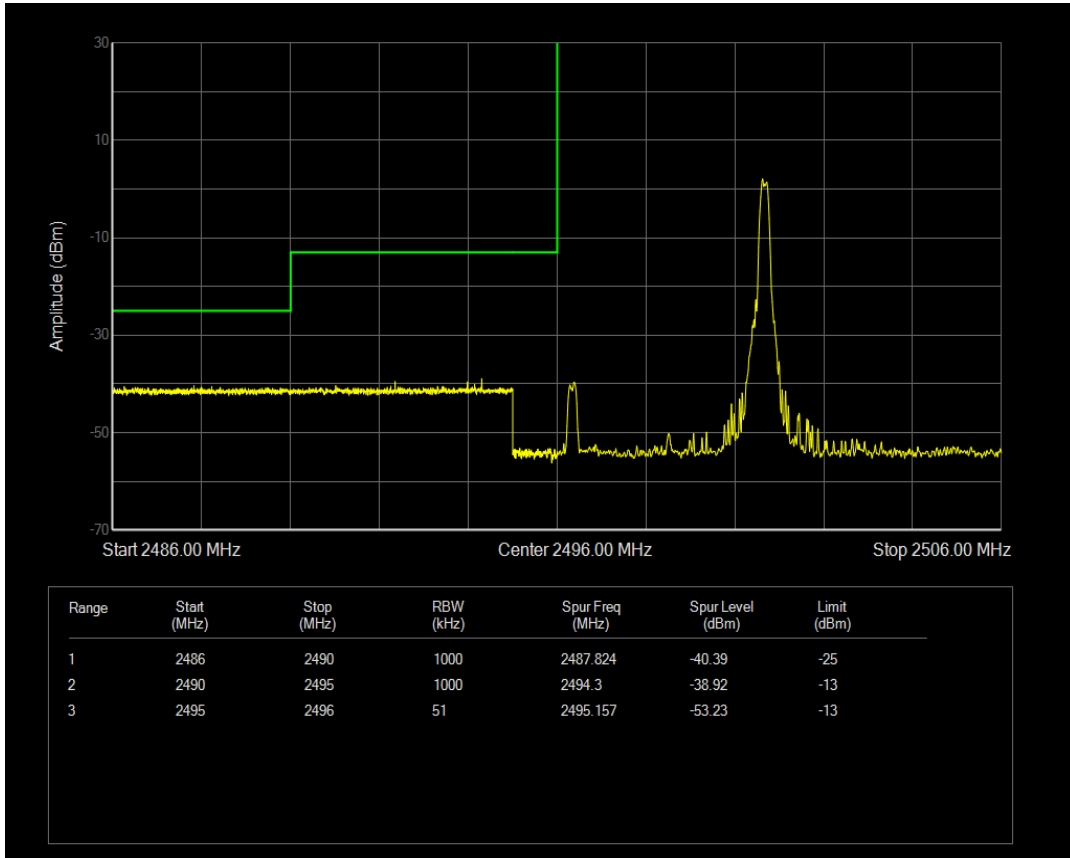

Band41 QPSK BW=5MHz Channel=39675 RB Size=1 Position=#Max

Band41 QAM16 BW=5MHz Channel=39675 RB Size=1 Position=#0