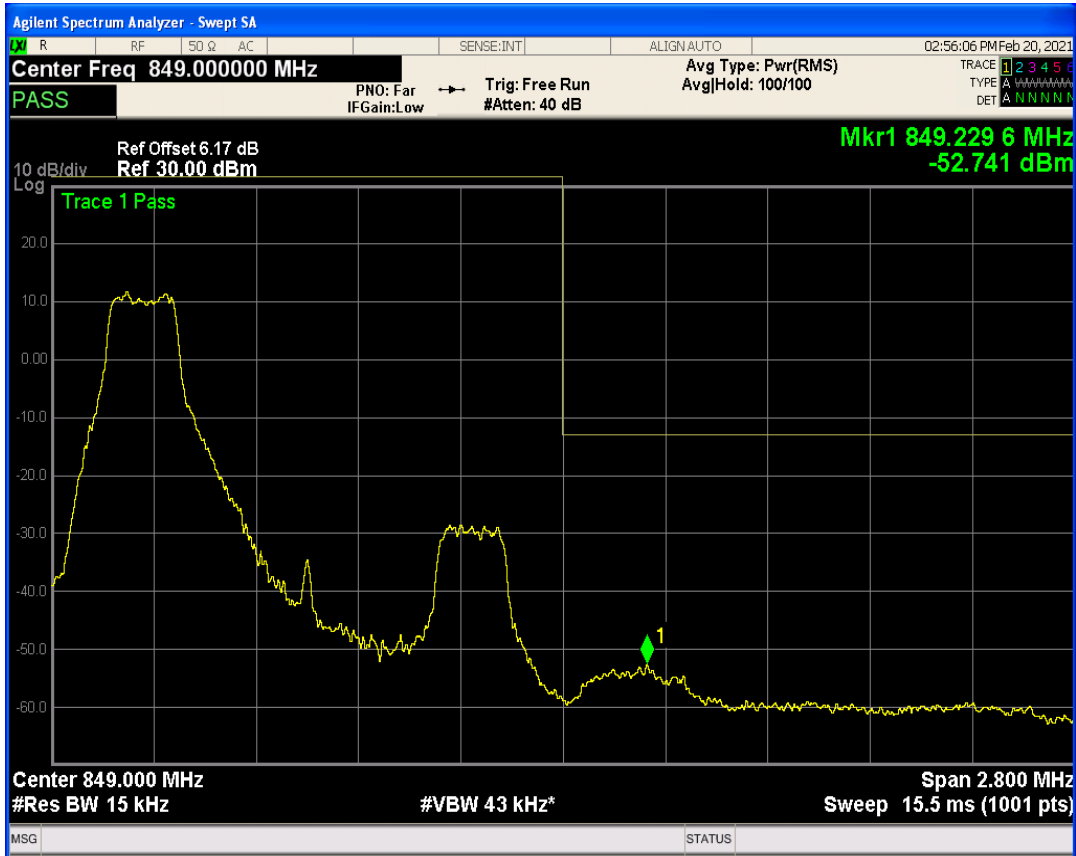

Band5 QAM16 BW=1.4MHz Channel=20643 RB Size=1 Position=#0

Band5 QAM16 BW=1.4MHz Channel=20407 RB Size=1 Position=#0