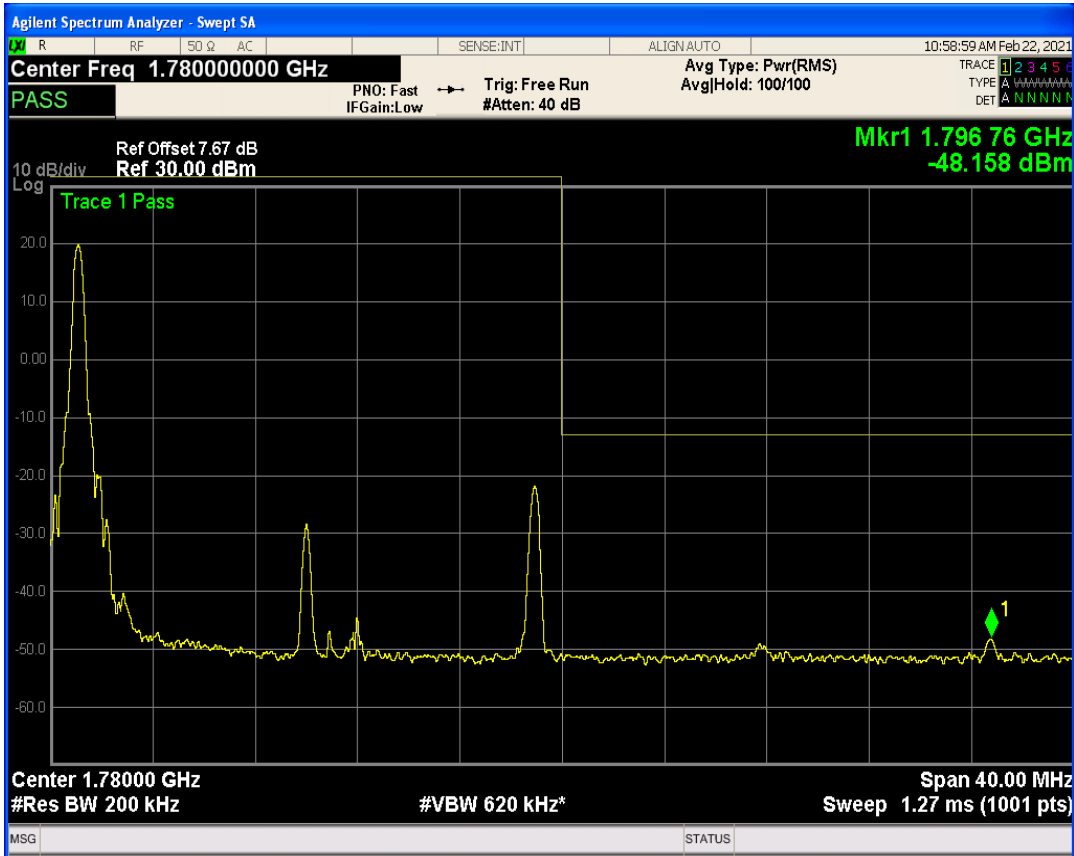

Band66 QAM16 BW=20MHz Channel=132572 RB Size=1 Position=#0

Band66 QAM16 BW=20MHz Channel=132072 RB Size=100 Position=#0