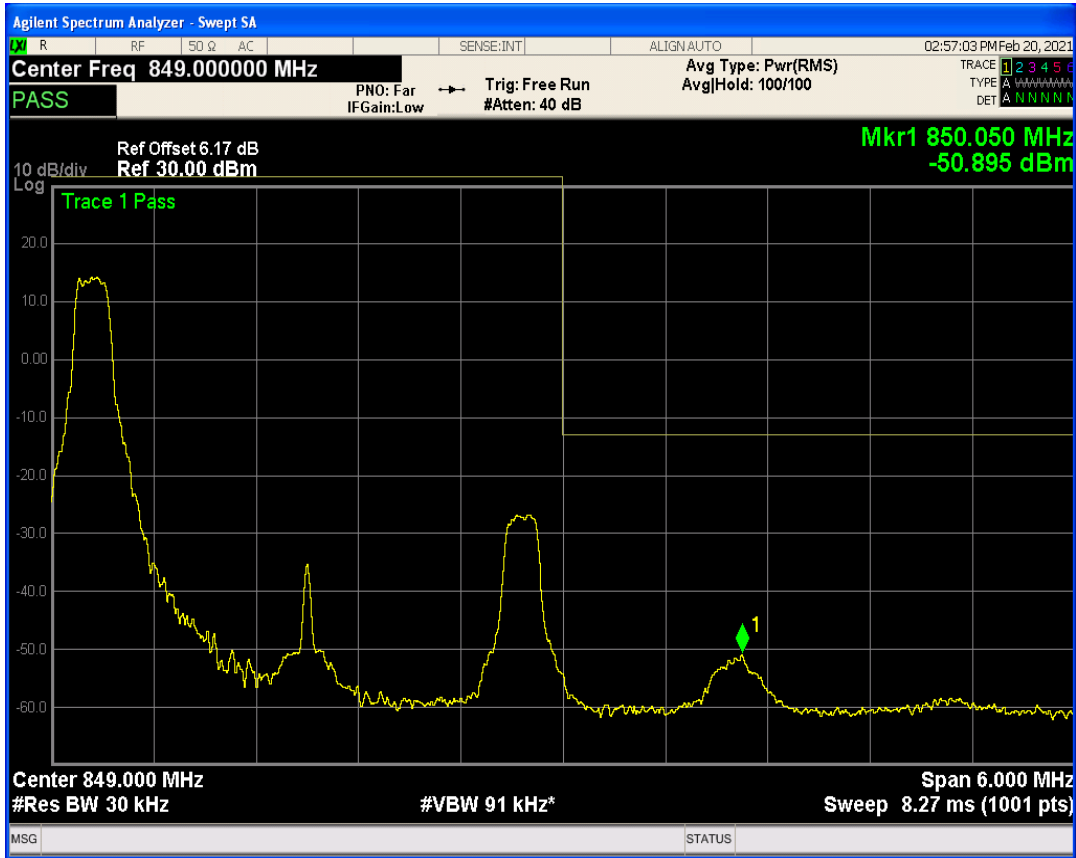

Band5 QAM16 BW=3MHz Channel=20635 RB Size=1 Position=#0

Band5 QAM16 BW=5MHz Channel=20425 RB Size=25 Position=#0