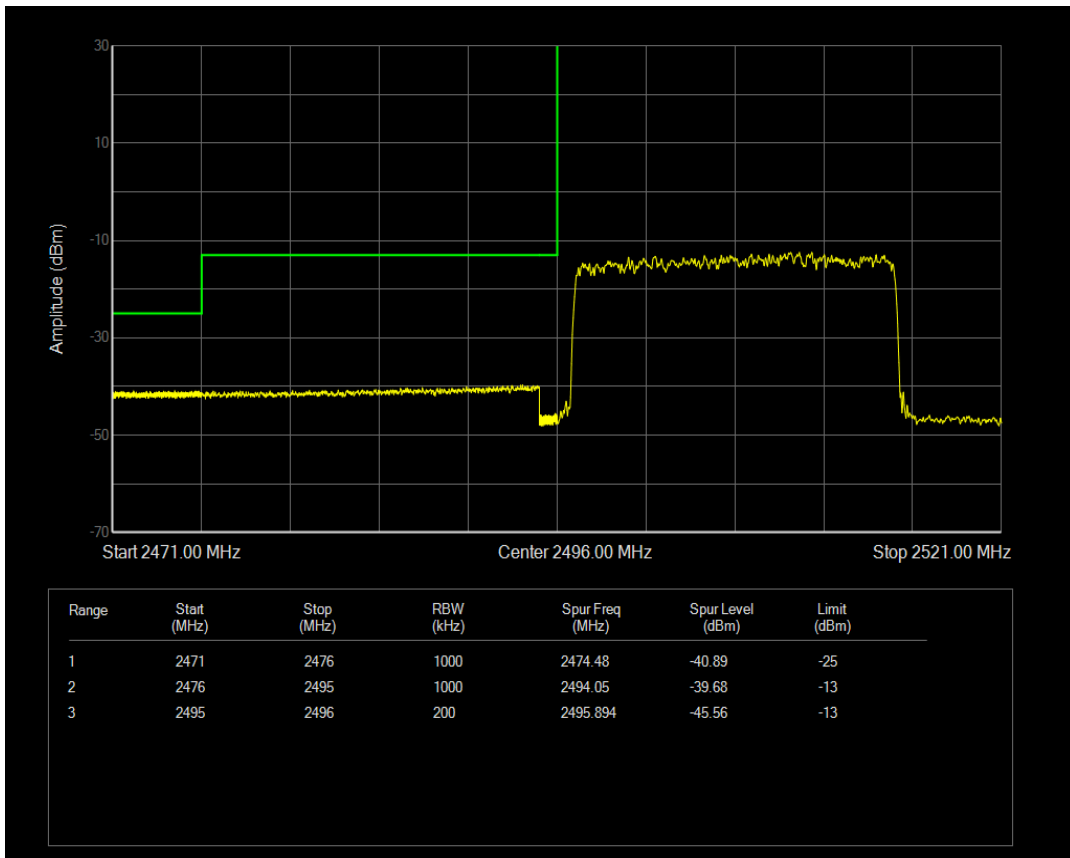

Band41 QAM16 BW=20MHz Channel=39750 RB Size=100 Position=#0

Band41 QAM16 BW=20MHz Channel=39750 RB Size=1 Position=#Max