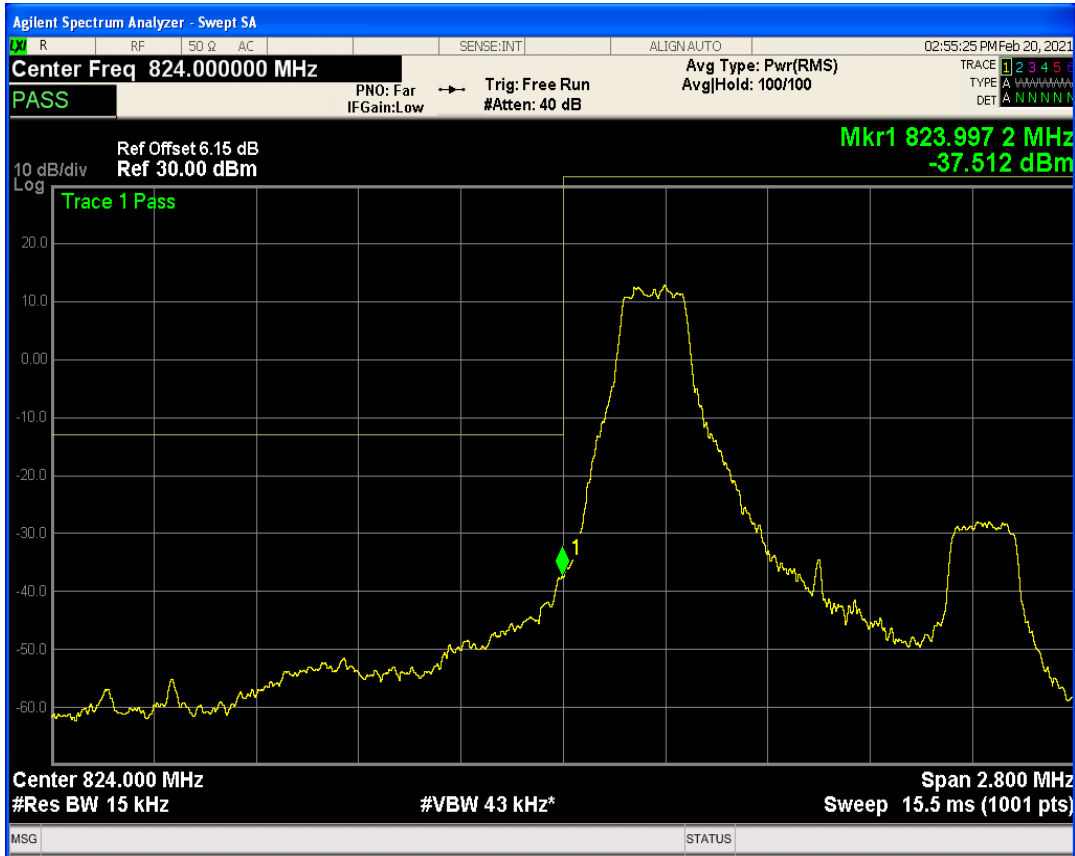

Band5 QPSK BW=1.4MHz Channel=20643 RB Size=1 Position=#0

Band5 QAM16 BW=5MHz Channel=20625 RB Size=1 Position=#Max

Band5 QAM16 BW=5MHz Channel=20625 RB Size=1 Position=#0

Band5 QPSK BW=1.4MHz Channel=20407 RB Size=1 Position=#0