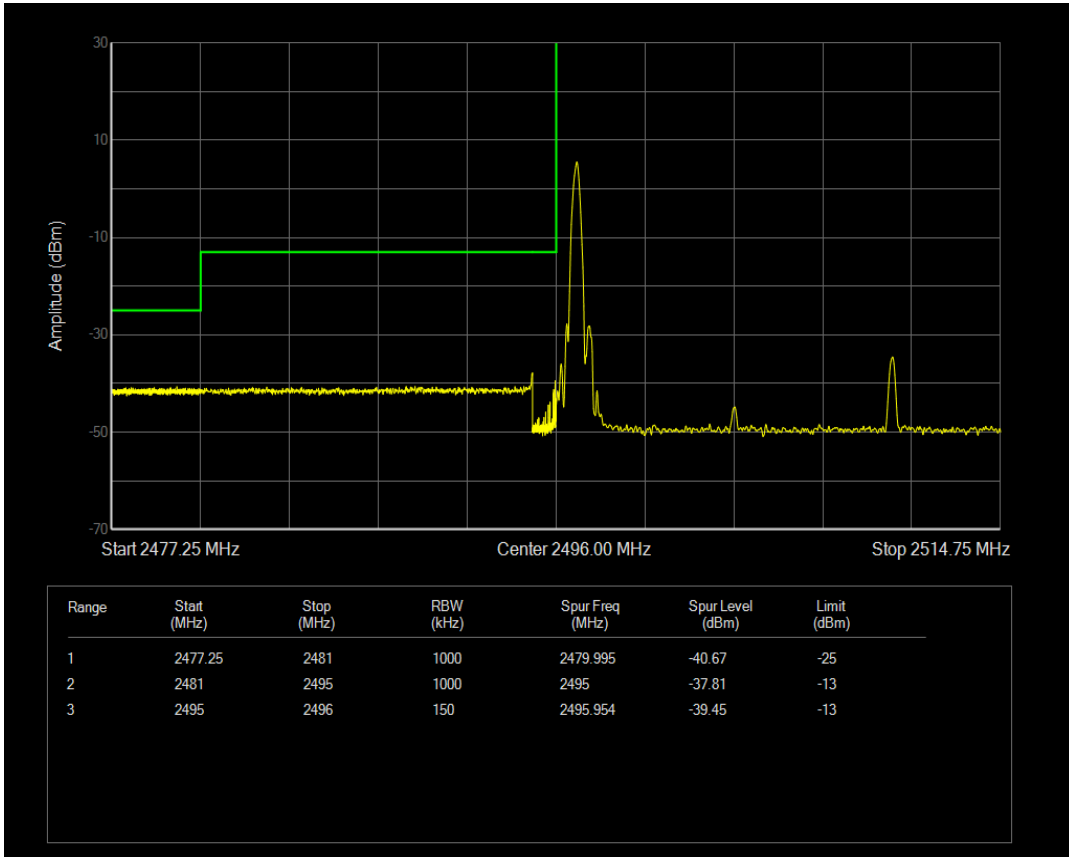

Band41 QPSK BW=15MHz Channel=39725 RB Size=1 Position=#0

Band41 QPSK BW=15MHz Channel=39725 RB Size=75 Position=#0