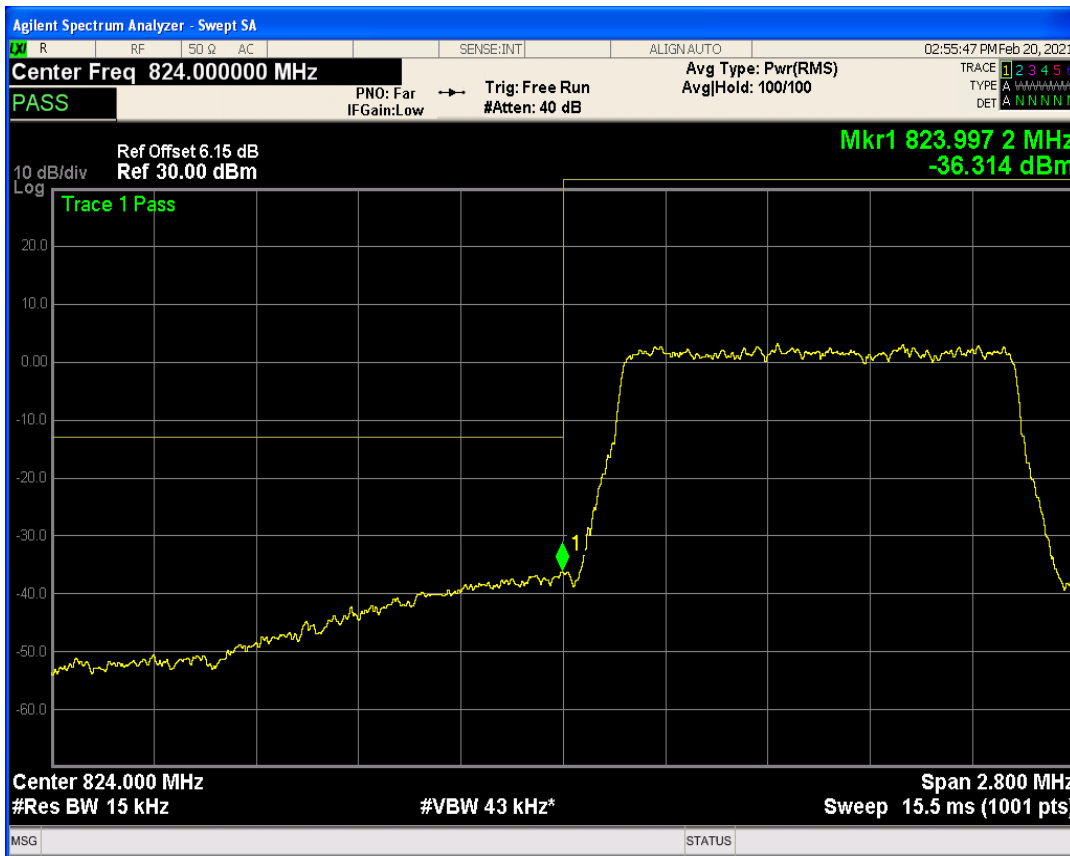

Band5 QAM16 BW=1.4MHz Channel=20407 RB Size=6 Position=#0

Band5 QAM16 BW=1.4MHz Channel=20643 RB Size=1 Position=#0