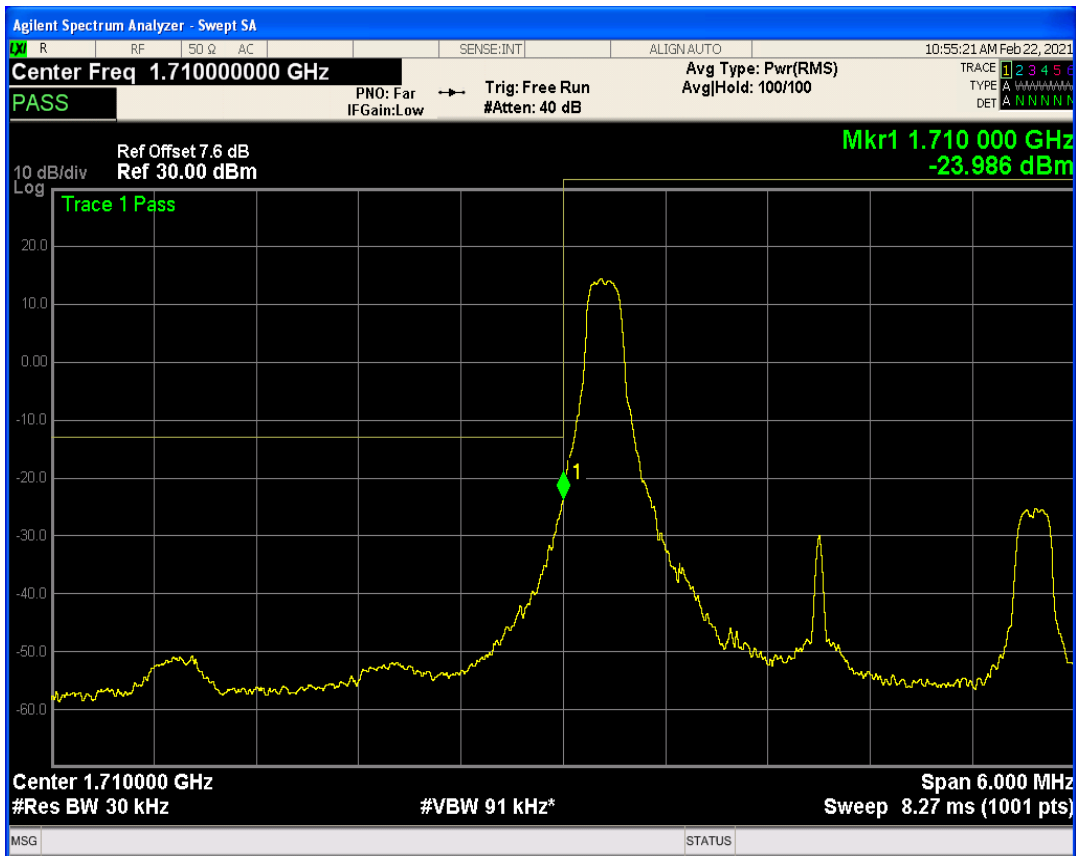

Band66 QAM16 BW=3MHz Channel=131987 RB Size=1 Position=#0

Band66 QAM16 BW=3MHz Channel=131987 RB Size=1 Position=#Max