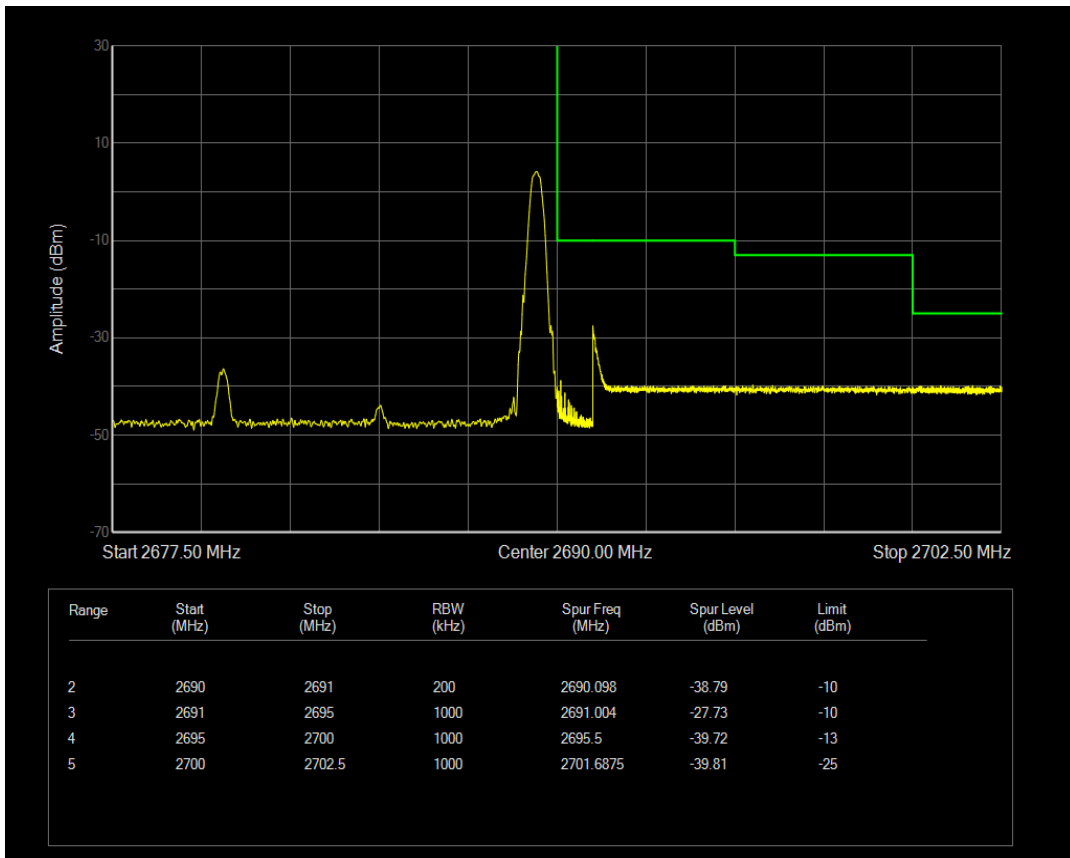

Band41 QAM16 BW=10MHz Channel=41540 RB Size=1 Position=#Max

Band41 QAM16 BW=10MHz Channel=41540 RB Size=50 Position=#0