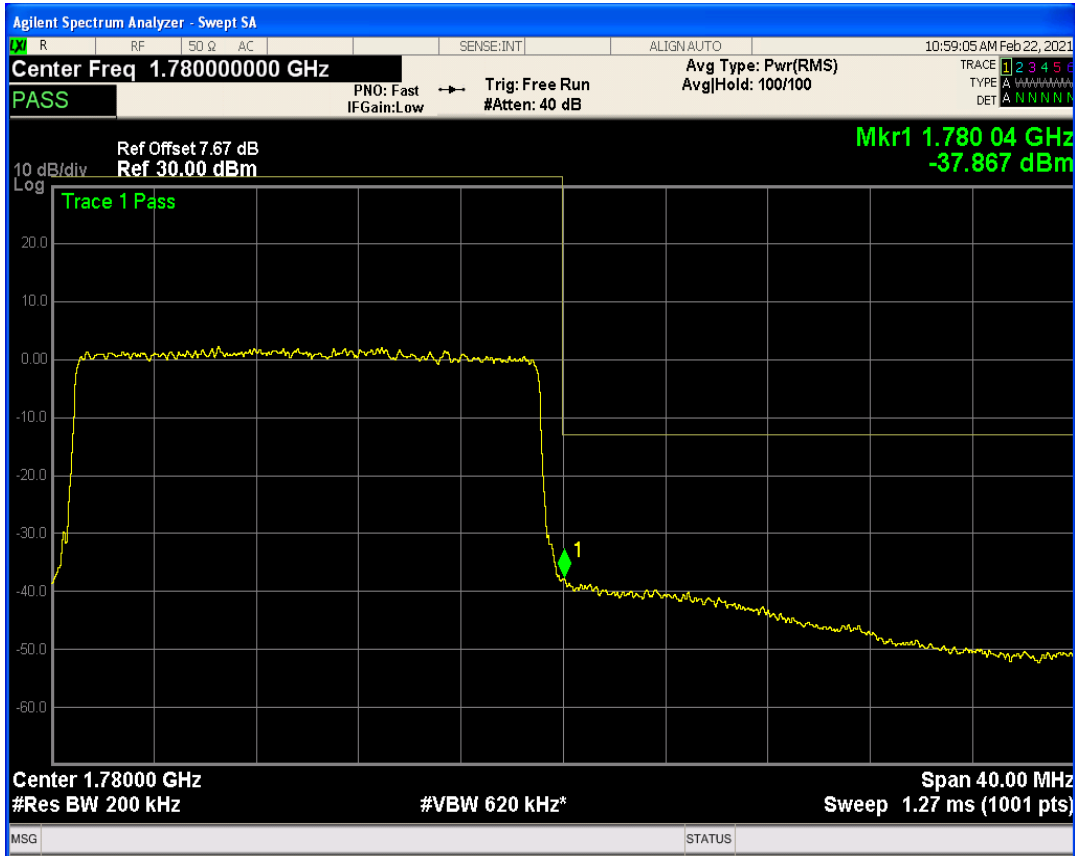

Band66 QAM16 BW=20MHz Channel=132572 RB Size=1 Position=#Max

Band66 QAM16 BW=20MHz Channel=132572 RB Size=1 Position=#0

Band66 QAM16 BW=20MHz Channel=132072 RB Size=100 Position=#0

Band66 QAM16 BW=20MHz Channel=132572 RB Size=100 Position=#0