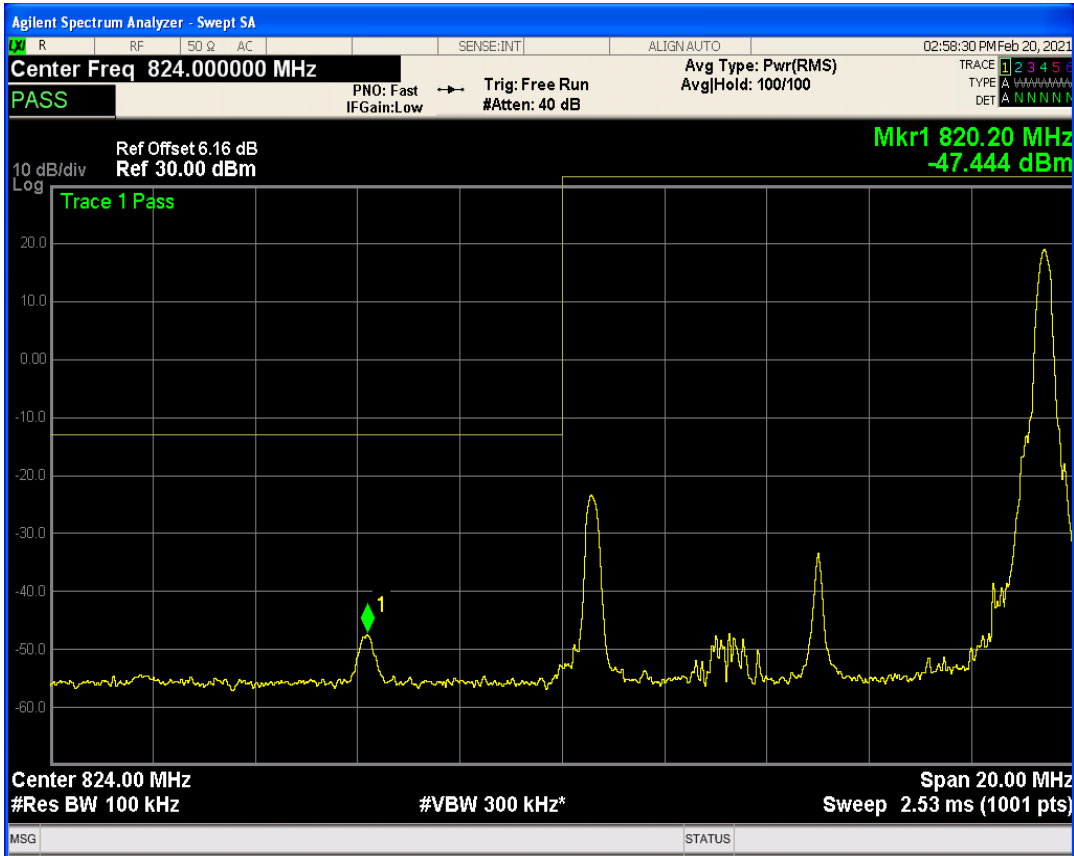

Band5 QAM16 BW=10MHz Channel=20450 RB Size=1 Position=#Max

Band5 QAM16 BW=1.4MHz Channel=20643 RB Size=1 Position=#Max