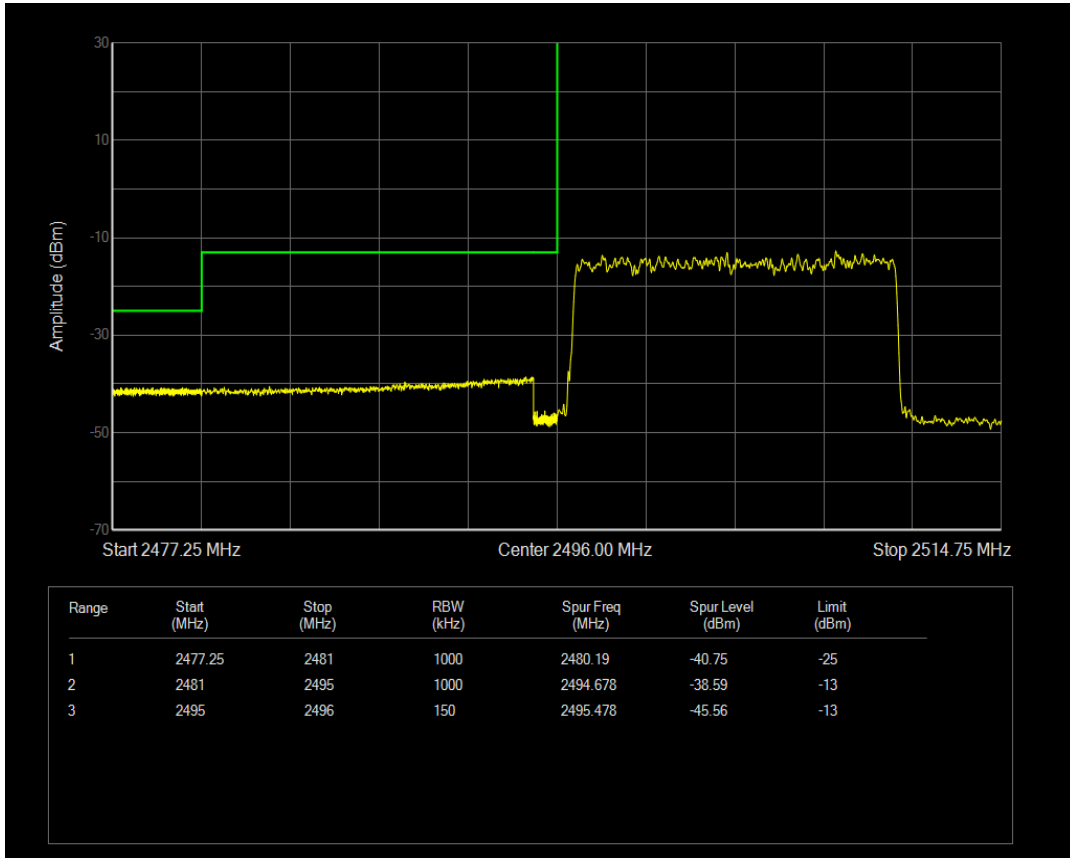

Band41 QAM16 BW=15MHz Channel=39725 RB Size=75 Position=#0

Band41 QPSK BW=15MHz Channel=41515 RB Size=1 Position=#Max