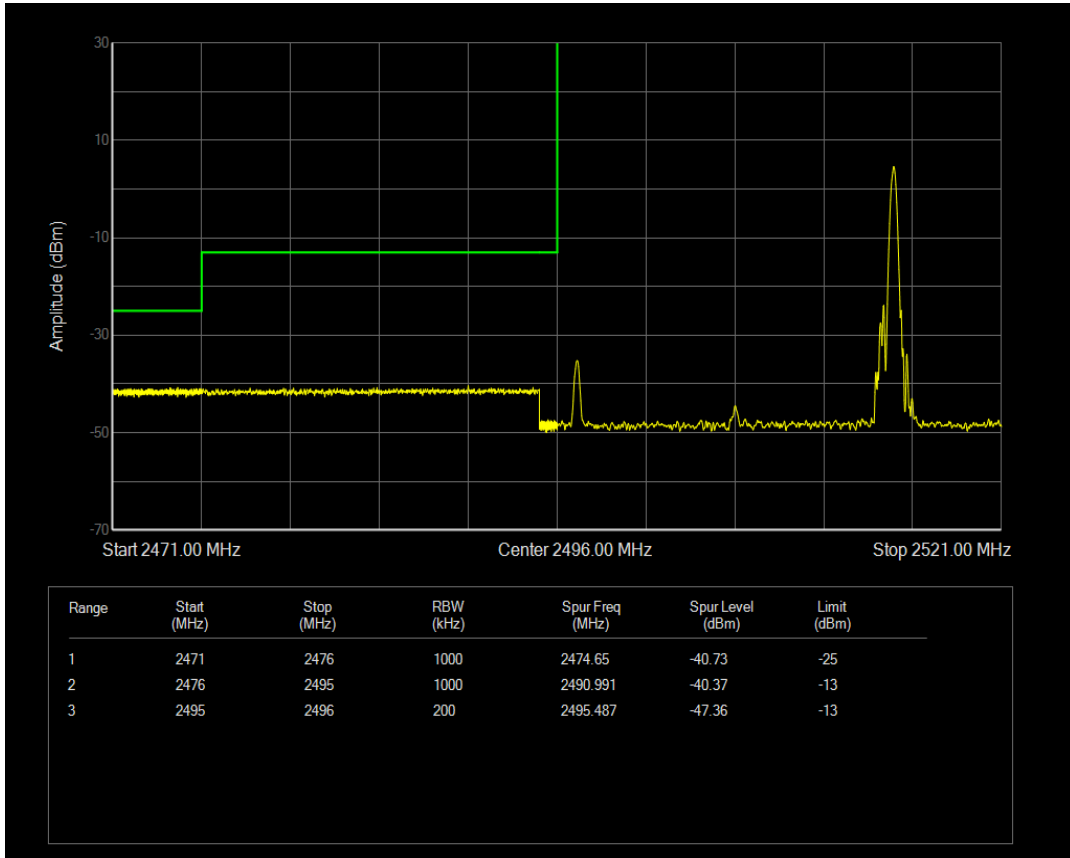

Band41 QAM16 BW=20MHz Channel=39750 RB Size=1 Position=#Max

Band41 QPSK BW=20MHz Channel=41490 RB Size=1 Position=#0