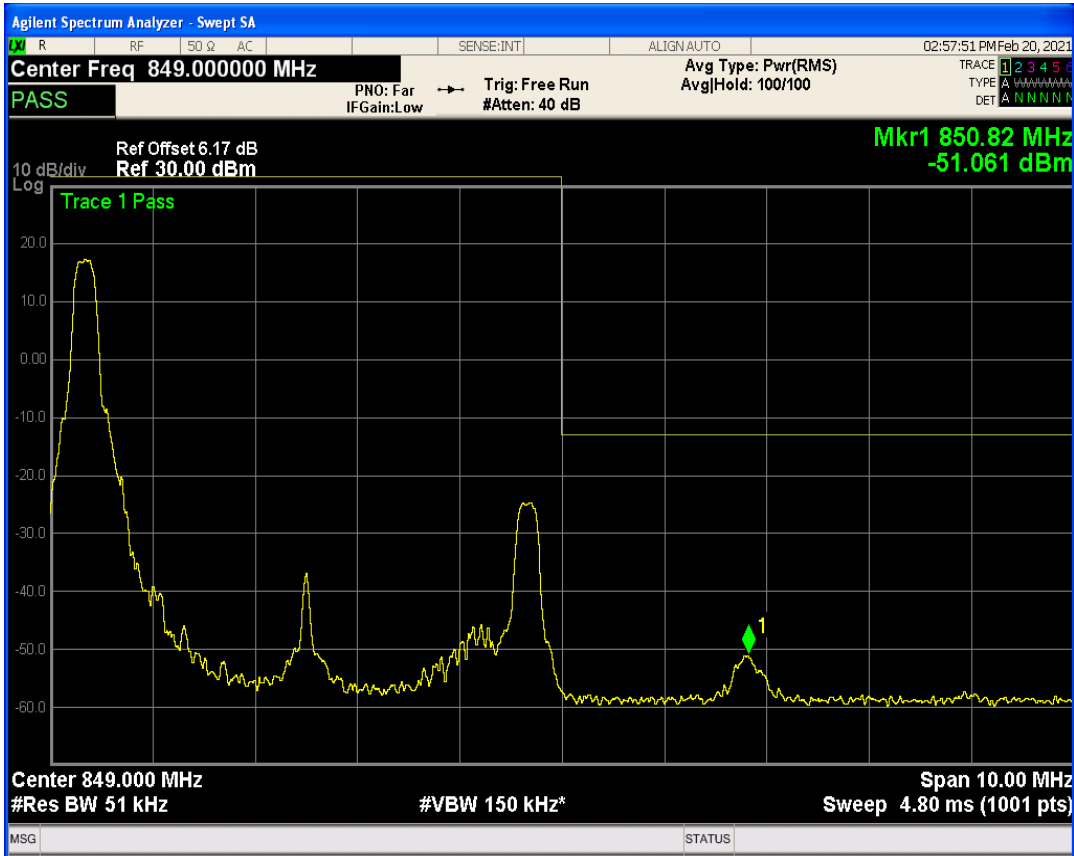

Band5 QPSK BW=3MHz Channel=20635 RB Size=1 Position=#Max

Band5 QPSK BW=5MHz Channel=20625 RB Size=25 Position=#0

Band5 QPSK BW=5MHz Channel=20625 RB Size=1 Position=#Max

Band5 QPSK BW=5MHz Channel=20625 RB Size=1 Position=#0