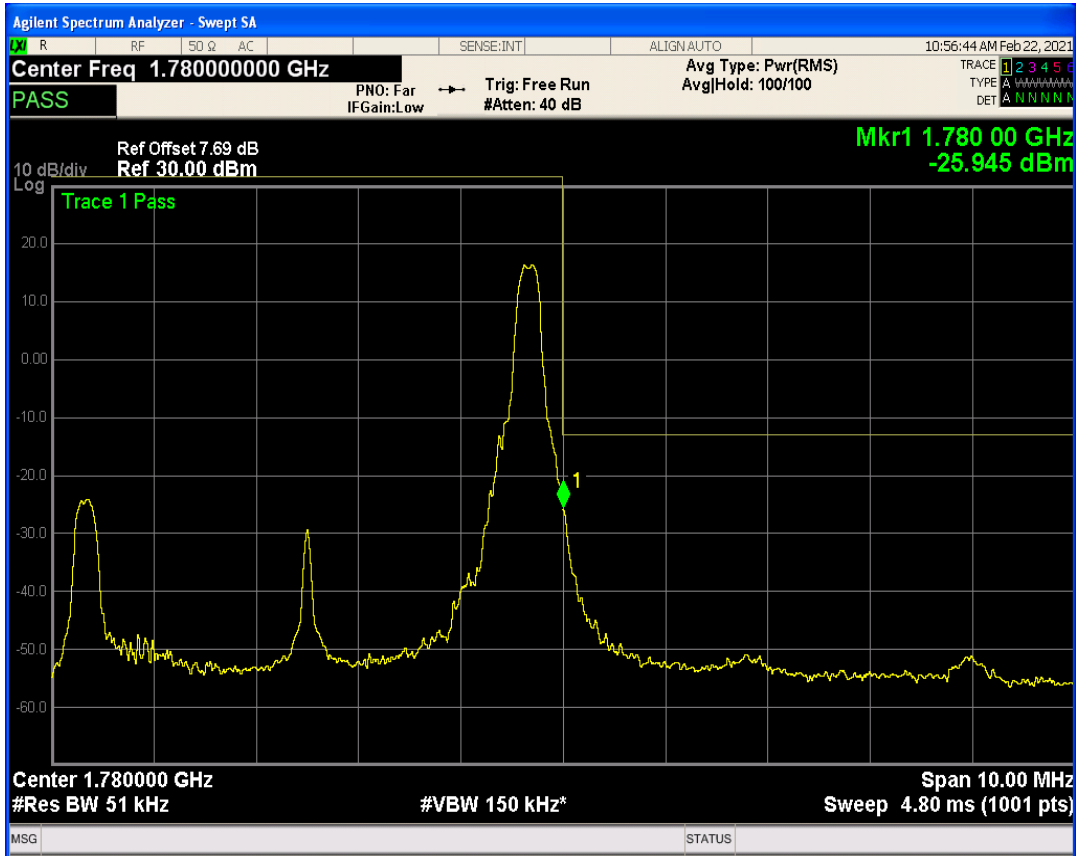

Band66 QAM16 BW=5MHz Channel=132647 RB Size=1 Position=#Max

Band66 QPSK BW=1.4MHz Channel=132665 RB Size=1 Position=#Max