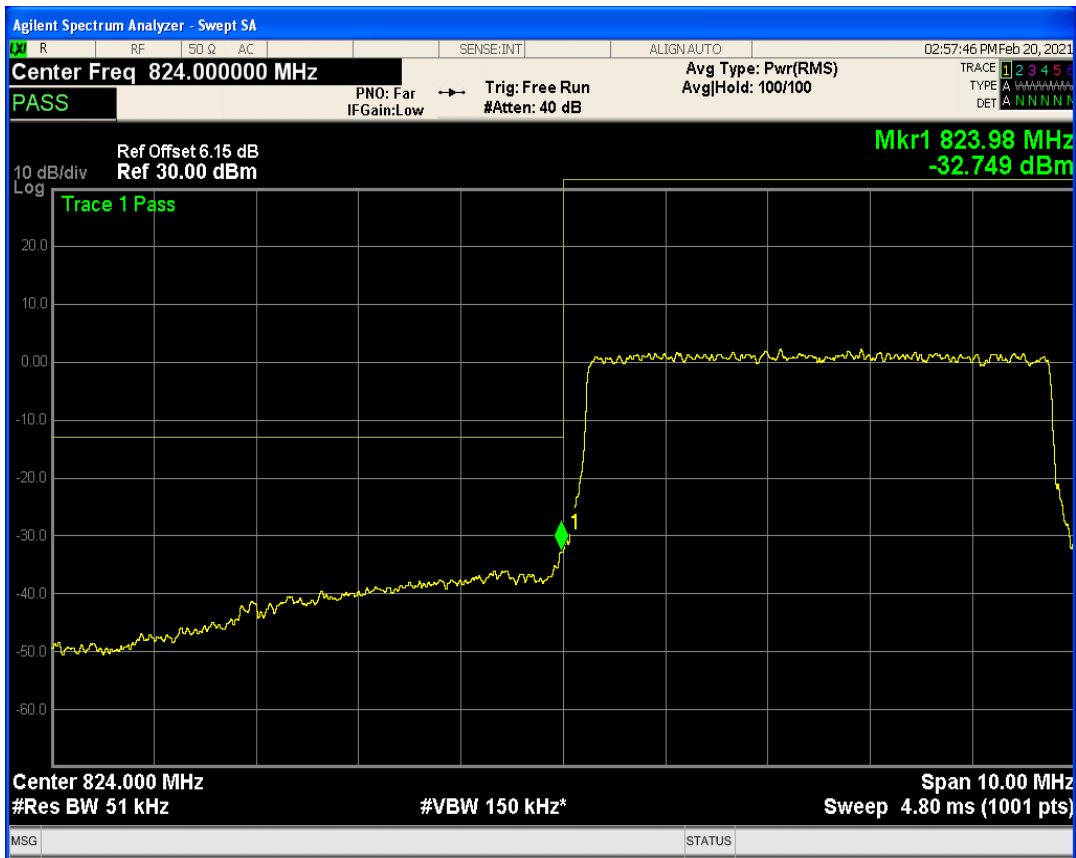

Band5 QAM16 BW=5MHz Channel=20425 RB Size=25 Position=#0

Band5 QAM16 BW=5MHz Channel=20425 RB Size=1 Position=#Max