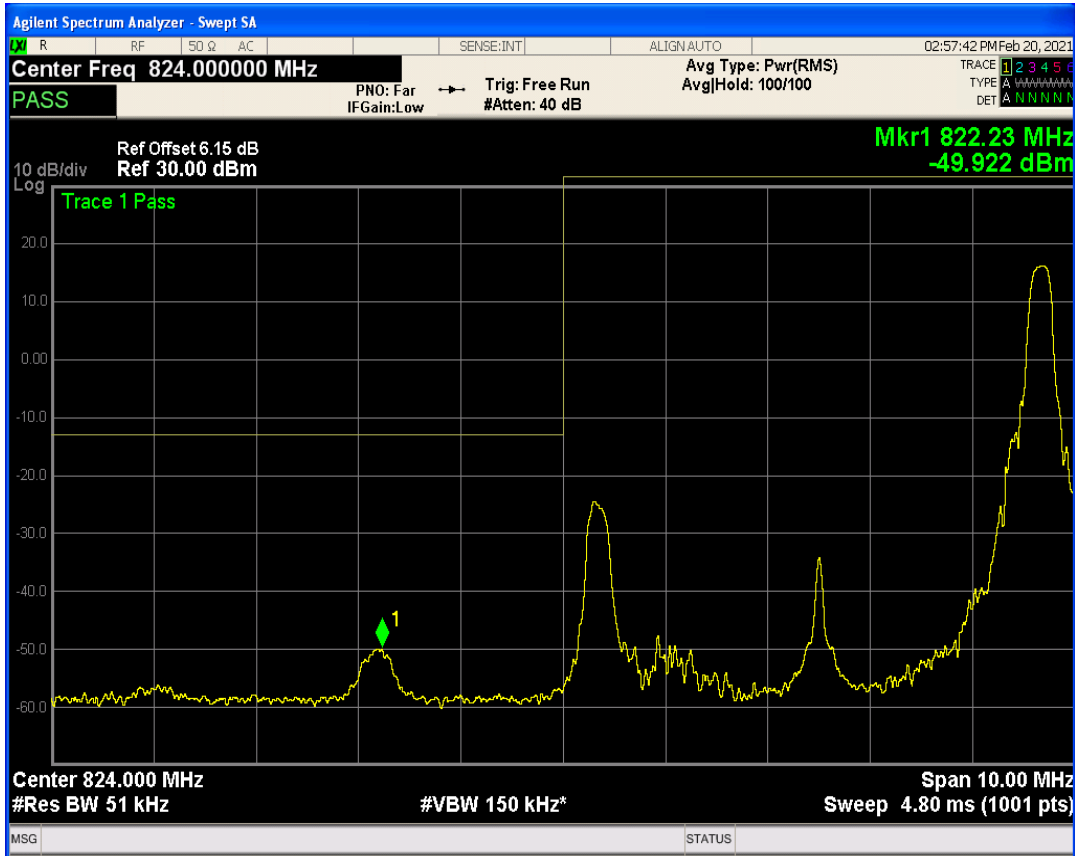

Band5 QAM16 BW=3MHz Channel=20635 RB Size=1 Position=#Max

Band5 QAM16 BW=3MHz Channel=20635 RB Size=1 Position=#0

Band5 QAM16 BW=5MHz Channel=20425 RB Size=25 Position=#0

Band5 QAM16 BW=5MHz Channel=20425 RB Size=1 Position=#Max