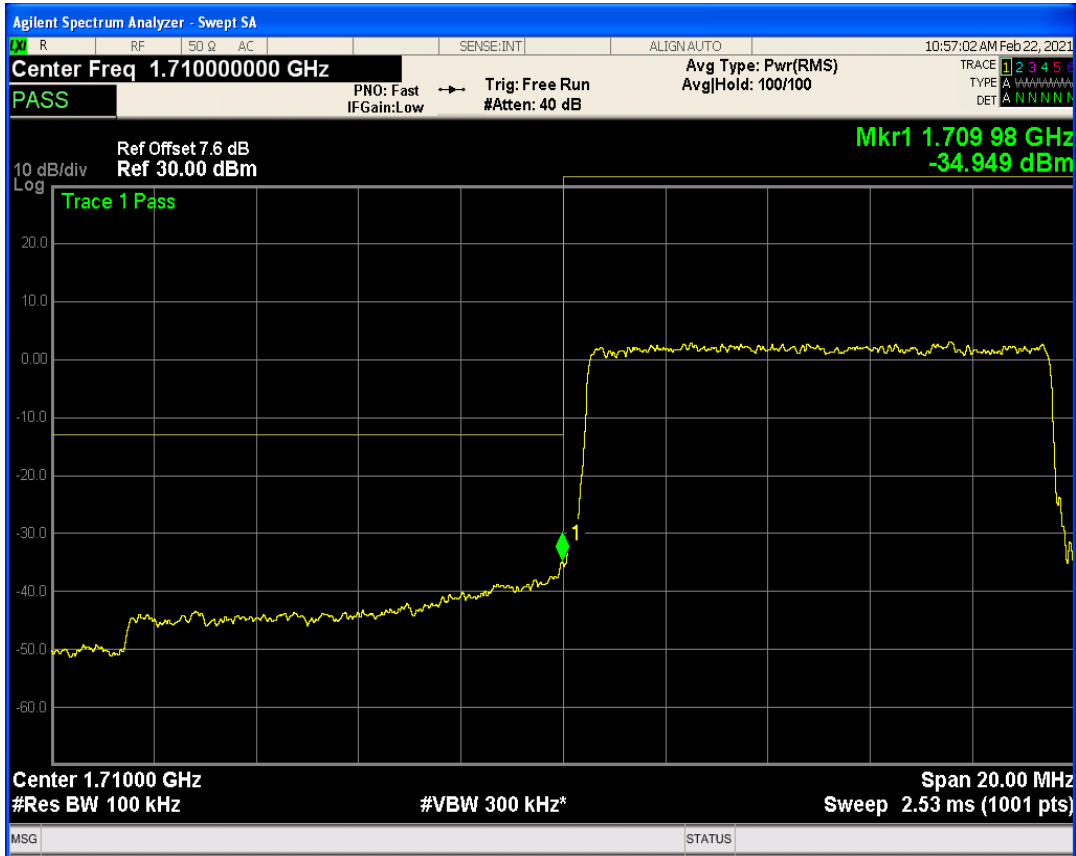

Band66 QPSK BW=10MHz Channel=132022 RB Size=50 Position=#0

Band66 QPSK BW=10MHz Channel=132622 RB Size=1 Position=#0