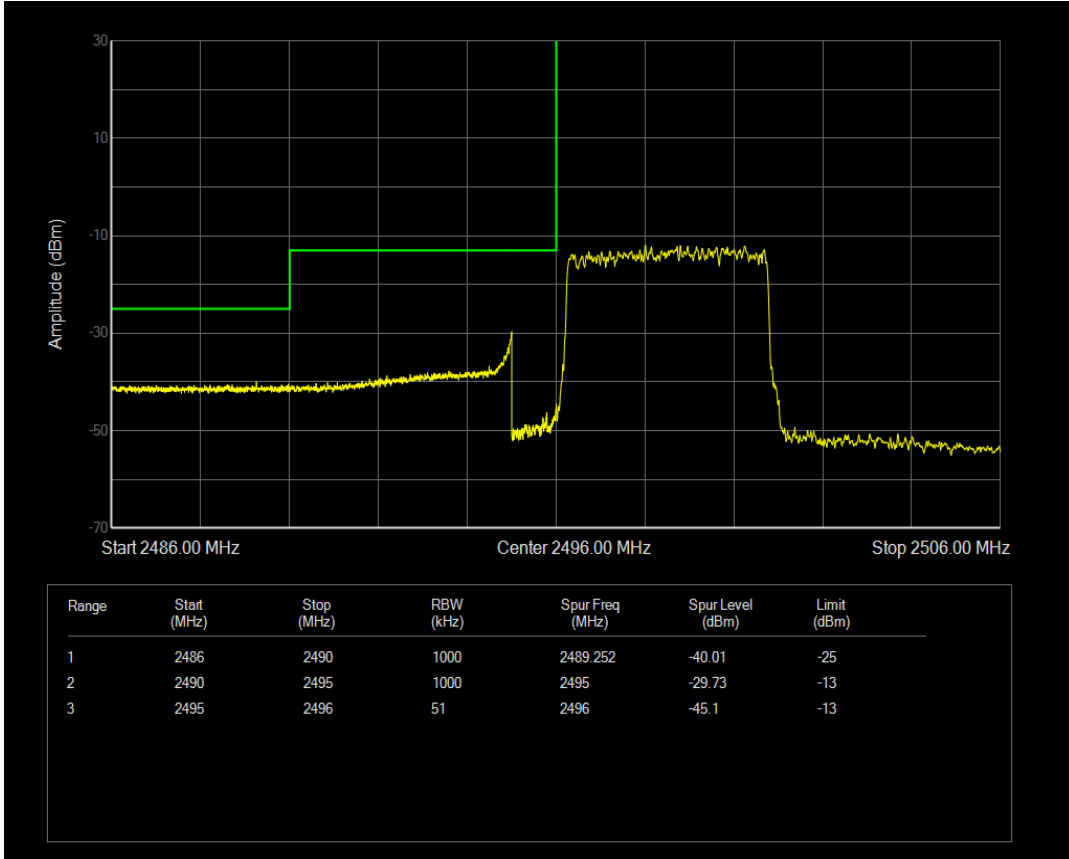

Band4 QPSK BW=5MHz Channel=20375 RB Size=1 Position=#Max

Band4 QPSK BW=5MHz Channel=20375 RB Size=25 Position=#0

Band4 QPSK BW=5MHz Channel=19975 RB Size=25 Position=#0

Band4 QPSK BW=5MHz Channel=20375 RB Size=1 Position=#0

Band41 QPSK BW=5MHz Channel=39675 RB Size=1 Position=#0

Band41 QPSK BW=5MHz Channel=39675 RB Size=1 Position=#Max

Band41 QAM16 BW=5MHz Channel=39675 RB Size=1 Position=#0

Band41 QPSK BW=5MHz Channel=39675 RB Size=25 Position=#0