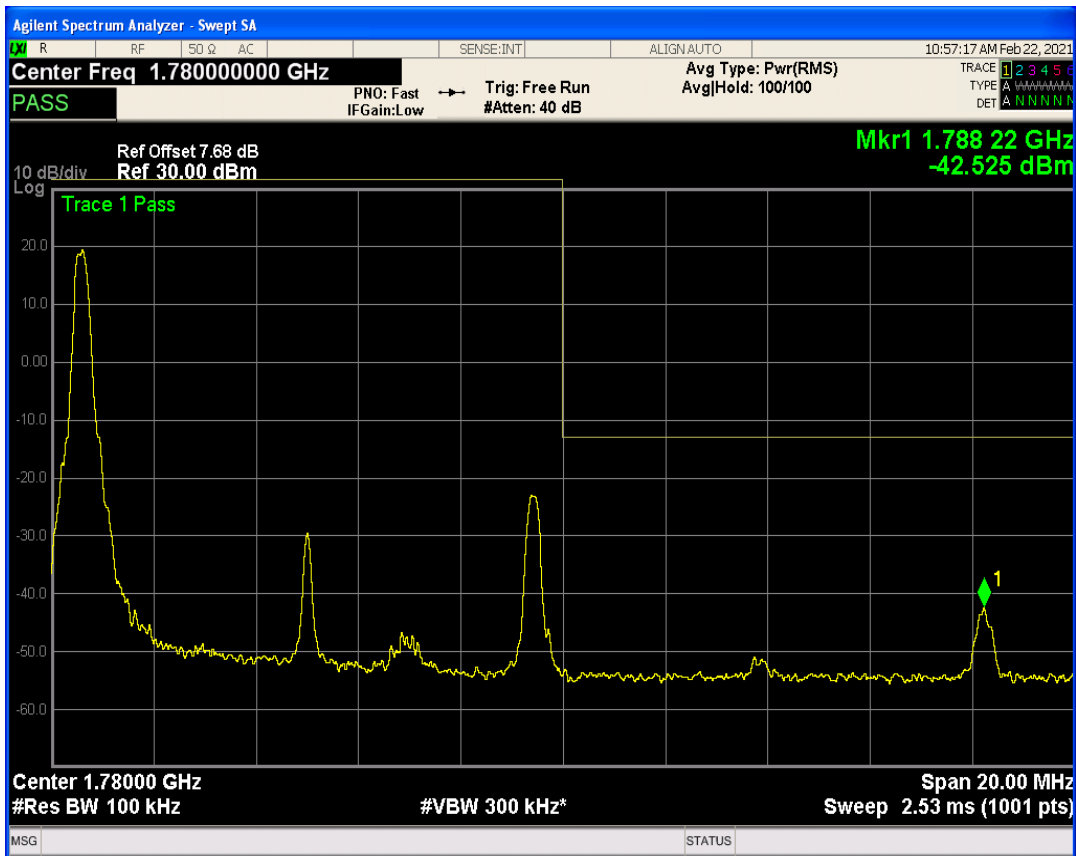

Band66 QPSK BW=10MHz Channel=132622 RB Size=1 Position=#0

Band66 QPSK BW=10MHz Channel=132022 RB Size=1 Position=#Max