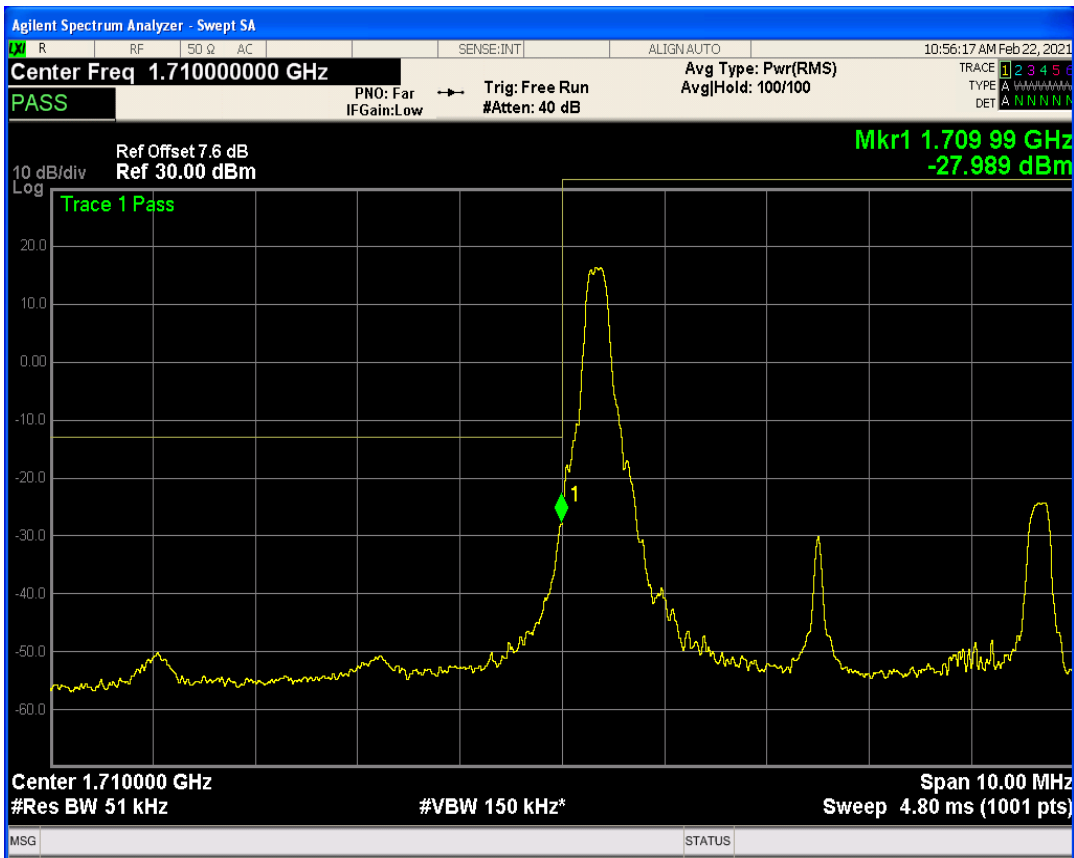

Band66 QAM16 BW=5MHz Channel=131997 RB Size=1 Position=#0

Band66 QPSK BW=1.4MHz Channel=131979 RB Size=1 Position=#0