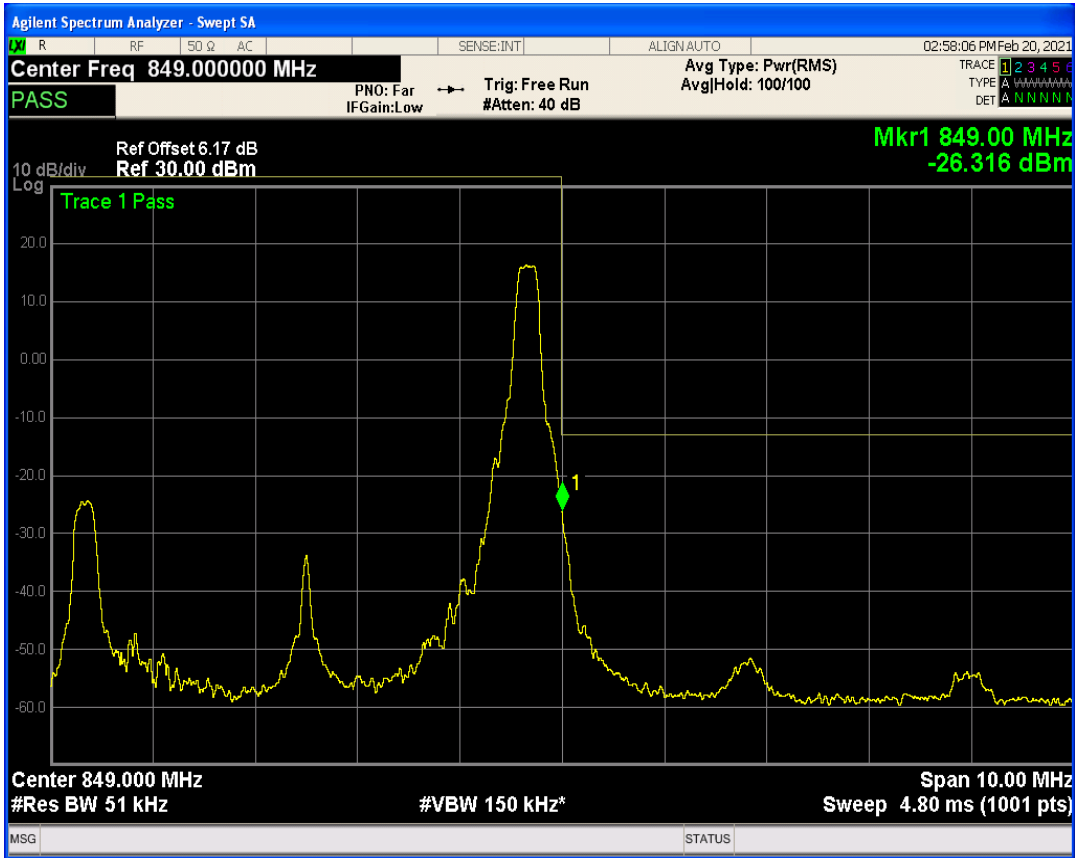

Band5 QAM16 BW=5MHz Channel=20625 RB Size=1 Position=#Max

Band5 QAM16 BW=5MHz Channel=20625 RB Size=1 Position=#0