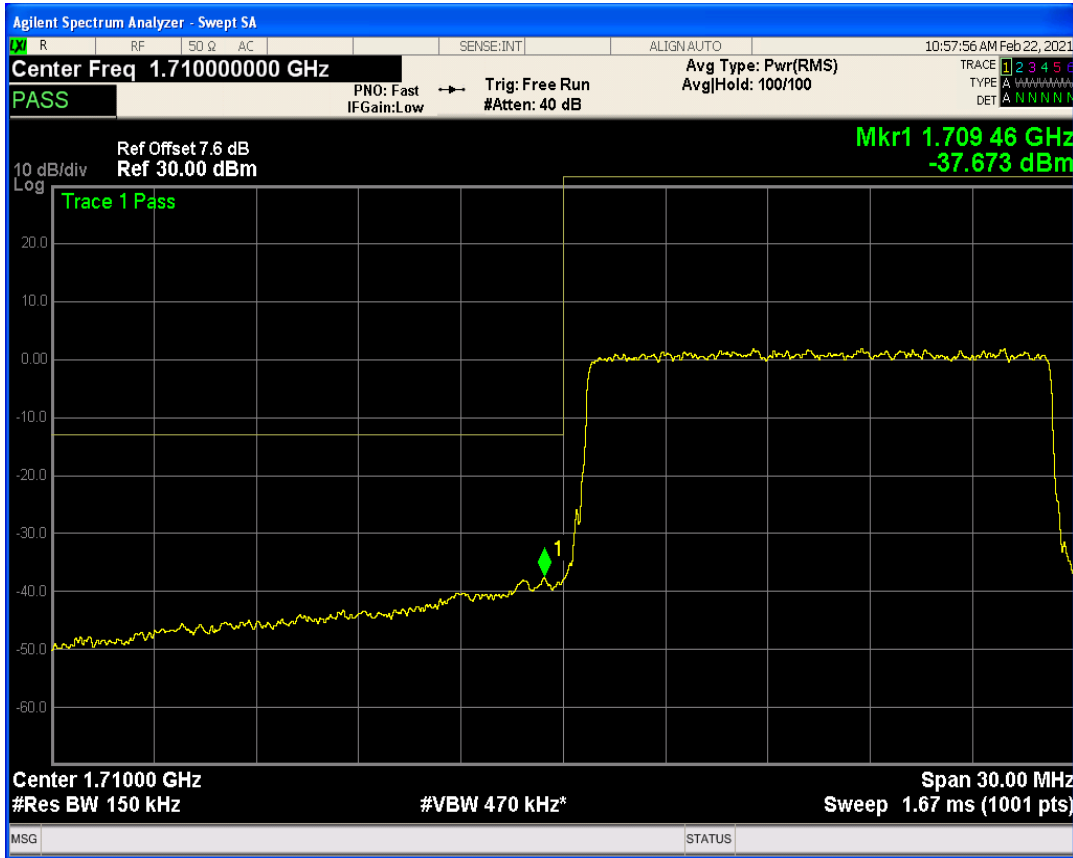

Band66 QAM16 BW=10MHz Channel=132622 RB Size=50 Position=#0

Band66 QAM16 BW=15MHz Channel=132047 RB Size=1 Position=#Max

Band66 QAM16 BW=15MHz Channel=132597 RB Size=1 Position=#0

Band66 QAM16 BW=15MHz Channel=132047 RB Size=75 Position=#0