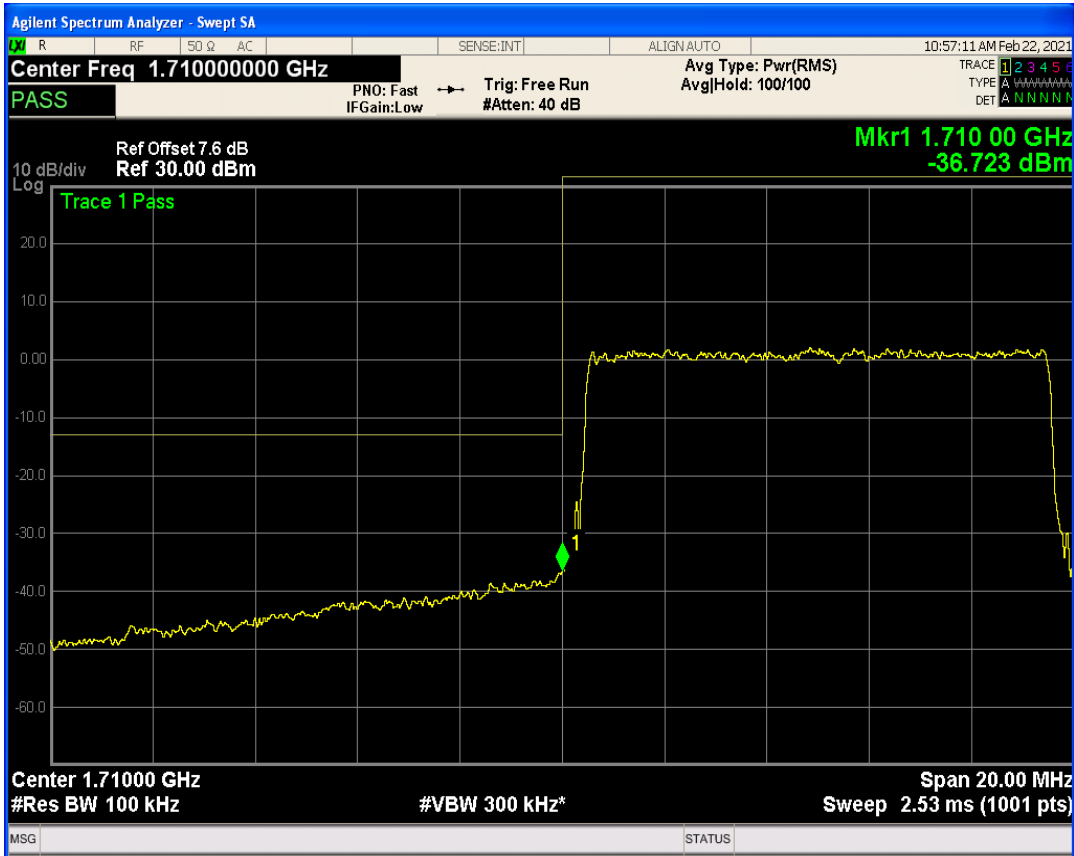

Band66 QAM16 BW=1.4MHz Channel=132665 RB Size=1 Position=#Max

Band66 QAM16 BW=1.4MHz Channel=132665 RB Size=6 Position=#0

Band66 QAM16 BW=10MHz Channel=132022 RB Size=1 Position=#0

Band66 QAM16 BW=10MHz Channel=132022 RB Size=50 Position=#0