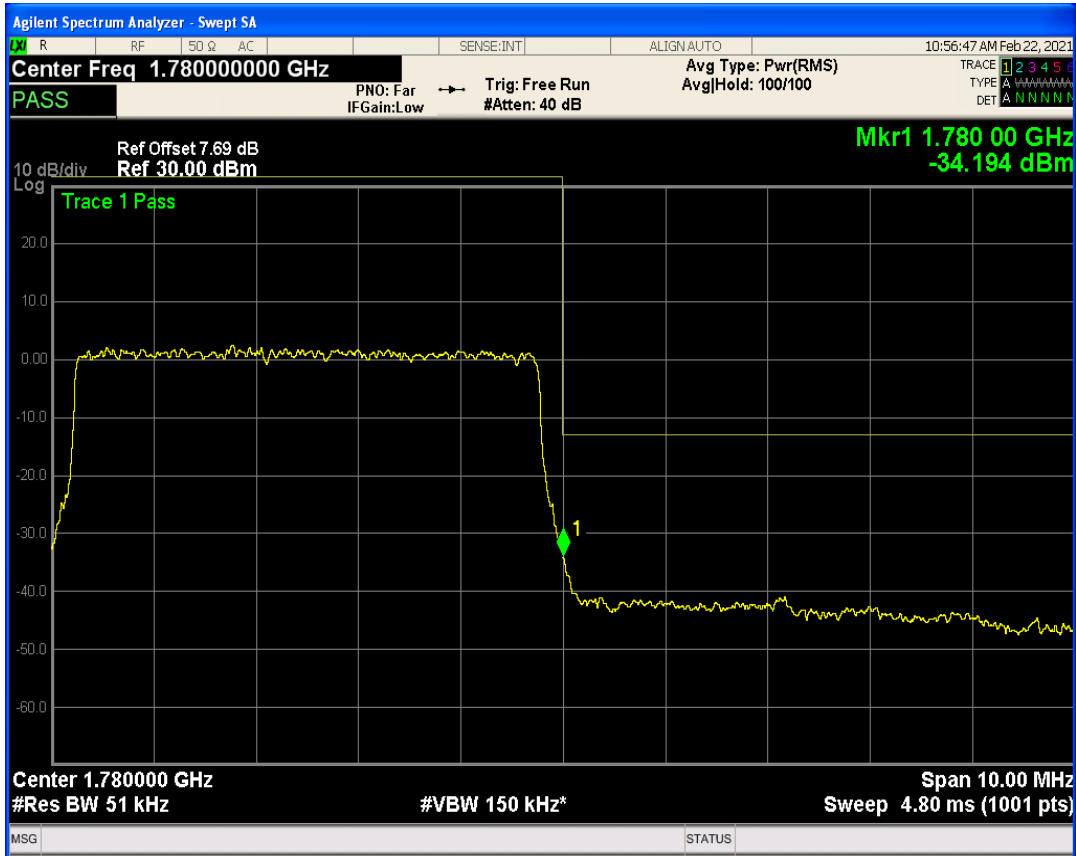

Band66 QAM16 BW=5MHz Channel=131997 RB Size=1 Position=#0

Band66 QPSK BW=1.4MHz Channel=131979 RB Size=1 Position=#0

Band66 QPSK BW=1.4MHz Channel=131979 RB Size=1 Position=#Max

Band66 QAM16 BW=5MHz Channel=132647 RB Size=25 Position=#0