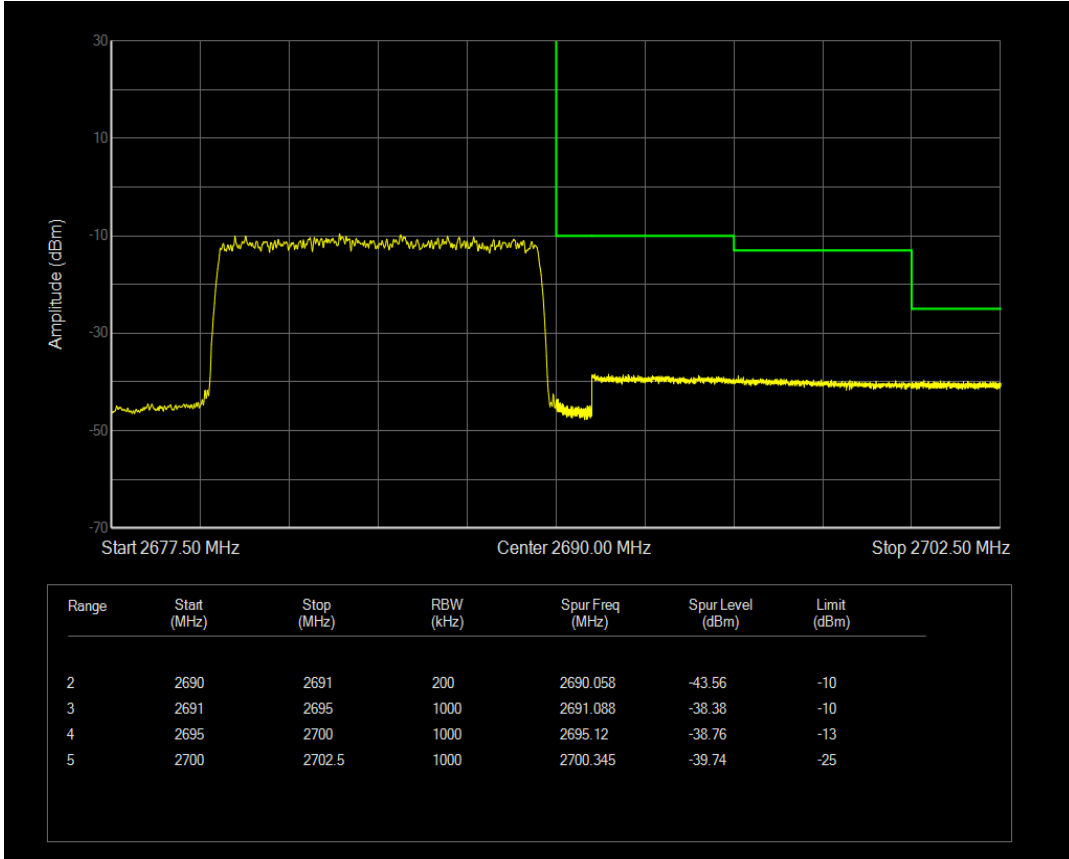

Band41 QPSK BW=10MHz Channel=41540 RB Size=50 Position=#0

Band41 QAM16 BW=10MHz Channel=41540 RB Size=1 Position=#0

Band41 QAM16 BW=10MHz Channel=41540 RB Size=1 Position=#Max

Band41 QAM16 BW=10MHz Channel=41540 RB Size=50 Position=#0