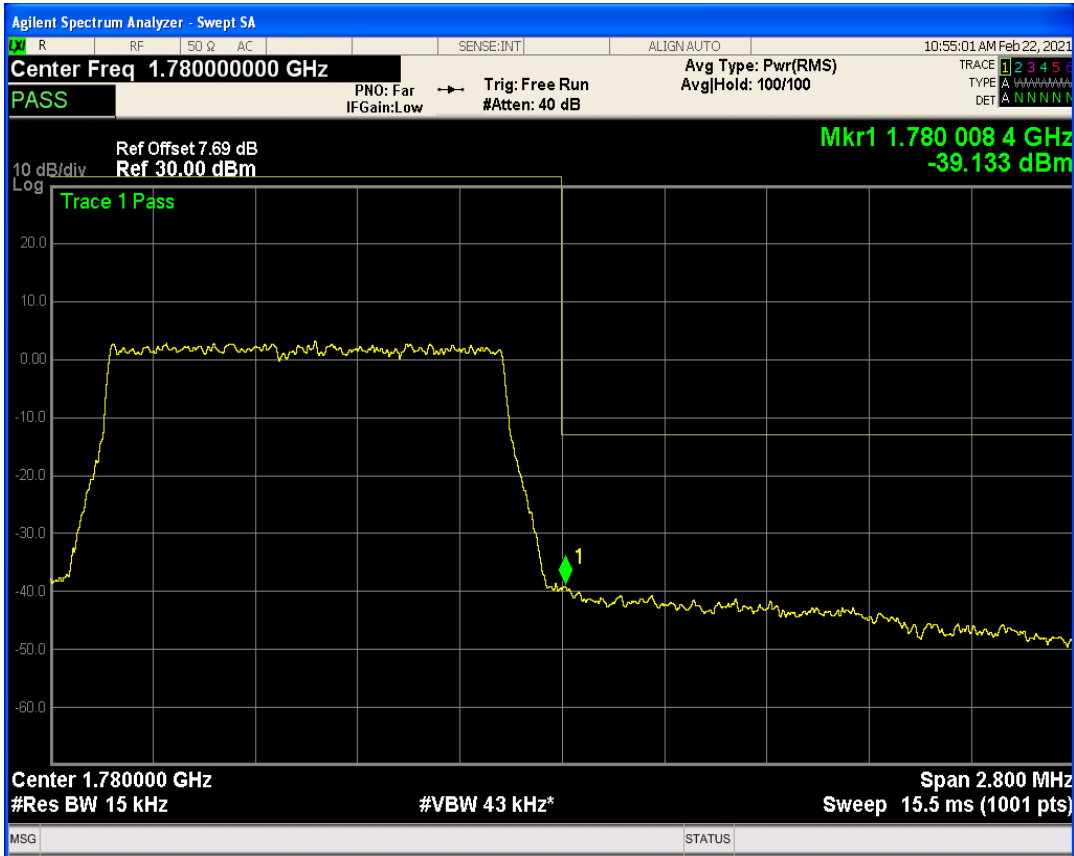

Band66 QAM16 BW=1.4MHz Channel=132665 RB Size=6 Position=#0

Band66 QAM16 BW=10MHz Channel=132022 RB Size=1 Position=#0