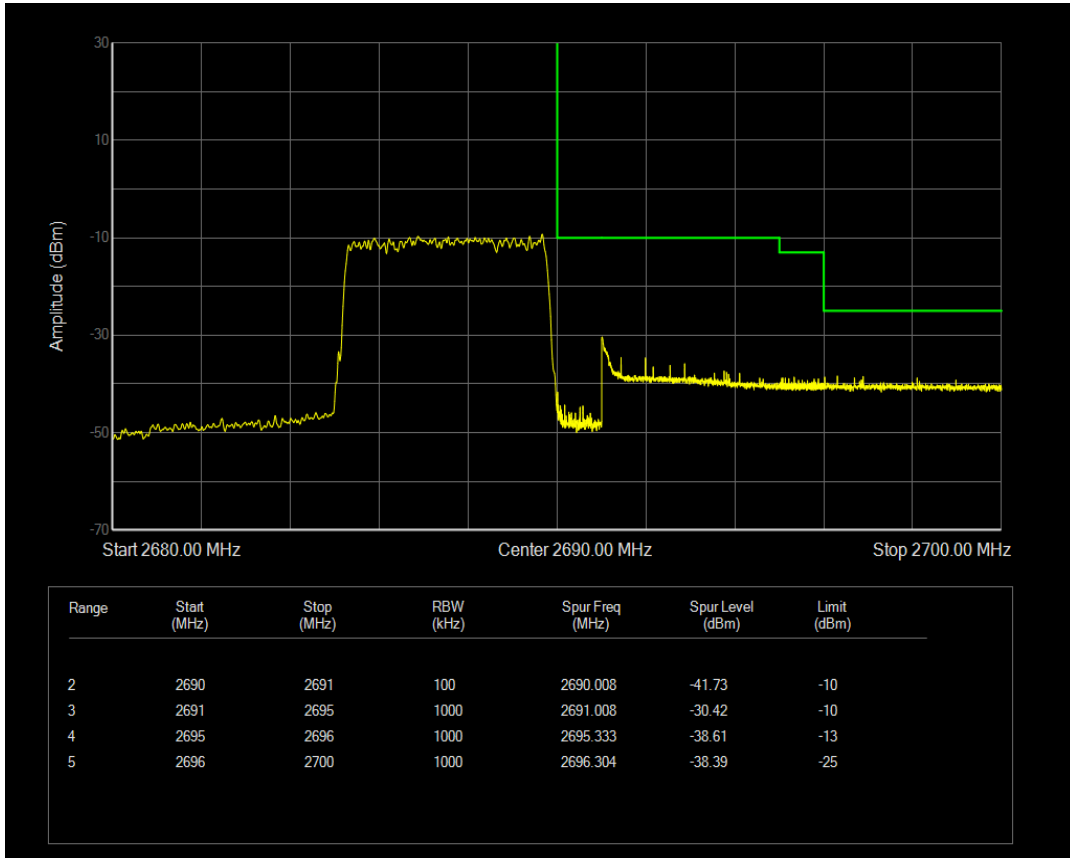

Band41 QAM16 BW=5MHz Channel=39675 RB Size=1 Position=#Max

Band41 QAM16 BW=5MHz Channel=39675 RB Size=25 Position=#0

Band41 QPSK BW=5MHz Channel=41565 RB Size=1 Position=#0

Band41 QPSK BW=5MHz Channel=41565 RB Size=25 Position=#0