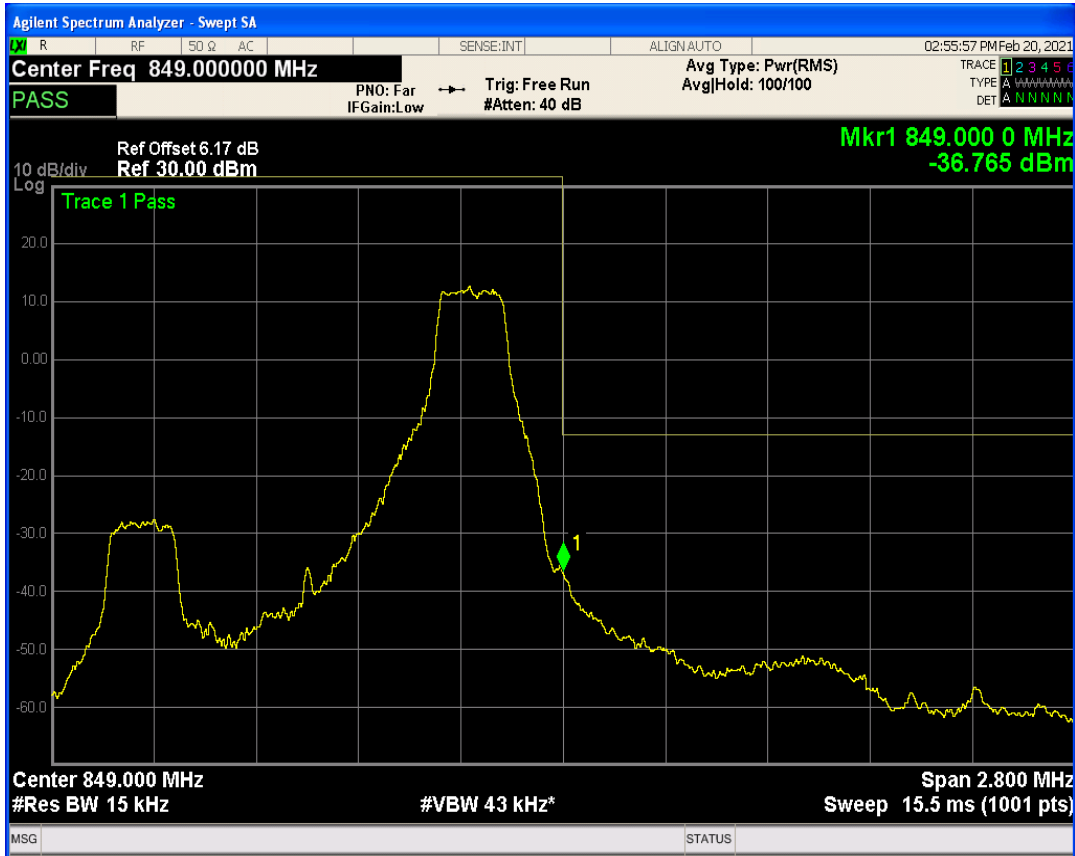

Band5 QAM16 BW=5MHz Channel=20425 RB Size=1 Position=#0

Band5 QPSK BW=1.4MHz Channel=20407 RB Size=6 Position=#0

Band5 QPSK BW=1.4MHz Channel=20407 RB Size=1 Position=#Max

Band5 QPSK BW=1.4MHz Channel=20643 RB Size=1 Position=#Max