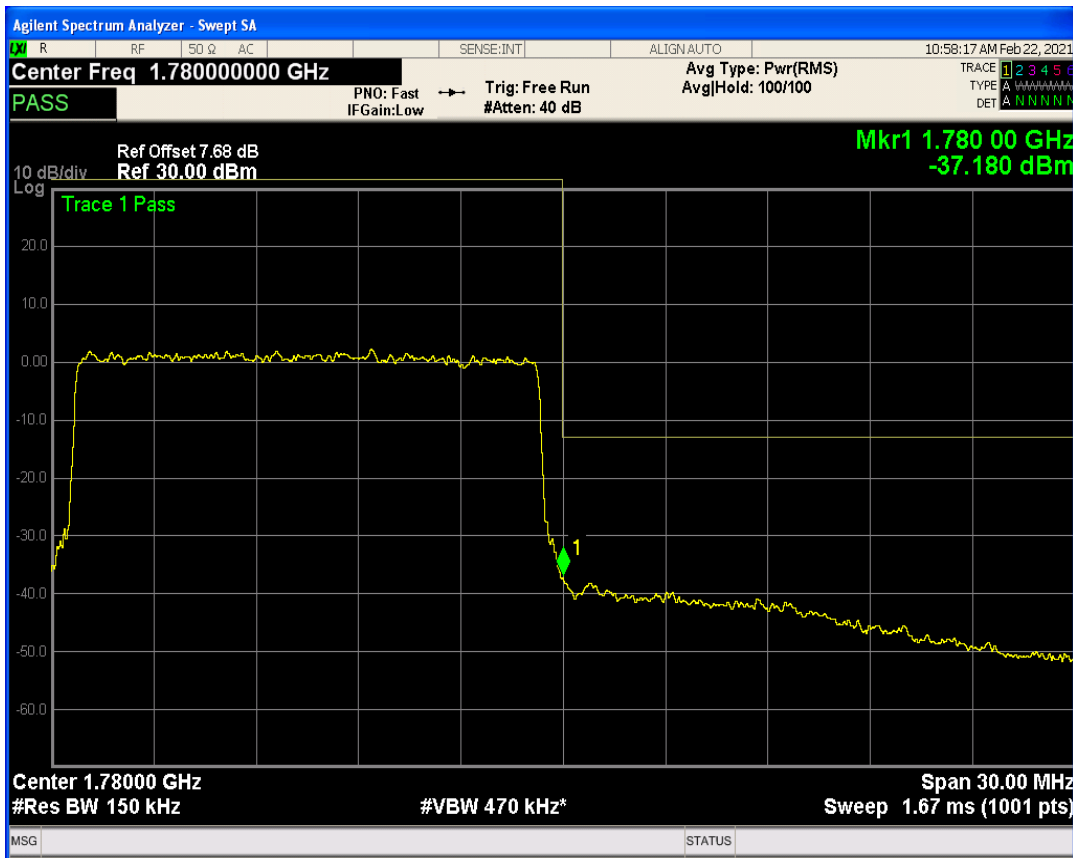

Band66 QAM16 BW=15MHz Channel=132597 RB Size=75 Position=#0

Band66 QAM16 BW=15MHz Channel=132597 RB Size=1 Position=#Max