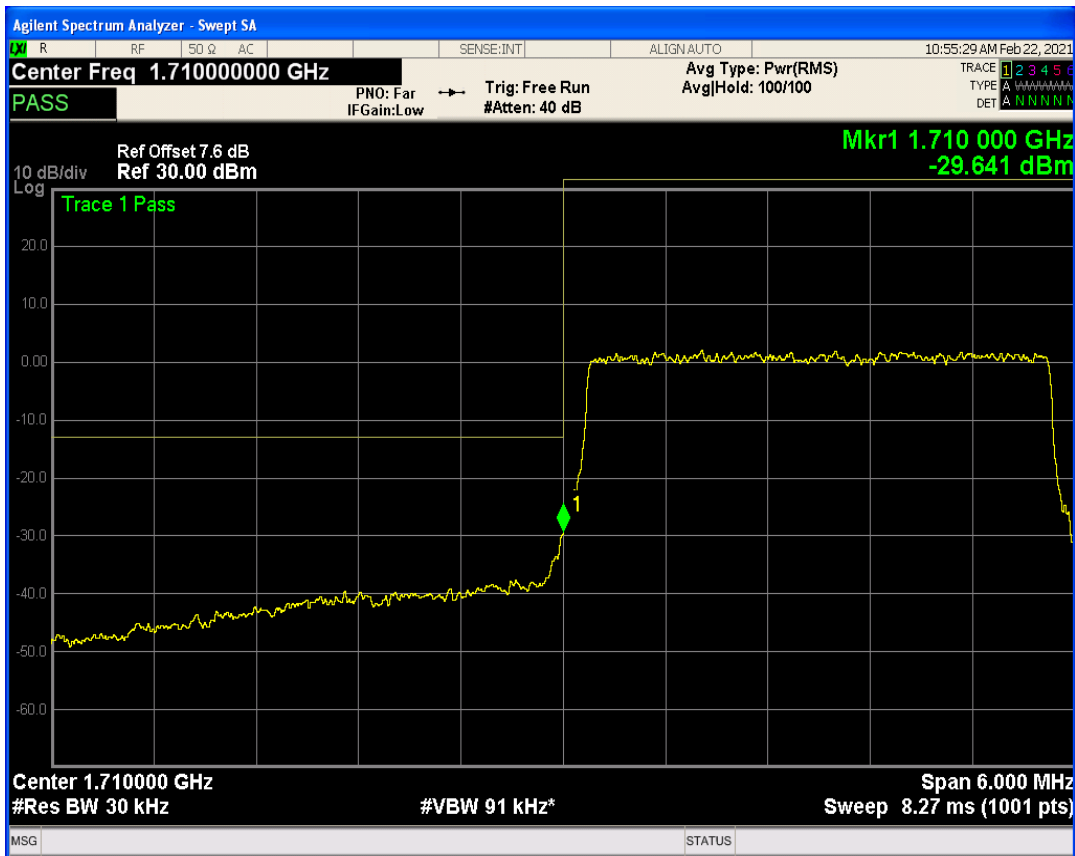

Band66 QAM16 BW=3MHz Channel=131987 RB Size=15 Position=#0

Band66 QAM16 BW=3MHz Channel=132657 RB Size=1 Position=#0