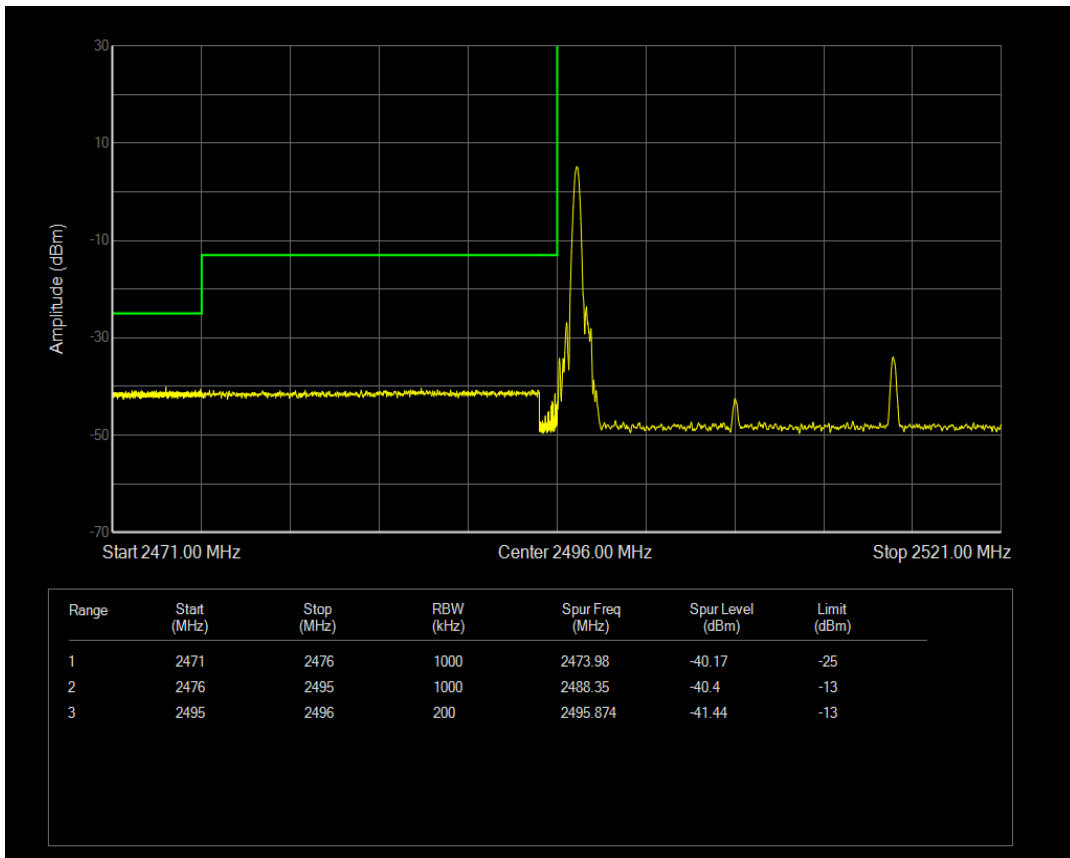

Band41 QAM16 BW=20MHz Channel=39750 RB Size=1 Position=#0

Band41 QPSK BW=20MHz Channel=39750 RB Size=100 Position=#0