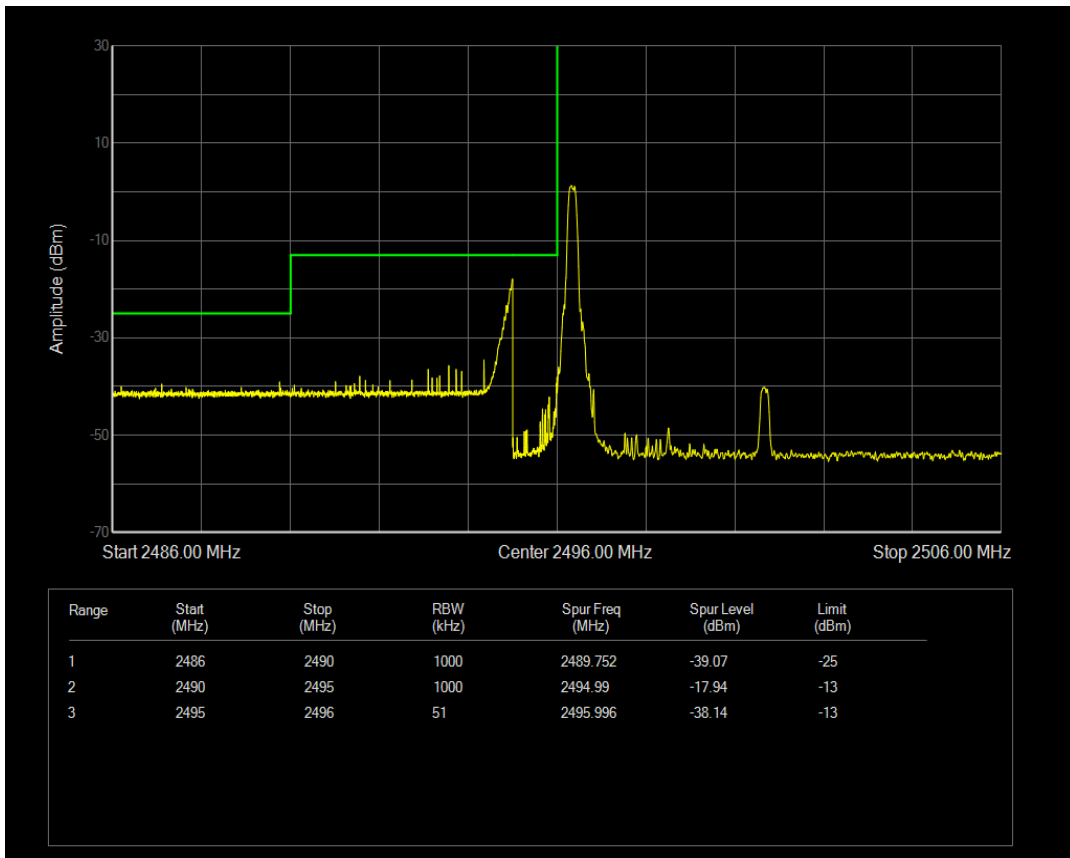

Band41 QAM16 BW=5MHz Channel=39675 RB Size=1 Position=#0

Band41 QPSK BW=5MHz Channel=39675 RB Size=25 Position=#0