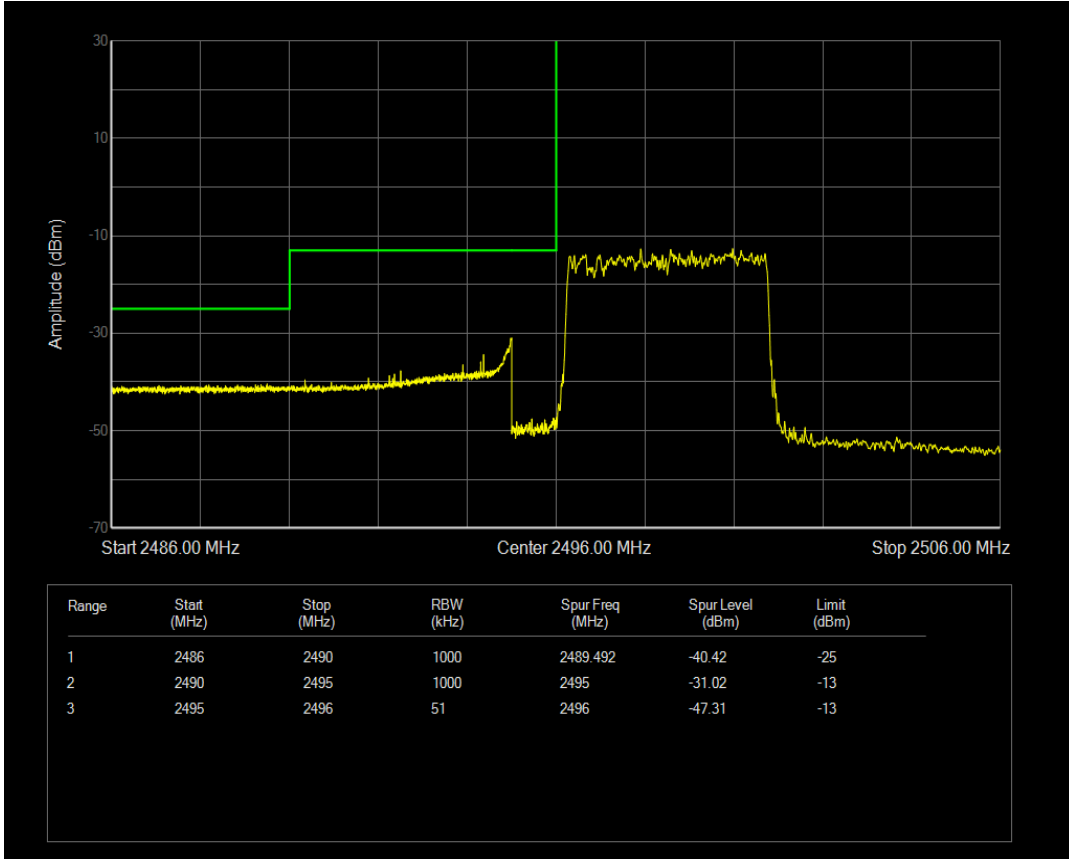

Band41 QAM16 BW=5MHz Channel=39675 RB Size=25 Position=#0

Band41 QPSK BW=5MHz Channel=41565 RB Size=1 Position=#0