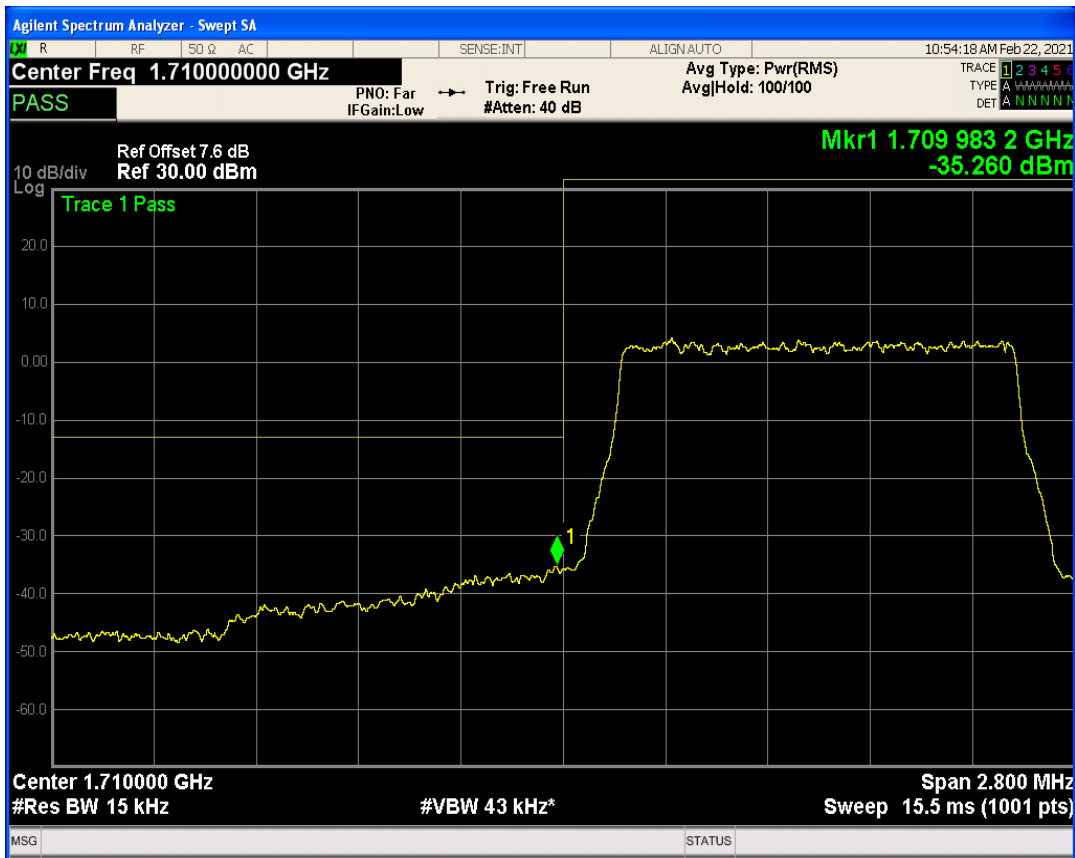

Band66 QPSK BW=1.4MHz Channel=131979 RB Size=6 Position=#0

Band66 QPSK BW=10MHz Channel=132022 RB Size=50 Position=#0