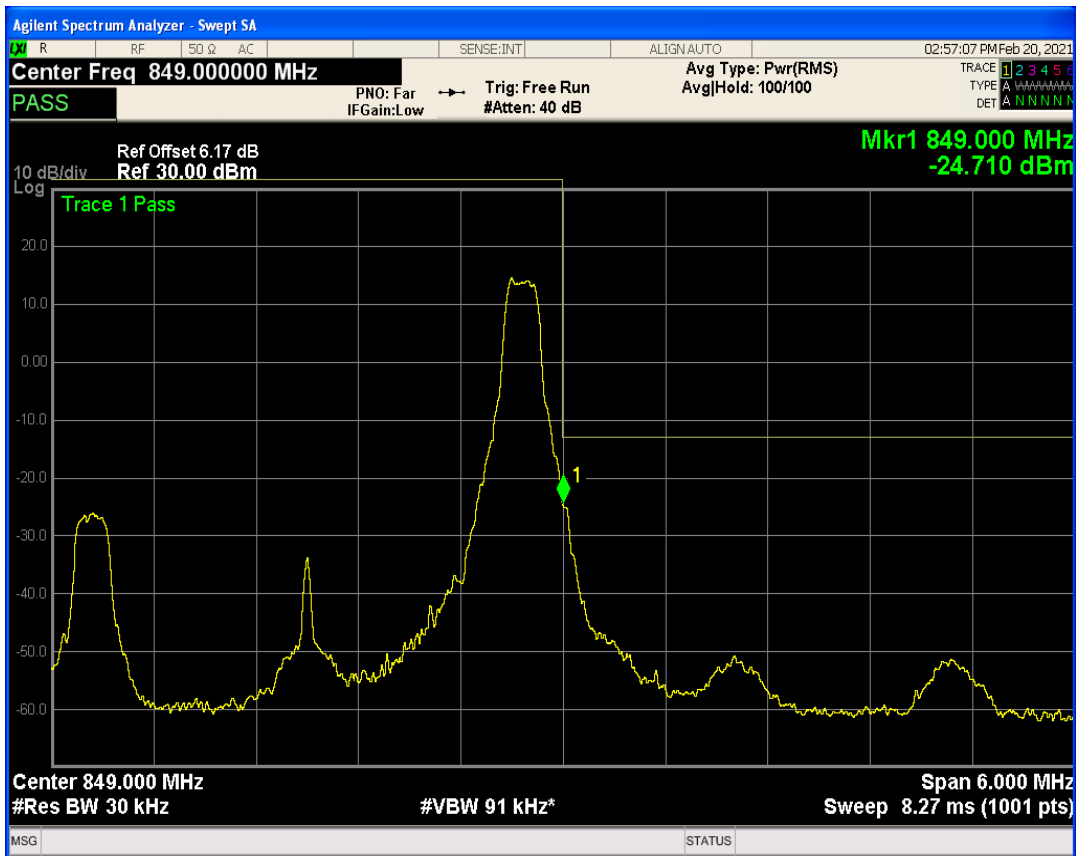

Band5 QAM16 BW=3MHz Channel=20635 RB Size=1 Position=#Max

Band5 QAM16 BW=3MHz Channel=20635 RB Size=1 Position=#0