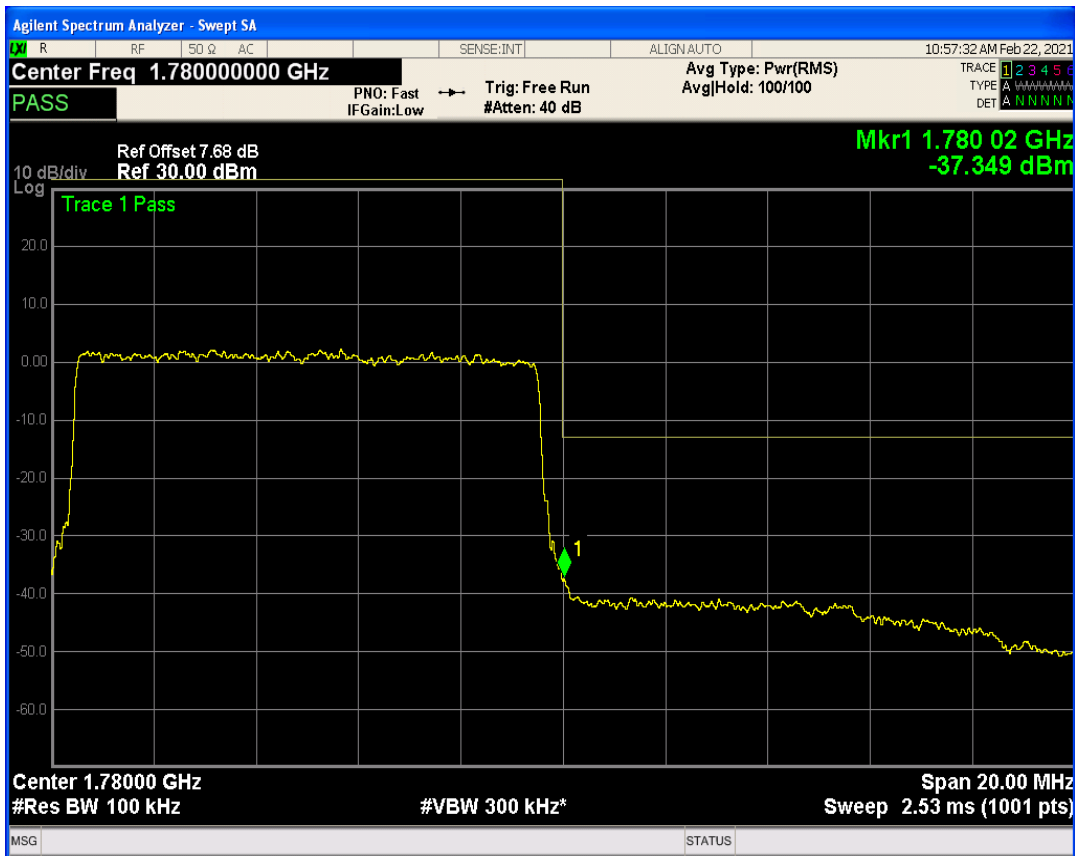

Band66 QAM16 BW=10MHz Channel=132622 RB Size=50 Position=#0

Band66 QAM16 BW=15MHz Channel=132047 RB Size=1 Position=#Max