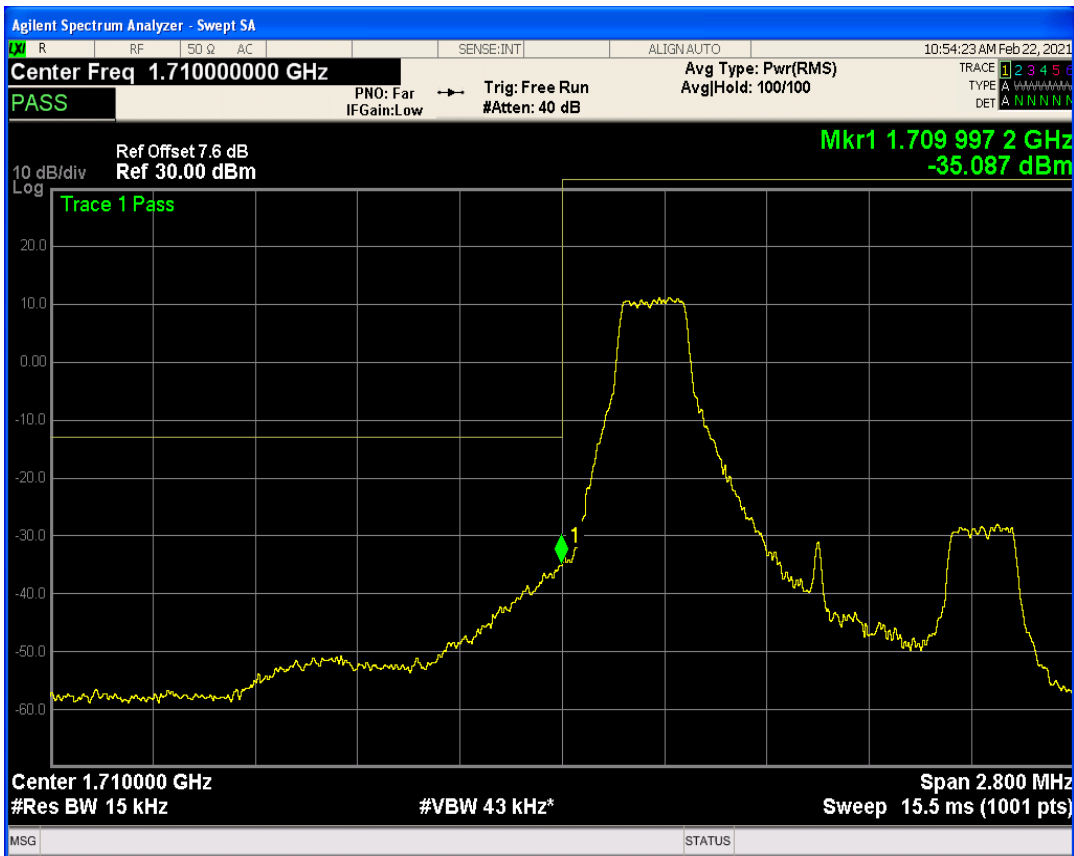

Band66 QAM16 BW=1.4MHz Channel=131979 RB Size=1 Position=#0

Band66 QAM16 BW=1.4MHz Channel=132665 RB Size=1 Position=#0