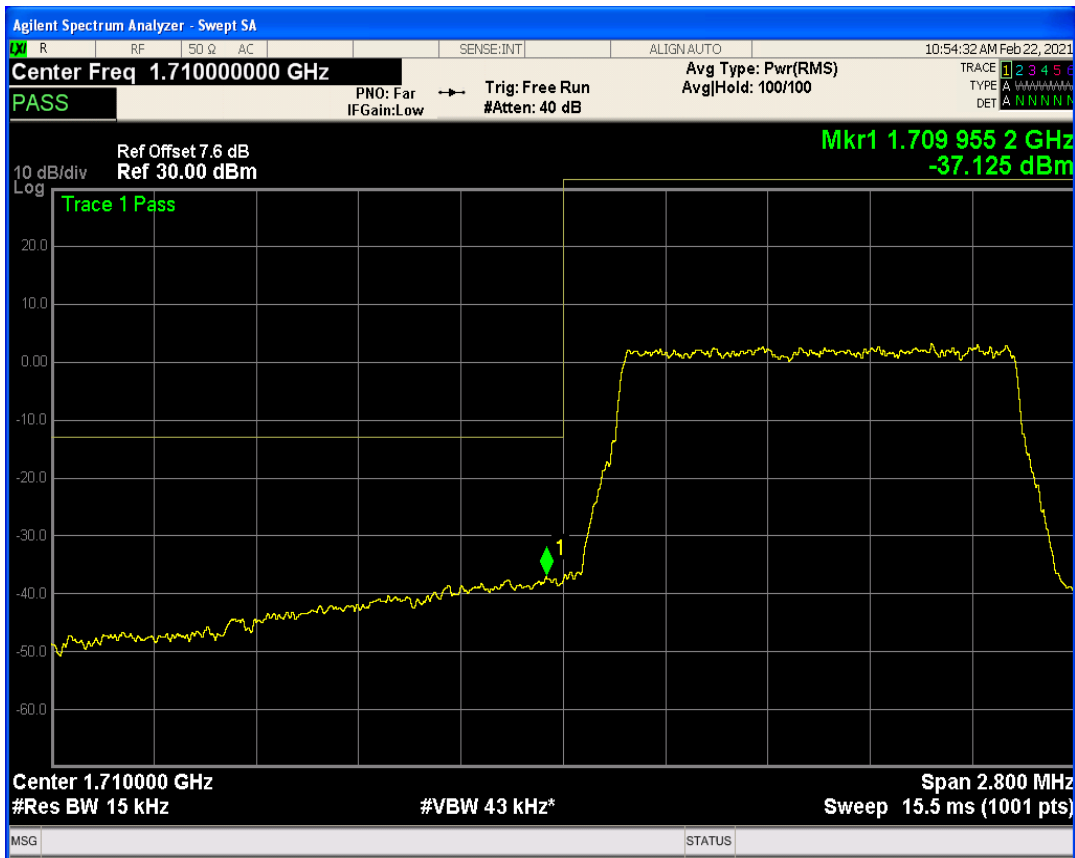

Band66 QAM16 BW=1.4MHz Channel=131979 RB Size=6 Position=#0

Band66 QAM16 BW=1.4MHz Channel=131979 RB Size=1 Position=#Max