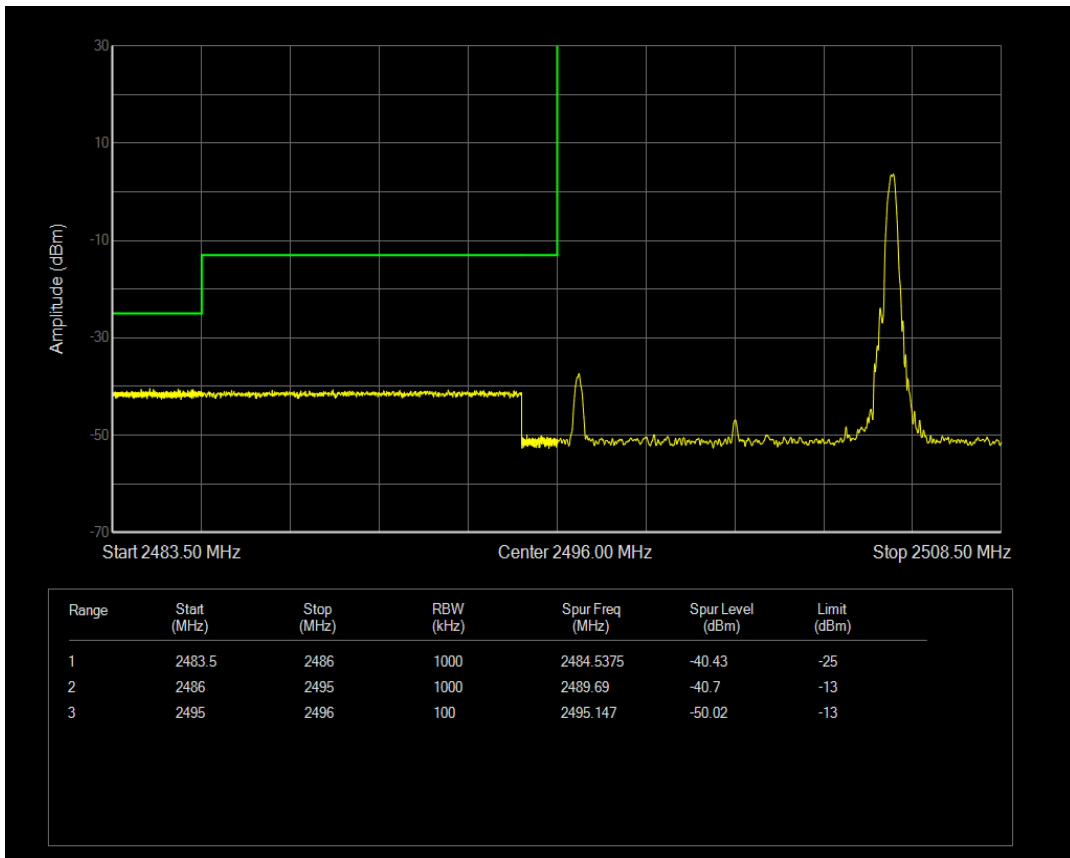

Band41 QPSK BW=10MHz Channel=39700 RB Size=1 Position=#Max

Band41 QAM16 BW=10MHz Channel=39700 RB Size=1 Position=#0