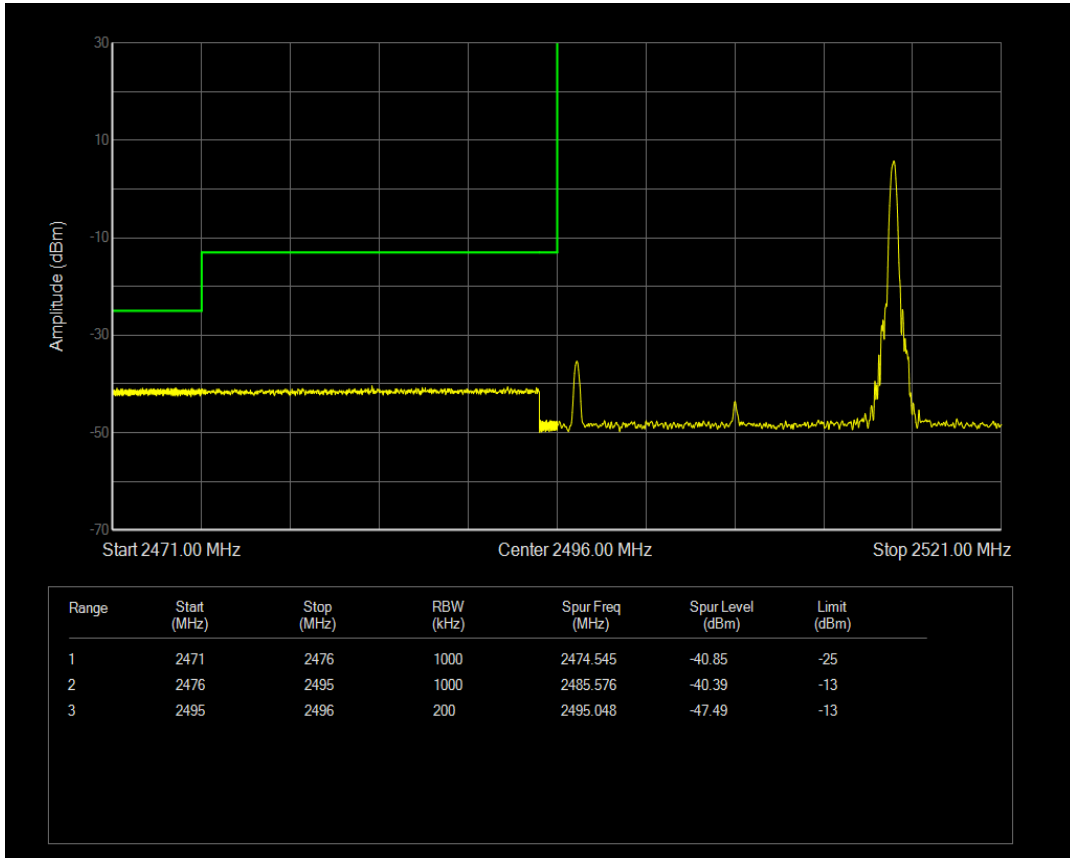

Band41 QPSK BW=20MHz Channel=39750 RB Size=1 Position=#Max

Band41 QAM16 BW=20MHz Channel=39750 RB Size=1 Position=#0