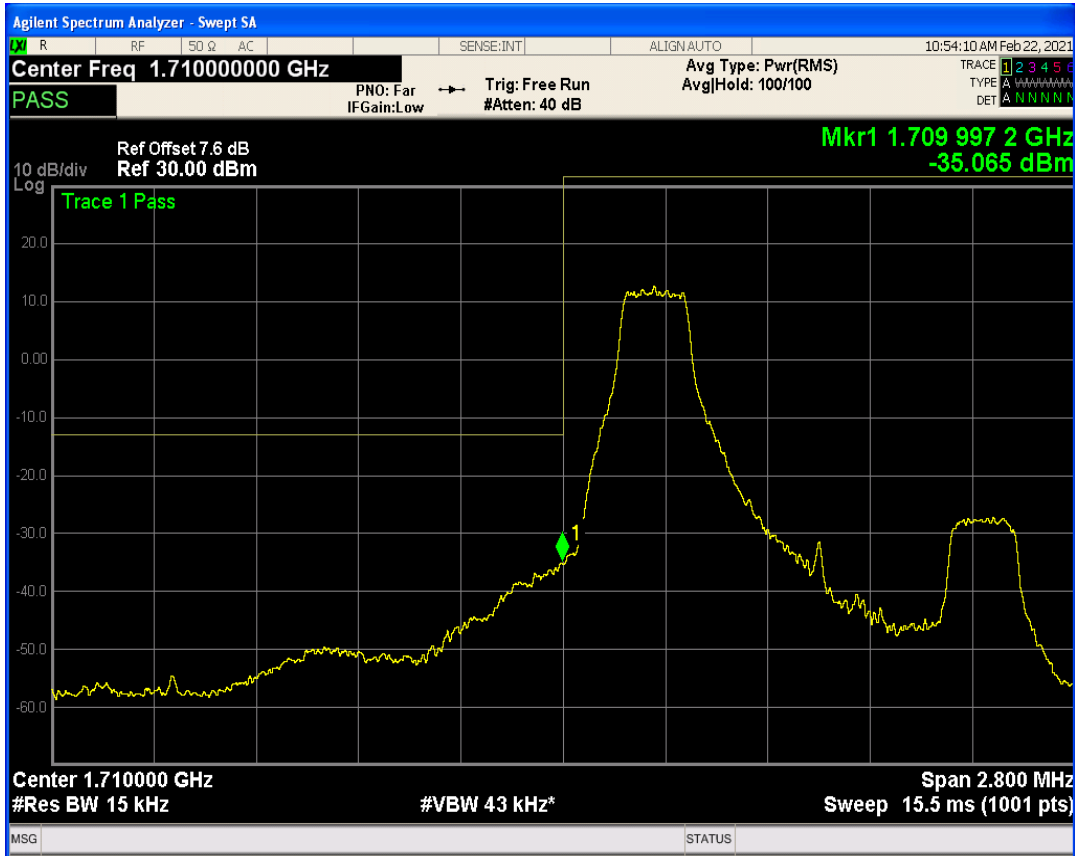

Band66 QPSK BW=1.4MHz Channel=131979 RB Size=1 Position=#0

Band66 QPSK BW=1.4MHz Channel=131979 RB Size=1 Position=#Max