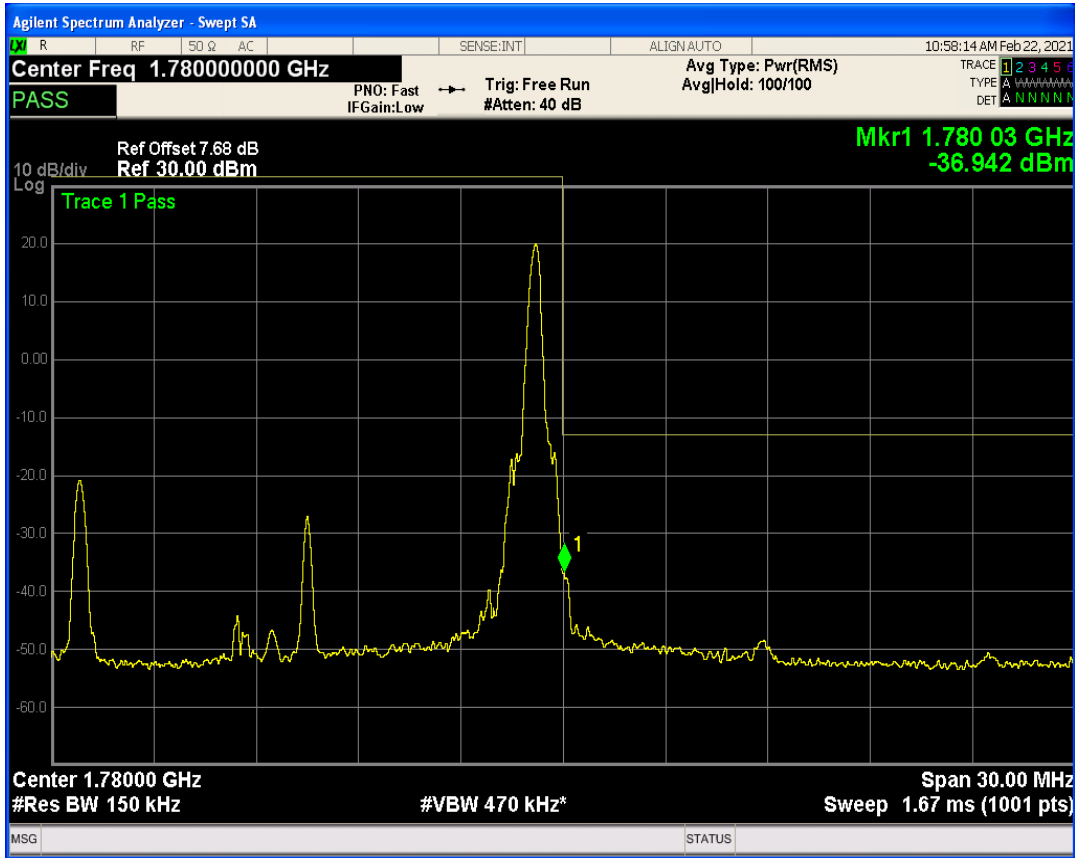

Band66 QAM16 BW=15MHz Channel=132597 RB Size=1 Position=#Max

Band66 QAM16 BW=20MHz Channel=132072 RB Size=1 Position=#Max