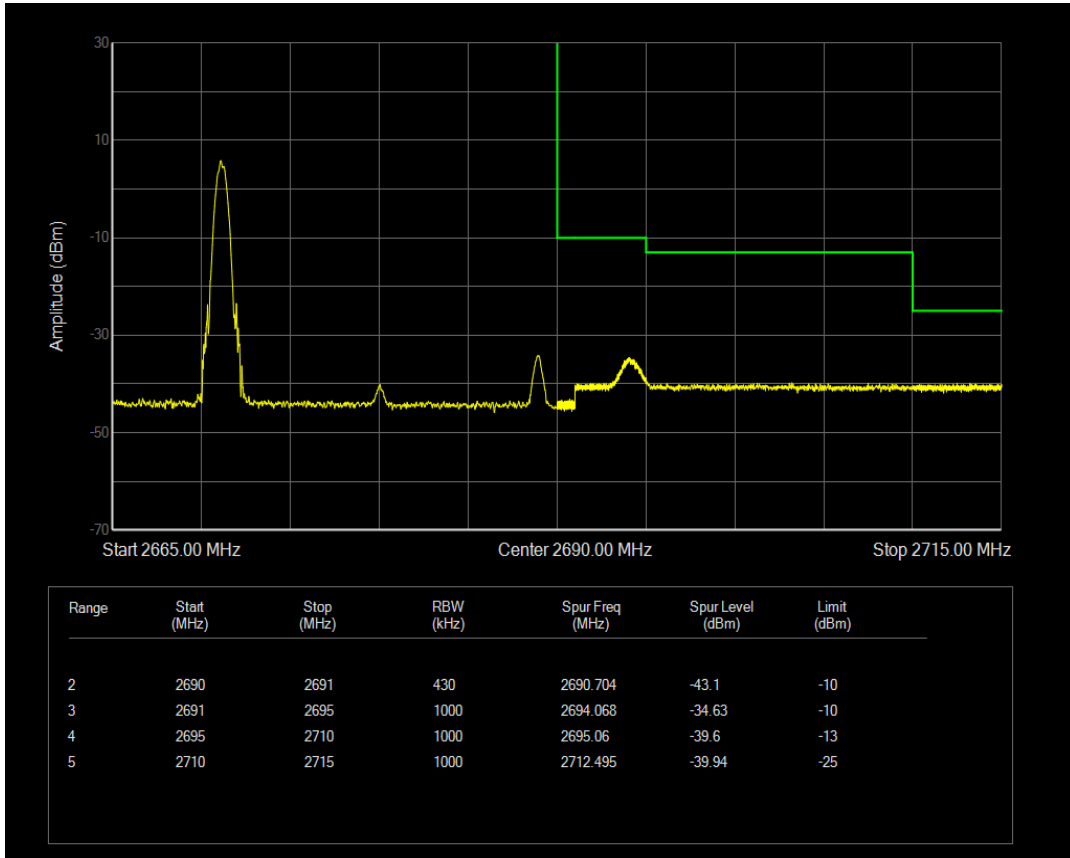

Band41 QAM16 BW=20MHz Channel=41490 RB Size=1 Position=#0

Band41 QAM16 BW=20MHz Channel=41490 RB Size=100 Position=#0