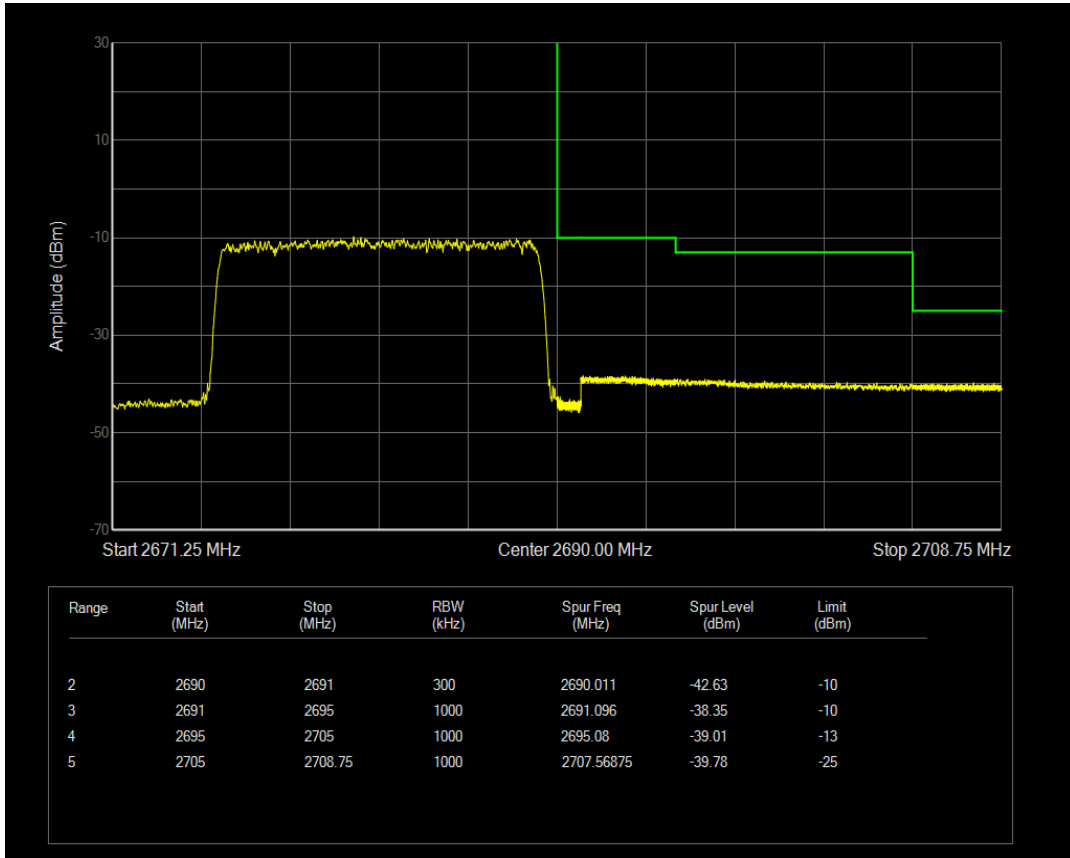

Band41 QPSK BW=15MHz Channel=41515 RB Size=75 Position=#0

Band41 QAM16 BW=15MHz Channel=41515 RB Size=1 Position=#0

Band41 QAM16 BW=15MHz Channel=41515 RB Size=1 Position=#Max

Band41 QAM16 BW=15MHz Channel=41515 RB Size=75 Position=#0