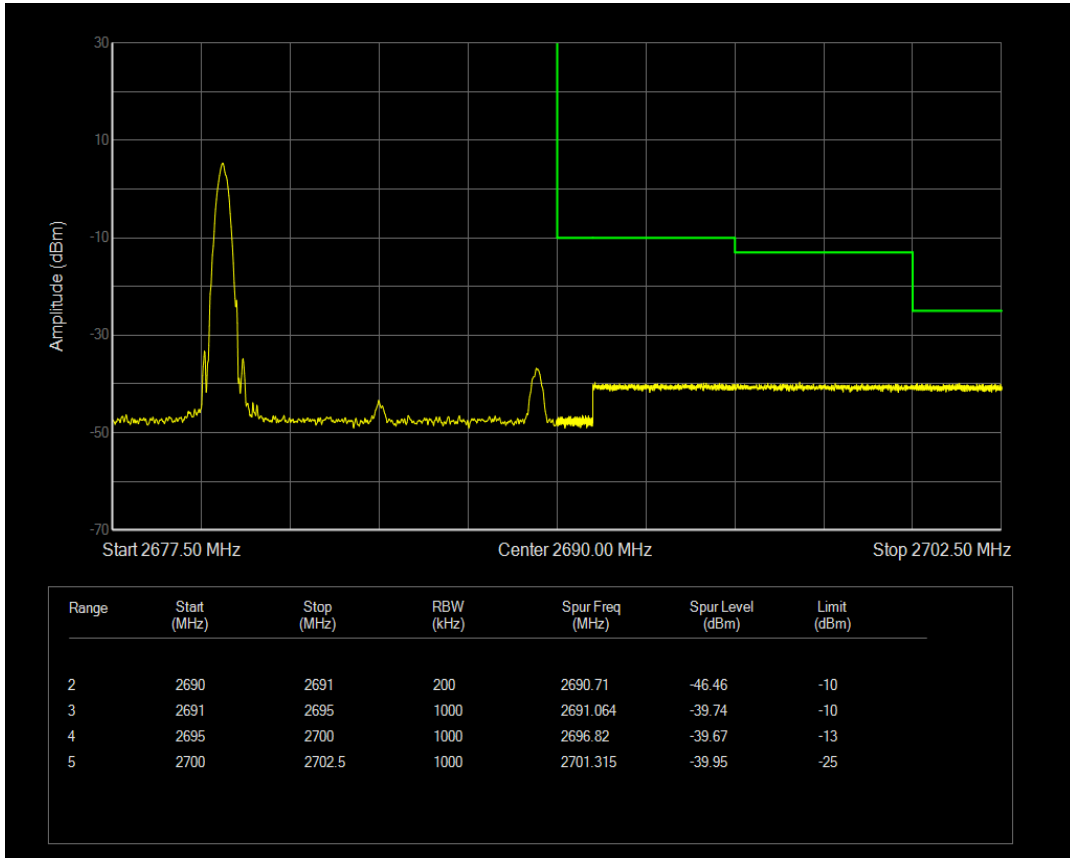

Band41 QAM16 BW=10MHz Channel=41540 RB Size=1 Position=#0

Band41 QAM16 BW=10MHz Channel=41540 RB Size=1 Position=#Max