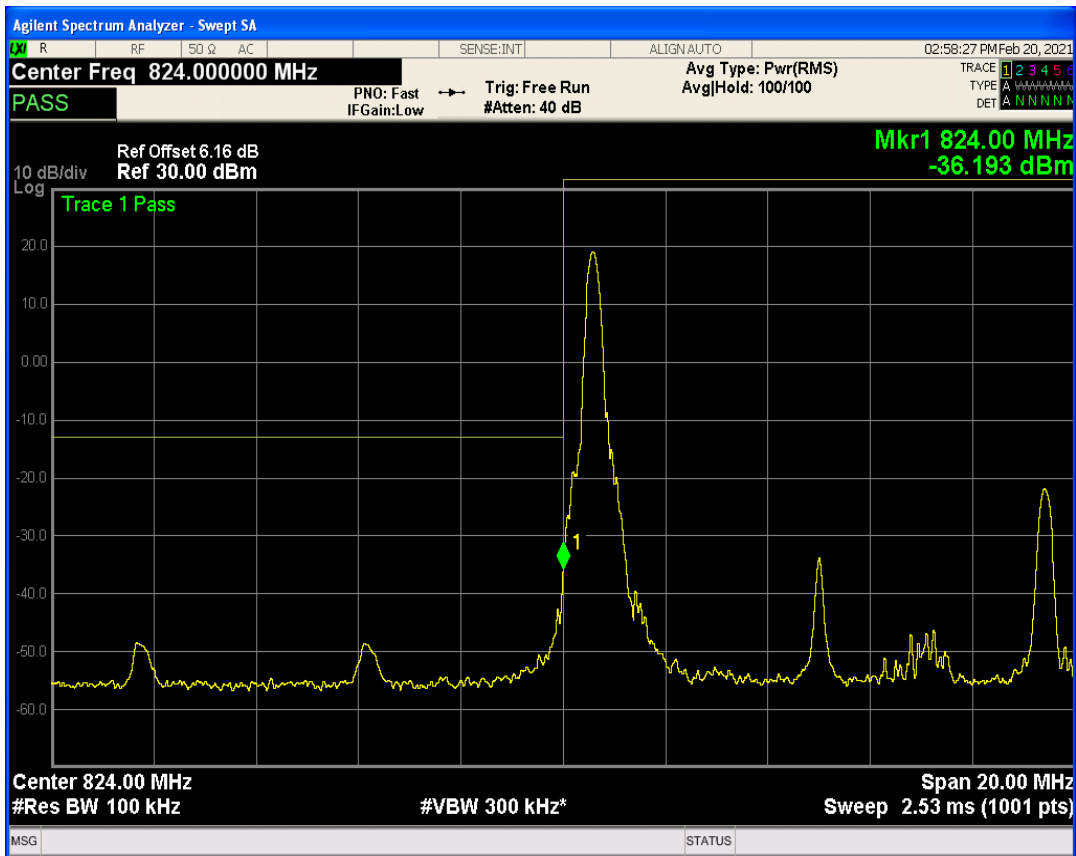

Band5 QAM16 BW=10MHz Channel=20450 RB Size=1 Position=#0

Band5 QAM16 BW=10MHz Channel=20450 RB Size=1 Position=#Max