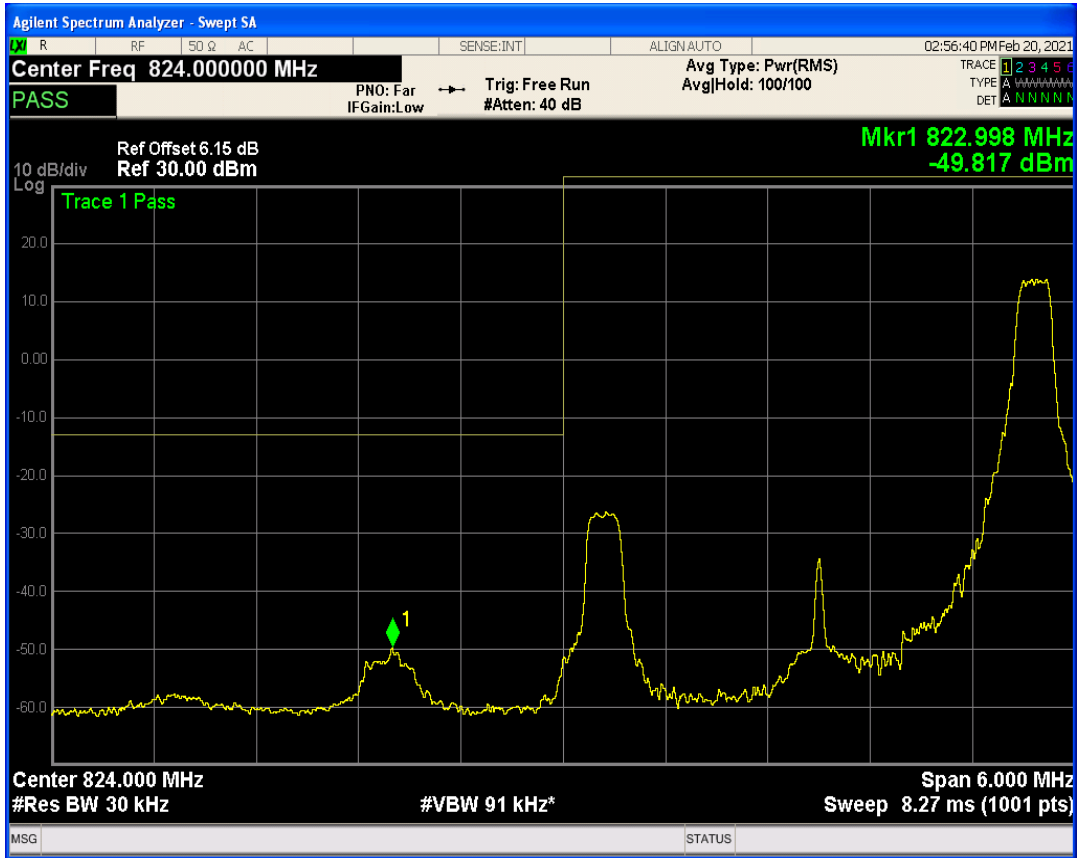

Band5 QAM16 BW=3MHz Channel=20415 RB Size=1 Position=#Max

Band5 QAM16 BW=3MHz Channel=20415 RB Size=15 Position=#0