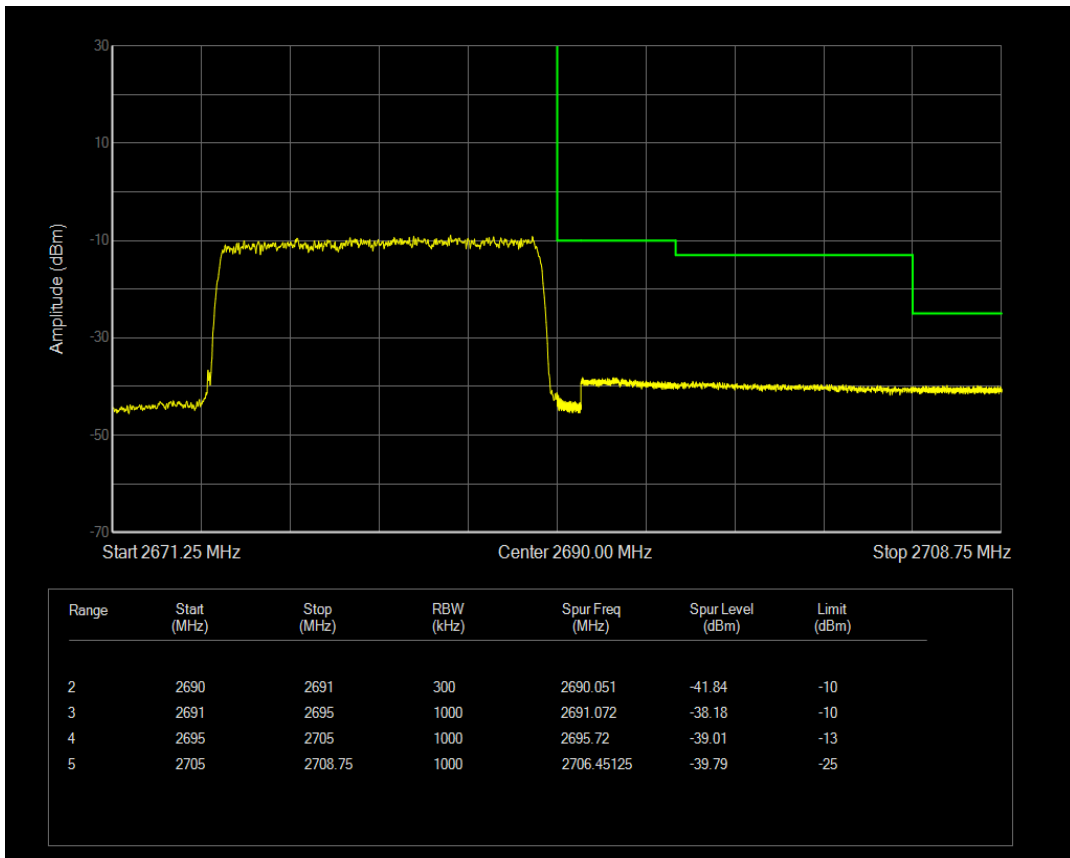

Band41 QPSK BW=15MHz Channel=41515 RB Size=75 Position=#0

Band41 QAM16 BW=15MHz Channel=41515 RB Size=1 Position=#0