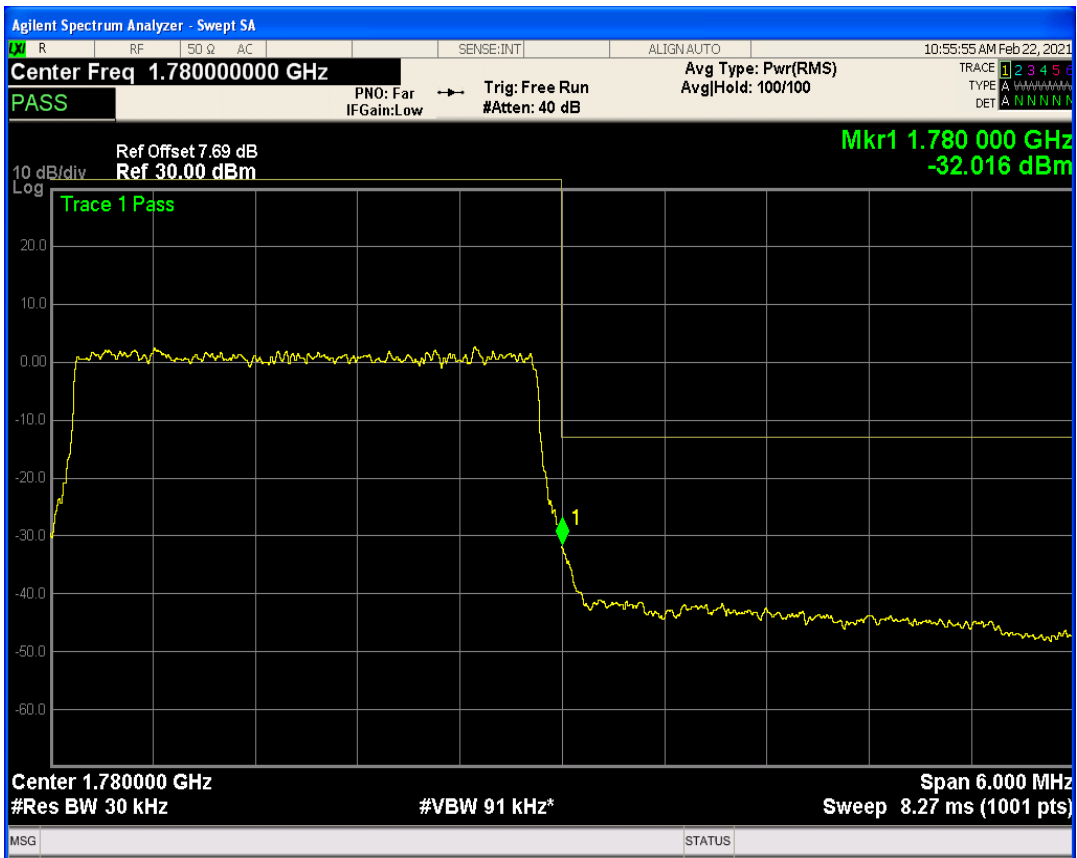

Band66 QAM16 BW=3MHz Channel=132657 RB Size=15 Position=#0

Band66 QAM16 BW=3MHz Channel=132657 RB Size=1 Position=#Max