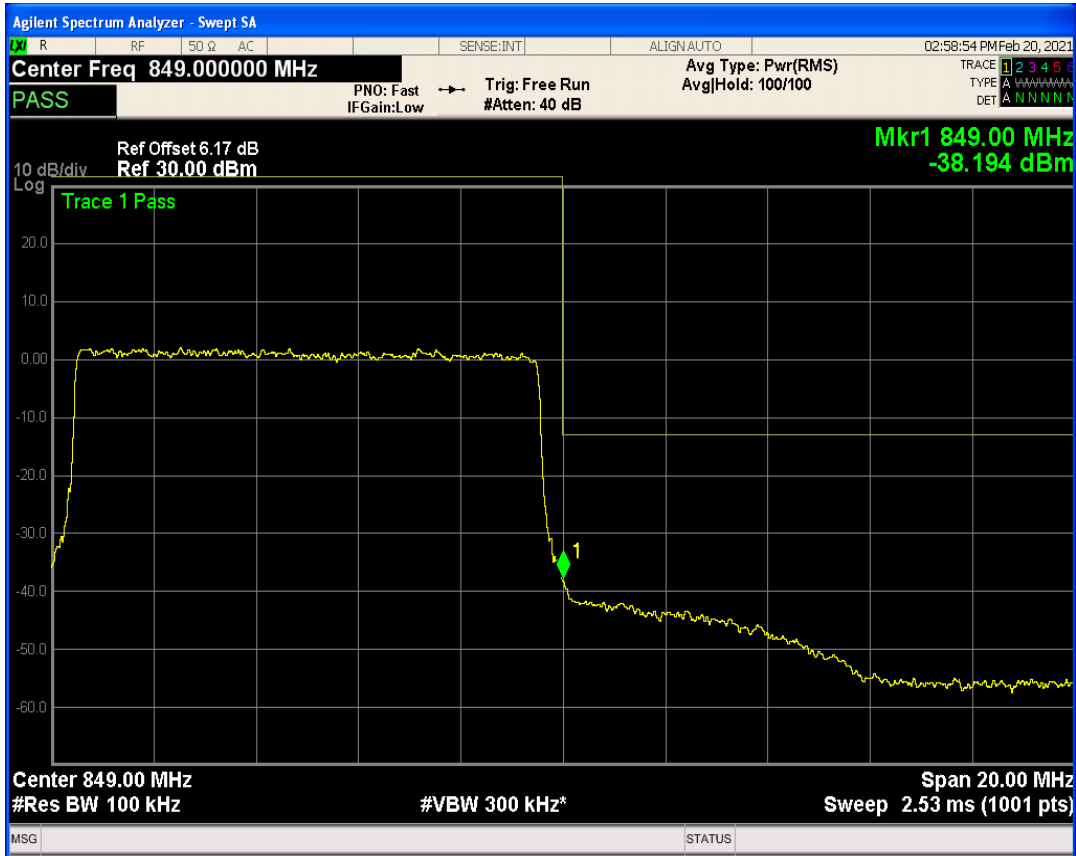

Band5 QAM16 BW=3MHz Channel=20415 RB Size=1 Position=#0

Band5 QAM16 BW=3MHz Channel=20415 RB Size=1 Position=#Max

Band5 QAM16 BW=3MHz Channel=20415 RB Size=15 Position=#0

Band5 QAM16 BW=10MHz Channel=20600 RB Size=50 Position=#0