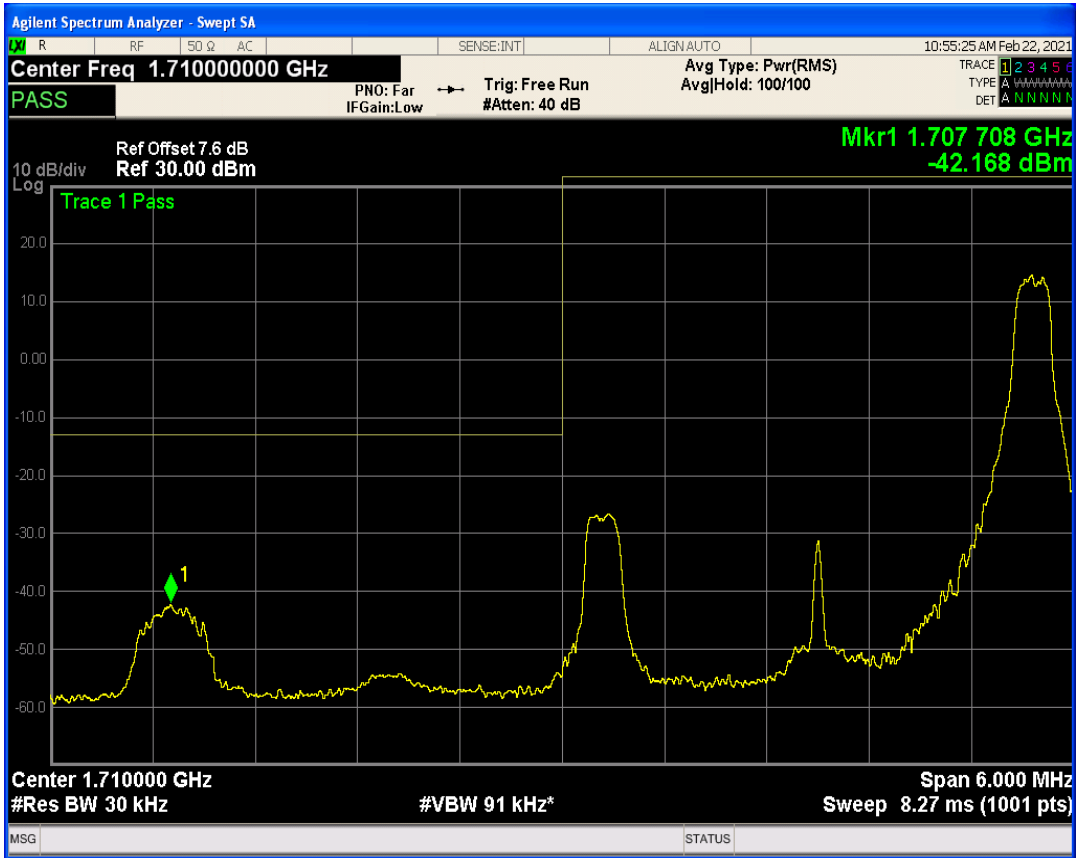

Band66 QAM16 BW=3MHz Channel=131987 RB Size=15 Position=#0

Band66 QAM16 BW=3MHz Channel=132657 RB Size=1 Position=#0

Band66 QAM16 BW=3MHz Channel=131987 RB Size=1 Position=#0

Band66 QAM16 BW=3MHz Channel=131987 RB Size=1 Position=#Max