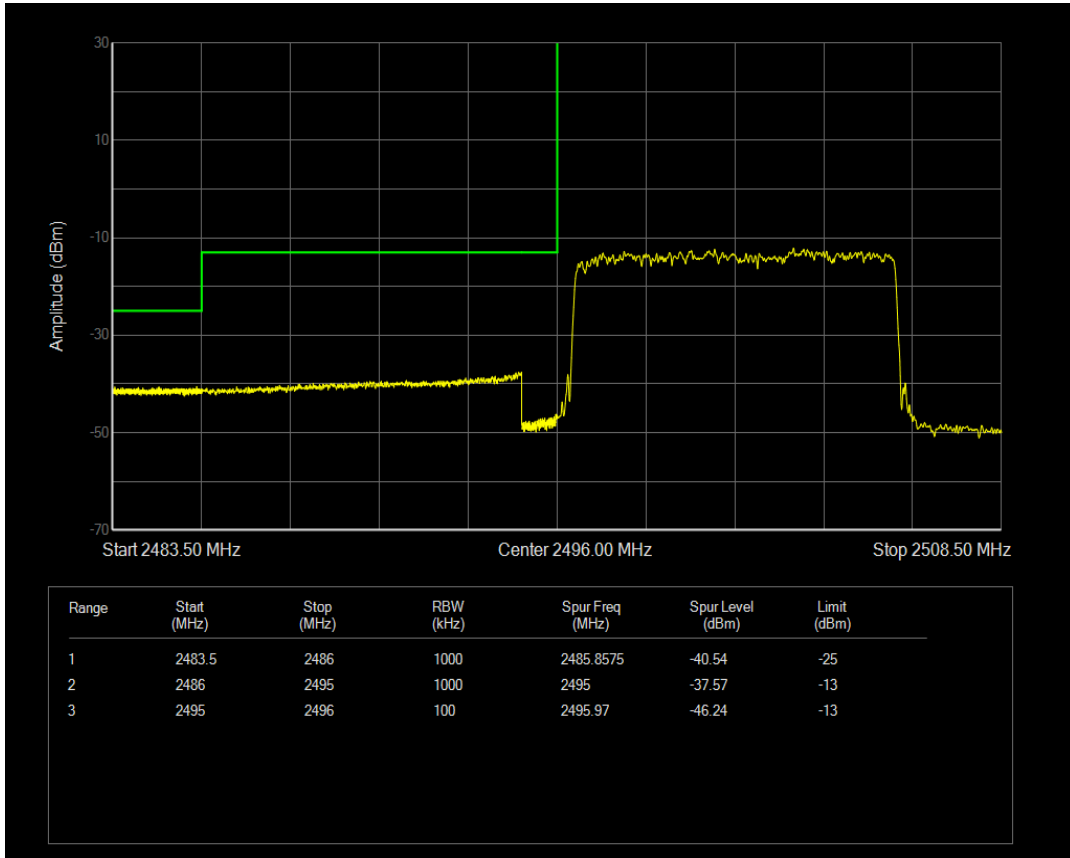

Band41 QPSK BW=10MHz Channel=39700 RB Size=50 Position=#0

Band41 QPSK BW=10MHz Channel=39700 RB Size=1 Position=#Max