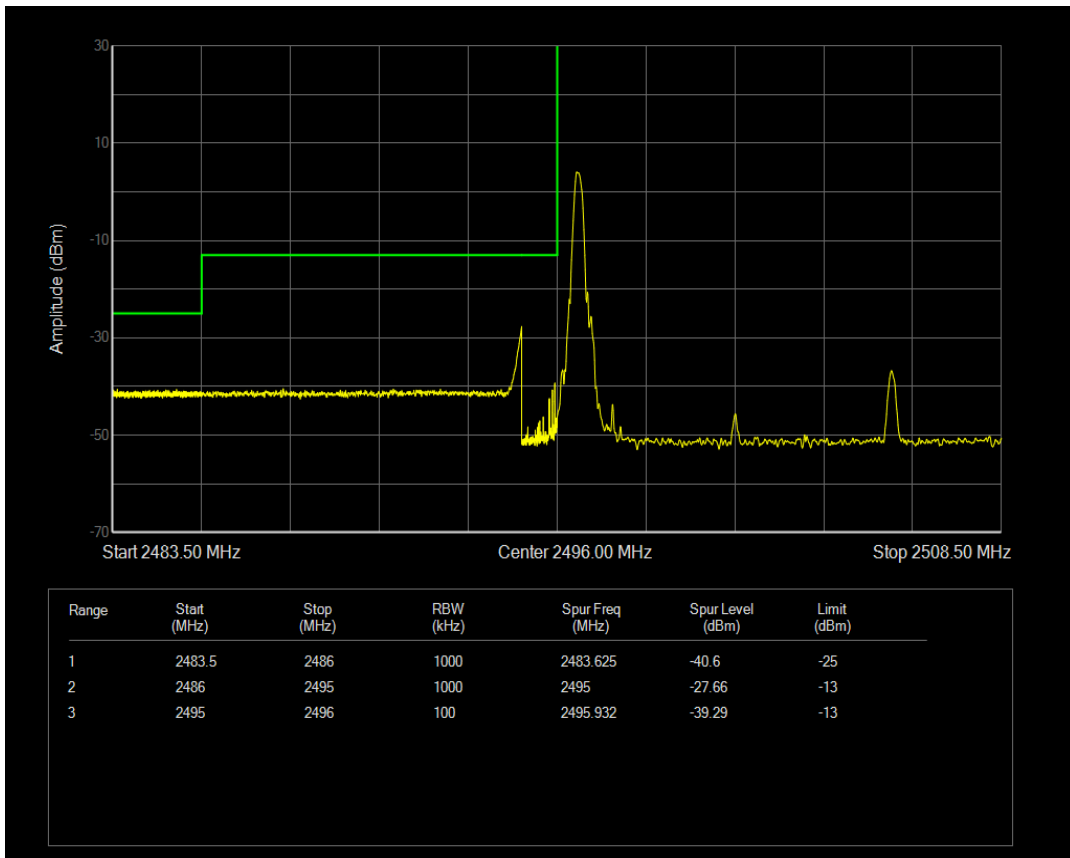

Band41 QPSK BW=10MHz Channel=39700 RB Size=1 Position=#0

Band41 QPSK BW=10MHz Channel=39700 RB Size=50 Position=#0