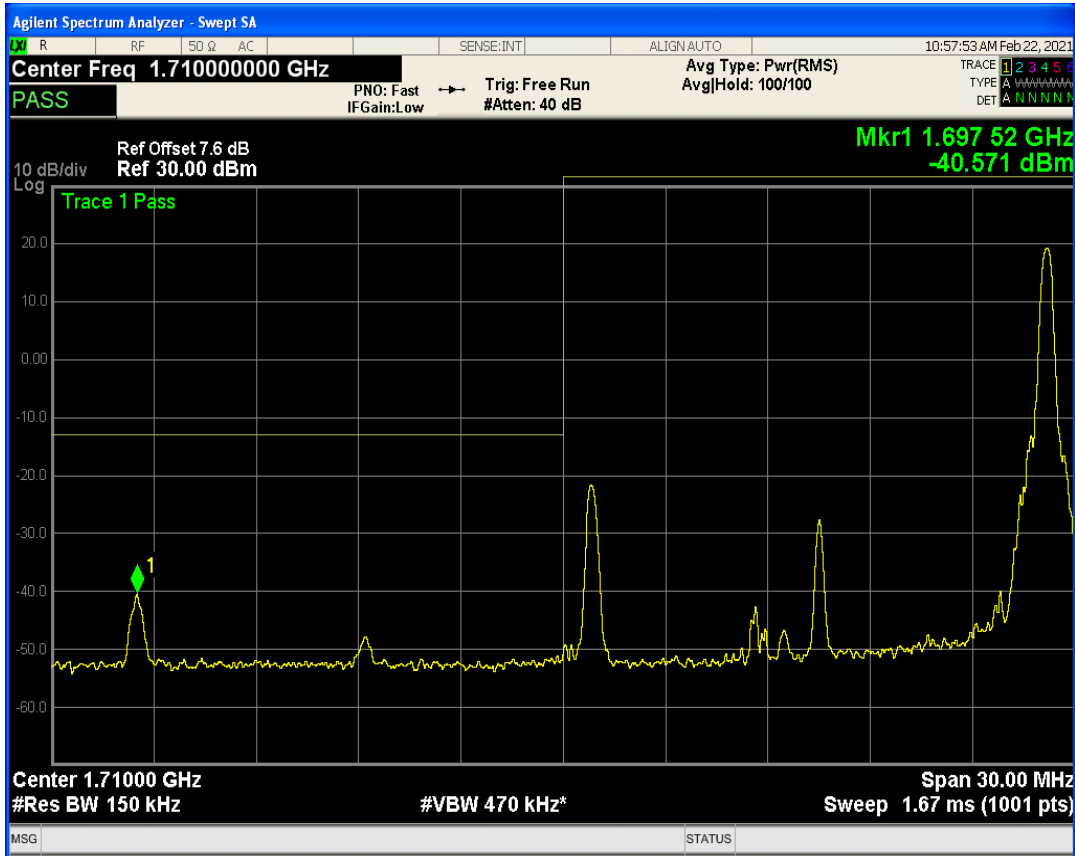

Band66 QAM16 BW=15MHz Channel=132047 RB Size=1 Position=#Max

Band66 QAM16 BW=15MHz Channel=132597 RB Size=1 Position=#0