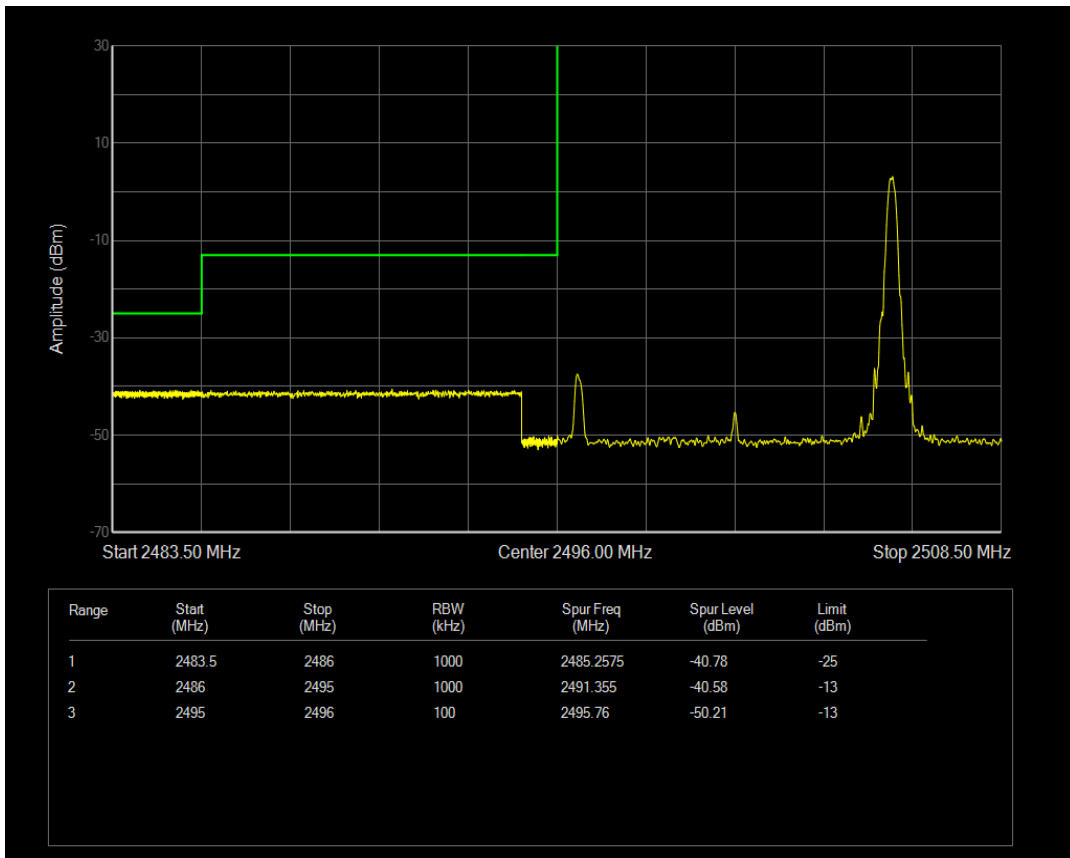

Band41 QAM16 BW=10MHz Channel=39700 RB Size=1 Position=#Max

Band41 QAM16 BW=10MHz Channel=39700 RB Size=50 Position=#0