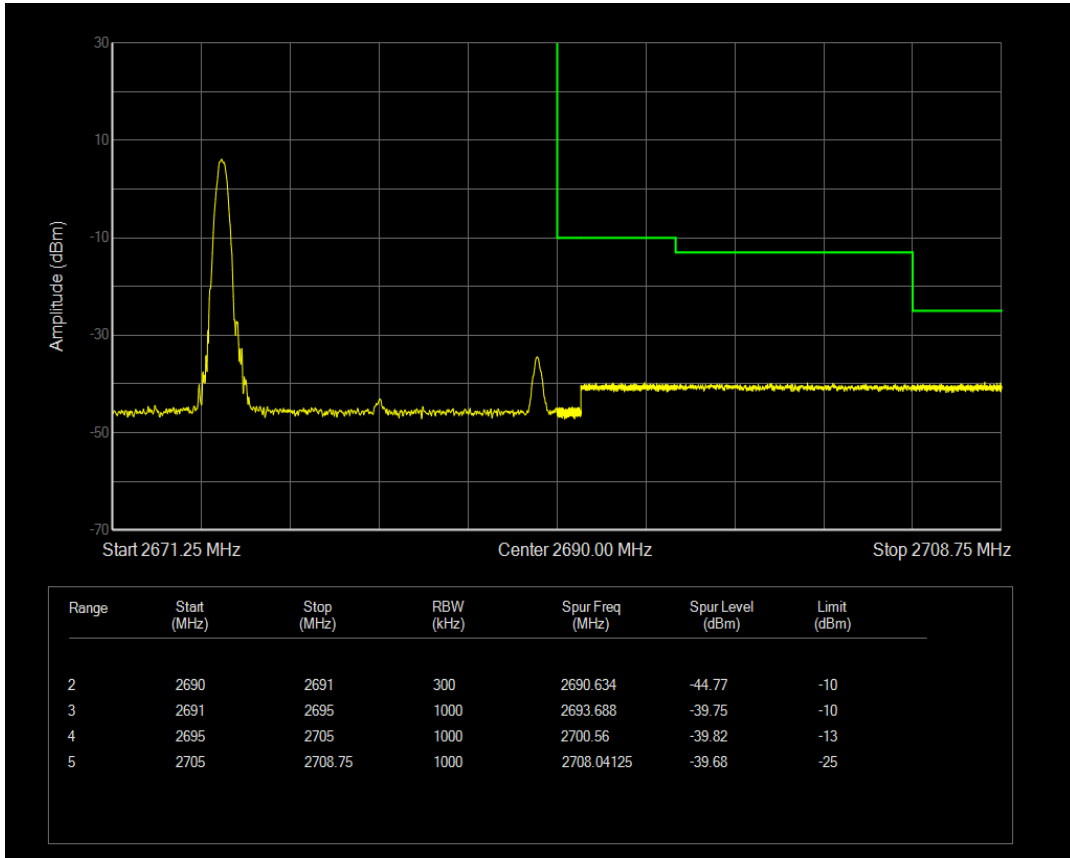

Band41 QAM16 BW=15MHz Channel=39725 RB Size=1 Position=#0

Band41 QAM16 BW=15MHz Channel=39725 RB Size=75 Position=#0

Band41 QPSK BW=15MHz Channel=41515 RB Size=1 Position=#Max

Band41 QPSK BW=15MHz Channel=41515 RB Size=1 Position=#0