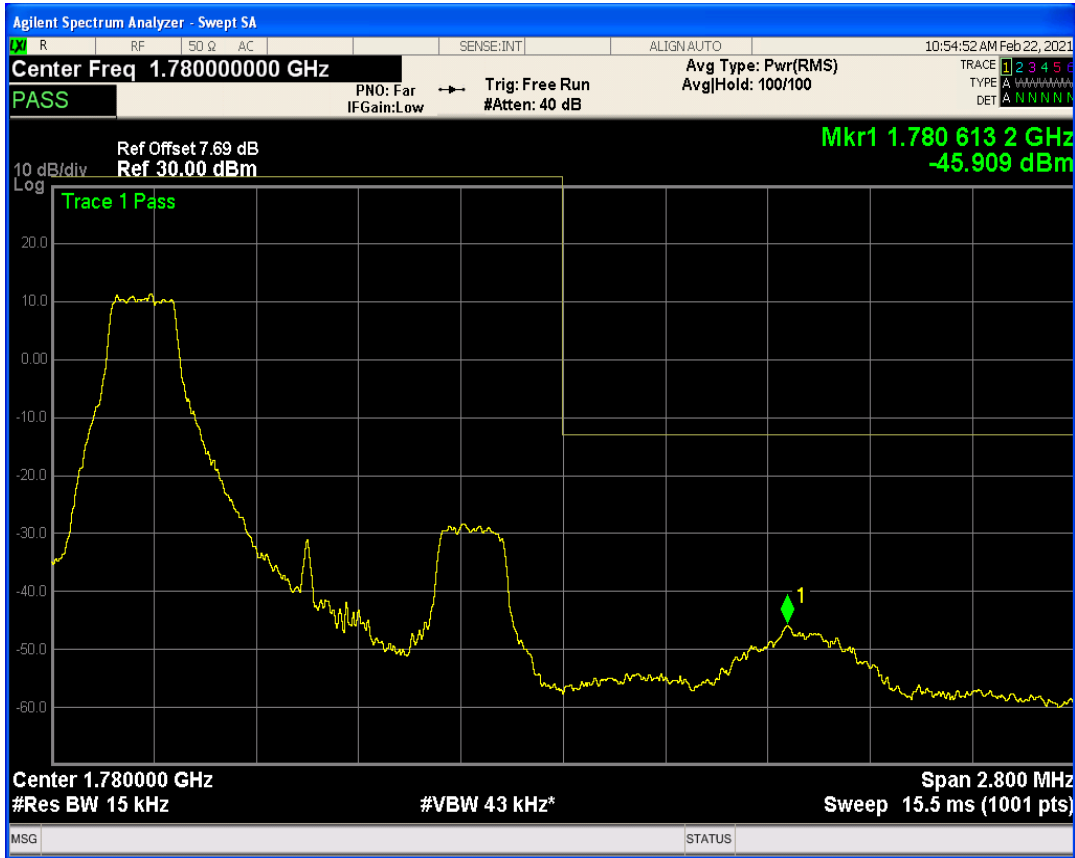

Band66 QAM16 BW=1.4MHz Channel=132665 RB Size=1 Position=#0

Band66 QAM16 BW=1.4MHz Channel=131979 RB Size=6 Position=#0