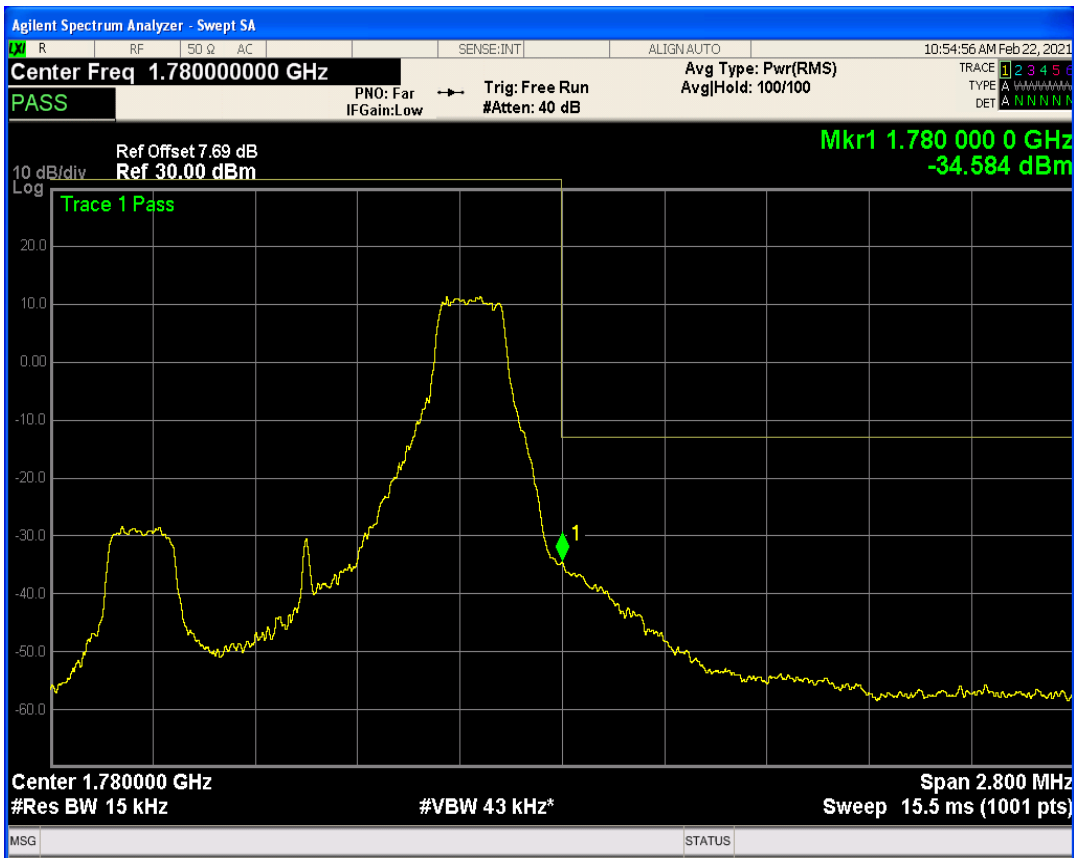

Band66 QAM16 BW=1.4MHz Channel=132665 RB Size=1 Position=#Max

Band66 QAM16 BW=1.4MHz Channel=132665 RB Size=6 Position=#0