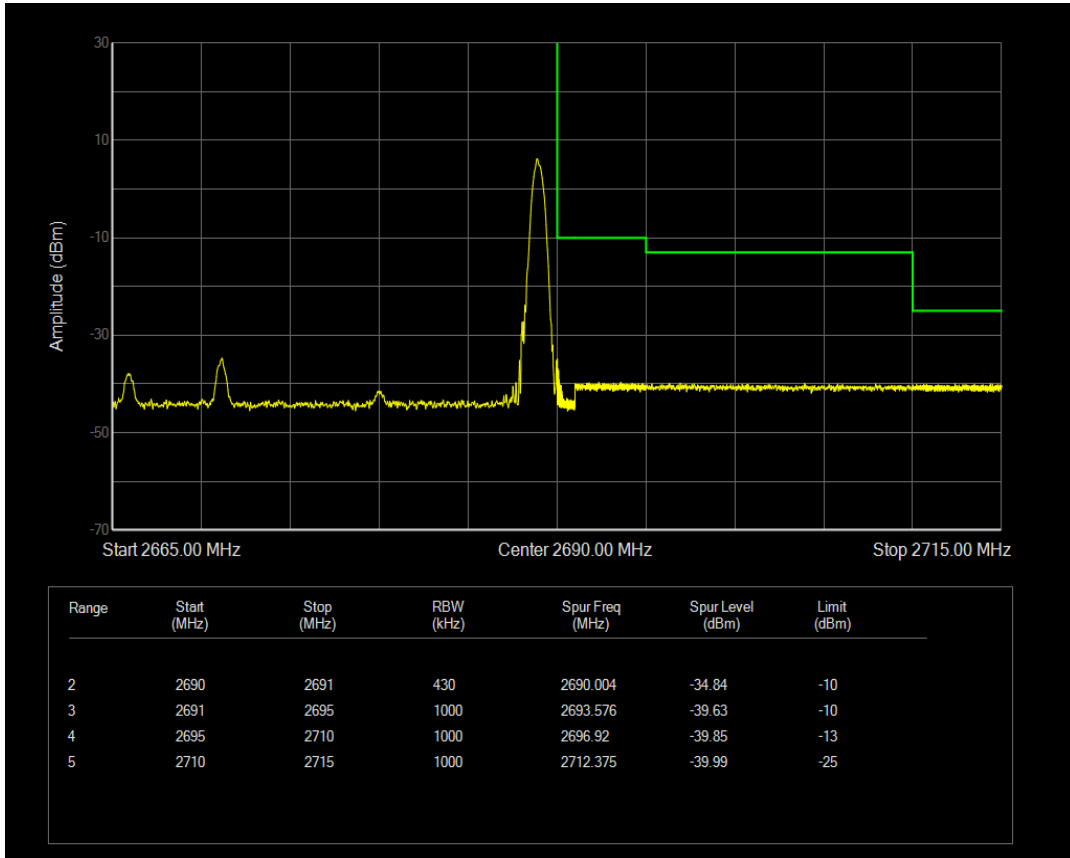

Band41 QPSK BW=20MHz Channel=41490 RB Size=1 Position=#Max

Band41 QAM16 BW=20MHz Channel=41490 RB Size=1 Position=#0

Band41 QAM16 BW=20MHz Channel=41490 RB Size=100 Position=#0

Band41 QAM16 BW=20MHz Channel=41490 RB Size=1 Position=#Max