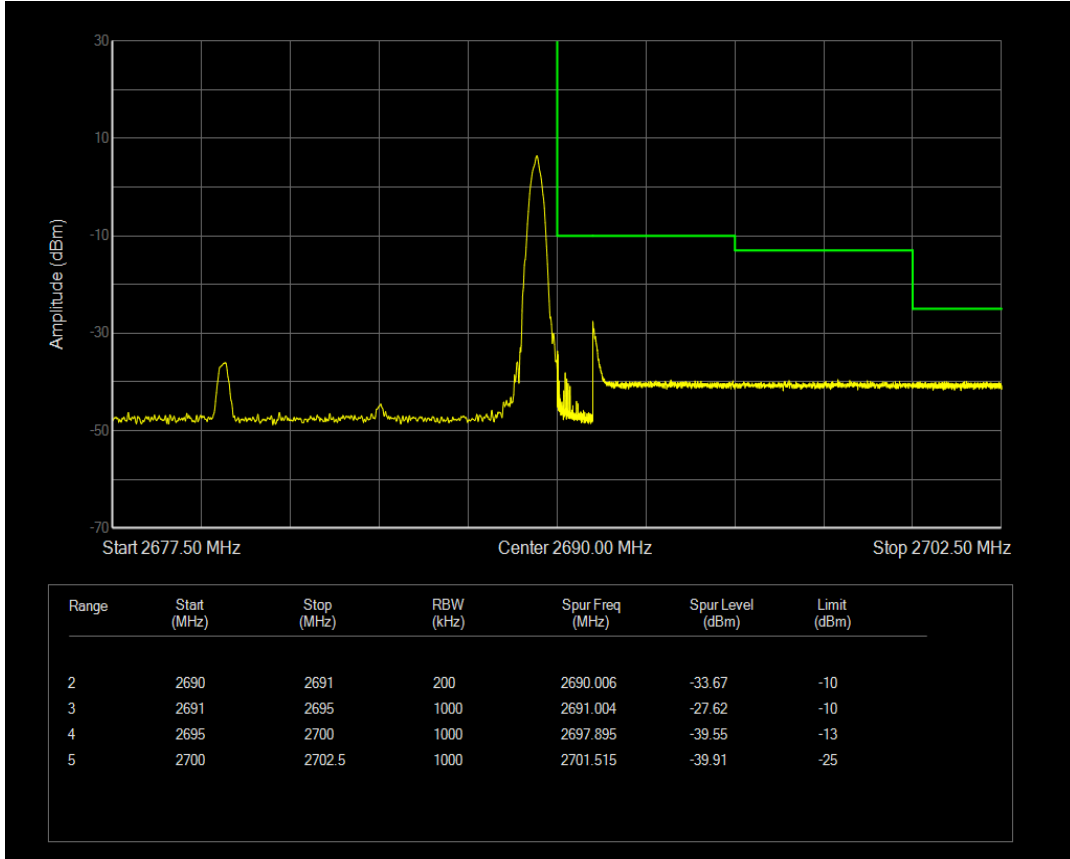

Band41 QAM16 BW=10MHz Channel=39700 RB Size=1 Position=#Max

Band41 QAM16 BW=10MHz Channel=39700 RB Size=50 Position=#0

Band41 QPSK BW=10MHz Channel=41540 RB Size=1 Position=#0

Band41 QPSK BW=10MHz Channel=41540 RB Size=1 Position=#Max