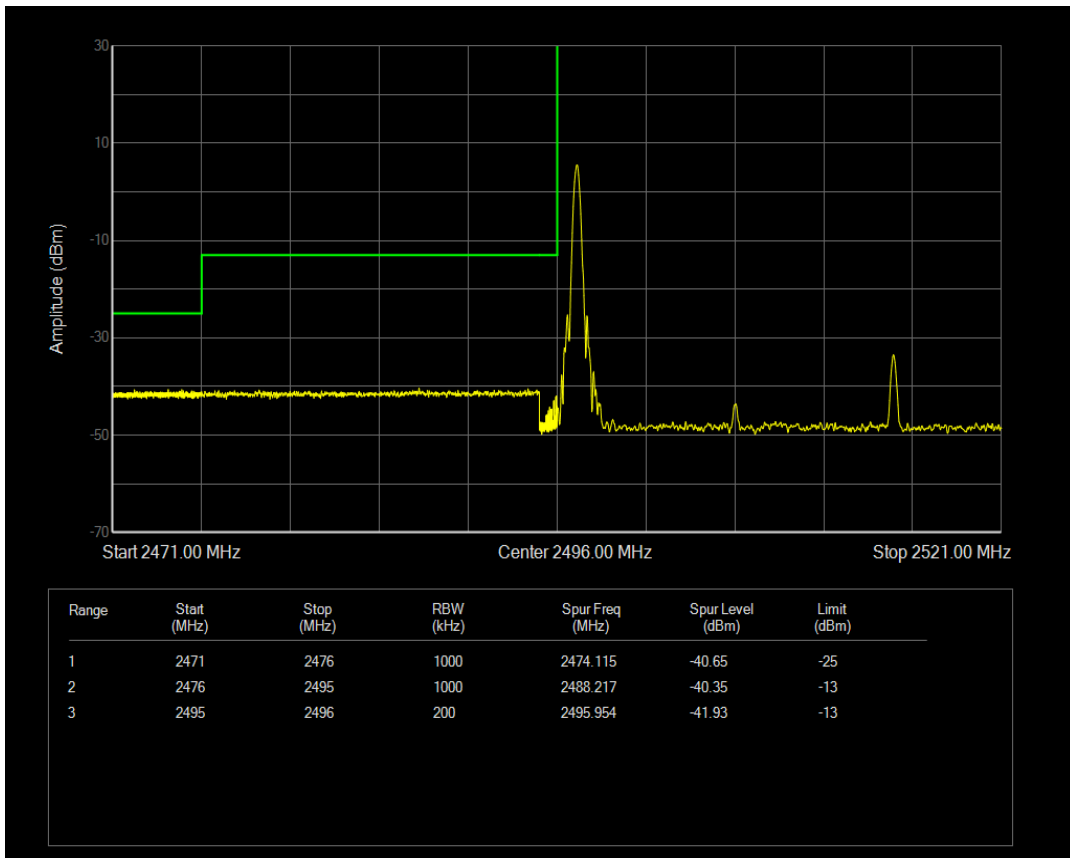

Band41 QPSK BW=20MHz Channel=39750 RB Size=1 Position=#0

Band41 QPSK BW=20MHz Channel=39750 RB Size=1 Position=#Max