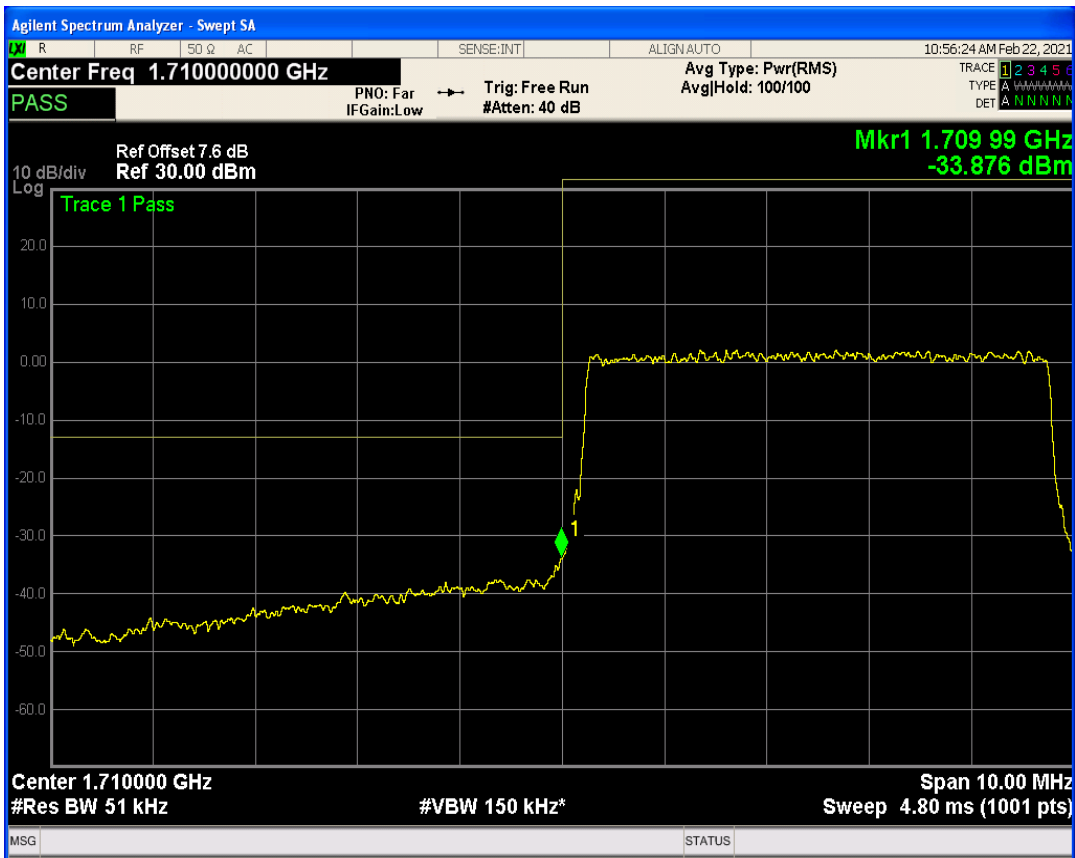

Band66 QAM16 BW=5MHz Channel=131997 RB Size=25 Position=#0

Band66 QAM16 BW=5MHz Channel=131997 RB Size=1 Position=#Max