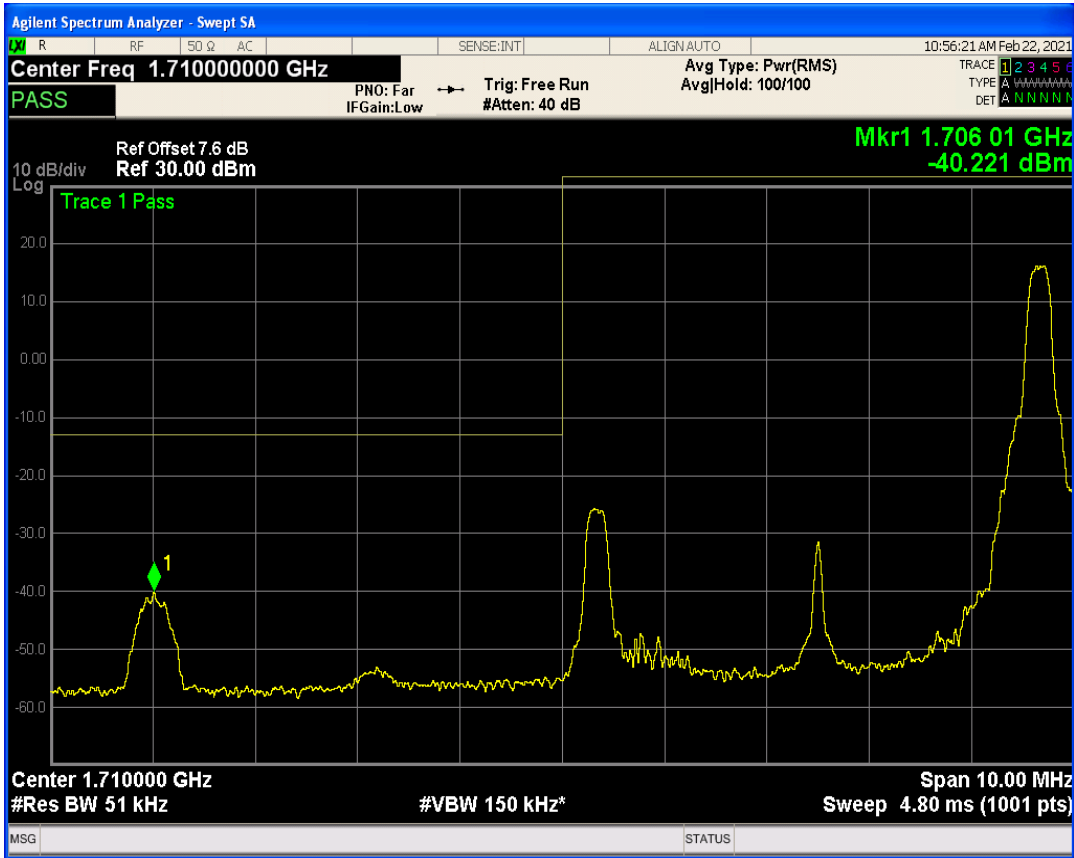

Band66 QAM16 BW=3MHz Channel=132657 RB Size=15 Position=#0

Band66 QAM16 BW=3MHz Channel=132657 RB Size=1 Position=#Max

Band66 QAM16 BW=5MHz Channel=131997 RB Size=25 Position=#0

Band66 QAM16 BW=5MHz Channel=131997 RB Size=1 Position=#Max