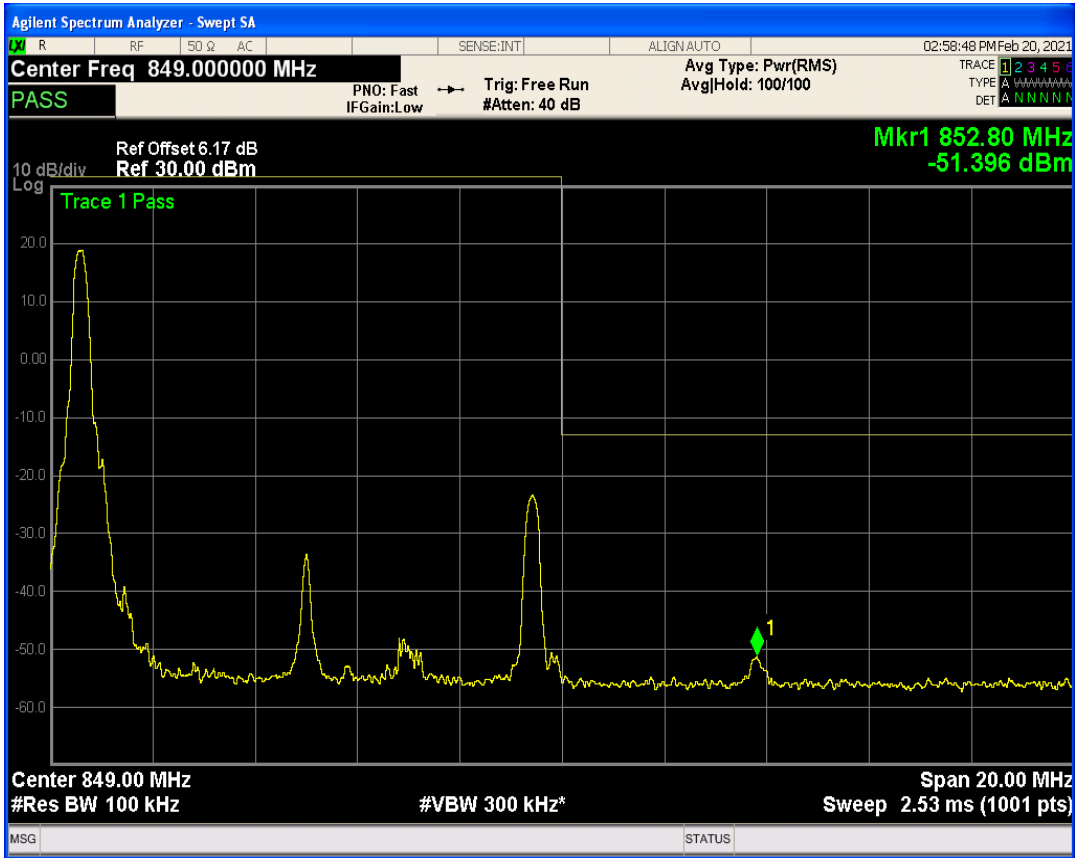

Band5 QAM16 BW=10MHz Channel=20600 RB Size=1 Position=#0

Band5 QAM16 BW=10MHz Channel=20600 RB Size=1 Position=#Max