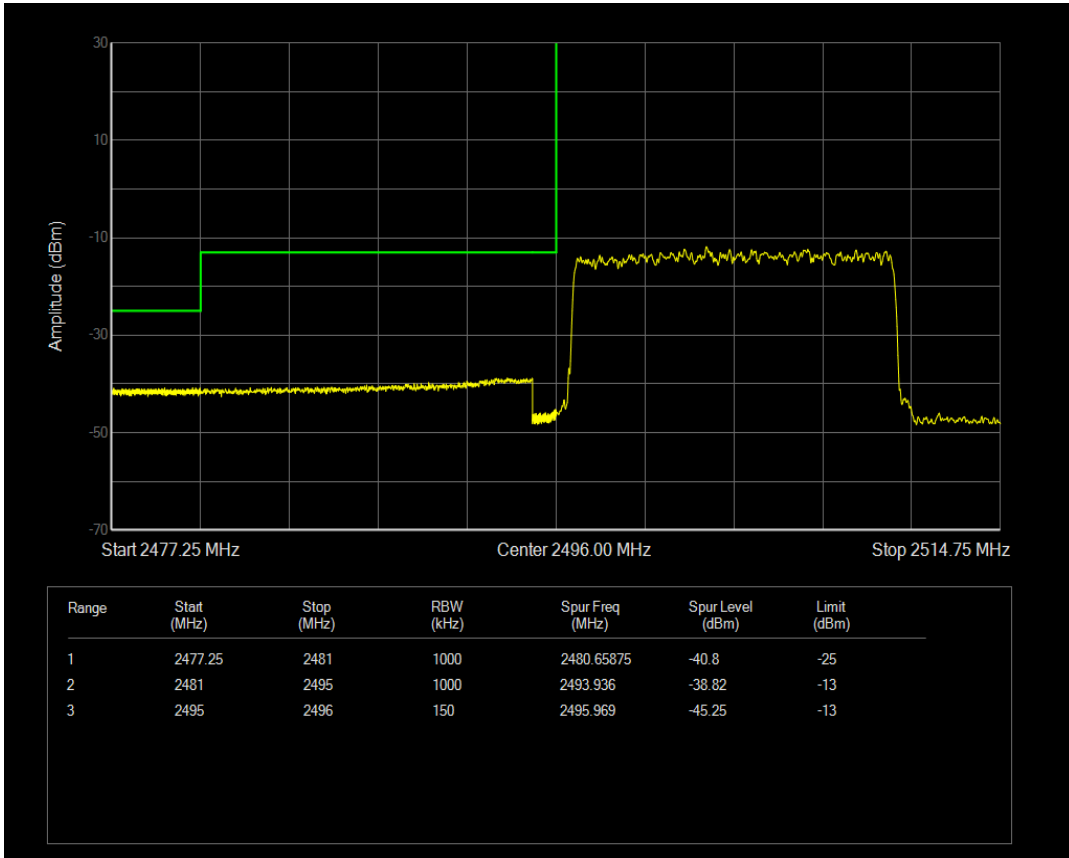

Band41 QPSK BW=15MHz Channel=39725 RB Size=75 Position=#0

Band41 QPSK BW=15MHz Channel=39725 RB Size=1 Position=#Max