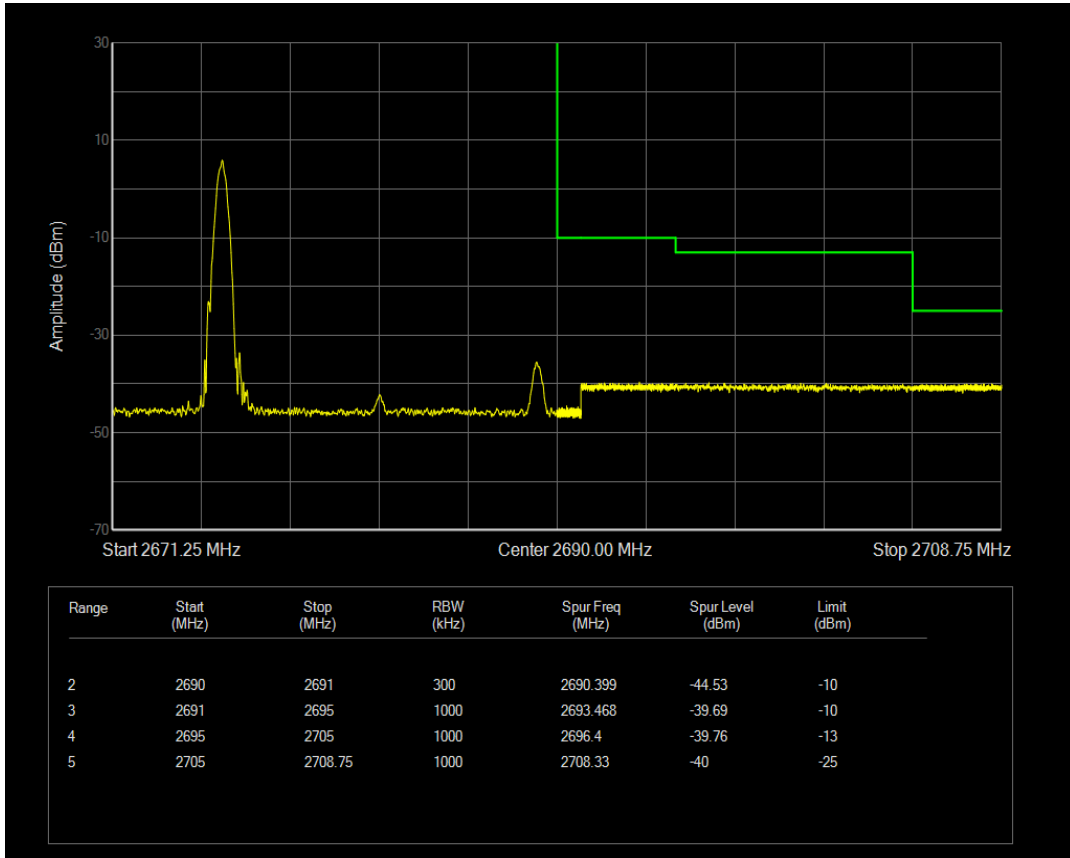

Band41 QAM16 BW=15MHz Channel=41515 RB Size=1 Position=#0

Band41 QAM16 BW=15MHz Channel=41515 RB Size=1 Position=#Max