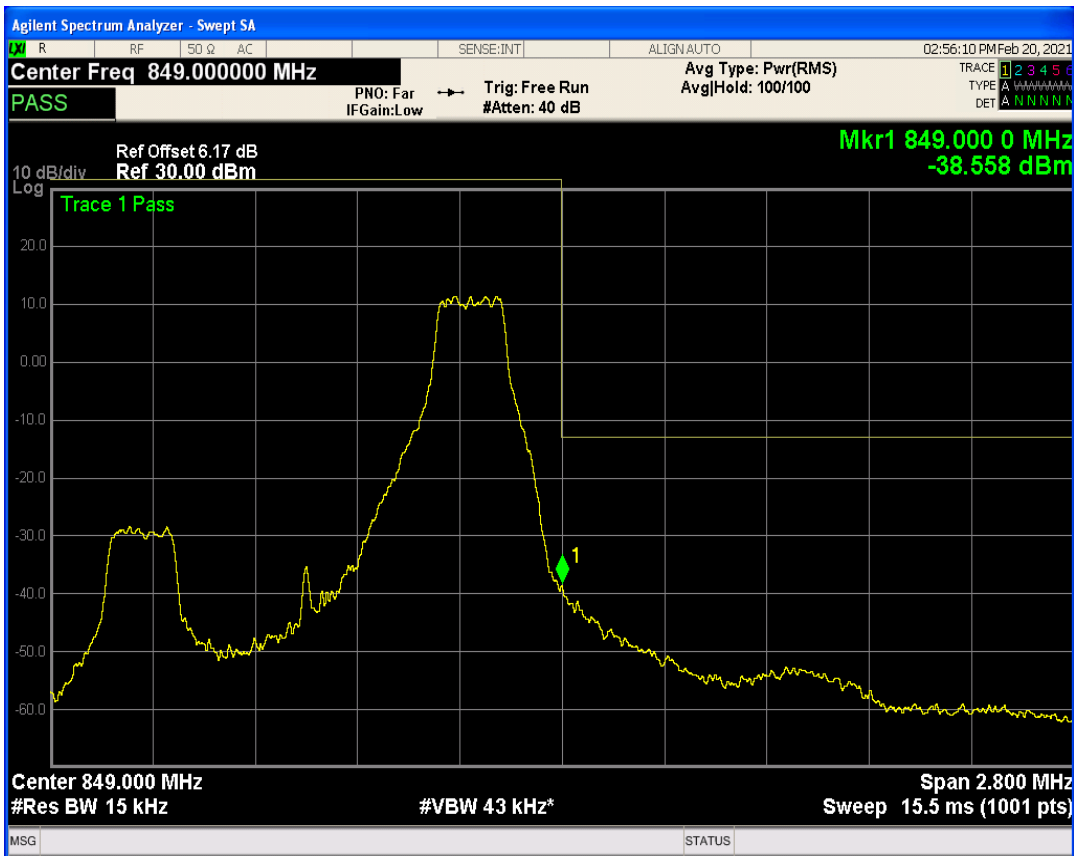

Band5 QAM16 BW=1.4MHz Channel=20643 RB Size=1 Position=#Max

Band5 QAM16 BW=1.4MHz Channel=20643 RB Size=6 Position=#0