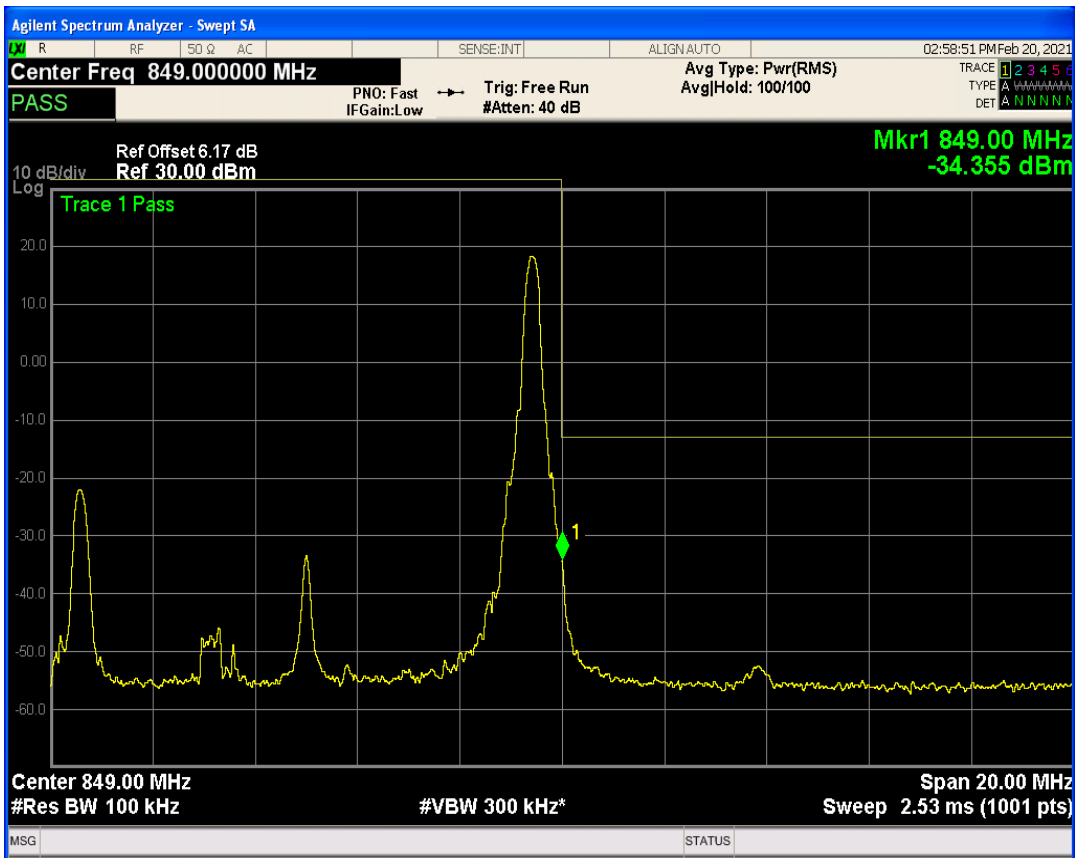

Band5 QAM16 BW=10MHz Channel=20600 RB Size=1 Position=#Max

Band5 QAM16 BW=3MHz Channel=20635 RB Size=15 Position=#0