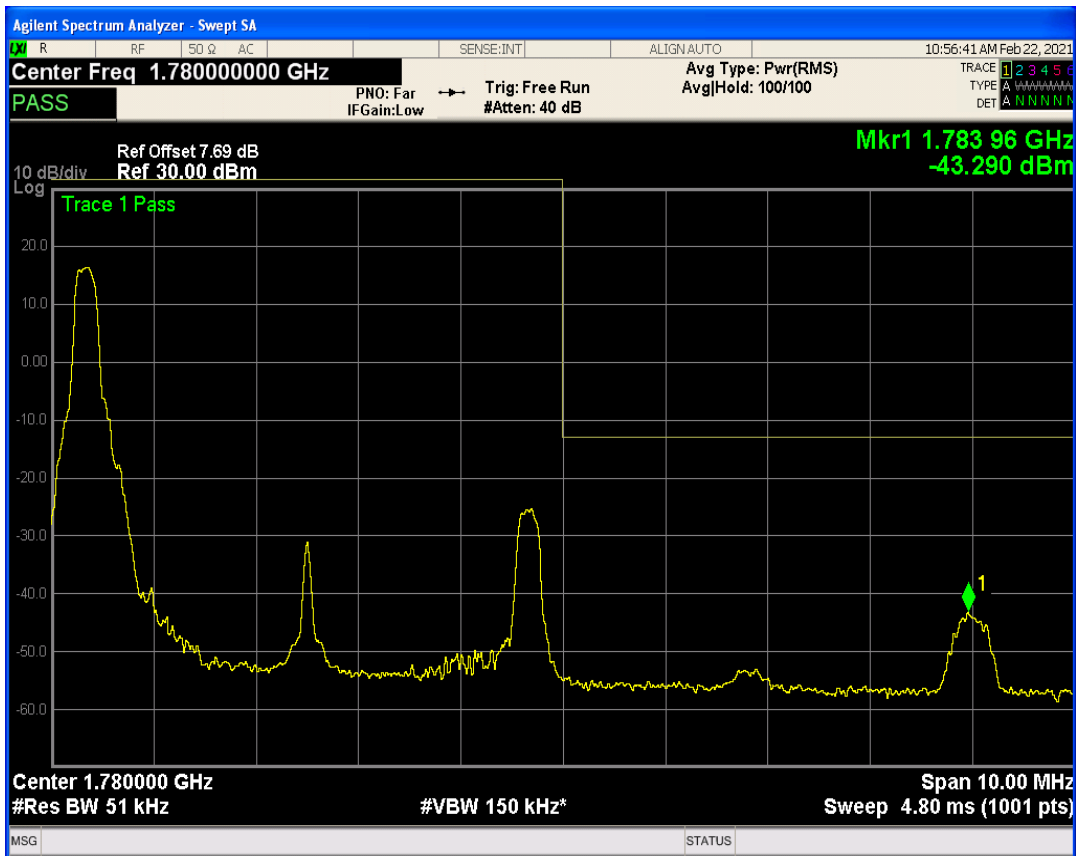

Band66 QAM16 BW=5MHz Channel=132647 RB Size=1 Position=#0

Band66 QAM16 BW=5MHz Channel=132647 RB Size=1 Position=#Max