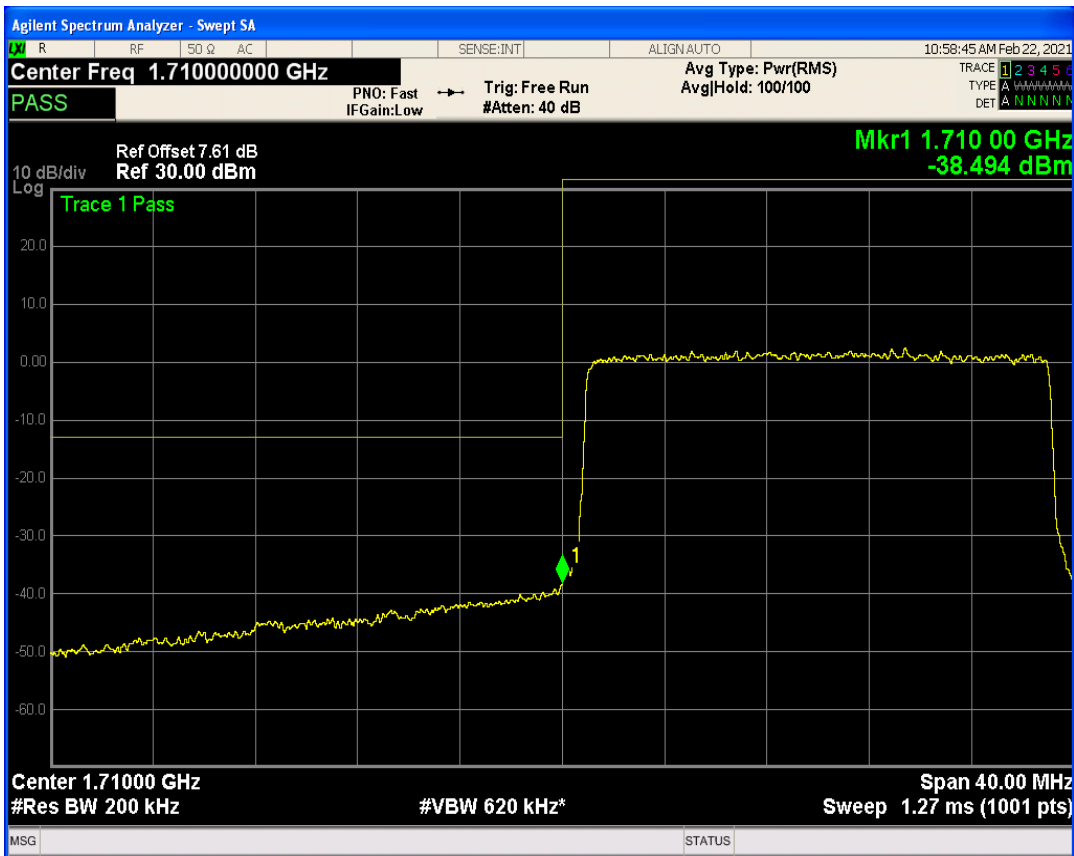

Band66 QAM16 BW=20MHz Channel=132072 RB Size=100 Position=#0

Band66 QAM16 BW=20MHz Channel=132572 RB Size=100 Position=#0