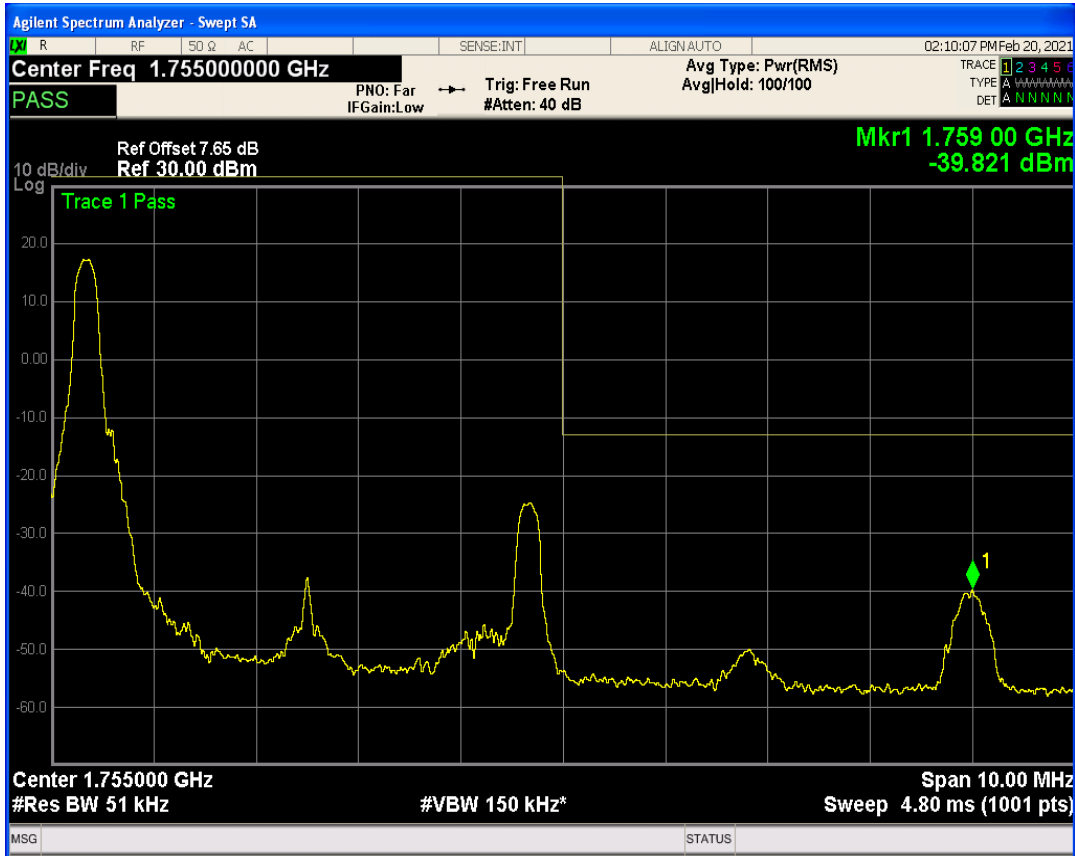

Band4 QPSK BW=5MHz Channel=20375 RB Size=1 Position=#Max

Band4 QPSK BW=5MHz Channel=20375 RB Size=25 Position=#0

Band4 QPSK BW=5MHz Channel=19975 RB Size=25 Position=#0

Band4 QPSK BW=5MHz Channel=20375 RB Size=1 Position=#0