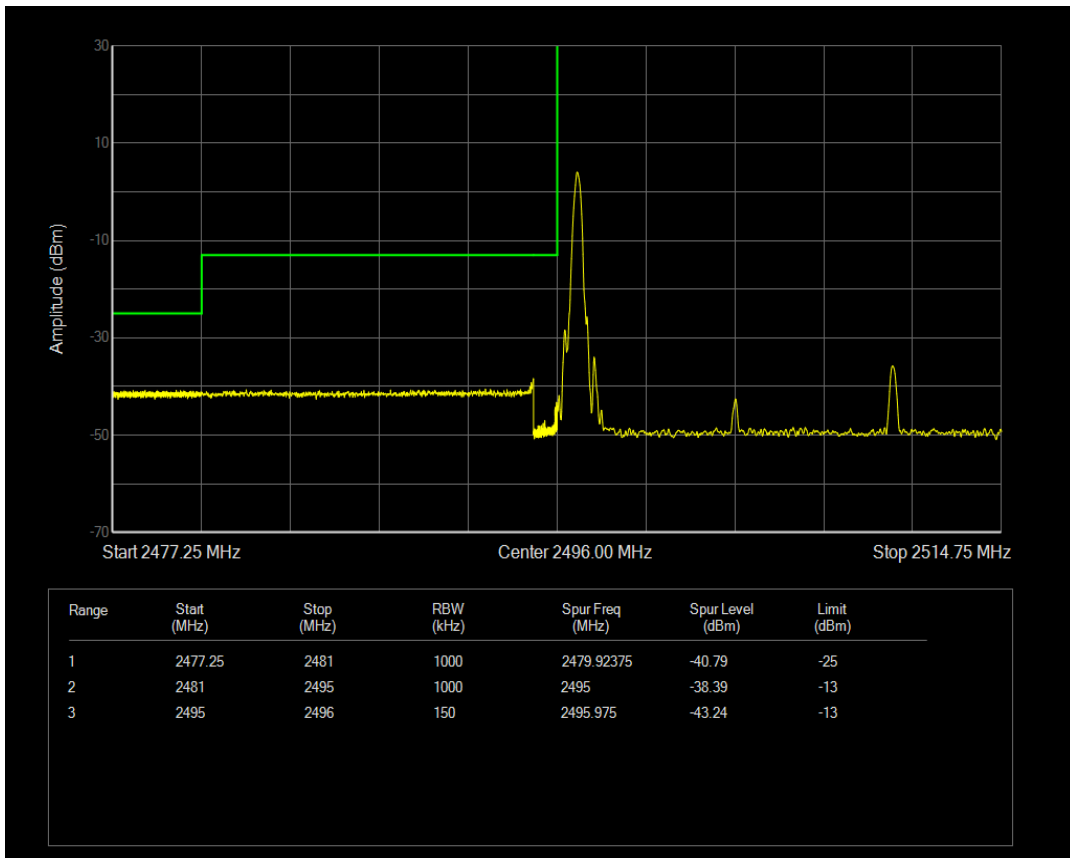

Band41 QAM16 BW=15MHz Channel=39725 RB Size=1 Position=#0

Band41 QAM16 BW=15MHz Channel=39725 RB Size=75 Position=#0