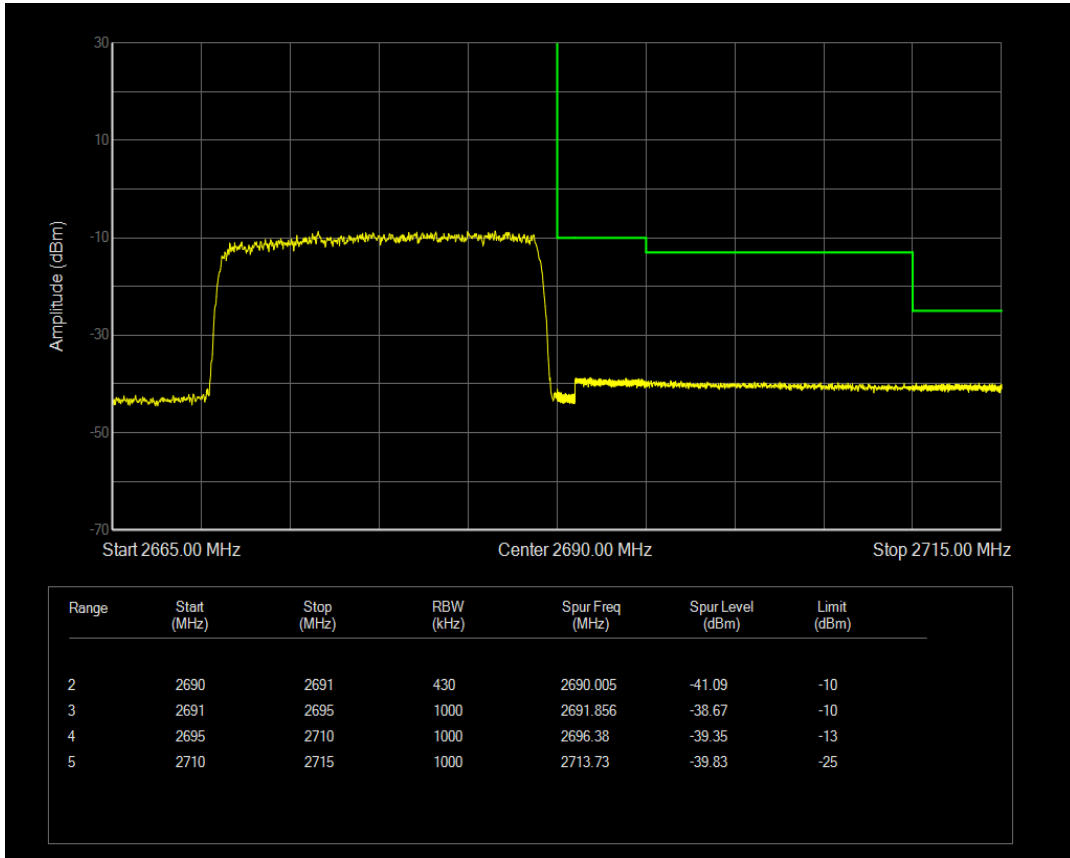

Band41 QAM16 BW=20MHz Channel=39750 RB Size=100 Position=#0

Band41 QAM16 BW=20MHz Channel=39750 RB Size=1 Position=#Max

Band41 QPSK BW=20MHz Channel=41490 RB Size=1 Position=#0

Band41 QPSK BW=20MHz Channel=41490 RB Size=100 Position=#0