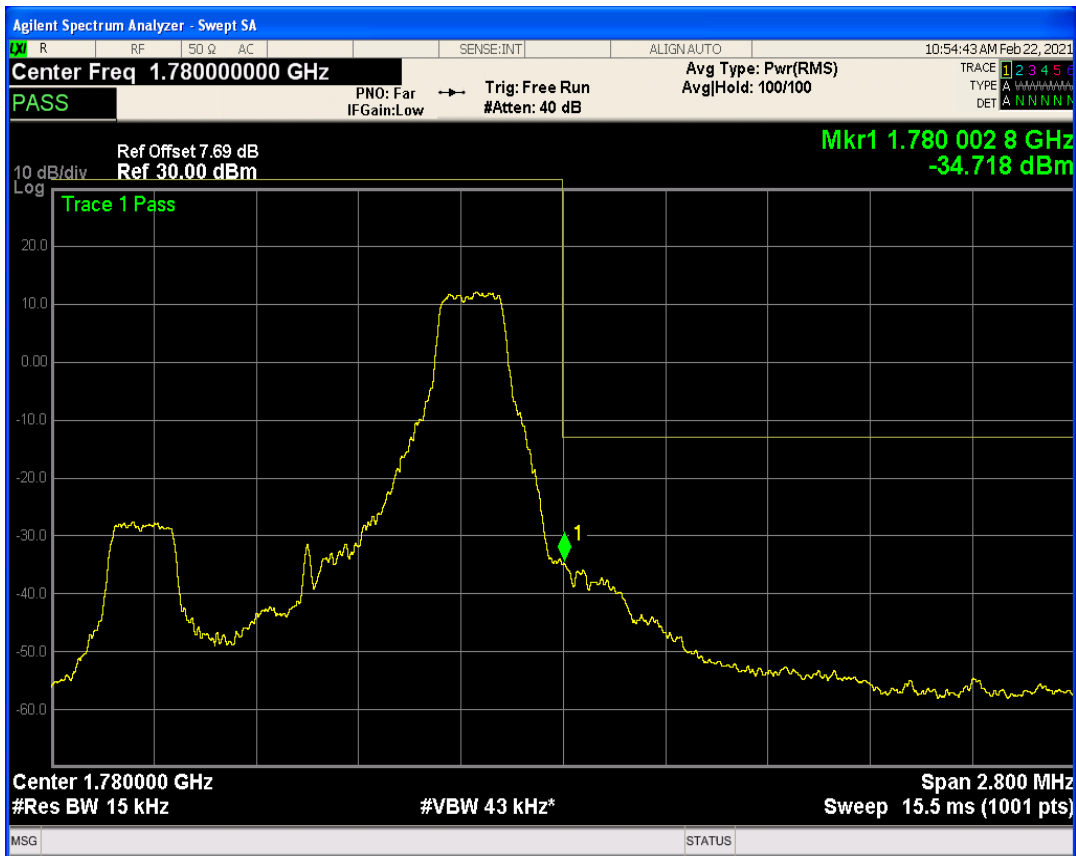

Band66 QPSK BW=1.4MHz Channel=132665 RB Size=1 Position=#Max

Band66 QPSK BW=1.4MHz Channel=132665 RB Size=1 Position=#0