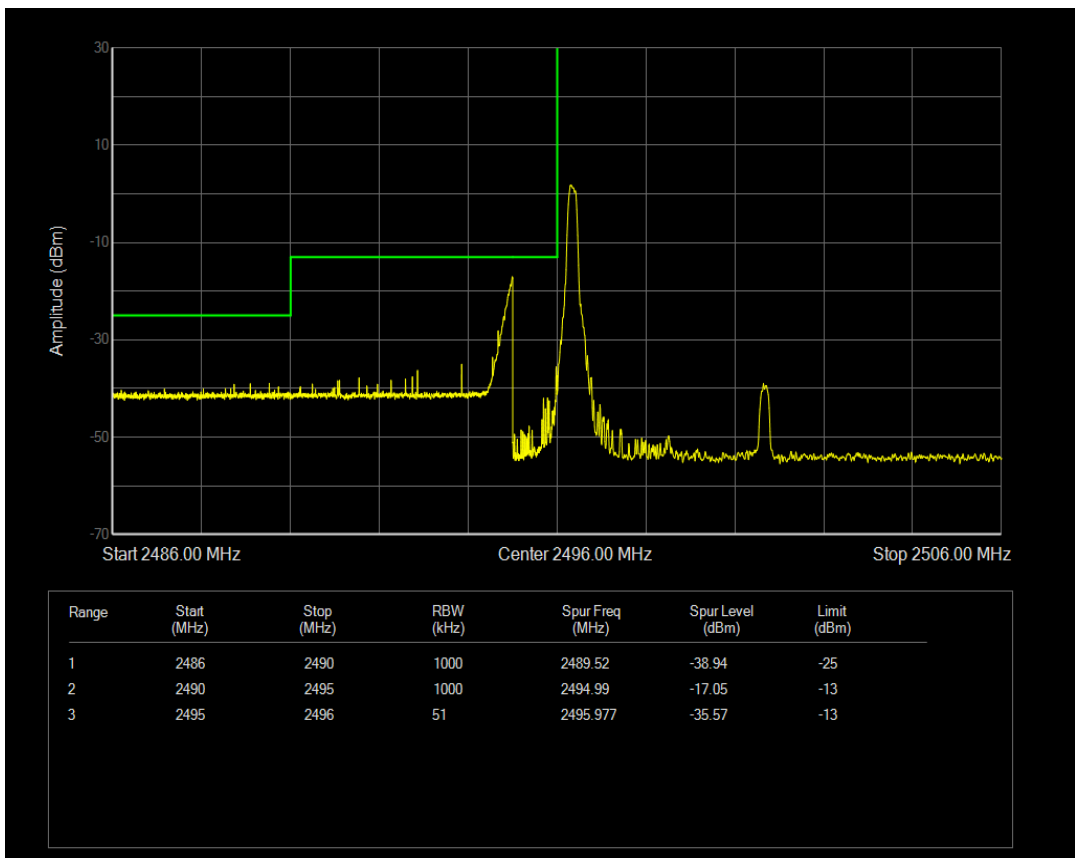

Band41 QPSK BW=5MHz Channel=39675 RB Size=1 Position=#0

Band41 QPSK BW=5MHz Channel=39675 RB Size=1 Position=#Max