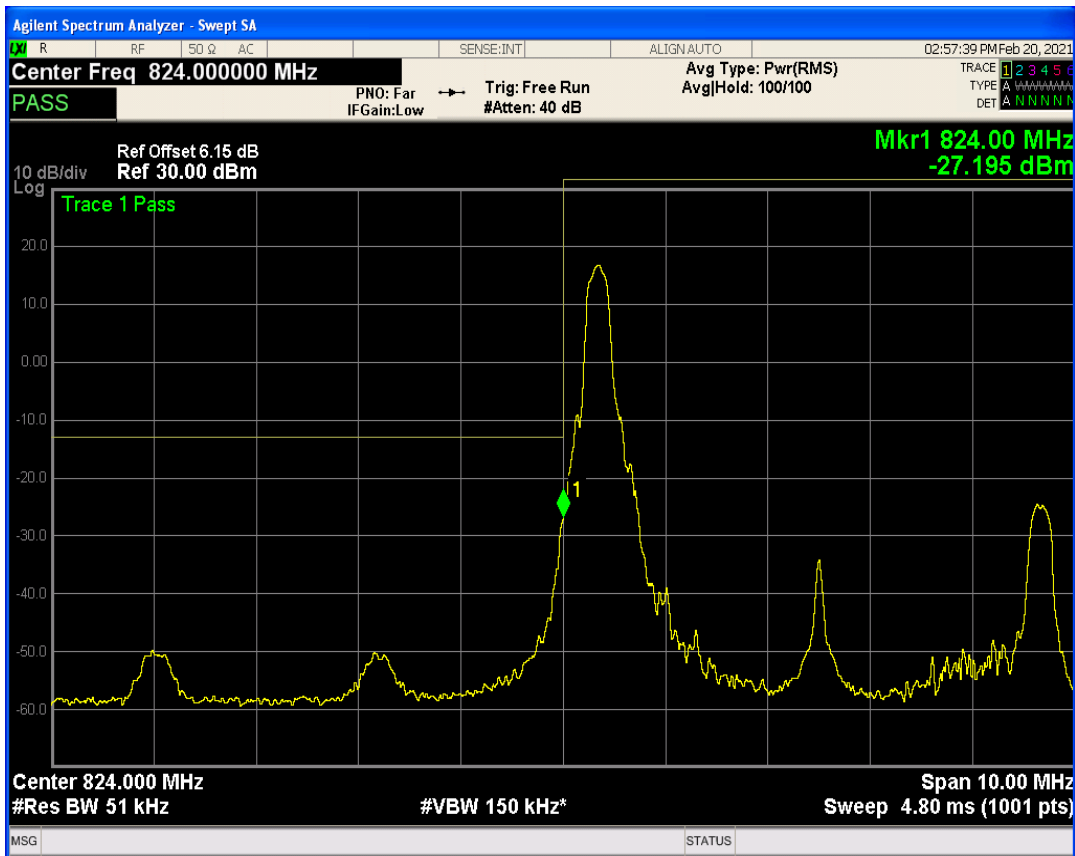

Band5 QAM16 BW=5MHz Channel=20425 RB Size=1 Position=#0

Band5 QPSK BW=1.4MHz Channel=20407 RB Size=6 Position=#0