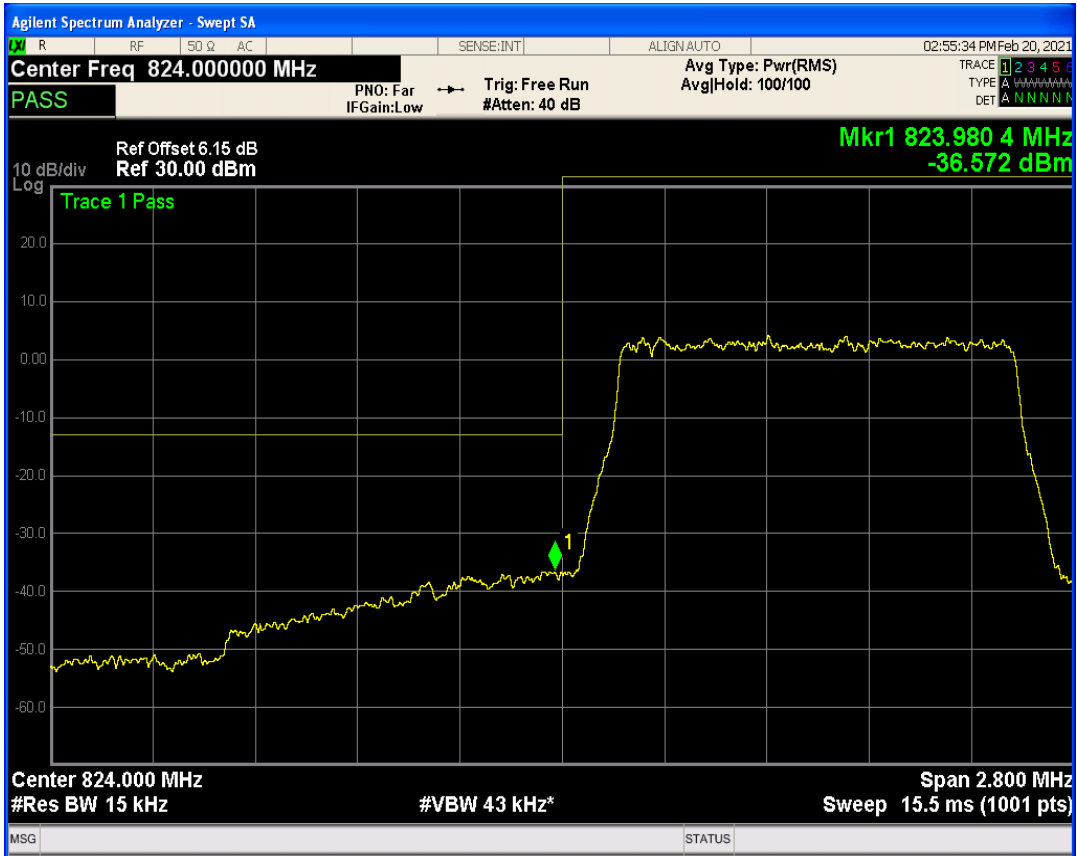

Band5 QPSK BW=1.4MHz Channel=20407 RB Size=6 Position=#0

Band5 QPSK BW=1.4MHz Channel=20407 RB Size=1 Position=#Max