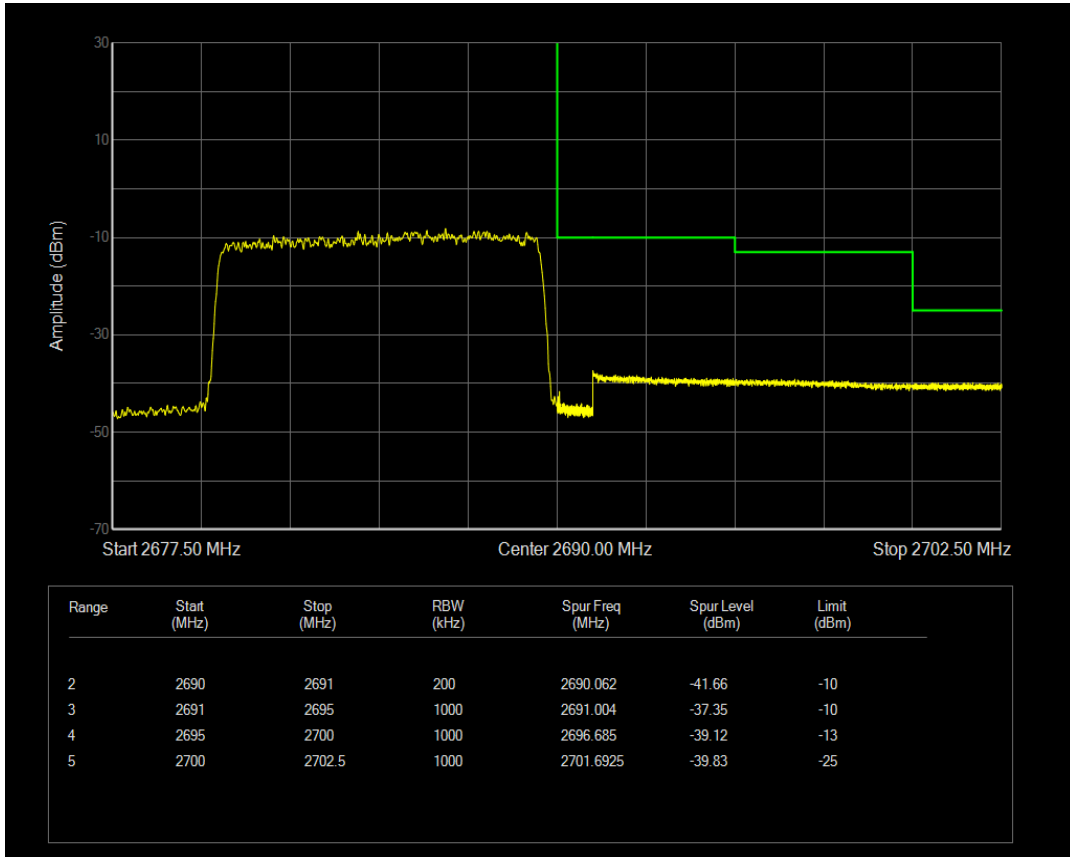

Band41 QPSK BW=10MHz Channel=41540 RB Size=50 Position=#0

Band41 QAM16 BW=10MHz Channel=41540 RB Size=1 Position=#0