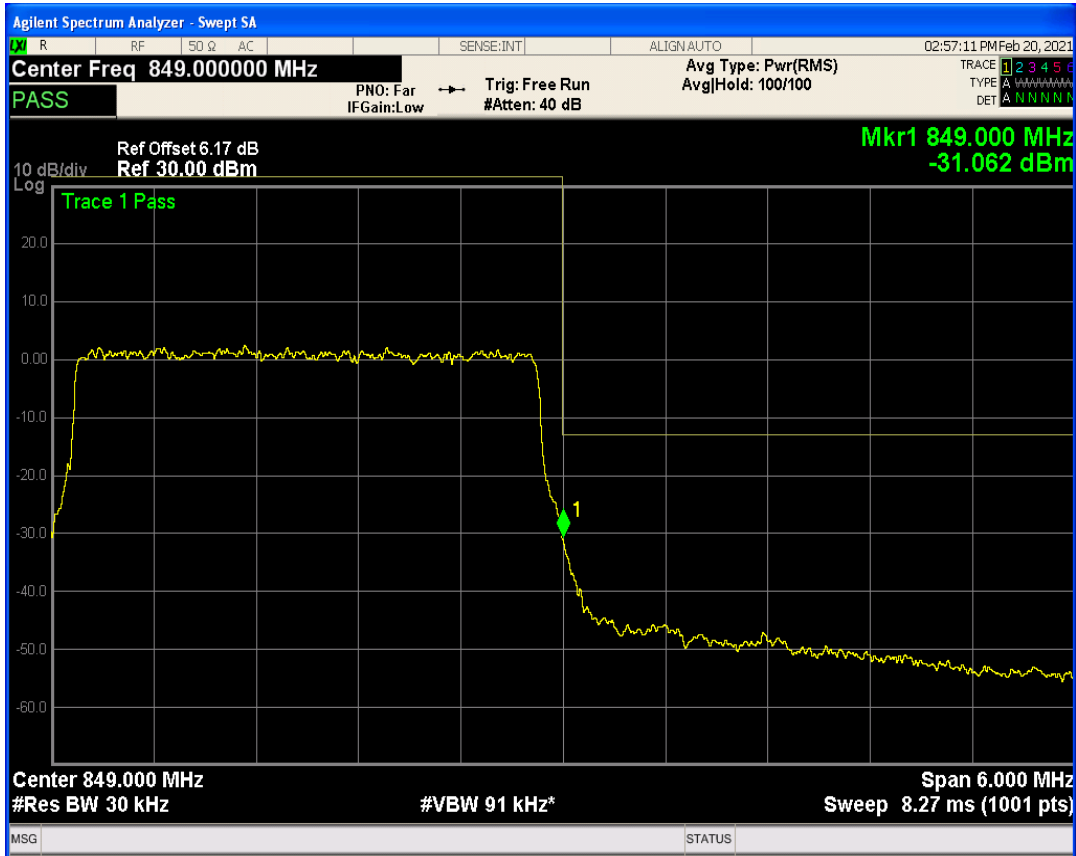

Band5 QAM16 BW=10MHz Channel=20450 RB Size=50 Position=#0

Band5 QAM16 BW=10MHz Channel=20600 RB Size=1 Position=#0

Band5 QAM16 BW=10MHz Channel=20600 RB Size=1 Position=#Max

Band5 QAM16 BW=3MHz Channel=20635 RB Size=15 Position=#0