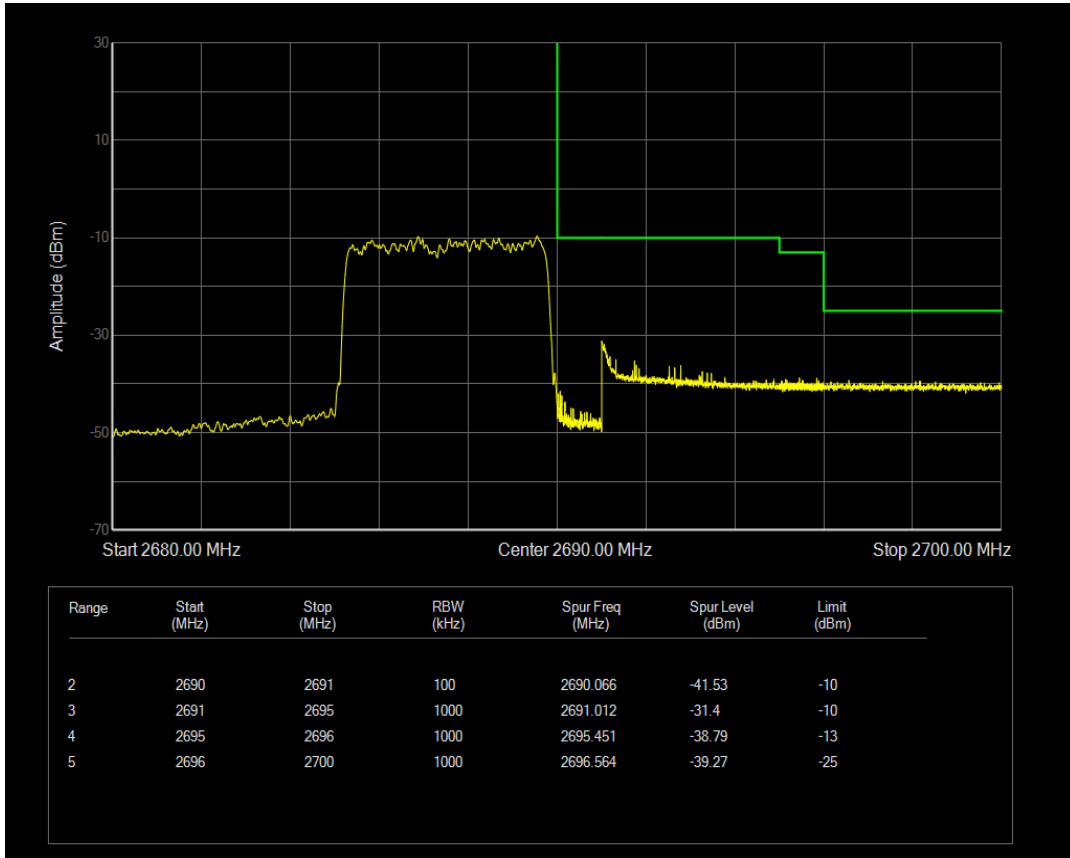

Band41 QPSK BW=5MHz Channel=41565 RB Size=1 Position=#Max

Band41 QAM16 BW=5MHz Channel=41565 RB Size=1 Position=#0

Band41 QAM16 BW=5MHz Channel=41565 RB Size=1 Position=#Max

Band41 QAM16 BW=5MHz Channel=41565 RB Size=25 Position=#0