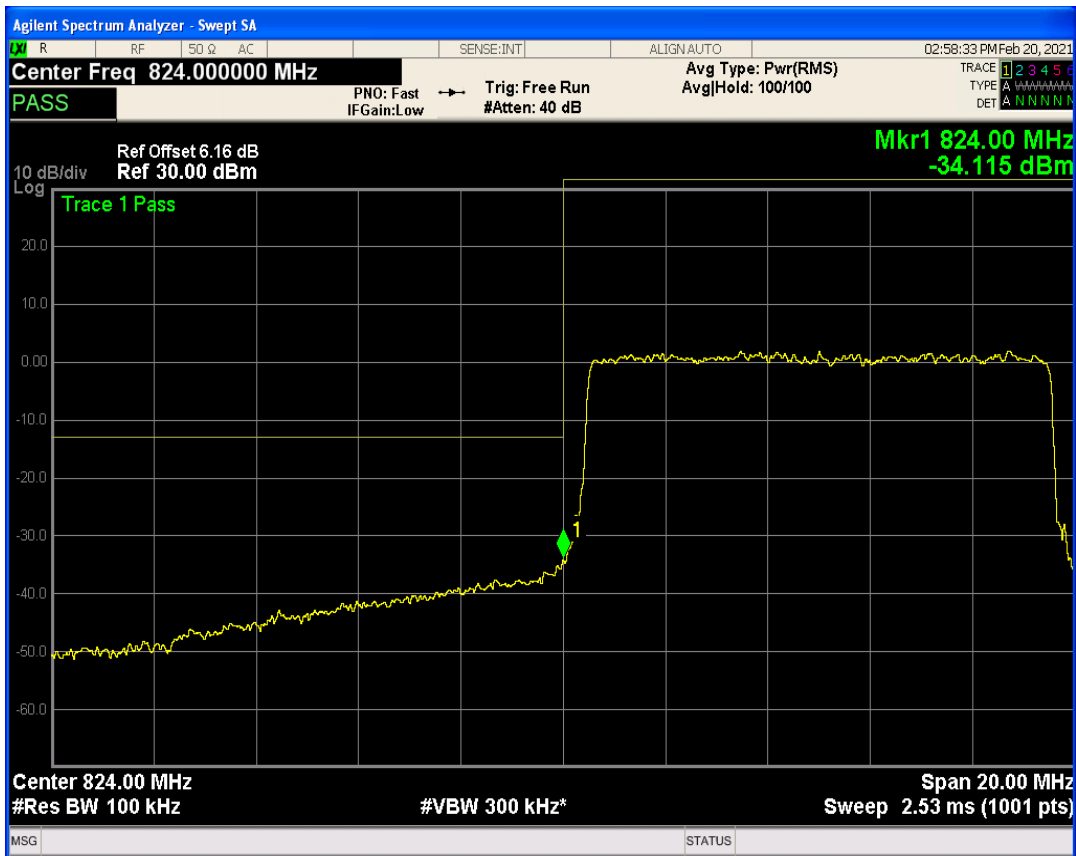

Band5 QAM16 BW=10MHz Channel=20450 RB Size=50 Position=#0

Band5 QAM16 BW=10MHz Channel=20600 RB Size=1 Position=#0