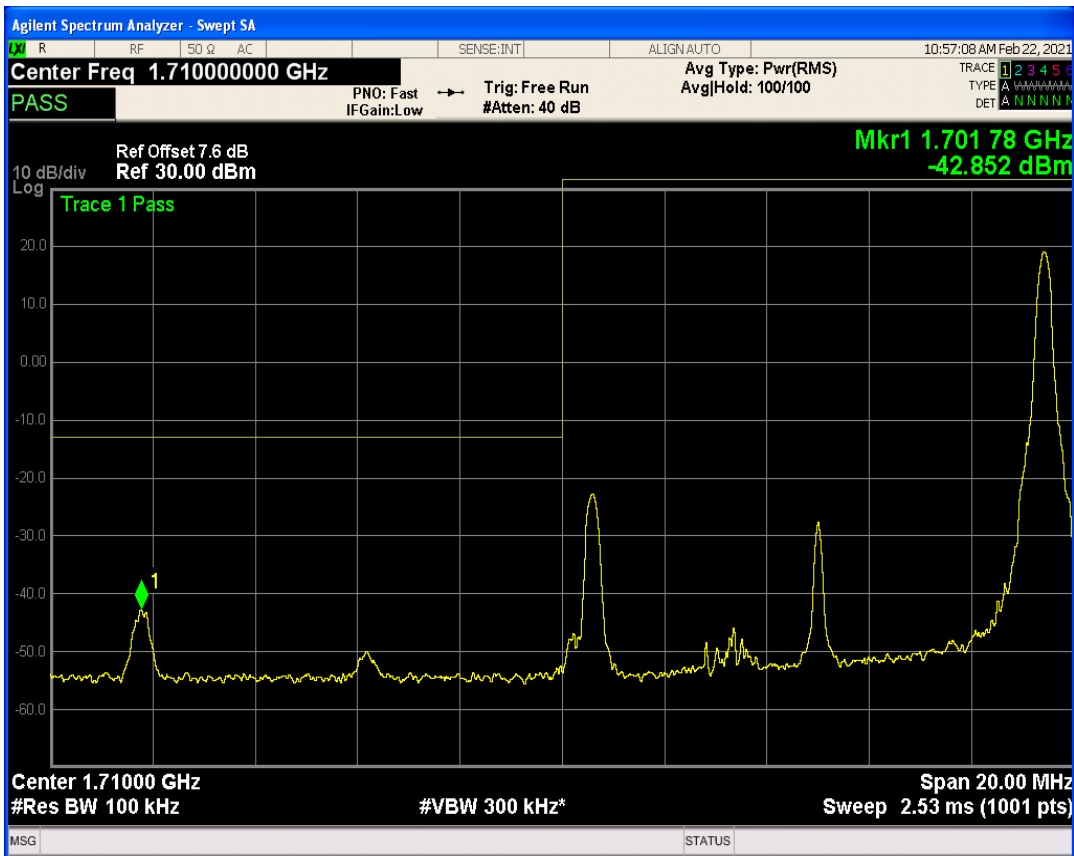

Band66 QAM16 BW=10MHz Channel=132022 RB Size=1 Position=#Max

Band66 QAM16 BW=10MHz Channel=132622 RB Size=1 Position=#Max