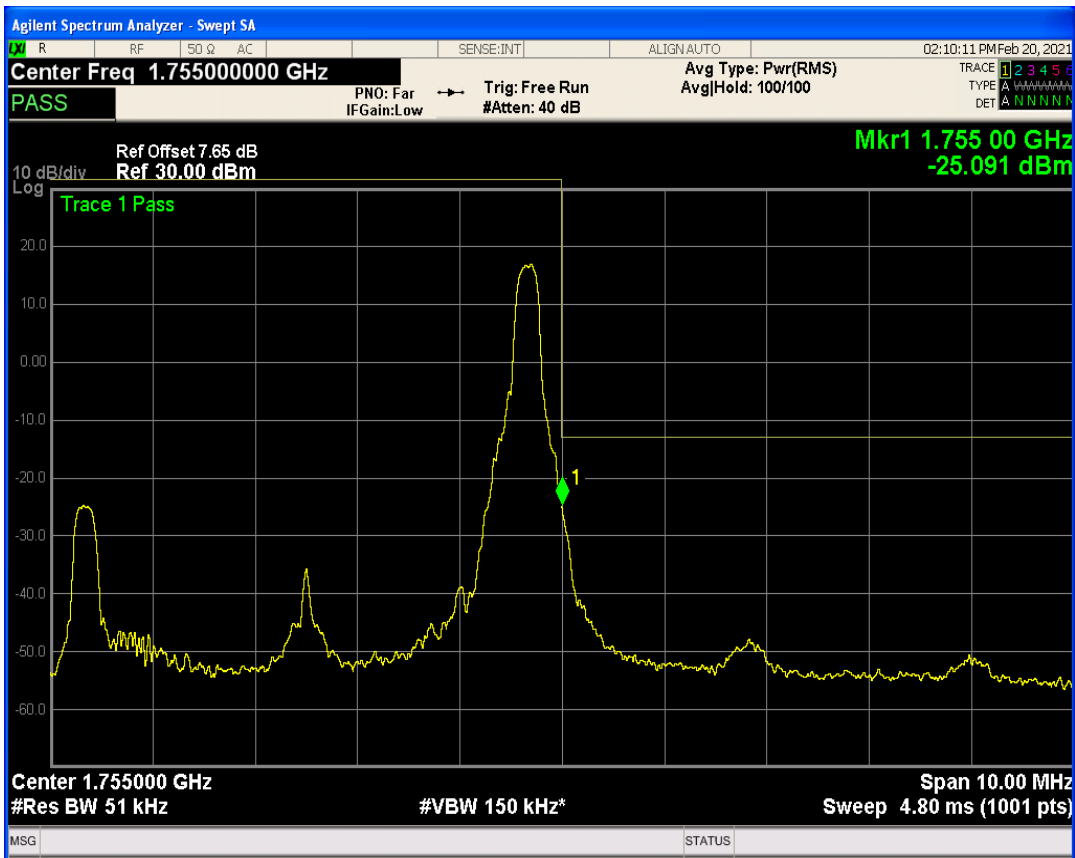

Band4 QPSK BW=5MHz Channel=20375 RB Size=1 Position=#Max

Band4 QPSK BW=5MHz Channel=20375 RB Size=25 Position=#0