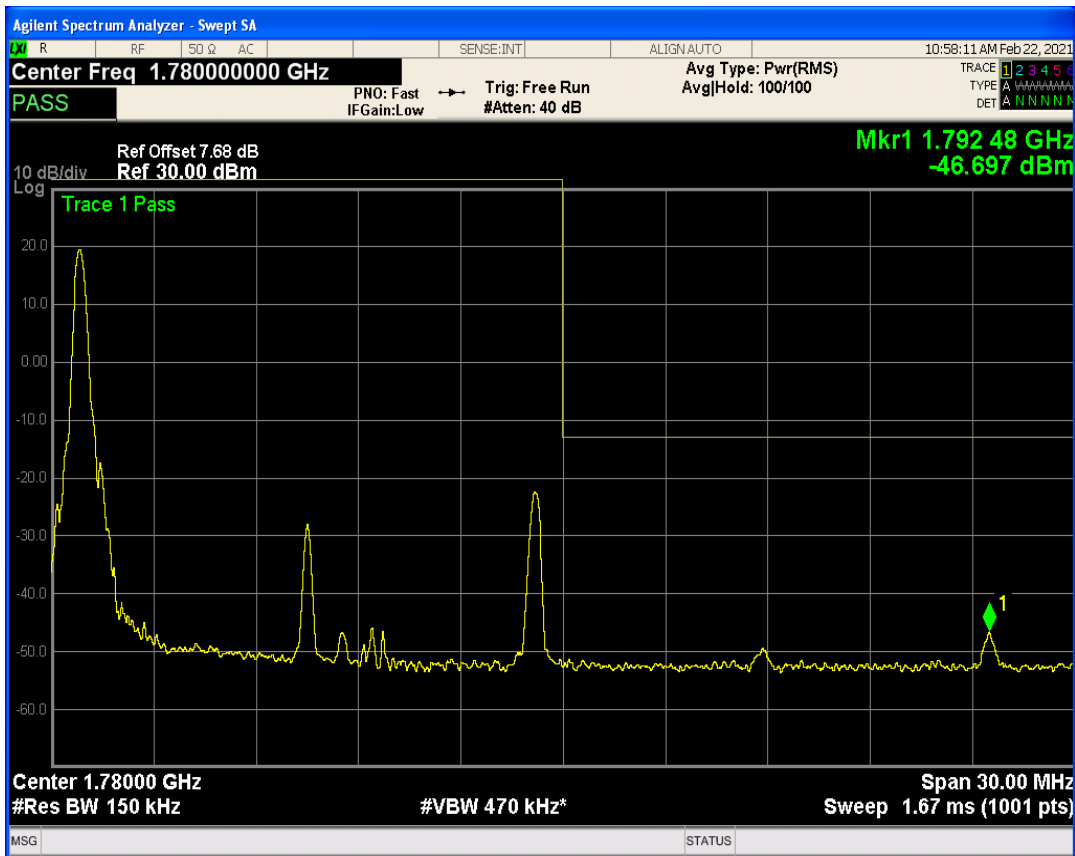

Band66 QAM16 BW=15MHz Channel=132597 RB Size=1 Position=#0

Band66 QAM16 BW=15MHz Channel=132047 RB Size=75 Position=#0