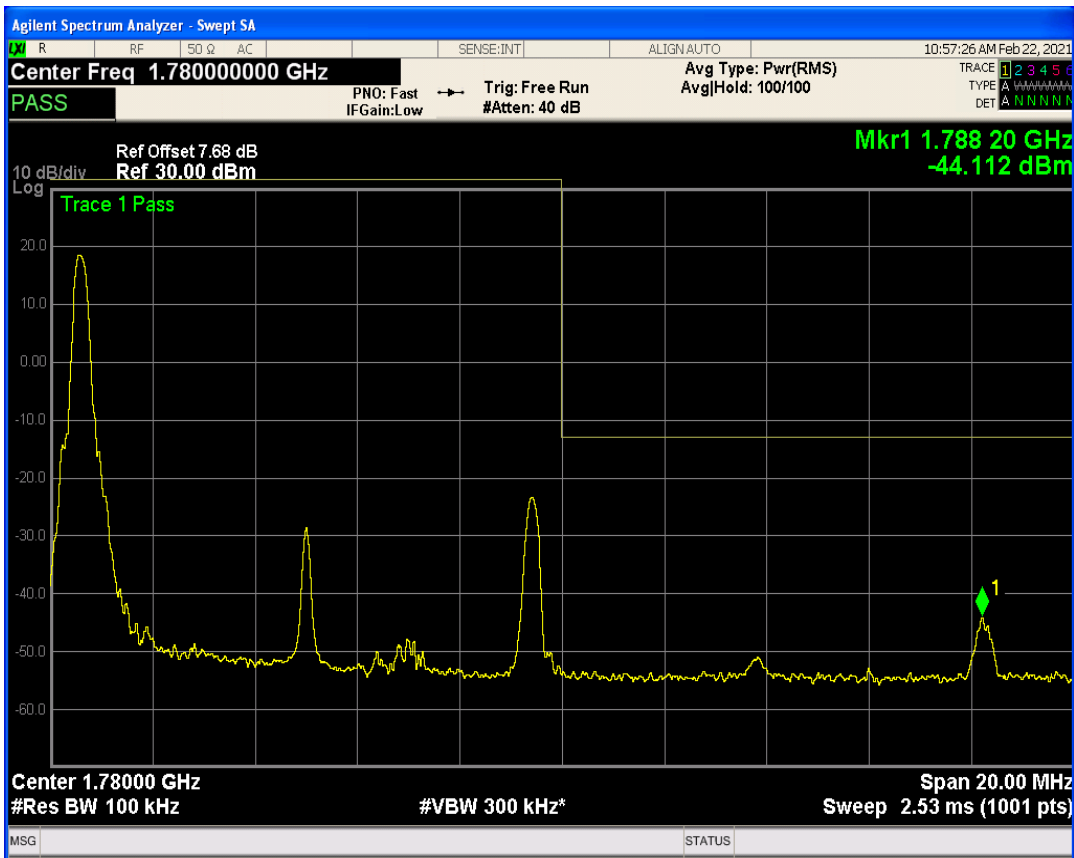

Band66 QAM16 BW=10MHz Channel=132622 RB Size=1 Position=#0

Band66 QAM16 BW=15MHz Channel=132047 RB Size=1 Position=#0