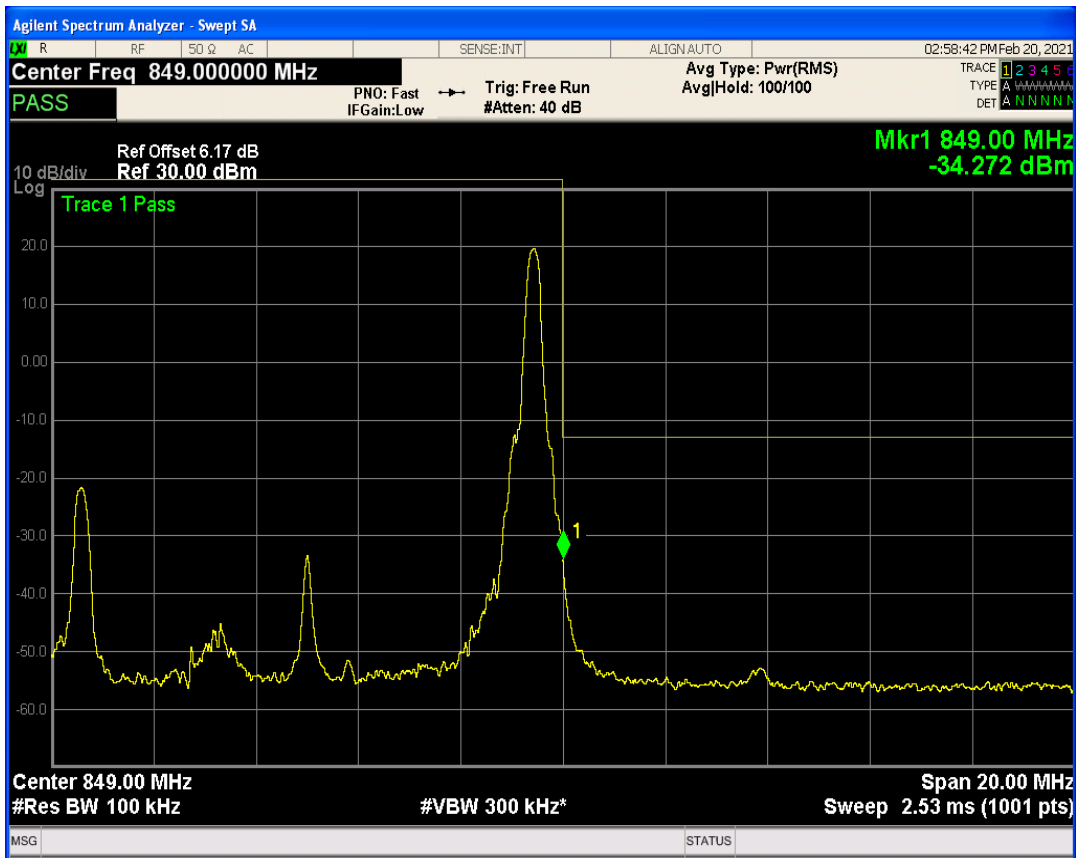

Band5 QPSK BW=10MHz Channel=20600 RB Size=1 Position=#Max

Band5 QPSK BW=3MHz Channel=20415 RB Size=1 Position=#Max