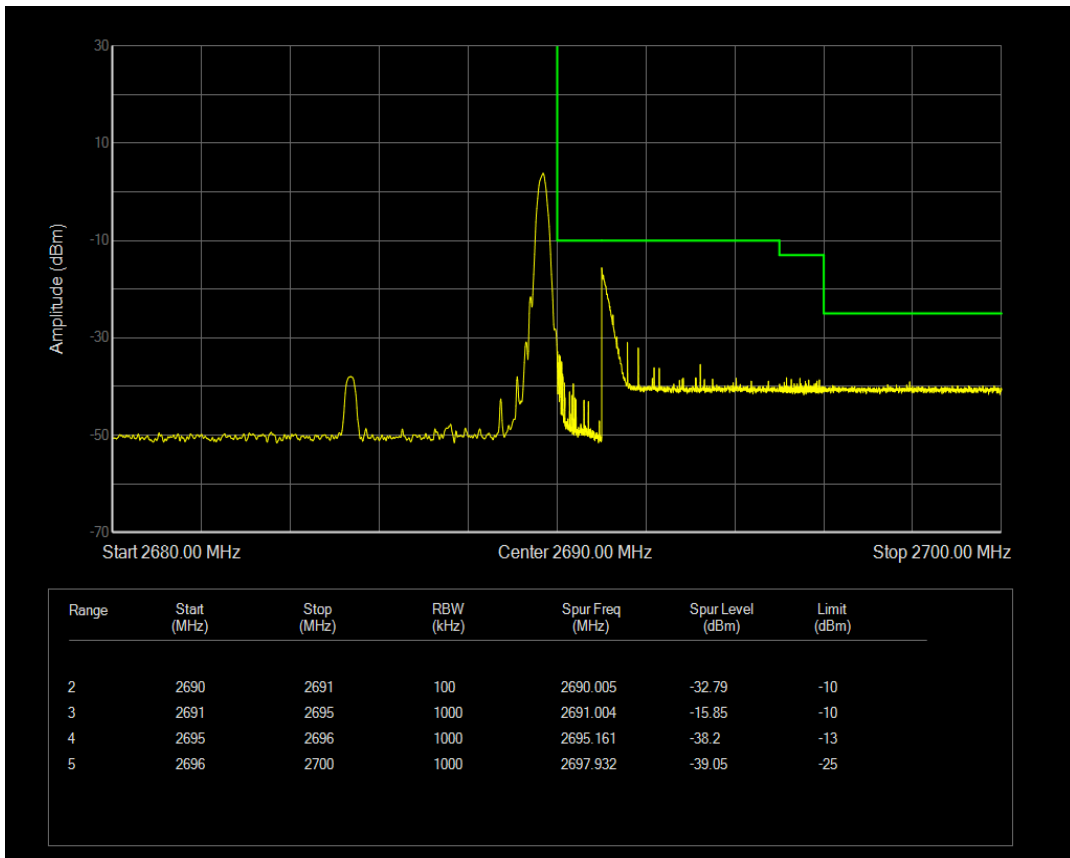

Band41 QPSK BW=5MHz Channel=41565 RB Size=1 Position=#Max

Band41 QAM16 BW=5MHz Channel=41565 RB Size=1 Position=#0