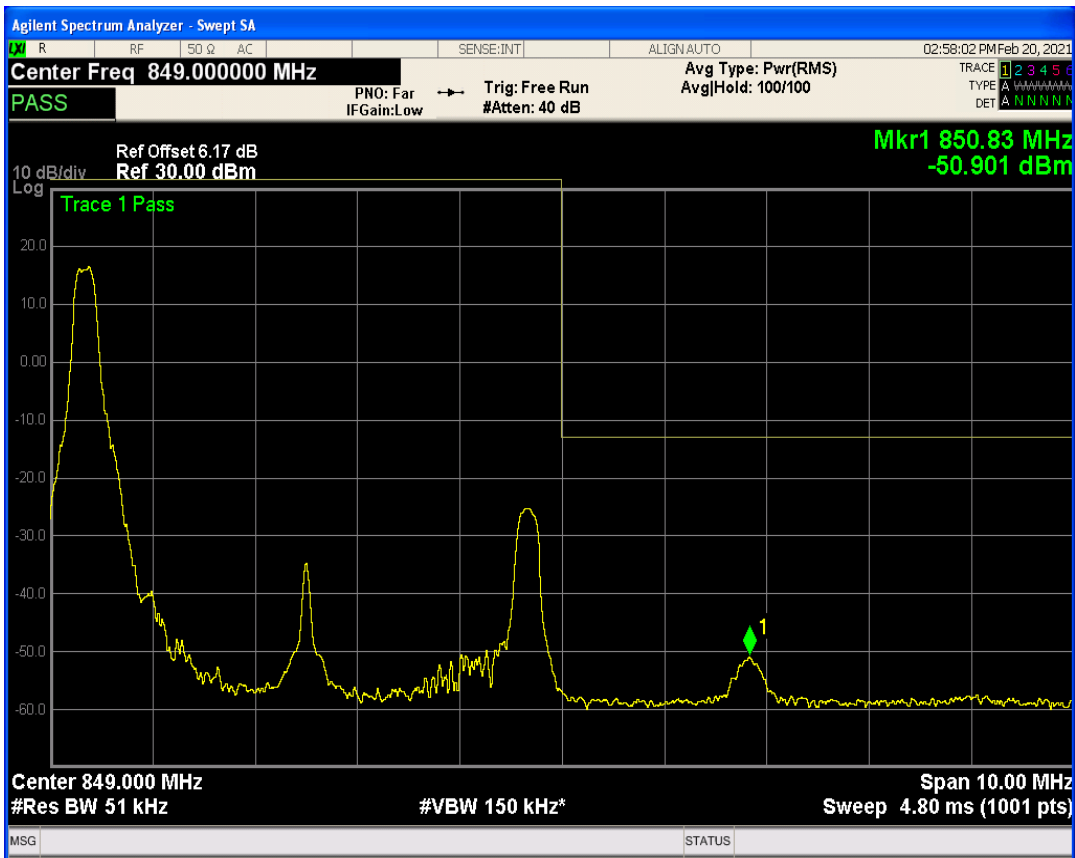

Band5 QAM16 BW=5MHz Channel=20625 RB Size=1 Position=#0

Band5 QPSK BW=1.4MHz Channel=20407 RB Size=1 Position=#0