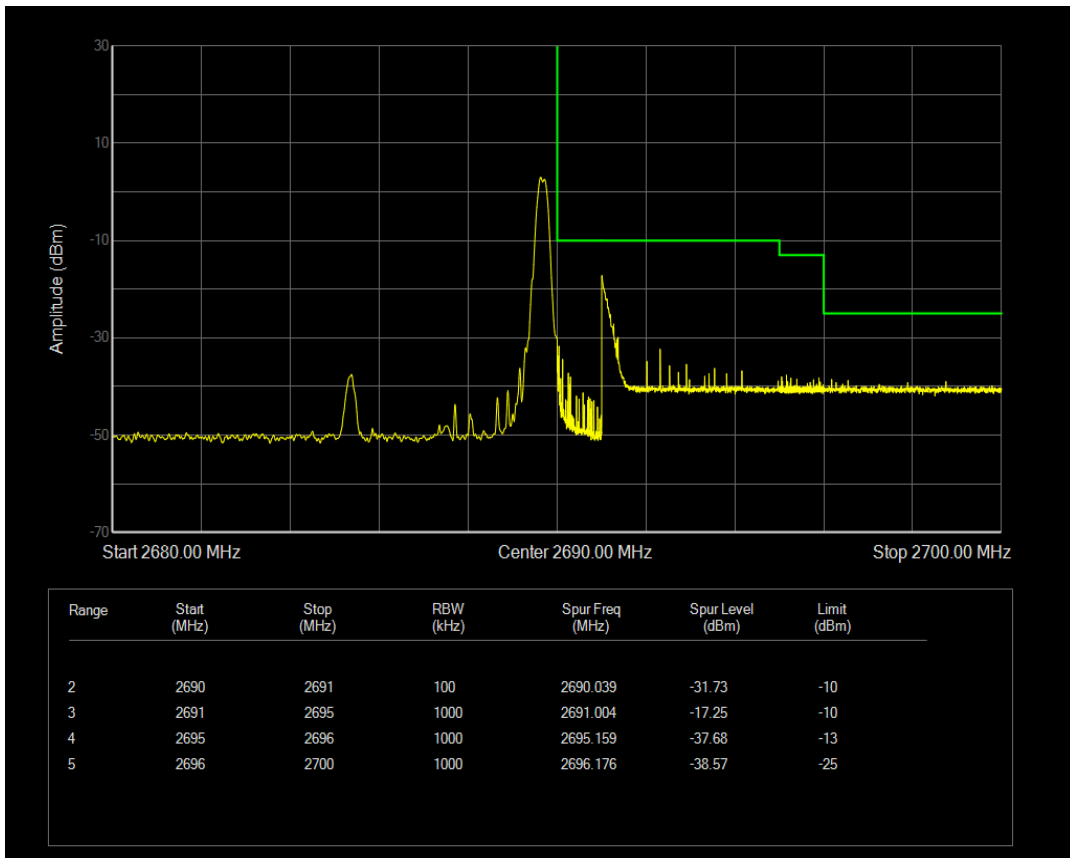

Band41 QAM16 BW=5MHz Channel=41565 RB Size=1 Position=#Max

Band41 QAM16 BW=5MHz Channel=41565 RB Size=25 Position=#0