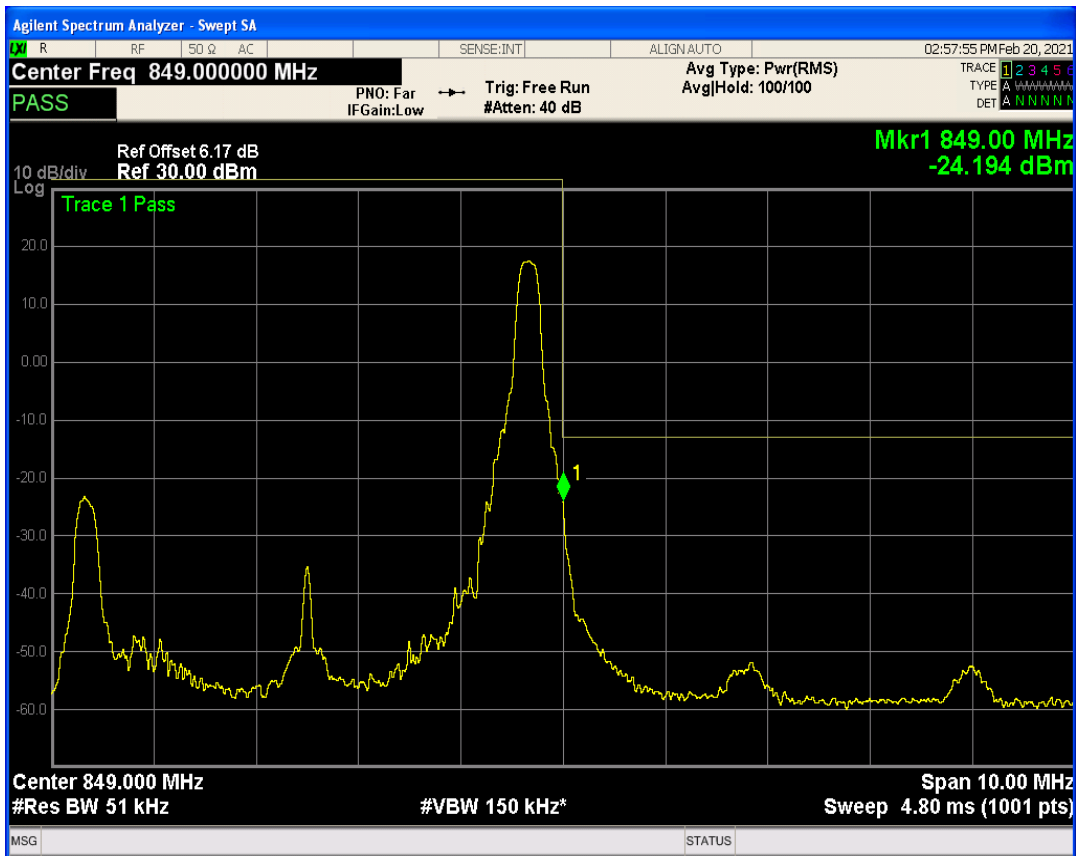

Band5 QPSK BW=5MHz Channel=20625 RB Size=1 Position=#Max

Band5 QPSK BW=5MHz Channel=20625 RB Size=1 Position=#0