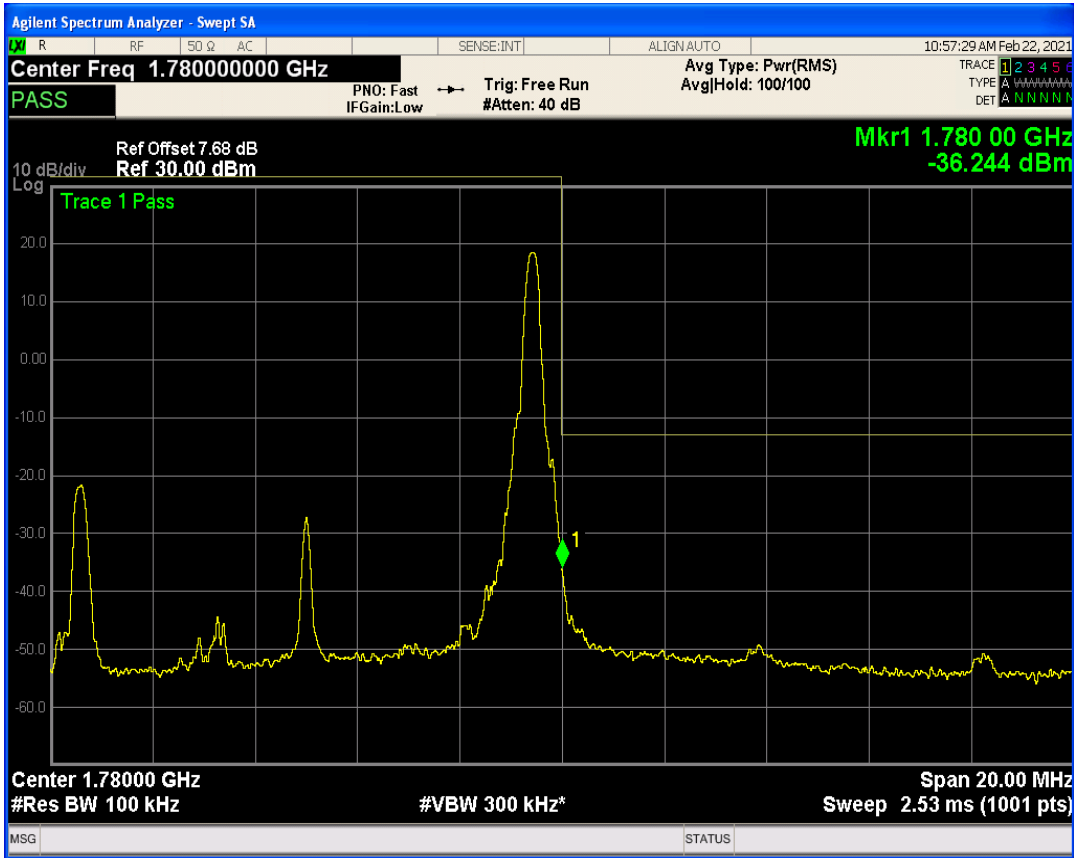

Band66 QAM16 BW=10MHz Channel=132622 RB Size=1 Position=#Max

Band66 QAM16 BW=10MHz Channel=132622 RB Size=1 Position=#0