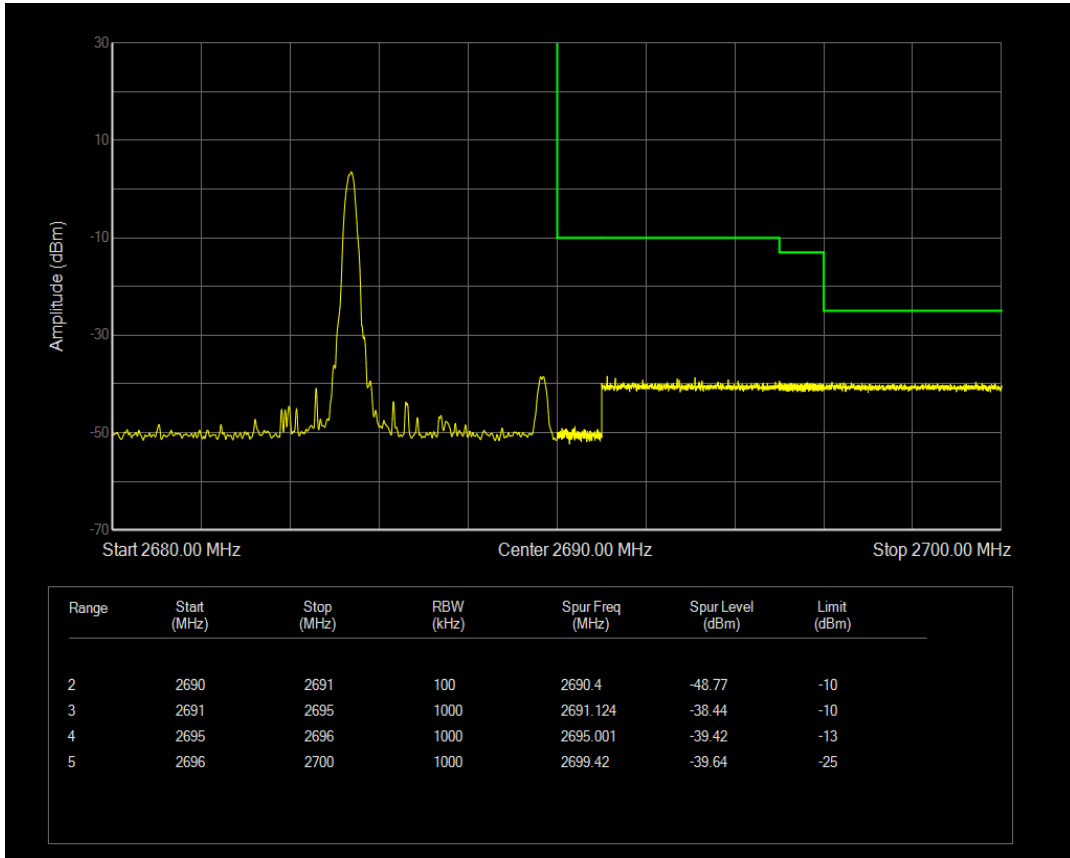

Band41 QAM16 BW=5MHz Channel=41565 RB Size=1 Position=#0

Band41 QAM16 BW=5MHz Channel=41565 RB Size=1 Position=#Max