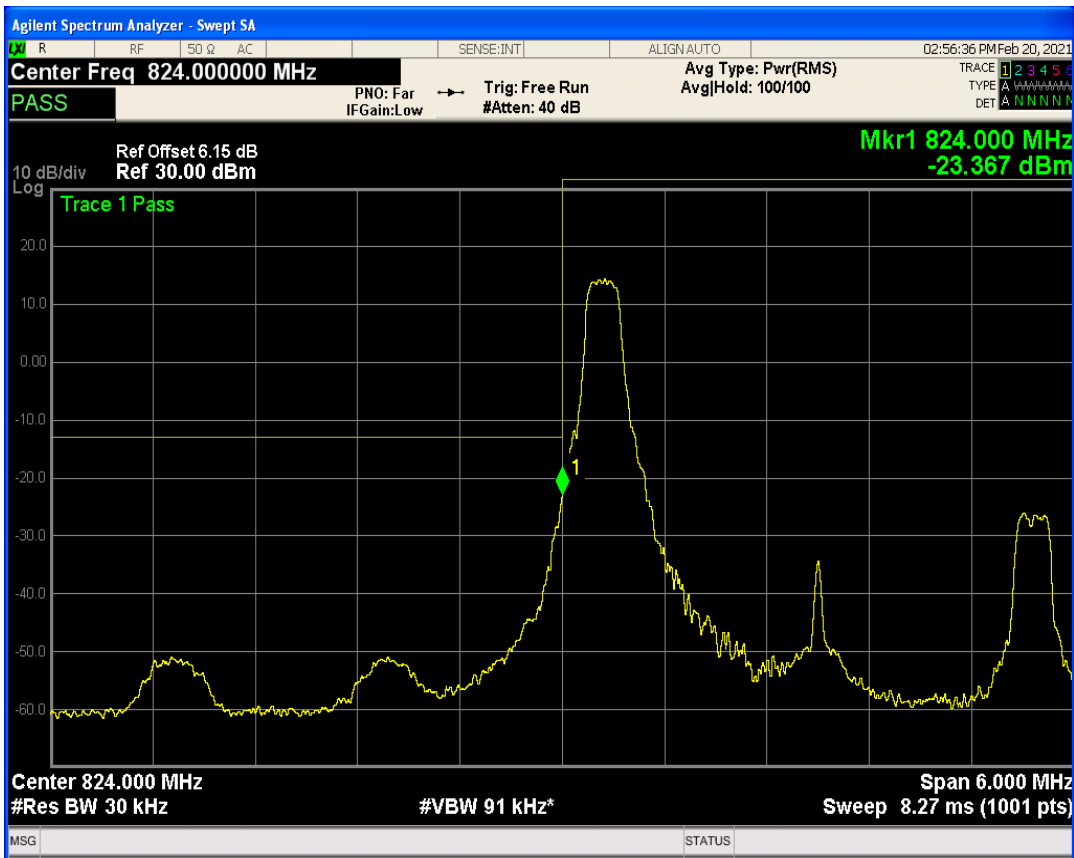

Band5 QAM16 BW=3MHz Channel=20415 RB Size=1 Position=#0

Band5 QAM16 BW=3MHz Channel=20415 RB Size=1 Position=#Max