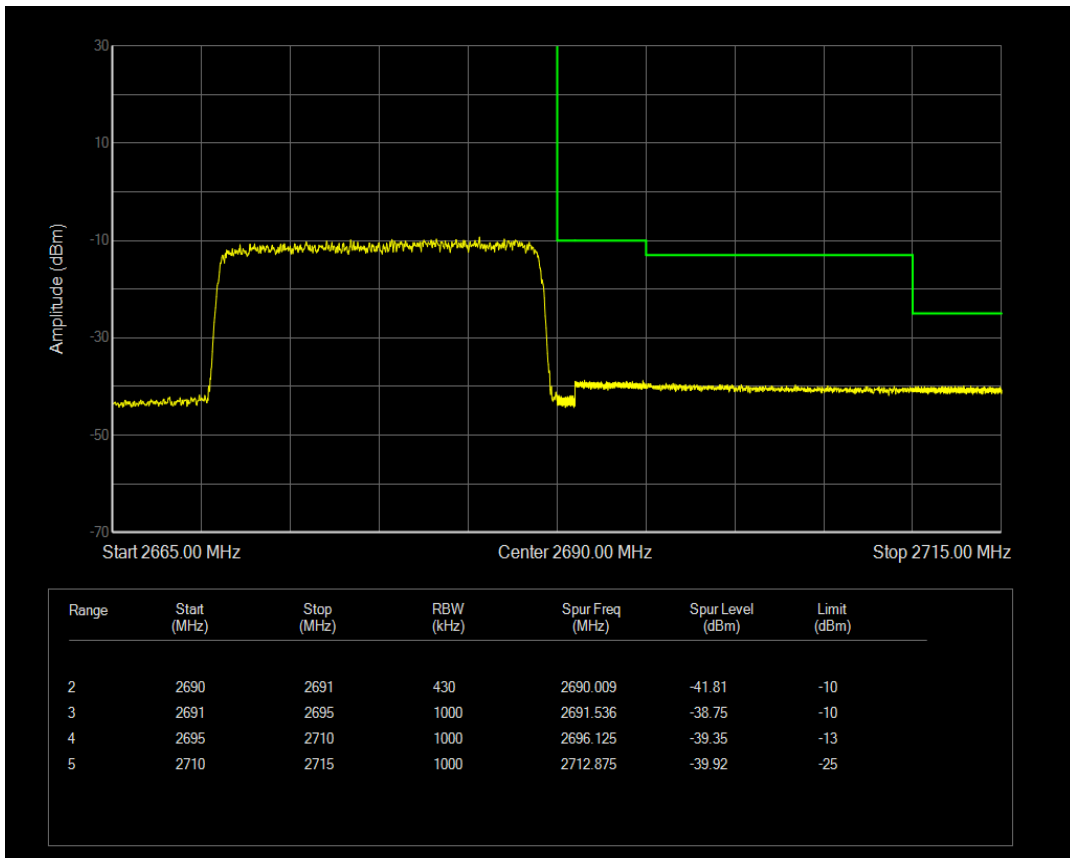

Band41 QAM16 BW=20MHz Channel=41490 RB Size=100 Position=#0

Band41 QAM16 BW=20MHz Channel=41490 RB Size=1 Position=#Max