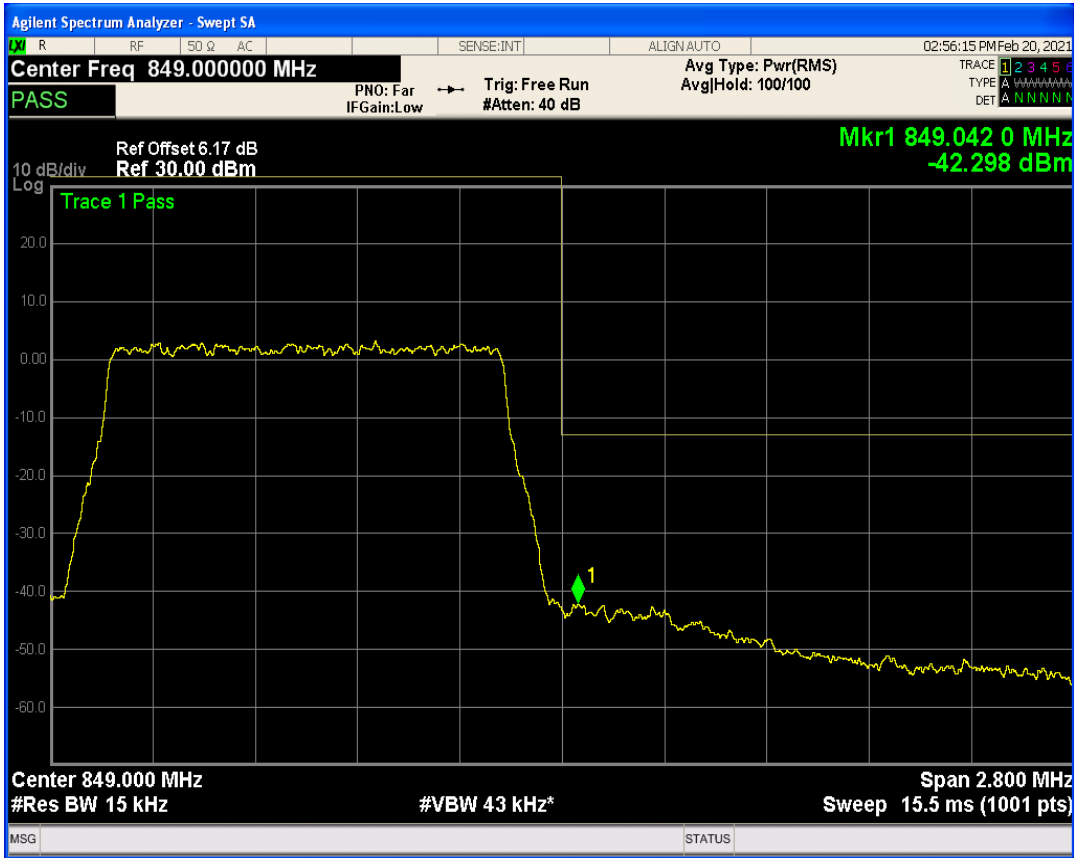

Band5 QAM16 BW=10MHz Channel=20450 RB Size=1 Position=#0

Band5 QAM16 BW=10MHz Channel=20450 RB Size=1 Position=#Max

Band5 QAM16 BW=1.4MHz Channel=20643 RB Size=1 Position=#Max

Band5 QAM16 BW=1.4MHz Channel=20643 RB Size=6 Position=#0