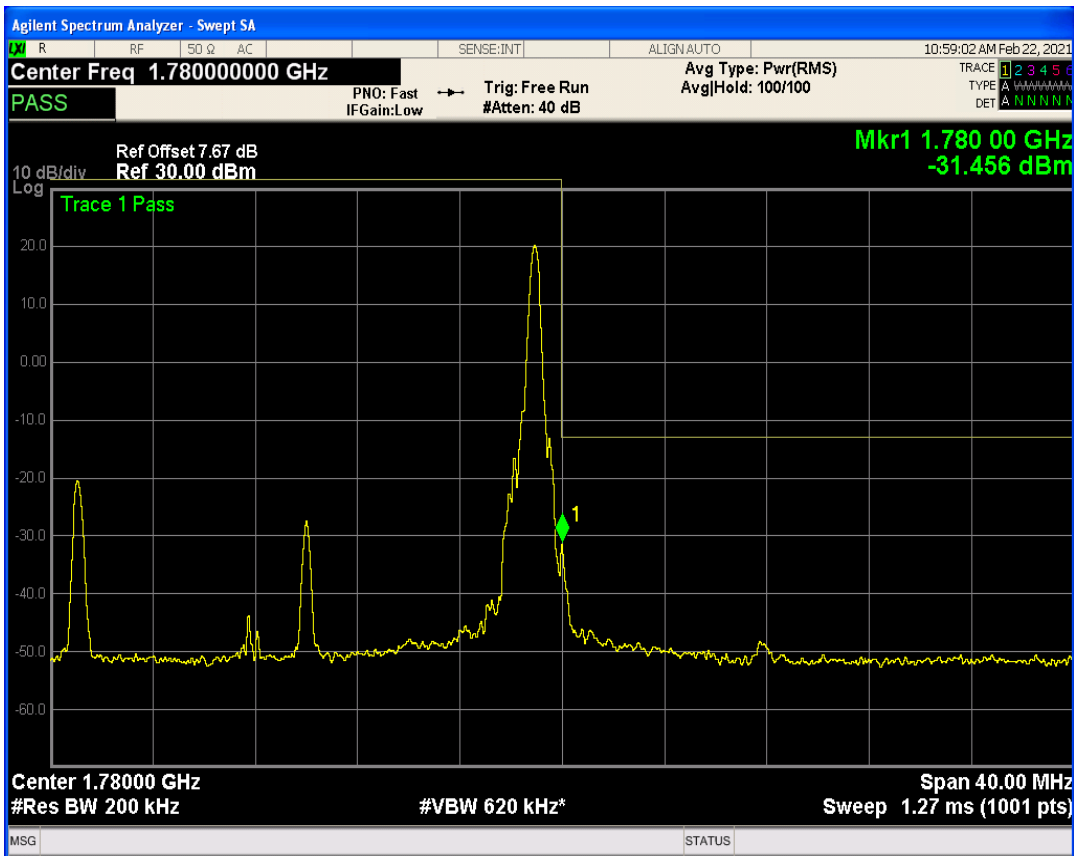

Band66 QAM16 BW=20MHz Channel=132572 RB Size=1 Position=#Max

Band66 QAM16 BW=20MHz Channel=132572 RB Size=1 Position=#0