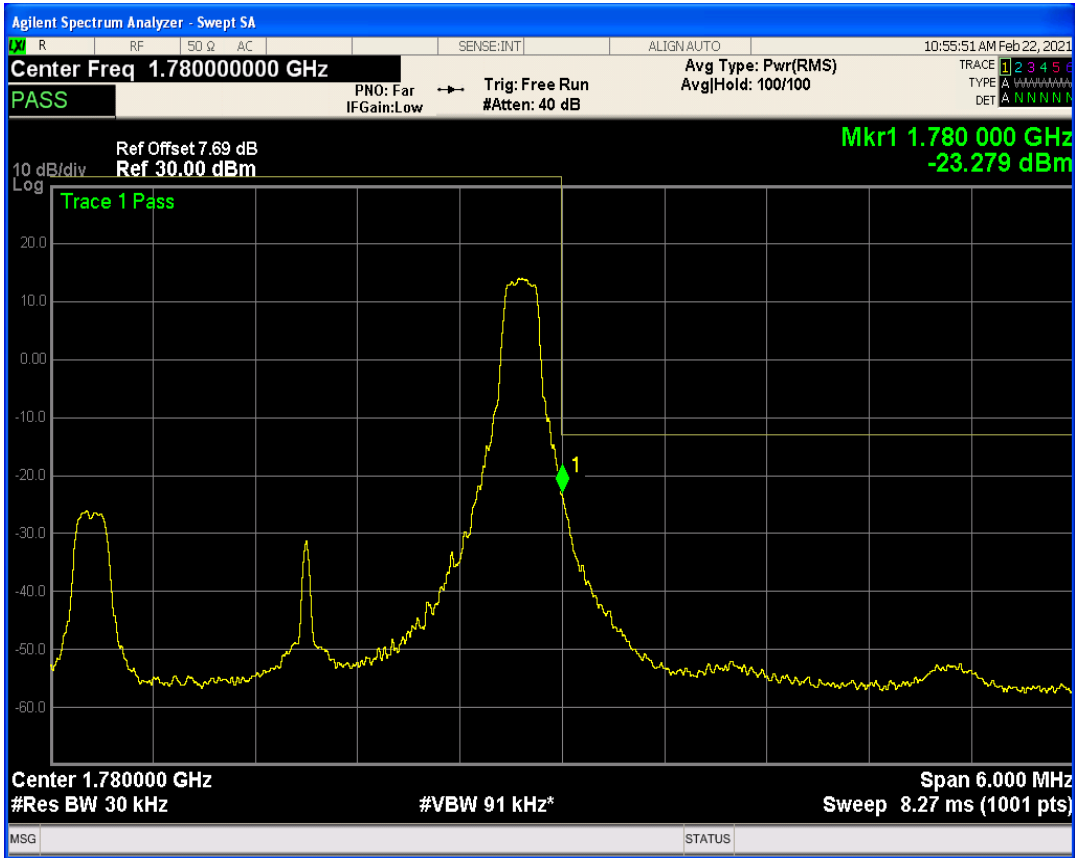

Band66 QAM16 BW=3MHz Channel=132657 RB Size=1 Position=#Max

Band66 QAM16 BW=5MHz Channel=131997 RB Size=25 Position=#0