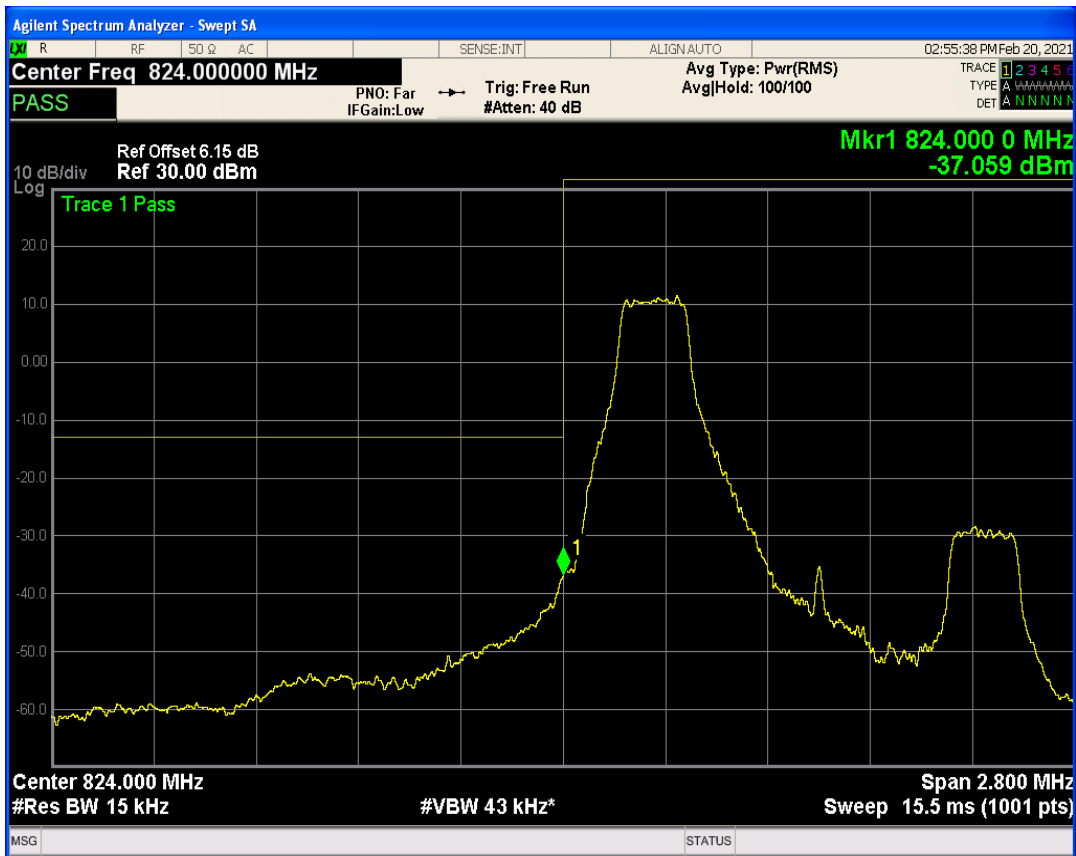

Band5 QAM16 BW=1.4MHz Channel=20407 RB Size=1 Position=#0

Band5 QAM16 BW=1.4MHz Channel=20407 RB Size=1 Position=#Max