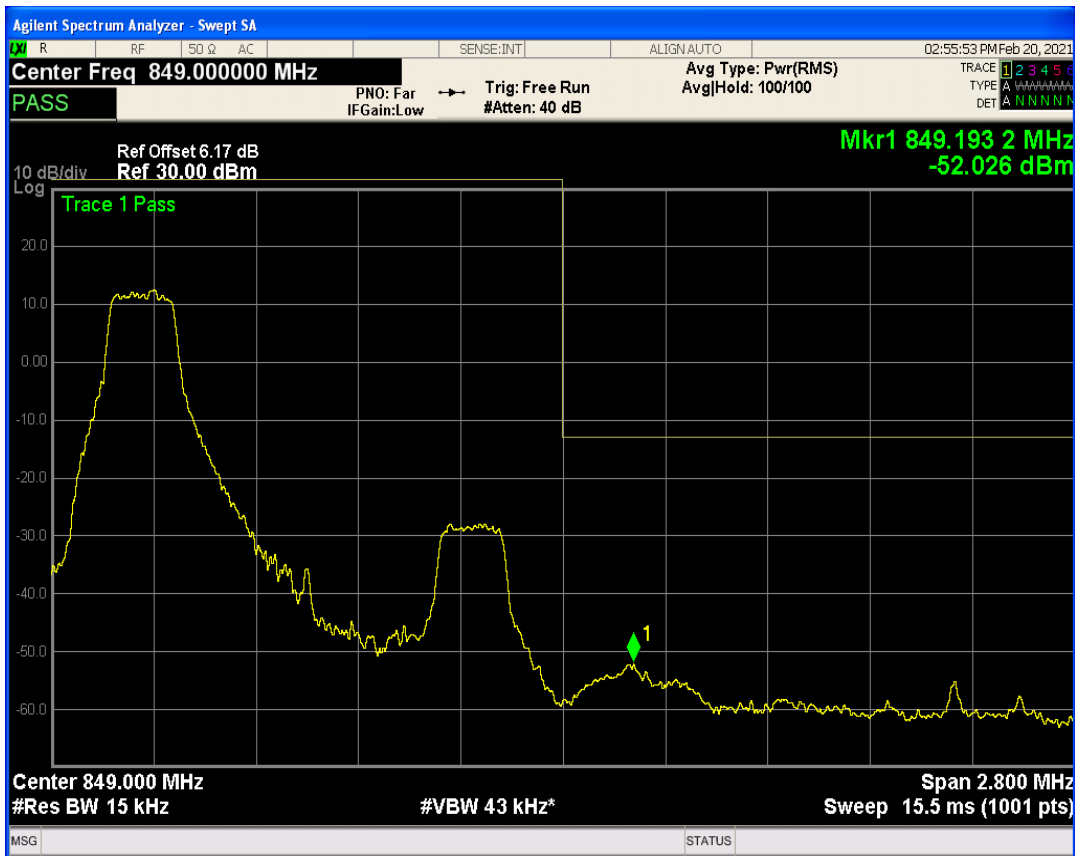

Band5 QPSK BW=1.4MHz Channel=20643 RB Size=1 Position=#0

Band5 QAM16 BW=5MHz Channel=20625 RB Size=1 Position=#Max