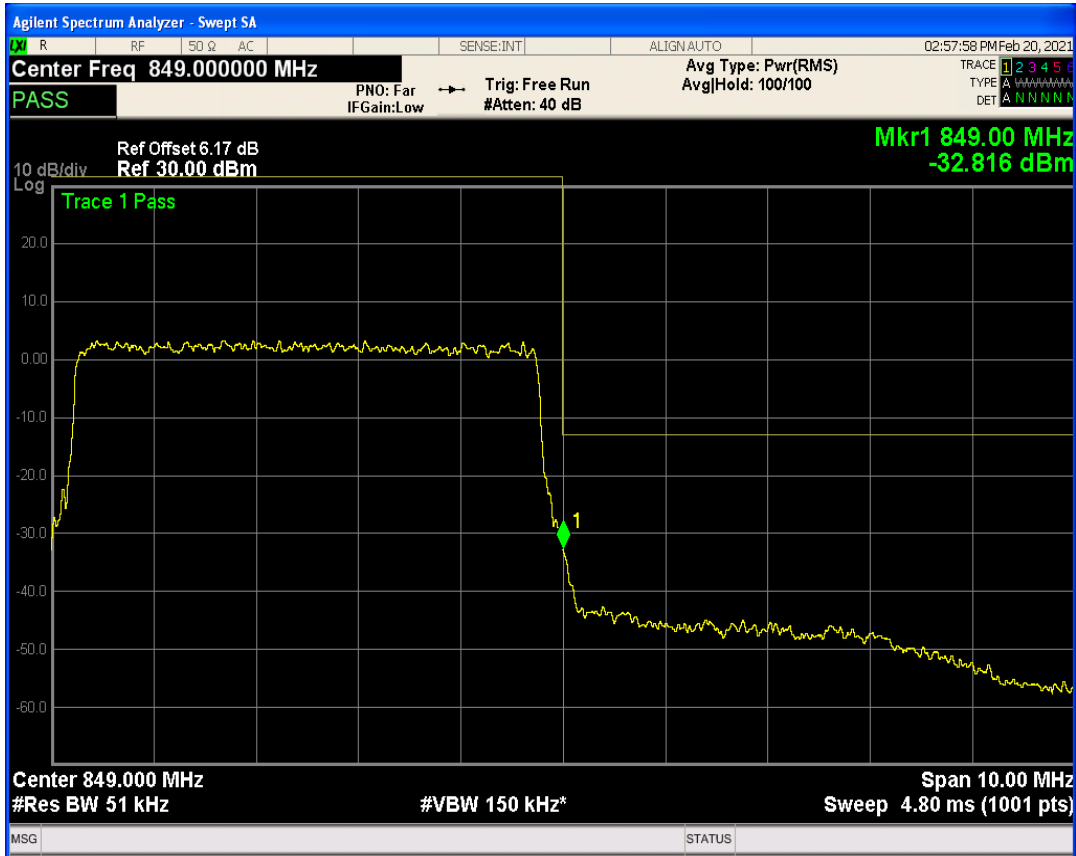

Band5 QPSK BW=5MHz Channel=20625 RB Size=25 Position=#0

Band5 QPSK BW=5MHz Channel=20625 RB Size=1 Position=#Max