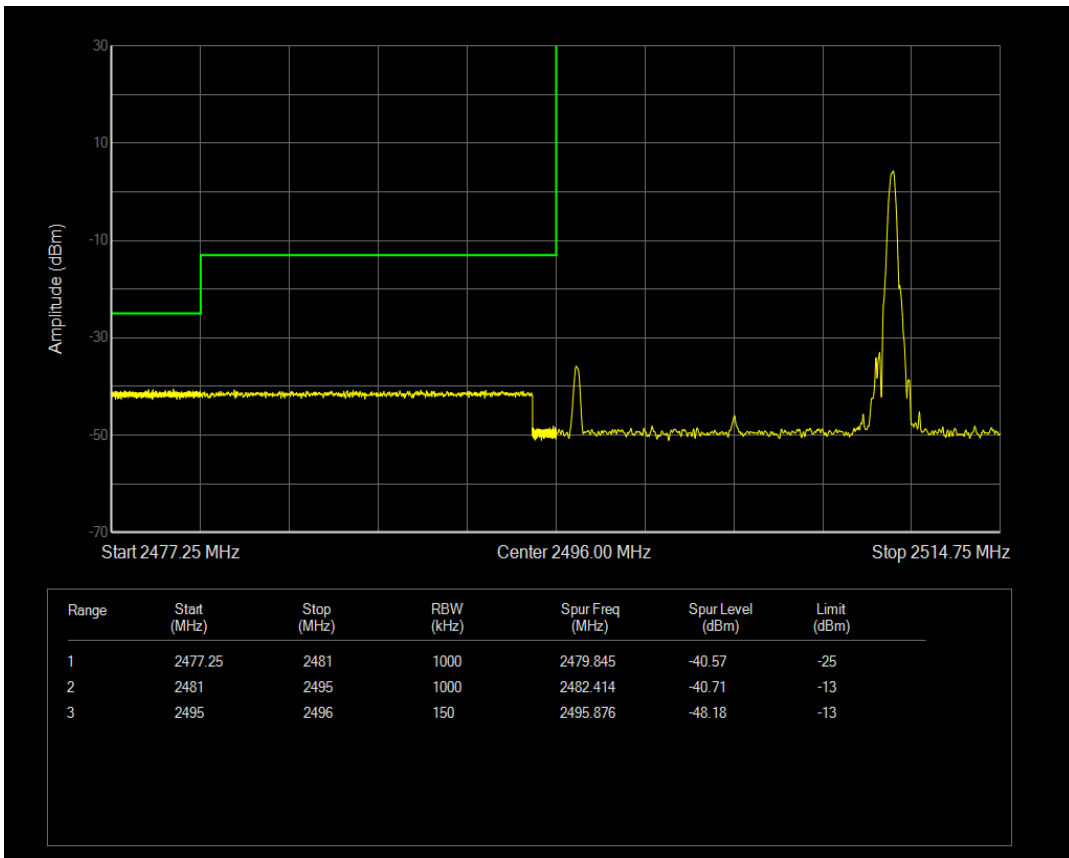

Band41 QPSK BW=15MHz Channel=39725 RB Size=1 Position=#Max

Band41 QAM16 BW=15MHz Channel=39725 RB Size=1 Position=#Max