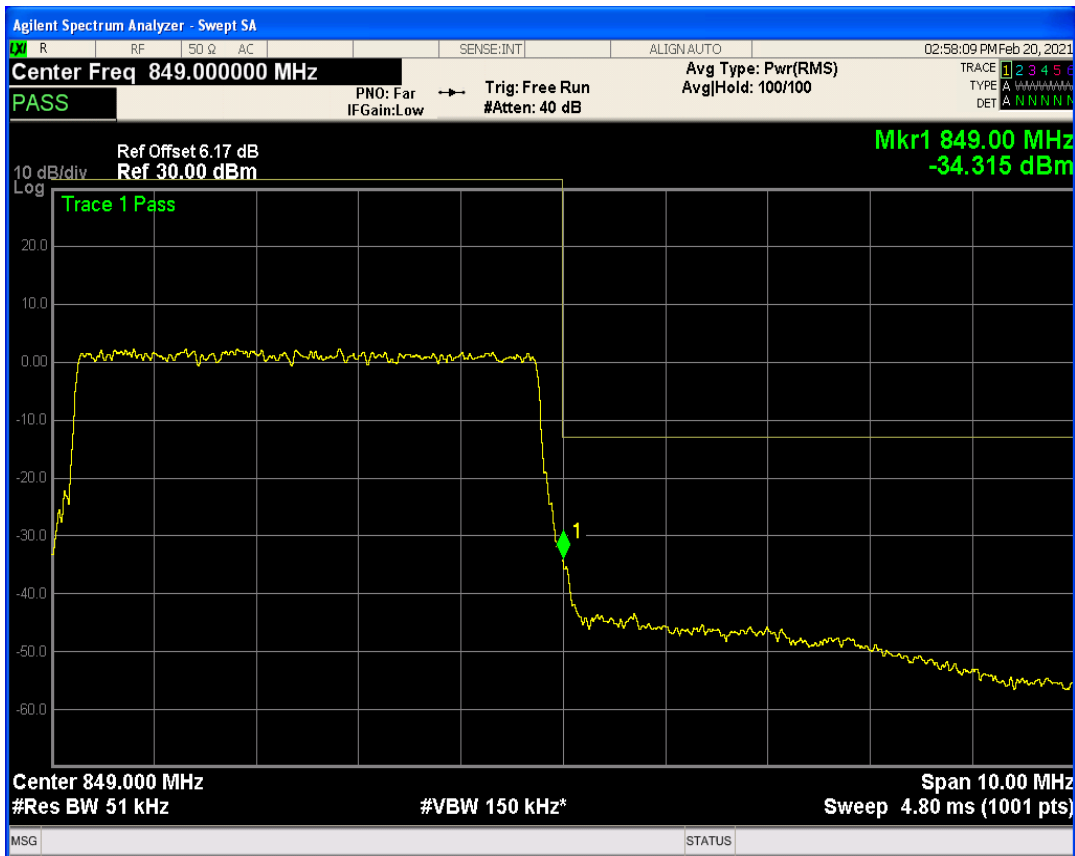

Band5 QAM16 BW=5MHz Channel=20625 RB Size=25 Position=#0

Band5 QPSK BW=10MHz Channel=20600 RB Size=50 Position=#0