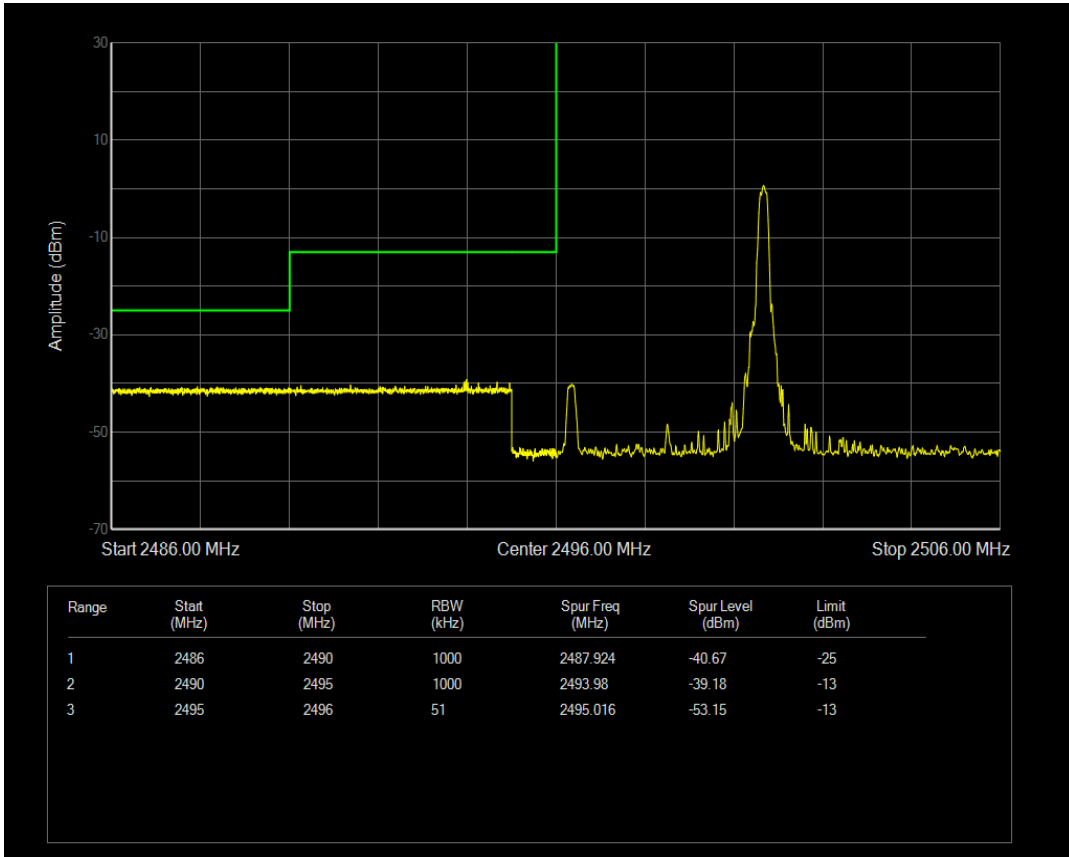

Band41 QAM16 BW=5MHz Channel=39675 RB Size=1 Position=#Max

Band41 QAM16 BW=5MHz Channel=39675 RB Size=25 Position=#0