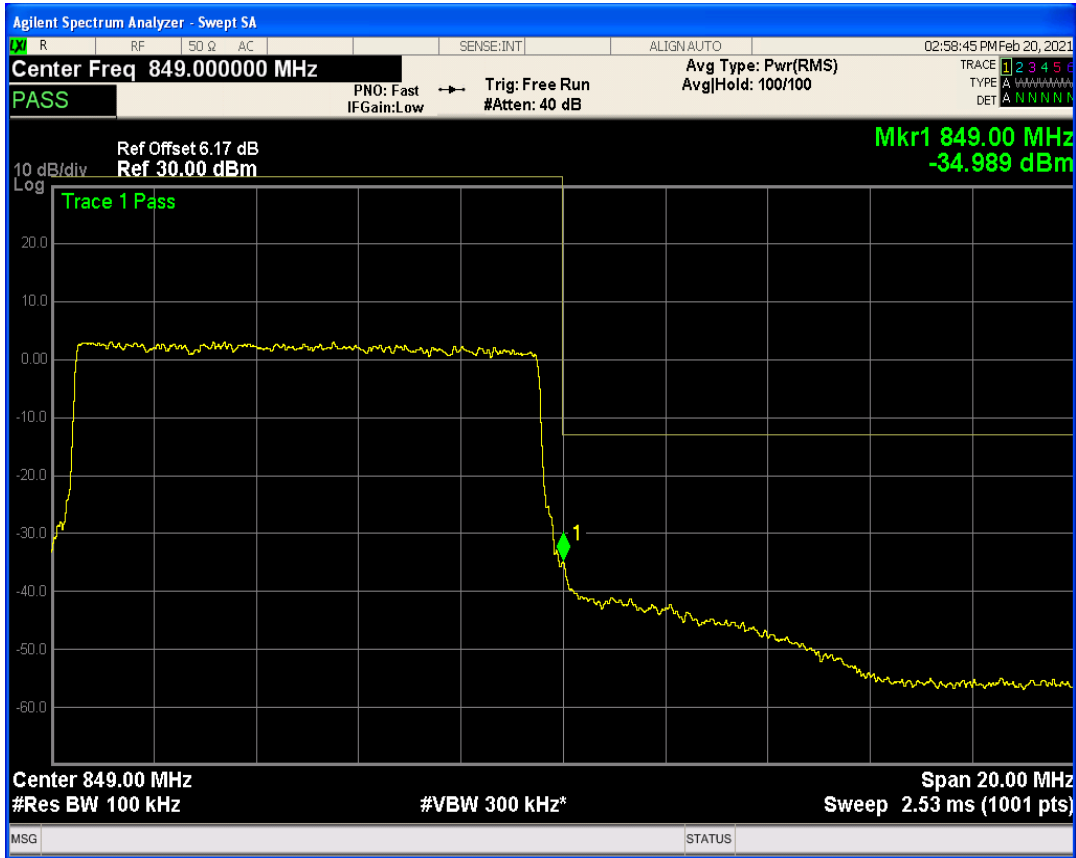

Band5 QPSK BW=10MHz Channel=20600 RB Size=50 Position=#0

Band5 QPSK BW=10MHz Channel=20600 RB Size=1 Position=#Max