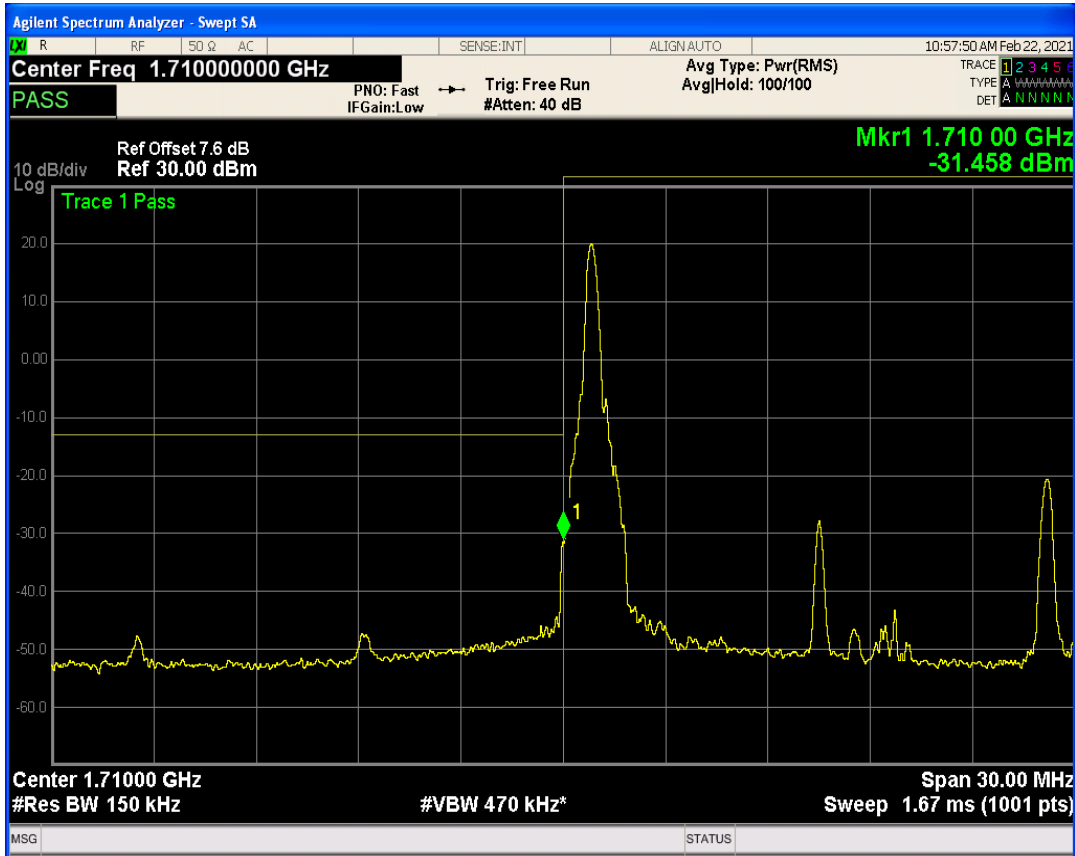

Band66 QAM16 BW=10MHz Channel=132022 RB Size=1 Position=#Max

Band66 QAM16 BW=10MHz Channel=132622 RB Size=1 Position=#Max

Band66 QAM16 BW=10MHz Channel=132622 RB Size=1 Position=#0

Band66 QAM16 BW=15MHz Channel=132047 RB Size=1 Position=#0