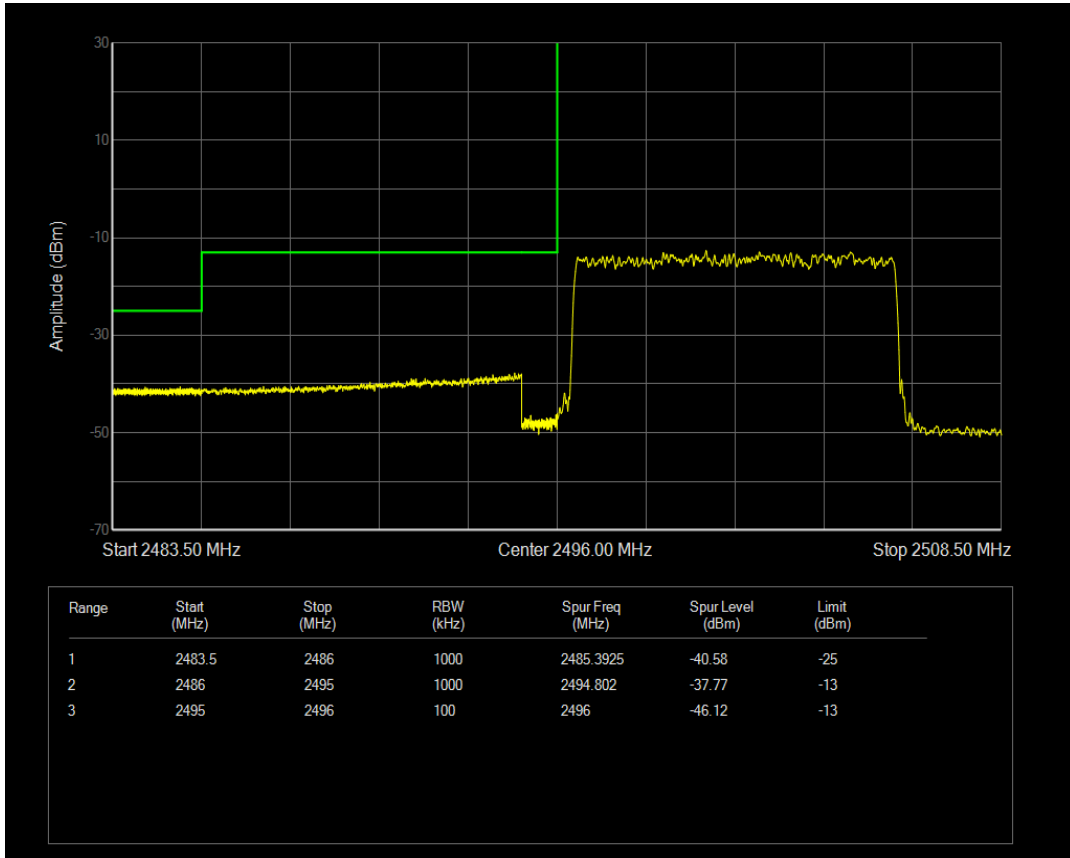

Band41 QAM16 BW=10MHz Channel=39700 RB Size=50 Position=#0

Band41 QPSK BW=10MHz Channel=41540 RB Size=1 Position=#0