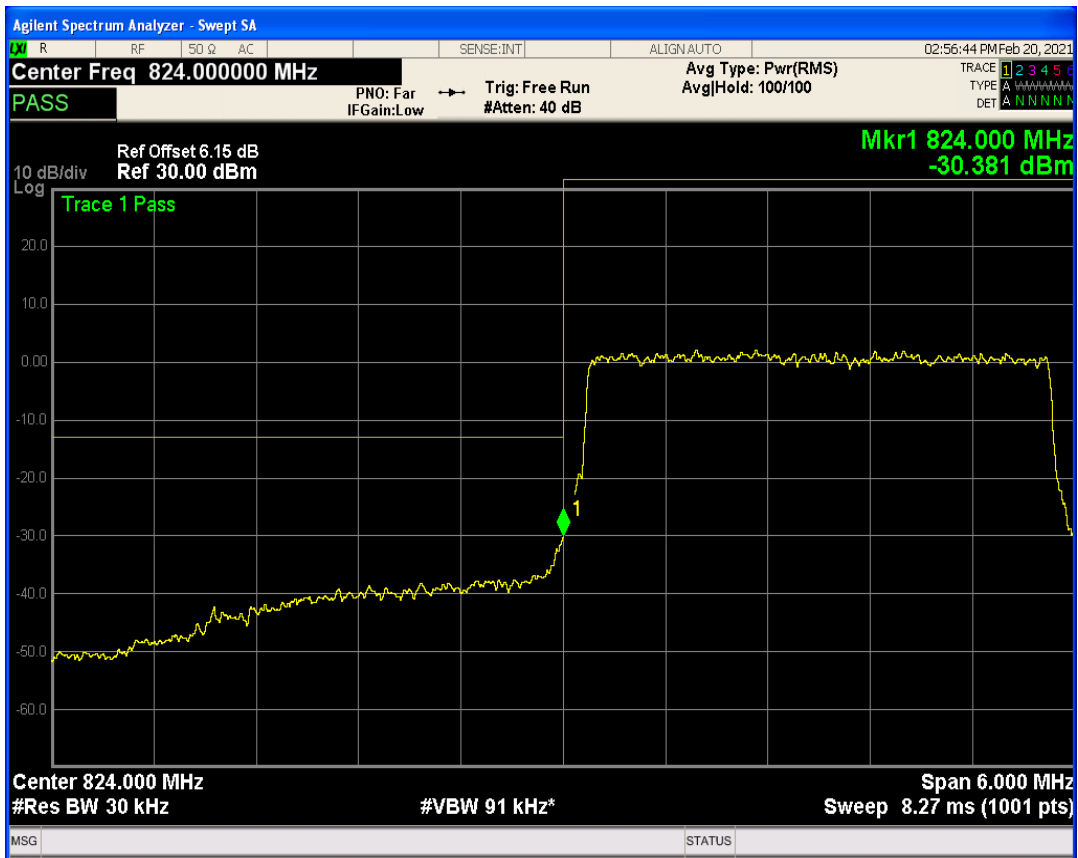

Band5 QAM16 BW=3MHz Channel=20415 RB Size=15 Position=#0

Band5 QAM16 BW=10MHz Channel=20600 RB Size=50 Position=#0