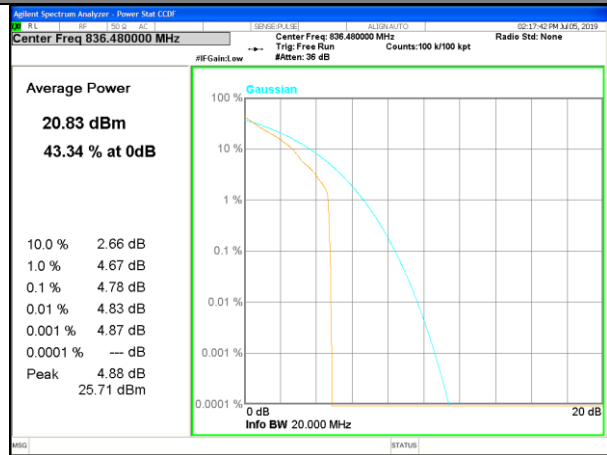

LTE band 5 /QPSK

Lowest Channel / 10MHz / 1 RB

Lowest Channel / 10MHz / 50 RB

Middle Channel / 10MHz / 1 RB

Middle Channel / 10MHz / 50 RB

Highest Channel / 10MHz / 1 RB

Highest Channel / 10MHz / 50 RB

LTE band 5