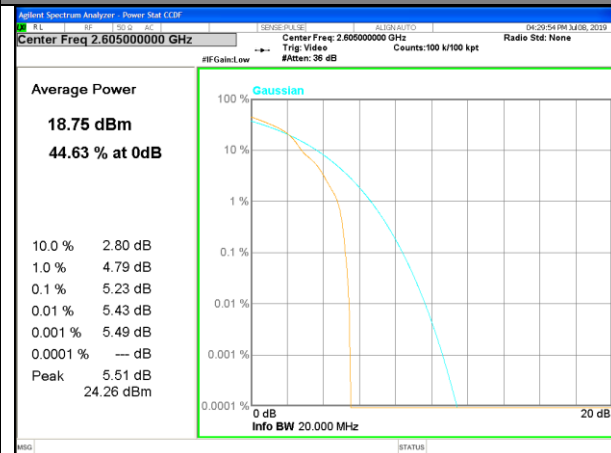

LTE band 41

LTE band41 /QPSK

LTE band 41

LTE band 41 /16-QAM

Lowest Channel / 20MHz / 1 RB

Lowest Channel / 20MHz / 100 RB

Middle Channel / 20MHz / 1 RB

Middle Channel / 20MHz / 100 RB

Highest Channel / 20MHz / 1 RB

Highest Channel / 20MHz / 100 RB