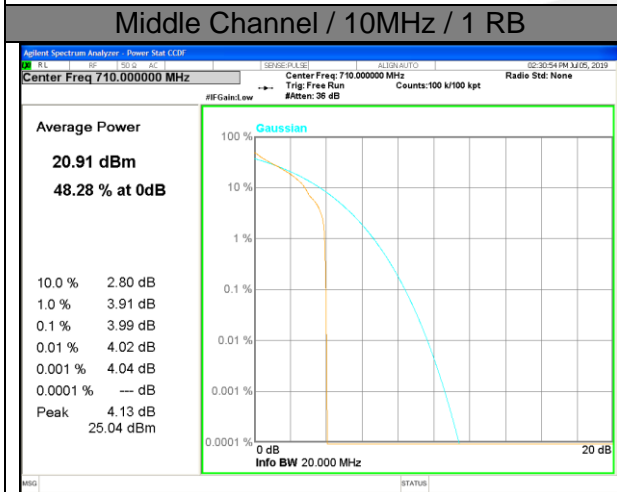

LTE band 5 /QPSK

Lowest Channel / 10MHz / 1 RB

Lowest Channel / 10MHz / 50 RB

Middle Channel / 10MHz / 1 RB

Middle Channel / 10MHz / 50 RB

Highest Channel / 10MHz / 1 RB

Highest Channel / 10MHz / 50 RB

LTE band 5

LTE band 12

LTE band 12 /QPSK

LTE band 12

LTE band 13

LTE band 13 / QPSK

LTE band 13 / 16-QAM

LTE band 17

LTE band 17 /QPSK

LTE band 17

LTE band 17 /16-QAM

Lowest Channel / 10MHz / 1 RB

Lowest Channel / 10MHz / 50 RB

Middle Channel / 10MHz / 1 RB

Middle Channel / 10MHz / 50 RB

Highest Channel / 10MHz / 1 RB

Highest Channel / 10MHz / 50 RB