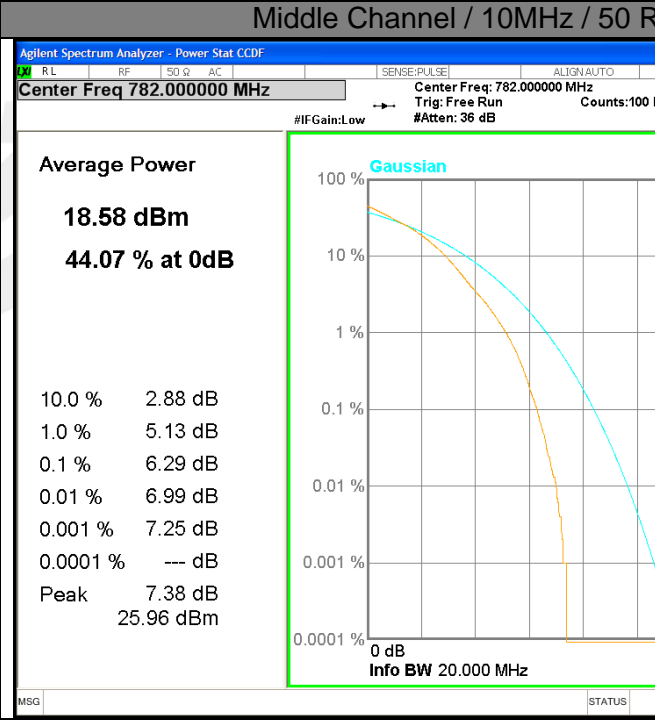

LTE band 5 /QPSK

Lowest Channel / 10MHz / 1 RB

Lowest Channel / 10MHz / 50 RB

Middle Channel / 10MHz / 1 RB

Middle Channel / 10MHz / 50 RB

Highest Channel / 10MHz / 1 RB

Highest Channel / 10MHz / 50 RB

LTE band 5

LTE band 12

LTE band 12 /QPSK

LTE band 12

LTE band 13

LTE band 13 / QPSK

LTE band 13 / 16-QAM

LTE band 17

LTE band 17 /QPSK

LTE band 17

LTE band 17 /16-QAM

Lowest Channel / 10MHz / 1 RB

Lowest Channel / 10MHz / 50 RB

Middle Channel / 10MHz / 1 RB

Middle Channel / 10MHz / 50 RB

Highest Channel / 10MHz / 1 RB

Highest Channel / 10MHz / 50 RB