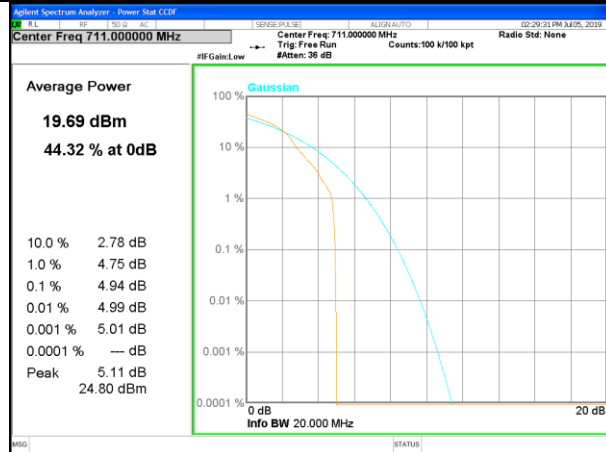

LTE band 17

LTE band 17 /16-QAM

Lowest Channel / 10MHz / 1 RB

Lowest Channel / 10MHz / 50 RB

Middle Channel / 10MHz / 1 RB

Middle Channel / 10MHz / 50 RB

Highest Channel / 10MHz / 1 RB

Highest Channel / 10MHz / 50 RB

LTE band 25

LTE band25 /QPSK

Lowest Channel / 20MHz / 1 RB

Lowest Channel / 20MHz / 100 RB

Middle Channel / 20MHz / 1 RB

Middle Channel / 20MHz / 100 RB

Highest Channel / 20MHz / 1 RB

Highest Channel / 20MHz / 100 RB