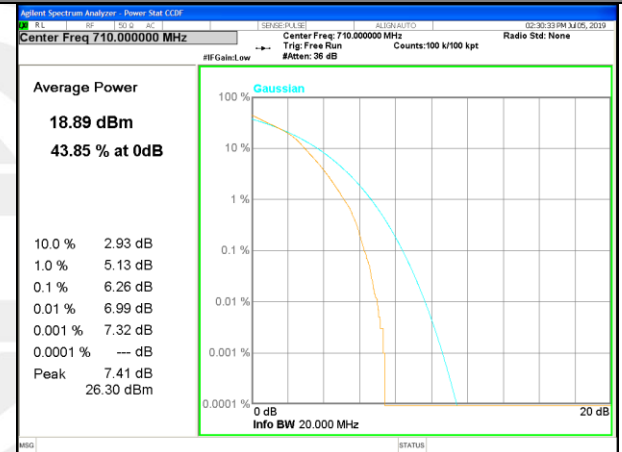

LTE band 17

LTE band 17 /16-QAM

Lowest Channel / 10MHz / 1 RB

Lowest Channel / 10MHz / 50 RB

Middle Channel / 10MHz / 1 RB

Middle Channel / 10MHz / 50 RB

Highest Channel / 10MHz / 1 RB

Highest Channel / 10MHz / 50 RB

LTE band 25

LTE band25 /QPSK

Lowest Channel / 20MHz / 1 RB

Lowest Channel / 20MHz / 100 RB

Middle Channel / 20MHz / 1 RB

Middle Channel / 20MHz / 100 RB

Highest Channel / 20MHz / 1 RB

Highest Channel / 20MHz / 100 RB