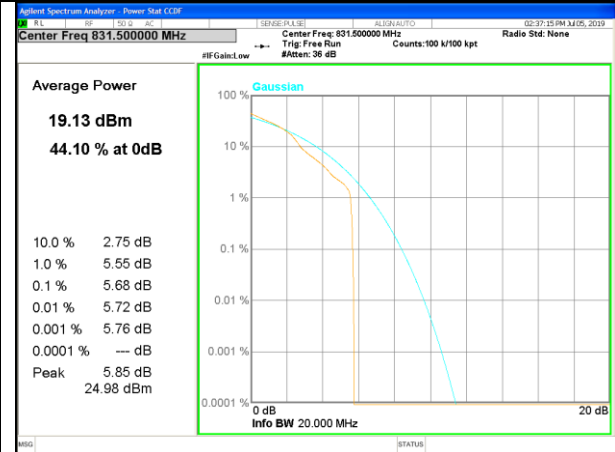

LTE band 26

LTE band26 /QPSK

LTE band 26

LTE band 26 /16-QAM

Middle Channel / 15MHz / 1 RB

Middle Channel / 15MHz / 75 RB

Highest Channel / 15MHz / 1 RB

Highest Channel / 15MHz / 75 RB