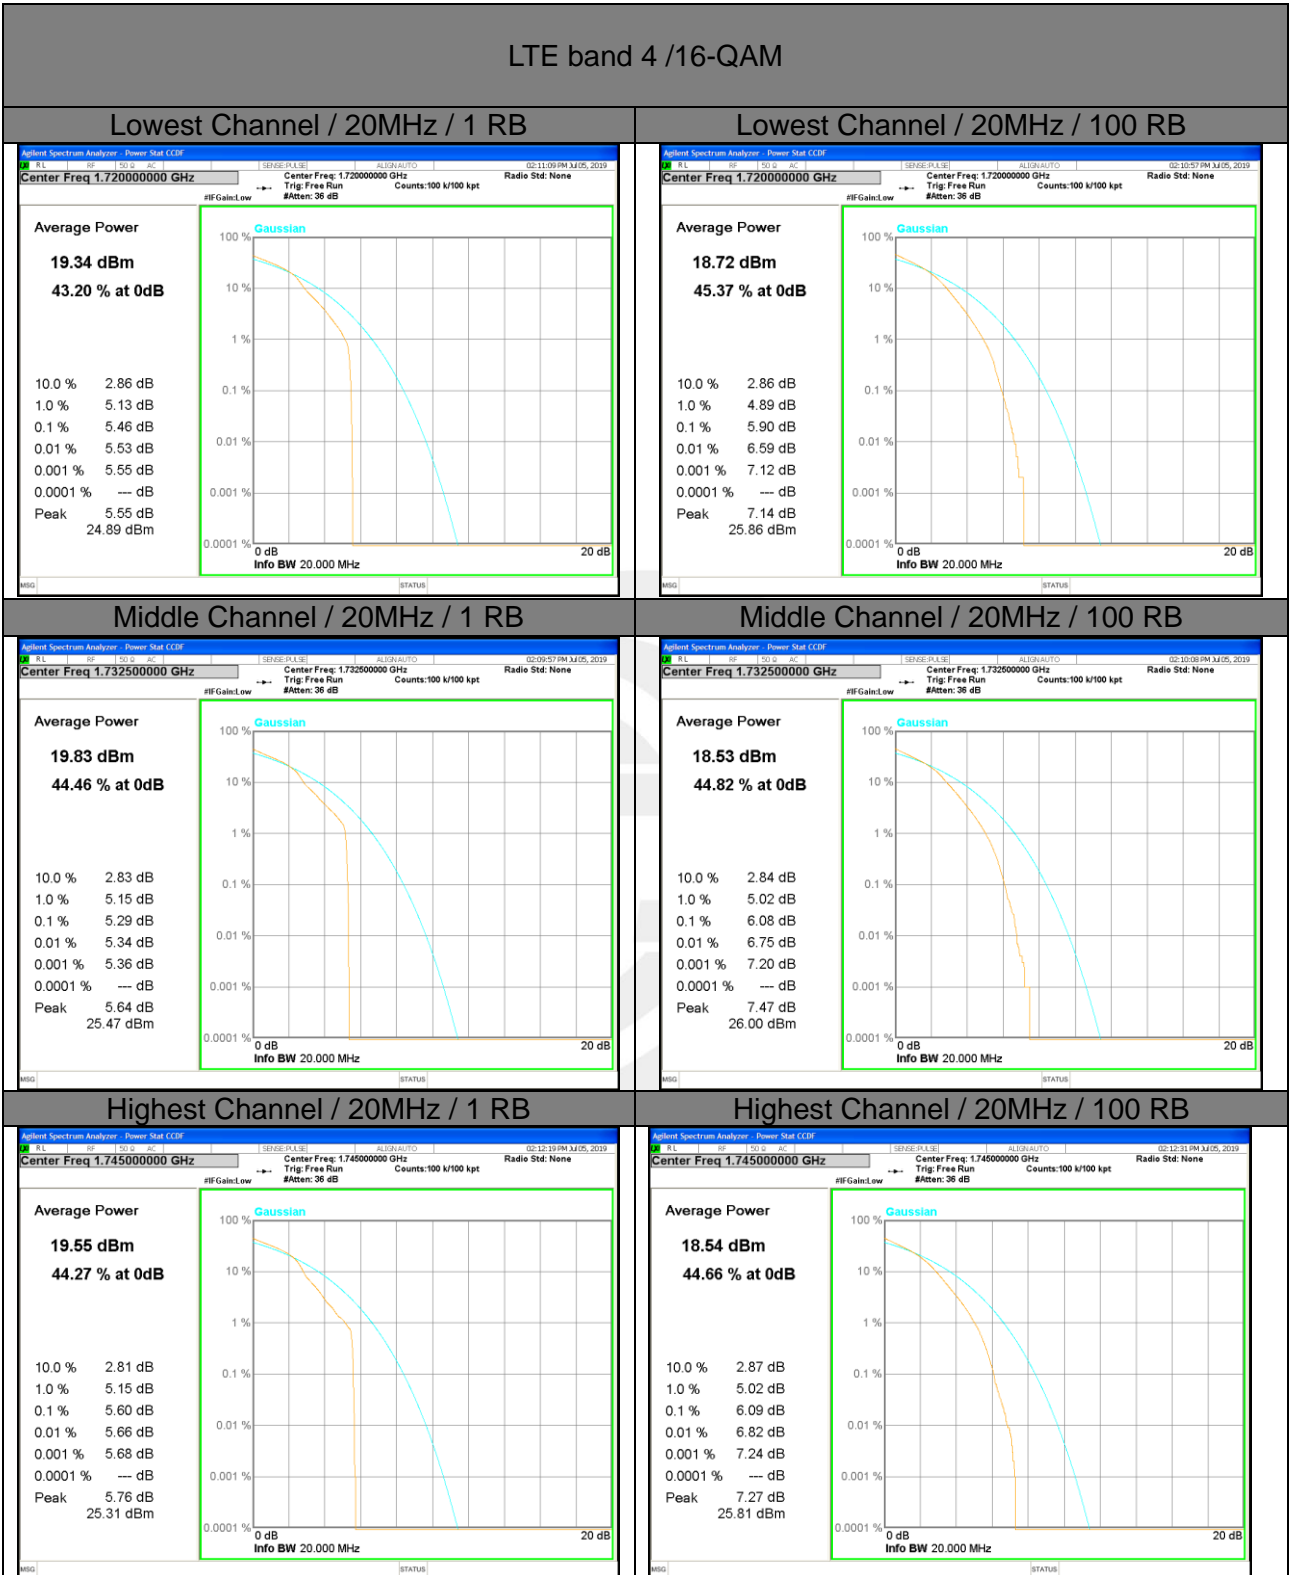

PEAK-TO-AVERAGE RADIO

LTE band 2

LTE band 2

LTE band 2 /16-QAM

LTE band 4

LTE band 4 / QPSK

LTE band 4

LTE band 5

LTE band 5 /QPSK

Lowest Channel / 10MHz / 1 RB

Lowest Channel / 10MHz / 50 RB

Middle Channel / 10MHz / 1 RB

Middle Channel / 10MHz / 50 RB

Highest Channel / 10MHz / 1 RB

Highest Channel / 10MHz / 50 RB

LTE band 5

LTE band 12

LTE band 12 /QPSK

LTE band 12

LTE band 13

LTE band 13 / QPSK

LTE band 13 / 16-QAM

LTE band 17

LTE band 17 /QPSK

LTE band 17

LTE band 17 /16-QAM

Lowest Channel / 10MHz / 1 RB

Lowest Channel / 10MHz / 50 RB

Middle Channel / 10MHz / 1 RB

Middle Channel / 10MHz / 50 RB

Highest Channel / 10MHz / 1 RB

Highest Channel / 10MHz / 50 RB