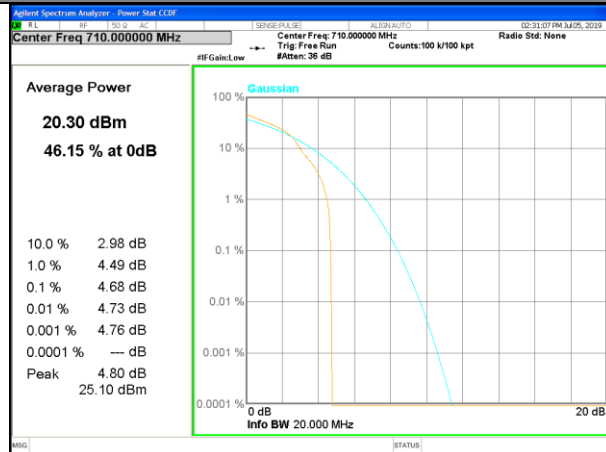

LTE band 17

LTE band 17 /16-QAM

Lowest Channel / 10MHz / 1 RB

Lowest Channel / 10MHz / 50 RB

Middle Channel / 10MHz / 1 RB

Middle Channel / 10MHz / 50 RB

Highest Channel / 10MHz / 1 RB

Highest Channel / 10MHz / 50 RB

LTE band 25

LTE band25 /QPSK

Lowest Channel / 20MHz / 1 RB

Lowest Channel / 20MHz / 100 RB

Middle Channel / 20MHz / 1 RB

Middle Channel / 20MHz / 100 RB

Highest Channel / 20MHz / 1 RB

Highest Channel / 20MHz / 100 RB