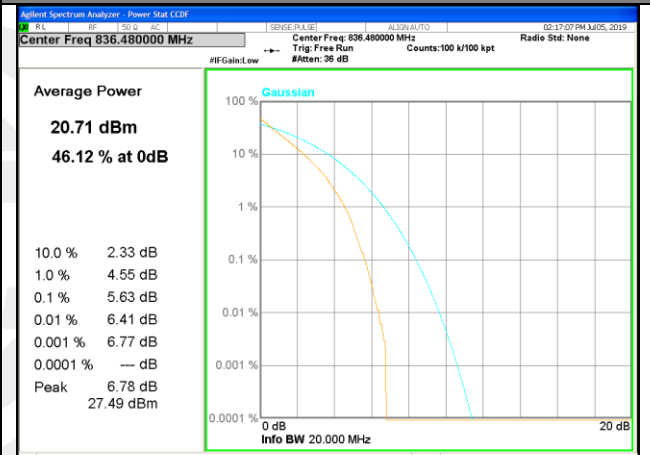

LTE band 5 /QPSK

Lowest Channel / 10MHz / 1 RB

Lowest Channel / 10MHz / 50 RB

Middle Channel / 10MHz / 1 RB

Middle Channel / 10MHz / 50 RB

Highest Channel / 10MHz / 1 RB

Highest Channel / 10MHz / 50 RB

LTE band 5