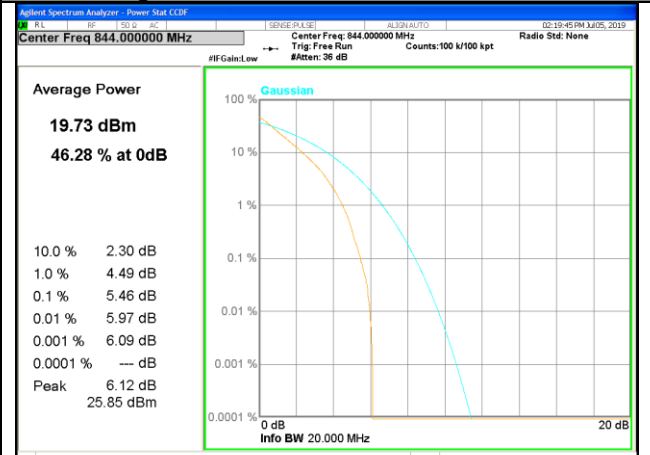

LTE band 5 /QPSK

Lowest Channel / 10MHz / 1 RB

Lowest Channel / 10MHz / 50 RB

Middle Channel / 10MHz / 1 RB

Middle Channel / 10MHz / 50 RB

Highest Channel / 10MHz / 1 RB

Highest Channel / 10MHz / 50 RB

LTE band 5