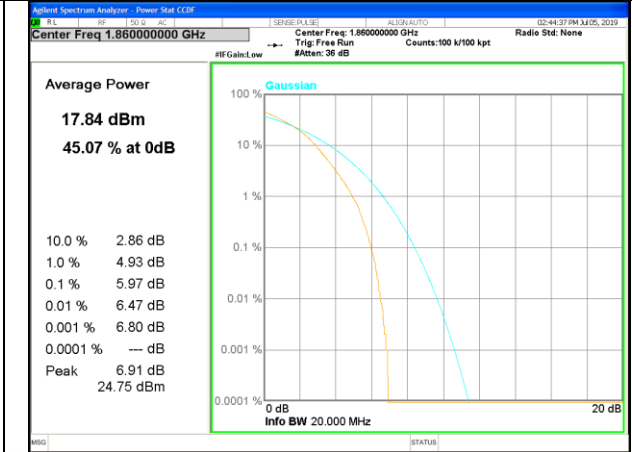

LTE band 25

LTE band25 /QPSK

Lowest Channel / 20MHz / 1 RB

Lowest Channel / 20MHz / 100 RB

Middle Channel / 20MHz / 1 RB

Middle Channel / 20MHz / 100 RB

Highest Channel / 20MHz / 1 RB

Highest Channel / 20MHz / 100 RB

LTE band 25

LTE band 25 /16-QAM

Lowest Channel / 20MHz / 1 RB

Lowest Channel / 20MHz / 100 RB

Middle Channel / 20MHz / 1 RB

Middle Channel / 20MHz / 100 RB

Highest Channel / 20MHz / 1 RB

Highest Channel / 20MHz / 100 RB