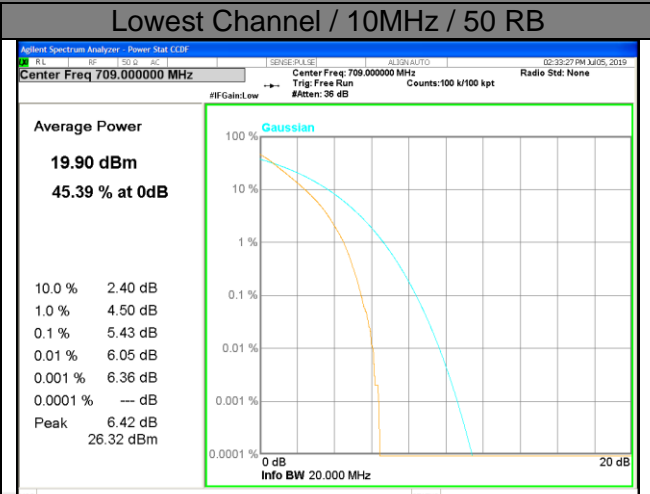

LTE band 5 /QPSK

Lowest Channel / 10MHz / 1 RB

Lowest Channel / 10MHz / 50 RB

Middle Channel / 10MHz / 1 RB

Middle Channel / 10MHz / 50 RB

Highest Channel / 10MHz / 1 RB

Highest Channel / 10MHz / 50 RB

LTE band 5

LTE band 17

LTE band 17 /16-QAM

Lowest Channel / 10MHz / 1 RB

Lowest Channel / 10MHz / 50 RB

Middle Channel / 10MHz / 1 RB

Middle Channel / 10MHz / 50 RB

Highest Channel / 10MHz / 1 RB

Highest Channel / 10MHz / 50 RB