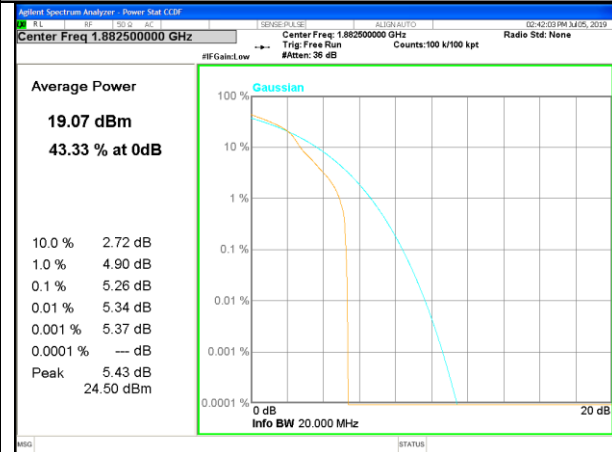

LTE band 25

LTE band25 /QPSK

Lowest Channel / 20MHz / 1 RB

Lowest Channel / 20MHz / 100 RB

Middle Channel / 20MHz / 1 RB

Middle Channel / 20MHz / 100 RB

Highest Channel / 20MHz / 1 RB

Highest Channel / 20MHz / 100 RB

LTE band 25

LTE band 25 /16-QAM

Lowest Channel / 20MHz / 1 RB

Lowest Channel / 20MHz / 100 RB

Middle Channel / 20MHz / 1 RB

Middle Channel / 20MHz / 100 RB

Highest Channel / 20MHz / 1 RB

Highest Channel / 20MHz / 100 RB

LTE band 26

LTE band26 /QPSK

LTE band 26

LTE band 26 /16-QAM

Middle Channel / 15MHz / 1 RB

Middle Channel / 15MHz / 75 RB

Highest Channel / 15MHz / 1 RB

Highest Channel / 15MHz / 75 RB