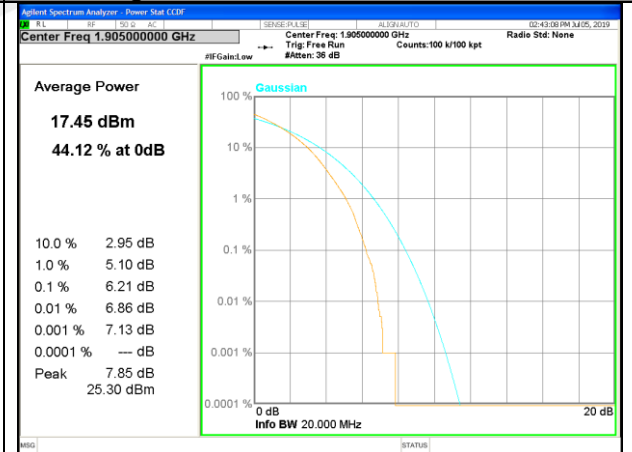

LTE band 25

LTE band25 /QPSK

Lowest Channel / 20MHz / 1 RB

Lowest Channel / 20MHz / 100 RB

Middle Channel / 20MHz / 1 RB

Middle Channel / 20MHz / 100 RB

Highest Channel / 20MHz / 1 RB

Highest Channel / 20MHz / 100 RB

LTE band 25

LTE band 25 /16-QAM

Lowest Channel / 20MHz / 1 RB

Lowest Channel / 20MHz / 100 RB

Middle Channel / 20MHz / 1 RB

Middle Channel / 20MHz / 100 RB

Highest Channel / 20MHz / 1 RB

Highest Channel / 20MHz / 100 RB

LTE band 26

LTE band26 /QPSK

LTE band 26

LTE band 26 /16-QAM

Middle Channel / 15MHz / 1 RB

Middle Channel / 15MHz / 75 RB

Highest Channel / 15MHz / 1 RB

Highest Channel / 15MHz / 75 RB