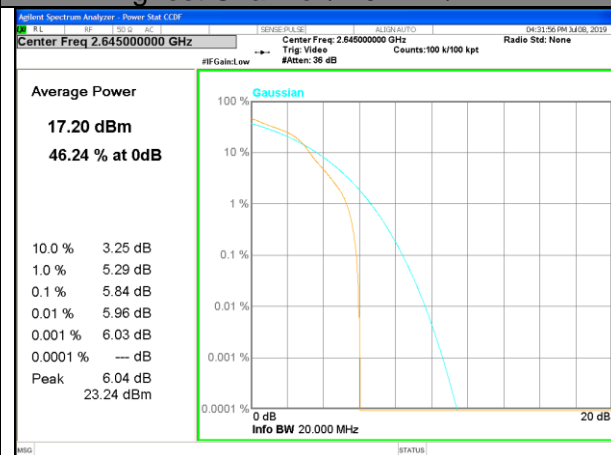

LTE band 41

LTE band41 /QPSK

LTE band 41

LTE band 41 /16-QAM

Lowest Channel / 20MHz / 1 RB

Lowest Channel / 20MHz / 100 RB

Middle Channel / 20MHz / 1 RB

Middle Channel / 20MHz / 100 RB

Highest Channel / 20MHz / 1 RB

Highest Channel / 20MHz / 100 RB