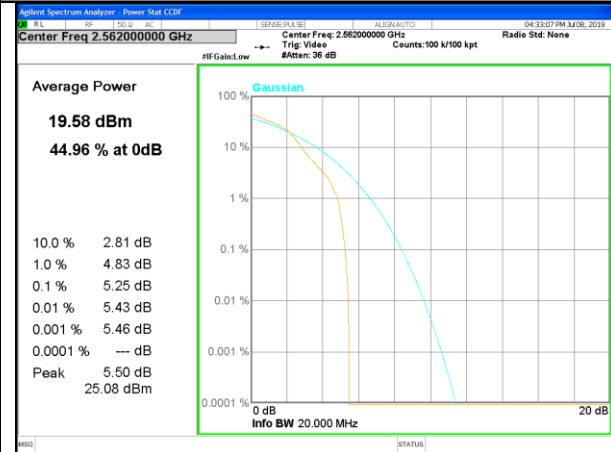

LTE band 26

LTE band26 /QPSK

LTE band 26

LTE band 26 /16-QAM

Middle Channel / 15MHz / 1 RB

Middle Channel / 15MHz / 75 RB

Highest Channel / 15MHz / 1 RB

Highest Channel / 15MHz / 75 RB

LTE band 41

LTE band41 /QPSK

LTE band 41

LTE band 41 /16-QAM

Lowest Channel / 20MHz / 1 RB

Lowest Channel / 20MHz / 100 RB

Middle Channel / 20MHz / 1 RB

Middle Channel / 20MHz / 100 RB

Highest Channel / 20MHz / 1 RB

Highest Channel / 20MHz / 100 RB