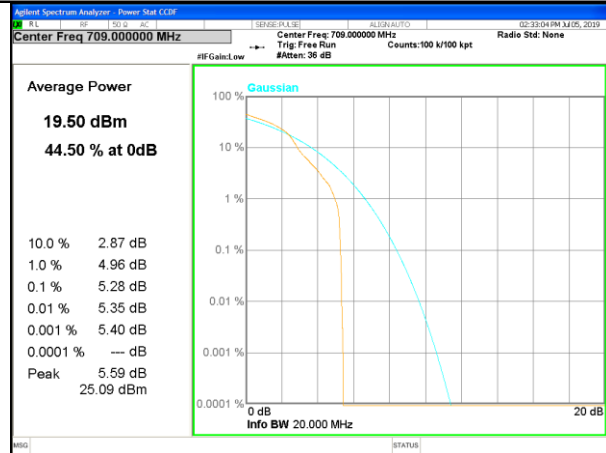

LTE band 5 /QPSK

Lowest Channel / 10MHz / 1 RB

Lowest Channel / 10MHz / 50 RB

Middle Channel / 10MHz / 1 RB

Middle Channel / 10MHz / 50 RB

Highest Channel / 10MHz / 1 RB

Highest Channel / 10MHz / 50 RB

LTE band 5

LTE band 12

LTE band 12 /QPSK

LTE band 12

LTE band 13

LTE band 13 / QPSK

LTE band 13 / 16-QAM

LTE band 17

LTE band 17 /QPSK

LTE band 17

LTE band 17 /16-QAM

Lowest Channel / 10MHz / 1 RB

Lowest Channel / 10MHz / 50 RB

Middle Channel / 10MHz / 1 RB

Middle Channel / 10MHz / 50 RB

Highest Channel / 10MHz / 1 RB

Highest Channel / 10MHz / 50 RB