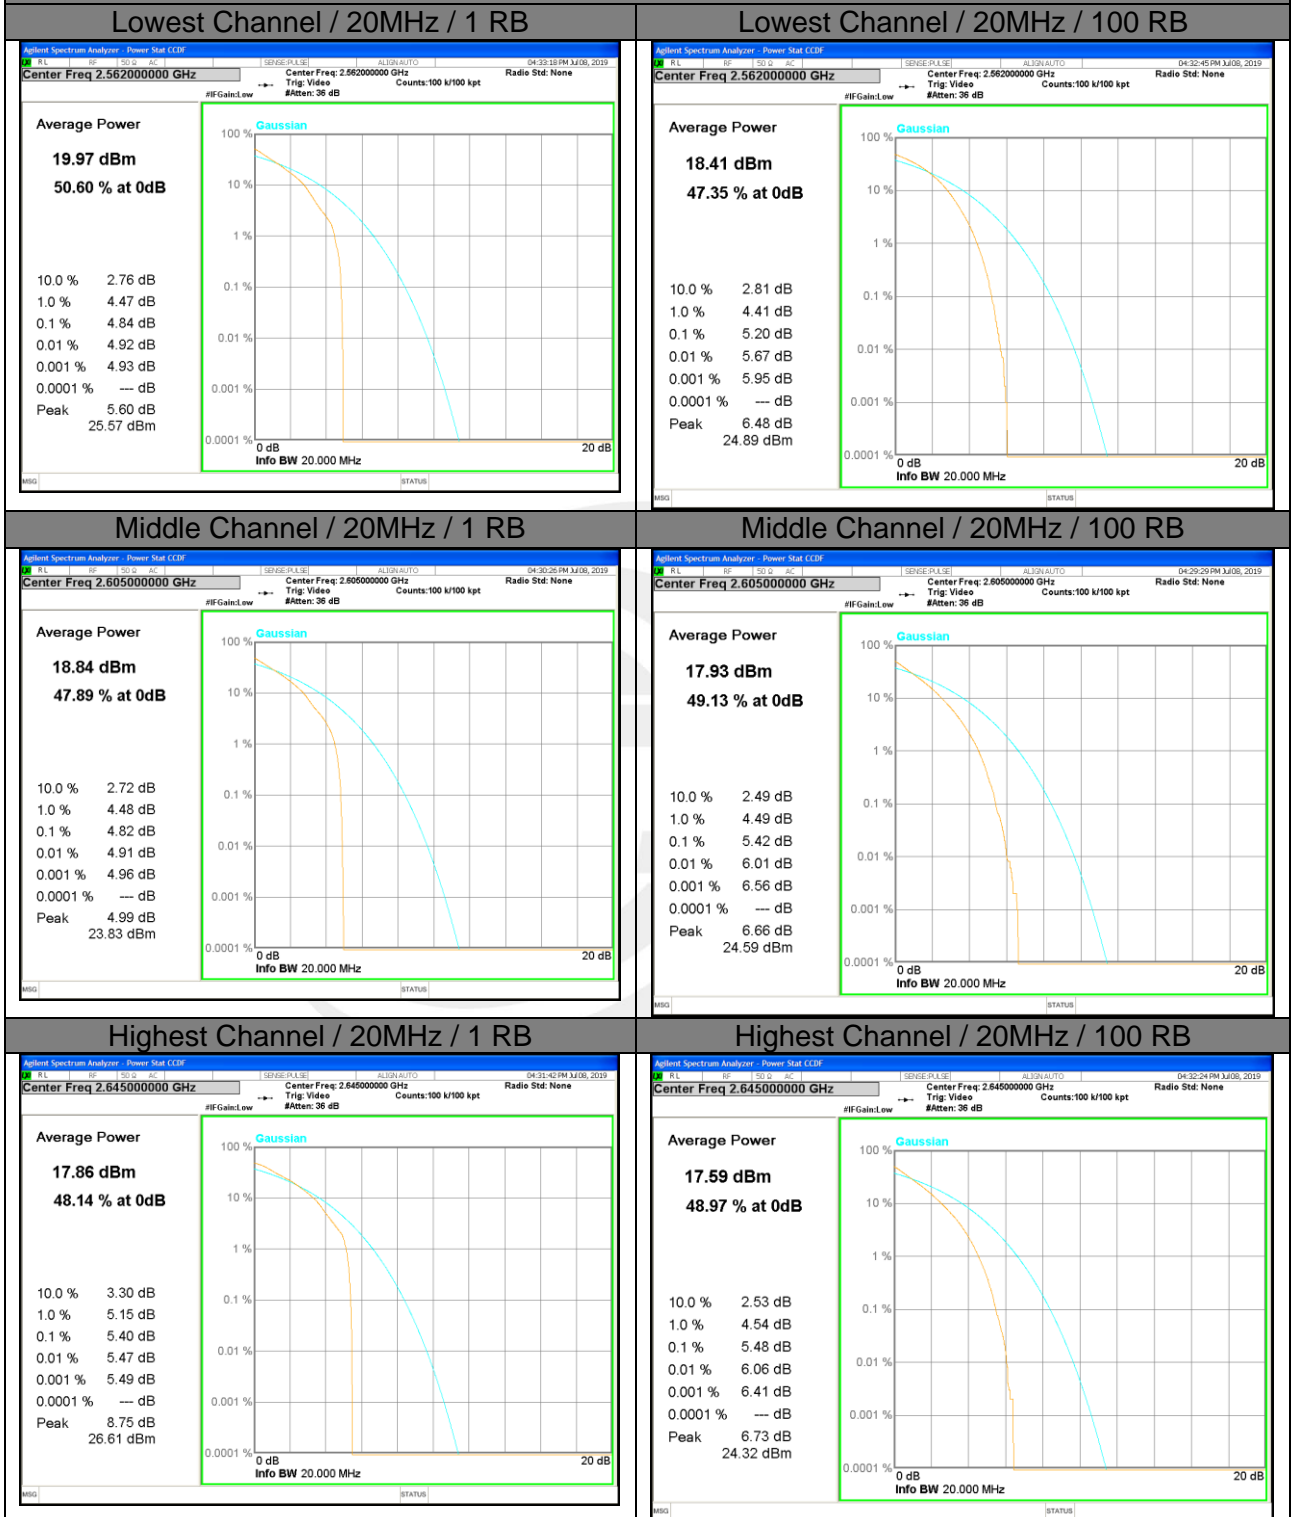

LTE band 25

LTE band25 /QPSK

Lowest Channel / 20MHz / 1 RB

Lowest Channel / 20MHz / 100 RB

Middle Channel / 20MHz / 1 RB

Middle Channel / 20MHz / 100 RB

Highest Channel / 20MHz / 1 RB

Highest Channel / 20MHz / 100 RB

LTE band 25

LTE band 25 /16-QAM

Lowest Channel / 20MHz / 1 RB

Lowest Channel / 20MHz / 100 RB

Middle Channel / 20MHz / 1 RB

Middle Channel / 20MHz / 100 RB

Highest Channel / 20MHz / 1 RB

Highest Channel / 20MHz / 100 RB

LTE band 26

LTE band26 /QPSK

LTE band 26

LTE band 26 /16-QAM

Middle Channel / 15MHz / 1 RB

Middle Channel / 15MHz / 75 RB

Highest Channel / 15MHz / 1 RB

Highest Channel / 15MHz / 75 RB

LTE band 41

LTE band41 /QPSK

LTE band 41

LTE band 41 /16-QAM

Lowest Channel / 20MHz / 1 RB

Lowest Channel / 20MHz / 100 RB

Middle Channel / 20MHz / 1 RB

Middle Channel / 20MHz / 100 RB