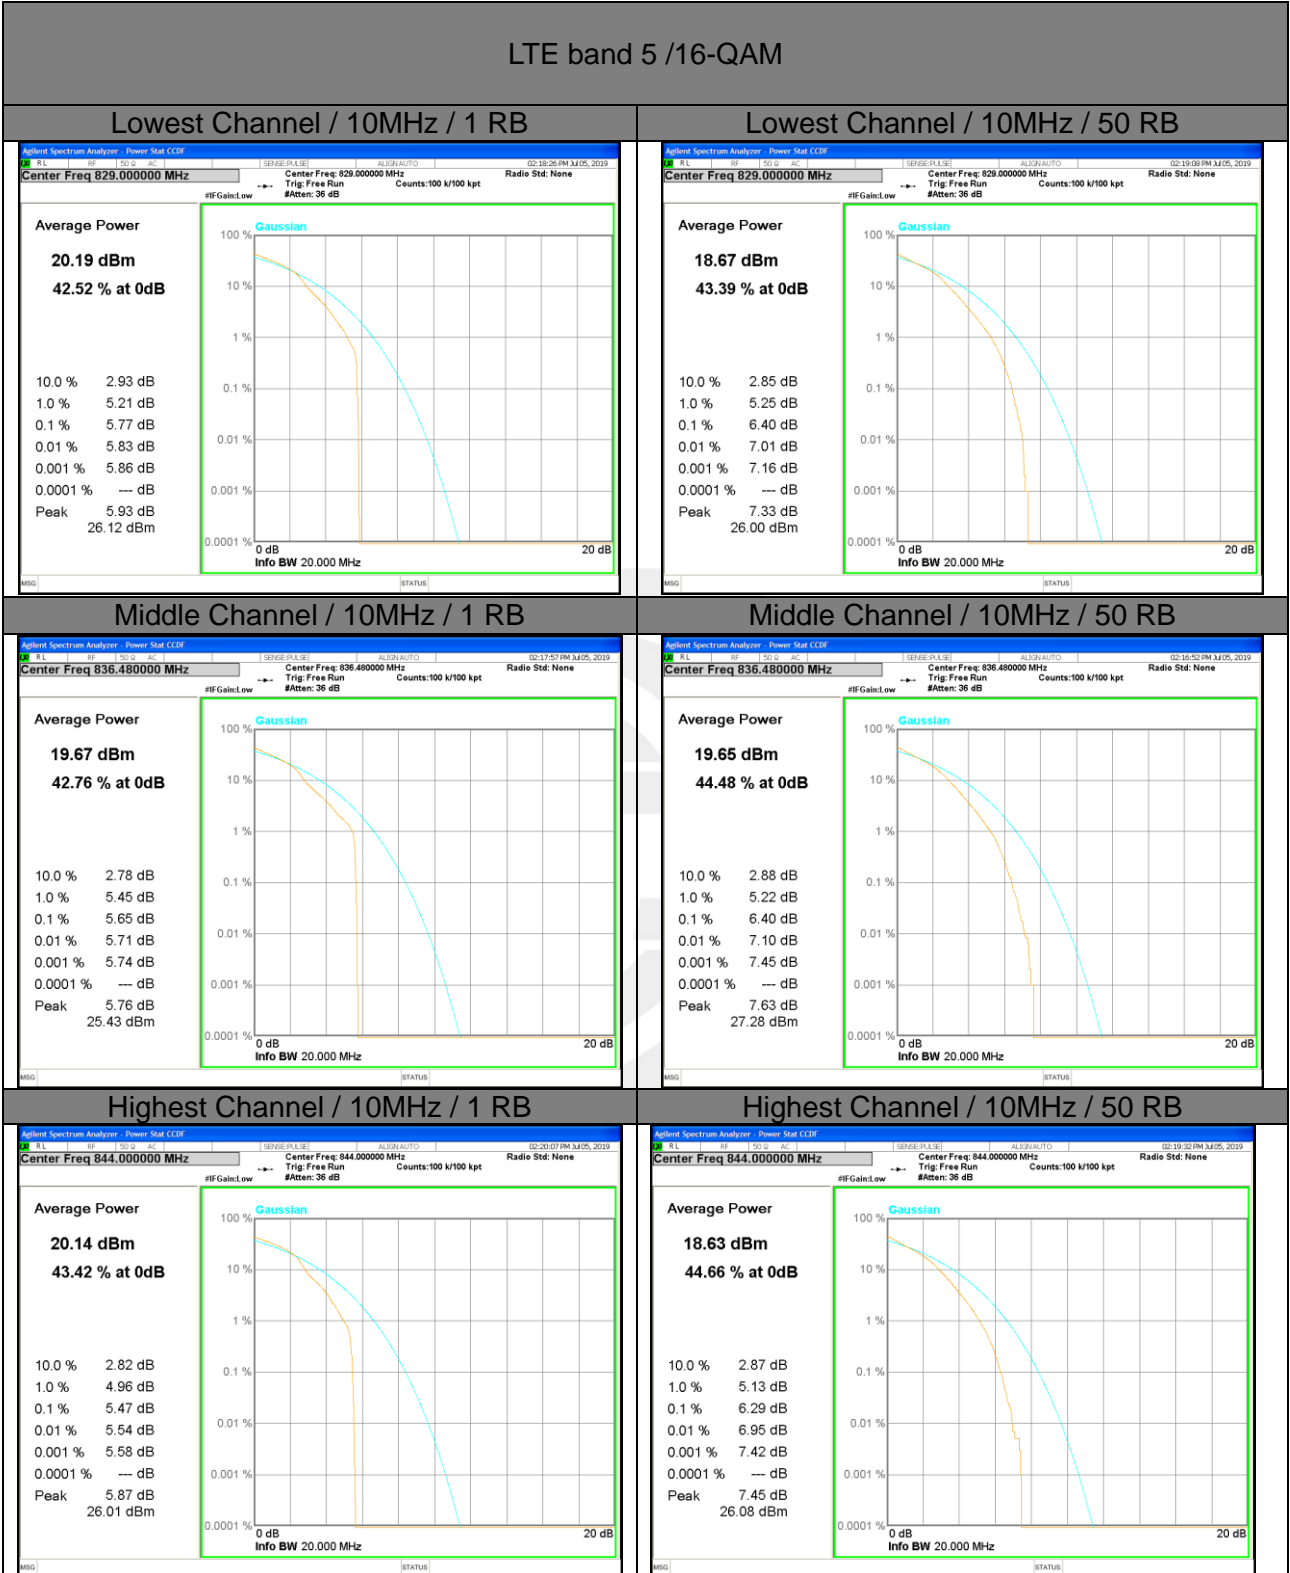

PEAK-TO-AVERAGE RADIO

LTE band 2

LTE band 2

LTE band 2 /16-QAM

LTE band 4

LTE band 4 / QPSK

LTE band 4

LTE band 5

LTE band 5 /QPSK

Lowest Channel / 10MHz / 1 RB

Lowest Channel / 10MHz / 50 RB

Middle Channel / 10MHz / 1 RB

Middle Channel / 10MHz / 50 RB

Highest Channel / 10MHz / 1 RB

Highest Channel / 10MHz / 50 RB

LTE band 5

LTE band 12

LTE band 12 /QPSK

LTE band 12

LTE band 13

LTE band 13 / QPSK

LTE band 13 / 16-QAM

LTE band 17

LTE band 17 /QPSK

LTE band 17

LTE band 17 /16-QAM

Lowest Channel / 10MHz / 1 RB

Lowest Channel / 10MHz / 50 RB

Middle Channel / 10MHz / 1 RB

Middle Channel / 10MHz / 50 RB

Highest Channel / 10MHz / 1 RB

Highest Channel / 10MHz / 50 RB