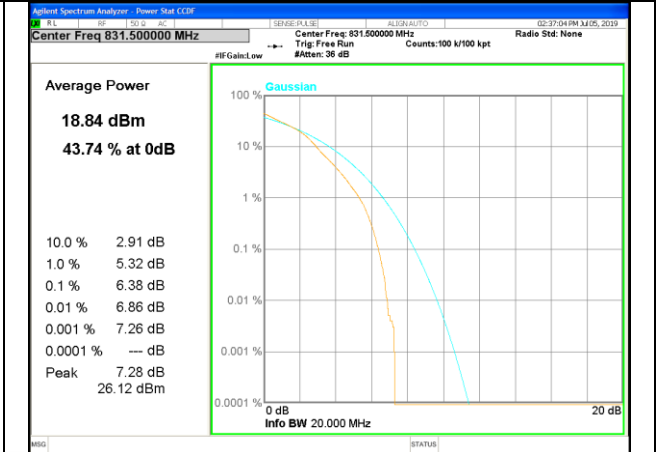

LTE band 26

LTE band26 /QPSK

LTE band 26

LTE band 26 /16-QAM

Middle Channel / 15MHz / 1 RB

Middle Channel / 15MHz / 75 RB

Highest Channel / 15MHz / 1 RB

Highest Channel / 15MHz / 75 RB