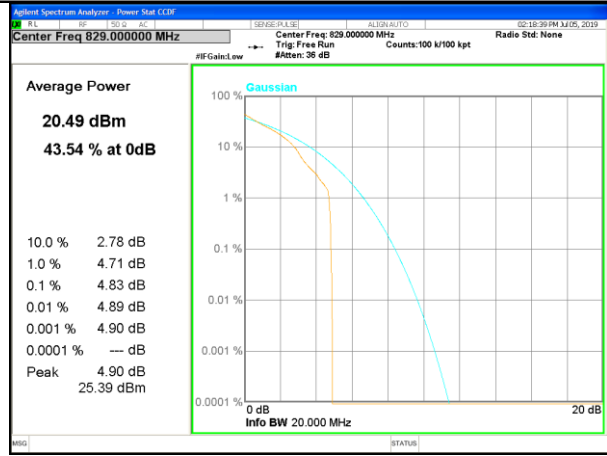

PEAK-TO-AVERAGE RADIO

LTE band 2

LTE band 2

LTE band 2 /16-QAM

LTE band 4

LTE band 4 / QPSK

LTE band 4

LTE band 5

LTE band 5 /QPSK

Lowest Channel / 10MHz / 1 RB

Lowest Channel / 10MHz / 50 RB

Middle Channel / 10MHz / 1 RB

Middle Channel / 10MHz / 50 RB

Highest Channel / 10MHz / 1 RB

Highest Channel / 10MHz / 50 RB

LTE band 5