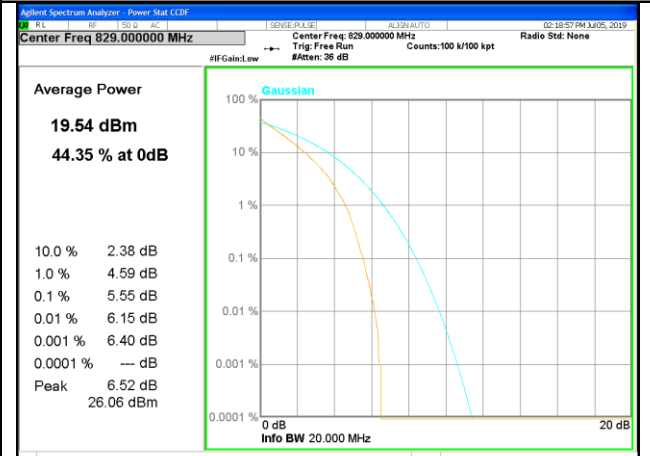

PEAK-TO-AVERAGE RADIO

LTE band 2

LTE band 2

LTE band 2 /16-QAM

LTE band 4

LTE band 4 / QPSK

LTE band 4

LTE band 5

LTE band 5 /QPSK

Lowest Channel / 10MHz / 1 RB

Lowest Channel / 10MHz / 50 RB

Middle Channel / 10MHz / 1 RB

Middle Channel / 10MHz / 50 RB

Highest Channel / 10MHz / 1 RB

Highest Channel / 10MHz / 50 RB

LTE band 5