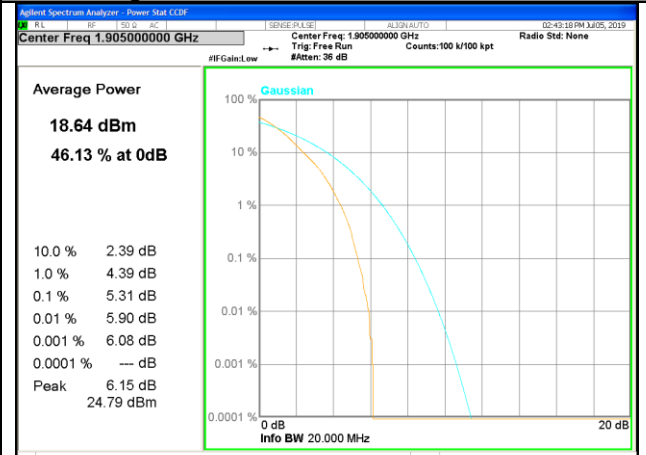

LTE band 17

LTE band 17 /16-QAM

Lowest Channel / 10MHz / 1 RB

Lowest Channel / 10MHz / 50 RB

Middle Channel / 10MHz / 1 RB

Middle Channel / 10MHz / 50 RB

Highest Channel / 10MHz / 1 RB

Highest Channel / 10MHz / 50 RB

LTE band 25

LTE band25 /QPSK

Lowest Channel / 20MHz / 1 RB

Lowest Channel / 20MHz / 100 RB

Middle Channel / 20MHz / 1 RB

Middle Channel / 20MHz / 100 RB

Highest Channel / 20MHz / 1 RB

Highest Channel / 20MHz / 100 RB

LTE band 25

LTE band 25 /16-QAM

Lowest Channel / 20MHz / 1 RB

Lowest Channel / 20MHz / 100 RB

Middle Channel / 20MHz / 1 RB

Middle Channel / 20MHz / 100 RB

Highest Channel / 20MHz / 1 RB

Highest Channel / 20MHz / 100 RB