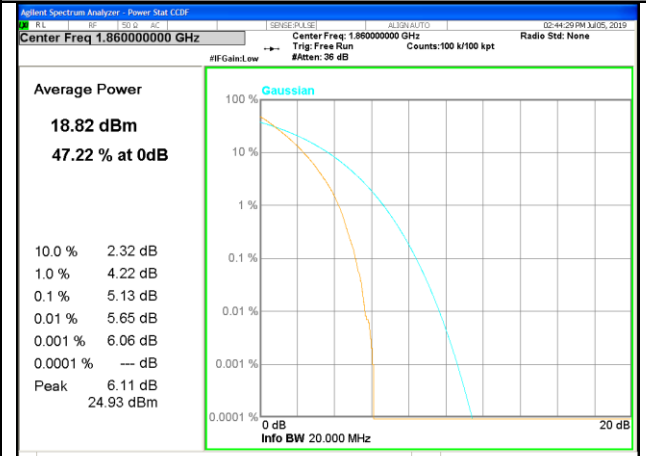

LTE band 17

LTE band 17 /16-QAM

Lowest Channel / 10MHz / 1 RB

Lowest Channel / 10MHz / 50 RB

Middle Channel / 10MHz / 1 RB

Middle Channel / 10MHz / 50 RB

Highest Channel / 10MHz / 1 RB

Highest Channel / 10MHz / 50 RB

LTE band 25

LTE band25 /QPSK

Lowest Channel / 20MHz / 1 RB

Lowest Channel / 20MHz / 100 RB

Middle Channel / 20MHz / 1 RB

Middle Channel / 20MHz / 100 RB

Highest Channel / 20MHz / 1 RB

Highest Channel / 20MHz / 100 RB