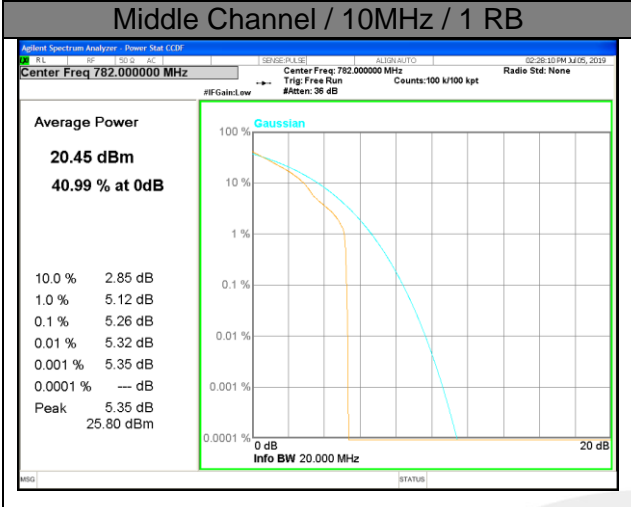

LTE band 5 /QPSK

Lowest Channel / 10MHz / 1 RB

Lowest Channel / 10MHz / 50 RB

Middle Channel / 10MHz / 1 RB

Middle Channel / 10MHz / 50 RB

Highest Channel / 10MHz / 1 RB

Highest Channel / 10MHz / 50 RB

LTE band 5

LTE band 12

LTE band 12 /QPSK

LTE band 12

LTE band 13

LTE band 13 / QPSK

LTE band 13 / 16-QAM

LTE band 17

LTE band 17 /QPSK

LTE band 17

LTE band 17 /16-QAM

Lowest Channel / 10MHz / 1 RB

Lowest Channel / 10MHz / 50 RB

Middle Channel / 10MHz / 1 RB

Middle Channel / 10MHz / 50 RB

Highest Channel / 10MHz / 1 RB

Highest Channel / 10MHz / 50 RB