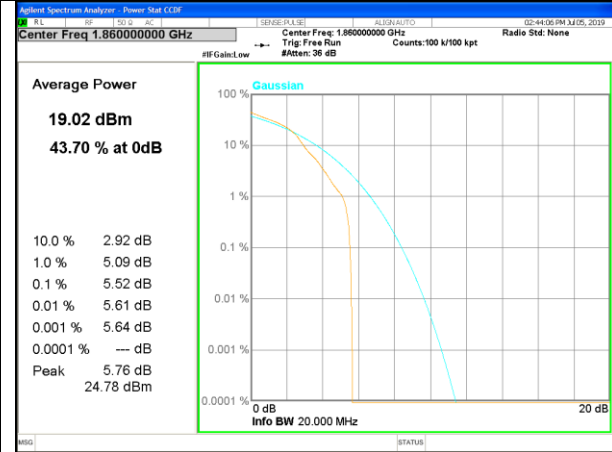

LTE band 25

LTE band25 /QPSK

Lowest Channel / 20MHz / 1 RB

Lowest Channel / 20MHz / 100 RB

Middle Channel / 20MHz / 1 RB

Middle Channel / 20MHz / 100 RB

Highest Channel / 20MHz / 1 RB

Highest Channel / 20MHz / 100 RB

LTE band 25

LTE band 25 /16-QAM

Lowest Channel / 20MHz / 1 RB

Lowest Channel / 20MHz / 100 RB

Middle Channel / 20MHz / 1 RB

Middle Channel / 20MHz / 100 RB

Highest Channel / 20MHz / 1 RB

Highest Channel / 20MHz / 100 RB