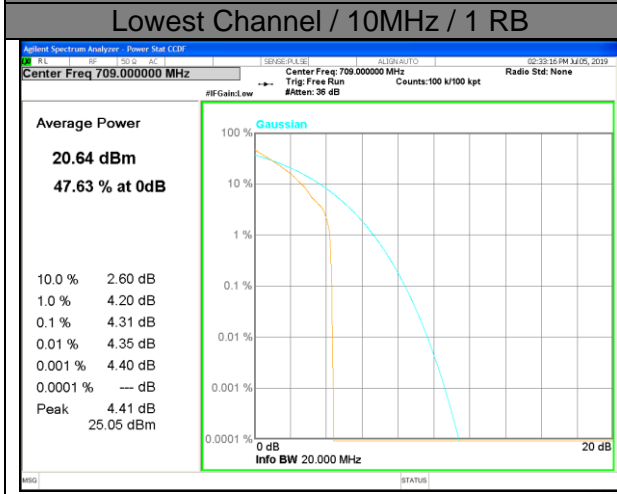

LTE band 5 /QPSK

Lowest Channel / 10MHz / 1 RB

Lowest Channel / 10MHz / 50 RB

Middle Channel / 10MHz / 1 RB

Middle Channel / 10MHz / 50 RB

Highest Channel / 10MHz / 1 RB

Highest Channel / 10MHz / 50 RB

LTE band 5

LTE band 12

LTE band 12 /QPSK

LTE band 12

LTE band 13

LTE band 13 / QPSK

LTE band 13 / 16-QAM

LTE band 17

LTE band 17 /QPSK

LTE band 17

LTE band 17 /16-QAM

Lowest Channel / 10MHz / 1 RB

Lowest Channel / 10MHz / 50 RB

Middle Channel / 10MHz / 1 RB

Middle Channel / 10MHz / 50 RB

Highest Channel / 10MHz / 1 RB

Highest Channel / 10MHz / 50 RB