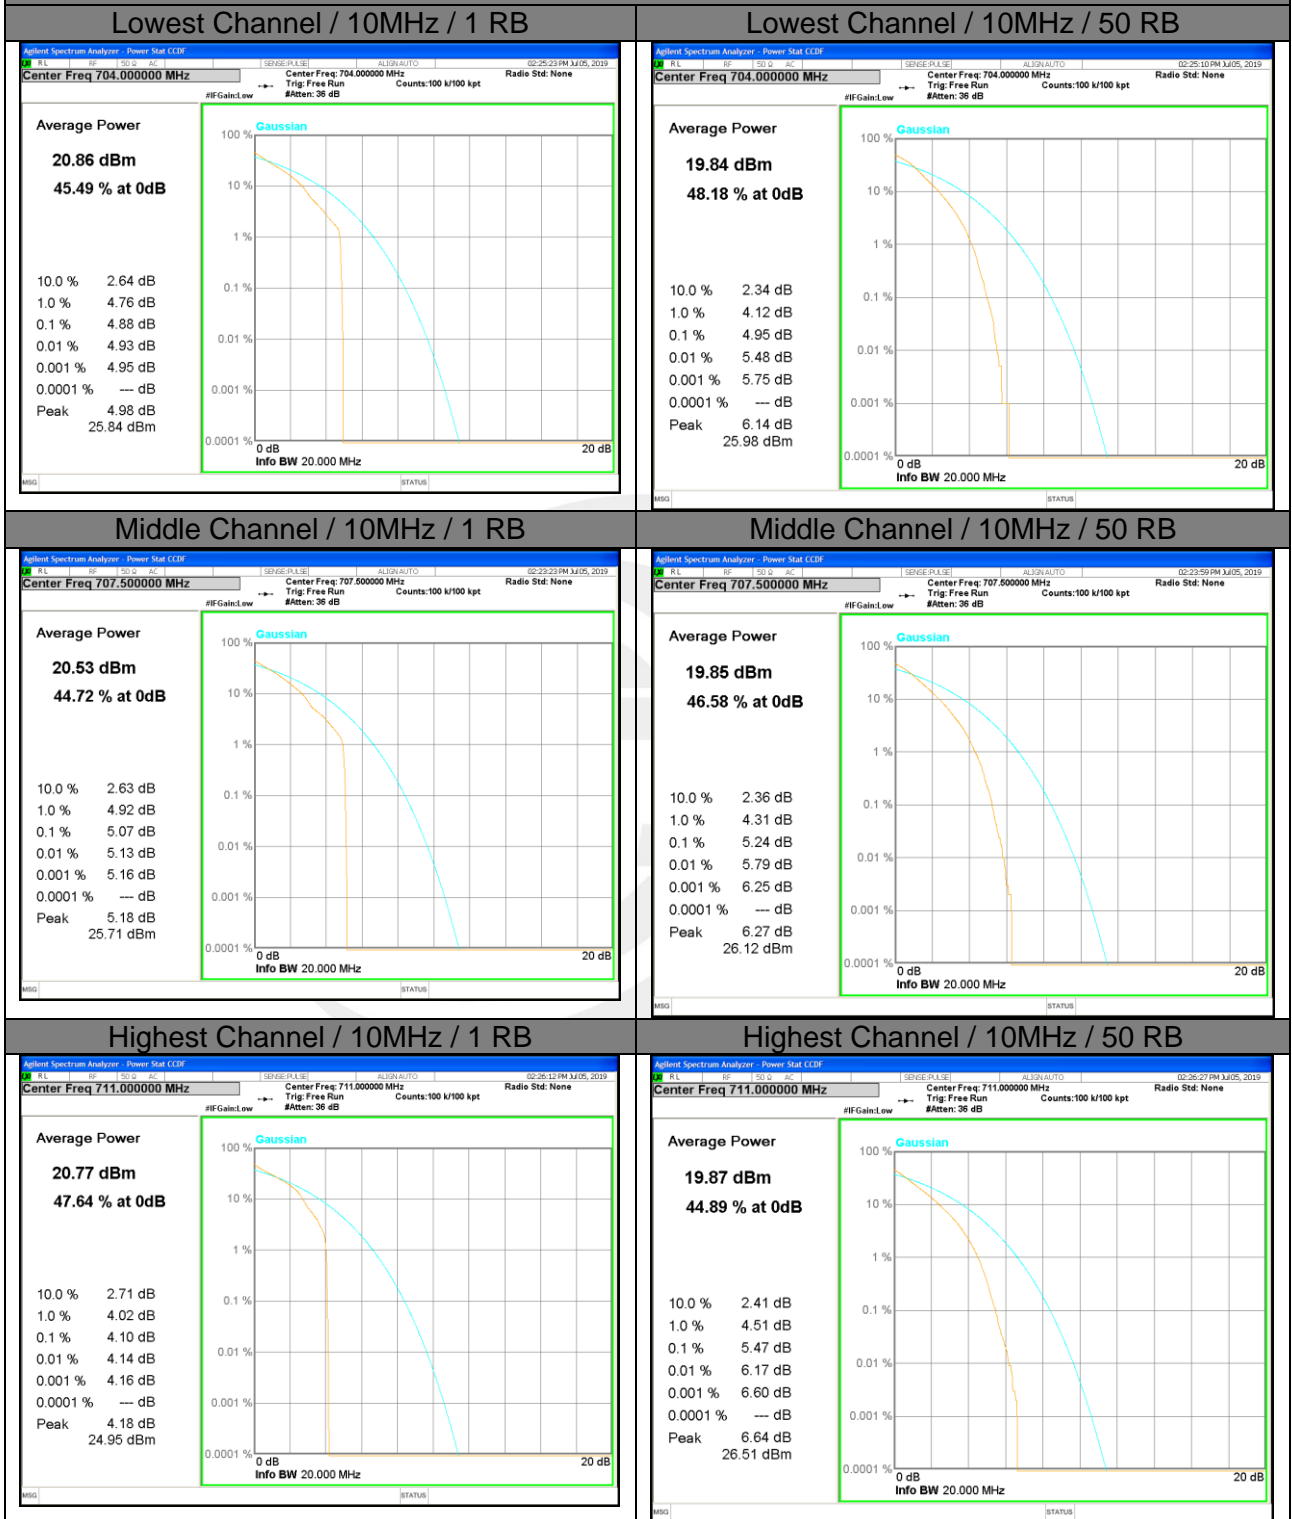

PEAK-TO-AVERAGE RADIO

LTE band 2

LTE band 2

LTE band 2 /16-QAM

LTE band 4

LTE band 4 / QPSK

LTE band 4

LTE band 5

LTE band 5 /QPSK

Lowest Channel / 10MHz / 1 RB

Lowest Channel / 10MHz / 50 RB

Middle Channel / 10MHz / 1 RB

Middle Channel / 10MHz / 50 RB

Highest Channel / 10MHz / 1 RB

Highest Channel / 10MHz / 50 RB

LTE band 5

LTE band 12

LTE band 12 /QPSK

LTE band 12

LTE band 13

LTE band 13 / QPSK

LTE band 13 / 16-QAM

LTE band 17

LTE band 17 /QPSK

LTE band 17

LTE band 17 /16-QAM

Lowest Channel / 10MHz / 1 RB

Lowest Channel / 10MHz / 50 RB

Middle Channel / 10MHz / 1 RB

Middle Channel / 10MHz / 50 RB

Highest Channel / 10MHz / 1 RB

Highest Channel / 10MHz / 50 RB