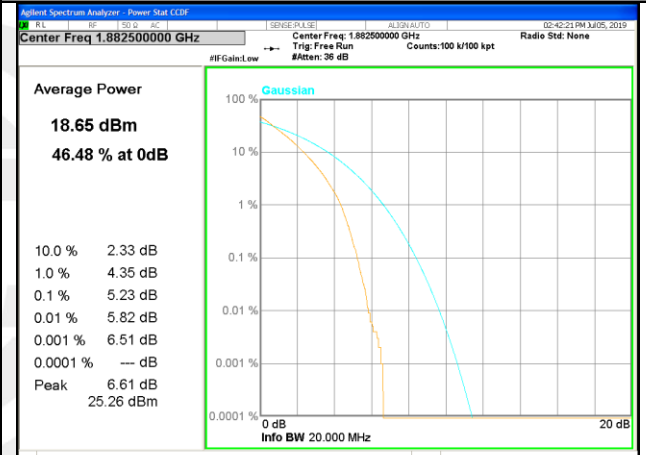

LTE band 17

LTE band 17 /16-QAM

Lowest Channel / 10MHz / 1 RB

Lowest Channel / 10MHz / 50 RB

Middle Channel / 10MHz / 1 RB

Middle Channel / 10MHz / 50 RB

Highest Channel / 10MHz / 1 RB

Highest Channel / 10MHz / 50 RB

LTE band 25

LTE band25 /QPSK

Lowest Channel / 20MHz / 1 RB

Lowest Channel / 20MHz / 100 RB

Middle Channel / 20MHz / 1 RB

Middle Channel / 20MHz / 100 RB

Highest Channel / 20MHz / 1 RB

Highest Channel / 20MHz / 100 RB

LTE band 25

LTE band 25 /16-QAM

Lowest Channel / 20MHz / 1 RB

Lowest Channel / 20MHz / 100 RB

Middle Channel / 20MHz / 1 RB

Middle Channel / 20MHz / 100 RB

Highest Channel / 20MHz / 1 RB

Highest Channel / 20MHz / 100 RB