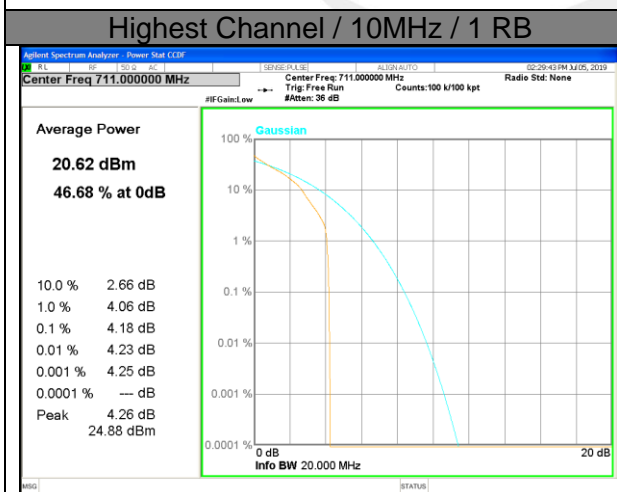

LTE band 5 /QPSK

Lowest Channel / 10MHz / 1 RB

Lowest Channel / 10MHz / 50 RB

Middle Channel / 10MHz / 1 RB

Middle Channel / 10MHz / 50 RB

Highest Channel / 10MHz / 1 RB

Highest Channel / 10MHz / 50 RB

LTE band 5

LTE band 12

LTE band 12 /QPSK

LTE band 12

LTE band 13

LTE band 13 / QPSK

LTE band 13 / 16-QAM

LTE band 17

LTE band 17 /QPSK

LTE band 17

LTE band 17 /16-QAM

Lowest Channel / 10MHz / 1 RB

Lowest Channel / 10MHz / 50 RB

Middle Channel / 10MHz / 1 RB

Middle Channel / 10MHz / 50 RB

Highest Channel / 10MHz / 1 RB

Highest Channel / 10MHz / 50 RB