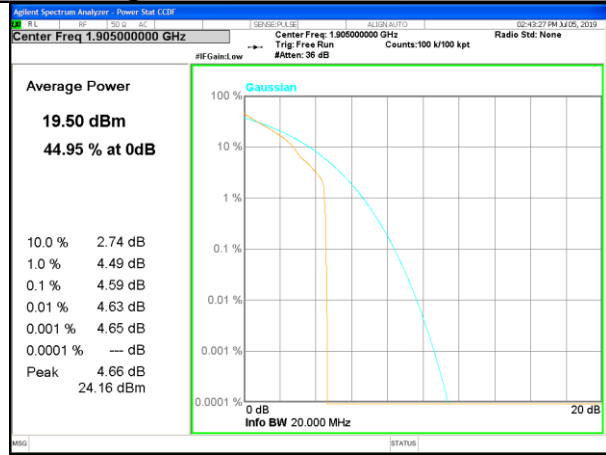

LTE band 17

LTE band 17 /16-QAM

Lowest Channel / 10MHz / 1 RB

Lowest Channel / 10MHz / 50 RB

Middle Channel / 10MHz / 1 RB

Middle Channel / 10MHz / 50 RB

Highest Channel / 10MHz / 1 RB

Highest Channel / 10MHz / 50 RB

LTE band 25

LTE band25 /QPSK

Lowest Channel / 20MHz / 1 RB

Lowest Channel / 20MHz / 100 RB

Middle Channel / 20MHz / 1 RB

Middle Channel / 20MHz / 100 RB

Highest Channel / 20MHz / 1 RB

Highest Channel / 20MHz / 100 RB

LTE band 25

LTE band 25 /16-QAM

Lowest Channel / 20MHz / 1 RB

Lowest Channel / 20MHz / 100 RB

Middle Channel / 20MHz / 1 RB

Middle Channel / 20MHz / 100 RB

Highest Channel / 20MHz / 1 RB

Highest Channel / 20MHz / 100 RB