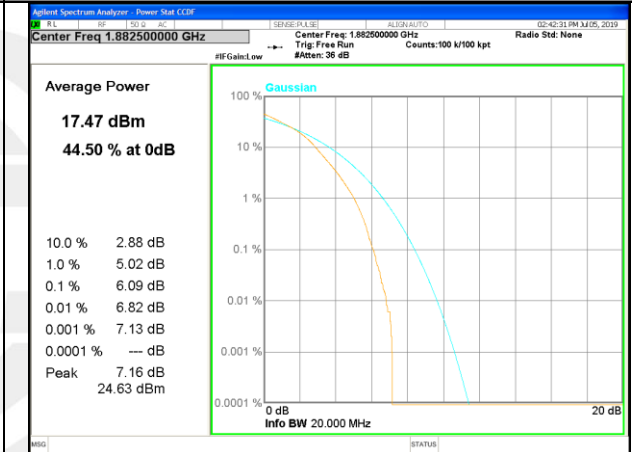

LTE band 25

LTE band25 /QPSK

Lowest Channel / 20MHz / 1 RB

Lowest Channel / 20MHz / 100 RB

Middle Channel / 20MHz / 1 RB

Middle Channel / 20MHz / 100 RB

Highest Channel / 20MHz / 1 RB

Highest Channel / 20MHz / 100 RB

LTE band 25

LTE band 25 /16-QAM

Lowest Channel / 20MHz / 1 RB

Lowest Channel / 20MHz / 100 RB

Middle Channel / 20MHz / 1 RB

Middle Channel / 20MHz / 100 RB

Highest Channel / 20MHz / 1 RB

Highest Channel / 20MHz / 100 RB

LTE band 26

LTE band26 /QPSK

LTE band 26

LTE band 26 /16-QAM

Middle Channel / 15MHz / 1 RB

Middle Channel / 15MHz / 75 RB

Highest Channel / 15MHz / 1 RB

Highest Channel / 15MHz / 75 RB