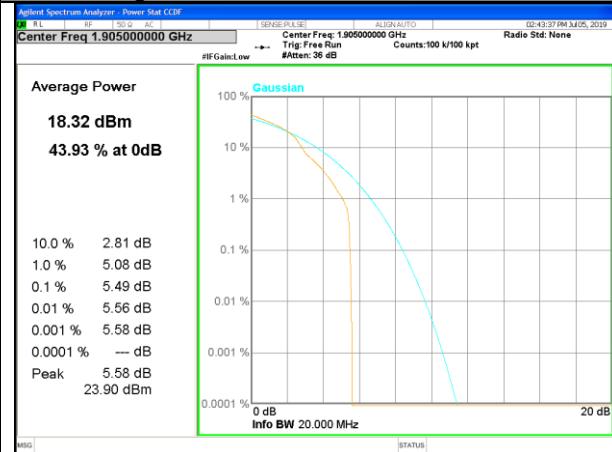

LTE band 25

LTE band25 /QPSK

Lowest Channel / 20MHz / 1 RB

Lowest Channel / 20MHz / 100 RB

Middle Channel / 20MHz / 1 RB

Middle Channel / 20MHz / 100 RB

Highest Channel / 20MHz / 1 RB

Highest Channel / 20MHz / 100 RB

LTE band 25

LTE band 25 /16-QAM

Lowest Channel / 20MHz / 1 RB

Lowest Channel / 20MHz / 100 RB

Middle Channel / 20MHz / 1 RB

Middle Channel / 20MHz / 100 RB

Highest Channel / 20MHz / 1 RB

Highest Channel / 20MHz / 100 RB

LTE band 26

LTE band26 /QPSK

LTE band 26

LTE band 26 /16-QAM

Middle Channel / 15MHz / 1 RB

Middle Channel / 15MHz / 75 RB

Highest Channel / 15MHz / 1 RB

Highest Channel / 15MHz / 75 RB