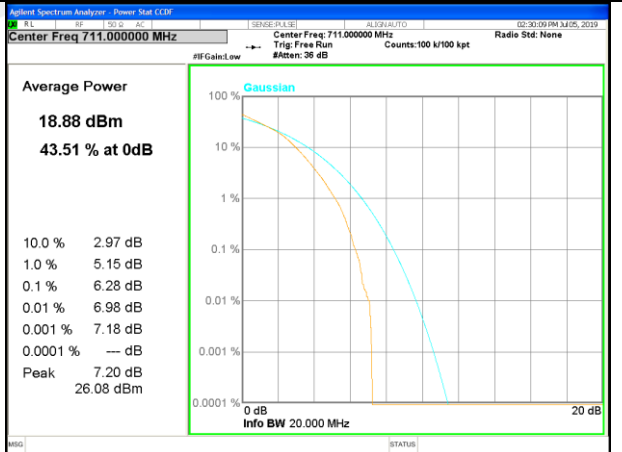

LTE band 17

LTE band 17 /16-QAM

Lowest Channel / 10MHz / 1 RB

Lowest Channel / 10MHz / 50 RB

Middle Channel / 10MHz / 1 RB

Middle Channel / 10MHz / 50 RB

Highest Channel / 10MHz / 1 RB

Highest Channel / 10MHz / 50 RB

LTE band 25

LTE band25 /QPSK

Lowest Channel / 20MHz / 1 RB

Lowest Channel / 20MHz / 100 RB

Middle Channel / 20MHz / 1 RB

Middle Channel / 20MHz / 100 RB

Highest Channel / 20MHz / 1 RB

Highest Channel / 20MHz / 100 RB