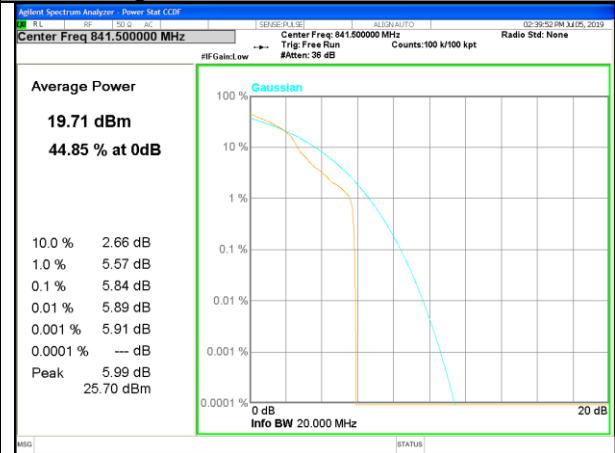

LTE band 26

LTE band26 /QPSK

LTE band 26

LTE band 26 /16-QAM

Middle Channel / 15MHz / 1 RB

Middle Channel / 15MHz / 75 RB

Highest Channel / 15MHz / 1 RB

Highest Channel / 15MHz / 75 RB