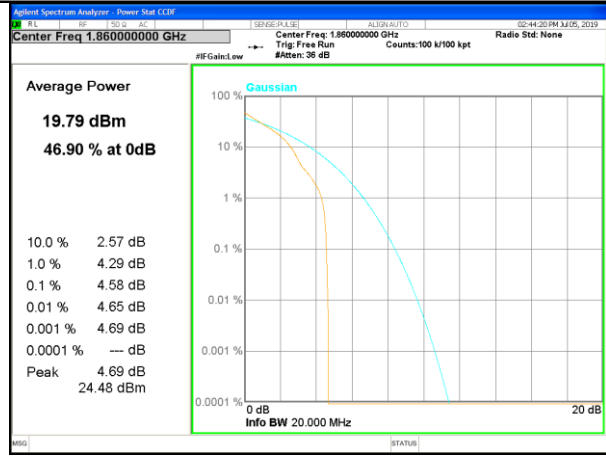

LTE band 17

LTE band 17 /16-QAM

Lowest Channel / 10MHz / 1 RB

Lowest Channel / 10MHz / 50 RB

Middle Channel / 10MHz / 1 RB

Middle Channel / 10MHz / 50 RB

Highest Channel / 10MHz / 1 RB

Highest Channel / 10MHz / 50 RB

LTE band 25

LTE band25 /QPSK

Lowest Channel / 20MHz / 1 RB

Lowest Channel / 20MHz / 100 RB

Middle Channel / 20MHz / 1 RB

Middle Channel / 20MHz / 100 RB

Highest Channel / 20MHz / 1 RB

Highest Channel / 20MHz / 100 RB