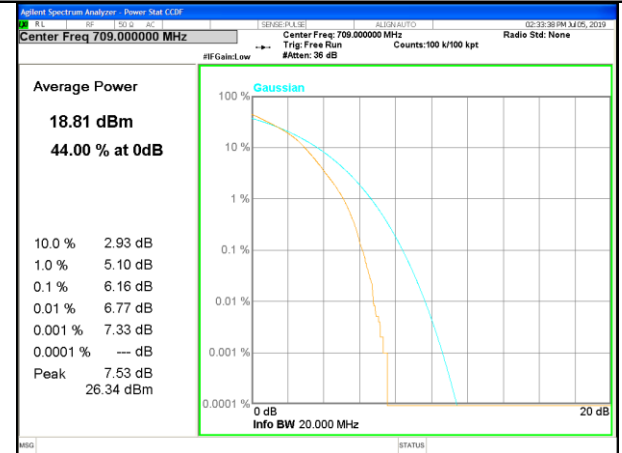

LTE band 5 /QPSK

Lowest Channel / 10MHz / 1 RB

Lowest Channel / 10MHz / 50 RB

Middle Channel / 10MHz / 1 RB

Middle Channel / 10MHz / 50 RB

Highest Channel / 10MHz / 1 RB

Highest Channel / 10MHz / 50 RB

LTE band 5

LTE band 12

LTE band 12 /QPSK

LTE band 12

LTE band 13

LTE band 13 / QPSK

LTE band 13 / 16-QAM

LTE band 17

LTE band 17 /QPSK

LTE band 17

LTE band 17 /16-QAM

Lowest Channel / 10MHz / 1 RB

Lowest Channel / 10MHz / 50 RB

Middle Channel / 10MHz / 1 RB

Middle Channel / 10MHz / 50 RB

Highest Channel / 10MHz / 1 RB

Highest Channel / 10MHz / 50 RB