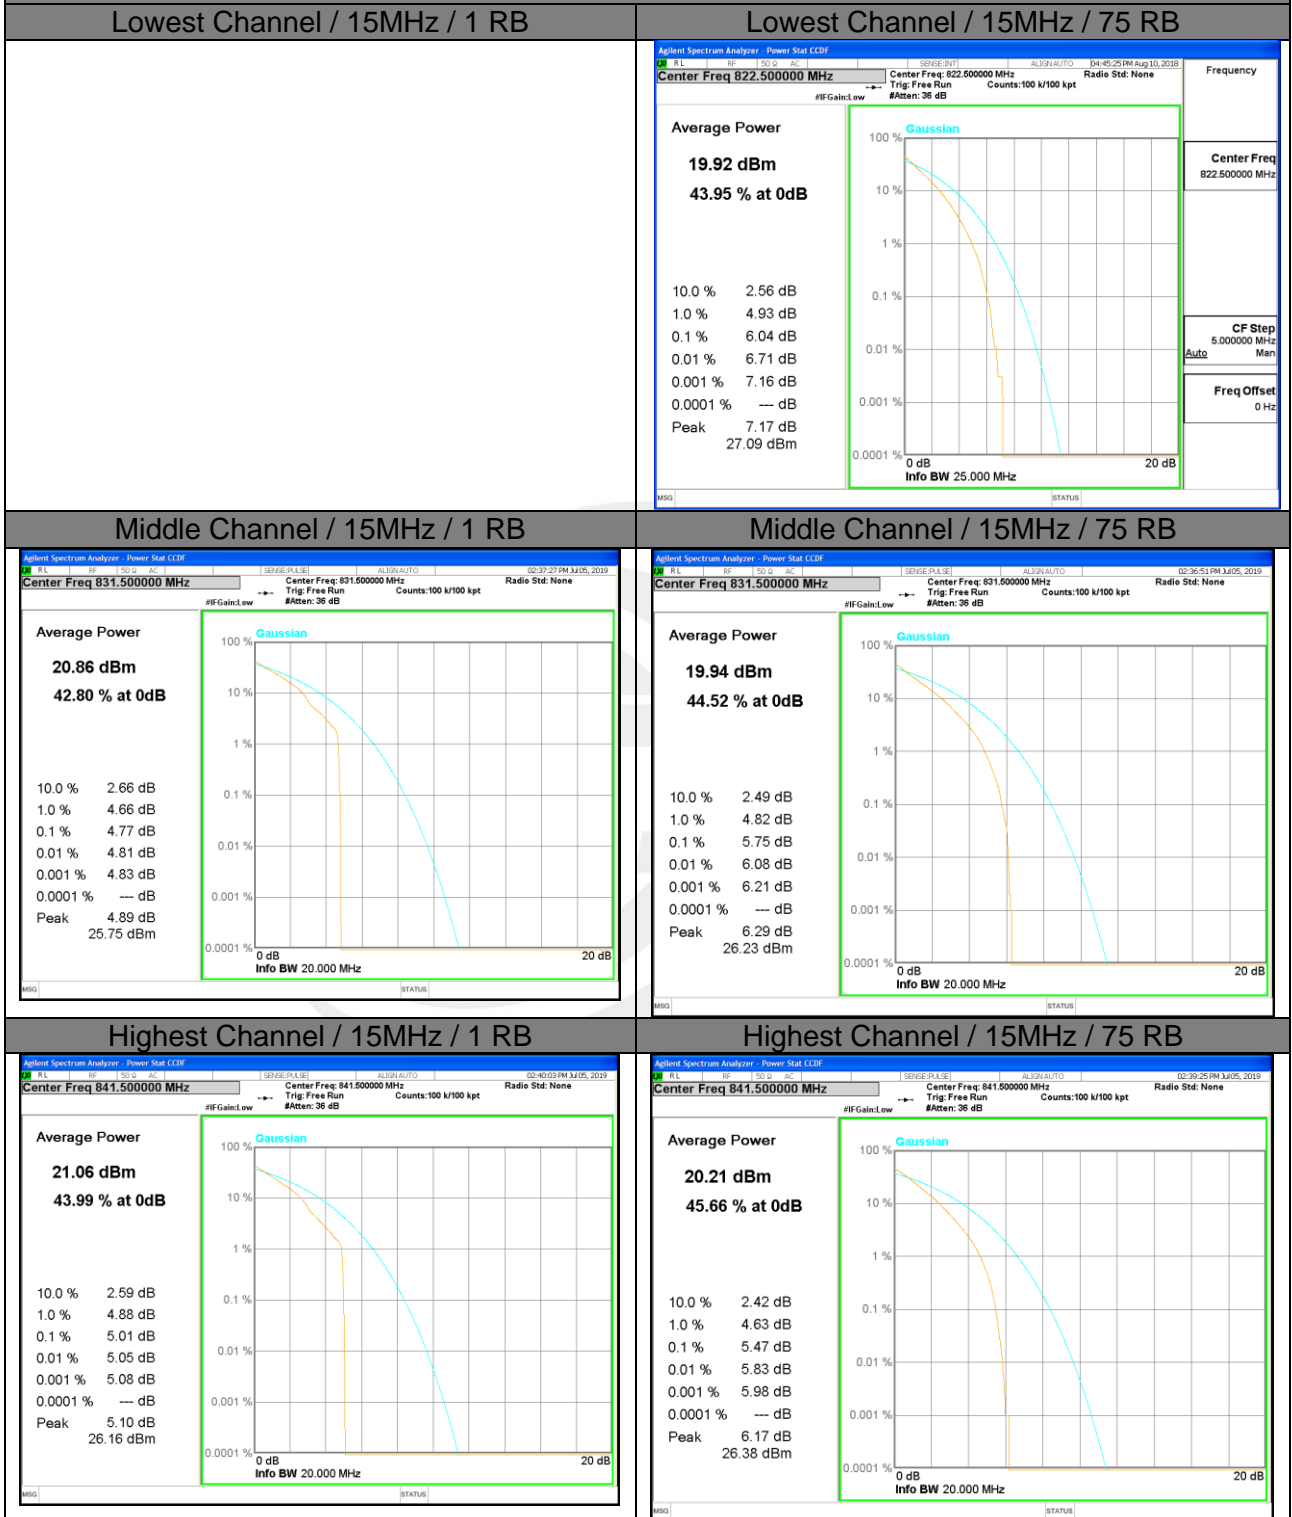

LTE band 25

LTE band25 /QPSK

Lowest Channel / 20MHz / 1 RB

Lowest Channel / 20MHz / 100 RB

Middle Channel / 20MHz / 1 RB

Middle Channel / 20MHz / 100 RB

Highest Channel / 20MHz / 1 RB

Highest Channel / 20MHz / 100 RB

LTE band 25

LTE band 25 /16-QAM

Lowest Channel / 20MHz / 1 RB

Lowest Channel / 20MHz / 100 RB

Middle Channel / 20MHz / 1 RB

Middle Channel / 20MHz / 100 RB

Highest Channel / 20MHz / 1 RB

Highest Channel / 20MHz / 100 RB

LTE band 26

LTE band26 /QPSK

LTE band 26

LTE band 26 /16-QAM

Middle Channel / 15MHz / 1 RB

Middle Channel / 15MHz / 75 RB

Highest Channel / 15MHz / 1 RB

Highest Channel / 15MHz / 75 RB