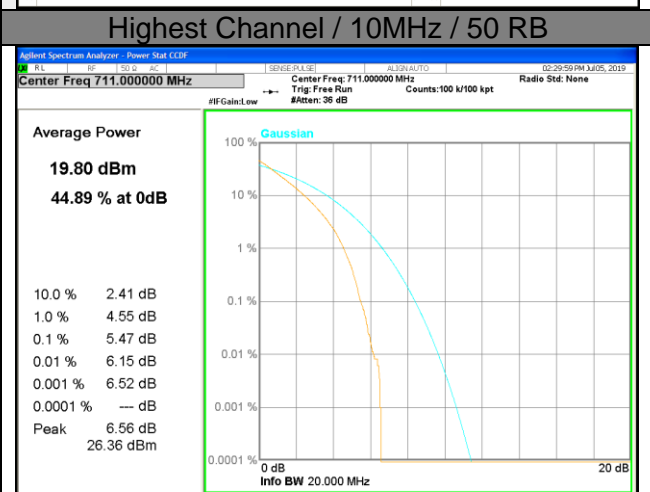

LTE band 5 /QPSK

Lowest Channel / 10MHz / 1 RB

Lowest Channel / 10MHz / 50 RB

Middle Channel / 10MHz / 1 RB

Middle Channel / 10MHz / 50 RB

Highest Channel / 10MHz / 1 RB

Highest Channel / 10MHz / 50 RB

LTE band 5

LTE band 12

LTE band 12 /QPSK

LTE band 12

LTE band 13

LTE band 13 / QPSK

LTE band 13 / 16-QAM

LTE band 17

LTE band 17 /QPSK

LTE band 17

LTE band 17 /16-QAM

Lowest Channel / 10MHz / 1 RB

Lowest Channel / 10MHz / 50 RB

Middle Channel / 10MHz / 1 RB

Middle Channel / 10MHz / 50 RB

Highest Channel / 10MHz / 1 RB

Highest Channel / 10MHz / 50 RB