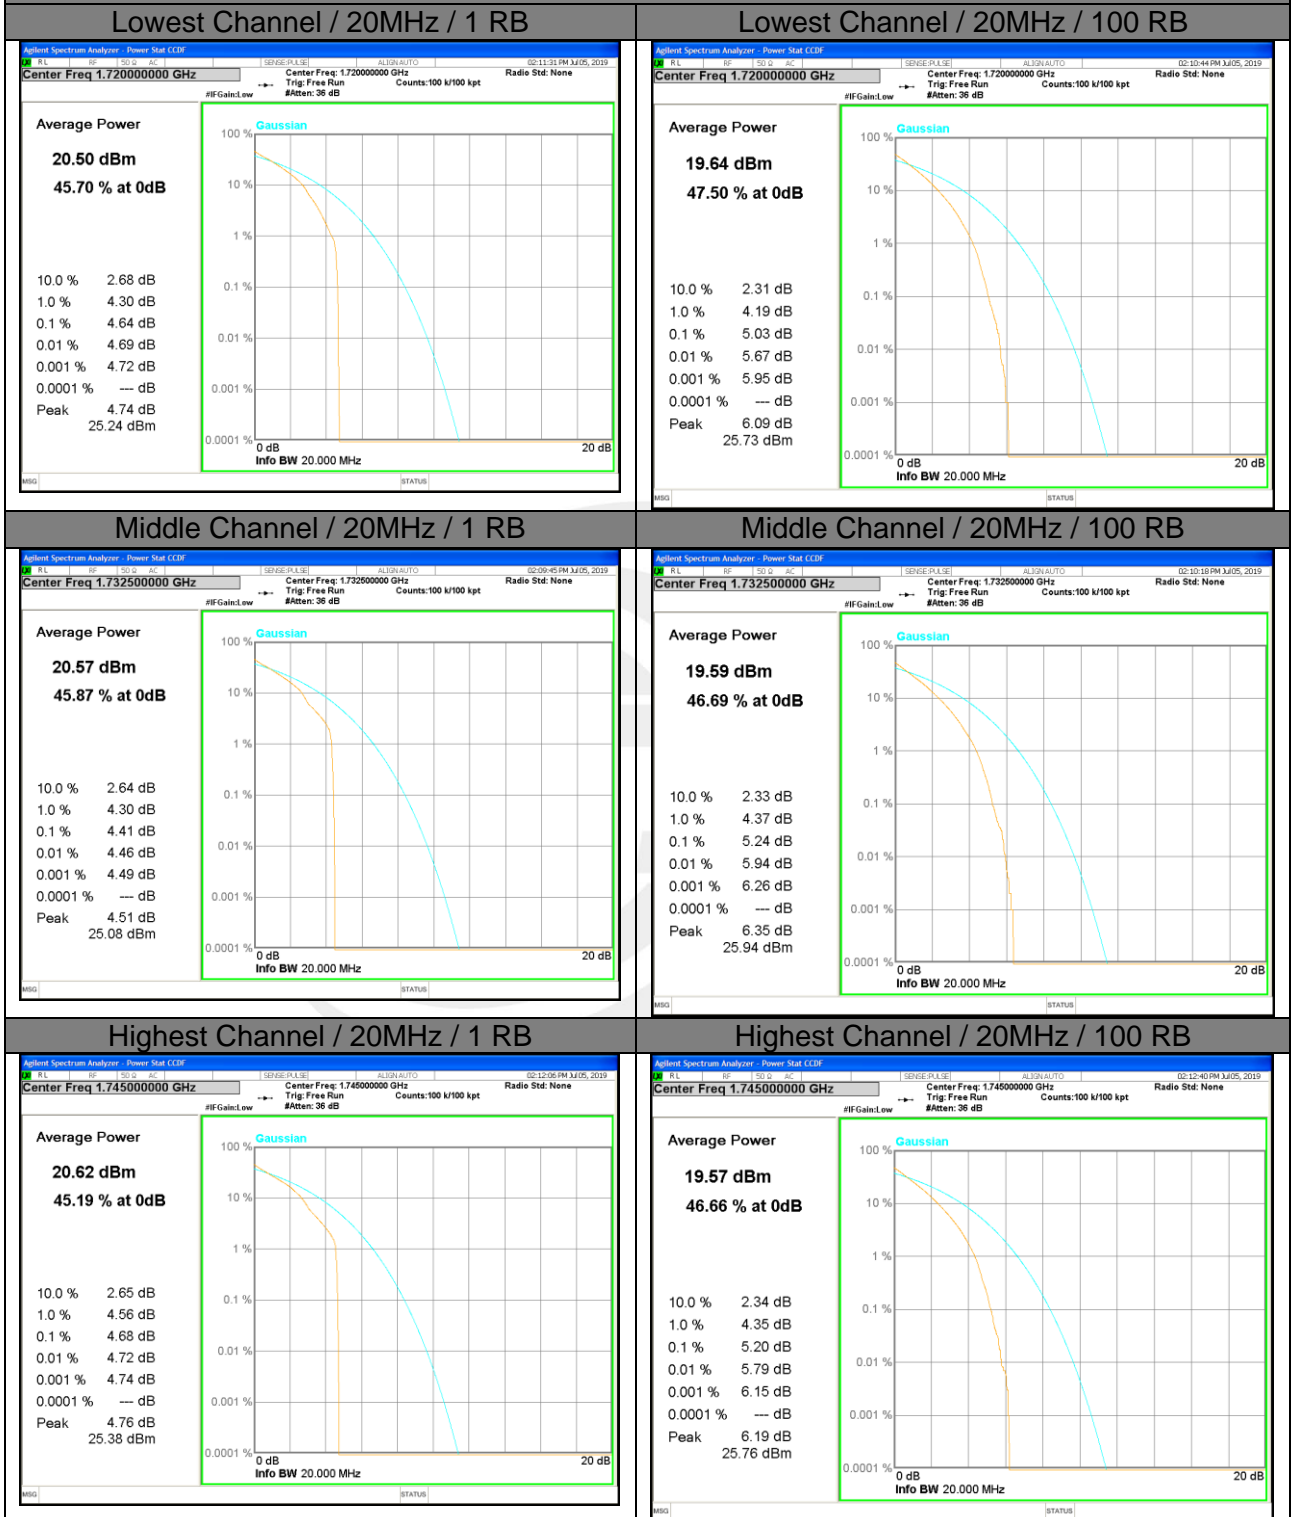

PEAK-TO-AVERAGE RADIO

LTE band 2

LTE band 2

LTE band 2 /16-QAM

LTE band 4

LTE band 4 / QPSK

LTE band 4

LTE band 5

LTE band 5 /QPSK

Lowest Channel / 10MHz / 1 RB

Lowest Channel / 10MHz / 50 RB

Middle Channel / 10MHz / 1 RB

Middle Channel / 10MHz / 50 RB

Highest Channel / 10MHz / 1 RB

Highest Channel / 10MHz / 50 RB

LTE band 5

LTE band 12

LTE band 12 /QPSK

LTE band 12

LTE band 13

LTE band 13 / QPSK

LTE band 13 / 16-QAM

LTE band 17

LTE band 17 /QPSK

LTE band 17

LTE band 17 /16-QAM

Lowest Channel / 10MHz / 1 RB

Lowest Channel / 10MHz / 50 RB

Middle Channel / 10MHz / 1 RB

Middle Channel / 10MHz / 50 RB

Highest Channel / 10MHz / 1 RB

Highest Channel / 10MHz / 50 RB