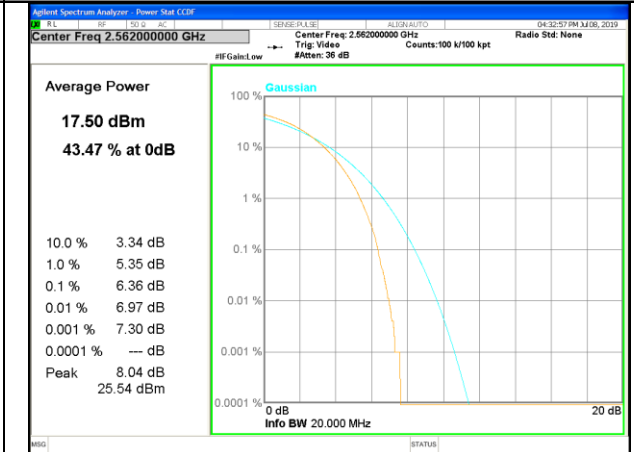

LTE band 41

LTE band41 /QPSK

LTE band 41

LTE band 41 /16-QAM

Lowest Channel / 20MHz / 1 RB

Lowest Channel / 20MHz / 100 RB

Middle Channel / 20MHz / 1 RB

Middle Channel / 20MHz / 100 RB

Highest Channel / 20MHz / 1 RB

Highest Channel / 20MHz / 100 RB