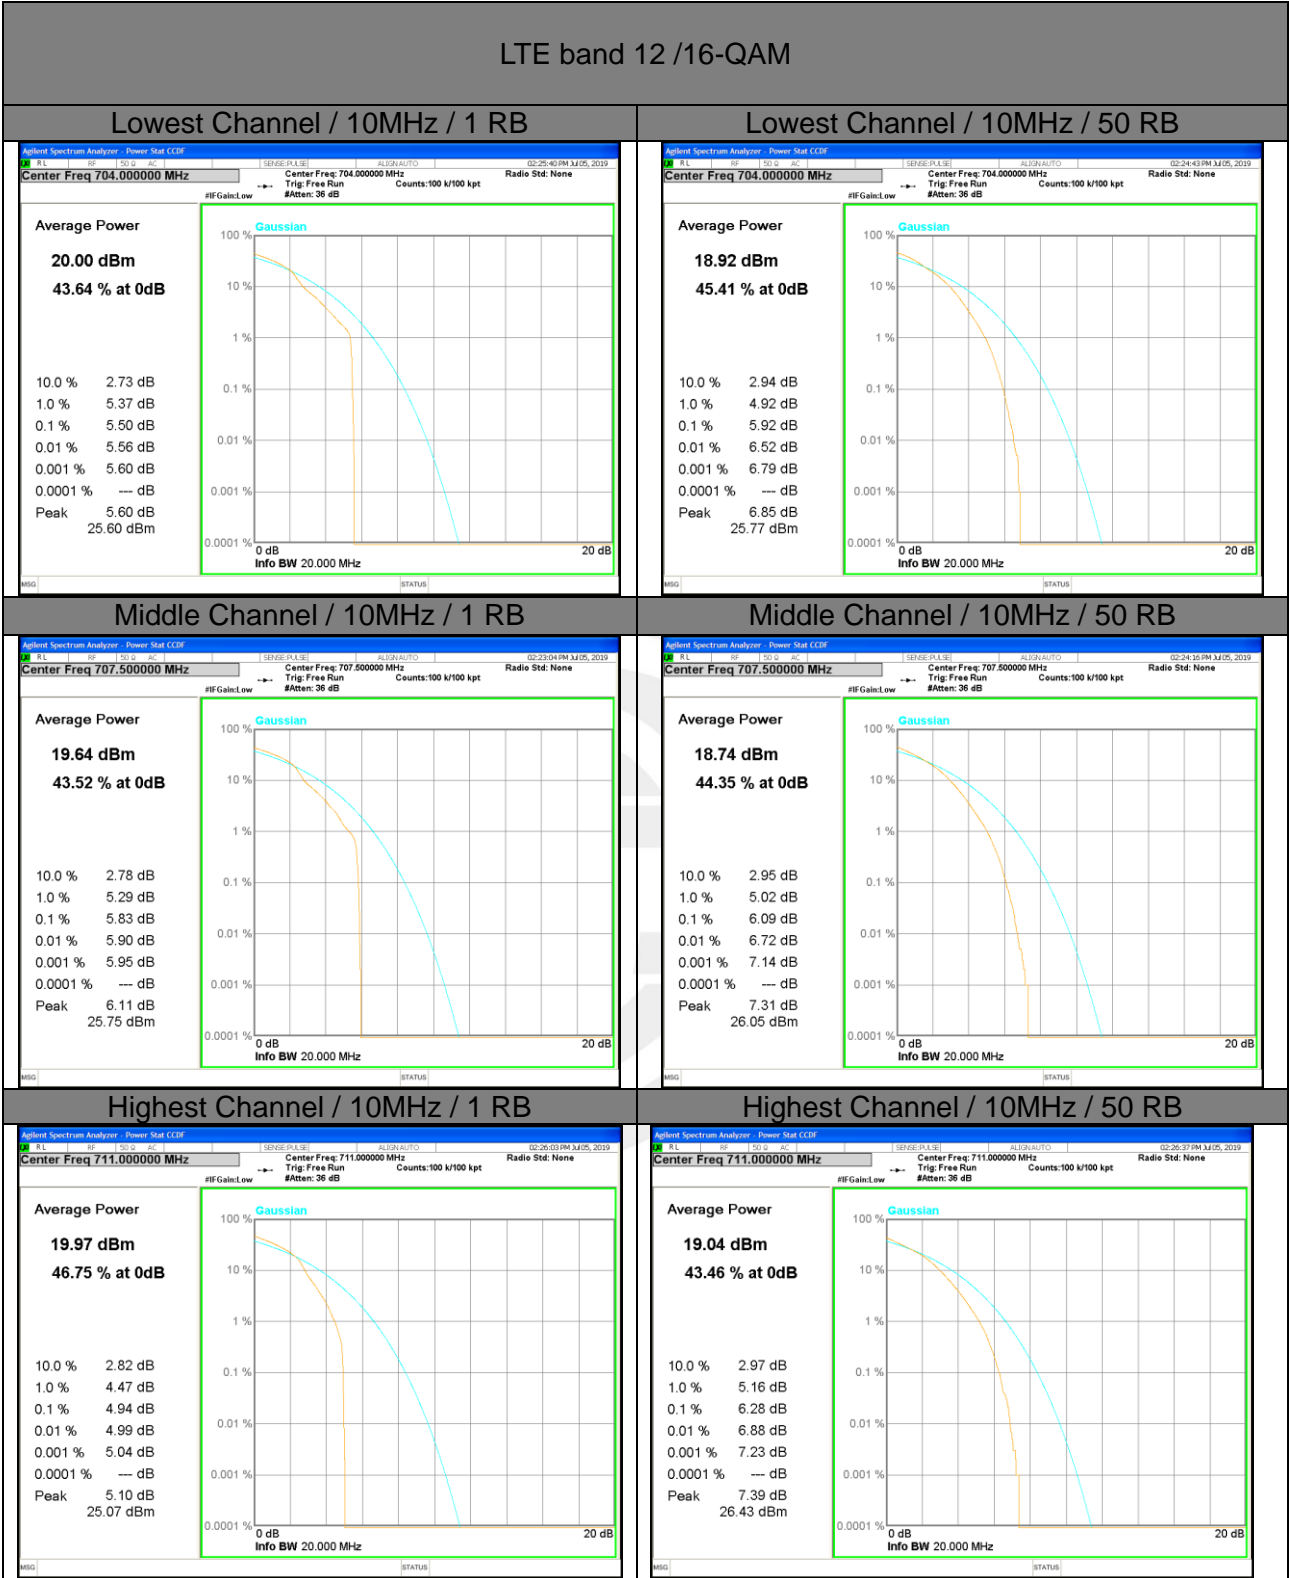

PEAK-TO-AVERAGE RADIO

LTE band 2

LTE band 2

LTE band 2 /16-QAM

LTE band 4

LTE band 4 / QPSK

LTE band 4

LTE band 5

LTE band 5 /QPSK

Lowest Channel / 10MHz / 1 RB

Lowest Channel / 10MHz / 50 RB

Middle Channel / 10MHz / 1 RB

Middle Channel / 10MHz / 50 RB

Highest Channel / 10MHz / 1 RB

Highest Channel / 10MHz / 50 RB

LTE band 5

LTE band 12

LTE band 12 /QPSK

LTE band 12

LTE band 13

LTE band 13 / QPSK

LTE band 13 / 16-QAM

LTE band 17

LTE band 17 /QPSK

LTE band 17

LTE band 17 /16-QAM

Lowest Channel / 10MHz / 1 RB

Lowest Channel / 10MHz / 50 RB

Middle Channel / 10MHz / 1 RB

Middle Channel / 10MHz / 50 RB

Highest Channel / 10MHz / 1 RB

Highest Channel / 10MHz / 50 RB