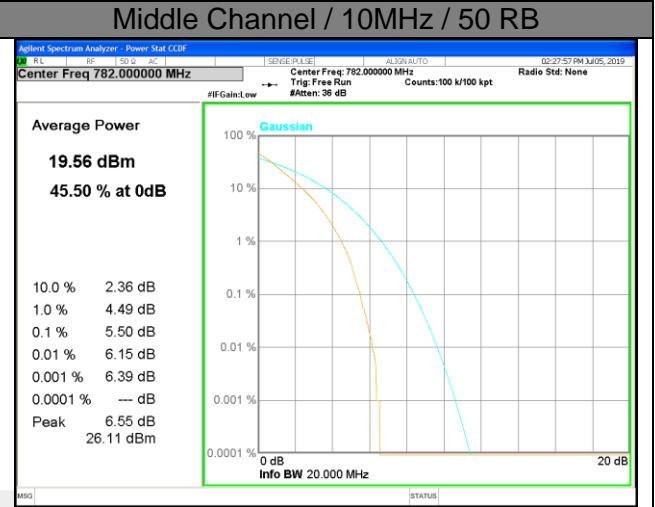

LTE band 5 /QPSK

Lowest Channel / 10MHz / 1 RB

Lowest Channel / 10MHz / 50 RB

Middle Channel / 10MHz / 1 RB

Middle Channel / 10MHz / 50 RB

Highest Channel / 10MHz / 1 RB

Highest Channel / 10MHz / 50 RB

LTE band 5

LTE band 12

LTE band 12 /QPSK

LTE band 12

LTE band 13

LTE band 13 / QPSK

LTE band 13 / 16-QAM

LTE band 17

LTE band 17 /QPSK

LTE band 17

LTE band 17 /16-QAM

Lowest Channel / 10MHz / 1 RB

Lowest Channel / 10MHz / 50 RB

Middle Channel / 10MHz / 1 RB

Middle Channel / 10MHz / 50 RB

Highest Channel / 10MHz / 1 RB

Highest Channel / 10MHz / 50 RB