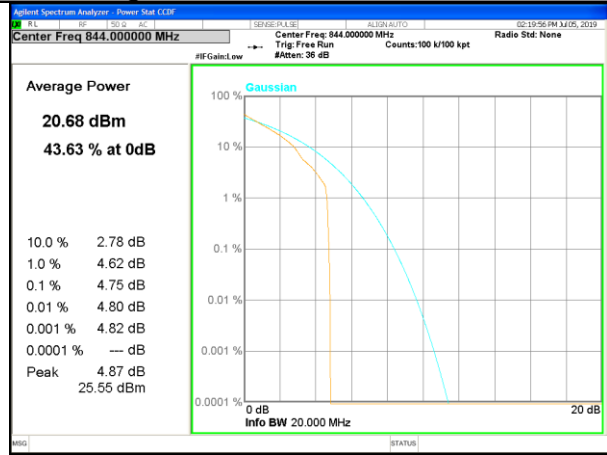

LTE band 5 /QPSK

Lowest Channel / 10MHz / 1 RB

Lowest Channel / 10MHz / 50 RB

Middle Channel / 10MHz / 1 RB

Middle Channel / 10MHz / 50 RB

Highest Channel / 10MHz / 1 RB

Highest Channel / 10MHz / 50 RB

LTE band 5