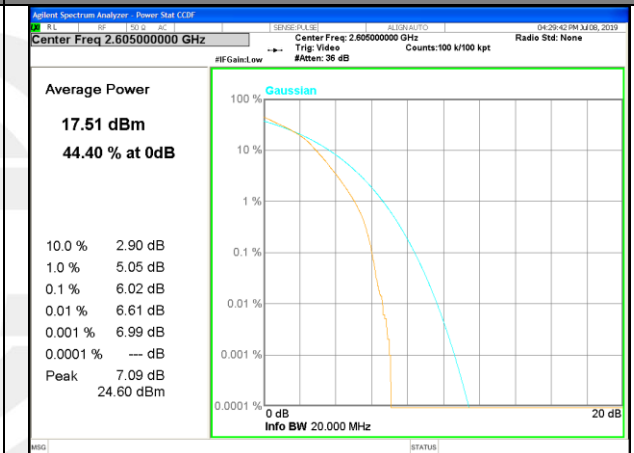

LTE band 41

LTE band41 /QPSK

LTE band 41

LTE band 41 /16-QAM

Lowest Channel / 20MHz / 1 RB

Lowest Channel / 20MHz / 100 RB

Middle Channel / 20MHz / 1 RB

Middle Channel / 20MHz / 100 RB

Highest Channel / 20MHz / 1 RB

Highest Channel / 20MHz / 100 RB