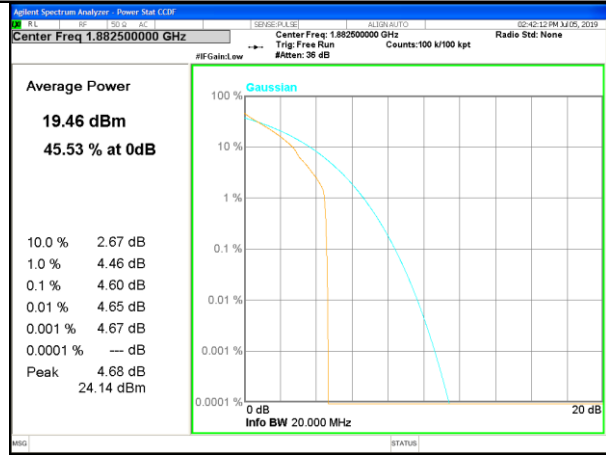

LTE band 17

LTE band 17 /16-QAM

Lowest Channel / 10MHz / 1 RB

Lowest Channel / 10MHz / 50 RB

Middle Channel / 10MHz / 1 RB

Middle Channel / 10MHz / 50 RB

Highest Channel / 10MHz / 1 RB

Highest Channel / 10MHz / 50 RB

LTE band 25

LTE band25 /QPSK

Lowest Channel / 20MHz / 1 RB

Lowest Channel / 20MHz / 100 RB

Middle Channel / 20MHz / 1 RB

Middle Channel / 20MHz / 100 RB

Highest Channel / 20MHz / 1 RB

Highest Channel / 20MHz / 100 RB

LTE band 25

LTE band 25 /16-QAM

Lowest Channel / 20MHz / 1 RB

Lowest Channel / 20MHz / 100 RB

Middle Channel / 20MHz / 1 RB

Middle Channel / 20MHz / 100 RB

Highest Channel / 20MHz / 1 RB

Highest Channel / 20MHz / 100 RB