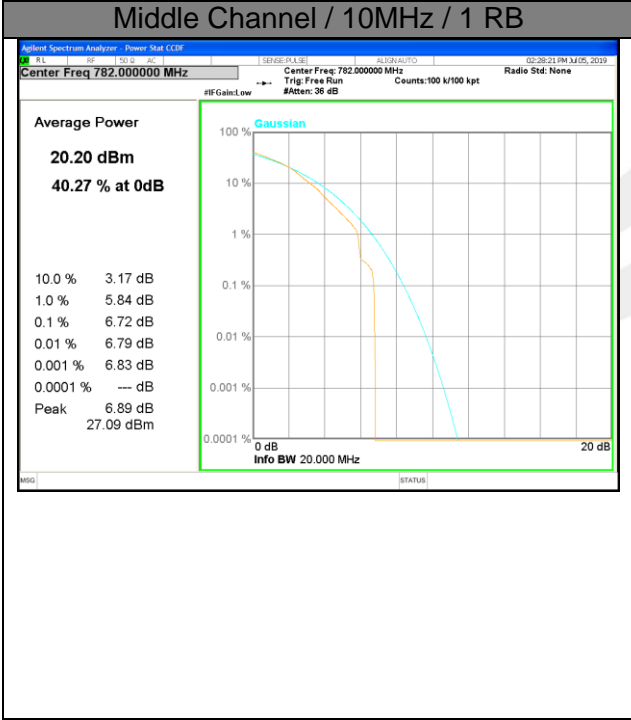

LTE band 5 /QPSK

Lowest Channel / 10MHz / 1 RB

Lowest Channel / 10MHz / 50 RB

Middle Channel / 10MHz / 1 RB

Middle Channel / 10MHz / 50 RB

Highest Channel / 10MHz / 1 RB

Highest Channel / 10MHz / 50 RB

LTE band 5

LTE band 12

LTE band 12 /QPSK

LTE band 12

LTE band 13

LTE band 13 / QPSK

LTE band 13 / 16-QAM

LTE band 17

LTE band 17 /QPSK

LTE band 17

LTE band 17 /16-QAM

Lowest Channel / 10MHz / 1 RB

Lowest Channel / 10MHz / 50 RB

Middle Channel / 10MHz / 1 RB

Middle Channel / 10MHz / 50 RB

Highest Channel / 10MHz / 1 RB

Highest Channel / 10MHz / 50 RB