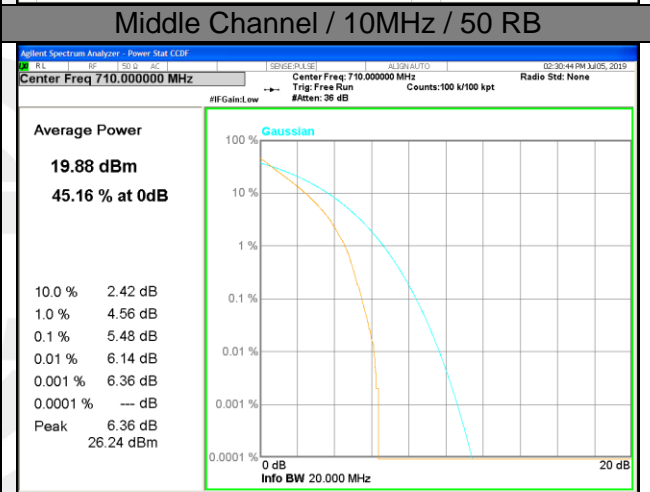

LTE band 5 /QPSK

Lowest Channel / 10MHz / 1 RB

Lowest Channel / 10MHz / 50 RB

Middle Channel / 10MHz / 1 RB

Middle Channel / 10MHz / 50 RB

Highest Channel / 10MHz / 1 RB

Highest Channel / 10MHz / 50 RB

LTE band 5

LTE band 12

LTE band 12 /QPSK

LTE band 12

LTE band 13

LTE band 13 / QPSK

LTE band 13 / 16-QAM

LTE band 17

LTE band 17 /QPSK

LTE band 17

LTE band 17 /16-QAM

Lowest Channel / 10MHz / 1 RB

Lowest Channel / 10MHz / 50 RB

Middle Channel / 10MHz / 1 RB

Middle Channel / 10MHz / 50 RB

Highest Channel / 10MHz / 1 RB

Highest Channel / 10MHz / 50 RB