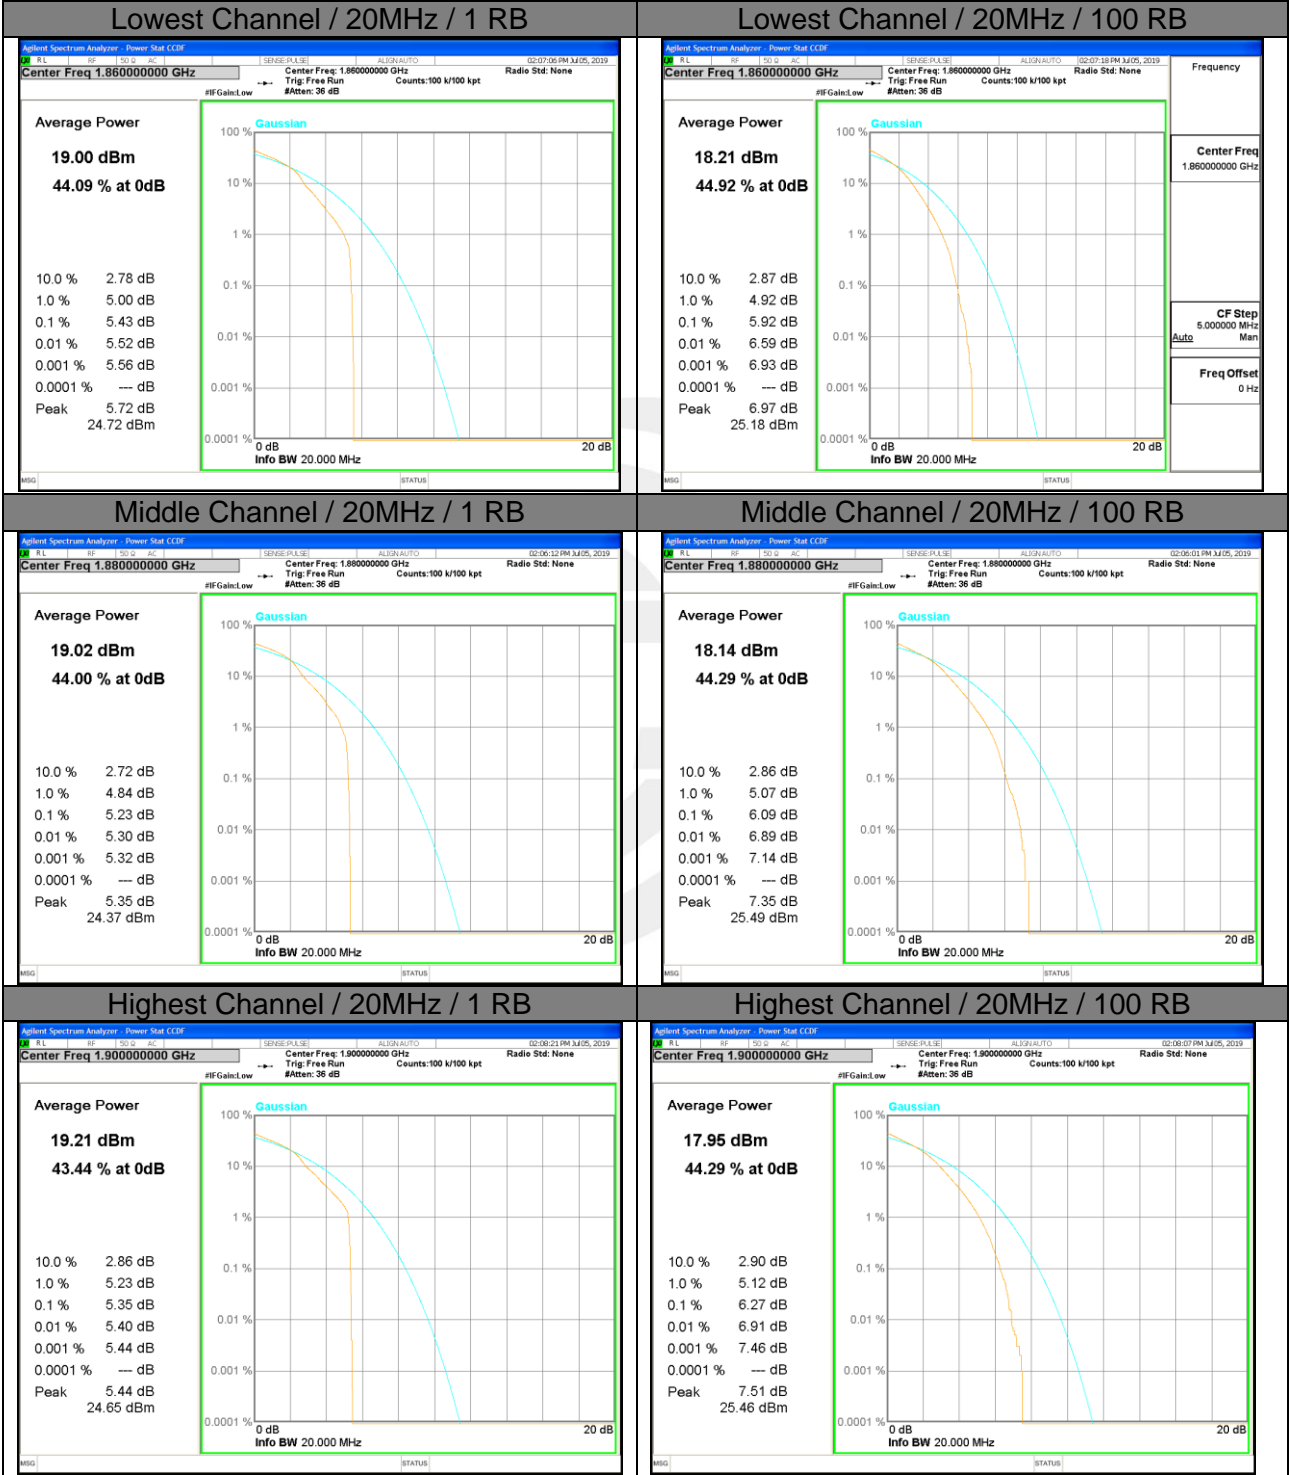

PEAK-TO-AVERAGE RADIO

LTE band 2

LTE band 2

LTE band 2 /16-QAM

LTE band 4

LTE band 4 / QPSK

LTE band 4

LTE band 5

LTE band 5 /QPSK

Lowest Channel / 10MHz / 1 RB

Lowest Channel / 10MHz / 50 RB

Middle Channel / 10MHz / 1 RB

Middle Channel / 10MHz / 50 RB

Highest Channel / 10MHz / 1 RB

Highest Channel / 10MHz / 50 RB

LTE band 5

LTE band 17

LTE band 17 /16-QAM

Lowest Channel / 10MHz / 1 RB

Lowest Channel / 10MHz / 50 RB

Middle Channel / 10MHz / 1 RB

Middle Channel / 10MHz / 50 RB

Highest Channel / 10MHz / 1 RB

Highest Channel / 10MHz / 50 RB

LTE band 25

LTE band25 /QPSK

Lowest Channel / 20MHz / 1 RB

Lowest Channel / 20MHz / 100 RB

Middle Channel / 20MHz / 1 RB

Middle Channel / 20MHz / 100 RB

Highest Channel / 20MHz / 1 RB

Highest Channel / 20MHz / 100 RB