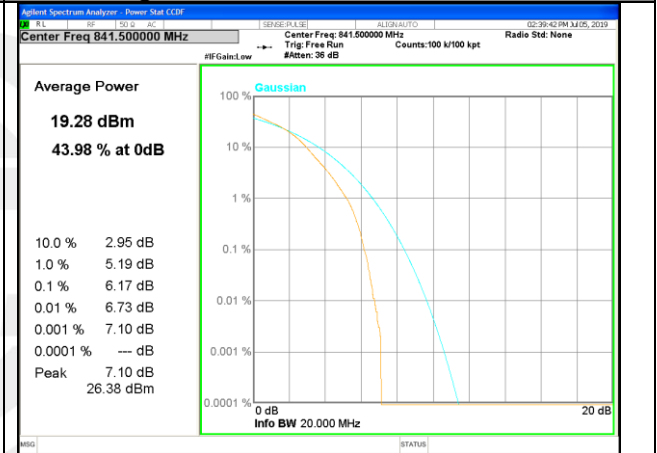

LTE band 26

LTE band26 /QPSK

LTE band 26

LTE band 26 /16-QAM

Middle Channel / 15MHz / 1 RB

Middle Channel / 15MHz / 75 RB

Highest Channel / 15MHz / 1 RB

Highest Channel / 15MHz / 75 RB