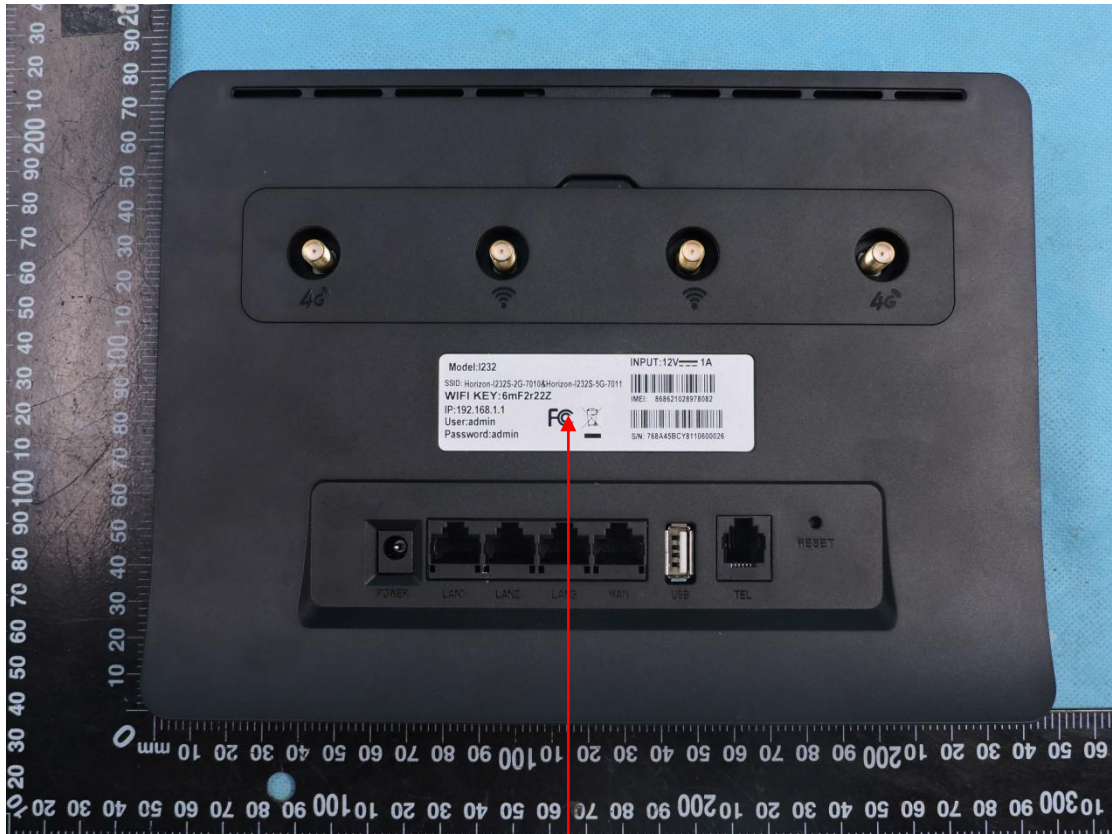

FCC Label

Model:I232	INPUT:12V === 1A
FCC ID:2ADX3I232	
SSID:Horizon-I232S-2G-XXXX&Horizon-I232S-5G-XXXX	IMEI:XXXXXXXXXXXXXXXXXX
WIFI KEY:XXXXXXXXXX	
IP:192.168.1.1	S/N:XXXXXXXXXXXXXXXXXX
User:admin	
Password:admin	
	