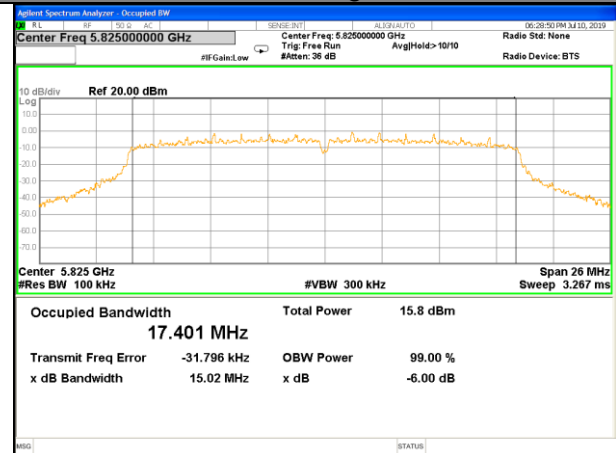

Frequency (MHz)	802.11ac(VHT80) 6dB Bandwidth(MHz)		Pass/Fail
	ANTENNA -A	ANTENNA -B	
5775	73.88	73.84	Pass

Antenna A
5.8G WIFI

5.8G WIFI

W58_11a20_Lower_6BW

W58_11a20_Middle_6BW

W58_11a20_Higher_6BW

W58_11n20_Lower_6BW

W58_11n20_Middle_6BW

W58_11n20_Higher_6BW

5.8G WIFI

5.8G WIFI

W58_11n40_Lower_6BW

W58_11n40_Higher_6BW

W58_11ac20_Lower_6BW

W58_11ac20_Middle_6BW