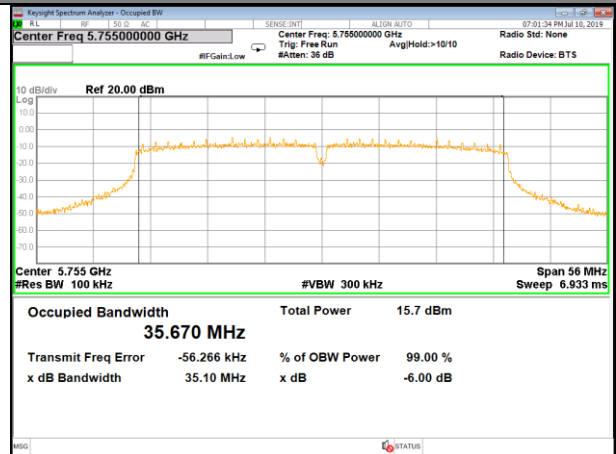

Frequency (MHz)	802.11ac(VHT80) 6dB Bandwidth(MHz)		Pass/Fail
	ANTENNA -A	ANTENNA -B	
5775	73.88	73.84	Pass

Antenna A
5.8G WIFI

5.8G WIFI

W58_11a20_Lower_6BW

W58_11a20_Middle_6BW

W58_11a20_Higher_6BW

W58_11n20_Lower_6BW

W58_11n20_Middle_6BW

W58_11n20_Higher_6BW

5.8G WIFI

5.8G WIFI

W58_11n40_Lower_6BW

W58_11n40_Higher_6BW

W58_11ac20_Lower_6BW

W58_11ac20_Middle_6BW

W58_11ac20_Higher_6BW

W58_11ac40_Lower_6BW

5.8G WIFI

5.8G WIFI

W58_11ac40_Higher_6BW

W58_11ac80_6_Bandwidth_5775M