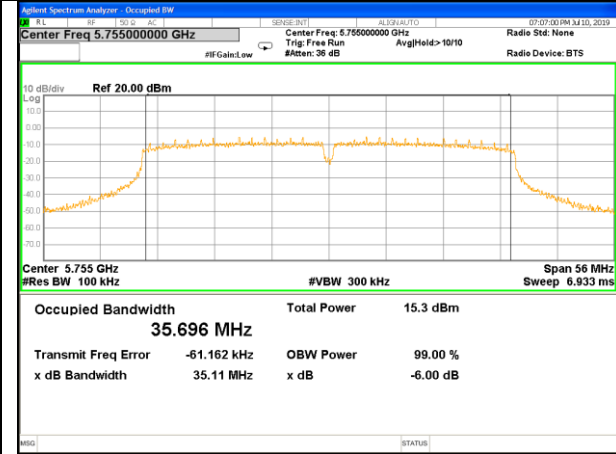

Frequency (MHz)	802.11ac(VHT80) 6dB Bandwidth(MHz)		Pass/Fail
	ANTENNA -A	ANTENNA -B	
5775	73.88	73.84	Pass

Antenna A
5.8G WIFI

5.8G WIFI

W58_11a20_Lower_6BW

W58_11a20_Middle_6BW

W58_11a20_Higher_6BW

W58_11n20_Lower_6BW

W58_11n20_Middle_6BW

W58_11n20_Higher_6BW

5.8G WIFI

5.8G WIFI

W58_11n40_Lower_6BW

W58_11n40_Higher_6BW

W58_11ac20_Lower_6BW

W58_11ac20_Middle_6BW

W58_11ac20_Higher_6BW

W58_11ac40_Lower_6BW

5.8G WIFI

5.8G WIFI

W58_11ac40_Higher_6BW

W58_11ac80_6_Bandwidth_5775M