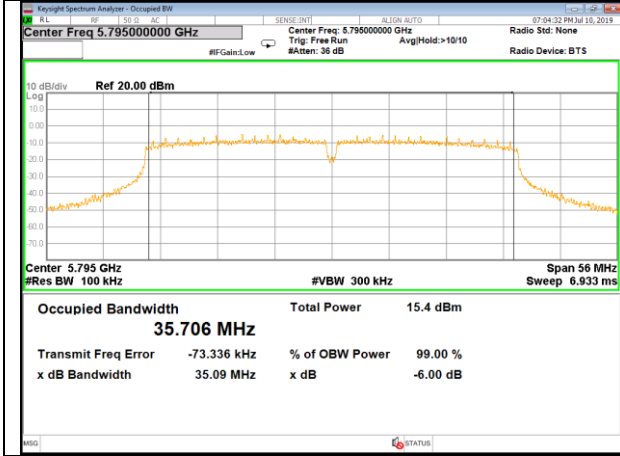

W58_11ac20_Higher_6BW

W58_11ac40_Lower_6BW

5.8G WIFI

5.8G WIFI

W58_11ac40_Higher_6BW

W58_11ac80_6_Bandwidth_5775M