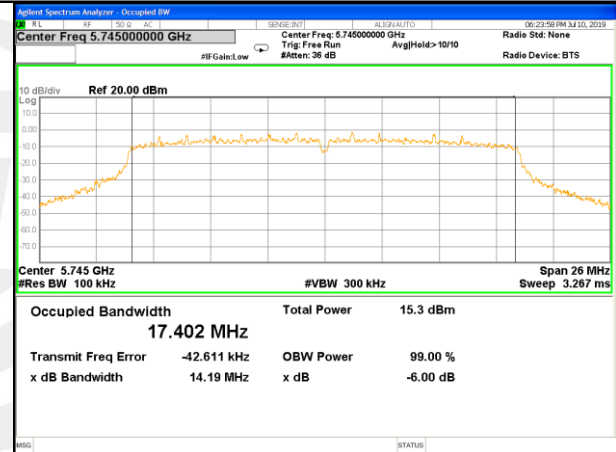

Frequency (MHz)	802.11ac(VHT80) 6dB Bandwidth(MHz)		Pass/Fail
	ANTENNA -A	ANTENNA -B	
5775	73.88	73.84	Pass

Antenna A
5.8G WIFI

5.8G WIFI

W58_11a20_Lower_6BW

W58_11a20_Middle_6BW

W58_11a20_Higher_6BW

W58_11n20_Lower_6BW

W58_11n20_Middle_6BW

W58_11n20_Higher_6BW

5.8G WIFI

5.8G WIFI

W58_11n40_Lower_6BW

W58_11n40_Higher_6BW

W58_11ac20_Lower_6BW

W58_11ac20_Middle_6BW