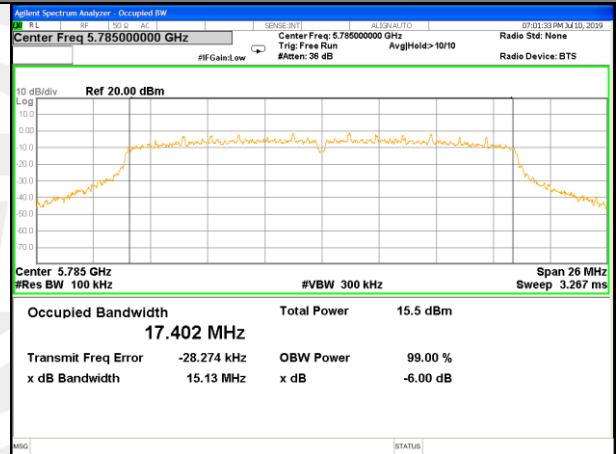

Frequency (MHz)	802.11ac(VHT80) 6dB Bandwidth(MHz)		Pass/Fail
	ANTENNA -A	ANTENNA -B	
5775	73.88	73.84	Pass

Antenna A
5.8G WIFI

5.8G WIFI

W58_11a20_Lower_6BW

W58_11a20_Middle_6BW

W58_11a20_Higher_6BW

W58_11n20_Lower_6BW

W58_11n20_Middle_6BW

W58_11n20_Higher_6BW

5.8G WIFI

5.8G WIFI

W58_11n40_Lower_6BW

W58_11n40_Higher_6BW

W58_11ac20_Lower_6BW

W58_11ac20_Middle_6BW

W58_11ac20_Higher_6BW

W58_11ac40_Lower_6BW

5.8G WIFI

5.8G WIFI

W58_11ac40_Higher_6BW

W58_11ac80_6_Bandwidth_5775M