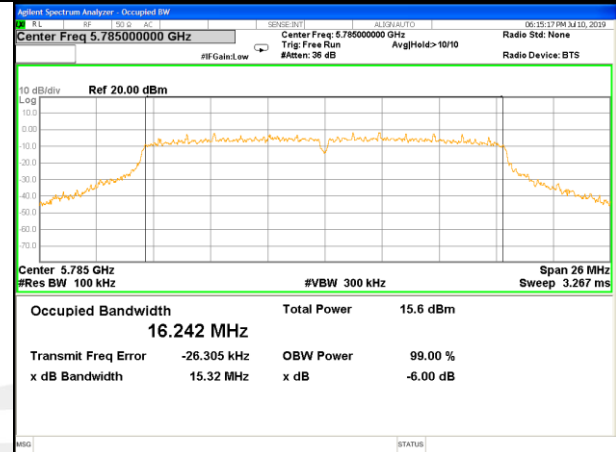

Frequency (MHz)	802.11ac(VHT80) 6dB Bandwidth(MHz)		Pass/Fail
	ANTENNA -A	ANTENNA -B	
5775	73.88	73.84	Pass

Antenna A
5.8G WIFI

5.8G WIFI

W58_11a20_Lower_6BW

W58_11a20_Middle_6BW

W58_11a20_Higher_6BW

W58_11n20_Lower_6BW

W58_11n20_Middle_6BW

W58_11n20_Higher_6BW

5.8G WIFI

5.8G WIFI

W58_11n40_Lower_6BW

W58_11n40_Higher_6BW

W58_11ac20_Lower_6BW

W58_11ac20_Middle_6BW