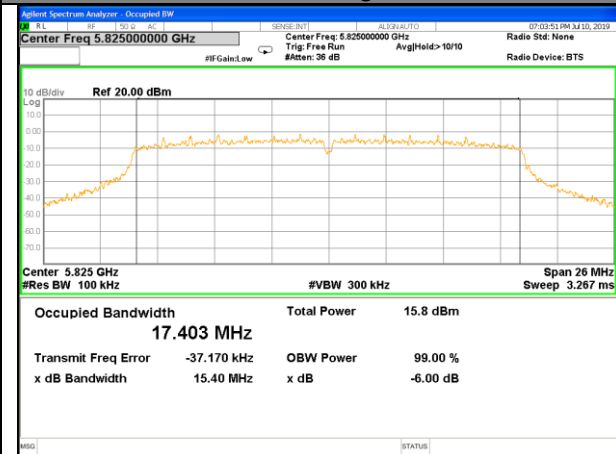

Frequency (MHz)	802.11ac(VHT80) 6dB Bandwidth(MHz)		Pass/Fail
	ANTENNA -A	ANTENNA -B	
5775	73.88	73.84	Pass

Antenna A
5.8G WIFI

5.8G WIFI

W58_11a20_Lower_6BW

W58_11a20_Middle_6BW

W58_11a20_Higher_6BW

W58_11n20_Lower_6BW

W58_11n20_Middle_6BW

W58_11n20_Higher_6BW

5.8G WIFI

5.8G WIFI

W58_11n40_Lower_6BW

W58_11n40_Higher_6BW

W58_11ac20_Lower_6BW

W58_11ac20_Middle_6BW

W58_11ac20_Higher_6BW

W58_11ac40_Lower_6BW

5.8G WIFI

5.8G WIFI

W58_11ac40_Higher_6BW

W58_11ac80_6_Bandwidth_5775M