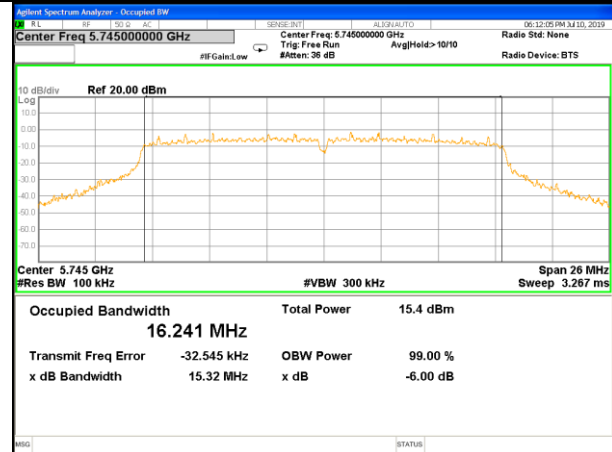

Frequency (MHz)	802.11ac(VHT20) 6dB Bandwidth(MHz)		Pass/Fail
	ANTENNA -A	ANTENNA -B	
5745	15.40	15.38	Pass
5785	15.13	15.10	Pass
5825	15.40	15.40	Pass

Frequency (MHz)	802.11ac(VHT40) 6dB Bandwidth(MHz)		Pass/Fail
	ANTENNA -A	ANTENNA -B	
5755	35.10	35.09	Pass
5795	35.09	35.04	Pass

Frequency (MHz)	802.11ac(VHT80) 6dB Bandwidth(MHz)		Pass/Fail
	ANTENNA -A	ANTENNA -B	
5775	73.88	73.84	Pass

Antenna A
5.8G WIFI

5.8G WIFI

W58_11a20_Lower_6BW

W58_11a20_Middle_6BW

W58_11a20_Higher_6BW

W58_11n20_Lower_6BW