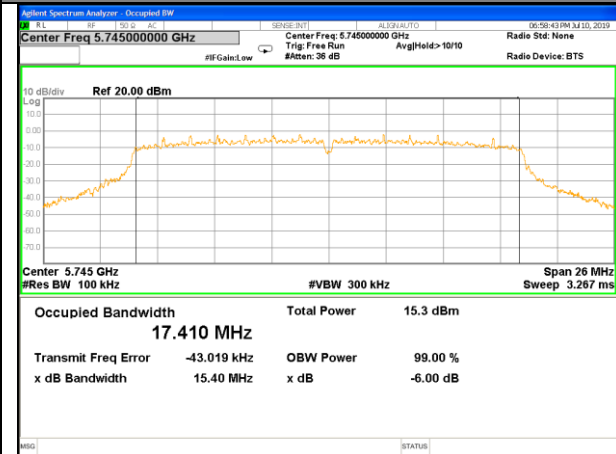

Frequency (MHz)	802.11ac(VHT80) 6dB Bandwidth(MHz)		Pass/Fail
	ANTENNA -A	ANTENNA -B	
5775	73.88	73.84	Pass

Antenna A
5.8G WIFI

5.8G WIFI

W58_11a20_Lower_6BW

W58_11a20_Middle_6BW

W58_11a20_Higher_6BW

W58_11n20_Lower_6BW

W58_11n20_Middle_6BW

W58_11n20_Higher_6BW

5.8G WIFI

5.8G WIFI

W58_11n40_Lower_6BW

W58_11n40_Higher_6BW

W58_11ac20_Lower_6BW

W58_11ac20_Middle_6BW

W58_11ac20_Higher_6BW

W58_11ac40_Lower_6BW

5.8G WIFI

5.8G WIFI

W58_11ac40_Higher_6BW

W58_11ac80_6_Bandwidth_5775M