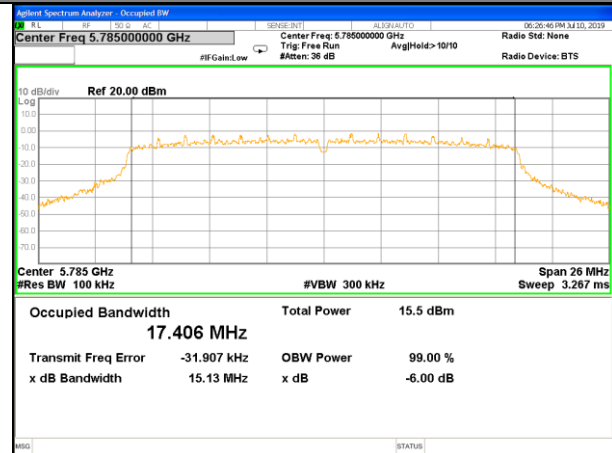

Frequency (MHz)	802.11ac(VHT80) 6dB Bandwidth(MHz)		Pass/Fail
	ANTENNA -A	ANTENNA -B	
5775	73.88	73.84	Pass

Antenna A
5.8G WIFI

5.8G WIFI

W58_11a20_Lower_6BW

W58_11a20_Middle_6BW

W58_11a20_Higher_6BW

W58_11n20_Lower_6BW

W58_11n20_Middle_6BW

W58_11n20_Higher_6BW

5.8G WIFI

5.8G WIFI

W58_11n40_Lower_6BW

W58_11n40_Higher_6BW

W58_11ac20_Lower_6BW

W58_11ac20_Middle_6BW