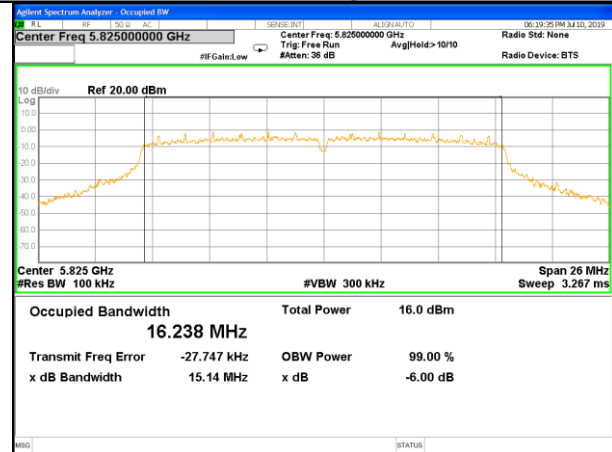

Frequency (MHz)	802.11ac(VHT80) 6dB Bandwidth(MHz)		Pass/Fail
	ANTENNA -A	ANTENNA -B	
5775	73.88	73.84	Pass

Antenna A
5.8G WIFI

5.8G WIFI

W58_11a20_Lower_6BW

W58_11a20_Middle_6BW

W58_11a20_Higher_6BW

W58_11n20_Lower_6BW

W58_11n20_Middle_6BW

W58_11n20_Higher_6BW

5.8G WIFI

5.8G WIFI

W58_11n40_Lower_6BW

W58_11n40_Higher_6BW

W58_11ac20_Lower_6BW

W58_11ac20_Middle_6BW