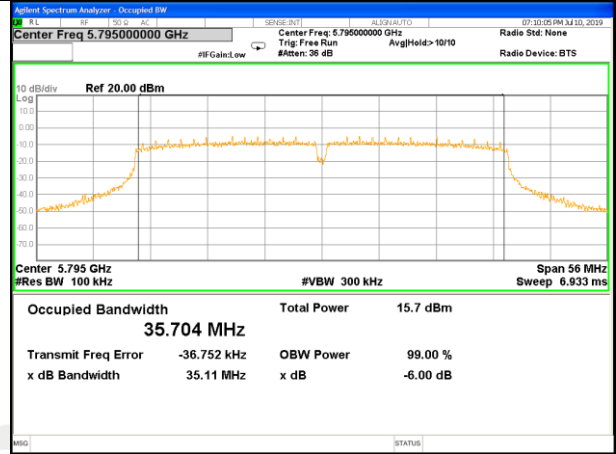

Frequency (MHz)	802.11ac(VHT80) 6dB Bandwidth(MHz)		Pass/Fail
	ANTENNA -A	ANTENNA -B	
5775	73.88	73.84	Pass

Antenna A
5.8G WIFI

5.8G WIFI

W58_11a20_Lower_6BW

W58_11a20_Middle_6BW

W58_11a20_Higher_6BW

W58_11n20_Lower_6BW

W58_11n20_Middle_6BW

W58_11n20_Higher_6BW

5.8G WIFI

5.8G WIFI

W58_11n40_Lower_6BW

W58_11n40_Higher_6BW

W58_11ac20_Lower_6BW

W58_11ac20_Middle_6BW

W58_11ac20_Higher_6BW

W58_11ac40_Lower_6BW

5.8G WIFI

5.8G WIFI

W58_11ac40_Higher_6BW

W58_11ac80_6_Bandwidth_5775M