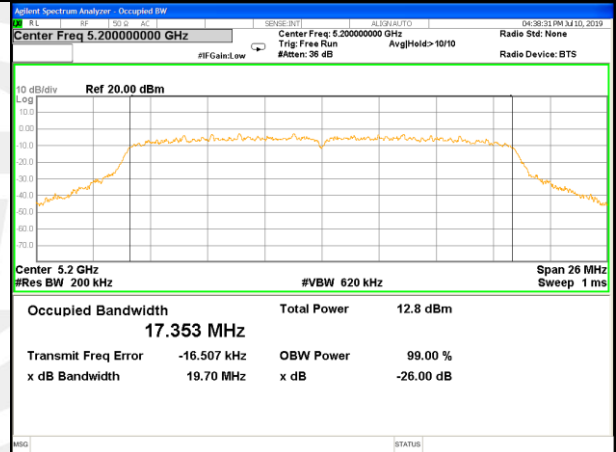

Frequency (MHz)	802.11ac(VHT80) 99% Bandwidth(MHz)		Pass/Fail
	ANTENNA -A	ANTENNA -B	
5775	74.939	74.914	Pass

Antenna A  
5.2G WIFI

5.2G WIFI

W52\_11a20\_Lower\_26BW and 99%

W52\_11a20\_Middle\_26BW and 99%

W52\_11a20\_Higher\_26BW and 99%

W52\_11n20\_Lower\_26BW and 99%

W52\_11n20\_Middle\_26BW and 99%

W52\_11n20\_Higher\_26BW and 99%

5.2G WIFI

5.2G WIFI

W52\_11n40\_Lower\_26BW and 99%

W52\_11n40\_Higher\_26BW and 99%

W52\_11ac20\_Lower\_26BW and 99%

W52\_11ac20\_Middle\_26BW and 99%

W52\_11ac20\_Higher\_26BW and 99%

W52\_11ac40\_Lower\_26BW and 99%

5.2G WIFI

5.2G WIFI

W52\_11ac40\_Higher\_26BW and 99%

W52\_11ac80\_CH42(5210MHz)\_26BW and 99%