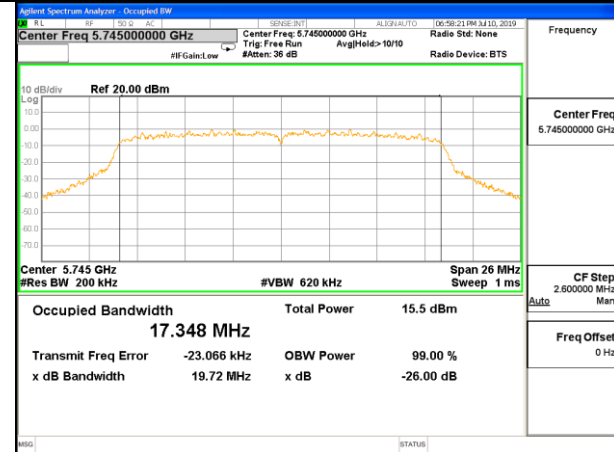

WLAN-2

WLAN-2

W58\_11a20\_Lower\_26BW and 99%

W58\_11a20\_Middle\_26BW and 99%

W58\_11a20\_Higher\_26BW and 99%

W58\_11n20\_Lower\_26BW and 99%

W58\_11n20\_Middle\_26BW and 99%

W58\_11n20\_Higher\_26BW and 99%

WLAN-2

WLAN-2

W58\_11n40\_Lower\_26BW and 99%

W58\_11n40\_Higher\_26BW and 99%

W58\_11ac20\_Lower\_26BW and 99%

W58\_11ac20\_Middle\_26BW and 99%

W58\_11ac20\_Higher\_26BW and 99%

W58\_11ac40\_Lower\_26BW and 99%

WLAN-2

WLAN-2

W58\_11ac40\_Higher\_26BW and 99%

W58\_11ac80\_26BW\_99%\_Bandwidth\_5775M