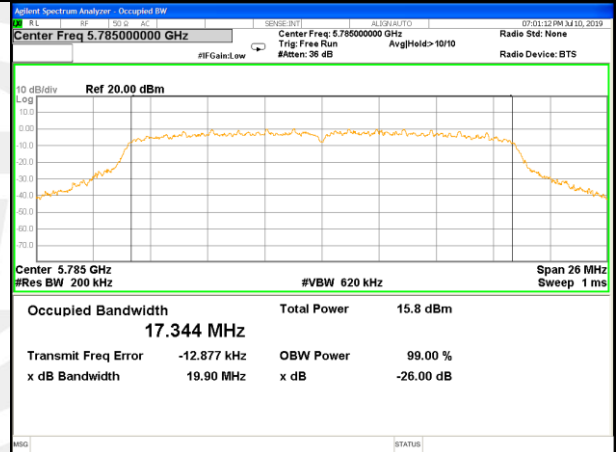

WLAN-2

WLAN-2

W58\_11a20\_Lower\_26BW and 99%

W58\_11a20\_Middle\_26BW and 99%

W58\_11a20\_Higher\_26BW and 99%

W58\_11n20\_Lower\_26BW and 99%

W58\_11n20\_Middle\_26BW and 99%

W58\_11n20\_Higher\_26BW and 99%

WLAN-2

WLAN-2

W58\_11n40\_Lower\_26BW and 99%

W58\_11n40\_Higher\_26BW and 99%

W58\_11ac20\_Lower\_26BW and 99%

W58\_11ac20\_Middle\_26BW and 99%

W58\_11ac20\_Higher\_26BW and 99%

W58\_11ac40\_Lower\_26BW and 99%

WLAN-2

WLAN-2

W58\_11ac40\_Higher\_26BW and 99%

W58\_11ac80\_26BW\_99%\_Bandwidth\_5775M