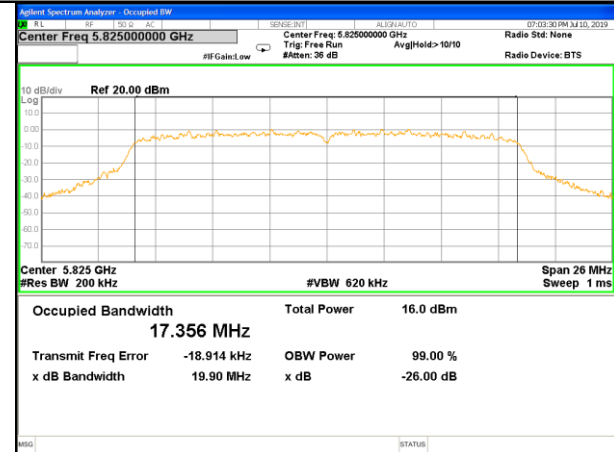

WLAN-2

WLAN-2

W58\_11a20\_Lower\_26BW and 99%

W58\_11a20\_Middle\_26BW and 99%

W58\_11a20\_Higher\_26BW and 99%

W58\_11n20\_Lower\_26BW and 99%

W58\_11n20\_Middle\_26BW and 99%

W58\_11n20\_Higher\_26BW and 99%

WLAN-2

WLAN-2

W58\_11n40\_Lower\_26BW and 99%

W58\_11n40\_Higher\_26BW and 99%

W58\_11ac20\_Lower\_26BW and 99%

W58\_11ac20\_Middle\_26BW and 99%

W58\_11ac20\_Higher\_26BW and 99%

W58\_11ac40\_Lower\_26BW and 99%

WLAN-2

WLAN-2

W58\_11ac40\_Higher\_26BW and 99%

W58\_11ac80\_26BW\_99%\_Bandwidth\_5775M