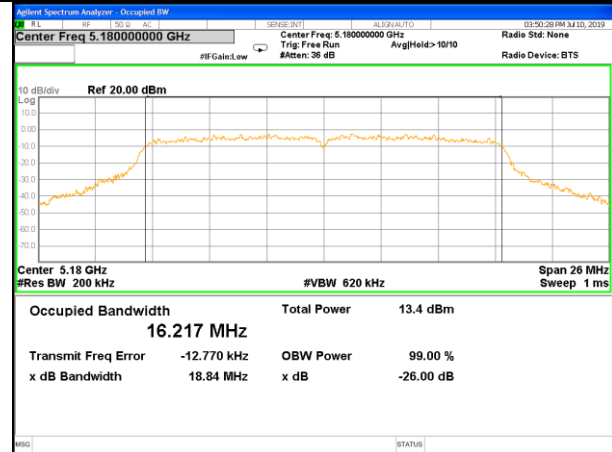

Frequency (MHz)	802.11ac(VHT20) 99% Bandwidth(MHz)		Pass/Fail
	ANTENNA -A	ANTENNA -B	
5745	17.348	17.339	Pass
5785	17.344	17.297	Pass
5825	17.356	17.328	Pass

Frequency (MHz)	802.11ac(VHT40) 99% Bandwidth(MHz)		Pass/Fail
	ANTENNA -A	ANTENNA -B	
5755	35.715	35.669	Pass
5795	35.720	35.712	Pass

Frequency (MHz)	802.11ac(VHT80) 99% Bandwidth(MHz)		Pass/Fail
	ANTENNA -A	ANTENNA -B	
5775	74.939	74.914	Pass

Antenna A  
5.2G WIFI

5.2G WIFI

W52\_11a20\_Lower\_26BW and 99%

W52\_11a20\_Middle\_26BW and 99%