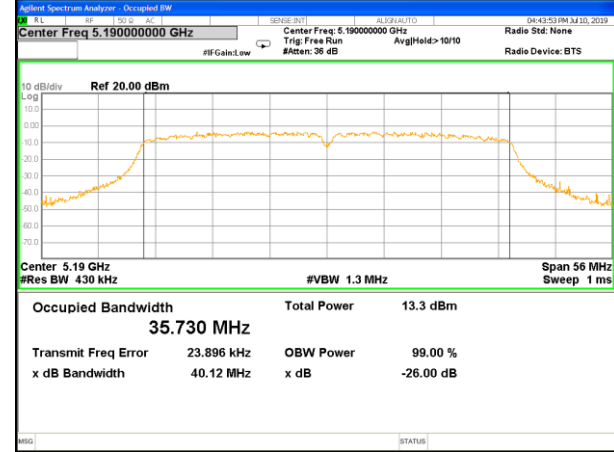

Frequency (MHz)	802.11ac(VHT80) 99% Bandwidth(MHz)		Pass/Fail
	ANTENNA -A	ANTENNA -B	
5775	74.939	74.914	Pass

Antenna A  
5.2G WIFI

5.2G WIFI

W52\_11a20\_Lower\_26BW and 99%

W52\_11a20\_Middle\_26BW and 99%

W52\_11a20\_Higher\_26BW and 99%

W52\_11n20\_Lower\_26BW and 99%

W52\_11n20\_Middle\_26BW and 99%

W52\_11n20\_Higher\_26BW and 99%

5.2G WIFI

5.2G WIFI

W52\_11n40\_Lower\_26BW and 99%

W52\_11n40\_Higher\_26BW and 99%

W52\_11ac20\_Lower\_26BW and 99%

W52\_11ac20\_Middle\_26BW and 99%

W52\_11ac20\_Higher\_26BW and 99%

W52\_11ac40\_Lower\_26BW and 99%

5.2G WIFI

5.2G WIFI

W52\_11ac40\_Higher\_26BW and 99%

W52\_11ac80\_CH42(5210MHz)\_26BW and 99%