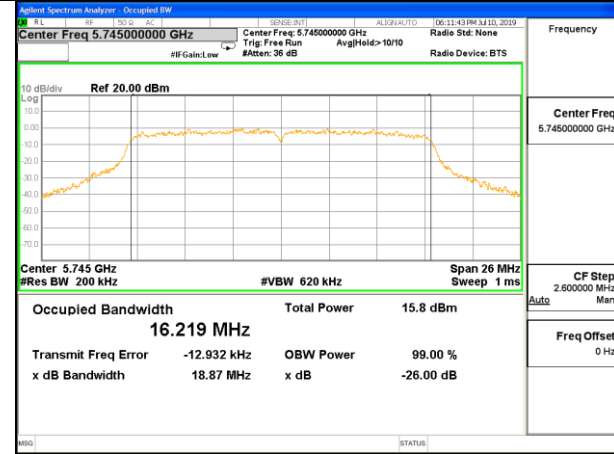

W52\_11ac20\_Lower\_26BW and 99%

W52\_11ac20\_Middle\_26BW and 99%

W52\_11ac20\_Higher\_26BW and 99%

W52\_11ac40\_Lower\_26BW and 99%

5.2G WIFI

5.2G WIFI

W52\_11ac40\_Higher\_26BW and 99%

W52\_11ac80\_CH42(5210MHz)\_26BW and 99%

WLAN-2

WLAN-2

W58\_11a20\_Lower\_26BW and 99%

W58\_11a20\_Middle\_26BW and 99%

W58\_11a20\_Higher\_26BW and 99%

W58\_11n20\_Lower\_26BW and 99%

W58\_11n20\_Middle\_26BW and 99%

W58\_11n20\_Higher\_26BW and 99%