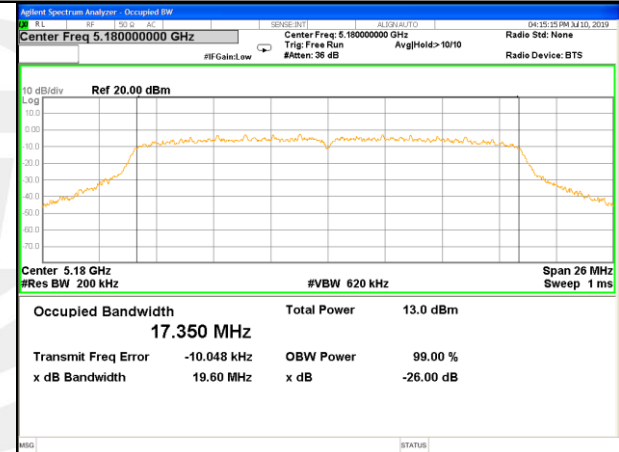

Frequency (MHz)	802.11ac(VHT80) 99% Bandwidth(MHz)		Pass/Fail
	ANTENNA -A	ANTENNA -B	
5775	74.939	74.914	Pass

Antenna A  
5.2G WIFI

5.2G WIFI

W52\_11a20\_Lower\_26BW and 99%

W52\_11a20\_Middle\_26BW and 99%

W52\_11a20\_Higher\_26BW and 99%

W52\_11n20\_Lower\_26BW and 99%

W52\_11n20\_Middle\_26BW and 99%

W52\_11n20\_Higher\_26BW and 99%

5.2G WIFI

5.2G WIFI

W52\_11n40\_Lower\_26BW and 99%

W52\_11n40\_Higher\_26BW and 99%