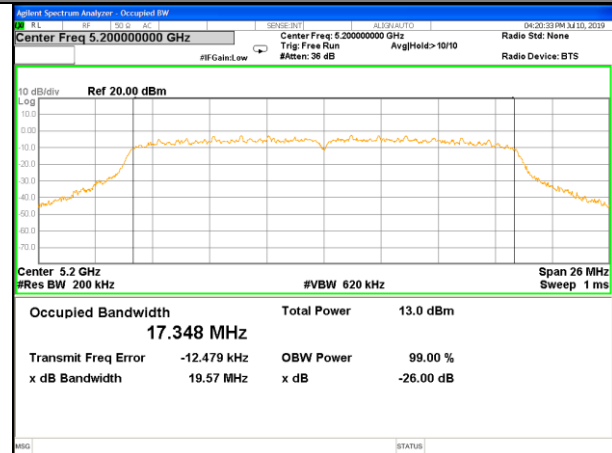

Frequency (MHz)	802.11ac(VHT80) 99% Bandwidth(MHz)		Pass/Fail
	ANTENNA -A	ANTENNA -B	
5775	74.939	74.914	Pass

Antenna A  
5.2G WIFI

5.2G WIFI

W52\_11a20\_Lower\_26BW and 99%

W52\_11a20\_Middle\_26BW and 99%

W52\_11a20\_Higher\_26BW and 99%

W52\_11n20\_Lower\_26BW and 99%

W52\_11n20\_Middle\_26BW and 99%

W52\_11n20\_Higher\_26BW and 99%

5.2G WIFI

5.2G WIFI

W52\_11n40\_Lower\_26BW and 99%

W52\_11n40\_Higher\_26BW and 99%