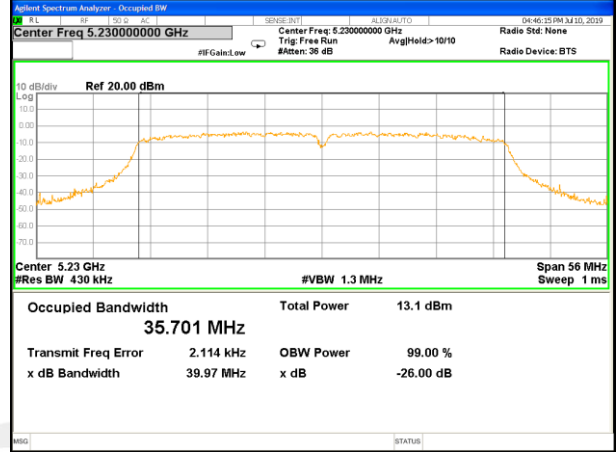

Frequency (MHz)	802.11ac(VHT80) 99% Bandwidth(MHz)		Pass/Fail
	ANTENNA -A	ANTENNA -B	
5775	74.939	74.914	Pass

Antenna A  
5.2G WIFI

5.2G WIFI

W52\_11a20\_Lower\_26BW and 99%

W52\_11a20\_Middle\_26BW and 99%

W52\_11a20\_Higher\_26BW and 99%

W52\_11n20\_Lower\_26BW and 99%

W52\_11n20\_Middle\_26BW and 99%

W52\_11n20\_Higher\_26BW and 99%

5.2G WIFI

5.2G WIFI

W52\_11n40\_Lower\_26BW and 99%

W52\_11n40\_Higher\_26BW and 99%

W52\_11ac20\_Lower\_26BW and 99%

W52\_11ac20\_Middle\_26BW and 99%

W52\_11ac20\_Higher\_26BW and 99%

W52\_11ac40\_Lower\_26BW and 99%

5.2G WIFI

5.2G WIFI

W52\_11ac40\_Higher\_26BW and 99%

W52\_11ac80\_CH42(5210MHz)\_26BW and 99%