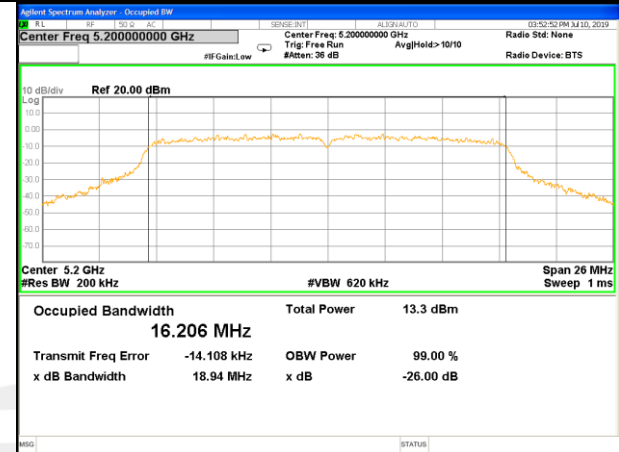

Frequency (MHz)	802.11ac(VHT80) 99% Bandwidth(MHz)		Pass/Fail
	ANTENNA -A	ANTENNA -B	
5775	74.939	74.914	Pass

Antenna A  
5.2G WIFI

5.2G WIFI

W52\_11a20\_Lower\_26BW and 99%

W52\_11a20\_Middle\_26BW and 99%

W52\_11a20\_Higher\_26BW and 99%

W52\_11n20\_Lower\_26BW and 99%

W52\_11n20\_Middle\_26BW and 99%

W52\_11n20\_Higher\_26BW and 99%

5.2G WIFI

5.2G WIFI

W52\_11n40\_Lower\_26BW and 99%

W52\_11n40\_Higher\_26BW and 99%