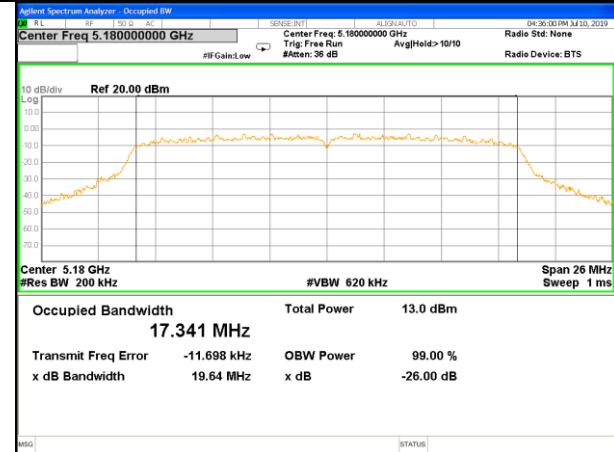

Frequency (MHz)	802.11ac(VHT80) 99% Bandwidth(MHz)		Pass/Fail
	ANTENNA -A	ANTENNA -B	
5775	74.939	74.914	Pass

Antenna A  
5.2G WIFI

5.2G WIFI

W52\_11a20\_Lower\_26BW and 99%

W52\_11a20\_Middle\_26BW and 99%

W52\_11a20\_Higher\_26BW and 99%

W52\_11n20\_Lower\_26BW and 99%

W52\_11n20\_Middle\_26BW and 99%

W52\_11n20\_Higher\_26BW and 99%

5.2G WIFI

5.2G WIFI

W52\_11n40\_Lower\_26BW and 99%

W52\_11n40\_Higher\_26BW and 99%

W52\_11ac20\_Lower\_26BW and 99%

W52\_11ac20\_Middle\_26BW and 99%

W52\_11ac20\_Higher\_26BW and 99%

W52\_11ac40\_Lower\_26BW and 99%

5.2G WIFI

5.2G WIFI

W52\_11ac40\_Higher\_26BW and 99%

W52\_11ac80\_CH42(5210MHz)\_26BW and 99%