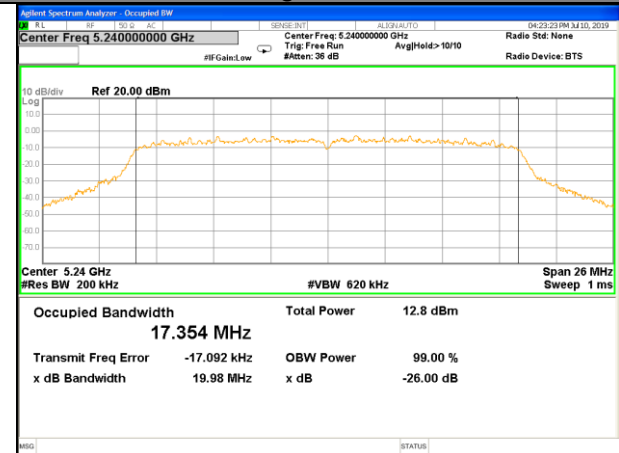

Frequency (MHz)	802.11ac(VHT80) 99% Bandwidth(MHz)		Pass/Fail
	ANTENNA -A	ANTENNA -B	
5775	74.939	74.914	Pass

Antenna A  
5.2G WIFI

5.2G WIFI

W52\_11a20\_Lower\_26BW and 99%

W52\_11a20\_Middle\_26BW and 99%

W52\_11a20\_Higher\_26BW and 99%

W52\_11n20\_Lower\_26BW and 99%

W52\_11n20\_Middle\_26BW and 99%

W52\_11n20\_Higher\_26BW and 99%

5.2G WIFI

5.2G WIFI

W52\_11n40\_Lower\_26BW and 99%

W52\_11n40\_Higher\_26BW and 99%

W52\_11ac20\_Lower\_26BW and 99%

W52\_11ac20\_Middle\_26BW and 99%

W52\_11ac20\_Higher\_26BW and 99%

W52\_11ac40\_Lower\_26BW and 99%

5.2G WIFI

5.2G WIFI

W52\_11ac40\_Higher\_26BW and 99%

W52\_11ac80\_CH42(5210MHz)\_26BW and 99%