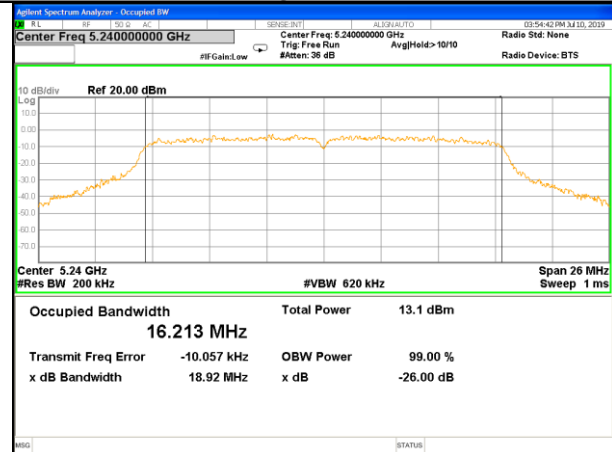

Frequency (MHz)	802.11ac(VHT80) 99% Bandwidth(MHz)		Pass/Fail
	ANTENNA -A	ANTENNA -B	
5775	74.939	74.914	Pass

Antenna A  
5.2G WIFI

5.2G WIFI

W52\_11a20\_Lower\_26BW and 99%

W52\_11a20\_Middle\_26BW and 99%

W52\_11a20\_Higher\_26BW and 99%

W52\_11n20\_Lower\_26BW and 99%

W52\_11n20\_Middle\_26BW and 99%

W52\_11n20\_Higher\_26BW and 99%

5.2G WIFI

5.2G WIFI

W52\_11n40\_Lower\_26BW and 99%

W52\_11n40\_Higher\_26BW and 99%