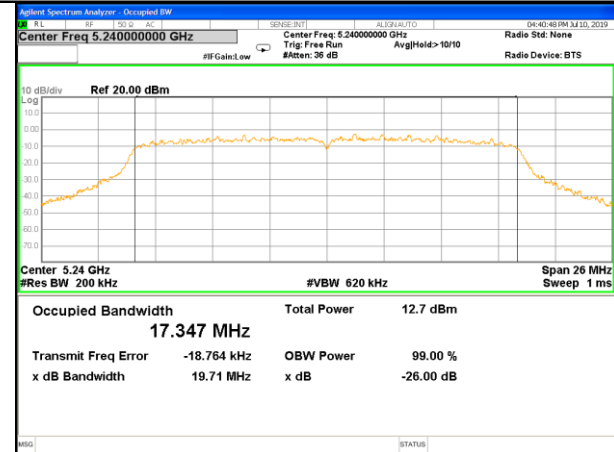

Frequency (MHz)	802.11ac(VHT80) 99% Bandwidth(MHz)		Pass/Fail
	ANTENNA -A	ANTENNA -B	
5775	74.939	74.914	Pass

Antenna A  
5.2G WIFI

5.2G WIFI

W52\_11a20\_Lower\_26BW and 99%

W52\_11a20\_Middle\_26BW and 99%

W52\_11a20\_Higher\_26BW and 99%

W52\_11n20\_Lower\_26BW and 99%

W52\_11n20\_Middle\_26BW and 99%

W52\_11n20\_Higher\_26BW and 99%

5.2G WIFI

5.2G WIFI

W52\_11n40\_Lower\_26BW and 99%

W52\_11n40\_Higher\_26BW and 99%

W52\_11ac20\_Lower\_26BW and 99%

W52\_11ac20\_Middle\_26BW and 99%

W52\_11ac20\_Higher\_26BW and 99%

W52\_11ac40\_Lower\_26BW and 99%

5.2G WIFI

5.2G WIFI

W52\_11ac40\_Higher\_26BW and 99%

W52\_11ac80\_CH42(5210MHz)\_26BW and 99%