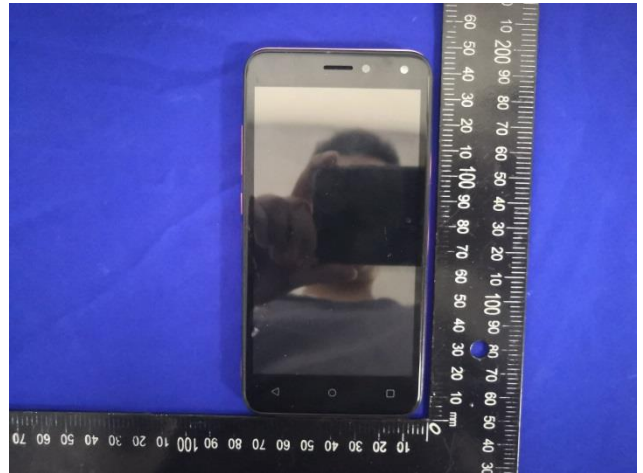

# EUT Photos (Model: A9)

## Body

Front side (10mm)

Back side(10mm)

Top side(10mm)

Left side(10mm)

Right side(10mm)