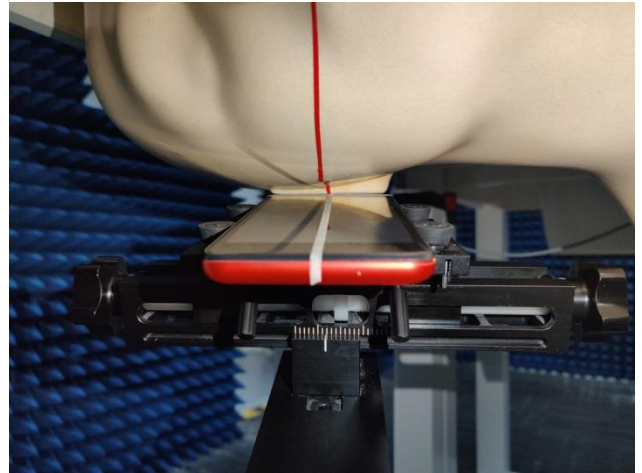

Right Tilted