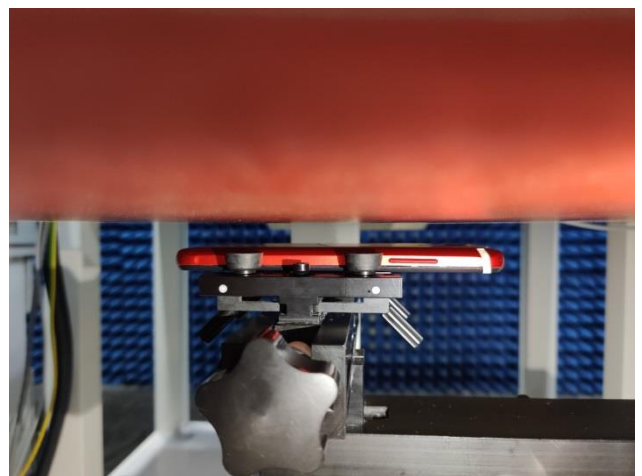

# SAR Test Setup Photos

## Head

Right Cheek

Right Tilted

Left Cheek

Left Tilted

## Body

Front side (10mm)

Back side(10mm)

Top side(10mm)

Left side(10mm)

Right side(10mm)

## EUT holder Perturbation Evaluation Test Setup Photos

DUT with device holder (DUT direct contact with the phantom)

DUT without device holder (DUT direct contact with the phantom)