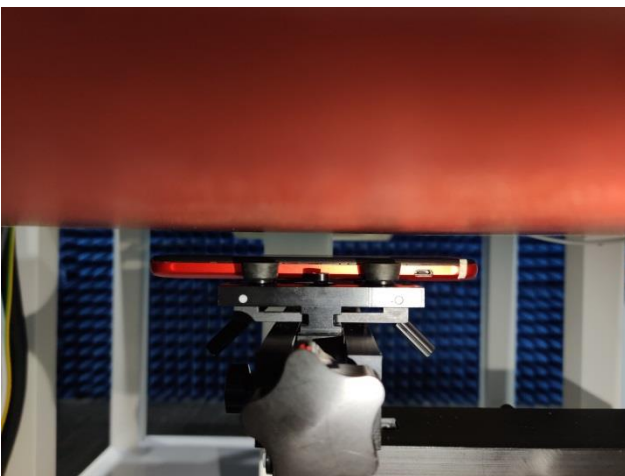

# SAR Test Setup Photos

## Head

Right Cheek

Right Tilted

Left Cheek

Left Tilted

## Body

Front side (10mm)

Back side(10mm)

Top side(10mm)

Left side(10mm)

Right side(10mm)

## EUT holder Perturbation Evaluation Test Setup Photos

DUT with device holder (DUT direct contact with the phantom)

DUT without device holder (DUT direct contact with the phantom)