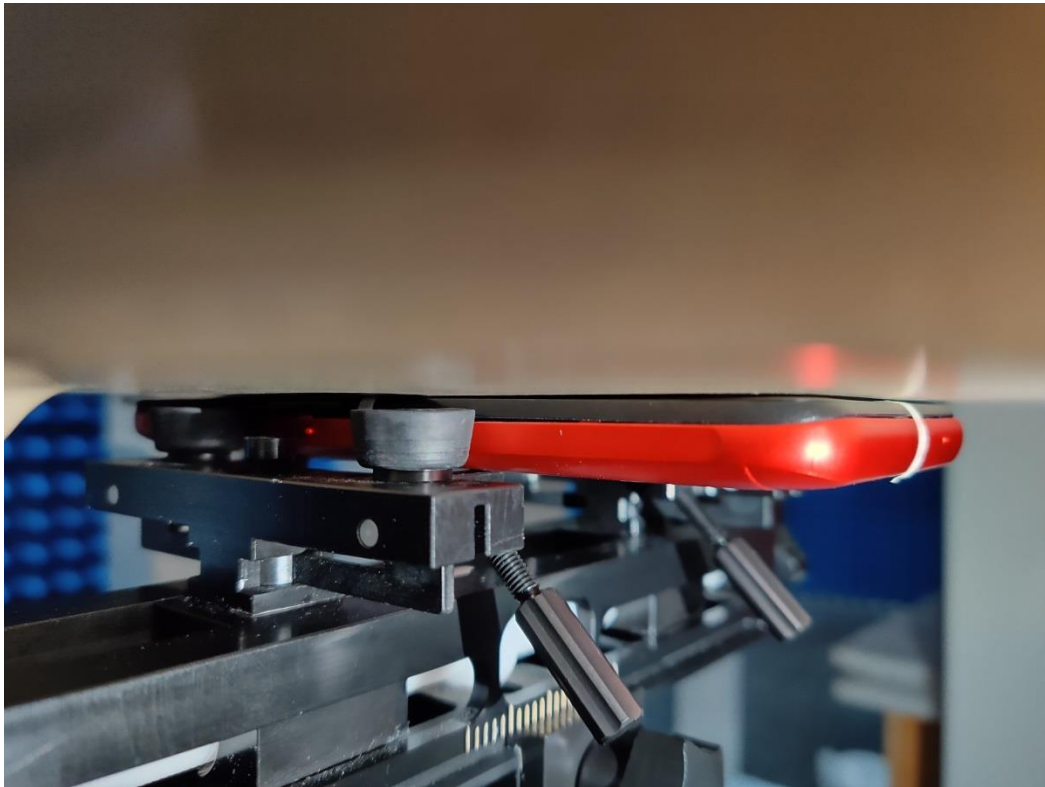

## Body

Front side (10mm)

Back side(10mm)

Top side(10mm)

Left side(10mm)

Right side(10mm)

## EUT holder Perturbation Evaluation Test Setup Photos

DUT with device holder (DUT direct contact with the phantom)

DUT without device holder (DUT direct contact with the phantom)