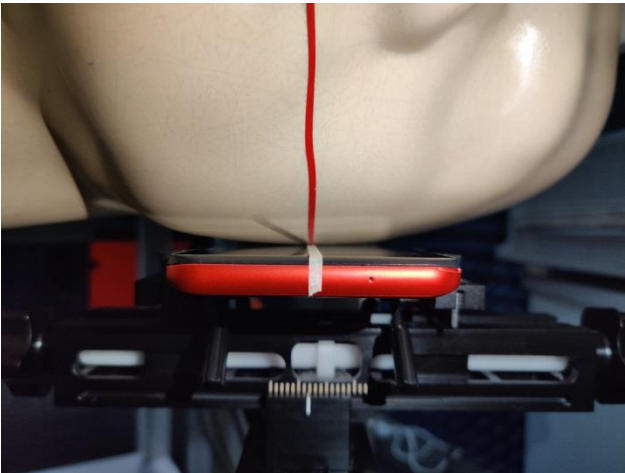

# SAR Test Setup Photos

## Head

Right Cheek

Right Tilted

Left Cheek

Left Tilted

## Body

Front side (10mm)

Back side(10mm)

Top side(10mm)

Left side(10mm)

Right side(10mm)

## EUT holder Perturbation Evaluation Test Setup Photos

DUT with device holder (DUT direct contact with the phantom)

DUT without device holder (DUT direct contact with the phantom)