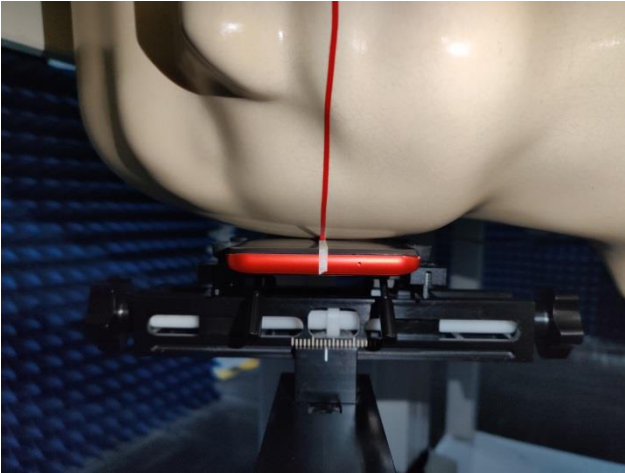

SAR Test Setup Photos

Head

Right Cheek