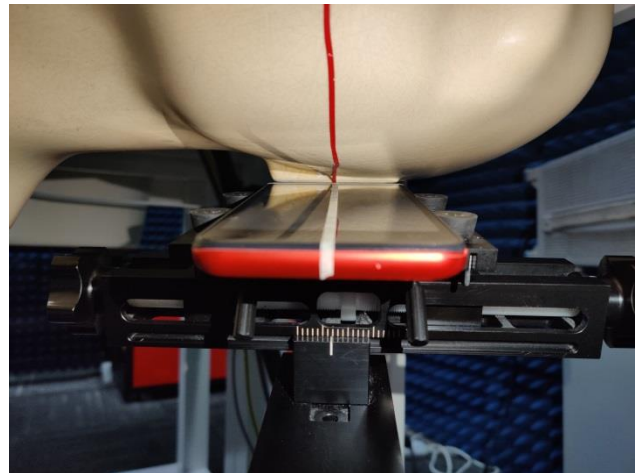

# SAR Test Setup Photos

## Head

Right Cheek

Right Tilted

Left Cheek

Left Tilted

## Body

Front side (10mm)

Back side(10mm)

Top side(10mm)

Left side(10mm)

Right side(10mm)

## EUT holder Perturbation Evaluation Test Setup Photos

DUT with device holder (DUT direct contact with the phantom)

DUT without device holder (DUT direct contact with the phantom)