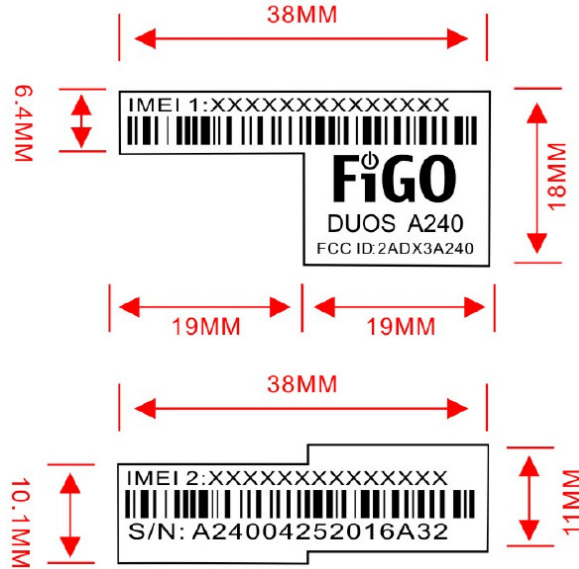

EXHIBIT A - FCC ID LABEL AND LOCATION

FCC ID Label

FCC ID Label Location Information

The label shown shall be permanently affixed at a conspicuous location on the device and be readily visible to the user at the time purchase (Labeling requirements per 2.925)