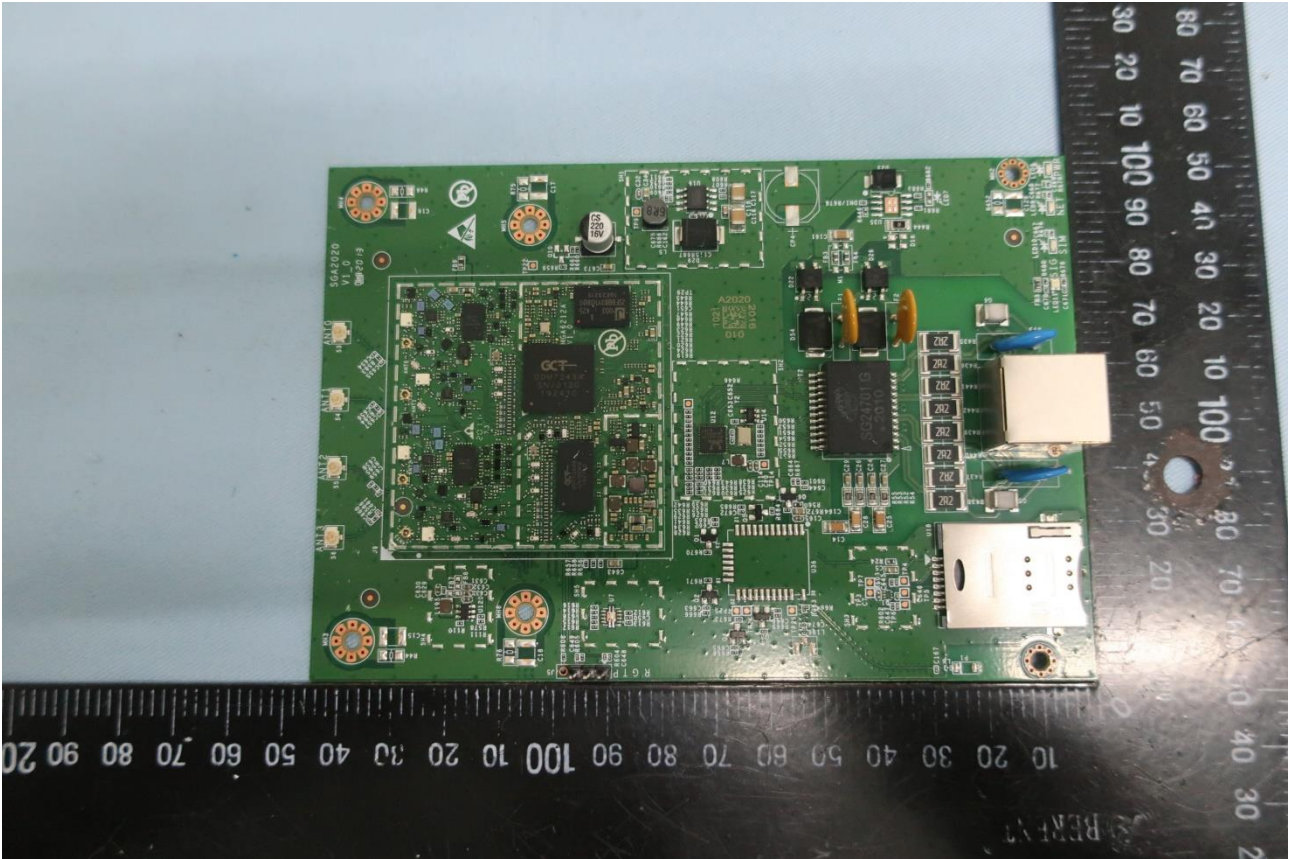

3. Internal Photograph of EUT

Brand Name: Horizon / Model Name: 2100/F12

Brand Name: Horizon / Model Name: 2100/F12

Brand Name: Horizon / Model Name: 2100/F12

Brand Name: Horizon / Model Name: 2100/F12

Note: The EUT supports for 1Tx4Rx

Brand Name: Horizon / Model Name: 2100/F12

Brand Name: Horizon / Model Name: 2100/F12

Brand Name: Horizon / Model Name: 2100/F12

Brand Name: Horizon / Model Name: 2100/F12

Brand Name: Horizon / Model Name: 2100/F12