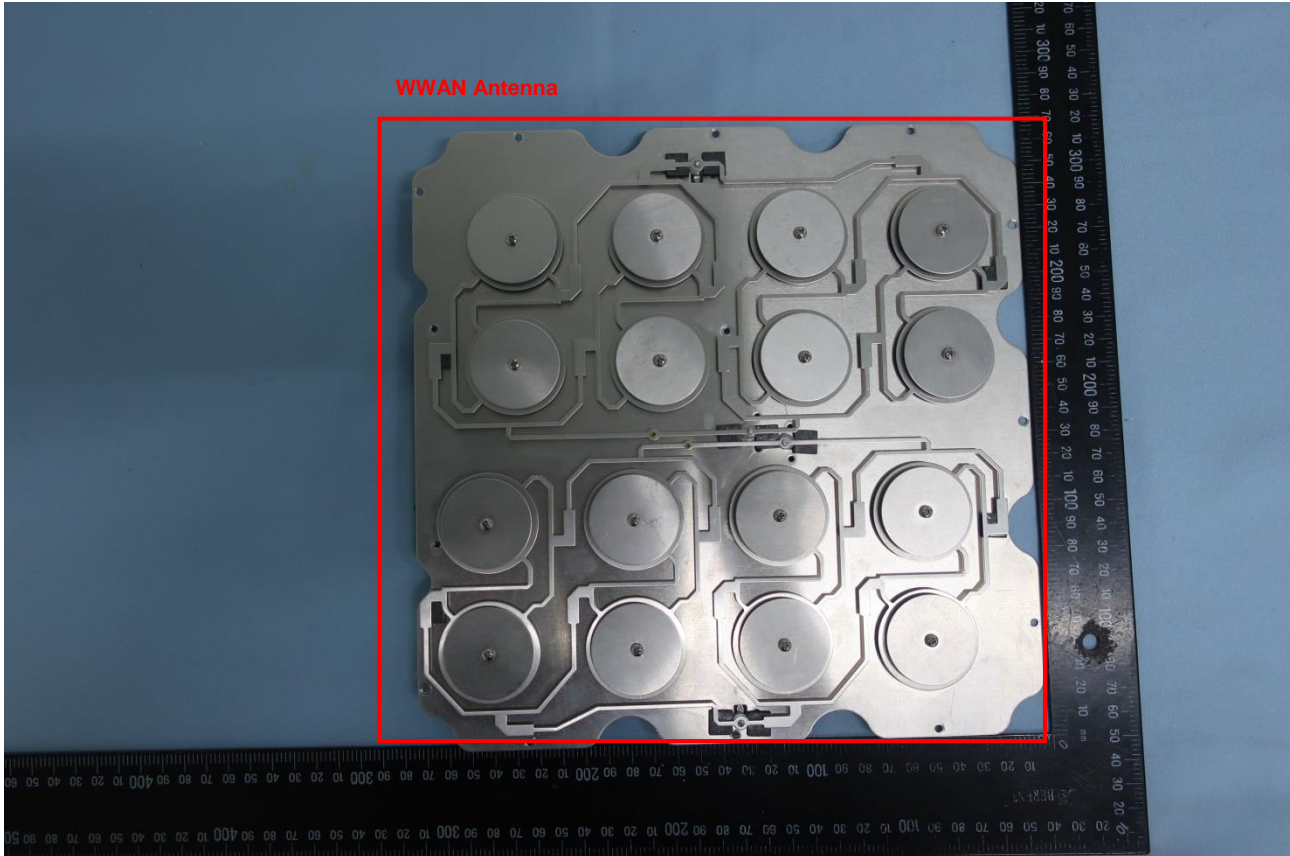

3. Internal Photograph of EUT

Brand Name: Horizon / Model Name: 2100/F12

Brand Name: Horizon / Model Name: 2100/F12

Brand Name: Horizon / Model Name: 2100/F12

Brand Name: Horizon / Model Name: 2100/F12

Note: The EUT supports for 1Tx4Rx