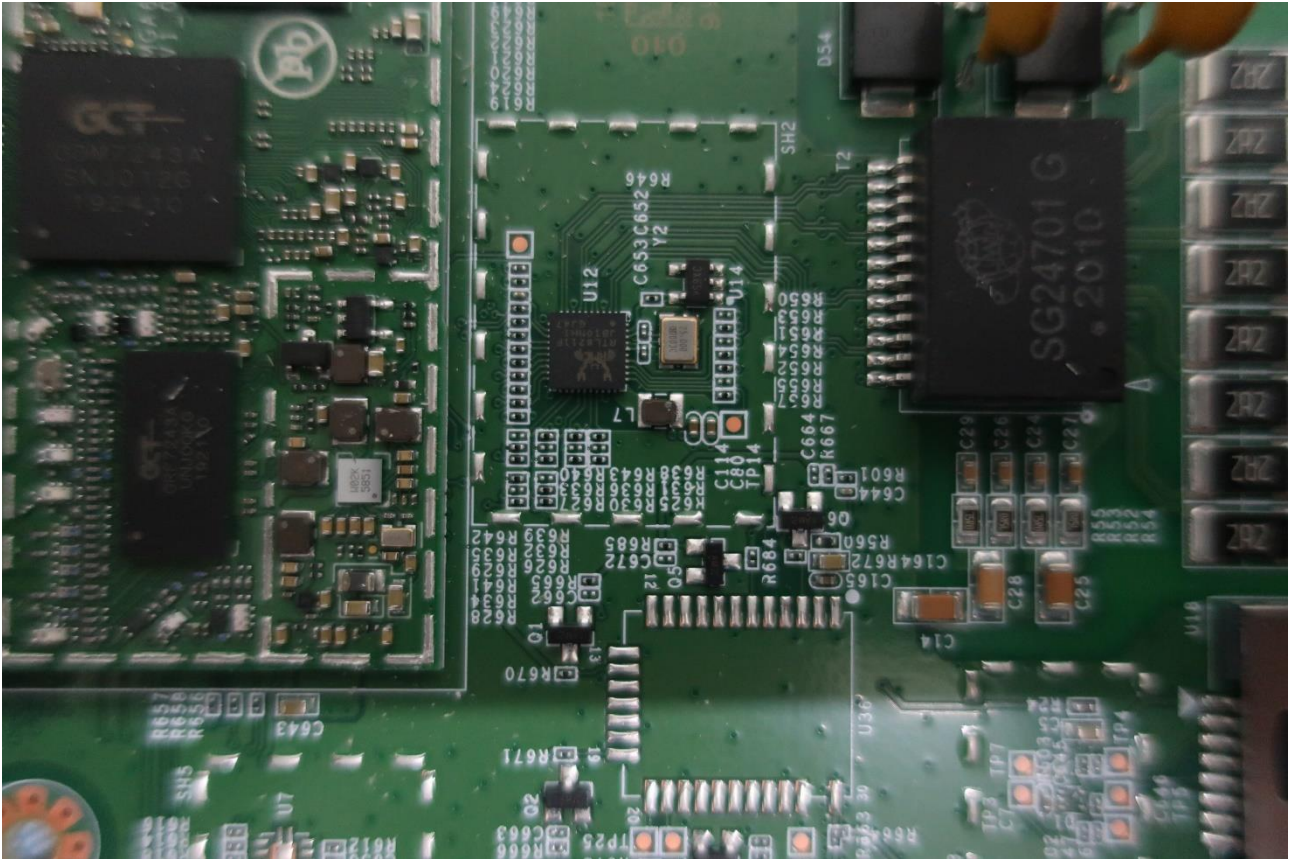

3. Internal Photograph of EUT

Brand Name: Horizon / Model Name: 2100/F12

Brand Name: Horizon / Model Name: 2100/F12

Brand Name: Horizon / Model Name: 2100/F12

Brand Name: Horizon / Model Name: 2100/F12

Note: The EUT supports for 1Tx4Rx

Brand Name: Horizon / Model Name: 2100/F12

Brand Name: Horizon / Model Name: 2100/F12

Brand Name: Horizon / Model Name: 2100/F12

Brand Name: Horizon / Model Name: 2100/F12

Brand Name: Horizon / Model Name: 2100/F12