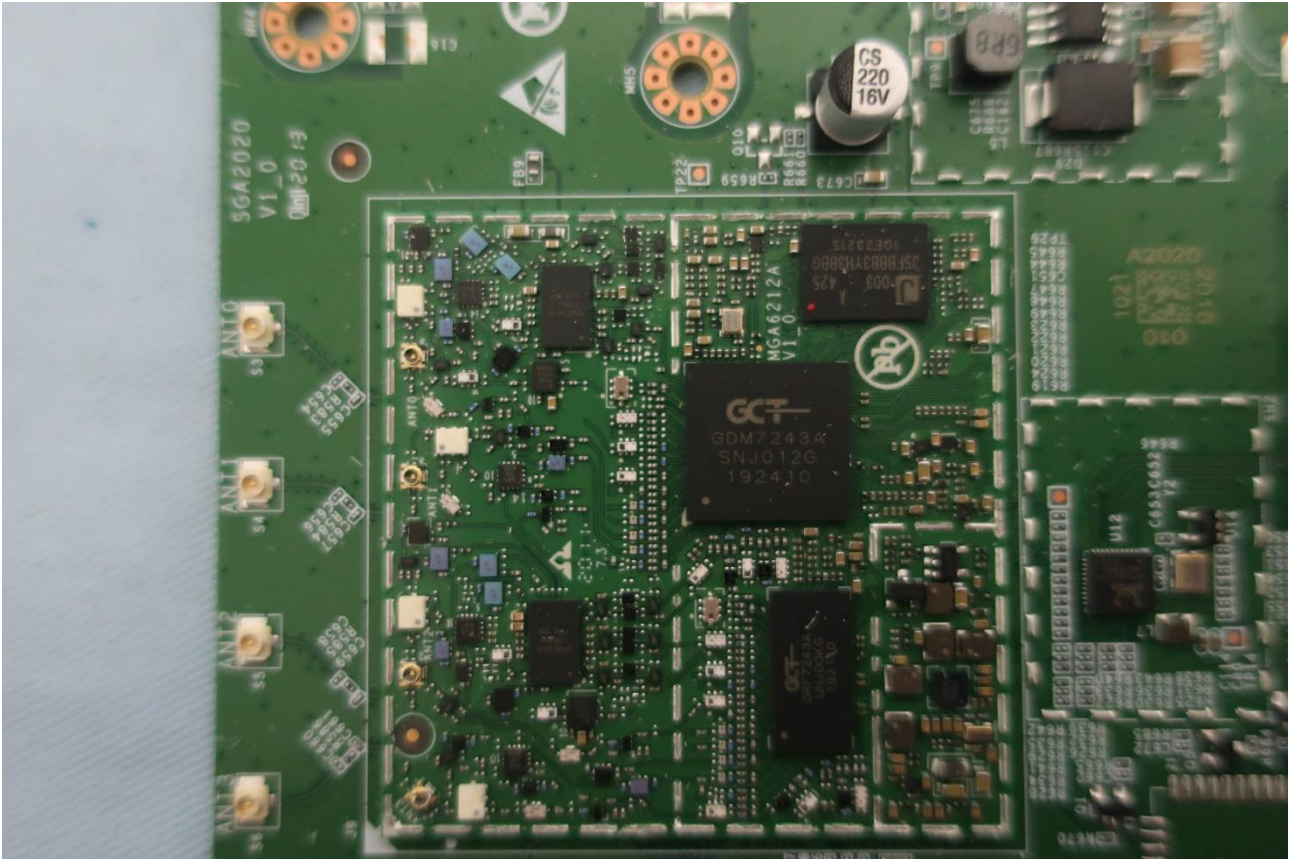

Brand Name: Horizon / Model Name: 2100/F12