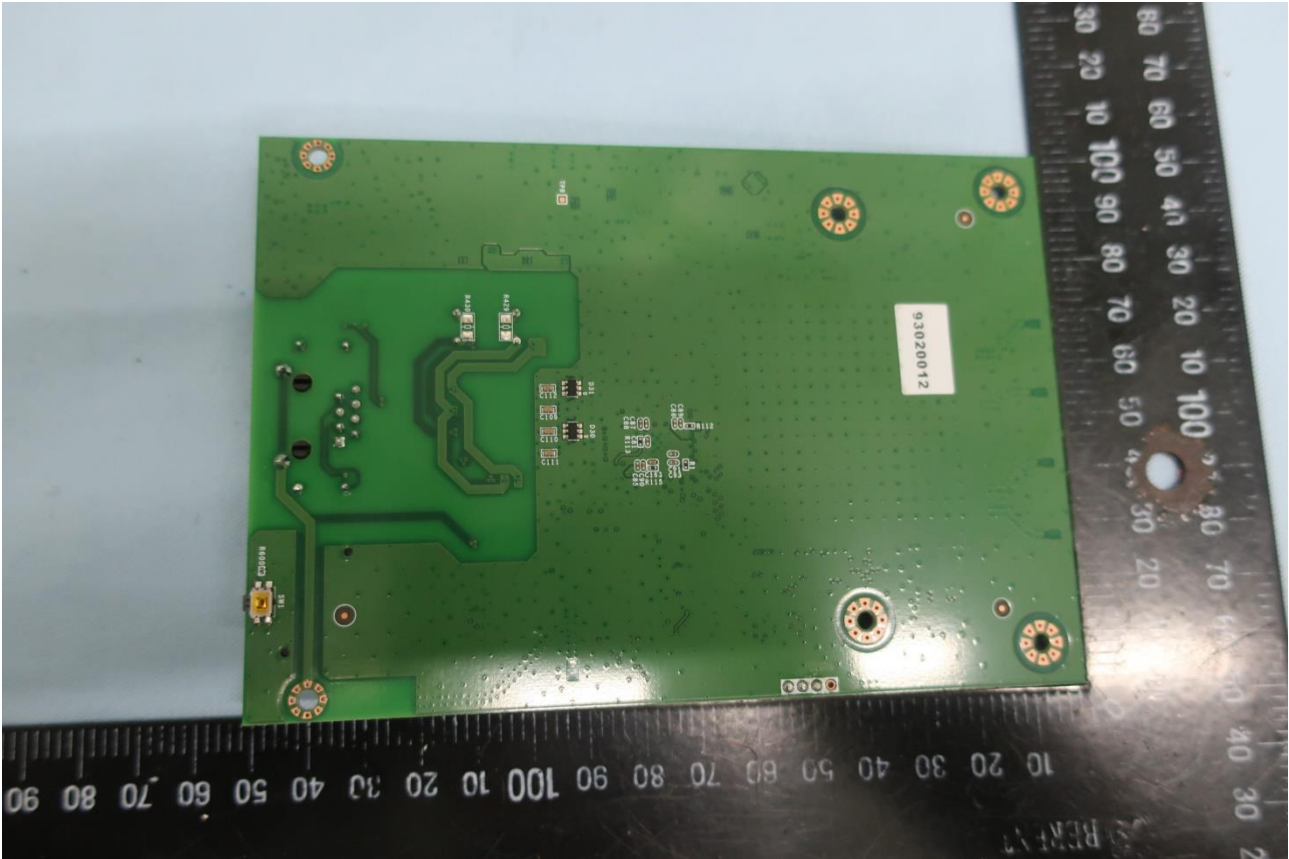

Brand Name: Horizon / Model Name: 2100/F12