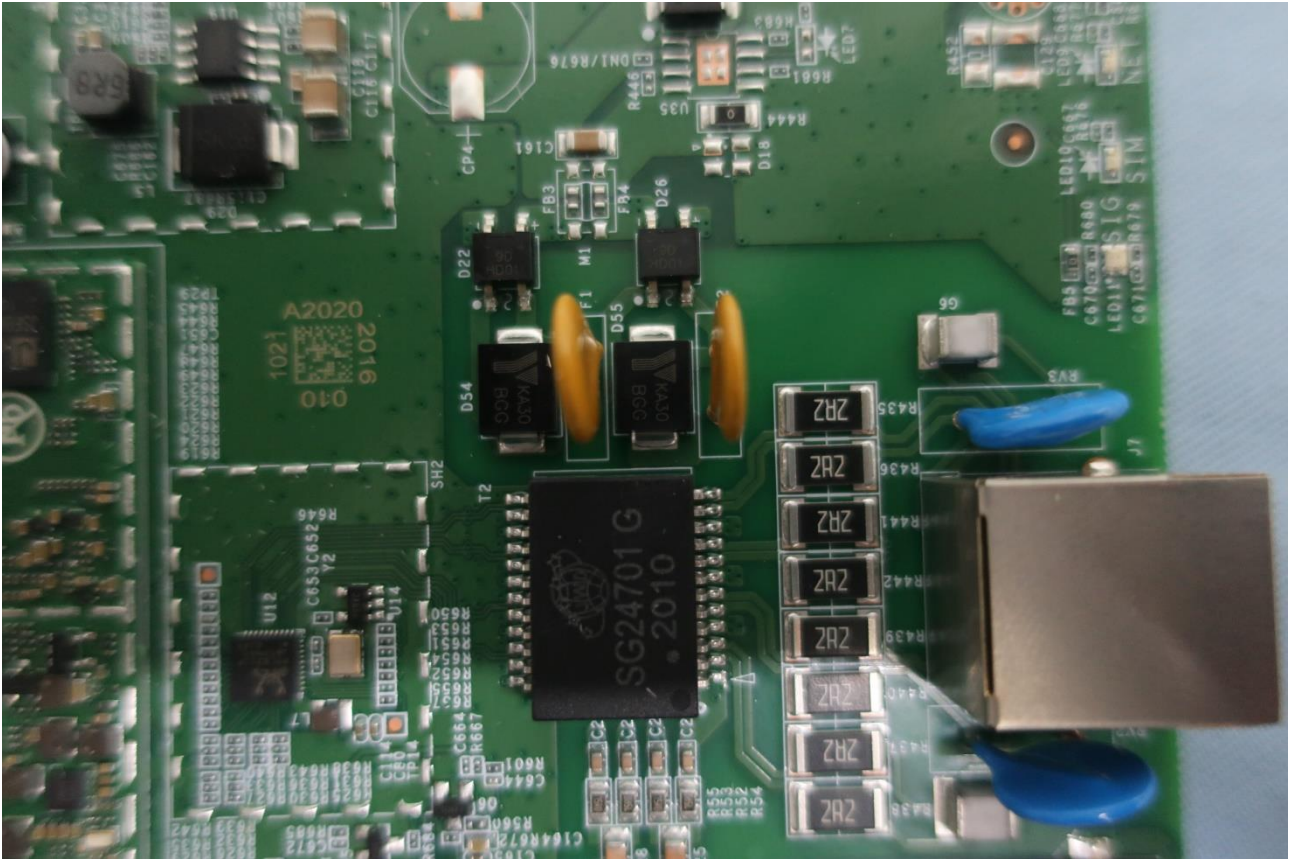

Brand Name: Horizon / Model Name: 2100/F12