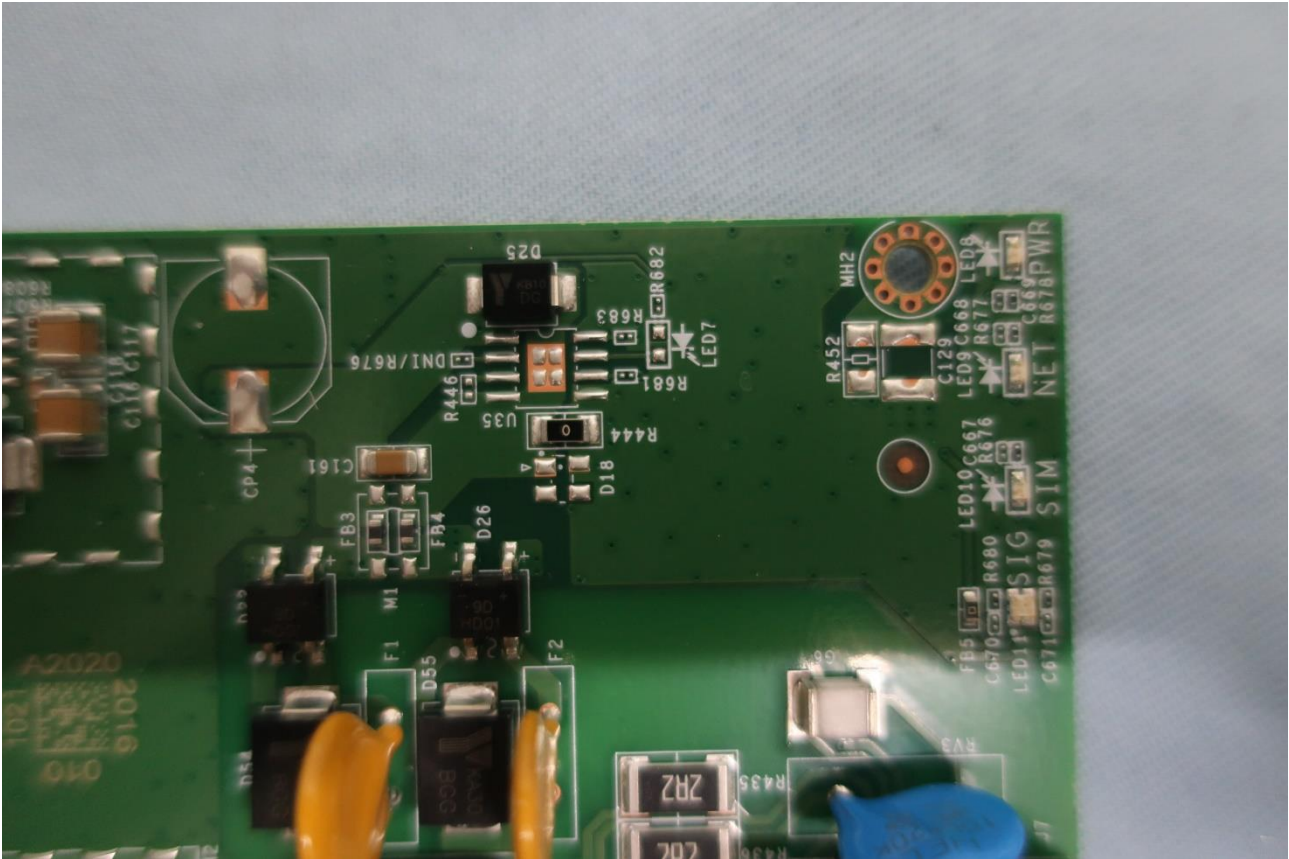

Brand Name: Horizon / Model Name: 2100/F12