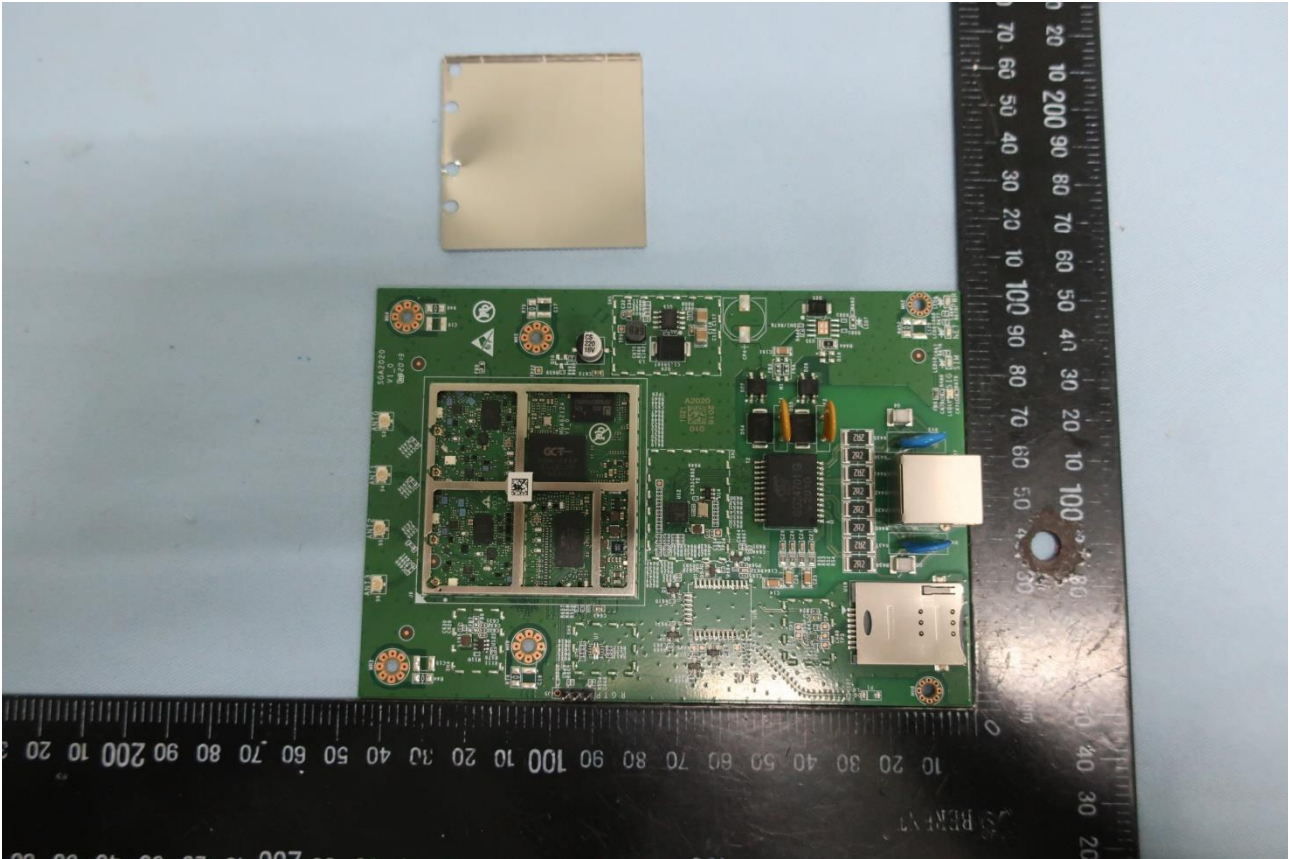

Brand Name: Horizon / Model Name: 2100/F12