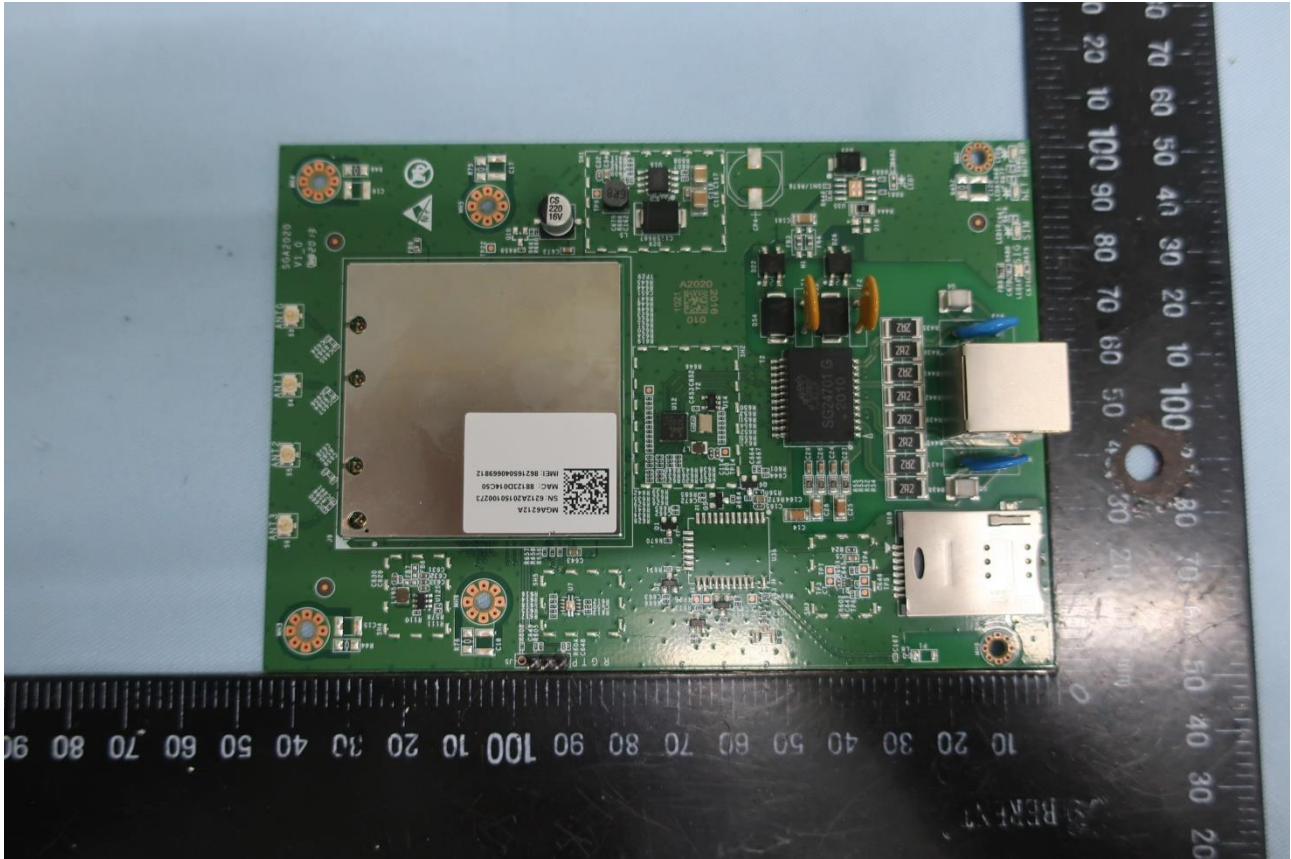

3. Internal Photograph of EUT

Brand Name: Horizon / Model Name: 2100/F12

Brand Name: Horizon / Model Name: 2100/F12

Brand Name: Horizon / Model Name: 2100/F12

Brand Name: Horizon / Model Name: 2100/F12

Note: The EUT supports for 1Tx4Rx

Brand Name: Horizon / Model Name: 2100/F12

Brand Name: Horizon / Model Name: 2100/F12

Brand Name: Horizon / Model Name: 2100/F12

Brand Name: Horizon / Model Name: 2100/F12

Brand Name: Horizon / Model Name: 2100/F12