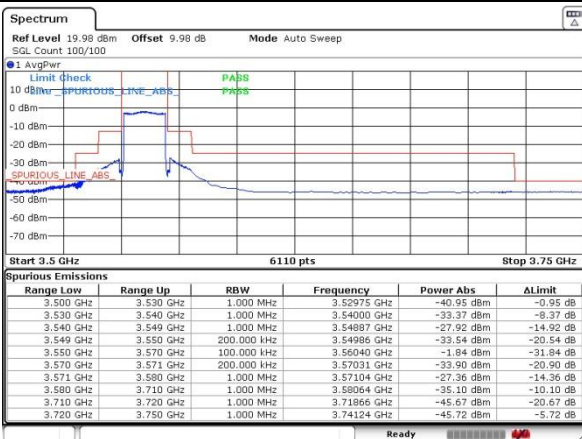

Highest Channel / 1RB0 / QPSK

Highest Channel / 1RB0 / 16QAM

Highest Channel / 1RBmax / QPSK

Highest Channel / 1RBmax / 16QAM

Highest Channel / FullIRB / QPSK

Highest Channel / FullIRB / 16QAM

LTE Band 48 / 20MHz

Lowest Channel / 1RB0 / QPSK

Date: 21.AUG.2020 18:07:42

Lowest Channel / 1RB0 / 16QAM

Date: 21.AUG.2020 18:09:05

Lowest Channel / 1RBmax / QPSK

Date: 21.AUG.2020 18:12:18

Lowest Channel / 1RBmax / 16QAM

Date: 21.AUG.2020 18:13:46

Lowest Channel / FullIRB / QPSK

Date: 21.AUG.2020 18:02:23

Lowest Channel / FullIRB / 16QAM

Date: 21.AUG.2020 18:04:49

LTE Band 48 / 20MHz

Middle Channel / 1RB0 / QPSK

Date: 21.AUG.2020 18:21:51

Middle Channel / 1RB0 / 16QAM