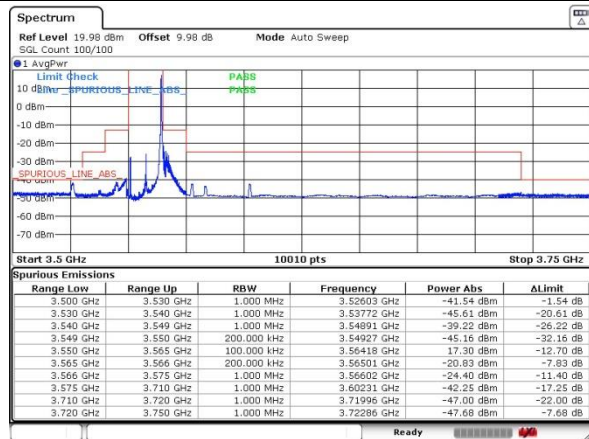

Date: 21.AUG.2020 11:34:24

Highest Channel / FullIRB / QPSK

Date: 21.AUG.2020 11:18:54

Highest Channel / FullIRB / 16QAM

Date: 21.AUG.2020 11:20:18

LTE Band 48 / 15MHz

Lowest Channel / 1RB0 / QPSK

Date: 21.AUG.2020 17:19:09

Lowest Channel / 1RB0 / 16QAM

Date: 21.AUG.2020 17:20:11

Lowest Channel / 1RBmax / QPSK

Date: 21.AUG.2020 17:22:19

Lowest Channel / 1RBmax / 16QAM

Date: 21.AUG.2020 17:23:33

Lowest Channel / FullRB / QPSK

Date: 21.AUG.2020 17:15:52

Lowest Channel / FullRB / 16QAM

Date: 21.AUG.2020 17:16:56

LTE Band 48 / 15MHz

Middle Channel / 1RB0 / QPSK

Date: 21.AUG.2020 17:28:24

Middle Channel / 1RB0 / 16QAM

Date: 21.AUG.2020 17:29:43

Middle Channel / 1RBmax / QPSK