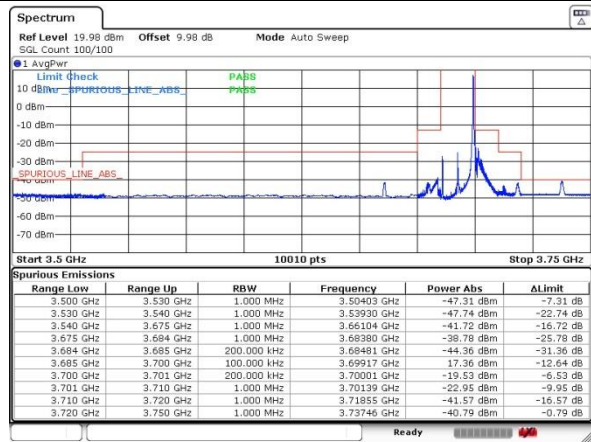

Highest Channel / 1RB0 / QPSK

Highest Channel / 1RB0 / 16QAM

Highest Channel / 1RBmax / QPSK

Highest Channel / 1RBmax / 16QAM

Highest Channel / FullIRB / QPSK

Highest Channel / FullIRB / 16QAM

LTE Band 48 / 20MHz

Lowest Channel / 1RB0 / QPSK

Date: 21.AUG.2020 18:07:42

Lowest Channel / 1RB0 / 16QAM

Date: 21.AUG.2020 18:09:05

Lowest Channel / 1RBmax / QPSK

Date: 21.AUG.2020 18:12:18

Lowest Channel / 1RBmax / 16QAM

Date: 21.AUG.2020 18:13:46