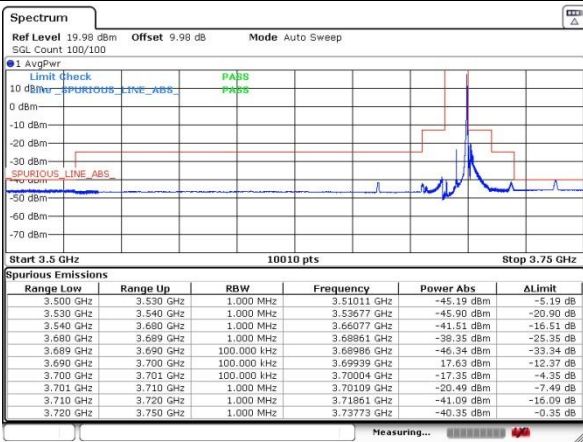

LTE Band 48 / 10MHz

Highest Channel / 1RB0 / QPSK

Date: 21.AUG.2020 11:24:22

Highest Channel / 1RB0 / 16QAM

Date: 21.AUG.2020 11:26:51

Highest Channel / 1RBmax / QPSK

Date: 21.AUG.2020 11:31:52

Highest Channel / 1RBmax / 16QAM

Date: 21.AUG.2020 11:34:24

Highest Channel / FullIRB / QPSK

Date: 21.AUG.2020 11:18:54

Highest Channel / FullIRB / 16QAM

Date: 21.AUG.2020 11:20:18

LTE Band 48 / 15MHz

Lowest Channel / 1RB0 / QPSK

Date: 21.AUG.2020 17:19:09