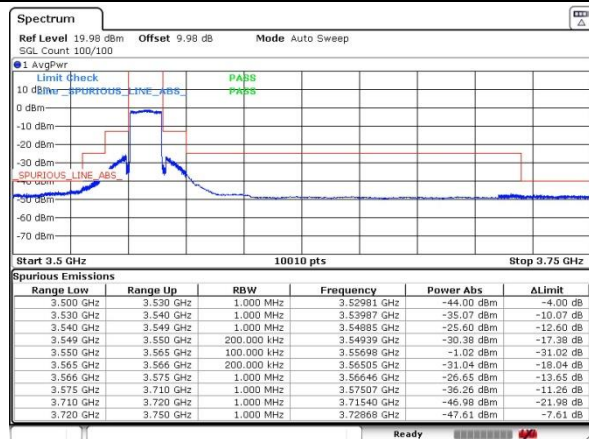

Lowest Channel / 1RB0 / 16QAM

Date: 21.AUG.2020 17:20:11

Lowest Channel / 1RBmax / QPSK

Date: 21.AUG.2020 17:22:19

Lowest Channel / 1RBmax / 16QAM

Date: 21.AUG.2020 17:23:33

Lowest Channel / FullRB / QPSK

Date: 21.AUG.2020 17:15:52

Lowest Channel / FullRB / 16QAM

Date: 21.AUG.2020 17:16:56

LTE Band 48 / 15MHz

Middle Channel / 1RB0 / QPSK

Date: 21.AUG.2020 17:28:24

Middle Channel / 1RB0 / 16QAM

Date: 21.AUG.2020 17:29:43

Middle Channel / 1RBmax / QPSK