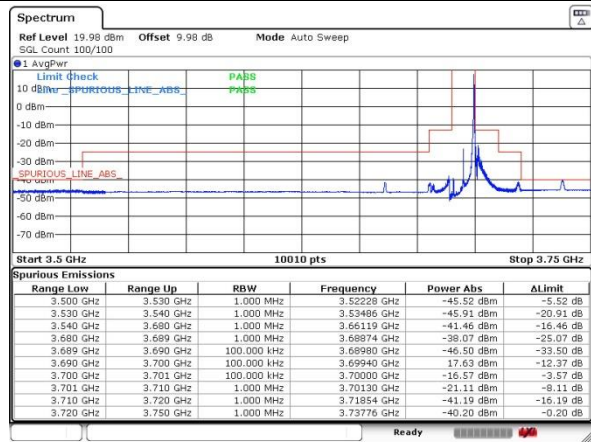

LTE Band 48 / 10MHz

Highest Channel / 1RB0 / QPSK

Date: 21.AUG.2020 11:24:22

Highest Channel / 1RB0 / 16QAM

Date: 21.AUG.2020 11:26:51

Highest Channel / 1RBmax / QPSK

Date: 21.AUG.2020 11:31:52

Highest Channel / 1RBmax / 16QAM

Date: 21.AUG.2020 11:34:24

Highest Channel / FullIRB / QPSK

Date: 21.AUG.2020 11:18:54

Highest Channel / FullIRB / 16QAM

Date: 21.AUG.2020 11:20:18

LTE Band 48 / 15MHz

Lowest Channel / 1RB0 / QPSK

Date: 21.AUG.2020 17:19:09