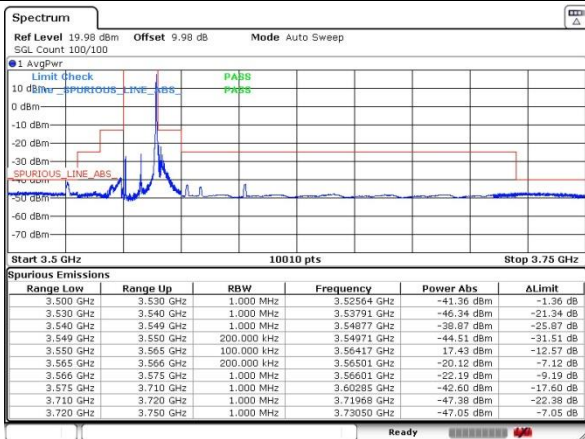

Lowest Channel / 1RBmax / QPSK

Date: 21.AUG.2020 17:22:19