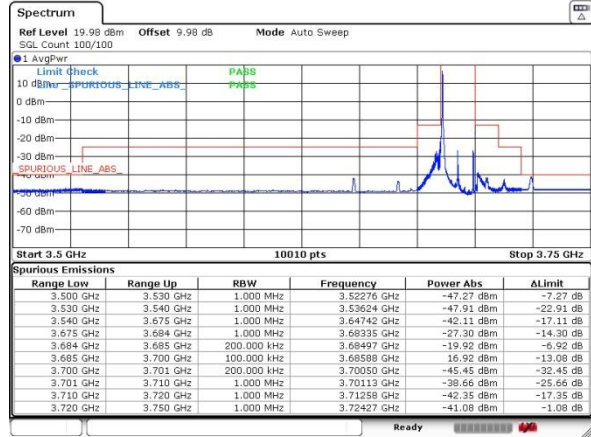

Lowest Channel / FullRB / 16QAM

Date: 21.AUG.2020 17:16:56

LTE Band 48 / 15MHz

Middle Channel / 1RB0 / QPSK

Date: 21.AUG.2020 17:28:24

Middle Channel / 1RB0 / 16QAM

Date: 21.AUG.2020 17:29:43

Middle Channel / 1RBmax / QPSK

Date: 21.AUG.2020 17:31:31

Middle Channel / 1RBmax / 16QAM

Date: 21.AUG.2020 17:34:04

Middle Channel / FullRB / QPSK

Date: 21.AUG.2020 17:36:45

Middle Channel / FullRB / 16QAM

Date: 21.AUG.2020 17:37:42

LTE Band 48 / 15MHz

Highest Channel / 1RB0 / QPSK

Highest Channel / 1RB0 / 16QAM

Highest Channel / 1RBmax / QPSK

Highest Channel / 1RBmax / 16QAM

Highest Channel / FullIRB / QPSK

Highest Channel / FullIRB / 16QAM

LTE Band 48 / 20MHz