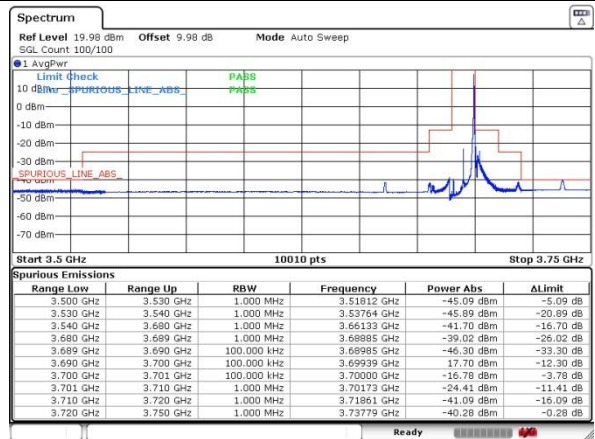

Middle Channel / FullIRB / 10M / 64QAM

Date: 21.AUG.2020 11:12:30

LTE Band 48

Highest Channel / 1RB0 / 5M / 64QAM

Highest Channel / 1RB0 / 10M / 64QAM

Highest Channel / 1RBmax / 5M / 64QAM

Highest Channel / 1RBmax / 10M / 64QAM

Highest Channel / FullRB / 5M / 64QAM

Highest Channel / FullRB / 10M / 64QAM