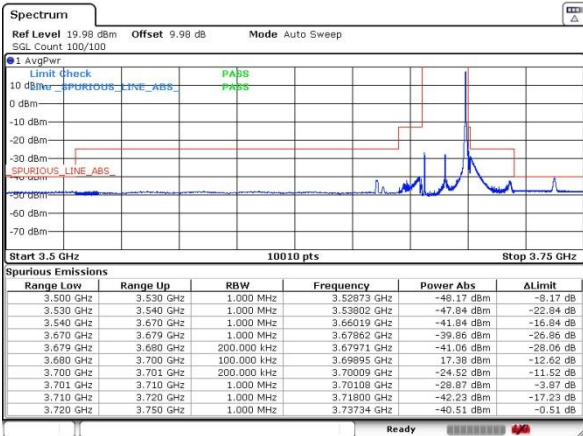

Date: 21.AUG.2020 18:26:29

LTE Band 48 / 20MHz

Highest Channel / 1RB0 / QPSK

Date: 21.AUG.2020 18:36:16

Highest Channel / 1RB0 / 16QAM

Date: 21.AUG.2020 18:37:33

Highest Channel / 1RBmax / QPSK

Date: 21.AUG.2020 18:51:00

Highest Channel / 1RBmax / 16QAM

Date: 21.AUG.2020 18:55:14

Highest Channel / FullIRB / QPSK

Date: 21.AUG.2020 18:32:28

Highest Channel / FullIRB / 16QAM

Date: 21.AUG.2020 18:33:44

LTE Band 48

Lowest Channel / 1RB0 / 5M / 64QAM