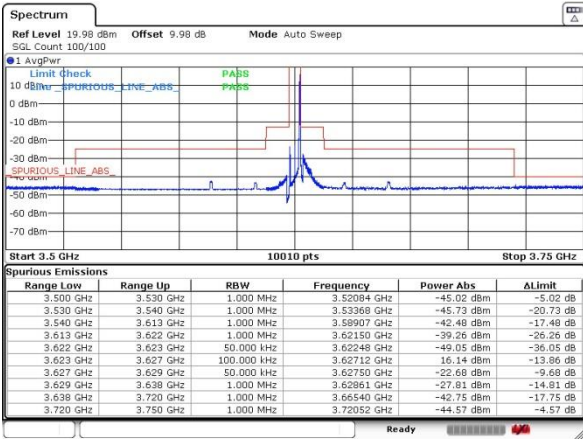

Middle Channel / 1RBmax / 5M / 64QAM

Date: 21.AUG.2020 16:48:38