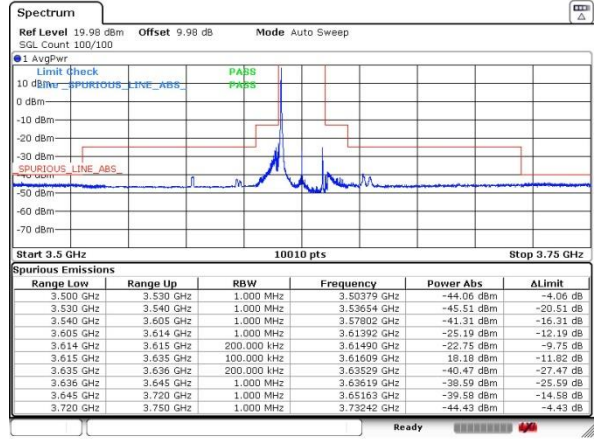

Lowest Channel / FullIRB / QPSK

Date: 21.AUG.2020 18:02:23

Lowest Channel / FullIRB / 16QAM

Date: 21.AUG.2020 18:04:49

LTE Band 48 / 20MHz

Middle Channel / 1RB0 / QPSK

Date: 21.AUG.2020 18:21:51

Middle Channel / 1RB0 / 16QAM

Date: 21.AUG.2020 18:26:29

LTE Band 48 / 20MHz

Highest Channel / 1RB0 / QPSK

Date: 21.AUG.2020 18:36:16

Highest Channel / 1RB0 / 16QAM

Date: 21.AUG.2020 18:37:33

Highest Channel / 1RBmax / QPSK

Date: 21.AUG.2020 18:51:00