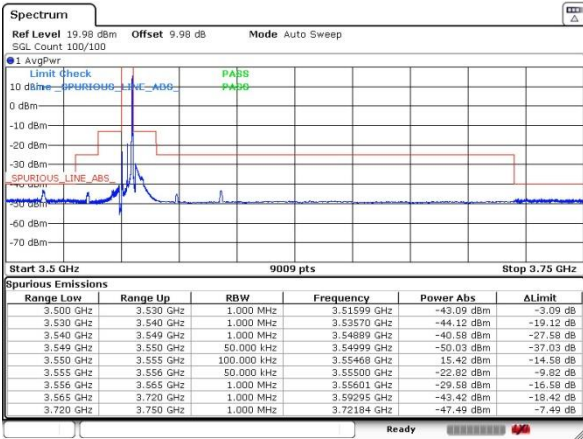

Date: 21.AUG.2020 18:26:29

LTE Band 48 / 20MHz

Highest Channel / 1RB0 / QPSK

Date: 21.AUG.2020 18:36:16

Highest Channel / 1RB0 / 16QAM

Date: 21.AUG.2020 18:37:33

Highest Channel / 1RBmax / QPSK

Date: 21.AUG.2020 18:51:00

Highest Channel / 1RBmax / 16QAM

Date: 21.AUG.2020 18:55:14

Highest Channel / FullIRB / QPSK

Date: 21.AUG.2020 18:32:28

Highest Channel / FullIRB / 16QAM

Date: 21.AUG.2020 18:33:44

LTE Band 48

Lowest Channel / 1RB0 / 5M / 64QAM

Date: 21.AUG.2020 16:15:19

Lowest Channel / 1RB0 / 10M / 64QAM

Date: 21.AUG.2020 10:52:14

Lowest Channel / 1RBmax / 5M / 64QAM

Date: 21.AUG.2020 16:21:00

Lowest Channel / 1RBmax / 10M / 64QAM

Date: 21.AUG.2020 10:56:12

Lowest Channel / FullRB / 5M / 64QAM

Date: 21.AUG.2020 16:07:19

Lowest Channel / FullRB / 10M / 64QAM

Date: 21.AUG.2020 10:49:22

LTE Band 48

Middle Channel / 1RB0 / 5M / 64QAM

Date: 21.AUG.2020 16:44:14

Middle Channel / 1RB0 / 10M / 64QAM