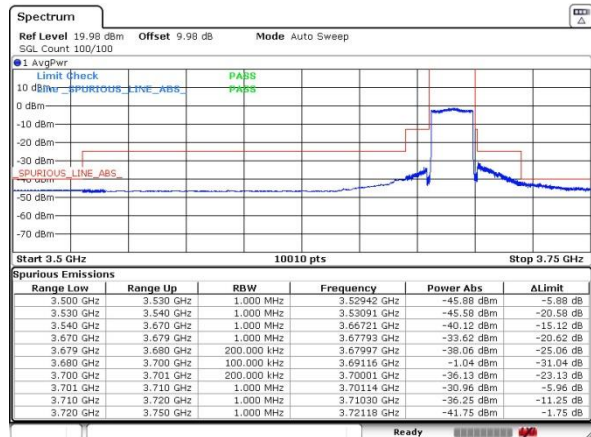

Date: 21.AUG.2020 18:26:29

LTE Band 48 / 20MHz

Highest Channel / 1RB0 / QPSK

Date: 21.AUG.2020 18:36:16

Highest Channel / 1RB0 / 16QAM

Date: 21.AUG.2020 18:37:33

Highest Channel / 1RBmax / QPSK

Date: 21.AUG.2020 18:51:00

Highest Channel / 1RBmax / 16QAM

Date: 21.AUG.2020 18:55:14

Highest Channel / FullIRB / QPSK

Date: 21.AUG.2020 18:32:28

Highest Channel / FullIRB / 16QAM

Date: 21.AUG.2020 18:33:44

LTE Band 48

Lowest Channel / 1RB0 / 5M / 64QAM

Date: 21.AUG.2020 16:15:19

Lowest Channel / 1RB0 / 10M / 64QAM

Date: 21.AUG.2020 10:52:14

Lowest Channel / 1RBmax / 5M / 64QAM

Date: 21.AUG.2020 16:21:00

Lowest Channel / 1RBmax / 10M / 64QAM

Date: 21.AUG.2020 10:56:12