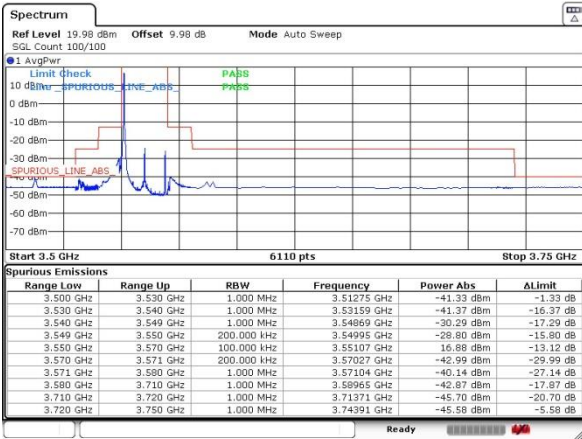

Highest Channel / 1RB0 / QPSK

Highest Channel / 1RB0 / 16QAM

Highest Channel / 1RBmax / QPSK

Highest Channel / 1RBmax / 16QAM

Highest Channel / FullIRB / QPSK

Highest Channel / FullIRB / 16QAM

LTE Band 48 / 20MHz

Lowest Channel / 1RB0 / QPSK

Date: 21.AUG.2020 18:07:42

Lowest Channel / 1RB0 / 16QAM

Date: 21.AUG.2020 18:09:05

Lowest Channel / 1RBmax / QPSK

Date: 21.AUG.2020 18:12:18

Lowest Channel / 1RBmax / 16QAM

Date: 21.AUG.2020 18:13:46

Lowest Channel / FullIRB / QPSK

Date: 21.AUG.2020 18:02:23

Lowest Channel / FullIRB / 16QAM

Date: 21.AUG.2020 18:04:49

LTE Band 48 / 20MHz

Middle Channel / 1RB0 / QPSK

Date: 21.AUG.2020 18:21:51

Middle Channel / 1RB0 / 16QAM