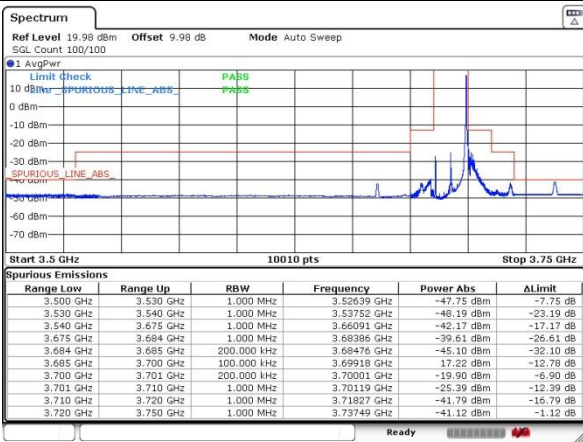

Lowest Channel / FullRB / 16QAM

Date: 21.AUG.2020 17:16:56

LTE Band 48 / 15MHz

Middle Channel / 1RB0 / QPSK

Date: 21.AUG.2020 17:28:24

Middle Channel / 1RB0 / 16QAM

Date: 21.AUG.2020 17:29:43

Middle Channel / 1RBmax / QPSK

Date: 21.AUG.2020 17:31:31

Middle Channel / 1RBmax / 16QAM

Date: 21.AUG.2020 17:34:04

Middle Channel / FullRB / QPSK

Date: 21.AUG.2020 17:36:45

Middle Channel / FullRB / 16QAM

Date: 21.AUG.2020 17:37:42

LTE Band 48 / 15MHz

Highest Channel / 1RB0 / QPSK

Highest Channel / 1RB0 / 16QAM

Highest Channel / 1RBmax / QPSK

Highest Channel / 1RBmax / 16QAM

Highest Channel / FullIRB / QPSK

Highest Channel / FullIRB / 16QAM

LTE Band 48 / 20MHz