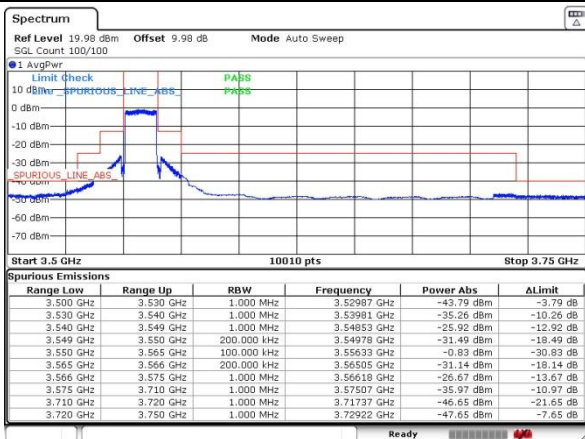

Lowest Channel / 1RB0 / 16QAM

Date: 21.AUG.2020 17:20:11

Lowest Channel / 1RBmax / QPSK

Date: 21.AUG.2020 17:22:19

Lowest Channel / 1RBmax / 16QAM

Date: 21.AUG.2020 17:23:33

Lowest Channel / FullRB / QPSK

Date: 21.AUG.2020 17:15:52

Lowest Channel / FullRB / 16QAM

Date: 21.AUG.2020 17:16:56

LTE Band 48 / 15MHz

Middle Channel / 1RB0 / QPSK

Date: 21.AUG.2020 17:28:24

Middle Channel / 1RB0 / 16QAM

Date: 21.AUG.2020 17:29:43

Middle Channel / 1RBmax / QPSK