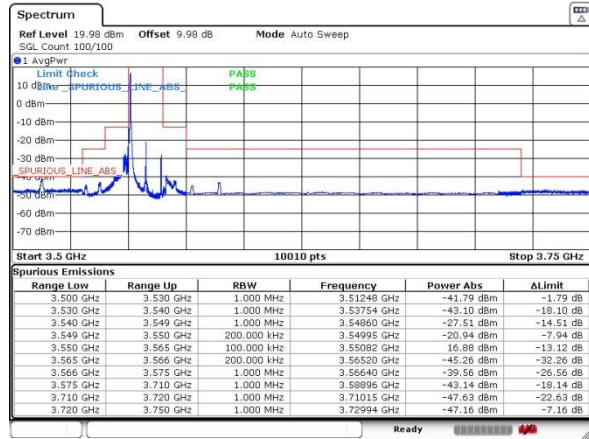

LTE Band 48 / 10MHz

Highest Channel / 1RB0 / QPSK

Date: 21.AUG.2020 11:24:22

Highest Channel / 1RB0 / 16QAM

Date: 21.AUG.2020 11:26:51

Highest Channel / 1RBmax / QPSK

Date: 21.AUG.2020 11:31:52

Highest Channel / 1RBmax / 16QAM

Date: 21.AUG.2020 11:34:24

Highest Channel / FullIRB / QPSK

Date: 21.AUG.2020 11:18:54

Highest Channel / FullIRB / 16QAM

Date: 21.AUG.2020 11:20:18

LTE Band 48 / 15MHz

Lowest Channel / 1RB0 / QPSK

Date: 21.AUG.2020 17:19:09

Lowest Channel / 1RB0 / 16QAM

Date: 21.AUG.2020 17:20:11

Lowest Channel / 1RBmax / QPSK

Date: 21.AUG.2020 17:22:19

Lowest Channel / 1RBmax / 16QAM

Date: 21.AUG.2020 17:23:33

Lowest Channel / FullRB / QPSK

Date: 21.AUG.2020 17:15:52

Lowest Channel / FullRB / 16QAM

Date: 21.AUG.2020 17:16:56

LTE Band 48 / 15MHz

Middle Channel / 1RB0 / QPSK

Date: 21.AUG.2020 17:28:24

Middle Channel / 1RB0 / 16QAM

Date: 21.AUG.2020 17:29:43

Middle Channel / 1RBmax / QPSK