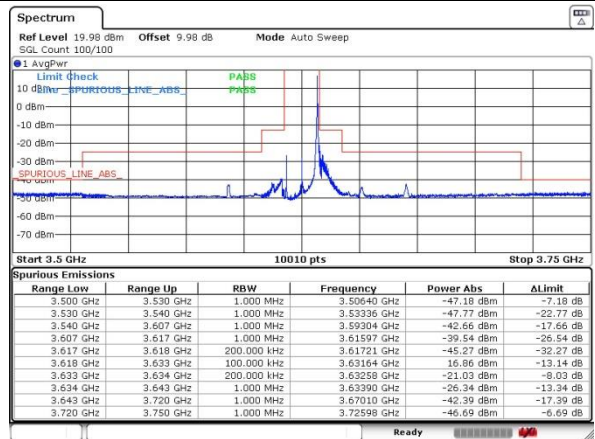

Lowest Channel / FullRB / 16QAM

Date: 21.AUG.2020 17:16:56

LTE Band 48 / 15MHz

Middle Channel / 1RB0 / QPSK

Date: 21.AUG.2020 17:28:24

Middle Channel / 1RB0 / 16QAM

Date: 21.AUG.2020 17:29:43

Middle Channel / 1RBmax / QPSK

Date: 21.AUG.2020 17:31:31

Middle Channel / 1RBmax / 16QAM

Date: 21.AUG.2020 17:34:04

Middle Channel / FullRB / QPSK

Date: 21.AUG.2020 17:36:45

Middle Channel / FullRB / 16QAM

Date: 21.AUG.2020 17:37:42

LTE Band 48 / 15MHz

Highest Channel / 1RB0 / QPSK

Highest Channel / 1RB0 / 16QAM

Highest Channel / 1RBmax / QPSK

Highest Channel / 1RBmax / 16QAM

Highest Channel / FullIRB / QPSK

Highest Channel / FullIRB / 16QAM

LTE Band 48 / 20MHz