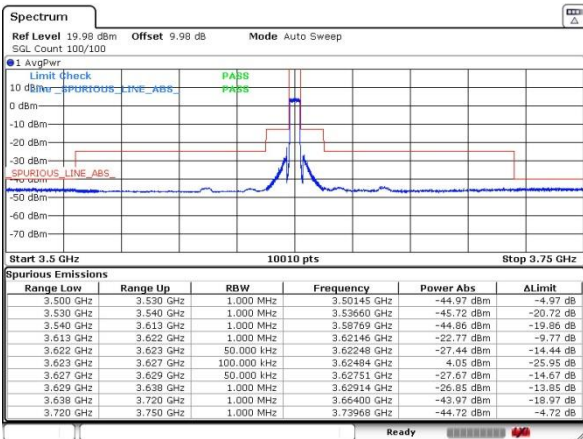

Lowest Channel / FullRB / 5M / 64QAM

Date: 21.AUG.2020 16:07:19

Lowest Channel / FullRB / 10M / 64QAM

Date: 21.AUG.2020 10:49:22

LTE Band 48

Middle Channel / 1RB0 / 5M / 64QAM

Date: 21.AUG.2020 16:44:14

Middle Channel / 1RB0 / 10M / 64QAM

Date: 21.AUG.2020 11:09:21

Middle Channel / 1RBmax / 5M / 64QAM

Date: 21.AUG.2020 16:48:38

Middle Channel / 1RBmax / 10M / 64QAM

Date: 21.AUG.2020 11:06:42

Middle Channel / FullIRB / 5M / 64QAM

Date: 21.AUG.2020 16:43:03

Middle Channel / FullIRB / 10M / 64QAM

Date: 21.AUG.2020 11:12:30

LTE Band 48

Highest Channel / 1RB0 / 5M / 64QAM

Highest Channel / 1RB0 / 10M / 64QAM

Highest Channel / 1RBmax / 5M / 64QAM

Highest Channel / 1RBmax / 10M / 64QAM