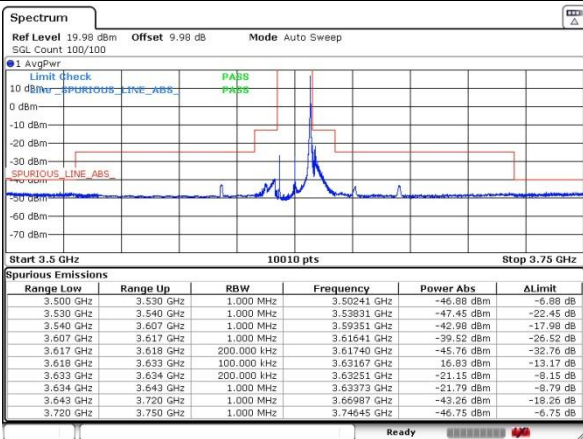

Lowest Channel / FullRB / 16QAM

Date: 21.AUG.2020 17:16:56

LTE Band 48 / 15MHz

Middle Channel / 1RB0 / QPSK

Date: 21.AUG.2020 17:28:24

Middle Channel / 1RB0 / 16QAM

Date: 21.AUG.2020 17:29:43

Middle Channel / 1RBmax / QPSK

Highest Channel / 1RB0 / QPSK

Highest Channel / 1RB0 / 16QAM

Highest Channel / 1RBmax / QPSK

Highest Channel / 1RBmax / 16QAM

Highest Channel / FullIRB / QPSK

Highest Channel / FullIRB / 16QAM

LTE Band 48 / 20MHz