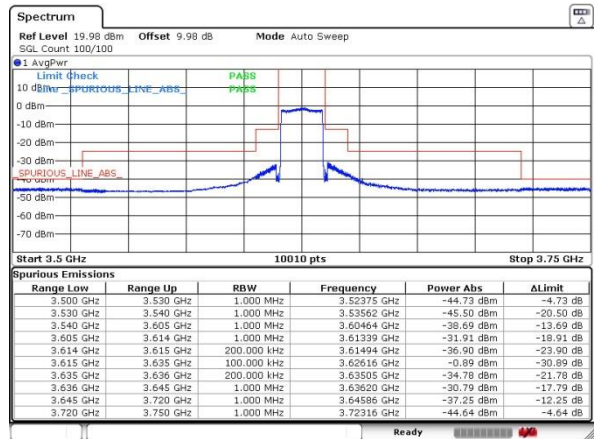

Lowest Channel / FullIRB / QPSK

Date: 21.AUG.2020 18:02:23

Lowest Channel / FullIRB / 16QAM

Date: 21.AUG.2020 18:04:49

LTE Band 48 / 20MHz

Middle Channel / 1RB0 / QPSK

Date: 21.AUG.2020 18:21:51

Middle Channel / 1RB0 / 16QAM

Date: 21.AUG.2020 18:26:29

LTE Band 48 / 20MHz

Highest Channel / 1RB0 / QPSK

Date: 21.AUG.2020 18:36:16

Highest Channel / 1RB0 / 16QAM

Date: 21.AUG.2020 18:37:33

Highest Channel / 1RBmax / QPSK

Date: 21.AUG.2020 18:51:00

Highest Channel / 1RBmax / 16QAM

Date: 21.AUG.2020 18:55:14

Highest Channel / FullIRB / QPSK

Date: 21.AUG.2020 18:32:28

Highest Channel / FullIRB / 16QAM

Date: 21.AUG.2020 18:33:44

LTE Band 48

Lowest Channel / 1RB0 / 5M / 64QAM