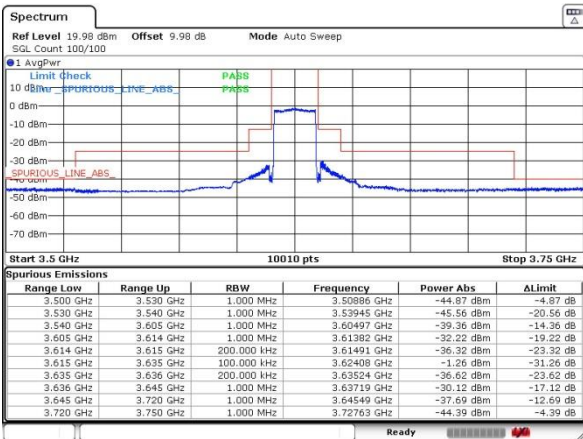

Middle Channel / FullRB / QPSK

Date: 21.AUG.2020 18:25:28