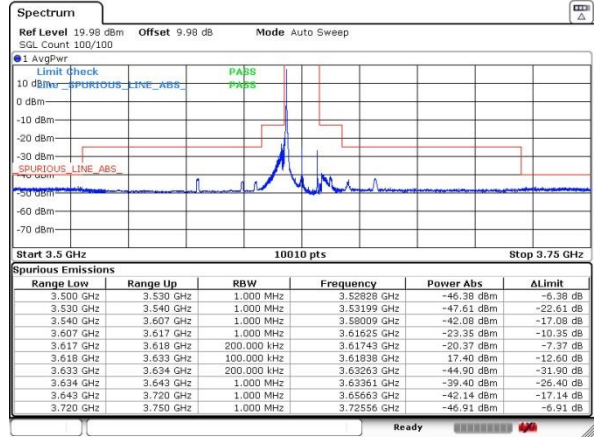

Lowest Channel / FullRB / 16QAM

Date: 21.AUG.2020 17:16:56

LTE Band 48 / 15MHz

Middle Channel / 1RB0 / QPSK

Date: 21.AUG.2020 17:28:24

Middle Channel / 1RB0 / 16QAM

Date: 21.AUG.2020 17:29:43

Middle Channel / 1RBmax / QPSK

Date: 21.AUG.2020 17:31:31

Middle Channel / 1RBmax / 16QAM

Date: 21.AUG.2020 17:34:04

Middle Channel / FullRB / QPSK

Date: 21.AUG.2020 17:36:45

Middle Channel / FullRB / 16QAM

Date: 21.AUG.2020 17:37:42

LTE Band 48 / 15MHz

Highest Channel / 1RB0 / QPSK

Highest Channel / 1RB0 / 16QAM

Highest Channel / 1RBmax / QPSK

Highest Channel / 1RBmax / 16QAM

Highest Channel / FullIRB / QPSK

Highest Channel / FullIRB / 16QAM

LTE Band 48 / 20MHz