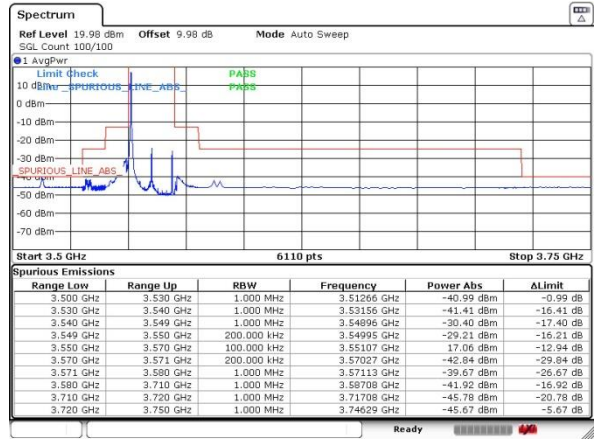

Lowest Channel / 1RB0 / 16QAM

Date: 21.AUG.2020 18:09:05