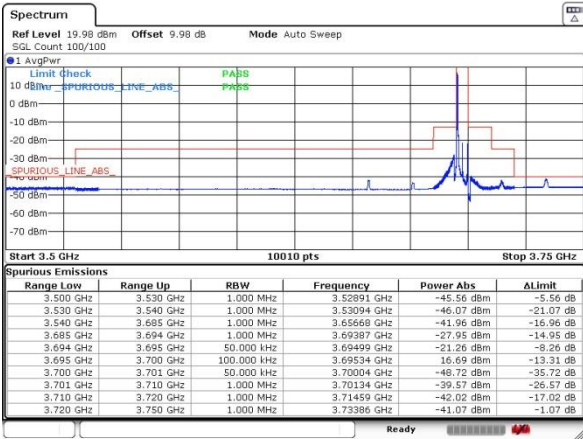

Lowest Channel / FullRB / 5M / 64QAM

Date: 21.AUG.2020 16:07:19

Lowest Channel / FullRB / 10M / 64QAM

Date: 21.AUG.2020 10:49:22

LTE Band 48

Middle Channel / 1RB0 / 5M / 64QAM

Date: 21.AUG.2020 16:44:14

Middle Channel / 1RB0 / 10M / 64QAM

Middle Channel / FullIRB / 10M / 64QAM

Date: 21.AUG.2020 11:12:30

LTE Band 48

Highest Channel / 1RB0 / 5M / 64QAM

Highest Channel / 1RB0 / 10M / 64QAM

Highest Channel / 1RBmax / 5M / 64QAM

Highest Channel / 1RBmax / 10M / 64QAM

Highest Channel / FullRB / 5M / 64QAM

Highest Channel / FullRB / 10M / 64QAM