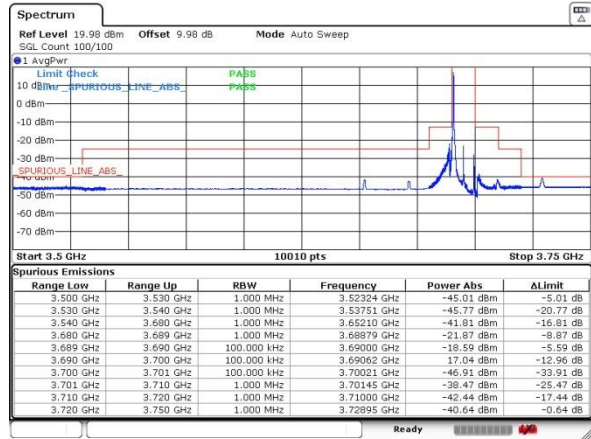

LTE Band 48 / 10MHz

Highest Channel / 1RB0 / QPSK

Date: 21.AUG.2020 11:24:22

Highest Channel / 1RB0 / 16QAM

Date: 21.AUG.2020 11:26:51

Highest Channel / 1RBmax / QPSK

Date: 21.AUG.2020 11:31:52

Highest Channel / 1RBmax / 16QAM

Date: 21.AUG.2020 11:34:24

Highest Channel / FullIRB / QPSK

Date: 21.AUG.2020 11:18:54

Highest Channel / FullIRB / 16QAM

Date: 21.AUG.2020 11:20:18

LTE Band 48 / 15MHz

Lowest Channel / 1RB0 / QPSK

Date: 21.AUG.2020 17:19:09