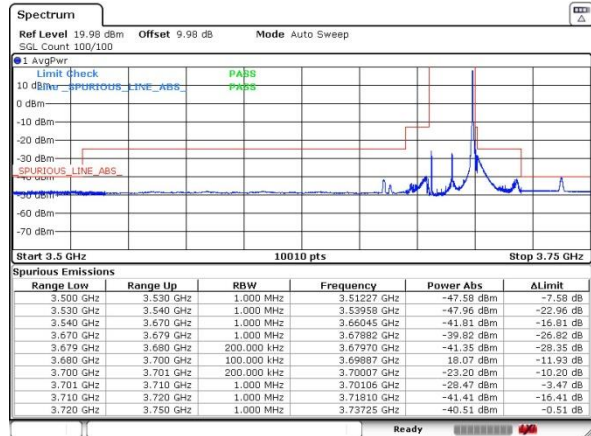

Date: 21.AUG.2020 18:26:29

LTE Band 48 / 20MHz

Highest Channel / 1RB0 / QPSK

Date: 21.AUG.2020 18:36:16

Highest Channel / 1RB0 / 16QAM

Date: 21.AUG.2020 18:37:33

Highest Channel / 1RBmax / QPSK

Date: 21.AUG.2020 18:51:00

Highest Channel / 1RBmax / 16QAM

Date: 21.AUG.2020 18:55:14

Highest Channel / FullIRB / QPSK

Date: 21.AUG.2020 18:32:28

Highest Channel / FullIRB / 16QAM

Date: 21.AUG.2020 18:33:44

LTE Band 48

Lowest Channel / 1RB0 / 5M / 64QAM