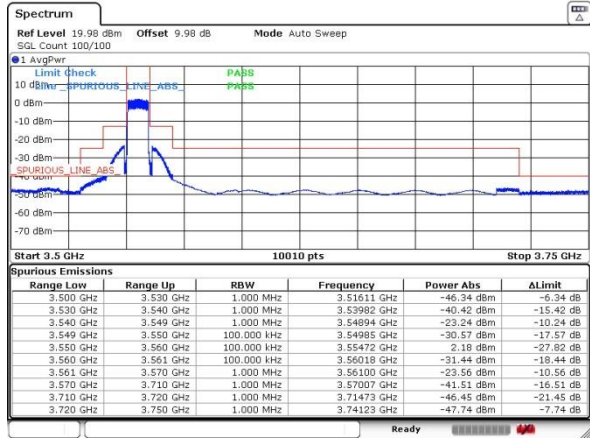

Highest Channel / 1RBmax / 16QAM

Date: 21.AUG.2020 18:55:14

Highest Channel / FullIRB / QPSK

Date: 21.AUG.2020 18:32:28

Highest Channel / FullIRB / 16QAM

Date: 21.AUG.2020 18:33:44

LTE Band 48

Lowest Channel / 1RB0 / 5M / 64QAM

Date: 21.AUG.2020 16:15:19

Lowest Channel / 1RB0 / 10M / 64QAM

Date: 21.AUG.2020 10:52:14

Lowest Channel / 1RBmax / 5M / 64QAM

Date: 21.AUG.2020 16:21:00

Lowest Channel / 1RBmax / 10M / 64QAM

Date: 21.AUG.2020 10:56:12

Lowest Channel / FullRB / 5M / 64QAM

Date: 21.AUG.2020 16:07:19

Lowest Channel / FullRB / 10M / 64QAM

Date: 21.AUG.2020 10:49:22

LTE Band 48

Middle Channel / 1RB0 / 5M / 64QAM

Date: 21.AUG.2020 16:44:14

Middle Channel / 1RB0 / 10M / 64QAM