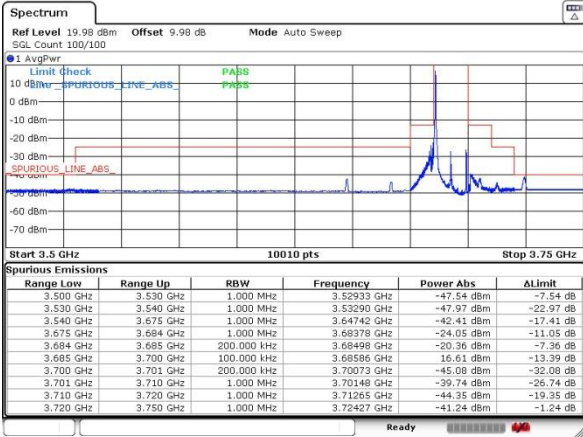

Lowest Channel / FullRB / 16QAM

Date: 21.AUG.2020 17:16:56

LTE Band 48 / 15MHz

Middle Channel / 1RB0 / QPSK

Date: 21.AUG.2020 17:28:24

Middle Channel / 1RB0 / 16QAM

Date: 21.AUG.2020 17:29:43

Middle Channel / 1RBmax / QPSK

Date: 21.AUG.2020 17:31:31

Middle Channel / 1RBmax / 16QAM

Date: 21.AUG.2020 17:34:04

Middle Channel / FullRB / QPSK

Date: 21.AUG.2020 17:36:45

Middle Channel / FullRB / 16QAM

Date: 21.AUG.2020 17:37:42

LTE Band 48 / 15MHz

Highest Channel / 1RB0 / QPSK

Highest Channel / 1RB0 / 16QAM

Highest Channel / 1RBmax / QPSK

Highest Channel / 1RBmax / 16QAM

Highest Channel / FullIRB / QPSK

Highest Channel / FullIRB / 16QAM

LTE Band 48 / 20MHz