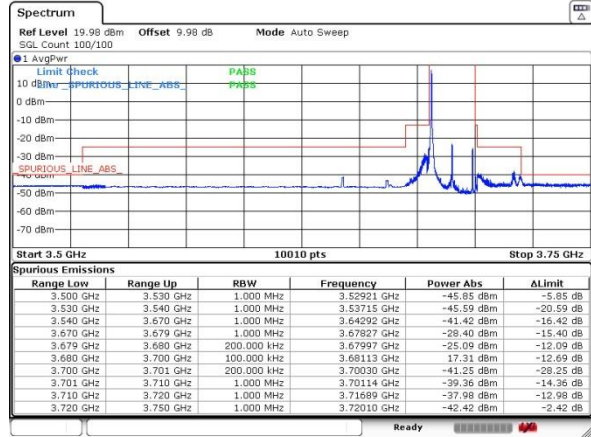

Date: 21.AUG.2020 18:26:29

LTE Band 48 / 20MHz

Highest Channel / 1RB0 / QPSK

Date: 21.AUG.2020 18:36:16

Highest Channel / 1RB0 / 16QAM

Date: 21.AUG.2020 18:37:33

Highest Channel / 1RBmax / QPSK

Date: 21.AUG.2020 18:51:00

Highest Channel / 1RBmax / 16QAM

Date: 21.AUG.2020 18:55:14

Highest Channel / FullIRB / QPSK

Date: 21.AUG.2020 18:32:28

Highest Channel / FullIRB / 16QAM

Date: 21.AUG.2020 18:33:44

LTE Band 48

Lowest Channel / 1RB0 / 5M / 64QAM