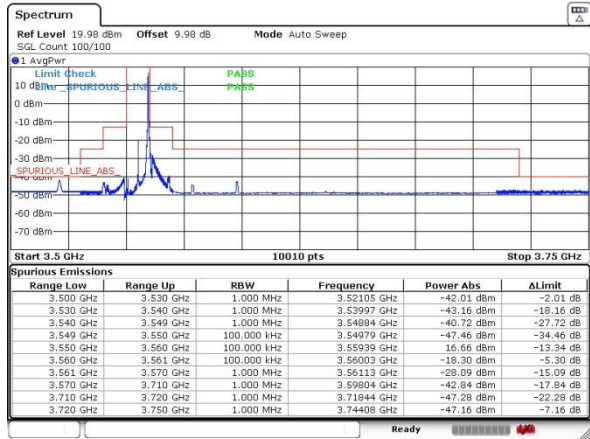

Highest Channel / 1RBmax / 16QAM

Date: 21.AUG.2020 18:55:14

Highest Channel / FullIRB / QPSK

Date: 21.AUG.2020 18:32:28

Highest Channel / FullIRB / 16QAM

Date: 21.AUG.2020 18:33:44

LTE Band 48

Lowest Channel / 1RB0 / 5M / 64QAM

Date: 21.AUG.2020 16:15:19

Lowest Channel / 1RB0 / 10M / 64QAM

Date: 21.AUG.2020 10:52:14

Lowest Channel / 1RBmax / 5M / 64QAM

Date: 21.AUG.2020 16:21:00

Lowest Channel / 1RBmax / 10M / 64QAM

Date: 21.AUG.2020 10:56:12

Lowest Channel / FullRB / 5M / 64QAM

Date: 21.AUG.2020 16:07:19

Lowest Channel / FullRB / 10M / 64QAM

Date: 21.AUG.2020 10:49:22

LTE Band 48

Middle Channel / 1RB0 / 5M / 64QAM

Date: 21.AUG.2020 16:44:14

Middle Channel / 1RB0 / 10M / 64QAM