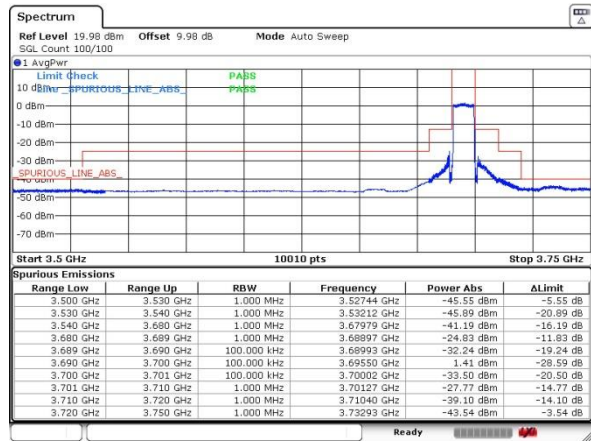

LTE Band 48 / 10MHz

Highest Channel / 1RB0 / QPSK

Date: 21.AUG.2020 11:24:22

Highest Channel / 1RB0 / 16QAM

Date: 21.AUG.2020 11:26:51

Highest Channel / 1RBmax / QPSK

Date: 21.AUG.2020 11:31:52

Highest Channel / 1RBmax / 16QAM

Date: 21.AUG.2020 11:34:24

Highest Channel / FullIRB / QPSK

Date: 21.AUG.2020 11:18:54

Highest Channel / FullIRB / 16QAM

Date: 21.AUG.2020 11:20:18

LTE Band 48 / 15MHz

Lowest Channel / 1RB0 / QPSK

Date: 21.AUG.2020 17:19:09