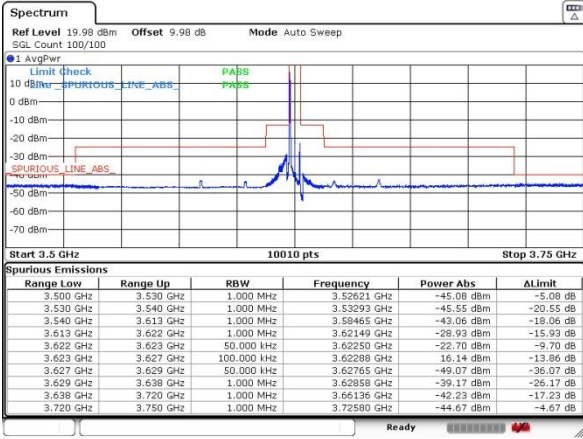

Highest Channel / 1RBmax / 16QAM

Date: 21.AUG.2020 18:55:14

Highest Channel / FullIRB / QPSK

Date: 21.AUG.2020 18:32:28

Highest Channel / FullIRB / 16QAM

Date: 21.AUG.2020 18:33:44

LTE Band 48

Lowest Channel / 1RB0 / 5M / 64QAM

Date: 21.AUG.2020 16:15:19

Lowest Channel / 1RB0 / 10M / 64QAM

Date: 21.AUG.2020 10:52:14

Lowest Channel / 1RBmax / 5M / 64QAM

Date: 21.AUG.2020 16:21:00

Lowest Channel / 1RBmax / 10M / 64QAM

Date: 21.AUG.2020 10:56:12

Lowest Channel / FullRB / 5M / 64QAM

Date: 21.AUG.2020 16:07:19

Lowest Channel / FullRB / 10M / 64QAM

Date: 21.AUG.2020 10:49:22

LTE Band 48

Middle Channel / 1RB0 / 5M / 64QAM

Date: 21.AUG.2020 16:44:14

Middle Channel / 1RB0 / 10M / 64QAM

Middle Channel / FullIRB / 10M / 64QAM

Date: 21.AUG.2020 11:12:30

LTE Band 48

Highest Channel / 1RB0 / 5M / 64QAM

Highest Channel / 1RB0 / 10M / 64QAM

Highest Channel / 1RBmax / 5M / 64QAM

Highest Channel / 1RBmax / 10M / 64QAM