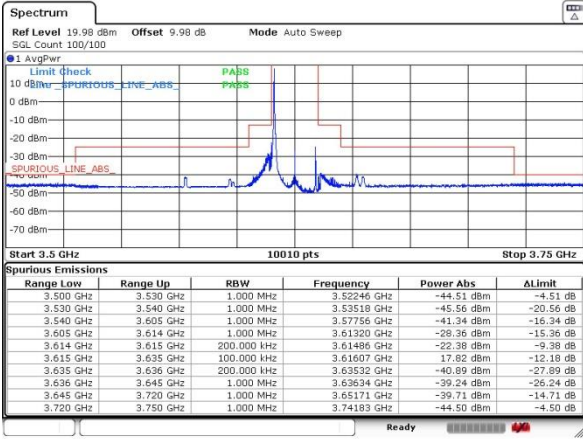

Lowest Channel / FullIRB / QPSK

Date: 21.AUG.2020 18:02:23

Lowest Channel / FullIRB / 16QAM

Date: 21.AUG.2020 18:04:49

LTE Band 48 / 20MHz

Middle Channel / 1RB0 / QPSK

Date: 21.AUG.2020 18:21:51

Middle Channel / 1RB0 / 16QAM

Date: 21.AUG.2020 18:26:29

LTE Band 48 / 20MHz

Highest Channel / 1RB0 / QPSK

Date: 21.AUG.2020 18:36:16

Highest Channel / 1RB0 / 16QAM

Date: 21.AUG.2020 18:37:33

Highest Channel / 1RBmax / QPSK

Date: 21.AUG.2020 18:51:00