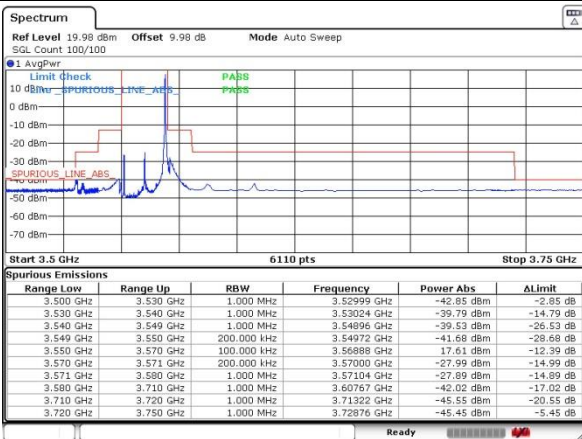

Highest Channel / 1RB0 / QPSK

Highest Channel / 1RB0 / 16QAM

Highest Channel / 1RBmax / QPSK

Highest Channel / 1RBmax / 16QAM

Highest Channel / FullIRB / QPSK

Highest Channel / FullIRB / 16QAM

LTE Band 48 / 20MHz

Lowest Channel / 1RB0 / QPSK

Date: 21.AUG.2020 18:07:42

Lowest Channel / 1RB0 / 16QAM

Date: 21.AUG.2020 18:09:05

Lowest Channel / 1RBmax / QPSK

Date: 21.AUG.2020 18:12:18

Lowest Channel / 1RBmax / 16QAM

Date: 21.AUG.2020 18:13:46

Lowest Channel / FullIRB / QPSK

Date: 21.AUG.2020 18:02:23

Lowest Channel / FullIRB / 16QAM

Date: 21.AUG.2020 18:04:49

LTE Band 48 / 20MHz

Middle Channel / 1RB0 / QPSK

Date: 21.AUG.2020 18:21:51

Middle Channel / 1RB0 / 16QAM