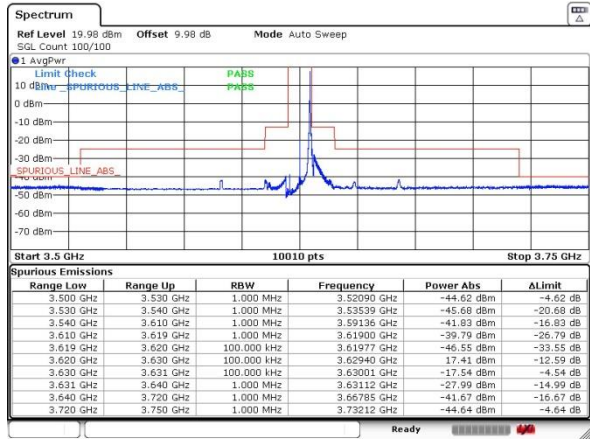

Middle Channel / 1RBmax / 10M / 64QAM

Date: 21.AUG.2020 11:06:42