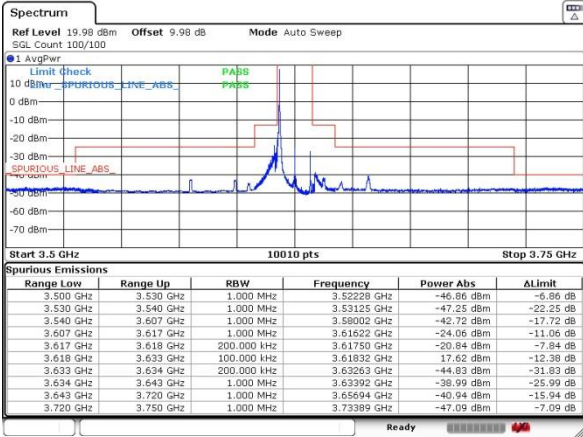

Lowest Channel / FullRB / 16QAM

Date: 21.AUG.2020 17:16:56

LTE Band 48 / 15MHz

Middle Channel / 1RB0 / QPSK

Date: 21.AUG.2020 17:28:24

Middle Channel / 1RB0 / 16QAM

Date: 21.AUG.2020 17:29:43

Middle Channel / 1RBmax / QPSK

Date: 21.AUG.2020 17:31:31

Middle Channel / 1RBmax / 16QAM

Date: 21.AUG.2020 17:34:04

Middle Channel / FullRB / QPSK

Date: 21.AUG.2020 17:36:45

Middle Channel / FullRB / 16QAM

Date: 21.AUG.2020 17:37:42

LTE Band 48 / 15MHz

Highest Channel / 1RB0 / QPSK

Highest Channel / 1RB0 / 16QAM

Highest Channel / 1RBmax / QPSK

Highest Channel / 1RBmax / 16QAM

Highest Channel / FullIRB / QPSK

Highest Channel / FullIRB / 16QAM

LTE Band 48 / 20MHz