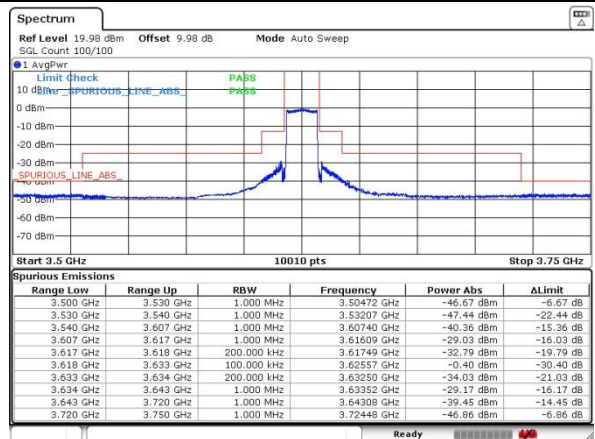

Date: 21.AUG.2020 17:31:31

Middle Channel / 1RBmax / 16QAM

Date: 21.AUG.2020 17:34:04

Middle Channel / FullRB / QPSK

Date: 21.AUG.2020 17:36:45

Middle Channel / FullRB / 16QAM

Date: 21.AUG.2020 17:37:42

LTE Band 48 / 15MHz

Highest Channel / 1RB0 / QPSK

Highest Channel / 1RB0 / 16QAM

Highest Channel / 1RBmax / QPSK

Highest Channel / 1RBmax / 16QAM

Highest Channel / FullIRB / QPSK

Highest Channel / FullIRB / 16QAM

LTE Band 48 / 20MHz