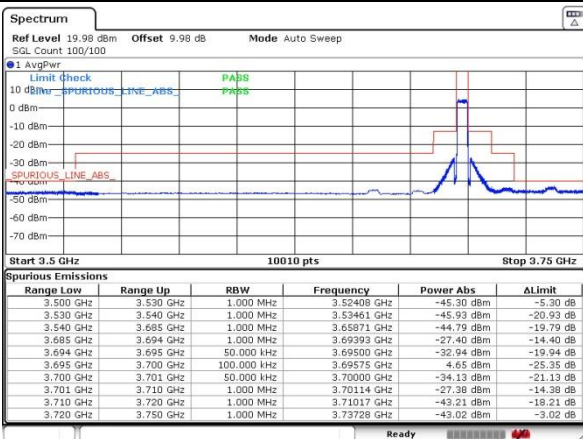

Middle Channel / FullIRB / 10M / 64QAM

Date: 21.AUG.2020 11:12:30

LTE Band 48

Highest Channel / 1RB0 / 5M / 64QAM

Highest Channel / 1RB0 / 10M / 64QAM

Highest Channel / 1RBmax / 5M / 64QAM

Highest Channel / 1RBmax / 10M / 64QAM

Highest Channel / FullRB / 5M / 64QAM

Highest Channel / FullRB / 10M / 64QAM