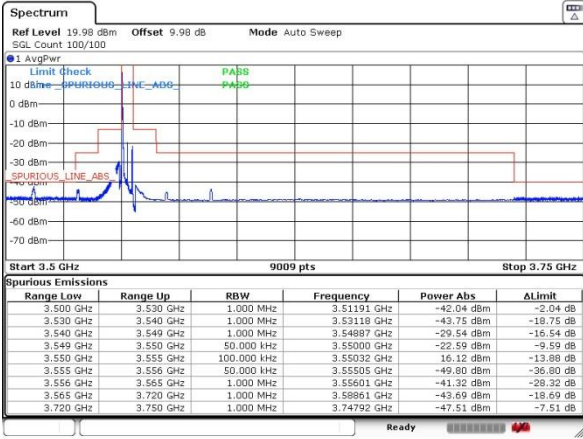

Date: 21.AUG.2020 18:26:29

LTE Band 48 / 20MHz

Highest Channel / 1RB0 / QPSK

Date: 21.AUG.2020 18:36:16

Highest Channel / 1RB0 / 16QAM

Date: 21.AUG.2020 18:37:33

Highest Channel / 1RBmax / QPSK

Date: 21.AUG.2020 18:51:00

Highest Channel / 1RBmax / 16QAM

Date: 21.AUG.2020 18:55:14

Highest Channel / FullIRB / QPSK

Date: 21.AUG.2020 18:32:28

Highest Channel / FullIRB / 16QAM

Date: 21.AUG.2020 18:33:44

LTE Band 48

Lowest Channel / 1RB0 / 5M / 64QAM

Date: 21.AUG.2020 16:15:19

Lowest Channel / 1RB0 / 10M / 64QAM

Date: 21.AUG.2020 10:52:14

Lowest Channel / 1RBmax / 5M / 64QAM

Date: 21.AUG.2020 16:21:00

Lowest Channel / 1RBmax / 10M / 64QAM

Date: 21.AUG.2020 10:56:12

Lowest Channel / FullRB / 5M / 64QAM

Date: 21.AUG.2020 16:07:19

Lowest Channel / FullRB / 10M / 64QAM

Date: 21.AUG.2020 10:49:22

LTE Band 48

Middle Channel / 1RB0 / 5M / 64QAM

Date: 21.AUG.2020 16:44:14

Middle Channel / 1RB0 / 10M / 64QAM