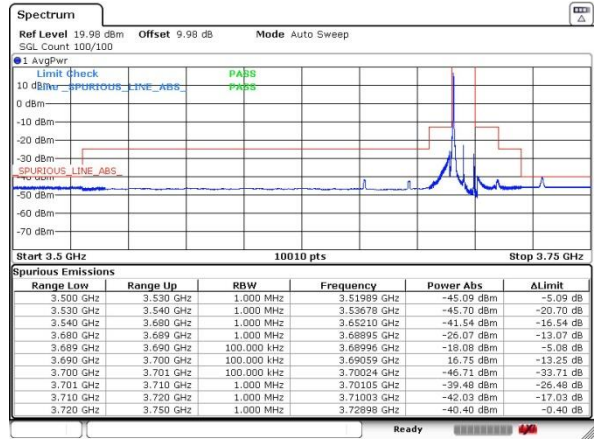

Middle Channel / FullIRB / 10M / 64QAM

Date: 21.AUG.2020 11:12:30

LTE Band 48

Highest Channel / 1RB0 / 5M / 64QAM

Highest Channel / 1RB0 / 10M / 64QAM

Highest Channel / 1RBmax / 5M / 64QAM

Highest Channel / 1RBmax / 10M / 64QAM

Highest Channel / FullRB / 5M / 64QAM

Highest Channel / FullRB / 10M / 64QAM