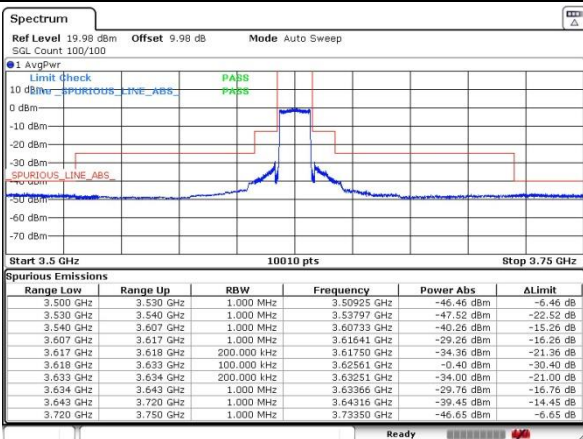

Middle Channel / FullRB / QPSK

Date: 21.AUG.2020 17:36:45