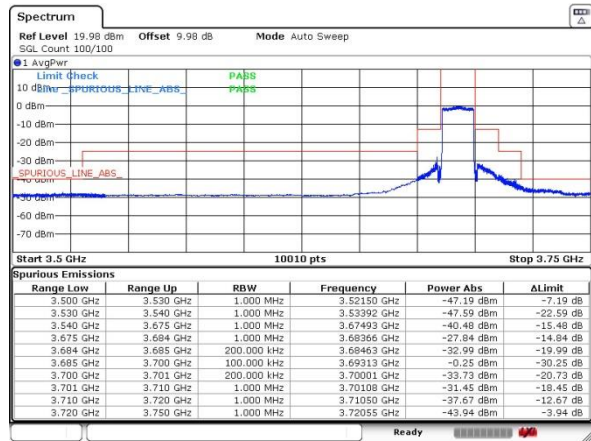

Highest Channel / 1RB0 / QPSK

Highest Channel / 1RB0 / 16QAM

Highest Channel / 1RBmax / QPSK

Highest Channel / 1RBmax / 16QAM

Highest Channel / FullIRB / QPSK

Highest Channel / FullIRB / 16QAM

LTE Band 48 / 20MHz