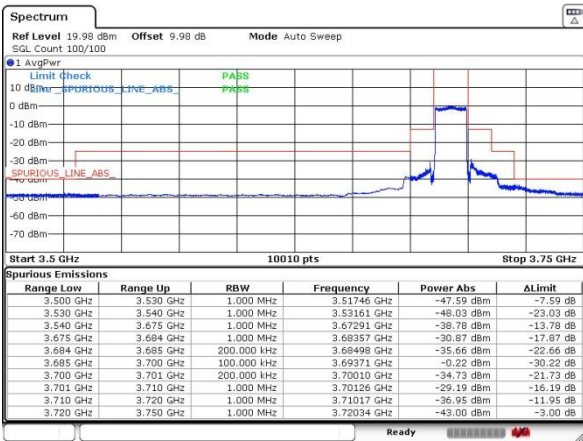

Highest Channel / 1RB0 / QPSK

Highest Channel / 1RB0 / 16QAM

Highest Channel / 1RBmax / QPSK

Highest Channel / 1RBmax / 16QAM

Highest Channel / FullIRB / QPSK

Highest Channel / FullIRB / 16QAM

LTE Band 48 / 20MHz

Lowest Channel / 1RB0 / QPSK

Date: 21.AUG.2020 18:07:42

Lowest Channel / 1RB0 / 16QAM

Date: 21.AUG.2020 18:09:05

Lowest Channel / 1RBmax / QPSK

Date: 21.AUG.2020 18:12:18

Lowest Channel / 1RBmax / 16QAM

Date: 21.AUG.2020 18:13:46

Lowest Channel / FullIRB / QPSK

Date: 21.AUG.2020 18:02:23

Lowest Channel / FullIRB / 16QAM

Date: 21.AUG.2020 18:04:49

LTE Band 48 / 20MHz

Middle Channel / 1RB0 / QPSK

Date: 21.AUG.2020 18:21:51

Middle Channel / 1RB0 / 16QAM