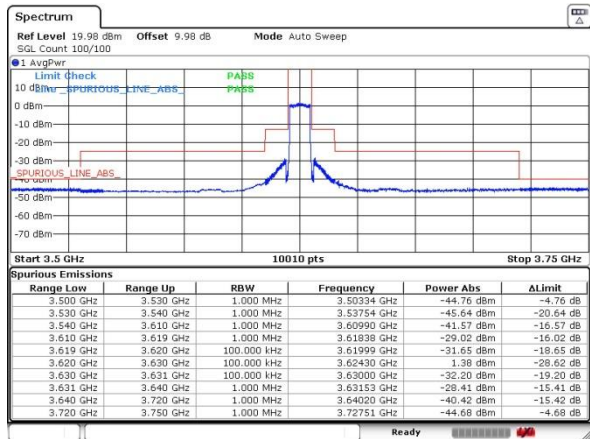

Lowest Channel / FullRB / 5M / 64QAM

Date: 21.AUG.2020 16:07:19

Lowest Channel / FullRB / 10M / 64QAM

Date: 21.AUG.2020 10:49:22

LTE Band 48

Middle Channel / 1RB0 / 5M / 64QAM

Date: 21.AUG.2020 16:44:14

Middle Channel / 1RB0 / 10M / 64QAM

Date: 21.AUG.2020 11:09:21

Middle Channel / 1RBmax / 5M / 64QAM

Date: 21.AUG.2020 16:48:38

Middle Channel / 1RBmax / 10M / 64QAM

Date: 21.AUG.2020 11:06:42

Middle Channel / FullIRB / 5M / 64QAM

Date: 21.AUG.2020 16:43:03

Middle Channel / FullIRB / 10M / 64QAM

Date: 21.AUG.2020 11:12:30

LTE Band 48

Highest Channel / 1RB0 / 5M / 64QAM

Highest Channel / 1RB0 / 10M / 64QAM

Highest Channel / 1RBmax / 5M / 64QAM

Highest Channel / 1RBmax / 10M / 64QAM