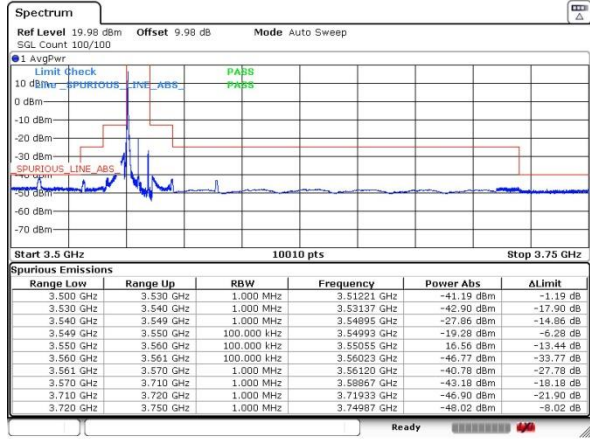

Date: 21.AUG.2020 18:26:29

LTE Band 48 / 20MHz

Highest Channel / 1RB0 / QPSK

Date: 21.AUG.2020 18:36:16

Highest Channel / 1RB0 / 16QAM

Date: 21.AUG.2020 18:37:33

Highest Channel / 1RBmax / QPSK

Date: 21.AUG.2020 18:51:00

Highest Channel / 1RBmax / 16QAM

Date: 21.AUG.2020 18:55:14

Highest Channel / FullIRB / QPSK

Date: 21.AUG.2020 18:32:28

Highest Channel / FullIRB / 16QAM

Date: 21.AUG.2020 18:33:44

LTE Band 48

Lowest Channel / 1RB0 / 5M / 64QAM

Date: 21.AUG.2020 16:15:19

Lowest Channel / 1RB0 / 10M / 64QAM

Date: 21.AUG.2020 10:52:14

Lowest Channel / 1RBmax / 5M / 64QAM

Date: 21.AUG.2020 16:21:00

Lowest Channel / 1RBmax / 10M / 64QAM

Date: 21.AUG.2020 10:56:12