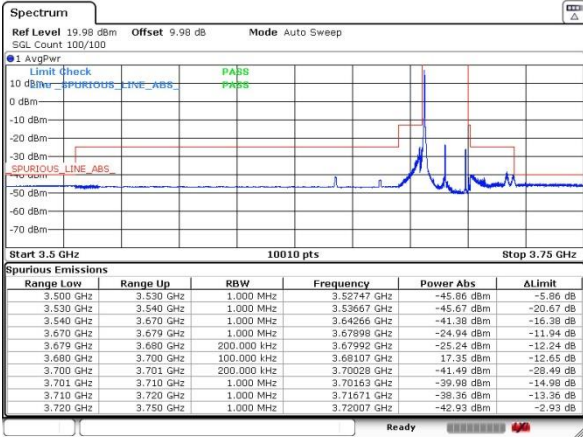

Lowest Channel / FullIRB / QPSK

Date: 21.AUG.2020 18:02:23

Lowest Channel / FullIRB / 16QAM

Date: 21.AUG.2020 18:04:49

LTE Band 48 / 20MHz

Middle Channel / 1RB0 / QPSK

Date: 21.AUG.2020 18:21:51

Middle Channel / 1RB0 / 16QAM

Date: 21.AUG.2020 18:26:29

LTE Band 48 / 20MHz

Highest Channel / 1RB0 / QPSK

Date: 21.AUG.2020 18:36:16

Highest Channel / 1RB0 / 16QAM

Date: 21.AUG.2020 18:37:33

Highest Channel / 1RBmax / QPSK

Date: 21.AUG.2020 18:51:00

Highest Channel / 1RBmax / 16QAM

Date: 21.AUG.2020 18:55:14

Highest Channel / FullIRB / QPSK

Date: 21.AUG.2020 18:32:28

Highest Channel / FullIRB / 16QAM

Date: 21.AUG.2020 18:33:44

LTE Band 48

Lowest Channel / 1RB0 / 5M / 64QAM