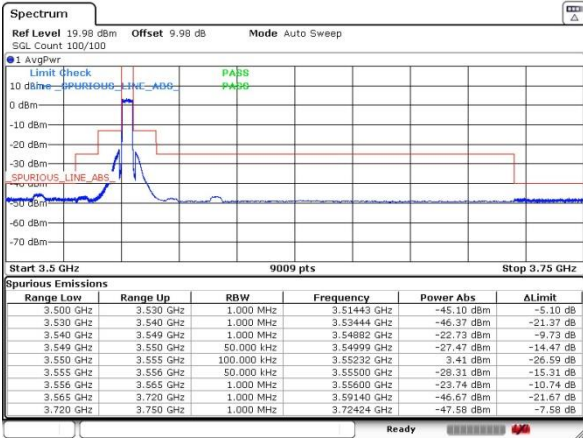

Highest Channel / 1RBmax / 16QAM

Date: 21.AUG.2020 18:55:14

Highest Channel / FullIRB / QPSK

Date: 21.AUG.2020 18:32:28

Highest Channel / FullIRB / 16QAM

Date: 21.AUG.2020 18:33:44

LTE Band 48

Lowest Channel / 1RB0 / 5M / 64QAM

Date: 21.AUG.2020 16:15:19

Lowest Channel / 1RB0 / 10M / 64QAM

Date: 21.AUG.2020 10:52:14

Lowest Channel / 1RBmax / 5M / 64QAM

Date: 21.AUG.2020 16:21:00

Lowest Channel / 1RBmax / 10M / 64QAM

Date: 21.AUG.2020 10:56:12

Lowest Channel / FullRB / 5M / 64QAM

Date: 21.AUG.2020 16:07:19

Lowest Channel / FullRB / 10M / 64QAM

Date: 21.AUG.2020 10:49:22

LTE Band 48

Middle Channel / 1RB0 / 5M / 64QAM

Date: 21.AUG.2020 16:44:14

Middle Channel / 1RB0 / 10M / 64QAM