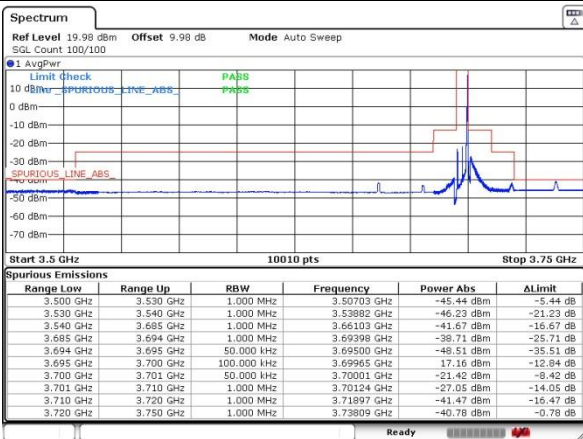

Middle Channel / FullIRB / 10M / 64QAM

Date: 21.AUG.2020 11:12:30

LTE Band 48

Highest Channel / 1RB0 / 5M / 64QAM

Highest Channel / 1RB0 / 10M / 64QAM

Highest Channel / 1RBmax / 5M / 64QAM

Highest Channel / 1RBmax / 10M / 64QAM

Highest Channel / FullRB / 5M / 64QAM

Highest Channel / FullRB / 10M / 64QAM