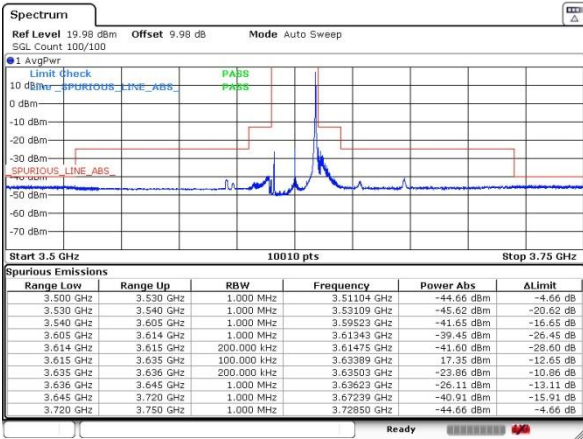

Middle Channel / 1RBmax / QPSK

Date: 21.AUG.2020 18:18:01