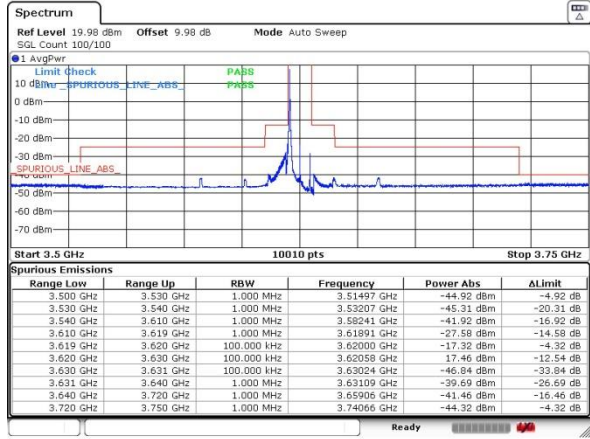

Highest Channel / 1RBmax / 16QAM

Date: 21.AUG.2020 18:55:14

Highest Channel / FullIRB / QPSK

Date: 21.AUG.2020 18:32:28

Highest Channel / FullIRB / 16QAM

Date: 21.AUG.2020 18:33:44

LTE Band 48

Lowest Channel / 1RB0 / 5M / 64QAM

Date: 21.AUG.2020 16:15:19

Lowest Channel / 1RB0 / 10M / 64QAM

Date: 21.AUG.2020 10:52:14

Lowest Channel / 1RBmax / 5M / 64QAM

Date: 21.AUG.2020 16:21:00

Lowest Channel / 1RBmax / 10M / 64QAM

Date: 21.AUG.2020 10:56:12

Lowest Channel / FullRB / 5M / 64QAM

Date: 21.AUG.2020 16:07:19

Lowest Channel / FullRB / 10M / 64QAM

Date: 21.AUG.2020 10:49:22

LTE Band 48

Middle Channel / 1RB0 / 5M / 64QAM

Date: 21.AUG.2020 16:44:14

Middle Channel / 1RB0 / 10M / 64QAM

Middle Channel / FullIRB / 10M / 64QAM

Date: 21.AUG.2020 11:12:30

LTE Band 48

Highest Channel / 1RB0 / 5M / 64QAM

Highest Channel / 1RB0 / 10M / 64QAM

Highest Channel / 1RBmax / 5M / 64QAM

Highest Channel / 1RBmax / 10M / 64QAM