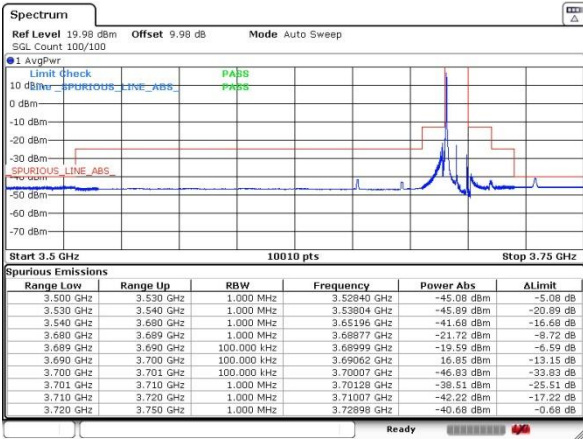

LTE Band 48 / 10MHz

Highest Channel / 1RB0 / QPSK

Date: 21.AUG.2020 11:24:22

Highest Channel / 1RB0 / 16QAM

Date: 21.AUG.2020 11:26:51

Highest Channel / 1RBmax / QPSK

Date: 21.AUG.2020 11:31:52

Highest Channel / 1RBmax / 16QAM

Date: 21.AUG.2020 11:34:24

Highest Channel / FullIRB / QPSK

Date: 21.AUG.2020 11:18:54

Highest Channel / FullIRB / 16QAM

Date: 21.AUG.2020 11:20:18

LTE Band 48 / 15MHz

Lowest Channel / 1RB0 / QPSK

Date: 21.AUG.2020 17:19:09