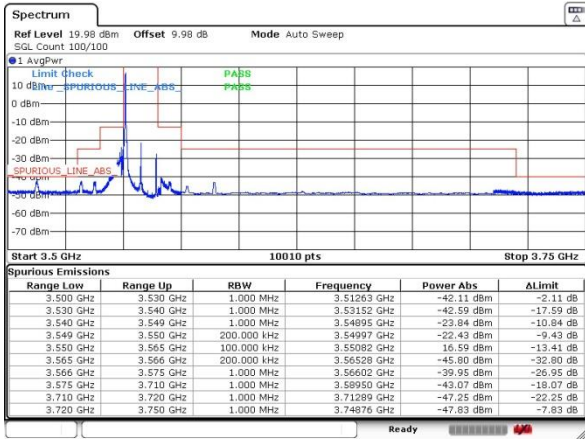

LTE Band 48 / 10MHz

Highest Channel / 1RB0 / QPSK

Date: 21.AUG.2020 11:24:22

Highest Channel / 1RB0 / 16QAM

Date: 21.AUG.2020 11:26:51

Highest Channel / 1RBmax / QPSK

Date: 21.AUG.2020 11:31:52

Highest Channel / 1RBmax / 16QAM

Date: 21.AUG.2020 11:34:24

Highest Channel / FullIRB / QPSK

Date: 21.AUG.2020 11:18:54

Highest Channel / FullIRB / 16QAM

Date: 21.AUG.2020 11:20:18

LTE Band 48 / 15MHz

Lowest Channel / 1RB0 / QPSK

Date: 21.AUG.2020 17:19:09

Lowest Channel / 1RB0 / 16QAM

Date: 21.AUG.2020 17:20:11

Lowest Channel / 1RBmax / QPSK

Date: 21.AUG.2020 17:22:19

Lowest Channel / 1RBmax / 16QAM

Date: 21.AUG.2020 17:23:33

Lowest Channel / FullRB / QPSK

Date: 21.AUG.2020 17:15:52

Lowest Channel / FullRB / 16QAM

Date: 21.AUG.2020 17:16:56

LTE Band 48 / 15MHz

Middle Channel / 1RB0 / QPSK

Date: 21.AUG.2020 17:28:24

Middle Channel / 1RB0 / 16QAM

Date: 21.AUG.2020 17:29:43

Middle Channel / 1RBmax / QPSK