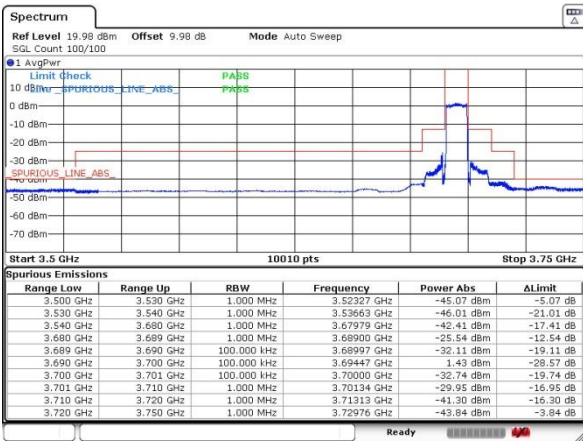

LTE Band 48 / 10MHz

Highest Channel / 1RB0 / QPSK

Date: 21.AUG.2020 11:24:22

Highest Channel / 1RB0 / 16QAM

Date: 21.AUG.2020 11:26:51

Highest Channel / 1RBmax / QPSK

Date: 21.AUG.2020 11:31:52

Highest Channel / 1RBmax / 16QAM

Date: 21.AUG.2020 11:34:24

Highest Channel / FullIRB / QPSK

Date: 21.AUG.2020 11:18:54

Highest Channel / FullIRB / 16QAM

Date: 21.AUG.2020 11:20:18

LTE Band 48 / 15MHz

Lowest Channel / 1RB0 / QPSK

Date: 21.AUG.2020 17:19:09