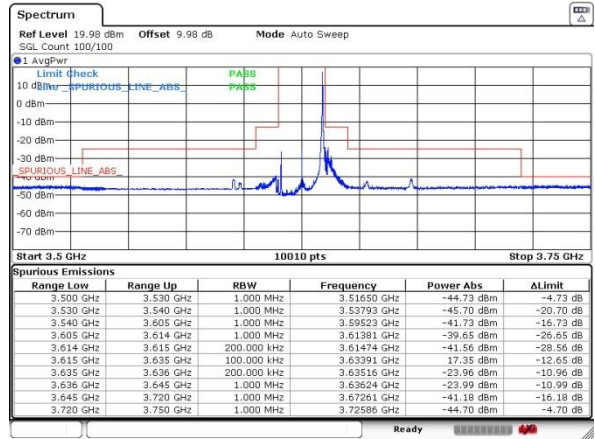

Middle Channel / 1RBmax / 16QAM

Date: 21.AUG.2020 18:19:10