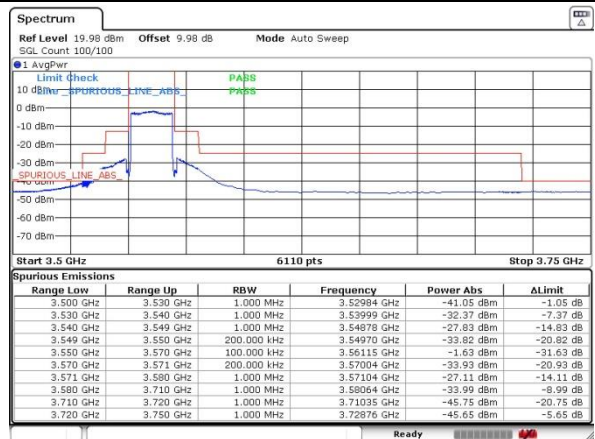

Highest Channel / 1RB0 / QPSK

Highest Channel / 1RB0 / 16QAM

Highest Channel / 1RBmax / QPSK

Highest Channel / 1RBmax / 16QAM

Highest Channel / FullIRB / QPSK

Highest Channel / FullIRB / 16QAM

LTE Band 48 / 20MHz

Lowest Channel / 1RB0 / QPSK

Date: 21.AUG.2020 18:07:42

Lowest Channel / 1RB0 / 16QAM

Date: 21.AUG.2020 18:09:05

Lowest Channel / 1RBmax / QPSK

Date: 21.AUG.2020 18:12:18

Lowest Channel / 1RBmax / 16QAM

Date: 21.AUG.2020 18:13:46

Lowest Channel / FullIRB / QPSK

Date: 21.AUG.2020 18:02:23

Lowest Channel / FullIRB / 16QAM

Date: 21.AUG.2020 18:04:49

LTE Band 48 / 20MHz

Middle Channel / 1RB0 / QPSK

Date: 21.AUG.2020 18:21:51

Middle Channel / 1RB0 / 16QAM