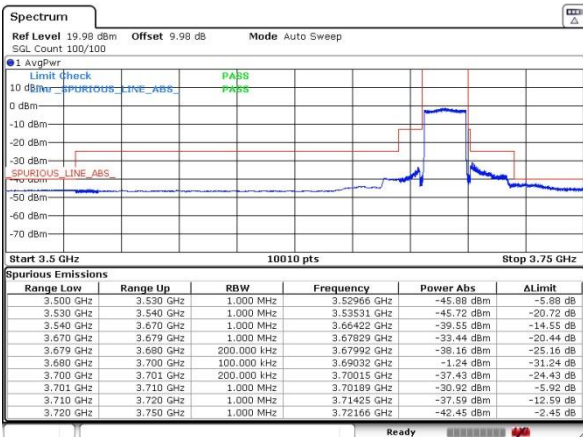

Date: 21.AUG.2020 18:26:29

LTE Band 48 / 20MHz

Highest Channel / 1RB0 / QPSK

Date: 21.AUG.2020 18:36:16

Highest Channel / 1RB0 / 16QAM

Date: 21.AUG.2020 18:37:33

Highest Channel / 1RBmax / QPSK

Date: 21.AUG.2020 18:51:00

Highest Channel / 1RBmax / 16QAM

Date: 21.AUG.2020 18:55:14

Highest Channel / FullIRB / QPSK

Date: 21.AUG.2020 18:32:28

Highest Channel / FullIRB / 16QAM

Date: 21.AUG.2020 18:33:44

LTE Band 48

Lowest Channel / 1RB0 / 5M / 64QAM