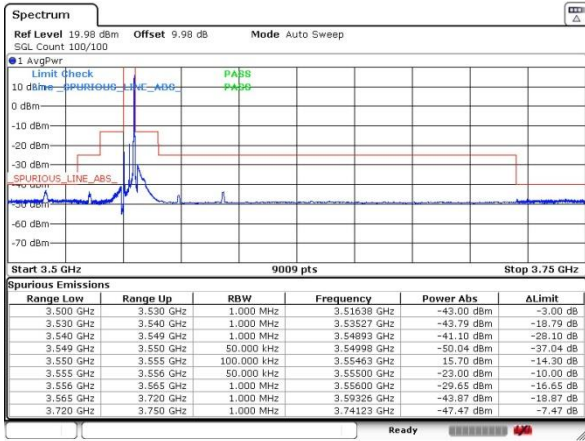

Date: 21 AUG 2020 01:43:57

Highest Channel / 10MHz / 64QAM

Date: 21 AUG 2020 01:54:33

LTE Band 48

Lowest Channel / 15MHz / 64QAM

Date: 21 AUG 2020 01:55:11

Lowest Channel / 20MHz / 64QAM

Date: 21 AUG 2020 02:03:05

Date: 21 AUG 2020 02:09:23

Conducted Band Edge

LTE Band 48 / 5MHz

Lowest Channel / 1RB0 / QPSK

Date: 21.AUG.2020 16:11:21

Lowest Channel / 1RB0 / 16QAM

Date: 21.AUG.2020 16:13:13

Lowest Channel / 1RBmax / QPSK

Date: 21.AUG.2020 16:17:13

Lowest Channel / 1RBmax / 16QAM

Date: 21.AUG.2020 16:19:09

Lowest Channel / FullIRB / QPSK

Date: 21.AUG.2020 16:03:18

Lowest Channel / FullIRB / 16QAM

Date: 21.AUG.2020 16:05:20

LTE Band 48 / 5MHz