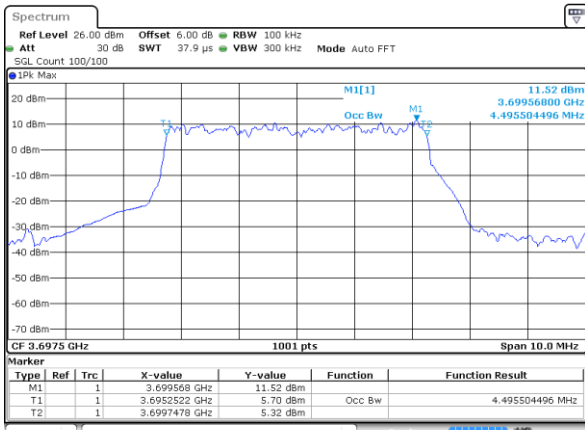

Middle Channel / 20MHz / 16QAM

Date: 21 AUG 2020 02:04:06

Highest Channel / 20MHz / QPSK

Date: 21 AUG 2020 02:04:51

Highest Channel / 20MHz / 16QAM

Date: 21 AUG 2020 02:06:50

LTE Band 48

Lowest Channel / 5MHz / 64QAM

Date: 21 AUG 2020 01:38:37

Lowest Channel / 10MHz / 64QAM

Date: 21 AUG 2020 01:48:45

Middle Channel / 5MHz / 64QAM

Date: 21 AUG 2020 01:40:22

Middle Channel / 10MHz / 64QAM

Date: 21 AUG 2020 01:49:33

Highest Channel / 5MHz / 64QAM

Date: 21 AUG 2020 01:43:57

Highest Channel / 10MHz / 64QAM

Date: 21 AUG 2020 01:54:33

LTE Band 48

Lowest Channel / 15MHz / 64QAM

Date: 21 AUG 2020 01:55:11

Lowest Channel / 20MHz / 64QAM

Date: 21 AUG 2020 02:03:05