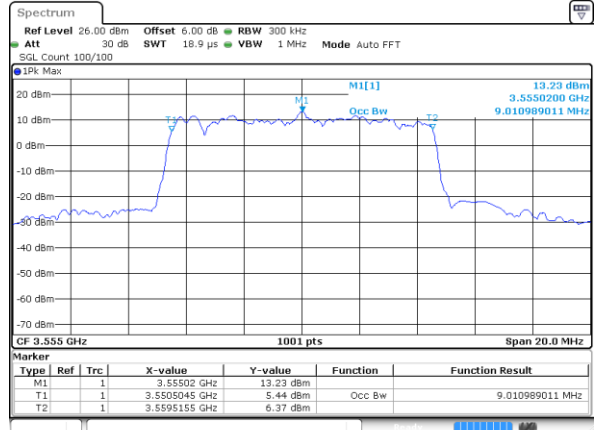

Date: 21 AUG 2020 02:00:55

LTE Band 48

Lowest Channel / 20MHz / QPSK

Date: 21 AUG 2020 02:02:19

Lowest Channel / 20MHz / 16QAM

Date: 21 AUG 2020 02:02:40

Middle Channel / 20MHz / QPSK

Date: 21 AUG 2020 02:04:25

Middle Channel / 20MHz / 16QAM

Date: 21 AUG 2020 02:04:06

Highest Channel / 20MHz / QPSK

Date: 21 AUG 2020 02:04:51

Highest Channel / 20MHz / 16QAM

Date: 21 AUG 2020 02:06:50

LTE Band 48

Lowest Channel / 5MHz / 64QAM

Date: 21 AUG 2020 01:38:37

Lowest Channel / 10MHz / 64QAM

Date: 21 AUG 2020 01:48:45

Middle Channel / 5MHz / 64QAM

Date: 21 AUG 2020 01:40:22

Middle Channel / 10MHz / 64QAM

Date: 21 AUG 2020 01:49:33

Highest Channel / 5MHz / 64QAM

Date: 21 AUG 2020 01:43:57

Highest Channel / 10MHz / 64QAM

Date: 21 AUG 2020 01:54:33

LTE Band 48

Lowest Channel / 15MHz / 64QAM

Date: 21 AUG 2020 01:55:11

Lowest Channel / 20MHz / 64QAM

Date: 21 AUG 2020 02:03:05