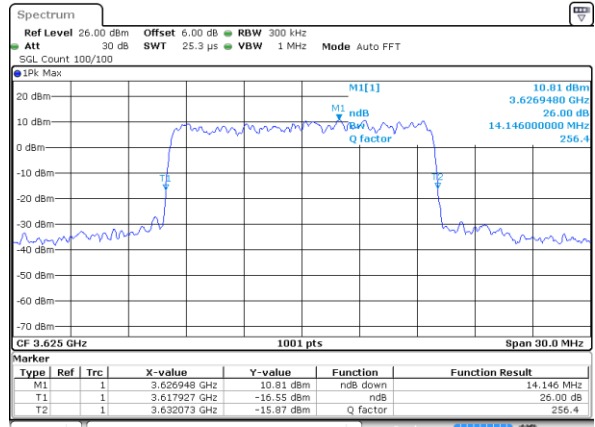

LTE Band 48

Lowest Channel / 15MHz / QPSK

Date: 21 AUG 2020 01:56:06

Lowest Channel / 15MHz / 16QAM

Date: 21 AUG 2020 01:55:49

Middle Channel / 15MHz / QPSK

Date: 21 AUG 2020 01:58:07

Middle Channel / 15MHz / 16QAM

Date: 21 AUG 2020 01:59:24

Highest Channel / 15MHz / QPSK

Date: 21 AUG 2020 02:01:47

Highest Channel / 15MHz / 16QAM

Date: 21 AUG 2020 02:01:01

LTE Band 48

Lowest Channel / 20MHz / QPSK

Date: 21 AUG 2020 02:02:25