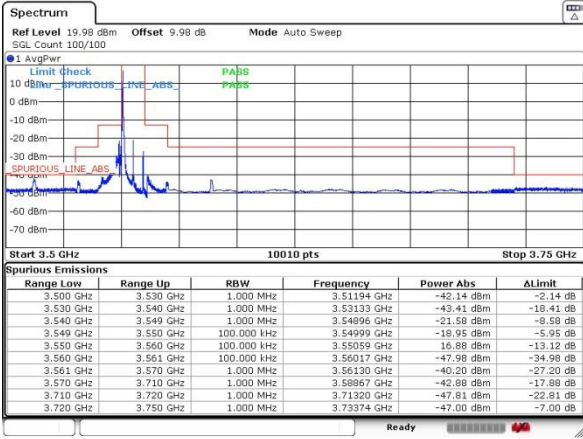

Middle Channel / FullRB / QPSK

Date: 21.AUG.2020 16:41:13

Middle Channel / FullRB / 16QAM

Date: 21.AUG.2020 16:42:11

LTE Band 48 / 5MHz

Highest Channel / 1RB0 / QPSK

Date: 21.AUG.2020 16:57:50

Highest Channel / 1RB0 / 16QAM

Date: 21.AUG.2020 16:59:32

Highest Channel / 1RBmax / QPSK

Date: 21.AUG.2020 16:52:39

Highest Channel / 1RBmax / 16QAM

Date: 21.AUG.2020 16:54:25

Highest Channel / FullIRB / QPSK

Date: 21.AUG.2020 17:03:04

Highest Channel / FullIRB / 16QAM

Date: 21.AUG.2020 17:04:14

LTE Band 48 / 10MHz

Lowest Channel / 1RB0 / QPSK

Date: 21.AUG.2020 10:50:24

Lowest Channel / 1RB0 / 16QAM

Date: 21.AUG.2020 10:51:26

Lowest Channel / 1RBmax / QPSK

Date: 21.AUG.2020 10:53:31

Lowest Channel / 1RBmax / 16QAM

Date: 21.AUG.2020 10:55:14

Lowest Channel / FullRB / QPSK

Date: 21.AUG.2020 10:47:34

Lowest Channel / FullRB / 16QAM

Date: 21.AUG.2020 10:48:28

LTE Band 48 / 10MHz

Middle Channel / 1RB0 / QPSK