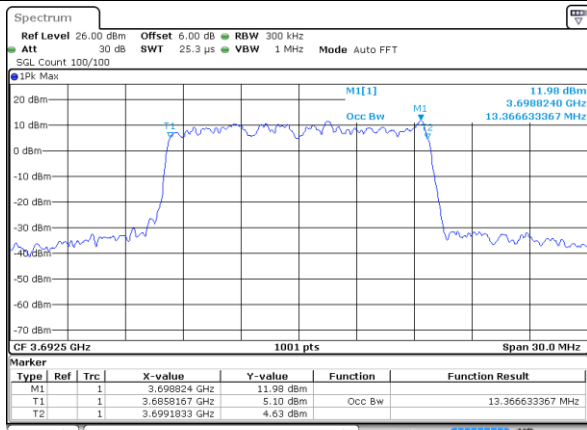

Date: 21 AUG 2020 01:43:57

Highest Channel / 10MHz / 64QAM

Date: 21 AUG 2020 01:54:33

LTE Band 48

Lowest Channel / 15MHz / 64QAM

Date: 21 AUG 2020 01:55:11

Lowest Channel / 20MHz / 64QAM

Date: 21 AUG 2020 02:03:05

Middle Channel / 15MHz / 64QAM

Date: 21 AUG 2020 01:58:51

Middle Channel / 20MHz / 64QAM

Date: 21 AUG 2020 02:03:47

Highest Channel / 15MHz / 64QAM

Date: 21 AUG 2020 02:00:03

Highest Channel / 20MHz / 64QAM

Date: 21 AUG 2020 02:09:23

Conducted Band Edge

LTE Band 48 / 5MHz

Lowest Channel / 1RB0 / QPSK

Date: 21.AUG.2020 16:11:21

Lowest Channel / 1RB0 / 16QAM

Date: 21.AUG.2020 16:13:13

Lowest Channel / 1RBmax / QPSK