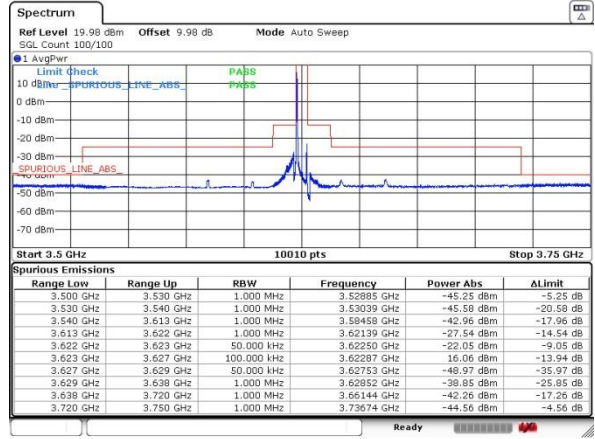

Middle Channel / 1RB0 / 16QAM

Date: 21.AUG.2020 16:45:51