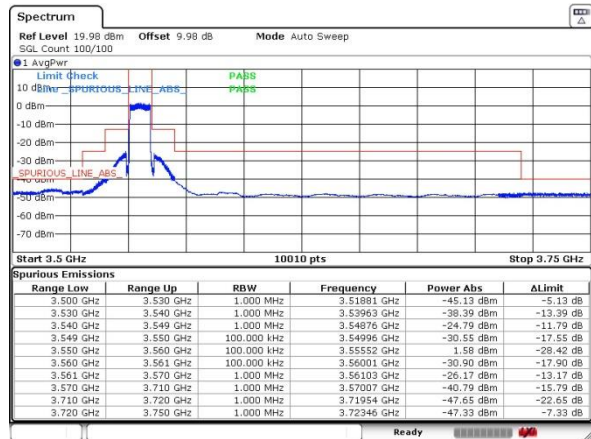

Date: 21.AUG.2020 17:04:14

LTE Band 48 / 10MHz

Lowest Channel / 1RB0 / QPSK

Date: 21.AUG.2020 10:50:24

Lowest Channel / 1RB0 / 16QAM

Date: 21.AUG.2020 10:51:26

Lowest Channel / 1RBmax / QPSK

Date: 21.AUG.2020 10:53:31

Lowest Channel / 1RBmax / 16QAM

Date: 21.AUG.2020 10:55:14

Lowest Channel / FullRB / QPSK

Date: 21.AUG.2020 10:47:34

Lowest Channel / FullRB / 16QAM

Date: 21.AUG.2020 10:48:28

LTE Band 48 / 10MHz

Middle Channel / 1RB0 / QPSK