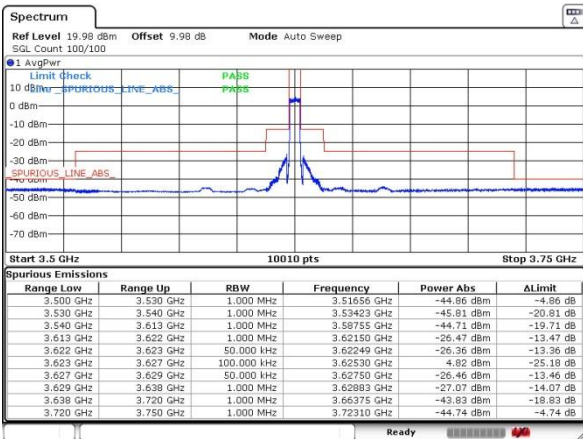

Date: 21.AUG.2020 16:17:13

Lowest Channel / 1RBmax / 16QAM

Date: 21.AUG.2020 16:19:09

Lowest Channel / FullIRB / QPSK

Date: 21.AUG.2020 16:03:18

Lowest Channel / FullIRB / 16QAM

Date: 21.AUG.2020 16:05:20

LTE Band 48 / 5MHz

Middle Channel / FullRB / QPSK

Date: 21.AUG.2020 16:41:13

Middle Channel / FullRB / 16QAM

Date: 21.AUG.2020 16:42:11

LTE Band 48 / 5MHz

Highest Channel / 1RB0 / QPSK

Date: 21.AUG.2020 16:57:50

Highest Channel / 1RB0 / 16QAM