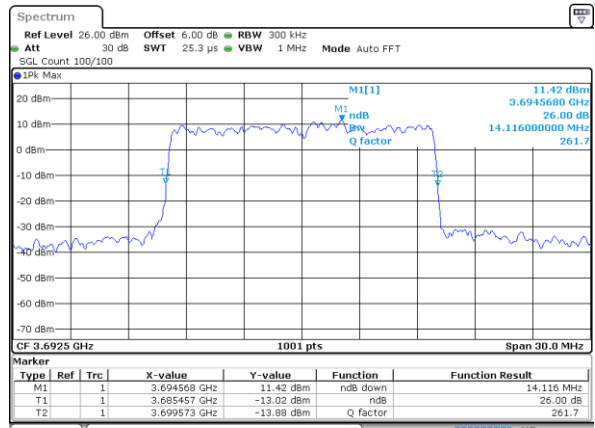

LTE Band 48

Lowest Channel / 15MHz / QPSK

Date: 21 AUG 2020 01:56:06

Lowest Channel / 15MHz / 16QAM

Date: 21 AUG 2020 01:55:49

Middle Channel / 15MHz / QPSK

Date: 21 AUG 2020 01:58:07

Middle Channel / 15MHz / 16QAM

Date: 21 AUG 2020 01:59:24

Highest Channel / 15MHz / QPSK

Date: 21 AUG 2020 02:01:47

Highest Channel / 15MHz / 16QAM

Date: 21 AUG 2020 02:01:01

LTE Band 48

Lowest Channel / 20MHz / QPSK

Date: 21 AUG 2020 02:02:25