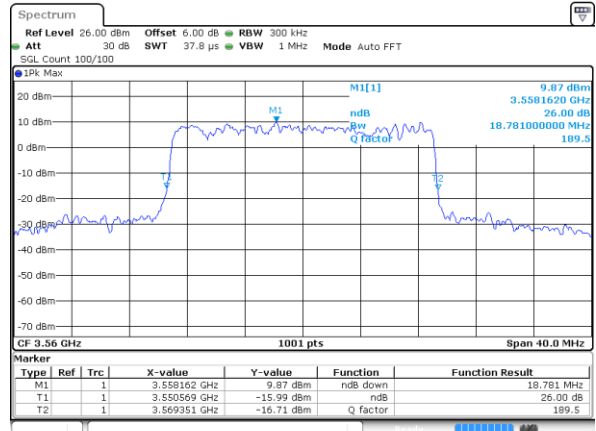

Lowest Channel / 20MHz / 64QAM

Date: 21 AUG 2020 02:03:11