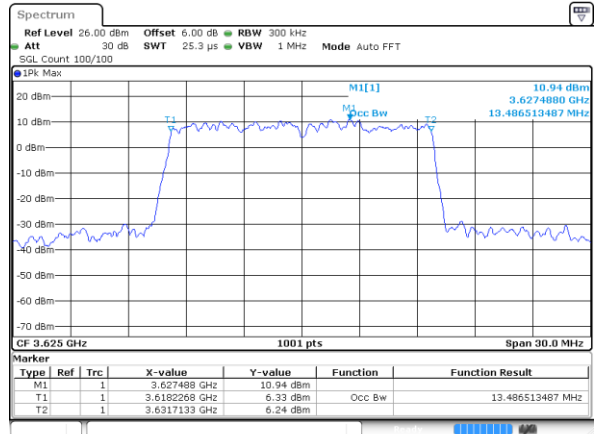

Middle Channel / 15MHz / 16QAM

Date: 21 AUG 2020 01:58:28