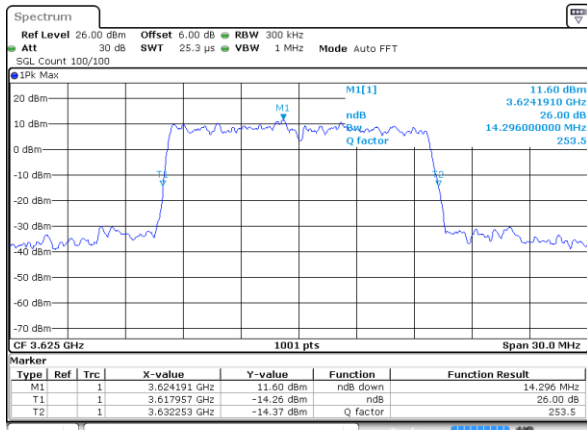

Date: 21 AUG 2020 01:40:30

Middle Channel / 10MHz / 64QAM

Date: 21 AUG 2020 01:49:40

Highest Channel / 5MHz / 64QAM

Date: 21 AUG 2020 01:44:05

Highest Channel / 10MHz / 64QAM

Date: 21 AUG 2020 01:54:40

LTE Band 48

Lowest Channel / 15MHz / 64QAM

Date: 21 AUG 2020 01:55:17

Lowest Channel / 20MHz / 64QAM

Date: 21 AUG 2020 02:03:11

Middle Channel / 15MHz / 64QAM

Date: 21 AUG 2020 01:58:59

Middle Channel / 20MHz / 64QAM

Date: 21 AUG 2020 02:03:53

Highest Channel / 15MHz / 64QAM

Date: 21 AUG 2020 02:00:39

Highest Channel / 20MHz / 64QAM

Date: 21 AUG 2020 02:09:30

Occupied Bandwidth

Mode	LTE Band 48 : 99%OBW(MHz)											
BW	1.4MHz		3MHz		5MHz		10MHz		15MHz		20MHz	
Mod.	QPSK	16QAM	QPSK	16QAM	QPSK	16QAM	QPSK	16QAM	QPSK	16QAM	QPSK	16QAM
Lowest CH	-	-	-	-	4.50	4.51	9.01	9.07	13.37	13.52	17.78	17.86
Middle CH	-	-	-	-	4.49	4.52	9.01	8.99	13.37	13.49	17.90	17.86
Highest CH	-	-	-	-	4.49	4.51	8.99	9.07	13.49	13.43	17.90	17.90
Mode	LTE Band 48 : 99%OBW(MHz)											
BW	1.4MHz		3MHz		5MHz		10MHz		15MHz		20MHz	
Mod.	64QAM		64QAM		64QAM		64QAM		64QAM		64QAM	
Lowest CH	-	-	-	-	4.57		9.01		13.37		17.90	
Middle CH	-	-	-	-	4.51		9.05		13.43		17.82	
Highest CH	-	-	-	-	4.50		9.01		13.37		17.90	

LTE Band 48

Lowest Channel / 5MHz / QPSK

Lowest Channel / 5MHz / 16QAM

Middle Channel / 5MHz / QPSK

Middle Channel / 5MHz / 16QAM

Highest Channel / 5MHz / QPSK

Highest Channel / 5MHz / 16QAM

LTE Band 48