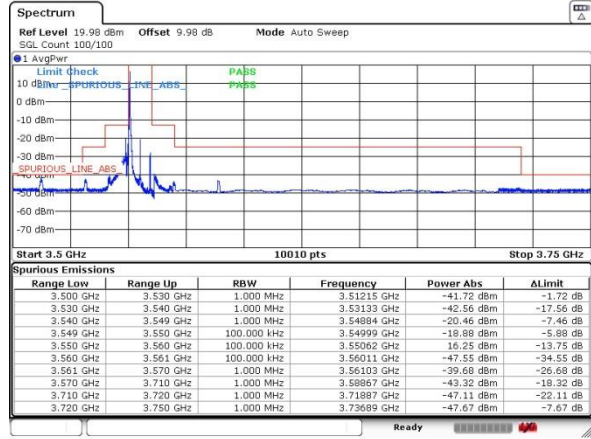

Date: 21.AUG.2020 17:04:14

LTE Band 48 / 10MHz

Lowest Channel / 1RB0 / QPSK

Date: 21.AUG.2020 10:50:24

Lowest Channel / 1RB0 / 16QAM

Date: 21.AUG.2020 10:51:26

Lowest Channel / 1RBmax / QPSK

Date: 21.AUG.2020 10:53:31

Lowest Channel / 1RBmax / 16QAM

Date: 21.AUG.2020 10:55:14

Lowest Channel / FullRB / QPSK

Date: 21.AUG.2020 10:47:34

Lowest Channel / FullRB / 16QAM

Date: 21.AUG.2020 10:48:28

LTE Band 48 / 10MHz

Middle Channel / 1RB0 / QPSK