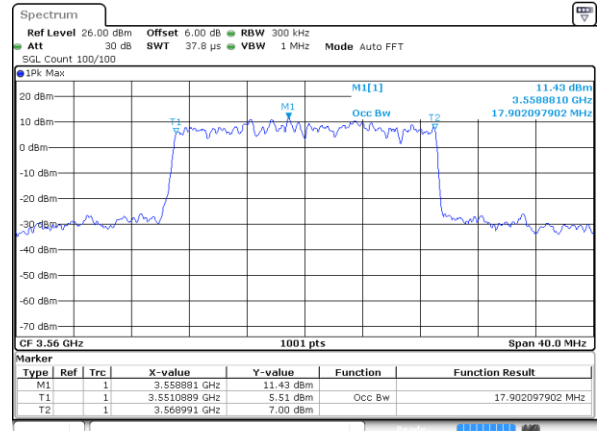

Date: 21 AUG 2020 01:43:57

Highest Channel / 10MHz / 64QAM

Date: 21 AUG 2020 01:54:33

LTE Band 48

Lowest Channel / 15MHz / 64QAM

Date: 21 AUG 2020 01:55:11

Lowest Channel / 20MHz / 64QAM

Date: 21 AUG 2020 02:03:05