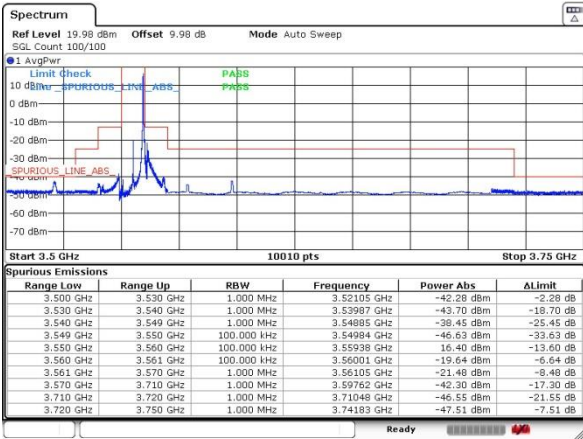

Date: 21.AUG.2020 16:59:32

Highest Channel / 1RBmax / QPSK

Date: 21.AUG.2020 16:52:39

Highest Channel / 1RBmax / 16QAM

Date: 21.AUG.2020 16:54:25

Highest Channel / FullIRB / QPSK

Date: 21.AUG.2020 17:03:04

Highest Channel / FullIRB / 16QAM

Date: 21.AUG.2020 17:04:14

LTE Band 48 / 10MHz

Lowest Channel / 1RB0 / QPSK

Date: 21.AUG.2020 10:50:24

Lowest Channel / 1RB0 / 16QAM

Date: 21.AUG.2020 10:51:26

Lowest Channel / 1RBmax / QPSK

Date: 21.AUG.2020 10:53:31

Lowest Channel / 1RBmax / 16QAM

Date: 21.AUG.2020 10:55:14

Lowest Channel / FullRB / QPSK

Date: 21.AUG.2020 10:47:34

Lowest Channel / FullRB / 16QAM

Date: 21.AUG.2020 10:48:28

LTE Band 48 / 10MHz

Middle Channel / 1RB0 / QPSK