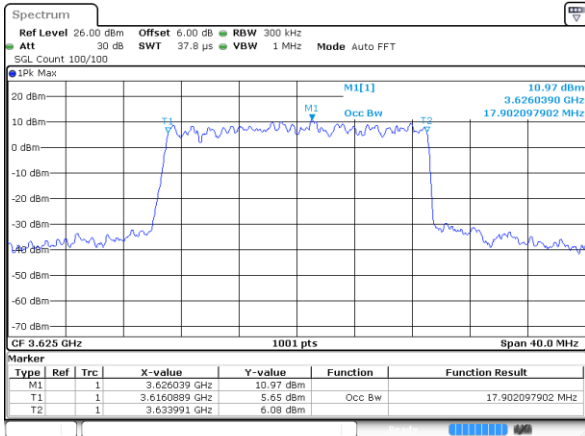

Date: 21 AUG 2020 02:00:55

LTE Band 48

Lowest Channel / 20MHz / QPSK

Date: 21 AUG 2020 02:02:19

Lowest Channel / 20MHz / 16QAM

Date: 21 AUG 2020 02:02:40

Middle Channel / 20MHz / QPSK

Date: 21 AUG 2020 02:04:25

Middle Channel / 20MHz / 16QAM

Date: 21 AUG 2020 02:04:06

Highest Channel / 20MHz / QPSK

Date: 21 AUG 2020 02:04:51

Highest Channel / 20MHz / 16QAM

Date: 21 AUG 2020 02:06:50

LTE Band 48

Lowest Channel / 5MHz / 64QAM