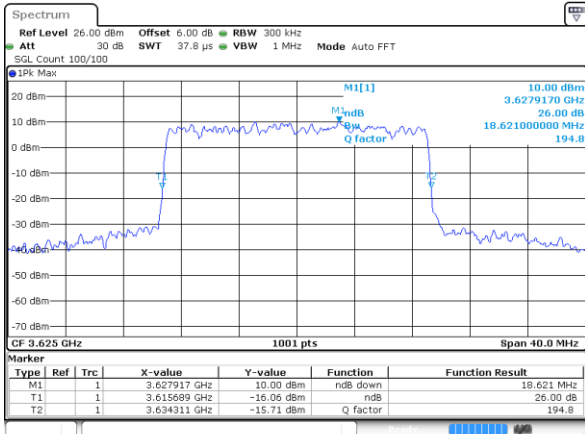

Middle Channel / 20MHz / QPSK

Date: 21 AUG 2020 02:04:31