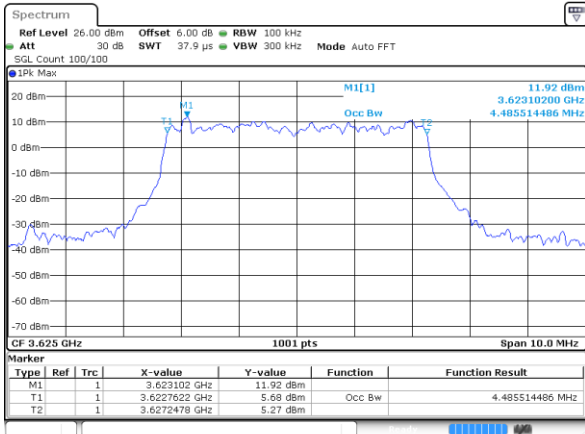

Highest Channel / 15MHz / 64QAM

Date: 21 AUG 2020 02:00:39

Highest Channel / 20MHz / 64QAM

Date: 21 AUG 2020 02:09:30

Occupied Bandwidth

Mode	LTE Band 48 : 99%OBW(MHz)											
BW	1.4MHz		3MHz		5MHz		10MHz		15MHz		20MHz	
Mod.	QPSK	16QAM	QPSK	16QAM	QPSK	16QAM	QPSK	16QAM	QPSK	16QAM	QPSK	16QAM
Lowest CH	-	-	-	-	4.50	4.51	9.01	9.07	13.37	13.52	17.78	17.86
Middle CH	-	-	-	-	4.49	4.52	9.01	8.99	13.37	13.49	17.90	17.86
Highest CH	-	-	-	-	4.49	4.51	8.99	9.07	13.49	13.43	17.90	17.90
Mode	LTE Band 48 : 99%OBW(MHz)											
BW	1.4MHz		3MHz		5MHz		10MHz		15MHz		20MHz	
Mod.	64QAM		64QAM		64QAM		64QAM		64QAM		64QAM	
Lowest CH	-	-	-	-	4.57		9.01		13.37		17.90	
Middle CH	-	-	-	-	4.51		9.05		13.43		17.82	
Highest CH	-	-	-	-	4.50		9.01		13.37		17.90	

LTE Band 48

Lowest Channel / 5MHz / QPSK

Lowest Channel / 5MHz / 16QAM

Middle Channel / 5MHz / QPSK

Middle Channel / 5MHz / 16QAM

Highest Channel / 5MHz / QPSK

Highest Channel / 5MHz / 16QAM

LTE Band 48