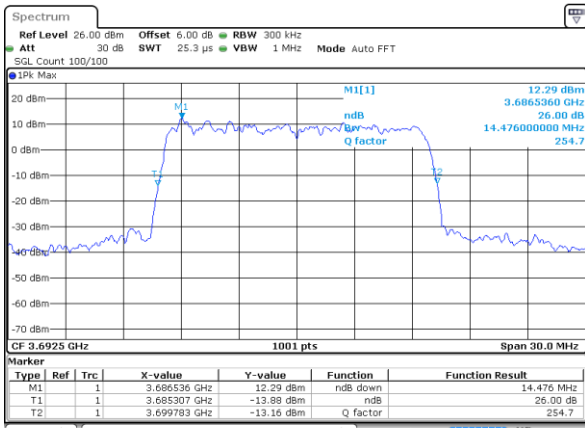

LTE Band 48

Lowest Channel / 15MHz / QPSK

Date: 21 AUG 2020 01:56:06

Lowest Channel / 15MHz / 16QAM

Date: 21 AUG 2020 01:55:49

Middle Channel / 15MHz / QPSK

Date: 21 AUG 2020 01:58:07

Middle Channel / 15MHz / 16QAM

Date: 21 AUG 2020 01:59:24

Highest Channel / 15MHz / QPSK

Date: 21 AUG 2020 02:01:47

Highest Channel / 15MHz / 16QAM

Date: 21 AUG 2020 02:01:01

LTE Band 48

Lowest Channel / 20MHz / QPSK

Date: 21 AUG 2020 02:02:25