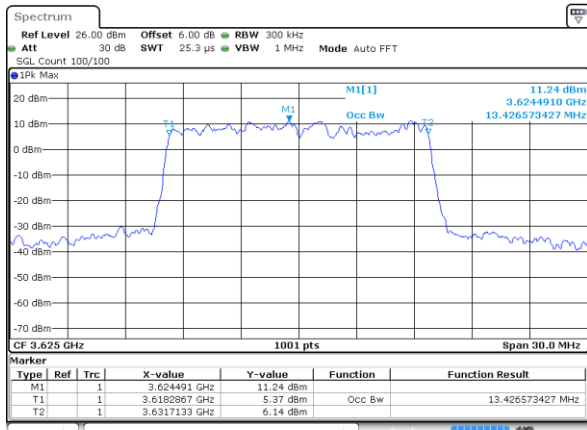

Date: 21 AUG 2020 01:38:37

Lowest Channel / 10MHz / 64QAM

Date: 21 AUG 2020 01:48:45

Middle Channel / 5MHz / 64QAM

Date: 21 AUG 2020 01:40:22

Middle Channel / 10MHz / 64QAM

Date: 21 AUG 2020 01:49:33

Highest Channel / 5MHz / 64QAM

Date: 21 AUG 2020 01:43:57

Highest Channel / 10MHz / 64QAM

Date: 21 AUG 2020 01:54:33

LTE Band 48

Lowest Channel / 15MHz / 64QAM

Date: 21 AUG 2020 01:55:11

Lowest Channel / 20MHz / 64QAM

Date: 21 AUG 2020 02:03:05

Middle Channel / 15MHz / 64QAM

Date: 21 AUG 2020 01:58:51

Middle Channel / 20MHz / 64QAM

Date: 21 AUG 2020 02:03:47

Highest Channel / 15MHz / 64QAM

Date: 21 AUG 2020 02:00:03

Highest Channel / 20MHz / 64QAM

Date: 21 AUG 2020 02:09:23

Conducted Band Edge

LTE Band 48 / 5MHz

Lowest Channel / 1RB0 / QPSK

Date: 21.AUG.2020 16:11:21

Lowest Channel / 1RB0 / 16QAM

Date: 21.AUG.2020 16:13:13

Lowest Channel / 1RBmax / QPSK