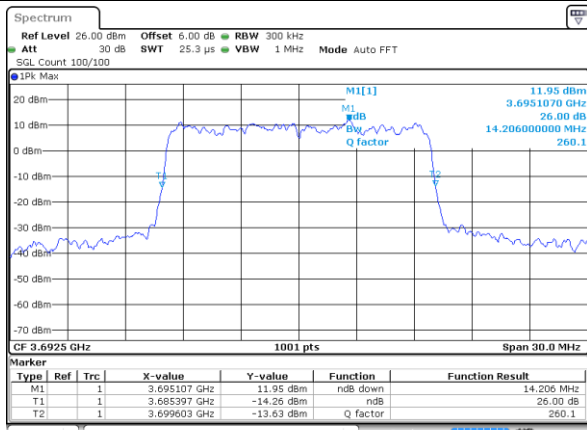

Date: 21 AUG 2020 01:40:30

Middle Channel / 10MHz / 64QAM

Date: 21 AUG 2020 01:49:40

Highest Channel / 5MHz / 64QAM

Date: 21 AUG 2020 01:44:05

Highest Channel / 10MHz / 64QAM

Date: 21 AUG 2020 01:54:40

LTE Band 48

Lowest Channel / 15MHz / 64QAM

Date: 21 AUG 2020 01:55:17

Lowest Channel / 20MHz / 64QAM

Date: 21 AUG 2020 02:03:11

Middle Channel / 15MHz / 64QAM

Date: 21 AUG 2020 01:58:59

Middle Channel / 20MHz / 64QAM

Date: 21 AUG 2020 02:03:53

Highest Channel / 15MHz / 64QAM

Date: 21 AUG 2020 02:00:39

Highest Channel / 20MHz / 64QAM

Date: 21 AUG 2020 02:09:30

Occupied Bandwidth

Mode	LTE Band 48 : 99%OBW(MHz)											
BW	1.4MHz		3MHz		5MHz		10MHz		15MHz		20MHz	
Mod.	QPSK	16QAM	QPSK	16QAM	QPSK	16QAM	QPSK	16QAM	QPSK	16QAM	QPSK	16QAM
Lowest CH	-	-	-	-	4.50	4.51	9.01	9.07	13.37	13.52	17.78	17.86
Middle CH	-	-	-	-	4.49	4.52	9.01	8.99	13.37	13.49	17.90	17.86
Highest CH	-	-	-	-	4.49	4.51	8.99	9.07	13.49	13.43	17.90	17.90
Mode	LTE Band 48 : 99%OBW(MHz)											
BW	1.4MHz		3MHz		5MHz		10MHz		15MHz		20MHz	
Mod.	64QAM		64QAM		64QAM		64QAM		64QAM		64QAM	
Lowest CH	-	-	-	-	4.57		9.01		13.37		17.90	
Middle CH	-	-	-	-	4.51		9.05		13.43		17.82	
Highest CH	-	-	-	-	4.50		9.01		13.37		17.90	

LTE Band 48

Lowest Channel / 5MHz / QPSK

Lowest Channel / 5MHz / 16QAM

Middle Channel / 5MHz / QPSK

Middle Channel / 5MHz / 16QAM

Highest Channel / 5MHz / QPSK

Highest Channel / 5MHz / 16QAM

LTE Band 48