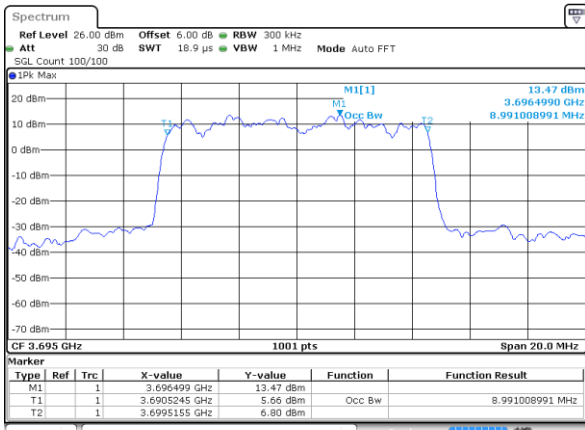

LTE Band 48

Lowest Channel / 5MHz / QPSK

Lowest Channel / 5MHz / 16QAM

Middle Channel / 5MHz / QPSK

Middle Channel / 5MHz / 16QAM

Highest Channel / 5MHz / QPSK

Highest Channel / 5MHz / 16QAM

LTE Band 48

Lowest Channel / 10MHz / QPSK

Date: 21 AUG 2020 01:47:13

Lowest Channel / 10MHz / 16QAM

Date: 21 AUG 2020 01:47:38

Middle Channel / 10MHz / QPSK

Date: 21 AUG 2020 01:50:15

Middle Channel / 10MHz / 16QAM

Date: 21 AUG 2020 01:49:55

Highest Channel / 10MHz / QPSK

Date: 21 AUG 2020 01:53:46

Highest Channel / 10MHz / 16QAM

Date: 21 AUG 2020 01:54:12

LTE Band 48

Lowest Channel / 15MHz / QPSK

Date: 21 AUG 2020 01:56:00

Lowest Channel / 15MHz / 16QAM