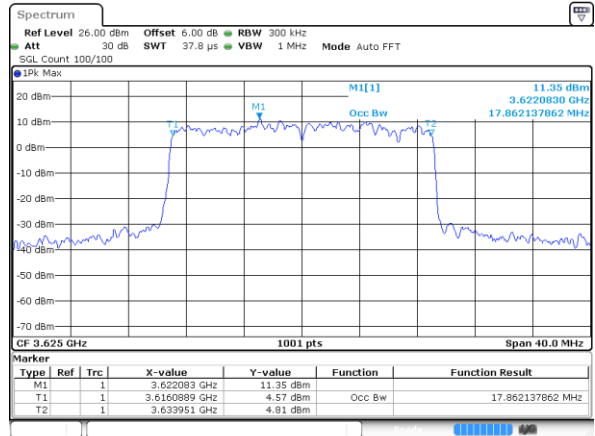

Date: 21 AUG 2020 02:00:55

LTE Band 48

Lowest Channel / 20MHz / QPSK

Date: 21 AUG 2020 02:02:19

Lowest Channel / 20MHz / 16QAM

Date: 21 AUG 2020 02:02:40

Middle Channel / 20MHz / QPSK

Date: 21 AUG 2020 02:04:25

Middle Channel / 20MHz / 16QAM

Date: 21 AUG 2020 02:04:06

Highest Channel / 20MHz / QPSK

Date: 21 AUG 2020 02:04:51

Highest Channel / 20MHz / 16QAM

Date: 21 AUG 2020 02:06:50

LTE Band 48

Lowest Channel / 5MHz / 64QAM