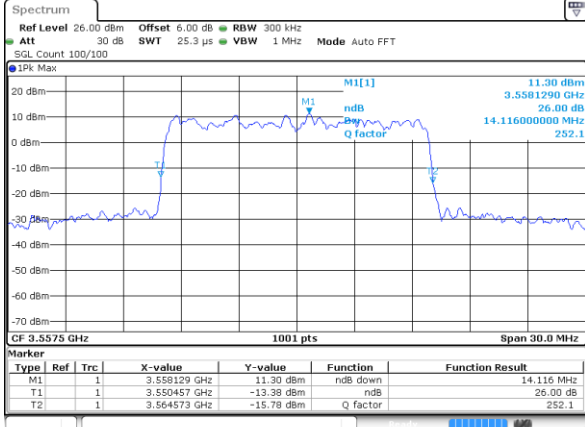

LTE Band 48

Lowest Channel / 15MHz / QPSK

Date: 21 AUG 2020 01:56:06

Lowest Channel / 15MHz / 16QAM

Date: 21 AUG 2020 01:55:49

Middle Channel / 15MHz / QPSK

Date: 21 AUG 2020 01:58:07

Middle Channel / 15MHz / 16QAM