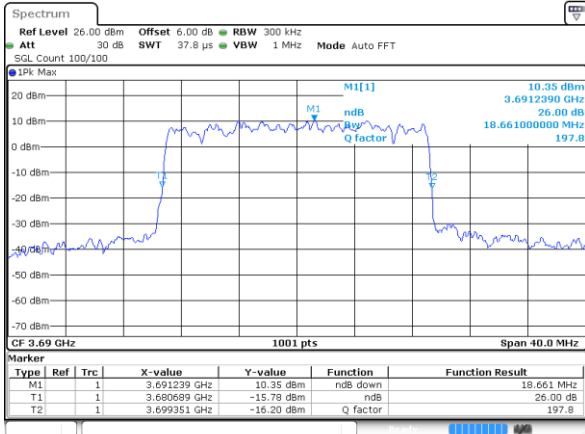

Highest Channel / 20MHz / QPSK

Date: 21 AUG 2020 02:06:28