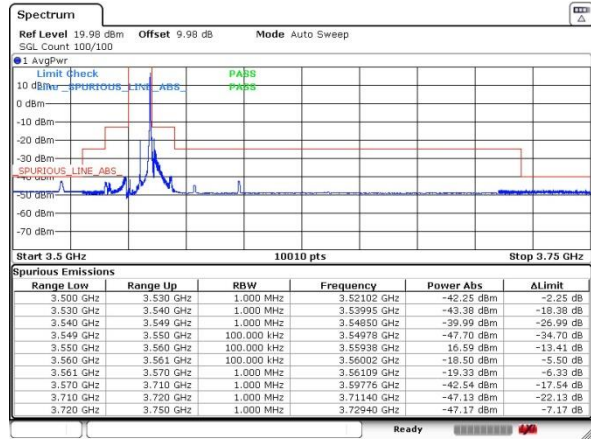

Date: 21.AUG.2020 17:04:14

LTE Band 48 / 10MHz

Lowest Channel / 1RB0 / QPSK

Date: 21.AUG.2020 10:50:24

Lowest Channel / 1RB0 / 16QAM

Date: 21.AUG.2020 10:51:26

Lowest Channel / 1RBmax / QPSK

Date: 21.AUG.2020 10:53:31

Lowest Channel / 1RBmax / 16QAM

Date: 21.AUG.2020 10:55:14

Lowest Channel / FullRB / QPSK

Date: 21.AUG.2020 10:47:34

Lowest Channel / FullRB / 16QAM

Date: 21.AUG.2020 10:48:28

LTE Band 48 / 10MHz

Middle Channel / 1RB0 / QPSK