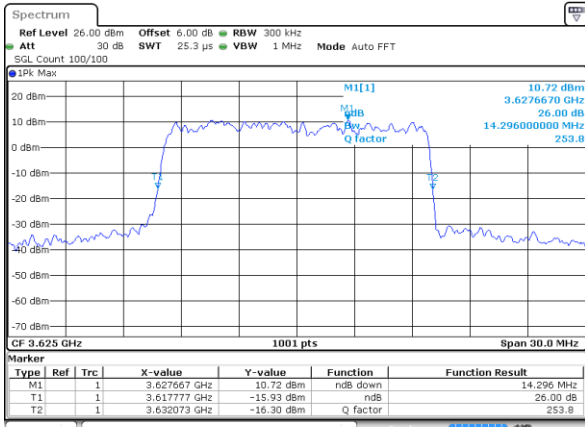

LTE Band 48

Lowest Channel / 15MHz / QPSK

Date: 21 AUG 2020 01:56:06

Lowest Channel / 15MHz / 16QAM

Date: 21 AUG 2020 01:55:49

Middle Channel / 15MHz / QPSK

Date: 21 AUG 2020 01:58:07

Middle Channel / 15MHz / 16QAM

Date: 21 AUG 2020 01:59:24

Highest Channel / 15MHz / QPSK

Date: 21 AUG 2020 02:01:47

Highest Channel / 15MHz / 16QAM

Date: 21 AUG 2020 02:01:01

LTE Band 48

Lowest Channel / 20MHz / QPSK

Date: 21 AUG 2020 02:02:25