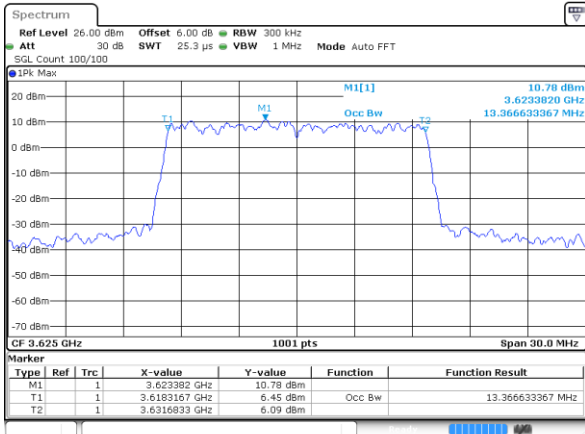

Middle Channel / 15MHz / QPSK

Date: 21 AUG 2020 01:58:00