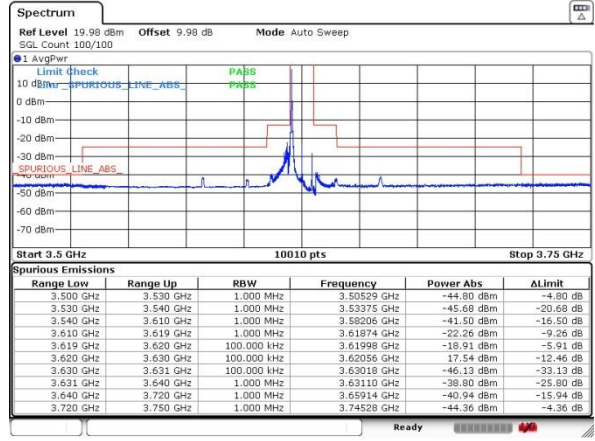

Middle Channel / 1RB0 / 16QAM

Date: 21.AUG.2020 11:08:36