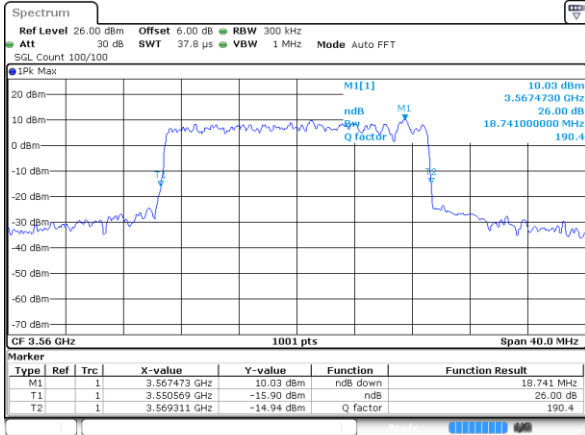

Date: 21 AUG 2020 01:59:24

Highest Channel / 15MHz / QPSK

Date: 21 AUG 2020 02:01:47

Highest Channel / 15MHz / 16QAM

Date: 21 AUG 2020 02:01:01

LTE Band 48

Lowest Channel / 20MHz / QPSK

Date: 21 AUG 2020 02:02:25