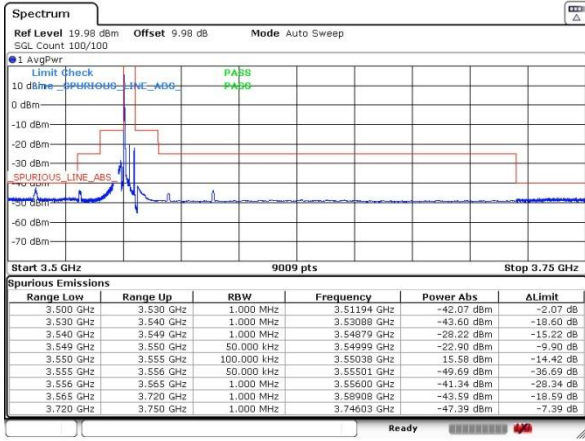

Date: 21 AUG 2020 01:43:57

Highest Channel / 10MHz / 64QAM

Date: 21 AUG 2020 01:54:33

LTE Band 48

Lowest Channel / 15MHz / 64QAM

Date: 21 AUG 2020 01:55:11

Lowest Channel / 20MHz / 64QAM

Date: 21 AUG 2020 02:03:05

Middle Channel / 15MHz / 64QAM

Date: 21 AUG 2020 01:58:51

Middle Channel / 20MHz / 64QAM

Date: 21 AUG 2020 02:03:47

Highest Channel / 15MHz / 64QAM

Date: 21 AUG 2020 02:00:03

Highest Channel / 20MHz / 64QAM

Date: 21 AUG 2020 02:09:23

Conducted Band Edge

LTE Band 48 / 5MHz

Lowest Channel / 1RB0 / QPSK

Date: 21.AUG.2020 16:11:21

Lowest Channel / 1RB0 / 16QAM

Date: 21.AUG.2020 16:13:13

Lowest Channel / 1RBmax / QPSK