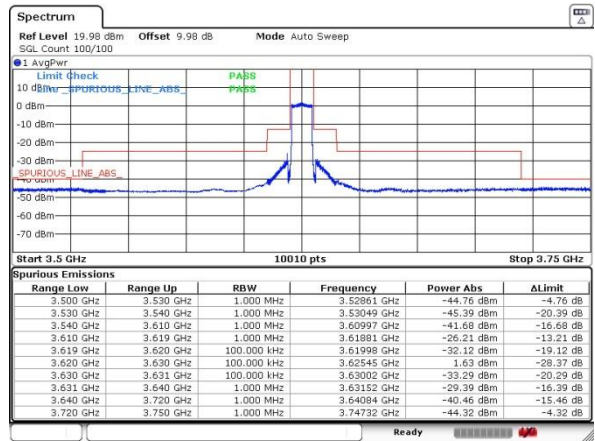

Middle Channel / FullRB / 16QAM

Date: 21.AUG.2020 11:11:39