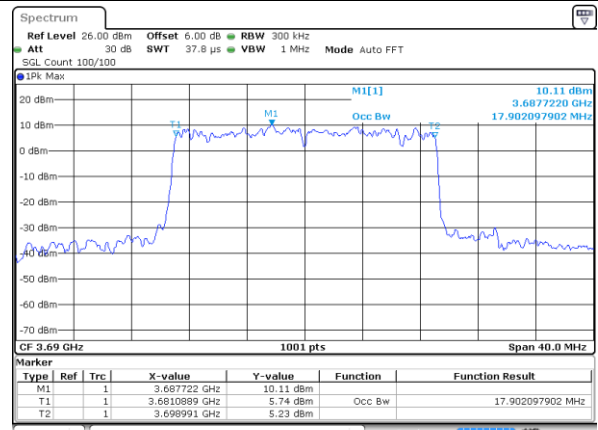

Date: 21 AUG 2020 01:43:57

Highest Channel / 10MHz / 64QAM

Date: 21 AUG 2020 01:54:33

LTE Band 48

Lowest Channel / 15MHz / 64QAM

Date: 21 AUG 2020 01:55:11

Lowest Channel / 20MHz / 64QAM

Date: 21 AUG 2020 02:03:05

Middle Channel / 15MHz / 64QAM

Date: 21 AUG 2020 01:58:51

Middle Channel / 20MHz / 64QAM

Date: 21 AUG 2020 02:03:47

Highest Channel / 15MHz / 64QAM

Date: 21 AUG 2020 02:00:03

Highest Channel / 20MHz / 64QAM

Date: 21 AUG 2020 02:09:23

Conducted Band Edge

LTE Band 48 / 5MHz

Lowest Channel / 1RB0 / QPSK

Date: 21.AUG.2020 16:11:21

Lowest Channel / 1RB0 / 16QAM

Date: 21.AUG.2020 16:13:13

Lowest Channel / 1RBmax / QPSK