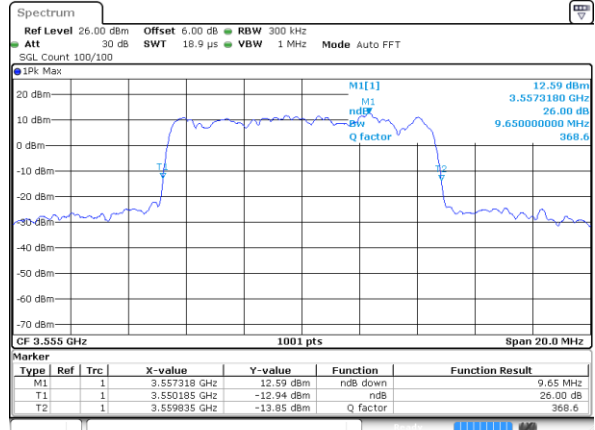

Highest Channel / 20MHz / 16QAM

Date: 21 AUG 2020 02:09:10

LTE Band 48

Lowest Channel / 5MHz / 64QAM

Date: 21 AUG 2020 01:38:43

Lowest Channel / 10MHz / 64QAM

Date: 21 AUG 2020 01:48:52

Middle Channel / 5MHz / 64QAM

Date: 21 AUG 2020 01:40:30

Middle Channel / 10MHz / 64QAM

Date: 21 AUG 2020 01:49:40

Highest Channel / 5MHz / 64QAM

Date: 21 AUG 2020 01:44:05

Highest Channel / 10MHz / 64QAM

Date: 21 AUG 2020 01:54:40

LTE Band 48