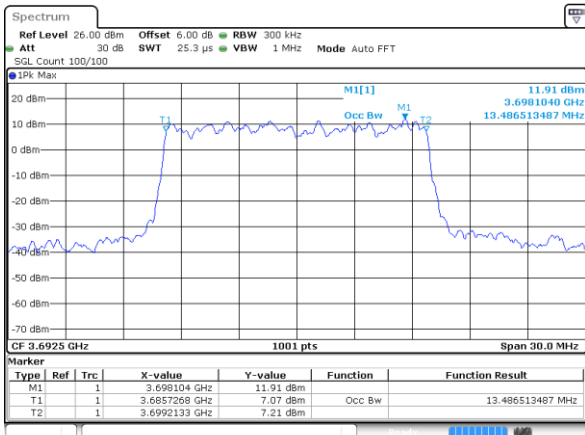

Highest Channel / 10MHz / QPSK

Date: 21 AUG 2020 01:53:46

Highest Channel / 10MHz / 16QAM

Date: 21 AUG 2020 01:54:12

LTE Band 48

Lowest Channel / 15MHz / QPSK

Date: 21 AUG 2020 01:56:00

Lowest Channel / 15MHz / 16QAM

Date: 21 AUG 2020 01:55:44

Middle Channel / 15MHz / QPSK

Date: 21 AUG 2020 01:58:00

Middle Channel / 15MHz / 16QAM

Date: 21 AUG 2020 01:58:28

Highest Channel / 15MHz / QPSK

Date: 21 AUG 2020 02:01:37

Highest Channel / 15MHz / 16QAM

Date: 21 AUG 2020 02:00:55

LTE Band 48

Lowest Channel / 20MHz / QPSK

Date: 21 AUG 2020 02:02:19

Lowest Channel / 20MHz / 16QAM

Date: 21 AUG 2020 02:02:40

Middle Channel / 20MHz / QPSK

Date: 21 AUG 2020 02:04:25