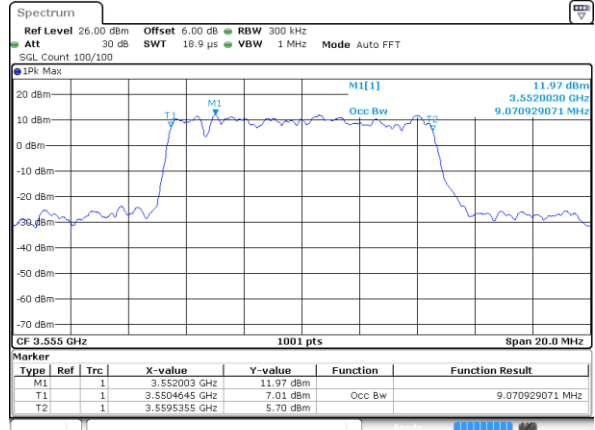

Lowest Channel / 10MHz / 16QAM

Date: 21 AUG 2020 01:47:38