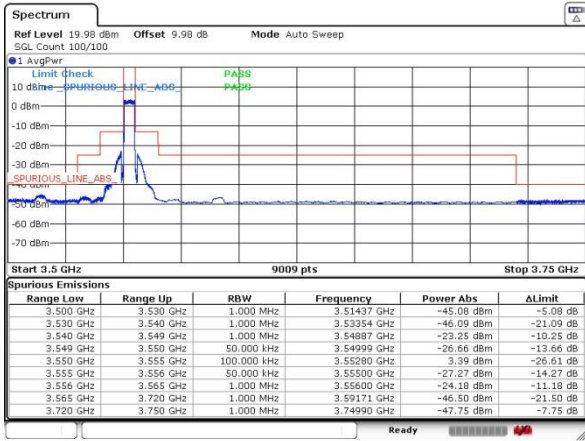

Date: 21 AUG 2020 01:43:57

Highest Channel / 10MHz / 64QAM

Date: 21 AUG 2020 01:54:33

LTE Band 48

Lowest Channel / 15MHz / 64QAM

Date: 21 AUG 2020 01:55:11

Lowest Channel / 20MHz / 64QAM

Date: 21 AUG 2020 02:03:05

Date: 21 AUG 2020 02:09:23

Conducted Band Edge

LTE Band 48 / 5MHz

Lowest Channel / 1RB0 / QPSK

Date: 21.AUG.2020 16:11:21

Lowest Channel / 1RB0 / 16QAM

Date: 21.AUG.2020 16:13:13

Lowest Channel / 1RBmax / QPSK

Date: 21.AUG.2020 16:17:13

Lowest Channel / 1RBmax / 16QAM

Date: 21.AUG.2020 16:19:09

Lowest Channel / FullIRB / QPSK

Date: 21.AUG.2020 16:03:18

Lowest Channel / FullIRB / 16QAM

Date: 21.AUG.2020 16:05:20

LTE Band 48 / 5MHz