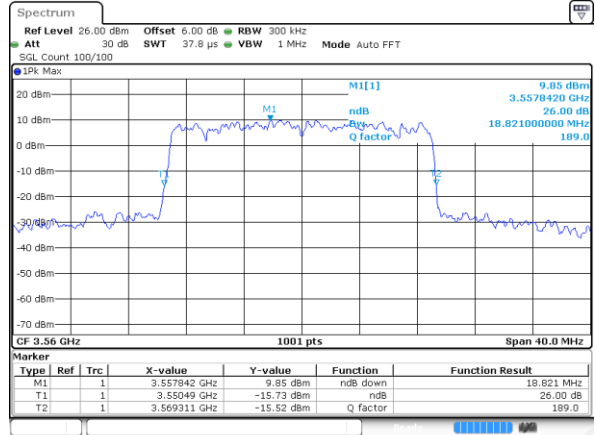

Lowest Channel / 20MHz / 16QAM

Date: 21 AUG 2020 02:02:48