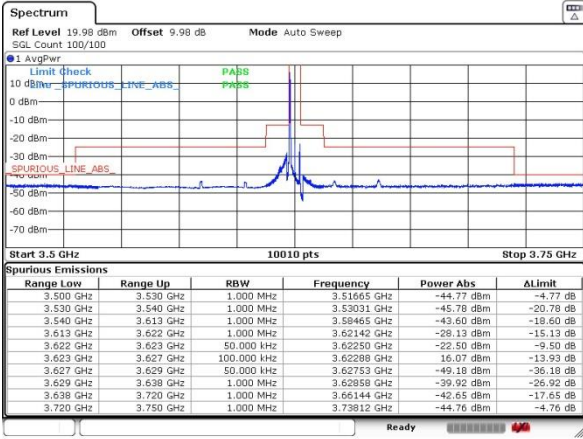

LTE Band 48 / 5MHz

Middle Channel / 1RB0 / QPSK

Date: 21.AUG.2020 16:45:06