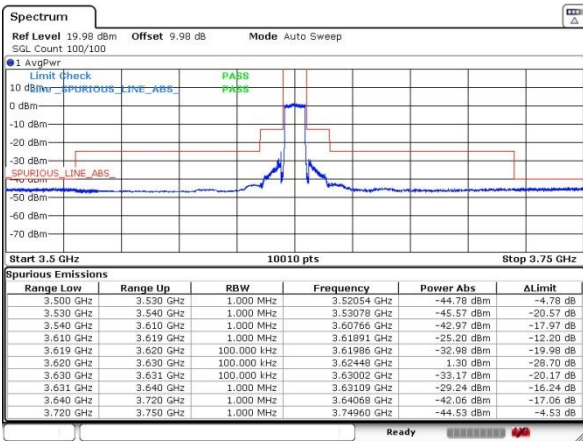

Date: 21.AUG.2020 17:04:14

LTE Band 48 / 10MHz

Lowest Channel / 1RB0 / QPSK

Date: 21.AUG.2020 10:50:24

Lowest Channel / 1RB0 / 16QAM

Date: 21.AUG.2020 10:51:26

Lowest Channel / 1RBmax / QPSK

Date: 21.AUG.2020 10:53:31

Lowest Channel / 1RBmax / 16QAM

Date: 21.AUG.2020 10:55:14

Lowest Channel / FullRB / QPSK

Date: 21.AUG.2020 10:47:34

Lowest Channel / FullRB / 16QAM

Date: 21.AUG.2020 10:48:28

LTE Band 48 / 10MHz

Middle Channel / 1RB0 / QPSK

Date: 21.AUG.2020 11:07:51

Middle Channel / 1RB0 / 16QAM

Date: 21.AUG.2020 11:08:36

Middle Channel / 1RBmax / QPSK

Date: 21.AUG.2020 11:04:33

Middle Channel / 1RBmax / 16QAM

Date: 21.AUG.2020 11:05:43

Middle Channel / FullRB / QPSK