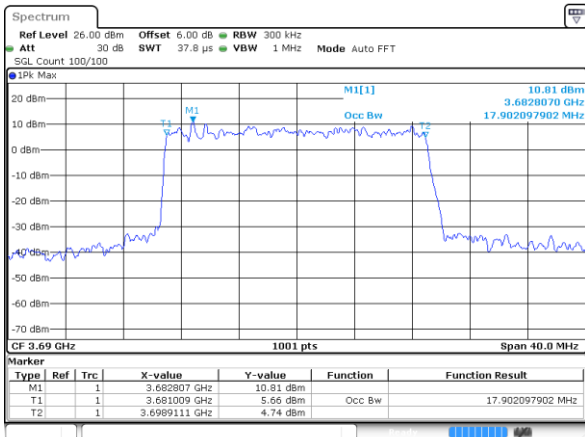

Date: 21 AUG 2020 02:00:55

LTE Band 48

Lowest Channel / 20MHz / QPSK

Date: 21 AUG 2020 02:02:19

Lowest Channel / 20MHz / 16QAM

Date: 21 AUG 2020 02:02:40

Middle Channel / 20MHz / QPSK

Date: 21 AUG 2020 02:04:25

Middle Channel / 20MHz / 16QAM

Date: 21 AUG 2020 02:04:06

Highest Channel / 20MHz / QPSK

Date: 21 AUG 2020 02:04:51

Highest Channel / 20MHz / 16QAM

Date: 21 AUG 2020 02:06:50

LTE Band 48

Lowest Channel / 5MHz / 64QAM