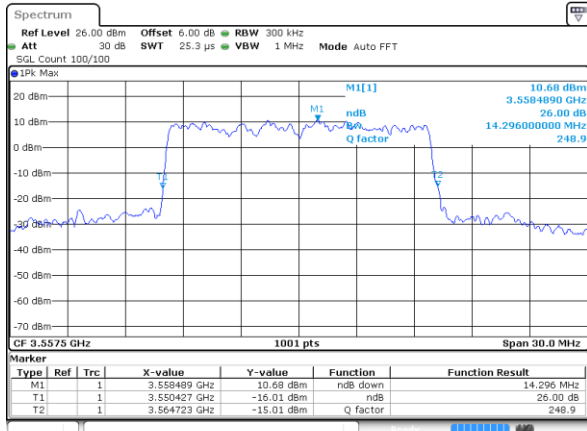

LTE Band 48

Lowest Channel / 15MHz / 64QAM

Date: 21 AUG 2020 01:55:17