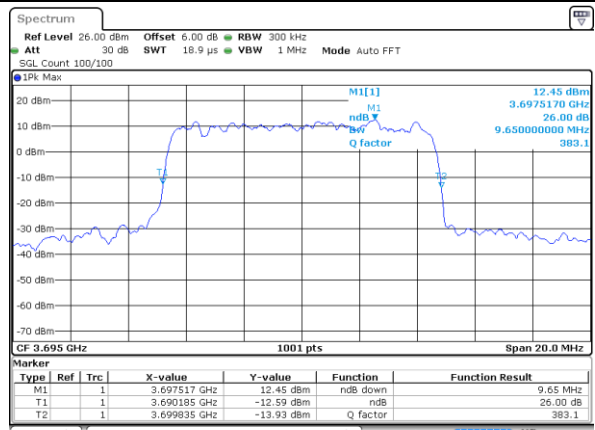

Date: 21 AUG 2020 01:40:30

Middle Channel / 10MHz / 64QAM

Date: 21 AUG 2020 01:49:40

Highest Channel / 5MHz / 64QAM

Date: 21 AUG 2020 01:44:05

Highest Channel / 10MHz / 64QAM

Date: 21 AUG 2020 01:54:40

LTE Band 48