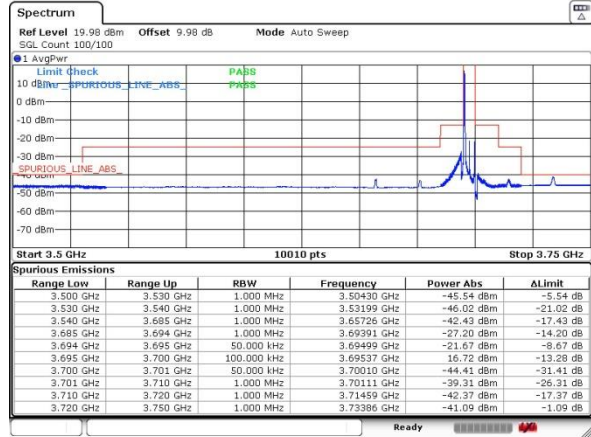

Middle Channel / FullRB / QPSK

Date: 21.AUG.2020 16:41:13

Middle Channel / FullRB / 16QAM

Date: 21.AUG.2020 16:42:11

LTE Band 48 / 5MHz

Highest Channel / 1RB0 / QPSK

Date: 21.AUG.2020 16:57:50

Highest Channel / 1RB0 / 16QAM