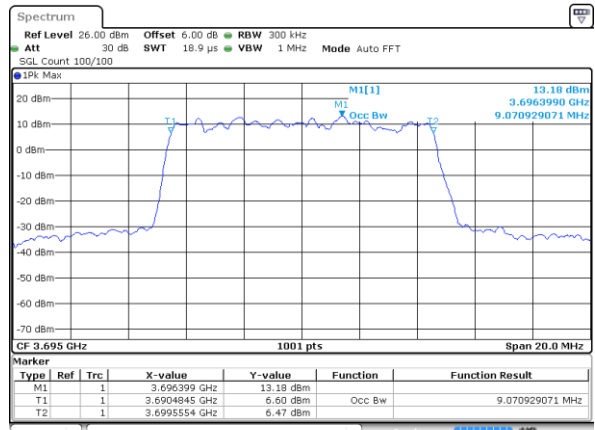

LTE Band 48

Lowest Channel / 5MHz / QPSK

Lowest Channel / 5MHz / 16QAM

Middle Channel / 5MHz / QPSK

Middle Channel / 5MHz / 16QAM

Highest Channel / 5MHz / QPSK

Highest Channel / 5MHz / 16QAM

LTE Band 48

Lowest Channel / 10MHz / QPSK

Date: 21 AUG 2020 01:47:13

Lowest Channel / 10MHz / 16QAM

Date: 21 AUG 2020 01:47:38

Middle Channel / 10MHz / QPSK

Date: 21 AUG 2020 01:50:15

Middle Channel / 10MHz / 16QAM

Date: 21 AUG 2020 01:49:55

Highest Channel / 10MHz / QPSK

Date: 21 AUG 2020 01:53:46

Highest Channel / 10MHz / 16QAM

Date: 21 AUG 2020 01:54:12

LTE Band 48

Lowest Channel / 15MHz / QPSK

Date: 21 AUG 2020 01:56:00

Lowest Channel / 15MHz / 16QAM