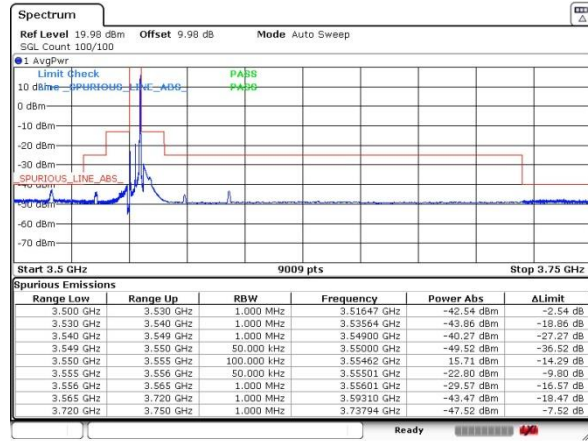

Date: 21 AUG 2020 02:09:23

Conducted Band Edge

LTE Band 48 / 5MHz

Lowest Channel / 1RB0 / QPSK

Date: 21.AUG.2020 16:11:21

Lowest Channel / 1RB0 / 16QAM

Date: 21.AUG.2020 16:13:13

Lowest Channel / 1RBmax / QPSK

Date: 21.AUG.2020 16:17:13

Lowest Channel / 1RBmax / 16QAM

Date: 21.AUG.2020 16:19:09

Lowest Channel / FullIRB / QPSK

Date: 21.AUG.2020 16:03:18

Lowest Channel / FullIRB / 16QAM

Date: 21.AUG.2020 16:05:20

LTE Band 48 / 5MHz