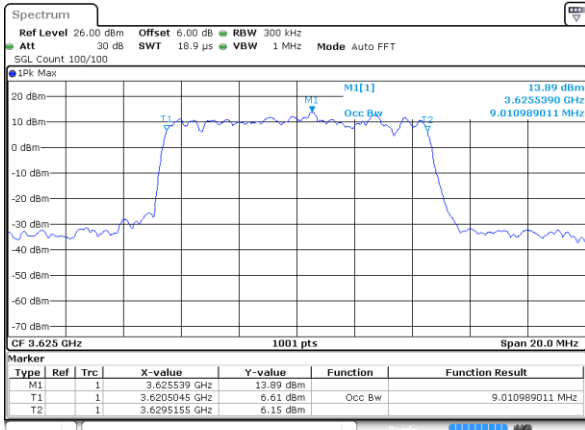

LTE Band 48

Lowest Channel / 5MHz / QPSK

Lowest Channel / 5MHz / 16QAM

Middle Channel / 5MHz / QPSK

Middle Channel / 5MHz / 16QAM

Highest Channel / 5MHz / QPSK

Highest Channel / 5MHz / 16QAM

LTE Band 48

Lowest Channel / 10MHz / QPSK

Date: 21 AUG 2020 01:47:13

Lowest Channel / 10MHz / 16QAM

Date: 21 AUG 2020 01:47:38

Middle Channel / 10MHz / QPSK

Date: 21 AUG 2020 01:50:15

Middle Channel / 10MHz / 16QAM

Date: 21 AUG 2020 01:49:55

Highest Channel / 10MHz / QPSK

Date: 21 AUG 2020 01:53:46

Highest Channel / 10MHz / 16QAM

Date: 21 AUG 2020 01:54:12

LTE Band 48

Lowest Channel / 15MHz / QPSK

Date: 21 AUG 2020 01:56:00

Lowest Channel / 15MHz / 16QAM