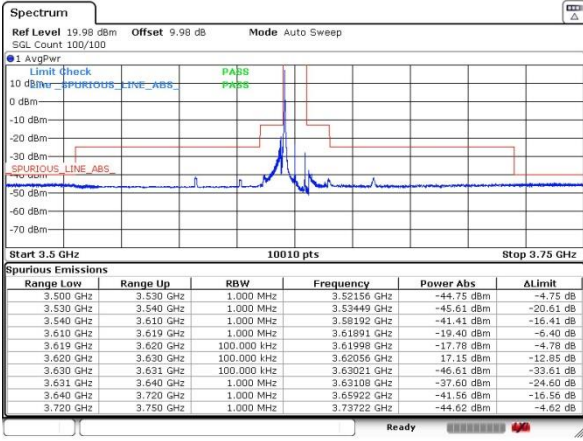

Date: 21.AUG.2020 17:04:14

LTE Band 48 / 10MHz

Lowest Channel / 1RB0 / QPSK

Date: 21.AUG.2020 10:50:24

Lowest Channel / 1RB0 / 16QAM

Date: 21.AUG.2020 10:51:26

Lowest Channel / 1RBmax / QPSK

Date: 21.AUG.2020 10:53:31

Lowest Channel / 1RBmax / 16QAM

Date: 21.AUG.2020 10:55:14

Lowest Channel / FullRB / QPSK

Date: 21.AUG.2020 10:47:34

Lowest Channel / FullRB / 16QAM

Date: 21.AUG.2020 10:48:28

LTE Band 48 / 10MHz

Middle Channel / 1RB0 / QPSK