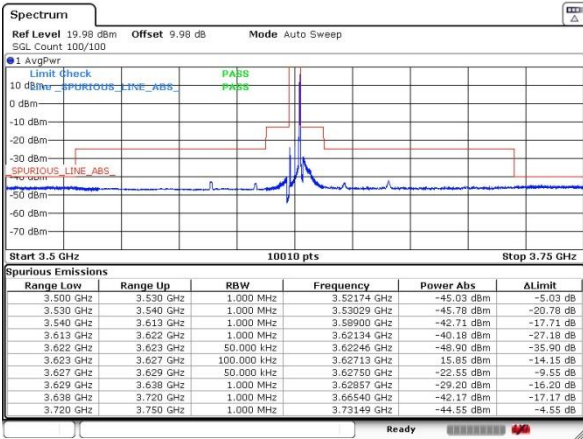

Middle Channel / 1RBmax / QPSK

Date: 21.AUG.2020 16:46:46