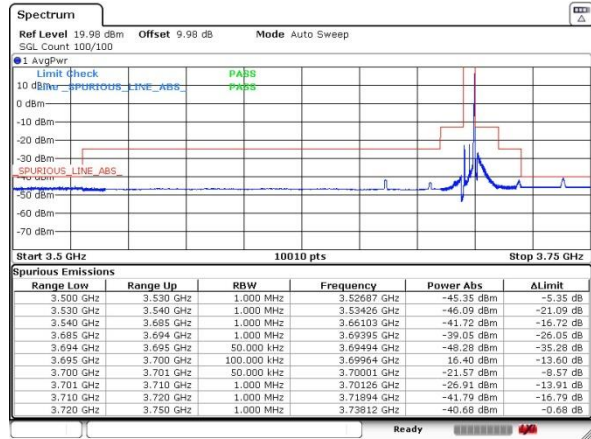

Middle Channel / FullRB / QPSK

Date: 21.AUG.2020 16:41:13

Middle Channel / FullRB / 16QAM

Date: 21.AUG.2020 16:42:11

LTE Band 48 / 5MHz

Highest Channel / 1RB0 / QPSK

Date: 21.AUG.2020 16:57:50

Highest Channel / 1RB0 / 16QAM

Date: 21.AUG.2020 16:59:32

Highest Channel / 1RBmax / QPSK

Date: 21.AUG.2020 16:52:39

Highest Channel / 1RBmax / 16QAM

Date: 21.AUG.2020 16:54:25

Highest Channel / FullIRB / QPSK

Date: 21.AUG.2020 17:03:04

Highest Channel / FullIRB / 16QAM

Date: 21.AUG.2020 17:04:14

LTE Band 48 / 10MHz

Lowest Channel / 1RB0 / QPSK

Date: 21.AUG.2020 10:50:24

Lowest Channel / 1RB0 / 16QAM

Date: 21.AUG.2020 10:51:26

Lowest Channel / 1RBmax / QPSK

Date: 21.AUG.2020 10:53:31