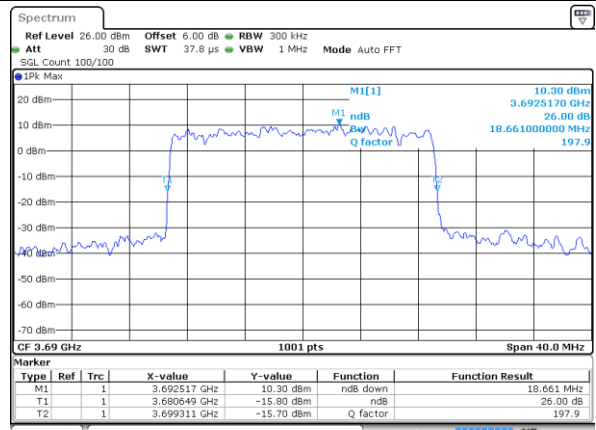

Date: 21 AUG 2020 01:40:30

Middle Channel / 10MHz / 64QAM

Date: 21 AUG 2020 01:49:40

Highest Channel / 5MHz / 64QAM

Date: 21 AUG 2020 01:44:05

Highest Channel / 10MHz / 64QAM

Date: 21 AUG 2020 01:54:40

LTE Band 48

Lowest Channel / 15MHz / 64QAM

Date: 21 AUG 2020 01:55:17

Lowest Channel / 20MHz / 64QAM

Date: 21 AUG 2020 02:03:11

Middle Channel / 15MHz / 64QAM

Date: 21 AUG 2020 01:58:59

Middle Channel / 20MHz / 64QAM

Date: 21 AUG 2020 02:03:53

Highest Channel / 15MHz / 64QAM

Date: 21 AUG 2020 02:00:39

Highest Channel / 20MHz / 64QAM

Date: 21 AUG 2020 02:09:30

Occupied Bandwidth

Mode	LTE Band 48 : 99%OBW(MHz)											
BW	1.4MHz		3MHz		5MHz		10MHz		15MHz		20MHz	
Mod.	QPSK	16QAM	QPSK	16QAM	QPSK	16QAM	QPSK	16QAM	QPSK	16QAM	QPSK	16QAM
Lowest CH	-	-	-	-	4.50	4.51	9.01	9.07	13.37	13.52	17.78	17.86
Middle CH	-	-	-	-	4.49	4.52	9.01	8.99	13.37	13.49	17.90	17.86
Highest CH	-	-	-	-	4.49	4.51	8.99	9.07	13.49	13.43	17.90	17.90
Mode	LTE Band 48 : 99%OBW(MHz)											
BW	1.4MHz		3MHz		5MHz		10MHz		15MHz		20MHz	
Mod.	64QAM		64QAM		64QAM		64QAM		64QAM		64QAM	
Lowest CH	-	-	-	-	4.57		9.01		13.37		17.90	
Middle CH	-	-	-	-	4.51		9.05		13.43		17.82	
Highest CH	-	-	-	-	4.50		9.01		13.37		17.90	

LTE Band 48

Lowest Channel / 5MHz / QPSK

Lowest Channel / 5MHz / 16QAM

Middle Channel / 5MHz / QPSK

Middle Channel / 5MHz / 16QAM

Highest Channel / 5MHz / QPSK

Highest Channel / 5MHz / 16QAM

LTE Band 48