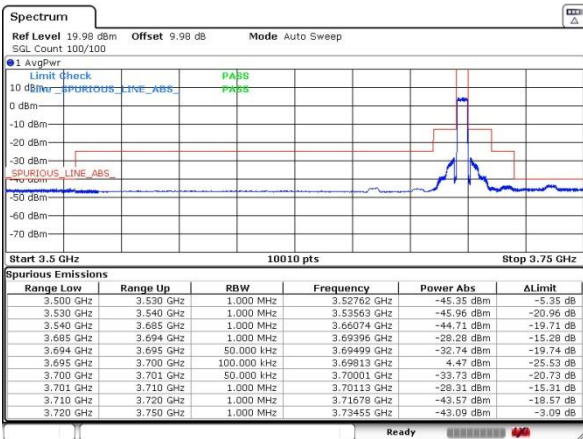

Middle Channel / FullRB / QPSK

Date: 21.AUG.2020 16:41:13

Middle Channel / FullRB / 16QAM

Date: 21.AUG.2020 16:42:11

LTE Band 48 / 5MHz

Highest Channel / 1RB0 / QPSK

Date: 21.AUG.2020 16:57:50

Highest Channel / 1RB0 / 16QAM

Date: 21.AUG.2020 16:59:32

Highest Channel / 1RBmax / QPSK

Date: 21.AUG.2020 16:52:39

Highest Channel / 1RBmax / 16QAM

Date: 21.AUG.2020 16:54:25

Highest Channel / FullIRB / QPSK

Date: 21.AUG.2020 17:03:04

Highest Channel / FullIRB / 16QAM

Date: 21.AUG.2020 17:04:14

LTE Band 48 / 10MHz

Lowest Channel / 1RB0 / QPSK

Date: 21.AUG.2020 10:50:24

Lowest Channel / 1RB0 / 16QAM

Date: 21.AUG.2020 10:51:26

Lowest Channel / 1RBmax / QPSK

Date: 21.AUG.2020 10:53:31

Lowest Channel / 1RBmax / 16QAM

Date: 21.AUG.2020 10:55:14

Lowest Channel / FullRB / QPSK

Date: 21.AUG.2020 10:47:34

Lowest Channel / FullRB / 16QAM

Date: 21.AUG.2020 10:48:28

LTE Band 48 / 10MHz

Middle Channel / 1RB0 / QPSK