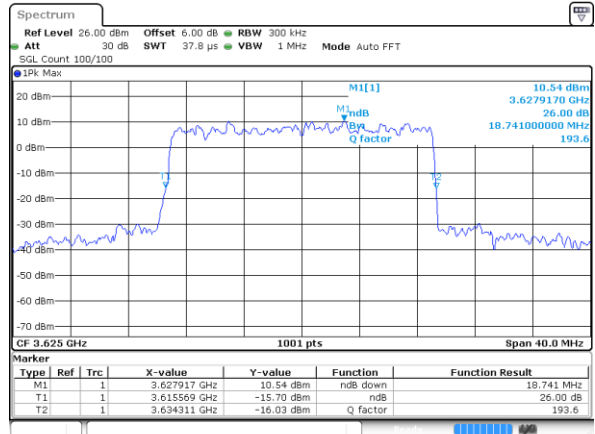

Middle Channel / 20MHz / 16QAM

Date: 21 AUG 2020 02:04:13