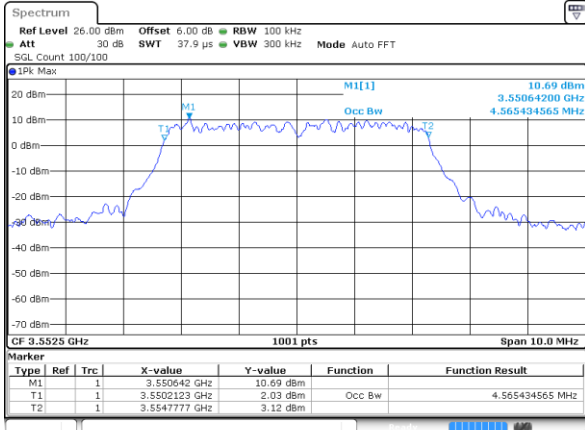

Middle Channel / 20MHz / 16QAM

Date: 21 AUG 2020 02:04:06

Highest Channel / 20MHz / QPSK

Date: 21 AUG 2020 02:04:51

Highest Channel / 20MHz / 16QAM

Date: 21 AUG 2020 02:06:50

LTE Band 48

Lowest Channel / 5MHz / 64QAM

Date: 21 AUG 2020 01:38:37

Lowest Channel / 10MHz / 64QAM

Date: 21 AUG 2020 01:48:45

Middle Channel / 5MHz / 64QAM

Date: 21 AUG 2020 01:40:22

Middle Channel / 10MHz / 64QAM

Date: 21 AUG 2020 01:49:33

Highest Channel / 5MHz / 64QAM

Date: 21 AUG 2020 01:43:57

Highest Channel / 10MHz / 64QAM

Date: 21 AUG 2020 01:54:33

LTE Band 48

Lowest Channel / 15MHz / 64QAM

Date: 21 AUG 2020 01:55:11

Lowest Channel / 20MHz / 64QAM

Date: 21 AUG 2020 02:03:05