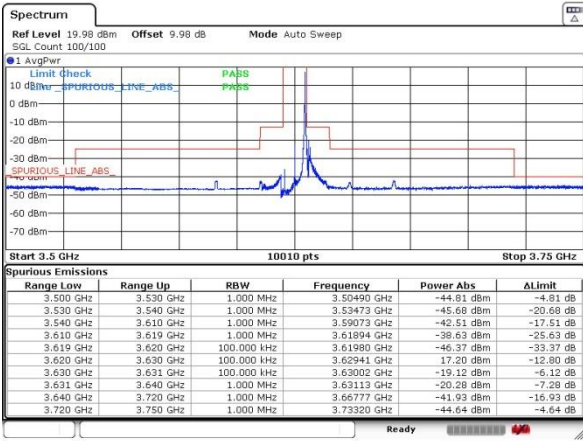

Middle Channel / 1RBmax / QPSK

Date: 21.AUG.2020 11:04:33