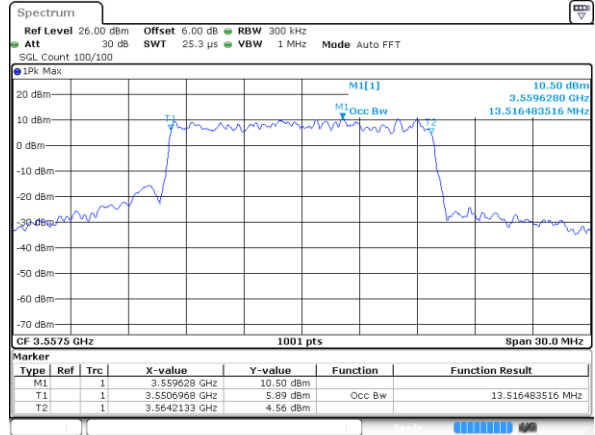

Highest Channel / 10MHz / QPSK

Date: 21 AUG 2020 01:53:46

Highest Channel / 10MHz / 16QAM

Date: 21 AUG 2020 01:54:12

LTE Band 48

Lowest Channel / 15MHz / QPSK

Date: 21 AUG 2020 01:56:00

Lowest Channel / 15MHz / 16QAM