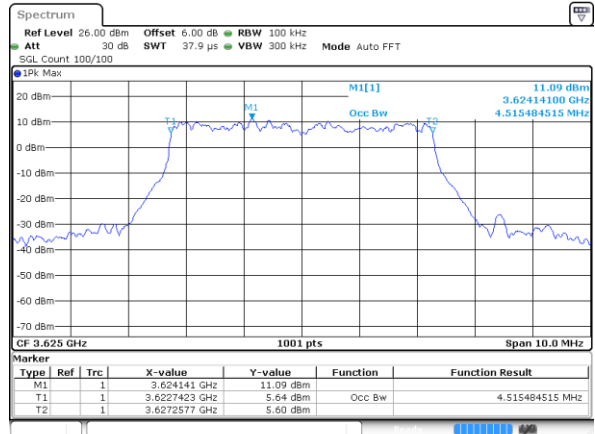

Highest Channel / 15MHz / 64QAM

Date: 21 AUG 2020 02:00:39

Highest Channel / 20MHz / 64QAM

Date: 21 AUG 2020 02:09:30

Occupied Bandwidth

Mode	LTE Band 48 : 99%OBW(MHz)											
BW	1.4MHz		3MHz		5MHz		10MHz		15MHz		20MHz	
Mod.	QPSK	16QAM	QPSK	16QAM	QPSK	16QAM	QPSK	16QAM	QPSK	16QAM	QPSK	16QAM
Lowest CH	-	-	-	-	4.50	4.51	9.01	9.07	13.37	13.52	17.78	17.86
Middle CH	-	-	-	-	4.49	4.52	9.01	8.99	13.37	13.49	17.90	17.86
Highest CH	-	-	-	-	4.49	4.51	8.99	9.07	13.49	13.43	17.90	17.90
Mode	LTE Band 48 : 99%OBW(MHz)											
BW	1.4MHz		3MHz		5MHz		10MHz		15MHz		20MHz	
Mod.	64QAM		64QAM		64QAM		64QAM		64QAM		64QAM	
Lowest CH	-	-	-	-	4.57		9.01		13.37		17.90	
Middle CH	-	-	-	-	4.51		9.05		13.43		17.82	
Highest CH	-	-	-	-	4.50		9.01		13.37		17.90	

LTE Band 48

Lowest Channel / 5MHz / QPSK

Lowest Channel / 5MHz / 16QAM

Middle Channel / 5MHz / QPSK

Middle Channel / 5MHz / 16QAM

Highest Channel / 5MHz / QPSK

Highest Channel / 5MHz / 16QAM

LTE Band 48