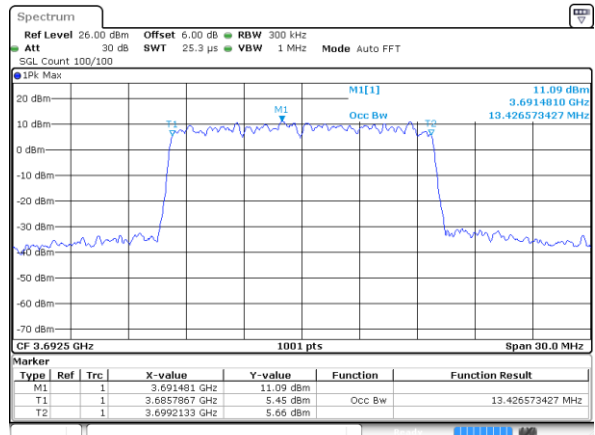

Highest Channel / 10MHz / QPSK

Date: 21 AUG 2020 01:53:46

Highest Channel / 10MHz / 16QAM

Date: 21 AUG 2020 01:54:12

LTE Band 48

Lowest Channel / 15MHz / QPSK

Date: 21 AUG 2020 01:56:00

Lowest Channel / 15MHz / 16QAM

Date: 21 AUG 2020 01:55:44

Middle Channel / 15MHz / QPSK

Date: 21 AUG 2020 01:58:00

Middle Channel / 15MHz / 16QAM

Date: 21 AUG 2020 01:58:28

Highest Channel / 15MHz / QPSK

Date: 21 AUG 2020 02:01:37

Highest Channel / 15MHz / 16QAM

Date: 21 AUG 2020 02:00:55

LTE Band 48

Lowest Channel / 20MHz / QPSK

Date: 21 AUG 2020 02:02:19

Lowest Channel / 20MHz / 16QAM

Date: 21 AUG 2020 02:02:40

Middle Channel / 20MHz / QPSK

Date: 21 AUG 2020 02:04:25