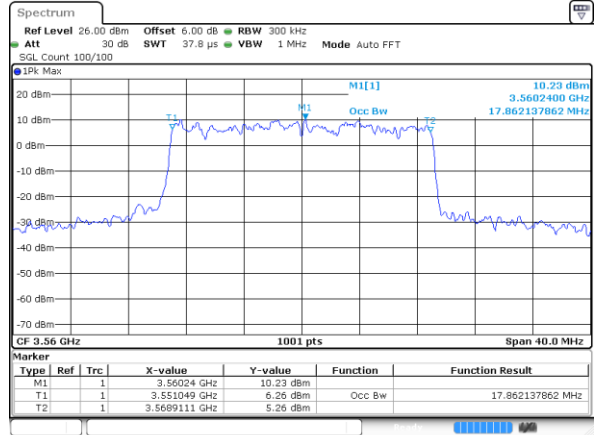

Date: 21 AUG 2020 02:00:55

LTE Band 48

Lowest Channel / 20MHz / QPSK

Date: 21 AUG 2020 02:02:19

Lowest Channel / 20MHz / 16QAM

Date: 21 AUG 2020 02:02:40

Middle Channel / 20MHz / QPSK

Date: 21 AUG 2020 02:04:25

Middle Channel / 20MHz / 16QAM

Date: 21 AUG 2020 02:04:06

Highest Channel / 20MHz / QPSK

Date: 21 AUG 2020 02:04:51

Highest Channel / 20MHz / 16QAM

Date: 21 AUG 2020 02:06:50

LTE Band 48

Lowest Channel / 5MHz / 64QAM