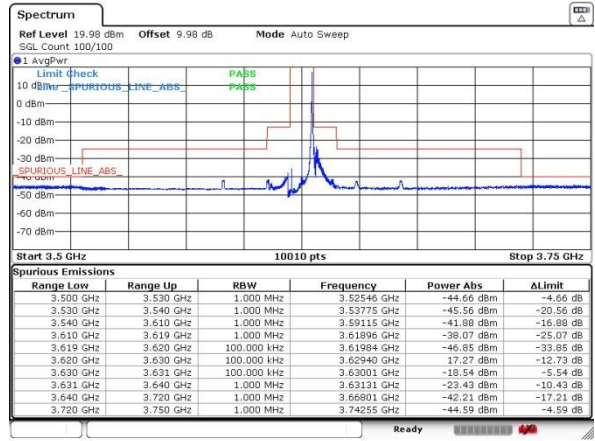

Middle Channel / 1RBmax / 16QAM

Date: 21.AUG.2020 11:05:43