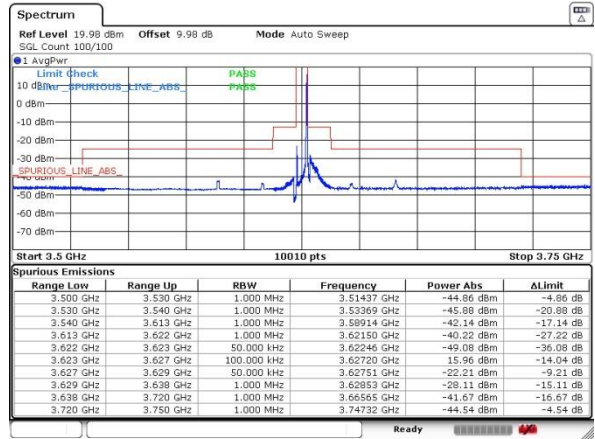

Middle Channel / 1RBmax / 16QAM

Date: 21.AUG.2020 16:47:53