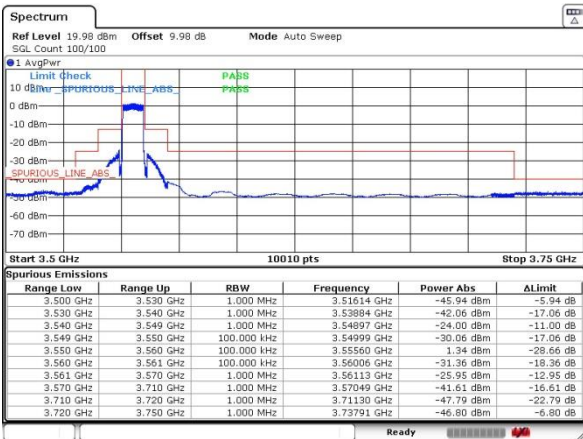

Date: 21.AUG.2020 17:04:14

LTE Band 48 / 10MHz

Lowest Channel / 1RB0 / QPSK

Date: 21.AUG.2020 10:50:24

Lowest Channel / 1RB0 / 16QAM

Date: 21.AUG.2020 10:51:26

Lowest Channel / 1RBmax / QPSK

Date: 21.AUG.2020 10:53:31

Lowest Channel / 1RBmax / 16QAM

Date: 21.AUG.2020 10:55:14

Lowest Channel / FullRB / QPSK

Date: 21.AUG.2020 10:47:34

Lowest Channel / FullRB / 16QAM

Date: 21.AUG.2020 10:48:28

LTE Band 48 / 10MHz

Middle Channel / 1RB0 / QPSK