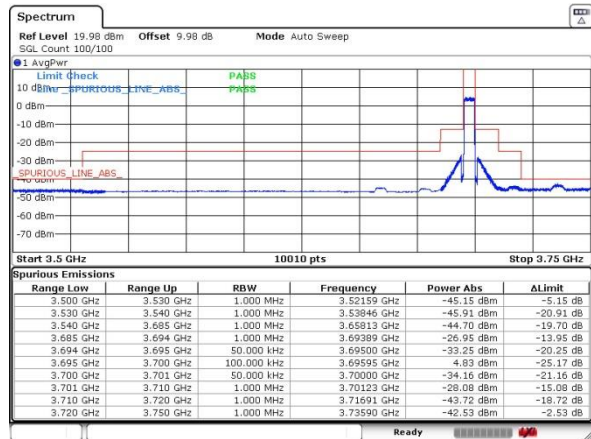

Middle Channel / FullRB / QPSK

Date: 21.AUG.2020 16:41:13

Middle Channel / FullRB / 16QAM

Date: 21.AUG.2020 16:42:11

LTE Band 48 / 5MHz

Highest Channel / 1RB0 / QPSK

Date: 21.AUG.2020 16:57:50

Highest Channel / 1RB0 / 16QAM

Date: 21.AUG.2020 16:59:32

Highest Channel / 1RBmax / QPSK

Date: 21.AUG.2020 16:52:39

Highest Channel / 1RBmax / 16QAM

Date: 21.AUG.2020 16:54:25

Highest Channel / FullIRB / QPSK

Date: 21.AUG.2020 17:03:04

Highest Channel / FullIRB / 16QAM

Date: 21.AUG.2020 17:04:14

LTE Band 48 / 10MHz

Lowest Channel / 1RB0 / QPSK

Date: 21.AUG.2020 10:50:24

Lowest Channel / 1RB0 / 16QAM

Date: 21.AUG.2020 10:51:26

Lowest Channel / 1RBmax / QPSK

Date: 21.AUG.2020 10:53:31

Lowest Channel / 1RBmax / 16QAM

Date: 21.AUG.2020 10:55:14

Lowest Channel / FullRB / QPSK

Date: 21.AUG.2020 10:47:34

Lowest Channel / FullRB / 16QAM

Date: 21.AUG.2020 10:48:28

LTE Band 48 / 10MHz

Middle Channel / 1RB0 / QPSK