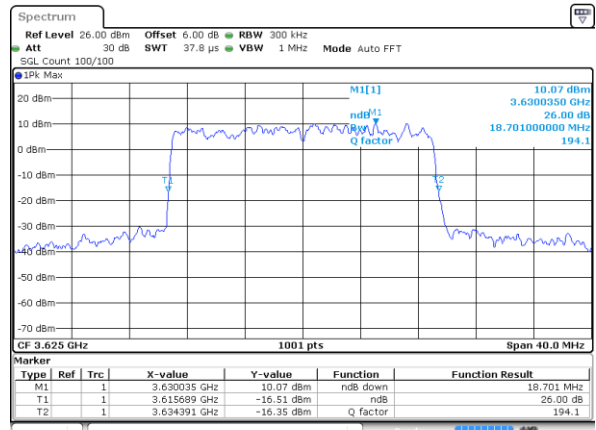

Date: 21 AUG 2020 01:40:30

Middle Channel / 10MHz / 64QAM

Date: 21 AUG 2020 01:49:40

Highest Channel / 5MHz / 64QAM

Date: 21 AUG 2020 01:44:05

Highest Channel / 10MHz / 64QAM

Date: 21 AUG 2020 01:54:40

LTE Band 48

Lowest Channel / 15MHz / 64QAM

Date: 21 AUG 2020 01:55:17

Lowest Channel / 20MHz / 64QAM

Date: 21 AUG 2020 02:03:11

Middle Channel / 15MHz / 64QAM

Date: 21 AUG 2020 01:58:59

Middle Channel / 20MHz / 64QAM

Date: 21 AUG 2020 02:03:53

Highest Channel / 15MHz / 64QAM

Date: 21 AUG 2020 02:00:39

Highest Channel / 20MHz / 64QAM

Date: 21 AUG 2020 02:09:30

Occupied Bandwidth

Mode	LTE Band 48 : 99%OBW(MHz)											
BW	1.4MHz		3MHz		5MHz		10MHz		15MHz		20MHz	
Mod.	QPSK	16QAM	QPSK	16QAM	QPSK	16QAM	QPSK	16QAM	QPSK	16QAM	QPSK	16QAM
Lowest CH	-	-	-	-	4.50	4.51	9.01	9.07	13.37	13.52	17.78	17.86
Middle CH	-	-	-	-	4.49	4.52	9.01	8.99	13.37	13.49	17.90	17.86
Highest CH	-	-	-	-	4.49	4.51	8.99	9.07	13.49	13.43	17.90	17.90
Mode	LTE Band 48 : 99%OBW(MHz)											
BW	1.4MHz		3MHz		5MHz		10MHz		15MHz		20MHz	
Mod.	64QAM		64QAM		64QAM		64QAM		64QAM		64QAM	
Lowest CH	-	-	-	-	4.57		9.01		13.37		17.90	
Middle CH	-	-	-	-	4.51		9.05		13.43		17.82	
Highest CH	-	-	-	-	4.50		9.01		13.37		17.90	

LTE Band 48

Lowest Channel / 5MHz / QPSK

Lowest Channel / 5MHz / 16QAM

Middle Channel / 5MHz / QPSK

Middle Channel / 5MHz / 16QAM

Highest Channel / 5MHz / QPSK

Highest Channel / 5MHz / 16QAM

LTE Band 48