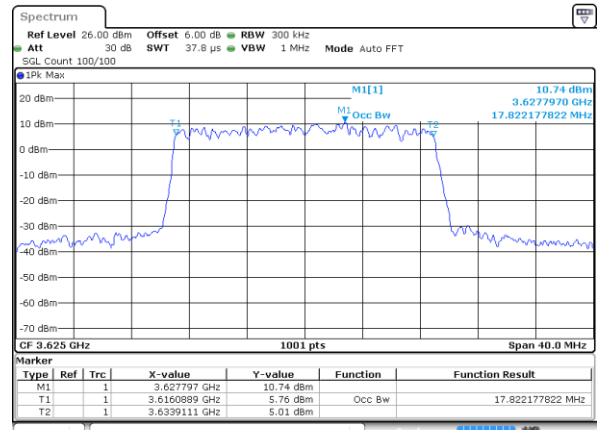

Middle Channel / 20MHz / 64QAM

Date: 21 AUG 2020 02:03:47