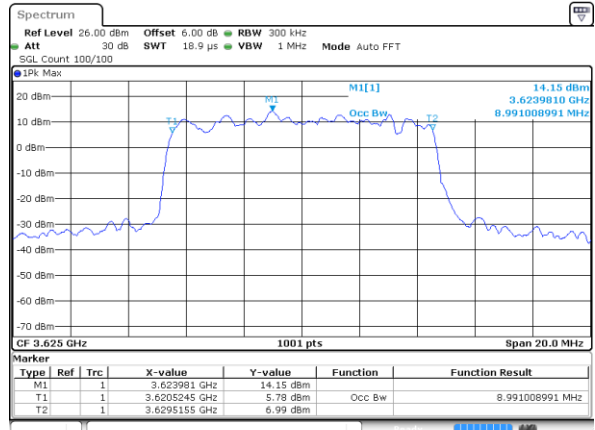

LTE Band 48

Lowest Channel / 5MHz / QPSK

Lowest Channel / 5MHz / 16QAM

Middle Channel / 5MHz / QPSK

Middle Channel / 5MHz / 16QAM

Highest Channel / 5MHz / QPSK

Highest Channel / 5MHz / 16QAM

LTE Band 48

Lowest Channel / 10MHz / QPSK

Date: 21 AUG 2020 01:47:13

Lowest Channel / 10MHz / 16QAM

Date: 21 AUG 2020 01:47:38

Middle Channel / 10MHz / QPSK

Date: 21 AUG 2020 01:50:15

Middle Channel / 10MHz / 16QAM

Date: 21 AUG 2020 01:49:55

Highest Channel / 10MHz / QPSK

Date: 21 AUG 2020 01:53:46

Highest Channel / 10MHz / 16QAM

Date: 21 AUG 2020 01:54:12

LTE Band 48

Lowest Channel / 15MHz / QPSK

Date: 21 AUG 2020 01:56:00

Lowest Channel / 15MHz / 16QAM