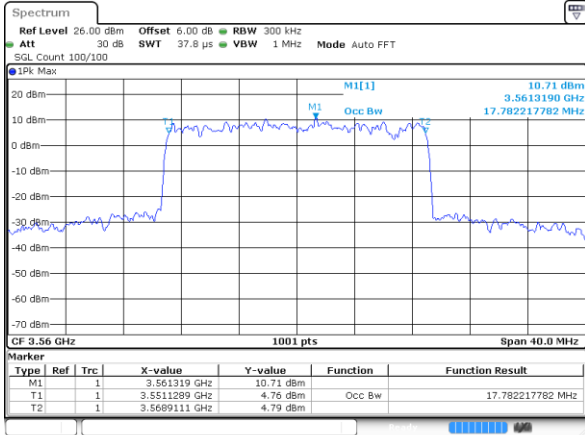

Highest Channel / 10MHz / QPSK

Date: 21 AUG 2020 01:53:46

Highest Channel / 10MHz / 16QAM

Date: 21 AUG 2020 01:54:12

LTE Band 48

Lowest Channel / 15MHz / QPSK

Date: 21 AUG 2020 01:56:00

Lowest Channel / 15MHz / 16QAM

Date: 21 AUG 2020 01:55:44

Middle Channel / 15MHz / QPSK

Date: 21 AUG 2020 01:58:00

Middle Channel / 15MHz / 16QAM

Date: 21 AUG 2020 01:58:28

Highest Channel / 15MHz / QPSK

Date: 21 AUG 2020 02:01:37

Highest Channel / 15MHz / 16QAM

Date: 21 AUG 2020 02:00:55

LTE Band 48

Lowest Channel / 20MHz / QPSK

Date: 21 AUG 2020 02:02:19

Lowest Channel / 20MHz / 16QAM

Date: 21 AUG 2020 02:02:40

Middle Channel / 20MHz / QPSK

Date: 21 AUG 2020 02:04:25