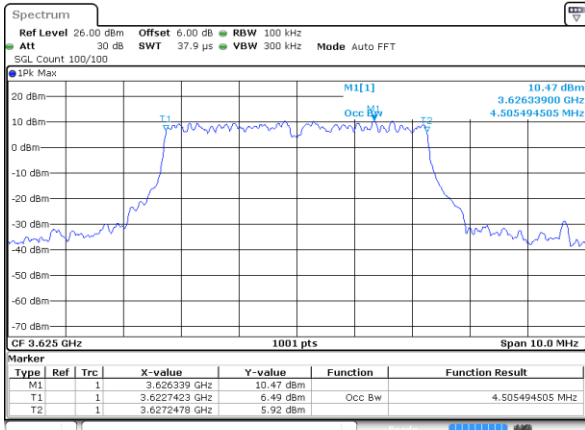

Middle Channel / 5MHz / 64QAM

Date: 21 AUG 2020 01:40:22