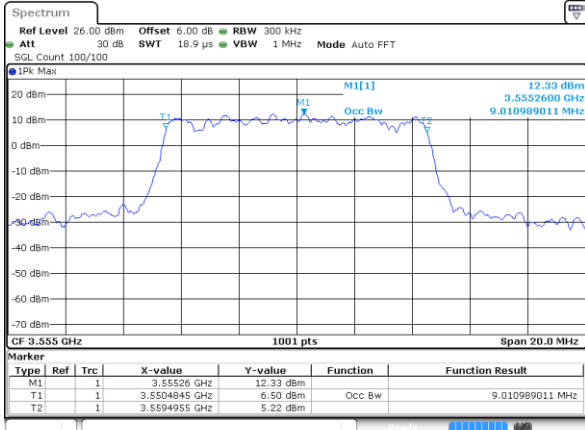

LTE Band 48

Lowest Channel / 10MHz / QPSK

Date: 21 AUG 2020 01:47:13