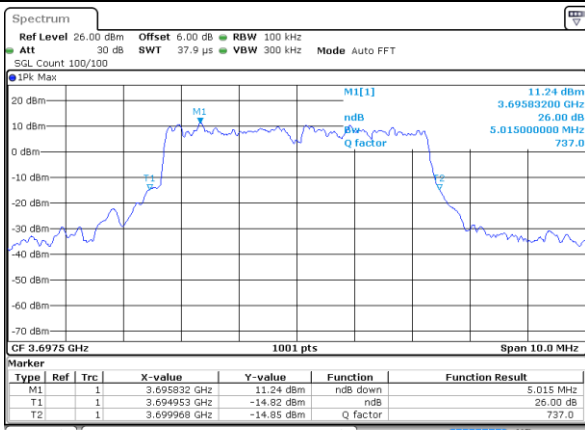

Highest Channel / 20MHz / 16QAM

Date: 21 AUG 2020 02:09:10

LTE Band 48

Lowest Channel / 5MHz / 64QAM

Date: 21 AUG 2020 01:38:43

Lowest Channel / 10MHz / 64QAM

Date: 21 AUG 2020 01:48:52

Middle Channel / 5MHz / 64QAM

Date: 21 AUG 2020 01:40:30

Middle Channel / 10MHz / 64QAM

Date: 21 AUG 2020 01:49:40

Highest Channel / 5MHz / 64QAM

Date: 21 AUG 2020 01:44:05

Highest Channel / 10MHz / 64QAM

Date: 21 AUG 2020 01:54:40

LTE Band 48