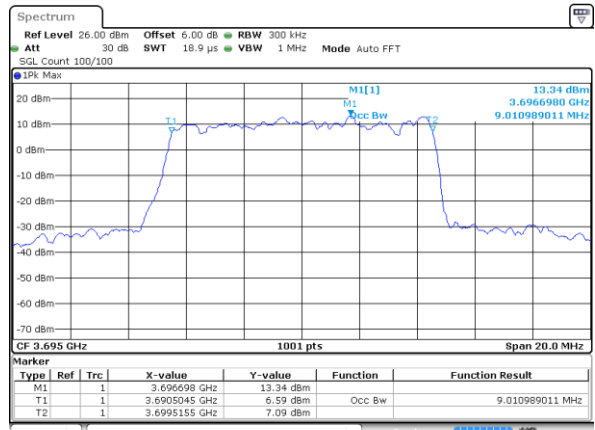

Middle Channel / 20MHz / 16QAM

Date: 21 AUG 2020 02:04:06

Highest Channel / 20MHz / QPSK

Date: 21 AUG 2020 02:04:51

Highest Channel / 20MHz / 16QAM

Date: 21 AUG 2020 02:06:50

LTE Band 48

Lowest Channel / 5MHz / 64QAM

Date: 21 AUG 2020 01:38:37

Lowest Channel / 10MHz / 64QAM

Date: 21 AUG 2020 01:48:45

Middle Channel / 5MHz / 64QAM

Date: 21 AUG 2020 01:40:22

Middle Channel / 10MHz / 64QAM

Date: 21 AUG 2020 01:49:33

Highest Channel / 5MHz / 64QAM

Date: 21 AUG 2020 01:43:57

Highest Channel / 10MHz / 64QAM

Date: 21 AUG 2020 01:54:33

LTE Band 48

Lowest Channel / 15MHz / 64QAM

Date: 21 AUG 2020 01:55:11

Lowest Channel / 20MHz / 64QAM

Date: 21 AUG 2020 02:03:05