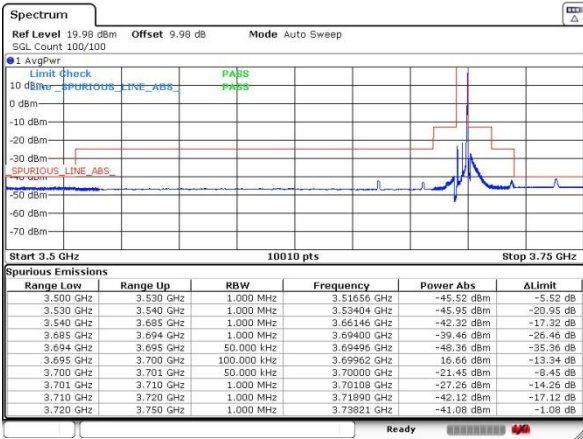

Middle Channel / FullRB / QPSK

Date: 21.AUG.2020 16:41:13

Middle Channel / FullRB / 16QAM

Date: 21.AUG.2020 16:42:11

LTE Band 48 / 5MHz

Highest Channel / 1RB0 / QPSK

Date: 21.AUG.2020 16:57:50

Highest Channel / 1RB0 / 16QAM

Date: 21.AUG.2020 16:59:32

Highest Channel / 1RBmax / QPSK

Date: 21.AUG.2020 16:52:39

Highest Channel / 1RBmax / 16QAM

Date: 21.AUG.2020 16:54:25

Highest Channel / FullIRB / QPSK

Date: 21.AUG.2020 17:03:04

Highest Channel / FullIRB / 16QAM

Date: 21.AUG.2020 17:04:14

LTE Band 48 / 10MHz

Lowest Channel / 1RB0 / QPSK

Date: 21.AUG.2020 10:50:24

Lowest Channel / 1RB0 / 16QAM

Date: 21.AUG.2020 10:51:26

Lowest Channel / 1RBmax / QPSK

Date: 21.AUG.2020 10:53:31