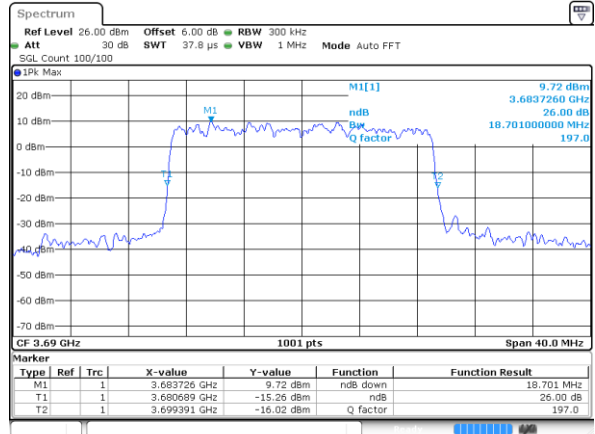

Highest Channel / 20MHz / 16QAM

Date: 21 AUG 2020 02:09:10

LTE Band 48

Lowest Channel / 5MHz / 64QAM

Date: 21 AUG 2020 01:38:43

Lowest Channel / 10MHz / 64QAM

Date: 21 AUG 2020 01:48:52

Middle Channel / 5MHz / 64QAM