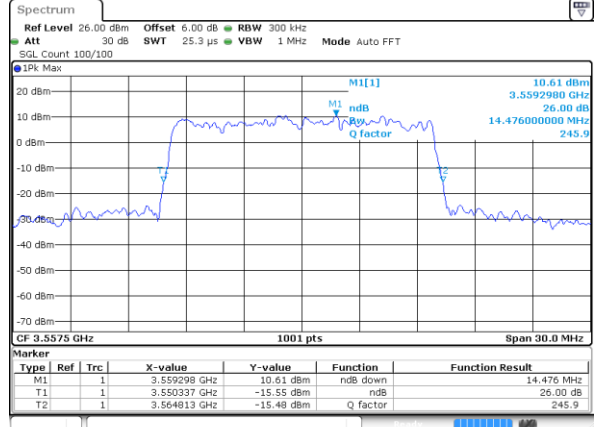

LTE Band 48

Lowest Channel / 15MHz / QPSK

Date: 21 AUG 2020 01:56:06

Lowest Channel / 15MHz / 16QAM

Date: 21 AUG 2020 01:55:49

Middle Channel / 15MHz / QPSK

Date: 21 AUG 2020 01:58:07

Middle Channel / 15MHz / 16QAM

Date: 21 AUG 2020 01:59:24

Highest Channel / 15MHz / QPSK

Date: 21 AUG 2020 02:01:47

Highest Channel / 15MHz / 16QAM

Date: 21 AUG 2020 02:01:01

LTE Band 48

Lowest Channel / 20MHz / QPSK

Date: 21 AUG 2020 02:02:25