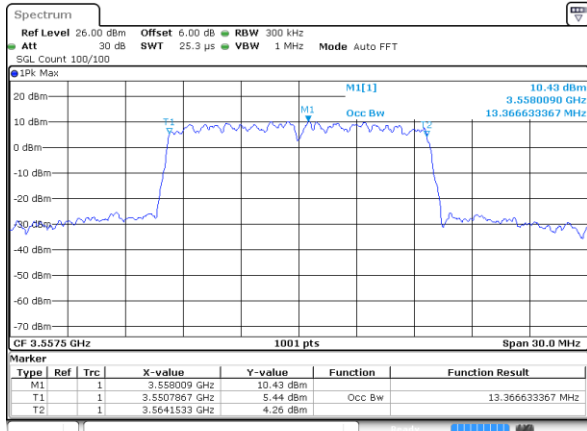

Date: 21 AUG 2020 01:43:57

Highest Channel / 10MHz / 64QAM

Date: 21 AUG 2020 01:54:33

LTE Band 48

Lowest Channel / 15MHz / 64QAM

Date: 21 AUG 2020 01:55:11

Lowest Channel / 20MHz / 64QAM

Date: 21 AUG 2020 02:03:05