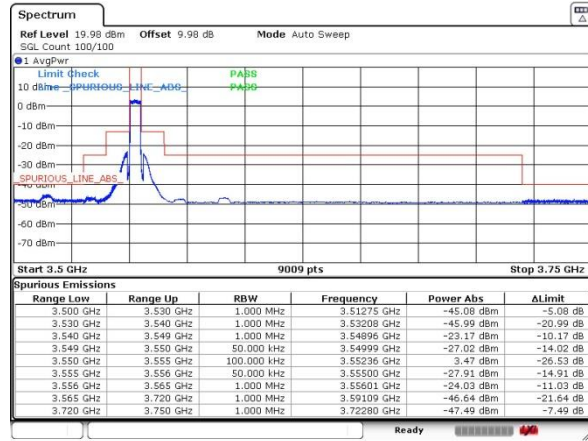

Date: 21 AUG 2020 02:09:23

Conducted Band Edge

LTE Band 48 / 5MHz

Lowest Channel / 1RB0 / QPSK

Date: 21.AUG.2020 16:11:21

Lowest Channel / 1RB0 / 16QAM

Date: 21.AUG.2020 16:13:13

Lowest Channel / 1RBmax / QPSK

Date: 21.AUG.2020 16:17:13

Lowest Channel / 1RBmax / 16QAM

Date: 21.AUG.2020 16:19:09

Lowest Channel / FullIRB / QPSK

Date: 21.AUG.2020 16:03:18

Lowest Channel / FullIRB / 16QAM

Date: 21.AUG.2020 16:05:20

LTE Band 48 / 5MHz