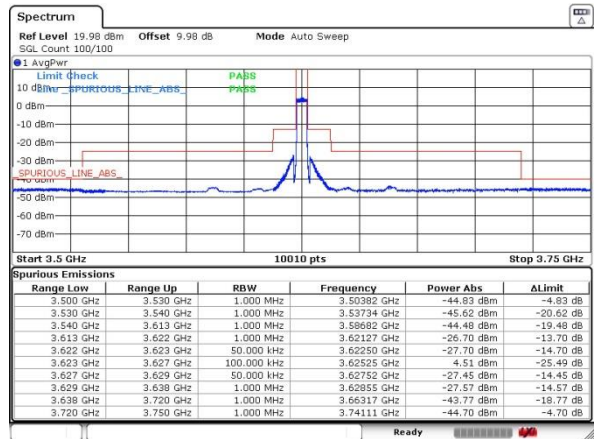

Date: 21.AUG.2020 16:17:13

Lowest Channel / 1RBmax / 16QAM

Date: 21.AUG.2020 16:19:09

Lowest Channel / FullIRB / QPSK

Date: 21.AUG.2020 16:03:18

Lowest Channel / FullIRB / 16QAM

Date: 21.AUG.2020 16:05:20

LTE Band 48 / 5MHz

Middle Channel / FullRB / QPSK

Date: 21.AUG.2020 16:41:13

Middle Channel / FullRB / 16QAM

Date: 21.AUG.2020 16:42:11

LTE Band 48 / 5MHz

Highest Channel / 1RB0 / QPSK

Date: 21.AUG.2020 16:57:50

Highest Channel / 1RB0 / 16QAM