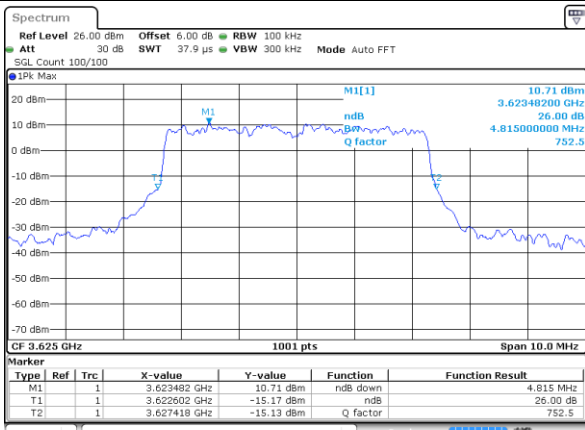

Highest Channel / 20MHz / 16QAM

Date: 21 AUG 2020 02:09:10

LTE Band 48

Lowest Channel / 5MHz / 64QAM

Date: 21 AUG 2020 01:38:43

Lowest Channel / 10MHz / 64QAM

Date: 21 AUG 2020 01:48:52

Middle Channel / 5MHz / 64QAM

Date: 21 AUG 2020 01:40:30

Middle Channel / 10MHz / 64QAM

Date: 21 AUG 2020 01:49:40

Highest Channel / 5MHz / 64QAM

Date: 21 AUG 2020 01:44:05

Highest Channel / 10MHz / 64QAM

Date: 21 AUG 2020 01:54:40

LTE Band 48