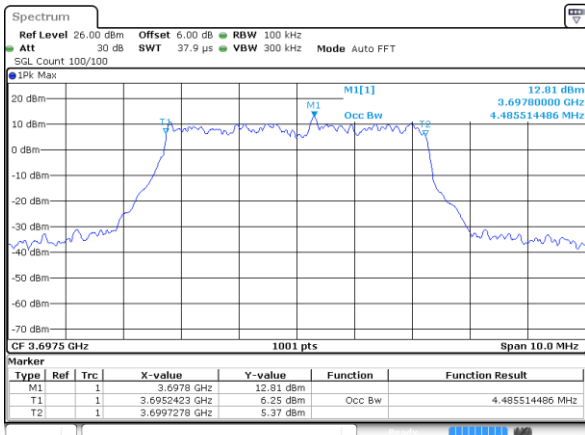

Highest Channel / 15MHz / 64QAM

Date: 21 AUG 2020 02:00:39

Highest Channel / 20MHz / 64QAM

Date: 21 AUG 2020 02:09:30

Occupied Bandwidth

Mode	LTE Band 48 : 99%OBW(MHz)											
BW	1.4MHz		3MHz		5MHz		10MHz		15MHz		20MHz	
Mod.	QPSK	16QAM	QPSK	16QAM	QPSK	16QAM	QPSK	16QAM	QPSK	16QAM	QPSK	16QAM
Lowest CH	-	-	-	-	4.50	4.51	9.01	9.07	13.37	13.52	17.78	17.86
Middle CH	-	-	-	-	4.49	4.52	9.01	8.99	13.37	13.49	17.90	17.86
Highest CH	-	-	-	-	4.49	4.51	8.99	9.07	13.49	13.43	17.90	17.90
Mode	LTE Band 48 : 99%OBW(MHz)											
BW	1.4MHz		3MHz		5MHz		10MHz		15MHz		20MHz	
Mod.	64QAM		64QAM		64QAM		64QAM		64QAM		64QAM	
Lowest CH	-	-	-	-	4.57		9.01		13.37		17.90	
Middle CH	-	-	-	-	4.51		9.05		13.43		17.82	
Highest CH	-	-	-	-	4.50		9.01		13.37		17.90	

LTE Band 48

Lowest Channel / 5MHz / QPSK

Lowest Channel / 5MHz / 16QAM

Middle Channel / 5MHz / QPSK

Middle Channel / 5MHz / 16QAM

Highest Channel / 5MHz / QPSK

Highest Channel / 5MHz / 16QAM

LTE Band 48