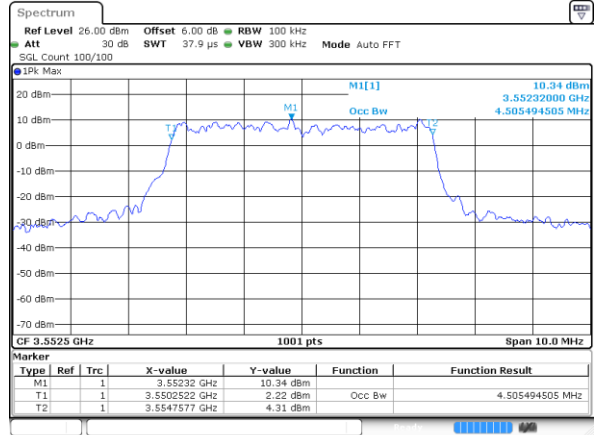

Highest Channel / 15MHz / 64QAM

Date: 21 AUG 2020 02:00:39

Highest Channel / 20MHz / 64QAM

Date: 21 AUG 2020 02:09:30

Occupied Bandwidth

Mode	LTE Band 48 : 99%OBW(MHz)											
BW	1.4MHz		3MHz		5MHz		10MHz		15MHz		20MHz	
Mod.	QPSK	16QAM	QPSK	16QAM	QPSK	16QAM	QPSK	16QAM	QPSK	16QAM	QPSK	16QAM
Lowest CH	-	-	-	-	4.50	4.51	9.01	9.07	13.37	13.52	17.78	17.86
Middle CH	-	-	-	-	4.49	4.52	9.01	8.99	13.37	13.49	17.90	17.86
Highest CH	-	-	-	-	4.49	4.51	8.99	9.07	13.49	13.43	17.90	17.90
Mode	LTE Band 48 : 99%OBW(MHz)											
BW	1.4MHz		3MHz		5MHz		10MHz		15MHz		20MHz	
Mod.	64QAM		64QAM		64QAM		64QAM		64QAM		64QAM	
Lowest CH	-	-	-	-	4.57		9.01		13.37		17.90	
Middle CH	-	-	-	-	4.51		9.05		13.43		17.82	
Highest CH	-	-	-	-	4.50		9.01		13.37		17.90	

LTE Band 48

Lowest Channel / 5MHz / QPSK

Lowest Channel / 5MHz / 16QAM

Middle Channel / 5MHz / QPSK

Middle Channel / 5MHz / 16QAM

Highest Channel / 5MHz / QPSK

Highest Channel / 5MHz / 16QAM

LTE Band 48