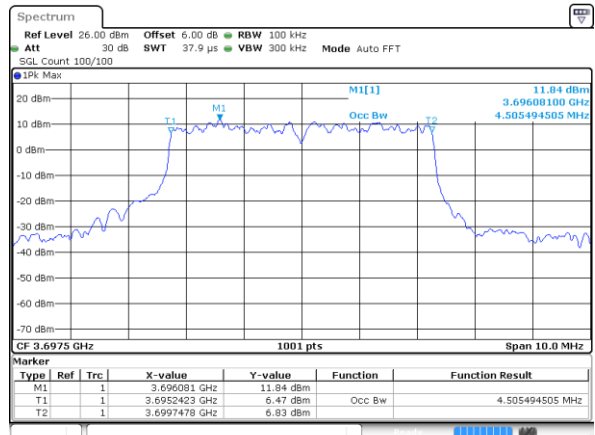

Highest Channel / 15MHz / 64QAM

Date: 21 AUG 2020 02:00:39

Highest Channel / 20MHz / 64QAM

Date: 21 AUG 2020 02:09:30

Occupied Bandwidth

Mode	LTE Band 48 : 99%OBW(MHz)											
BW	1.4MHz		3MHz		5MHz		10MHz		15MHz		20MHz	
Mod.	QPSK	16QAM	QPSK	16QAM	QPSK	16QAM	QPSK	16QAM	QPSK	16QAM	QPSK	16QAM
Lowest CH	-	-	-	-	4.50	4.51	9.01	9.07	13.37	13.52	17.78	17.86
Middle CH	-	-	-	-	4.49	4.52	9.01	8.99	13.37	13.49	17.90	17.86
Highest CH	-	-	-	-	4.49	4.51	8.99	9.07	13.49	13.43	17.90	17.90
Mode	LTE Band 48 : 99%OBW(MHz)											
BW	1.4MHz		3MHz		5MHz		10MHz		15MHz		20MHz	
Mod.	64QAM		64QAM		64QAM		64QAM		64QAM		64QAM	
Lowest CH	-	-	-	-	4.57		9.01		13.37		17.90	
Middle CH	-	-	-	-	4.51		9.05		13.43		17.82	
Highest CH	-	-	-	-	4.50		9.01		13.37		17.90	

LTE Band 48

Lowest Channel / 5MHz / QPSK

Lowest Channel / 5MHz / 16QAM

Middle Channel / 5MHz / QPSK

Middle Channel / 5MHz / 16QAM

Highest Channel / 5MHz / QPSK

Highest Channel / 5MHz / 16QAM

LTE Band 48