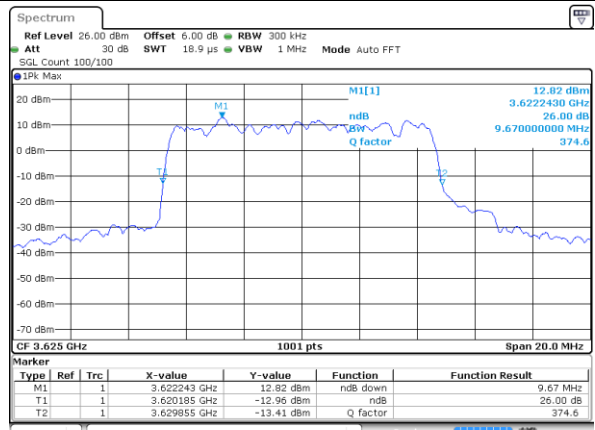

Highest Channel / 20MHz / 16QAM

Date: 21 AUG 2020 02:09:10

LTE Band 48

Lowest Channel / 5MHz / 64QAM

Date: 21 AUG 2020 01:38:43

Lowest Channel / 10MHz / 64QAM

Date: 21 AUG 2020 01:48:52

Middle Channel / 5MHz / 64QAM

Date: 21 AUG 2020 01:40:30

Middle Channel / 10MHz / 64QAM

Date: 21 AUG 2020 01:49:40

Highest Channel / 5MHz / 64QAM

Date: 21 AUG 2020 01:44:05

Highest Channel / 10MHz / 64QAM

Date: 21 AUG 2020 01:54:40

LTE Band 48