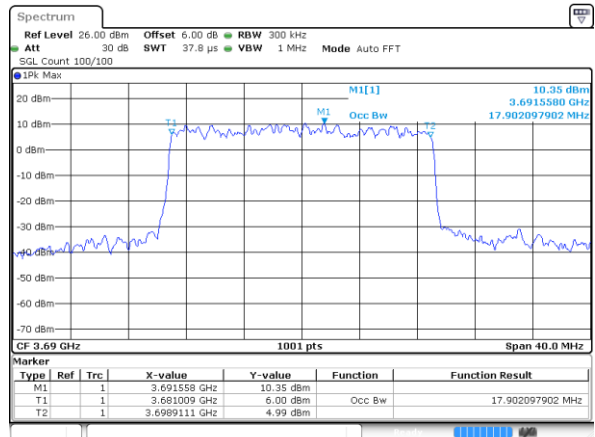

Middle Channel / 20MHz / 16QAM

Date: 21 AUG 2020 02:04:06

Highest Channel / 20MHz / QPSK

Date: 21 AUG 2020 02:04:51

Highest Channel / 20MHz / 16QAM

Date: 21 AUG 2020 02:06:50

LTE Band 48

Lowest Channel / 5MHz / 64QAM