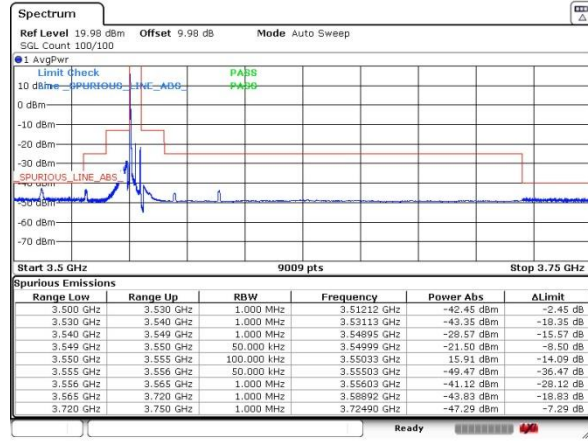

Date: 21 AUG 2020 01:43:57

Highest Channel / 10MHz / 64QAM

Date: 21 AUG 2020 01:54:33

LTE Band 48

Lowest Channel / 15MHz / 64QAM

Date: 21 AUG 2020 01:55:11

Lowest Channel / 20MHz / 64QAM

Date: 21 AUG 2020 02:03:05

Date: 21 AUG 2020 02:09:23

Conducted Band Edge

LTE Band 48 / 5MHz

Lowest Channel / 1RB0 / QPSK

Date: 21.AUG.2020 16:11:21

Lowest Channel / 1RB0 / 16QAM

Date: 21.AUG.2020 16:13:13

Lowest Channel / 1RBmax / QPSK

Date: 21.AUG.2020 16:17:13

Lowest Channel / 1RBmax / 16QAM

Date: 21.AUG.2020 16:19:09

Lowest Channel / FullIRB / QPSK

Date: 21.AUG.2020 16:03:18

Lowest Channel / FullIRB / 16QAM

Date: 21.AUG.2020 16:05:20

LTE Band 48 / 5MHz