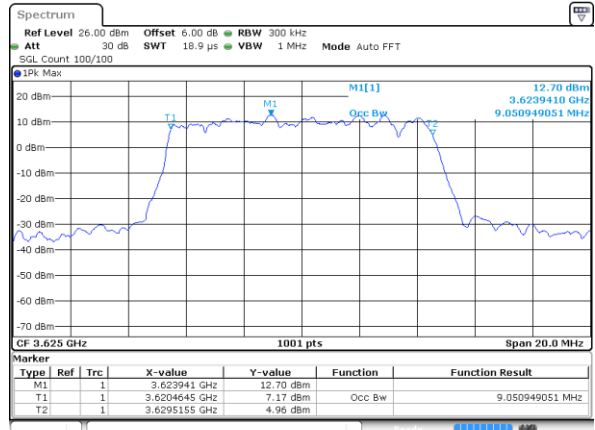

Middle Channel / 20MHz / 16QAM

Date: 21 AUG 2020 02:04:06

Highest Channel / 20MHz / QPSK

Date: 21 AUG 2020 02:04:51

Highest Channel / 20MHz / 16QAM

Date: 21 AUG 2020 02:06:50

LTE Band 48

Lowest Channel / 5MHz / 64QAM

Date: 21 AUG 2020 01:38:37

Lowest Channel / 10MHz / 64QAM

Date: 21 AUG 2020 01:48:45

Middle Channel / 5MHz / 64QAM

Date: 21 AUG 2020 01:40:22

Middle Channel / 10MHz / 64QAM

Date: 21 AUG 2020 01:49:33

Highest Channel / 5MHz / 64QAM

Date: 21 AUG 2020 01:43:57

Highest Channel / 10MHz / 64QAM

Date: 21 AUG 2020 01:54:33

LTE Band 48

Lowest Channel / 15MHz / 64QAM

Date: 21 AUG 2020 01:55:11

Lowest Channel / 20MHz / 64QAM

Date: 21 AUG 2020 02:03:05