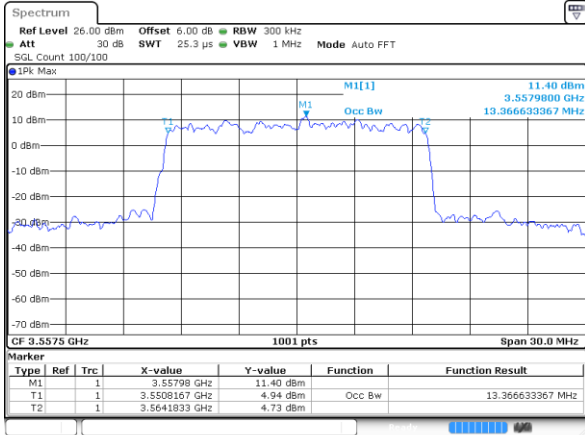

Highest Channel / 10MHz / QPSK

Date: 21 AUG 2020 01:53:46

Highest Channel / 10MHz / 16QAM

Date: 21 AUG 2020 01:54:12

LTE Band 48

Lowest Channel / 15MHz / QPSK

Date: 21 AUG 2020 01:56:00

Lowest Channel / 15MHz / 16QAM