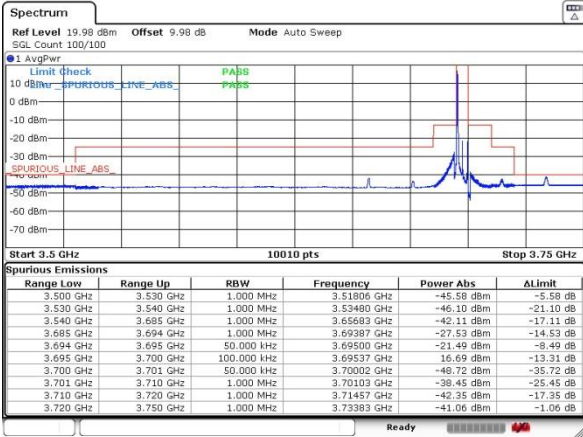

Middle Channel / FullRB / QPSK

Date: 21.AUG.2020 16:41:13

Middle Channel / FullRB / 16QAM

Date: 21.AUG.2020 16:42:11

LTE Band 48 / 5MHz

Highest Channel / 1RB0 / QPSK

Date: 21.AUG.2020 16:57:50

Highest Channel / 1RB0 / 16QAM

Date: 21.AUG.2020 16:59:32

Highest Channel / 1RBmax / QPSK

Date: 21.AUG.2020 16:52:39

Highest Channel / 1RBmax / 16QAM

Date: 21.AUG.2020 16:54:25

Highest Channel / FullIRB / QPSK

Date: 21.AUG.2020 17:03:04

Highest Channel / FullIRB / 16QAM

Date: 21.AUG.2020 17:04:14

LTE Band 48 / 10MHz

Lowest Channel / 1RB0 / QPSK

Date: 21.AUG.2020 10:50:24

Lowest Channel / 1RB0 / 16QAM

Date: 21.AUG.2020 10:51:26

Lowest Channel / 1RBmax / QPSK

Date: 21.AUG.2020 10:53:31