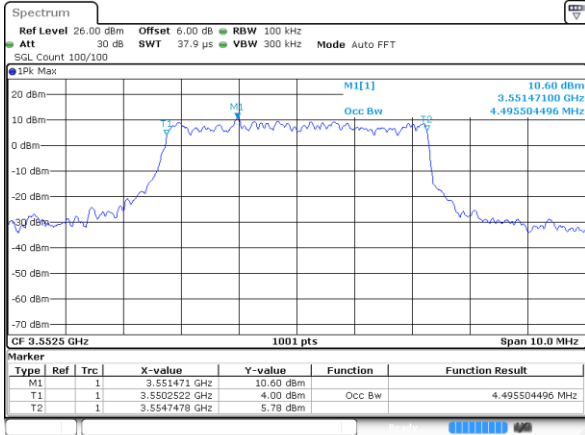

Highest Channel / 15MHz / 64QAM

Date: 21 AUG 2020 02:00:39

Highest Channel / 20MHz / 64QAM

Date: 21 AUG 2020 02:09:30

Occupied Bandwidth

Mode	LTE Band 48 : 99%OBW(MHz)											
BW	1.4MHz		3MHz		5MHz		10MHz		15MHz		20MHz	
Mod.	QPSK	16QAM	QPSK	16QAM	QPSK	16QAM	QPSK	16QAM	QPSK	16QAM	QPSK	16QAM
Lowest CH	-	-	-	-	4.50	4.51	9.01	9.07	13.37	13.52	17.78	17.86
Middle CH	-	-	-	-	4.49	4.52	9.01	8.99	13.37	13.49	17.90	17.86
Highest CH	-	-	-	-	4.49	4.51	8.99	9.07	13.49	13.43	17.90	17.90
Mode	LTE Band 48 : 99%OBW(MHz)											
BW	1.4MHz		3MHz		5MHz		10MHz		15MHz		20MHz	
Mod.	64QAM		64QAM		64QAM		64QAM		64QAM		64QAM	
Lowest CH	-	-	-	-	4.57		9.01		13.37		17.90	
Middle CH	-	-	-	-	4.51		9.05		13.43		17.82	
Highest CH	-	-	-	-	4.50		9.01		13.37		17.90	

LTE Band 48

Lowest Channel / 5MHz / QPSK

Lowest Channel / 5MHz / 16QAM

Middle Channel / 5MHz / QPSK

Middle Channel / 5MHz / 16QAM

Highest Channel / 5MHz / QPSK

Highest Channel / 5MHz / 16QAM

LTE Band 48